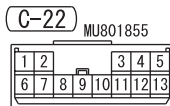

SUPPLEMENTAL RESTRAINT SYSTEM (SRS) <LHD> (CONTINUED)

3