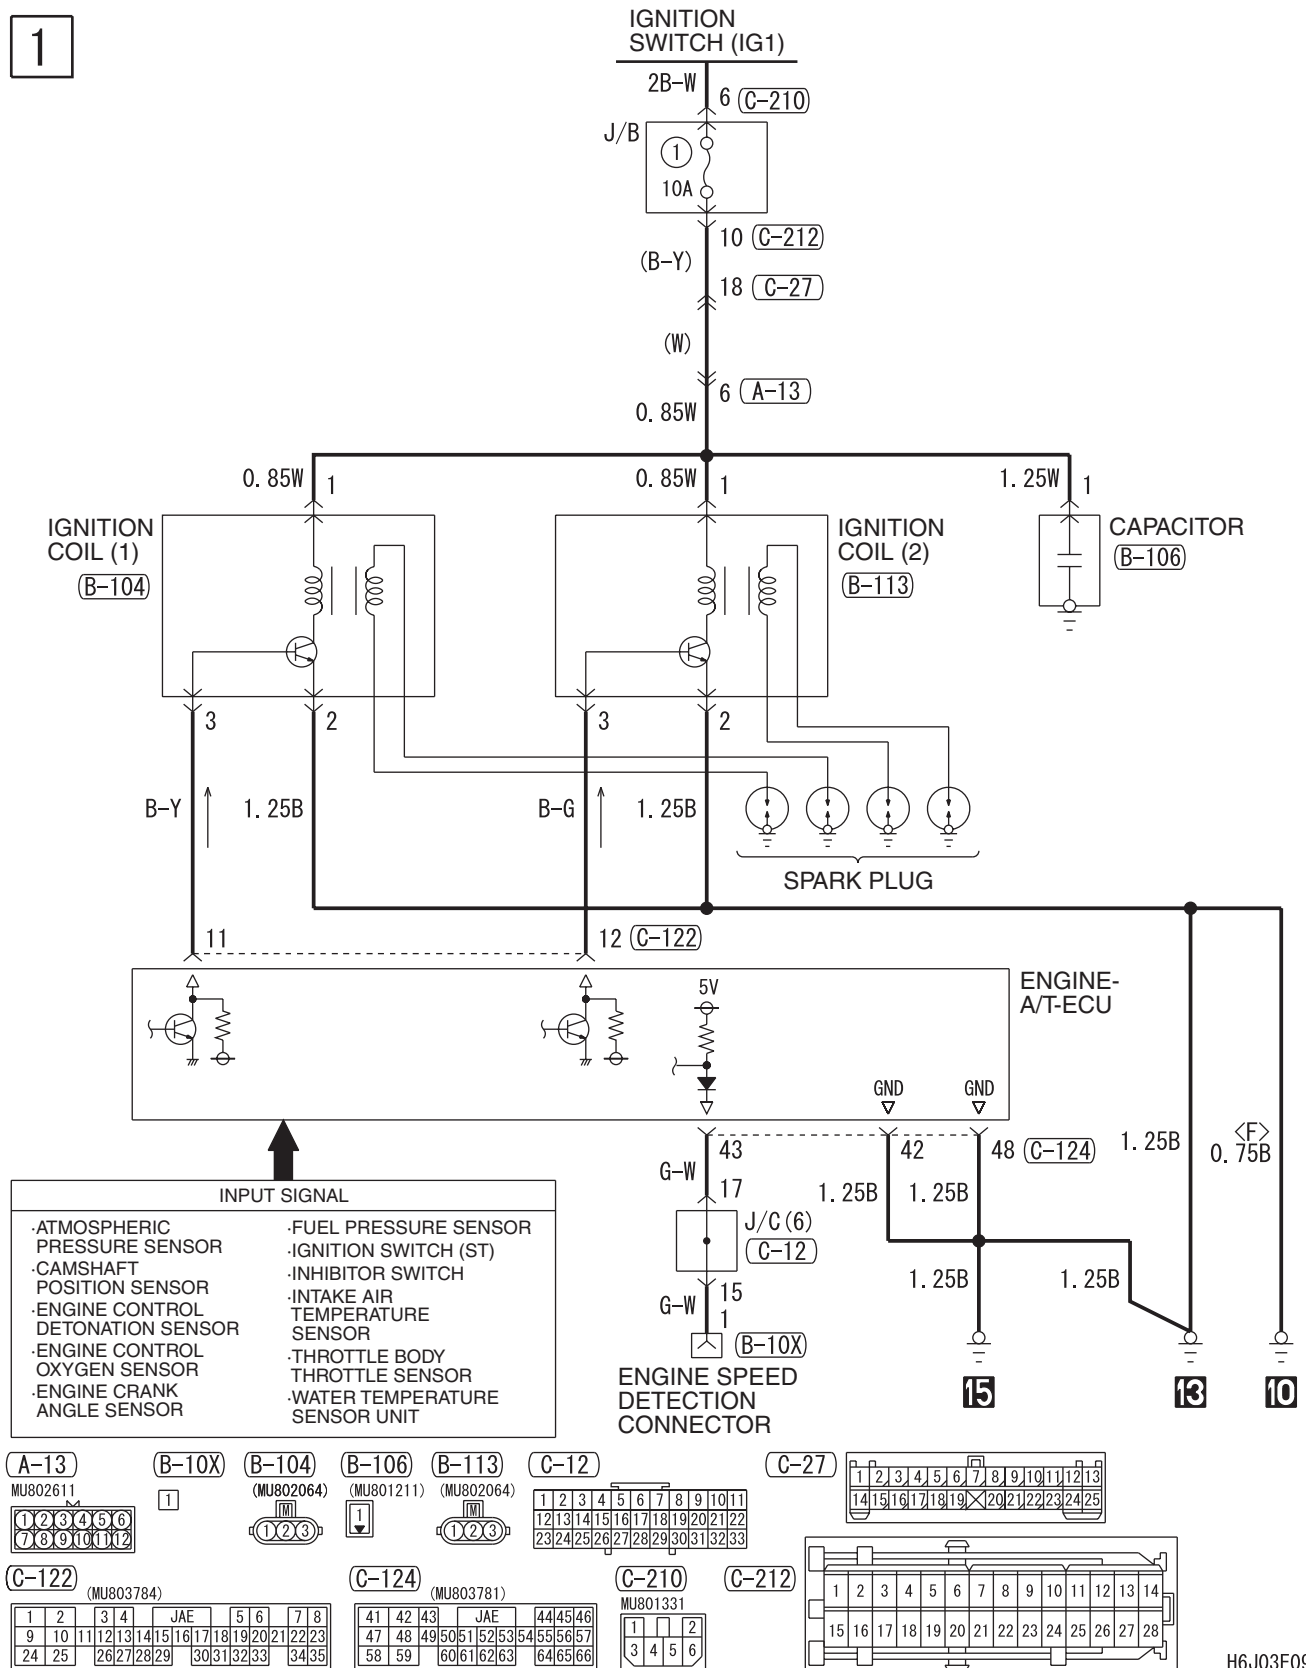

IGNITION SYSTEM <4G6-M/T (LHD)>

M1901000603601

1

IGNITION SYSTEM <4G6-A/T (LHD)>

M1901000603128

1

---

NOTES