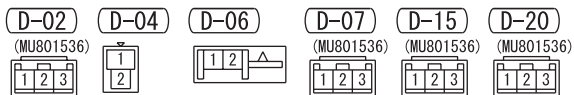

M1901004703332

CENTRAL DOOR LOCKING SYSTEM <SEDAN LHD WITH KEYLESS ENTRY> (CONTINUED)

CENTRAL DOOR LOCKING SYSTEM <SEDAN LHD WITH KEYLESS ENTRY> (CONTINUED)

5

NOTE  
 \*1: VEHICLES WITHOUT CORTAIN AIR BAG  
 \*2: VEHICLES WITH CORTAIN AIR BAG