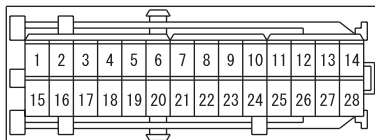

CENTRAL DOOR LOCKING SYSTEM <WAGON LHD WITH KEYLESS ENTRY> (CONTINUED)

6

(C-212)

(C-215)

(C-217)

(C-225)

J/B SIDE

(D-04)