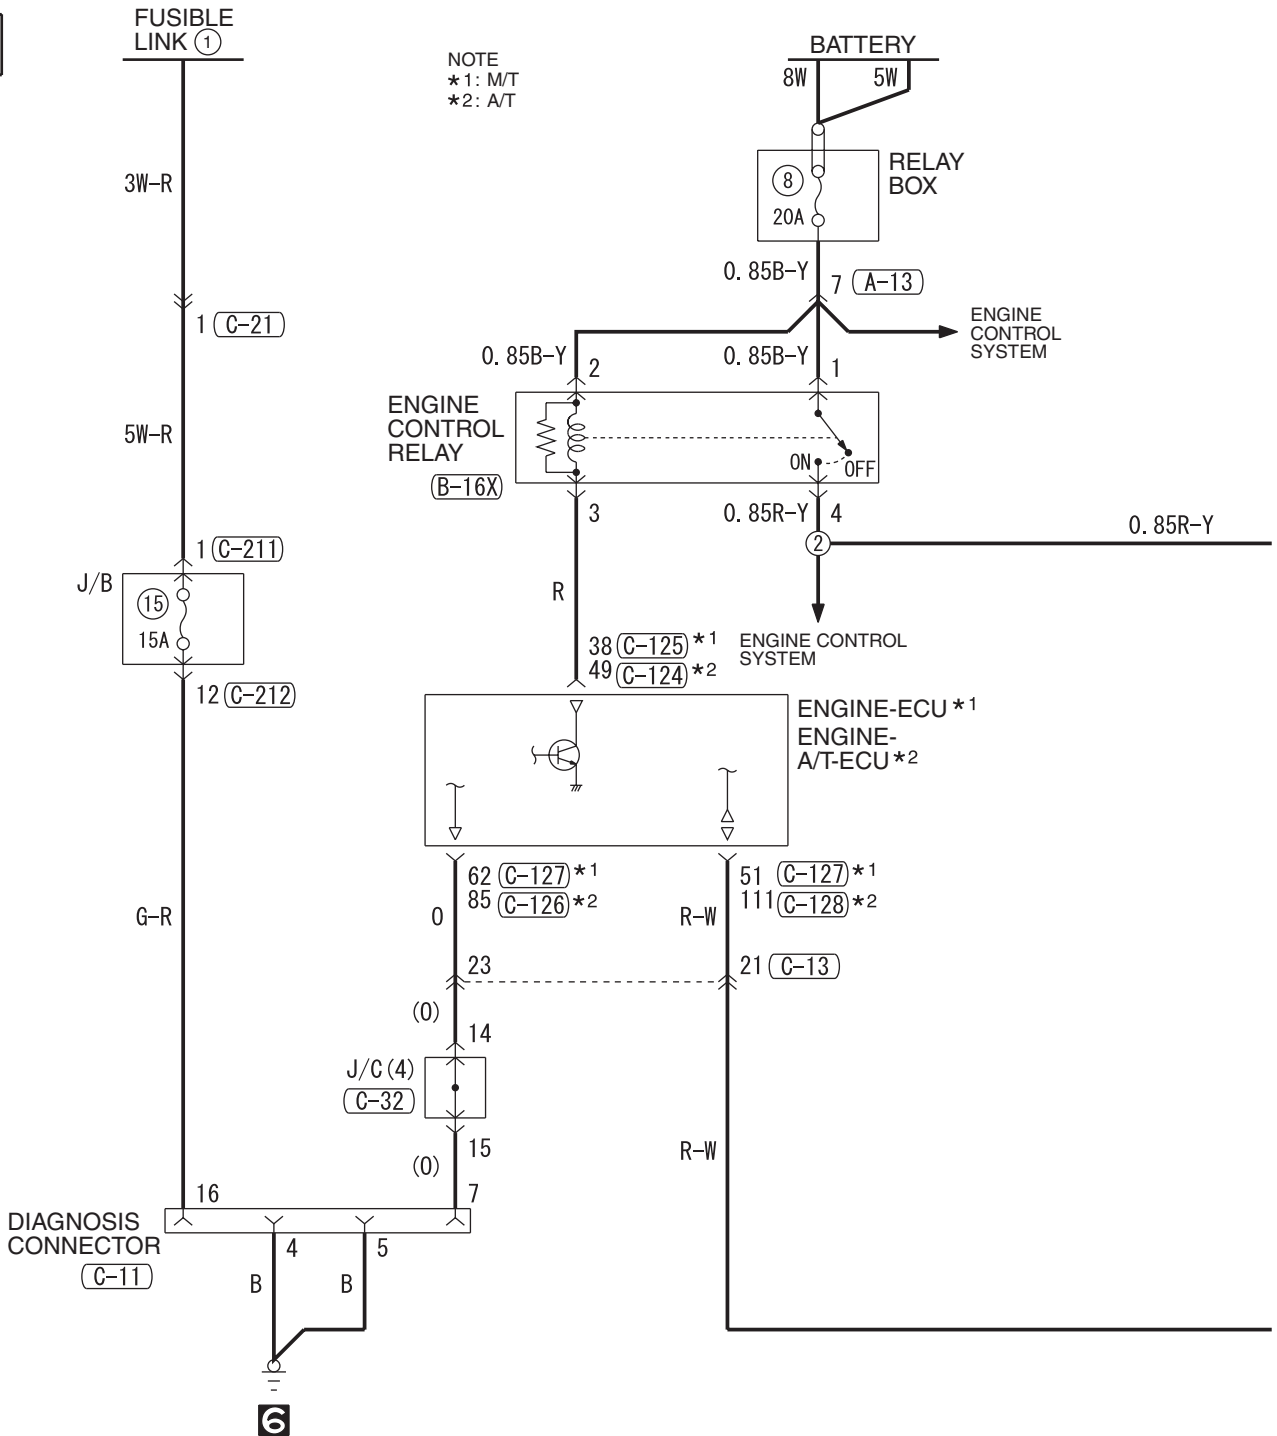

IMMOBILIZER SYSTEM

IMMOBILIZER SYSTEM <LHD>

M1901013602277

1

NOTE
*1: M/T
*2: A/T

6