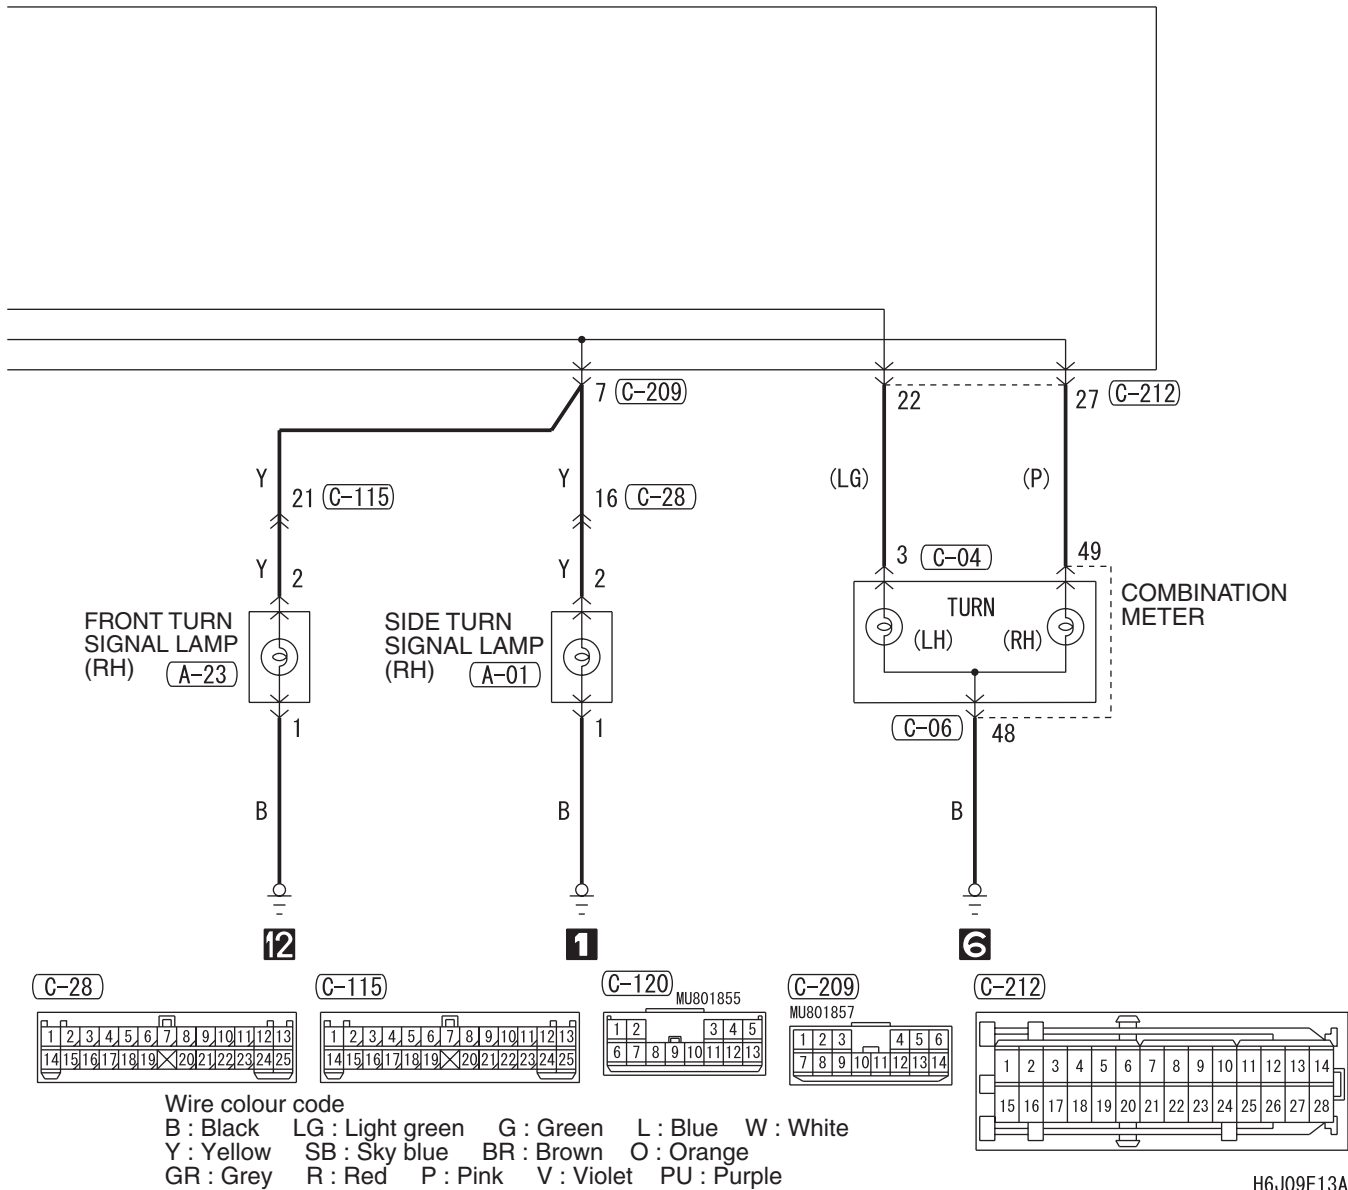

## TURN SIGNAL LAMP AND HAZARD WARNING LAMP <LHD>

M1901002901873

TURN SIGNAL LAMP AND HAZARD WARNING LAMP <LHD> (CONTINUED)

TURN SIGNAL LAMP AND HAZARD WARNING LAMP <RHD>

M1901002901884

TURN SIGNAL LAMP AND HAZARD WARNING LAMP <RHD> (CONTINUED)