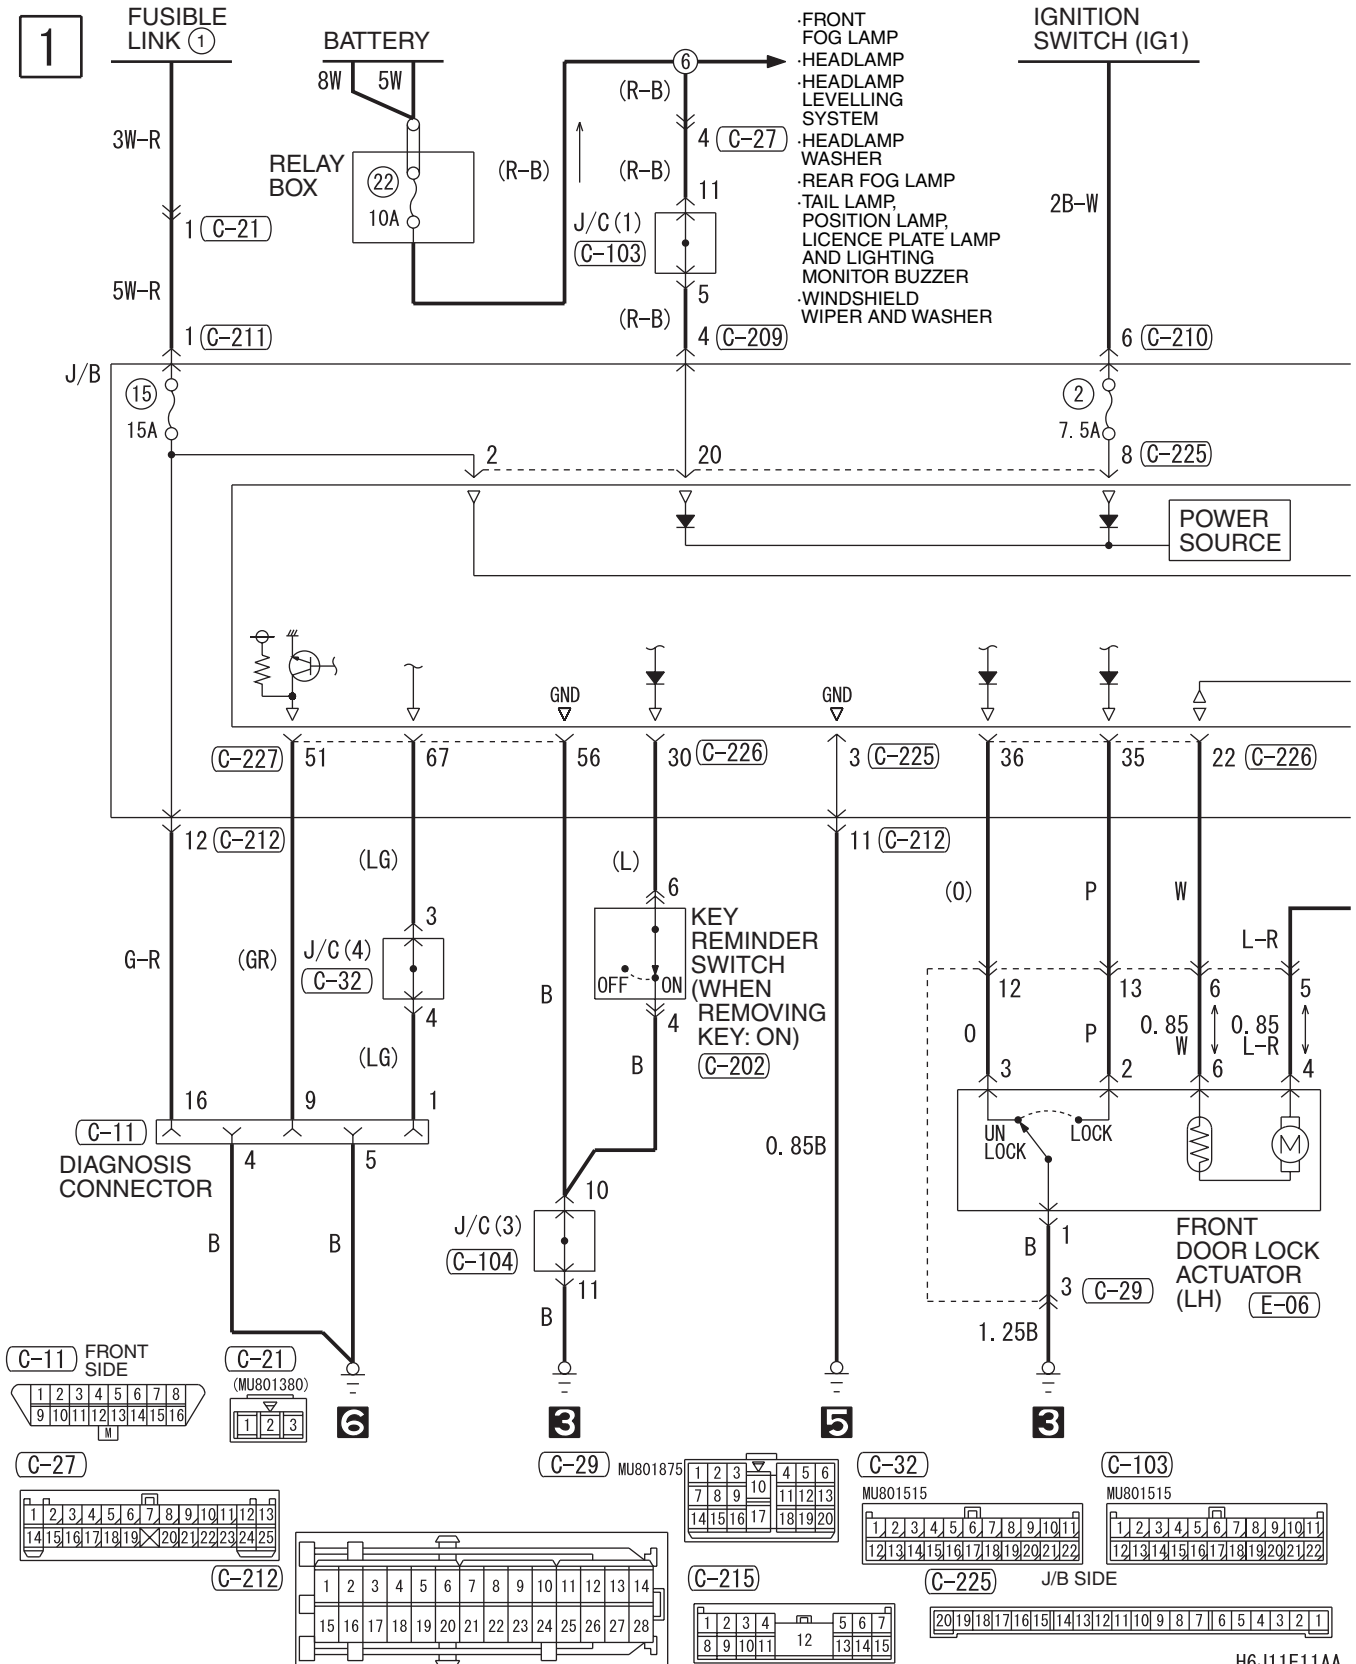

CENTRAL DOOR LOCKING SYSTEM <SEDAN LHD WITH KEYLESS ENTRY>

M1901004703332