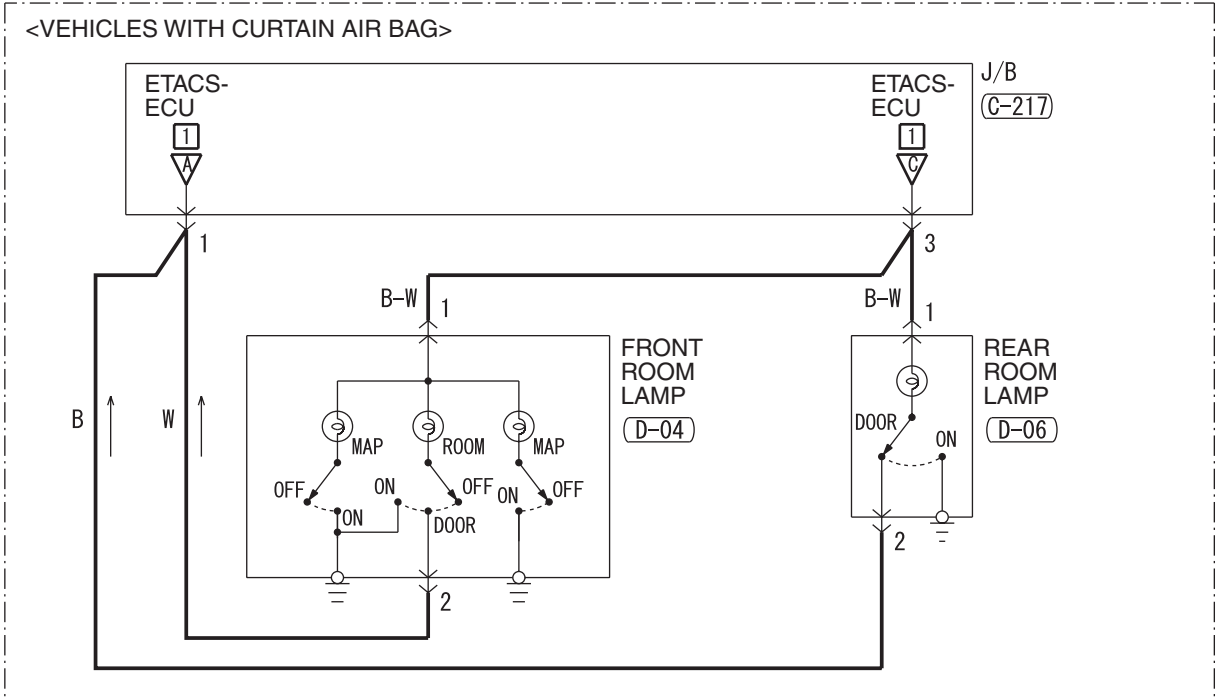

ROOM LAMP, PERSONAL LAMP AND LUGGAGE ROOM LAMP <WAGON (RHD)> (CONTINUED)

5

Wire colour code
B : Black LG : Light green G : Green L : Blue W : White Y : Yellow SB : Sky blue
BR : Brown O : Orange GR : Grey R : Red P : Pink V : Violet PU : Purple