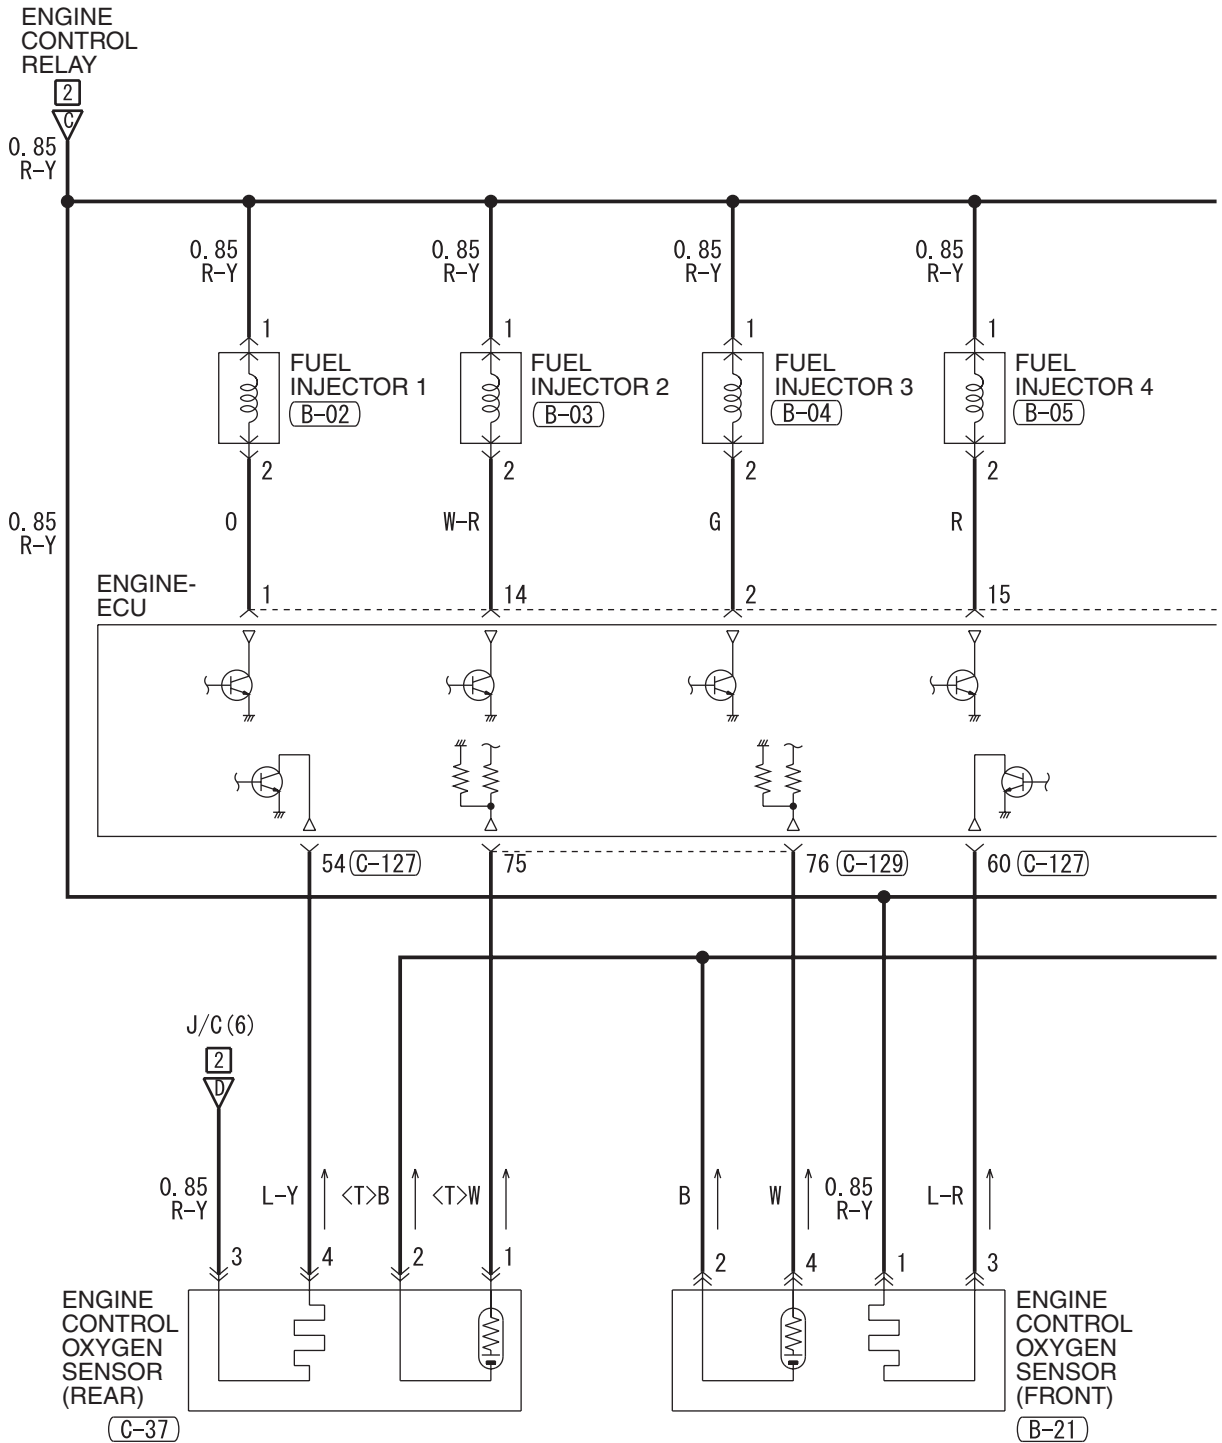

ENGINE CONTROL SYSTEM <4G6-M/T (RHD)> (CONTINUED)

3

- (B-02) (MU802062)
- (B-03) (MU802062)
- (B-04) (MU802062)
- (B-05) (MU802062)
- (B-06) (MU802724)
- (B-08) (MU802552)
- (B-21) MU802605
- (B-101)
- (B-105) MU802779
- (B-107) MU802337
- (B-111) (MU802406)
- (B-116) MU802603