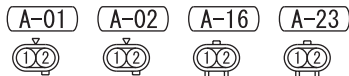

CENTRAL DOOR LOCKING SYSTEM <WAGON RHD WITH KEYLESS ENTRY> (CONTINUED)

6

C-212

C-216

C-217

C-225

J/B SIDE

D-04