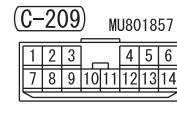

CENTRAL DOOR LOCKING SYSTEM

CENTRAL DOOR LOCKING SYSTEM <LHD WITHOUT KEYLESS ENTRY>

M1901004703310