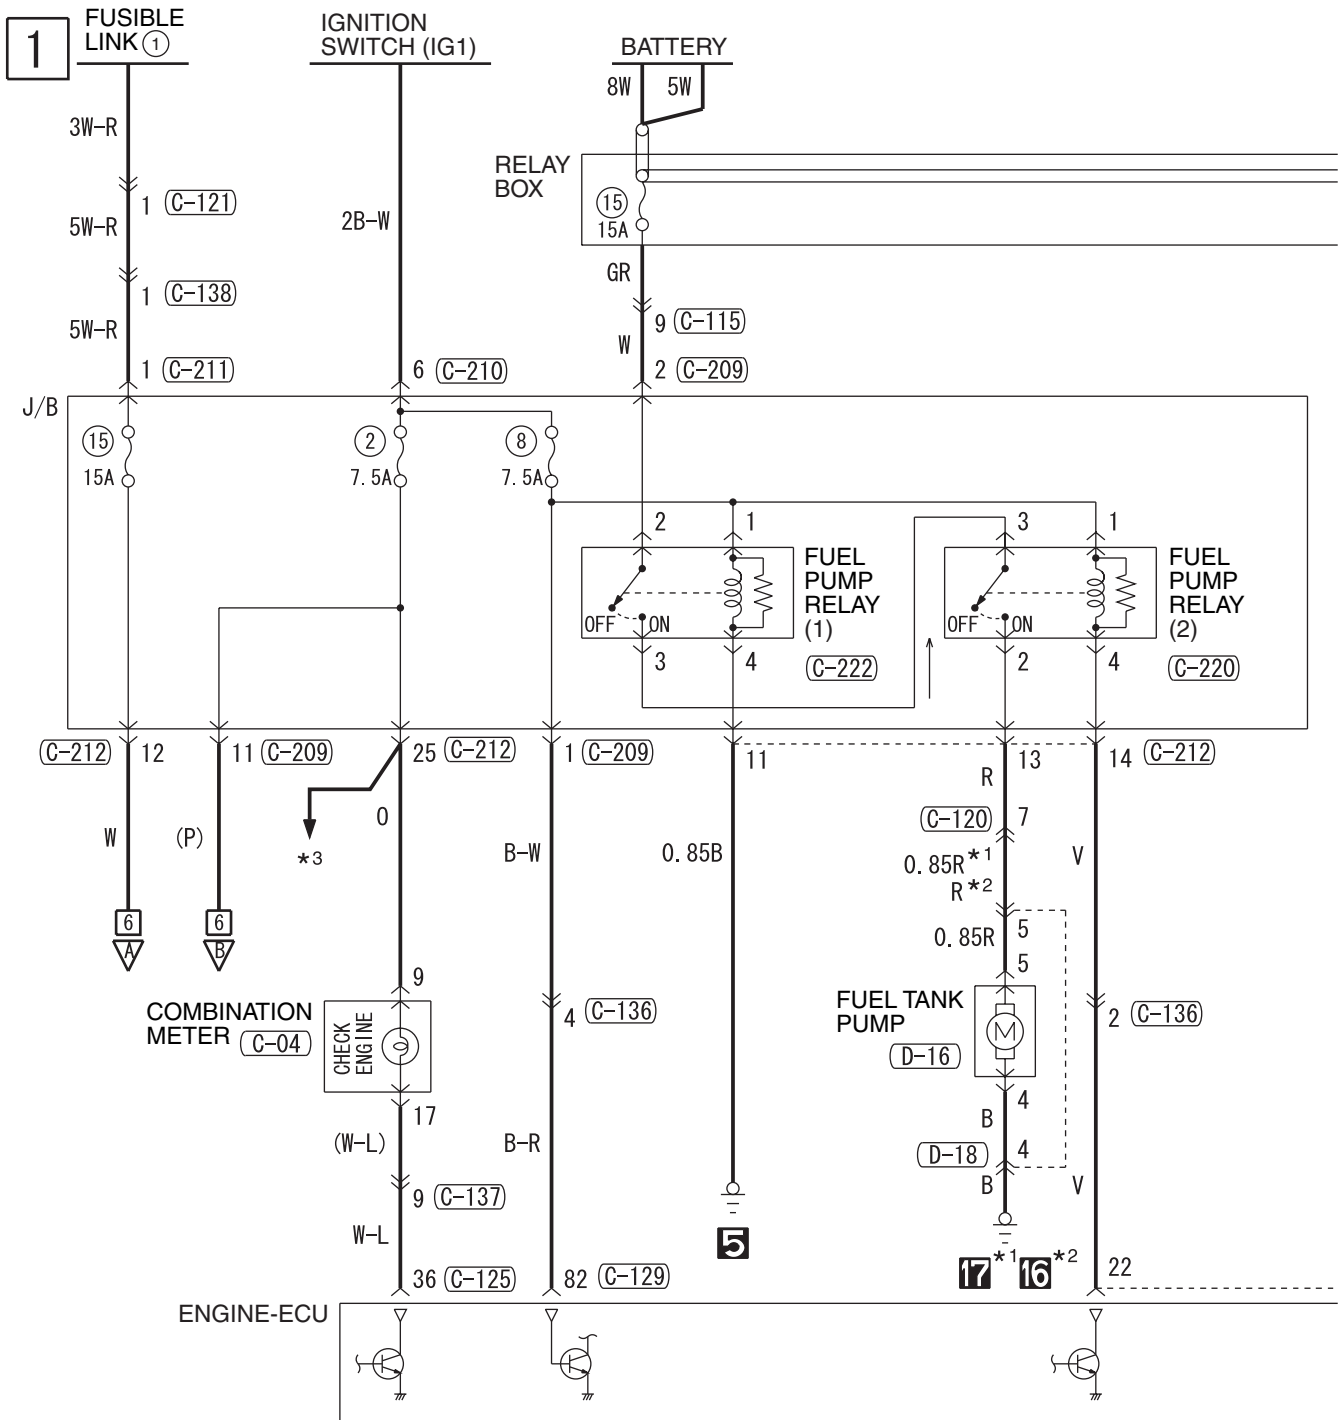

ENGINE CONTROL SYSTEM <4G1-M/T (RHD)>

M1901000804288