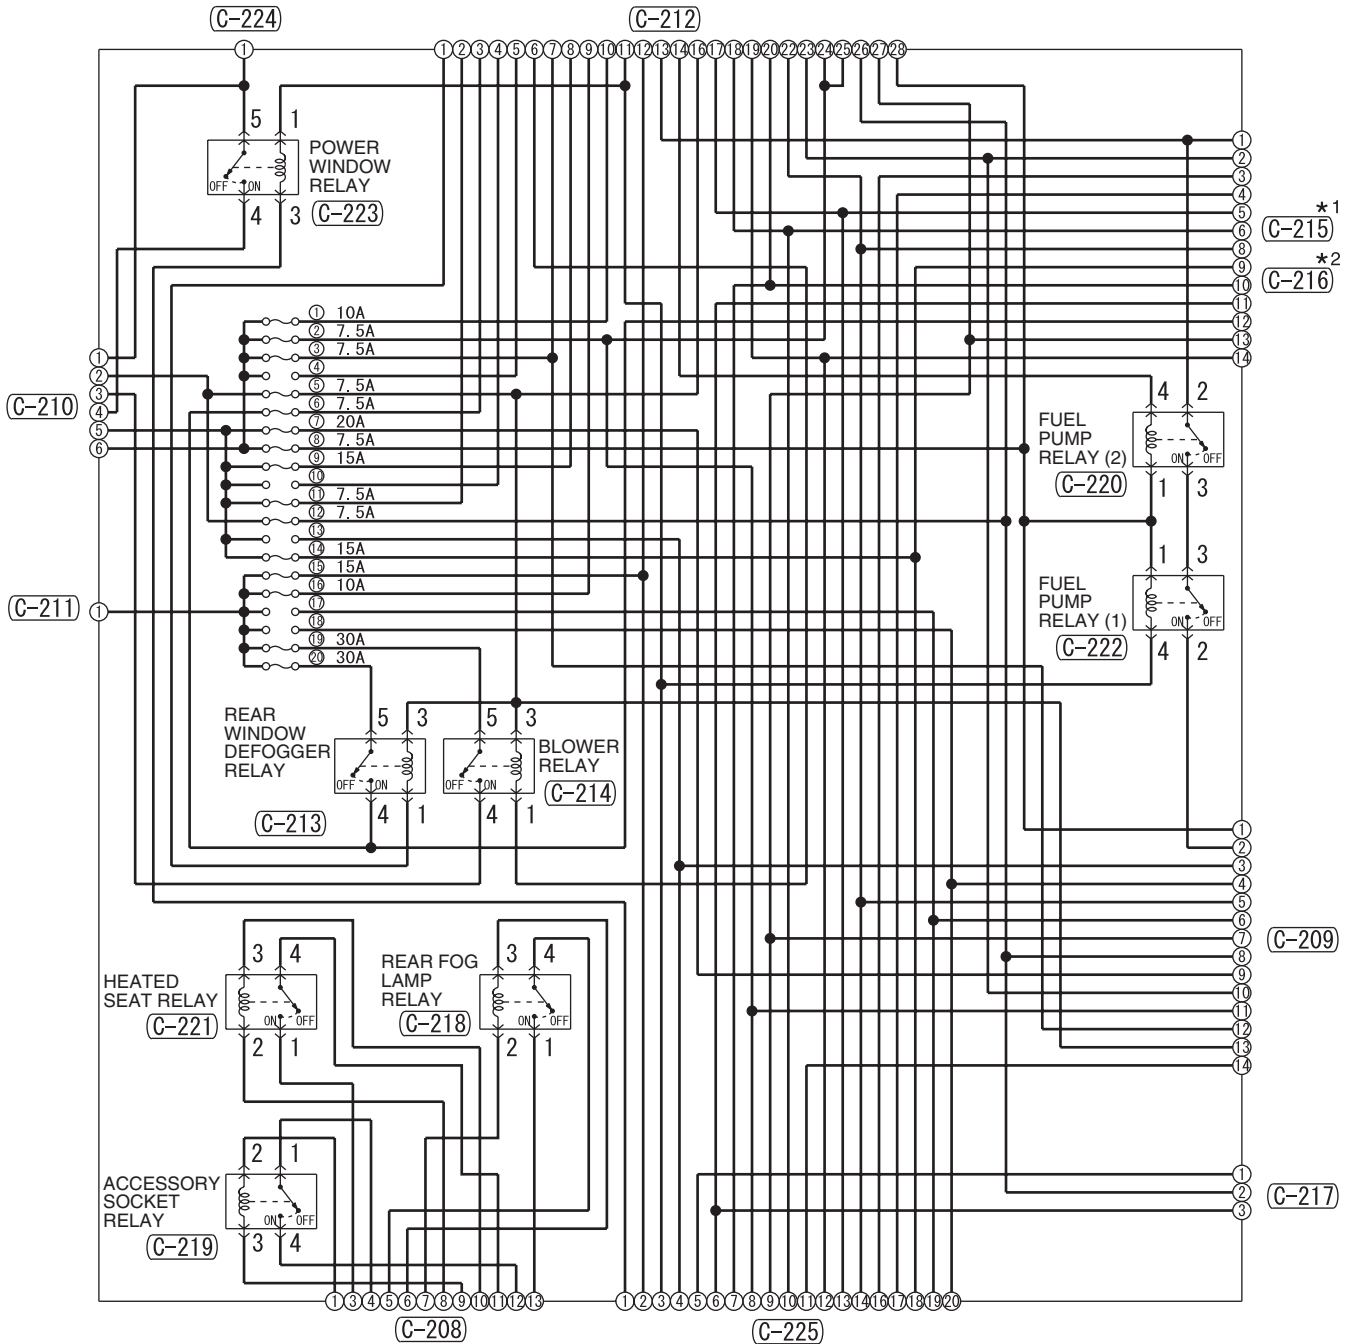

**SPARE CONNECTOR  
(FOR FRONT FOG LAMP) .....** 90-336

J/B

M1901000201607

AC209083 AM

**NOTE:**

- The triangle mark on the relay housing should face that on the J/B and the relay box.

J/C

J/C <LHD>