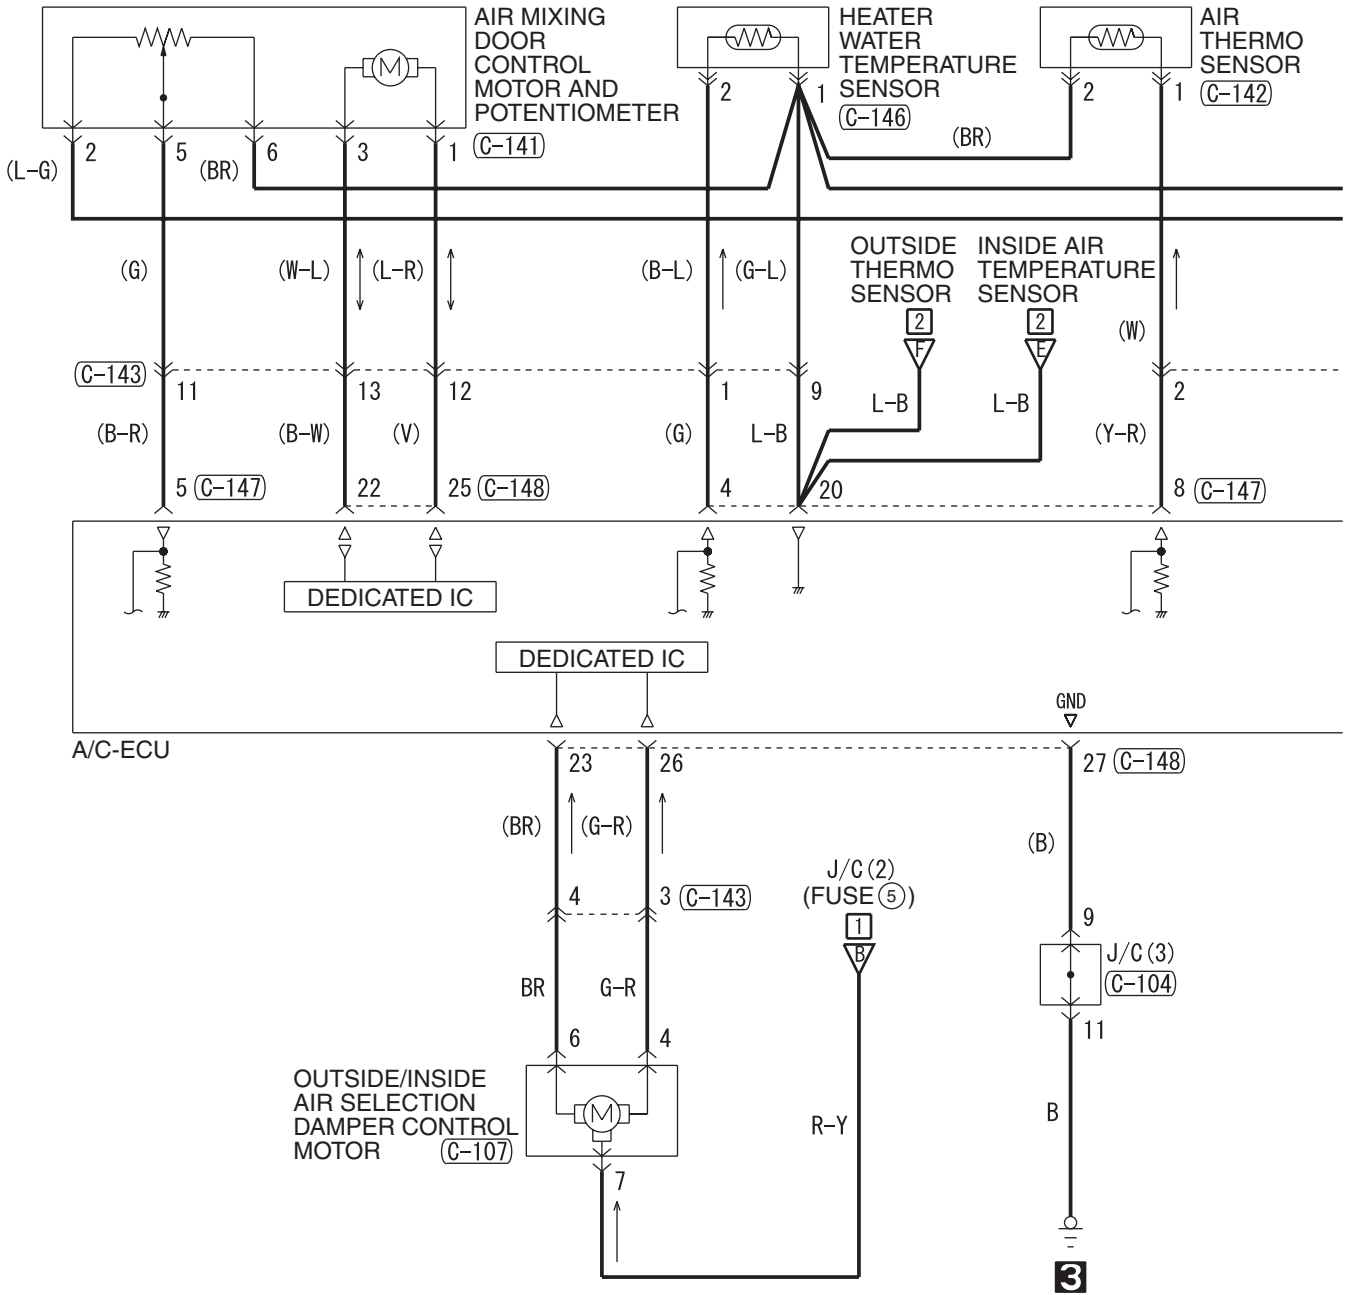

AUTOMATIC AIR CONDITIONER <LHD> (CONTINUED)

5