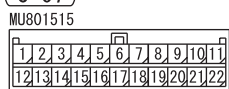

TURN SIGNAL LAMP AND HAZARD WARNING LAMP <RHD> (CONTINUED)

C-209