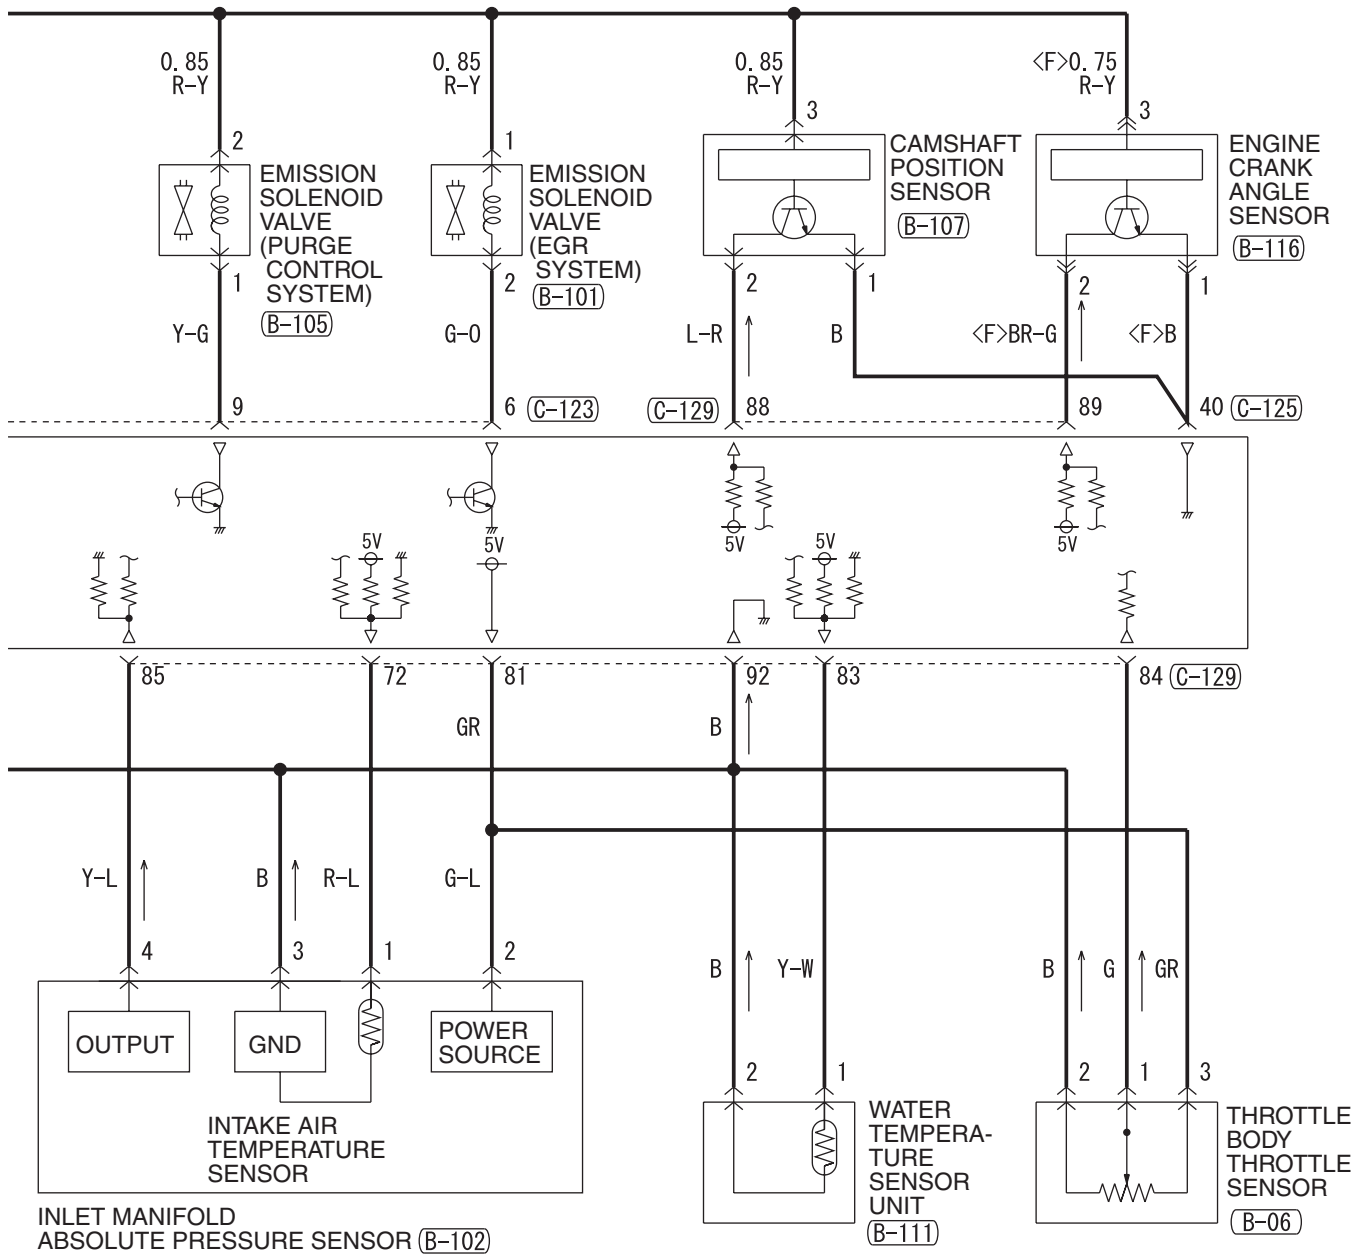

(C-37) (MU801446)

1	2	3	4

(C-123) (MU801824)

1	2	3	4	5	6	7	8	9	10	11	12	13
14	15	16	17	18	19	20	21	22	23	24	25	26

(C-125) (MU801822)

31	32	33	34	35	36	37	38
39	40	41	42	43	44	45	46

(C-127) (MU801820)

51	52	53	54	55	56
57	58	59	60	61	62

(C-129) (MU801823)

71	72	73	74	75	76	77	78	79	80	81
82	83	84	85	86	87	88	89	90	91	92

Wire colour code

B : Black LG : Light green G : Green L : Blue W : White Y : Yellow SB : Sky blue
BR : Brown O : Orange GR : Grey R : Red P : Pink V : Violet PU : Purple