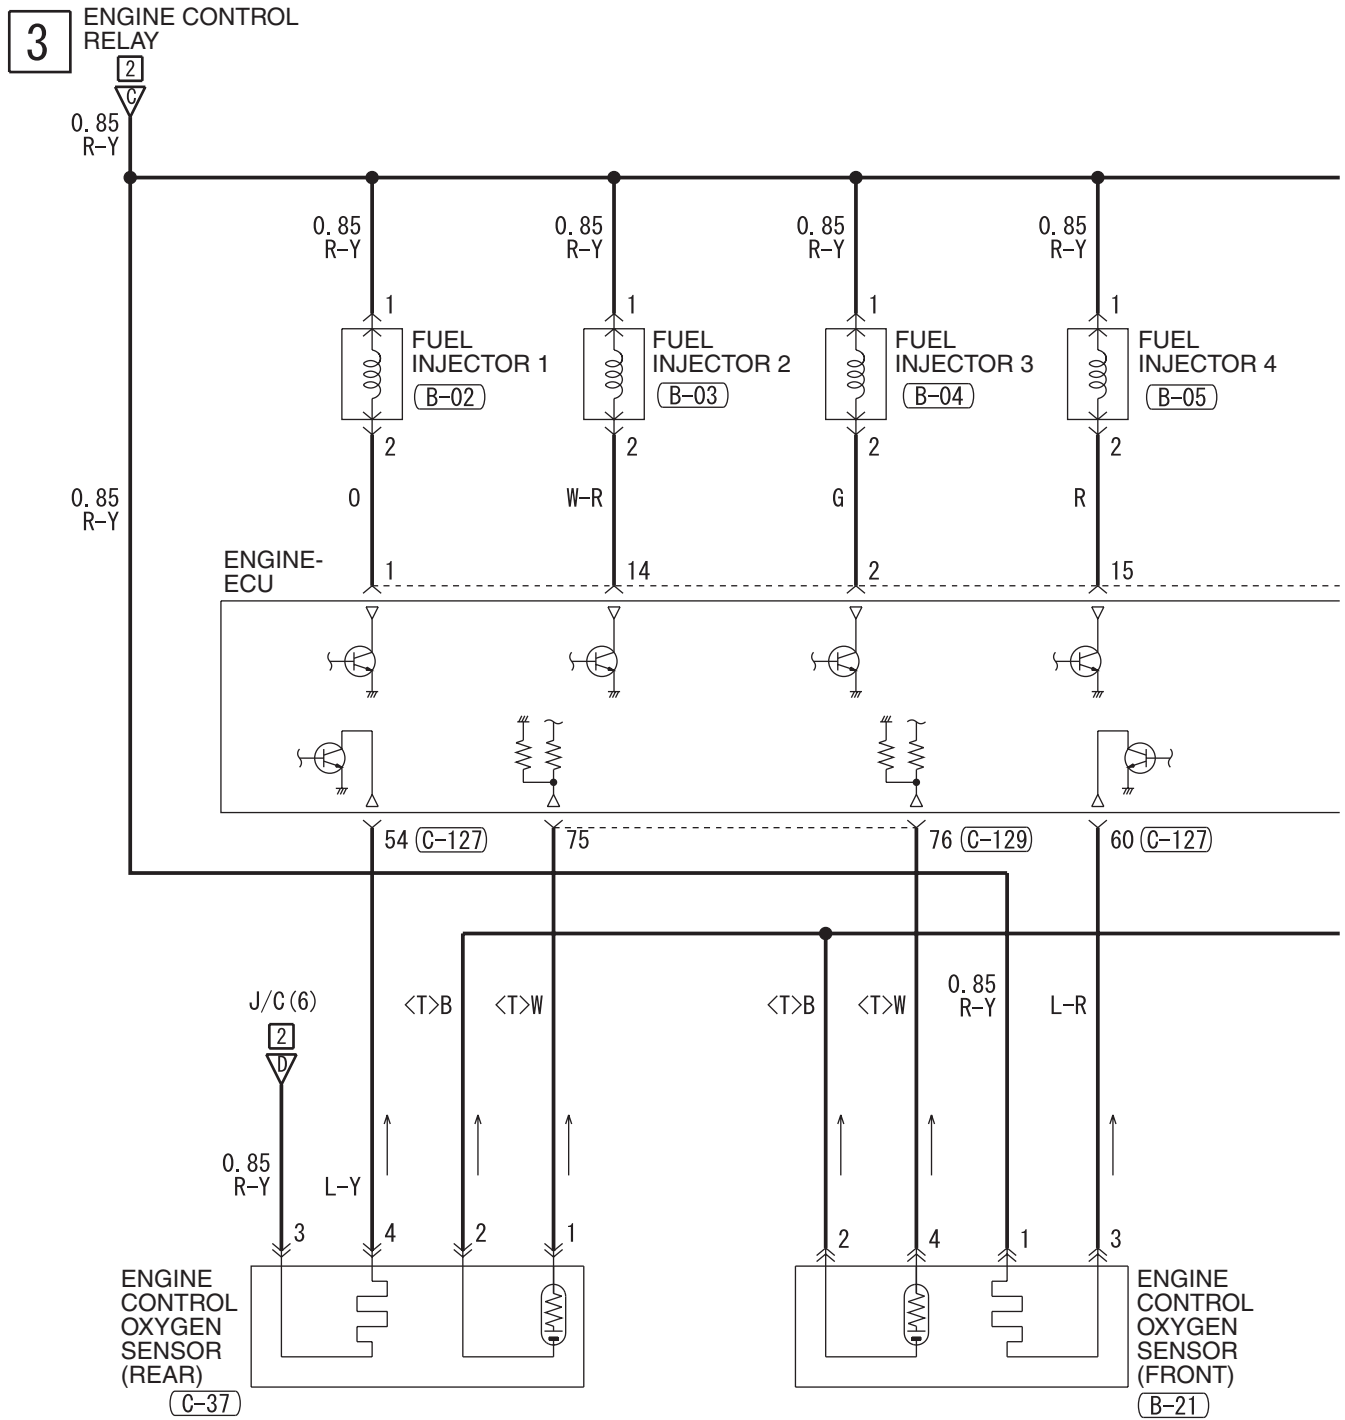

ENGINE CONTROL SYSTEM <4G1-M/T (RHD)> (CONTINUED)

- (B-02) (MU802062)
- (B-03) (MU802062)
- (B-04) (MU802062)
- (B-05) (MU802062)
- (B-06) (MU802078)
- (B-21) (MU802605)
- (B-101)
- (B-102) (MU805110)
- (B-105) (MU802779)
- (B-107) (MU802337)
- (B-111) (MU802406)
- (B-116) (MU802603)