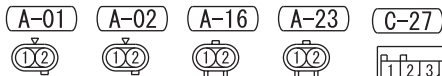

CENTRAL DOOR LOCKING SYSTEM <WAGON LHD WITH KEYLESS ENTRY> (CONTINUED)

6

(C-212)

(C-215)

(C-217)

(C-225)

J/B SIDE

(D-04)