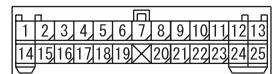

## REAR WIPER AND WASHER <LHD>

M1901006201939

1

2

C-114

C-203

C-203-1

C-203-2