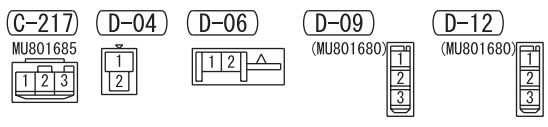

ROOM LAMP, PERSONAL LAMP AND LUGGAGE ROOM LAMP <WAGON (RHD)> (CONTINUED)

5

Wire colour code
B : Black LG : Light green G : Green L : Blue W : White Y : Yellow SB : Sky blue
BR : Brown O : Orange GR : Grey R : Red P : Pink V : Violet PU : Purple