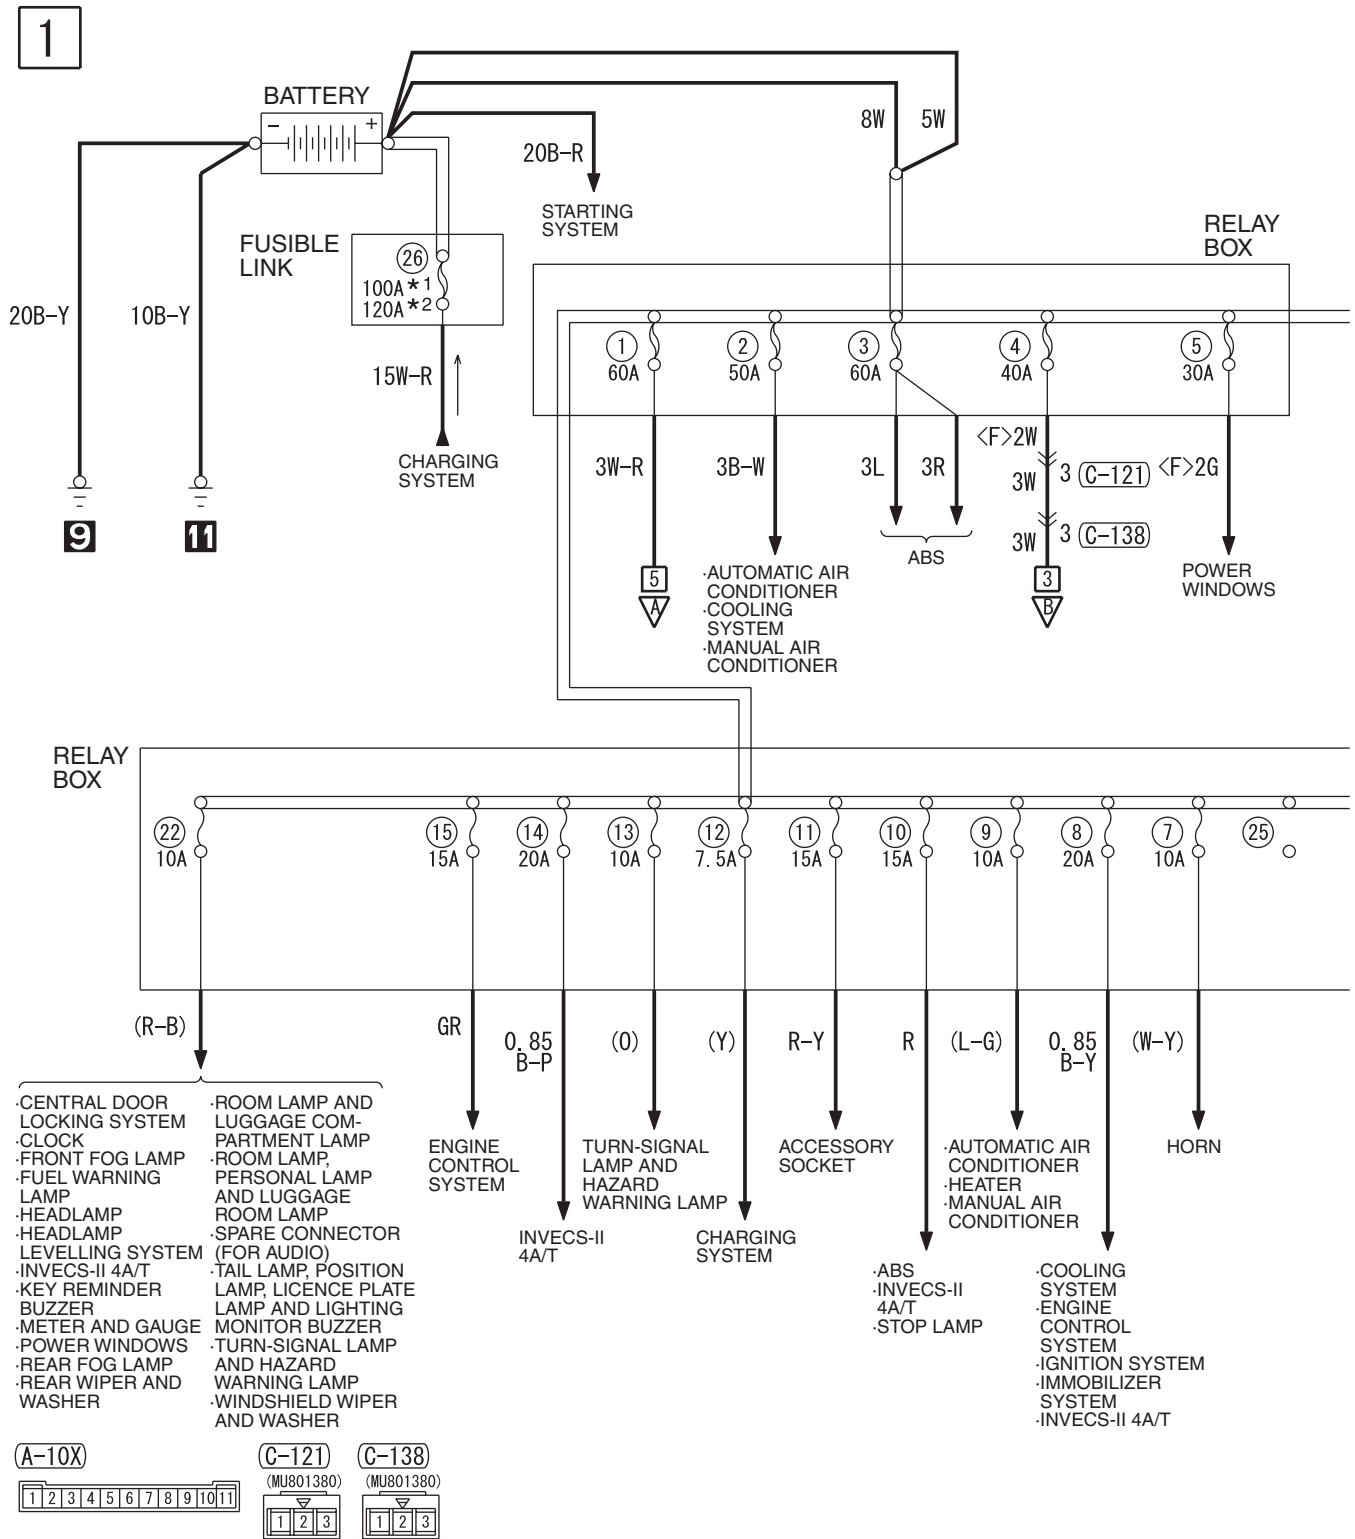

POWER DISTRIBUTION SYSTEM <RHD>

M1901000402013