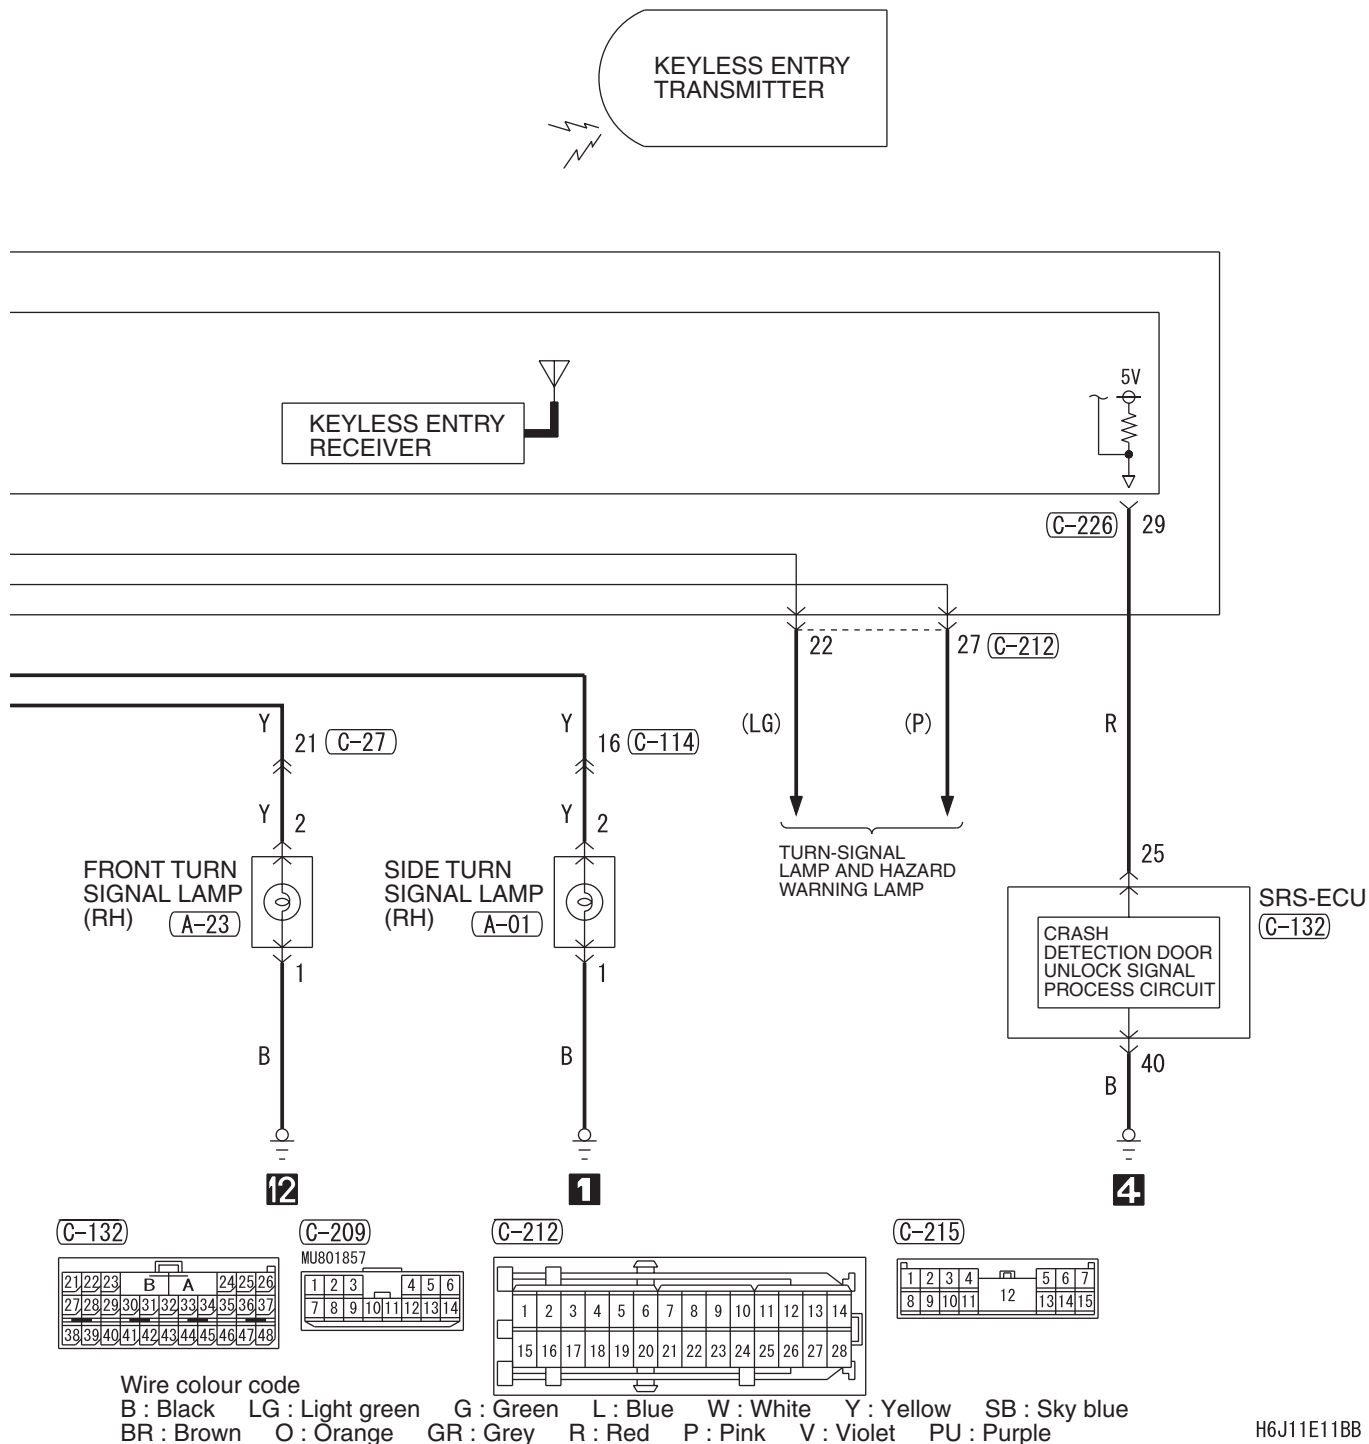

M1901004703332

CENTRAL DOOR LOCKING SYSTEM <SEDAN LHD WITH KEYLESS ENTRY> (CONTINUED)

CENTRAL DOOR LOCKING SYSTEM <SEDAN LHD WITH KEYLESS ENTRY> (CONTINUED)

5

NOTE  
 \*1: VEHICLES WITHOUT CORTAIN AIR BAG  
 \*2: VEHICLES WITH CORTAIN AIR BAG