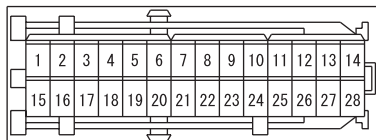

CENTRAL DOOR LOCKING SYSTEM <WAGON RHD WITH KEYLESS ENTRY> (CONTINUED)

6

C-212

C-216

C-217

C-225

J/B SIDE

D-04