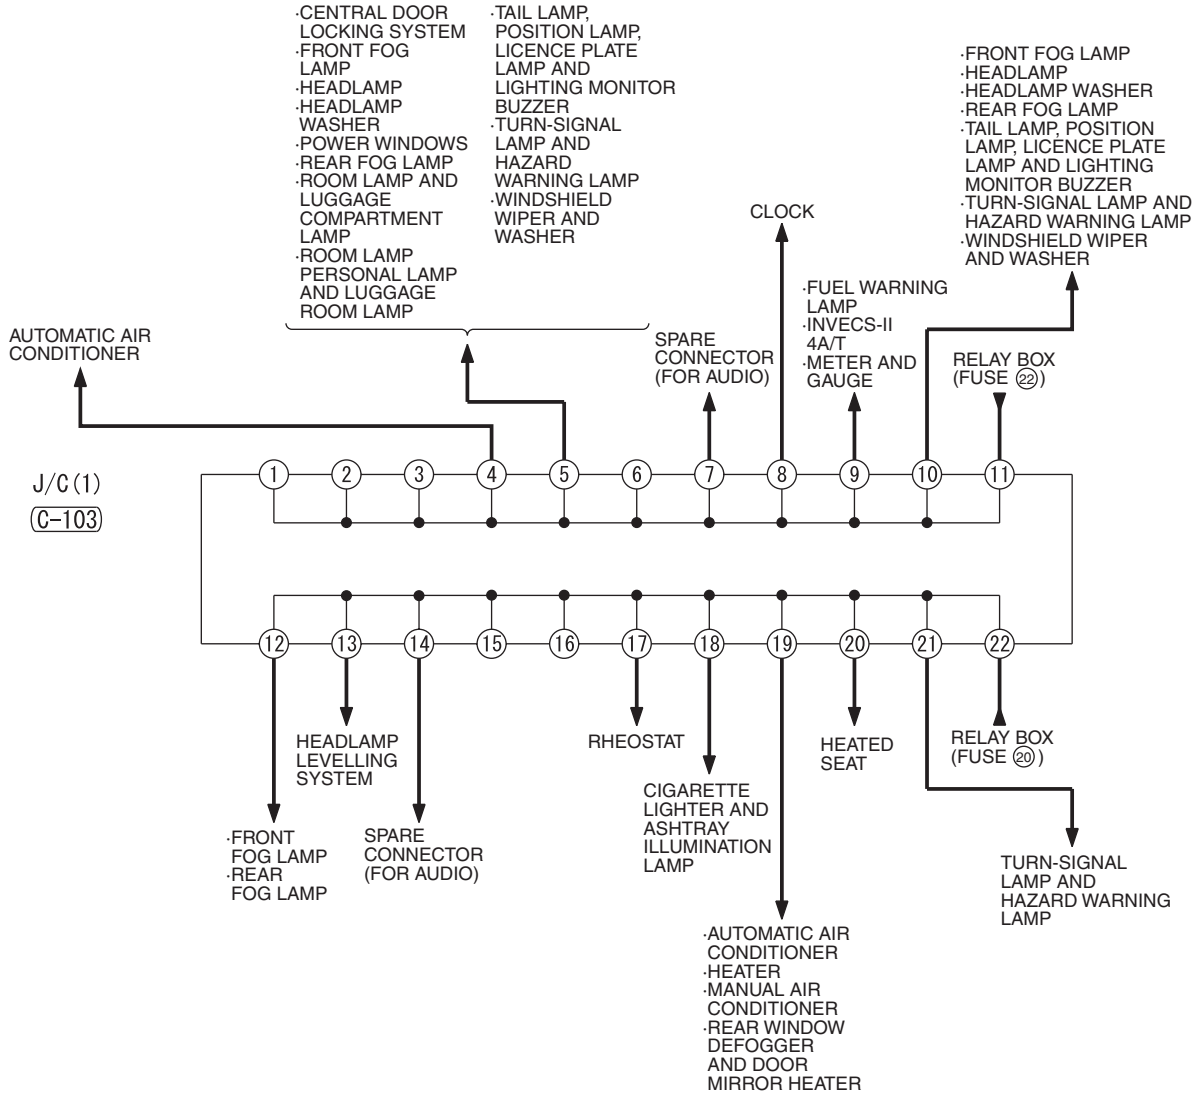

J/C

J/C <LHD>

M1901014201956

NOTE: IN ACTUAL VEHICLES, ANY OF THE TERMINALS CONNECTED IN J/C ARE USED. THE TERMINAL ARRANGEMENT DESCRIBED IN THE CIRCUIT DIAGRAM MAY NOT BE IDENTICAL TO THOSE OF THE VEHICLES.

C-35

MU801515

C-103

MU801515