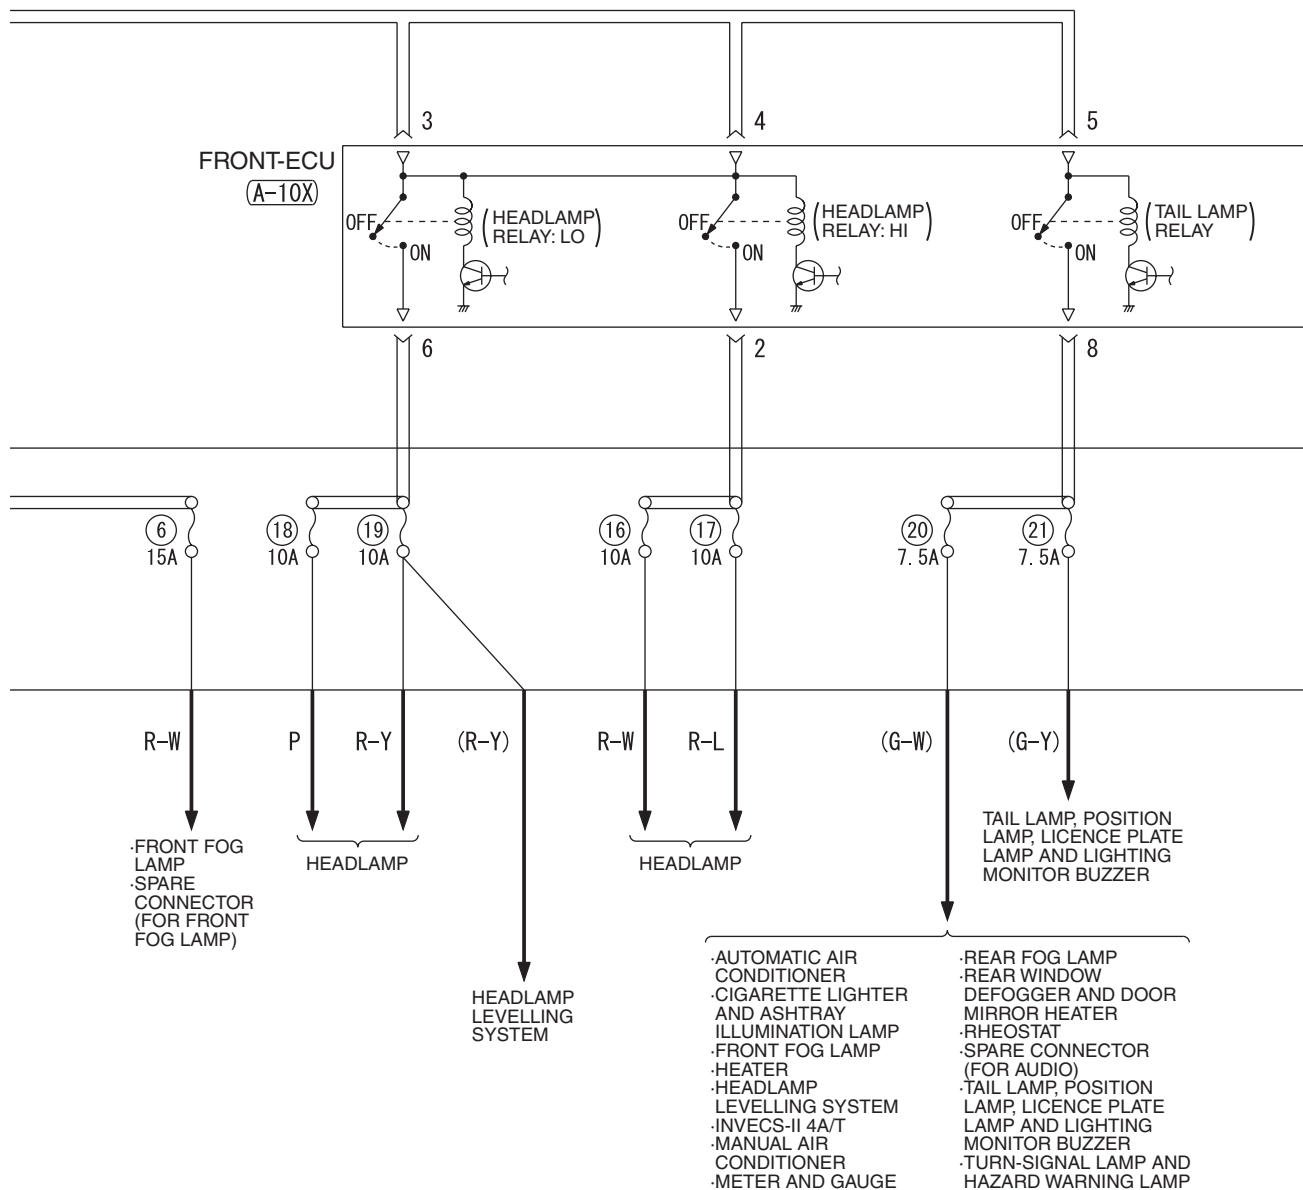

NOTE
*1: 4G1
*2: 4G6

Wire colour code
B : Black LG : Light green G : Green L : Blue W : White Y : Yellow SB : Sky blue
BR : Brown O : Orange GR : Grey R : Red P : Pink V : Violet PU : Purple