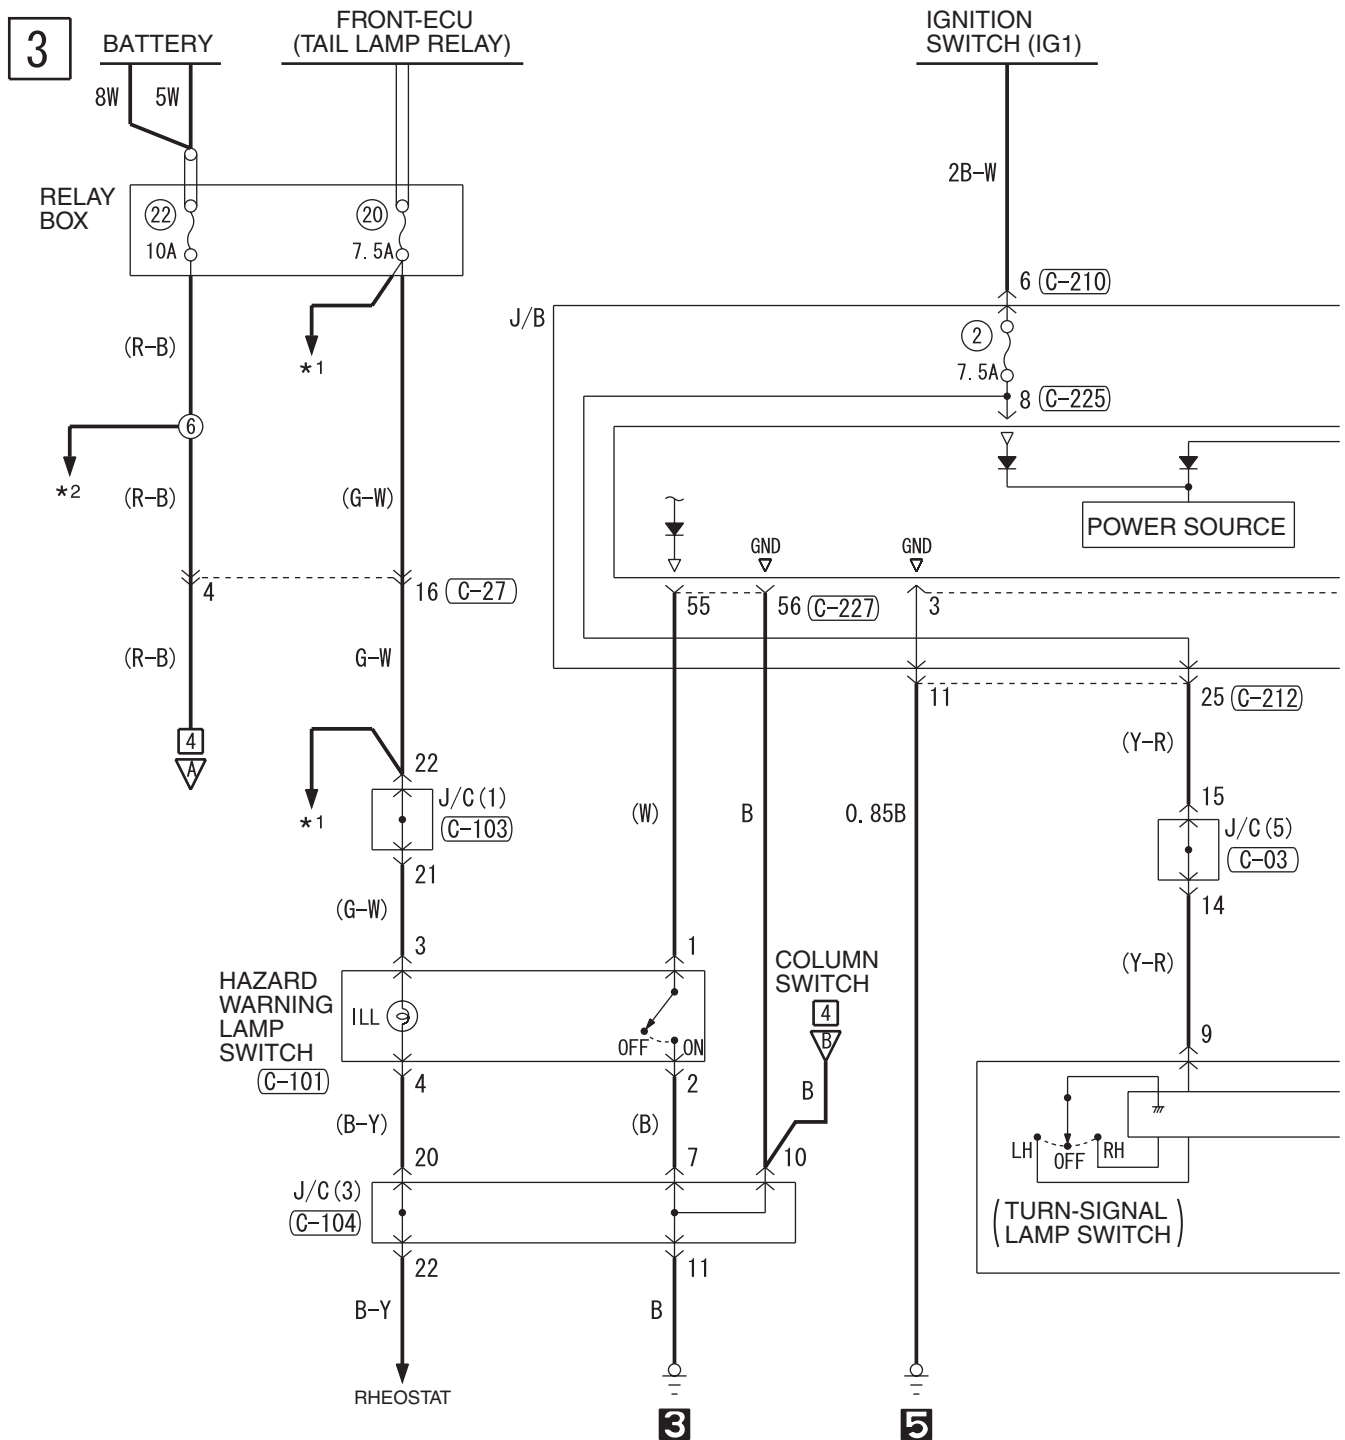

## TURN SIGNAL LAMP AND HAZARD WARNING LAMP <LHD>

M1901002901873

TURN SIGNAL LAMP AND HAZARD WARNING LAMP <LHD> (CONTINUED)

TURN SIGNAL LAMP AND HAZARD WARNING LAMP <RHD>

M1901002901884

TURN SIGNAL LAMP AND HAZARD WARNING LAMP <RHD> (CONTINUED)