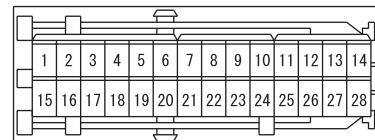

CENTRAL DOOR LOCKING SYSTEM <WAGON RHD WITH KEYLESS ENTRY> (CONTINUED)

3

C-212