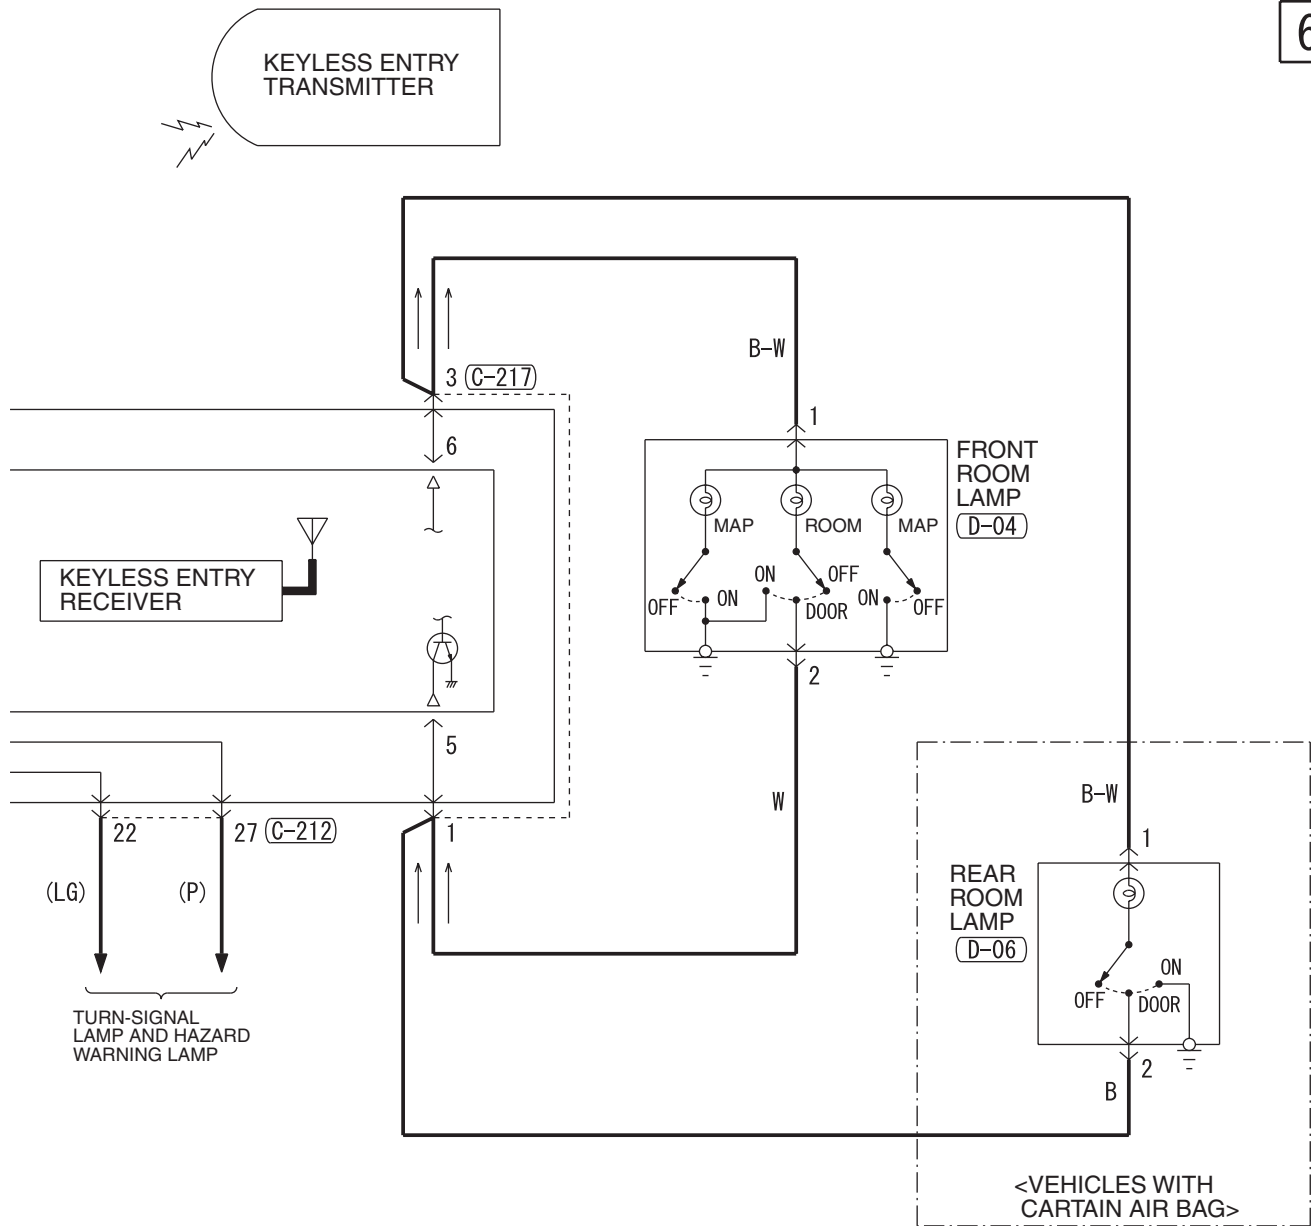

CENTRAL DOOR LOCKING SYSTEM <WAGON LHD WITH KEYLESS ENTRY> (CONTINUED)

6

(C-212)

(C-215)

(C-217)

(C-225)

J/B SIDE

(D-04)