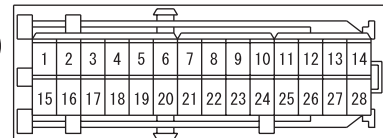

(C-12)

(C-13)

(C-14)

(C-21)

(C-27)

(C-211)

(C-212)