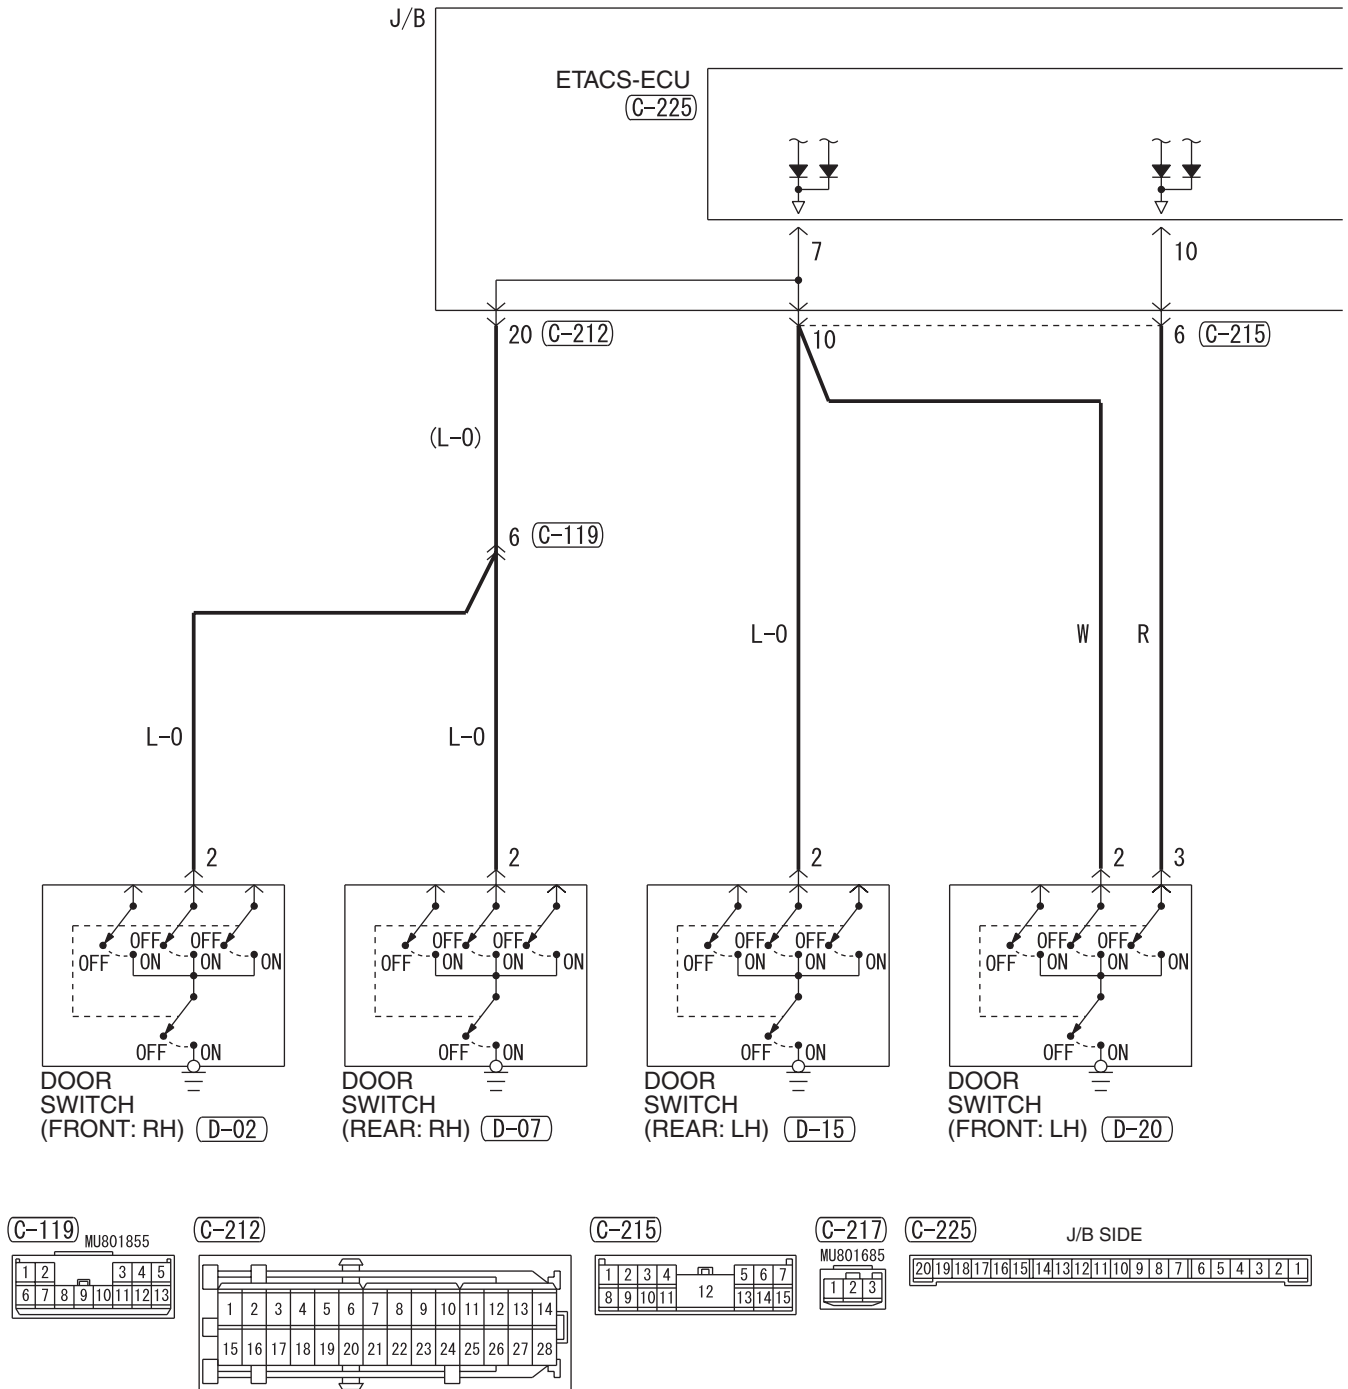

M1901004703332

CENTRAL DOOR LOCKING SYSTEM <SEDAN LHD WITH KEYLESS ENTRY> (CONTINUED)

CENTRAL DOOR LOCKING SYSTEM <SEDAN LHD WITH KEYLESS ENTRY> (CONTINUED)

5

NOTE  
 \*1: VEHICLES WITHOUT CORTAIN AIR BAG  
 \*2: VEHICLES WITH CORTAIN AIR BAG