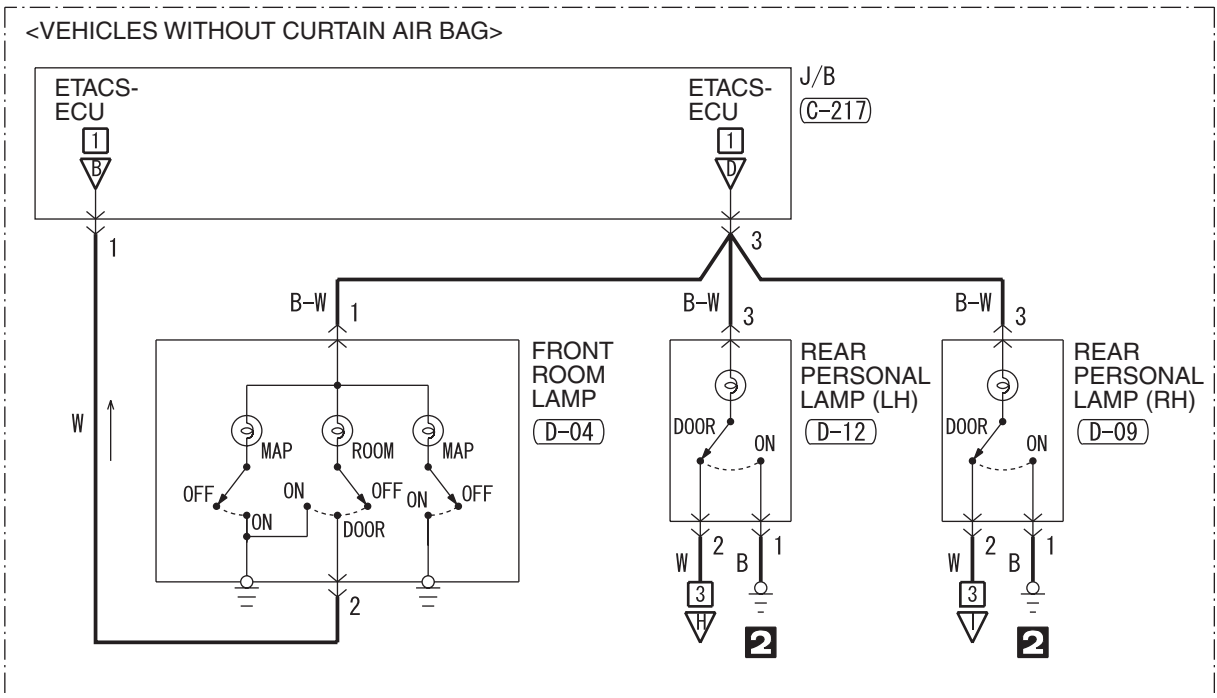

ROOM LAMP, PERSONAL LAMP AND LUGGAGE ROOM LAMP <WAGON (RHD)> (CONTINUED)

5

Wire colour code
B : Black LG : Light green G : Green L : Blue W : White Y : Yellow SB : Sky blue
BR : Brown O : Orange GR : Grey R : Red P : Pink V : Violet PU : Purple