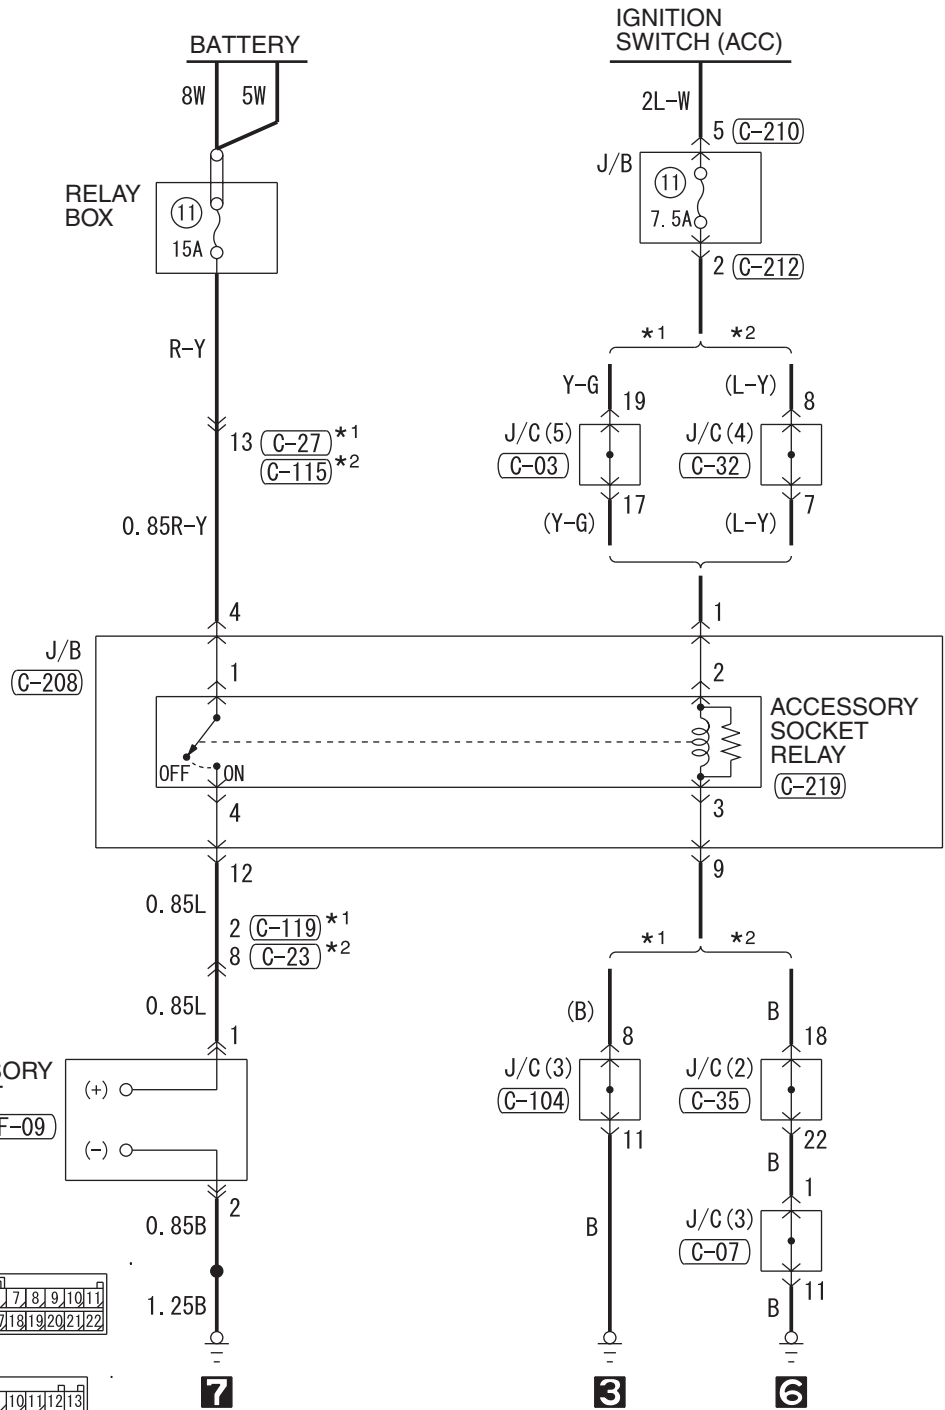

ACCESSORY SOCKET

M1901019100423

1

NOTE
*1: LHD
*2: RHD