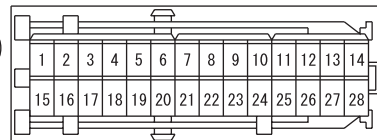

C-216

C-217

H6J08E31AA