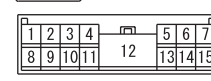

ROOM LAMP AND LUGGAGE COMPARTMENT LAMP

ROOM LAMP AND LUGGAGE COMPARTMENT LAMP <SEDAN (LHD)>

M1901017800318

1

NOTE
*1 : VEHICLES WITHOUT CURTAIN AIR BAG
*2 : VEHICLES WITH CURTAIN AIR BAG

C-03

C-04

C-06

C-209

C-210

C-211

C-212

C-215

C-217