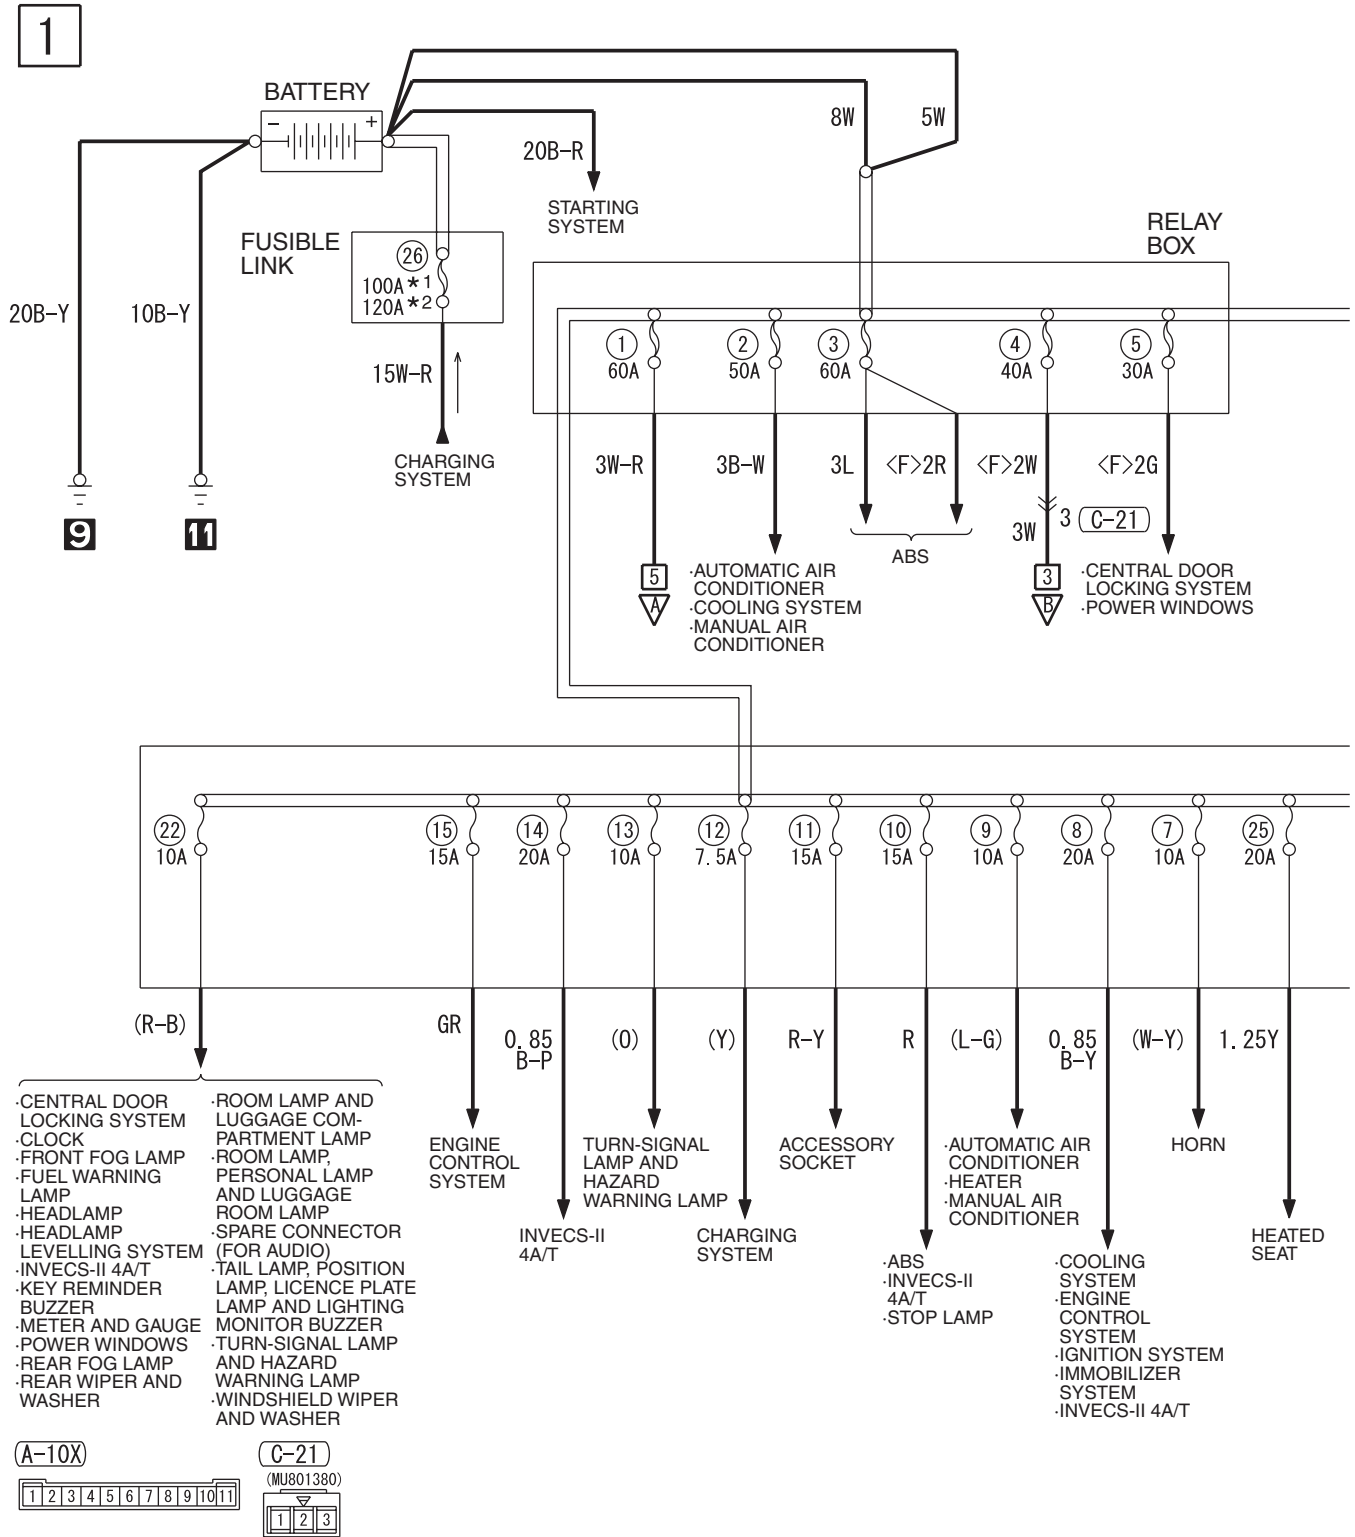

POWER DISTRIBUTION SYSTEM

POWER DISTRIBUTION SYSTEM <LHD>

M1901000402002