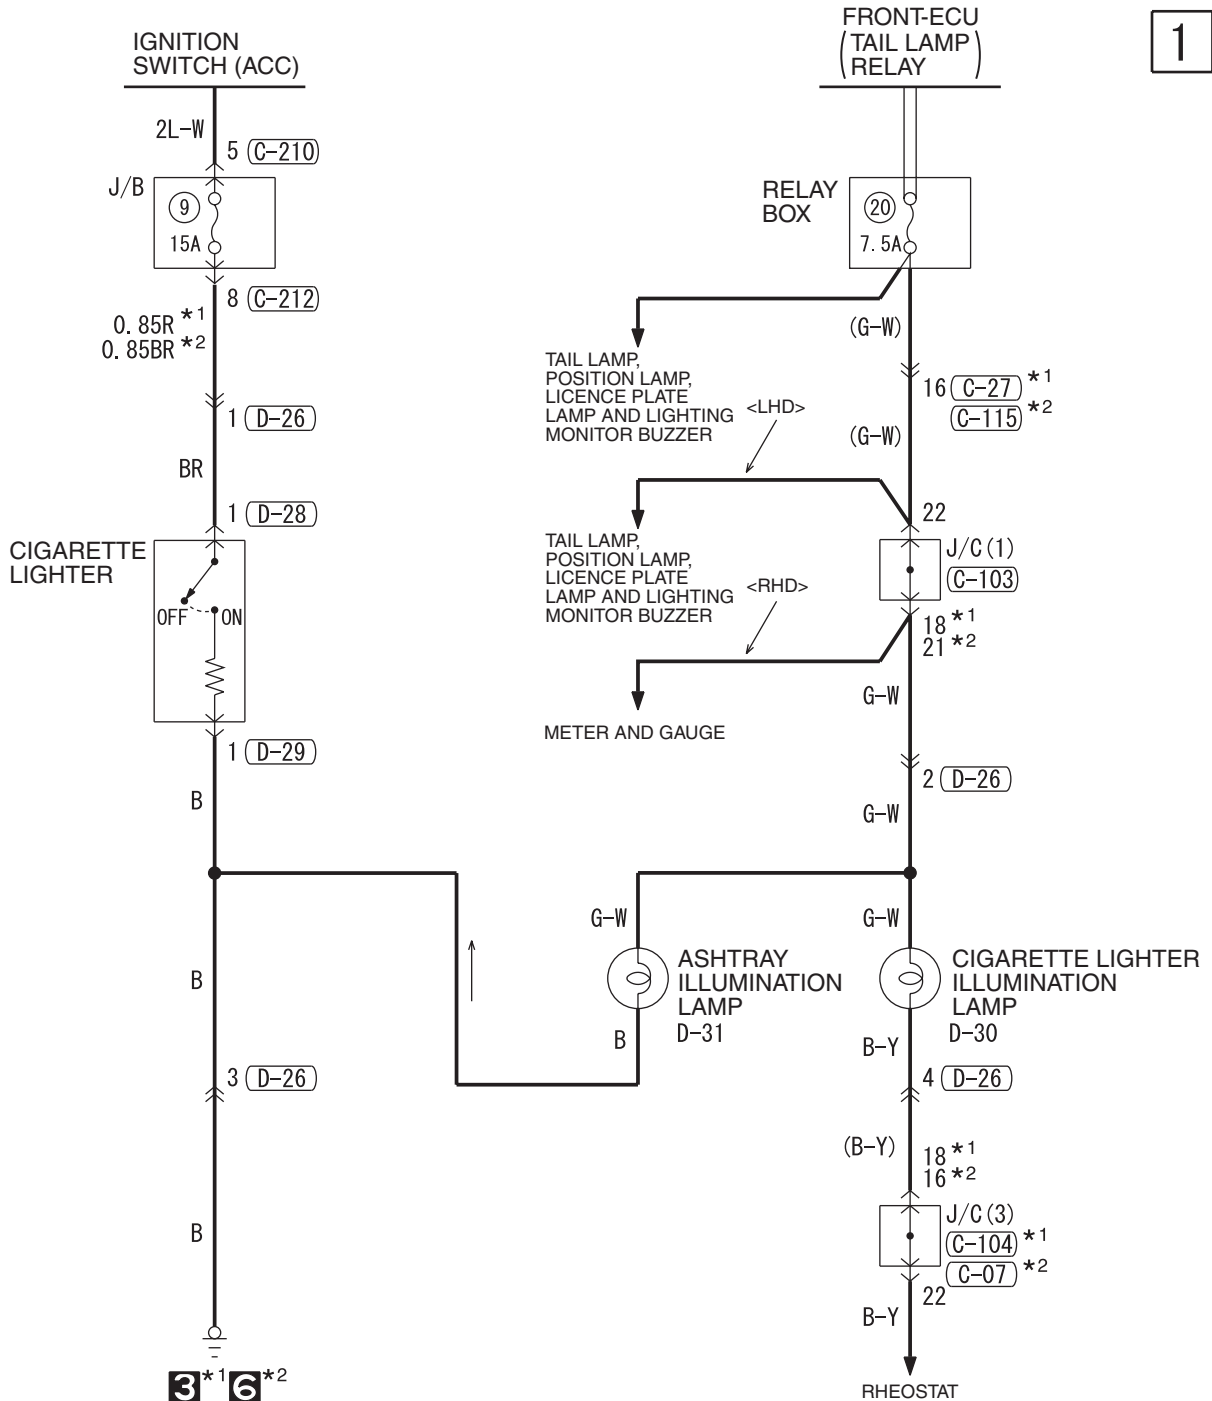

# CIGARETTE LIGHTER AND ASHTRAY ILLUMINATION LAMP

M1901007801257

1

NOTE  
\*1: LHD  
\*2: RHD