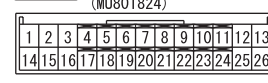

(C-123)

Wire colour code

B : Black LG : Light green G : Green L : Blue W : White
Y : Yellow SB : Sky blue BR : Brown O : Orange
GR : Grey R : Red P : Pink V : Violet PU : Purple