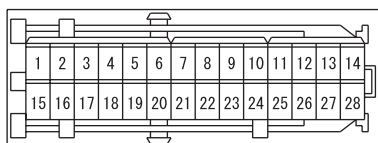

NOTES

ROOM LAMP, PERSONAL LAMP AND LUGGAGE ROOM LAMP <WAGON (RHD)> (CONTINUED)

(C-212)

(C-216)

(C-225)

J/B SIDE

(C-226)

Wire colour code