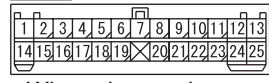

(C-27)

Wire colour code

B : Black LG : Light green G : Green L : Blue W : White
Y : Yellow SB : Sky blue BR : Brown O : Orange
GR : Grey R : Red P : Pink V : Violet PU : Purple