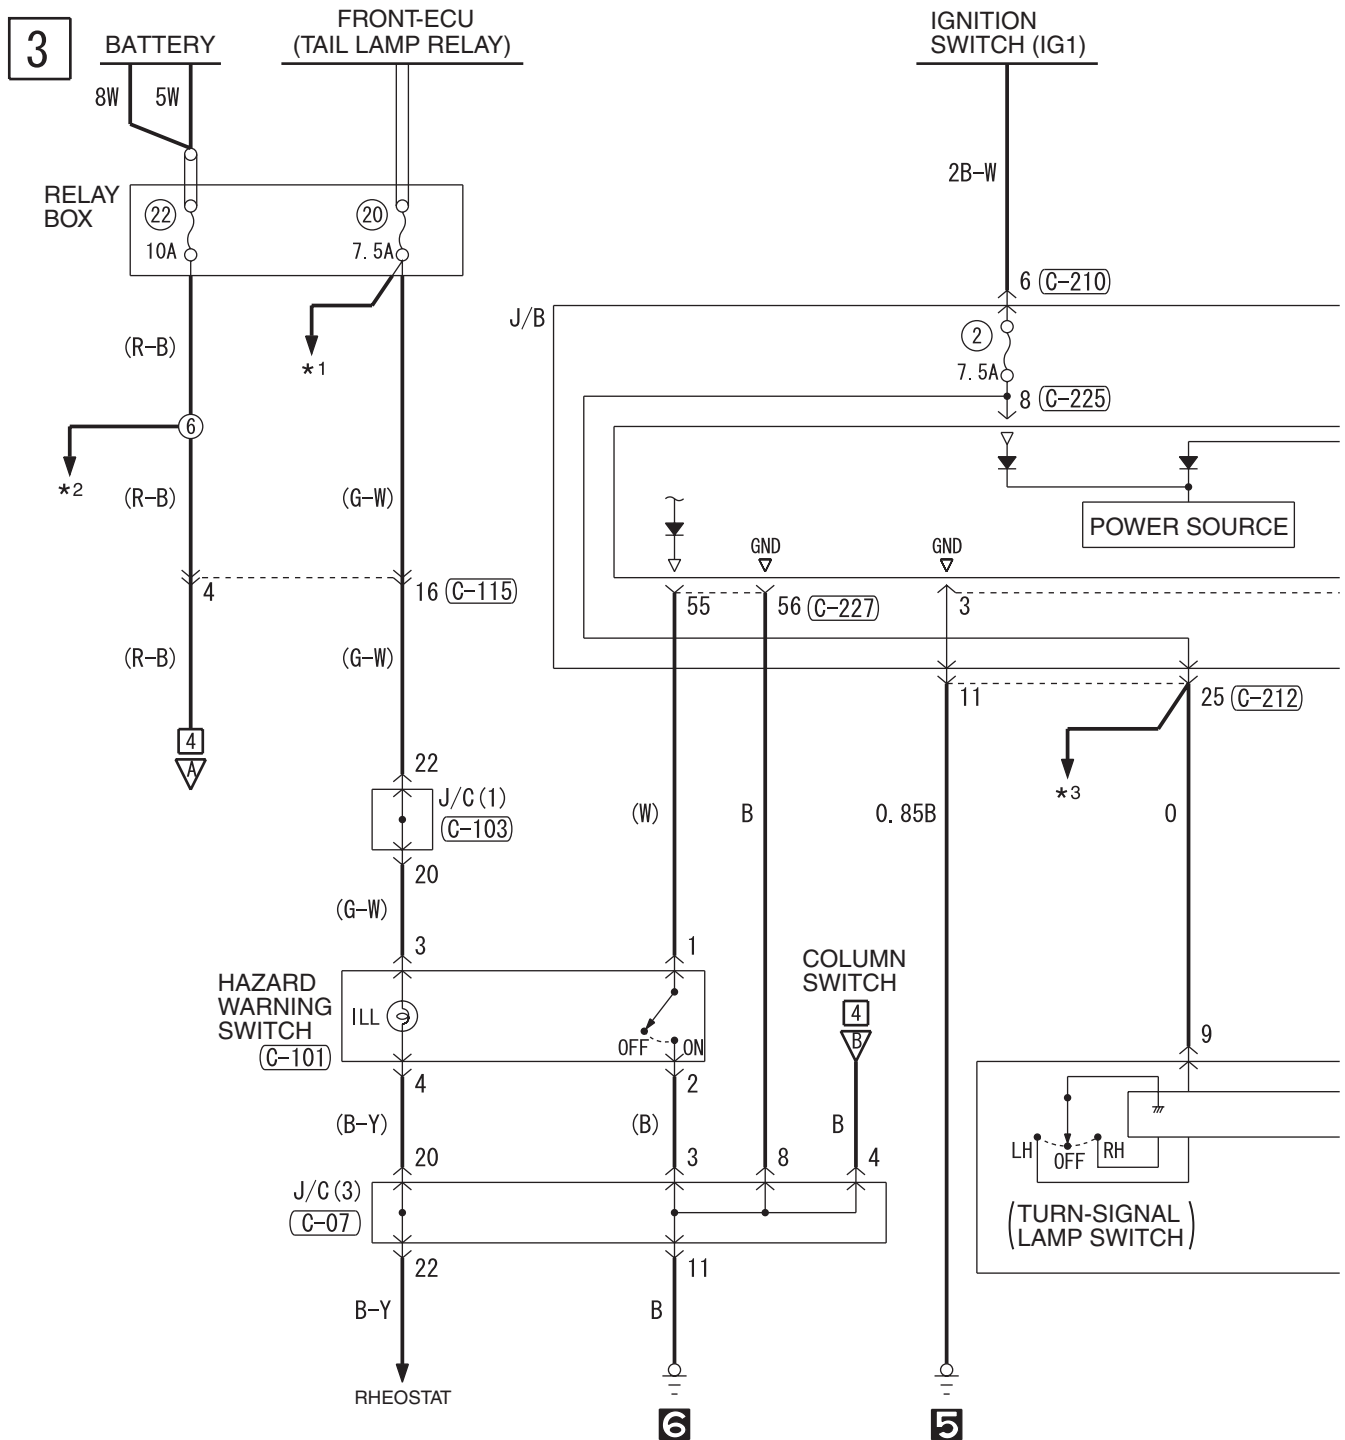

## TURN SIGNAL LAMP AND HAZARD WARNING LAMP <LHD>

M1901002901873

TURN SIGNAL LAMP AND HAZARD WARNING LAMP <LHD> (CONTINUED)

TURN SIGNAL LAMP AND HAZARD WARNING LAMP <RHD>

M1901002901884

TURN SIGNAL LAMP AND HAZARD WARNING LAMP <RHD> (CONTINUED)