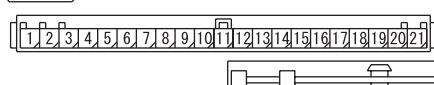

## ROOM LAMP AND LUGGAGE COMPARTMENT LAMP <SEDAN (LHD)>

M1901017800318

1

NOTE  
\*1 : VEHICLES WITHOUT CURTAIN AIR BAG  
\*2 : VEHICLES WITH CURTAIN AIR BAG

C-03

C-04

C-06

C-209