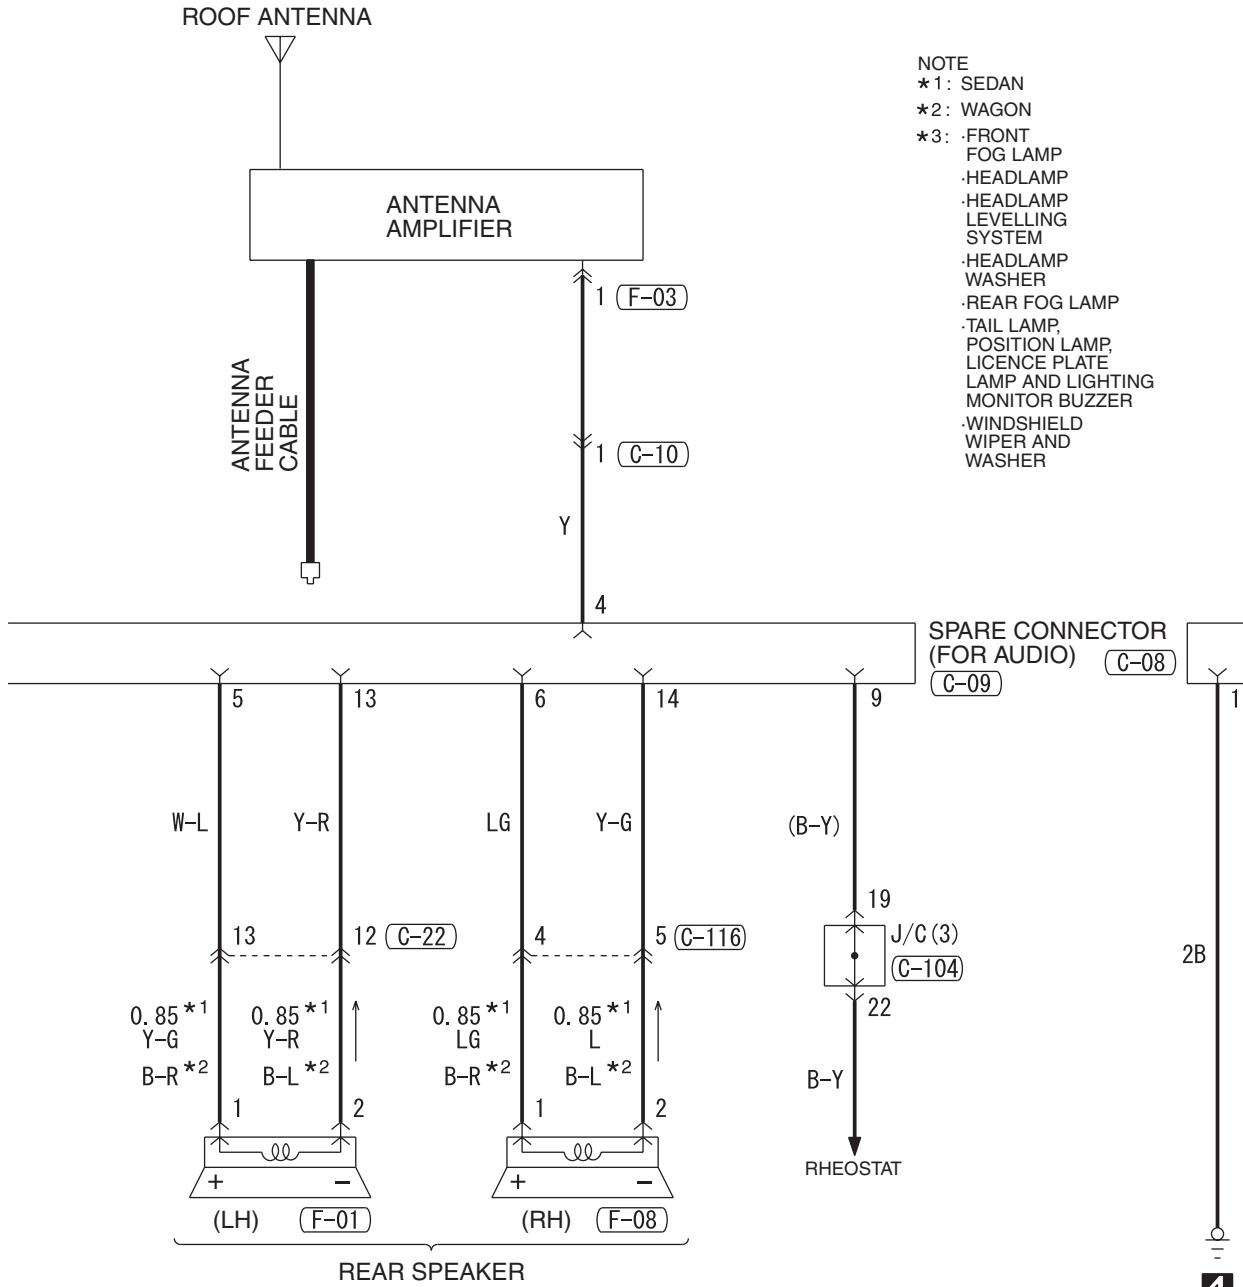

NOTE
*1: SEDAN
*2: WAGON
*3: FRONT FOG LAMP
HEADLAMP
HEADLAMP LEVELLING SYSTEM
HEADLAMP WASHER
REAR FOG LAMP
TAIL LAMP, POSITION LAMP, LICENCE PLATE LAMP AND LIGHTING MONITOR BUZZER
WINDSHIELD WIPER AND WASHER