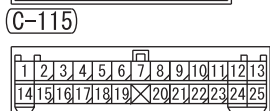

# CIGARETTE LIGHTER AND ASHTRAY ILLUMINATION LAMP

M1901007801257

1

NOTE  
\*1: LHD  
\*2: RHD