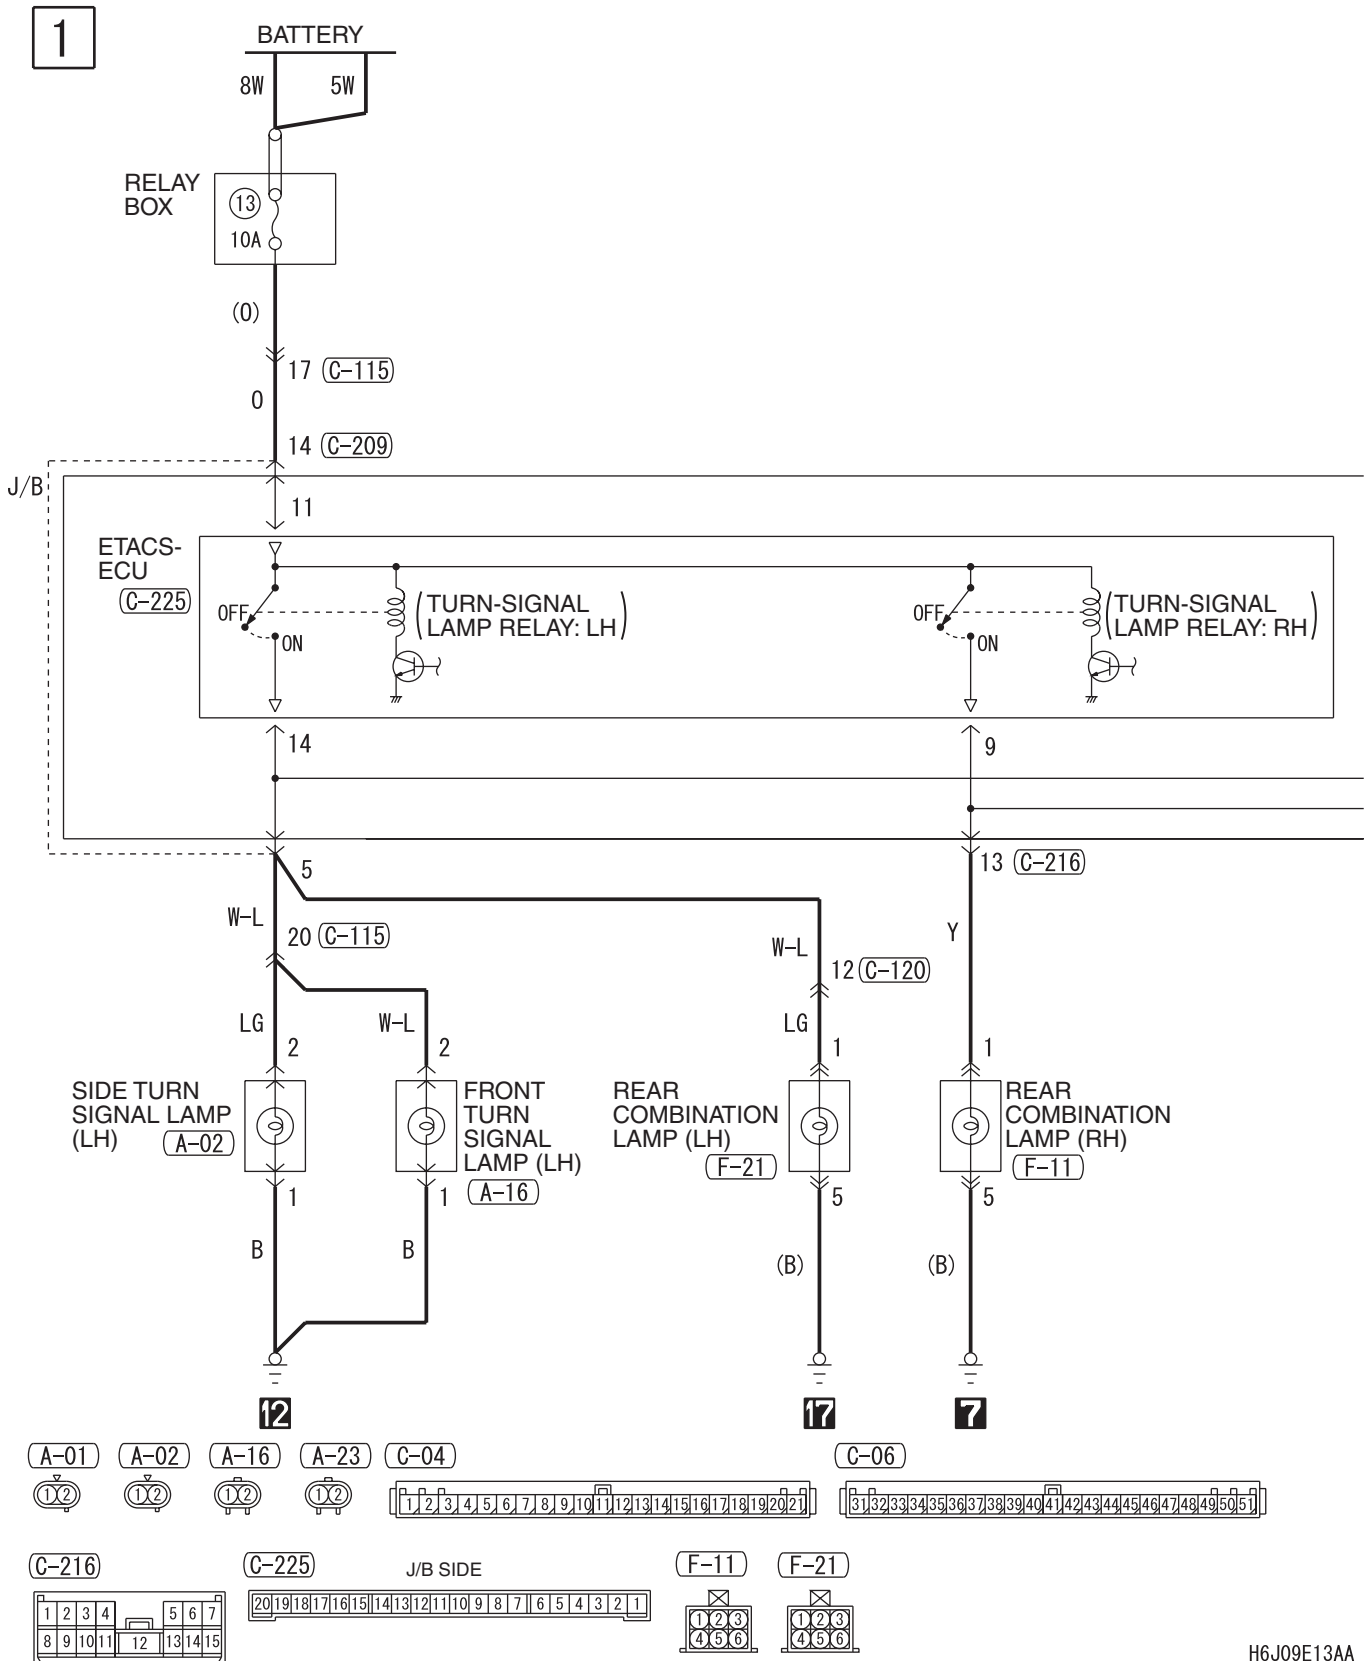

## TURN SIGNAL LAMP AND HAZARD WARNING LAMP <LHD>

M1901002901873

TURN SIGNAL LAMP AND HAZARD WARNING LAMP <LHD> (CONTINUED)

TURN SIGNAL LAMP AND HAZARD WARNING LAMP <RHD>

M1901002901884

TURN SIGNAL LAMP AND HAZARD WARNING LAMP <RHD> (CONTINUED)