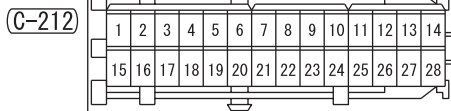

# CIGARETTE LIGHTER AND ASHTRAY ILLUMINATION LAMP

M1901007801257

1

NOTE  
\*1: LHD  
\*2: RHD