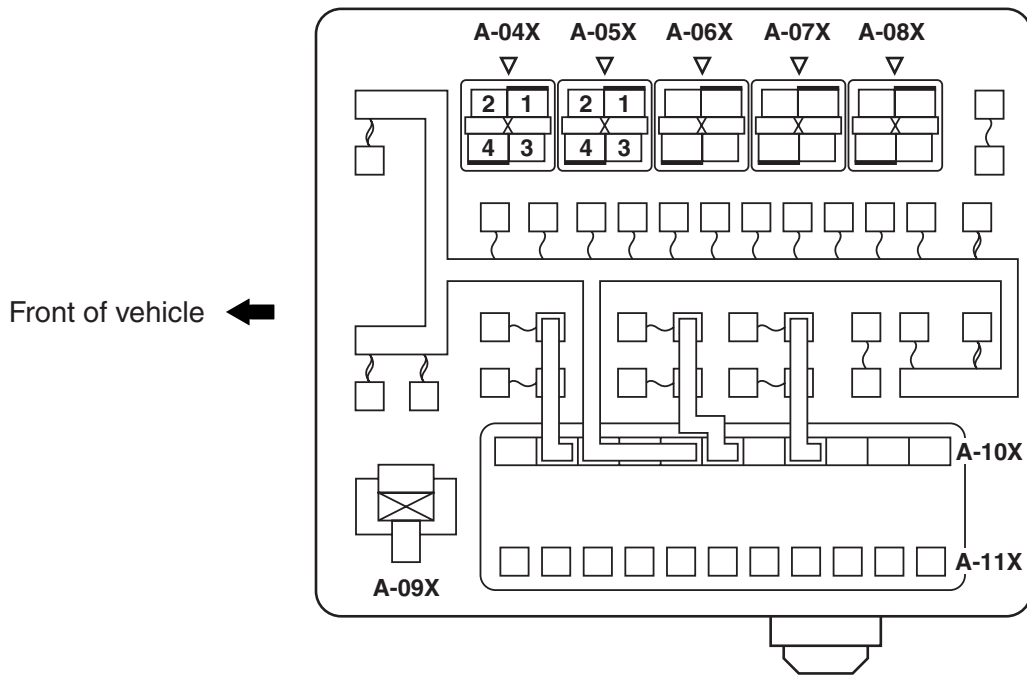

CENTRALIZED RELAY

Connector No.	Name	Connector No.	Name
A-04X	Front fog lamp relay	B-10X	Engine speed detection connector
A-05X	Horn relay	B-11X	—
A-06X	—	B-12X	—
A-07X	—	B-13X	—
A-08X	—	B-14X	Ignition coil relay
A-09X	Fan control relay	B-15X	A/T control relay
A-10X	Front-ECU	B-16X	Engine control relay
A-11X	Front-ECU	B-17X	A/C compressor relay

(Relay box in engine compartment)

AC208462 AP