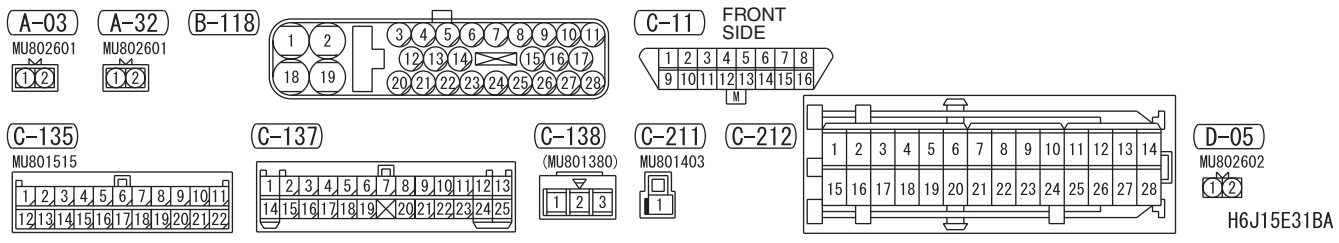

ABS <RHD> (CONTINUED)

3