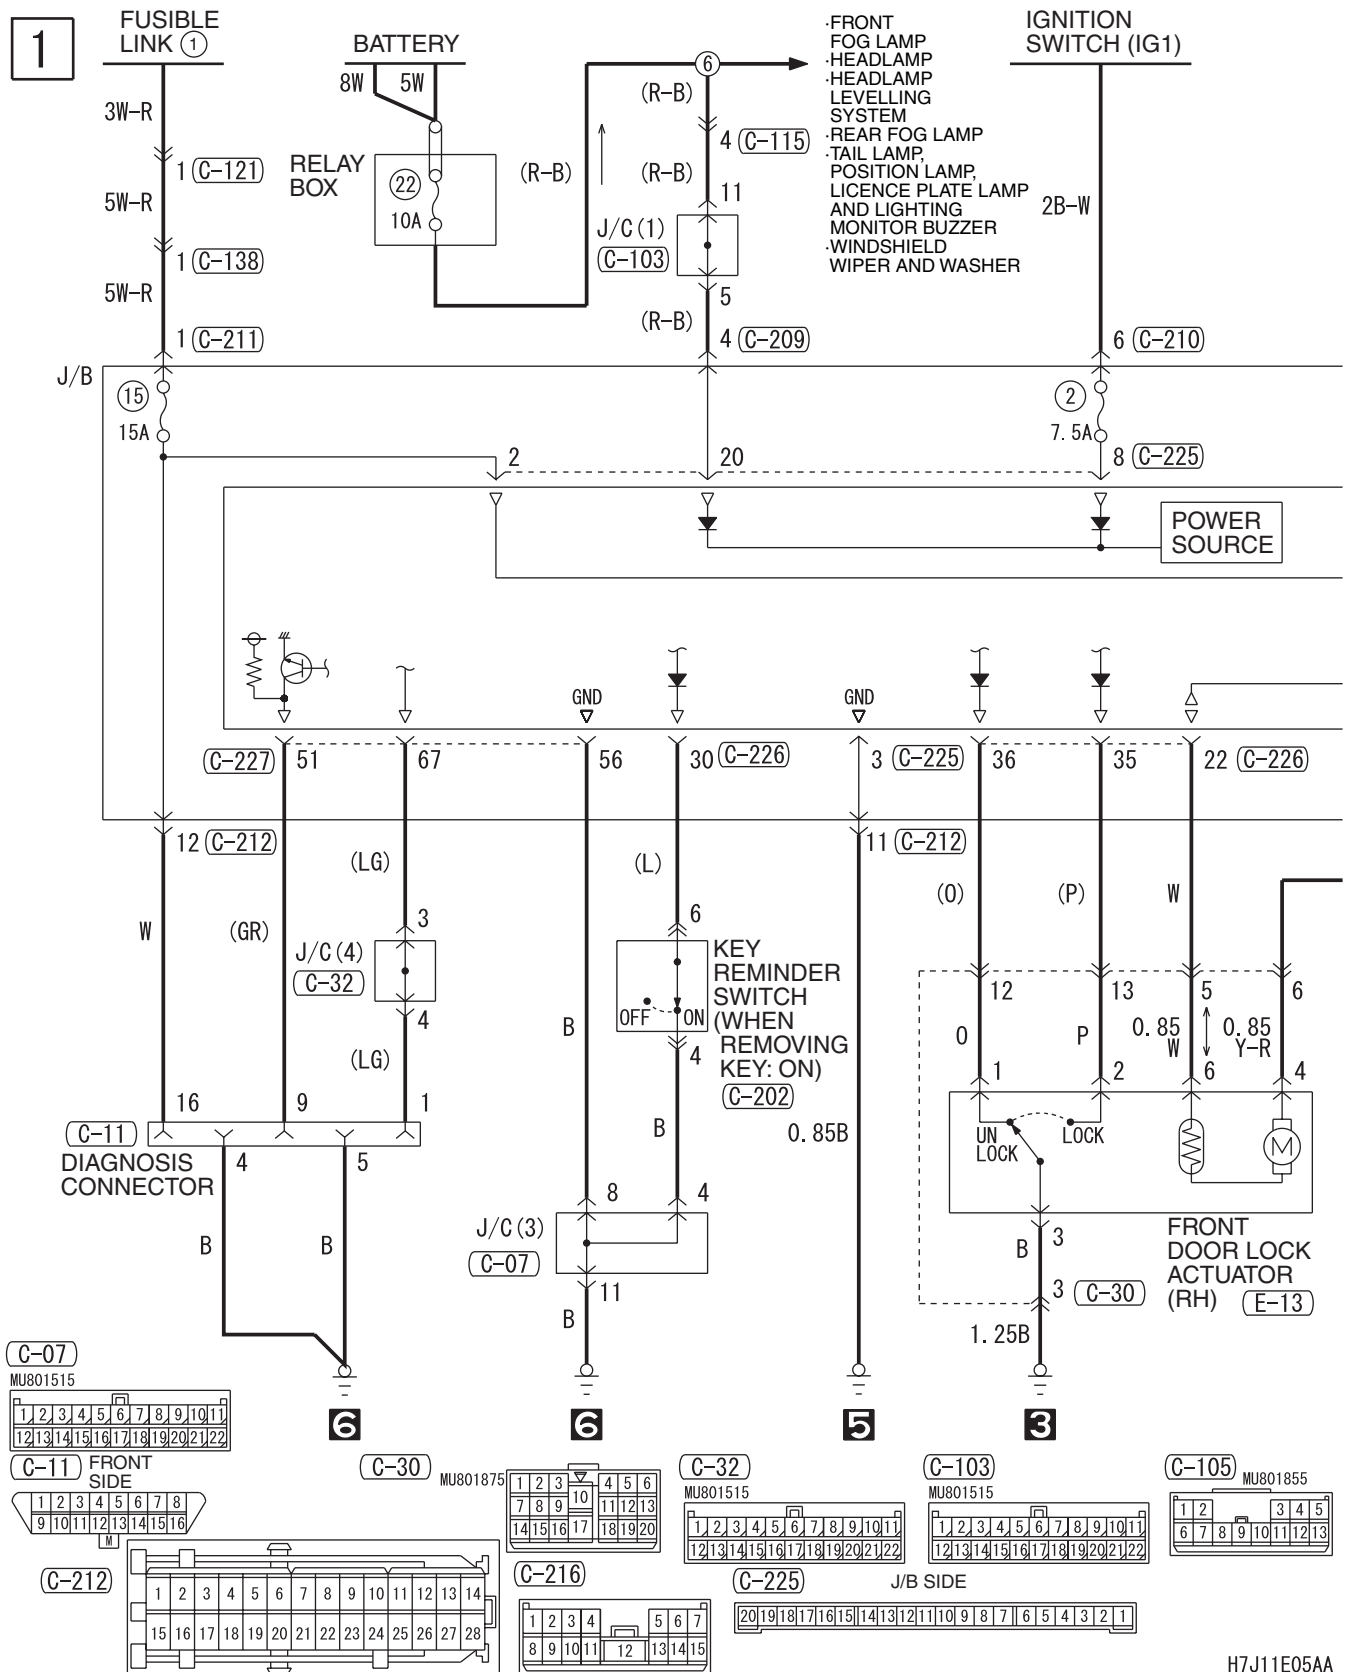

CENTRAL DOOR LOCKING SYSTEM <SEDAN RHD WITH KEYLESS ENTRY>

M1901004704034