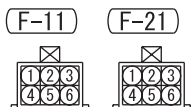

CENTRAL DOOR LOCKING SYSTEM <WAGON LHD WITH KEYLESS ENTRY> (CONTINUED)

6

(C-212)

(C-215)

(C-217)

(C-225)

J/B SIDE

(D-04)