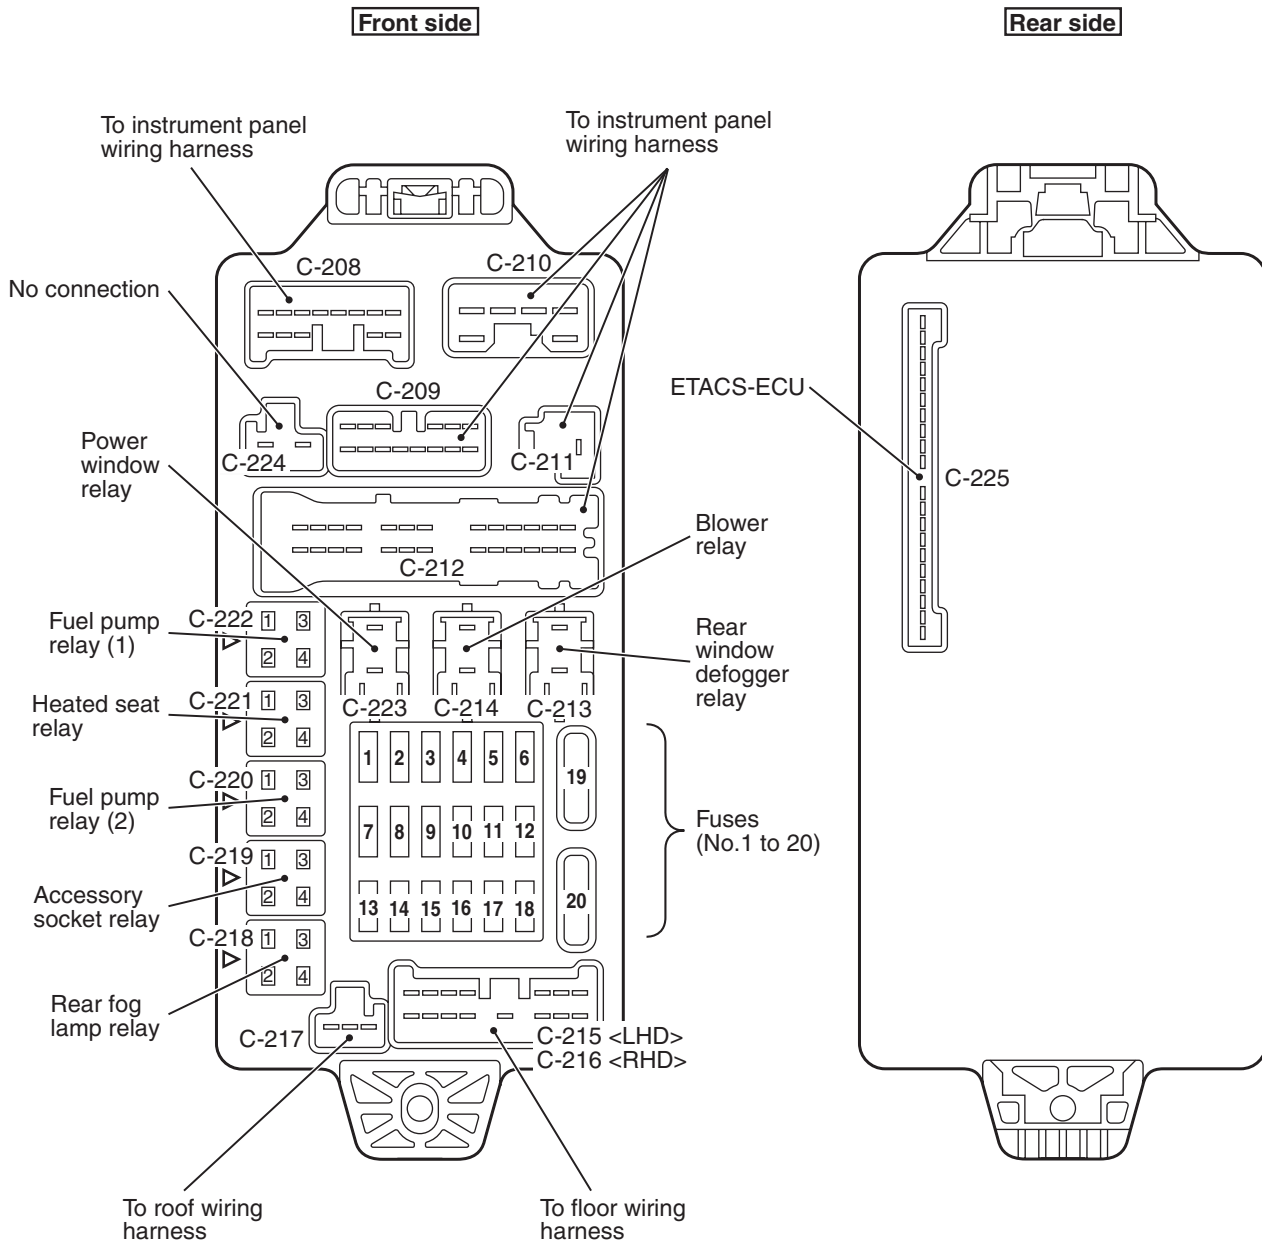

**SPARE CONNECTOR  
(FOR FRONT FOG LAMP) .....** 90-336

J/B

M1901000201607

AC209083 AM

**NOTE:**

- The triangle mark on the relay housing should face that on the J/B and the relay box.

J/C

J/C <LHD>