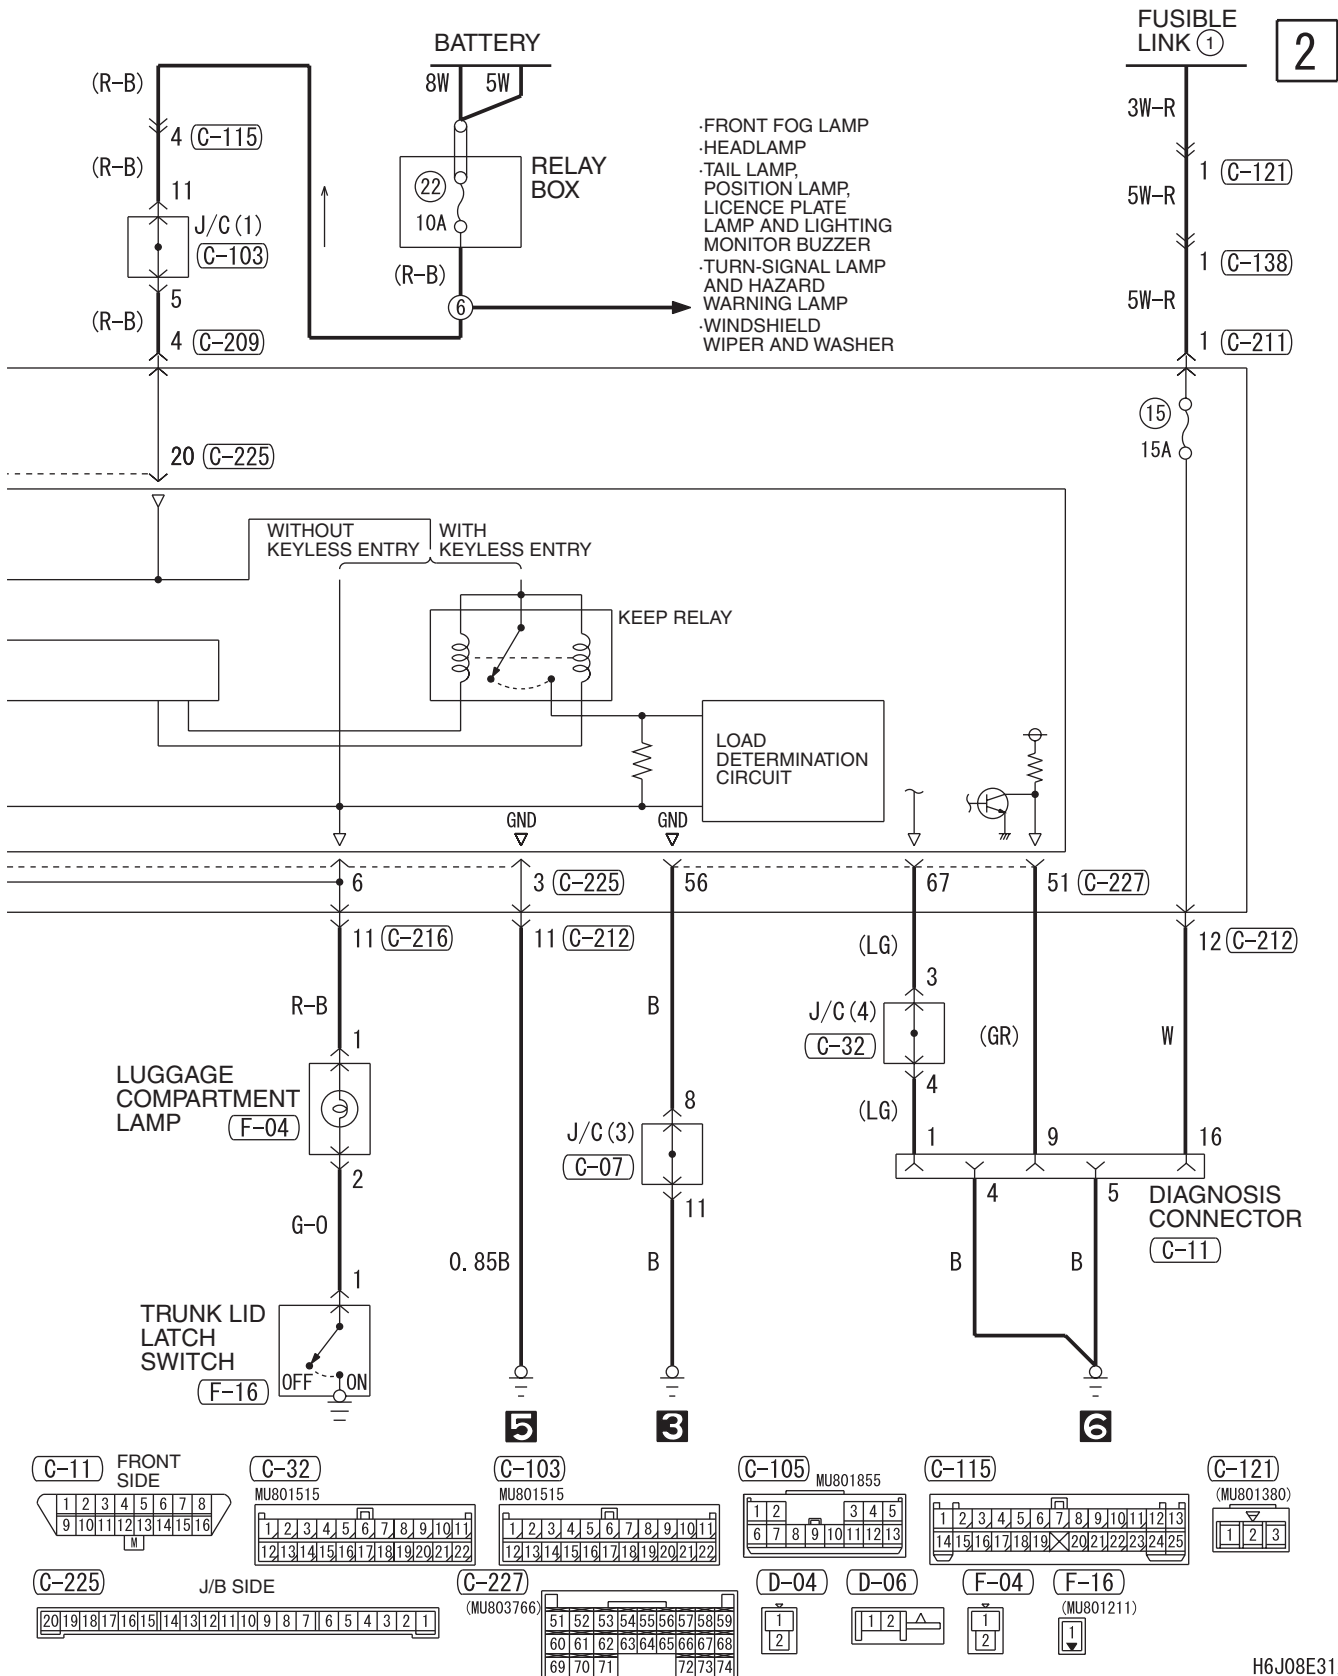

C-210

C-211

C-212

C-216

C-217

H6J08E31AA

ROOM LAMP AND LUGGAGE COMPARTMENT LAMP <SEDAN (RHD)> (CONTINUED)

3