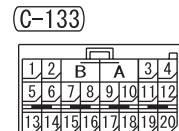

SUPPLEMENTAL RESTRAINT SYSTEM (SRS) <LHD> (CONTINUED)

3