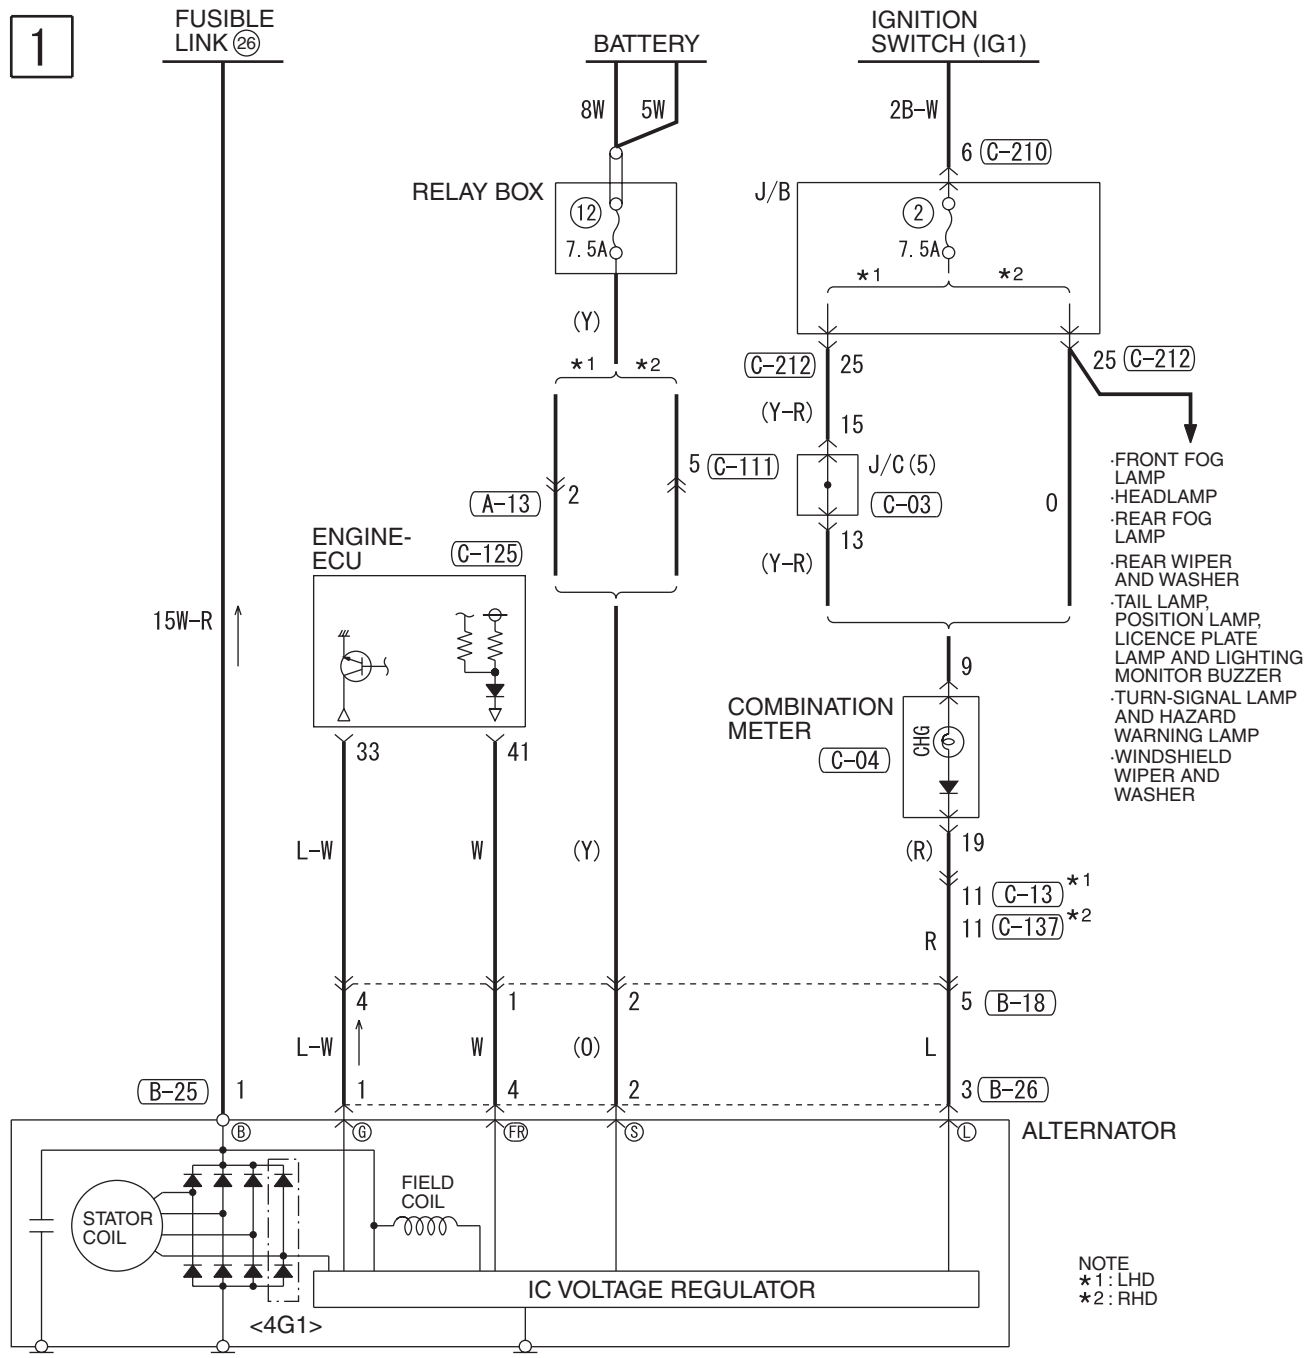

CHARGING SYSTEM

CHARGING SYSTEM <M/T>

M1901000702230

NOTE
*1: LHD
*2: RHD