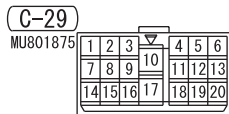

CENTRAL DOOR LOCKING SYSTEM

CENTRAL DOOR LOCKING SYSTEM <LHD WITHOUT KEYLESS ENTRY>

M1901004703310