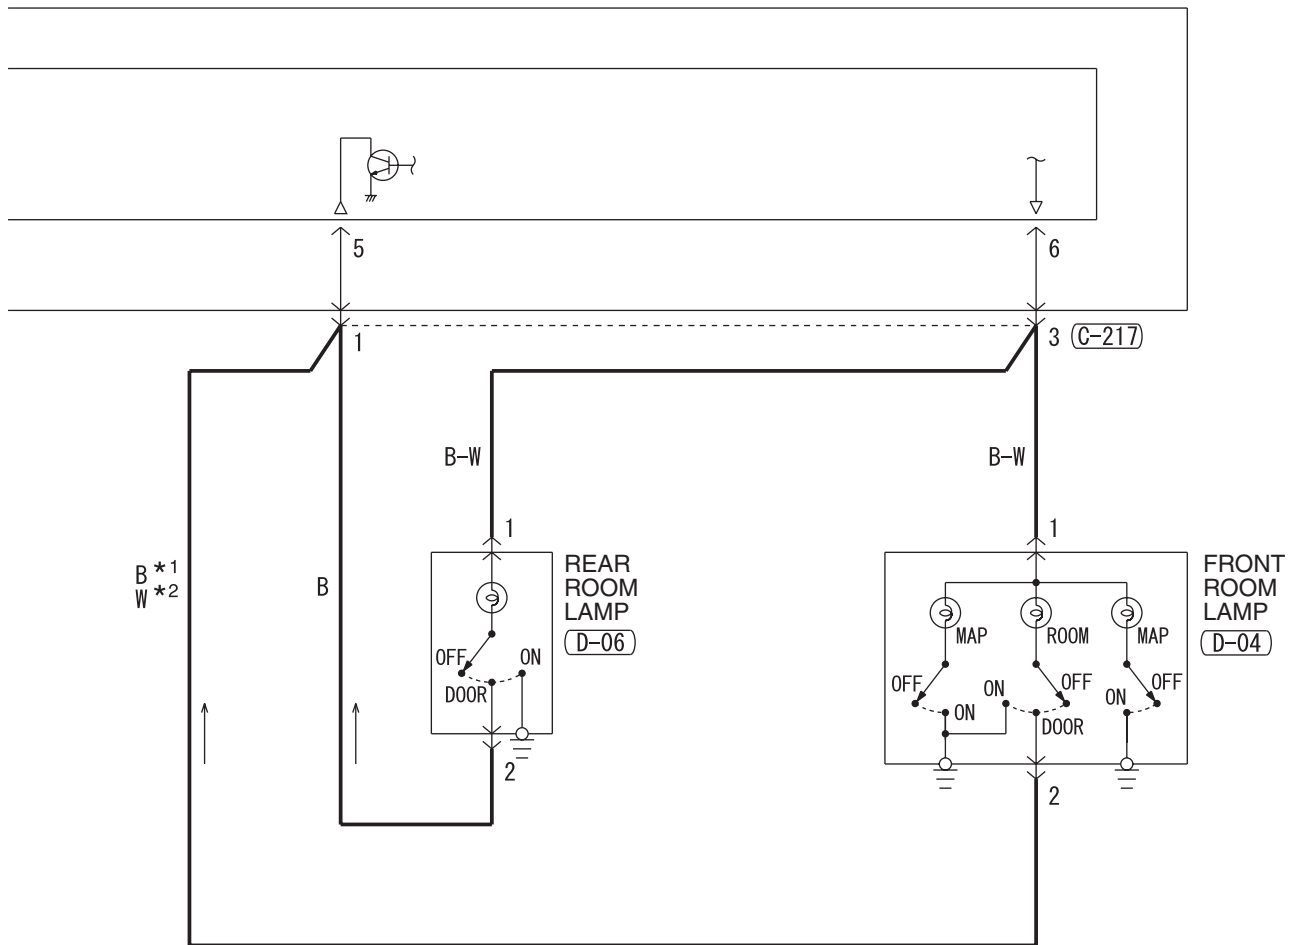

M1901004703332

CENTRAL DOOR LOCKING SYSTEM <SEDAN LHD WITH KEYLESS ENTRY> (CONTINUED)

CENTRAL DOOR LOCKING SYSTEM <SEDAN LHD WITH KEYLESS ENTRY> (CONTINUED)

5

NOTE  
 \*1: VEHICLES WITHOUT CORTAIN AIR BAG  
 \*2: VEHICLES WITH CORTAIN AIR BAG