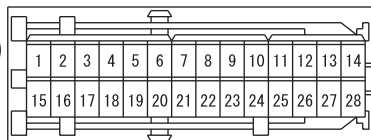

ABS <LHD> (CONTINUED)

3

WHEEL SPEED SENSOR

H6J15E30BA