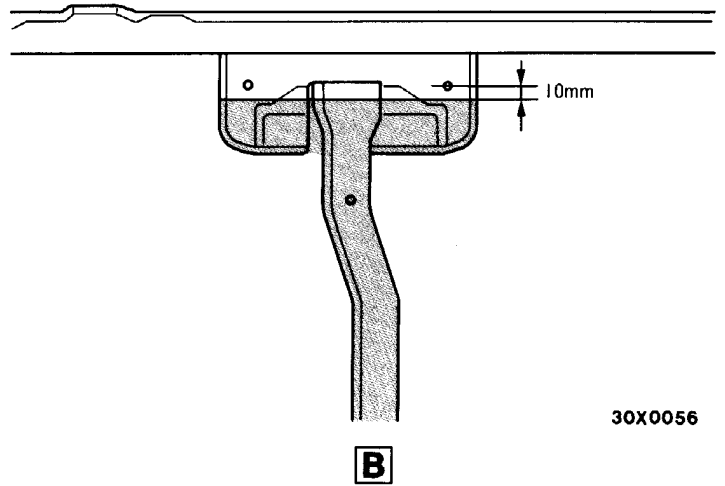

BODY COLOURING

BLACK PAINT

■ : AC10657 (Black)