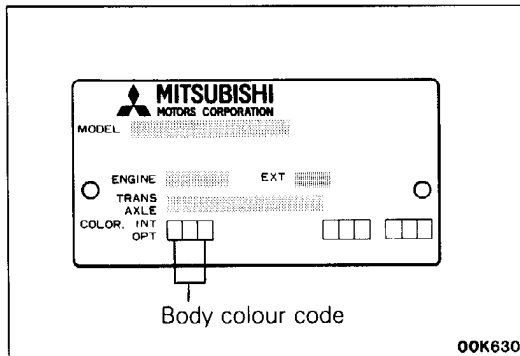

BODY COLOUR CODE INTERPRETATION

The information contained in the body colour code is explained in the body colour charts.