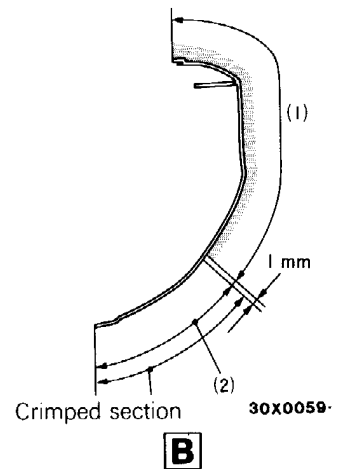

## BODY COLOUR CODE INTERPRETATION

The information contained in the body colour code is explained in the body colour charts.

**BODY COLOUR CHARTS**

Body colour code	Colour	Colour number	Body colour name	Composition of film	Engine compartment and luggage compartment colour	
					Colour number	Colour
W09	WHITE	AC10809	Sophia White	Solid	AC10739	WHITE
H07	DARK GRAY	AC11007	Toledo Silver	Metallic + Coloured pearl (2C1B)	AC11005	DARK GRAY
H93	WARM SILVER	AC10993	Alhambra Silver	Coloured pearl (2C1B)	AC11043	LIGHT GRAY
X94	LAMP BLACK	AC10894	Lamp Black	Solid	AC10903	BLACK
R25	RED	AC10925	Kutani Red	Coloured pearl (2C1B)	AC10632	MAROON
R99	MAROON	AC10999	Garnet Mauve	Interference pearl (2C1B)	AC10903	BLACK
S03	BEIGE	AC11003	Altamira Silver	Metallic (4C high brilliance)	AC11044	LIGHT PURPLE
L95	OLIVE	AC10995	Lorie Green	Metallic + Interference pearl (2C1B)	AC11040	GRAY
G35	MEDIUM GREEN	AC11035	Emeraude Green	Metallic + Pearl (2C1B)	AC11009	DARK GREEN
B01	DARK BLUE	AC11001	Rapis Blue	Pearl + Coloured pearl (2C1B)	AC11070	DARK BLUE
B45	BLUE	AC10945	Hessen Blue	Metallic	AC10595	GRAY
B90	DARK BLUE	AC10990	Cordoba Blue	Solid (3C high brilliance)	AC10867	DARK GRAY

**I**

30X0064

**J**

30X0002

**K**

30X0054

**6**

 : AC10657 (Black)

BUMPER (EXCEPT FOR VEHICLES WITH V6 ENGINE FOR EUROPE)

Front bumper

30X0065

30X0057

Rear bumper

30X0067

30X0059

- (1) Body colour
- (2) Parts material colour (Gray)