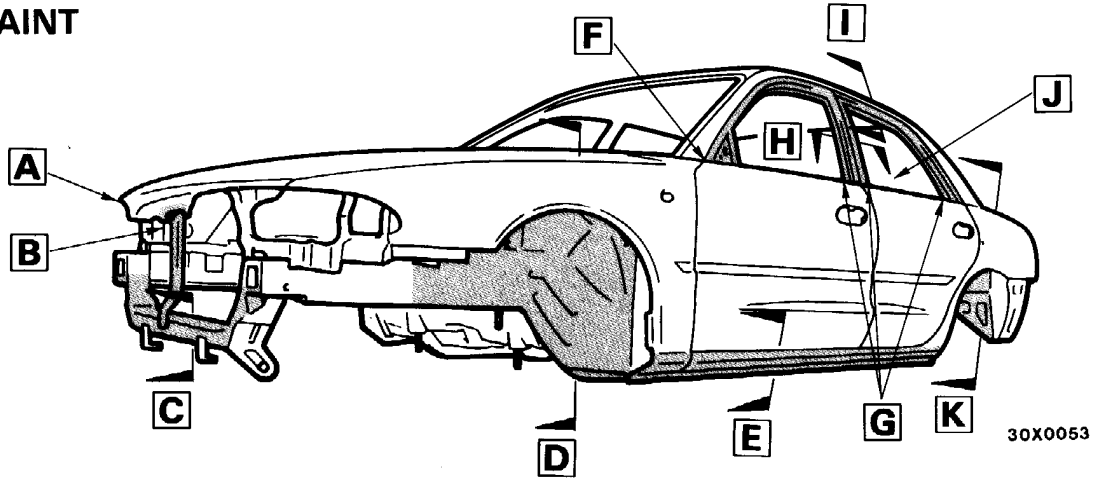

BODY COLOURING

BLACK PAINT

■ : AC10657 (Black)