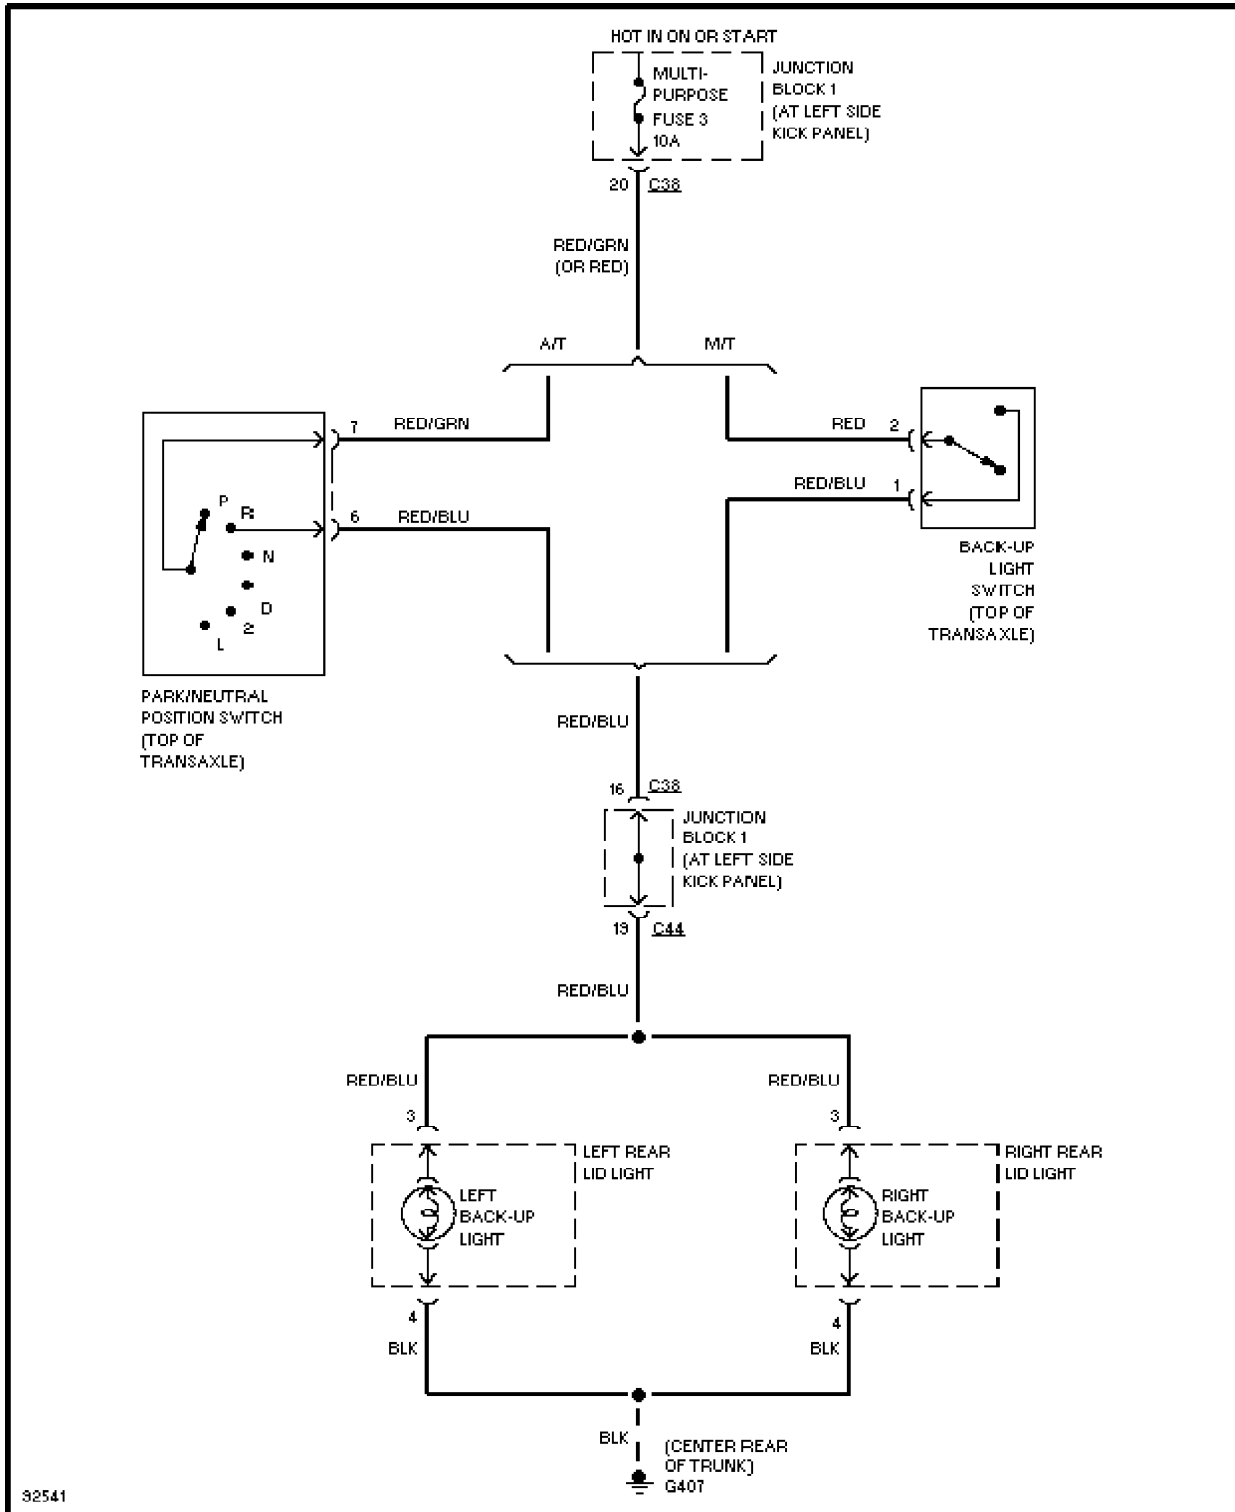

Body Computer Circuits

COMPUTER DATA LINES

Computer Data Lines

COOLING FAN

Cooling Fan Circuit

CRUISE CONTROL

Cruise Control Circuit

DEFOGGERS

92441

Defogger Circuit, W/ ETACS-ECU

Defogger Circuit, W/O ETACS-ECU

ENGINE PERFORMANCE

2.4L

2.4L, Engine Performance Circuits (1 of 2)

2.4L, Engine Performance Circuits (2 of 2)

EXTERIOR LIGHTS