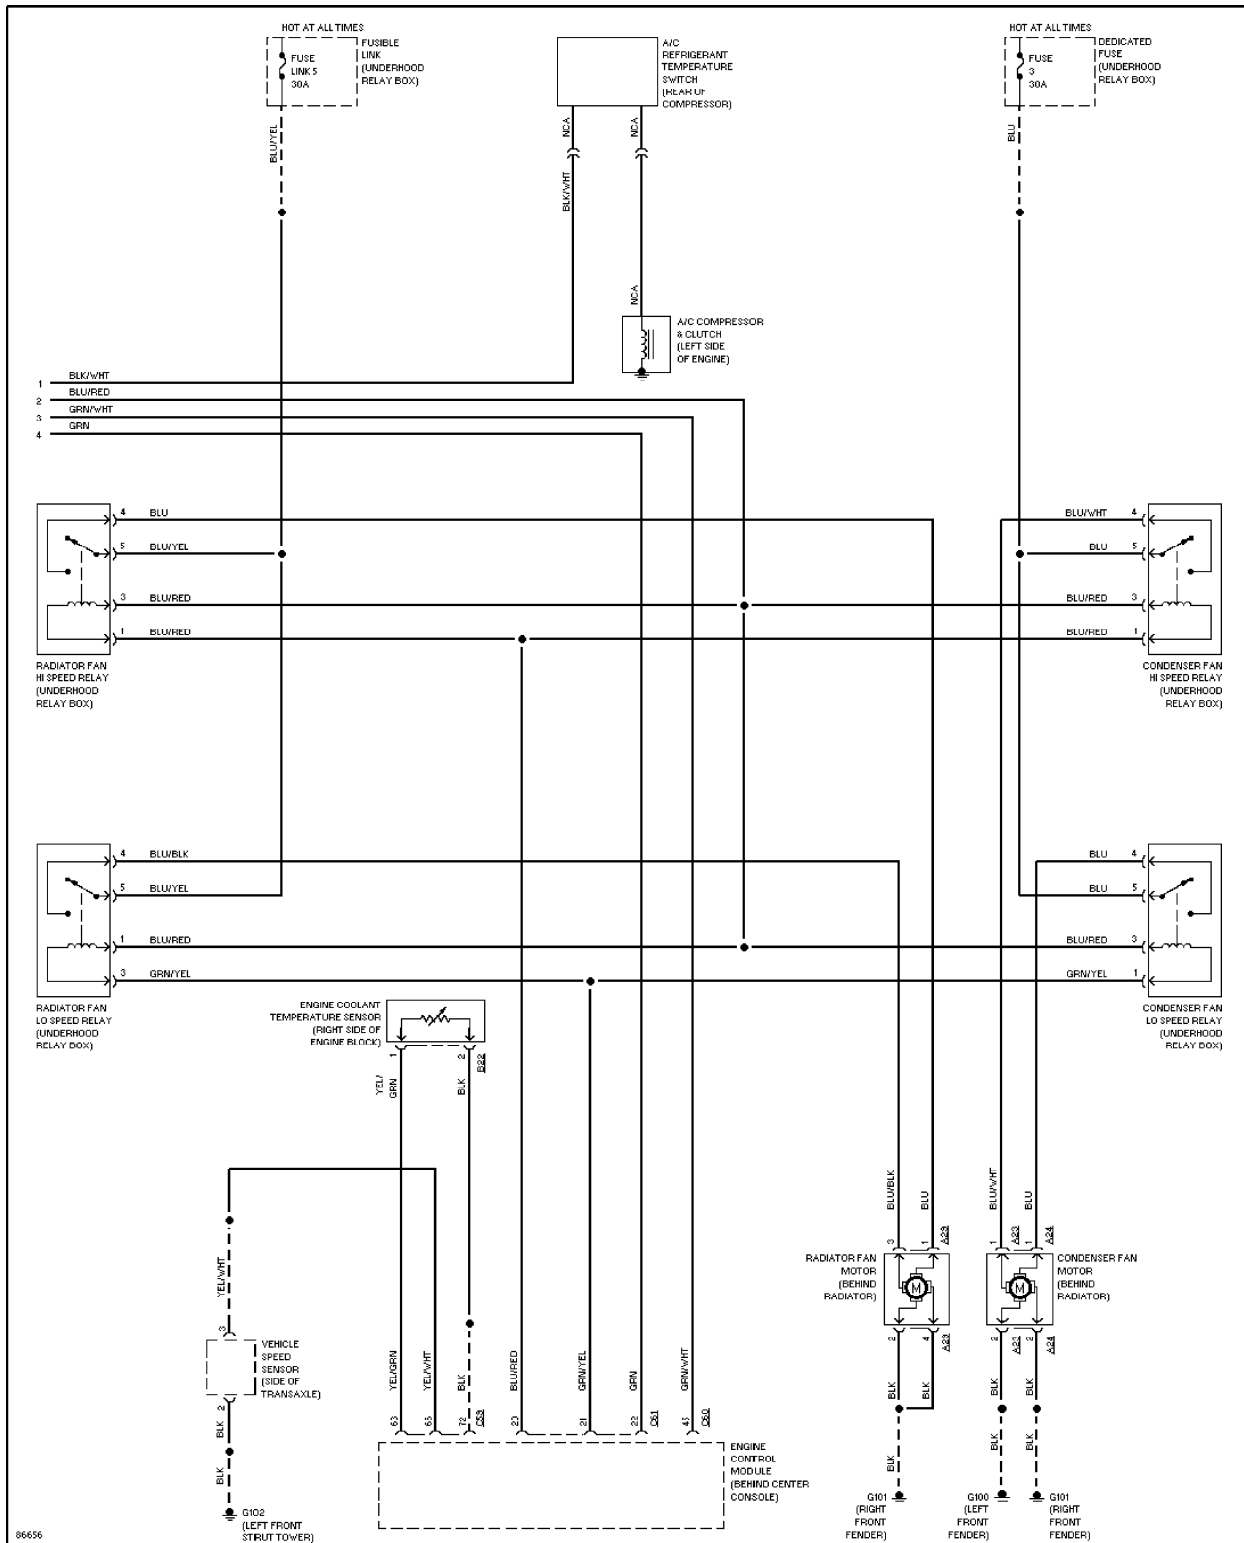

SYSTEM WIRING DIAGRAMS

1998 Mitsubishi Galant

1998 System Wiring Diagrams
Mitsubishi - Galant

AIR CONDITIONING

A/C Circuit, Auto A/C (1 of 2)

A/C Circuit, Auto A/C (2 of 2)

A/C Circuit, Manual A/C (1 of 2)

A/C Circuit, Manual A/C (2 of 2)

Body Computer Circuits

COMPUTER DATA LINES

Computer Data Lines

COOLING FAN

Cooling Fan Circuit

CRUISE CONTROL

Cruise Control Circuit

DEFOGGERS

92441

Defogger Circuit, W/ ETACS-ECU

Defogger Circuit, W/O ETACS-ECU

ENGINE PERFORMANCE

2.4L

2.4L, Engine Performance Circuits (1 of 2)

2.4L, Engine Performance Circuits (2 of 2)

EXTERIOR LIGHTS