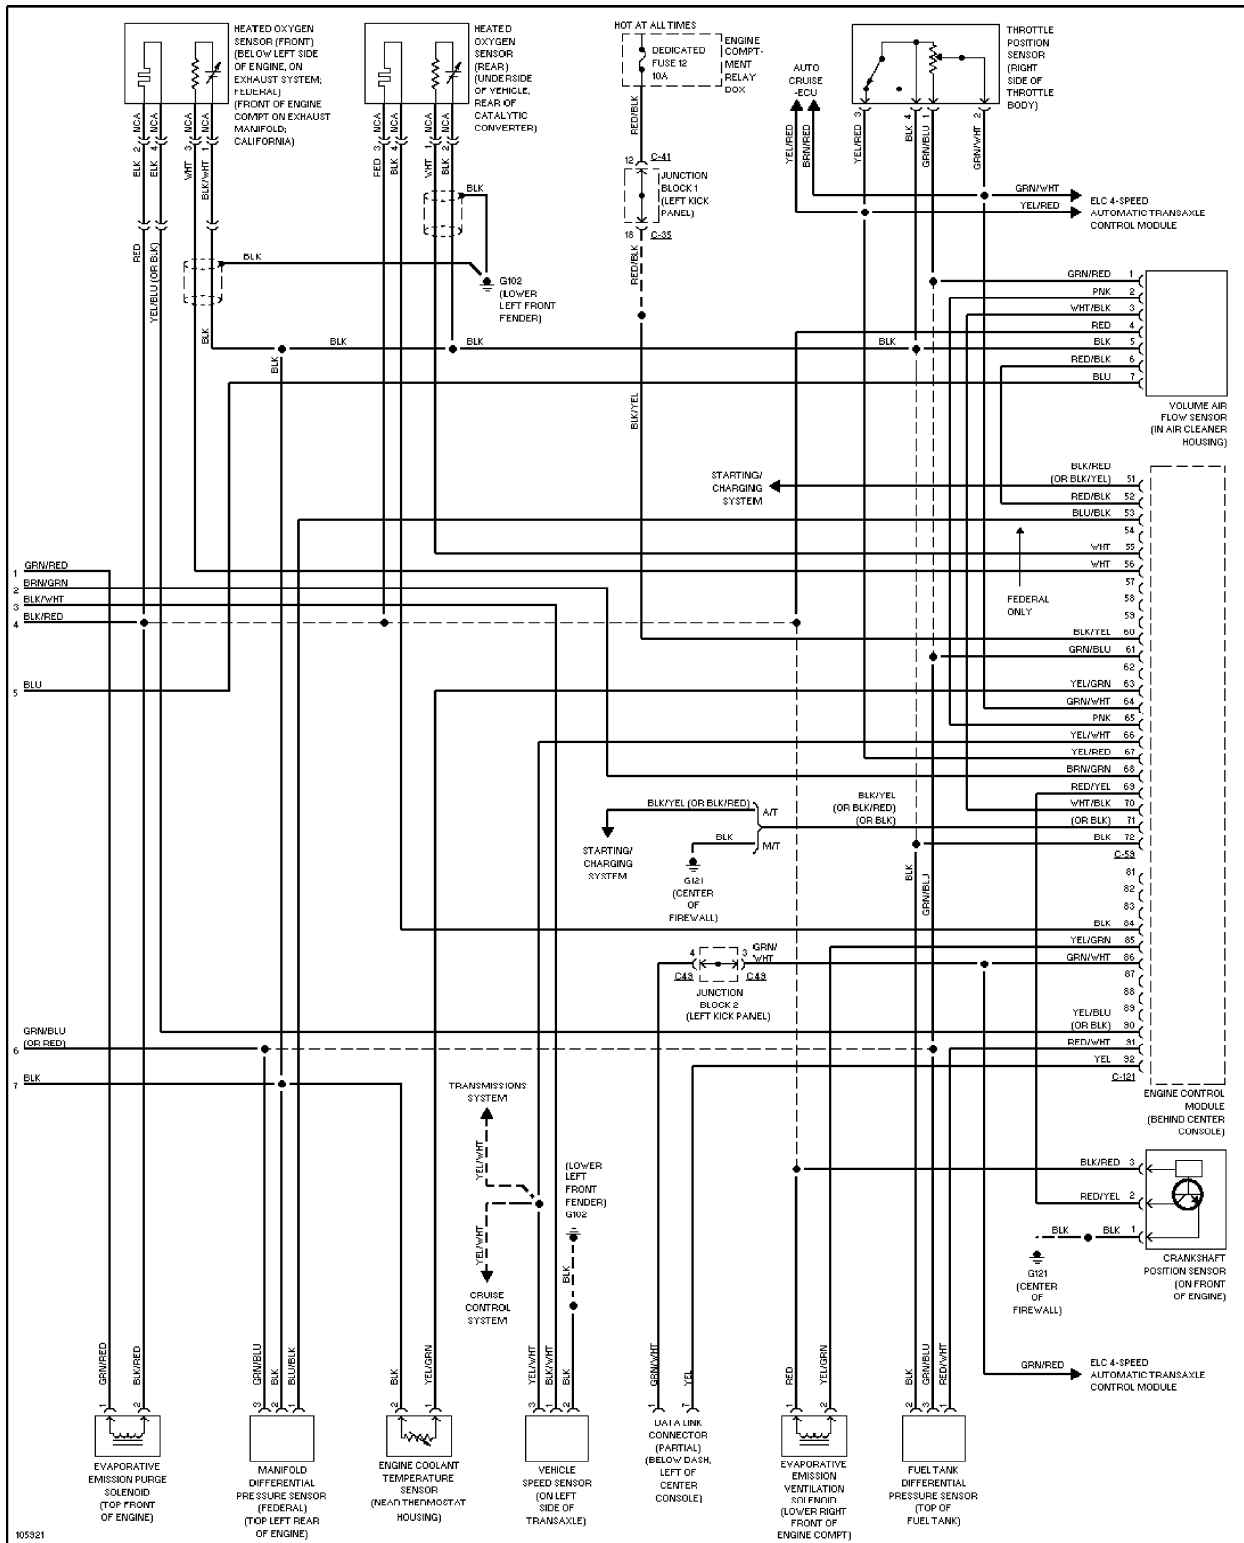

Body Computer Circuits

COMPUTER DATA LINES

Computer Data Lines

COOLING FAN

Cooling Fan Circuit

CRUISE CONTROL

Cruise Control Circuit

DEFOGGERS

92441

Defogger Circuit, W/ ETACS-ECU

Defogger Circuit, W/O ETACS-ECU

ENGINE PERFORMANCE

2.4L

2.4L, Engine Performance Circuits (1 of 2)

2.4L, Engine Performance Circuits (2 of 2)

EXTERIOR LIGHTS

Back-up Lamps Circuit

32542

Exterior Lamps Circuit (1 of 2)

Exterior Lamps Circuit (2 of 2)

GROUND DISTRIBUTION

Ground Distribution Circuit

HEADLIGHTS

32323