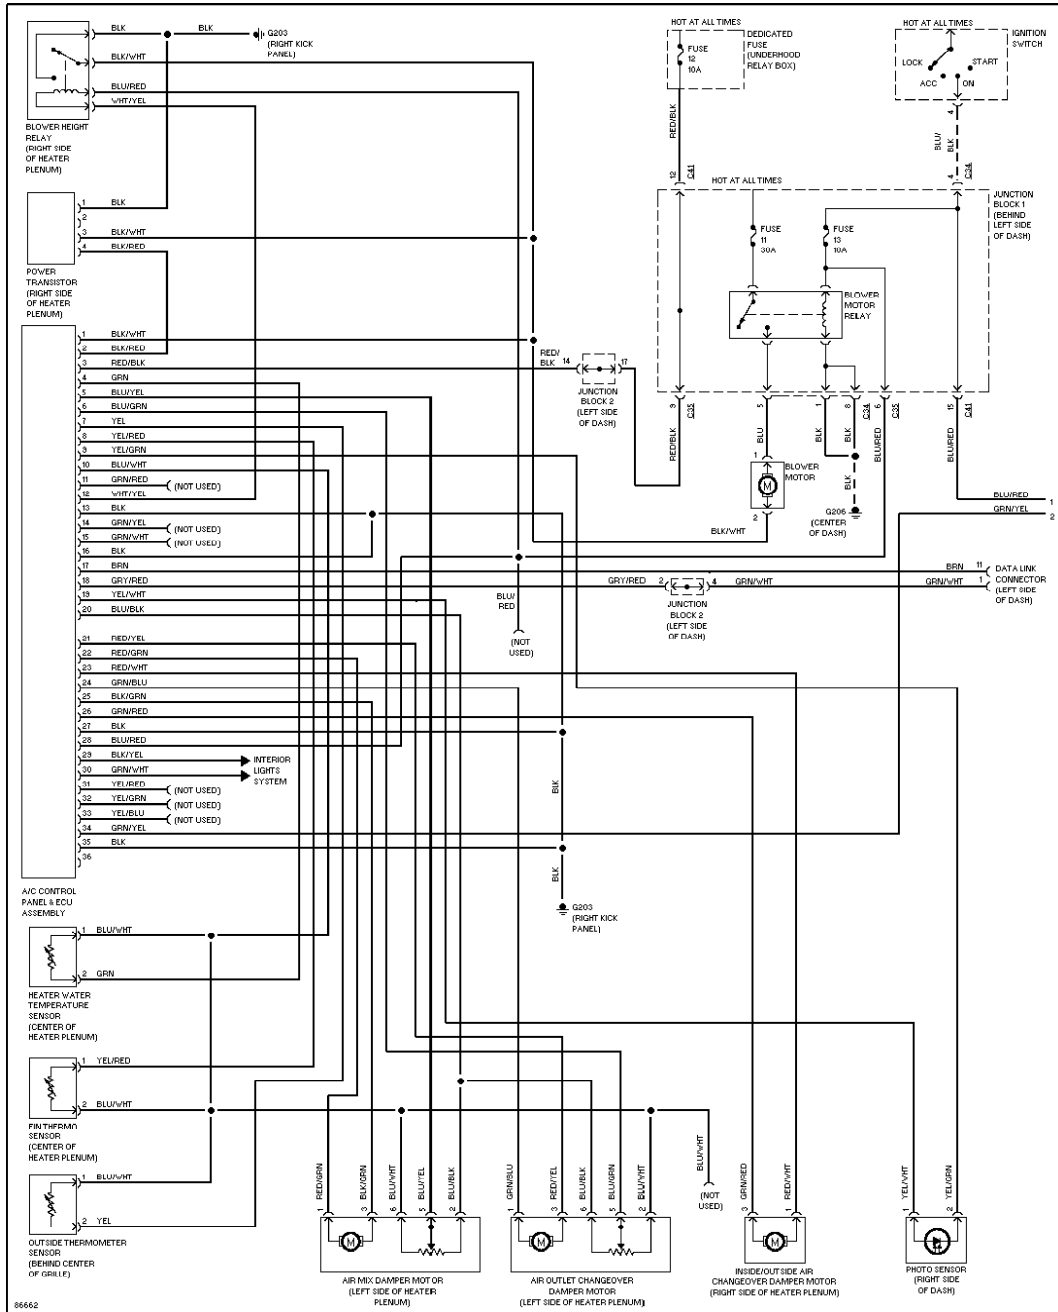

SYSTEM WIRING DIAGRAMS

1998 Mitsubishi Galant

1998 System Wiring Diagrams
Mitsubishi - Galant

AIR CONDITIONING

A/C Circuit, Auto A/C (1 of 2)

A/C Circuit, Auto A/C (2 of 2)

A/C Circuit, Manual A/C (1 of 2)

A/C Circuit, Manual A/C (2 of 2)

Body Computer Circuits

COMPUTER DATA LINES

Computer Data Lines

COOLING FAN

Cooling Fan Circuit

CRUISE CONTROL

Cruise Control Circuit

DEFOGGERS

92441

Defogger Circuit, W/ ETACS-ECU

Defogger Circuit, W/O ETACS-ECU

ENGINE PERFORMANCE

2.4L

2.4L, Engine Performance Circuits (1 of 2)

2.4L, Engine Performance Circuits (2 of 2)

EXTERIOR LIGHTS

92357

Warning System Circuits, W/O ETACS-ECU

WIPER/WASHER

32228

Wiper/Washer Circuit