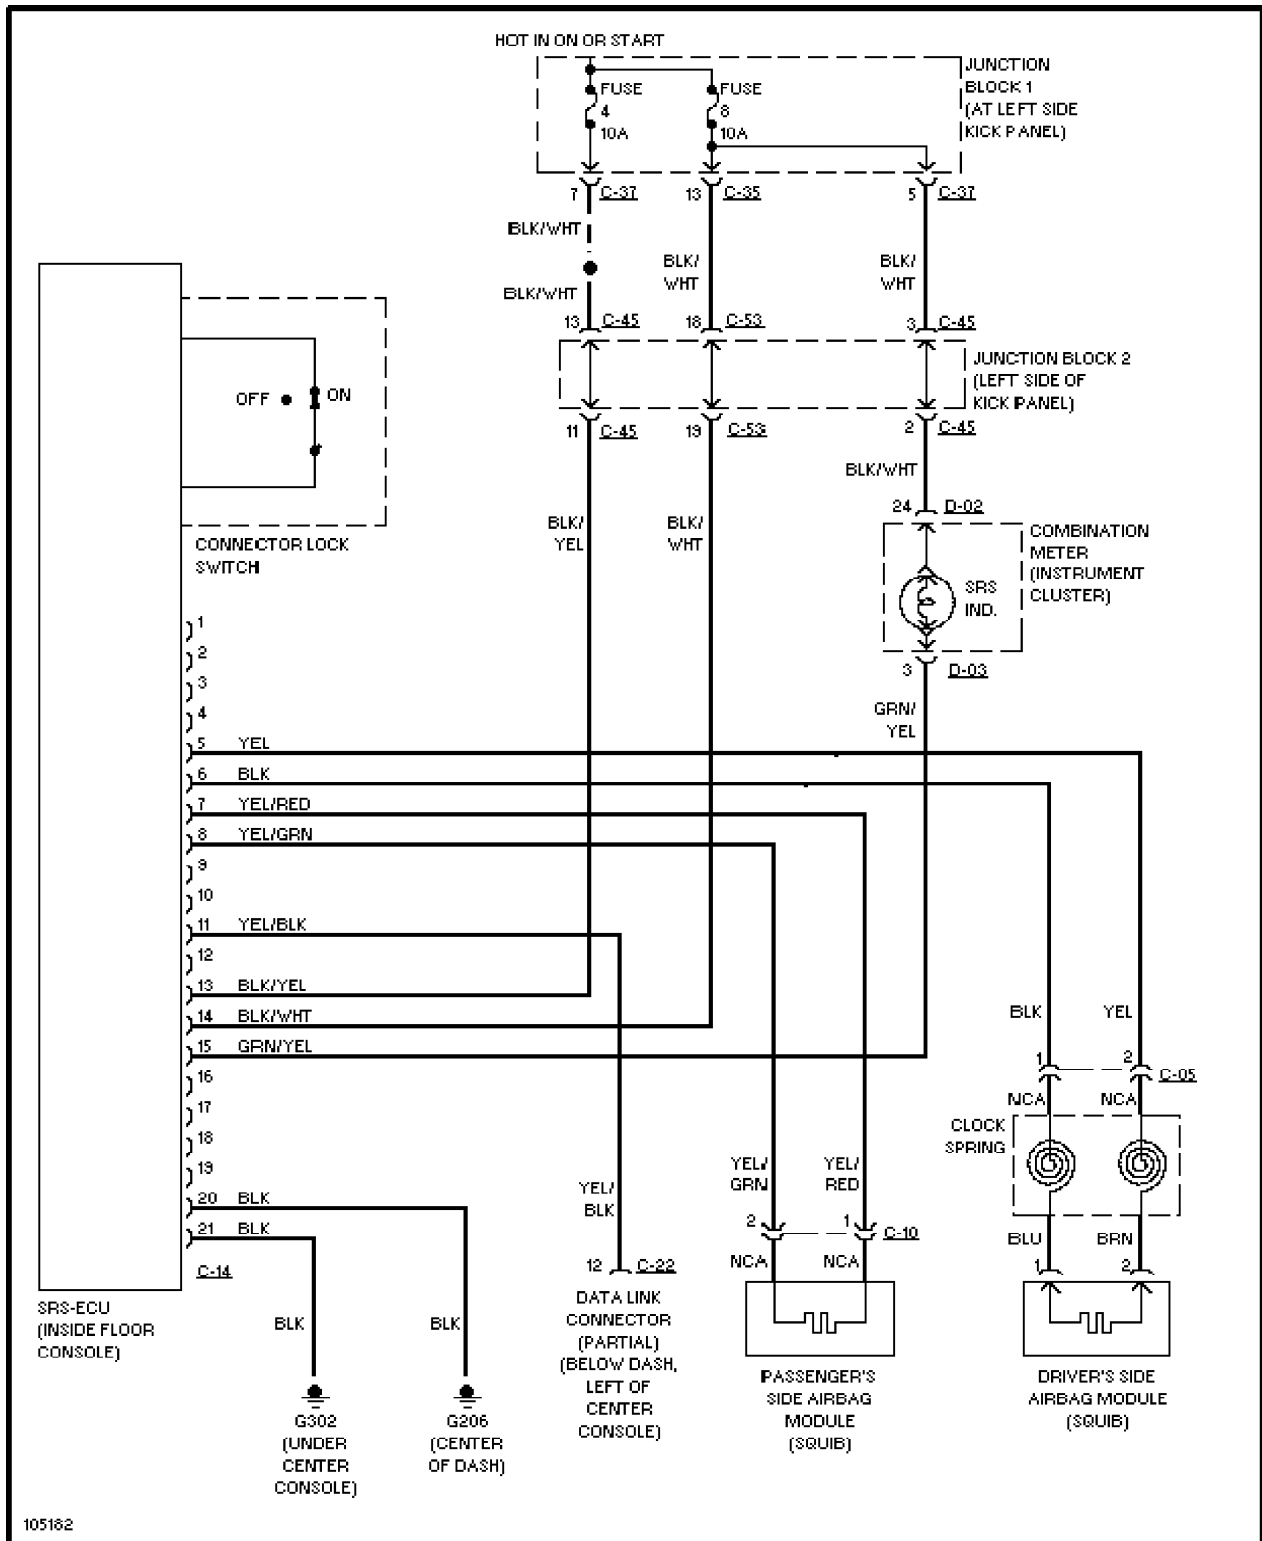

81346

Power Seat Circuits

POWER TOP/SUNROOF

Power Top/Sunroof Circuits

POWER WINDOWS

32415

Charging Circuit

Starting Circuit, W/ Anti-theft

Starting Circuit, W/O Anti-theft

SUPPLEMENTAL RESTRAINTS

Supplemental Restraint Circuit

TRANSMISSION

117500

A/T Circuit

WARNING SYSTEMS

Warning System Circuits, W/ ETACS-ECU

92357

Warning System Circuits, W/O ETACS-ECU

WIPER/WASHER

32228

Wiper/Washer Circuit