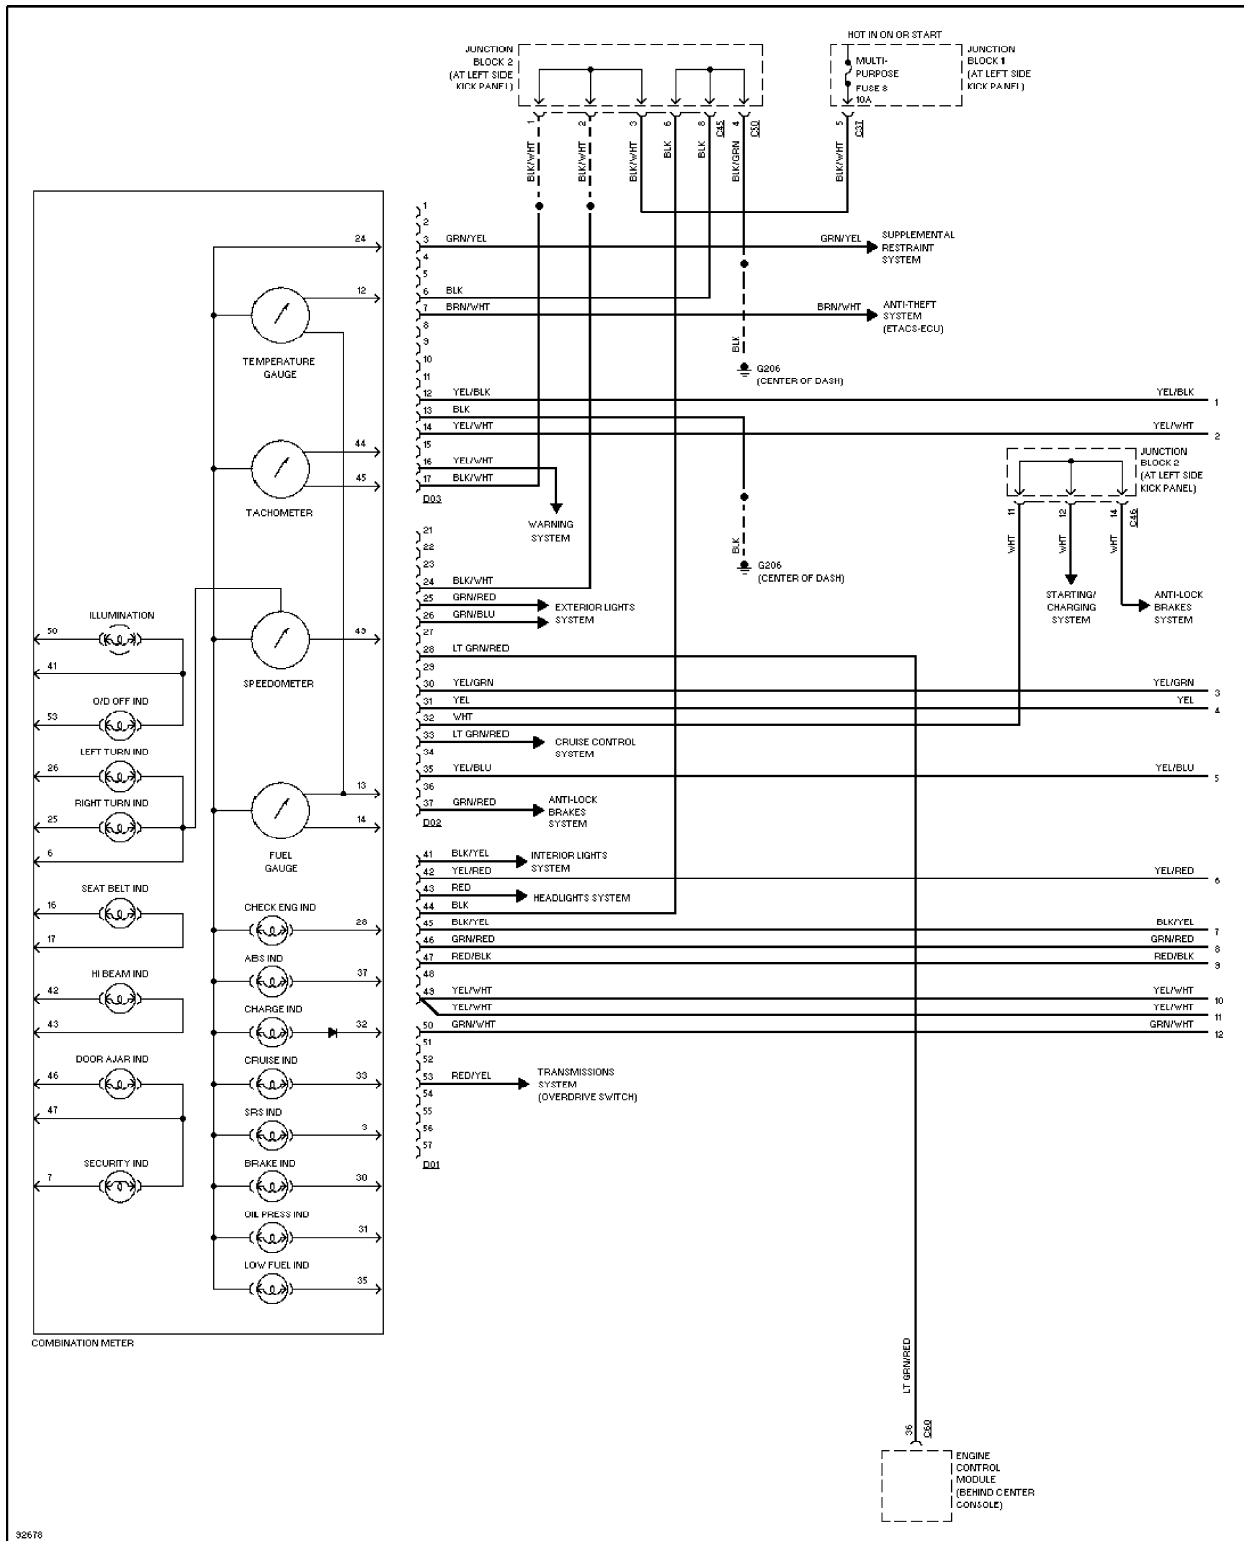

Instrument Cluster Circuit (1 of 2)