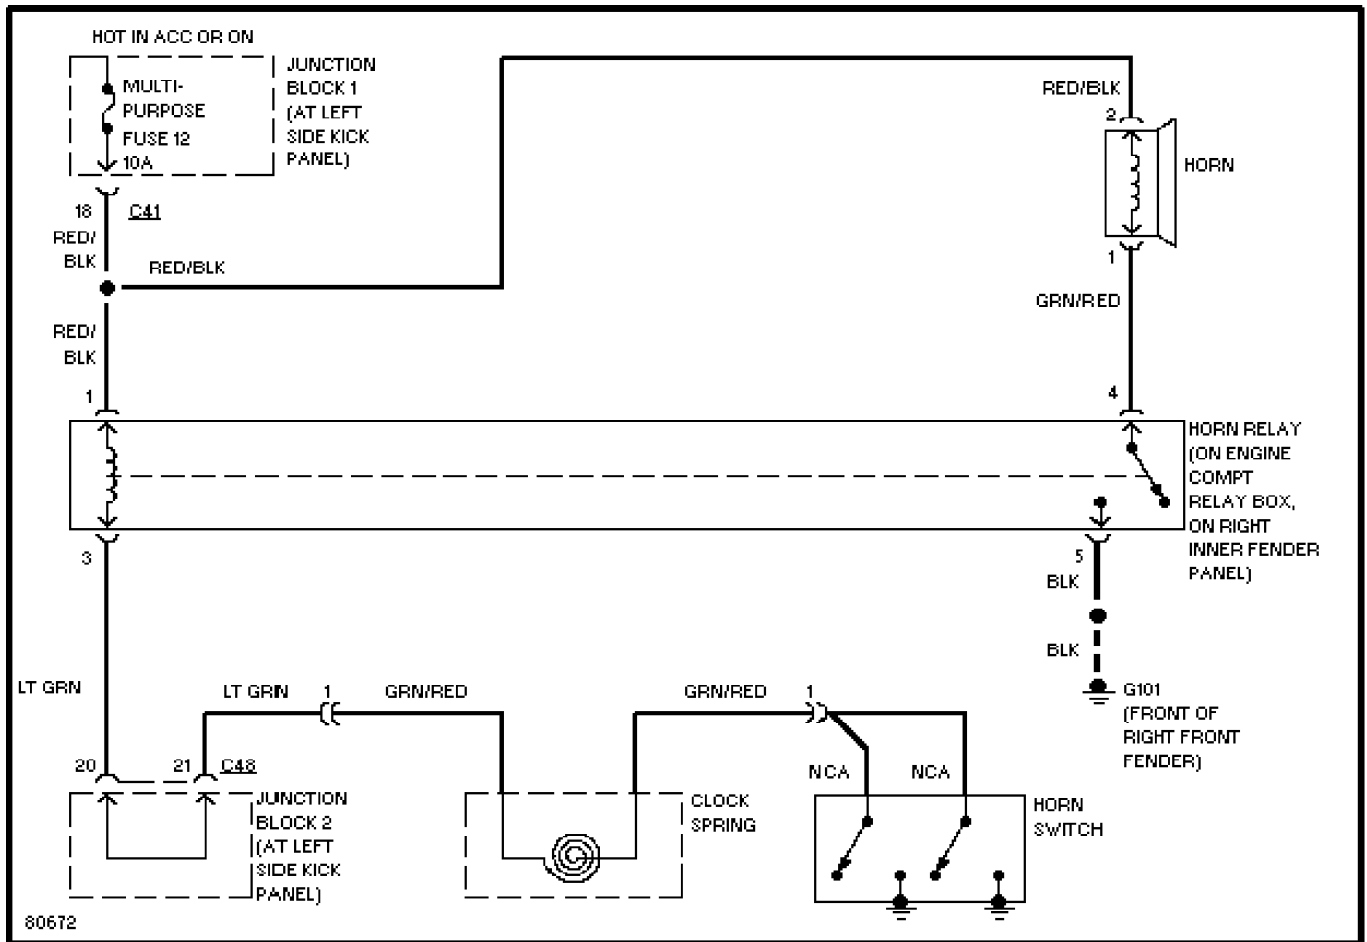

Horn Circuit

INSTRUMENT CLUSTER