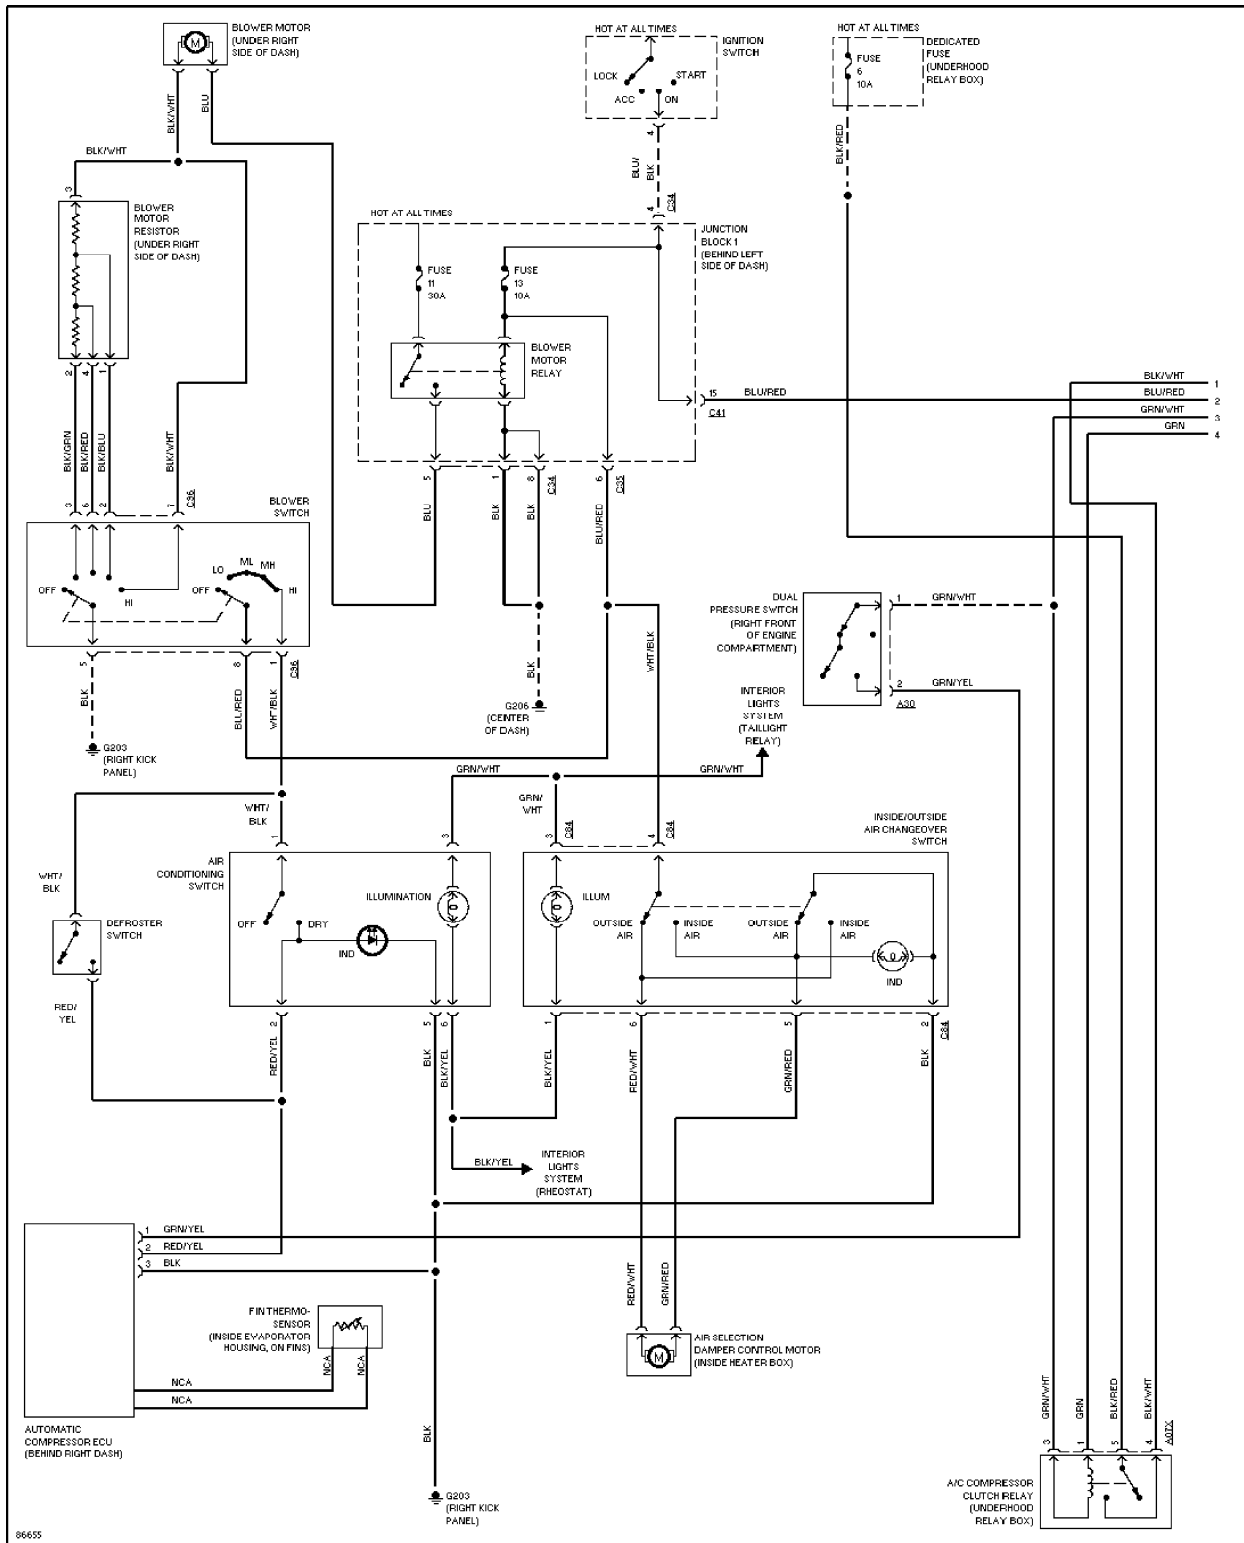

SYSTEM WIRING DIAGRAMS

1998 Mitsubishi Galant

1998 System Wiring Diagrams
Mitsubishi - Galant

AIR CONDITIONING

A/C Circuit, Auto A/C (1 of 2)

A/C Circuit, Auto A/C (2 of 2)

A/C Circuit, Manual A/C (1 of 2)

A/C Circuit, Manual A/C (2 of 2)

Body Computer Circuits

COMPUTER DATA LINES

Computer Data Lines

COOLING FAN

Cooling Fan Circuit

CRUISE CONTROL

Cruise Control Circuit

DEFOGGERS

92441

Defogger Circuit, W/ ETACS-ECU

Defogger Circuit, W/O ETACS-ECU

ENGINE PERFORMANCE

2.4L

2.4L, Engine Performance Circuits (1 of 2)

2.4L, Engine Performance Circuits (2 of 2)

EXTERIOR LIGHTS