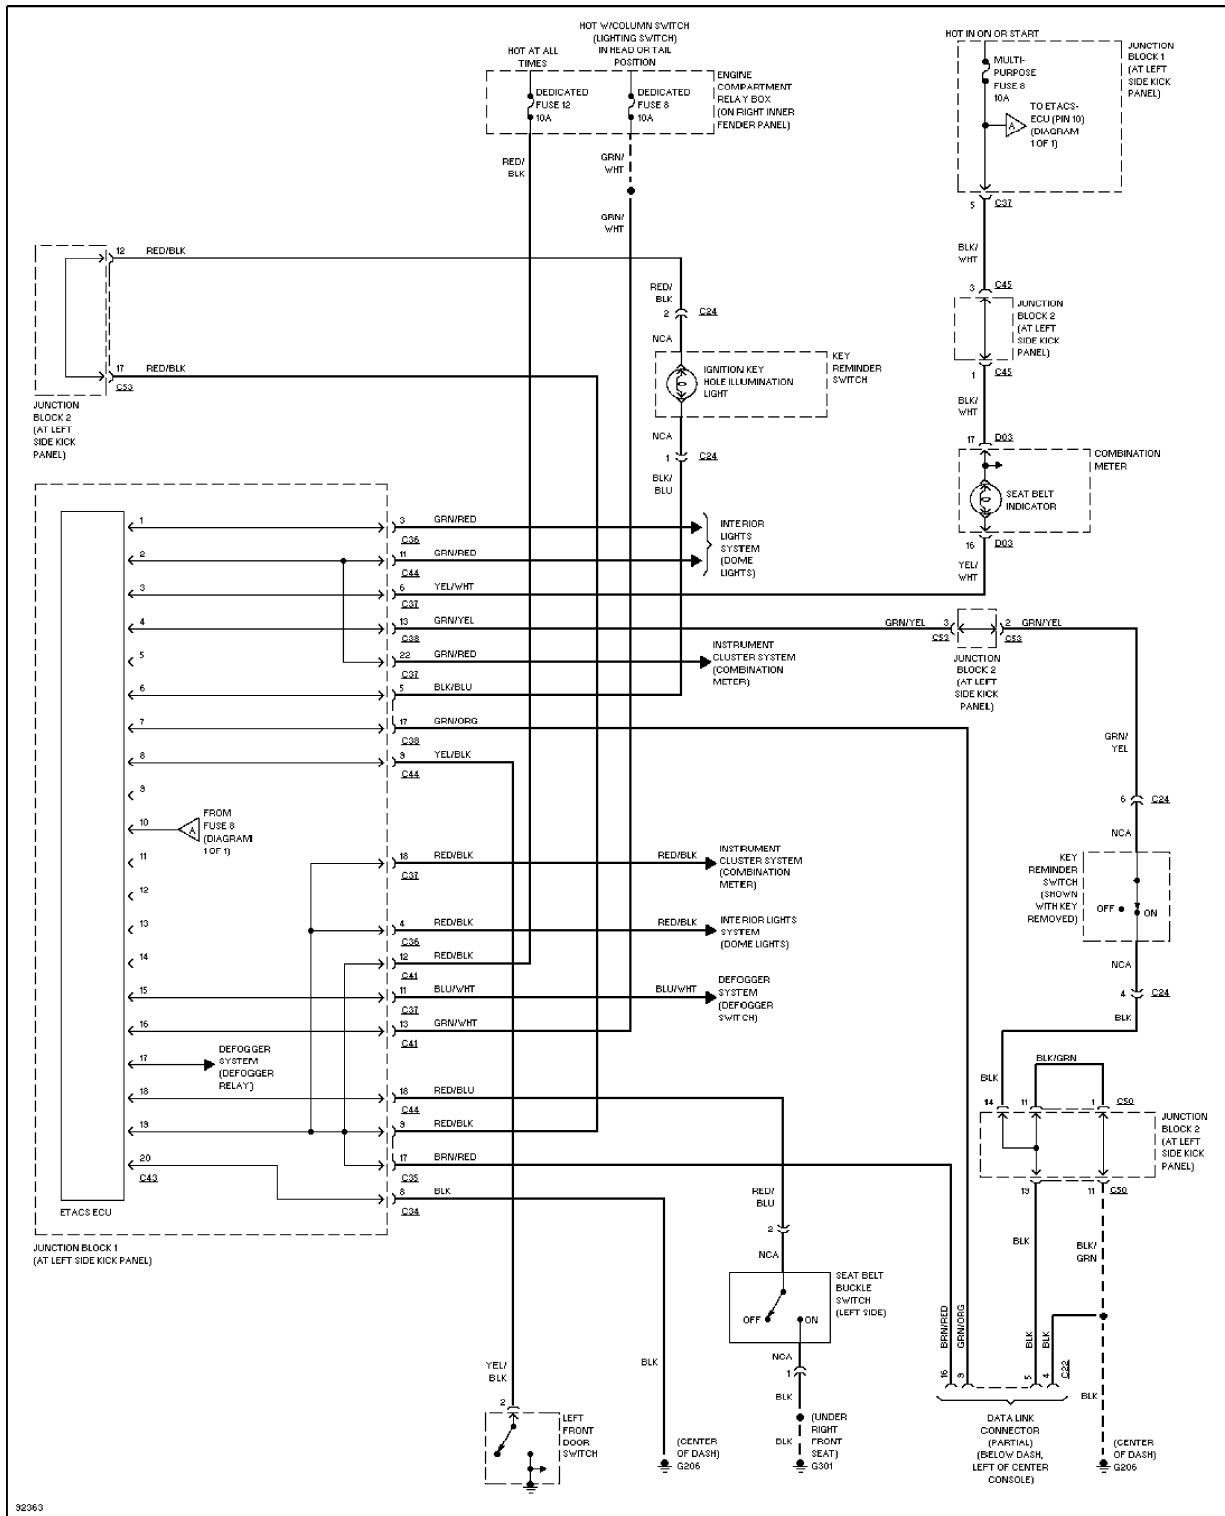

Body Computer Circuits

COMPUTER DATA LINES

Computer Data Lines

COOLING FAN

Cooling Fan Circuit

CRUISE CONTROL

Cruise Control Circuit

DEFOGGERS

92441

Defogger Circuit, W/ ETACS-ECU

Defogger Circuit, W/O ETACS-ECU

ENGINE PERFORMANCE

2.4L

2.4L, Engine Performance Circuits (1 of 2)

2.4L, Engine Performance Circuits (2 of 2)

EXTERIOR LIGHTS

Starting Circuit, W/O Anti-theft

SUPPLEMENTAL RESTRAINTS

Supplemental Restraint Circuit

TRANSMISSION

117500

A/T Circuit

WARNING SYSTEMS

Warning System Circuits, W/ ETACS-ECU

92357

Warning System Circuits, W/O ETACS-ECU

WIPER/WASHER

32228

Wiper/Washer Circuit