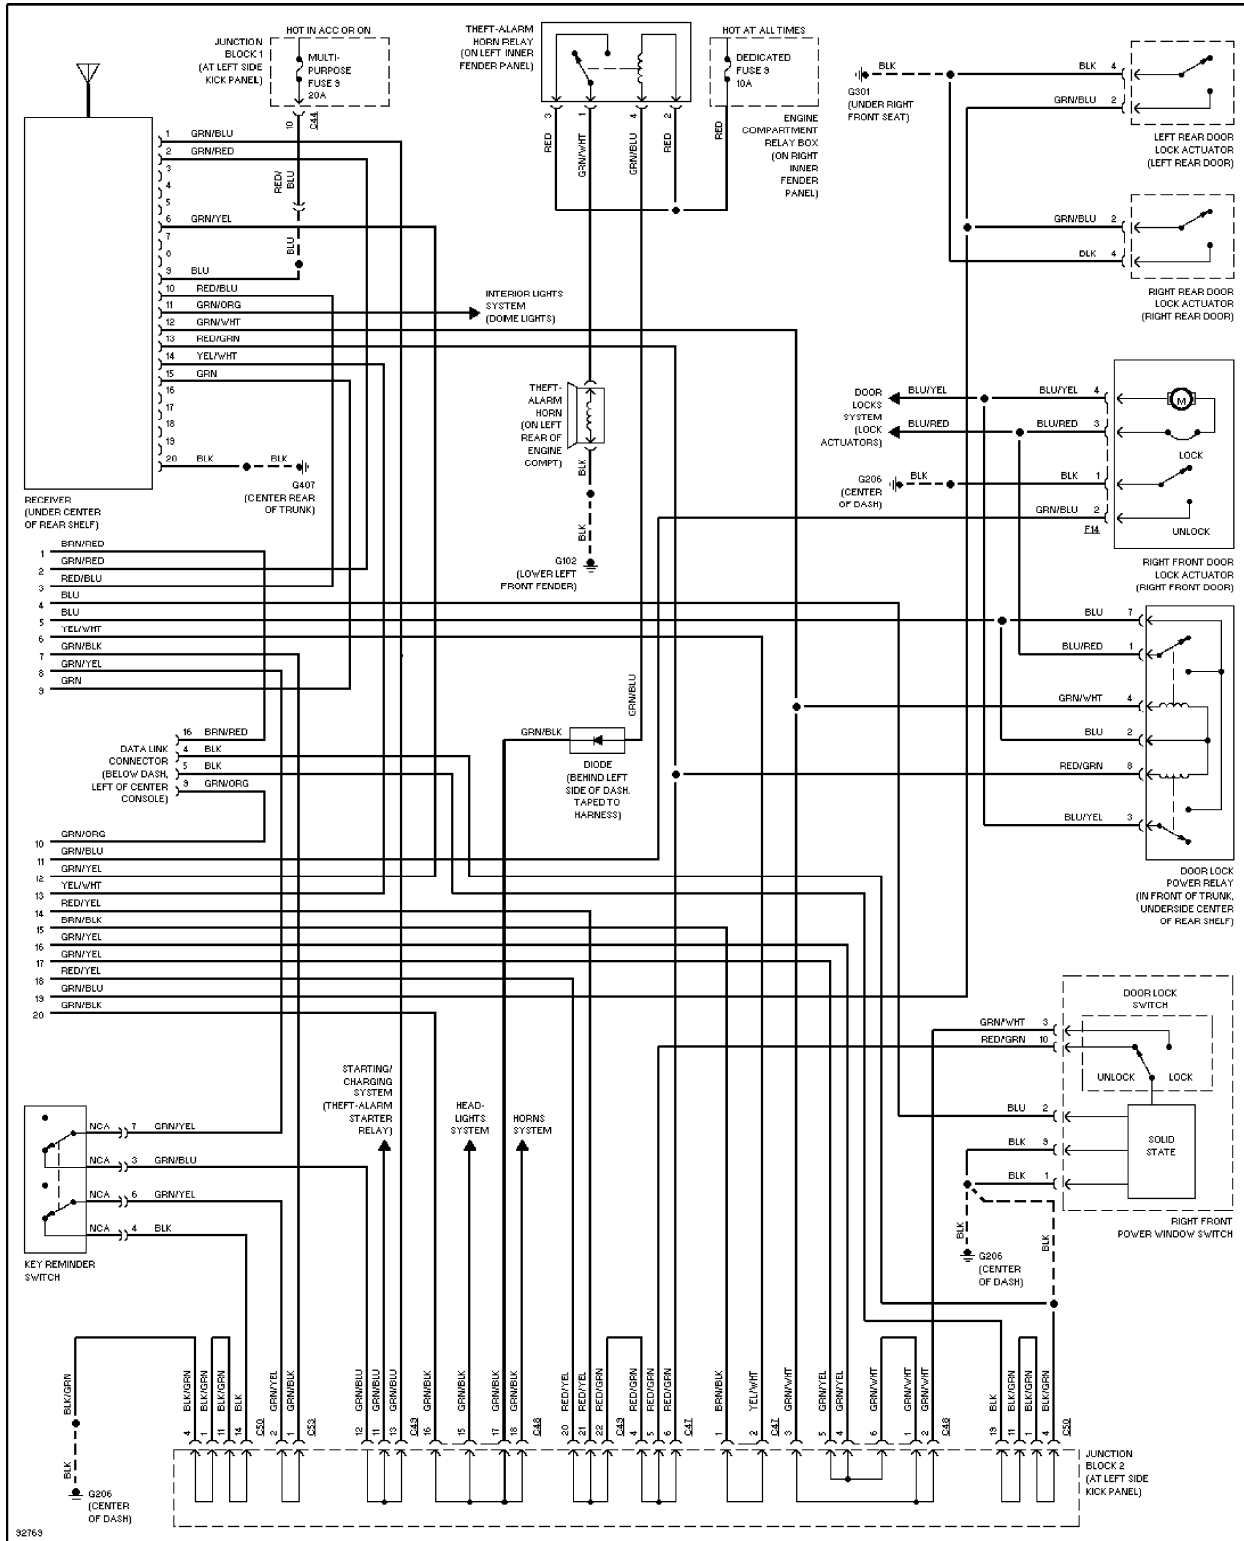

86657

Heater Circuit

ANTI-LOCK BRAKES

Anti-lock Brake Circuits

ANTI-THEFT

Anti-theft Circuit (1 of 2)

Anti-theft Circuit (2 of 2)

BODY COMPUTER

Body Computer Circuits

COMPUTER DATA LINES

Computer Data Lines

COOLING FAN

Cooling Fan Circuit

CRUISE CONTROL

Cruise Control Circuit

DEFOGGERS

92441

Defogger Circuit, W/ ETACS-ECU

Defogger Circuit, W/O ETACS-ECU

ENGINE PERFORMANCE

2.4L

2.4L, Engine Performance Circuits (1 of 2)

2.4L, Engine Performance Circuits (2 of 2)

EXTERIOR LIGHTS

92357

Warning System Circuits, W/O ETACS-ECU

WIPER/WASHER

32228

Wiper/Washer Circuit