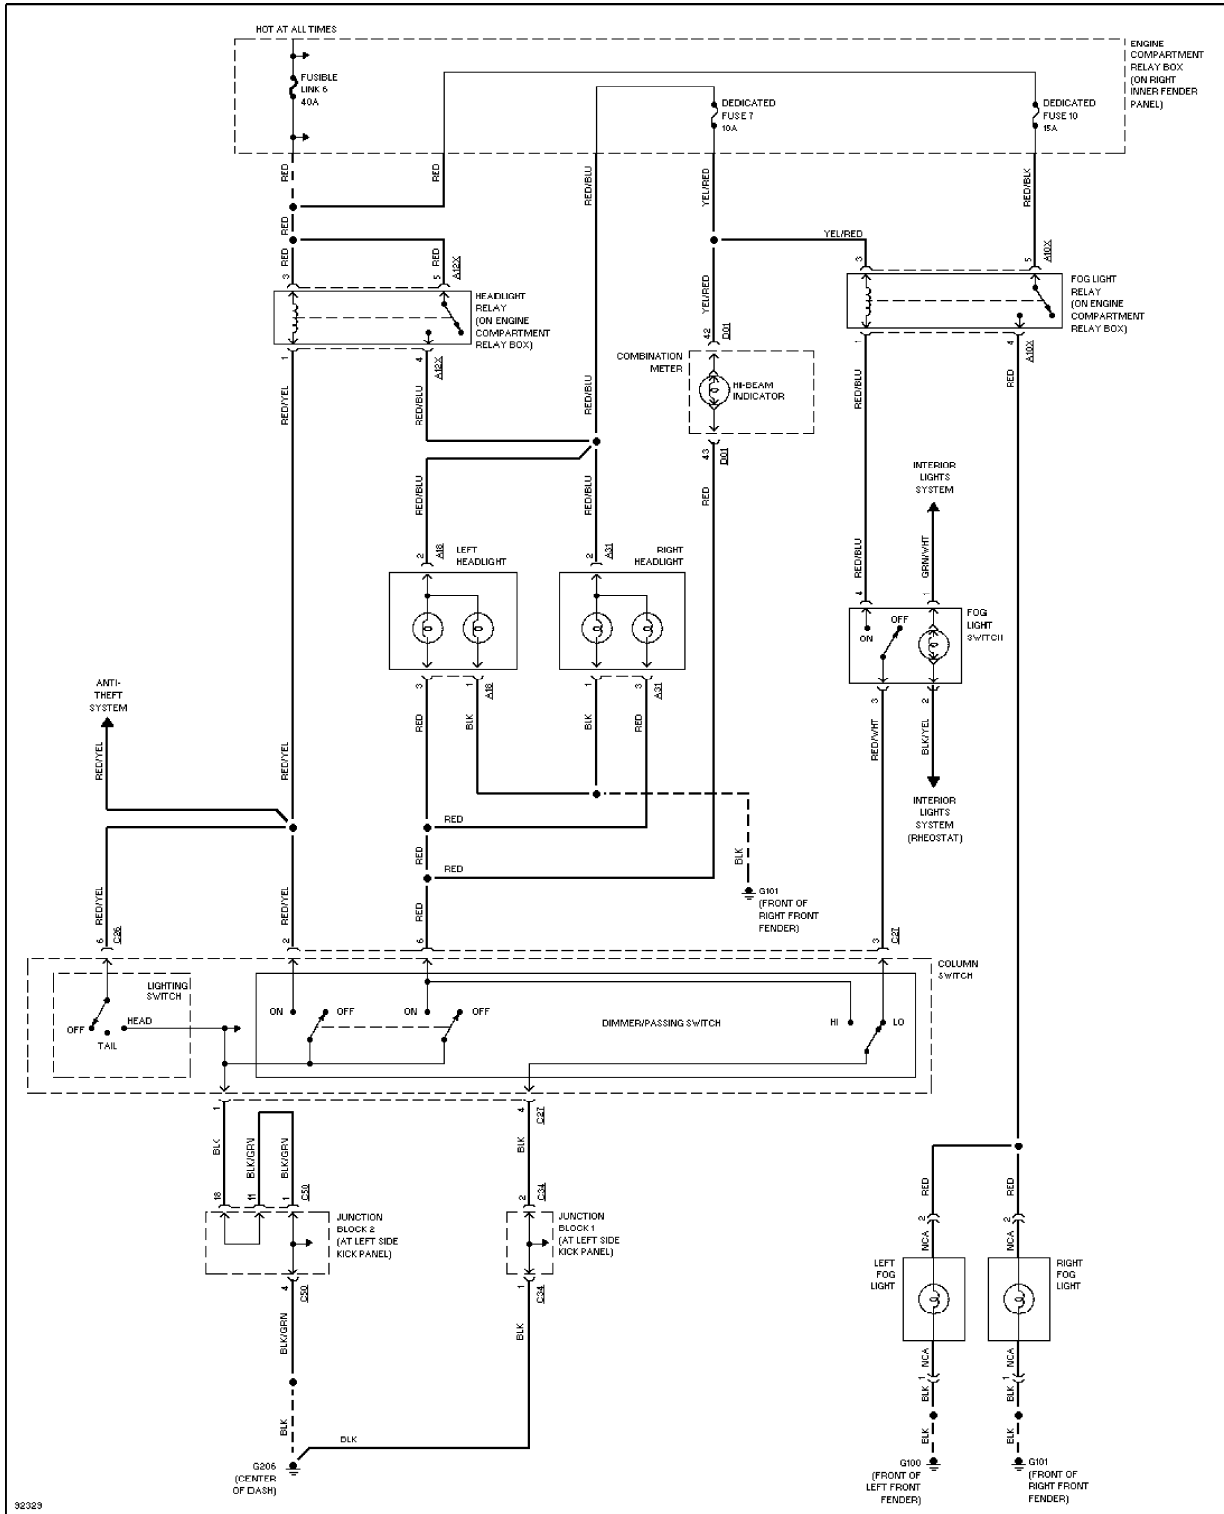

Body Computer Circuits

COMPUTER DATA LINES

Computer Data Lines

COOLING FAN

Cooling Fan Circuit

CRUISE CONTROL

Cruise Control Circuit

DEFOGGERS

92441

Defogger Circuit, W/ ETACS-ECU

Defogger Circuit, W/O ETACS-ECU

ENGINE PERFORMANCE

2.4L

2.4L, Engine Performance Circuits (1 of 2)

2.4L, Engine Performance Circuits (2 of 2)

EXTERIOR LIGHTS

Back-up Lamps Circuit

32542

Exterior Lamps Circuit (1 of 2)

Exterior Lamps Circuit (2 of 2)

GROUND DISTRIBUTION

Ground Distribution Circuit

HEADLIGHTS

32323