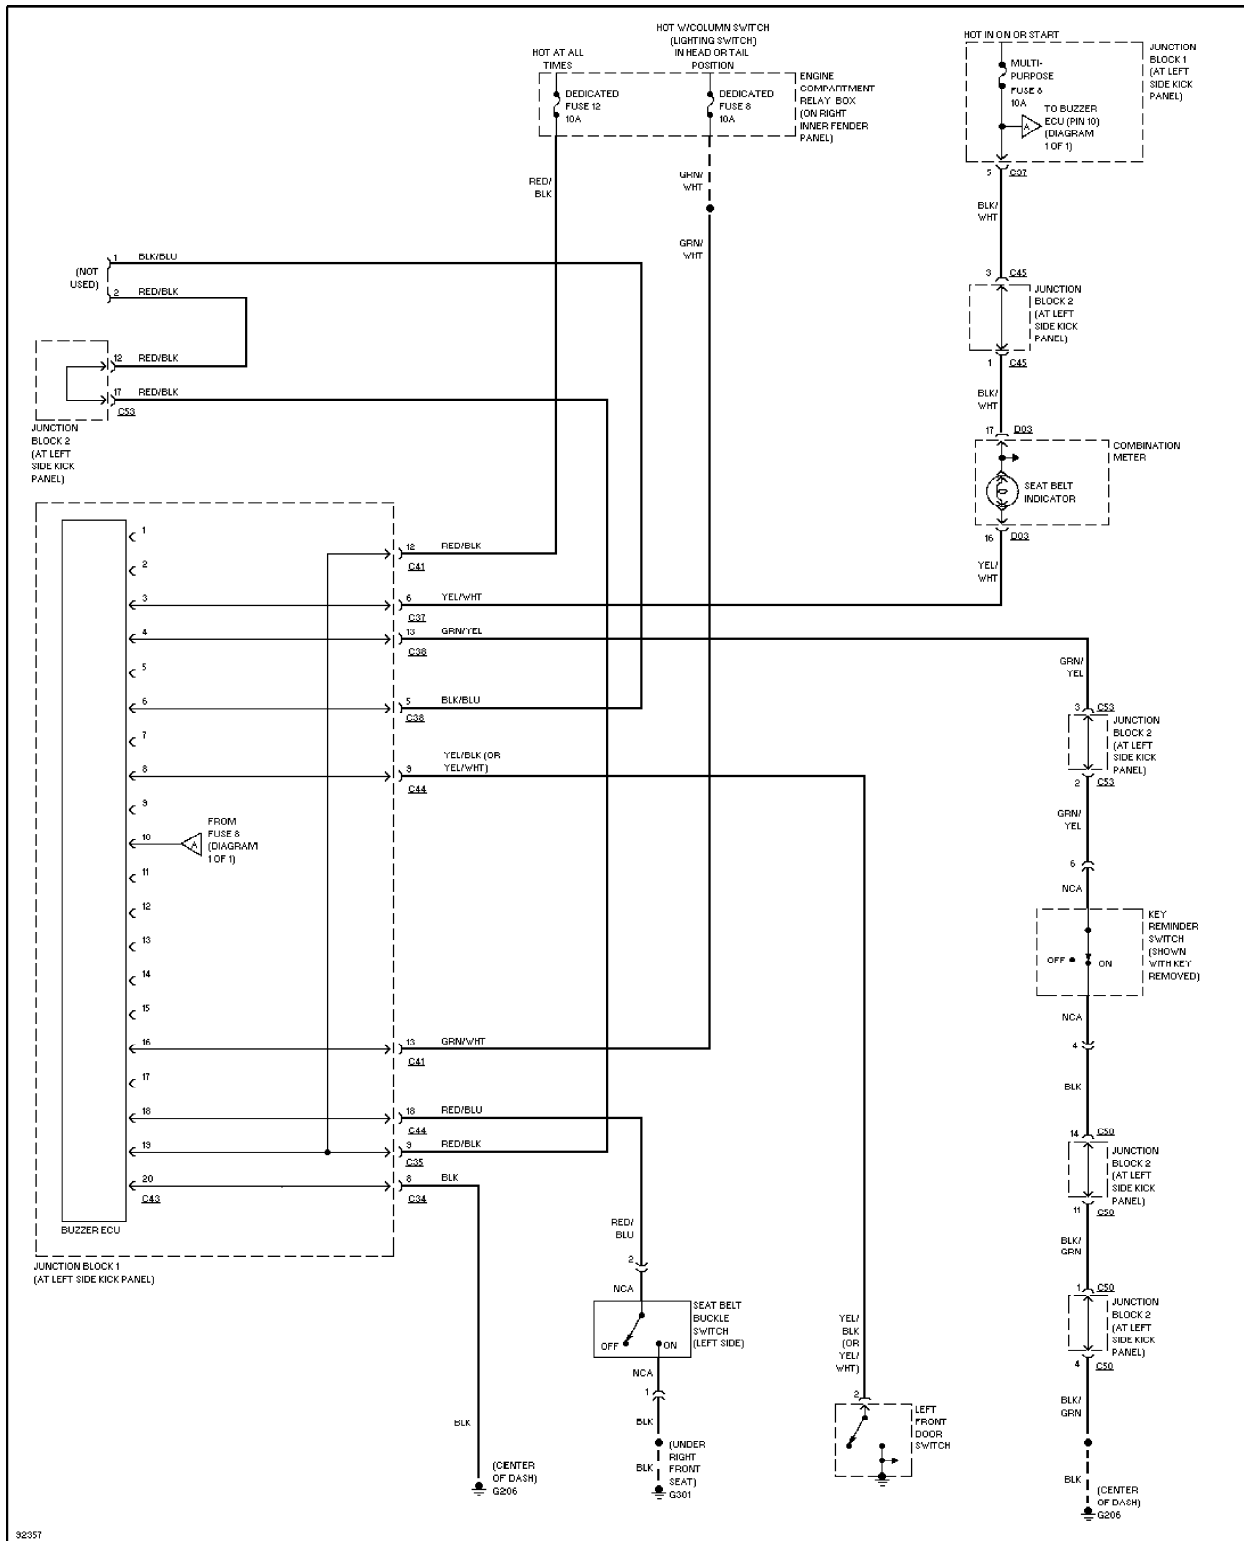

Body Computer Circuits

COMPUTER DATA LINES

Computer Data Lines

COOLING FAN

Cooling Fan Circuit

CRUISE CONTROL

Cruise Control Circuit

DEFOGGERS

92441

Defogger Circuit, W/ ETACS-ECU

Defogger Circuit, W/O ETACS-ECU

ENGINE PERFORMANCE

2.4L

2.4L, Engine Performance Circuits (1 of 2)

2.4L, Engine Performance Circuits (2 of 2)

EXTERIOR LIGHTS

Starting Circuit, W/O Anti-theft

SUPPLEMENTAL RESTRAINTS

Supplemental Restraint Circuit

TRANSMISSION

117500

A/T Circuit

WARNING SYSTEMS

Warning System Circuits, W/ ETACS-ECU

92357

Warning System Circuits, W/O ETACS-ECU

WIPER/WASHER

32228

Wiper/Washer Circuit