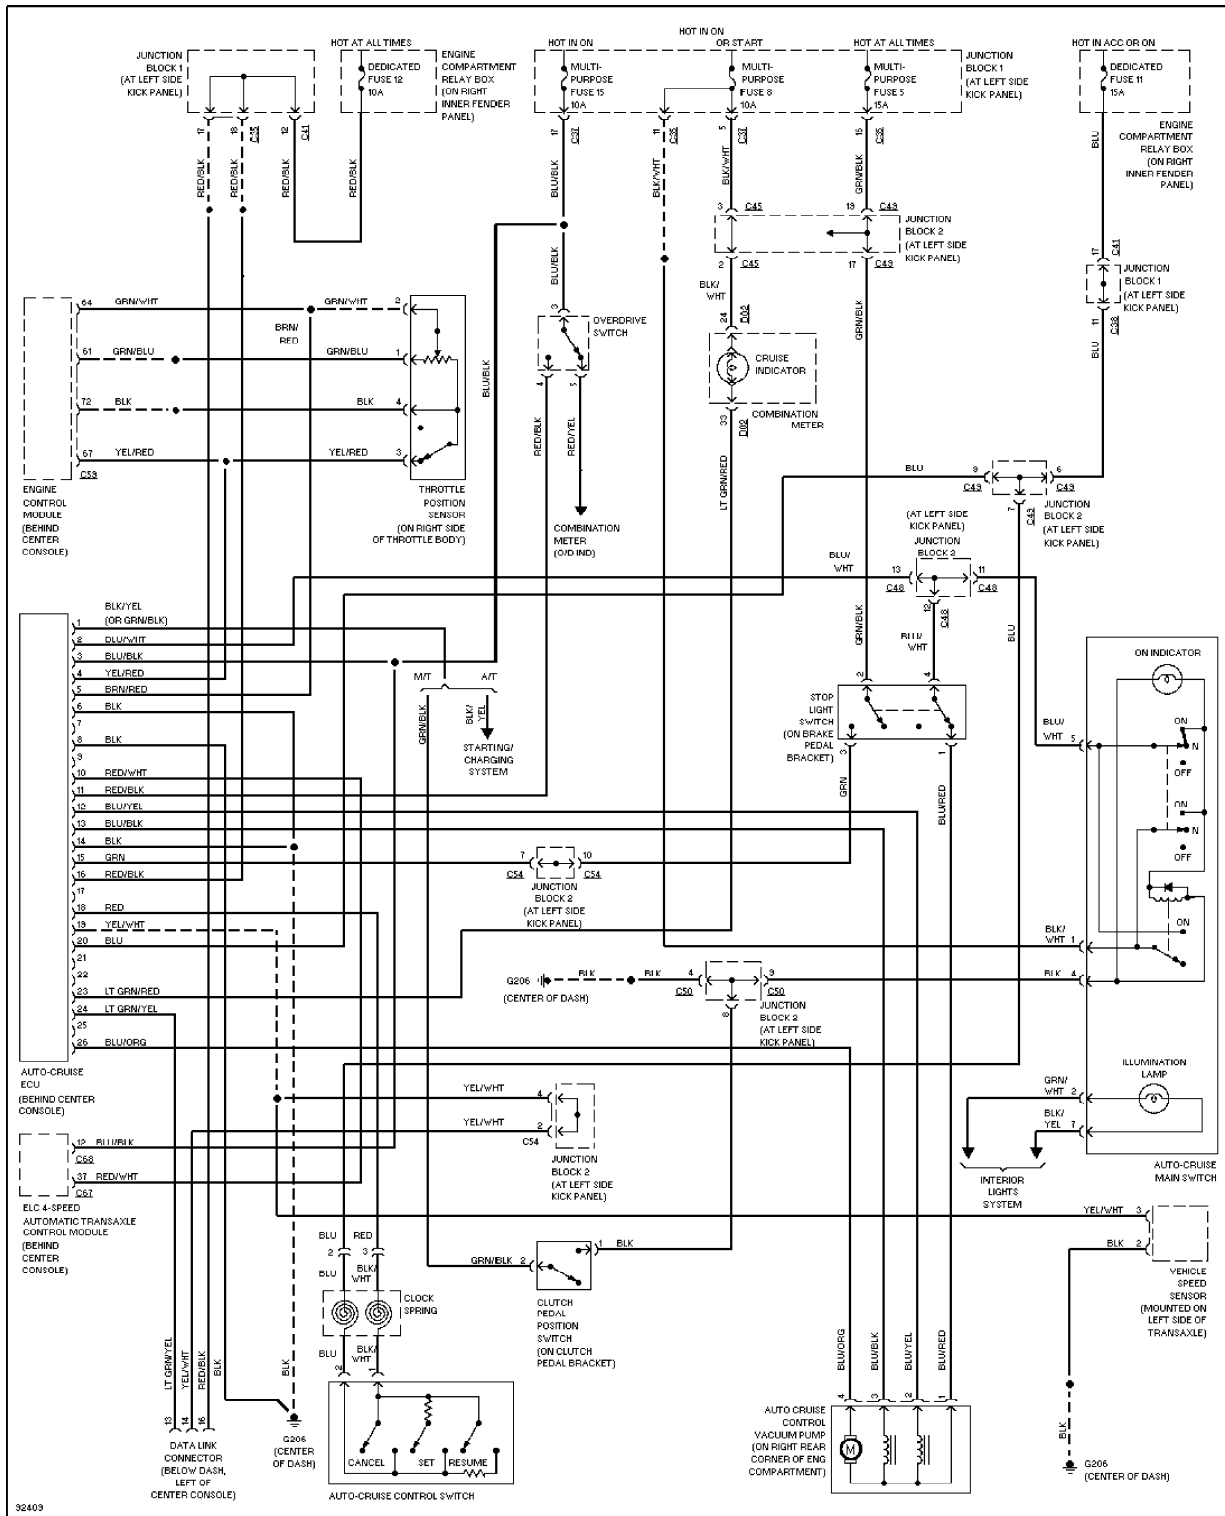

Body Computer Circuits

COMPUTER DATA LINES

Computer Data Lines

COOLING FAN

Cooling Fan Circuit

CRUISE CONTROL

Cruise Control Circuit

DEFOGGERS

92441

Defogger Circuit, W/ ETACS-ECU

Defogger Circuit, W/O ETACS-ECU

ENGINE PERFORMANCE

2.4L

2.4L, Engine Performance Circuits (1 of 2)

2.4L, Engine Performance Circuits (2 of 2)

EXTERIOR LIGHTS