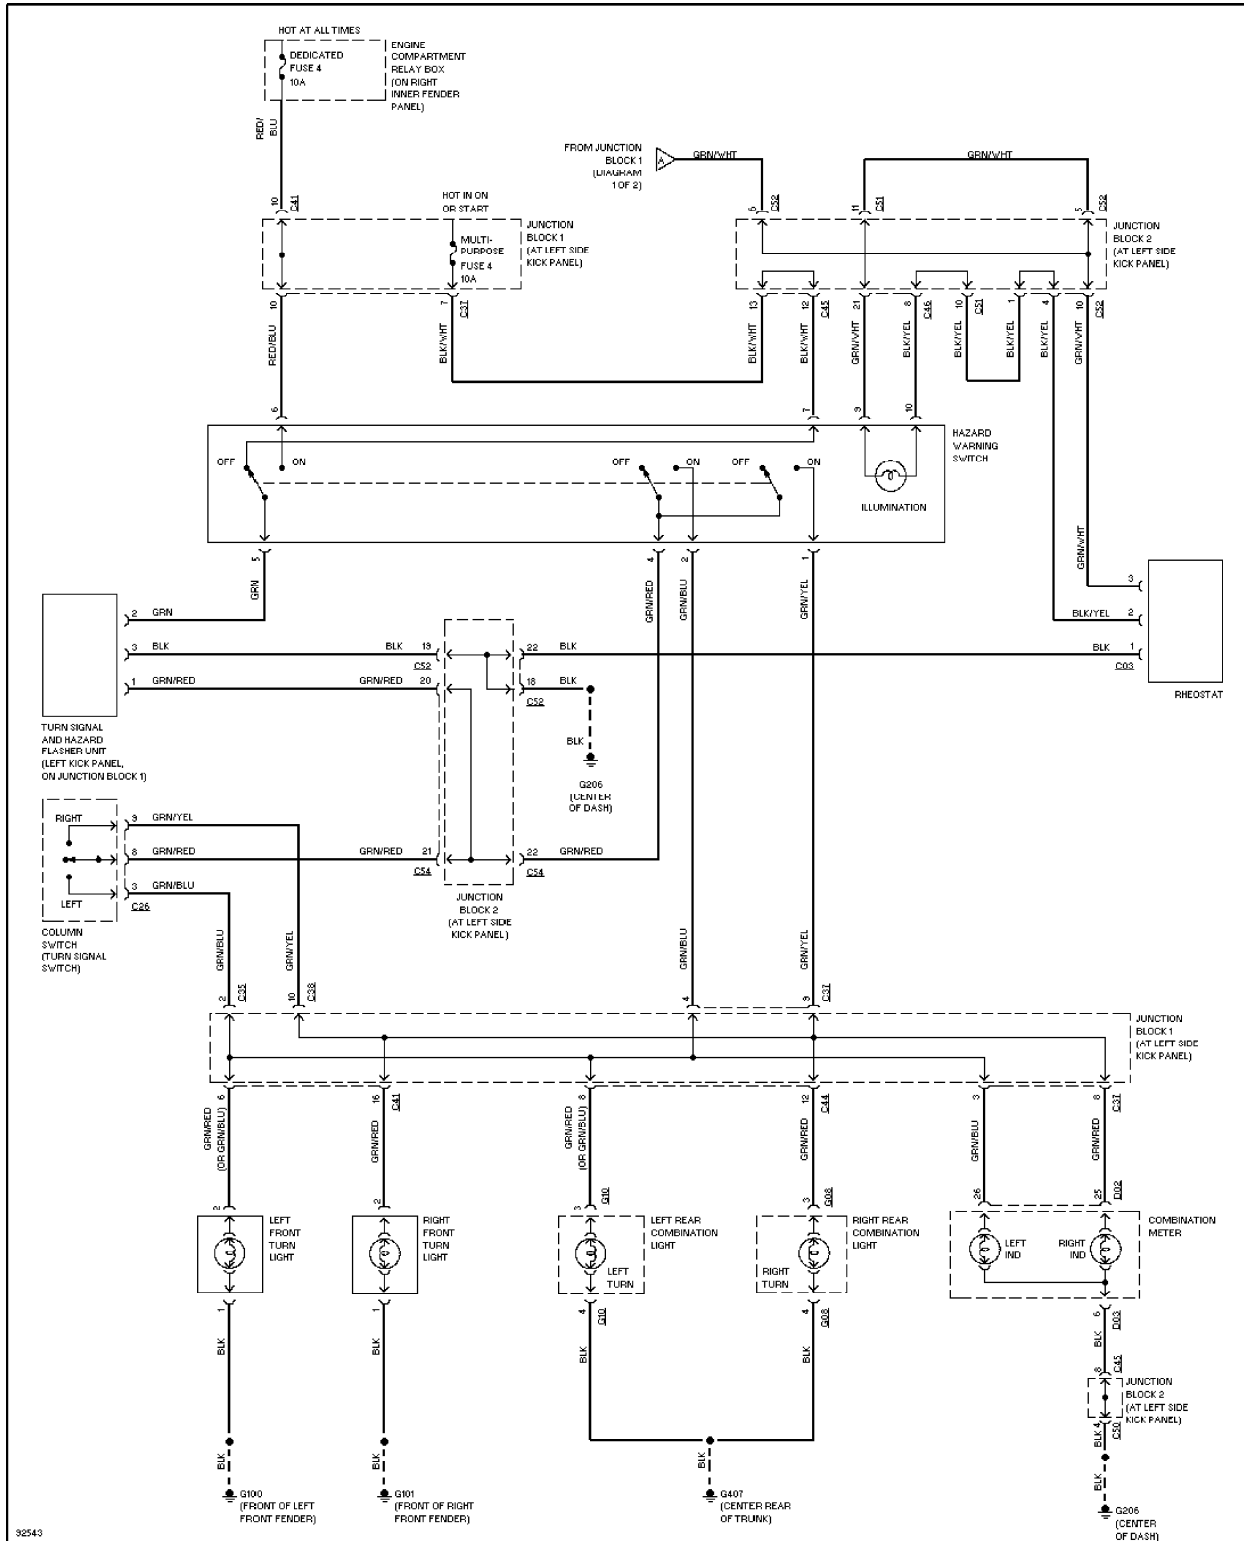

Exterior Lamps Circuit (2 of 2)

GROUND DISTRIBUTION