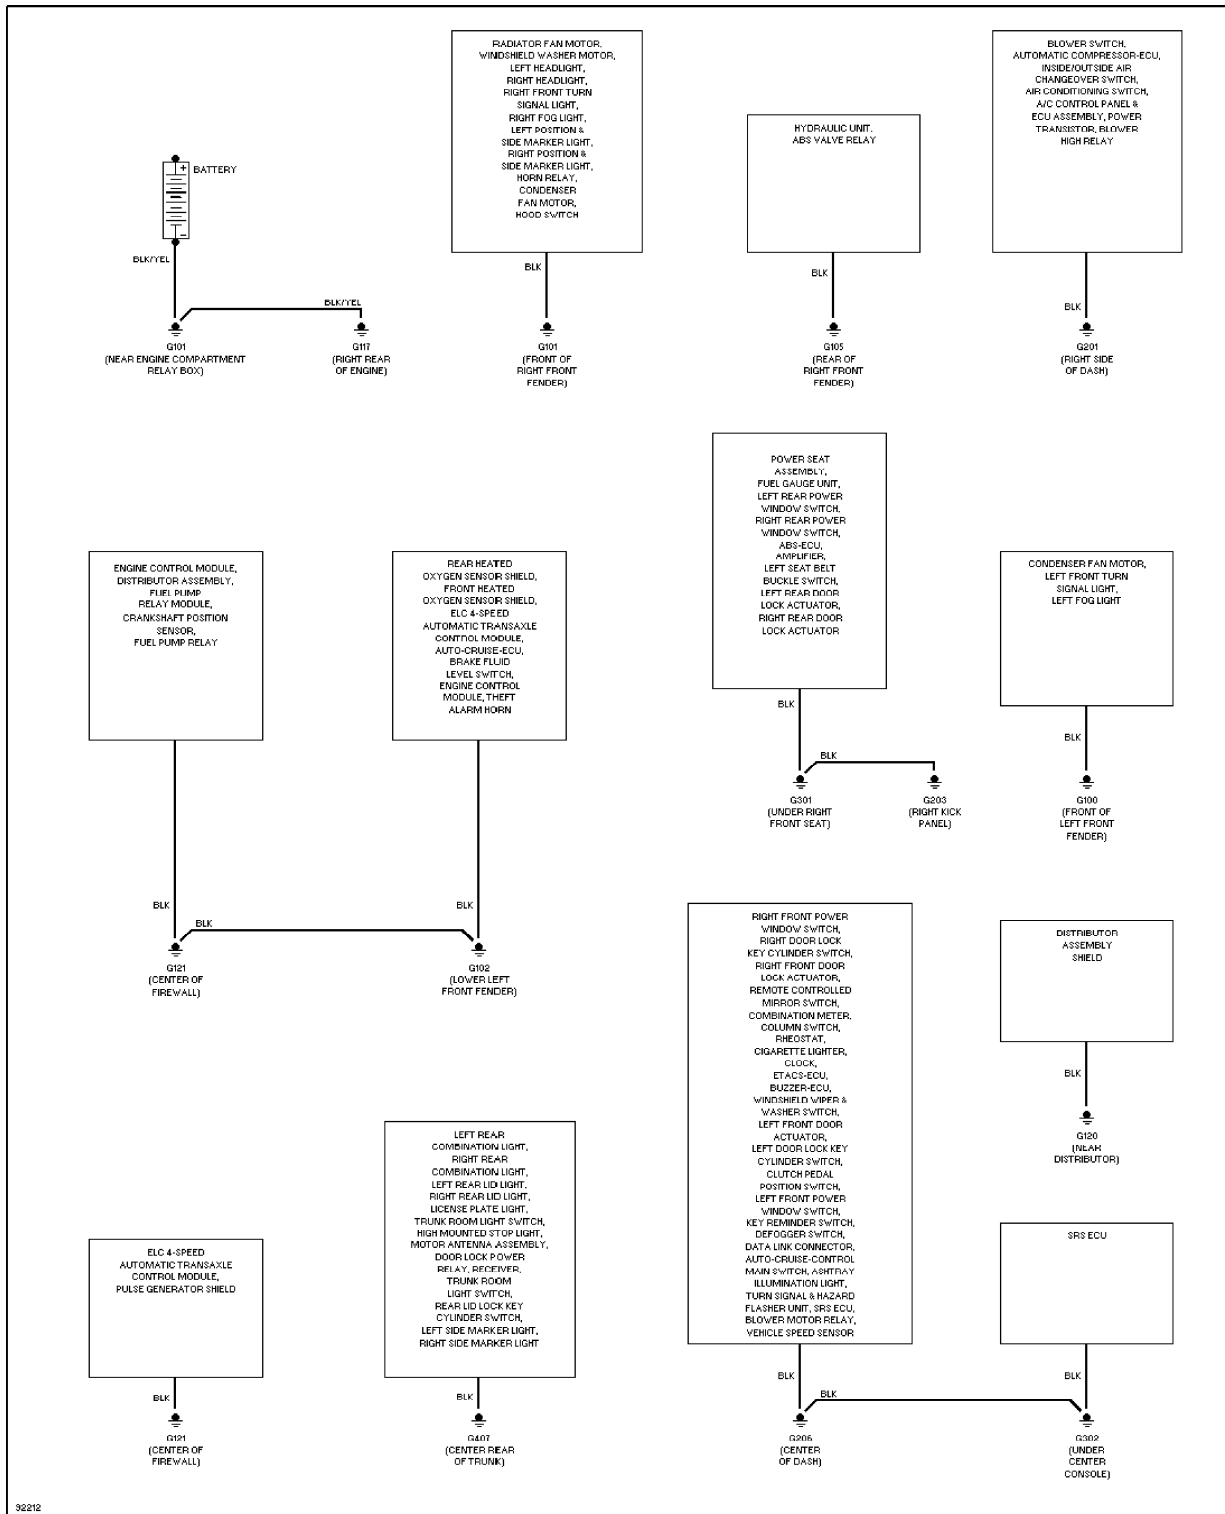

Body Computer Circuits

COMPUTER DATA LINES

Computer Data Lines

COOLING FAN

Cooling Fan Circuit

CRUISE CONTROL

Cruise Control Circuit

DEFOGGERS

92441

Defogger Circuit, W/ ETACS-ECU

Defogger Circuit, W/O ETACS-ECU

ENGINE PERFORMANCE

2.4L

2.4L, Engine Performance Circuits (1 of 2)

2.4L, Engine Performance Circuits (2 of 2)

EXTERIOR LIGHTS

Back-up Lamps Circuit

32542

Exterior Lamps Circuit (1 of 2)

Exterior Lamps Circuit (2 of 2)

GROUND DISTRIBUTION

Ground Distribution Circuit

HEADLIGHTS

32323