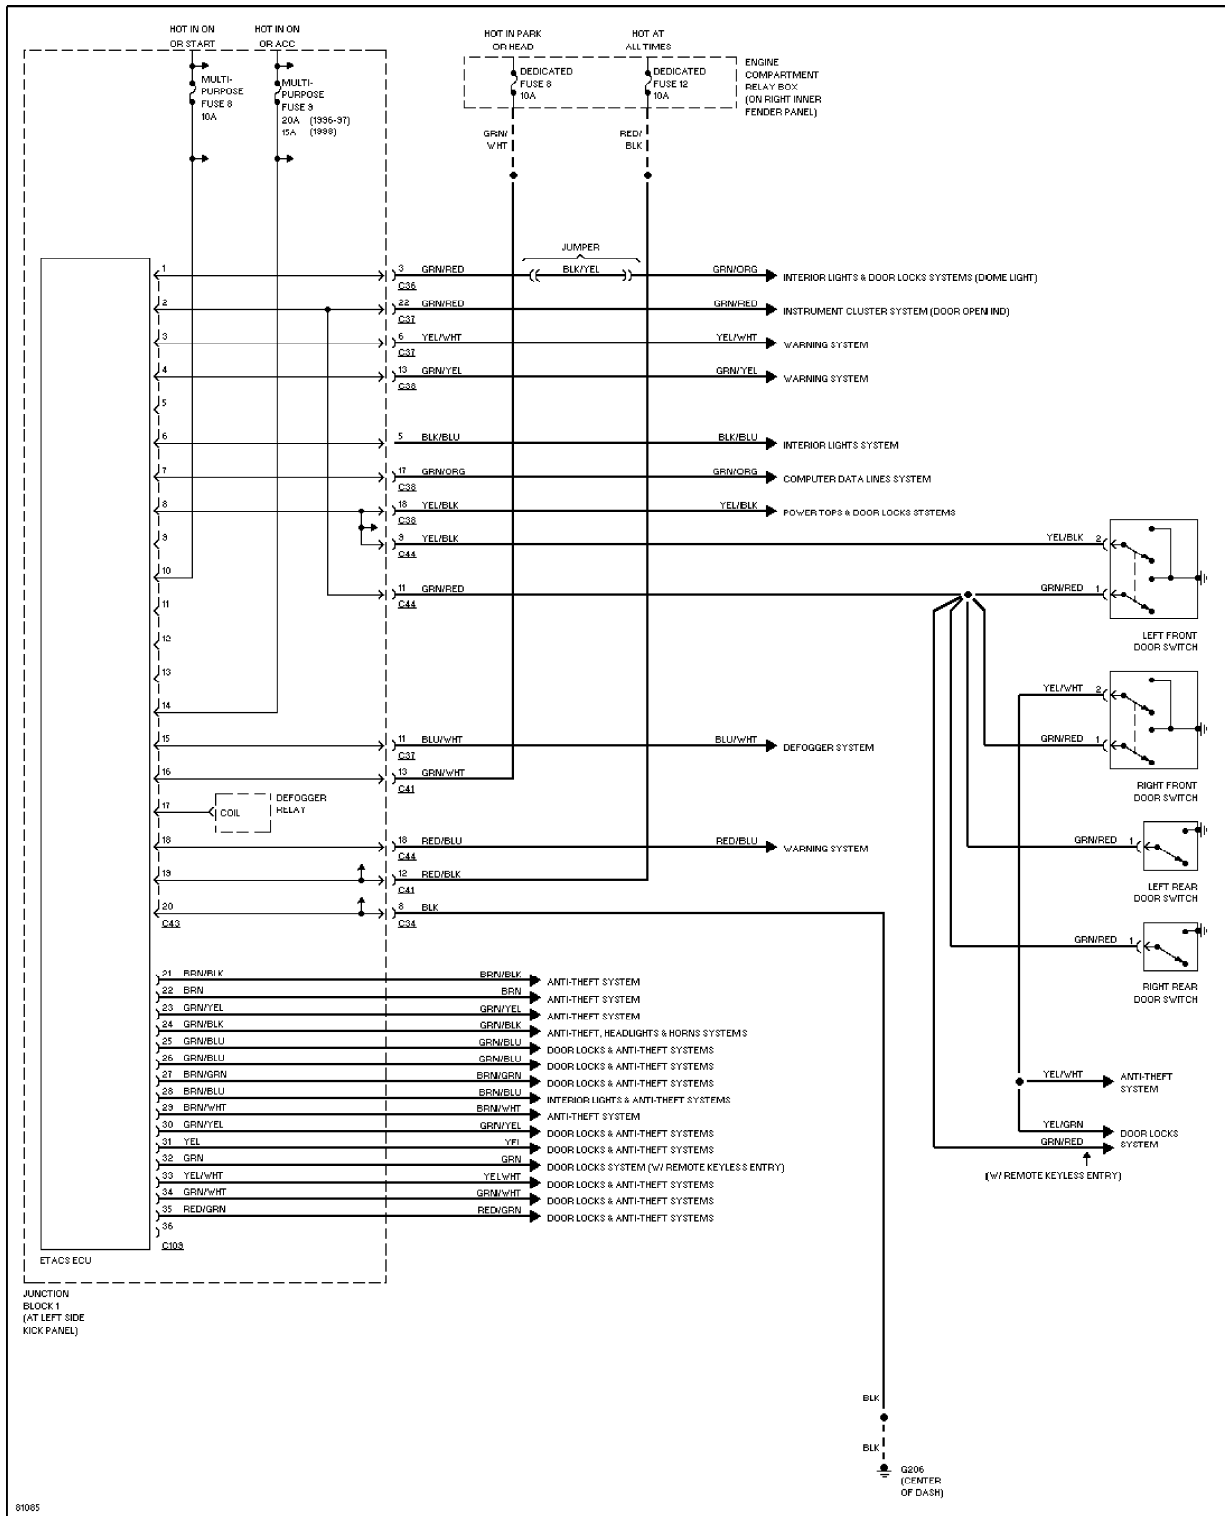

86657

Heater Circuit

ANTI-LOCK BRAKES

Anti-lock Brake Circuits

ANTI-THEFT

Anti-theft Circuit (1 of 2)

Anti-theft Circuit (2 of 2)

BODY COMPUTER

Body Computer Circuits

COMPUTER DATA LINES

Computer Data Lines

COOLING FAN

Cooling Fan Circuit

CRUISE CONTROL

Cruise Control Circuit

DEFOGGERS

92441

Defogger Circuit, W/ ETACS-ECU

Defogger Circuit, W/O ETACS-ECU

ENGINE PERFORMANCE

2.4L

2.4L, Engine Performance Circuits (1 of 2)

2.4L, Engine Performance Circuits (2 of 2)

EXTERIOR LIGHTS