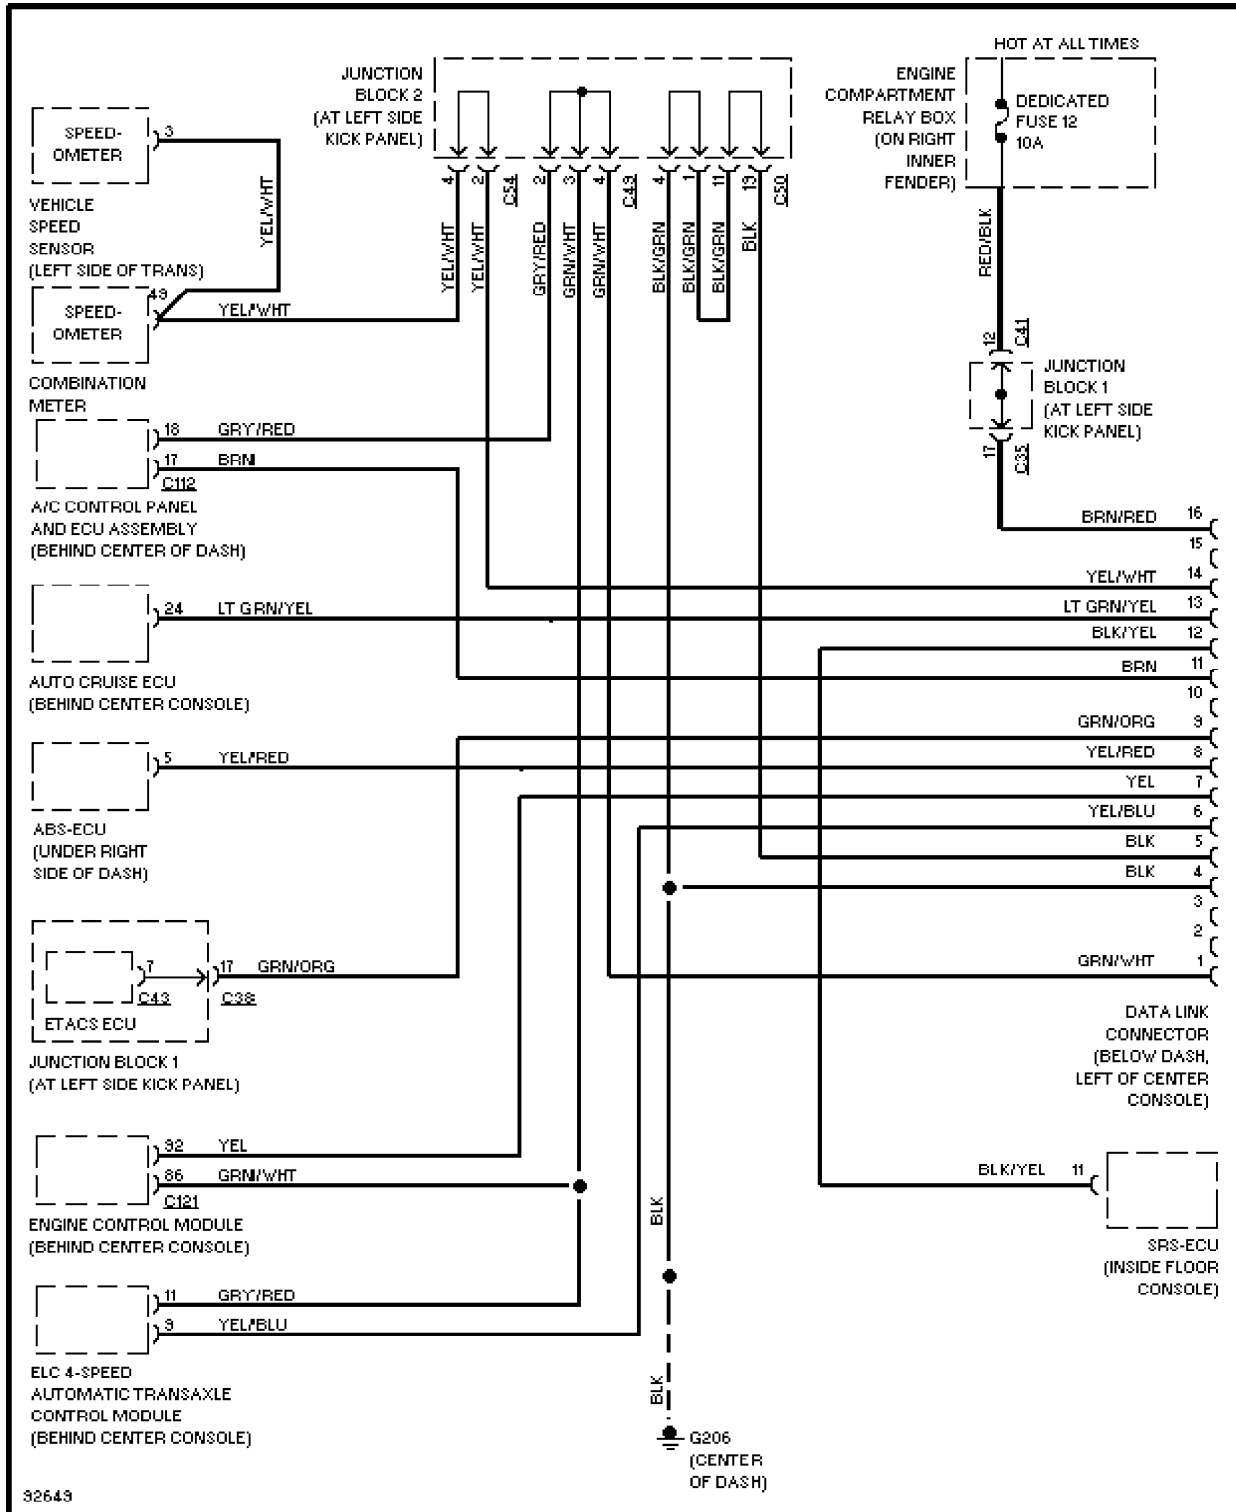

SYSTEM WIRING DIAGRAMS

1998 Mitsubishi Galant

1998 System Wiring Diagrams
Mitsubishi - Galant

AIR CONDITIONING

A/C Circuit, Auto A/C (1 of 2)

A/C Circuit, Auto A/C (2 of 2)

A/C Circuit, Manual A/C (1 of 2)

A/C Circuit, Manual A/C (2 of 2)

86657

Heater Circuit

ANTI-LOCK BRAKES

Anti-lock Brake Circuits

ANTI-THEFT

Anti-theft Circuit (1 of 2)

Anti-theft Circuit (2 of 2)

BODY COMPUTER

Body Computer Circuits

COMPUTER DATA LINES

Computer Data Lines

COOLING FAN

Cooling Fan Circuit

CRUISE CONTROL

Cruise Control Circuit

DEFOGGERS

92441

Defogger Circuit, W/ ETACS-ECU

Defogger Circuit, W/O ETACS-ECU

ENGINE PERFORMANCE

2.4L

2.4L, Engine Performance Circuits (1 of 2)

2.4L, Engine Performance Circuits (2 of 2)

EXTERIOR LIGHTS