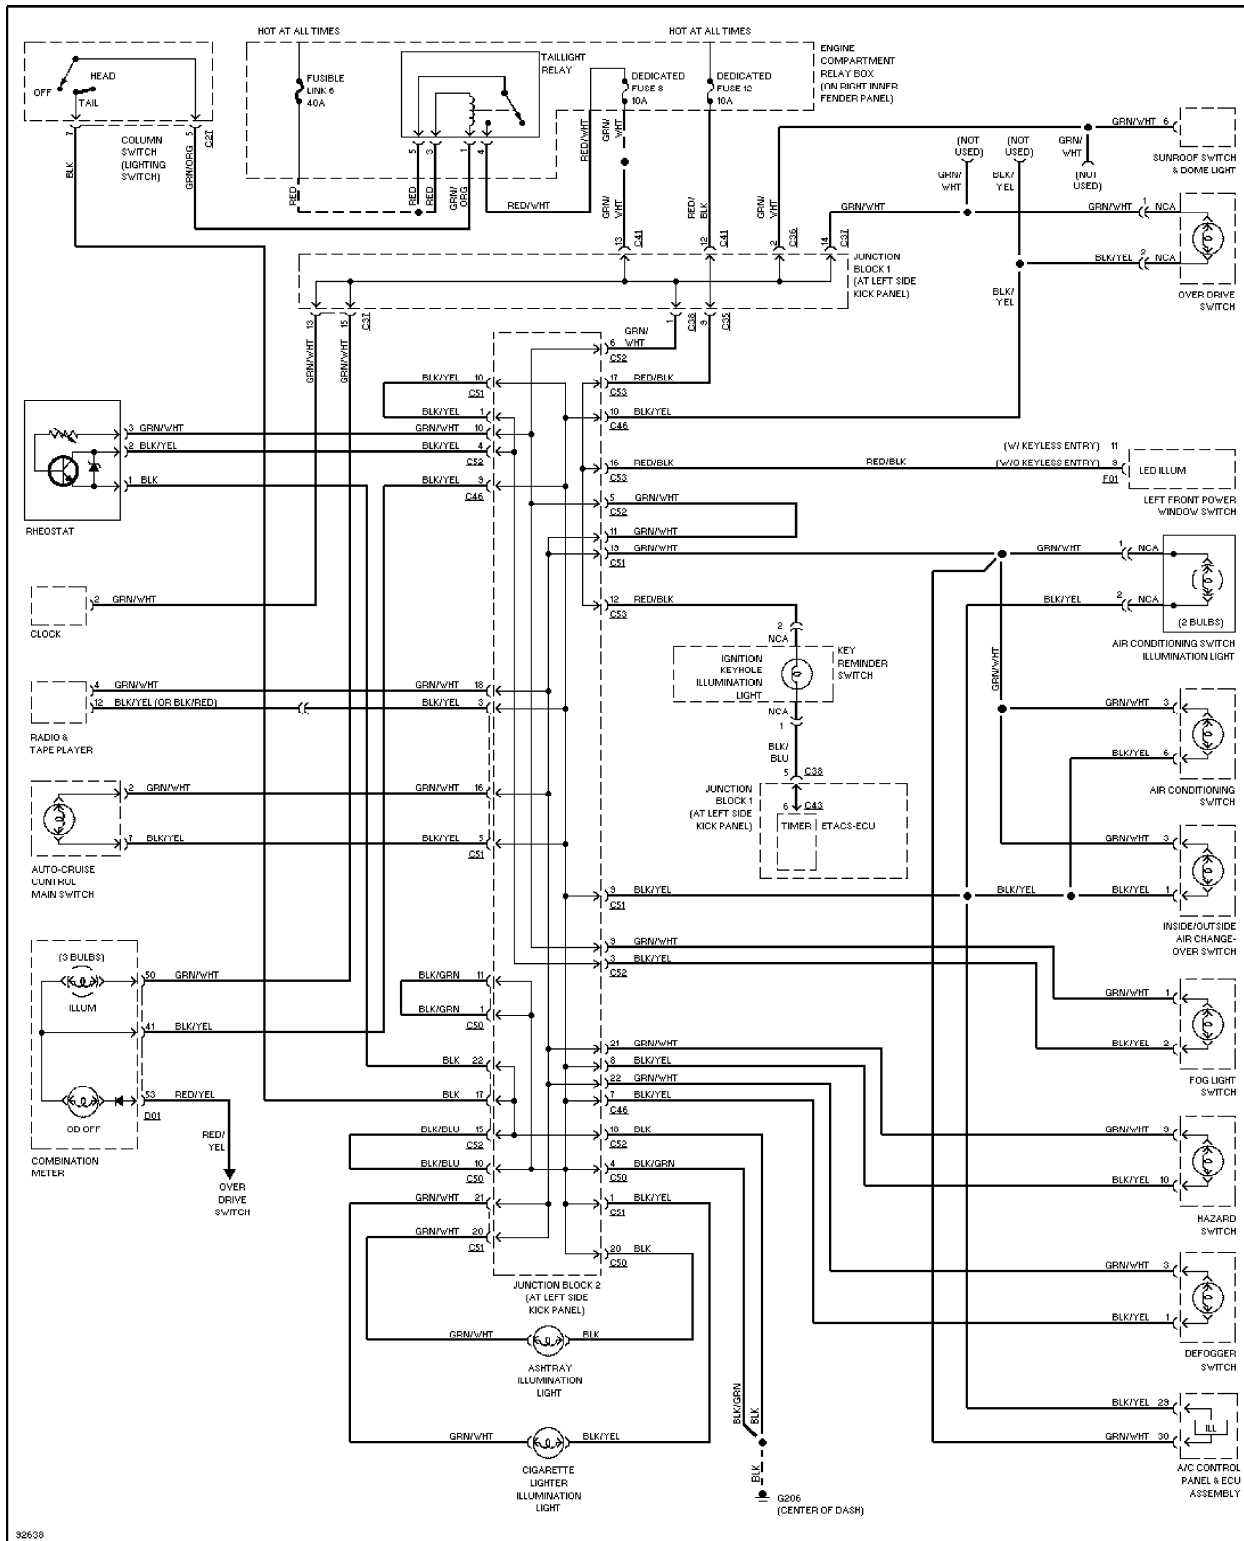

Body Computer Circuits

COMPUTER DATA LINES

Computer Data Lines

COOLING FAN

Cooling Fan Circuit

CRUISE CONTROL

Cruise Control Circuit

DEFOGGERS

92441

Defogger Circuit, W/ ETACS-ECU

Defogger Circuit, W/O ETACS-ECU

ENGINE PERFORMANCE

2.4L

2.4L, Engine Performance Circuits (1 of 2)

2.4L, Engine Performance Circuits (2 of 2)

EXTERIOR LIGHTS

Headlight Circuit

HORN

Horn Circuit

INSTRUMENT CLUSTER

Instrument Cluster Circuit (1 of 2)

Instrument Cluster Circuit (2 of 2)

INTERIOR LIGHTS

32565

Courtesy Lamps Circuit, W/ ETACS-ECU

Instrument Illumination Circuit

POWER ANTENNA

Power Antenna Circuit

POWER DISTRIBUTION

Power Distribution Circuit (1 of 2)

105467

Power Distribution Circuit (2 of 2)