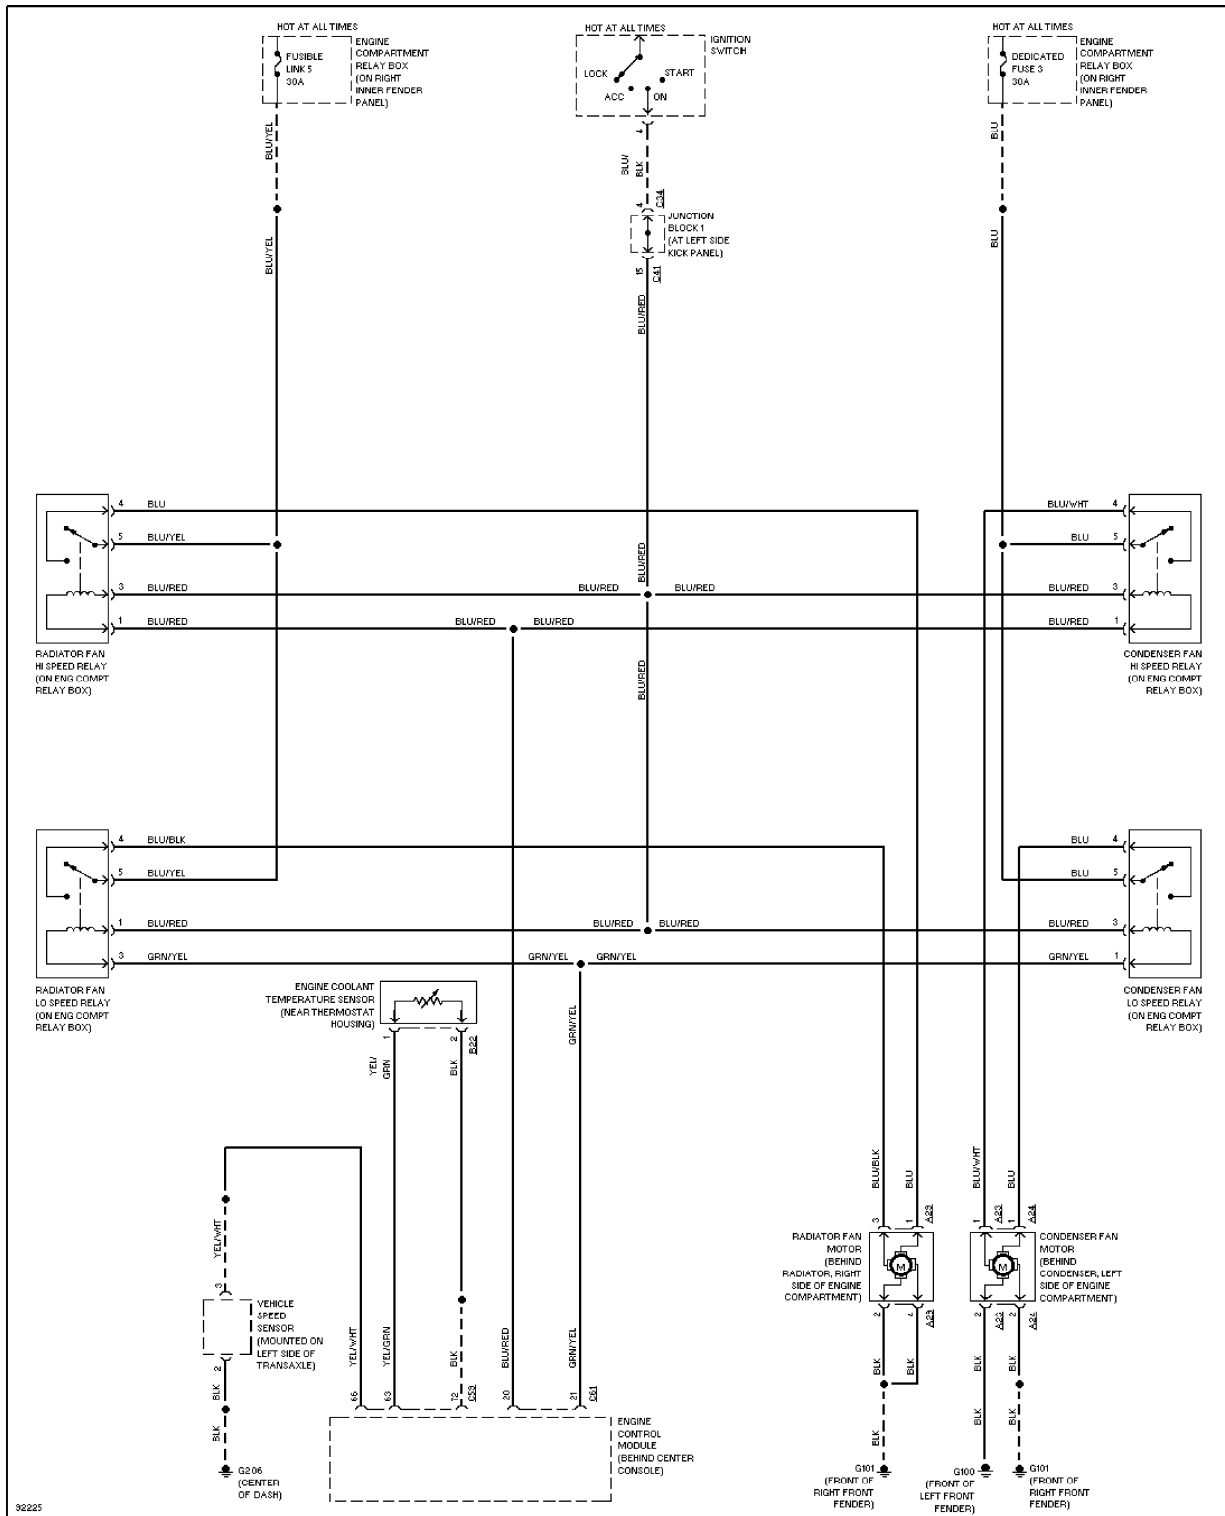

Body Computer Circuits

COMPUTER DATA LINES

Computer Data Lines

COOLING FAN

Cooling Fan Circuit

CRUISE CONTROL

Cruise Control Circuit

DEFOGGERS

92441

Defogger Circuit, W/ ETACS-ECU

Defogger Circuit, W/O ETACS-ECU

ENGINE PERFORMANCE

2.4L

2.4L, Engine Performance Circuits (1 of 2)

2.4L, Engine Performance Circuits (2 of 2)

EXTERIOR LIGHTS