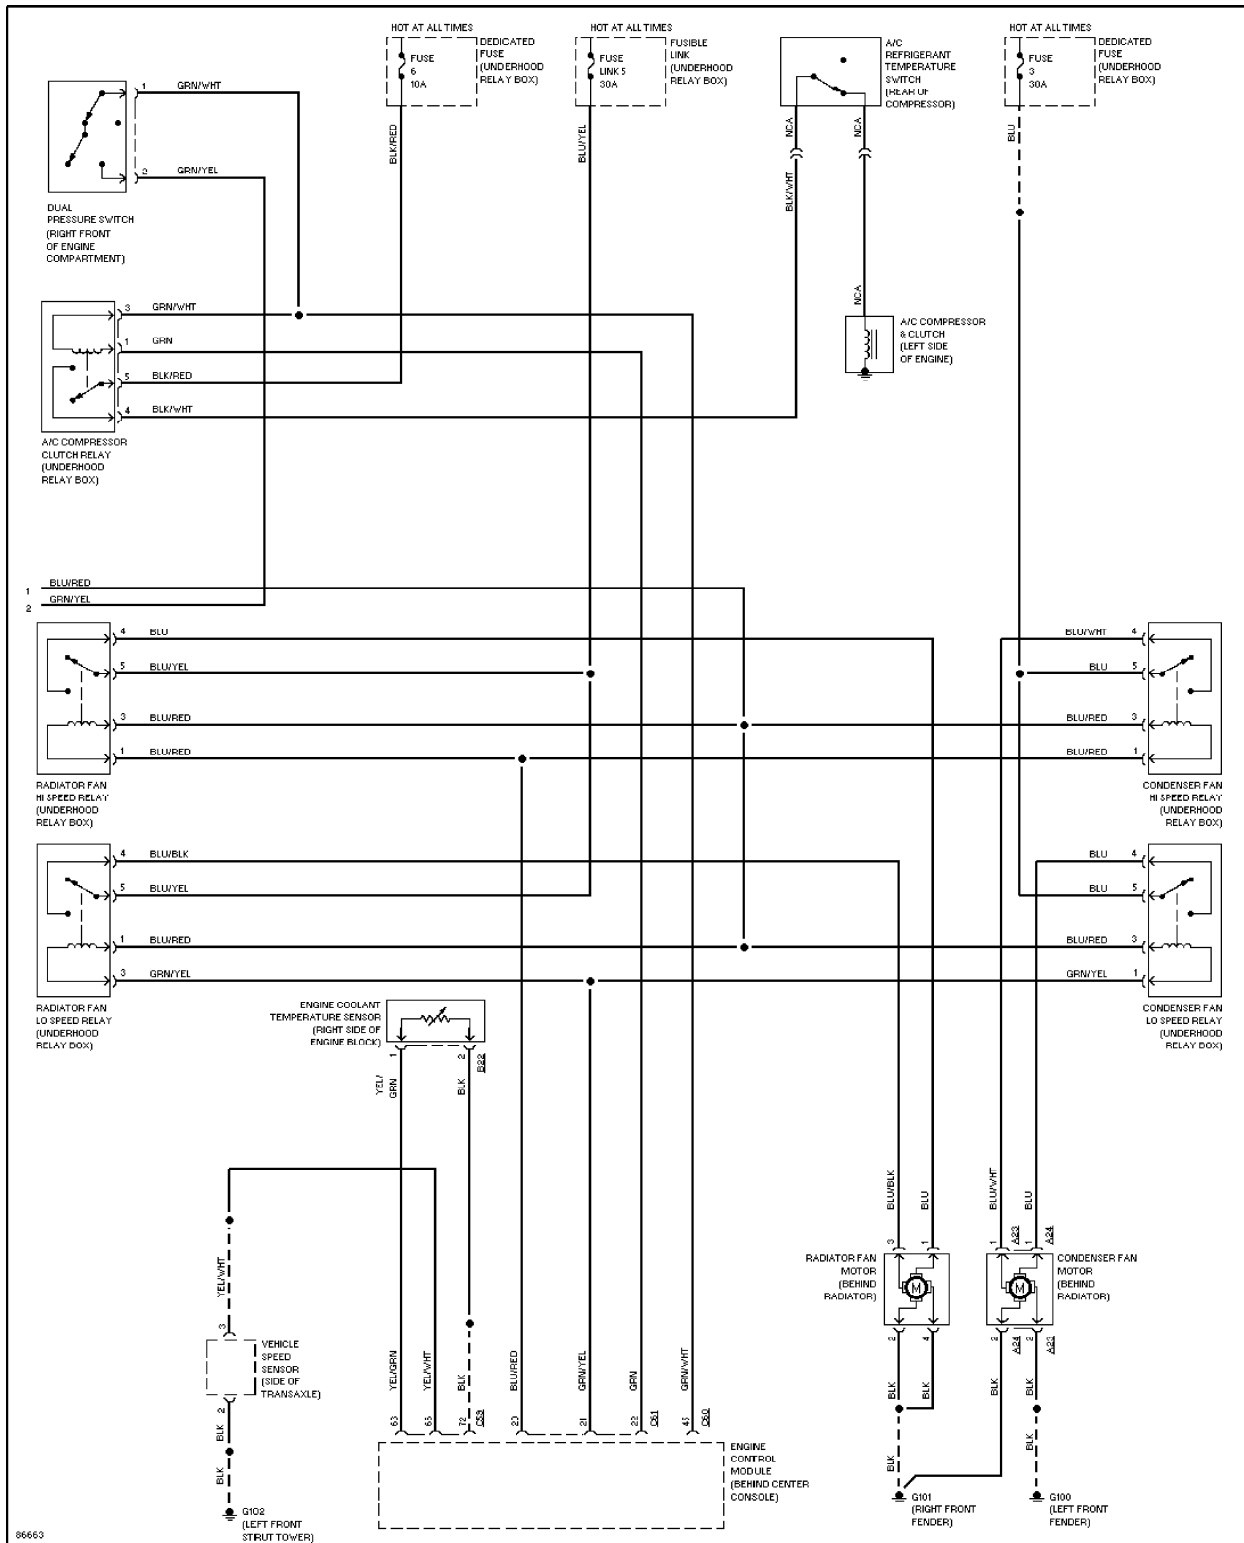

SYSTEM WIRING DIAGRAMS

1998 Mitsubishi Galant

1998 System Wiring Diagrams
Mitsubishi - Galant

AIR CONDITIONING

A/C Circuit, Auto A/C (1 of 2)

A/C Circuit, Auto A/C (2 of 2)

A/C Circuit, Manual A/C (1 of 2)

A/C Circuit, Manual A/C (2 of 2)

Body Computer Circuits

COMPUTER DATA LINES

Computer Data Lines

COOLING FAN

Cooling Fan Circuit

CRUISE CONTROL

Cruise Control Circuit

DEFOGGERS

92441

Defogger Circuit, W/ ETACS-ECU

Defogger Circuit, W/O ETACS-ECU

ENGINE PERFORMANCE

2.4L

2.4L, Engine Performance Circuits (1 of 2)

2.4L, Engine Performance Circuits (2 of 2)

EXTERIOR LIGHTS

92357

Warning System Circuits, W/O ETACS-ECU

WIPER/WASHER

32228

Wiper/Washer Circuit