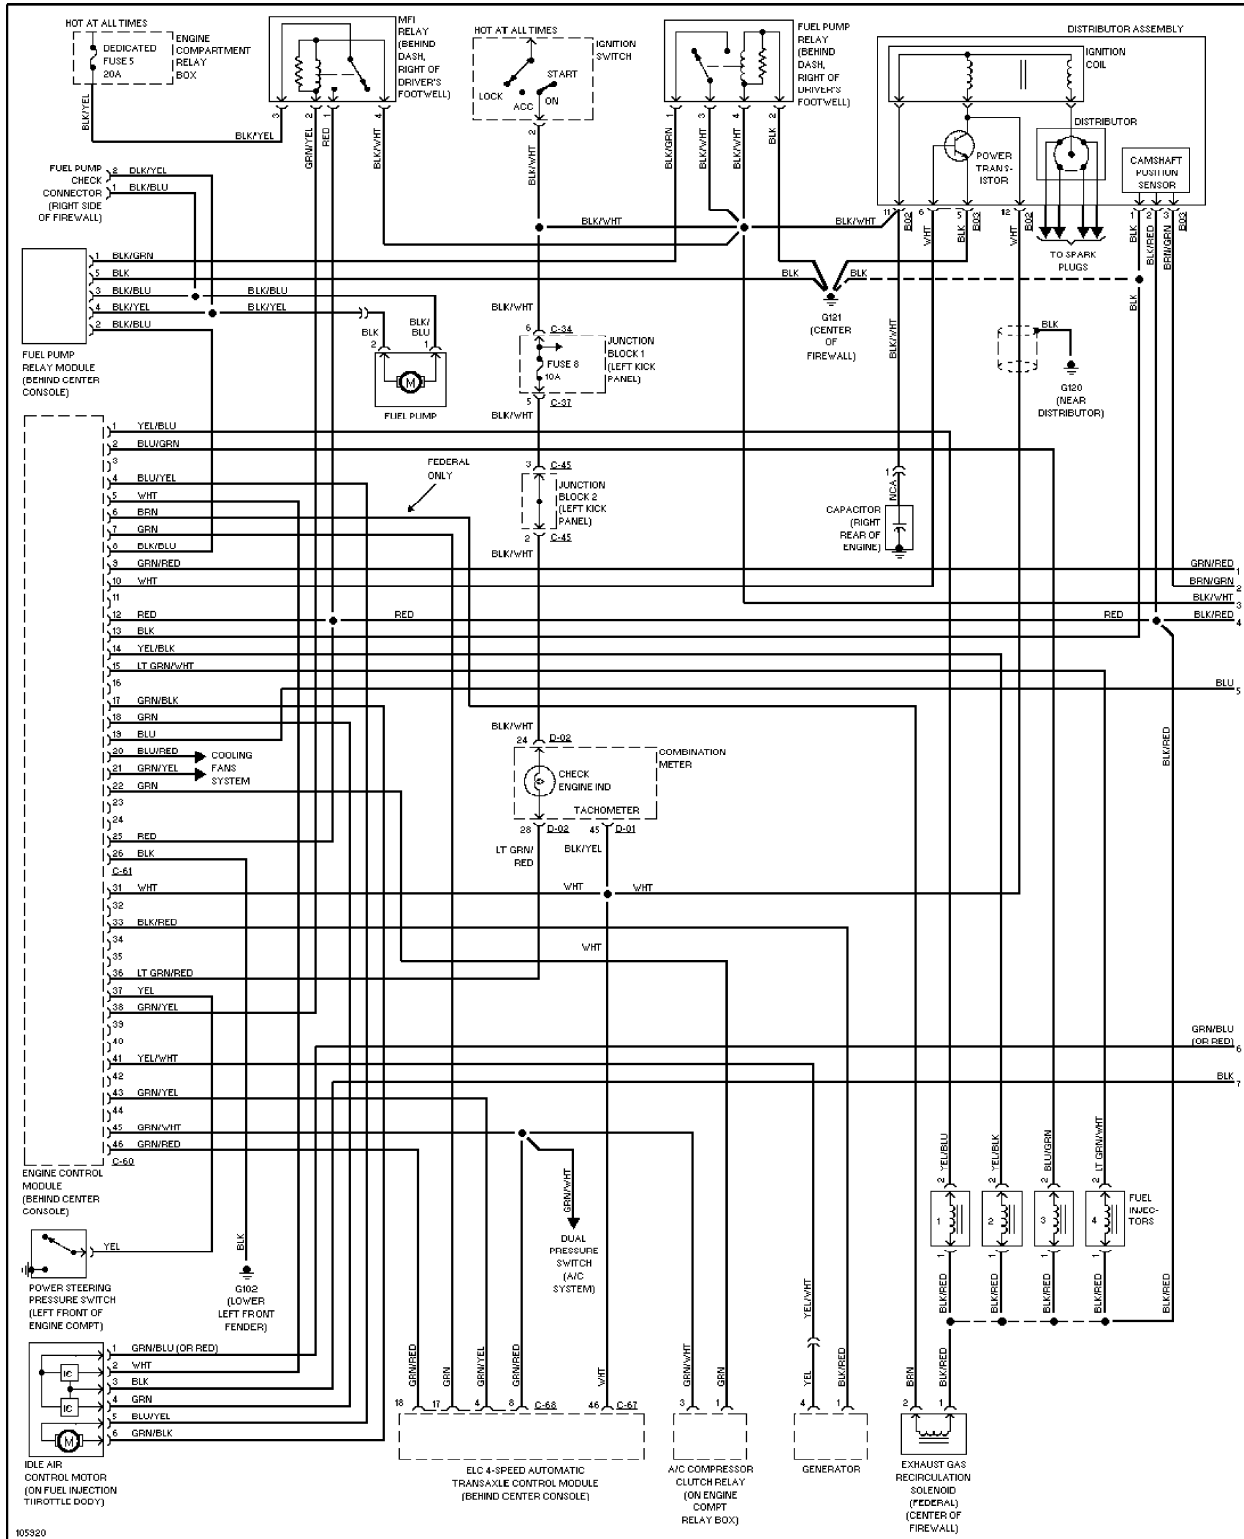

Body Computer Circuits

COMPUTER DATA LINES

Computer Data Lines

COOLING FAN

Cooling Fan Circuit

CRUISE CONTROL

Cruise Control Circuit

DEFOGGERS

92441

Defogger Circuit, W/ ETACS-ECU

Defogger Circuit, W/O ETACS-ECU

ENGINE PERFORMANCE

2.4L

2.4L, Engine Performance Circuits (1 of 2)

2.4L, Engine Performance Circuits (2 of 2)

EXTERIOR LIGHTS

Back-up Lamps Circuit

32542

Exterior Lamps Circuit (1 of 2)

Exterior Lamps Circuit (2 of 2)

GROUND DISTRIBUTION

Ground Distribution Circuit

HEADLIGHTS

32323