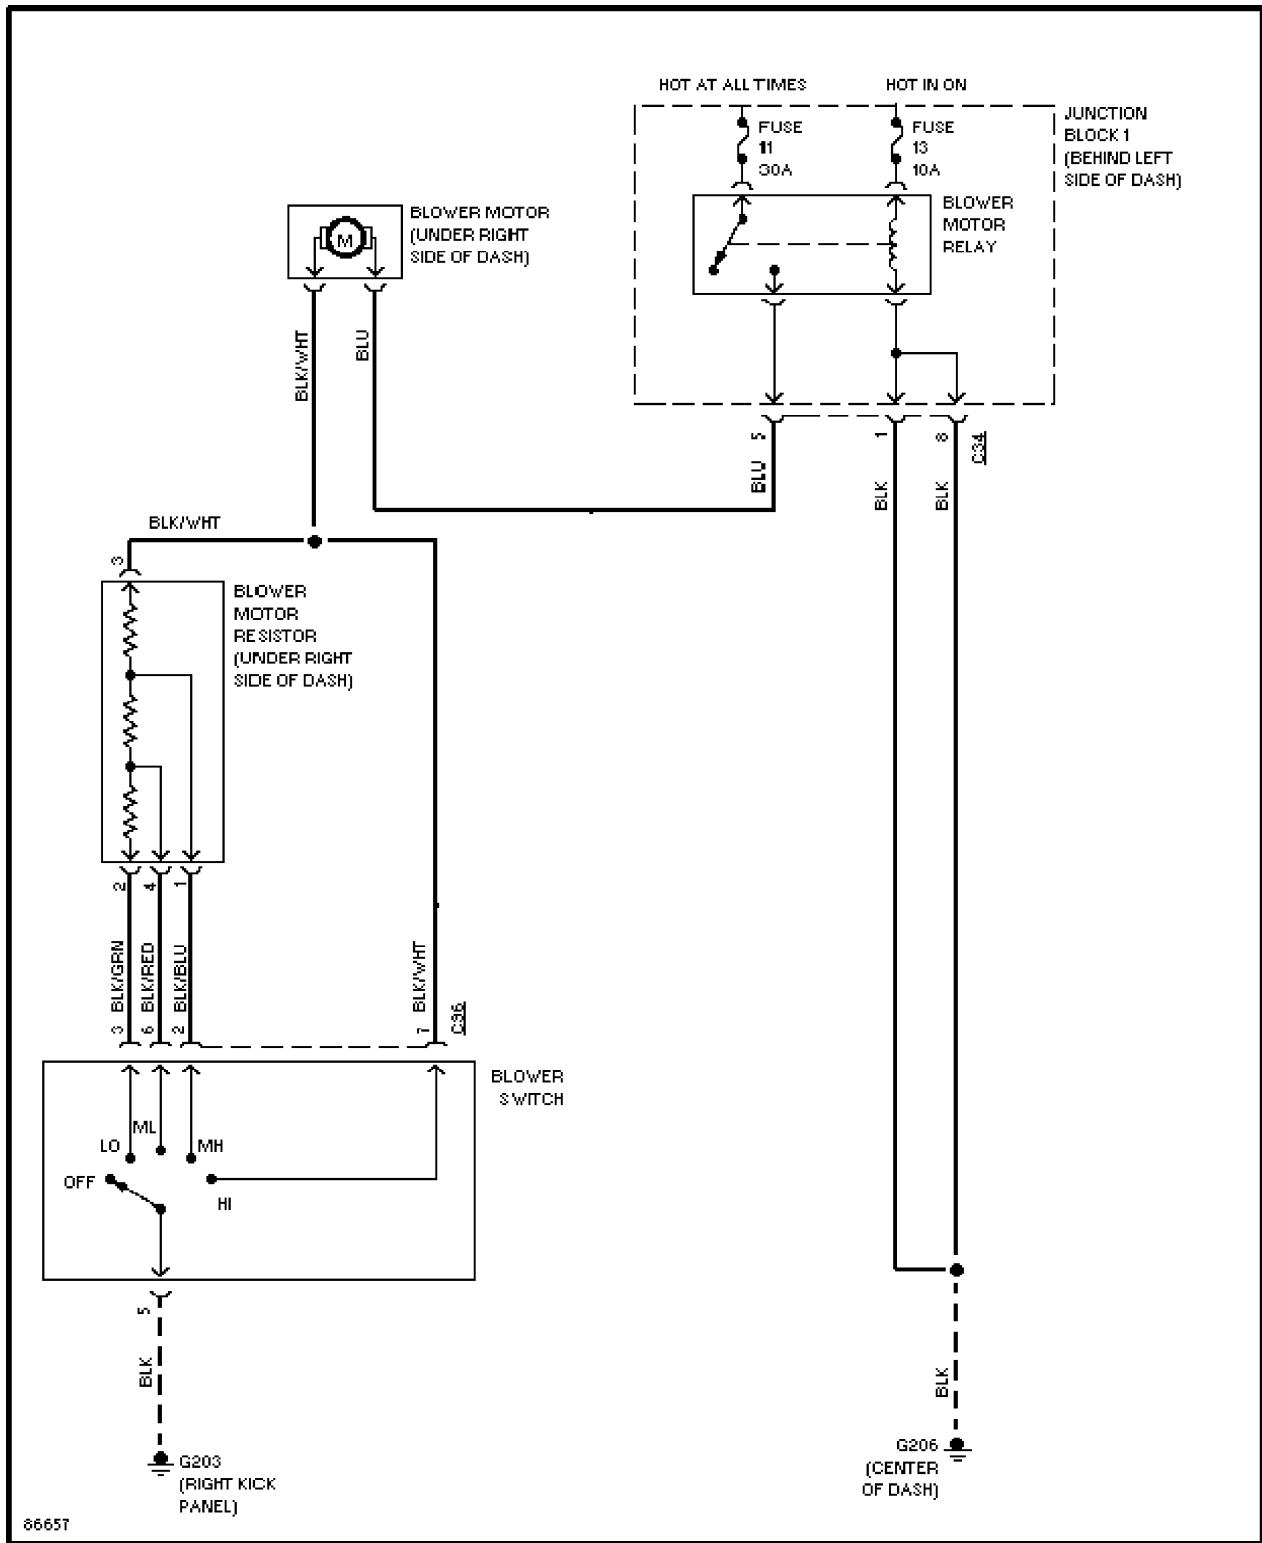

SYSTEM WIRING DIAGRAMS

1998 Mitsubishi Galant

1998 System Wiring Diagrams
Mitsubishi - Galant

AIR CONDITIONING

A/C Circuit, Auto A/C (1 of 2)

A/C Circuit, Auto A/C (2 of 2)

A/C Circuit, Manual A/C (1 of 2)

A/C Circuit, Manual A/C (2 of 2)

Body Computer Circuits

COMPUTER DATA LINES

Computer Data Lines

COOLING FAN

Cooling Fan Circuit

CRUISE CONTROL

Cruise Control Circuit

DEFOGGERS