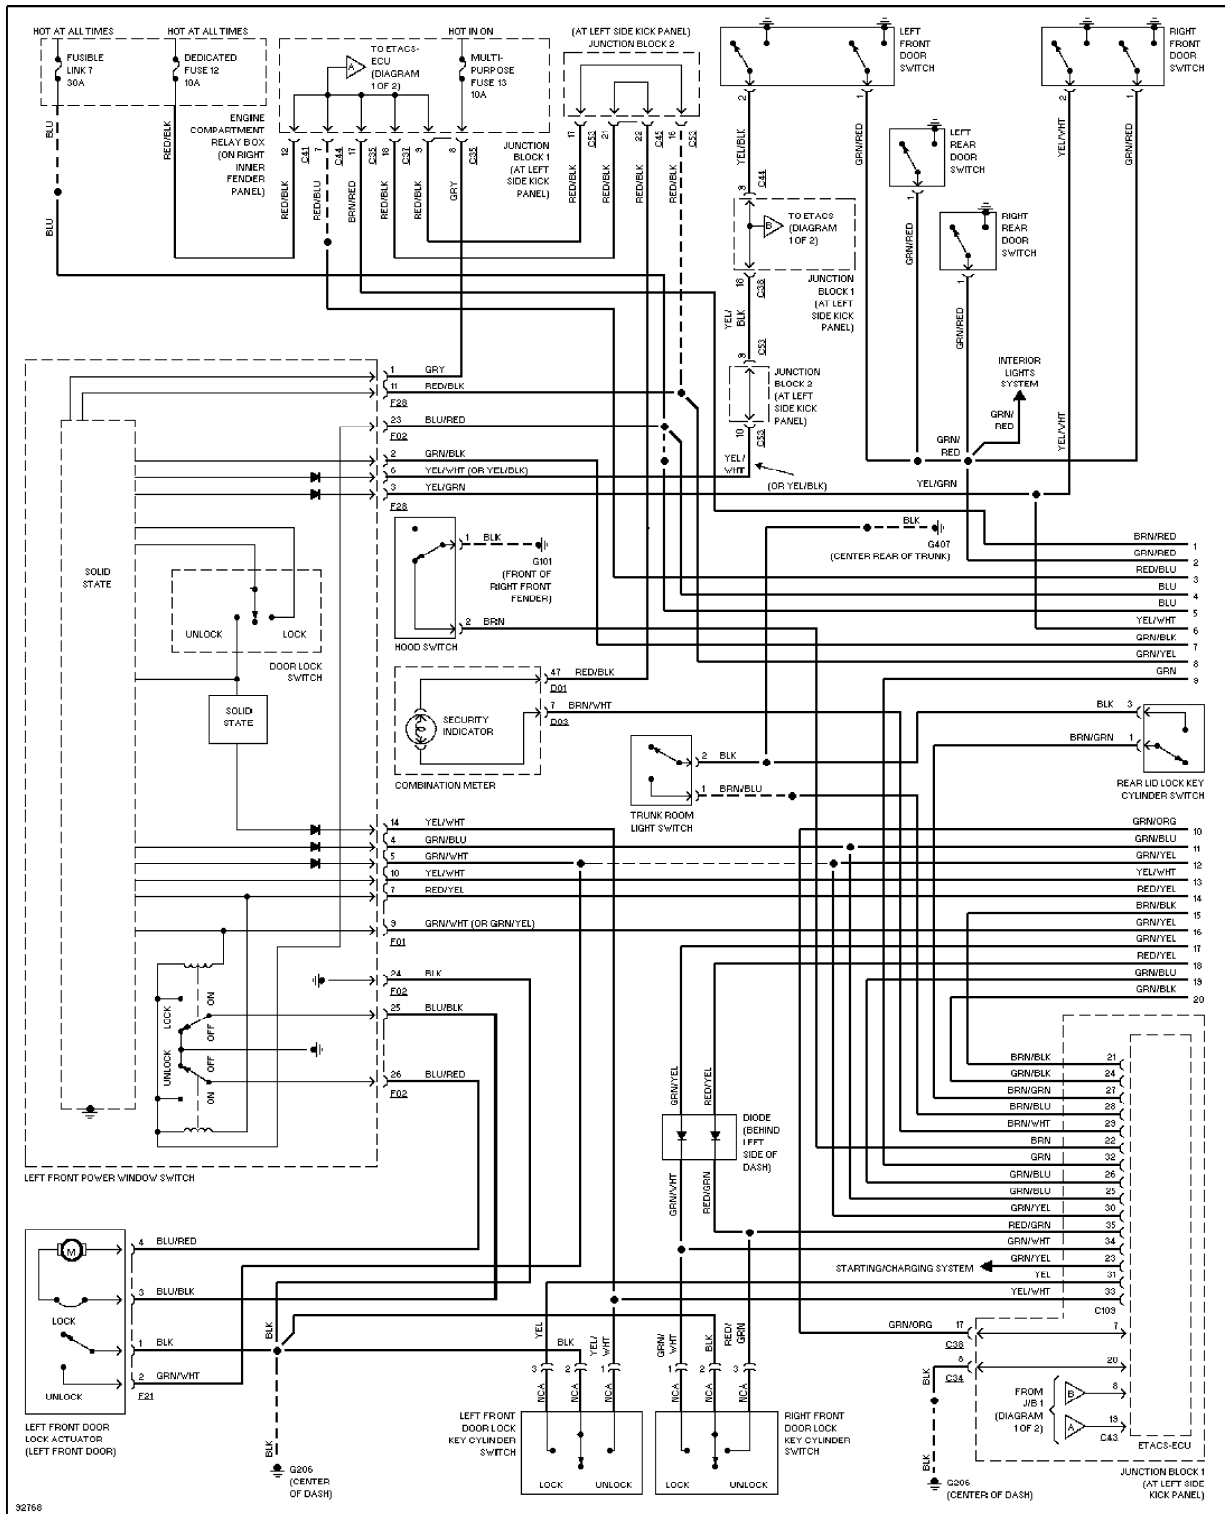

Anti-theft Circuit (1 of 2)