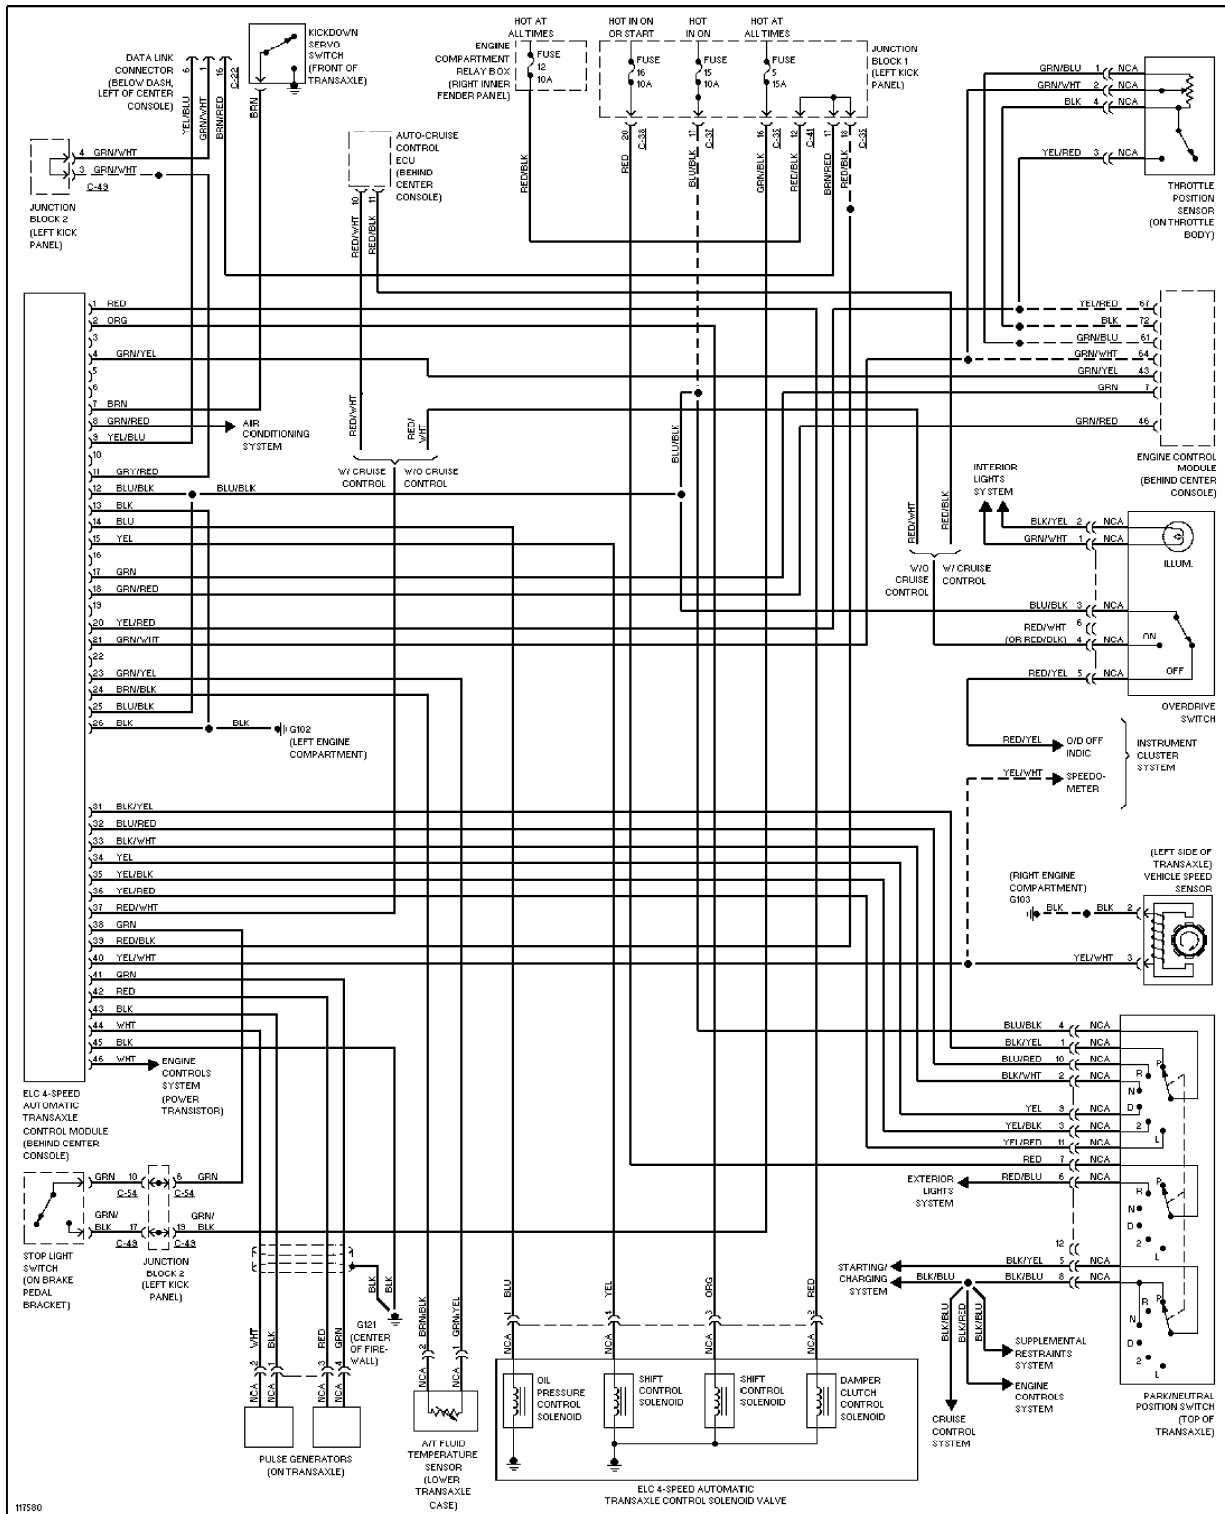

92441

Defogger Circuit, W/ ETACS-ECU

Defogger Circuit, W/O ETACS-ECU

ENGINE PERFORMANCE

2.4L

2.4L, Engine Performance Circuits (1 of 2)

2.4L, Engine Performance Circuits (2 of 2)

EXTERIOR LIGHTS

81346

Power Seat Circuits

POWER TOP/SUNROOF

Power Top/Sunroof Circuits

POWER WINDOWS

32415

Charging Circuit

Starting Circuit, W/ Anti-theft

Starting Circuit, W/O Anti-theft

SUPPLEMENTAL RESTRAINTS

Supplemental Restraint Circuit

TRANSMISSION

117500

A/T Circuit

WARNING SYSTEMS

Warning System Circuits, W/ ETACS-ECU

92357

Warning System Circuits, W/O ETACS-ECU

WIPER/WASHER

32228

Wiper/Washer Circuit