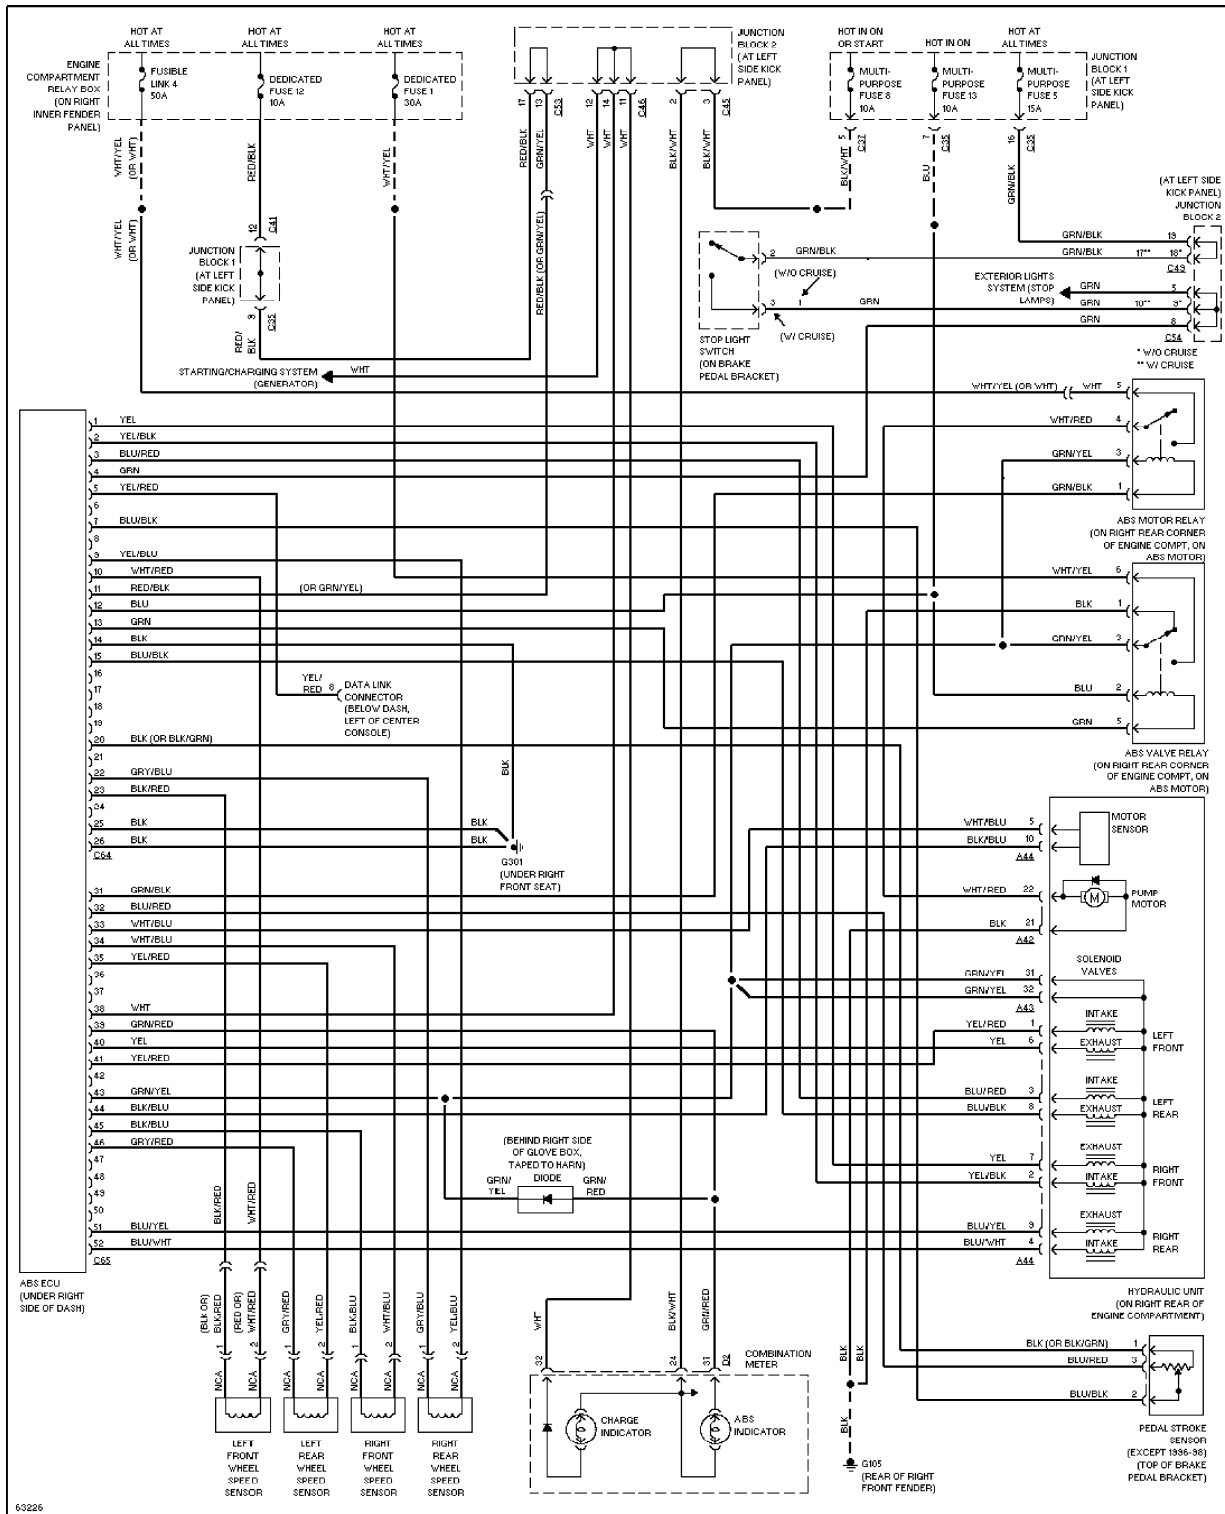

Anti-lock Brake Circuits

ANTI-THEFT