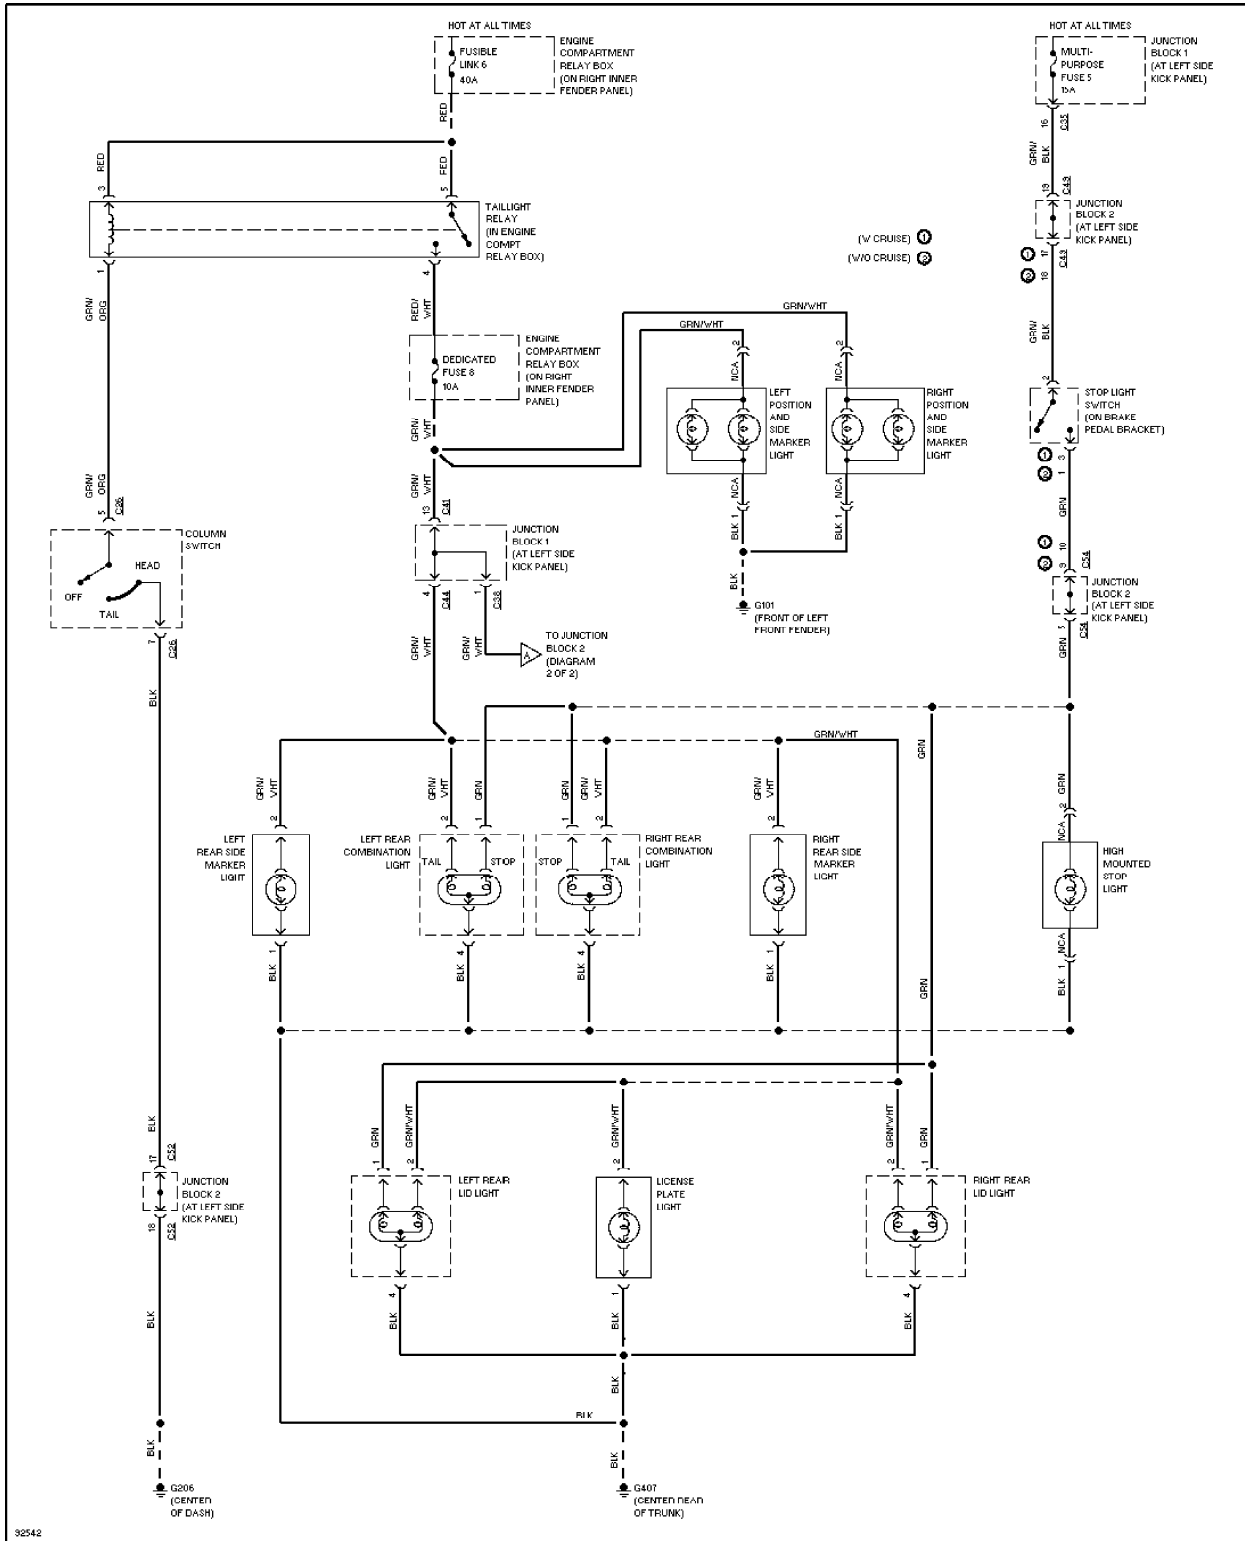

32542

Exterior Lamps Circuit (1 of 2)