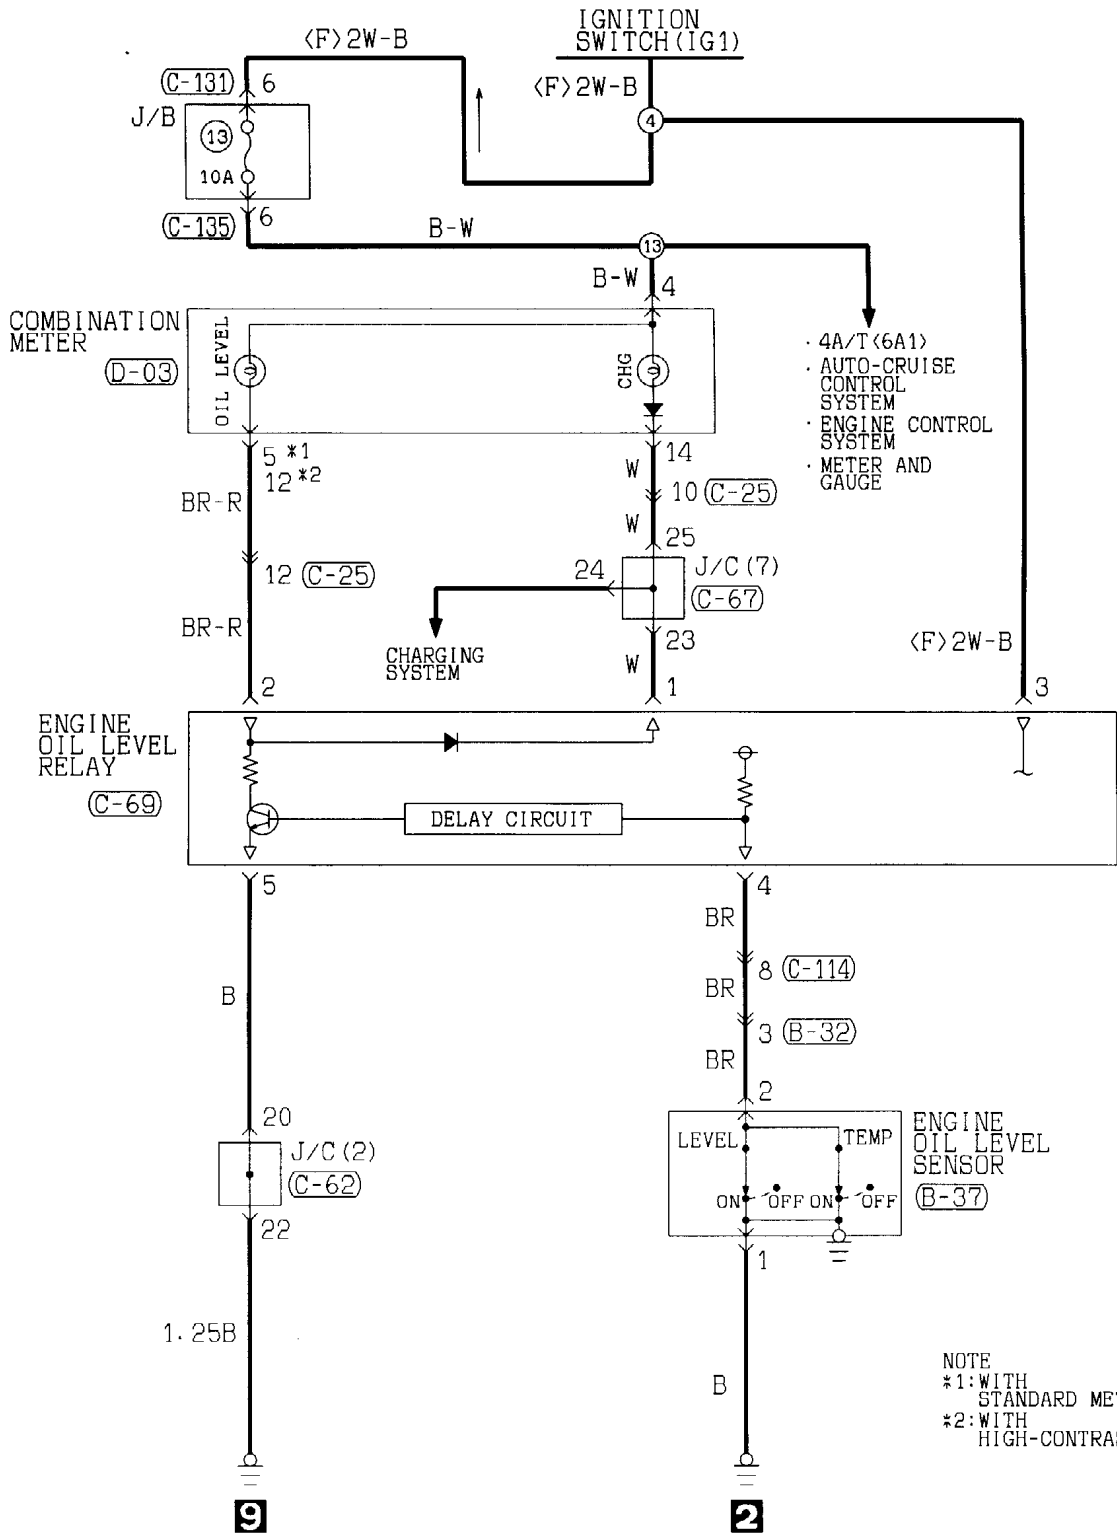

ENGINE OIL LEVEL WARNING LAMP

L.H. drive vehicles

3

Wire colour code

B : Black LG : Light green G : Green L : Blue

BR : Brown O : Orange GR : Gray R : Red

W : White SB : Sky blue P : Pink Y : Yellow

V : Violet

H1810E00BA