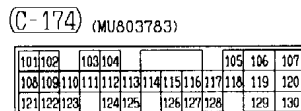

AUTO-CRUISE CONTROL SYSTEM <GDI (R.H. drive vehicles)> (CONTINUED)