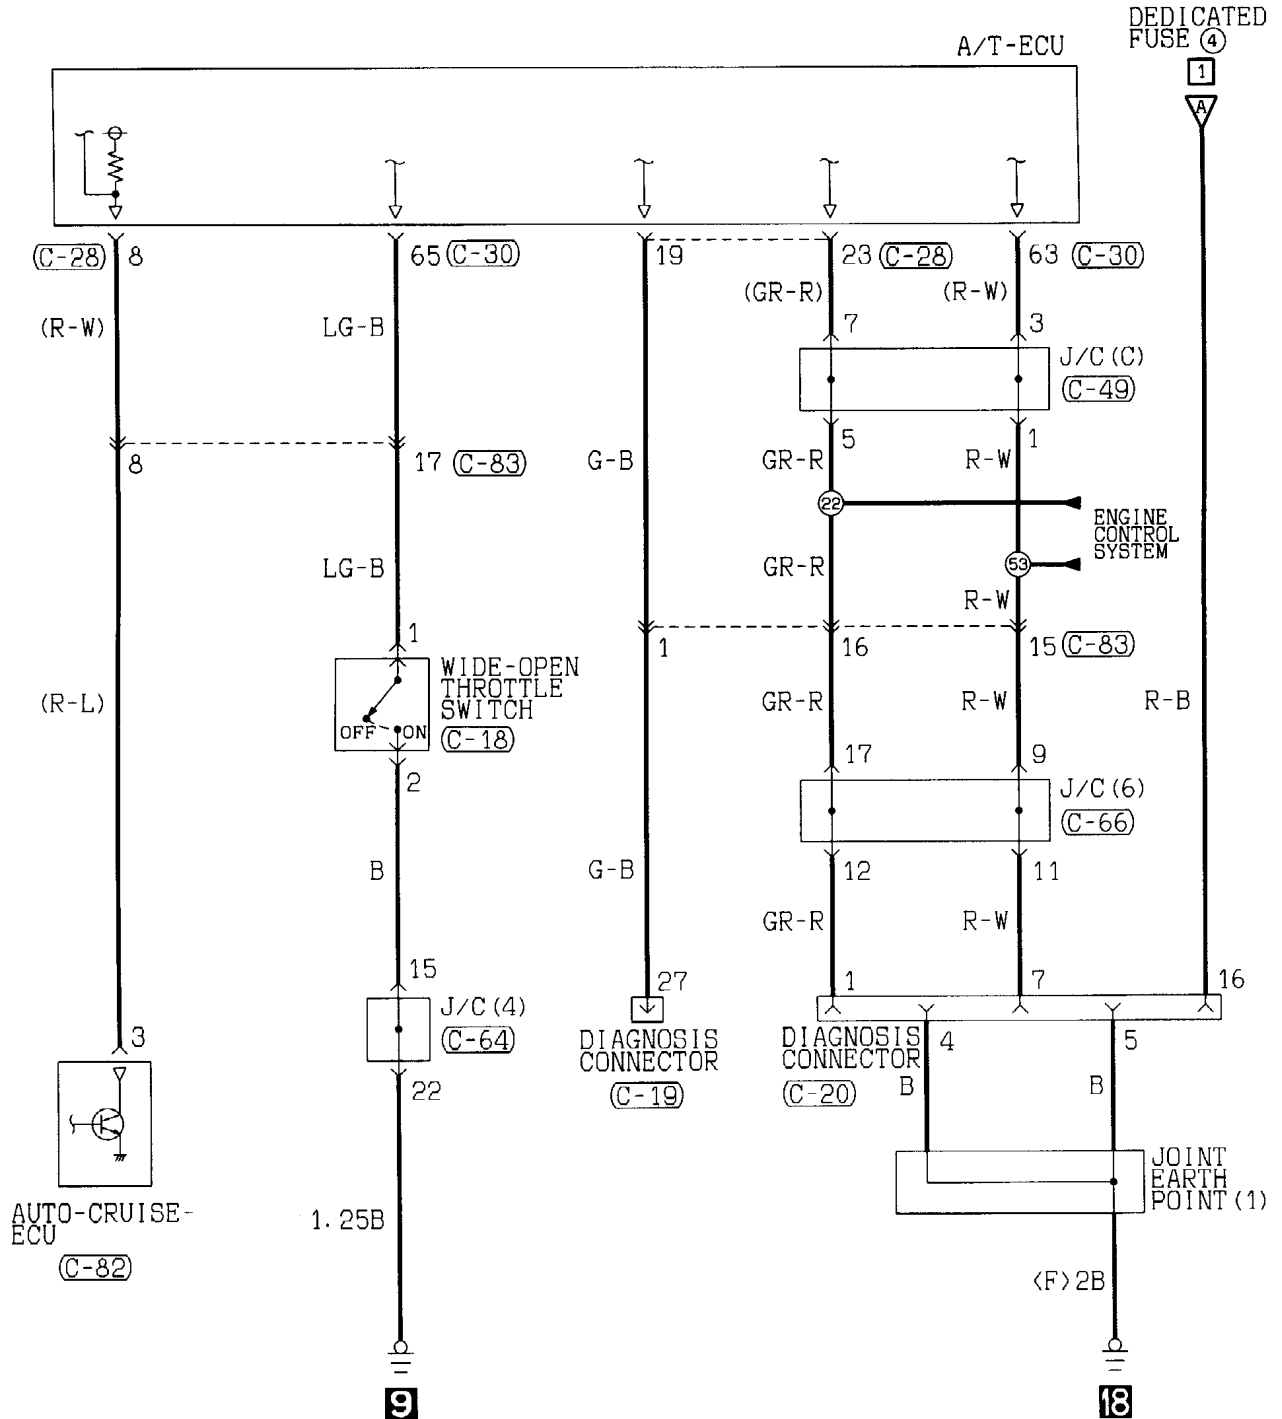

INVECS-II 4A/T <6A1-SOHC-MPI (R.H. drive vehicles)> (CONTINUED)

11