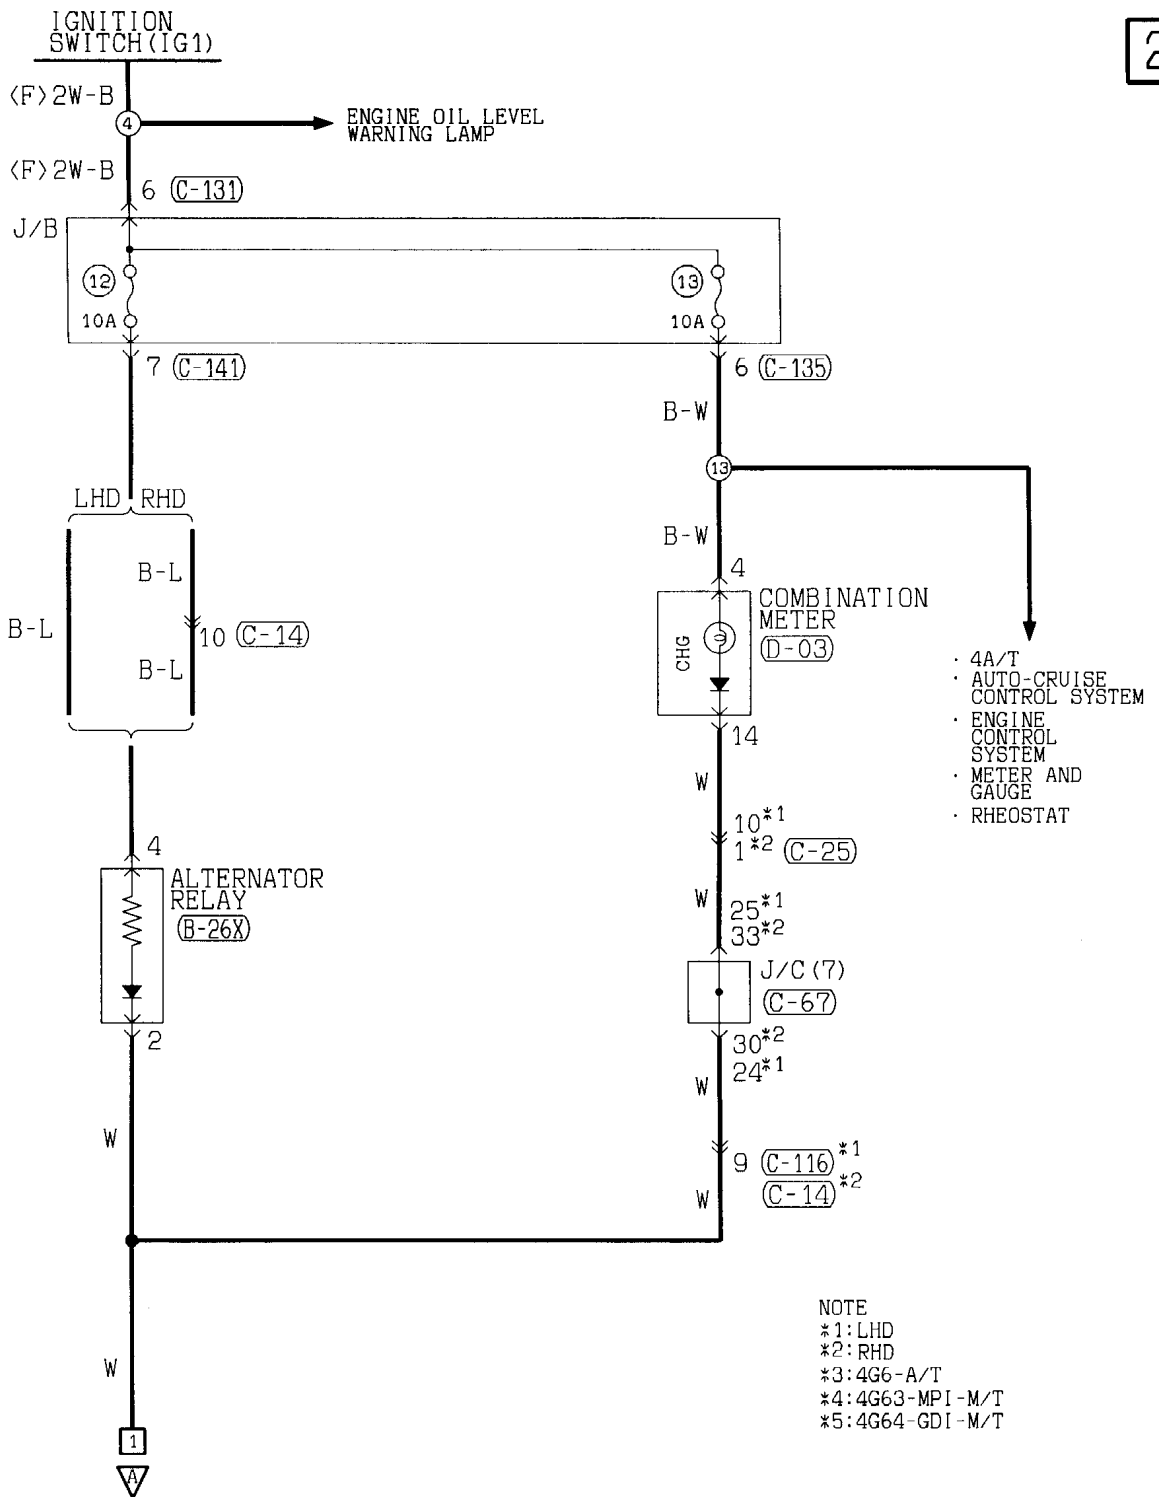

2

(C-67)

1	2	3	4	5	6	7	8	9	10	11
12	13	14	15	16	17	18	19	20	21	22
23	24	25	26	27	28	29	30	31	32	33

(D-03)

1	2	3	4	5	6	7	8
9							
10	11	12	13	14	15	16	17

(C-116)

MU801461

1	2	3	4	5	6	7	8	9	10
11	12	13	14	15	16	17	18	19	20
21	22								

(C-131)

MU801331

1	2
3	4
5	6

(C-135)

MU801457

1	2	3	4	5	6	7	8	9
10	11	12	13	14	15	16	17	18
19	20							

(C-141)

1	2	3	4	5	6	7	8
9	10	11	12	13	14	15	16
17	18						

Wire colour code

B : Black   LG : Light green   G : Green   L : Blue
BR : Brown   O : Orange   GR : Gray   R : Red
W : White   SB : Sky blue   P : Pink   Y : Yellow
V : Violet