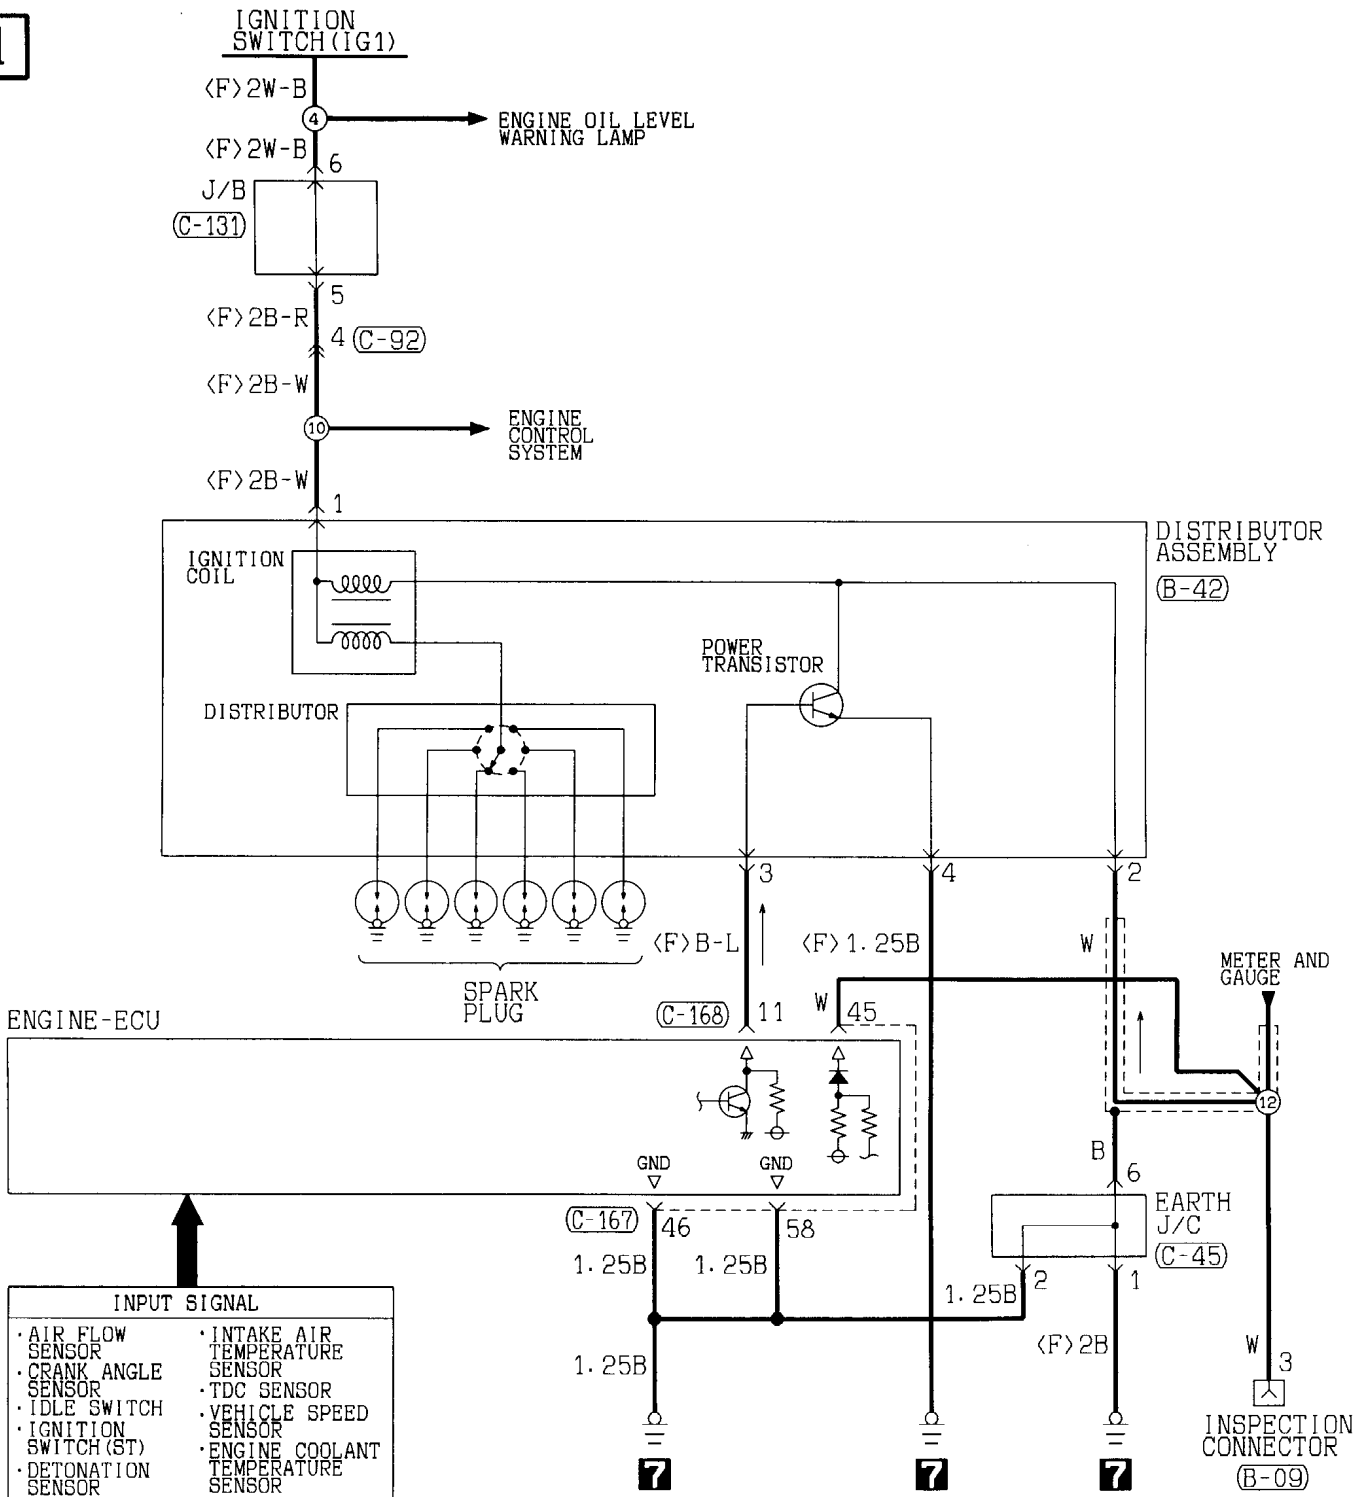

IGNITION SYSTEM

6A1

1

Wire colour code
B :Black LG:Light green G :Green L :Blue W :White Y :Yellow SB:Sky blue
BR:Brown O :Orange GR:Gray R :Red P :Pink V :Violet