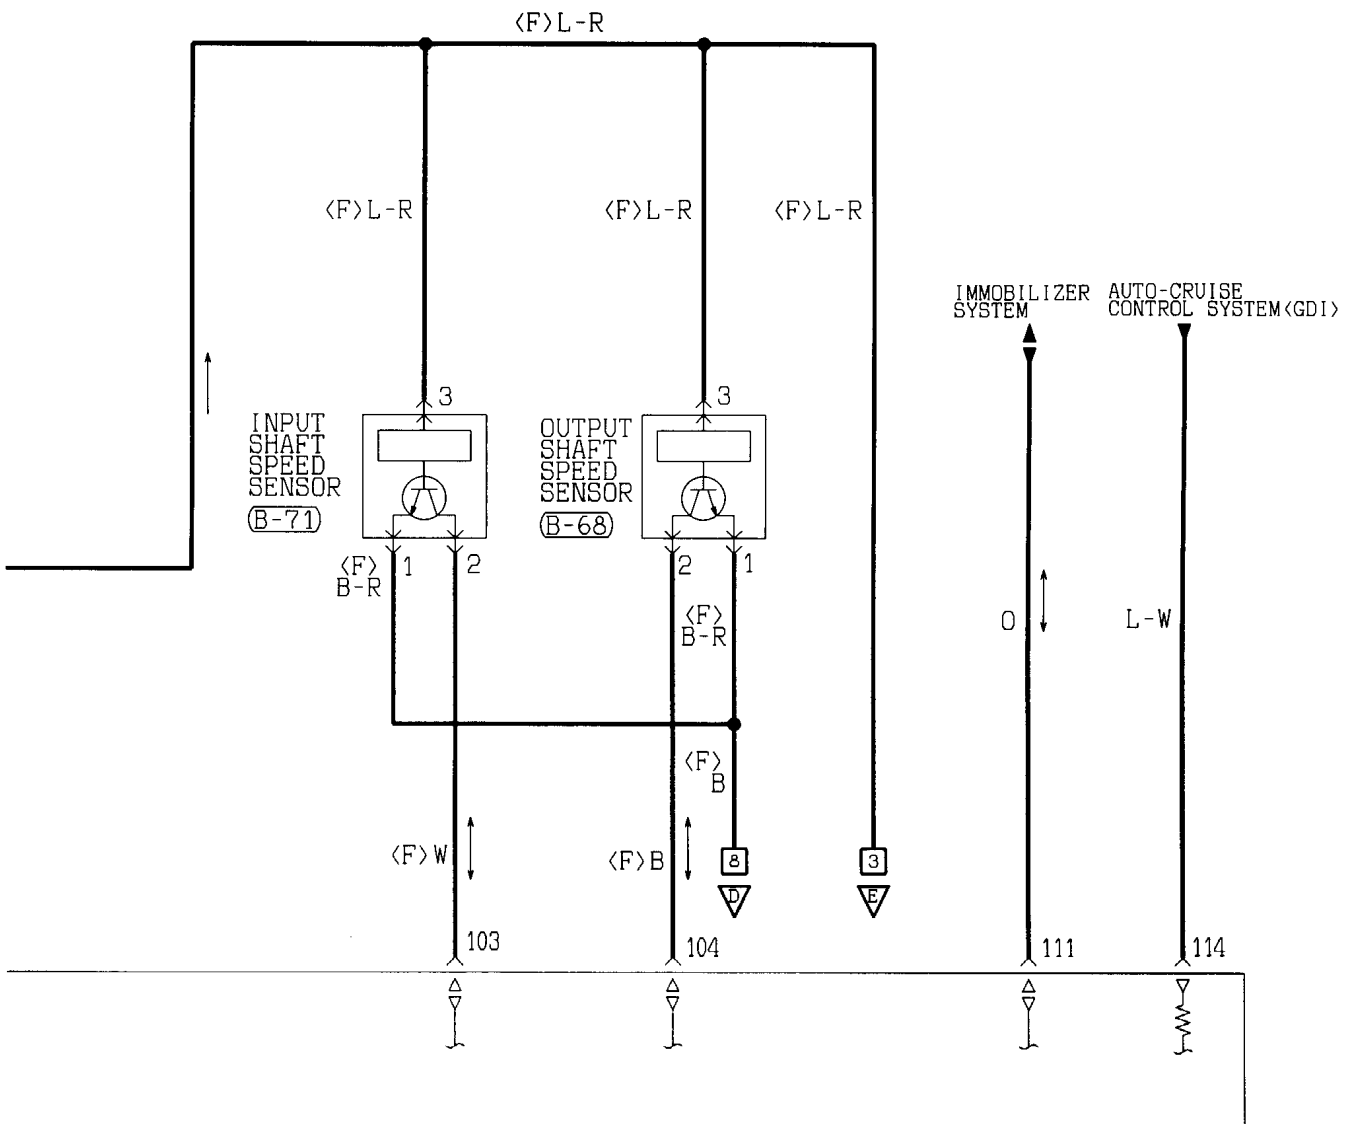

Wire colour code
 B :Black LG:Light green G :Green L :Blue W :White Y :Yellow SB:Sky blue
 BR:Brown O :Orange GR:Gray R :Red P :Pink V :Violet

INVECS-II 4A/T

Except 6A1-SOHC-MPI <R.H. drive vehicles>

1

2

(C-62)