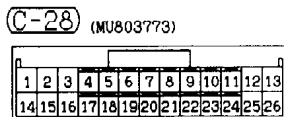

INVECS-II 4A/T <6A1-SOHC-MPI (R.H. drive vehicles)> (CONTINUED)

11