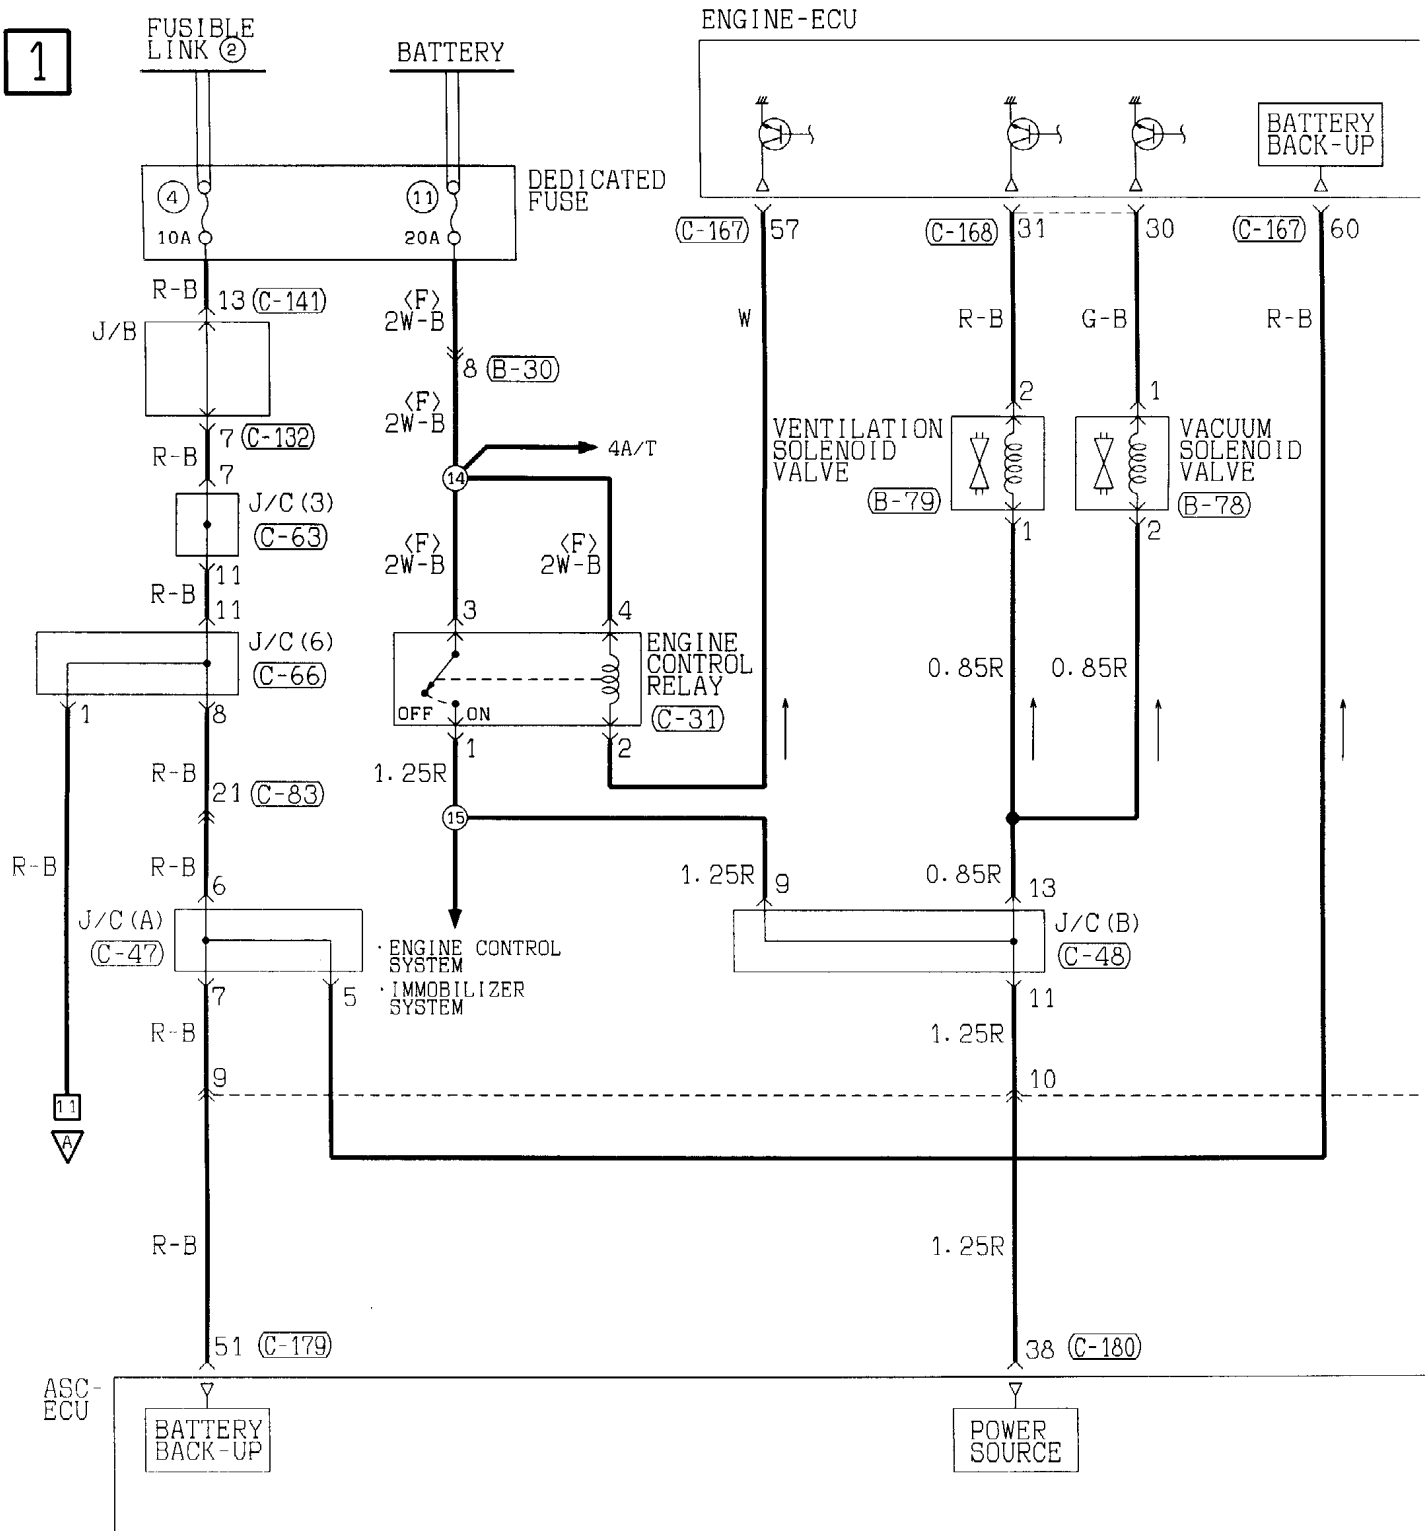

ASC, ABS AND TCL

L.H. drive vehicles