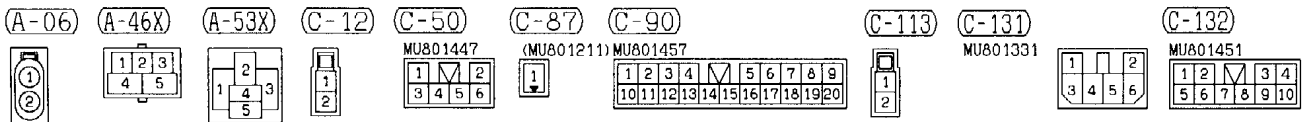

ASC, ABS AND TCL <L.H. drive vehicles> (CONTINUED)

5