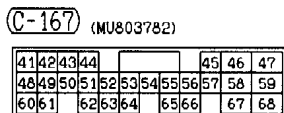

8

1. NOTE
2. *1: UNDERDRIVE SOLENOID VALVE
   - *2: SECOND SOLENOID VALVE
   - *3: OVERDRIVE SOLENOID VALVE
   - *4: DAMPER CLUTCH CONTROL SOLENOID VALVE
   - *5: LOW AND REVERSE SOLENOID VALVE

INPUT SHAFT SPEED SENSOR, OUTPUT SHAFT SPEED SENSOR

<F>G-Y

Wire colour code

B : Black	LG: Light green	G : Green	L : Blue	W : White	Y : Yellow	SB: Sky blue
BR: Brown	O : Orange	GR: Gray	R : Red	P : Pink	V : Violet