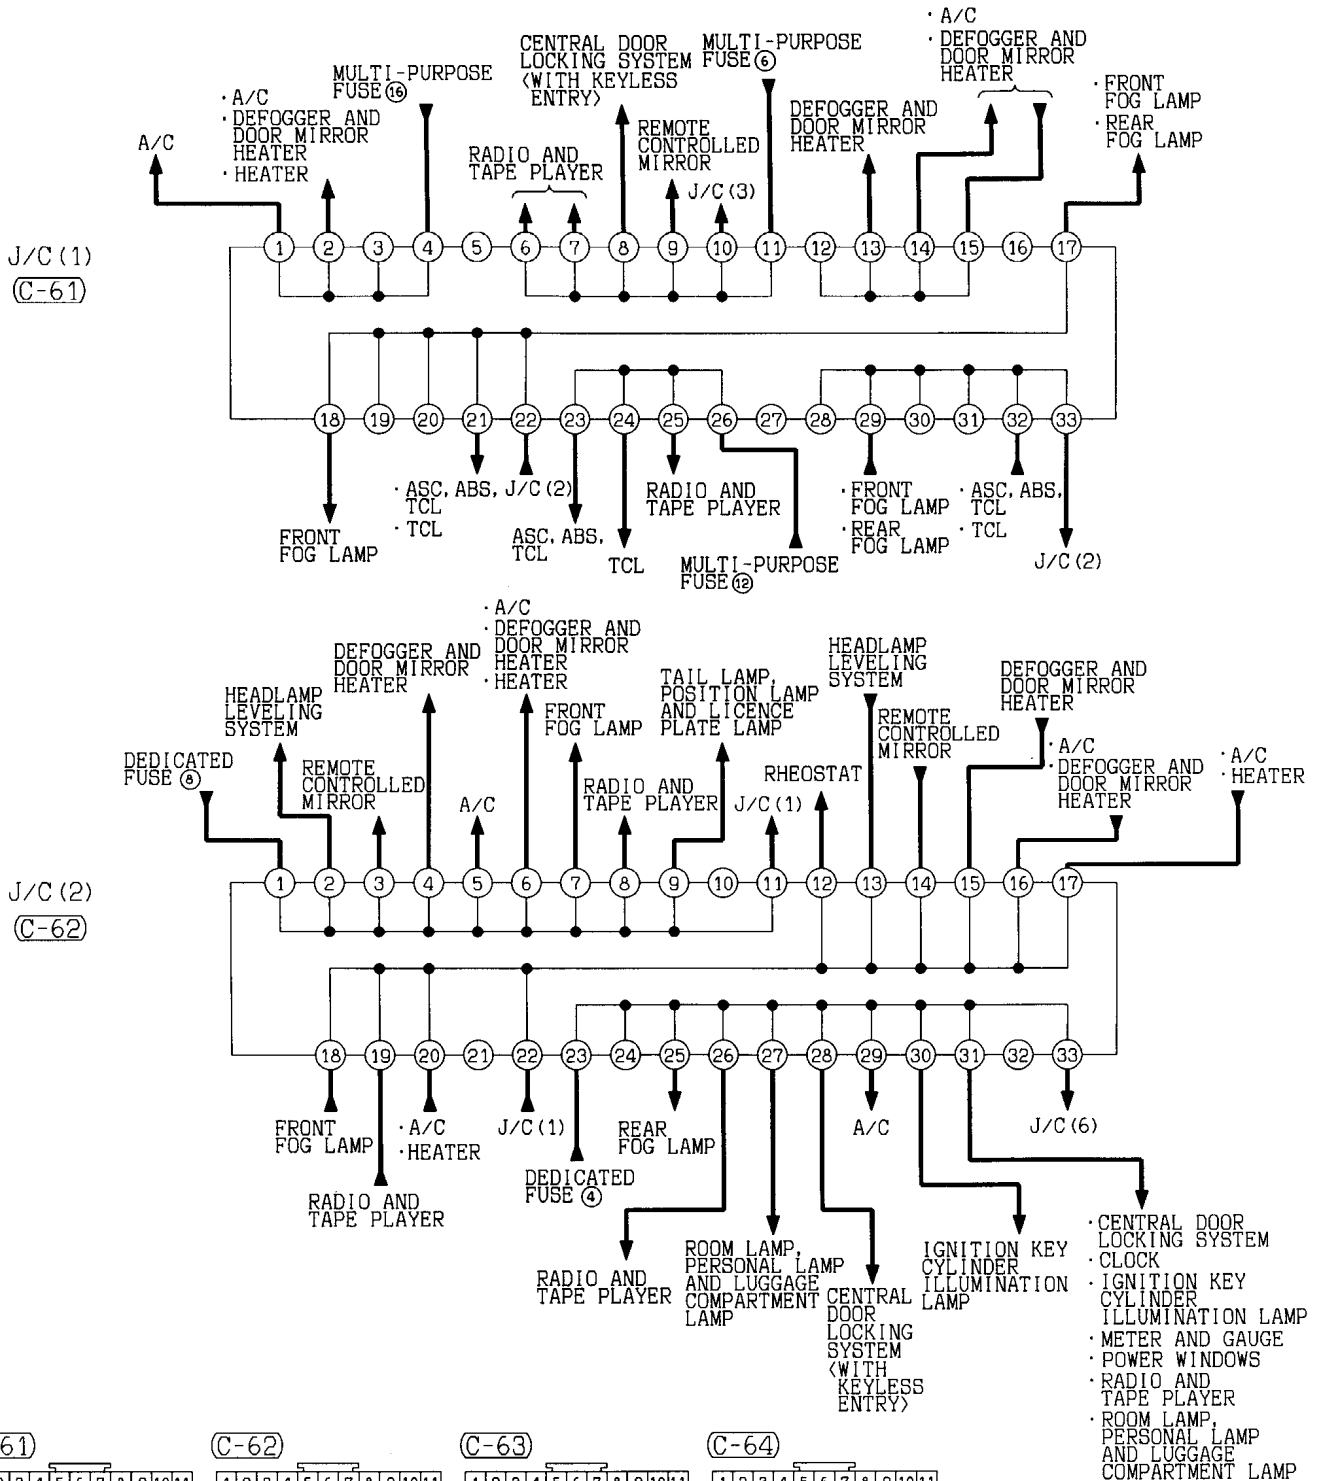

JOINT CONNECTOR (J/C)

R.H. drive vehicles

NOTE
IN ACTUAL VEHICLES, ANY OF THE TERMINALS CONNECTED IN J/C ARE USED.
THE TERMINALS DESCRIBED IN THE CIRCUIT DIAGRAM MAY NOT BE
IDENTICAL TO THOSE OF THE VEHICLES.