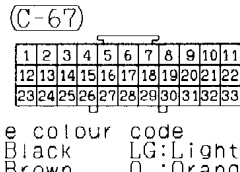

ENGINE OIL LEVEL WARNING LAMP

L.H. drive vehicles

3

Wire colour code

B : Black LG : Light green G : Green L : Blue

BR : Brown O : Orange GR : Gray R : Red

W : White SB : Sky blue P : Pink Y : Yellow

V : Violet

H1810E00BA