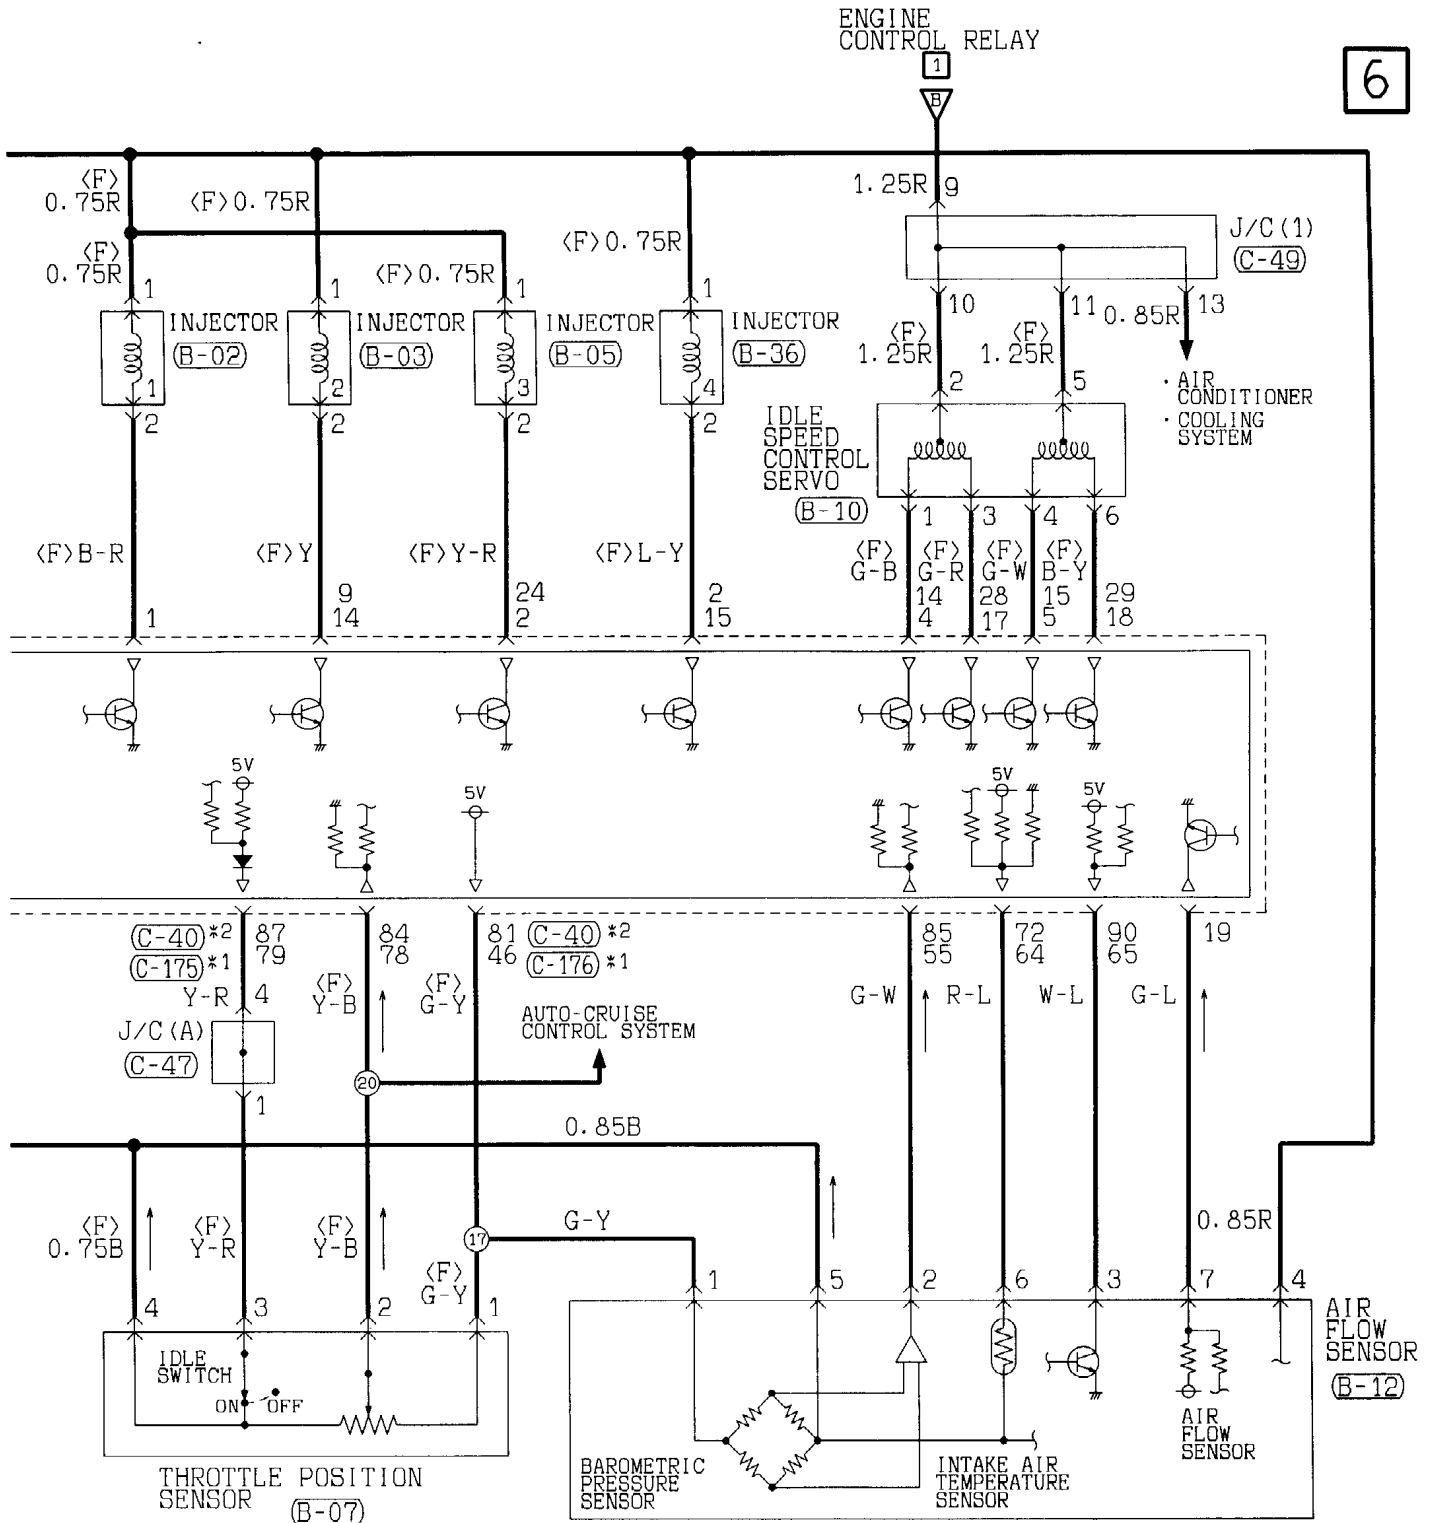

6

(C-34) (MU801824)

1	2	3	4	5	6	7	8	9	10	11	12	13
14	15	16	17	18	19	20	21	22	23	24	25	26

(C-38) (MU801820)

51	52	53	54	55	56
57	58	59	60	61	62

(C-40) (MU801823)

71	72	73	74	75	76	77	78	79	80	81
82	83	84	85	86	87	88	89	90	91	92

(C-45) MU801336

1	2	3	4
5	6	7	8
9	10		

(C-46) MU801446

1	2	3	4

(C-47) MU801560

1	2	3	4	5	6	7	8
9	10	11	12	13	14	15	16
17	18	19					

Wire colour code
B : Black   LG : Light green   G : Green   L : Blue   W : White   Y : Yellow   SB : Sky blue
BR : Brown   O : Orange   GR : Gray   R : Red   P : Pink   V : Violet