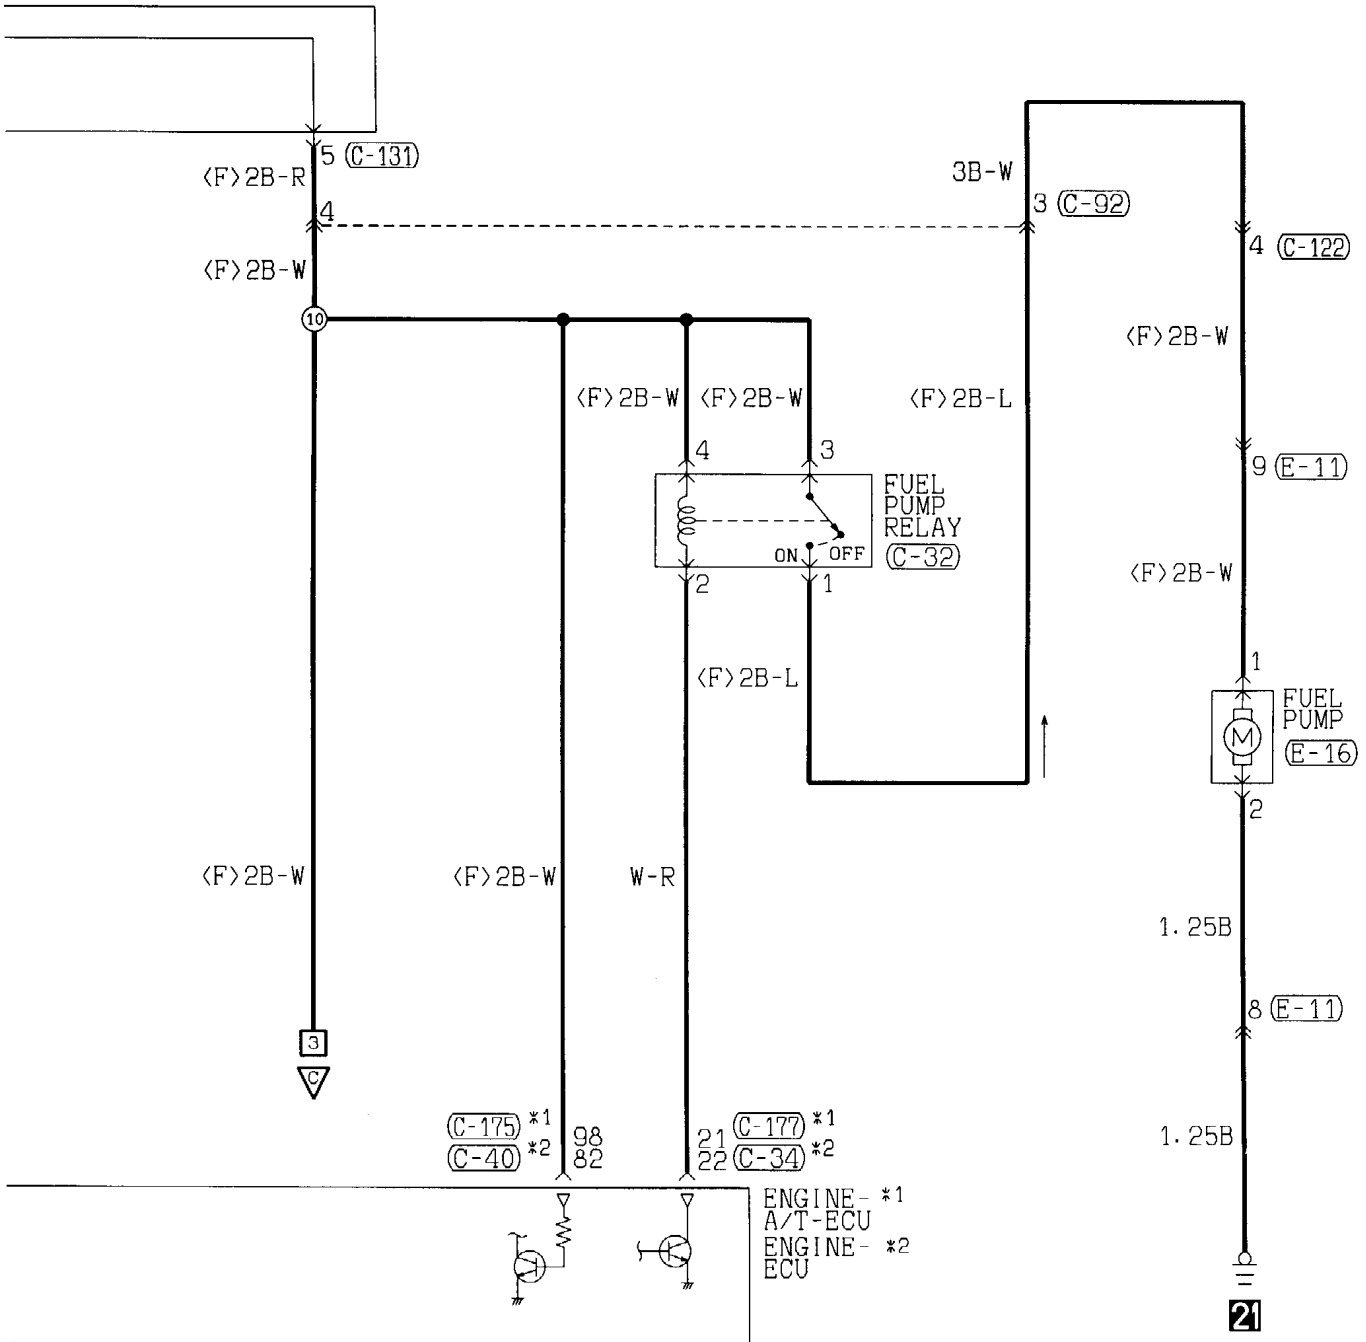

2

NOTE
*1:A/T
*2:M/T

(C-40) (MU801823)

71	72	73	74	75	76	77	78	79	80	81
82	83	84	85	86	87	88	89	90	91	92

(C-48) (MU801560)

1	2	3	4	5	6	7	8			
9	10	11	12	13	14	15	16	17	18	19

(C-62)

1	2	3	4	5	6	7	8	9	10	11
12	13	14	15	16	17	18	19	20	21	22
23	24	25	26	27	28	29	30	31	32	33

(C-66)

1	2	3	4	5	6	7	8	9	10	11
12	13	14	15	16	17	18	19	20	21	22
23	24	25	26	27	28	29	30	31	32	33

(C-83)

1	2	3	4	5	6	7	8	9	10		
11	12	13	14	15	16	17	18	19	20	21	22

(C-176) (MU803781)

41	42	43	44	45	46					
47	48	49	50	51	52	53	54	55	56	57
58	59	60	61	62	63	64	65	66		

(C-177) (MU803784)

1	2	3	4	5	6	7	8							
9	10	11	12	13	14	15	16	17	18	19	20	21	22	23
24	25	26	27	28	29	30	31	32	33	34	35			

(D-03)

1	2	3	4	5	6	7	8	
9	10	11	12	13	14	15	16	17

(E-11)

1	2	3	4		
5	6	7	8	9	10

(E-16)

1	2