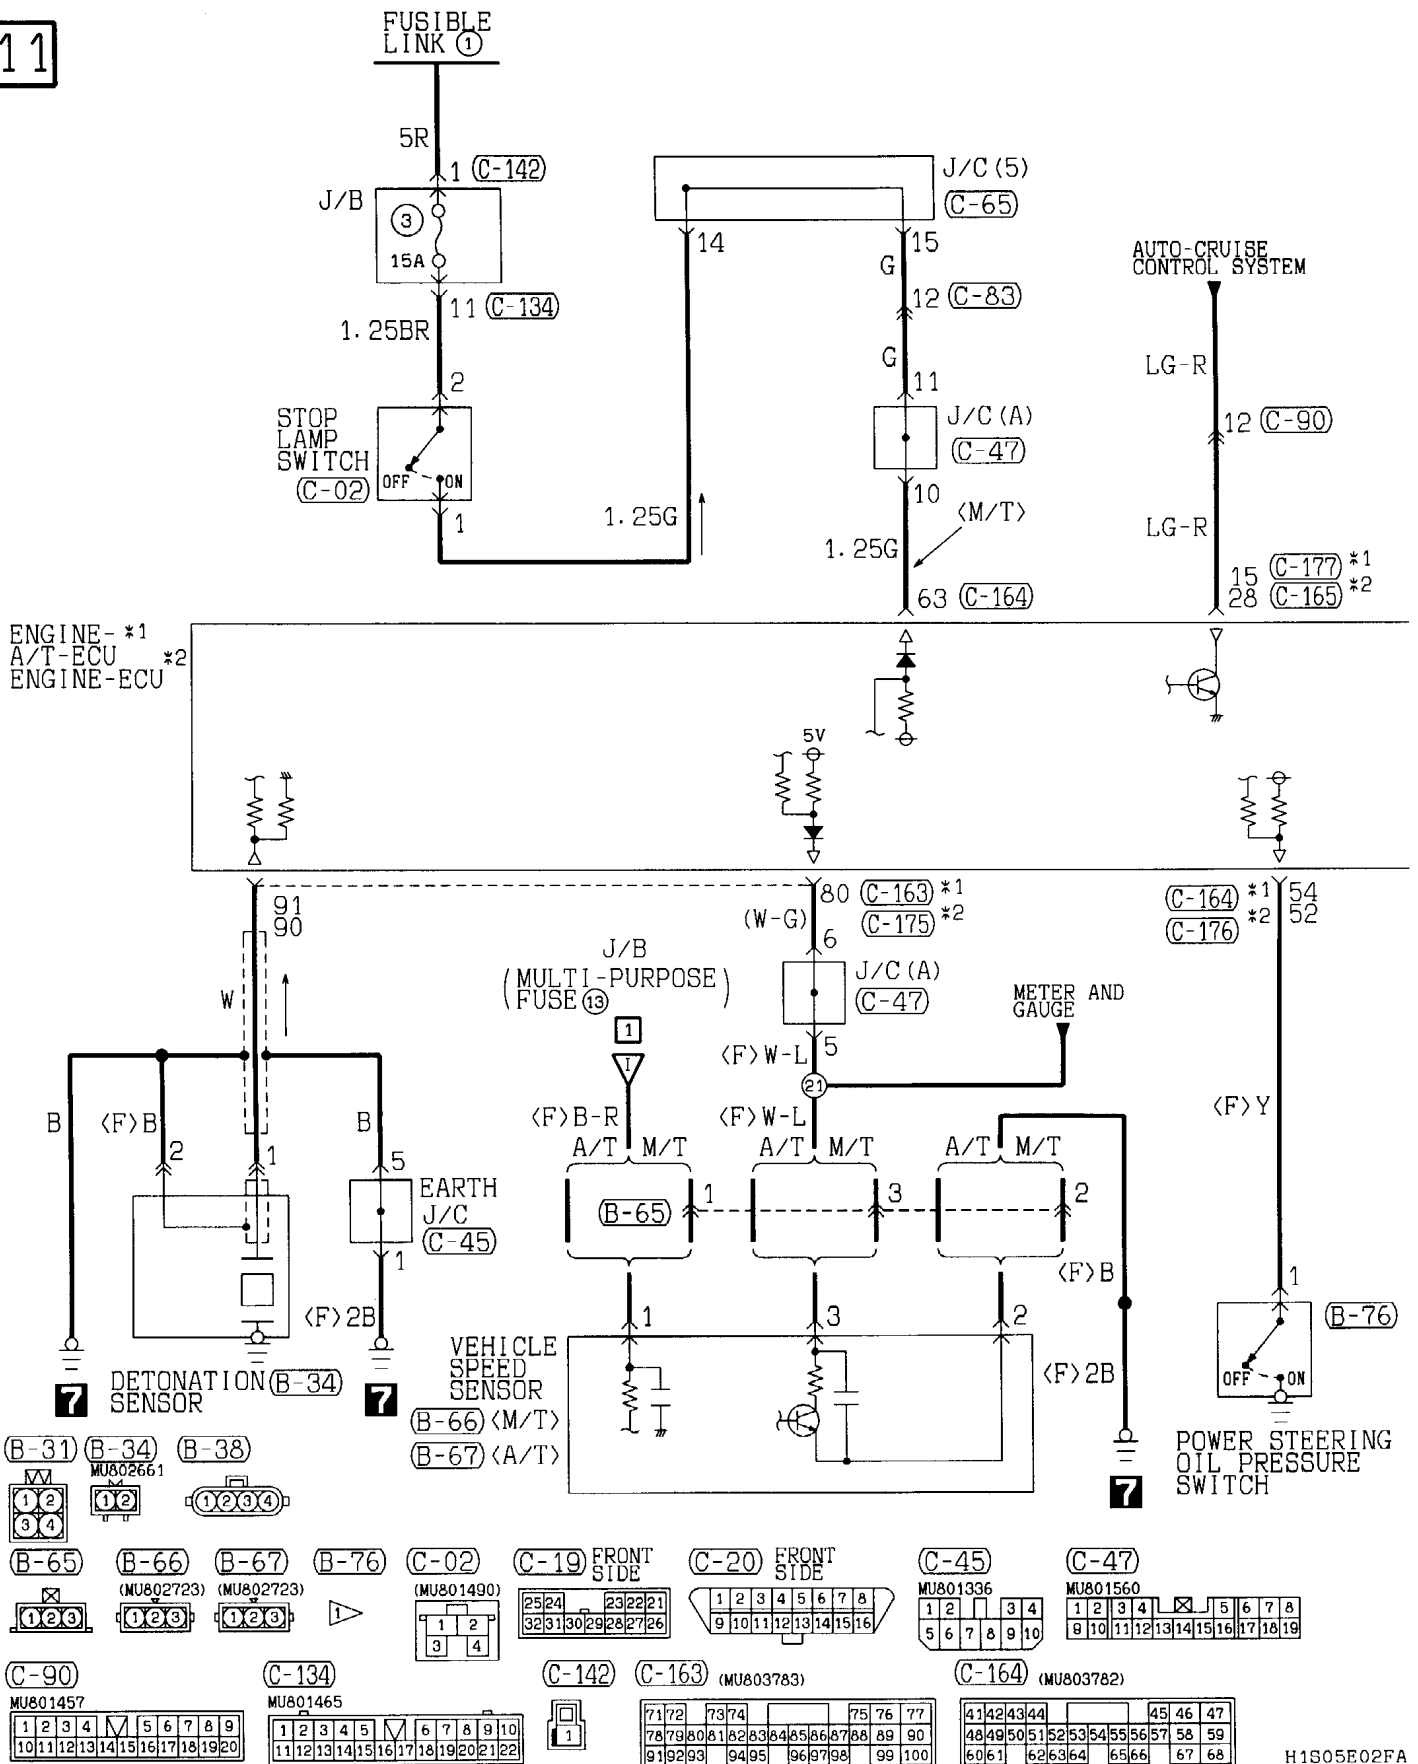

ENGINE CONTROL SYSTEM <4G64-GDI (L.H. drive vehicles)> (CONTINUED)

11