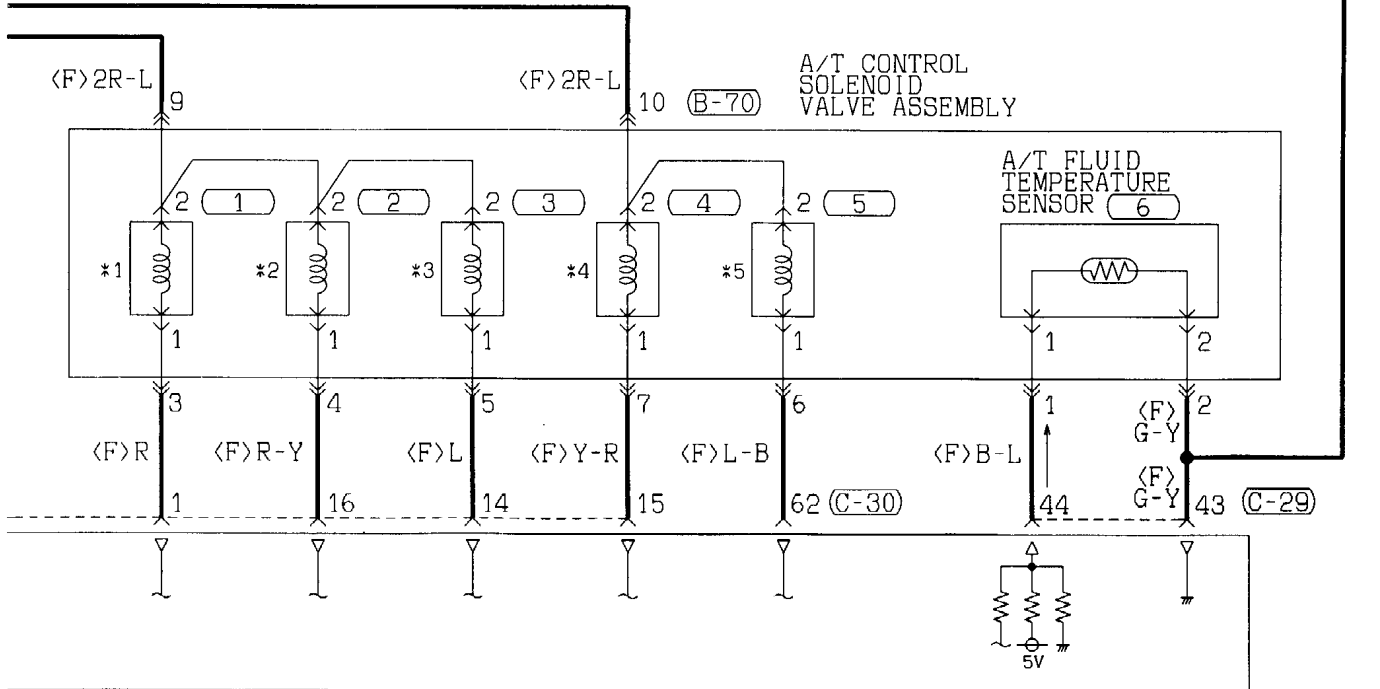

NOTE
*1: UNDERDRIVE SOLENOID VALVE
*2: SECOND SOLENOID VALVE
*3: OVERDRIVE SOLENOID VALVE
*4: DAMPER CLUTCH CONTROL SOLENOID VALVE
*5: LOW AND REVERSE SOLENOID VALVE

8
INPUT SHAFT SPEED SENSOR
OUTPUT SHAFT SPEED SENSOR

(F)G-Y

Wire colour code

B : Black   LG: Light green   G : Green   L : Blue   W : White   Y : Yellow   SB: Sky blue
BR: Brown   O : Orange   GR: Gray   R : Red   P : Pink   V : Violet