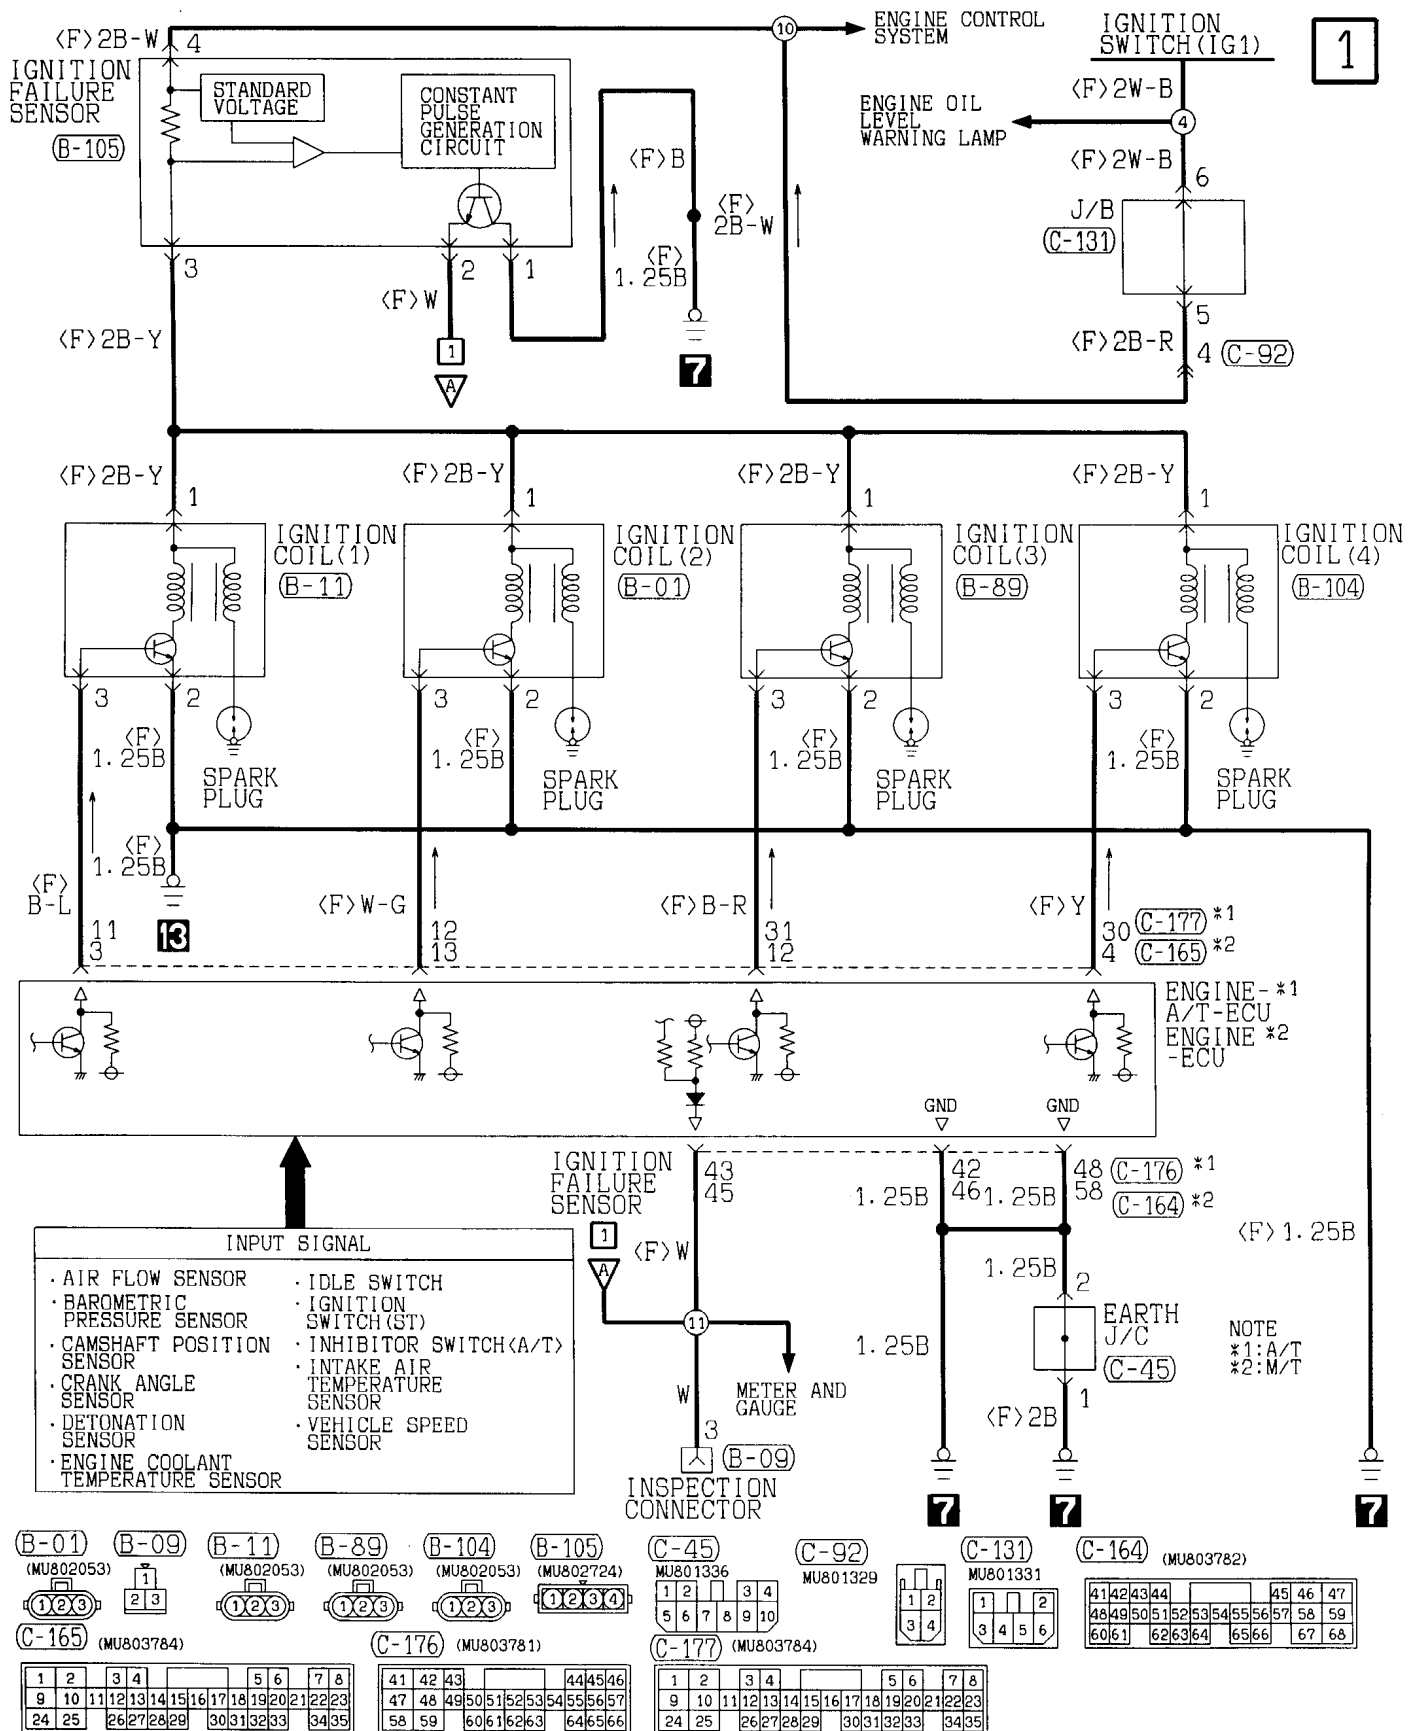

(In junction block)

CENTRALIZED RELAY

Connector No.	Name	Connector No.	Name
A-46X	Valve relay <ASC>	A-53X	Motor relay <ASC>

(ABS relay box in engine compartment)

16I0231

IGNITION SYSTEM

4G64-GDI

IGNITION SYSTEM