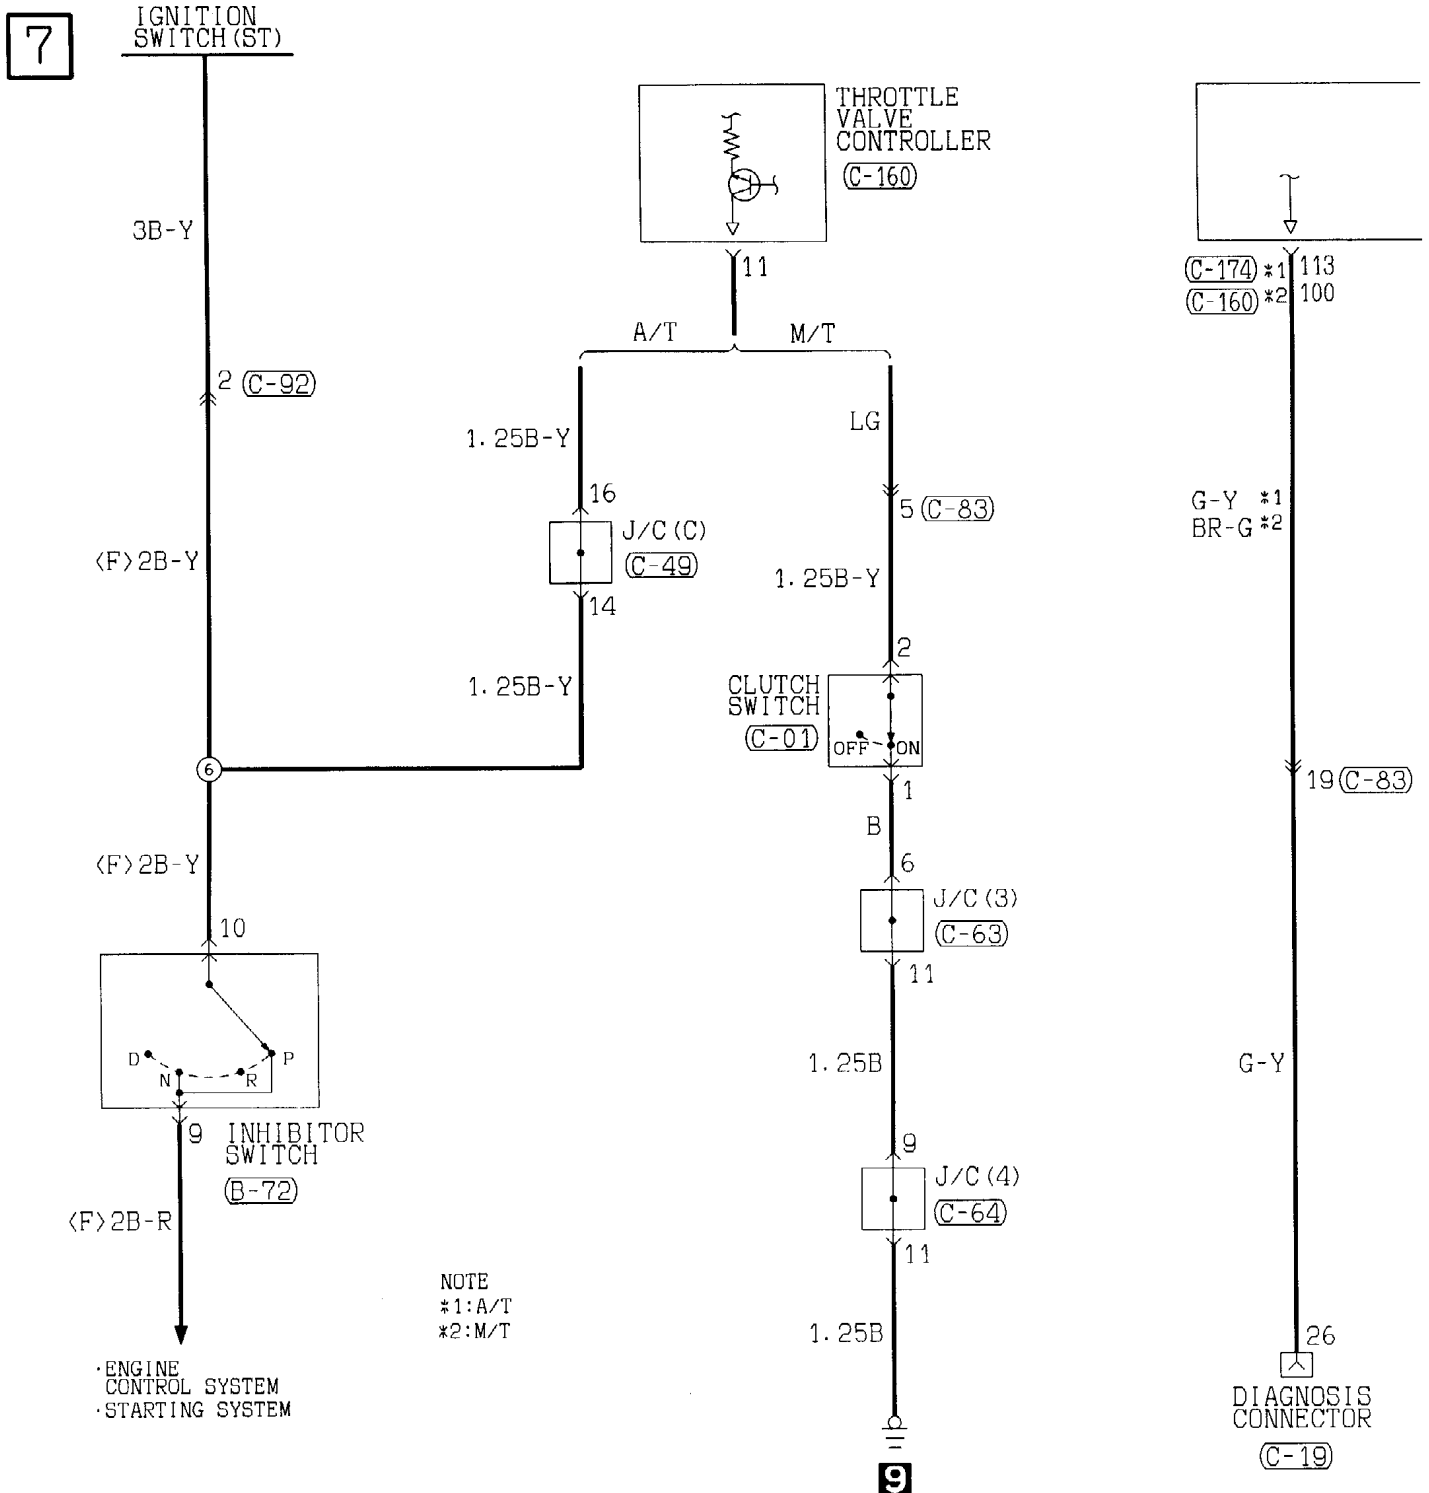

AUTO-CRUISE CONTROL SYSTEM <GDI (R.H. drive vehicles)> (CONTINUED)