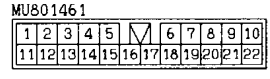

(C-131)

(C-132)