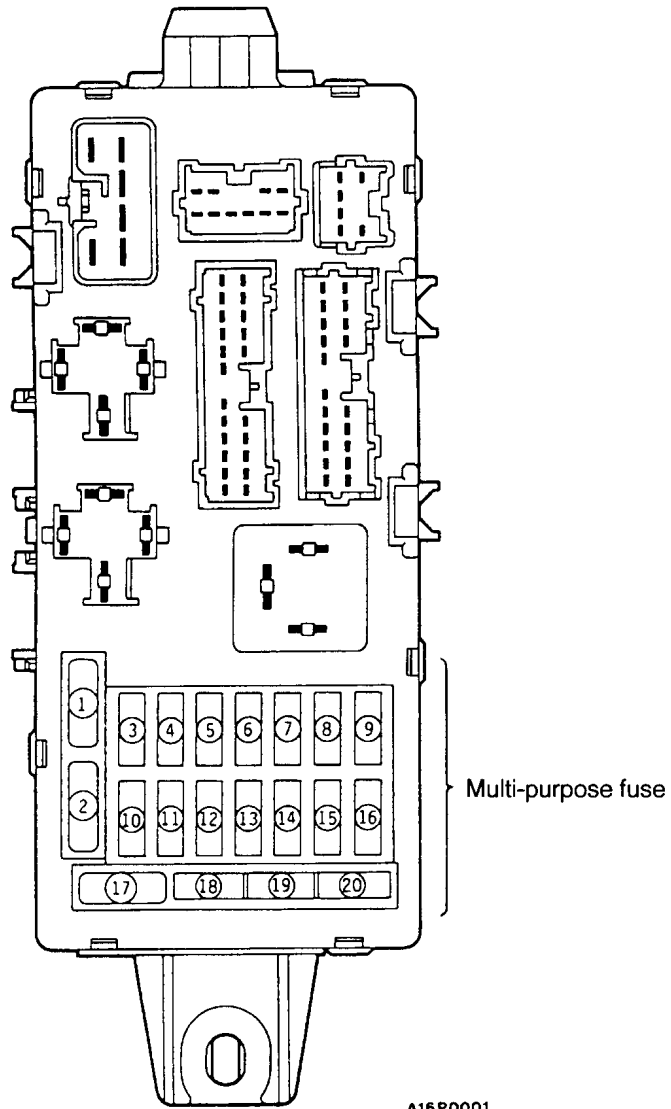

(In junction block)

CENTRALIZED RELAY

Connector No.	Name	Connector No.	Name
A-46X	Valve relay <ASC>	A-53X	Motor relay <ASC>

(ABS relay box in engine compartment)

16I0231

IGNITION SYSTEM

4G64-GDI

IGNITION SYSTEM