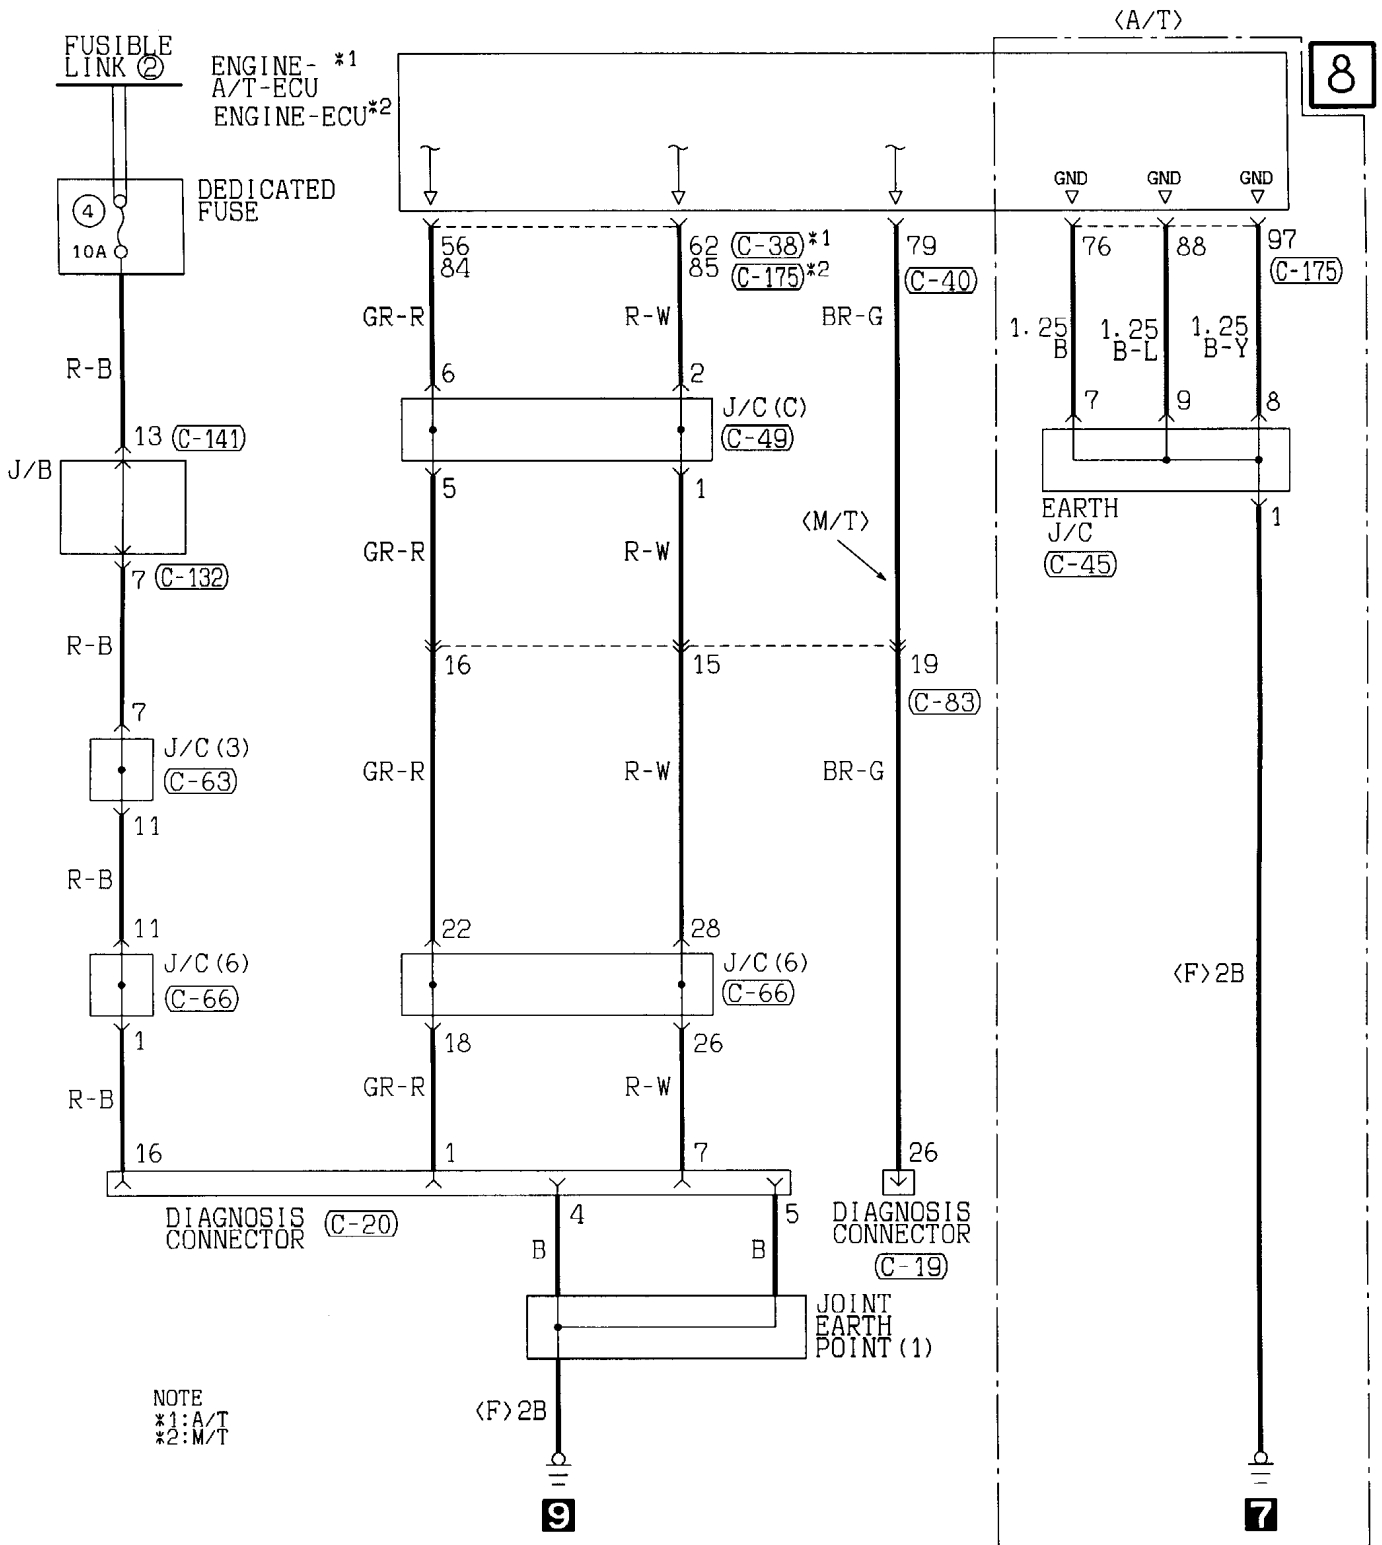

(C-38) (MU801820)

51	52	53	54	55	56
57	58	59	60	61	62

(C-40) (MU801823)

71	72	73	74	75	76	77	78	79	80	81
82	83	84	85	86	87	88	89	90	91	92

(C-45) MU801336

1	2	3	4		
5	6	7	8	9	10

(C-47) MU801560

1	2	3	4	5	6	7	8			
9	10	11	12	13	14	15	16	17	18	19

(C-49) MU801560

1	2	3	4	5	6	7	8			
9	10	11	12	13	14	15	16	17	18	19

(C-63)

1	2	3	4	5	6	7	8	9	10	11
12	13	14	15	16	17	18	19	20	21	22
23	24	25	26	27	28	29	30	31	32	33

(C-176) (MU803781)

41	42	43	44	45	46					
47	48	49	50	51	52	53	54	55	56	57
58	59	60	61	62	63	64	65	66		

(C-177) (MU803784)

1	2	3	4	5	6	7	8							
9	10	11	12	13	14	15	16	17	18	19	20	21	22	23
24	25	26	27	28	29	30	31	32	33	34	35			

Wire colour code
B : Black
BR : Brown
W : White
V : Violet
LG : Light green
O : Orange
SB : Sky blue

G : Green
GR : Gray
P : Pink
L : Blue
R : Red
Y : Yellow