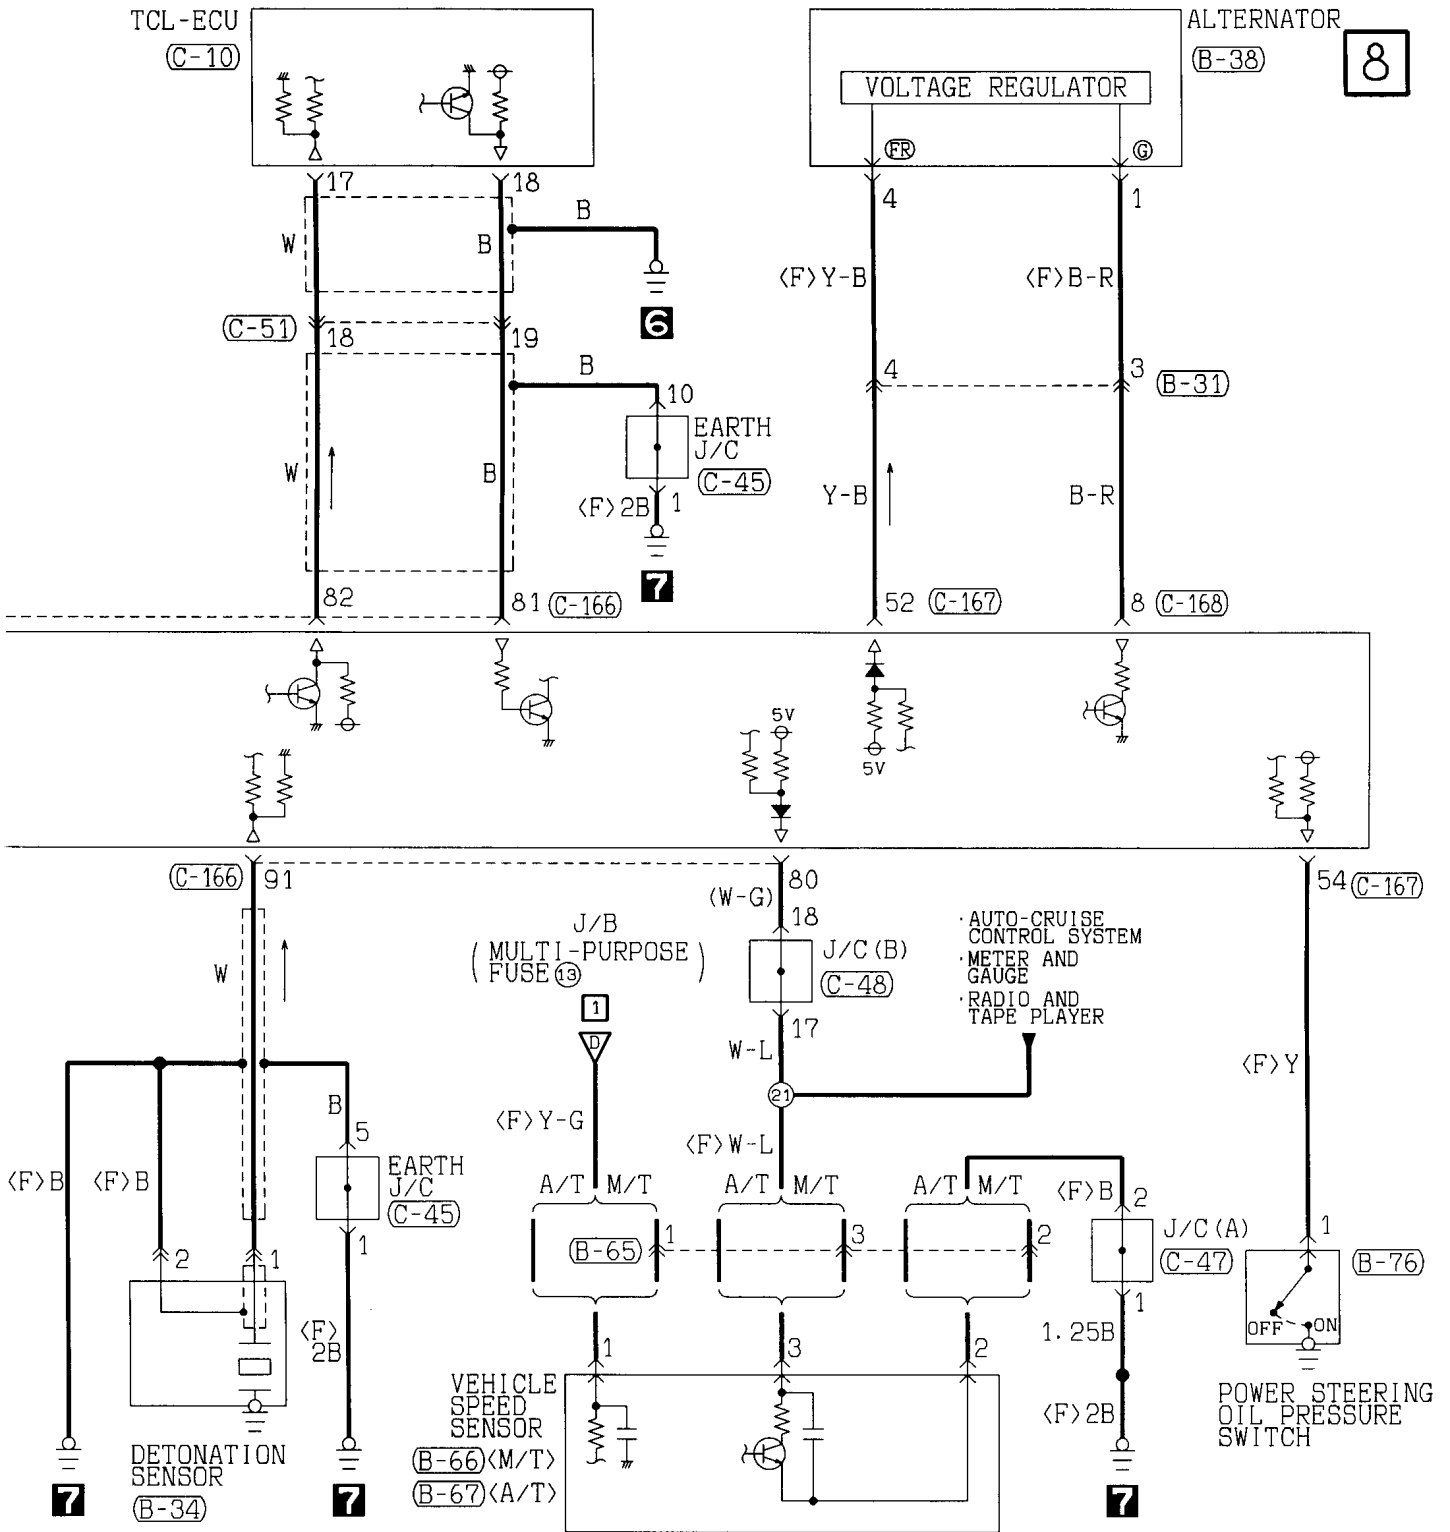

ENGINE CONTROL SYSTEM <6A1-SOHC-MPI (L.H. drive vehicles with TCL)>
(CONTINUED)

8

(C-10) (MU801824)

1	2	3	4	5	6	7	8	9	10	11	12	13
14	15	16	17	18	19	20	21	22	23	24	25	26

(C-28) (MU803773)

1	2	3	4	5	6	7	8	9	10	11	12	13
14	15	16	17	18	19	20	21	22	23	24	25	26