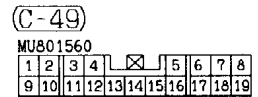

INVECS-II 4A/T <6A1-SOHC-MPI (R.H. drive vehicles)> (CONTINUED)

11