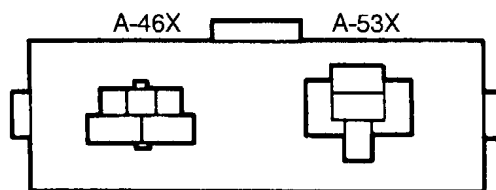

CENTRALIZED RELAY

Connector No.	Name	Connector No.	Name
A-46X	Valve relay <ASC>	A-53X	Motor relay <ASC>

(ABS relay box in engine compartment)