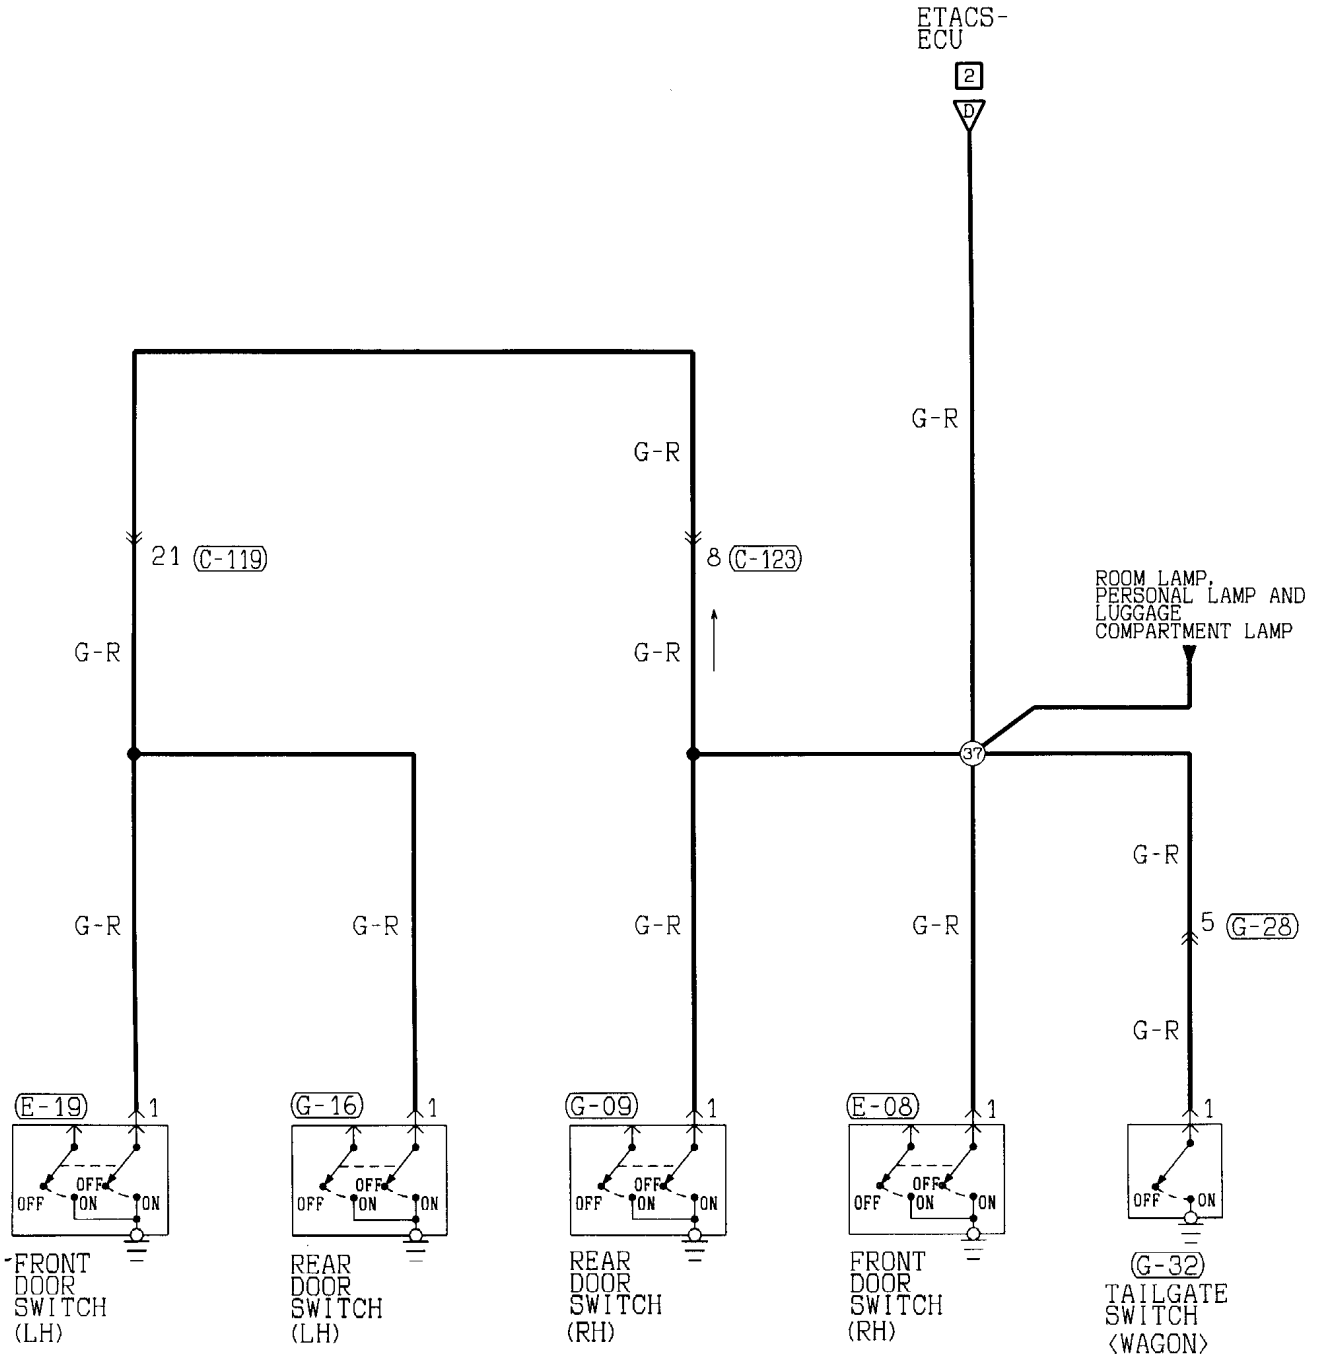

CENTRAL DOOR LOCKING SYSTEM <R.H. drive vehicles with keyless entry system> (CONTINUED)

7

(C-119)
MU801465

(C-123)
MU801465

(E-08)
MU801441

(E-19)
MU801441

(G-09)
MU801441

(G-16)
MU801441

(G-28)
MU801451

(G-32)
(MU801211)

Wire colour code
B : Black   LG:Light green   G :Green   L :Blue   W :White   Y :Yellow   SB:Sky blue
BR:Brown   O :Orange   GR:Gray   R :Red   P :Pink   V :Violet