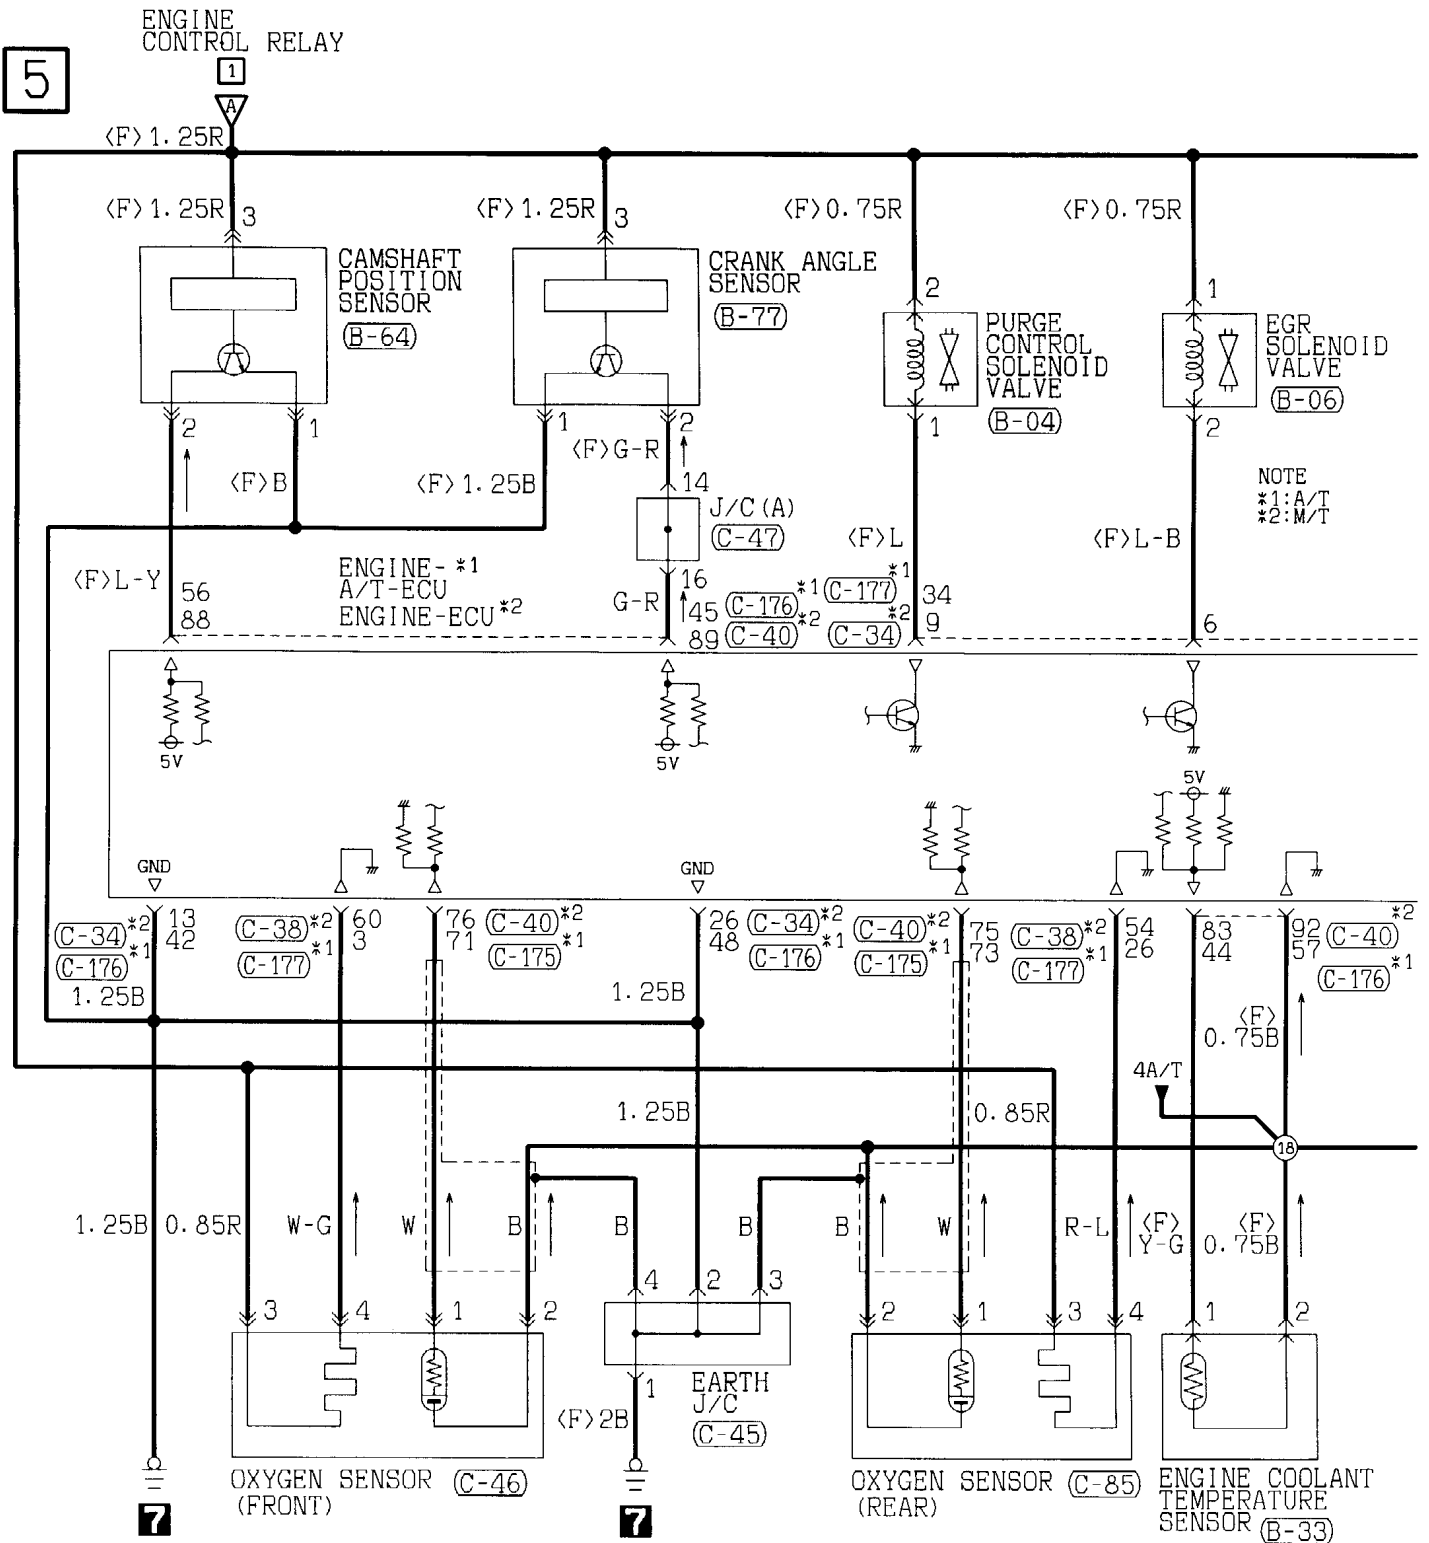

ENGINE CONTROL SYSTEM <4G6-SOHC-MPI (L.H. drive vehicles)> (CONTINUED)

(B-02) MU802779	(B-03) MU802779	(B-04) MU802779	(B-05) MU802779	(B-06) MU802779	(B-07) (MU802724)	(B-10) MU802607	(B-12) (MU802406)	(B-33) (MU802406)	(B-36) MU802337	(B-64) MU802337	(B-77) MU802603
(C-49) MU801560	(C-85) MU801446	(C-175) (MU803782)	(C-176) (MU803781)	(C-177) (MU803784)							
<table border="1"> <tr><td>1</td><td>2</td><td>3</td><td>4</td><td>5</td><td>6</td><td>7</td><td>8</td></tr> <tr><td>9</td><td>10</td><td>11</td><td>12</td><td>13</td><td>14</td><td>15</td><td>16</td></tr> <tr><td>17</td><td>18</td><td>19</td><td></td><td></td><td></td><td></td><td></td></tr> </table>	<table border="1"> <tr><td>1</td><td>2</td><td>3</td><td>4</td></tr> </table>	<table border="1"> <tr><td>71</td><td>72</td><td>73</td><td>74</td><td>75</td><td>76</td><td>77</td></tr> <tr><td>78</td><td>79</td><td>80</td><td>81</td><td>82</td><td>83</td><td>84</td></tr> <tr><td>85</td><td>86</td><td>87</td><td>88</td><td>89</td><td>90</td><td>91</td></tr> <tr><td>92</td><td>93</td><td>94</td><td>95</td><td>96</td><td>97</td><td>98</td></tr> </table>	<table border="1"> <tr><td>41</td><td>42</td><td>43</td><td>44</td><td>45</td><td>46</td></tr> <tr><td>47</td><td>48</td><td>49</td><td>50</td><td>51</td><td>52</td></tr> <tr><td>53</td><td>54</td><td>55</td><td>56</td><td>57</td><td>58</td></tr> <tr><td>59</td><td>60</td><td>61</td><td>62</td><td>63</td><td>64</td></tr> <tr><td>65</td><td>66</td><td></td><td></td><td></td><td></td></tr> </table>	<table border="1"> <tr><td>1</td><td>2</td><td>3</td><td>4</td><td>5</td><td>6</td><td>7</td><td>8</td></tr> <tr><td>9</td><td>10</td><td>11</td><td>12</td><td>13</td><td>14</td><td>15</td><td>16</td></tr> <tr><td>17</td><td>18</td><td>19</td><td>20</td><td>21</td><td>22</td><td>23</td><td>24</td></tr> <tr><td>25</td><td>26</td><td>27</td><td>28</td><td>29</td><td>30</td><td>31</td><td>32</td></tr> <tr><td>33</td><td>34</td><td>35</td><td></td><td></td><td></td><td></td><td></td></tr> </table>