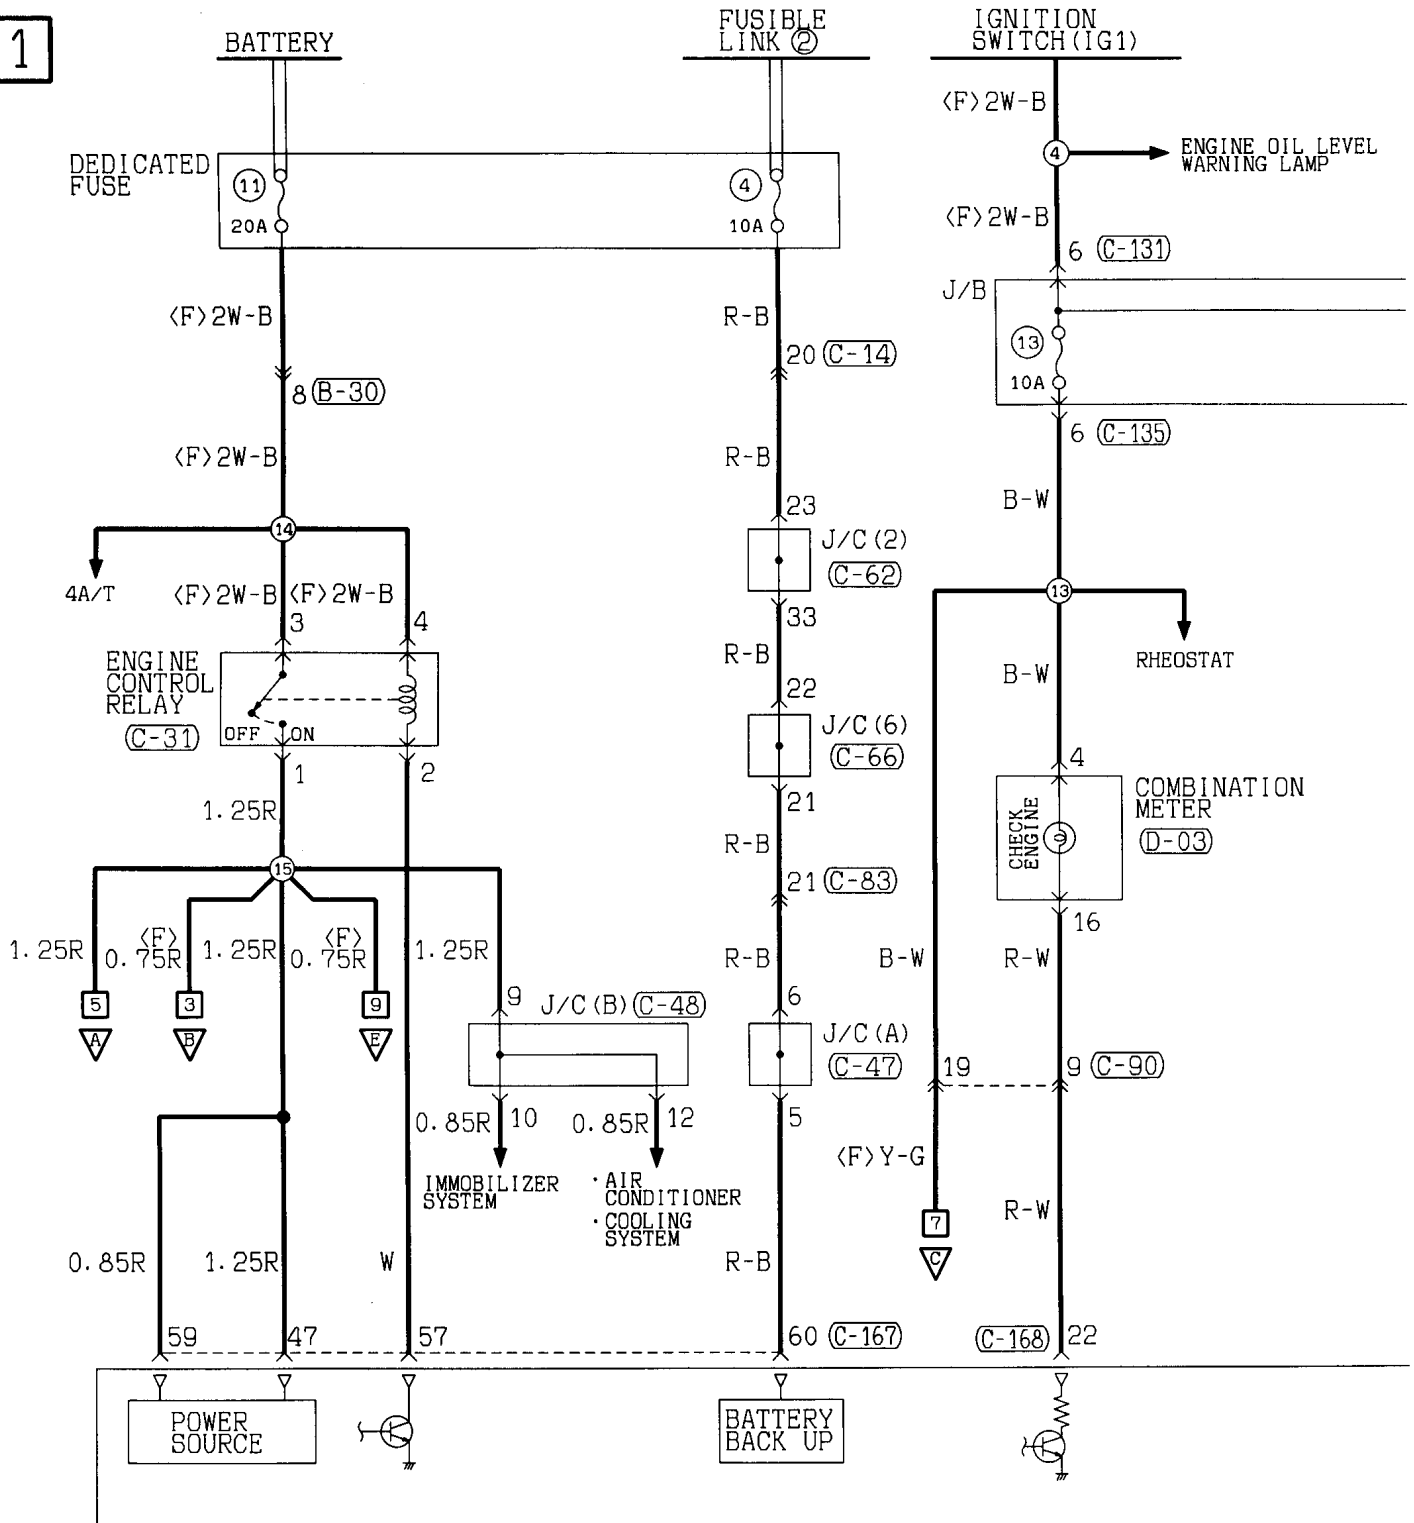

ENGINE CONTROL SYSTEM

6A1-SOHC-MPI <R.H. drive vehicles without TCL>

1

(B-13)

(B-30)

MU802357

(C-14)

MU801461

(C-31)

MU801461

(C-32)

MU801461

(C-47)

MU801560

(C-48)

MU801560

(C-131)

MU801331

(C-135)

MU801457

(C-166) (MU803783)

(C-167) (MU803782)