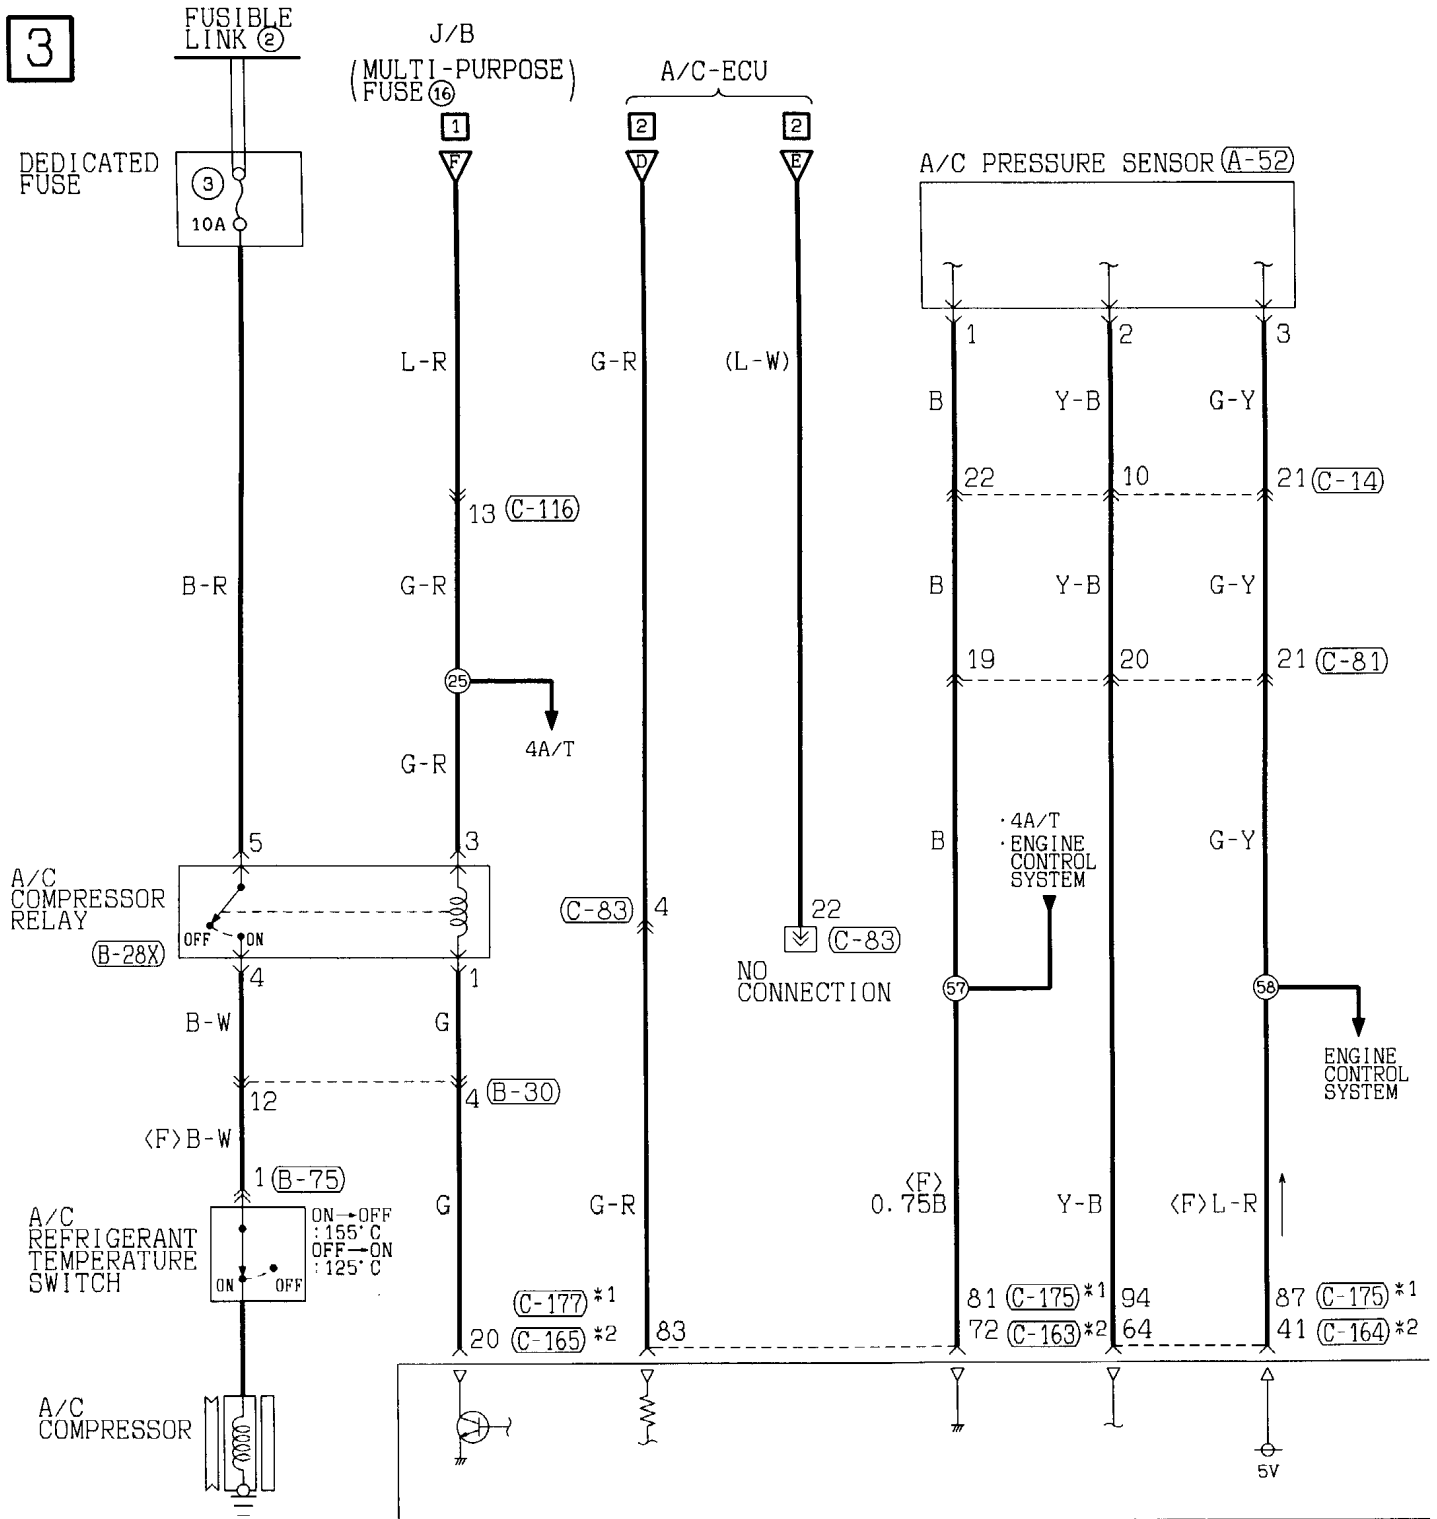

AUTOMATIC AIR CONDITIONER <GDI (L.H. drive vehicles)> (CONTINUED)