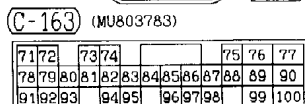

AUTO-CRUISE CONTROL SYSTEM <GDI (R.H. drive vehicles)> (CONTINUED)