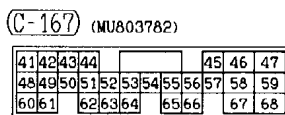

NOTE
*1: UNDERDRIVE SOLENOID VALVE
*2: SECOND SOLENOID VALVE
*3: OVERDRIVE SOLENOID VALVE
*4: DAMPER CLUTCH CONTROL SOLENOID VALVE
*5: LOW AND REVERSE SOLENOID VALVE

8
INPUT SHAFT SPEED SENSOR
OUTPUT SHAFT SPEED SENSOR

(F)G-Y

Wire colour code

B : Black   LG: Light green   G : Green   L : Blue   W : White   Y : Yellow   SB: Sky blue
BR: Brown   O : Orange   GR: Gray   R : Red   P : Pink   V : Violet