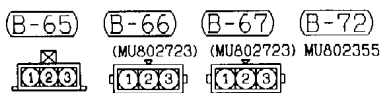

AUTO-CRUISE CONTROL SYSTEM <GDI (R.H. drive vehicles)> (CONTINUED)