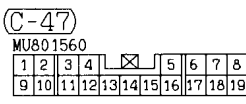

ENGINE CONTROL SYSTEM

6A1-SOHC-MPI <R.H. drive vehicles with TCL>

1