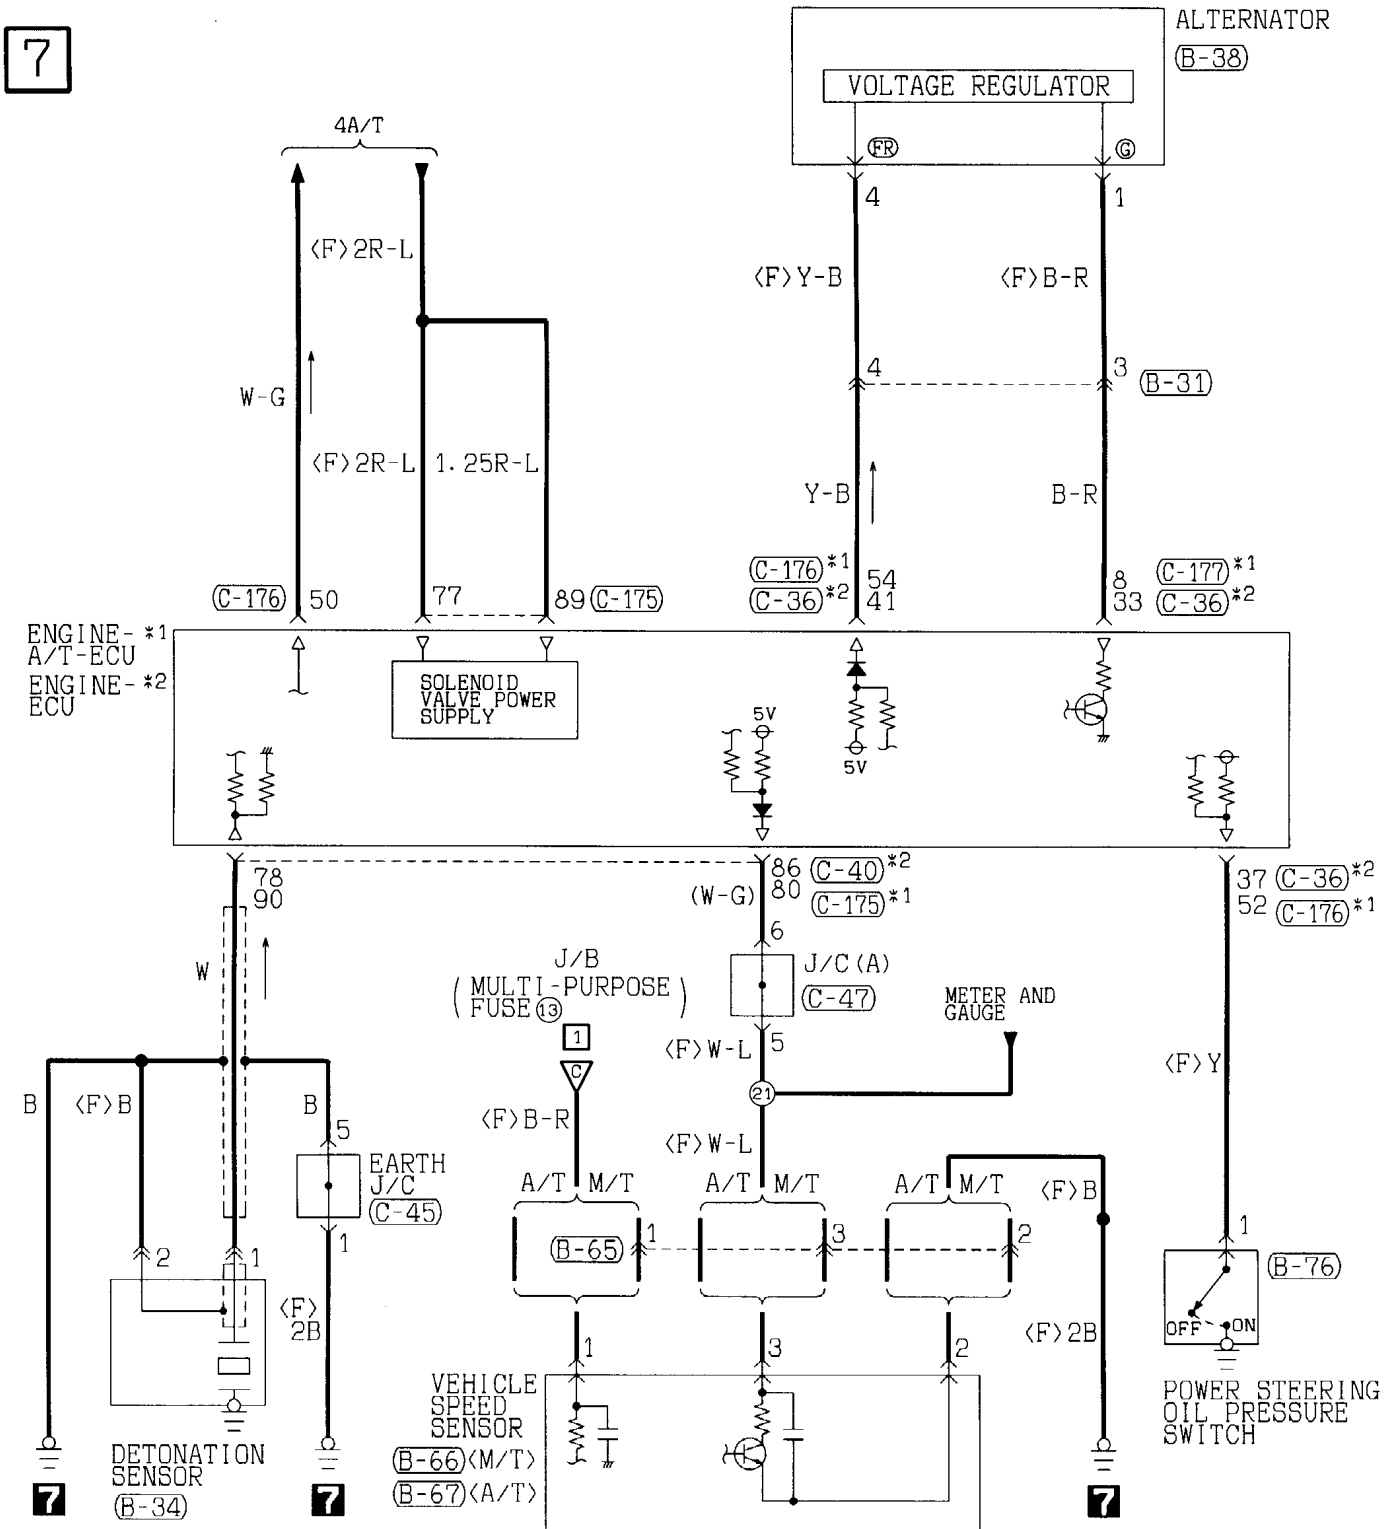

ENGINE CONTROL SYSTEM <4G6-SOHC-MPI (L.H. drive vehicles)> (CONTINUED)

7