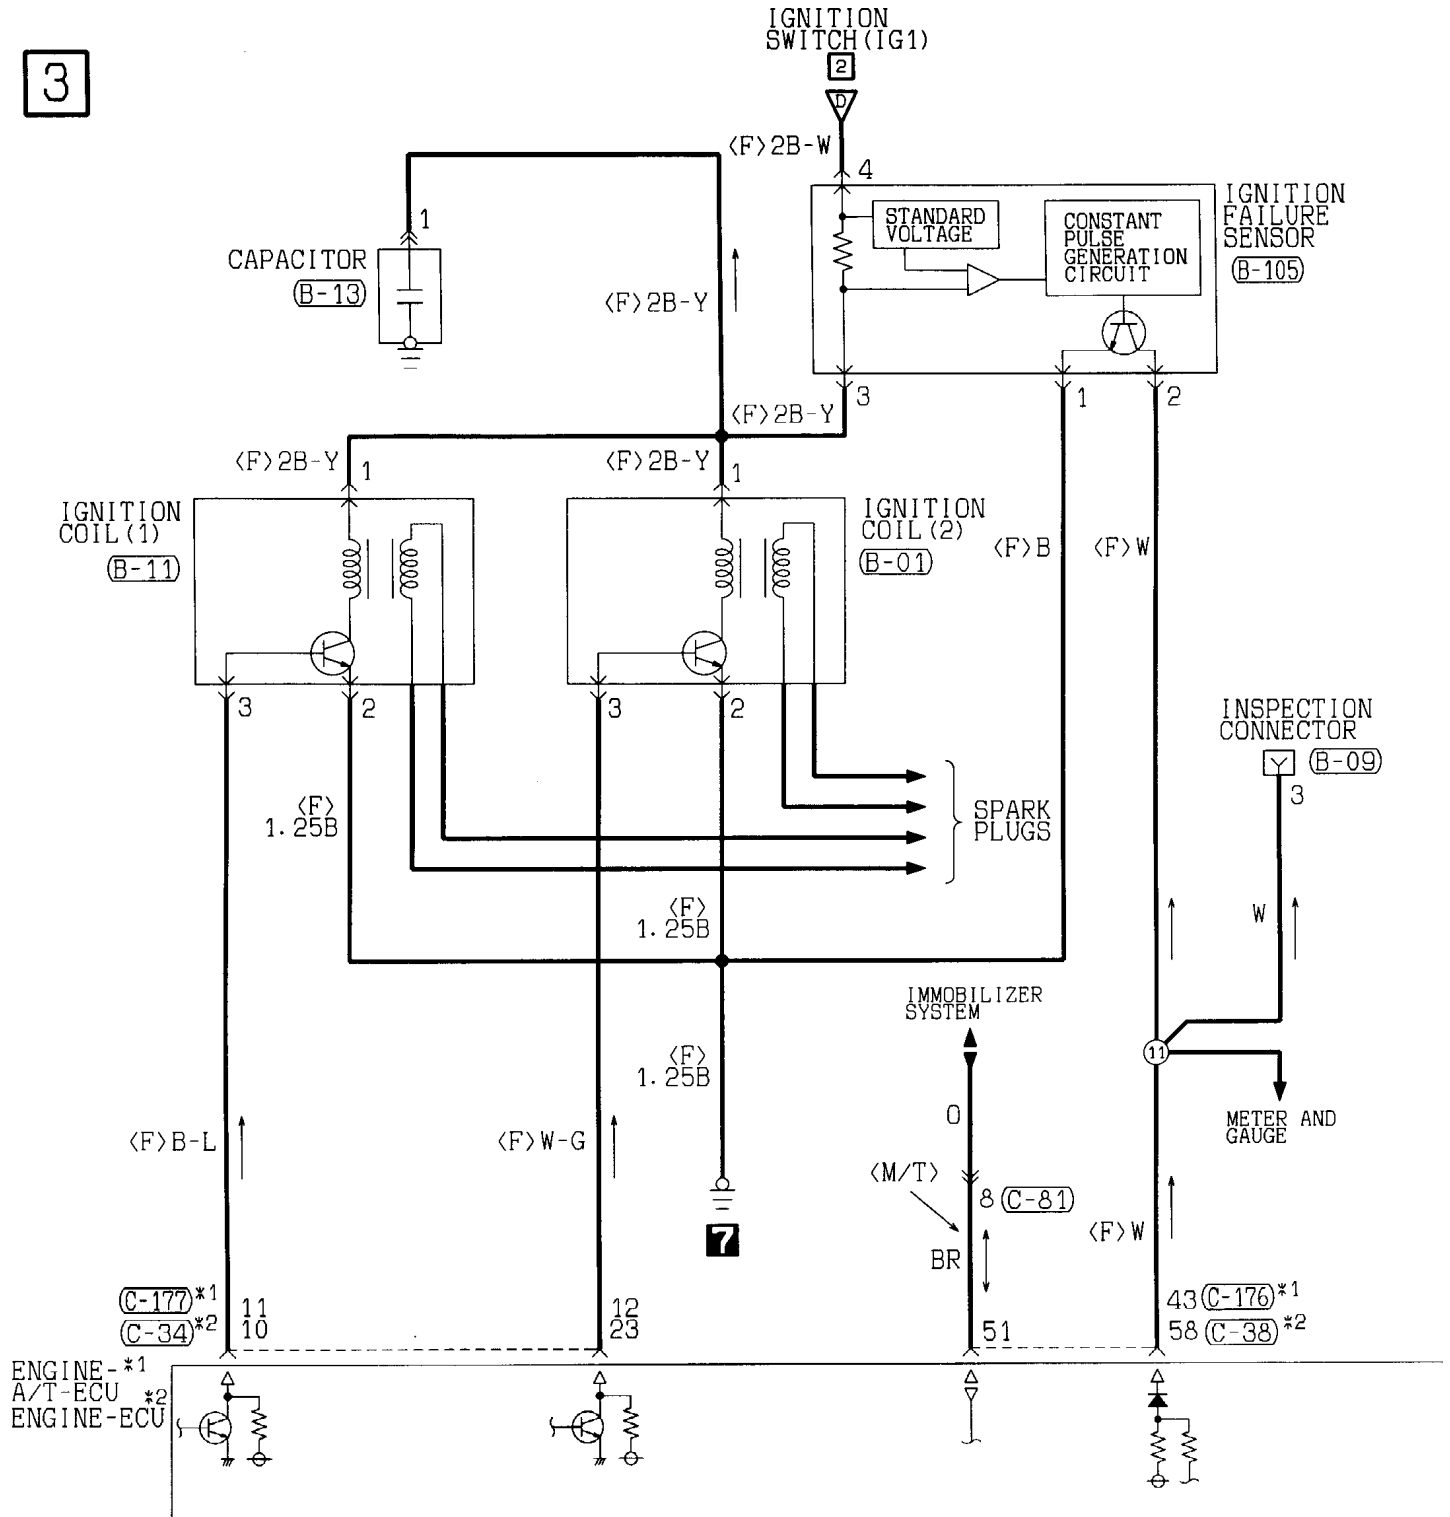

ENGINE CONTROL SYSTEM <4G6-SOHC-MPI (L.H. drive vehicles)> (CONTINUED)

3

- (B-01) (MU802053)
- (B-09)
- (B-11) (MU802053)
- (B-13)
- (B-30) MU802357
- (B-72) MU802355
- (B-105) (MU802724)
- (C-34) (MU801824)
- (C-36) (MU801822)
- (C-176) (MU803781)
- (C-177) (MU803784)