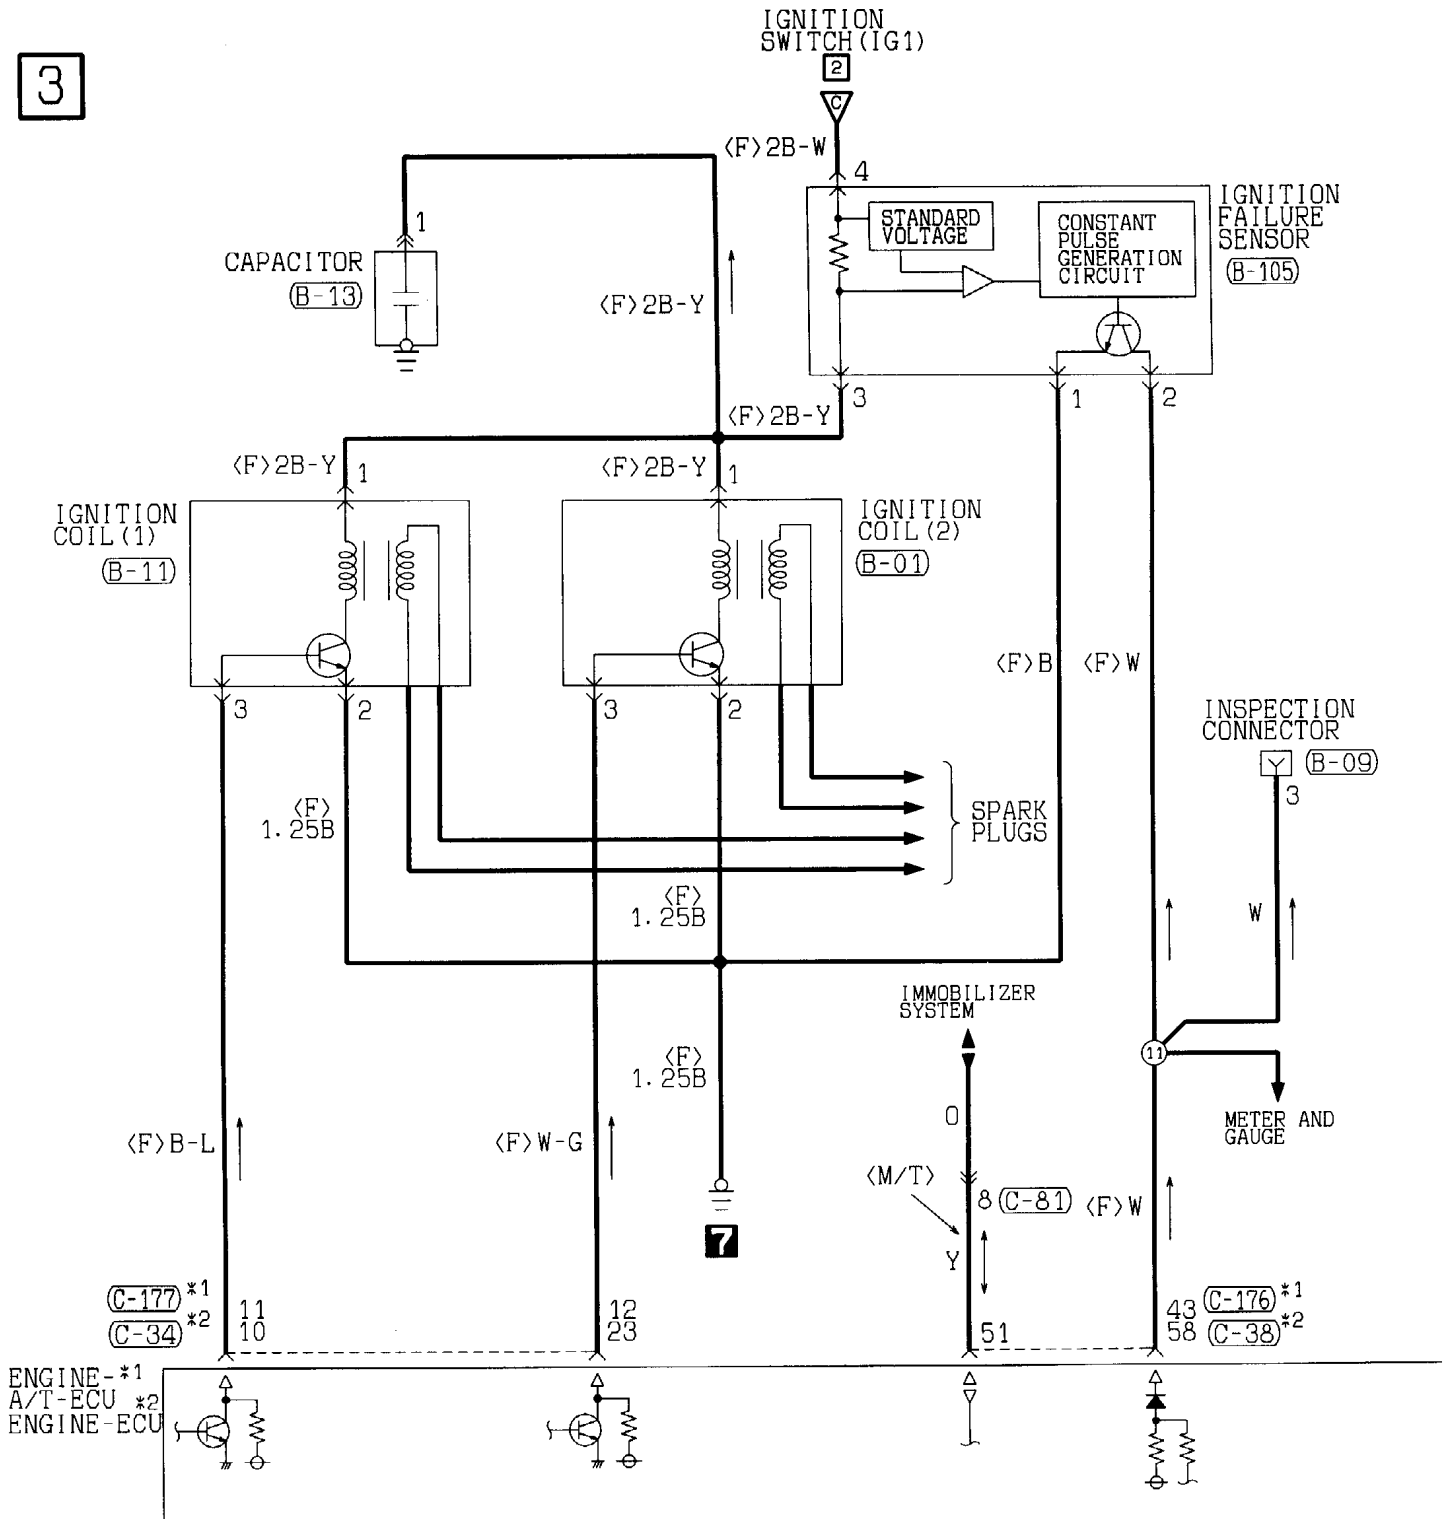

ENGINE CONTROL SYSTEM <4G6-SOHC-MPI (R.H. drive vehicles)> (CONTINUED)

3

ENGINE-*1
A/T-ECU *2
ENGINE-ECU

- (B-01) (MU802053)
- (B-11) (MU802053)
- (B-13)
- (B-30) MU802357
- (B-72) MU802355
- (B-105) (MU802724)
- (C-02) (MU801490)
- (C-12)
- (C-34) (MU801824)
- (C-36) (MU801822)
- (C-83) MU801461
- (C-92) MU801329
- (C-134)
- (C-142)
- (C-175) (MU803782)