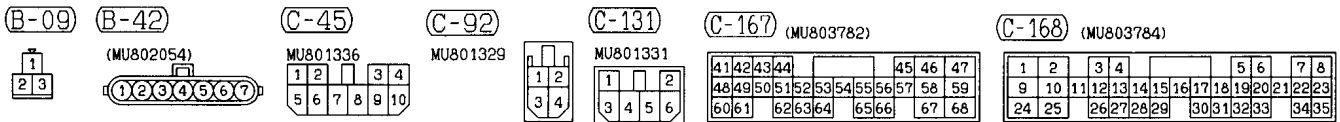

IGNITION SYSTEM

6A1

1

Wire colour code
B :Black LG:Light green G :Green L :Blue W :White Y :Yellow SB:Sky blue
BR:Brown O :Orange GR:Gray R :Red P :Pink V :Violet