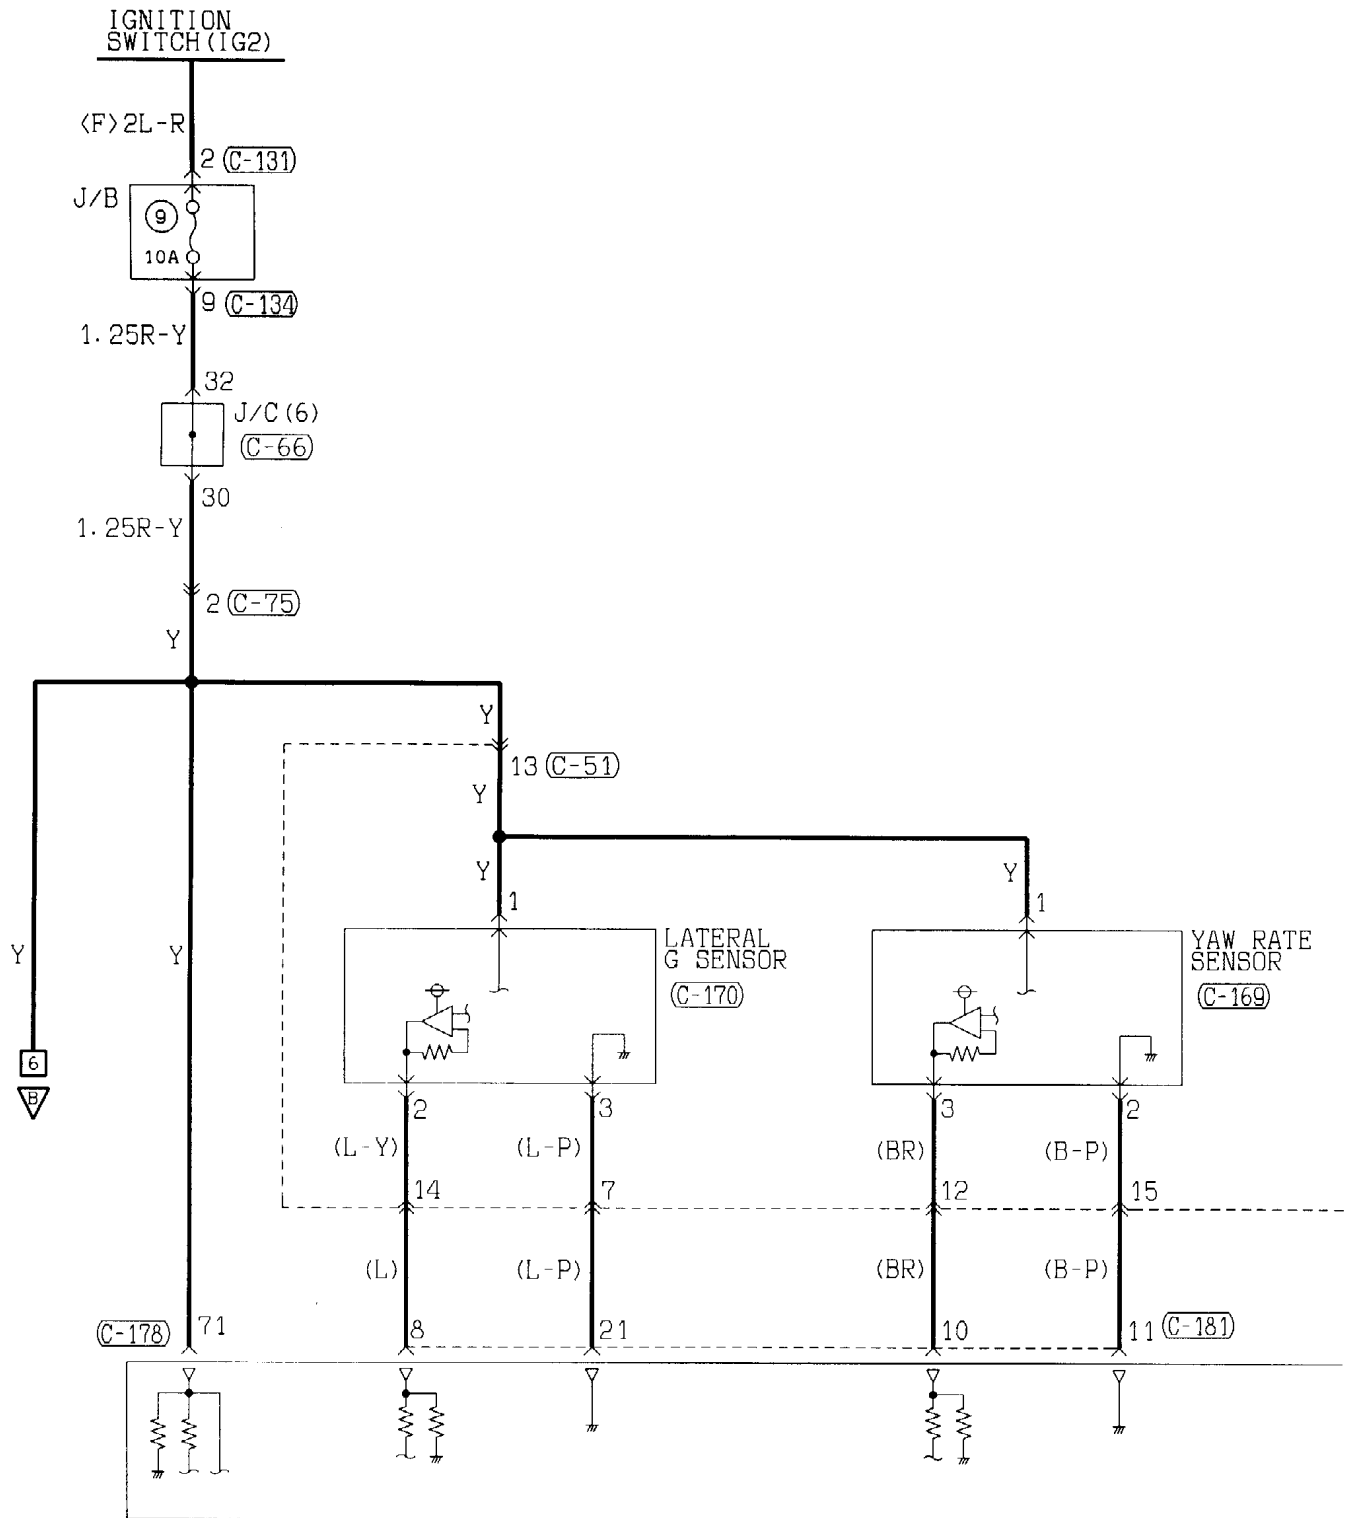

ASC, ABS AND TCL <L.H. drive vehicles> (CONTINUED)

3

(A-47)

(B-69)

(C-49)

(C-51)

(C-66)

(C-75)

(C-169)

(C-170)

MU801443

MU802337