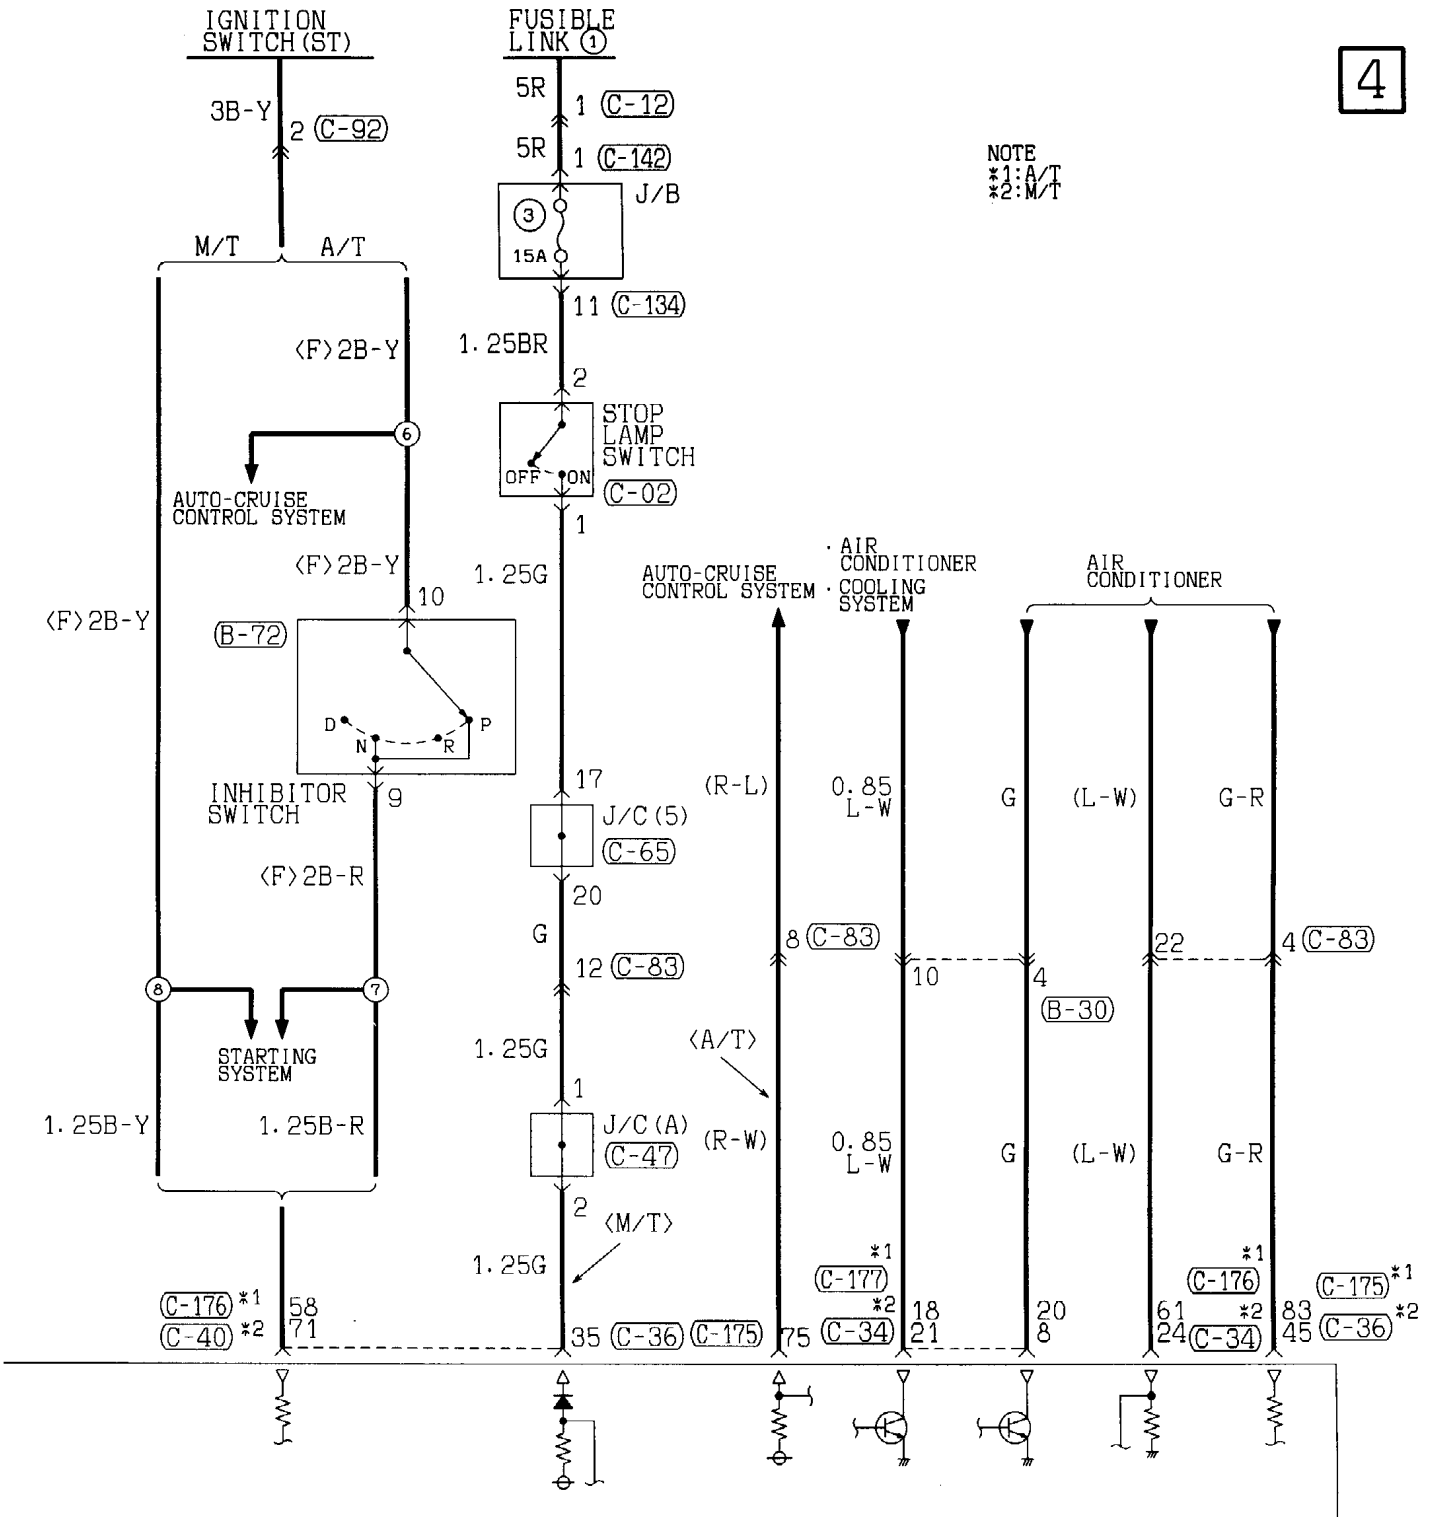

4

NOTE
*1:A/T
*2:M/T

C-38 (MU801820)

51	52	53	54	55	56
57	58	59	60	61	62

C-40 (MU801823)

71	72	73	74	75	76	77	78	79	80	81
82	83	84	85	86	87	88	89	90	91	92

C-47 (MU801560)

1	2	3	4	5	6	7	8			
9	10	11	12	13	14	15	16	17	18	19

C-65

1	2	3	4	5	6	7	8	9	10	11
12	13	14	15	16	17	18	19	20	21	22
23	24	25	26	27	28	29	30	31	32	33

C-81

1	2	3	4	5	6	7	8	9	10		
11	12	13	14	15	16	17	18	19	20	21	22

C-176 (MU803781)

41	42	43	44	45	46					
47	48	49	50	51	52	53	54	55	56	57
58	59	60	61	62	63	64	65	66		

C-177 (MU803784)

1	2	3	4	5	6	7	8							
9	10	11	12	13	14	15	16	17	18	19	20	21	22	23
24	25	26	27	28	29	30	31	32	33	34	35			

Wire colour code
B : Black   LG : Light green   G : Green   L : Blue
BR : Brown   O : Orange   GR : Gray   R : Red
W : White   SB : Sky blue   P : Pink   Y : Yellow
V : Violet