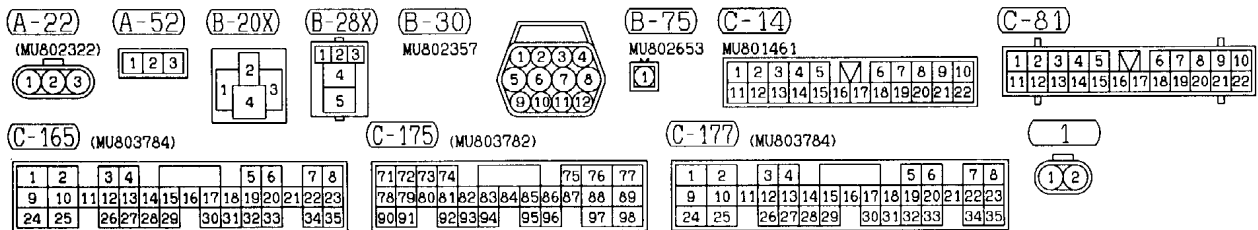

AUTOMATIC AIR CONDITIONER <GDI (L.H. drive vehicles)> (CONTINUED)