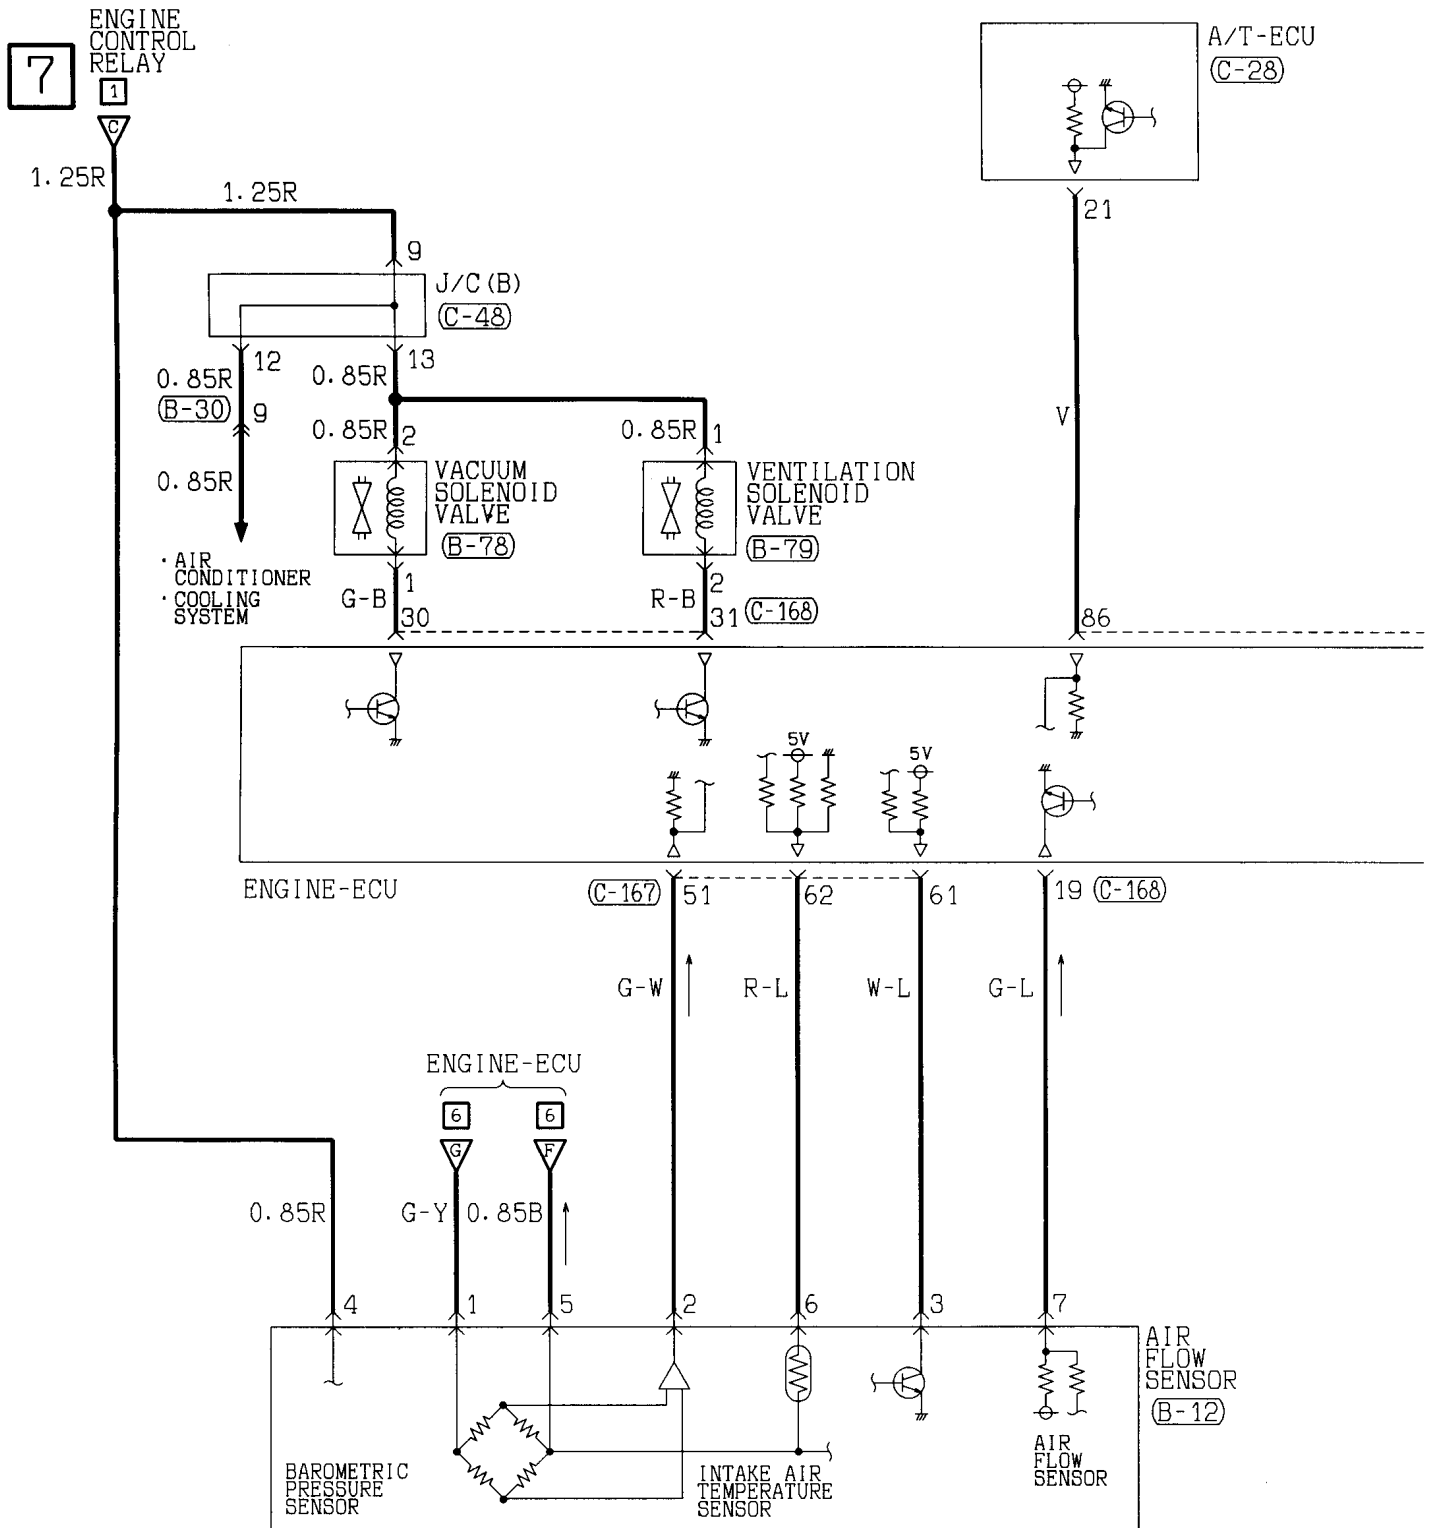

ENGINE CONTROL SYSTEM <6A1-SOHC-MPI (L.H. drive vehicles with TCL)>
(CONTINUED)