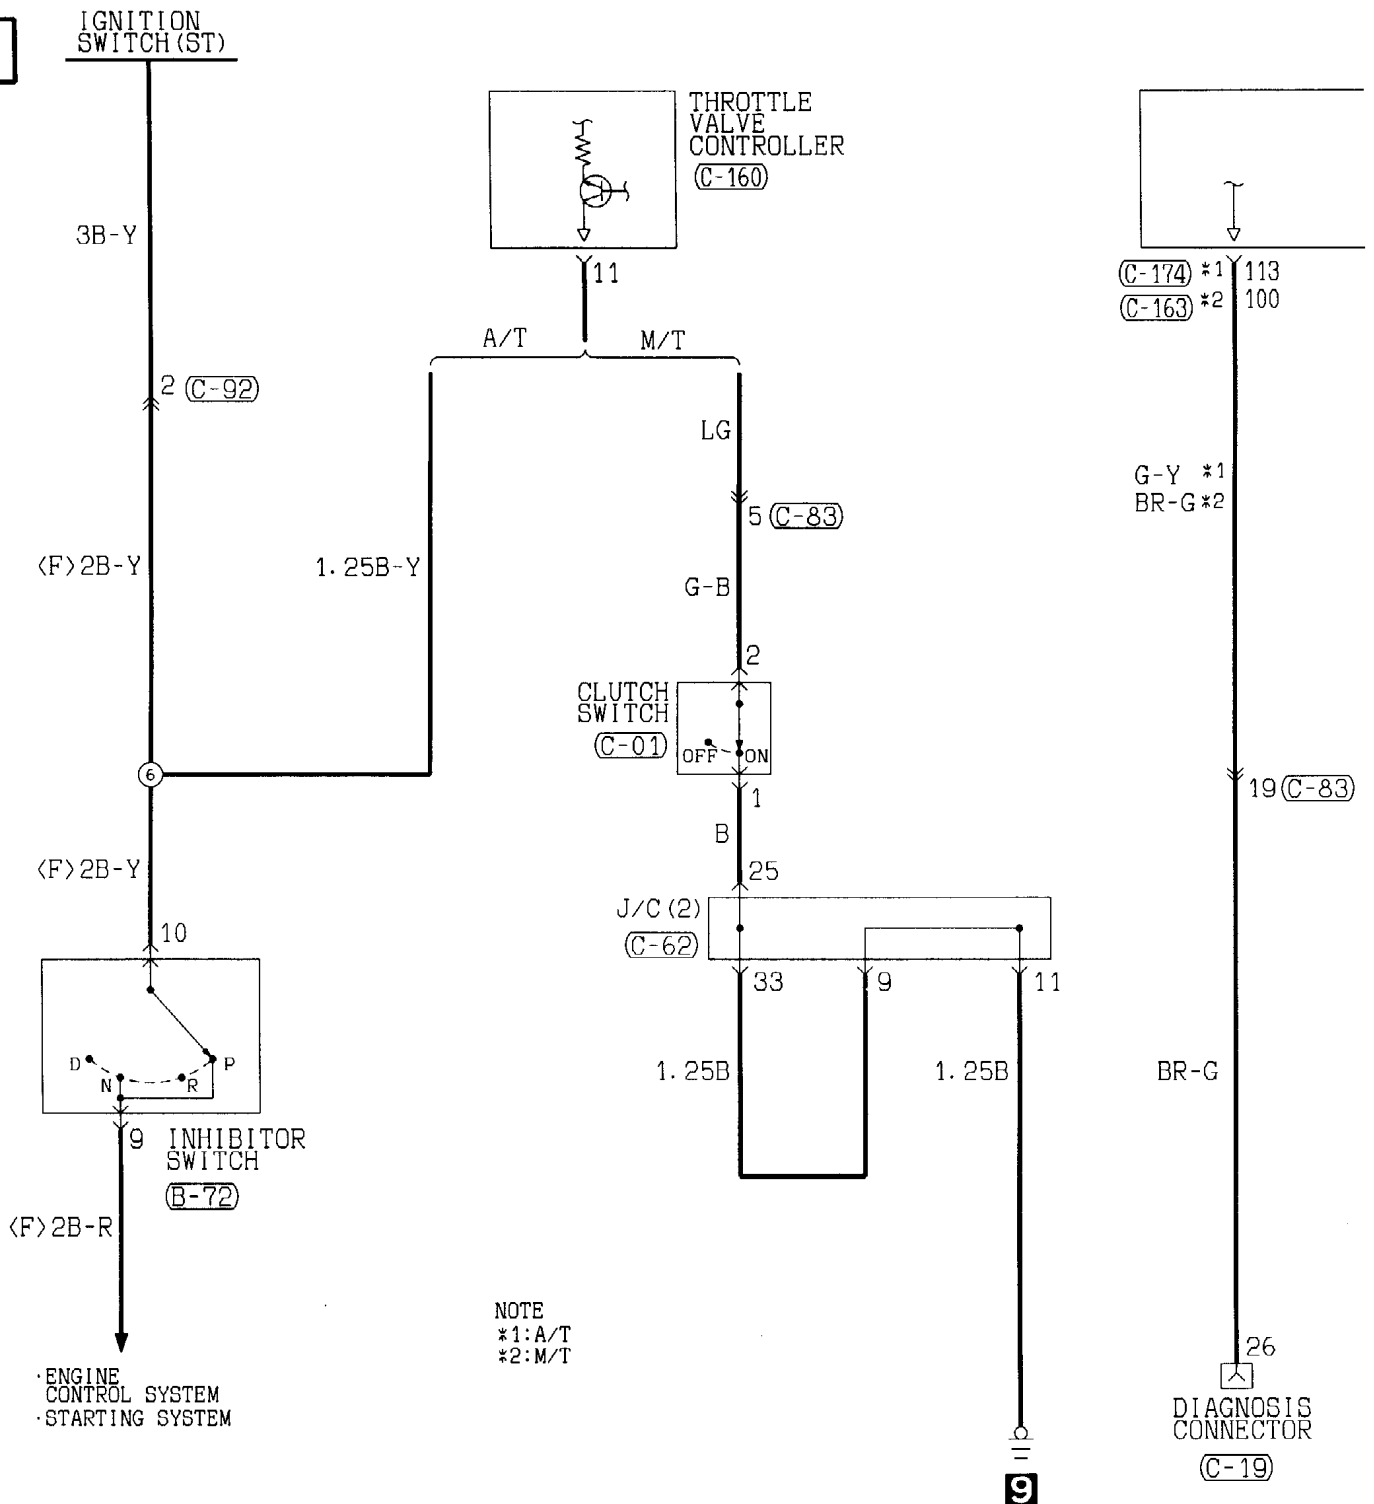

AUTO-CRUISE CONTROL SYSTEM <GDI (L.H. drive vehicles)> (CONTINUED)

7

(B-65) (B-66) (B-67) (B-72)