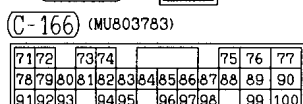

ENGINE CONTROL SYSTEM <6A1-SOHC-MPI (L.H. drive vehicles with TCL)>
(CONTINUED)