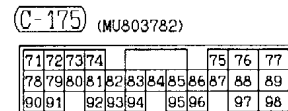

AUTO-CRUISE CONTROL SYSTEM <GDI (R.H. drive vehicles)> (CONTINUED)