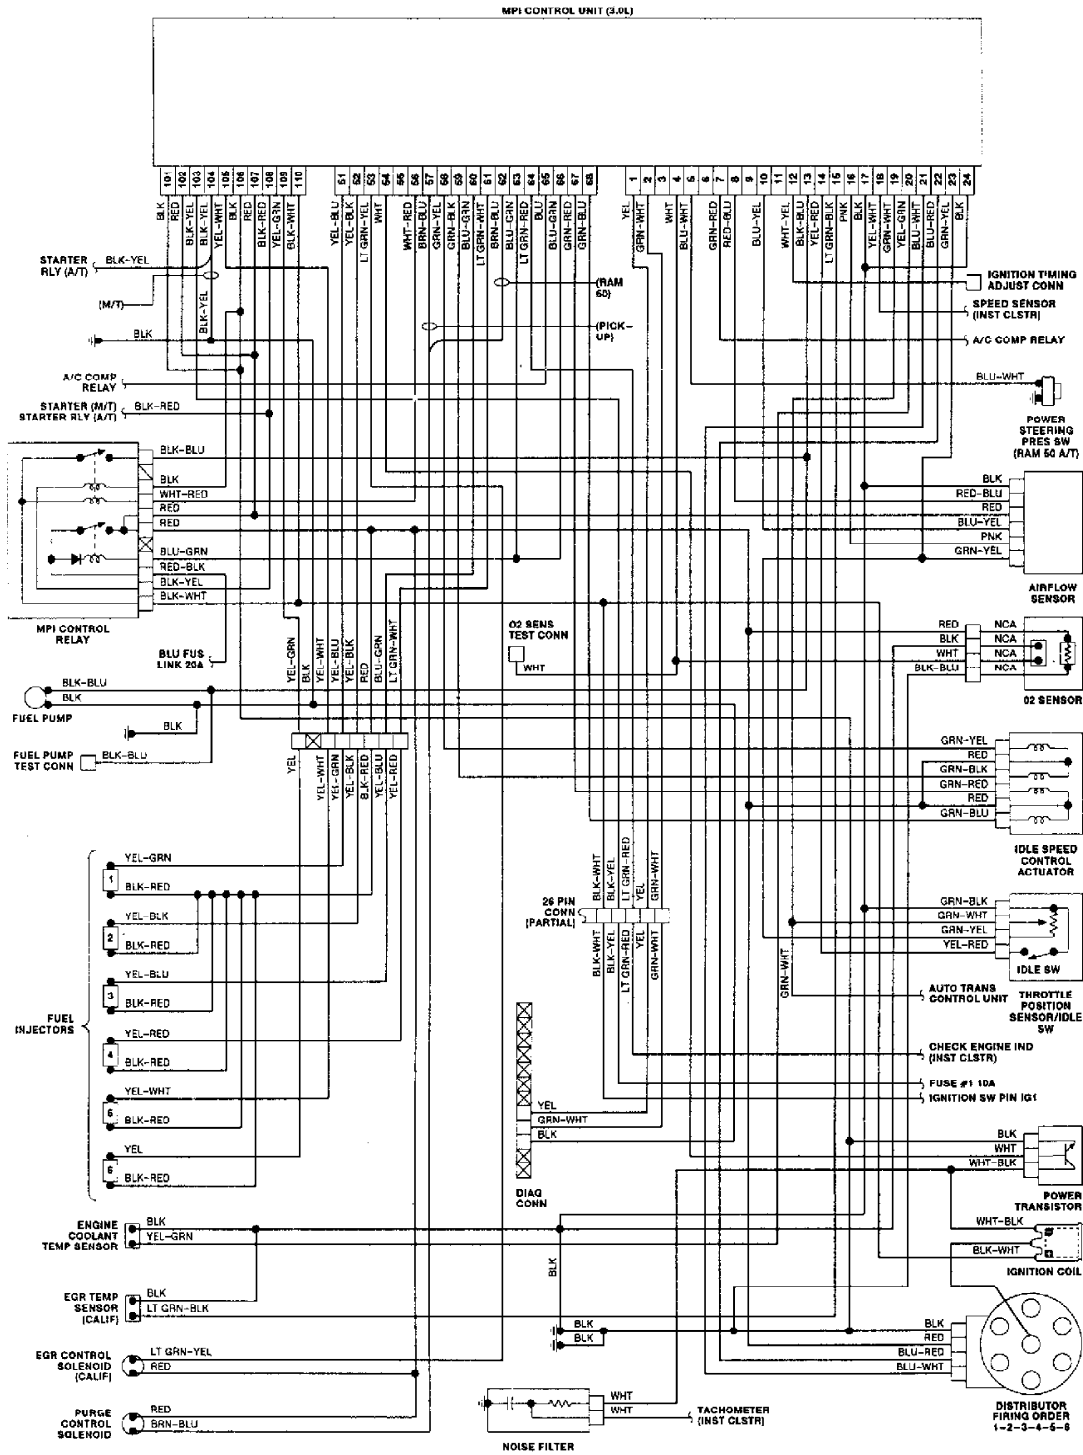

201106

Fig. 1: Wiring Diagram (Colt, Colt 200, Mirage & Summit 1.5L)

Fig. 2: Wiring Diagram (Colt Vista 2.0L)

201111

Fig. 3: Wiring Diagram (Eclipse 1.8L)

Fig. 4: Wiring Diagram (Eclipse 2.0L)

Fig. 5: Wiring Diagram (Eclipse 2.0L Turbo)

Fig. 6: Wiring Diagram (Galant 2.0L - SOHC)

Fig. 7: Wiring Diagram (Galant 2.0L - DOHC)

Fig. 8: Wiring Diagram (Galant 2.0L Turbo)

Fig. 9: Wiring Diagram (Mirage 1.6L)

Fig. 10: Wiring Diagram (Montero 3.0L)

Fig. 11: Wiring Diagram (Pickup & Ram-50 2.4L)

Fig. 12: Wiring Diagram (Pickup & Ram-50 3.0L)

Fig. 13: Wiring Diagram (Stealth 3.0L - SOHC)

Fig. 14: Wiring Diagram (Stealth & 3000GT 3.0L - DOHC - 1 of 2)

Fig. 15: Wiring Diagram (Stealth & 3000GT 3.0L - DOHC - 2 of 2)

Fig. 16: Wiring Diagram (Stealth & 3000GT 3.0L - Turbo - 1 of 2)

Fig. 17: Wiring Diagram (Stealth & 3000GT 3.0L - Turbo - 2 of 2)