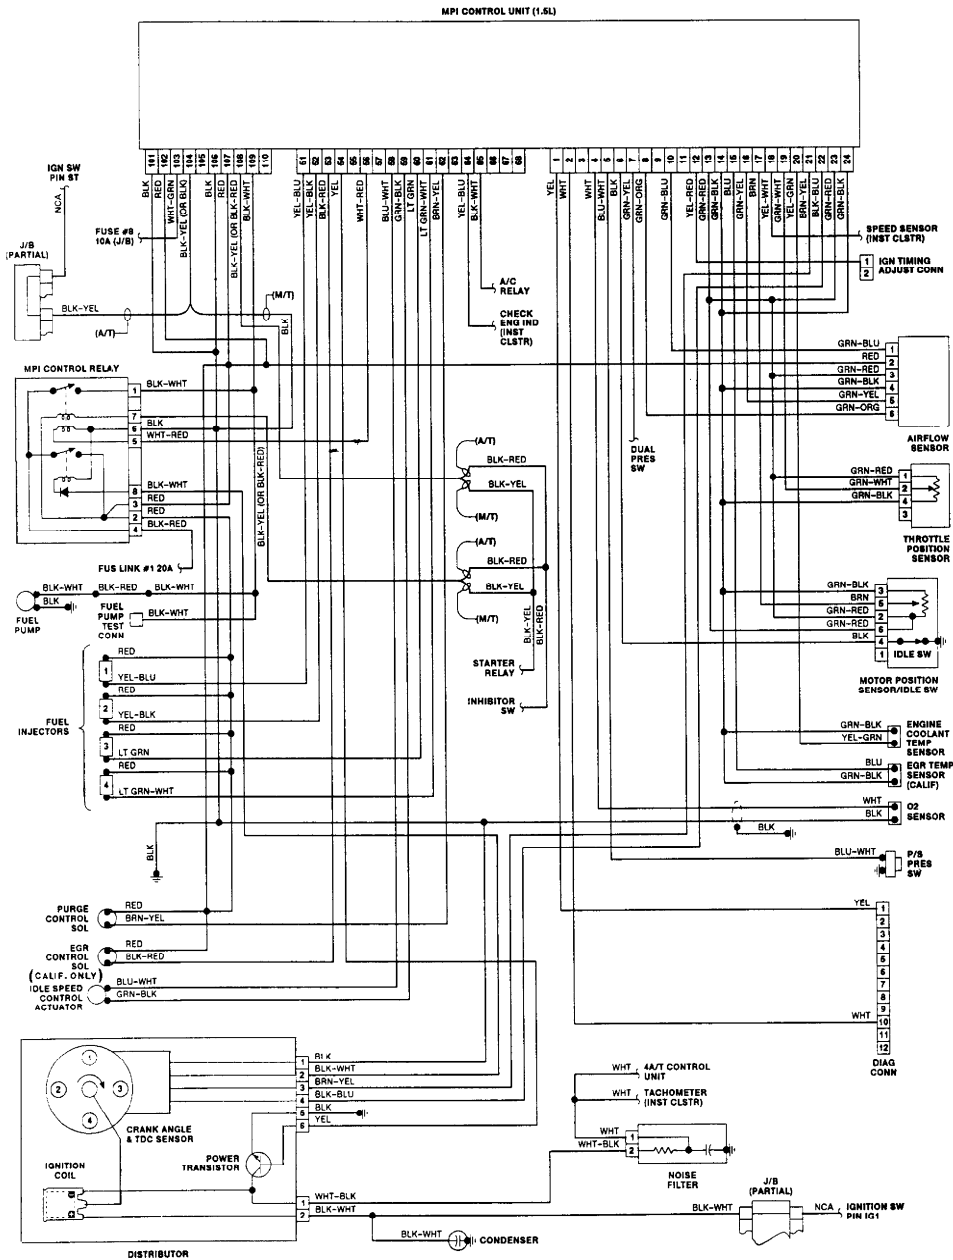

# L - WIRING DIAGRAMS

1991 Mitsubishi Montero

1991 ENGINE PERFORMANCE  
Wiring Diagrams

Chrysler Motors: Colt, Colt 200, Colt Vista,  
Ram-50, Stealth, Summit,  
Mitsubishi: Eclipse, Galant, Mirage, Montero,  
Pickup, 3000GT

201106

Fig. 1: Wiring Diagram (Colt, Colt 200, Mirage & Summit 1.5L)

Fig. 2: Wiring Diagram (Colt Vista 2.0L)

201111

Fig. 3: Wiring Diagram (Eclipse 1.8L)

Fig. 4: Wiring Diagram (Eclipse 2.0L)

Fig. 5: Wiring Diagram (Eclipse 2.0L Turbo)

Fig. 6: Wiring Diagram (Galant 2.0L - SOHC)

Fig. 7: Wiring Diagram (Galant 2.0L - DOHC)

Fig. 8: Wiring Diagram (Galant 2.0L Turbo)

Fig. 9: Wiring Diagram (Mirage 1.6L)

Fig. 10: Wiring Diagram (Montero 3.0L)

Fig. 11: Wiring Diagram (Pickup & Ram-50 2.4L)

Fig. 12: Wiring Diagram (Pickup & Ram-50 3.0L)

Fig. 13: Wiring Diagram (Stealth 3.0L - SOHC)

Fig. 14: Wiring Diagram (Stealth & 3000GT 3.0L - DOHC - 1 of 2)