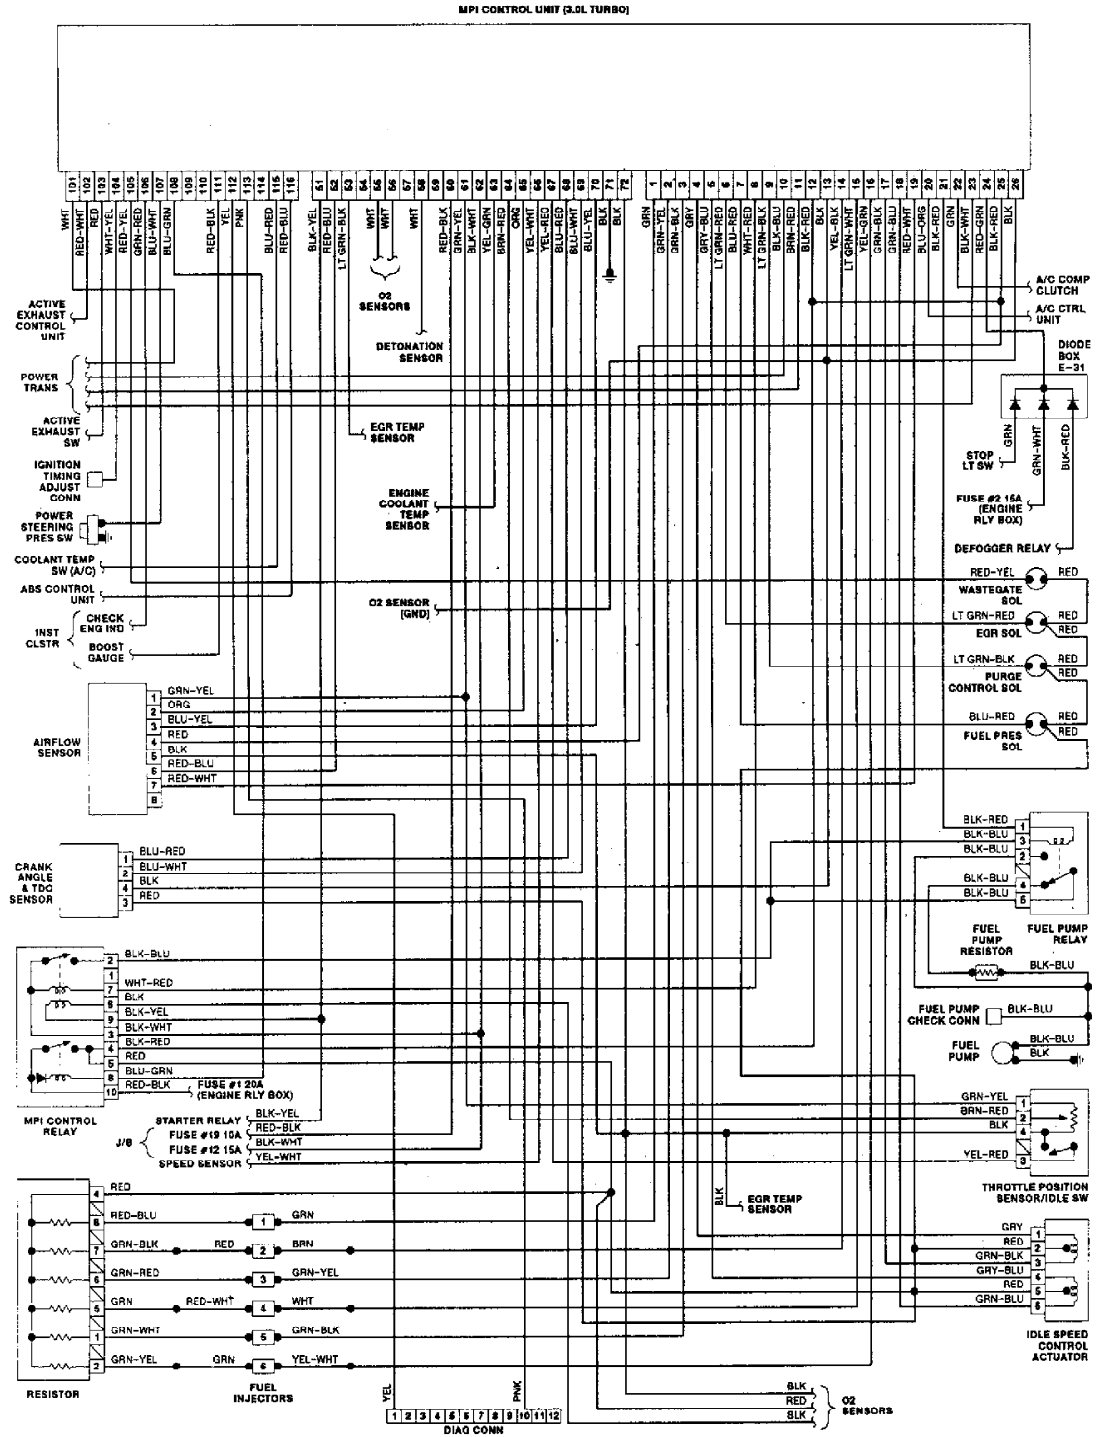

201106

Fig. 1: Wiring Diagram (Colt, Colt 200, Mirage & Summit 1.5L)

Fig. 2: Wiring Diagram (Colt Vista 2.0L)

201111

Fig. 3: Wiring Diagram (Eclipse 1.8L)

Fig. 4: Wiring Diagram (Eclipse 2.0L)

Fig. 5: Wiring Diagram (Eclipse 2.0L Turbo)

Fig. 6: Wiring Diagram (Galant 2.0L - SOHC)

Fig. 7: Wiring Diagram (Galant 2.0L - DOHC)

Fig. 8: Wiring Diagram (Galant 2.0L Turbo)

Fig. 9: Wiring Diagram (Mirage 1.6L)

Fig. 10: Wiring Diagram (Montero 3.0L)

Fig. 11: Wiring Diagram (Pickup & Ram-50 2.4L)

Fig. 12: Wiring Diagram (Pickup & Ram-50 3.0L)

Fig. 13: Wiring Diagram (Stealth 3.0L - SOHC)

Fig. 14: Wiring Diagram (Stealth & 3000GT 3.0L - DOHC - 1 of 2)

Fig. 15: Wiring Diagram (Stealth & 3000GT 3.0L - DOHC - 2 of 2)

Fig. 16: Wiring Diagram (Stealth & 3000GT 3.0L - Turbo - 1 of 2)

Fig. 17: Wiring Diagram (Stealth & 3000GT 3.0L - Turbo - 2 of 2)