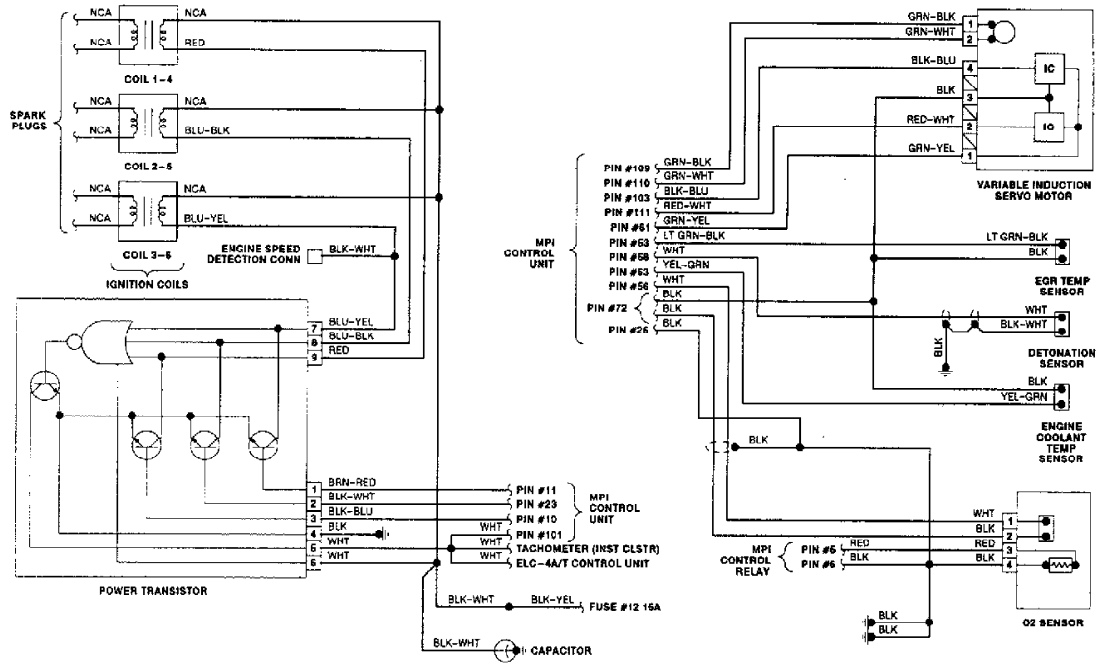

Fig. 6: Wiring Diagram (Galant 2.0L - SOHC)

Fig. 7: Wiring Diagram (Galant 2.0L - DOHC)

Fig. 8: Wiring Diagram (Galant 2.0L Turbo)

Fig. 9: Wiring Diagram (Mirage 1.6L)

Fig. 10: Wiring Diagram (Montero 3.0L)

Fig. 11: Wiring Diagram (Pickup & Ram-50 2.4L)

Fig. 12: Wiring Diagram (Pickup & Ram-50 3.0L)

Fig. 13: Wiring Diagram (Stealth 3.0L - SOHC)

Fig. 14: Wiring Diagram (Stealth & 3000GT 3.0L - DOHC - 1 of 2)

Fig. 15: Wiring Diagram (Stealth & 3000GT 3.0L - DOHC - 2 of 2)

Fig. 16: Wiring Diagram (Stealth & 3000GT 3.0L - Turbo - 1 of 2)

Fig. 17: Wiring Diagram (Stealth & 3000GT 3.0L - Turbo - 2 of 2)