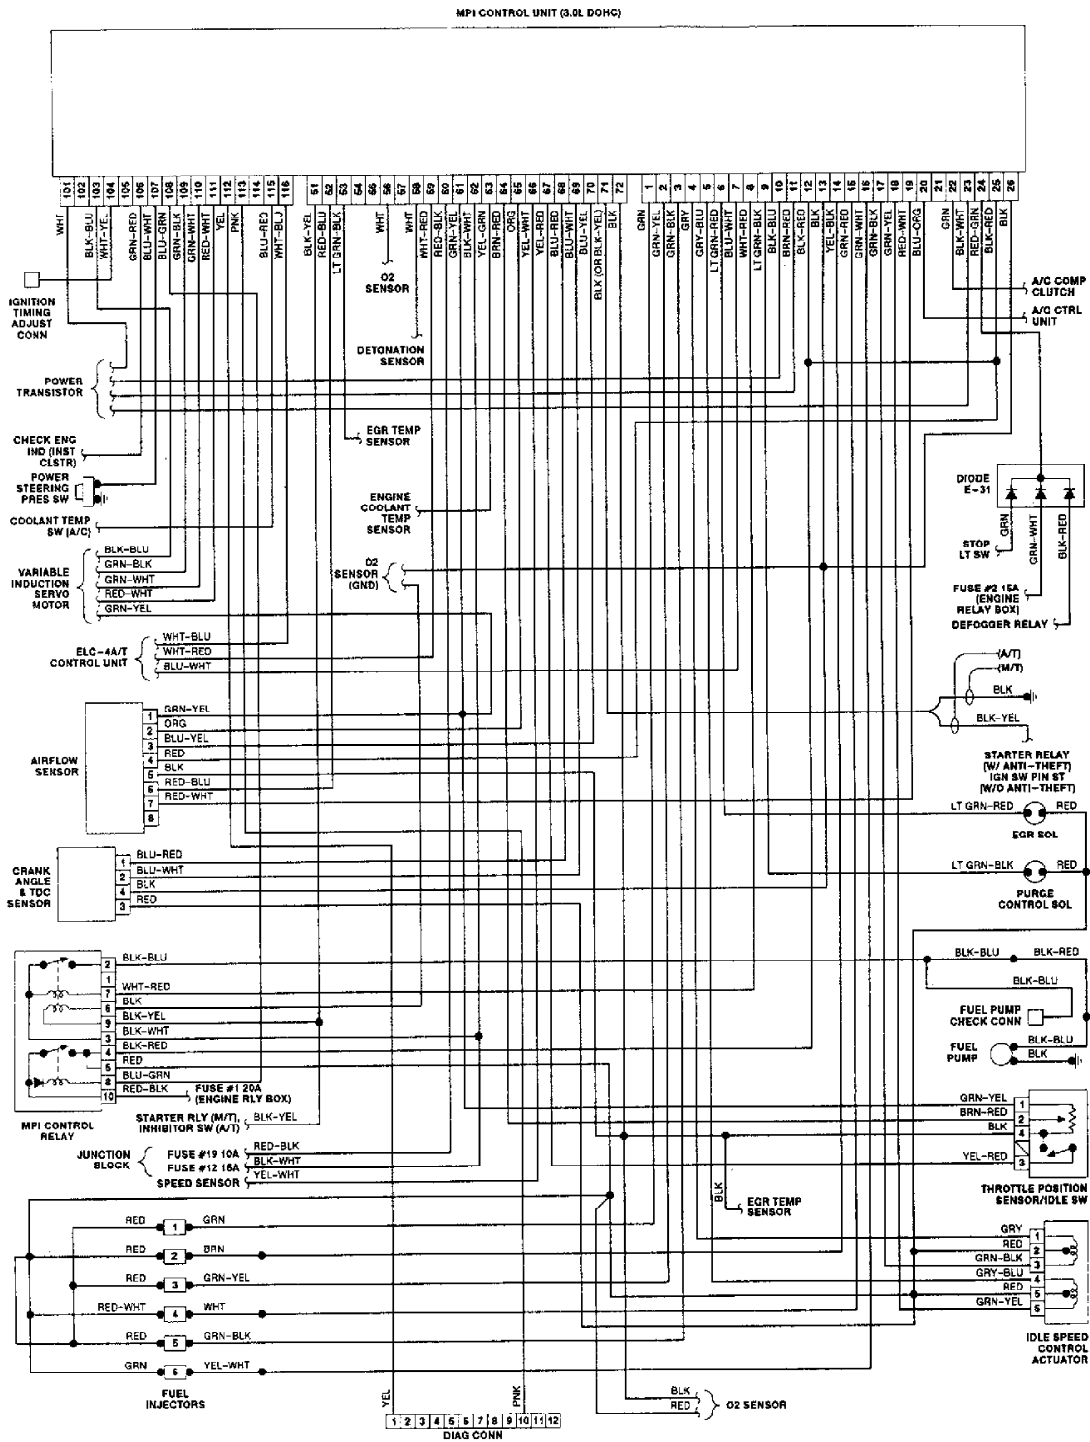

201106

Fig. 1: Wiring Diagram (Colt, Colt 200, Mirage & Summit 1.5L)

Fig. 2: Wiring Diagram (Colt Vista 2.0L)

201111

Fig. 3: Wiring Diagram (Eclipse 1.8L)

Fig. 4: Wiring Diagram (Eclipse 2.0L)

Fig. 5: Wiring Diagram (Eclipse 2.0L Turbo)

Fig. 6: Wiring Diagram (Galant 2.0L - SOHC)

Fig. 7: Wiring Diagram (Galant 2.0L - DOHC)

Fig. 8: Wiring Diagram (Galant 2.0L Turbo)

Fig. 9: Wiring Diagram (Mirage 1.6L)

Fig. 10: Wiring Diagram (Montero 3.0L)

Fig. 11: Wiring Diagram (Pickup & Ram-50 2.4L)

Fig. 12: Wiring Diagram (Pickup & Ram-50 3.0L)

Fig. 13: Wiring Diagram (Stealth 3.0L - SOHC)

Fig. 14: Wiring Diagram (Stealth & 3000GT 3.0L - DOHC - 1 of 2)

Fig. 15: Wiring Diagram (Stealth & 3000GT 3.0L - DOHC - 2 of 2)

Fig. 16: Wiring Diagram (Stealth & 3000GT 3.0L - Turbo - 1 of 2)

Fig. 17: Wiring Diagram (Stealth & 3000GT 3.0L - Turbo - 2 of 2)