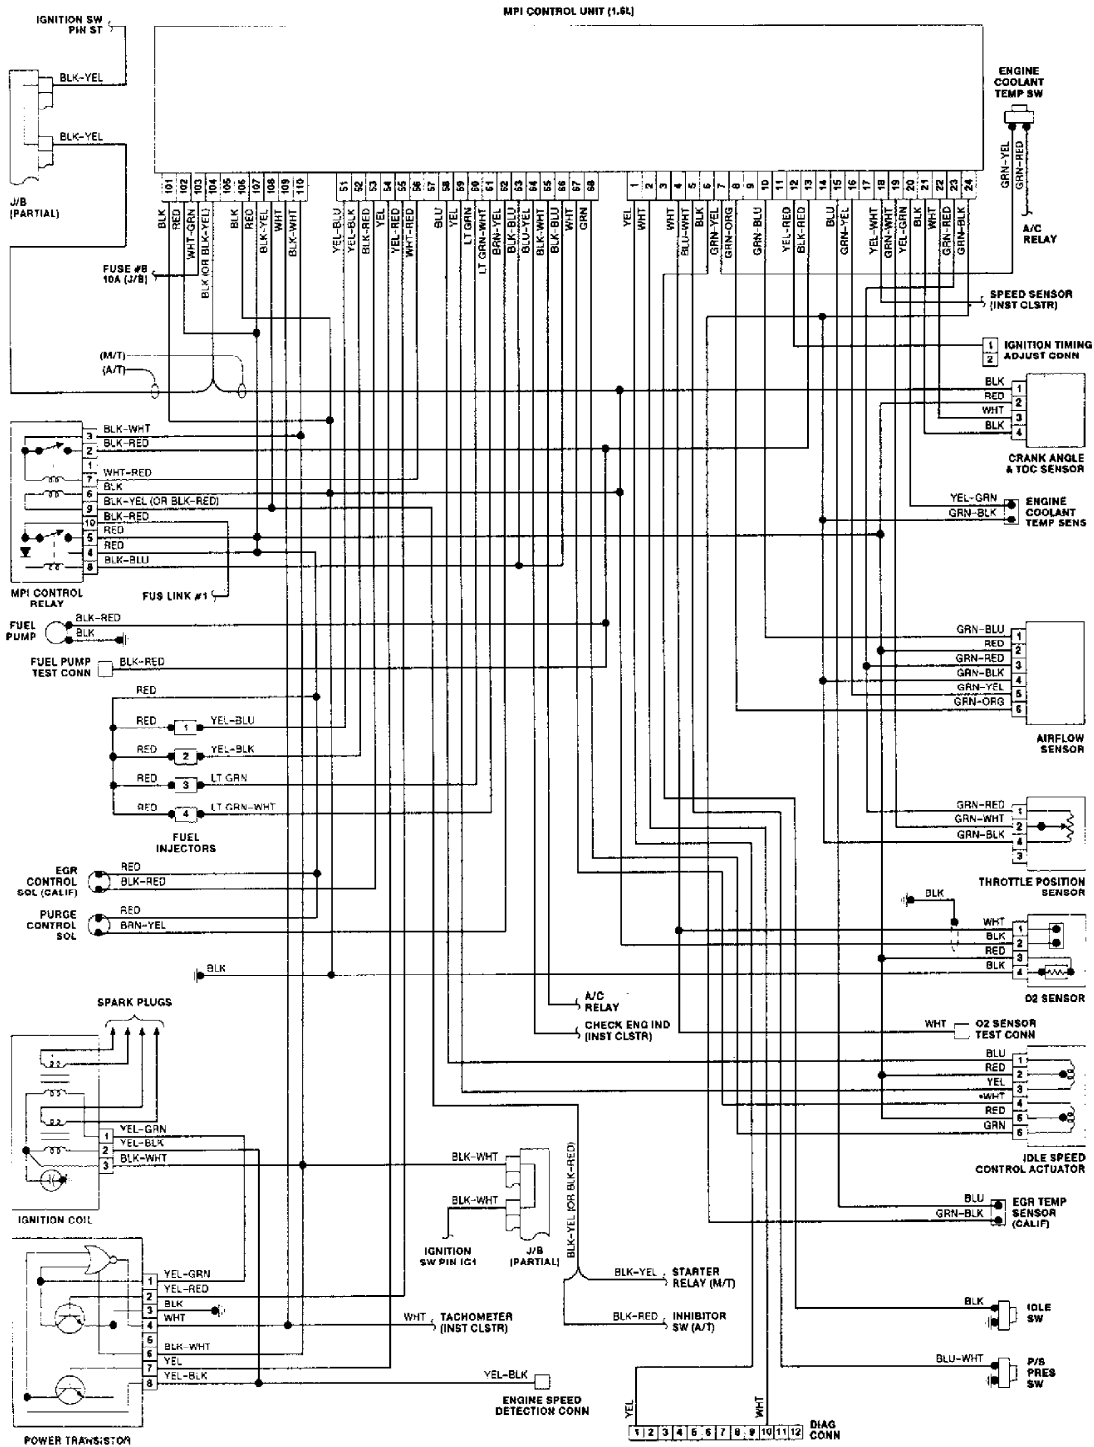

201106

Fig. 1: Wiring Diagram (Colt, Colt 200, Mirage & Summit 1.5L)

Fig. 2: Wiring Diagram (Colt Vista 2.0L)

201111

Fig. 3: Wiring Diagram (Eclipse 1.8L)

Fig. 4: Wiring Diagram (Eclipse 2.0L)

Fig. 5: Wiring Diagram (Eclipse 2.0L Turbo)

Fig. 6: Wiring Diagram (Galant 2.0L - SOHC)

Fig. 7: Wiring Diagram (Galant 2.0L - DOHC)

Fig. 8: Wiring Diagram (Galant 2.0L Turbo)

Fig. 9: Wiring Diagram (Mirage 1.6L)

Fig. 10: Wiring Diagram (Montero 3.0L)

Fig. 11: Wiring Diagram (Pickup & Ram-50 2.4L)

Fig. 12: Wiring Diagram (Pickup & Ram-50 3.0L)

Fig. 13: Wiring Diagram (Stealth 3.0L - SOHC)

Fig. 14: Wiring Diagram (Stealth & 3000GT 3.0L - DOHC - 1 of 2)

Fig. 15: Wiring Diagram (Stealth & 3000GT 3.0L - DOHC - 2 of 2)

Fig. 16: Wiring Diagram (Stealth & 3000GT 3.0L - Turbo - 1 of 2)

Fig. 17: Wiring Diagram (Stealth & 3000GT 3.0L - Turbo - 2 of 2)