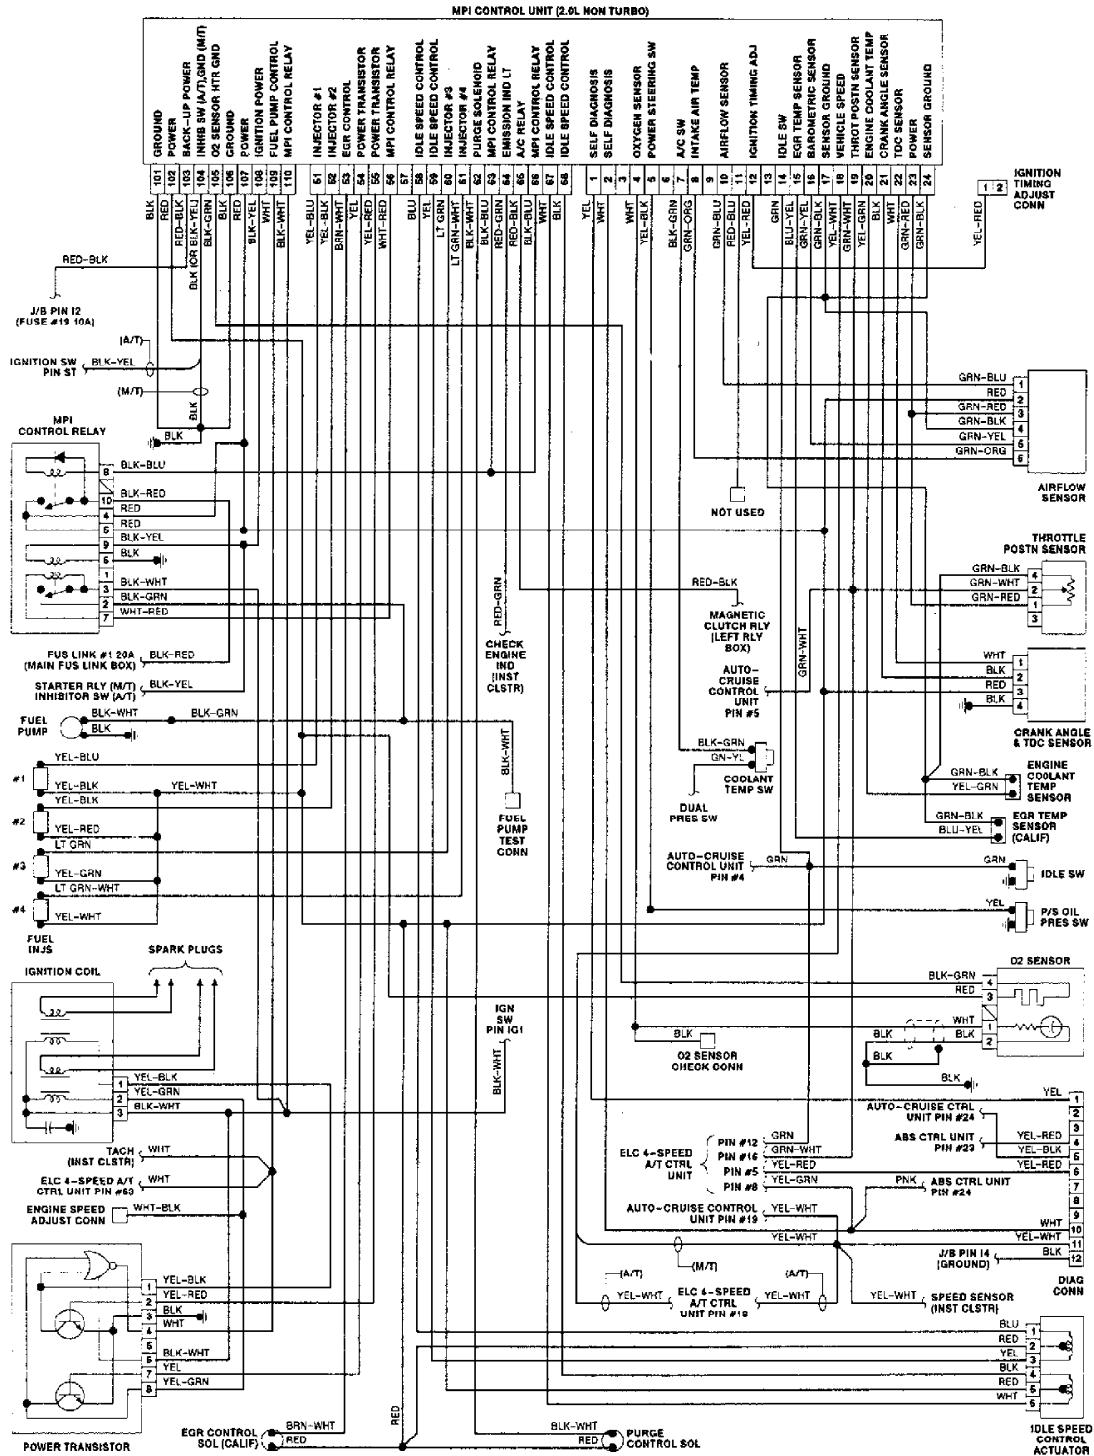

# L - WIRING DIAGRAMS

1991 Mitsubishi Montero

1991 ENGINE PERFORMANCE  
Wiring Diagrams

Chrysler Motors: Colt, Colt 200, Colt Vista,  
Ram-50, Stealth, Summit,  
Mitsubishi: Eclipse, Galant, Mirage, Montero,  
Pickup, 3000GT

201106

Fig. 1: Wiring Diagram (Colt, Colt 200, Mirage & Summit 1.5L)

Fig. 2: Wiring Diagram (Colt Vista 2.0L)

201111

Fig. 3: Wiring Diagram (Eclipse 1.8L)

Fig. 4: Wiring Diagram (Eclipse 2.0L)

Fig. 5: Wiring Diagram (Eclipse 2.0L Turbo)

Fig. 6: Wiring Diagram (Galant 2.0L - SOHC)

Fig. 7: Wiring Diagram (Galant 2.0L - DOHC)

Fig. 8: Wiring Diagram (Galant 2.0L Turbo)

Fig. 9: Wiring Diagram (Mirage 1.6L)

Fig. 10: Wiring Diagram (Montero 3.0L)

Fig. 11: Wiring Diagram (Pickup & Ram-50 2.4L)

Fig. 12: Wiring Diagram (Pickup & Ram-50 3.0L)

Fig. 13: Wiring Diagram (Stealth 3.0L - SOHC)

Fig. 14: Wiring Diagram (Stealth & 3000GT 3.0L - DOHC - 1 of 2)