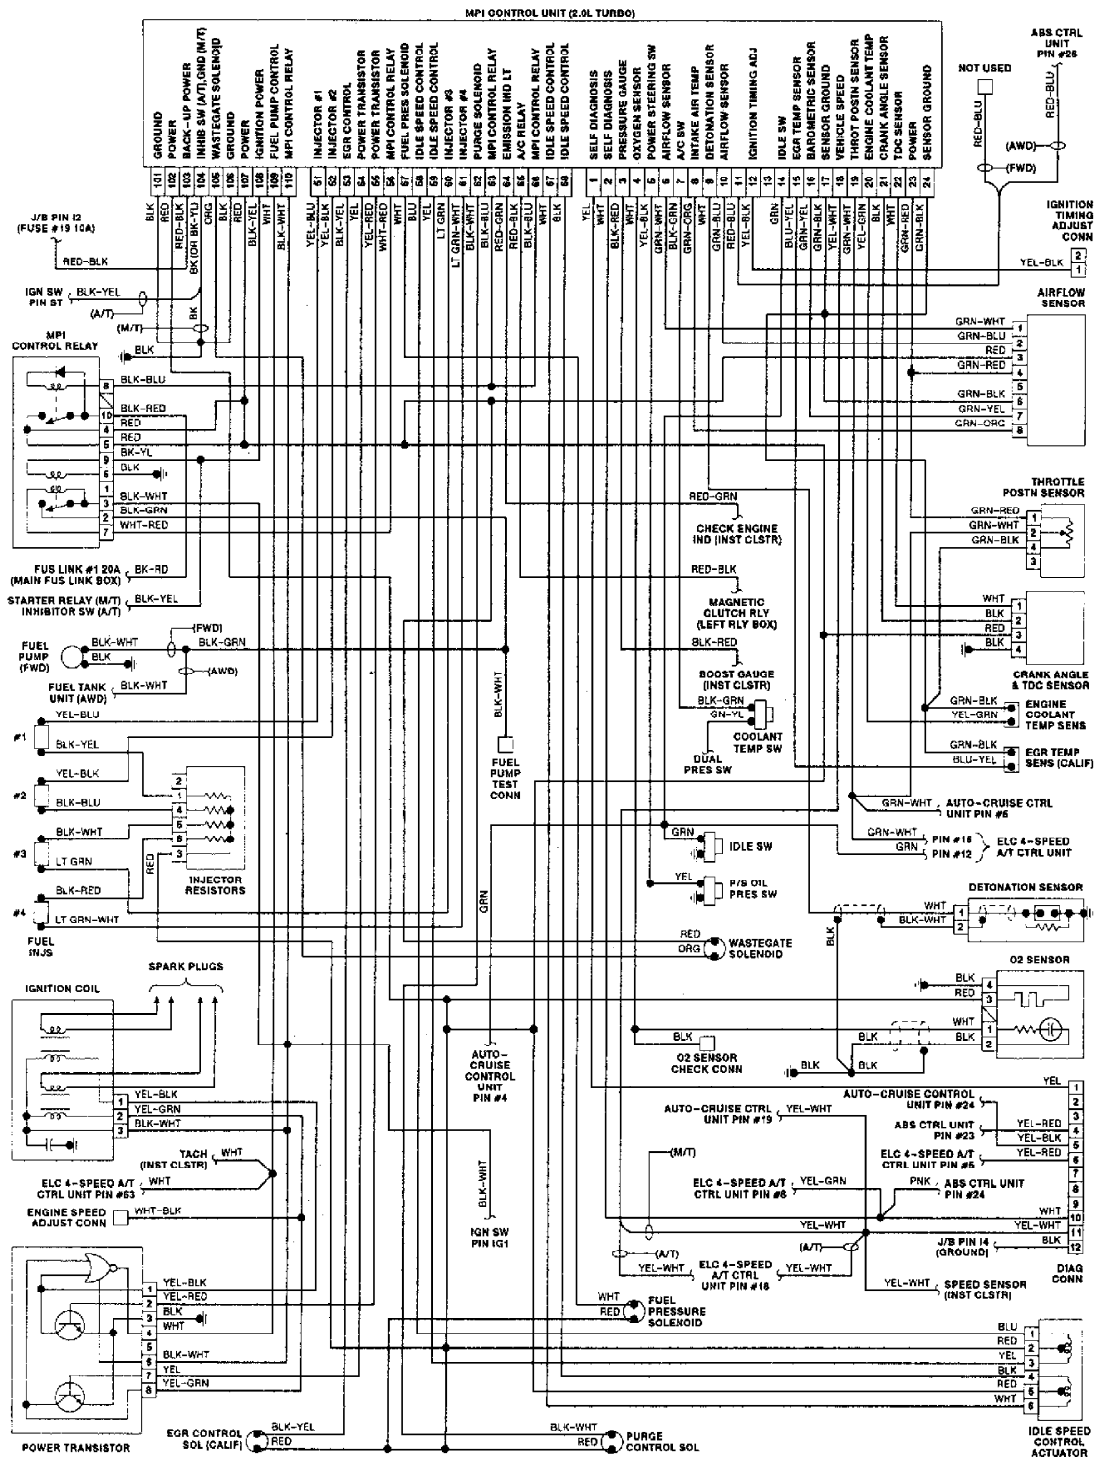

# L - WIRING DIAGRAMS

1991 Mitsubishi Montero

1991 ENGINE PERFORMANCE  
Wiring Diagrams

Chrysler Motors: Colt, Colt 200, Colt Vista,  
Ram-50, Stealth, Summit,  
Mitsubishi: Eclipse, Galant, Mirage, Montero,  
Pickup, 3000GT

201106

Fig. 1: Wiring Diagram (Colt, Colt 200, Mirage & Summit 1.5L)

Fig. 2: Wiring Diagram (Colt Vista 2.0L)

201111

Fig. 3: Wiring Diagram (Eclipse 1.8L)

Fig. 4: Wiring Diagram (Eclipse 2.0L)

Fig. 5: Wiring Diagram (Eclipse 2.0L Turbo)

Fig. 6: Wiring Diagram (Galant 2.0L - SOHC)

Fig. 7: Wiring Diagram (Galant 2.0L - DOHC)

Fig. 8: Wiring Diagram (Galant 2.0L Turbo)

Fig. 9: Wiring Diagram (Mirage 1.6L)

Fig. 10: Wiring Diagram (Montero 3.0L)

Fig. 11: Wiring Diagram (Pickup & Ram-50 2.4L)

Fig. 12: Wiring Diagram (Pickup & Ram-50 3.0L)

Fig. 13: Wiring Diagram (Stealth 3.0L - SOHC)

Fig. 14: Wiring Diagram (Stealth & 3000GT 3.0L - DOHC - 1 of 2)