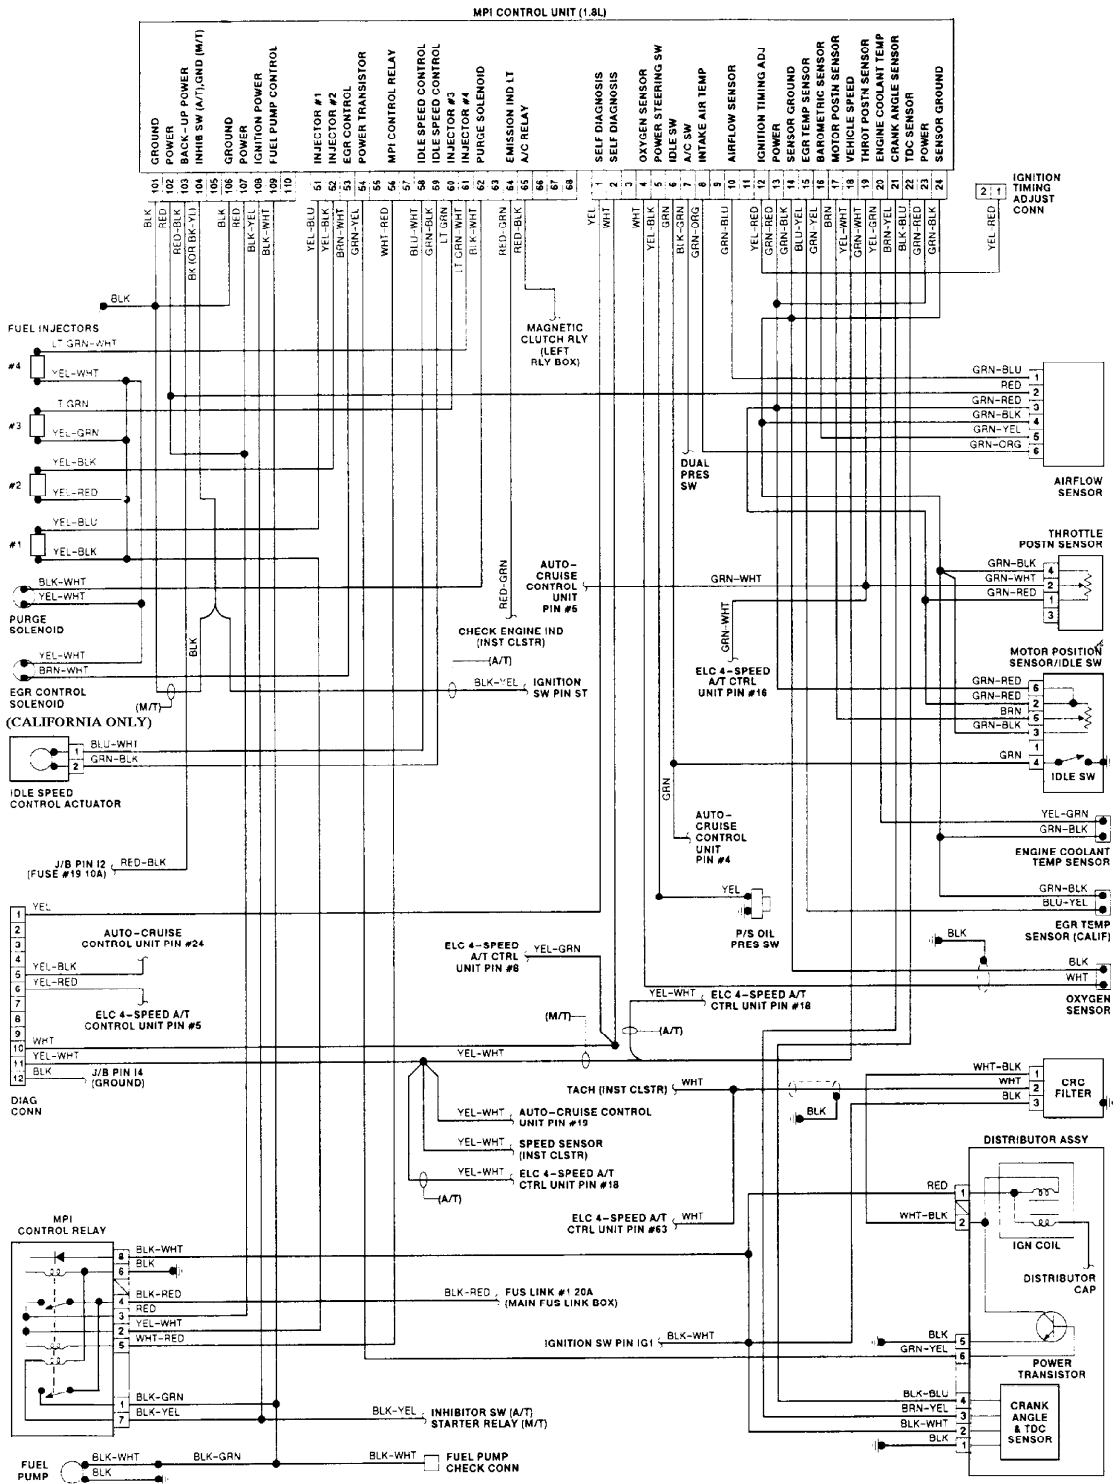

# L - WIRING DIAGRAMS

1991 Mitsubishi Montero

1991 ENGINE PERFORMANCE  
Wiring Diagrams

Chrysler Motors: Colt, Colt 200, Colt Vista,  
Ram-50, Stealth, Summit,  
Mitsubishi: Eclipse, Galant, Mirage, Montero,  
Pickup, 3000GT

201106

Fig. 1: Wiring Diagram (Colt, Colt 200, Mirage & Summit 1.5L)

Fig. 2: Wiring Diagram (Colt Vista 2.0L)

201111

Fig. 3: Wiring Diagram (Eclipse 1.8L)

Fig. 4: Wiring Diagram (Eclipse 2.0L)

Fig. 5: Wiring Diagram (Eclipse 2.0L Turbo)

Fig. 6: Wiring Diagram (Galant 2.0L - SOHC)

Fig. 7: Wiring Diagram (Galant 2.0L - DOHC)

Fig. 8: Wiring Diagram (Galant 2.0L Turbo)

Fig. 9: Wiring Diagram (Mirage 1.6L)

Fig. 10: Wiring Diagram (Montero 3.0L)

Fig. 11: Wiring Diagram (Pickup & Ram-50 2.4L)

Fig. 12: Wiring Diagram (Pickup & Ram-50 3.0L)

Fig. 13: Wiring Diagram (Stealth 3.0L - SOHC)

Fig. 14: Wiring Diagram (Stealth & 3000GT 3.0L - DOHC - 1 of 2)