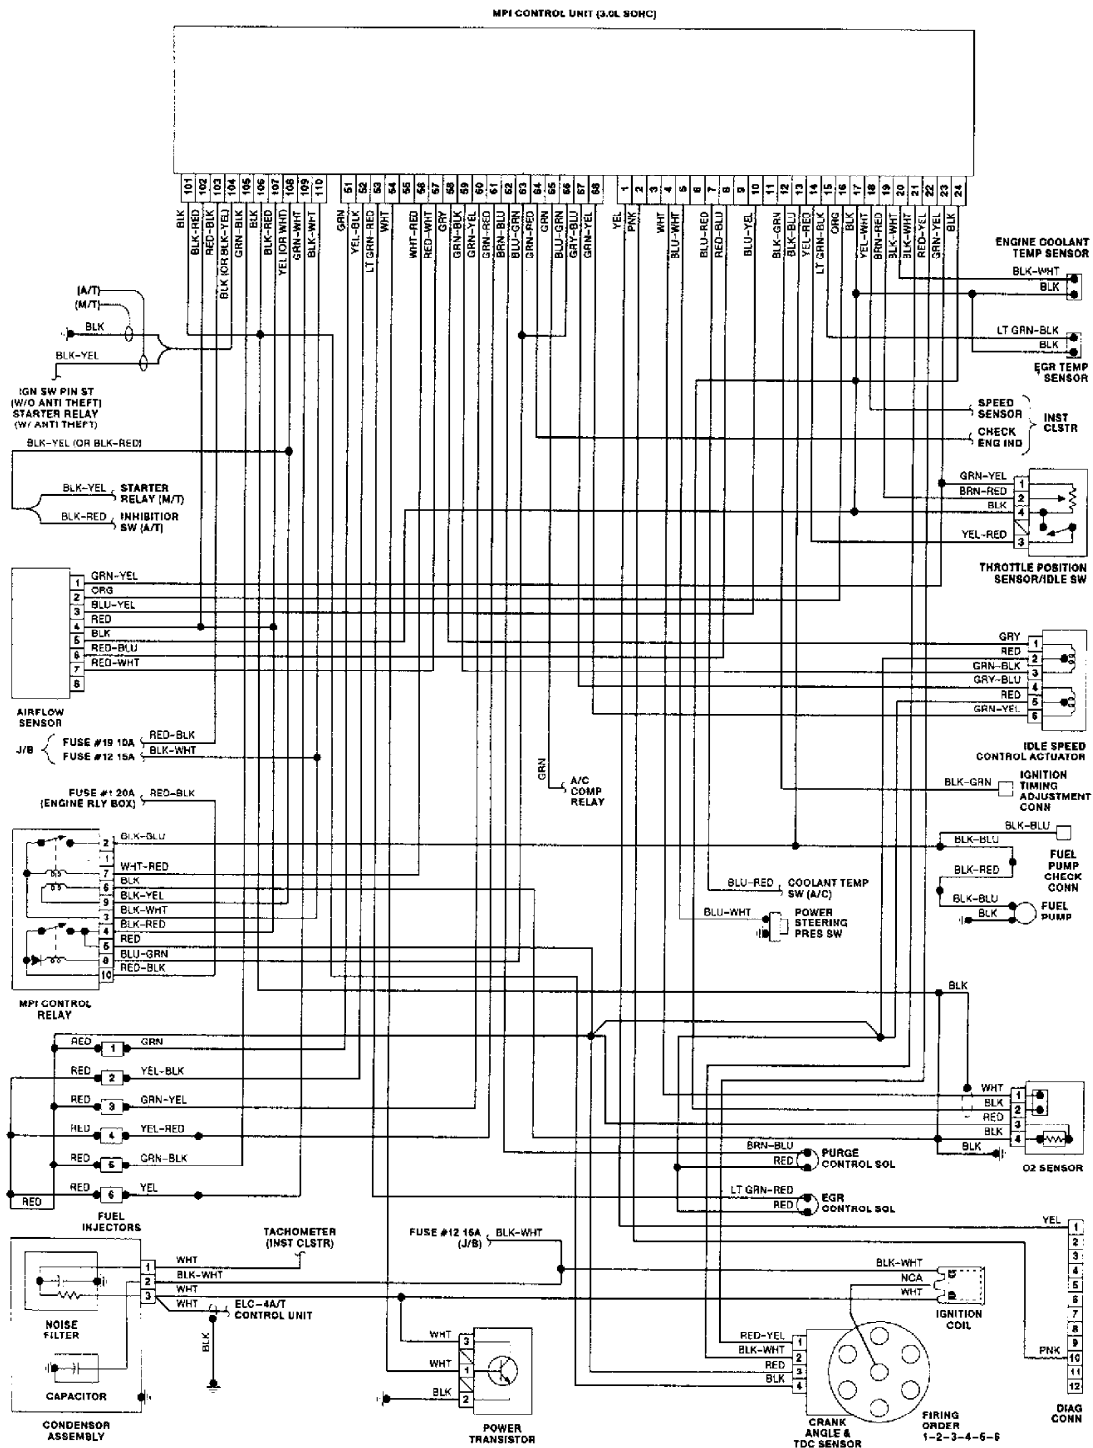

Fig. 6: Wiring Diagram (Galant 2.0L - SOHC)

Fig. 7: Wiring Diagram (Galant 2.0L - DOHC)

Fig. 8: Wiring Diagram (Galant 2.0L Turbo)

Fig. 9: Wiring Diagram (Mirage 1.6L)

Fig. 10: Wiring Diagram (Montero 3.0L)

Fig. 11: Wiring Diagram (Pickup & Ram-50 2.4L)

Fig. 12: Wiring Diagram (Pickup & Ram-50 3.0L)

Fig. 13: Wiring Diagram (Stealth 3.0L - SOHC)

Fig. 14: Wiring Diagram (Stealth & 3000GT 3.0L - DOHC - 1 of 2)

Fig. 15: Wiring Diagram (Stealth & 3000GT 3.0L - DOHC - 2 of 2)

Fig. 16: Wiring Diagram (Stealth & 3000GT 3.0L - Turbo - 1 of 2)

Fig. 17: Wiring Diagram (Stealth & 3000GT 3.0L - Turbo - 2 of 2)