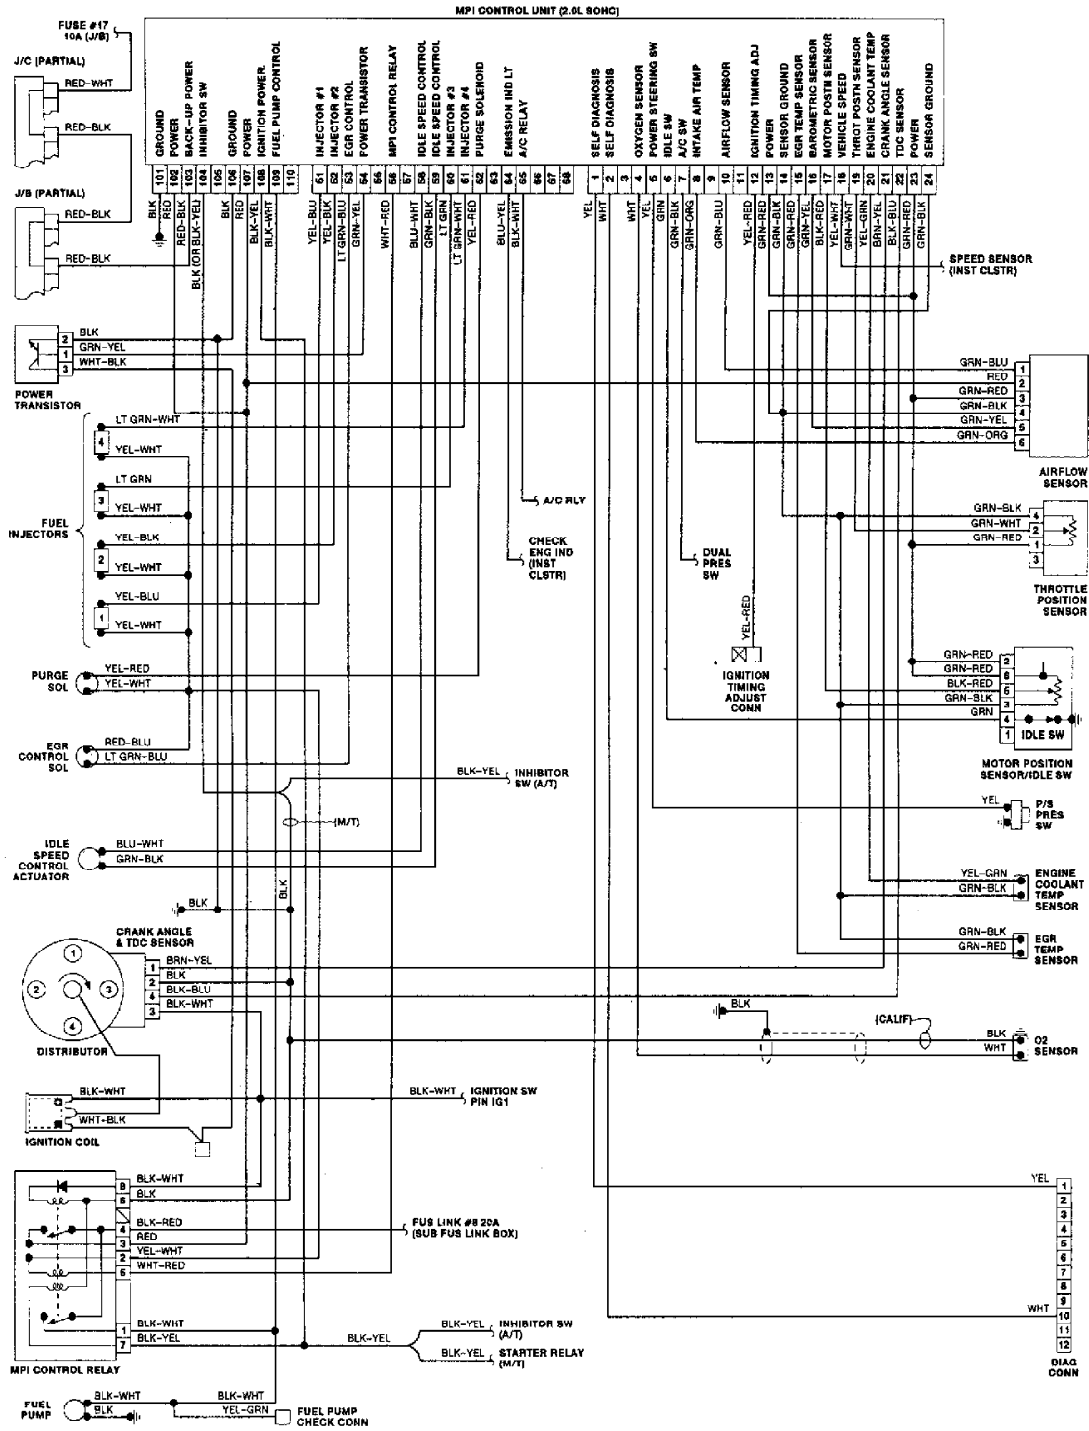

# L - WIRING DIAGRAMS

1991 Mitsubishi Montero

1991 ENGINE PERFORMANCE  
Wiring Diagrams

Chrysler Motors: Colt, Colt 200, Colt Vista,  
Ram-50, Stealth, Summit,  
Mitsubishi: Eclipse, Galant, Mirage, Montero,  
Pickup, 3000GT

201106

Fig. 1: Wiring Diagram (Colt, Colt 200, Mirage & Summit 1.5L)

Fig. 2: Wiring Diagram (Colt Vista 2.0L)

201111

Fig. 3: Wiring Diagram (Eclipse 1.8L)

Fig. 4: Wiring Diagram (Eclipse 2.0L)

Fig. 5: Wiring Diagram (Eclipse 2.0L Turbo)

Fig. 6: Wiring Diagram (Galant 2.0L - SOHC)

Fig. 7: Wiring Diagram (Galant 2.0L - DOHC)

Fig. 8: Wiring Diagram (Galant 2.0L Turbo)

Fig. 9: Wiring Diagram (Mirage 1.6L)

Fig. 10: Wiring Diagram (Montero 3.0L)

Fig. 11: Wiring Diagram (Pickup & Ram-50 2.4L)

Fig. 12: Wiring Diagram (Pickup & Ram-50 3.0L)

Fig. 13: Wiring Diagram (Stealth 3.0L - SOHC)

Fig. 14: Wiring Diagram (Stealth & 3000GT 3.0L - DOHC - 1 of 2)