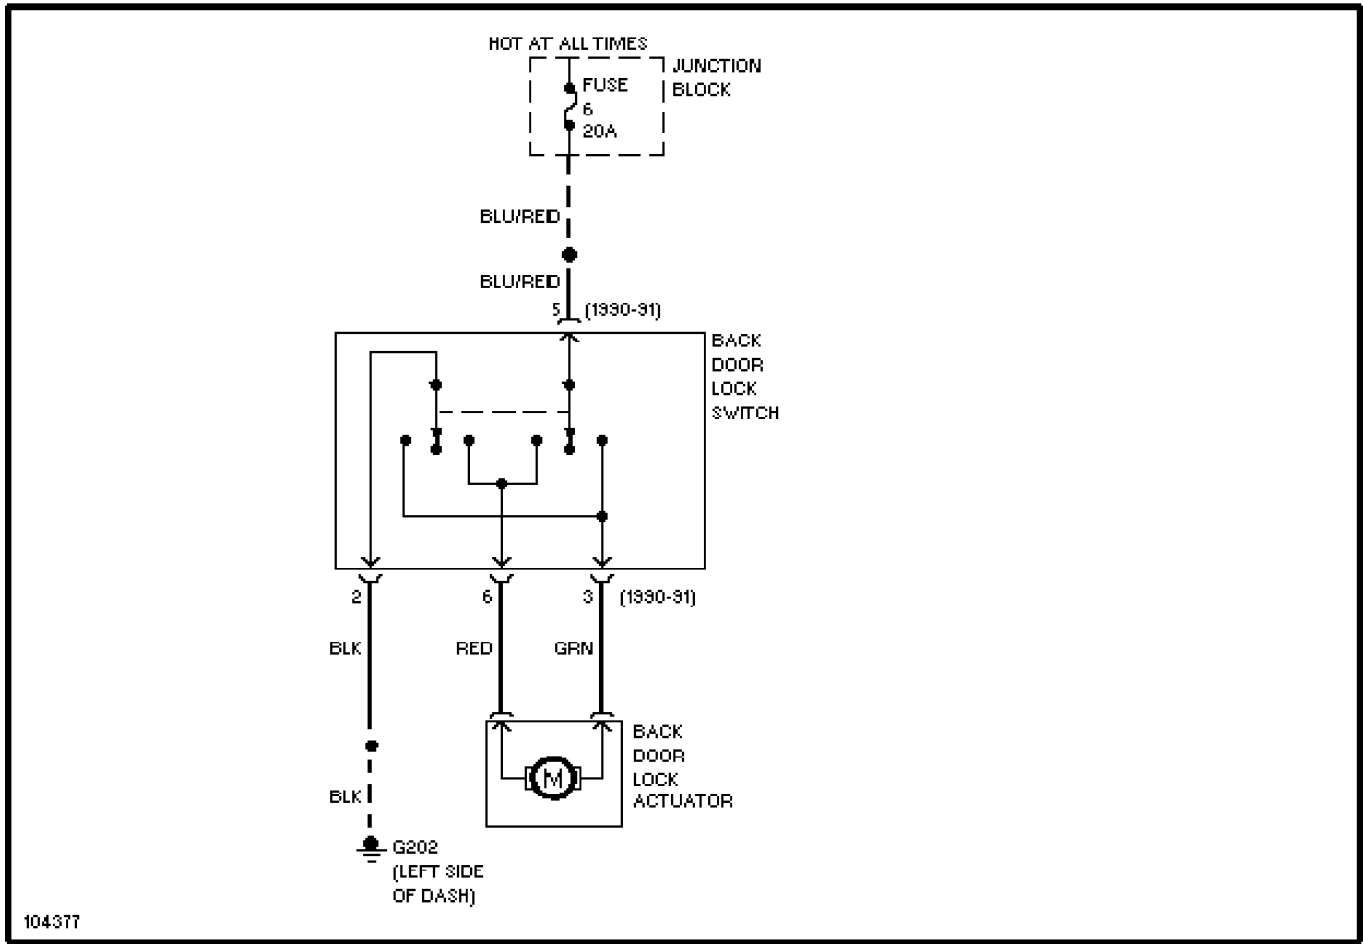

SYSTEM WIRING DIAGRAMS

1991 Mitsubishi Montero

1991 System Wiring Diagrams
Mitsubishi - Montero

COOLING FAN

Cooling Fan Circuit

DEFOGGERS

104070

Defogger Circuit

HORN

Horn Circuit

POWER DOOR LOCKS

Back Door Lock Circuit

104384

Door Lock Circuit

POWER WINDOWS

104405