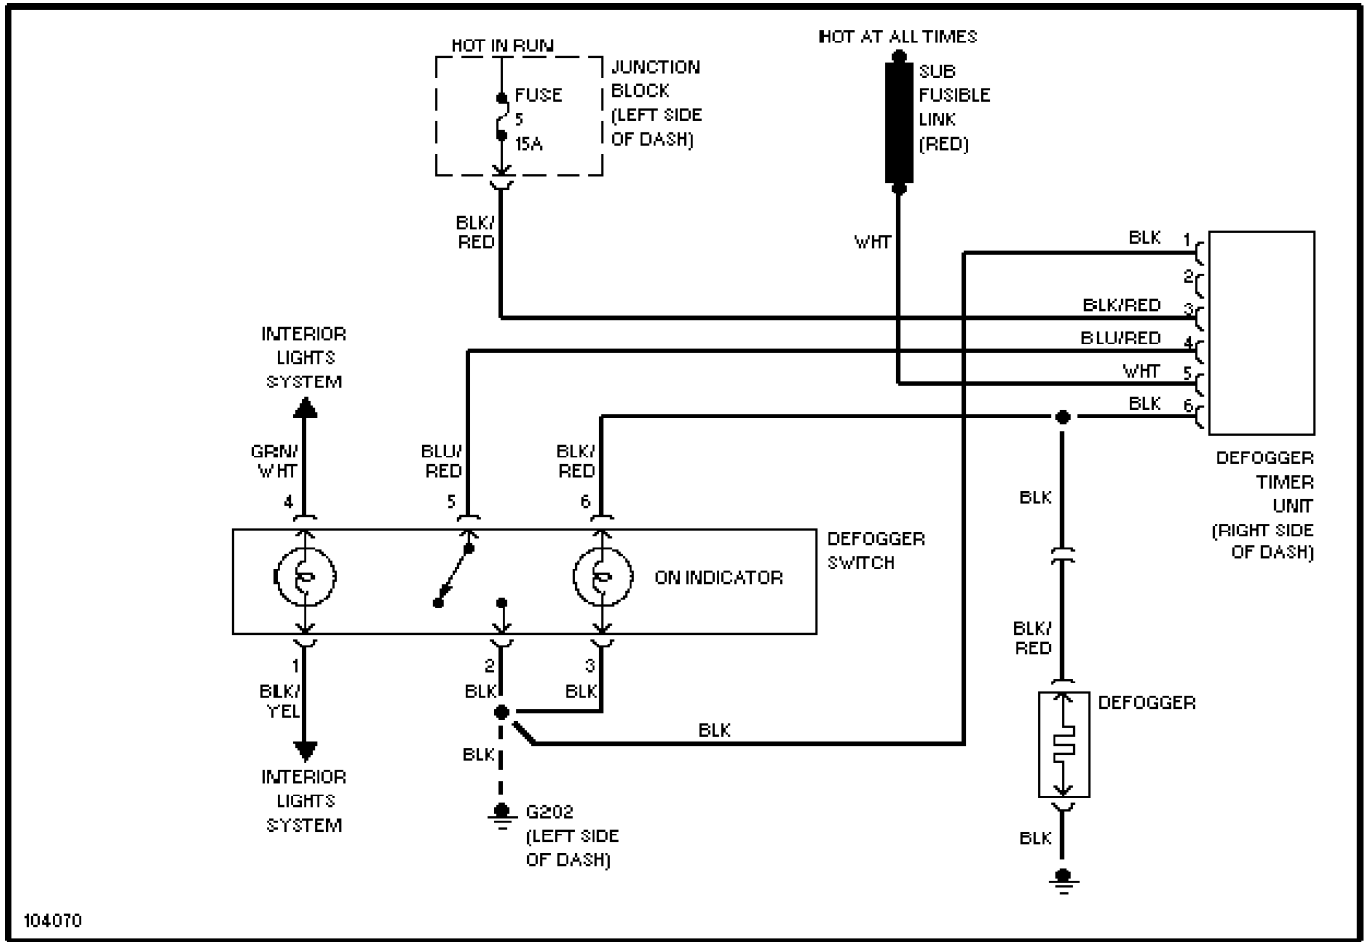

SYSTEM WIRING DIAGRAMS

1991 Mitsubishi Montero

1991 System Wiring Diagrams
Mitsubishi - Montero

COOLING FAN

Cooling Fan Circuit

DEFOGGERS

104070

Defogger Circuit

HORN

Horn Circuit

POWER DOOR LOCKS

Back Door Lock Circuit

104384

Door Lock Circuit

POWER WINDOWS

104405

WIPER/WASHER

104278

Front Wiper/Washer Circuit

Headlamp Washer Circuit