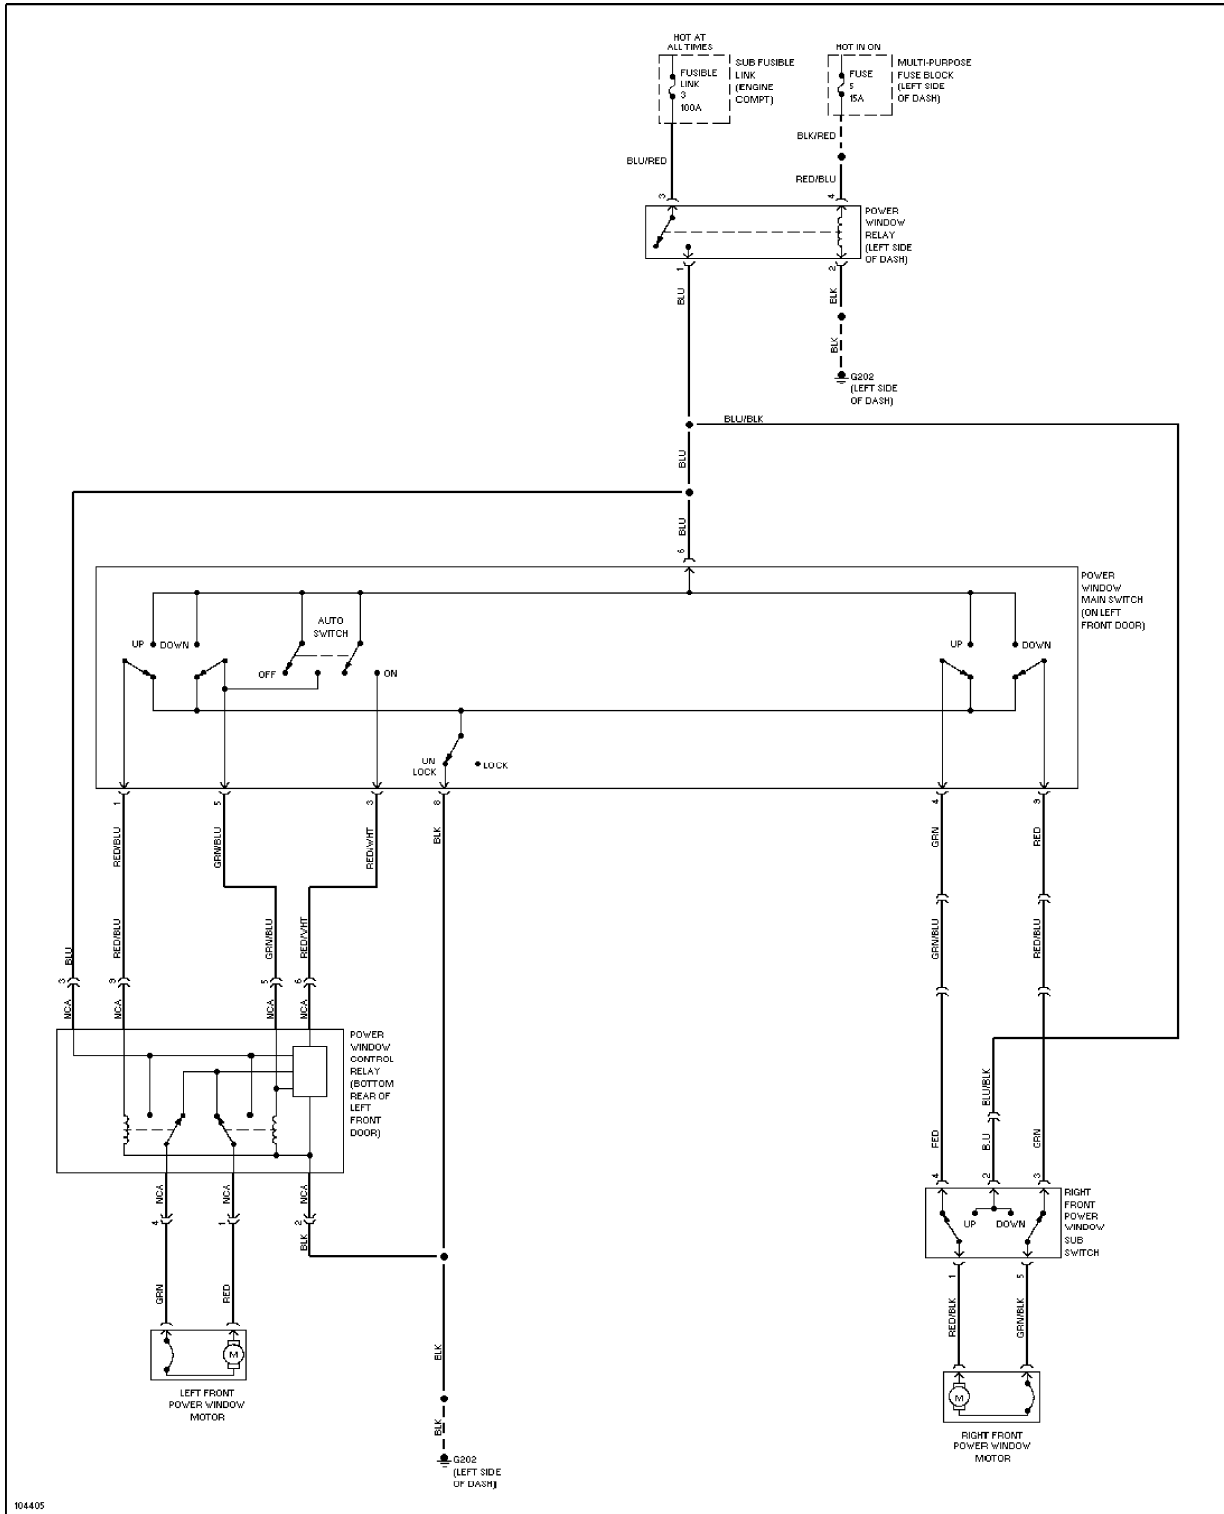

SYSTEM WIRING DIAGRAMS

1991 Mitsubishi Montero

1991 System Wiring Diagrams
Mitsubishi - Montero

COOLING FAN

Cooling Fan Circuit

DEFOGGERS

104070

Defogger Circuit

HORN

Horn Circuit

POWER DOOR LOCKS

Back Door Lock Circuit

104384

Door Lock Circuit

POWER WINDOWS

104405

Power Window Circuit, 2 Door

104404

Power Window Circuit, 4 Door

RADIO

Radio Circuits

STARTING/CHARGING

104330

Starting Circuit

WIPER/WASHER

104278

Front Wiper/Washer Circuit

Headlamp Washer Circuit