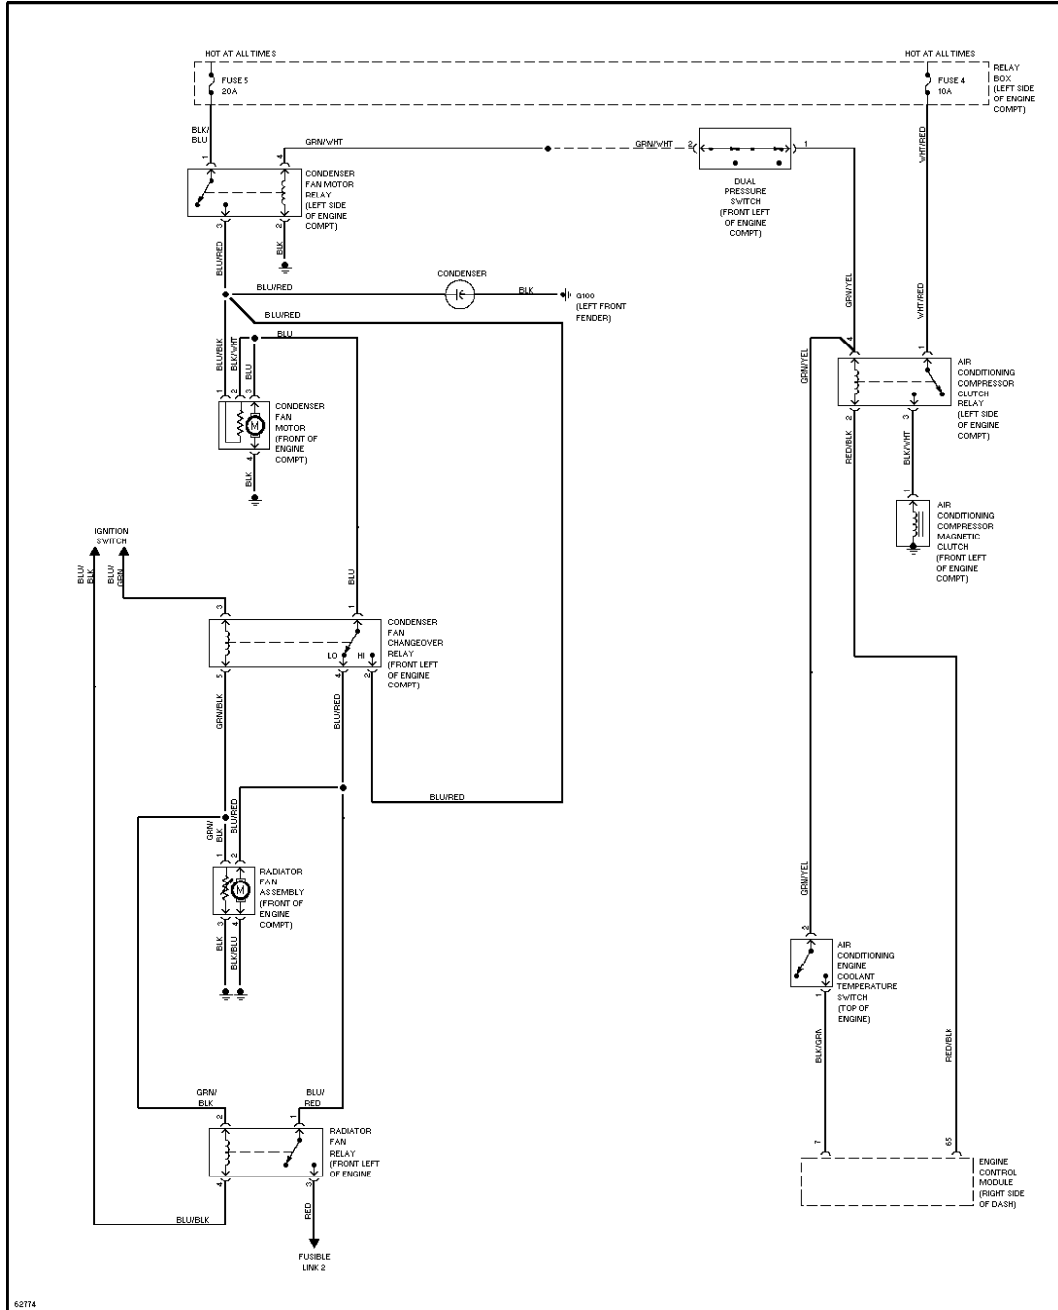

SYSTEM WIRING DIAGRAMS

1991 Mitsubishi Montero

1991 System Wiring Diagrams
Mitsubishi - Montero

COOLING FAN

Cooling Fan Circuit

DEFOGGERS

104070

Defogger Circuit

HORN

Horn Circuit

POWER DOOR LOCKS

Back Door Lock Circuit

104384

Door Lock Circuit

POWER WINDOWS

104405

Power Window Circuit, 2 Door

104404

Power Window Circuit, 4 Door

RADIO

Radio Circuits

STARTING/CHARGING

104330

Starting Circuit

WIPER/WASHER

104278

Front Wiper/Washer Circuit

Headlamp Washer Circuit