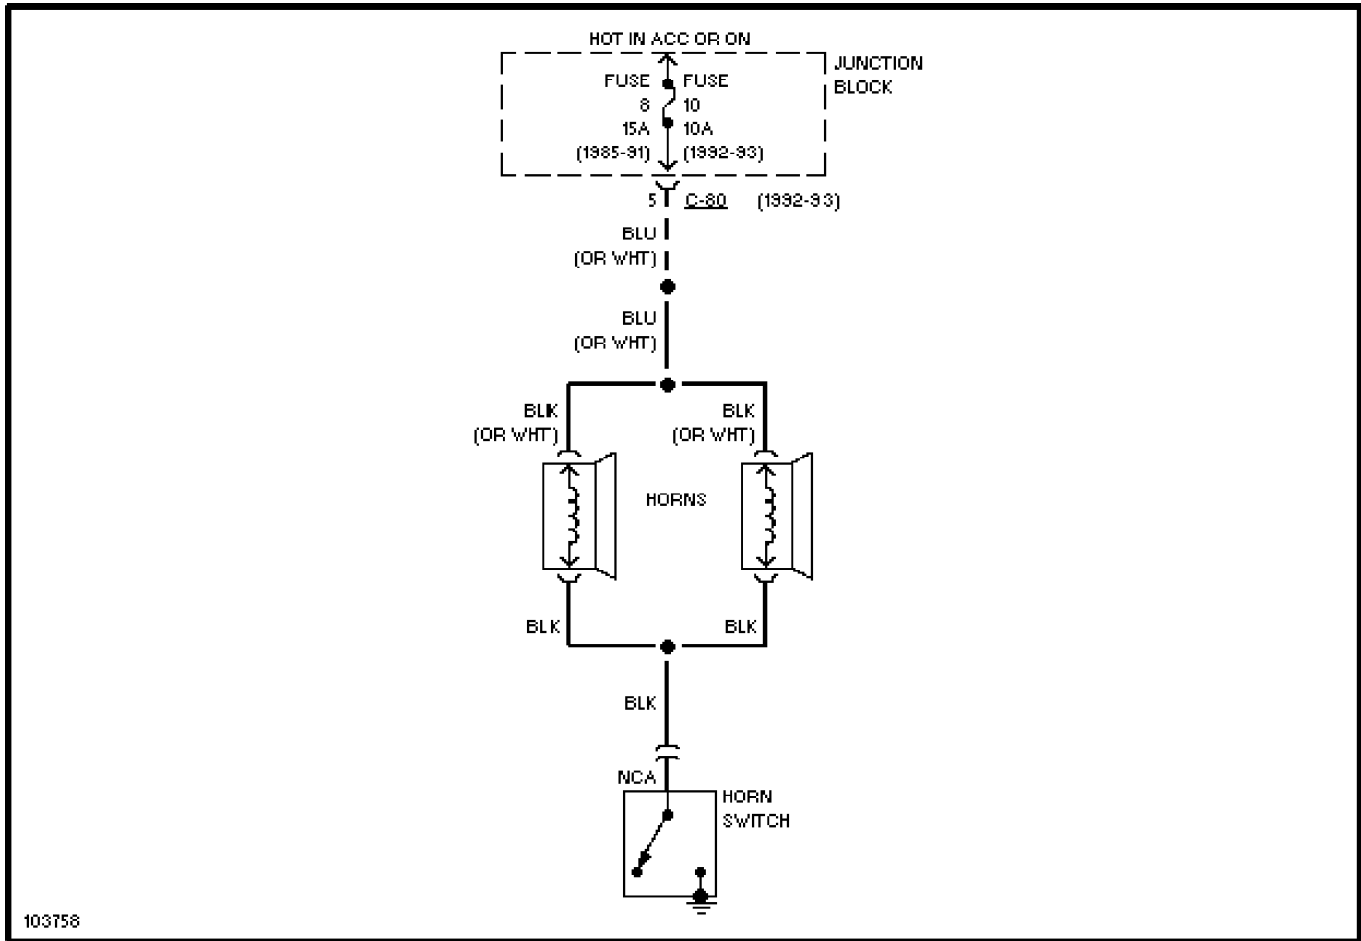

SYSTEM WIRING DIAGRAMS

1991 Mitsubishi Montero

1991 System Wiring Diagrams
Mitsubishi - Montero

COOLING FAN

Cooling Fan Circuit

DEFOGGERS

104070

Defogger Circuit

HORN

Horn Circuit

POWER DOOR LOCKS

Back Door Lock Circuit

104384

Door Lock Circuit

POWER WINDOWS

104405

WIPER/WASHER

104278

Front Wiper/Washer Circuit

Headlamp Washer Circuit