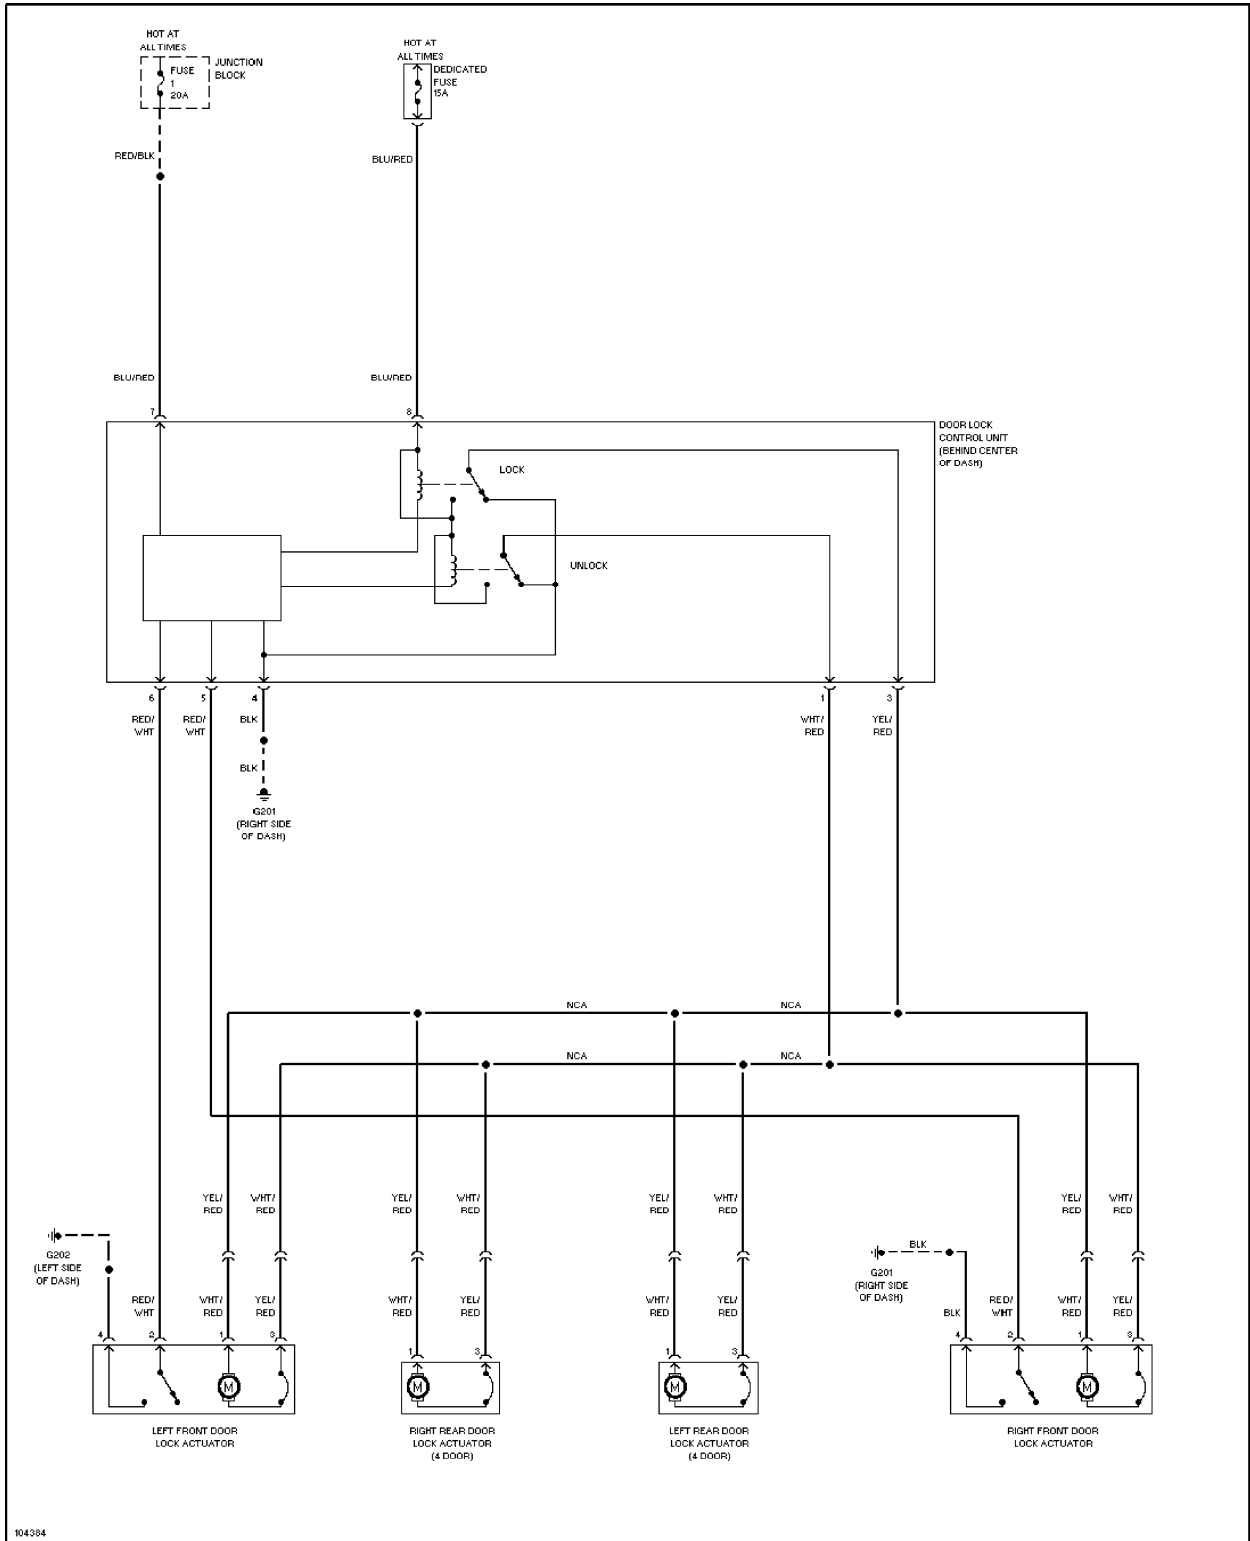

HORN

Horn Circuit

POWER DOOR LOCKS

Back Door Lock Circuit

104384

Door Lock Circuit

POWER WINDOWS

104405

Power Window Circuit, 2 Door

104404

Power Window Circuit, 4 Door

RADIO

Radio Circuits

STARTING/CHARGING

104330

Starting Circuit

WIPER/WASHER

104278

Front Wiper/Washer Circuit

Headlamp Washer Circuit