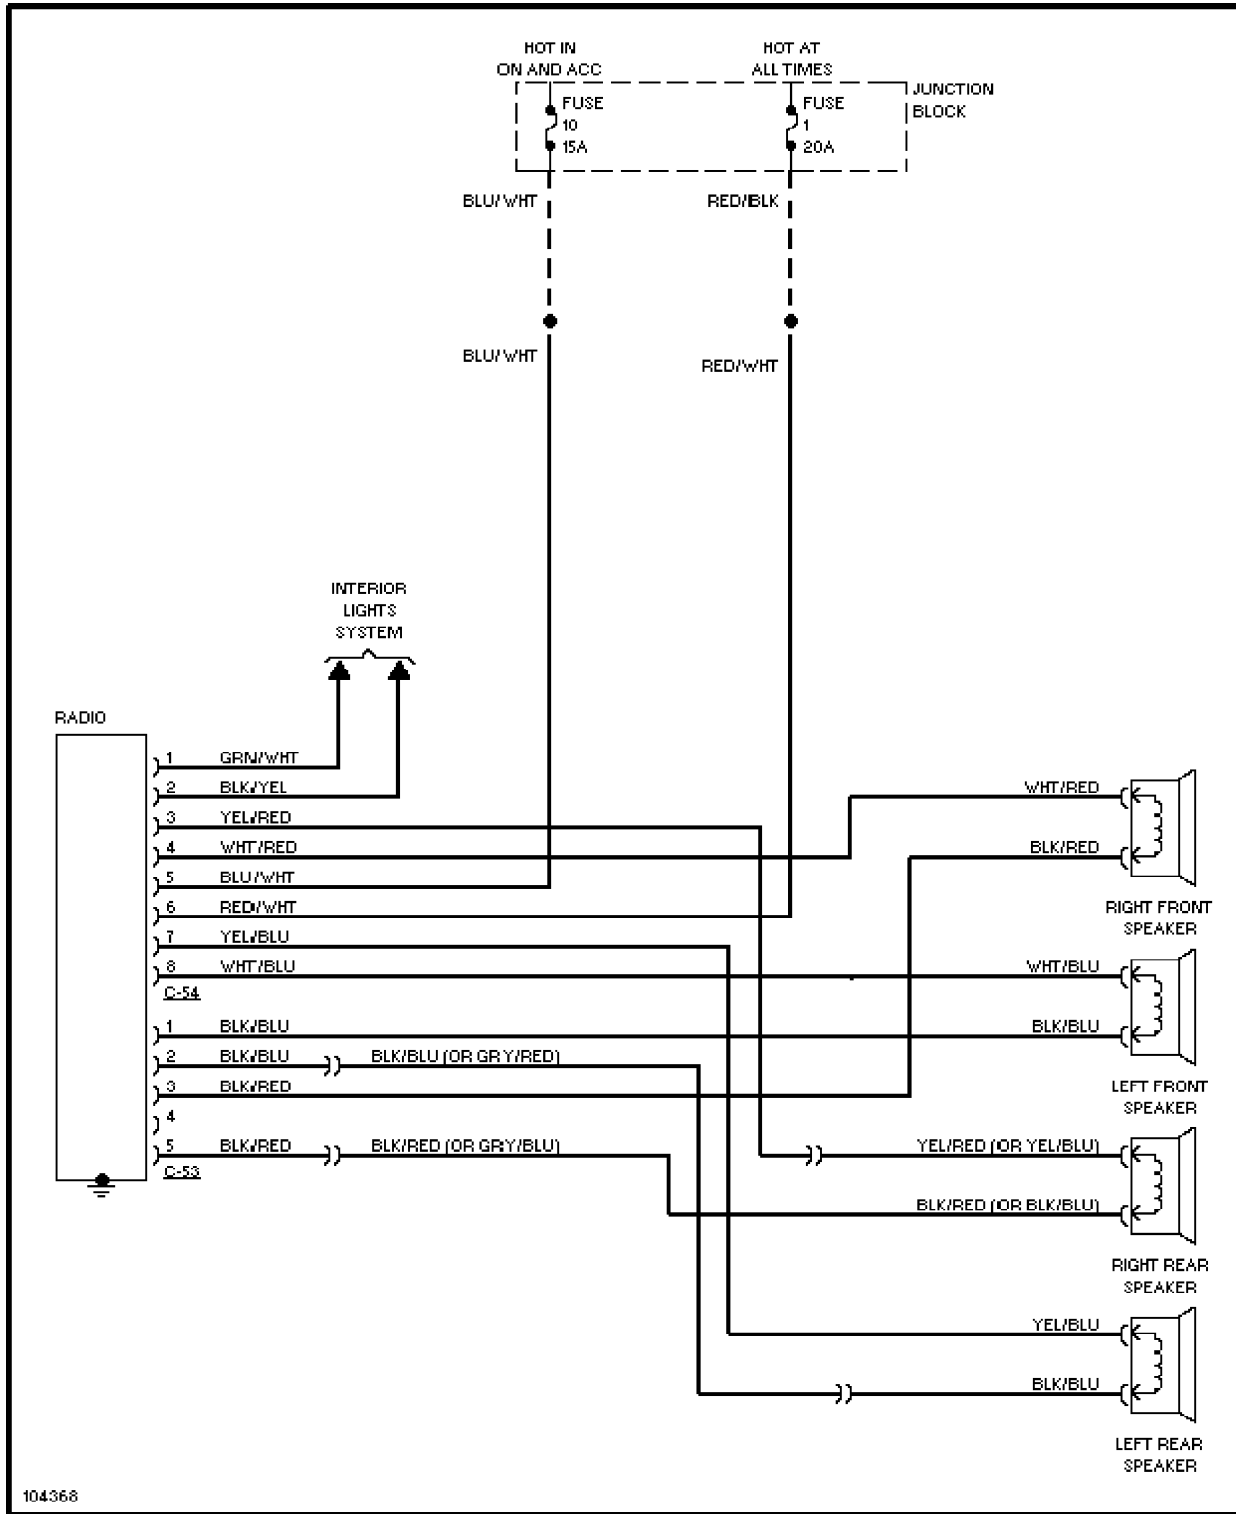

SYSTEM WIRING DIAGRAMS

1991 Mitsubishi Montero

1991 System Wiring Diagrams
Mitsubishi - Montero

COOLING FAN

Cooling Fan Circuit

DEFOGGERS

104070

Defogger Circuit

HORN

Horn Circuit

POWER DOOR LOCKS

Back Door Lock Circuit

104384

Door Lock Circuit

POWER WINDOWS

104405

Power Window Circuit, 2 Door

104404

Power Window Circuit, 4 Door

RADIO

Radio Circuits

STARTING/CHARGING

104330

Starting Circuit

WIPER/WASHER

104278

Front Wiper/Washer Circuit

Headlamp Washer Circuit