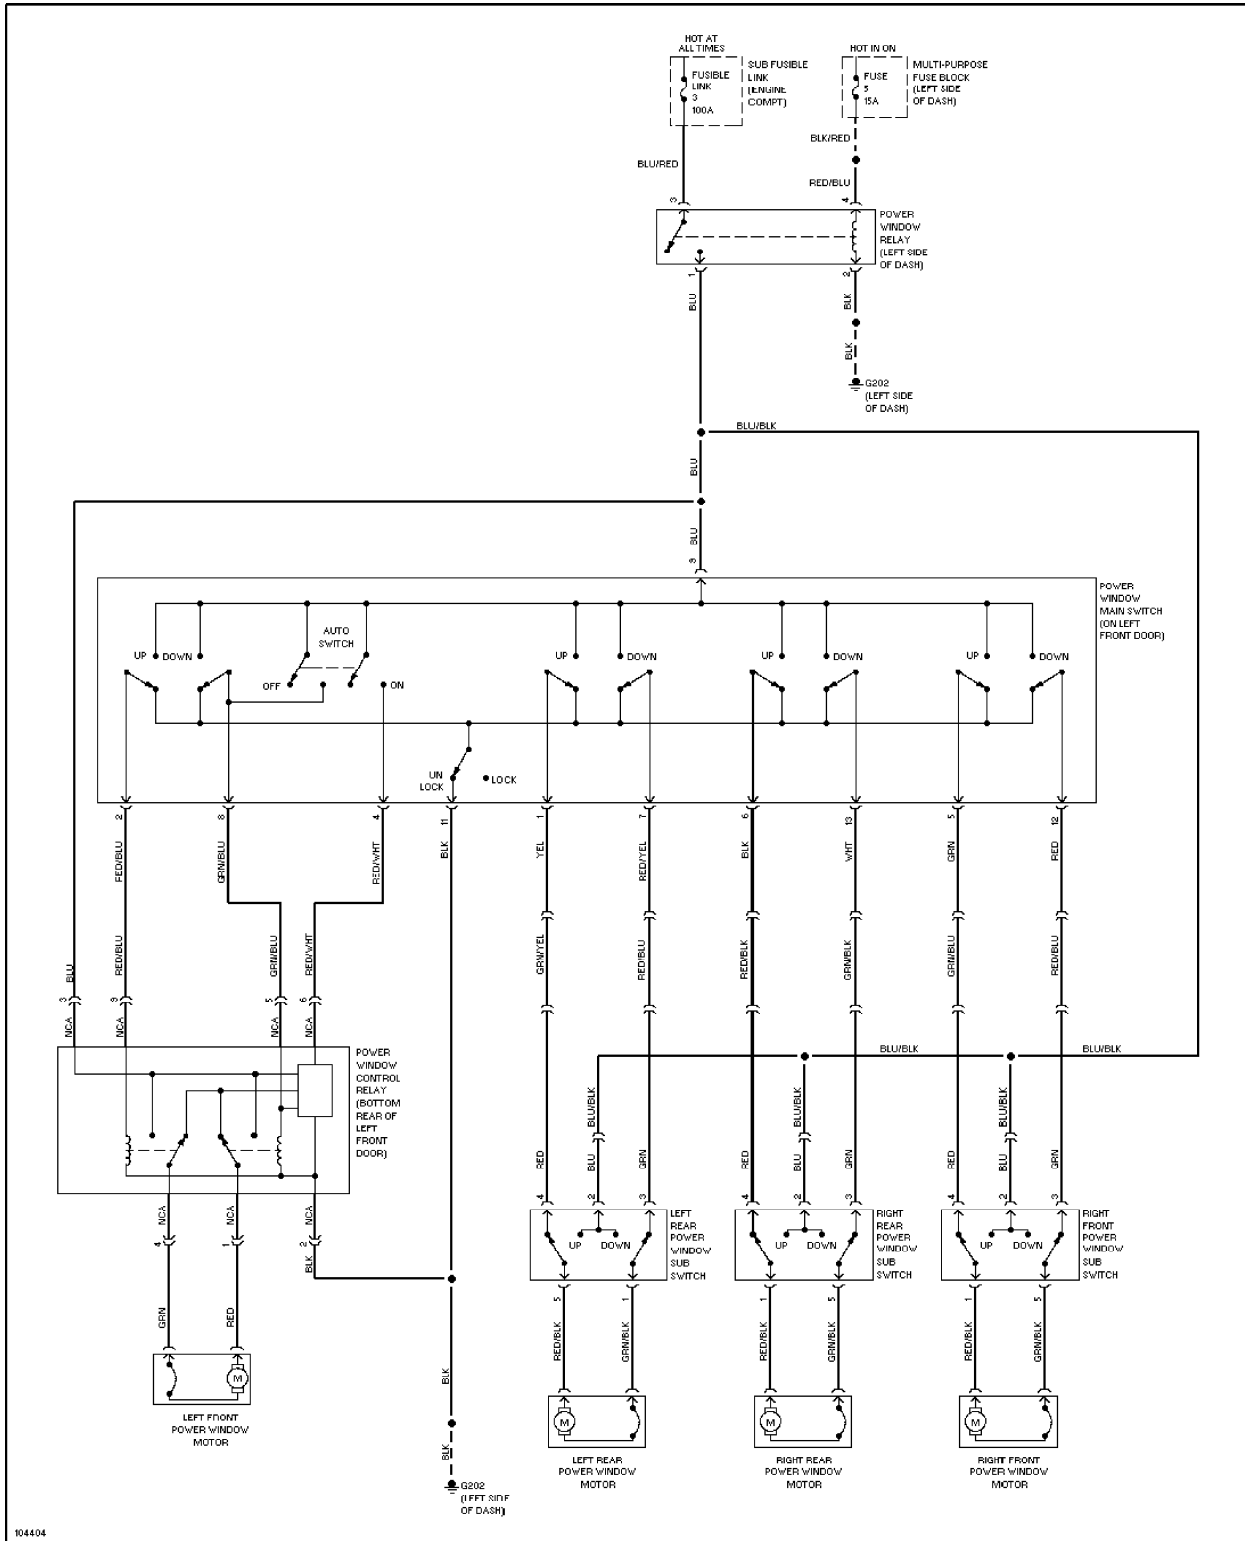

SYSTEM WIRING DIAGRAMS

1991 Mitsubishi Montero

1991 System Wiring Diagrams
Mitsubishi - Montero

COOLING FAN

Cooling Fan Circuit

DEFOGGERS

104070

Defogger Circuit

HORN

Horn Circuit

POWER DOOR LOCKS

Back Door Lock Circuit

104384

Door Lock Circuit

POWER WINDOWS

104405

Power Window Circuit, 2 Door

104404

Power Window Circuit, 4 Door

RADIO

Radio Circuits

STARTING/CHARGING

104330

Starting Circuit

WIPER/WASHER

104278

Front Wiper/Washer Circuit

Headlamp Washer Circuit