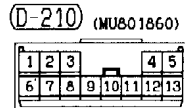

INVECS-II 5A/T

90100110218

6G7-GDI <L.H. drive vehicles>