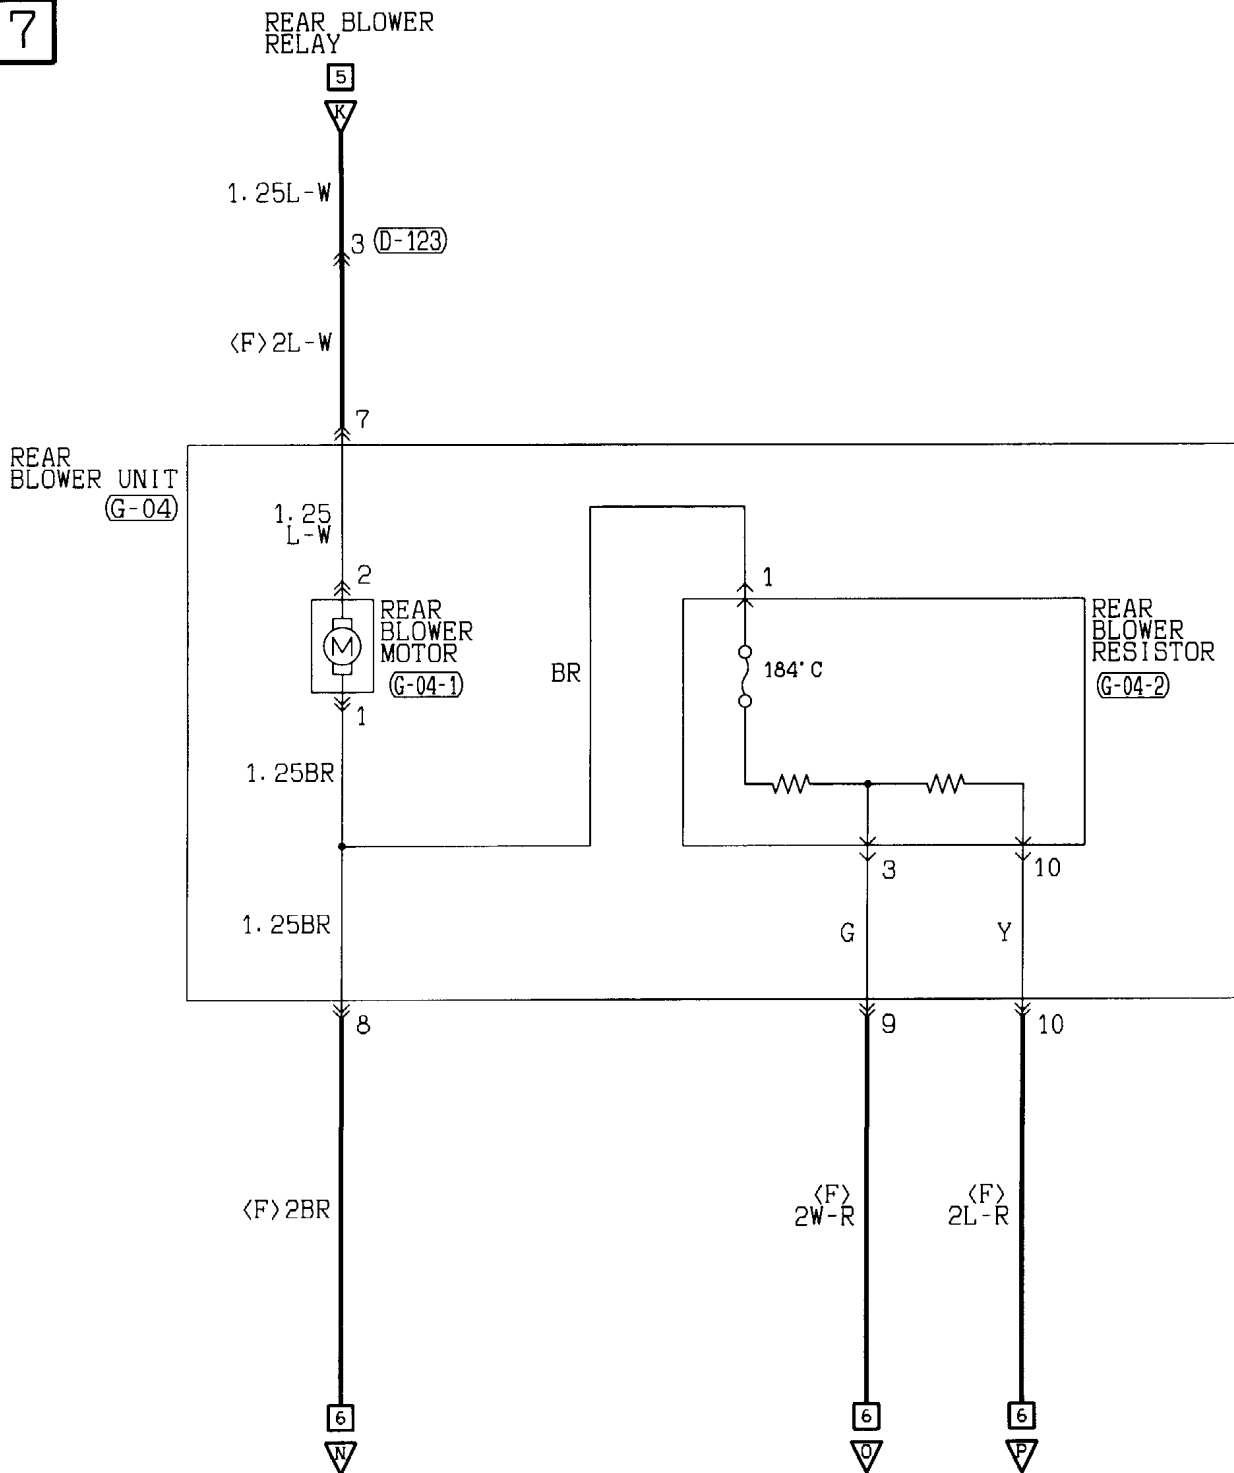

DUAL MANUAL AIR CONDITIONER <4D5 (L.H. drive vehicles without rear heater)> (CONTINUED)

7

(D-30)

(D-123)

(E-22) MU801857

(G-04) MU801867

(G-04-1)

(G-04-2)

(G-25) MU801691