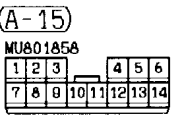

DUAL MANUAL AIR CONDITIONER <4D5 (R.H. drive vehicles without rear heater)> (CONTINUED)

3