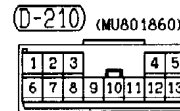

POWER DISTRIBUTION SYSTEM <Petrol (R.H. drive vehicles)> (CONTINUED)

5