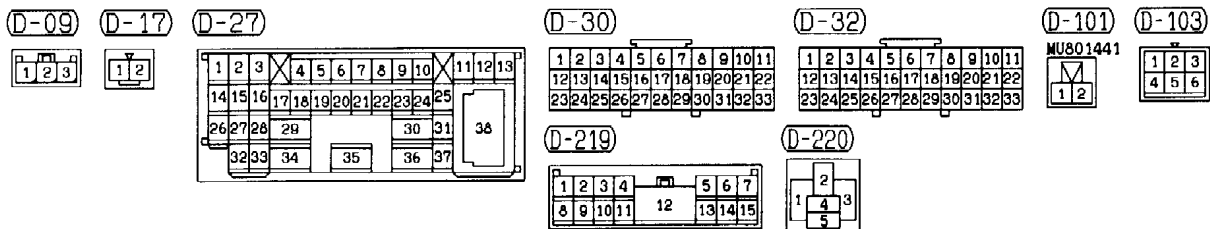

DUAL MANUAL AIR CONDITIONER

90100550980

4D5 <R.H. drive vehicles with rear heater>