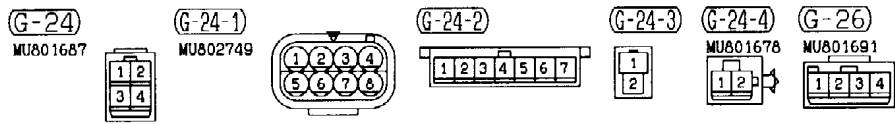

(G-22-3)

8

Wire colour code  
 B :Black LG:Light green G :Green L :Blue W :White Y :Yellow SB:Sky blue  
 BR:Brown O :Orange GR:Gray R :Red P :Pink V :Violet

DUAL MANUAL AIR CONDITIONER <4D5 (R.H. drive vehicles with rear heater)>  
(CONTINUED)