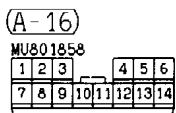

DUAL AUTOMATIC AIR CONDITIONER <6G7 (L.H. drive vehicles)> (CONTINUED)