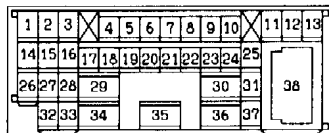

SINGLE MANUAL AIR CONDITIONER <4M4 (R.H. drive vehicles)> (CONTINUED)

5

(A-24)

(D-20)

(D-27)

(D-30)

(E-13)