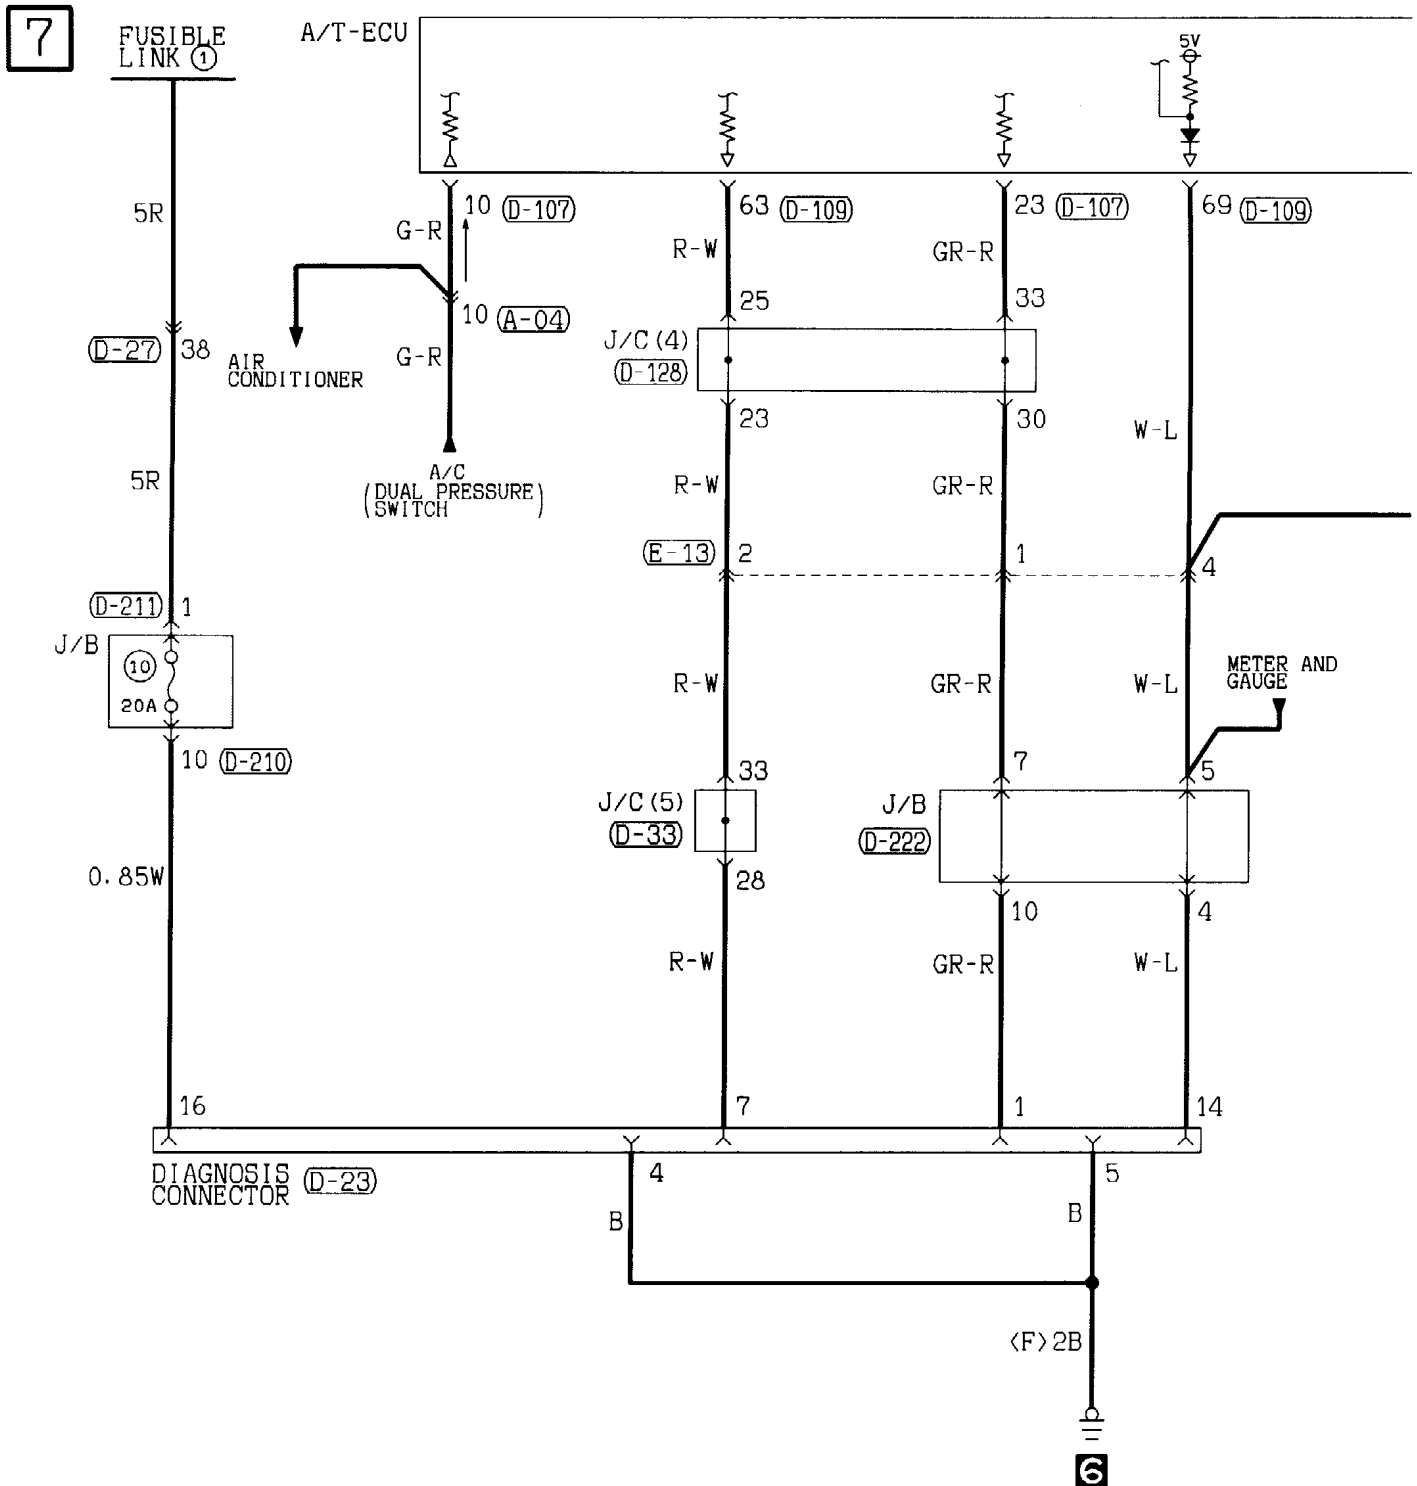

INVECS-II 5A/T <4M4 (L.H. drive vehicles)> (CONTINUED)