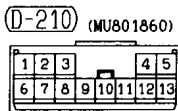

6

Wire colour code
B : Black   LG : Light green   G : Green   L : Blue   W : White   Y : Yellow   SB : Sky blue
BR : Brown   O : Orange   GR : Gray   R : Red   P : Pink   V : Violet