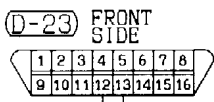

H-01

H-09

H-20

H-24

IGNITION KEY CYLINDER ILLUMINATION LAMP

90100260531

L.H. drive vehicles

2