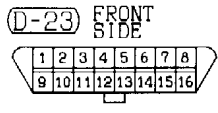

HYDRAULIC BRAKE BOOSTER (HBB), ELECTRONIC BRAKE-FORCE DISTRIBUTION (EBD) AND ANTI-SKID BRAKING SYSTEM (ABS) <Petrol (L.H. drive vehicles)> (CONTINUED)

7