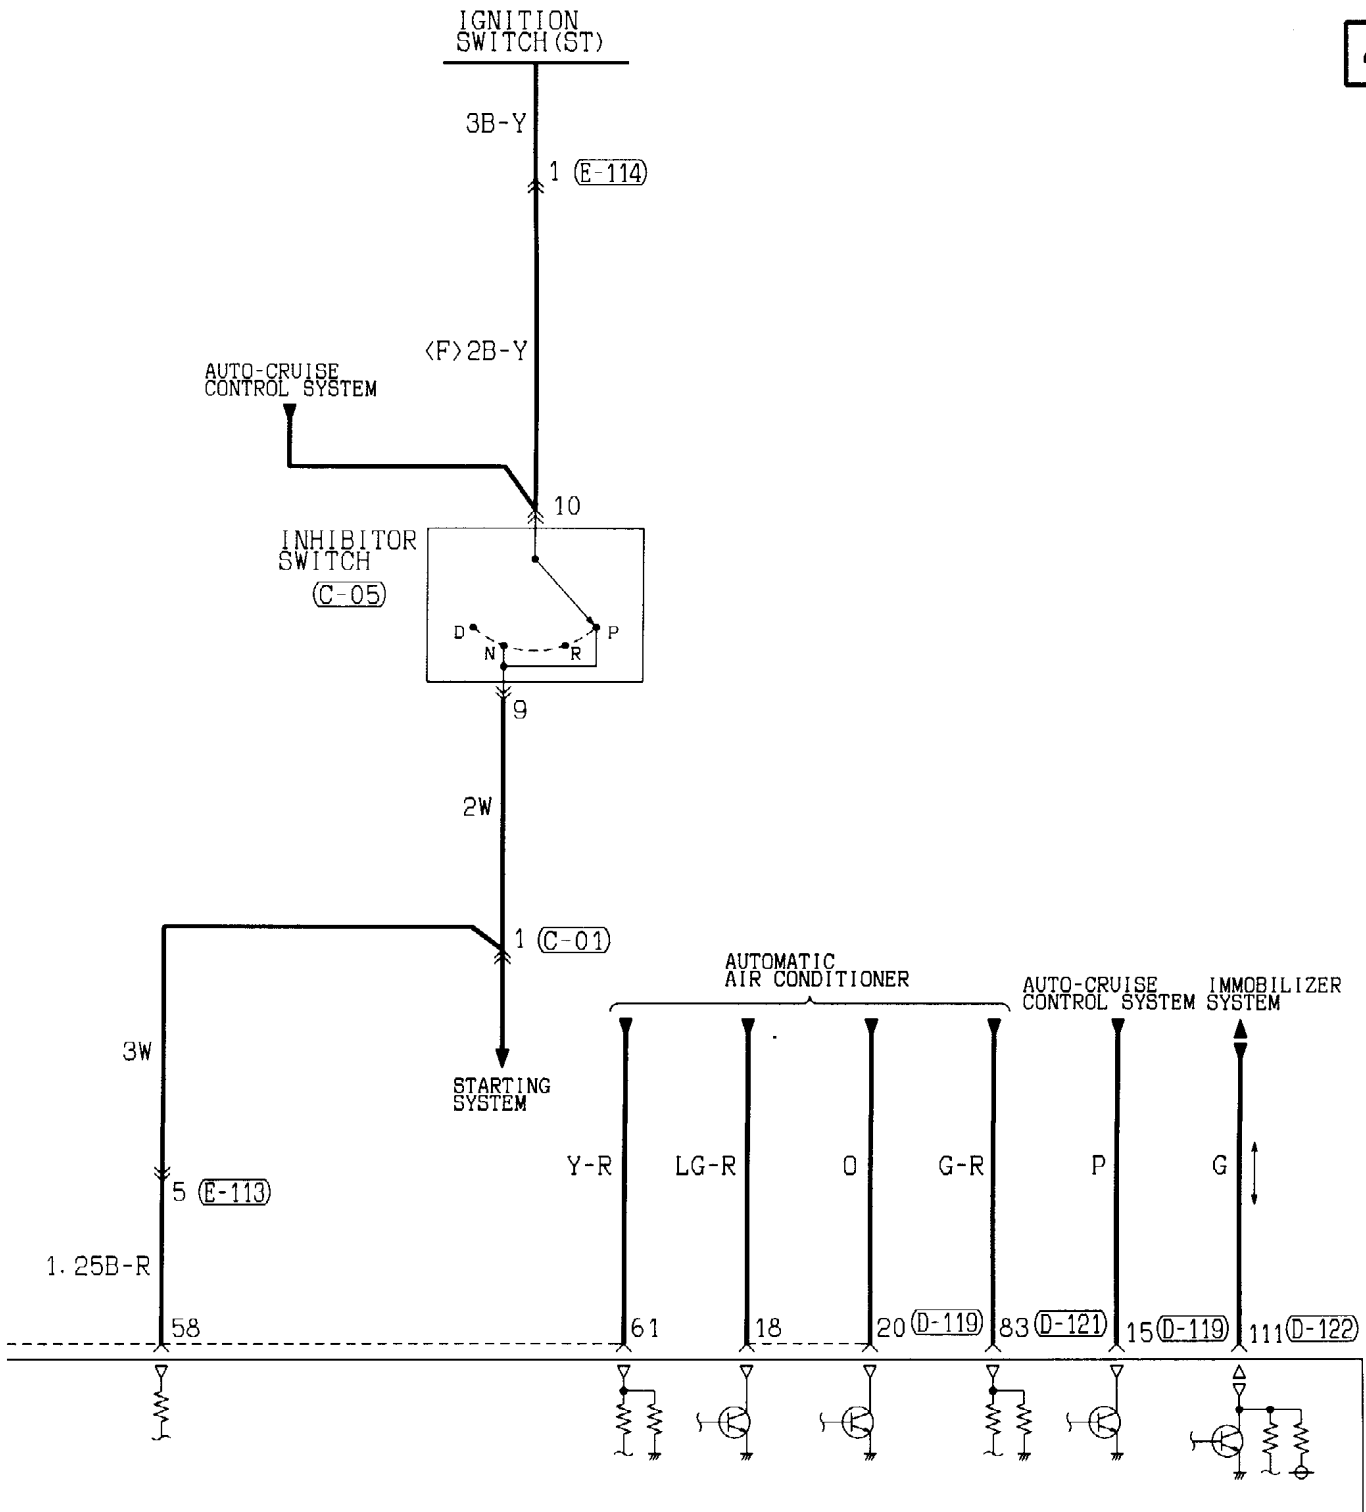

4

(D-26)

Refer to P. 3-762

(D-27)

Refer to P. 3-762

(D-31)

1	2	3	4	5	6	7	8	9	10	11
12	13	14	15	16	17	18	19	20	21	22
23	24	25	26	27	28	29	30	31	32	33

(D-32)

1	2	3	4	5	6	7	8	9	10	11
12	13	14	15	16	17	18	19	20	21	22
23	24	25	26	27	28	29	30	31	32	33

(D-33)

1	2	3	4	5	6	7	8	9	10	11
12	13	14	15	16	17	18	19	20	21	22
23	24	25	26	27	28	29	30	31	32	33

(D-128)

1	2	3	4	5	6	7	8	9	10	11
12	13	14	15	16	17	18	19	20	21	22
23	24	25	26	27	28	29	30	31	32	33

(D-136)

(MU801490)

1	2
3	4

(D-223)

(MU801866)

1	2
3	4
5	6
7	8

(E-13)

Refer to P. 3-762

(E-113)

Refer to P. 3-762

(E-114)

MU801361

1