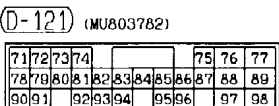

DUAL AUTOMATIC AIR CONDITIONER <6G7 (L.H. drive vehicles)> (CONTINUED)