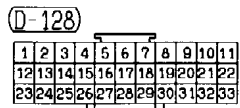

4D5 <R.H. drive vehicles>

2

Wire colour code  
 B :Black LG:Light green G :Green L :Blue W :White Y :Yellow SB:Sky blue  
 BR:Brown O :Orange GR:Gray R :Red P :Pink V :Violet

INVECS-II 5A/T

90100110218

6G7-GDI <L.H. drive vehicles>