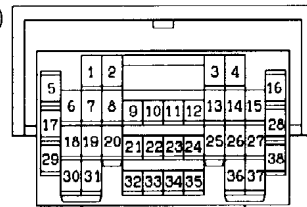

SINGLE MANUAL AIR CONDITIONER <4M4 (R.H. drive vehicles)> (CONTINUED)

5

(A-24)

(D-20)

(D-27)

(D-30)

(E-13)