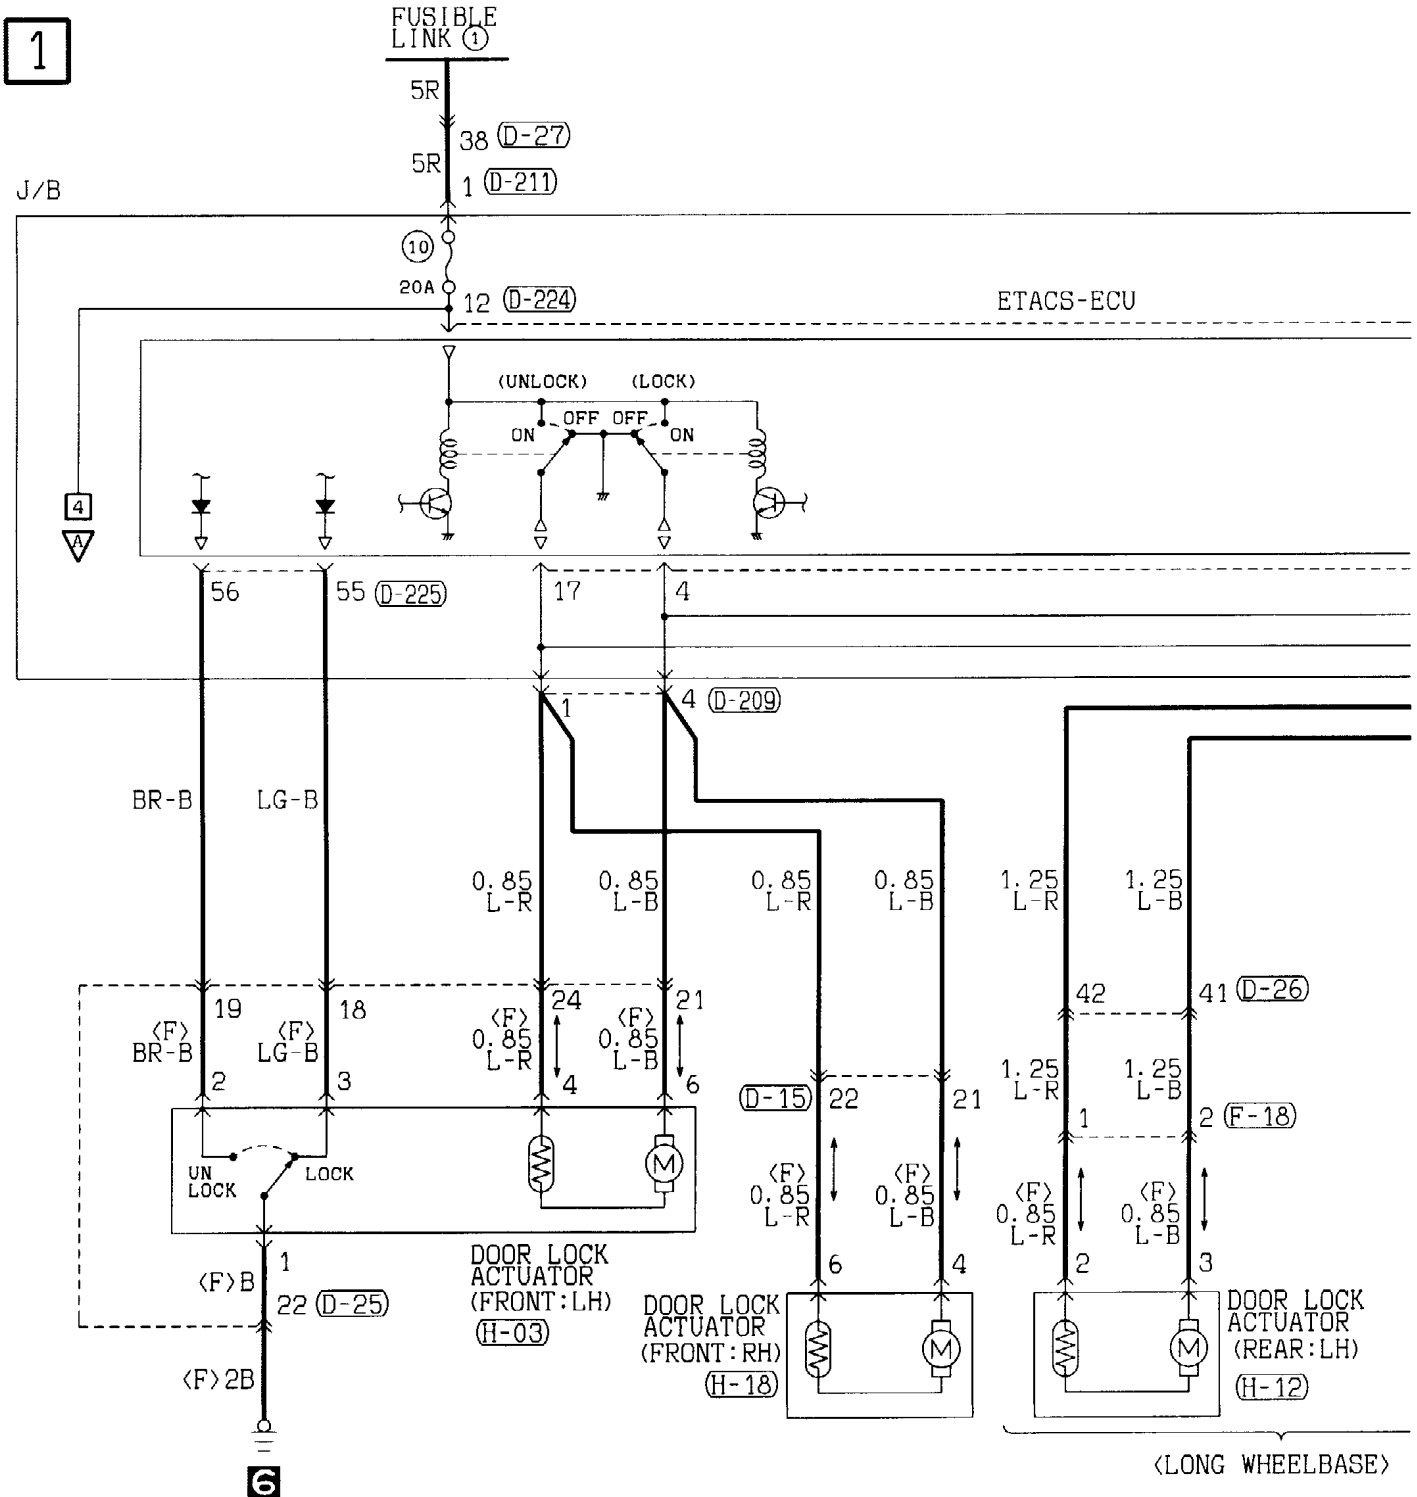

CENTRAL DOOR LOCKING SYSTEM AND FORGOTTEN KEY PREVENTION FUNCTION

90100471348

L.H. drive vehicles without keyless entry system

(D-15)

Refer to P. 3-762

(D-25)

Refer to P. 3-762

(D-26)

Refer to P. 3-762

(D-27)

Refer to P. 3-762

(D-124)

Refer to P. 3-762

(D-208)

(D-209)

(D-211)

(F-18) MU801857

(G-06) MU801867

(H-03) MU802341

(H-12) MU802341

(H-18) MU802341

(H-21) MU802341

(I-06) MU802341