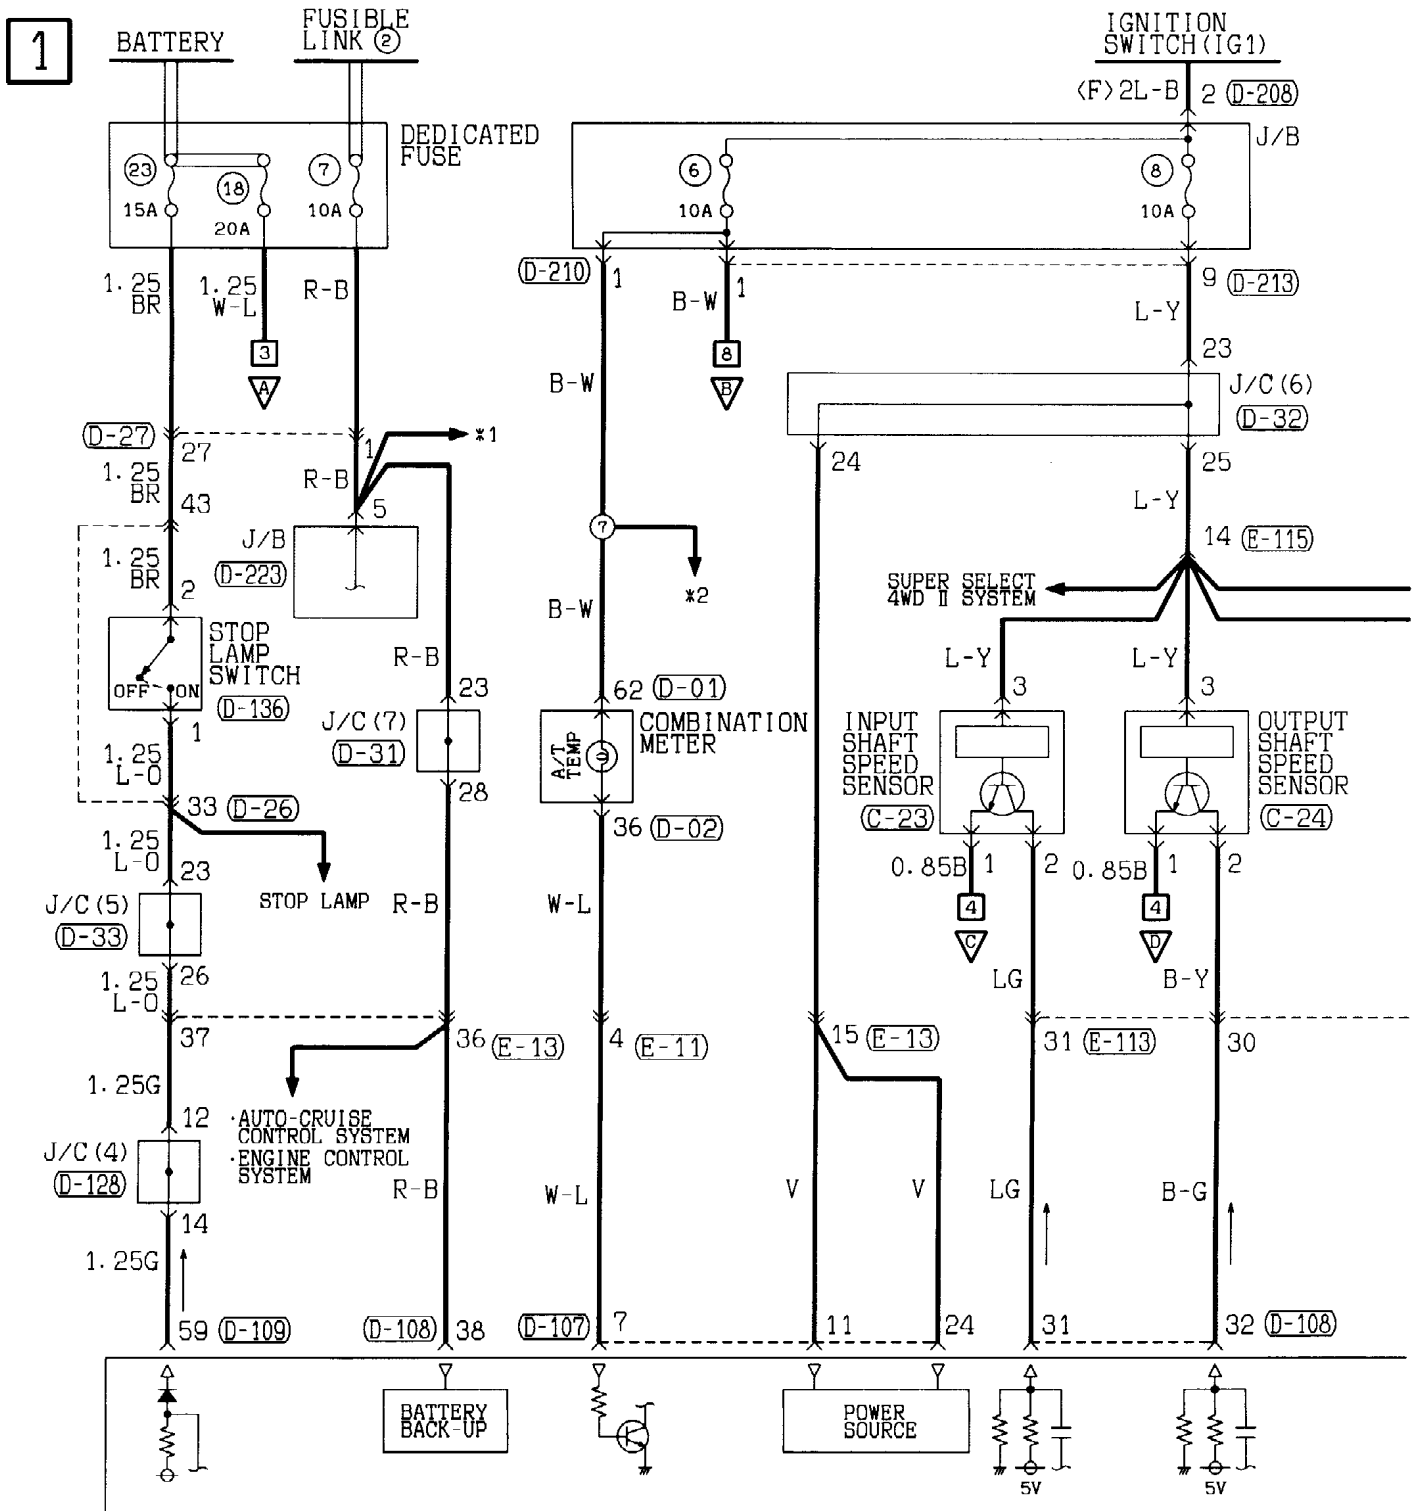

INVECS-II 5A/T

90100110232

4M4 <L.H. drive vehicles>

- (C-05) MU802645
- (C-23) MU802337
- (C-24)
- (D-01)
- (D-02)
- (D-26) Refer to P. 3-762
- (D-27) Refer to P. 3-762
- (D-109) (MU803772)
- (D-128)
- (D-136) (MU801490)
- (D-208) MU801331
- (D-210) (MU801860)
- (D-213) MU801847