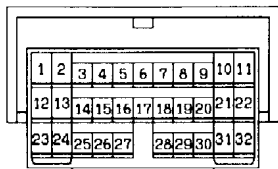

POWER WINDOWS <Short wheelbase models (L.H. drive vehicles)>
(CONTINUED)

3

(D-25)

(D-31)

(H-04)

(H-05)