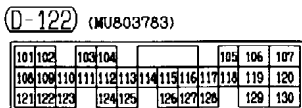

4D5 <R.H. drive vehicles>

2

Wire colour code  
 B :Black LG:Light green G :Green L :Blue W :White Y :Yellow SB:Sky blue  
 BR:Brown O :Orange GR:Gray R :Red P :Pink V :Violet

INVECS-II 5A/T

90100110218

6G7-GDI <L.H. drive vehicles>