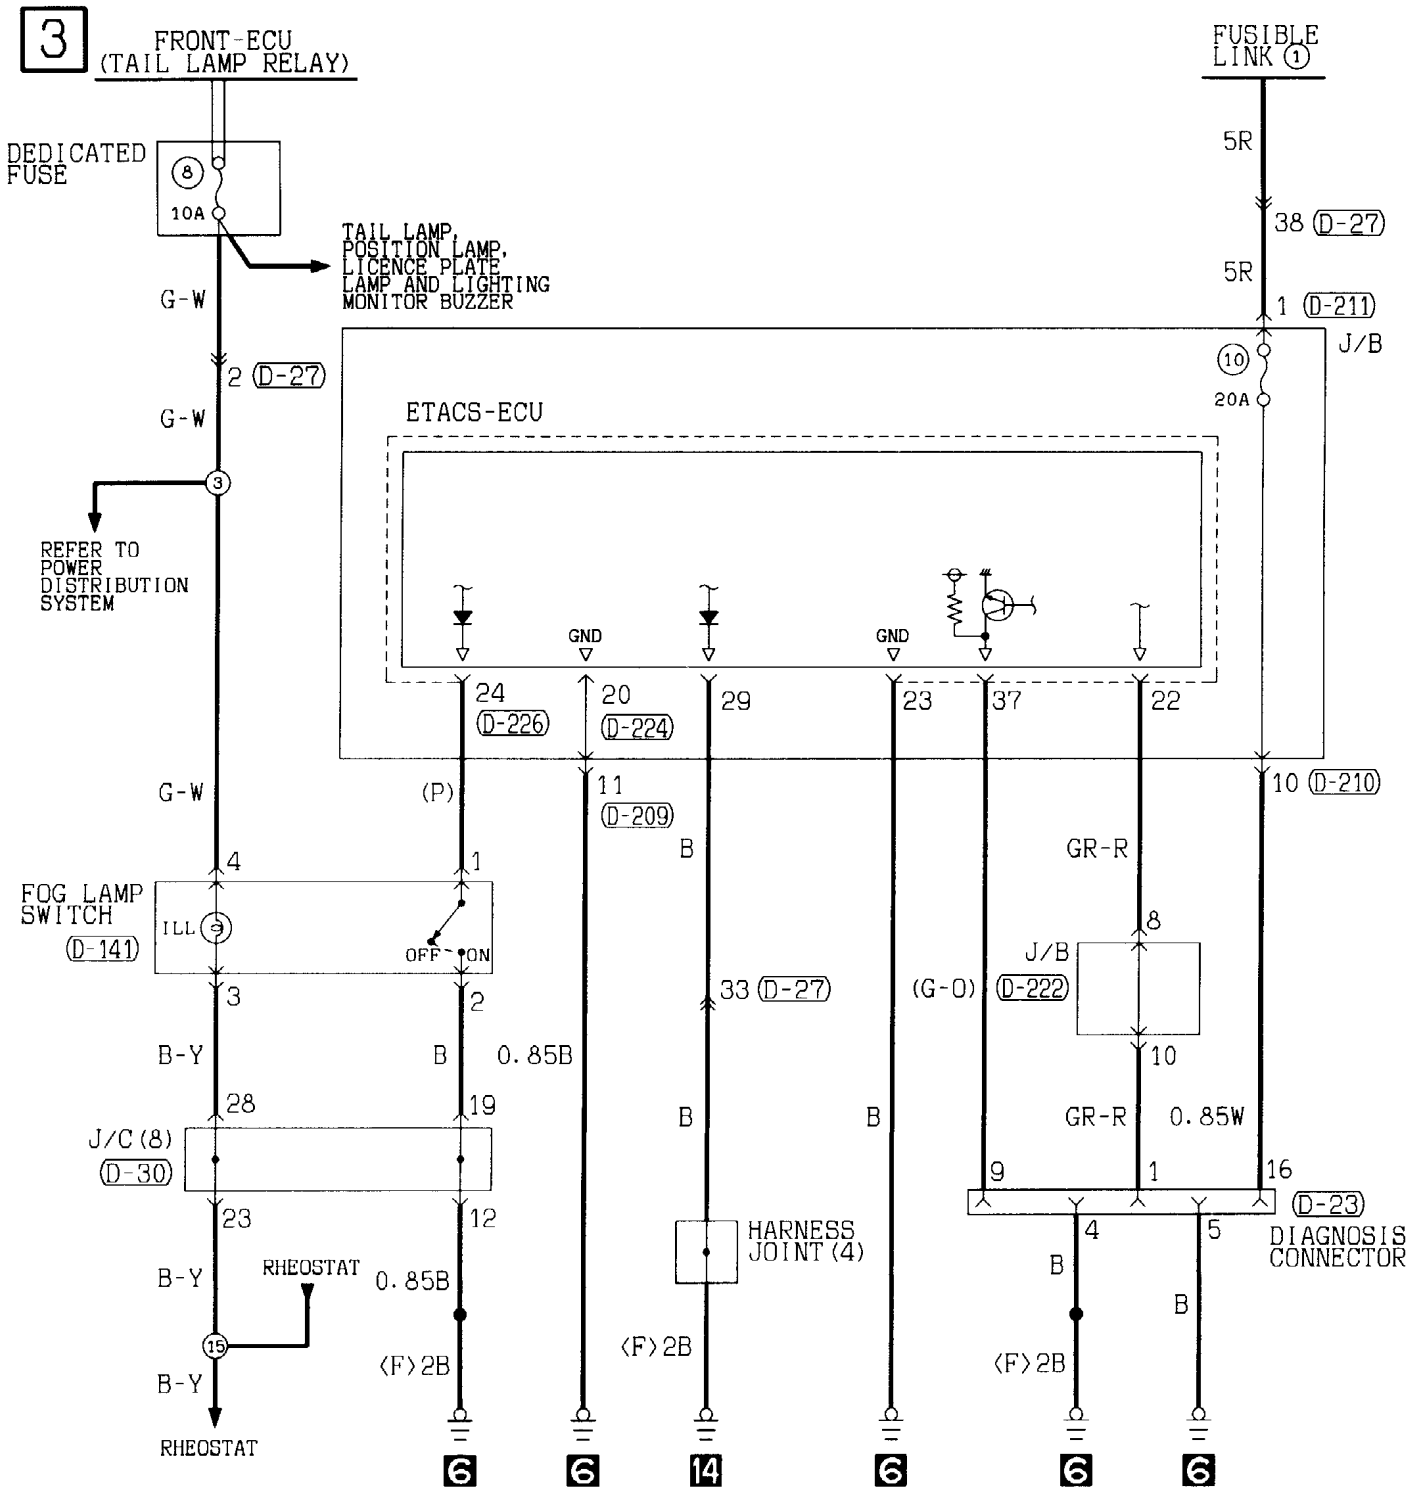

FRONT FOG LAMP <L.H. drive vehicles> (CONTINUED)