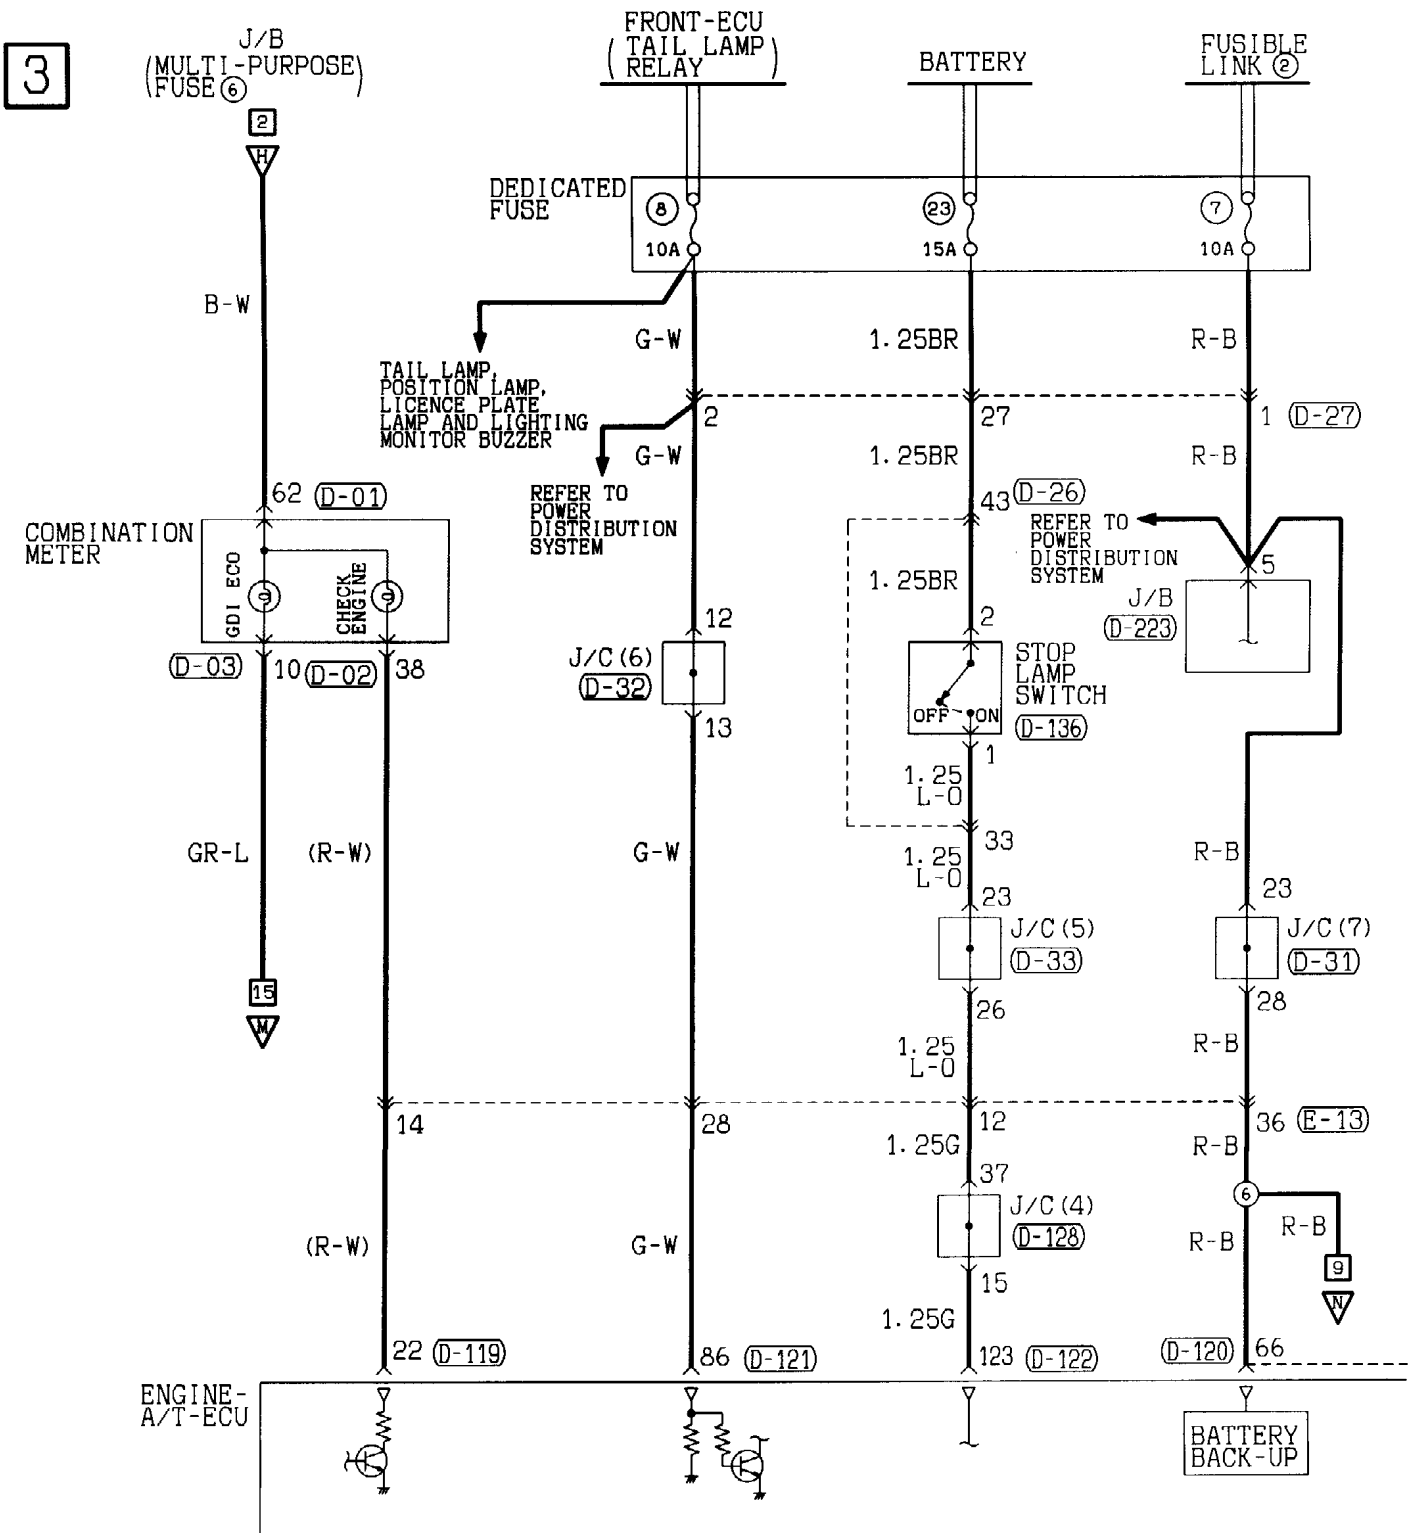

ENGINE CONTROL SYSTEM <6G7-GDI-A/T (L.H. drive vehicles)> (CONTINUED)

C-01 MU802221

C-05 MU802645

D-01

51	52	53	54	55	56	57	58
59							
60	61	62	63	64	65	66	67

D-02

31	32	33	34	35	36	37	38
39							
40	41	42	43	44	45	46	47

D-03

1	2	3	4	5	6	7	8	9	10	11	12
13											
14	15	16	17	18	19	20	21	22	23	24	25

D-119 (MU803784)

1	2	3	4	5	6	7	8							
9	10	11	12	13	14	15	16	17	18	19	20	21	22	23
24	25	26	27	28	29	30	31	32	33	34	35			

D-120 (MU803781)

41	42	43		44	45	46				
47	48	49	50	51	52	53	54	55	56	57
48	49	50	51	52	53	54	55	56		

D-121 (MU803782)

71	72	73	74		75	76	37				
78	79	80	81	82	83	84	85	86	87	88	89
90	91	92	93	94	95	96	97	98			

D-122 (MU803783)

101	102	103	104		105	106	107					
108	109	110	111	112	113	114	115	116	117	118	119	120
121	122	123	124	125	126	127	128	129	130