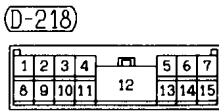

6

Wire colour code
B : Black   LG : Light green   G : Green   L : Blue   W : White   Y : Yellow   SB : Sky blue
BR : Brown   O : Orange   GR : Gray   R : Red   P : Pink   V : Violet