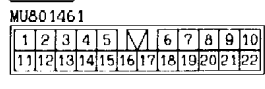

WIPER DEICER

90100690057

L.H. drive vehicles

NOTE

- *: CIGARETTE LIGHTER
- HEATED SEAT
- DUAL AUTOMATIC AIR CONDITIONER
- DUAL MANUAL AIR CONDITIONER
- REAR HEATER

(A-12X)

(A-15)

(B-01)

(D-27)

Refer to P. 3-762

(D-30)

(D-32)

(D-208)

(D-210)

(MU801860)

(E-13)

Refer to P. 3-762

(E-15)

(E-109)