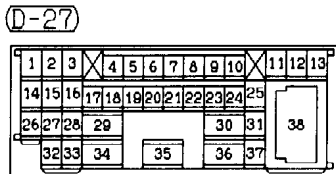

POWER DISTRIBUTION SYSTEM <Petrol (L.H. drive vehicles)> (CONTINUED)

5