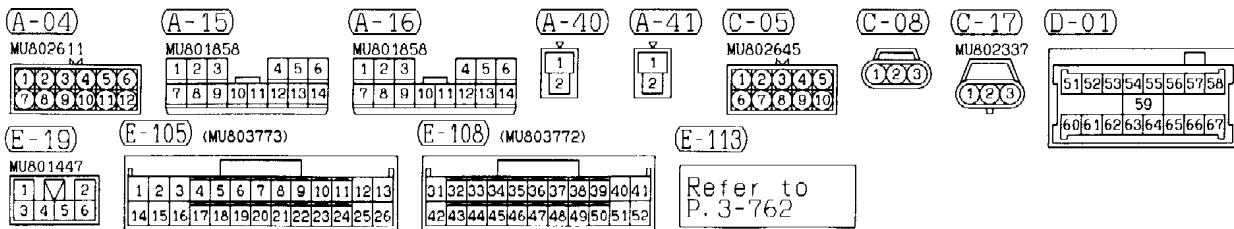

SUPER SELECT 4WD II SYSTEM

90100920163

4M4 <L.H. drive vehicles>

1