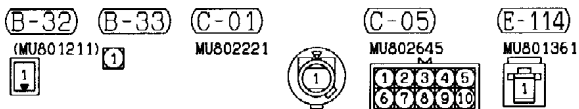

STARTING SYSTEM

90100051344

6G7

1

Wire colour code
B :Black LG:Light green G:Green L :Blue W :White Y :Yellow SB:Sky blue
BR:Brown O :Orange GR:Gray R :Red P :Pink V :Violet