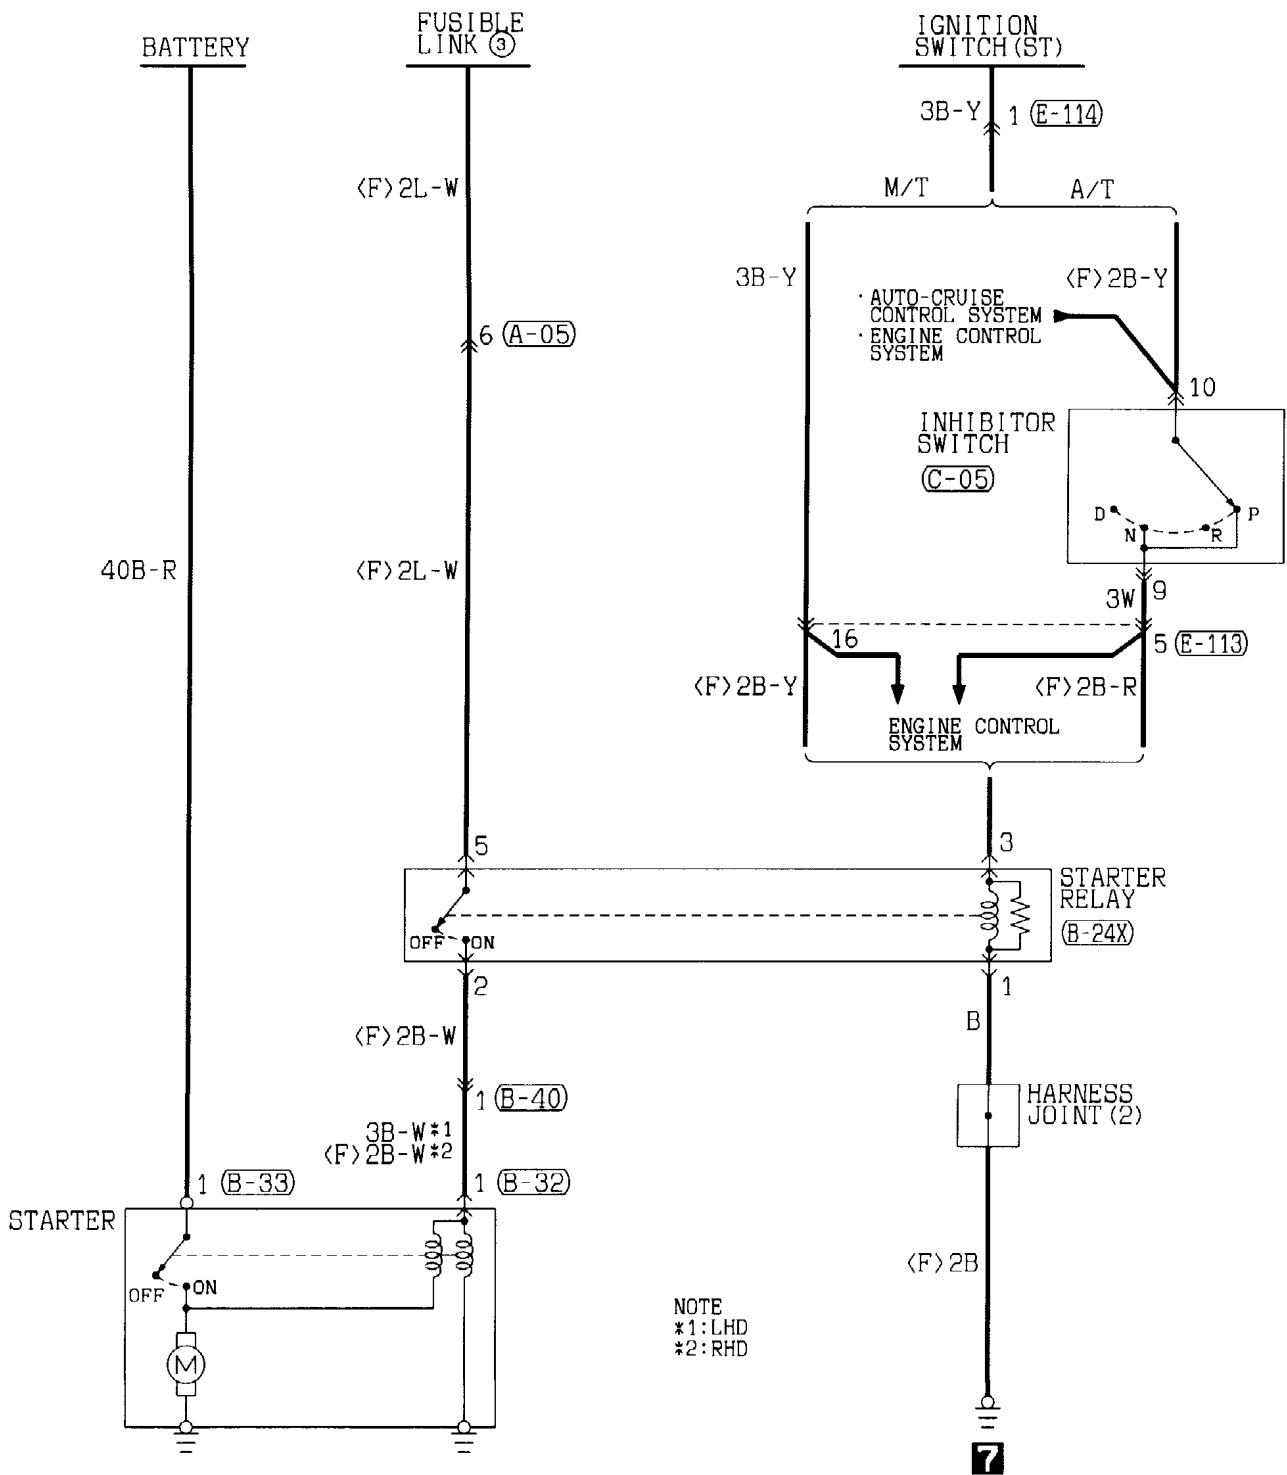

STARTING SYSTEM

90100051351

4M4

1