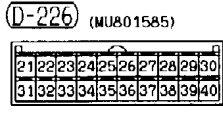

TURN-SIGNAL LAMP AND HAZARD WARNING LAMP <L.H. drive vehicles>
(CONTINUED)