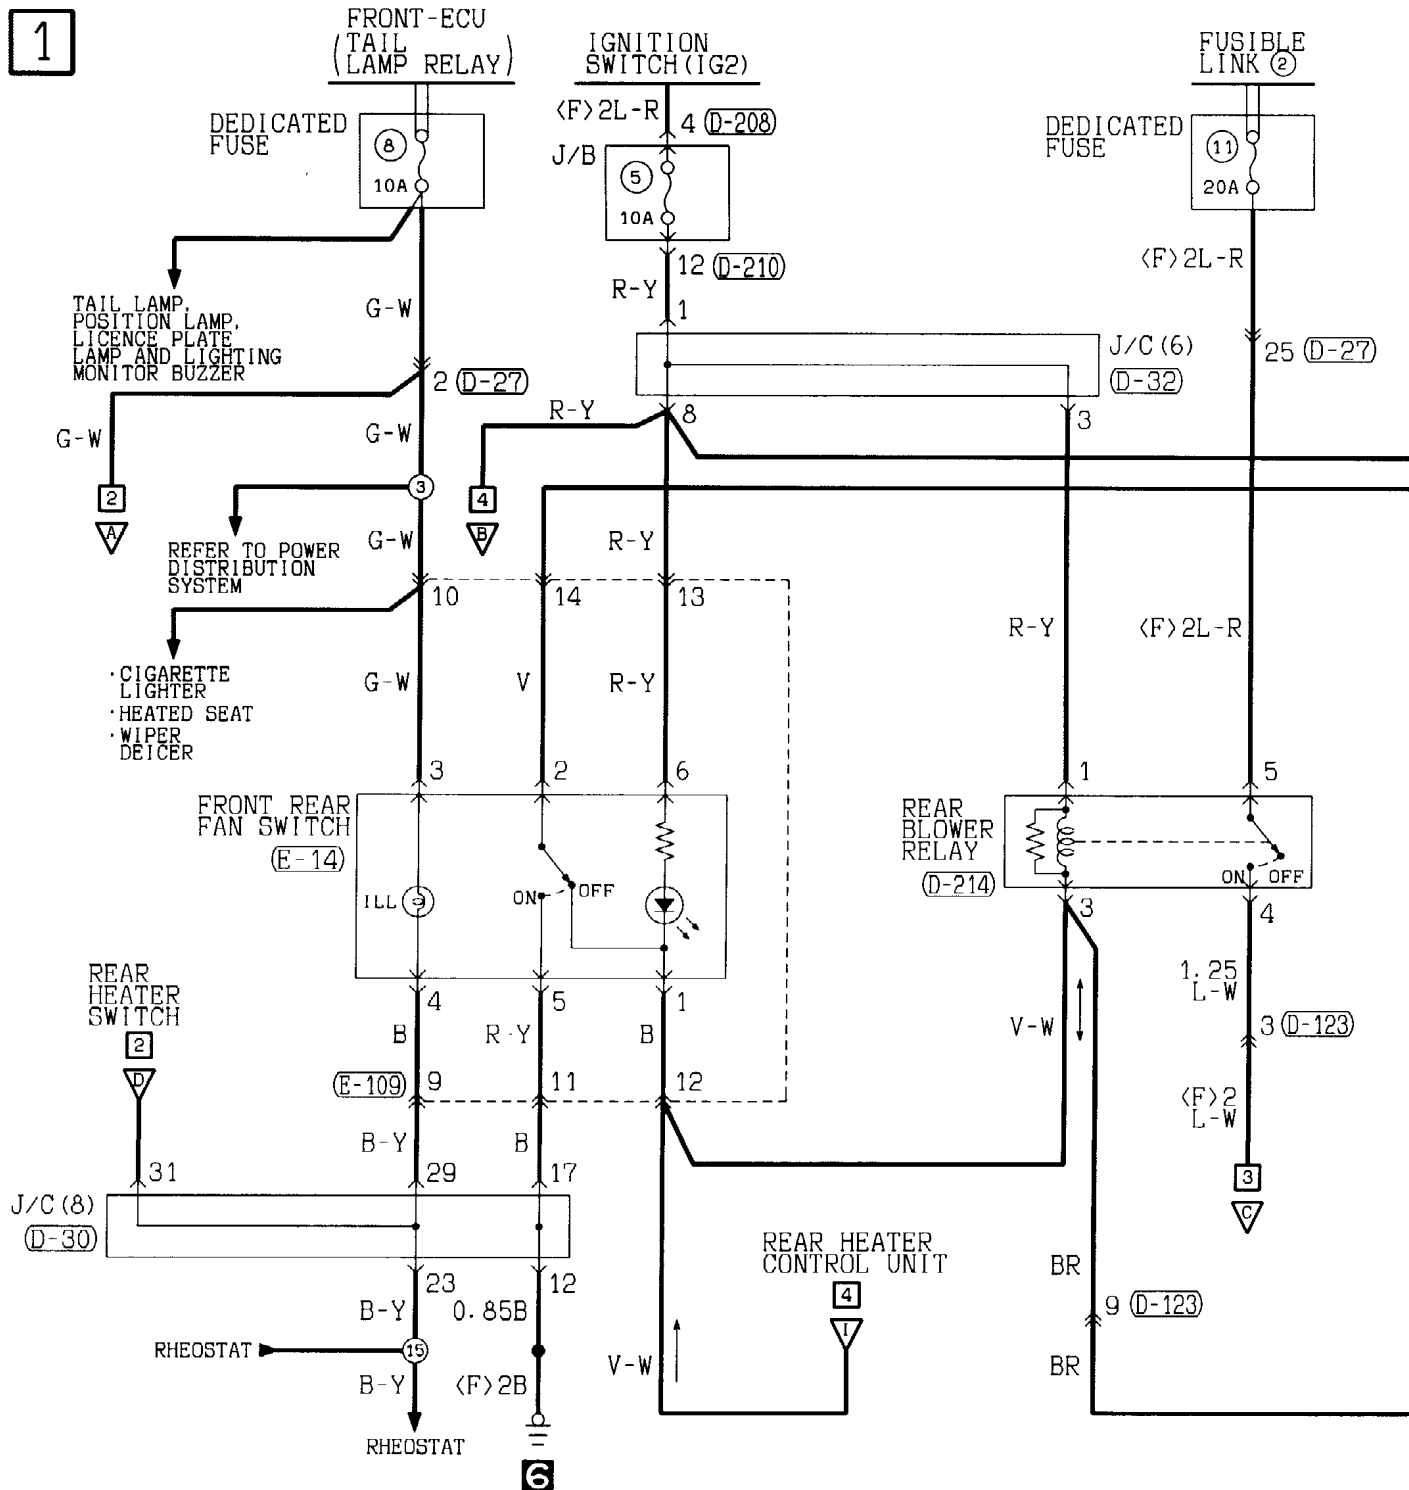

REAR HEATER

90101530143

Long wheelbase models <L.H. drive vehicles>

(D-27)

(D-30)

(D-32)

(D-123)

(D-208)