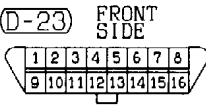

SINGLE AUTOMATIC AIR CONDITIONER <4D5 (R.H. drive vehicles)>
(CONTINUED)

5

(E-13)

Refer to P. 3-762