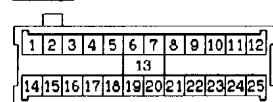

INVECS-II 5A/T <4M4 (L.H. drive vehicles)> (CONTINUED)

(C-06) MU802653

(D-01)

(D-03)

(D-14) MU801335

(D-27)

(D-30)

(D-135)

(E-03)

(E-11)

(E-13)

(E-113)