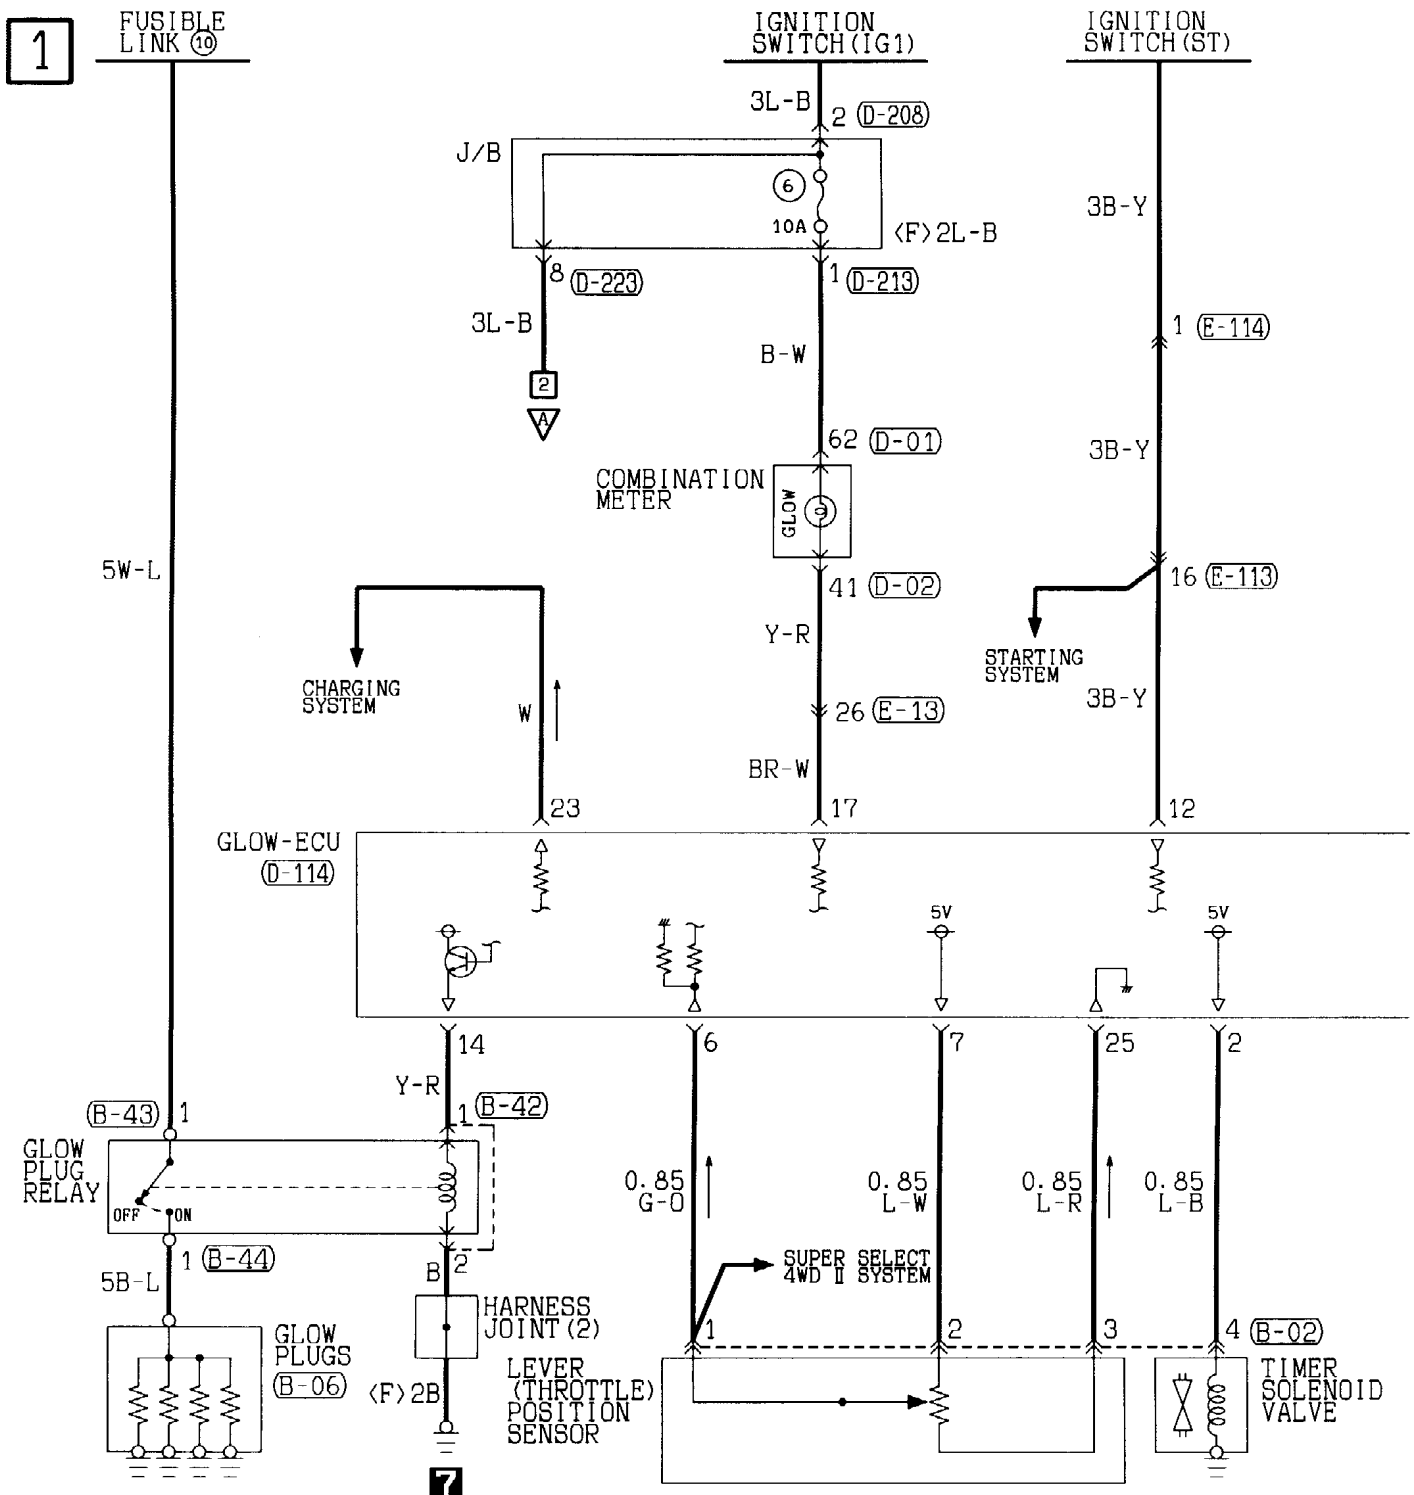

ENGINE CONTROL SYSTEM

90100082368

4D5 <R.H. drive vehicles>