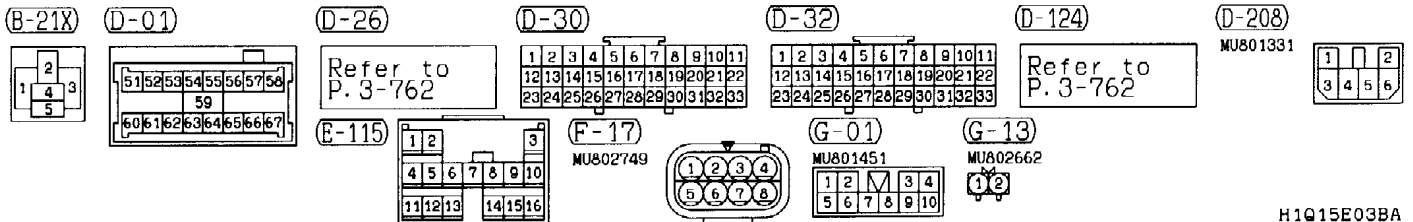

HYDRAULIC BRAKE BOOSTER (HBB), ELECTRONIC BRAKE-FORCE DISTRIBUTION (EBD) AND ANTI-SKID BRAKING SYSTEM (ABS) <Diesel (R.H. drive vehicles)> (CONTINUED)

3