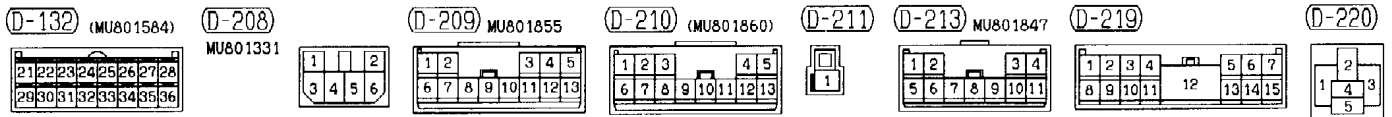

1	2	3	4	5	6	7	8	9	10	11
12	13	14	15	16	17	18	19	20	21	22
23	24	25	26	27	28	29	30	31	32	33

1	2	3	4
---	---	---	---

1	2	3	4	5	6	7	8	9	10
11	12	13	14	15	16	17	18	19	20

2

Wire colour code  
 B :Black LG:Light green G :Green L :Blue W :White Y :Yellow SB:Sky blue  
 BR:Brown O :Orange GR:Gray R :Red P :Pink V :Violet