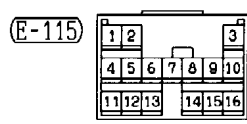

INVECS-II 5A/T <4M4 (L.H. drive vehicles)> (CONTINUED)