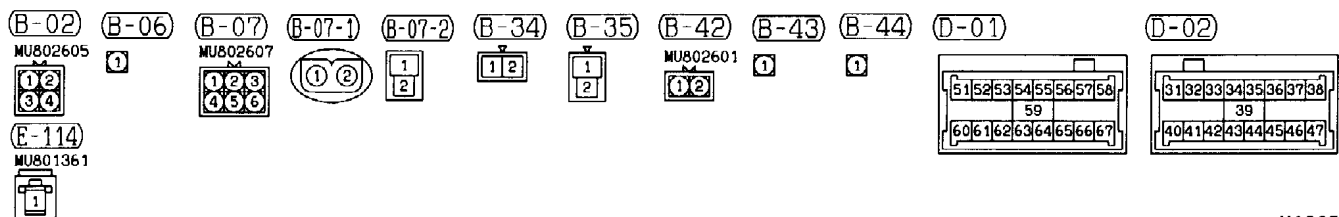

4D5 <R.H. drive vehicles>

2

Wire colour code  
 B :Black LG:Light green G :Green L :Blue W :White Y :Yellow SB:Sky blue  
 BR:Brown O :Orange GR:Gray R :Red P :Pink V :Violet

INVECS-II 5A/T

90100110218

6G7-GDI <L.H. drive vehicles>