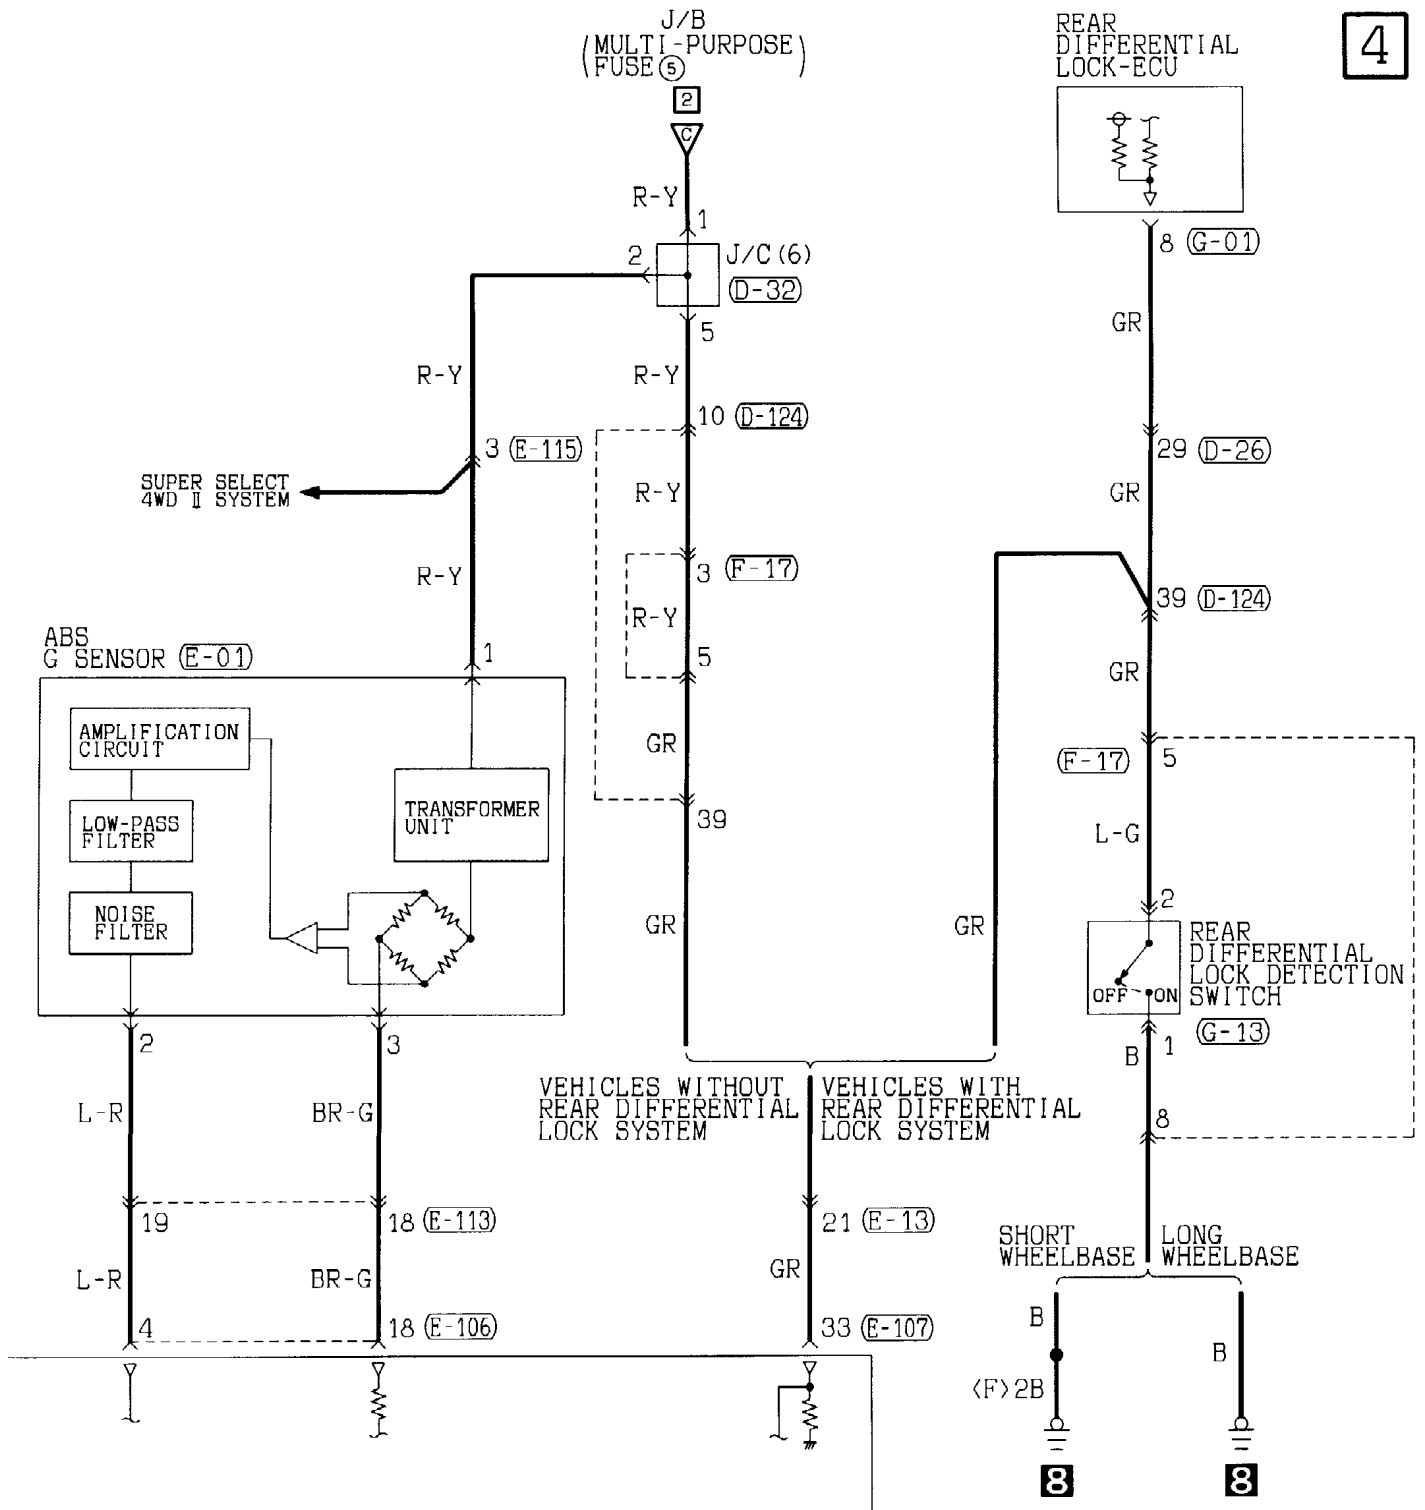

4

(D-210) (MU801860)

1	2	3	4	5
6	7	8	9	10
11	12	13		

(E-01) MU802337

(E-10) MU801857

1	2	3	4	5	6
7	8	9	10	11	12
13	14				

(E-13)

Refer to P. 3-762

(E-106) (MU803773)

1	2	3	4	5	6	7	8	9	10	11	12	13
14	15	16	17	18	19	20	21	22	23	24	25	26

(E-107) (MU803772)

31	32	33	34	35	36	37	38	39	40	41
42	43	44	45	46	47	48	49	50	51	52

Wire colour code
B : Black   LG : Light green   G : Green   L : Blue
BR : Brown   O : Orange   GR : Gray   R : Red
W : White   SB : Sky blue   P : Pink   Y : Yellow
V : Violet