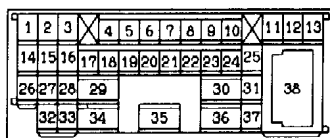

(A-06X)

(D-27)