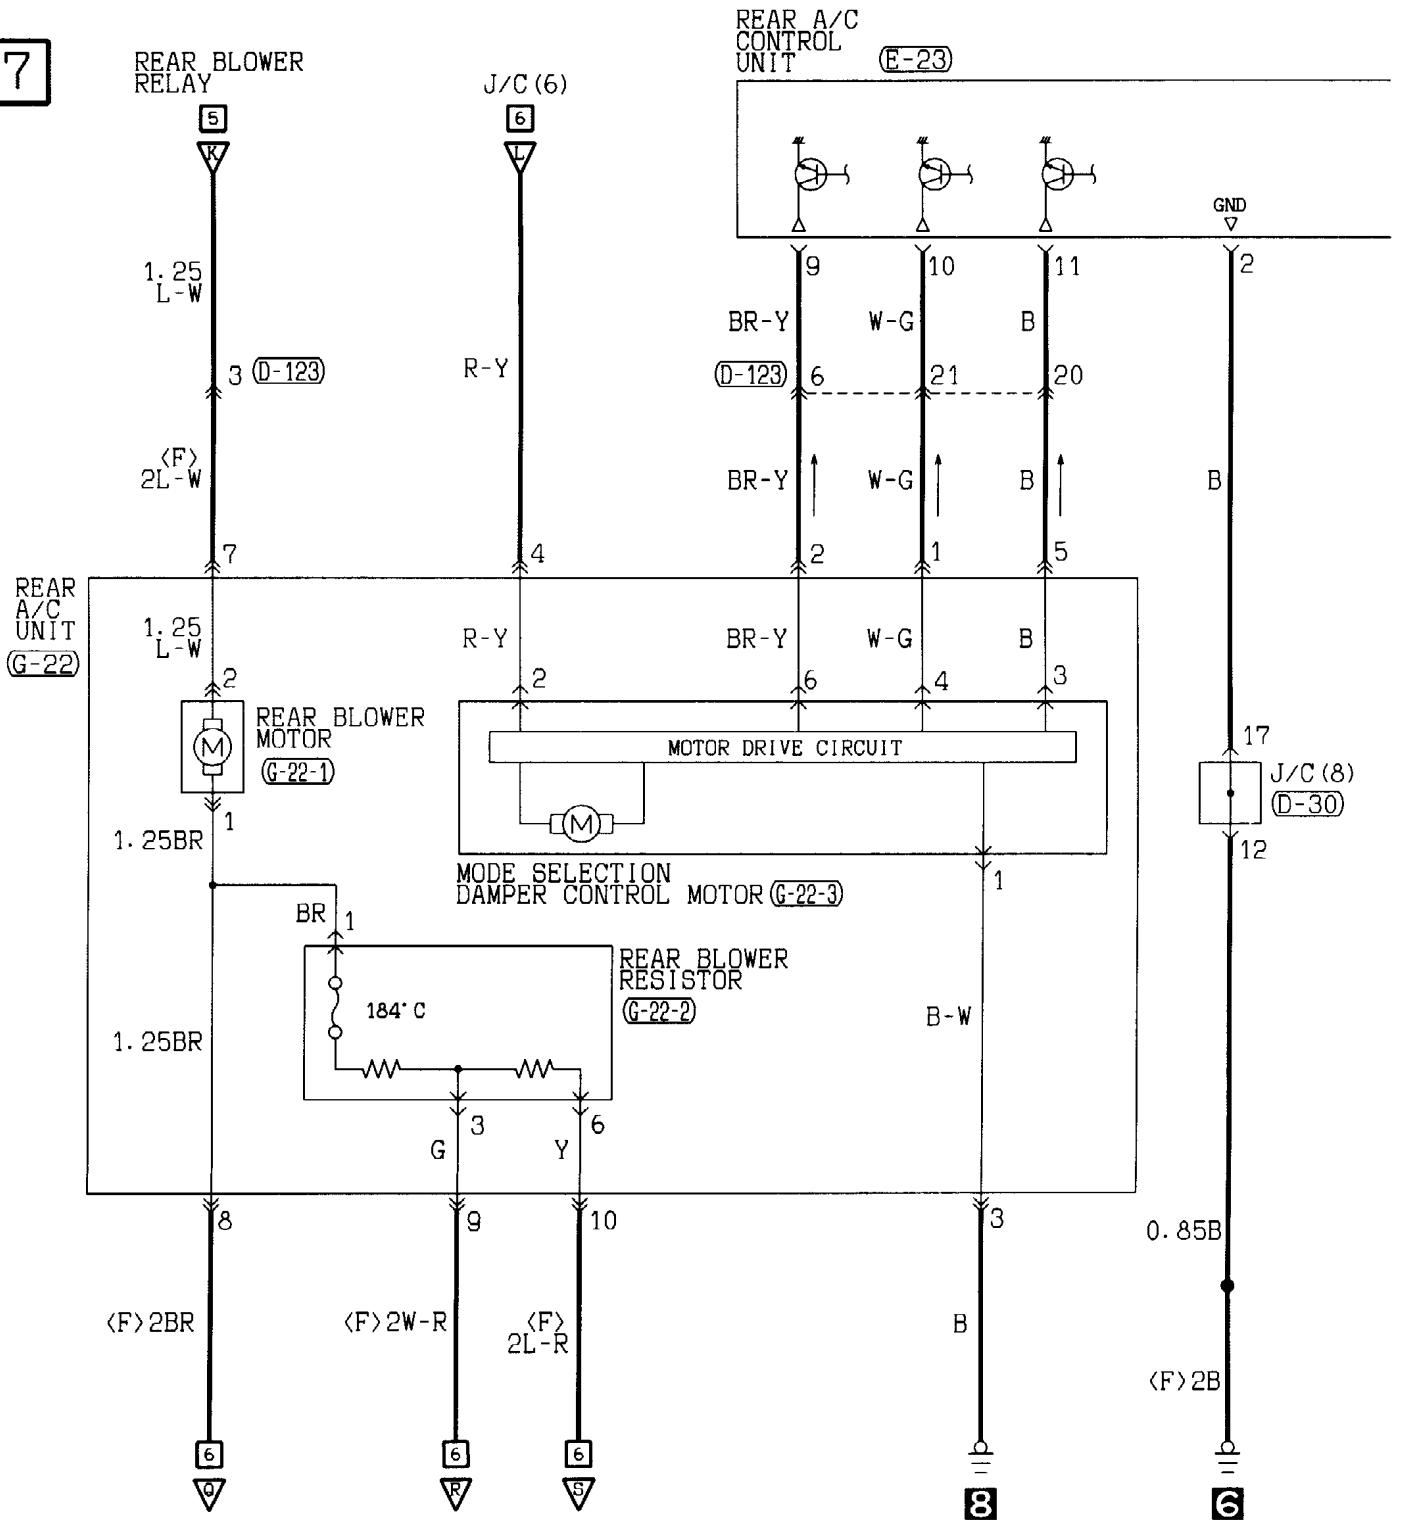

DUAL MANUAL AIR CONDITIONER <4M4 (L.H. drive vehicles with rear heater)>
(CONTINUED)

7

(D-30)

(D-123)

(E-23) MU801857

(G-22) MU801846

(G-22-1)

(G-22-2)

(G-22-3)