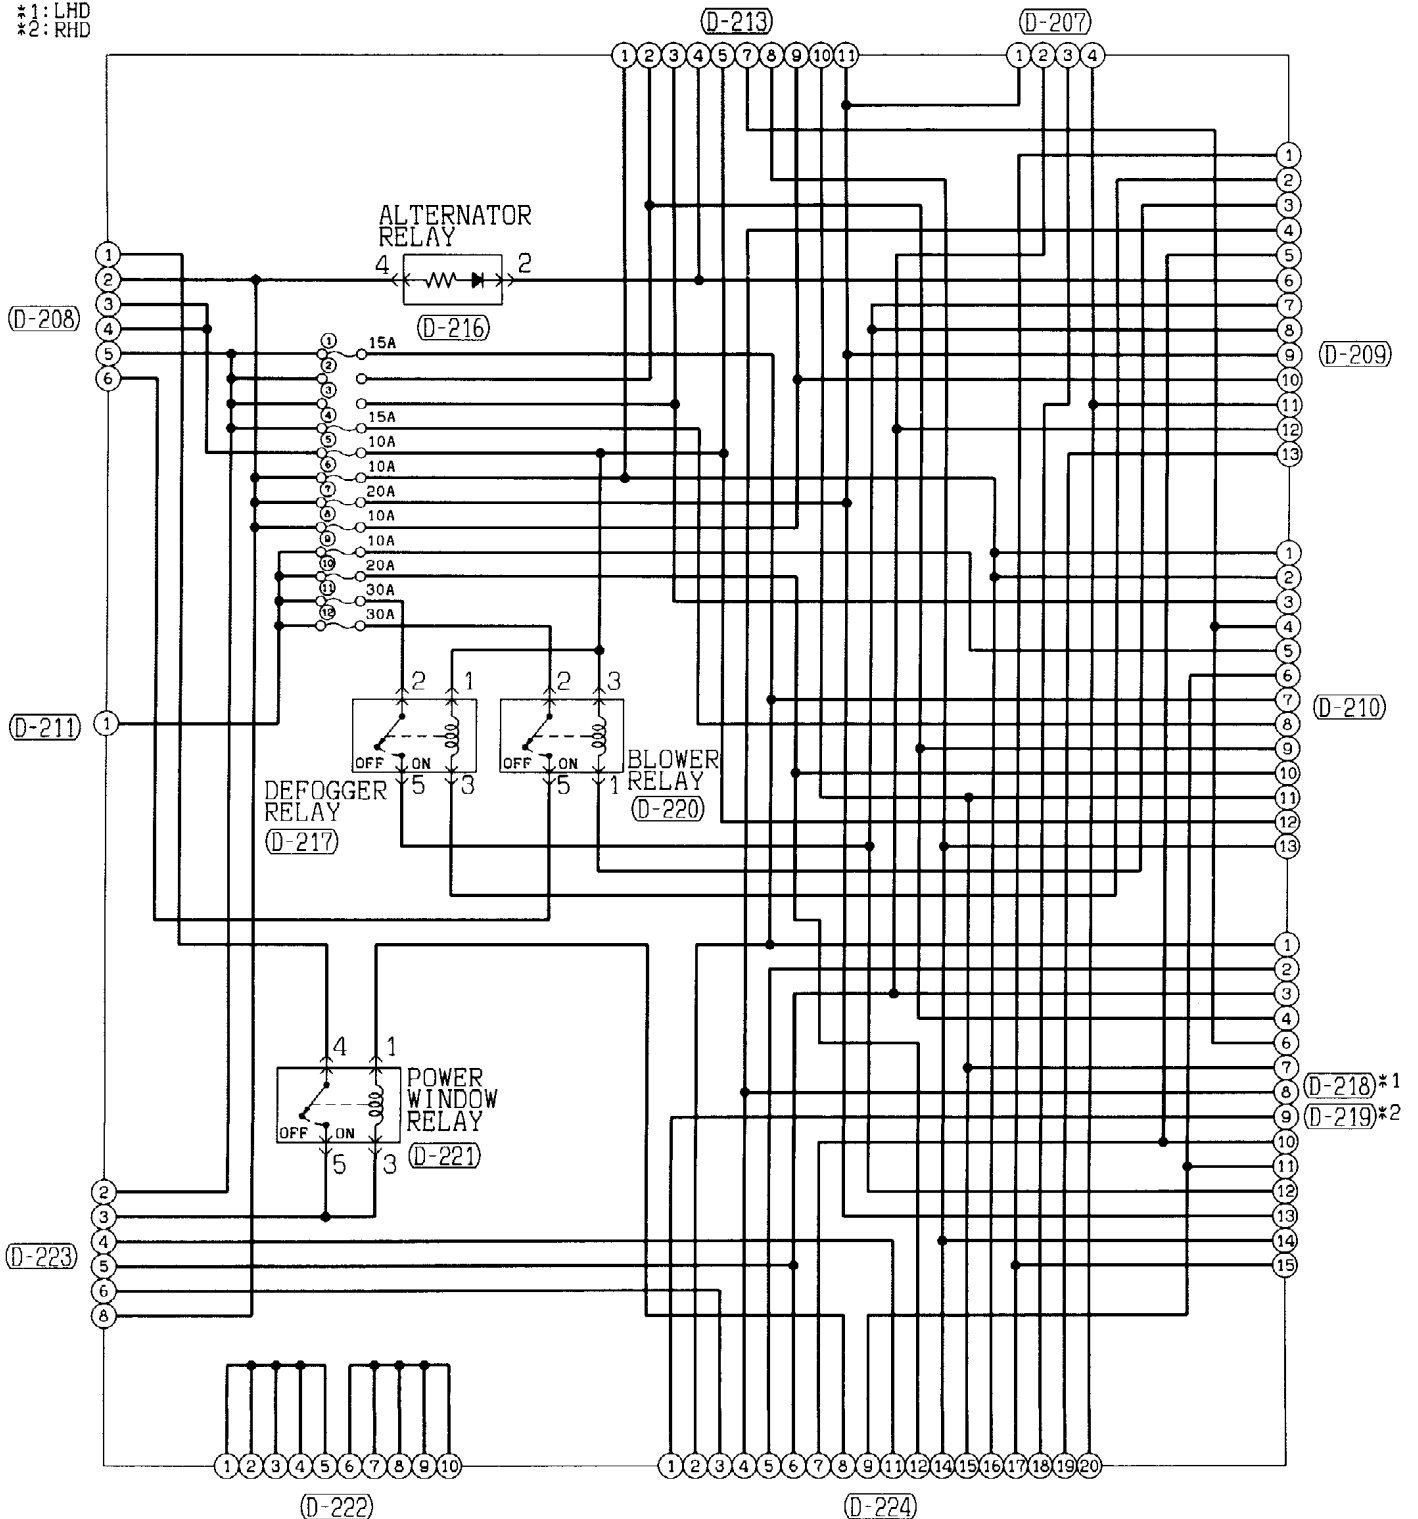

JUNCTION BLOCK (J/B)

90100020559

NOTE
*1: LHD
*2: RHD