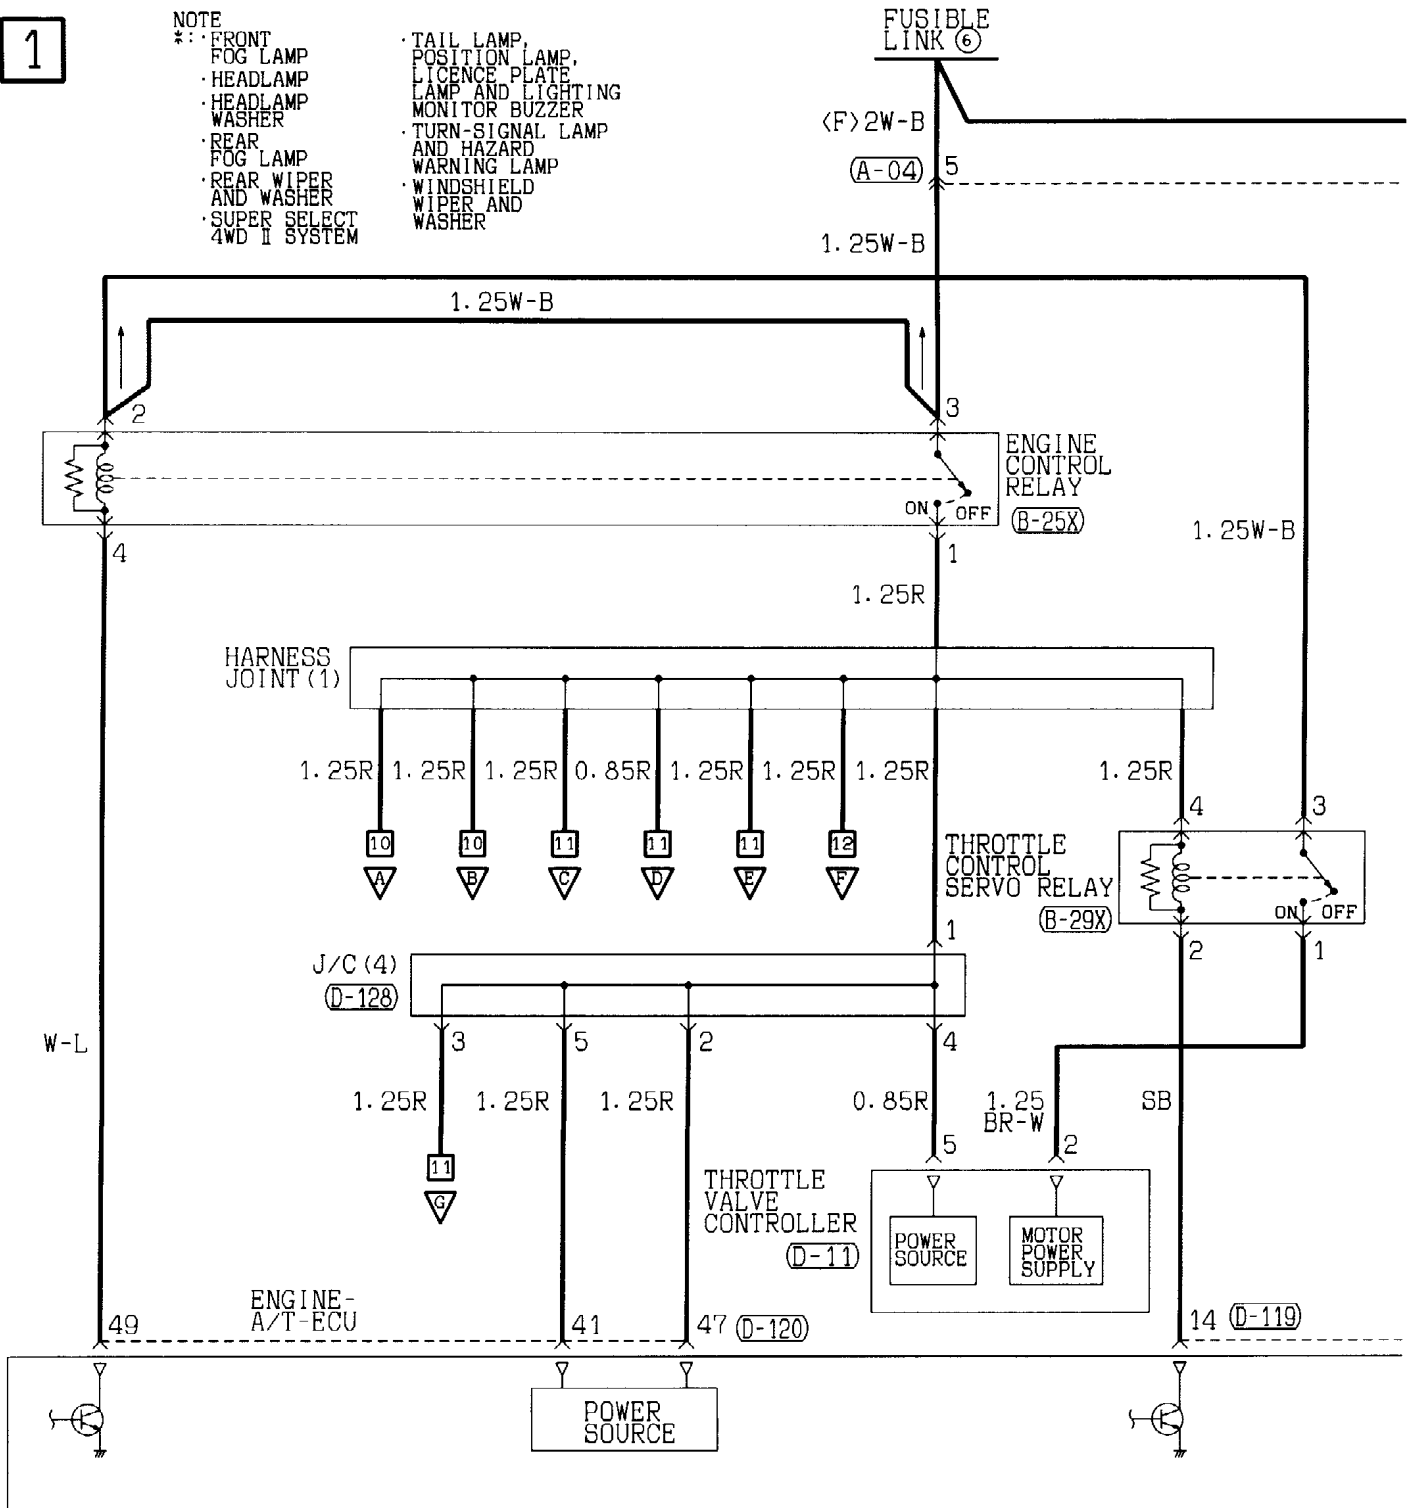

ENGINE CONTROL SYSTEM

90100082290

6G7-GDI-A/T <L.H. drive vehicles>

1

NOTE

- *: FRONT FOG LAMP
- HEADLAMP WASHER
- REAR FOG LAMP
- REAR WIPER AND WASHER
- SUPER SELECT 4WD II SYSTEM
- TAIL LAMP, POSITION LAMP, LICENCE PLATE LAMP AND LIGHTING MONITOR BUZZER
- TURN-SIGNAL LAMP AND HAZARD WARNING LAMP
- WINDSHIELD WIPER AND WASHER