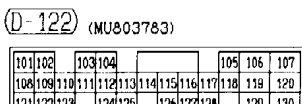

AUTO-CRUISE CONTROL SYSTEM <6G7-A/T (L.H. drive vehicles)> (CONTINUED)