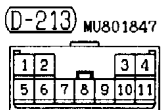

2

Wire colour code

B : Black   LG: Light green   G : Green   L : Blue   W : White   Y : Yellow   SB: Sky blue
BR: Brown   O : Orange   GR: Gray   R : Red   P : Pink   V : Violet