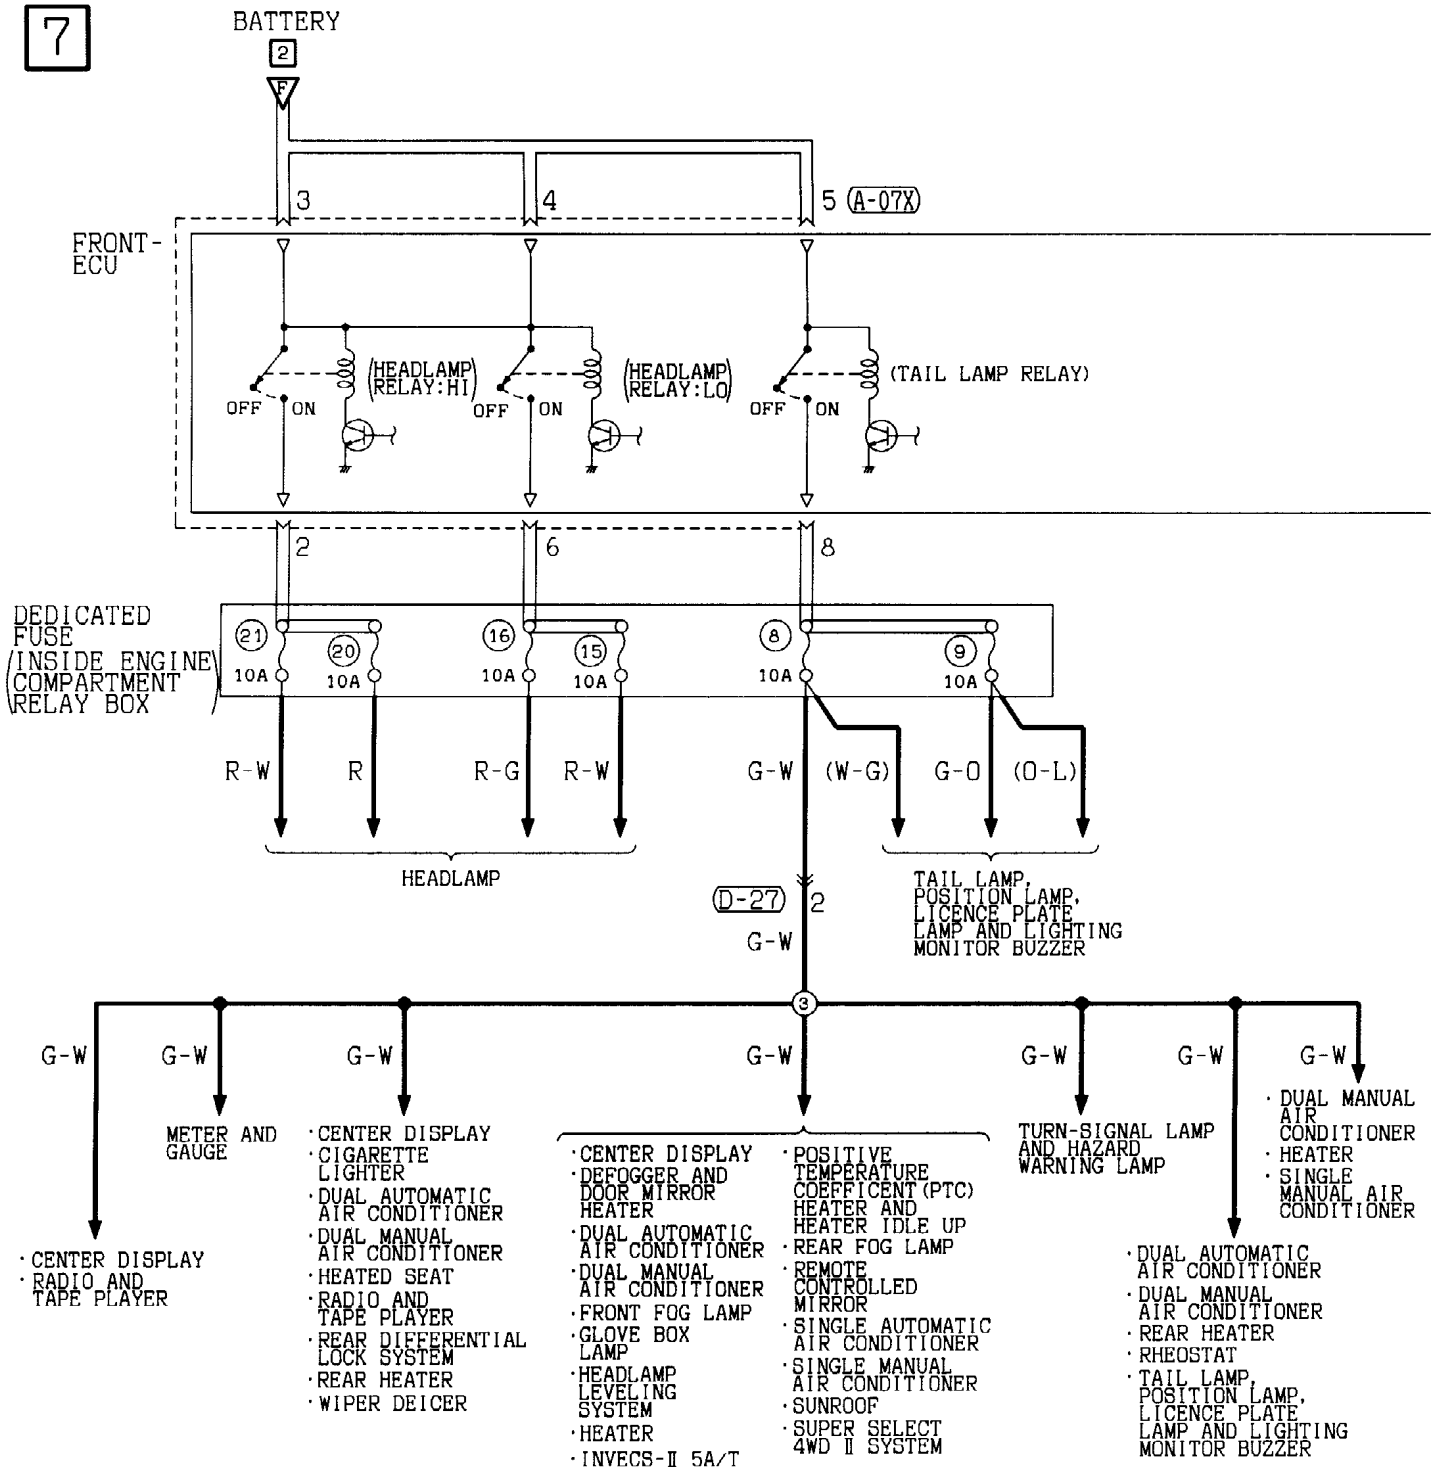

POWER DISTRIBUTION SYSTEM <Diesel (R.H. drive vehicles)> (CONTINUED)

(A-07X)

(A-08X)

(D-27)