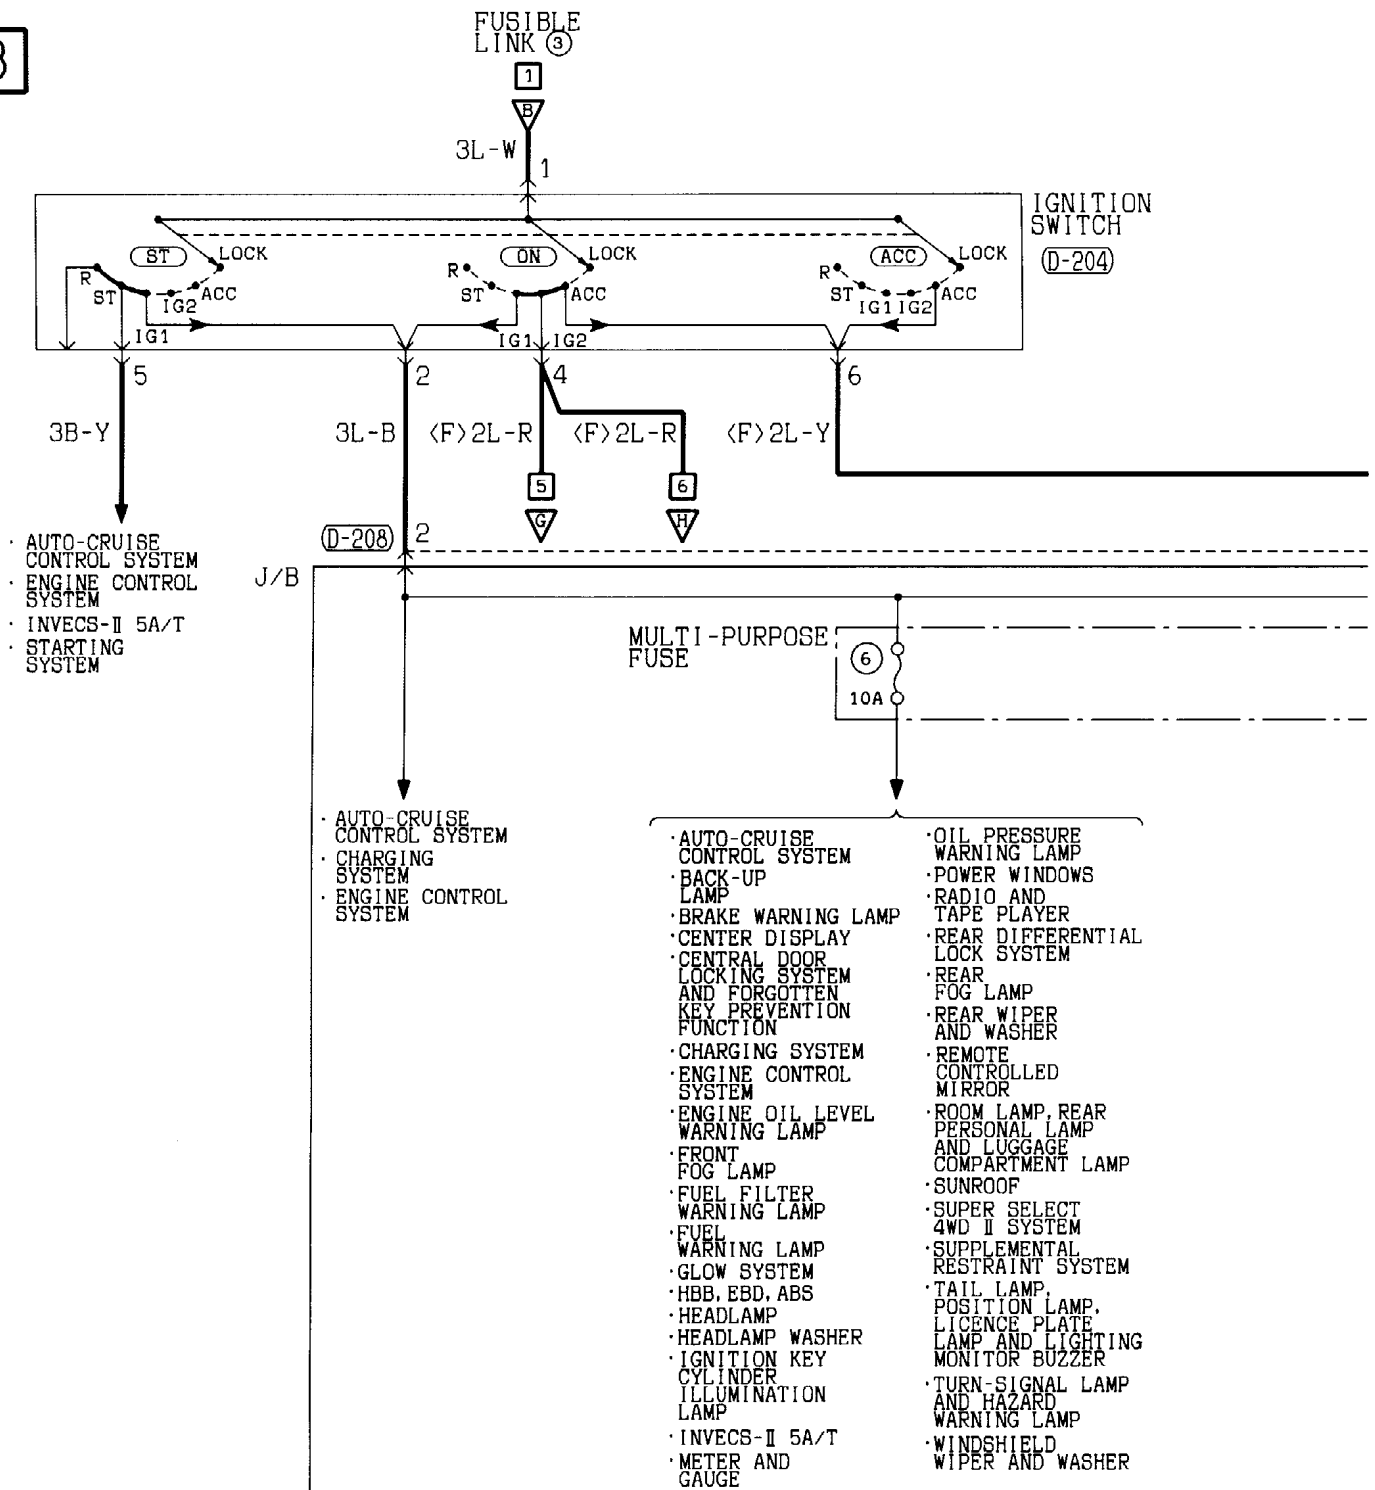

POWER DISTRIBUTION SYSTEM <Diesel (R.H. drive vehicles)> (CONTINUED)

3

(A-06X)

(D-27)

(D-204)

(D-208)

(D-223)

MU801331

(MU801866)