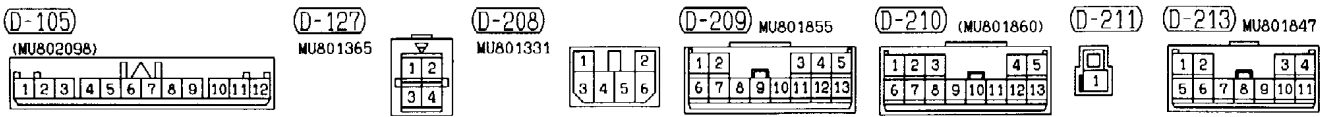

90100550980

4D5 <R.H. drive vehicles with rear heater>

Wire colour code  
 B :Black LG:Light green G :Green L :Blue W :White Y :Yellow SB:Sky blue  
 BR:Brown O :Orange GR:Gray R :Red P :Pink V :Violet

DUAL MANUAL AIR CONDITIONER <4D5 (R.H. drive vehicles with rear heater)>  
(CONTINUED)