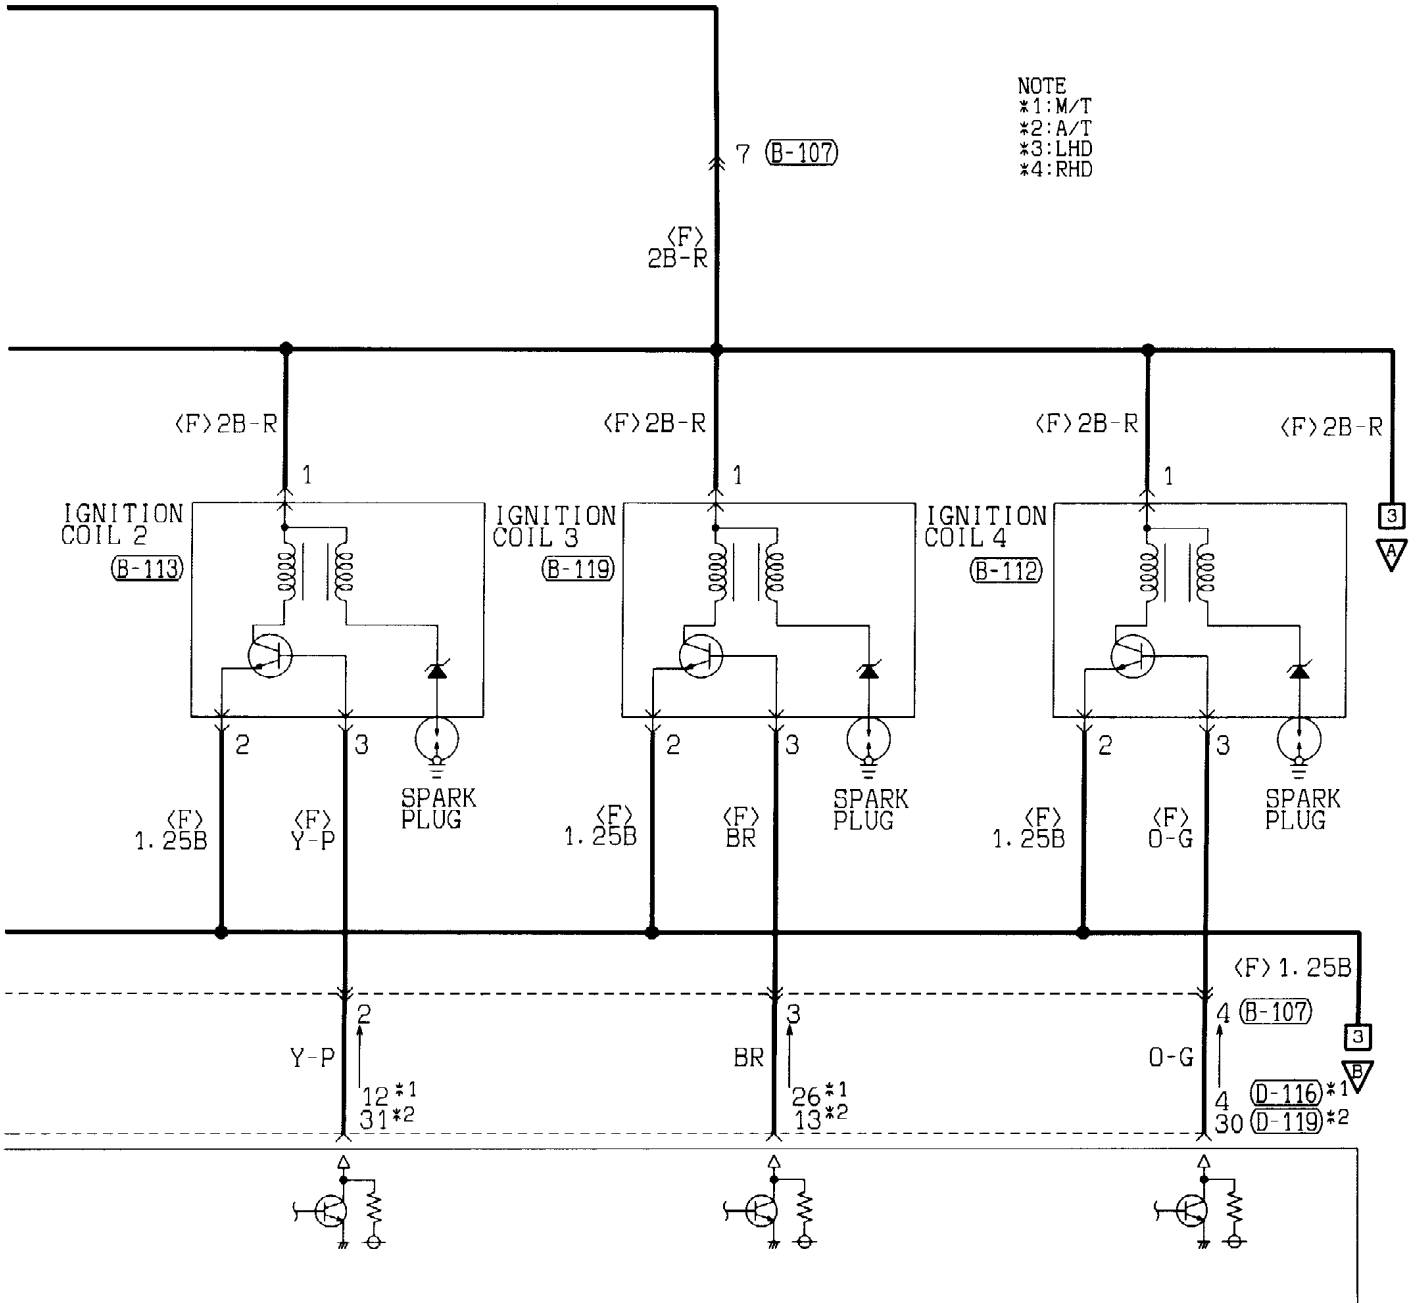

2

NOTE
*1:M/T
*2:A/T
*3:LHD
*4:RHD

D-117 (MU803782)

41	42	43	44	45	46	47					
48	49	50	51	52	53	54	55	56	57	58	59
60	61	62	63	64	65	66	67	68			

D-119 (MU803784)

1	2	3	4	5	6	7	8							
9	10	11	12	13	14	15	16	17	18	19	20	21	22	23
24	25	26	27	28	29	30	31	32	33	34	35			

D-120 (MU803781)

41	42	43	44	45	46					
47	48	49	50	51	52	53	54	55	56	57
58	59	60	61	62	63	64	65	66		

D-208

MU801331

1	2		
3	4	5	6

D-223

(MU801866)

1	2				
3	4	5	6	7	8

Wire colour code
B :Black LG:Light green G :Green L :Blue W :White Y :Yellow SB:Sky blue
BR:Brown O :Orange GR:Gray R :Red P :Pink V :Violet