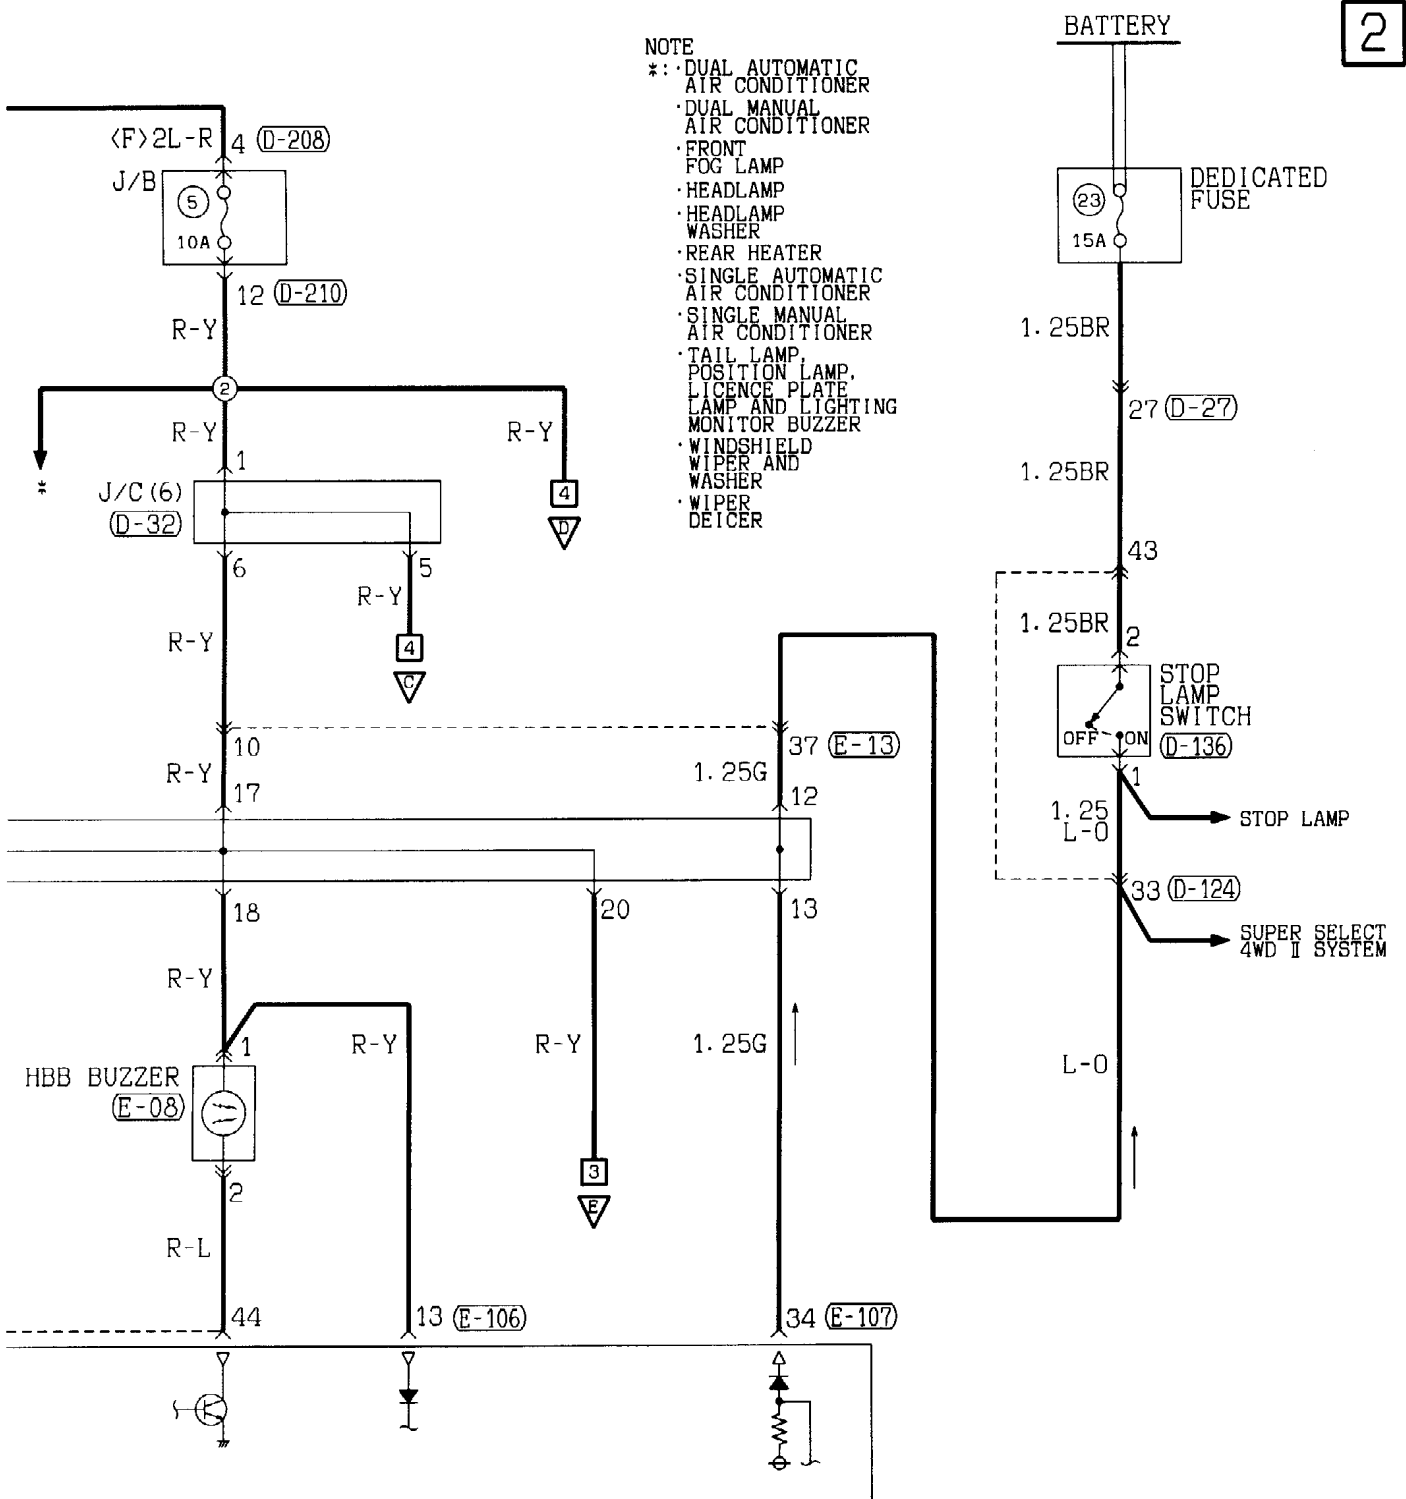

2

1. NOTE
2. *: DUAL AUTOMATIC AIR CONDITIONER
   - DUAL MANUAL AIR CONDITIONER
   - FRONT FOG LAMP
   - HEADLAMP
   - HEADLAMP WASHER
   - REAR HEATER
   - SINGLE AUTOMATIC AIR CONDITIONER
   - SINGLE MANUAL AIR CONDITIONER
   - TAIL LAMP, POSITION LAMP, LICENCE PLATE LAMP AND LIGHTING MONITOR BUZZER
   - WINDSHIELD WIPER AND WASHER
   - WIPER DETECTOR

(D-208)
MU801331

1	2
3	4
5	6

(D-210) (MU801866)

1	2	3	4	5
6	7	8	9	10
11	12	13		

(E-08)

1

(E-13)

Refer to P. 3-762

(E-106) (MU803773)

1	2	3	4	5	6	7	8	9	10	11	12	13
14	15	16	17	18	19	20	21	22	23	24	25	26

(E-107) (MU803772)

31	32	33	34	35	36	37	38	39	40	41
42	43	44	45	46	47	48	49	50	51	52

Wire colour code

B : Black   LG: Light green   G : Green   L : Blue   W : White   Y : Yellow   SB: Sky blue
BR: Brown   O : Orange   GR: Gray   R : Red   P : Pink   V : Violet