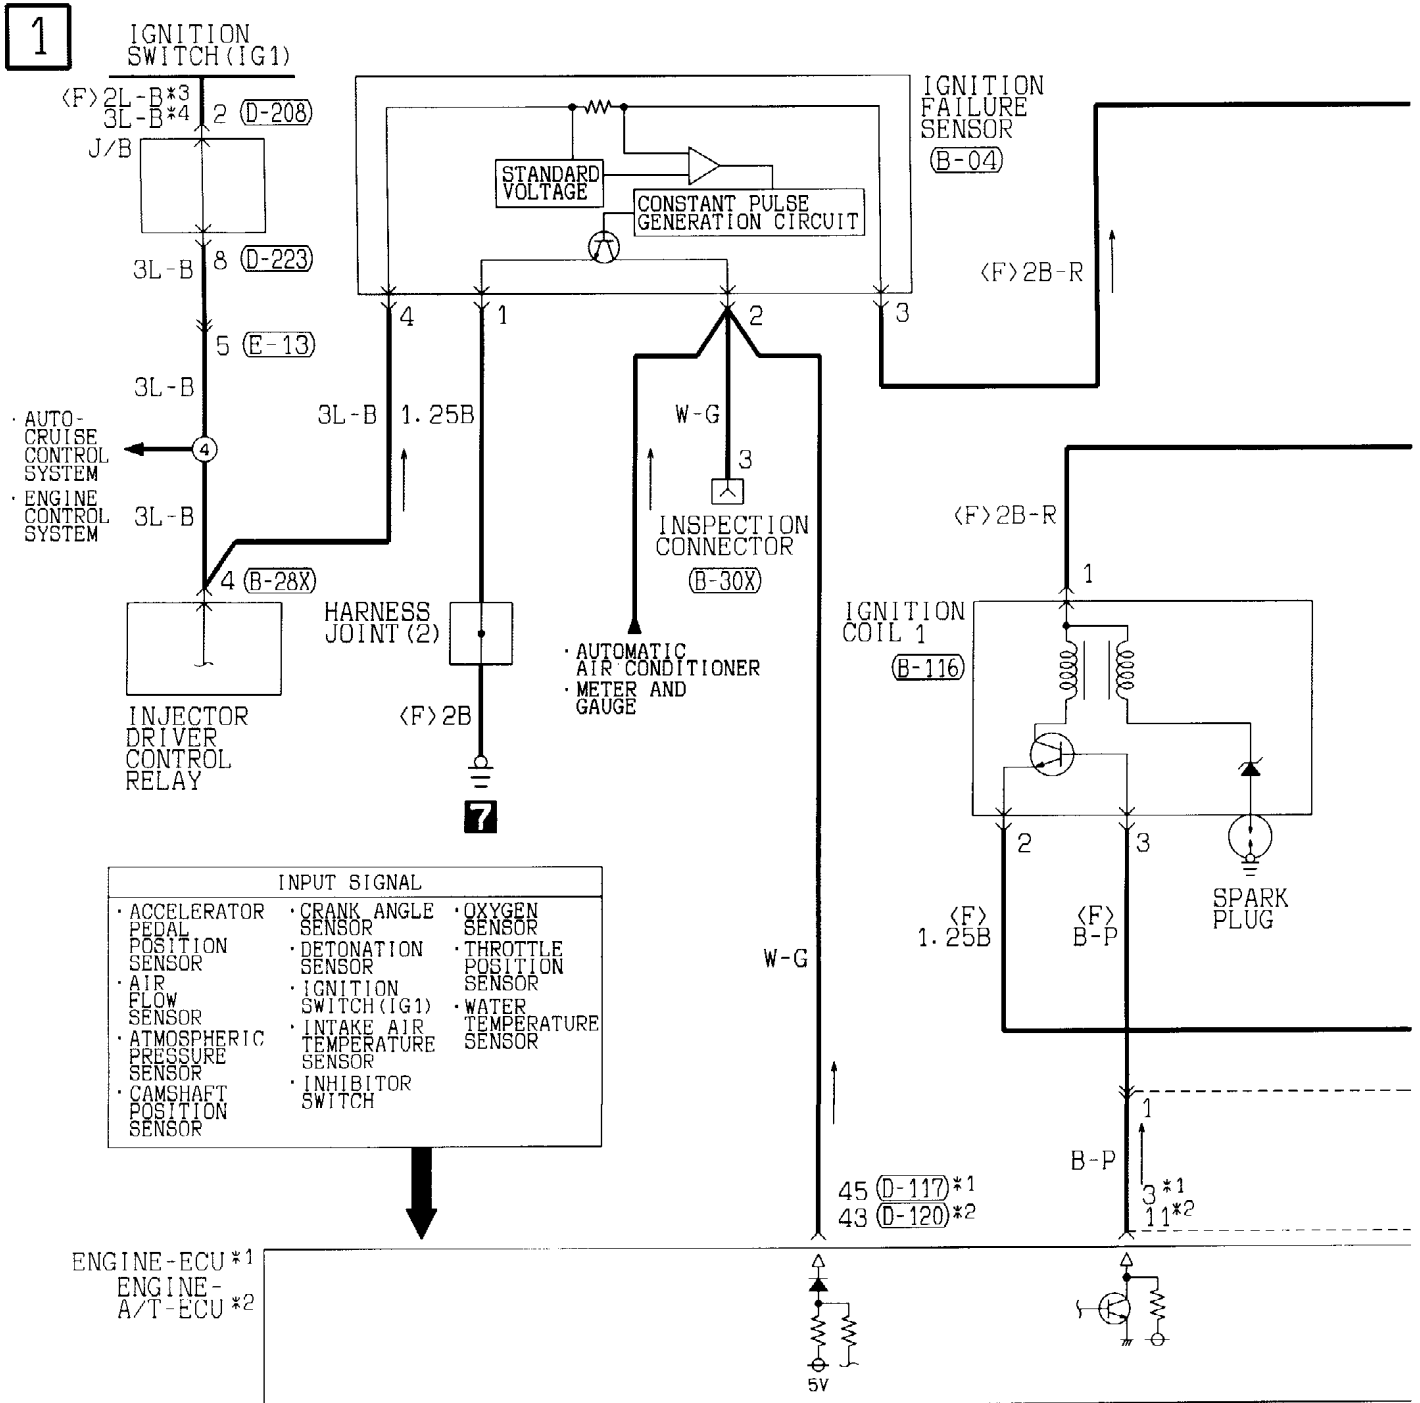

IGNITION SYSTEM

90100061224

(B-04) (B-28X) (B-30X) (B-107) (B-112) (B-113) (B-116) (B-119) (D-116) (MU803784)

(E-13)

Refer to P. 3-762