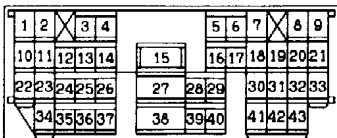

POWER WINDOWS <Long wheelbase models (R.H. drive vehicles)> (CONTINUED)

3

D-26