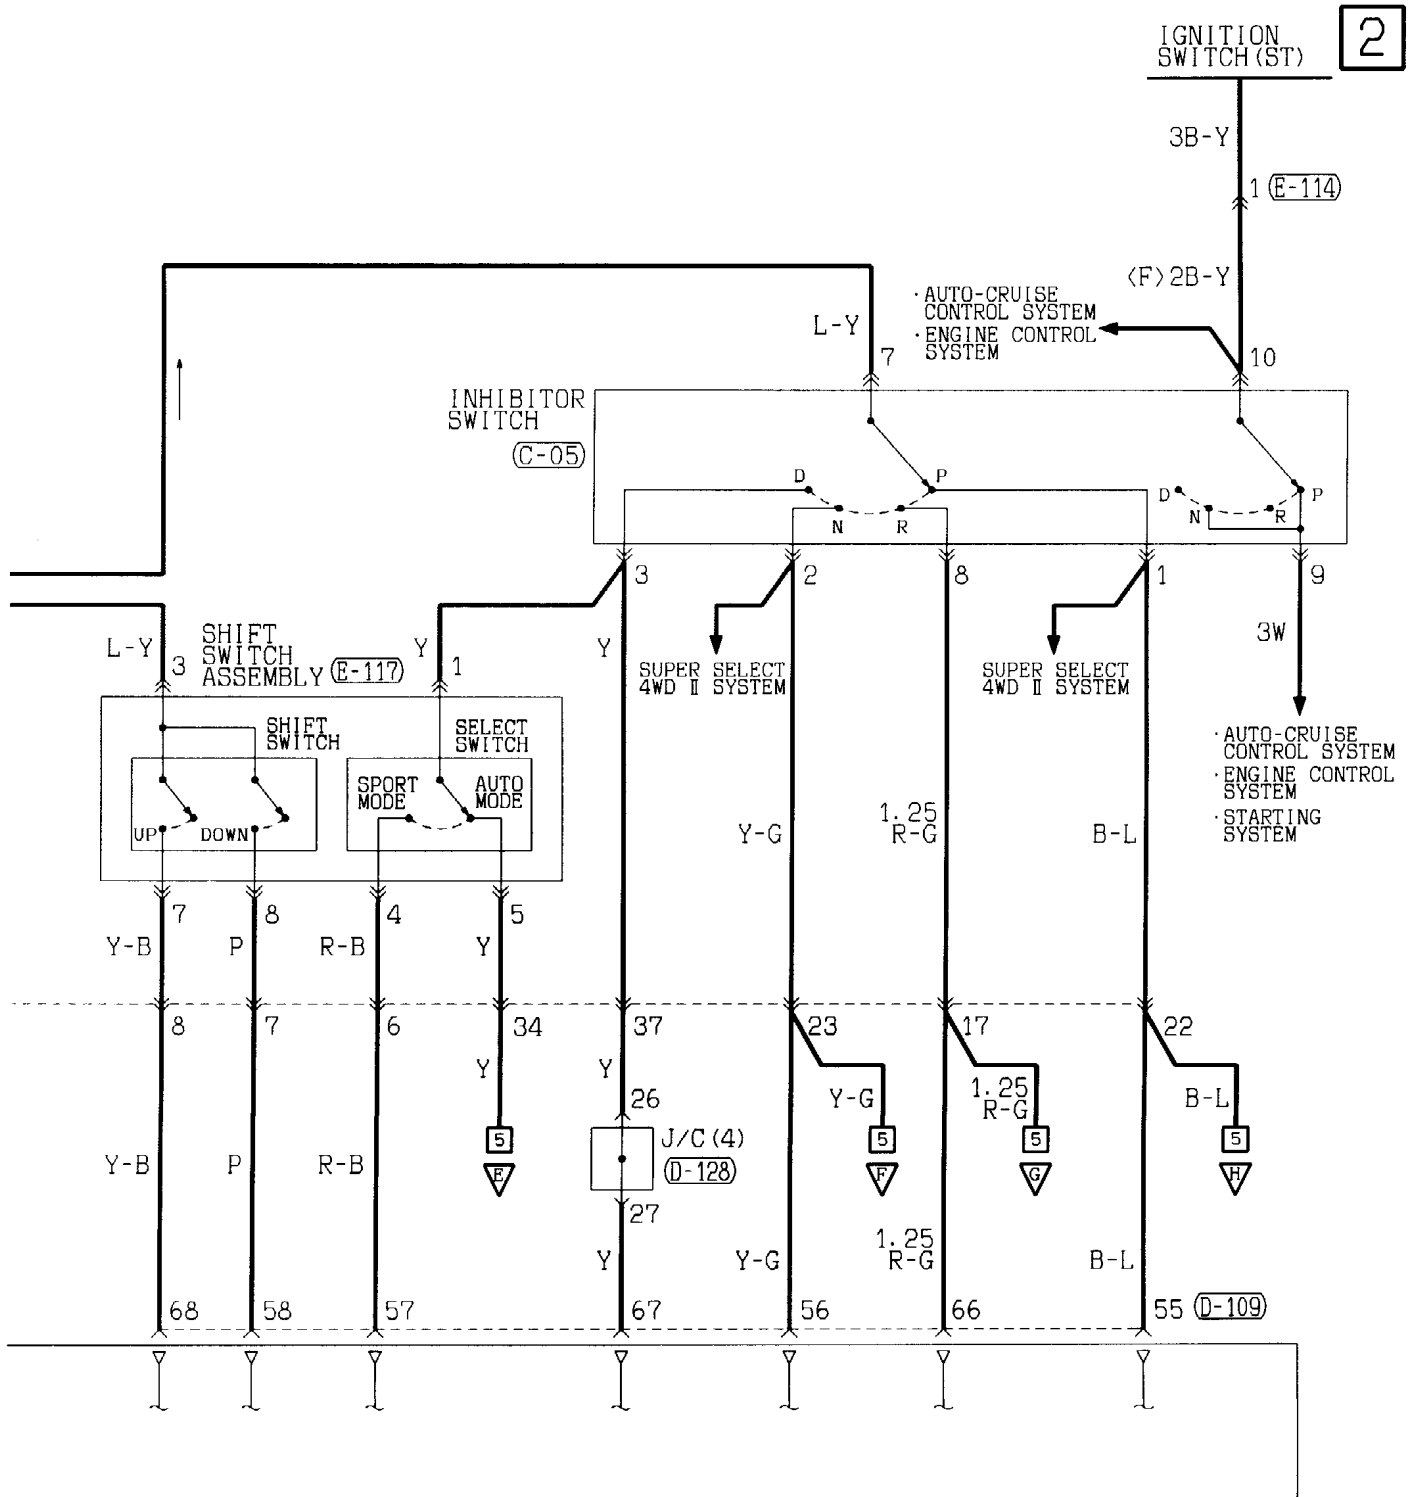

(MU801514)

Wire colour code

B :Black LG:Light green G :Green L :Blue W :White Y :Yellow SB:Sky blue  
 BR:Brown O :Orange GR:Gray R :Red P :Pink V :Violet

INVECS-II 5A/T

90100110249

4M4 <R.H. drive vehicles>