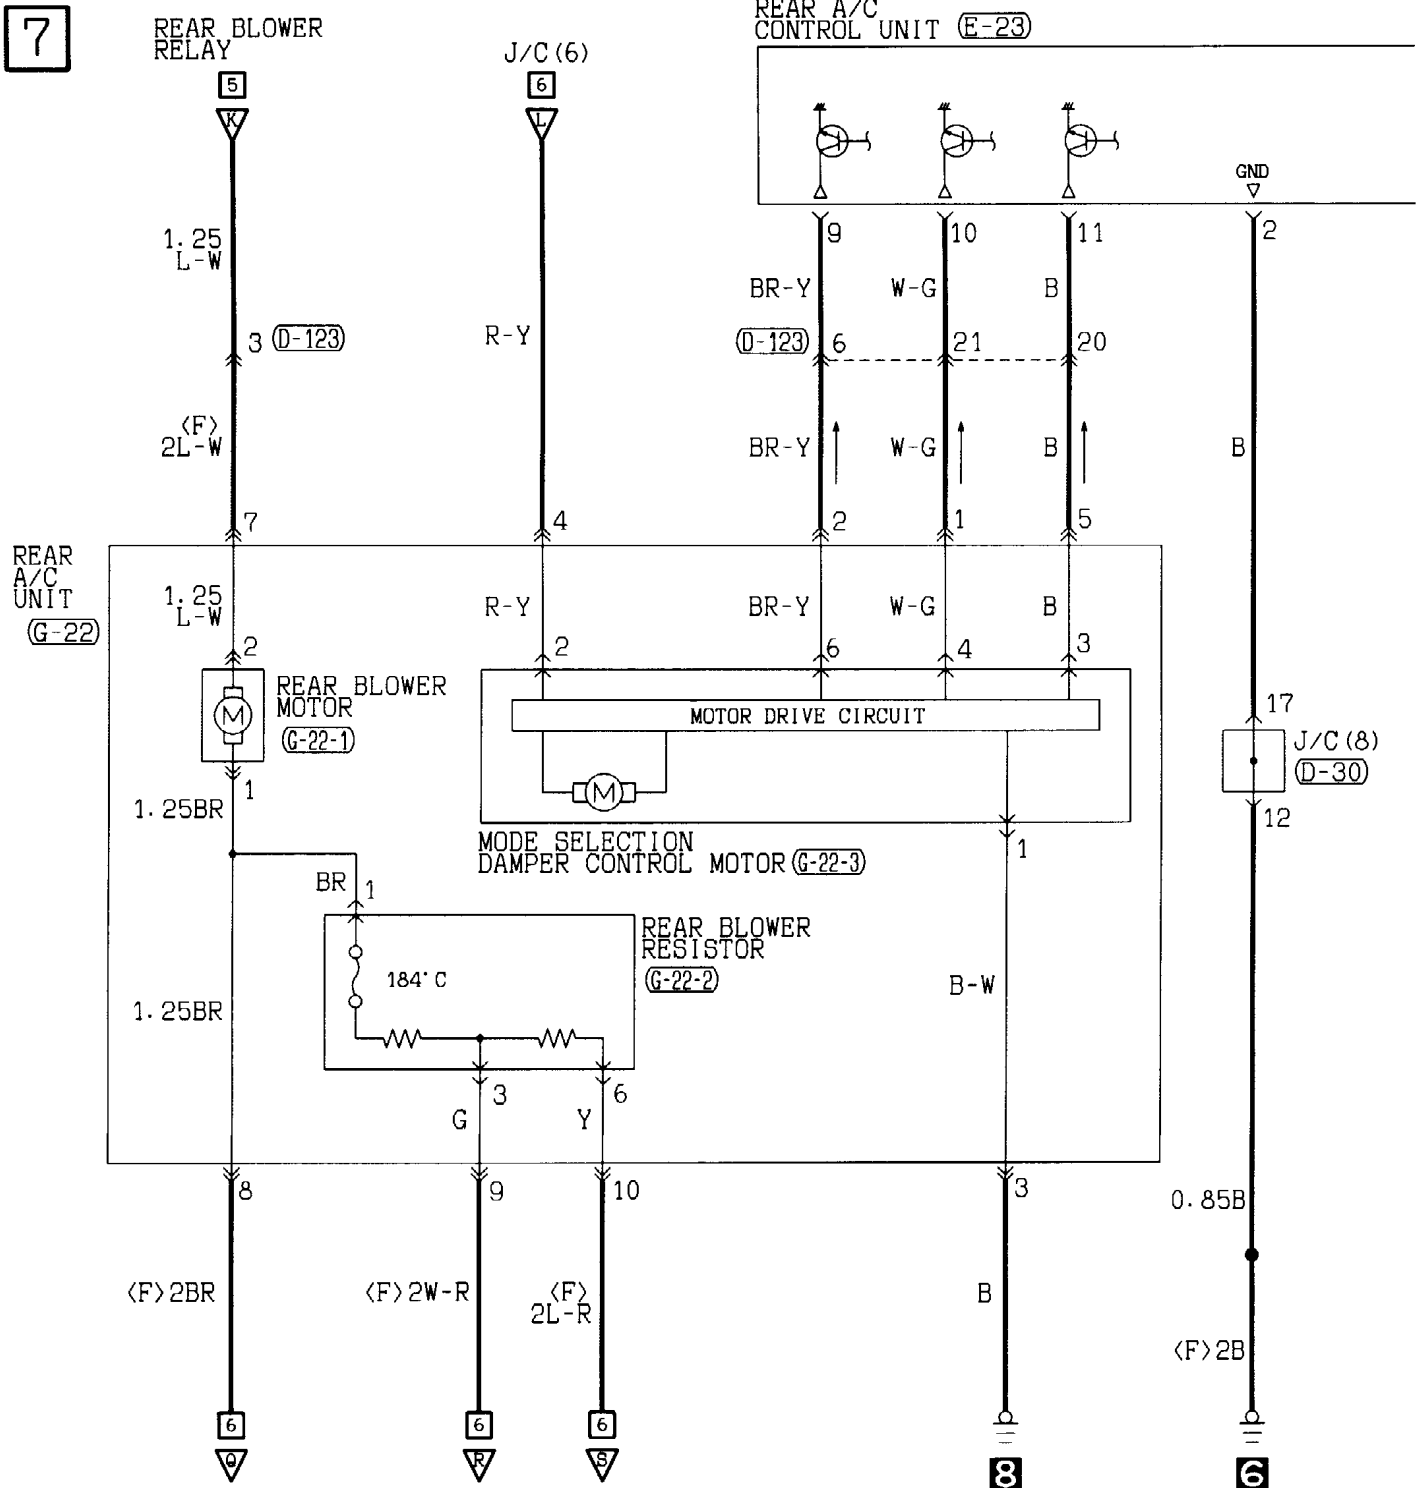

DUAL MANUAL AIR CONDITIONER <4D5 (L.H. drive vehicles with rear heater)>
(CONTINUED)

(D-30)

(D-123)

(E-23) MU801857

(G-22) (MU801846)

(G-22-1)

(G-22-2)

(G-22-3)