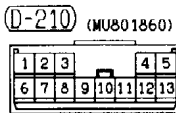

L : Blue  
R : Red  
Y : Yellow

H1Q11E05AB

CENTRAL DOOR LOCKING SYSTEM AND FORGOTTEN KEY PREVENTION FUNCTION <L.H. drive vehicles with keyless entry system> (CONTINUED)

3

4

Wire colour code  
 B : Black  
 BR : Brown  
 W : White  
 V : Violet  
 LG : Light green  
 O : Orange  
 SB : Sky blue