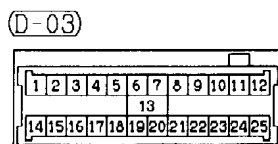

ROOM LAMP, REAR PERSONAL LAMP AND LUGGAGE COMPARTMENT LAMP
<Short wheelbase models (R.H. drive vehicles)> (CONTINUED)