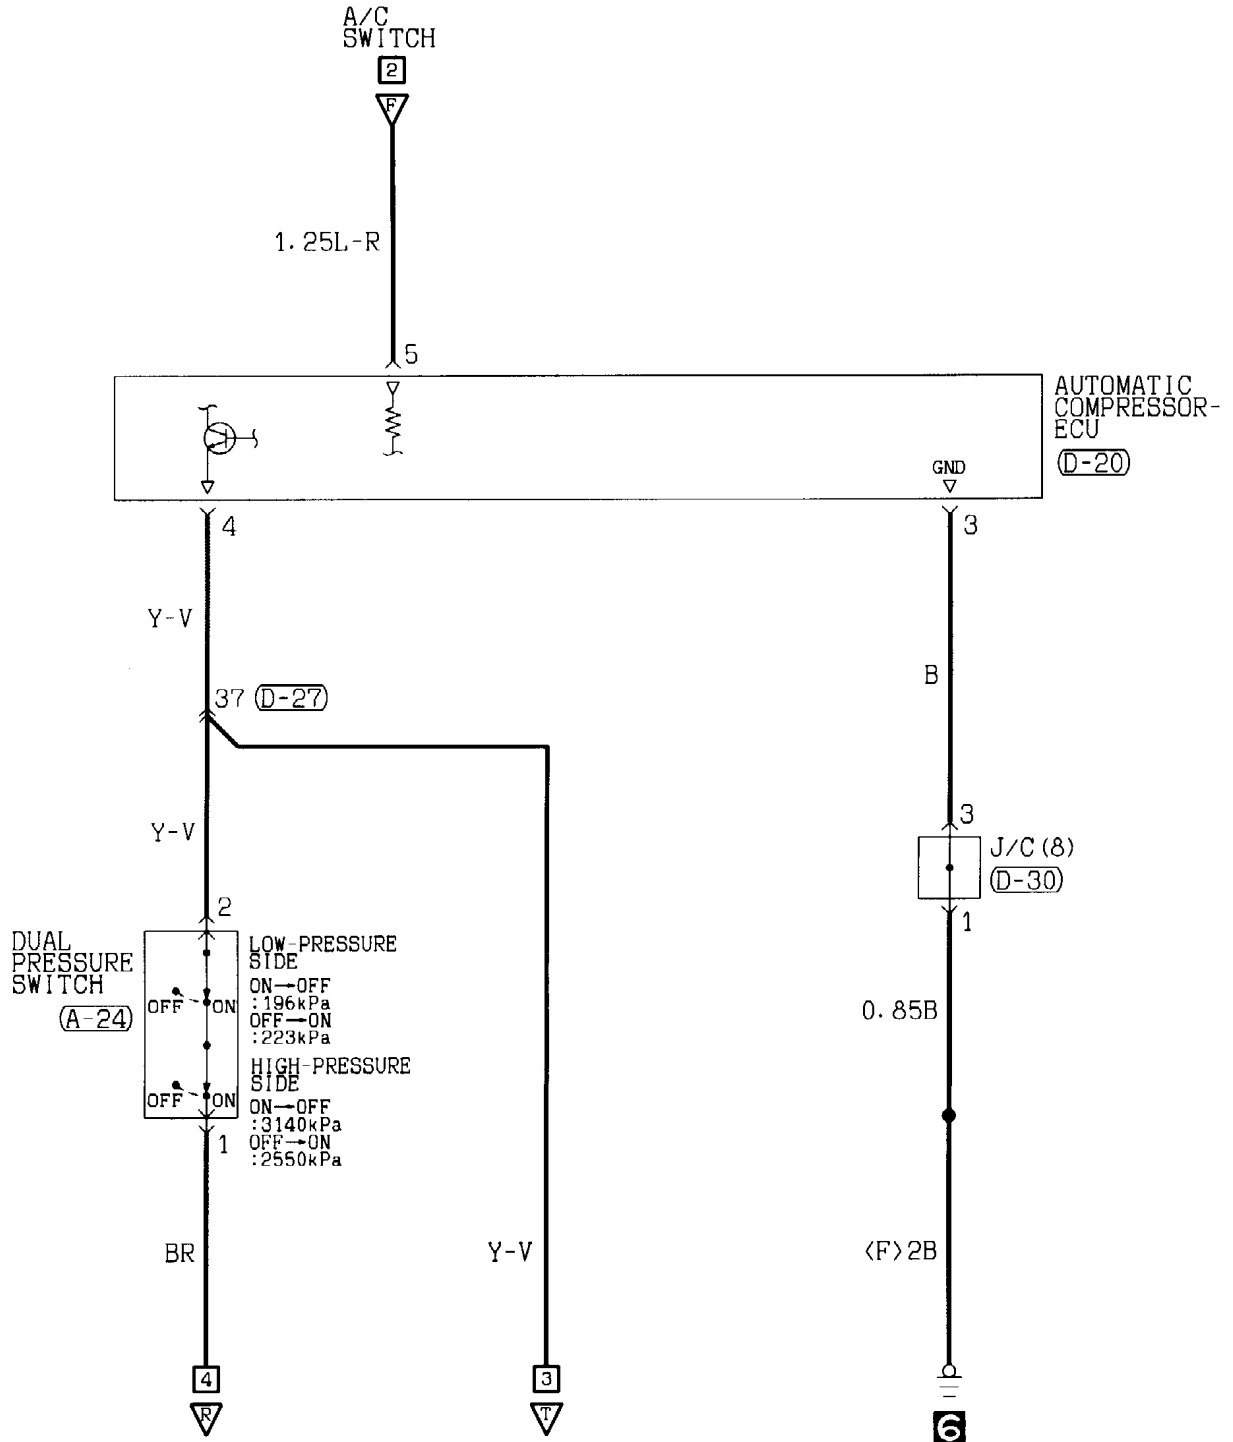

DUAL MANUAL AIR CONDITIONER <4D5 (L.H. drive vehicles with rear heater)>
(CONTINUED)

9

(A-24)

(D-20)

(D-27)

(D-30)