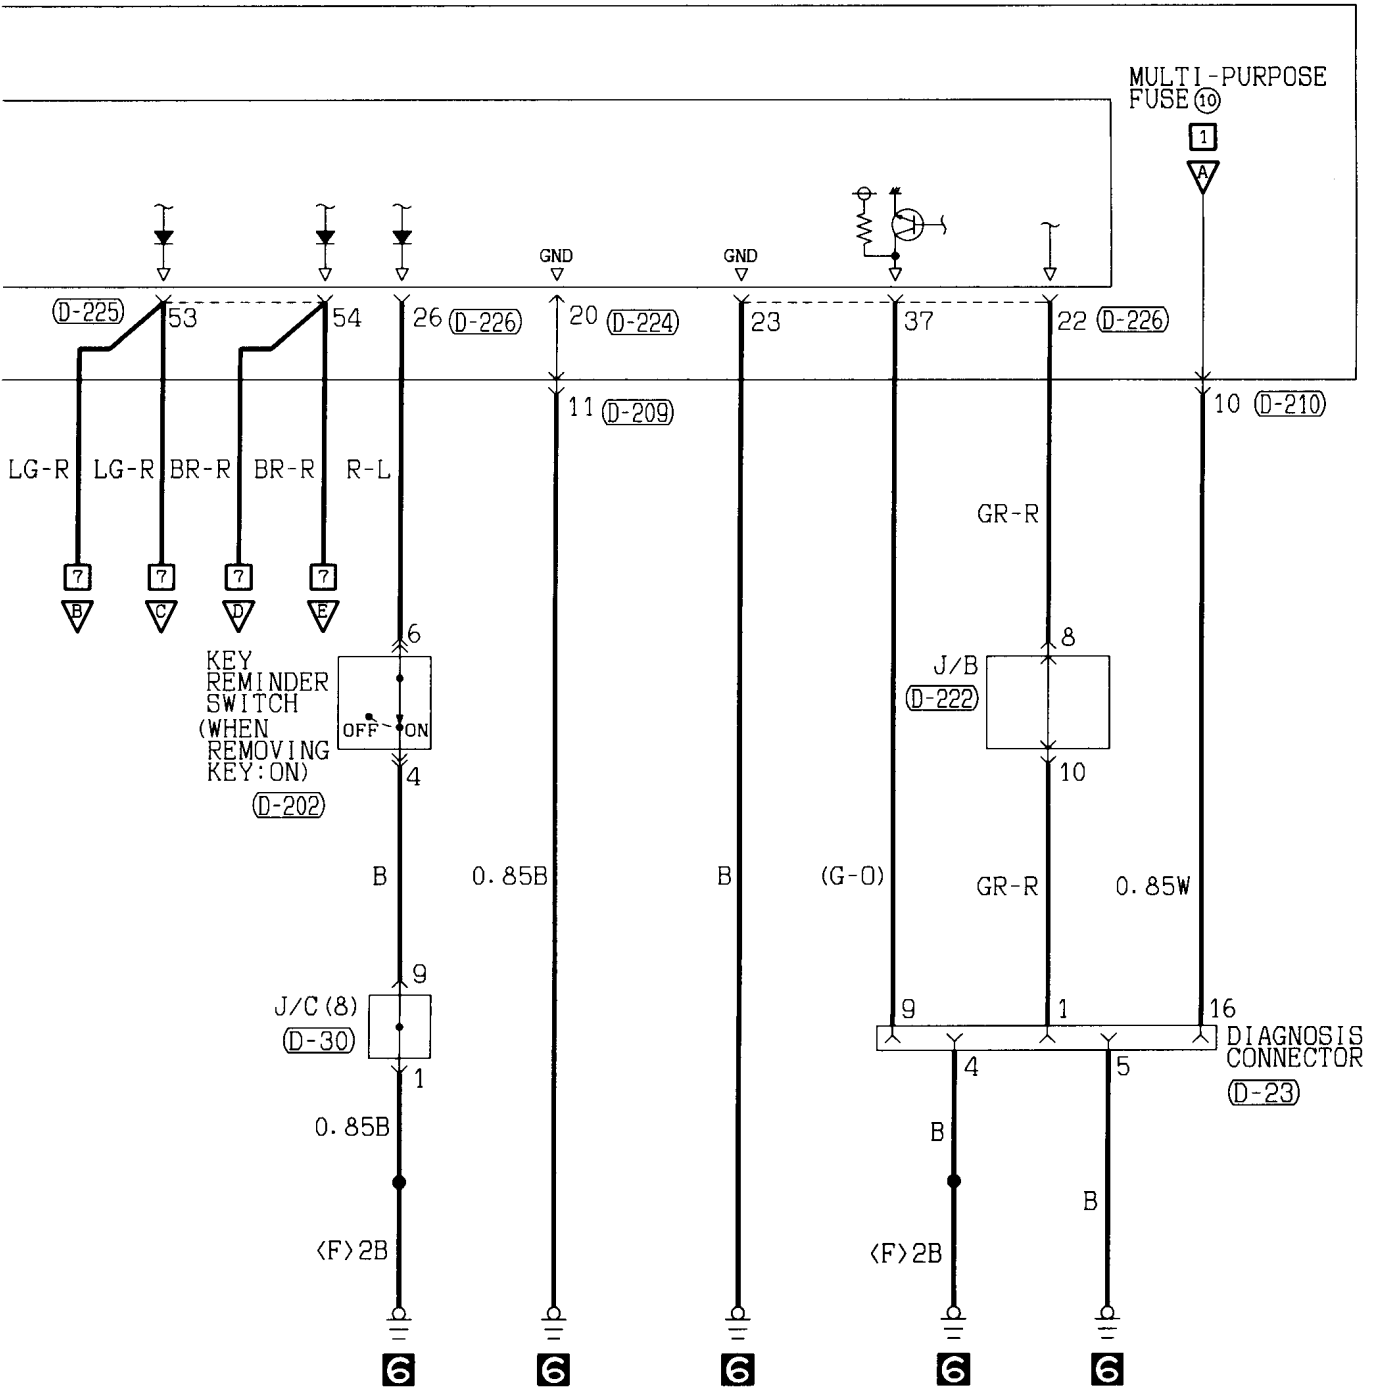

6

Wire colour code
B : Black   LG : Light green   G : Green   L : Blue   W : White   Y : Yellow   SB : Sky blue
BR : Brown   O : Orange   GR : Gray   R : Red   P : Pink   V : Violet