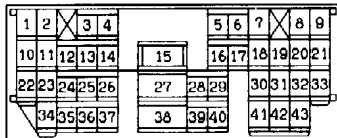

POWER WINDOWS <Long wheelbase models (L.H. drive vehicles)> (CONTINUED)

3