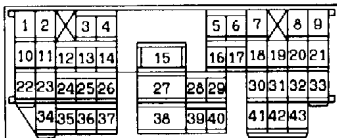

POWER WINDOWS <Long wheelbase models (L.H. drive vehicles)> (CONTINUED)

3

(D-26)