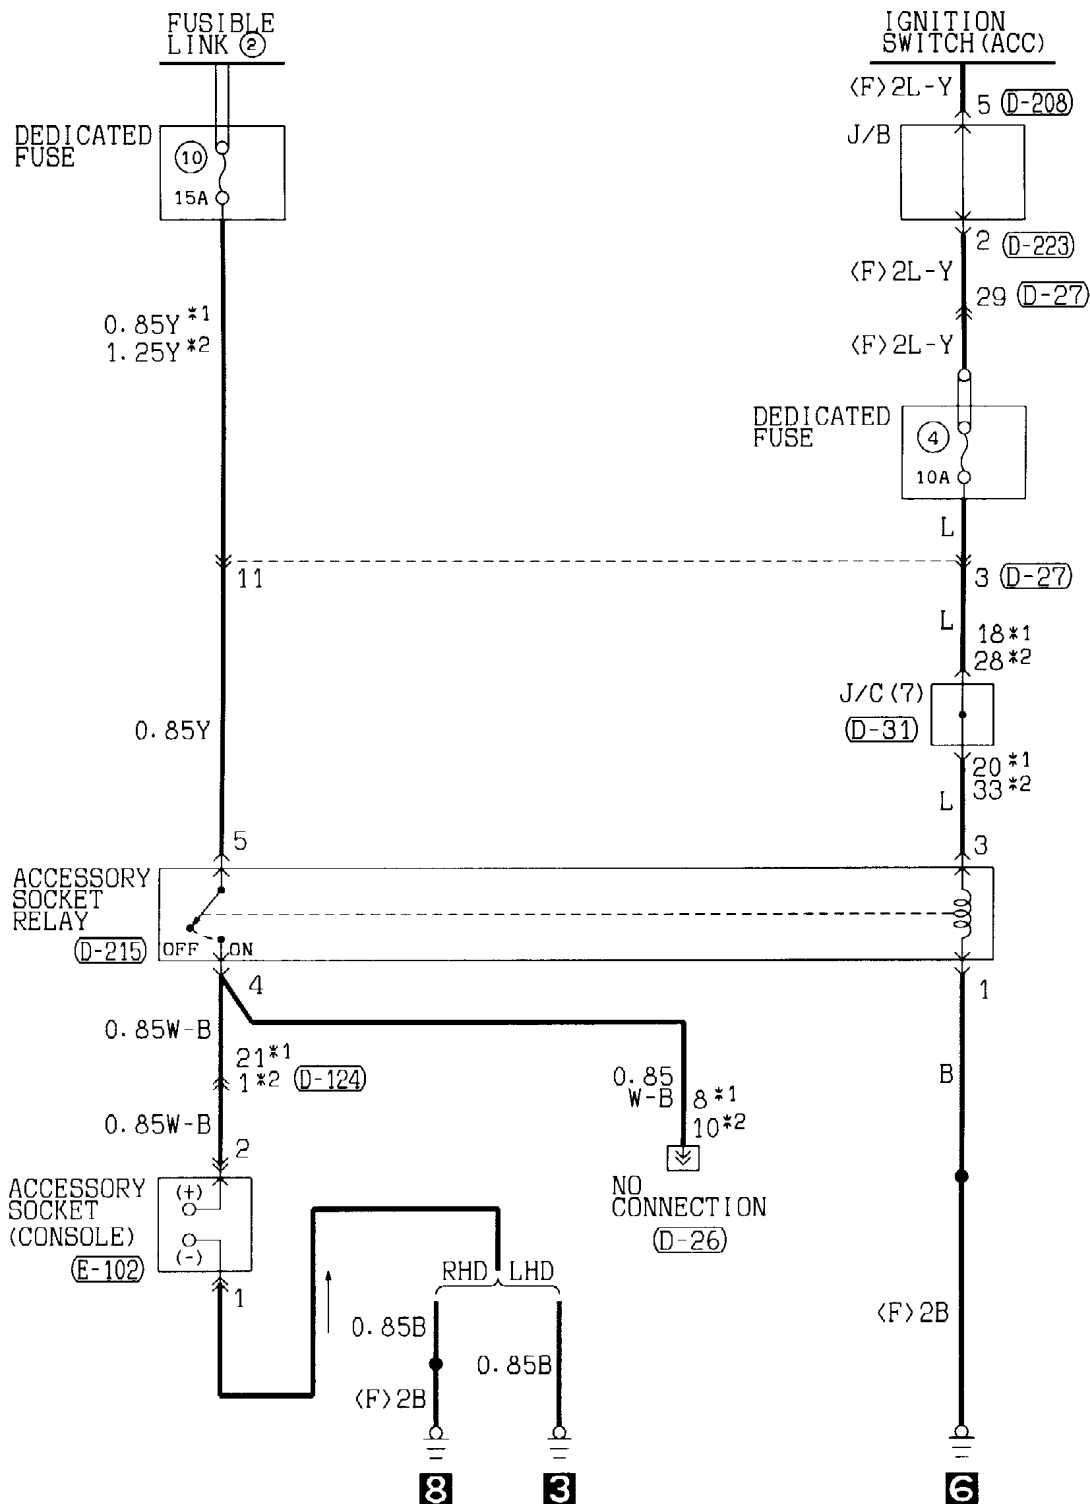

ACCESSORY SOCKET

90100790214

Long wheelbase models

1

NOTE
*1:LHD
*2:RHD

(D-26)

Refer to P. 3-762

(D-27)

Refer to P. 3-762

(D-31)

1	2	3	4	5	6	7	8	9	10	11
12	13	14	15	16	17	18	19	20	21	22
23	24	25	26	27	28	29	30	31	32	33

(D-208)

Refer to P. 3-762

(D-124)

MU801331

1	2
3	4
5	6

(D-215)

1	2	3
4	5	6

(D-223)

(MU801866)

1	2
3	4
5	6
7	8

(E-102)

Wire colour code

B : Black LG : Light green G : Green L : Blue W : White Y : Yellow SB : Sky blue
BR : Brown O : Orange GR : Gray R : Red P : Pink V : Violet