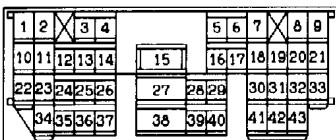

DUAL MANUAL AIR CONDITIONER <4D5 (R.H. drive vehicles without rear heater)> (CONTINUED)

5