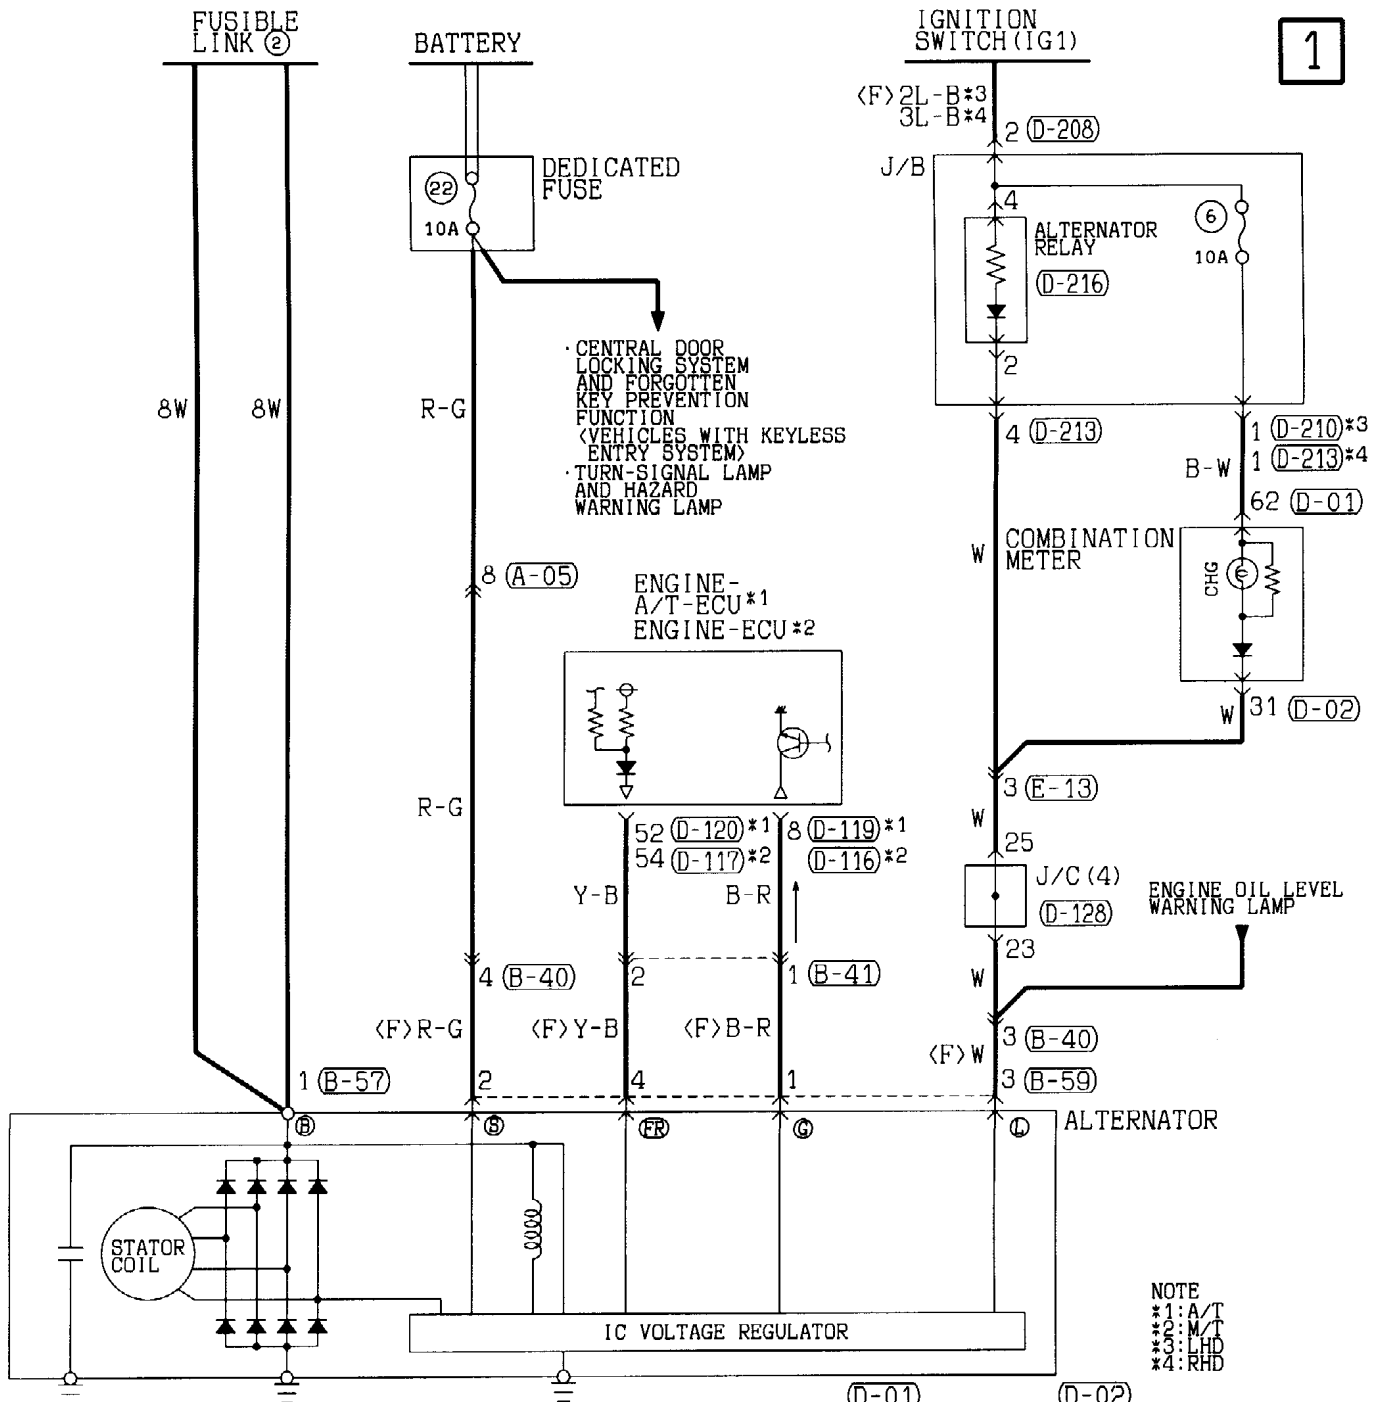

CHARGING SYSTEM

90100071104

6G7

1

NOTE
*1: A/T
*2: M/T
*3: LHD
*4: RHD

(A-05) MU802749

(B-40) MU802749

(B-41) MU802083

(B-57) 1

(B-59) (MU802046)

(D-116) (MU803784)

(D-117) (MU803782)

(D-119) (MU803784)

(D-120) (MU803781)

(D-128)

(D-208) MU801331

(D-210) (MU801860)

(D-213) MU801847

(D-216) 1 2 3 4

(E-13)

Refer to P. 3-762