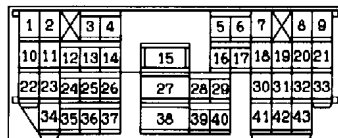

POWER WINDOWS <Long wheelbase models (R.H. drive vehicles)> (CONTINUED)

3