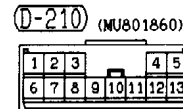

POWER DISTRIBUTION SYSTEM <Petrol (L.H. drive vehicles)> (CONTINUED)

5