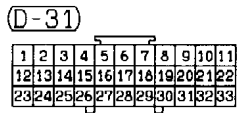

INVECS-II 5A/T <4M4 (L.H. drive vehicles)> (CONTINUED)