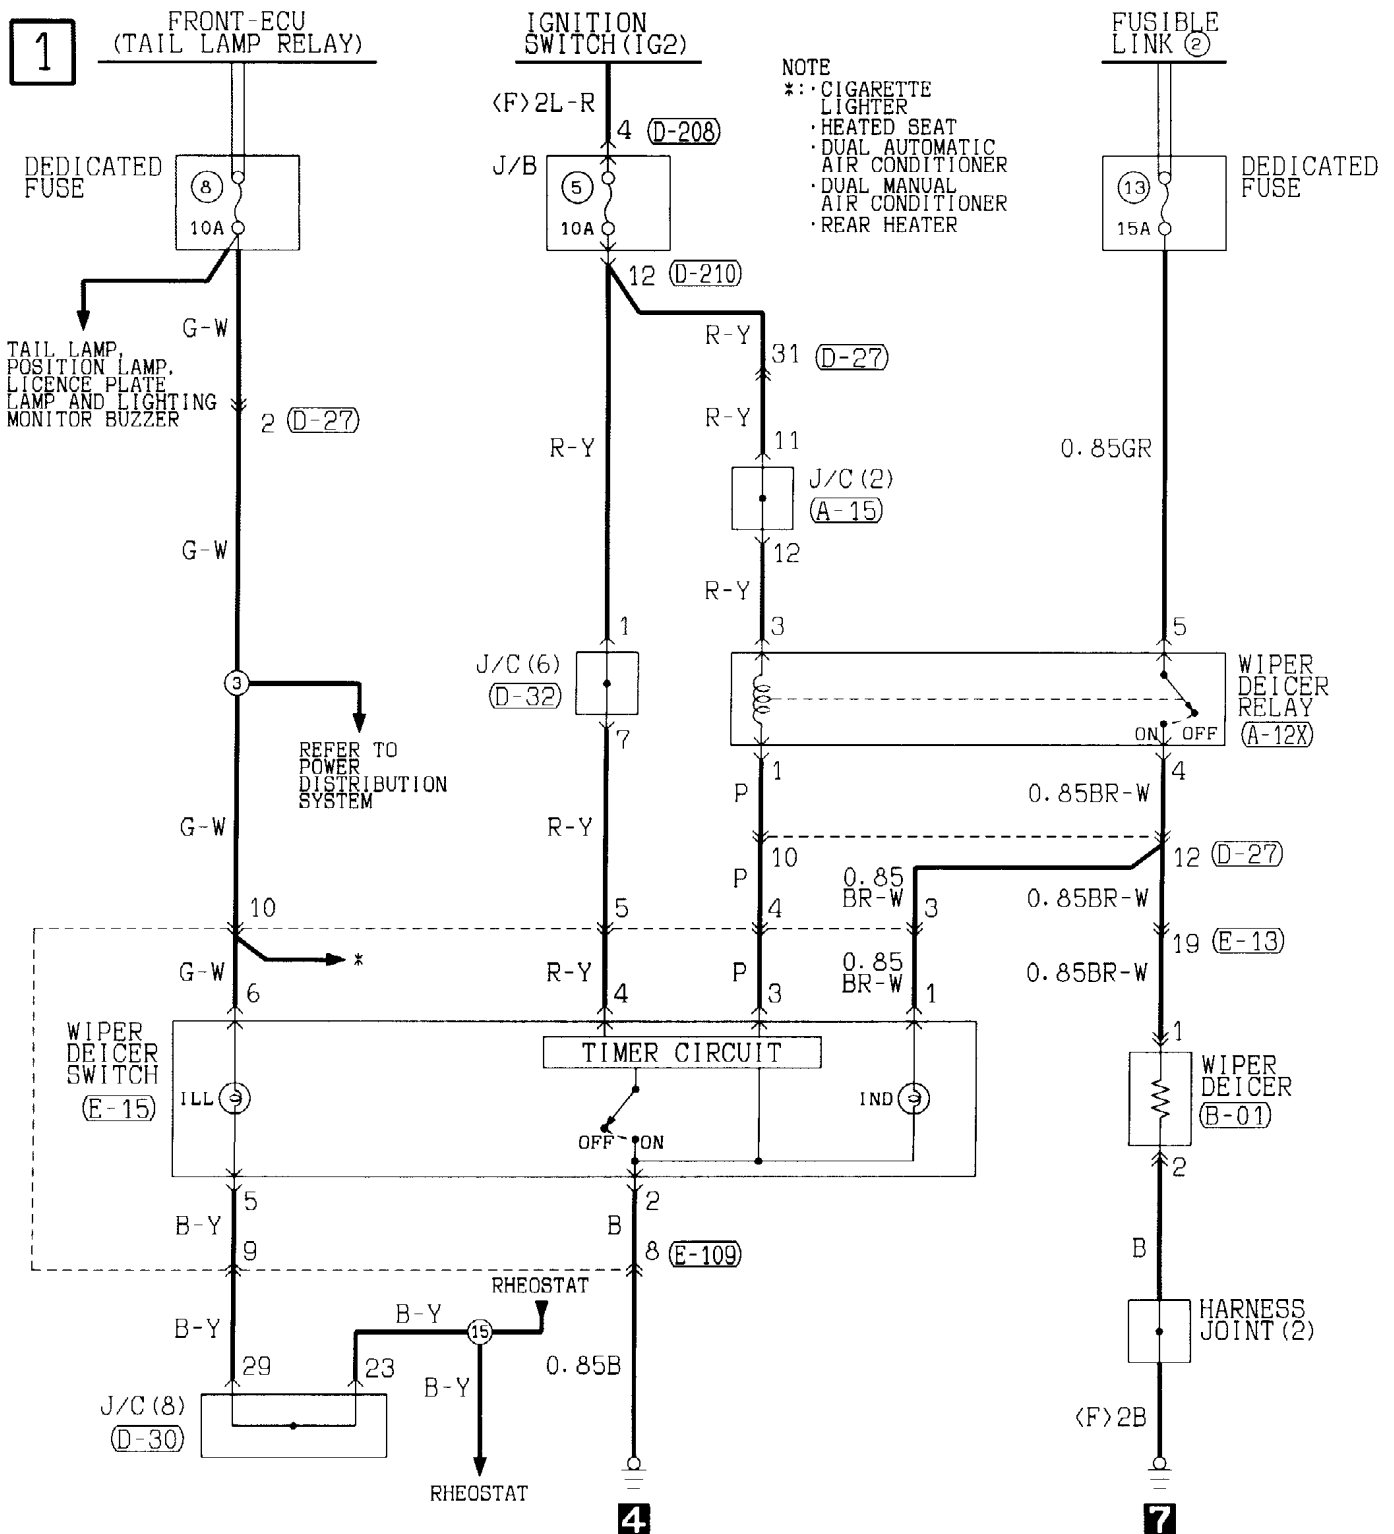

NOTES

WIPER DEICER

90100690057

L.H. drive vehicles

NOTE

- \*: CIGARETTE LIGHTER
- HEATED SEAT
- DUAL AUTOMATIC AIR CONDITIONER
- DUAL MANUAL AIR CONDITIONER
- REAR HEATER

(A-12X)

(A-15)