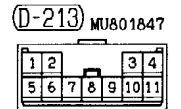

POWER DISTRIBUTION SYSTEM <Petrol (L.H. drive vehicles)> (CONTINUED)

5