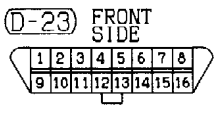

TURN-SIGNAL LAMP AND HAZARD WARNING LAMP <L.H. drive vehicles>
(CONTINUED)