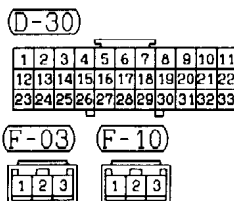

CENTRAL DOOR LOCKING SYSTEM AND FORGOTTEN KEY PREVENTION FUNCTION <L.H. drive vehicles with keyless entry system> (CONTINUED)

5