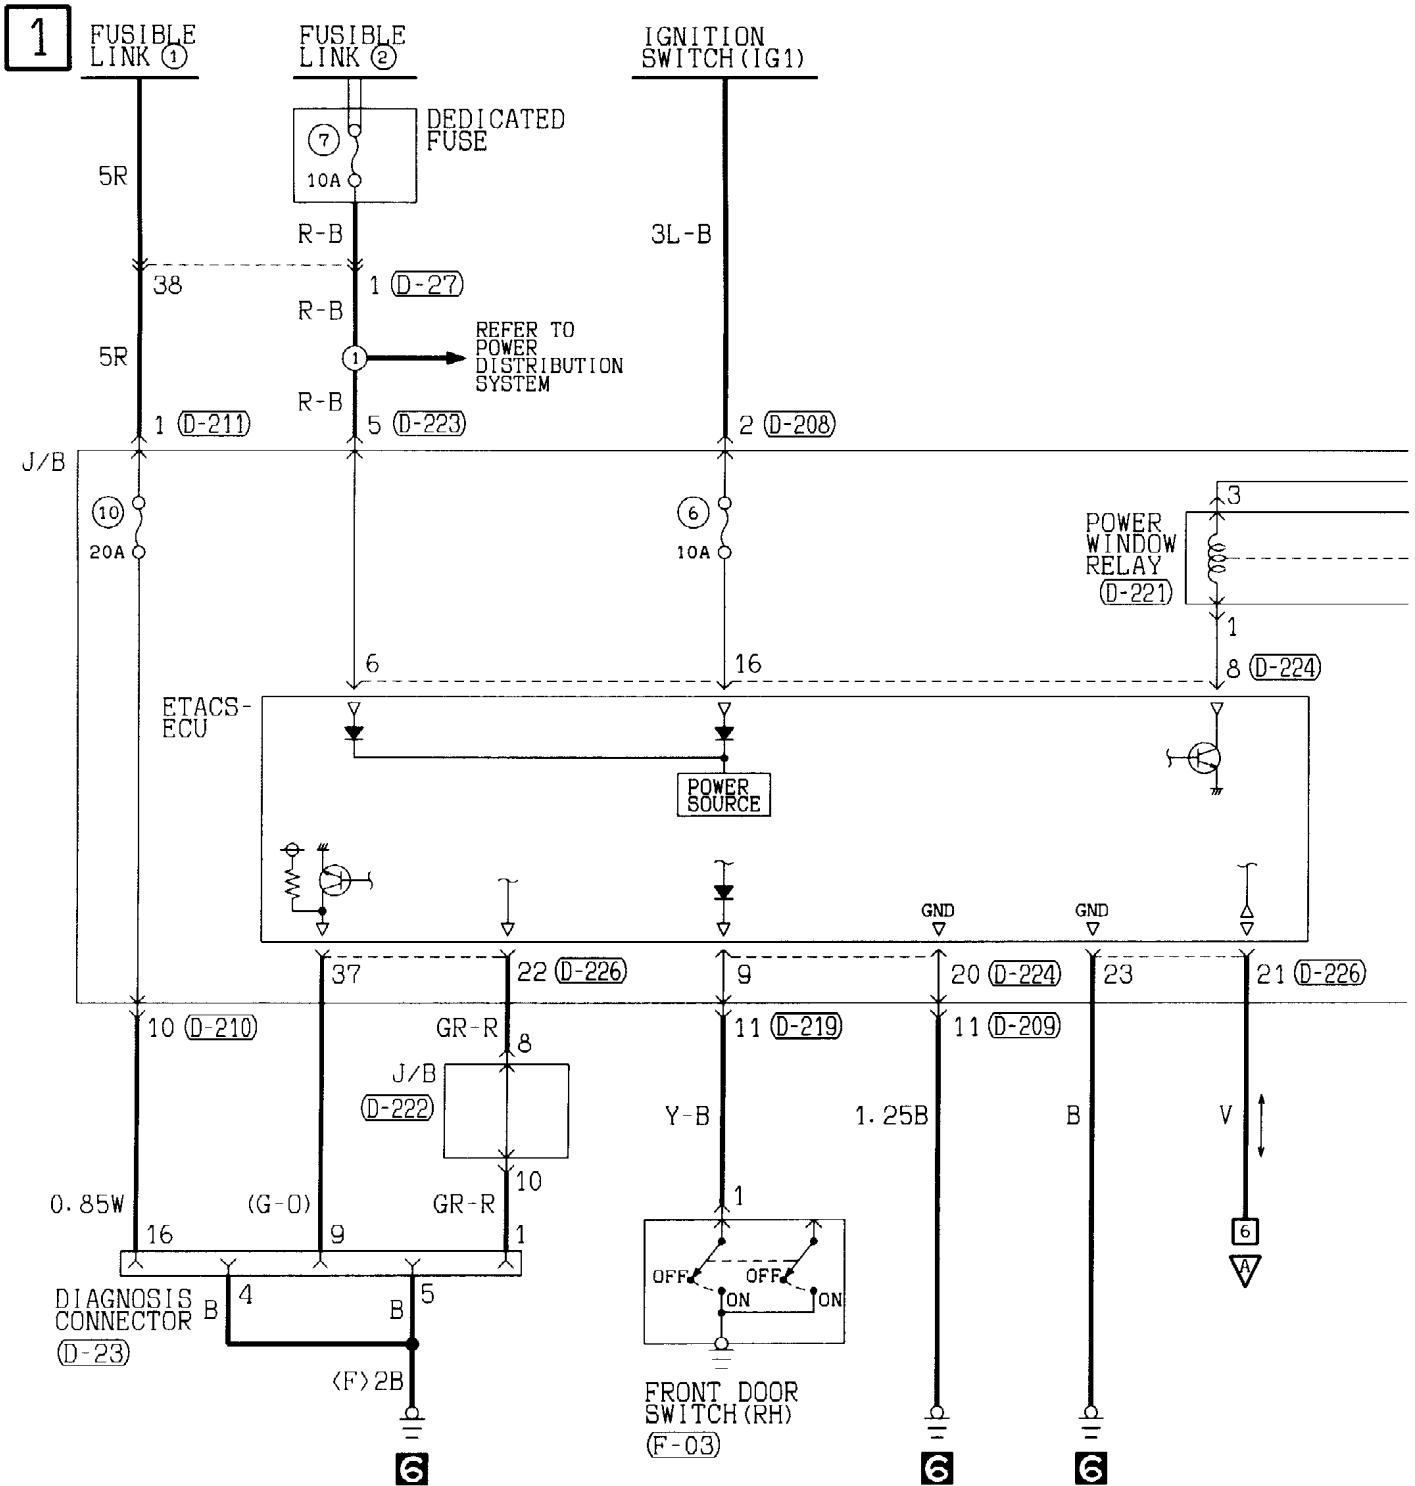

POWER WINDOWS

90100460948

Long wheelbase models <R.H. drive vehicles>

(D-15)

(D-23) FRONT SIDE

(D-27)

(D-208) MU801331

(D-209) MU801855