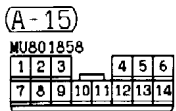

POWER DISTRIBUTION SYSTEM <Diesel (L.H. drive vehicles)> (CONTINUED)

5