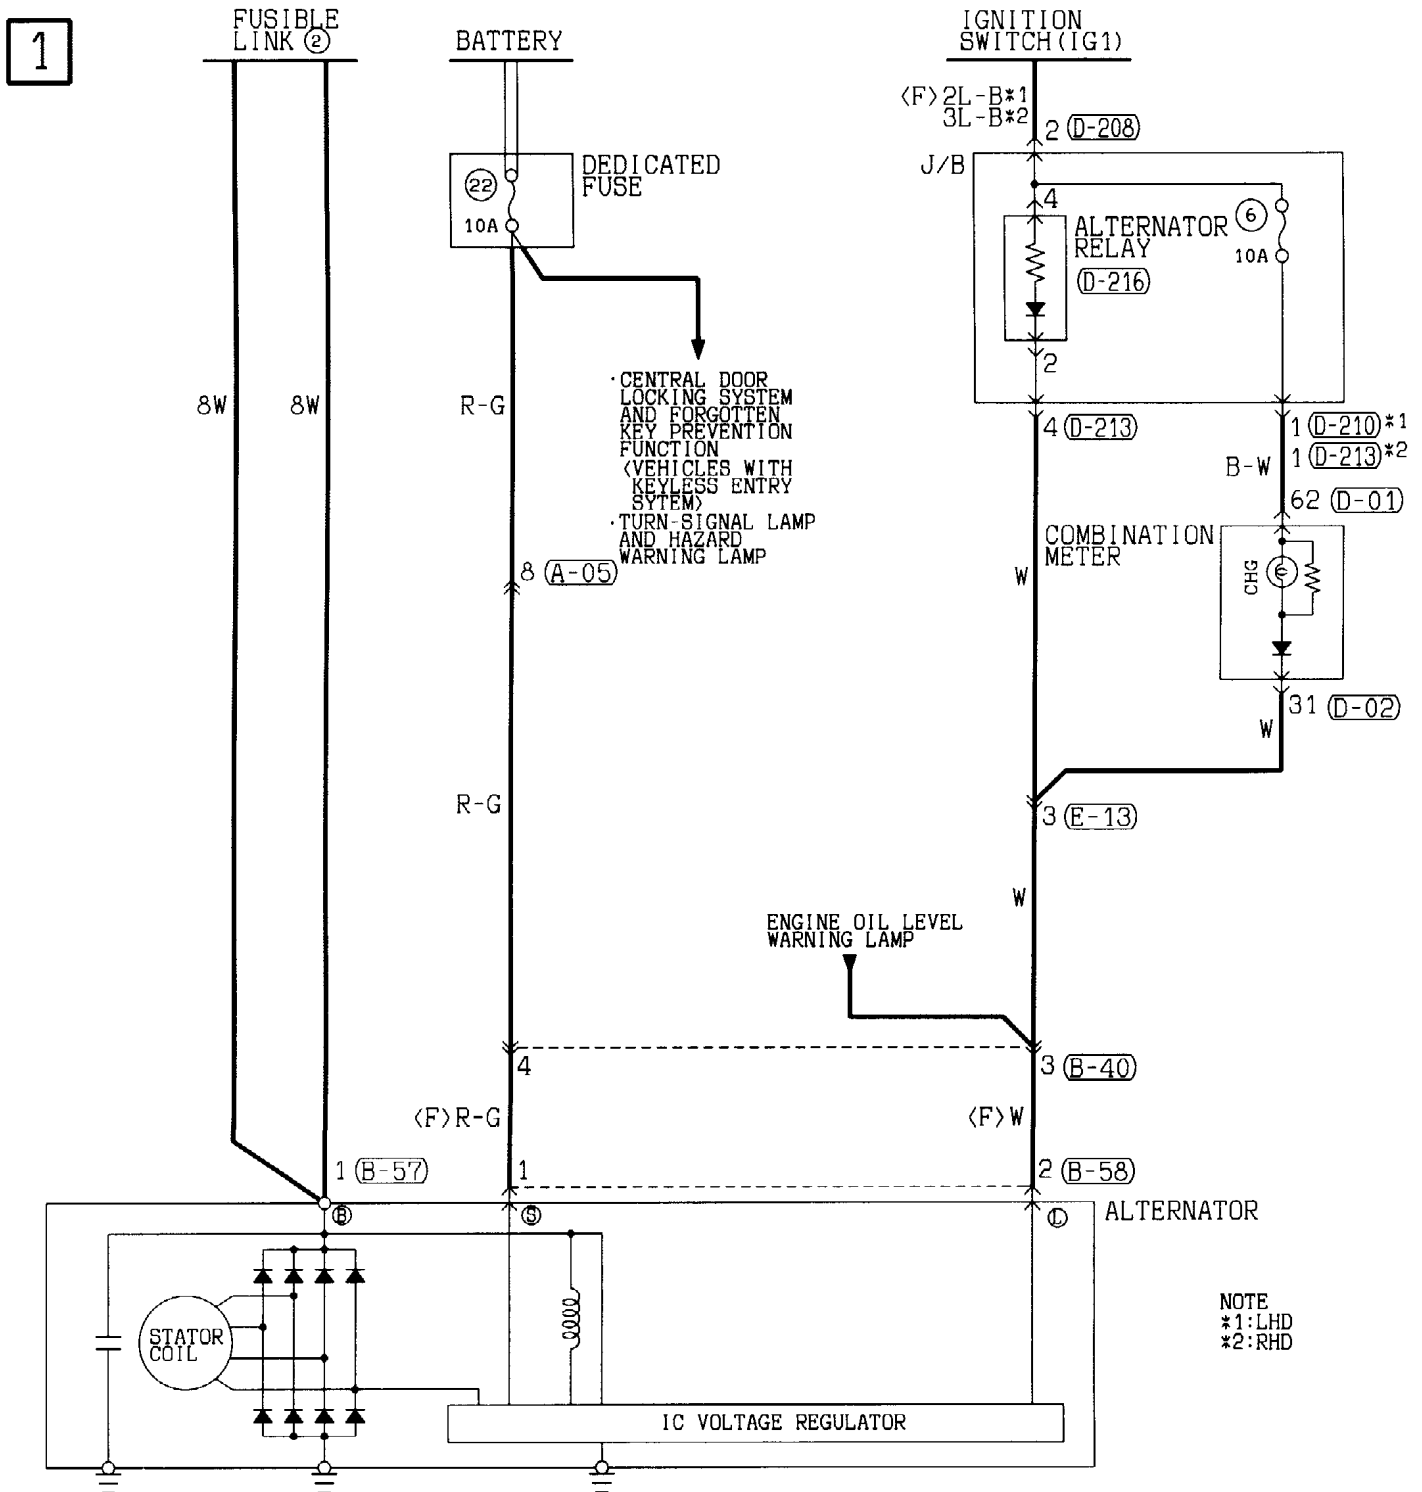

CHARGING SYSTEM

90100071111

4M4

NOTE
*1:LHD
*2:RHD