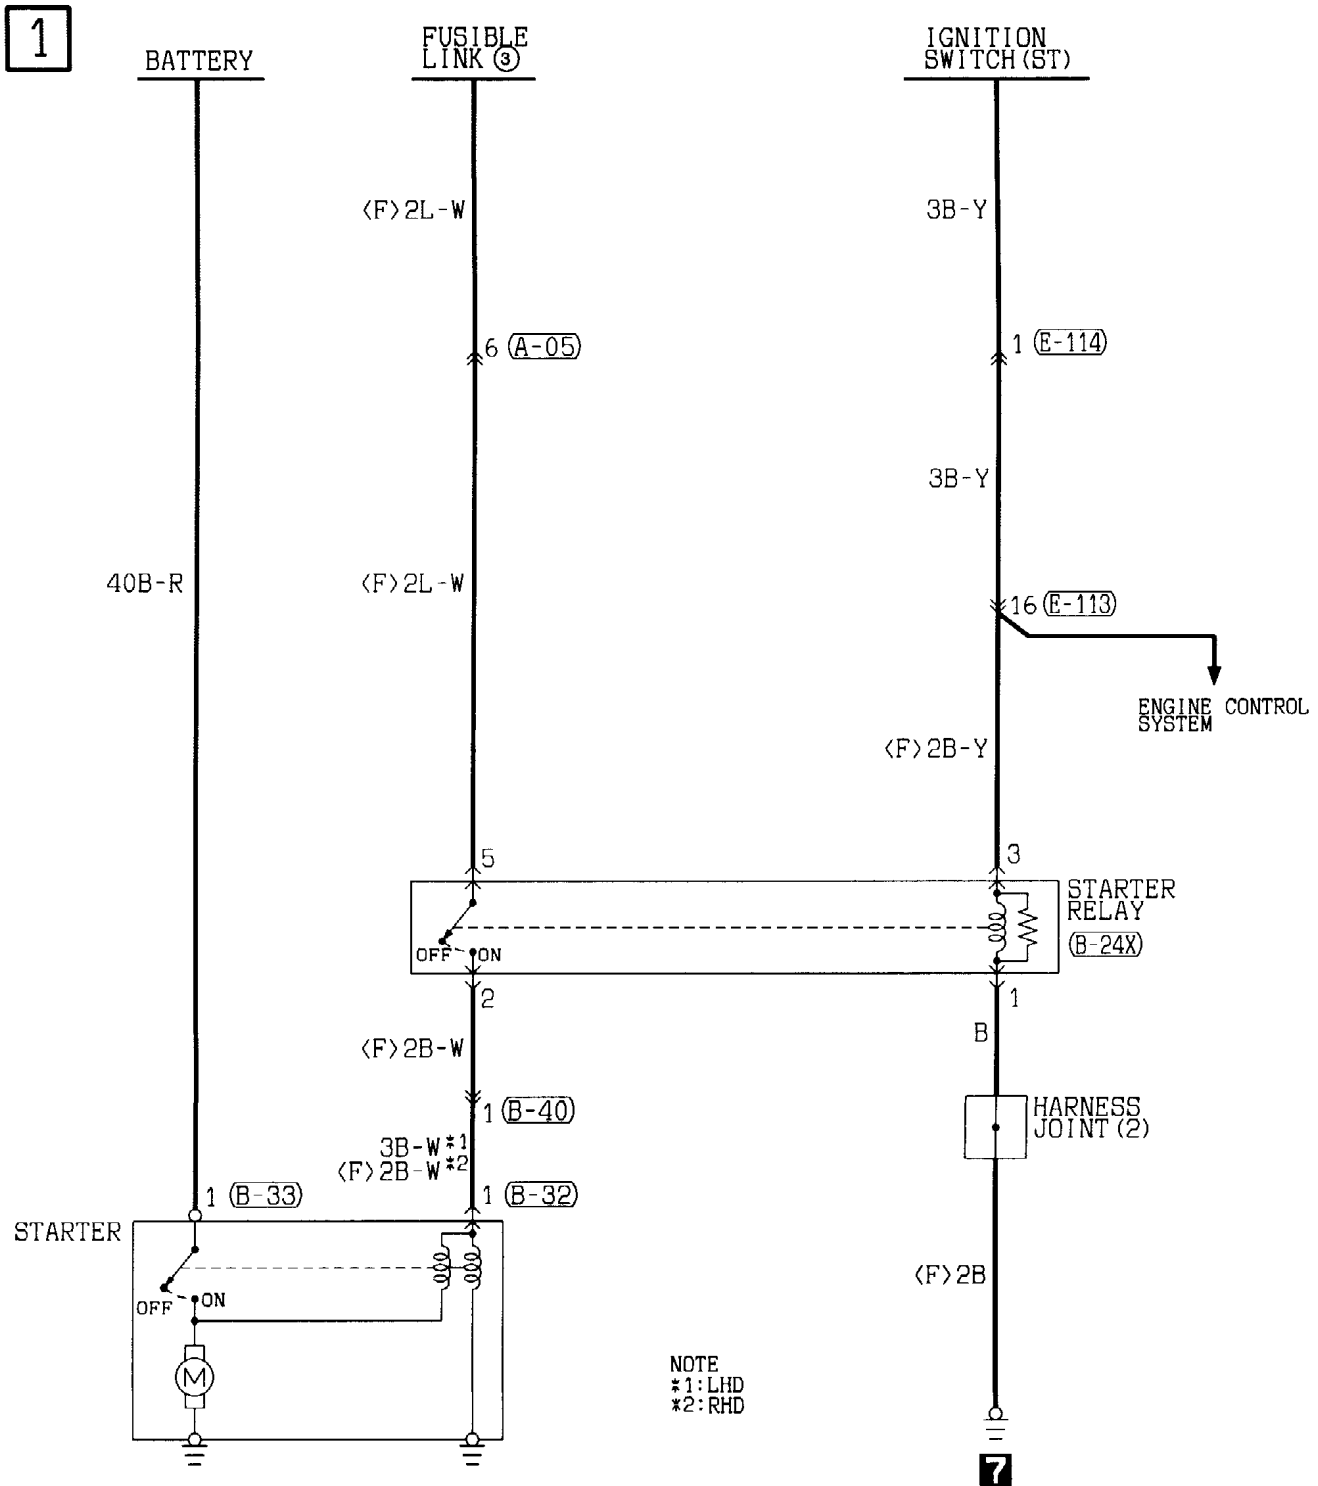

STARTING SYSTEM

90100051368

4D5

NOTE
*1: LHD
*2: RHD