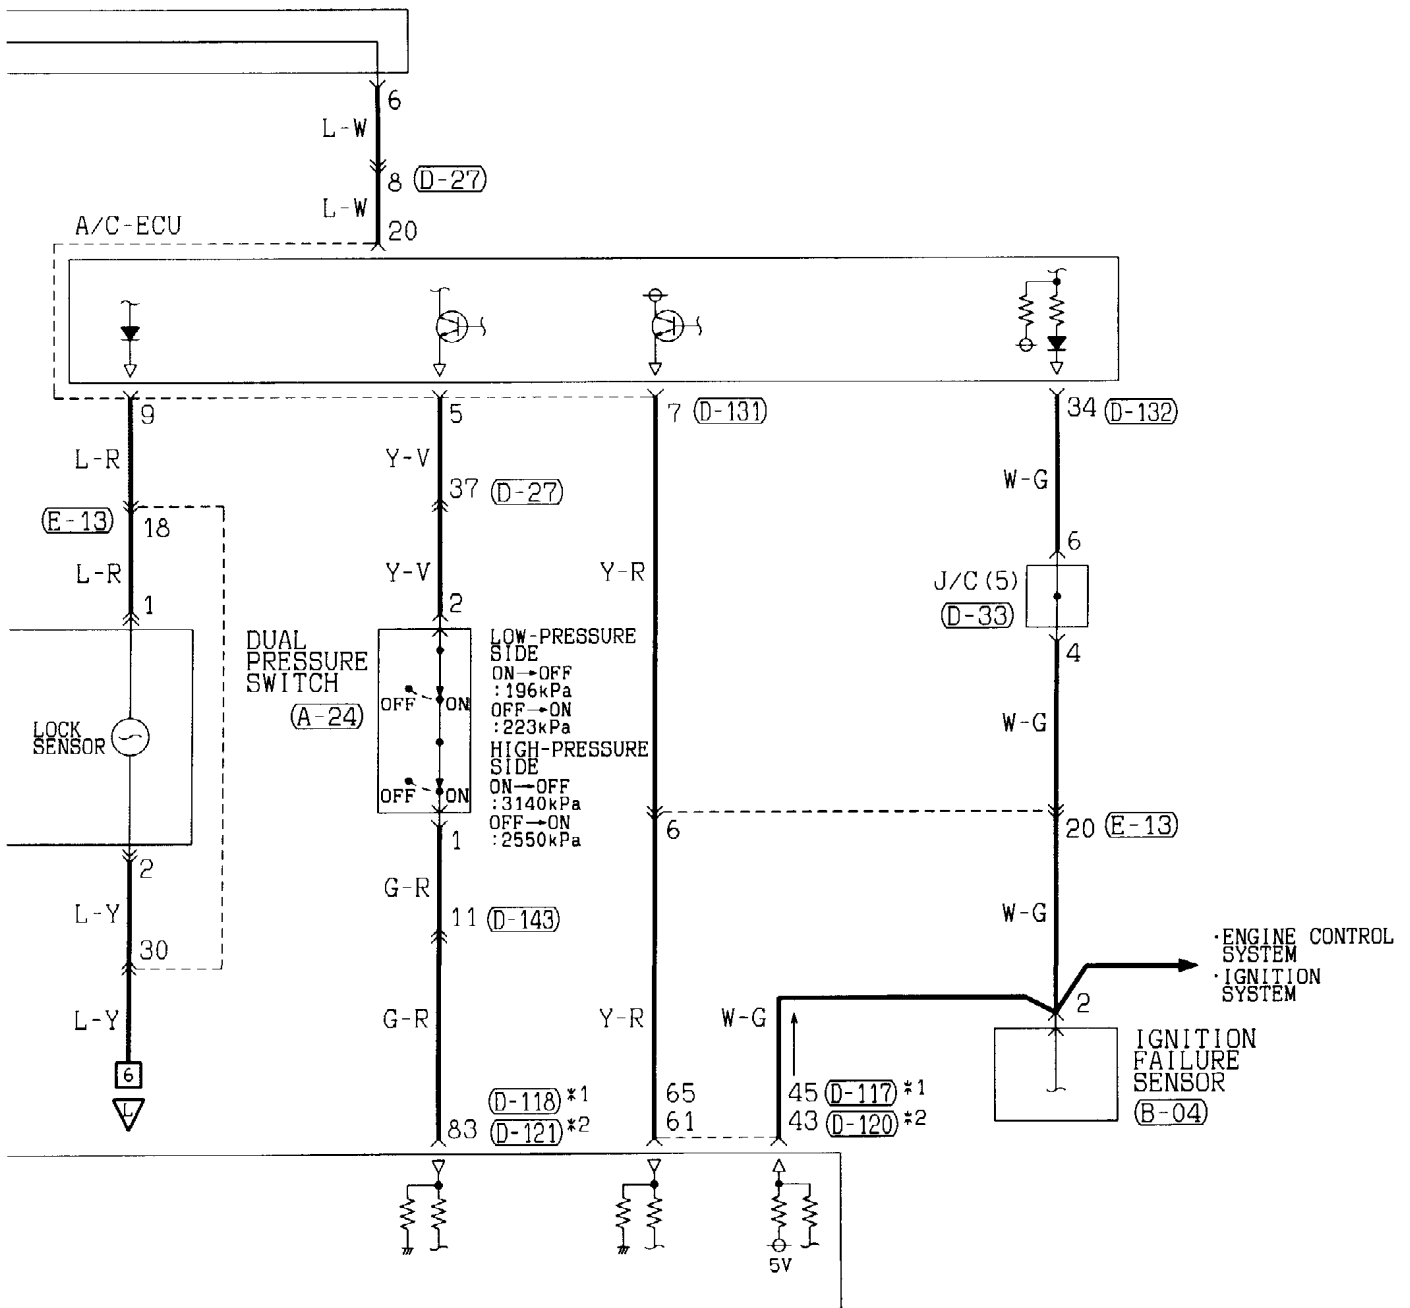

(D-33)

1	2	3	4	5	6	7	8	9	10	11
12	13	14	15	16	17	18	19	20	21	22
23	24	25	26	27	28	29	30	31	32	33

(D-116) (MU803784)

1	2	3	4	5	6	7	8
9	10	11	12	13	14	15	16
17	18	19	20	21	22	23	24
25	26	27	28	29	30	31	32
33	34	35					

(D-117) (MU803782)

41	42	43	44	45	46	47
48	49	50	51	52	53	54
55	56	57	58	59	60	61
62	63	64	65	66	67	68

(D-118) (MU803783)

71	72	73	74	75	76	77
78	79	80	81	82	83	84
85	86	87	88	89	90	91
92	93	94	95	96	97	98
99	100					

(D-132) (MU801584)

21	22	23	24	25	26	27	28
29	30	31	32	33	34	35	36

(D-143) MU801855

1	2	3	4	5
6	7	8	9	10
11	12	13		

(E-13)

Refer to P. 3-762

Wire colour code

- B : Black
- BR : Brown
- W : White
- V : Violet
- LG : Light green
- O : Orange
- SB : Sky blue
- G : Green
- GR : Gray
- P : Pink
- L : Blue
- R : Red
- Y : Yellow