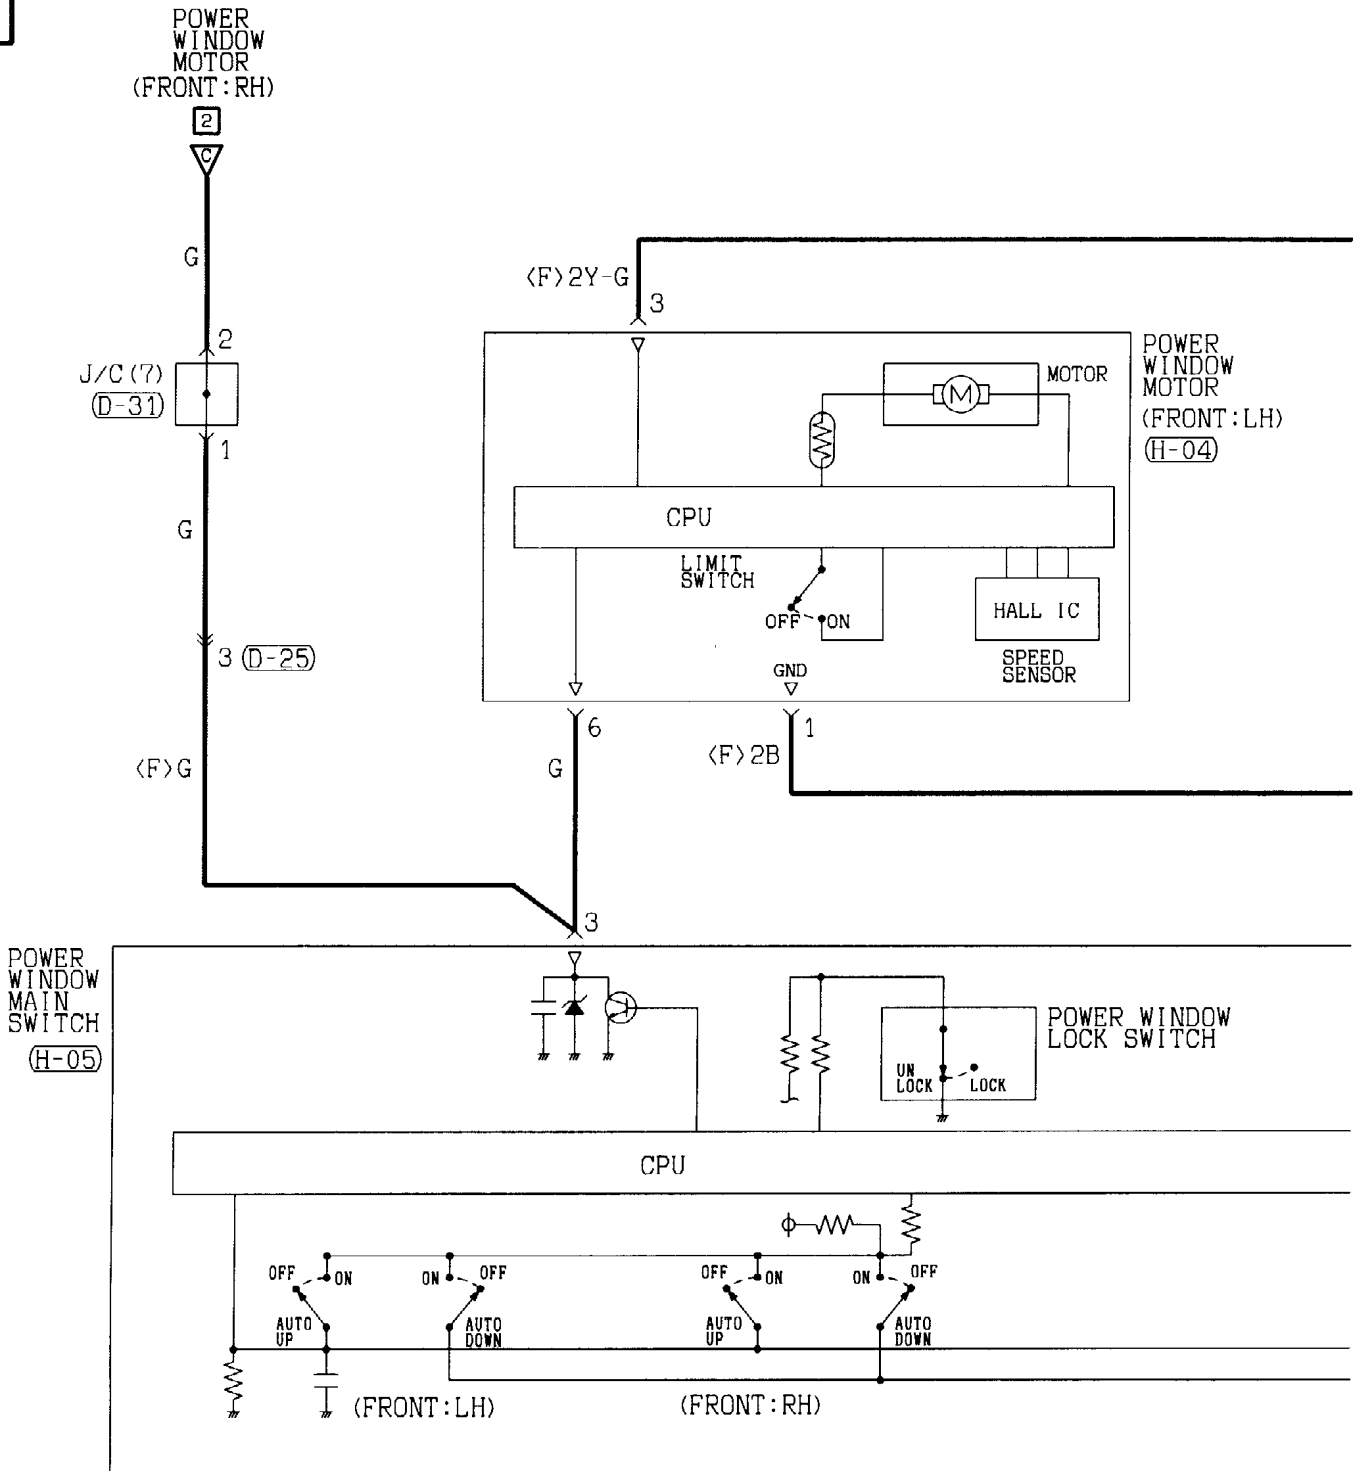

POWER WINDOWS <Short wheelbase models (L.H. drive vehicles)>
(CONTINUED)

3

(D-25)

(D-31)

(H-04)

(H-05)