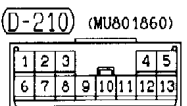

METER AND GAUGE

90100350931

R.H. drive vehicles

1