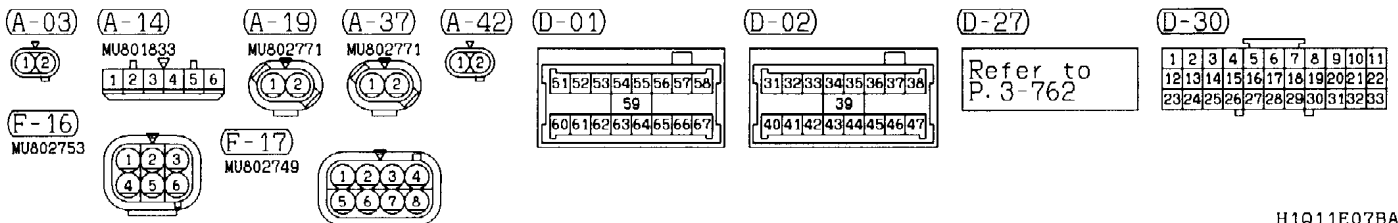

CENTRAL DOOR LOCKING SYSTEM AND FORGOTTEN KEY PREVENTION FUNCTION <R.H. drive vehicles with keyless entry system> (CONTINUED)

3

4

Wire colour code  
 B : Black  
 BR : Brown  
 W : White  
 V : Violet  
 LG : Light green  
 O : Orange  
 SB : Sky blue