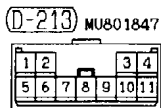

2

Wire colour code
B :Black LG:Light green G :Green L :Blue W :White Y :Yellow SB:Sky blue
BR:Brown O :Orange GR:Gray R :Red P :Pink V :Violet