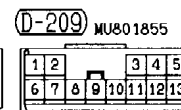

ROOM LAMP, REAR PERSONAL LAMP AND LUGGAGE COMPARTMENT LAMP

90101320467

Long wheelbase models <R.H. drive vehicles>

1