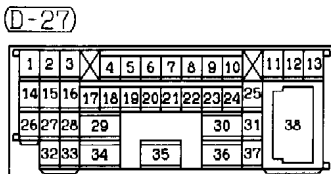

POWER DISTRIBUTION SYSTEM <Diesel (L.H. drive vehicles)> (CONTINUED)

5