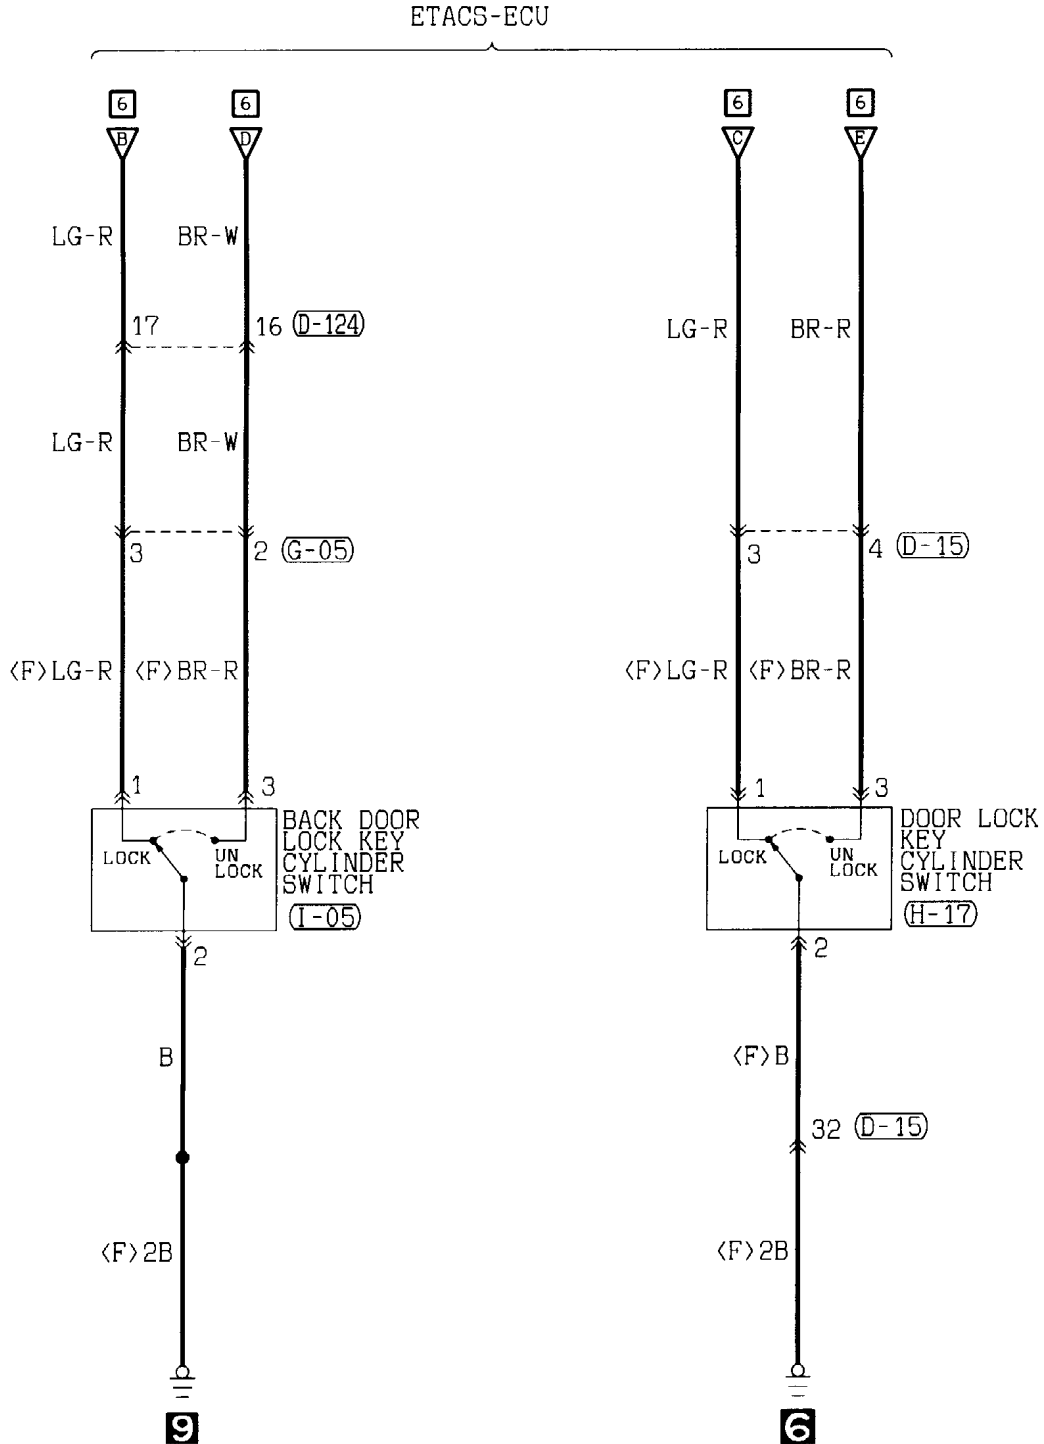

7

(D-15)

(D-124)

(G-05)

MU801841

(H-17)

(I-05)

Wire colour code