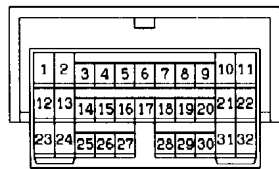

POWER WINDOWS <Long wheelbase models (R.H. drive vehicles)> (CONTINUED)