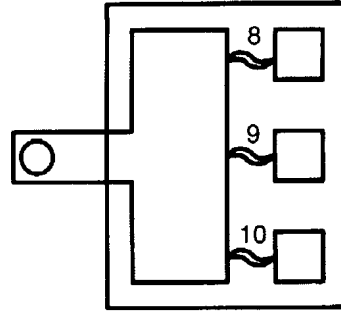

(Connected directly to battery positive terminal)

X0074CA

DEDICATED FUSE

Power supply circuit	No.	Rated capacity (A)	Housing color	Circuit
Ignition switch (ACC)	1	10	Red	Horn circuit
	2	20	Yellow	Windshield wiper and washer circuit
Battery (fusible link No.1)	3	-	-	-
Ignition switch (ACC)	4	10	Red	Accessory socket, clock, motor antenna, radio and center display circuit
Battery (fusible link No.1)	5	25	Transparent	PTC heater circuit
	6	25	Transparent	Condenser fan circuit
	7	10	Red	Clock, combination meter, door lamp, ignition key cylinder illumination lamp, center display, radio, tape player, room lamp, sunroof circuit and ECU power supply
Tail lamp relay	8	10	Red	Combination meter, engine-A/T-ECU, engine-ECU and tail lamp circuit
	9	10	Red	Tail lamp circuit
Battery (fusible link No.1)	10	15	Blue	Accessory socket circuit
	11	20	Yellow	Rear blower circuit
	12	25	Transparent	Fuel line heater circuit
	13	15	Blue	Wiper deicer circuit
	14	10	Red	A/C compressor circuit
Headlamp relay (LO)	15	10	Red	Headlamp circuit
	16	10	Red	Headlamp and headlamp leveling circuit
Battery (fusible link No.2)	17	-	-	-
	18	20	Yellow	Engine-A/T-ECU and A/T-ECU power supply
	19	20	Yellow	Front fog lamp circuit
Headlamp relay (HI)	20	10	Red	Headlamp circuit
	21	10	Red	Headlamp and high beam indicator lamp circuit