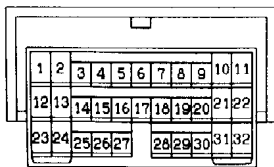

CENTRAL DOOR LOCKING SYSTEM AND FORGOTTEN KEY PREVENTION FUNCTION <L.H. drive vehicles without keyless entry system> (CONTINUED)

3

(D-15)