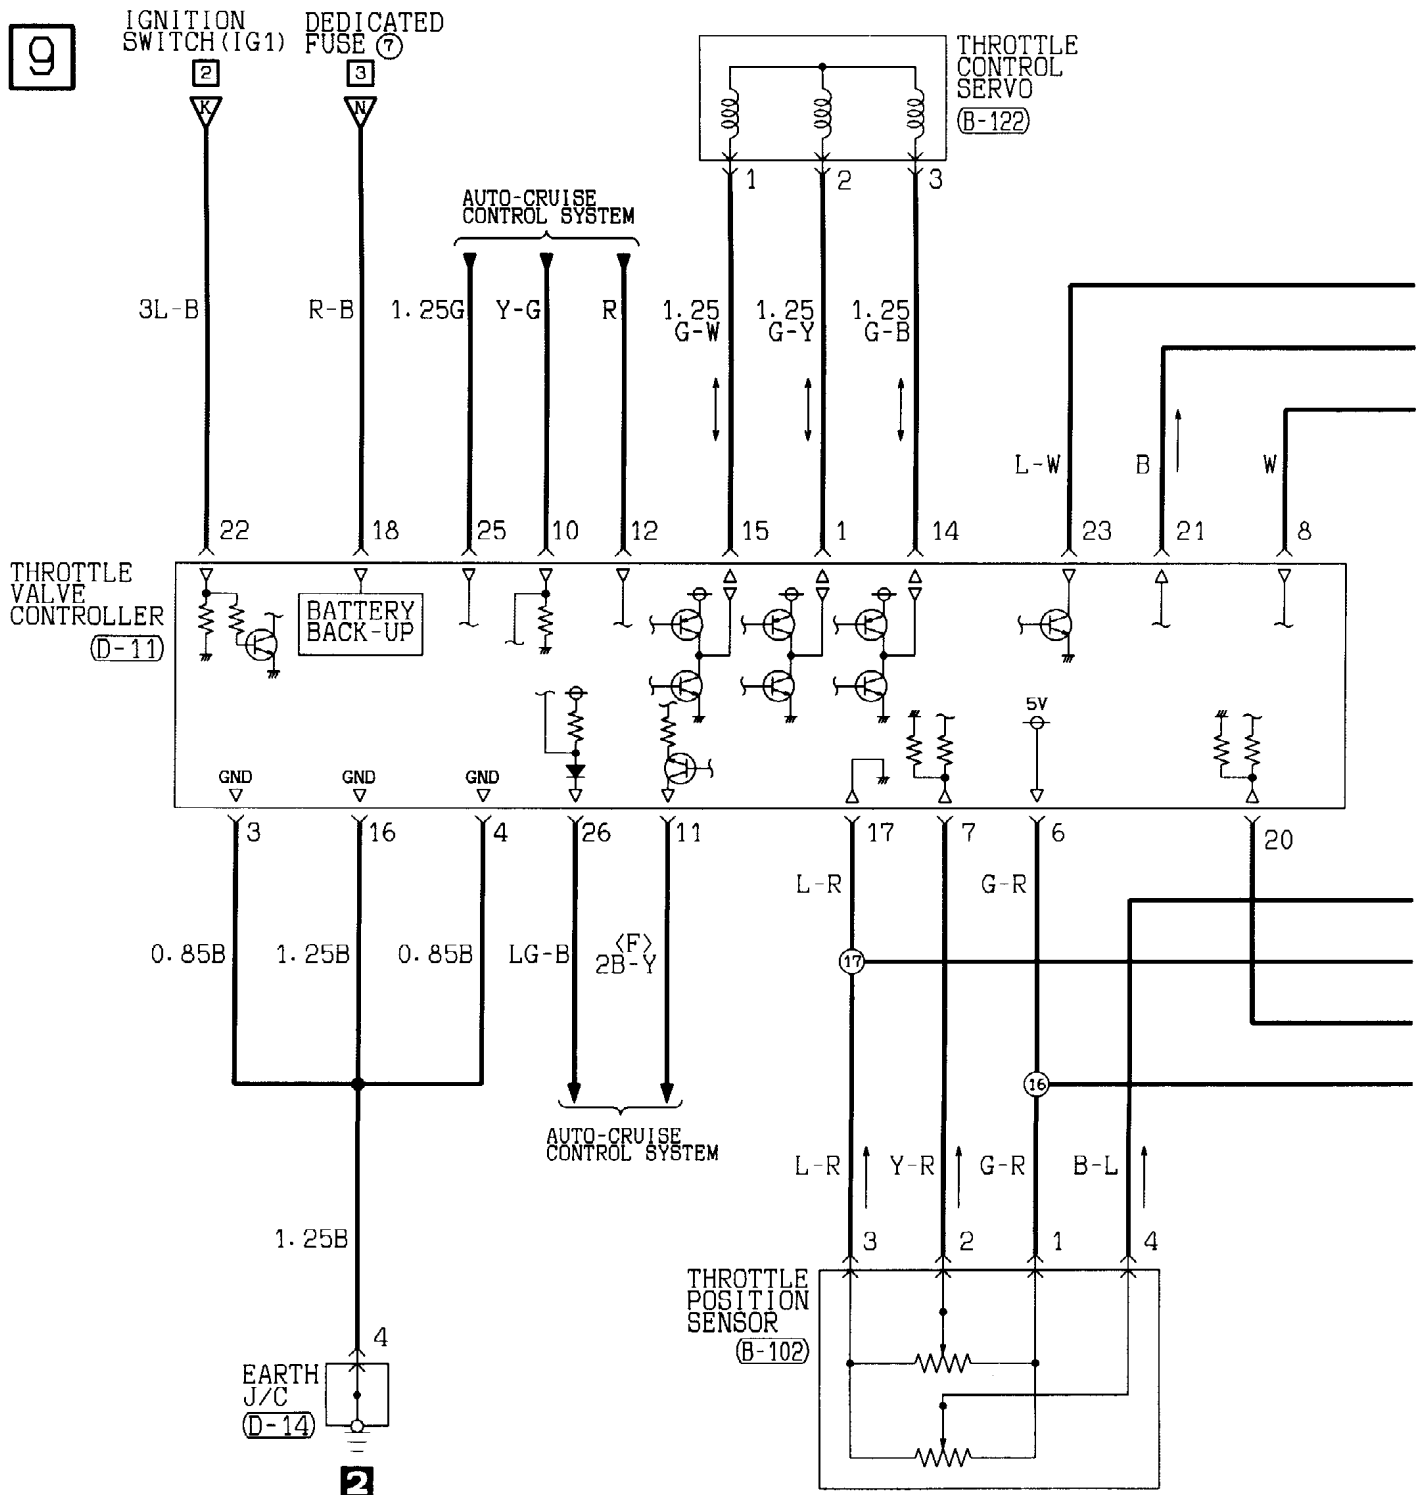

ENGINE CONTROL SYSTEM <6G7-GDI-A/T (L.H. drive vehicles)> (CONTINUED)

(B-05) (B-51) (B-60)
MU802661 (MU801211) (MU802056)

(B-102) (MU802724)

(B-122) (MU802078)

(D-11) (MU801825)

(D-14) (MU801335)

(D-135) (MU802073)