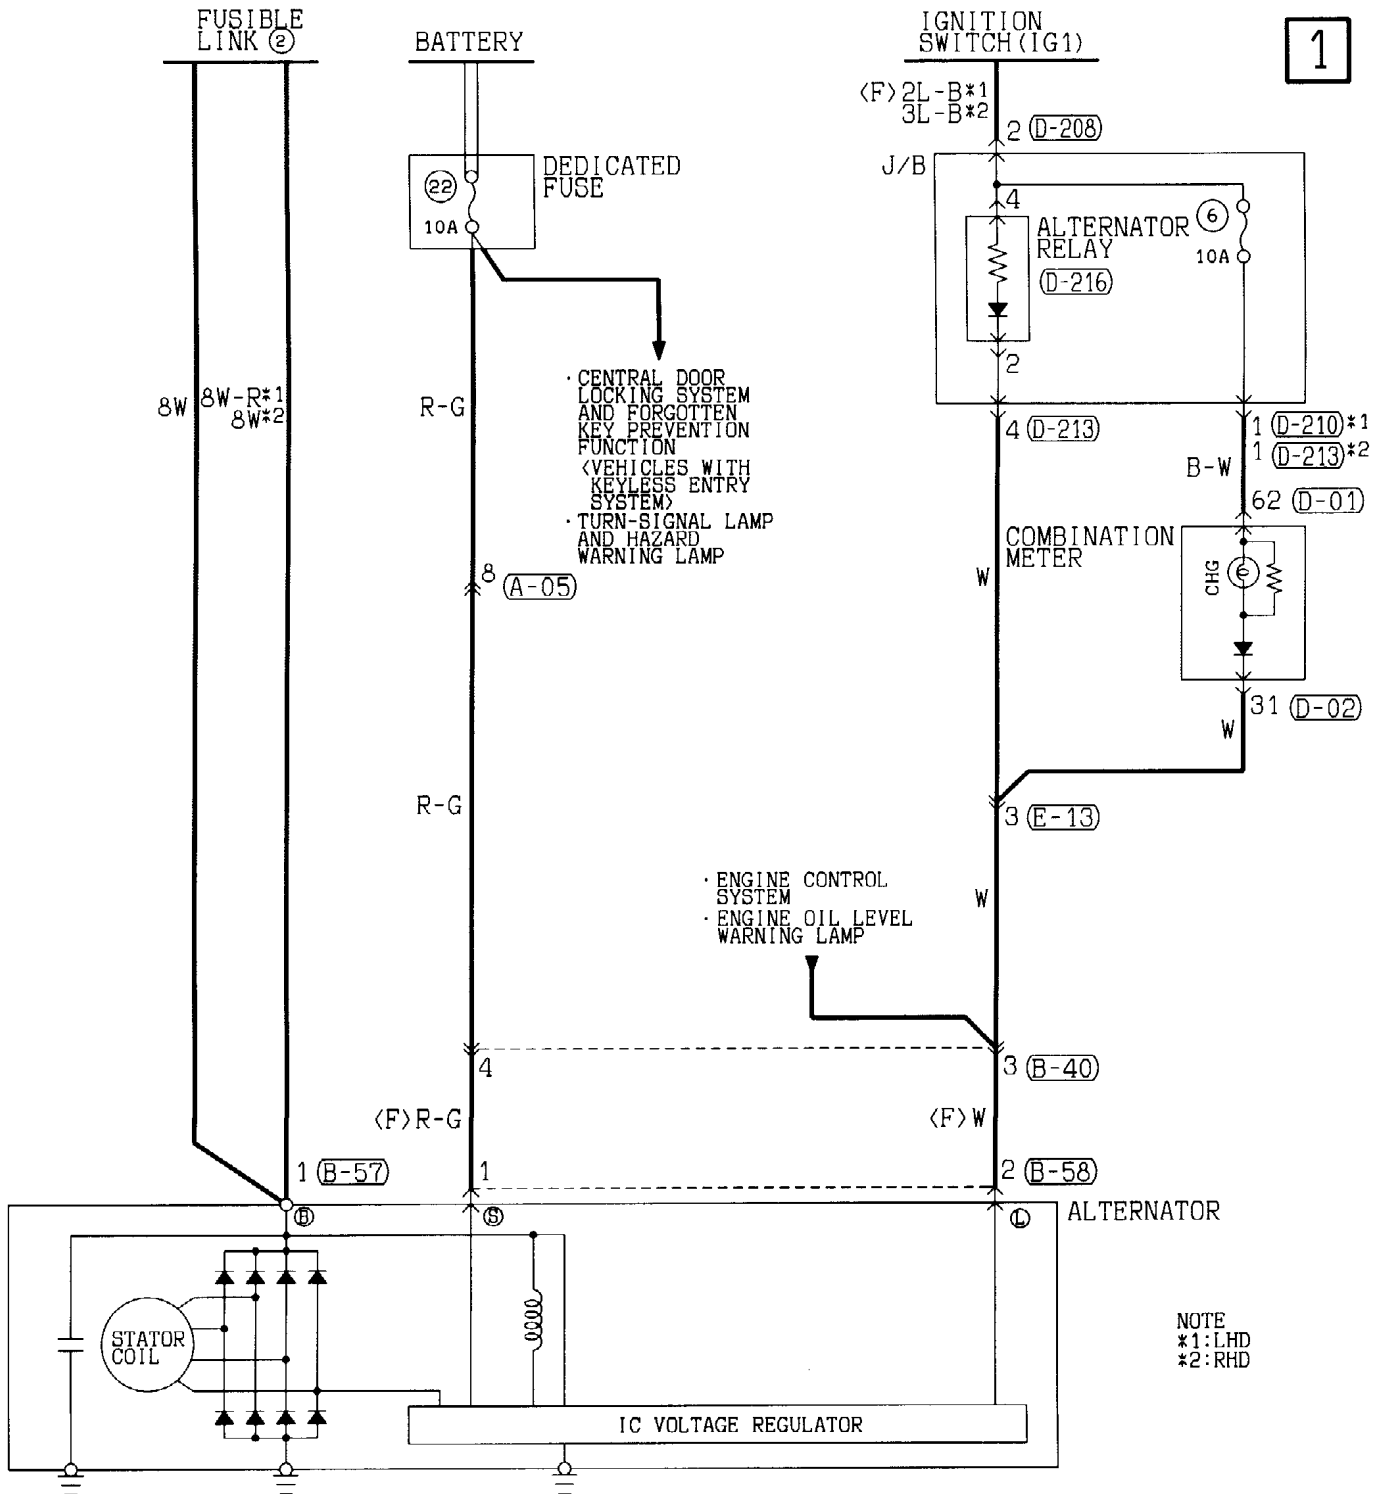

CHARGING SYSTEM

90100071128

4D5

NOTE
*1: LHD
*2: RHD