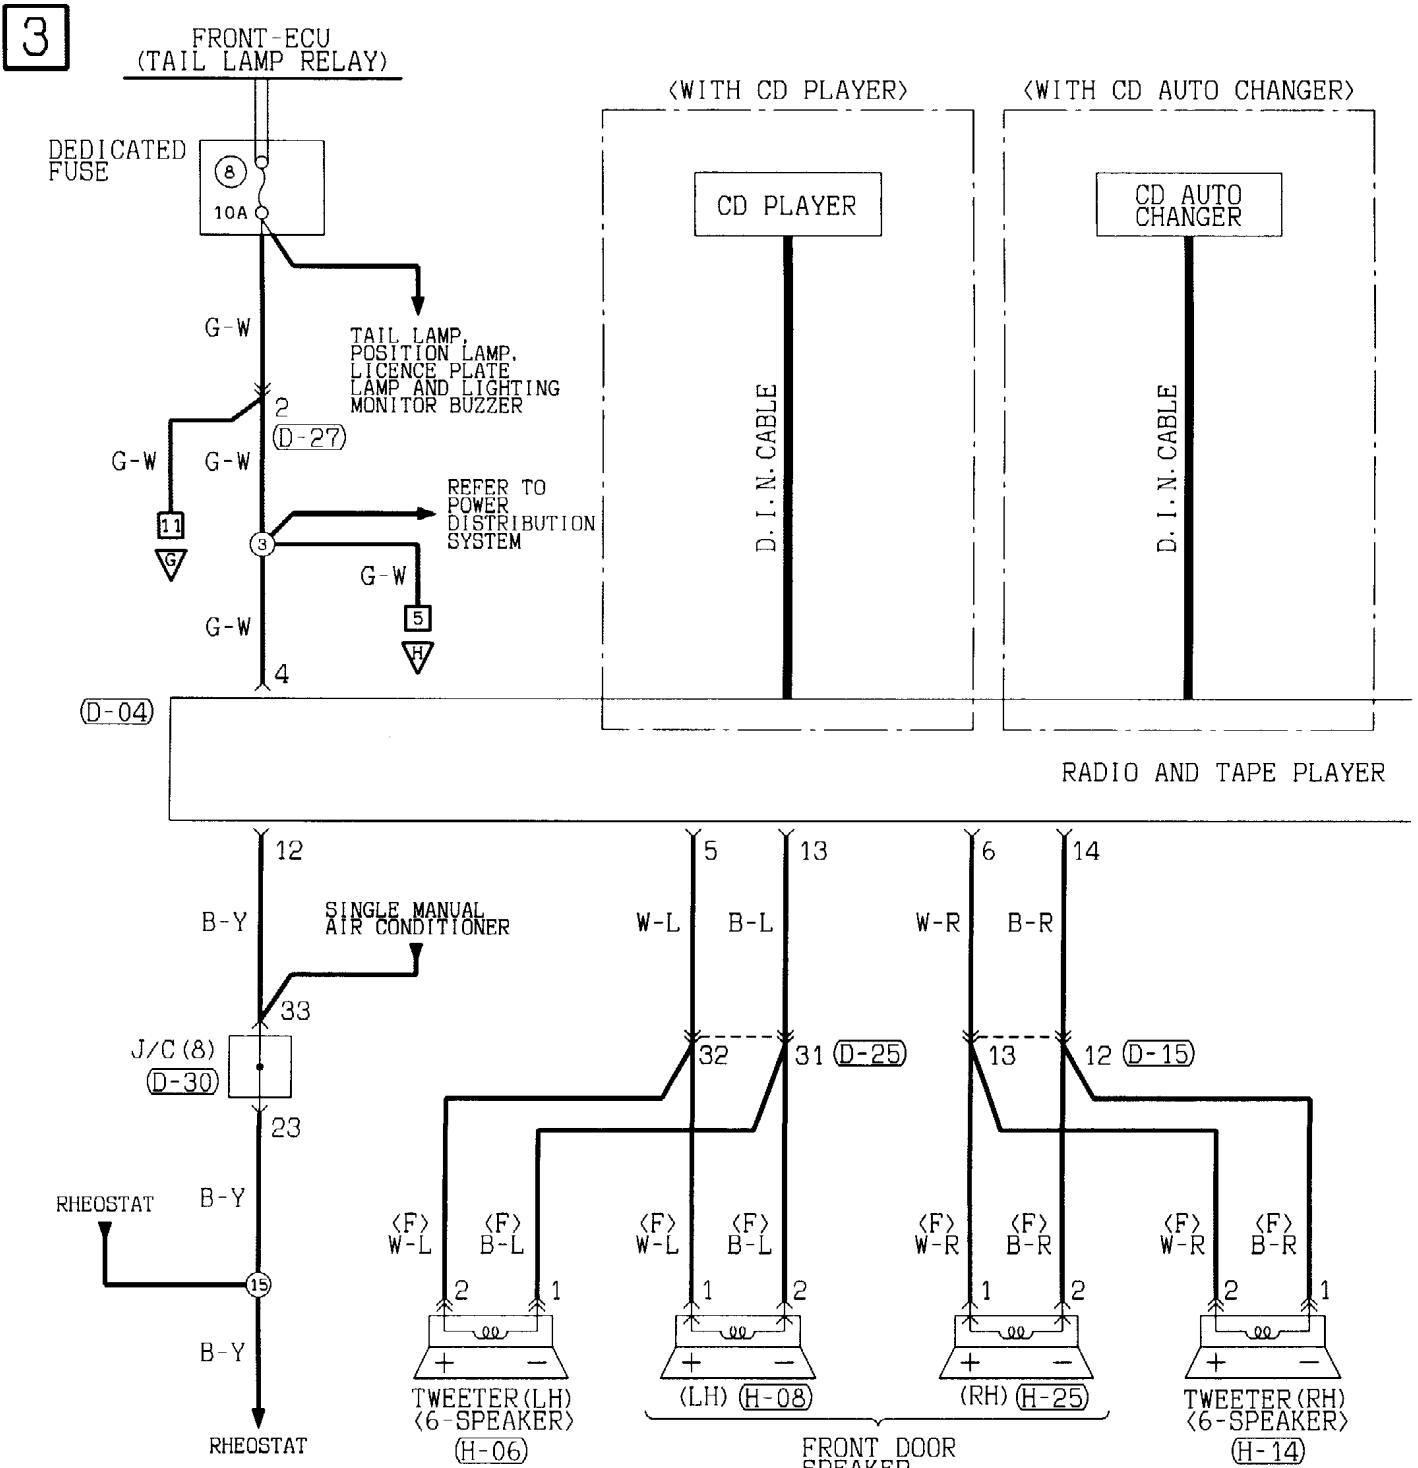

CENTER DISPLAY <L.H. drive vehicles> (CONTINUED)

(D-04)

1	2	3	M	4	5	6	
7	8	9	10	11	12	13	14

(D-15)

Refer to P. 3-762

(D-25)

Refer to P. 3-762

(D-26)

Refer to P. 3-762

(D-27)

Refer to P. 3-762

(D-30)

1	2	3	4	5	6	7	8	9	10	11
12	13	14	15	16	17	18	19	20	21	22
23	24	25	26	27	28	29	30	31	32	33