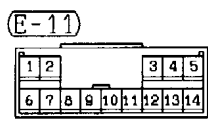

INVECS-II 5A/T <4M4 (L.H. drive vehicles)> (CONTINUED)