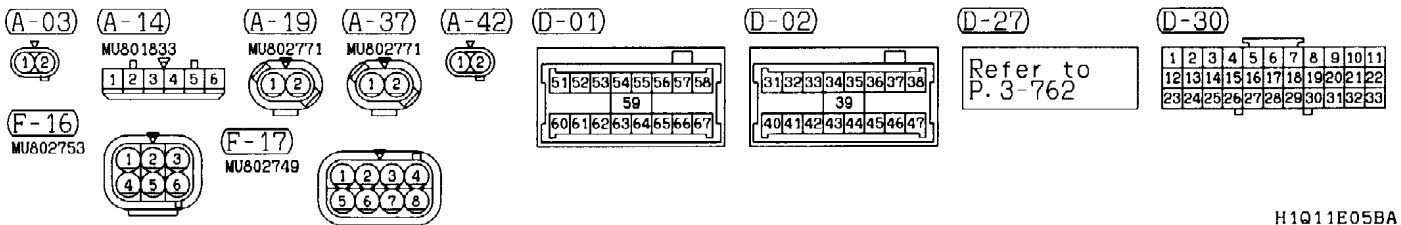

L : Blue  
R : Red  
Y : Yellow

H1Q11E05AB

CENTRAL DOOR LOCKING SYSTEM AND FORGOTTEN KEY PREVENTION FUNCTION <L.H. drive vehicles with keyless entry system> (CONTINUED)

3

4

Wire colour code  
 B : Black  
 BR : Brown  
 W : White  
 V : Violet  
 LG : Light green  
 O : Orange  
 SB : Sky blue