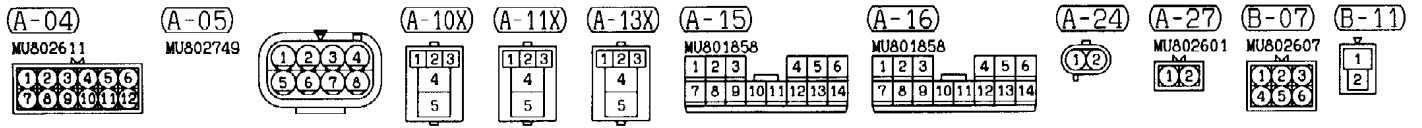

**SINGLE AUTOMATIC AIR CONDITIONER <4D5 (L.H. drive vehicles)>
(CONTINUED)**

3