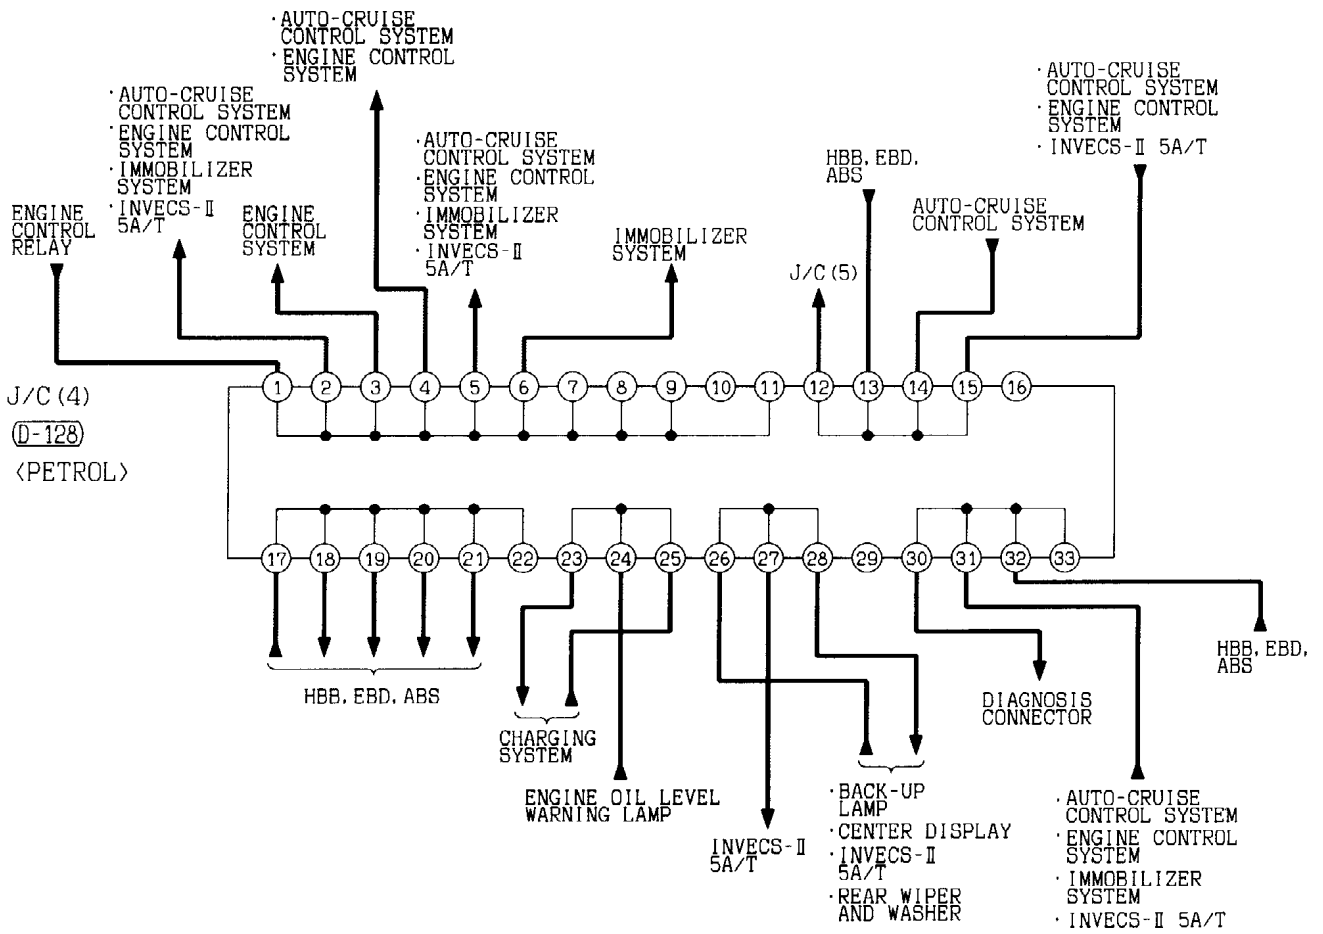

JOINT CONNECTOR (J/C) <L.H. drive vehicles> (CONTINUED)

(D-128)

1	2	3	4	5	6	7	8	9	10	11
12	13	14	15	16	17	18	19	20	21	22
23	24	25	26	27	28	29	30	31	32	33