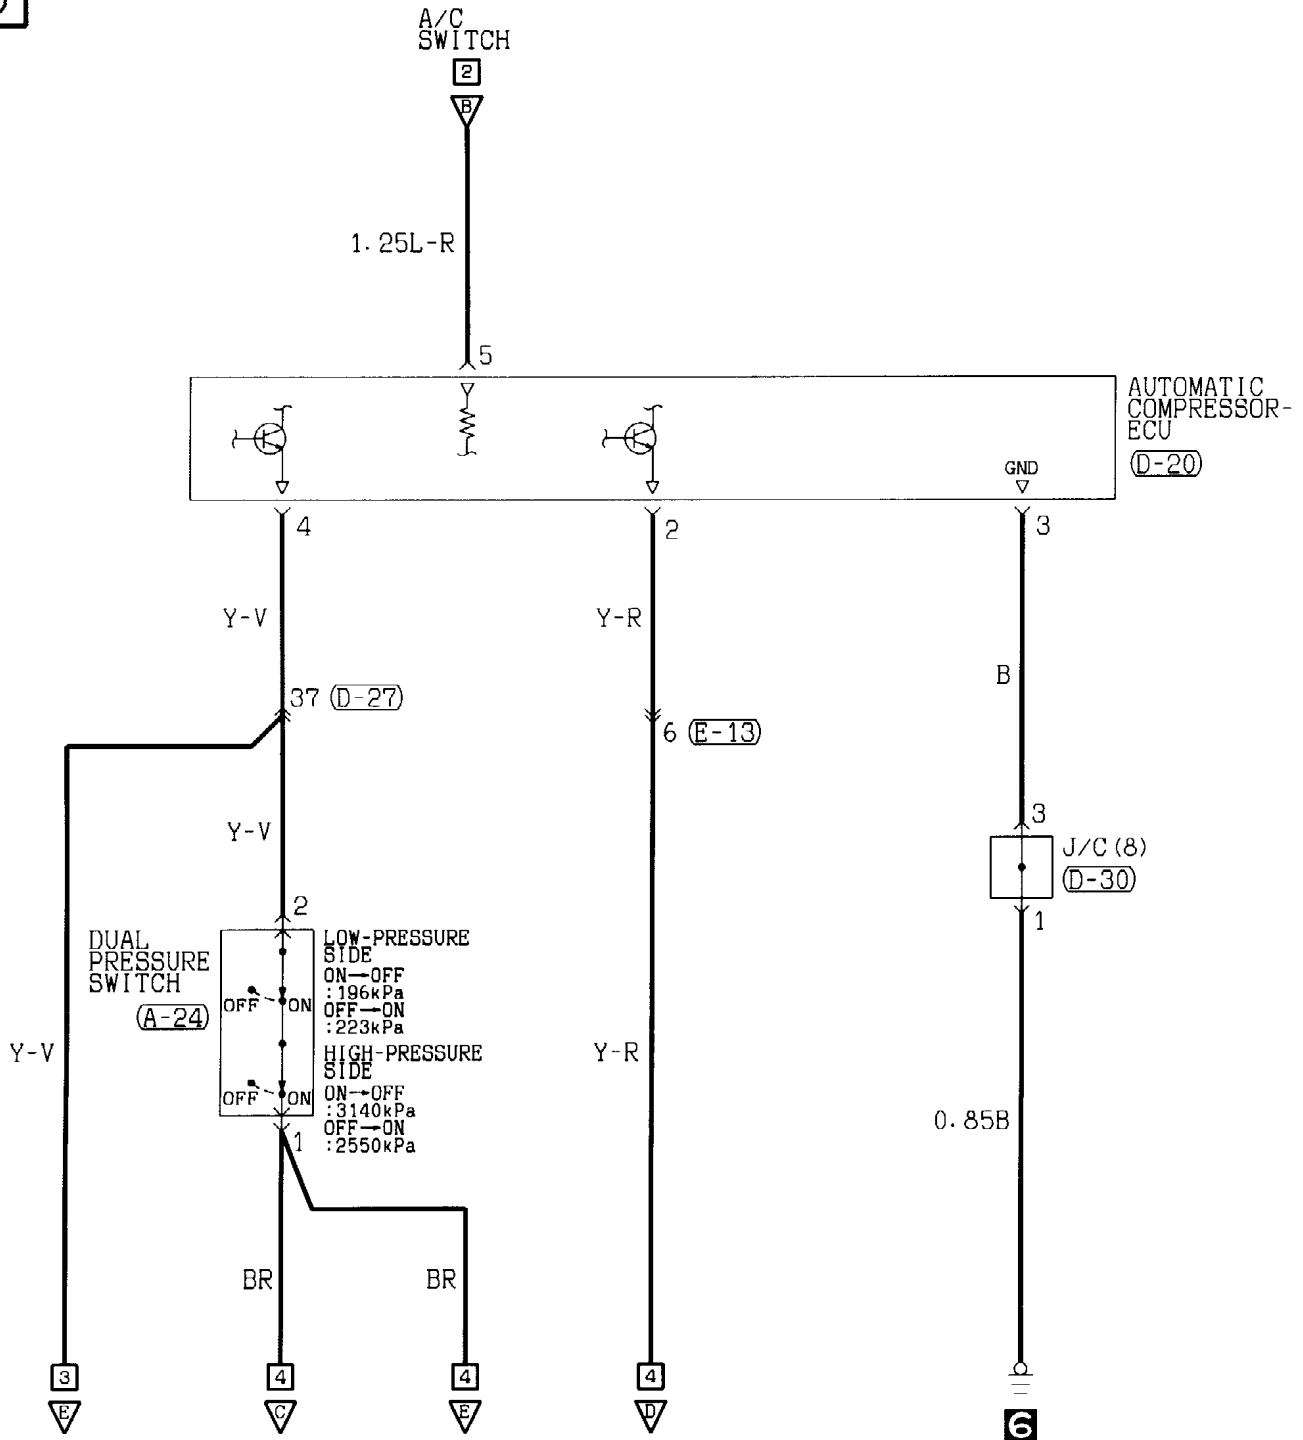

SINGLE MANUAL AIR CONDITIONER <4M4 (R.H. drive vehicles)> (CONTINUED)

5