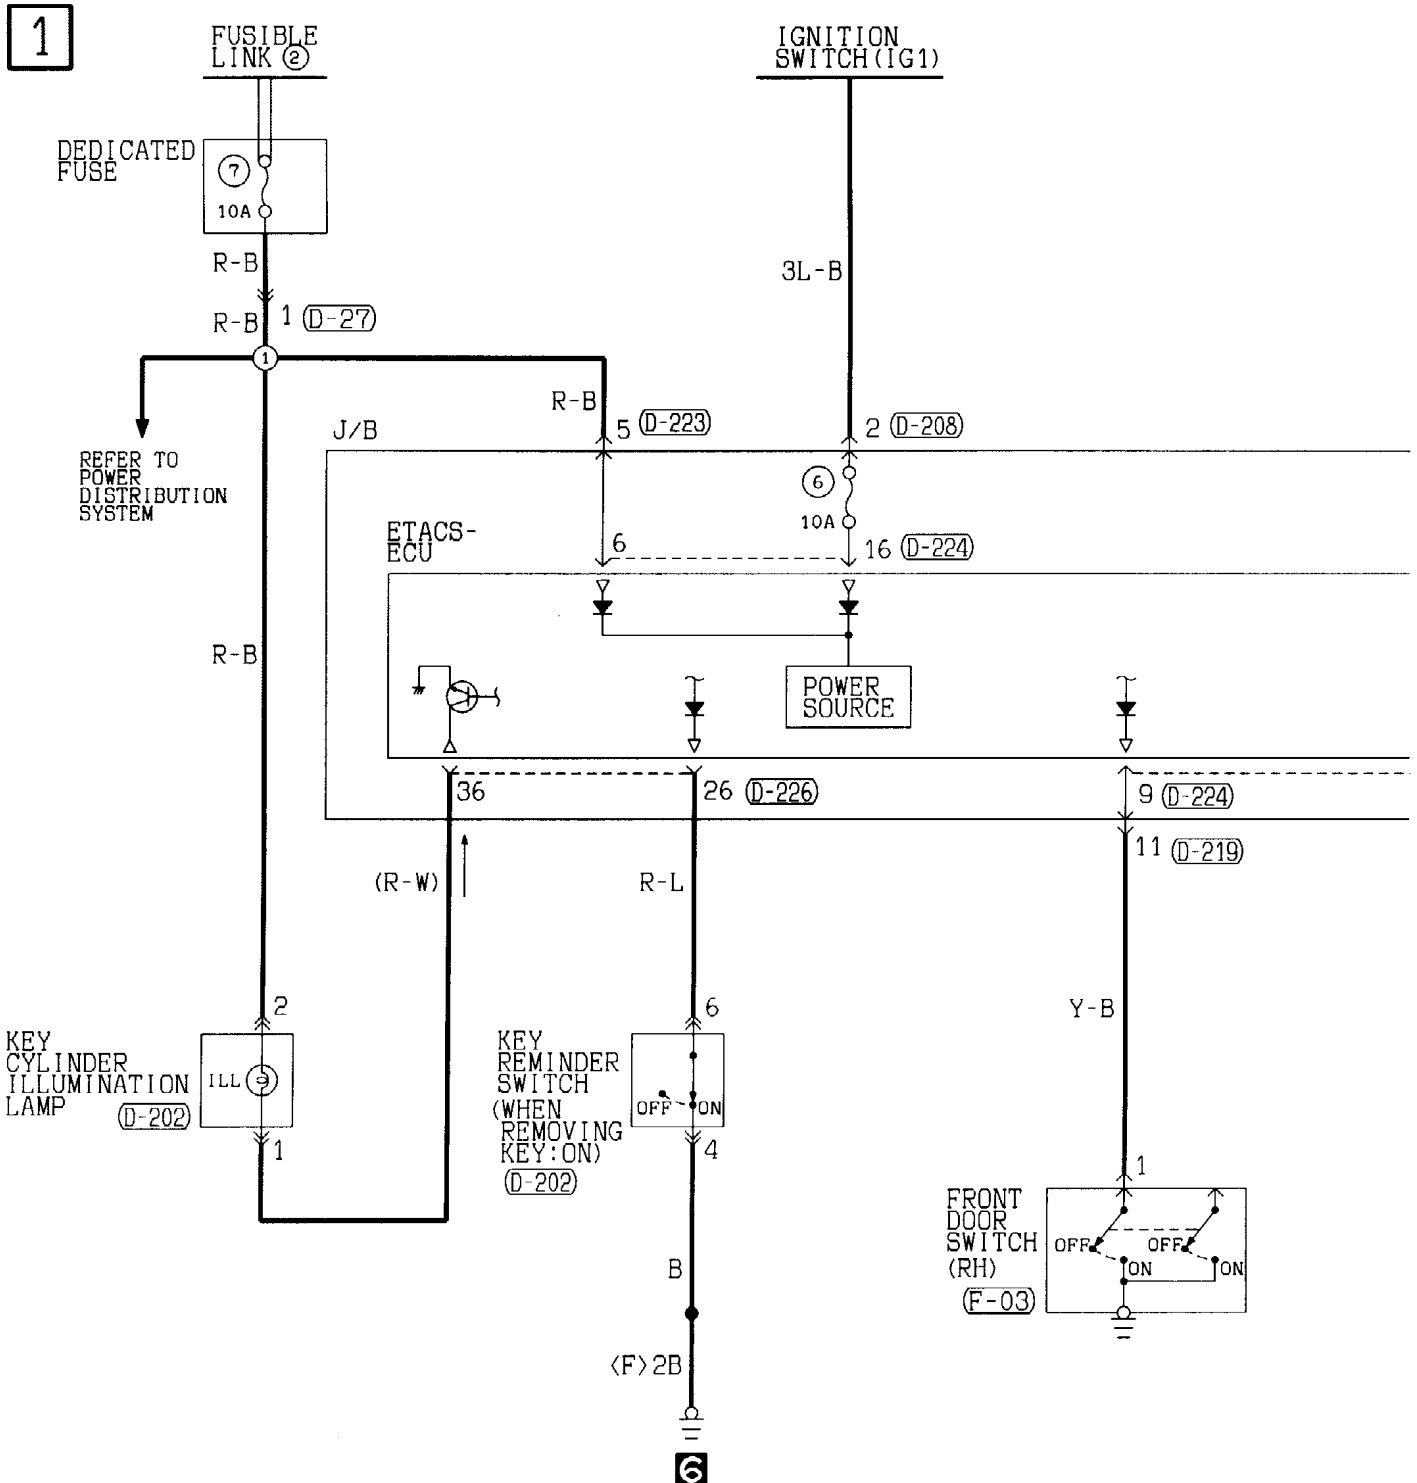

IGNITION KEY CYLINDER ILLUMINATION LAMP

90100260548

R.H. drive vehicles