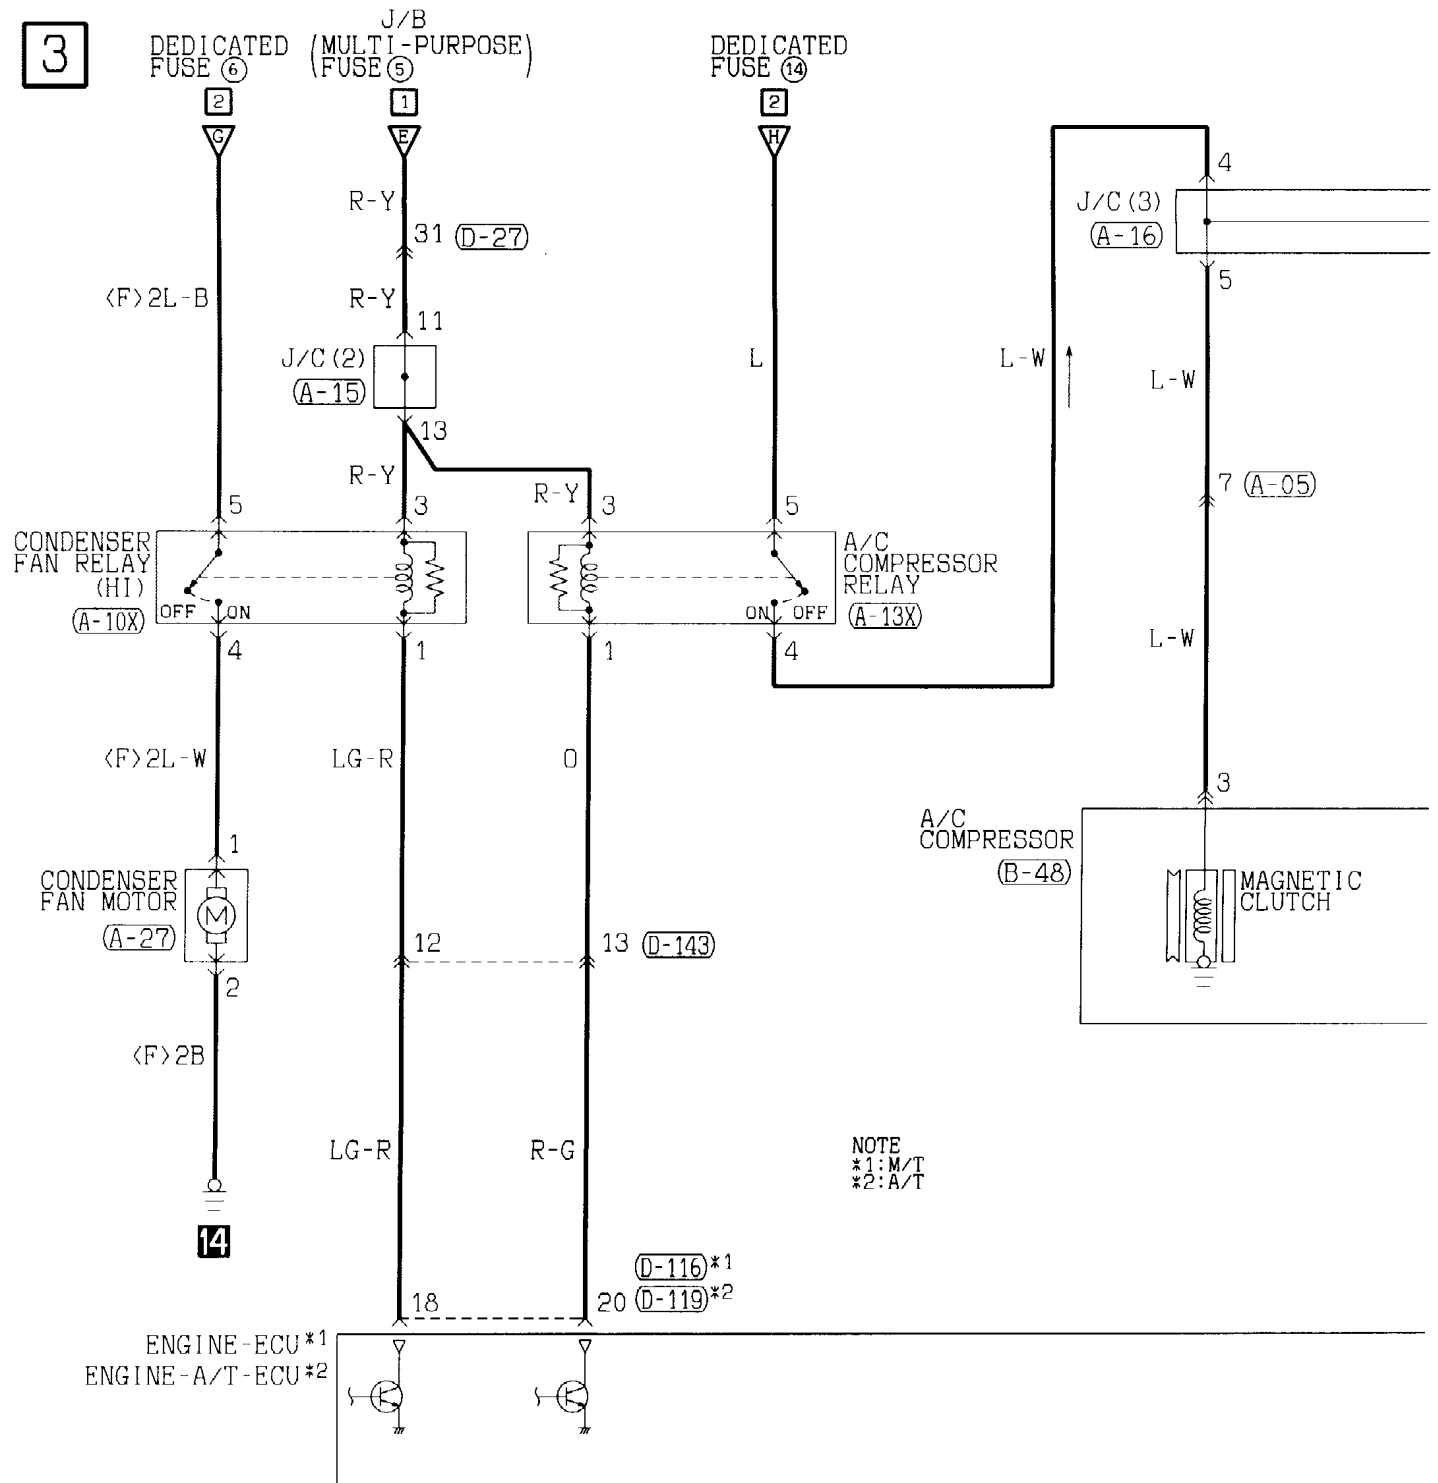

DUAL AUTOMATIC AIR CONDITIONER <6G7 (R.H. drive vehicles)> (CONTINUED)

NOTE
*1: M/T
*2: A/T

(A-05) MU802749 	(A-10X) 	(A-13X) 	(A-15) MU801858 	(A-16) MU801858 	(A-24) 	(A-27) MU802601 	(B-04) (MU802724) 	(B-48) MU802603 	Refer to P. 3-762
(D-119) (MU803784) 	(D-120) (MU803781) 	(D-121) (MU803782) 	(D-131) (MU801585)