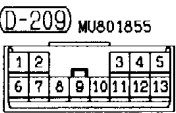

TURN-SIGNAL LAMP AND HAZARD WARNING LAMP <L.H. drive vehicles>
(CONTINUED)