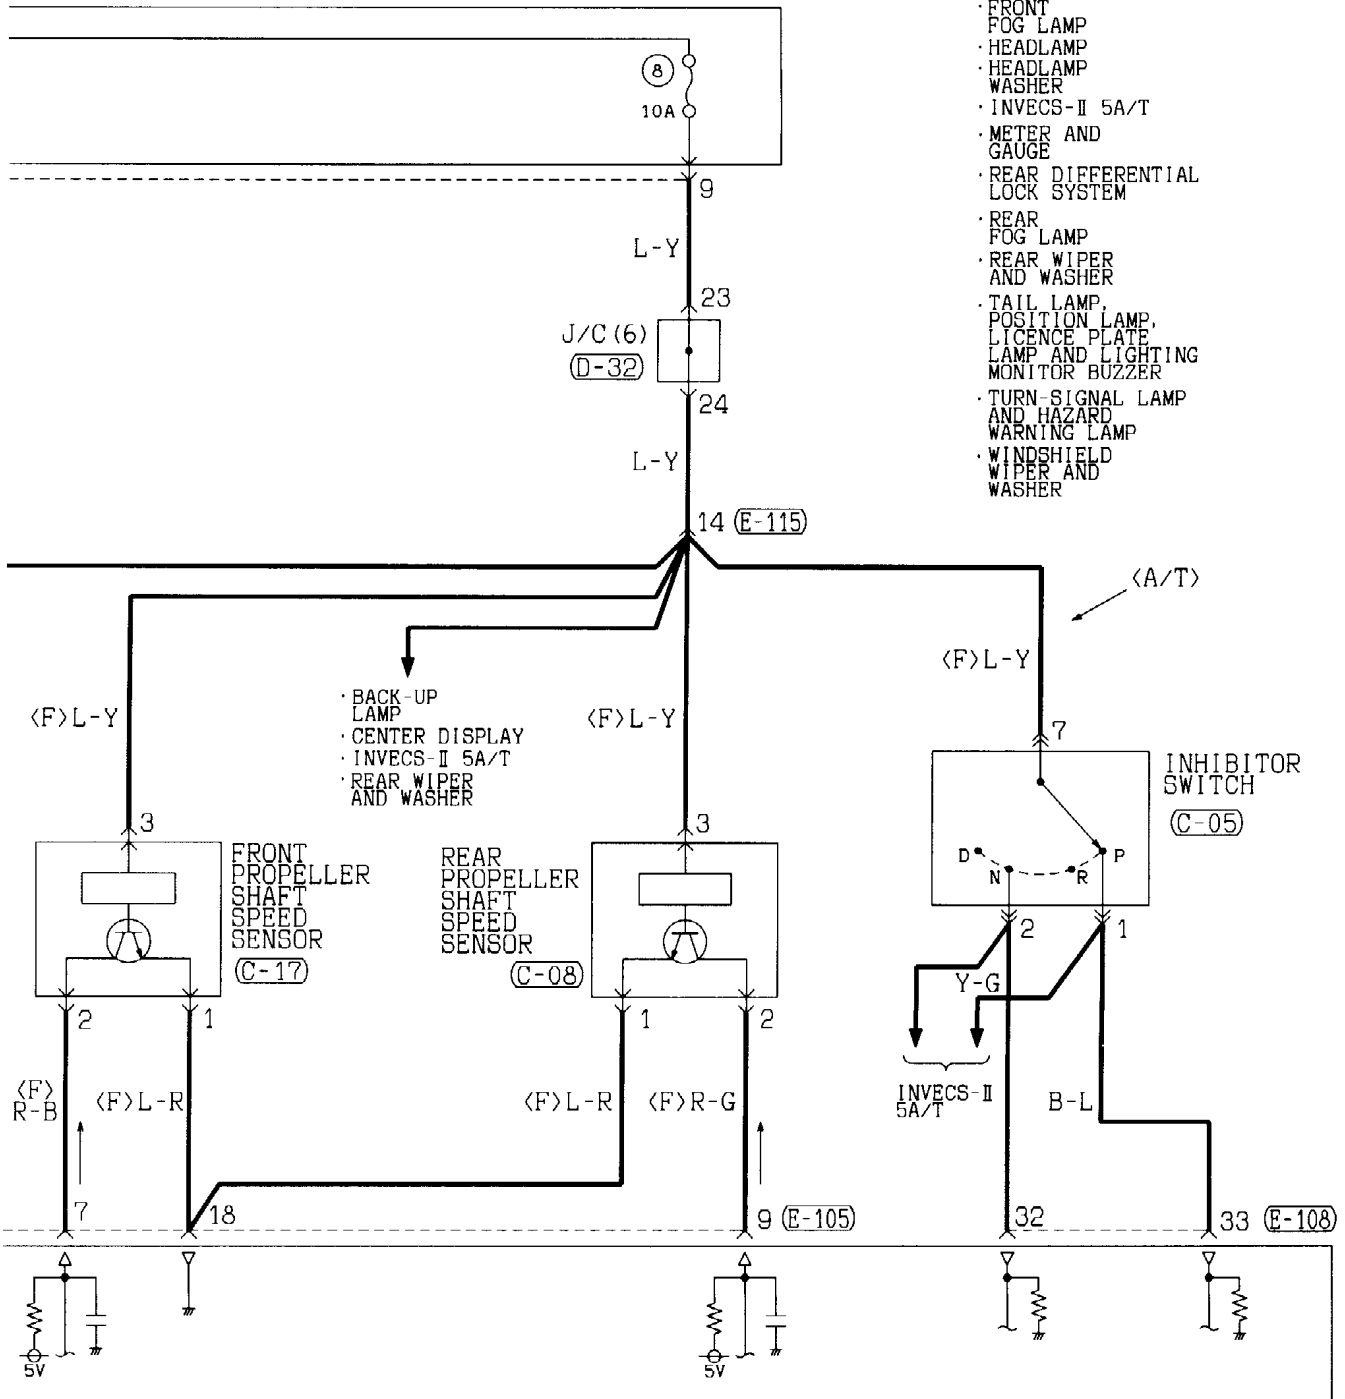

2

NOTE

- *: AUTO-CRUISE CONTROL SYSTEM
- ENGINE CONTROL SYSTEM
- FRONT FOG LAMP
- HEADLAMP
- HEADLAMP WASHER
- INVECS-II 5A/T
- METER AND GAUGE
- REAR DIFFERENTIAL LOCK SYSTEM
- REAR FOG LAMP
- REAR WIPER AND WASHER
- TAIL LAMP, POSITION LAMP, LICENCE PLATE LAMP AND LIGHTING MONITOR BUZZER
- TURN SIGNAL LAMP AND HAZARD WARNING LAMP
- WINDSHIELD WIPER AND WASHER

(D-27)

Refer to P. 3-762

(D-32)

1	2	3	4	5	6	7	8	9	10	11
12	13	14	15	16	17	18	19	20	21	22
23	24	25	26	27	28	29	30	31	32	33

(D-143) MU801855

1	2	3	4	5
6	7	8	9	10
11	12	13		

(D-208) MU801331

1	2
3	4
5	6

(D-210) (MU801860)

1	2	3	4	5
6	7	8	9	10
11	12	13		

(D-213) MU801847

1	2	3	4
5	6	7	8
9	10	11	

(E-19) MU801447

1	2
3	4
5	6

Wire colour code
B:Black LG:Light green G:Green L:Blue W:White SB:Sky blue
BR:Brown O:Orange GR:Gray R:Red P:Pink V:Violet