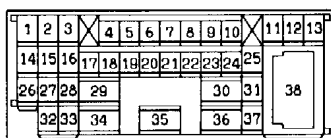

9

(A-24)

(D-20)

(D-27)

(D-30)

NOTES

DUAL MANUAL AIR CONDITIONER

90100550973