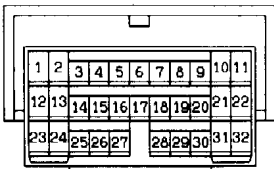

POWER WINDOWS

90100460948

Long wheelbase models <R.H. drive vehicles>