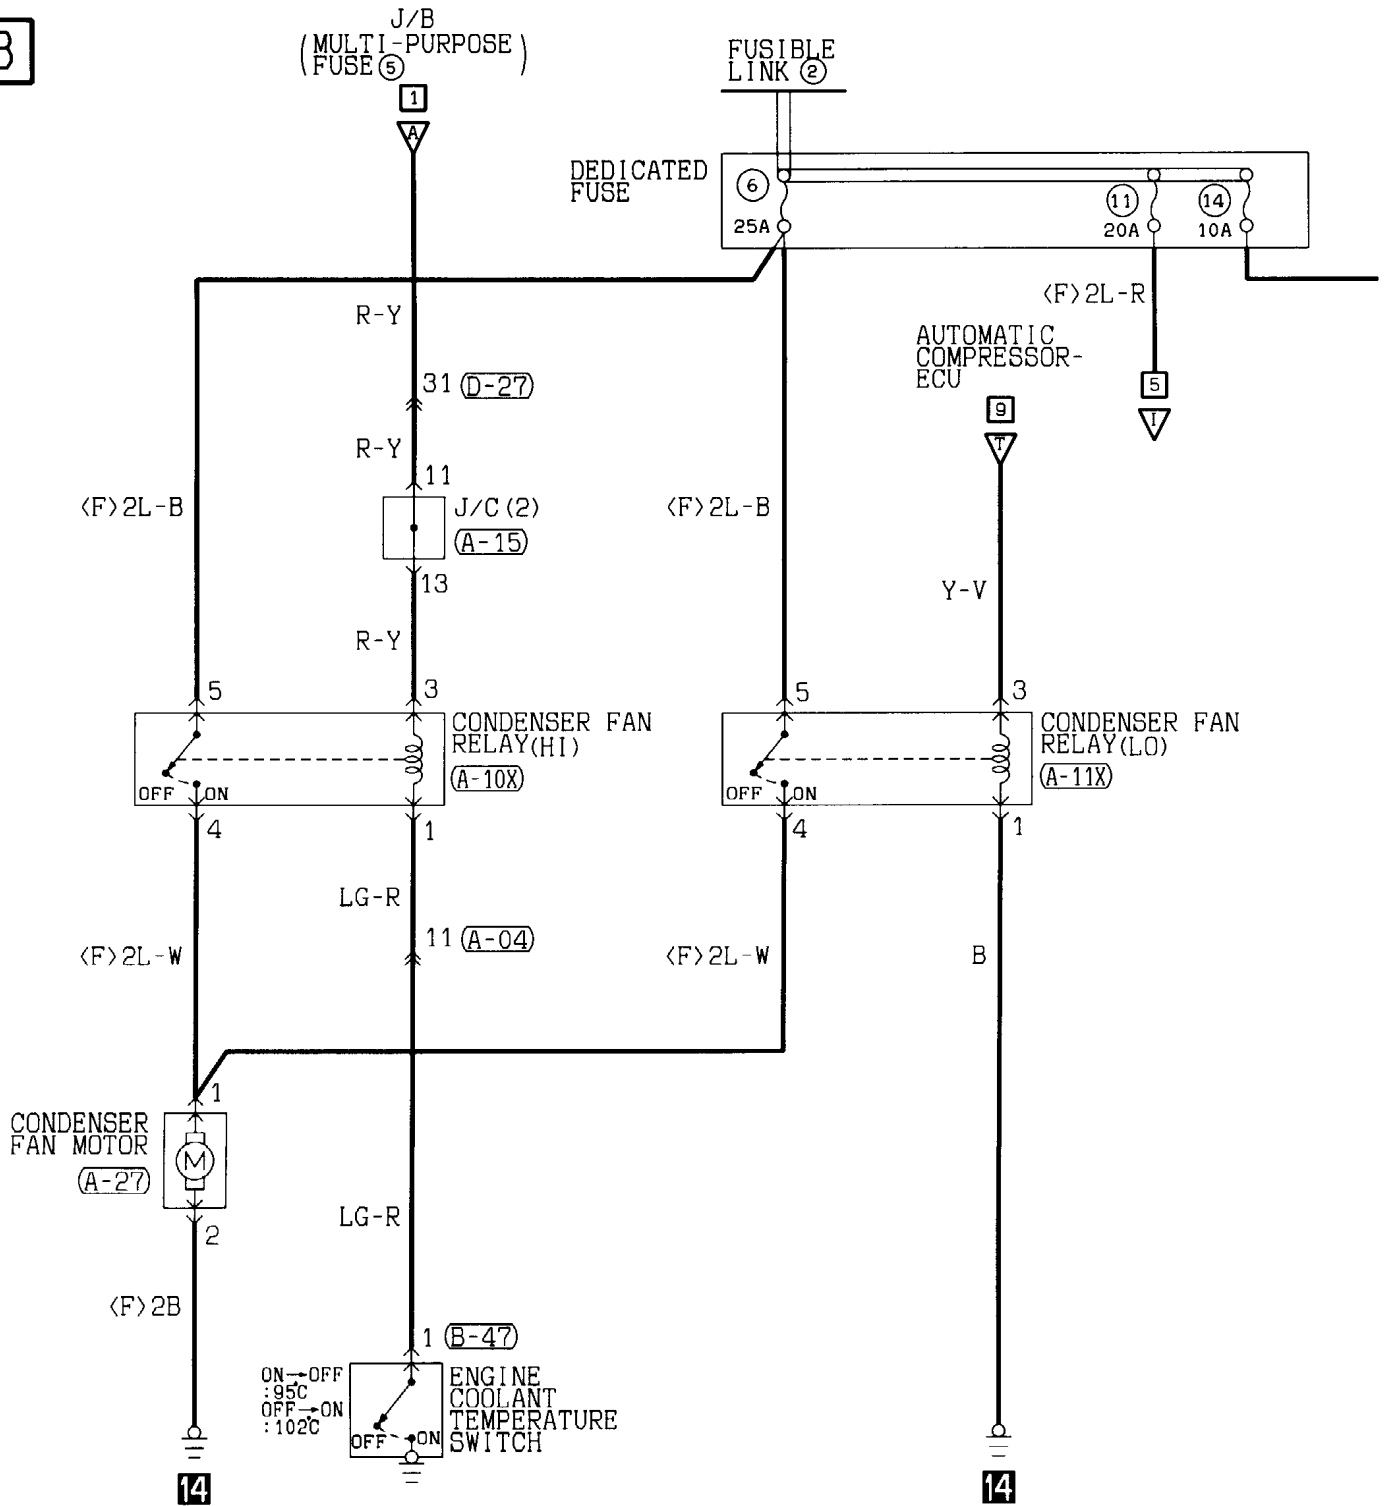

DUAL MANUAL AIR CONDITIONER <4D5 (L.H. drive vehicles without rear heater)> (CONTINUED)

3