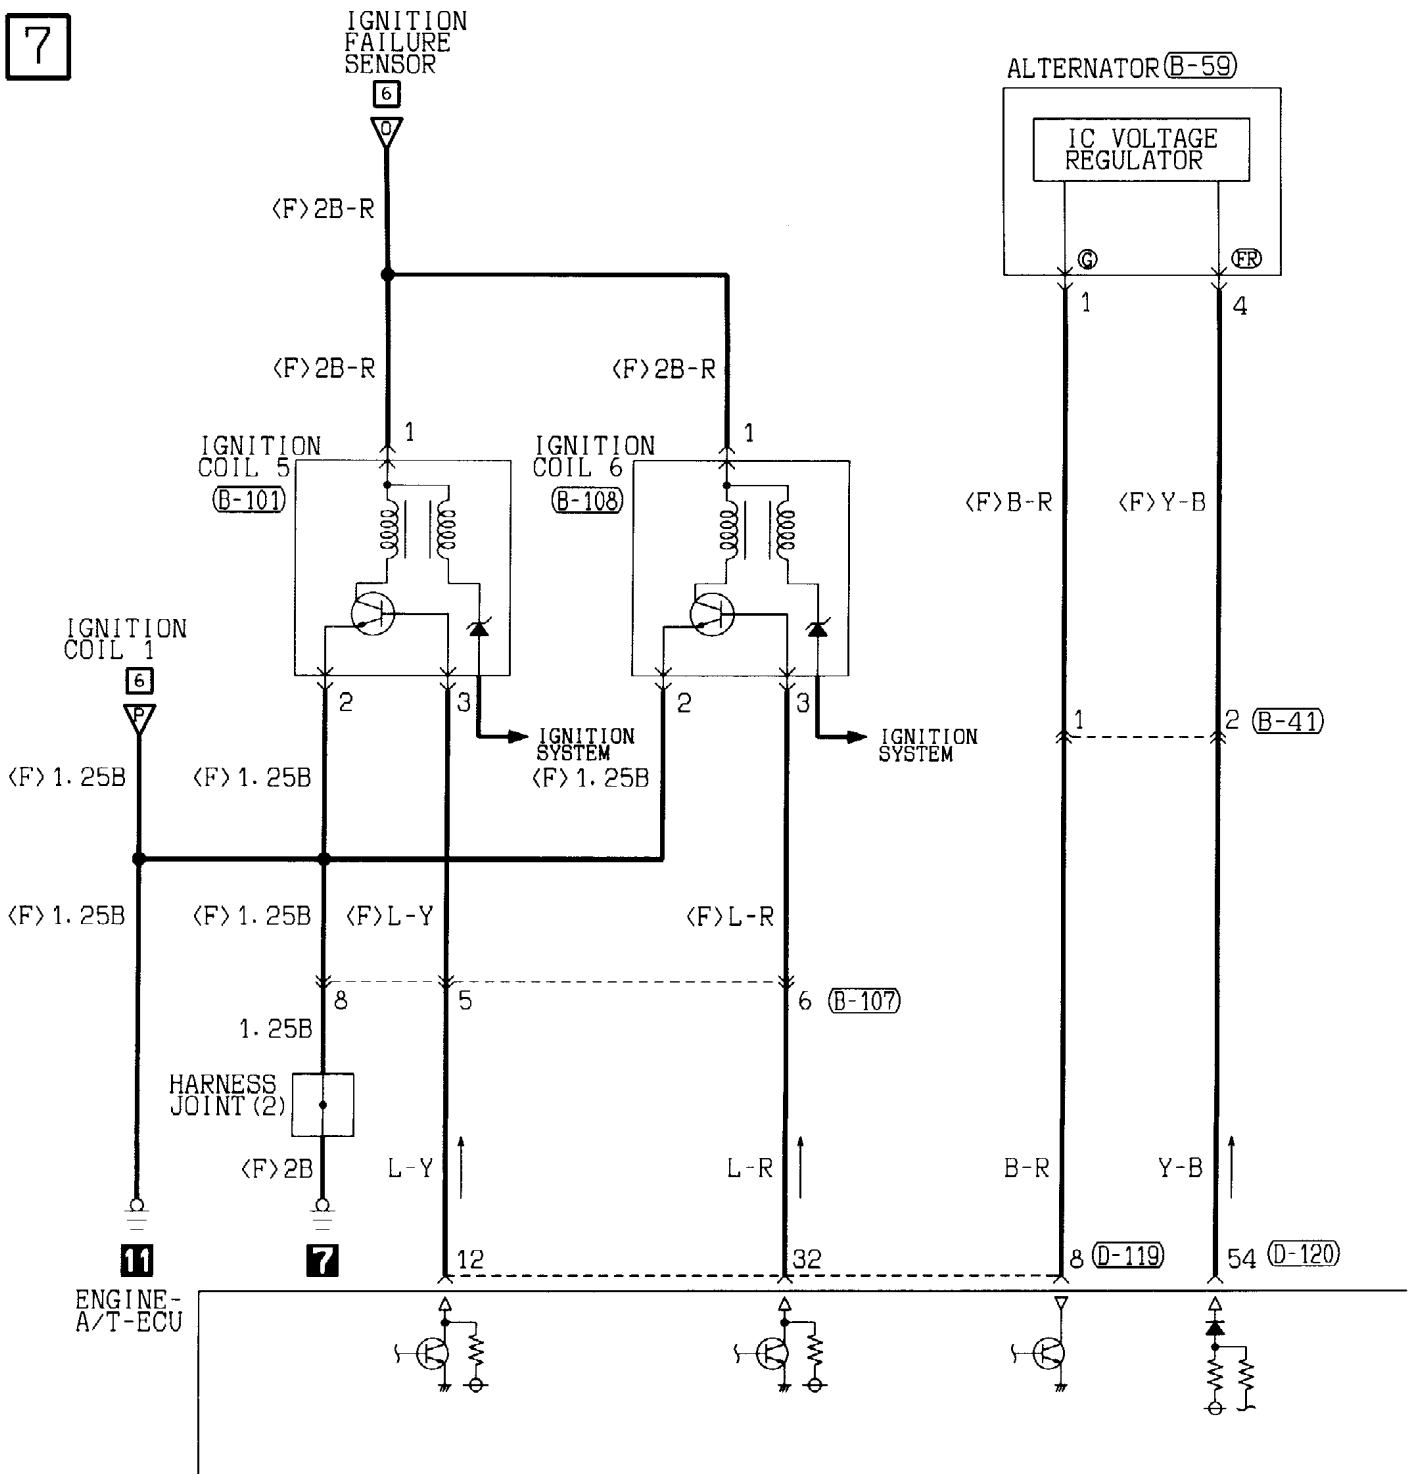

ENGINE CONTROL SYSTEM <6G7-GDI-A/T (L.H. drive vehicles)> (CONTINUED)

7

- (B-41)
  MU802083
- (B-59)
  (MU802046)
- (B-101)
  (MU802053)
- (B-103)
- (B-104)
- (B-105)
  MU802611
- (B-107)
  MU802609
- (B-108)
  (MU802053)
- (B-114)
- (B-115)
- (B-117)
- (B-118)