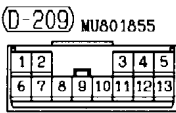

2

Wire colour code
B : Black
BR : Brown
W : White
V : Violet
LG : Light green
O : Orange
SB : Sky blue

G : Green
GR : Gray
P : Pink
L : Blue
R : Red
Y : Yellow