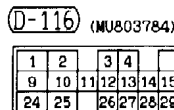

IGNITION SYSTEM (CONTINUED)

3

NOTE
*1:M/T
*2:A/T

Wire colour code
B : Black   LG : Light green   G : Green   L : Blue
BR : Brown   O : Orange   GR : Gray   R : Red
W : White   SB : Sky blue   P : Pink   Y : Yellow
V : Violet

H1903E00BA