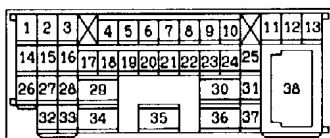

5

(A-24)

(D-20)

(D-27)

(D-30)

NOTES

SINGLE MANUAL AIR CONDITIONER

90100550904