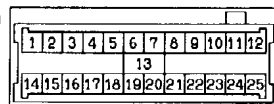

ROOM LAMP, REAR PERSONAL LAMP AND LUGGAGE COMPARTMENT LAMP
<Short wheelbase models (L.H. drive vehicles)> (CONTINUED)

3

(D-01)

(D-03)

(D-26)

Refer to P. 3-762

(D-32)

(D-124)

Refer to P. 3-762

(D-207)

(D-209) MU801855

(D-218)

(D-224)

(F-03)

(F-20)

(G-03)