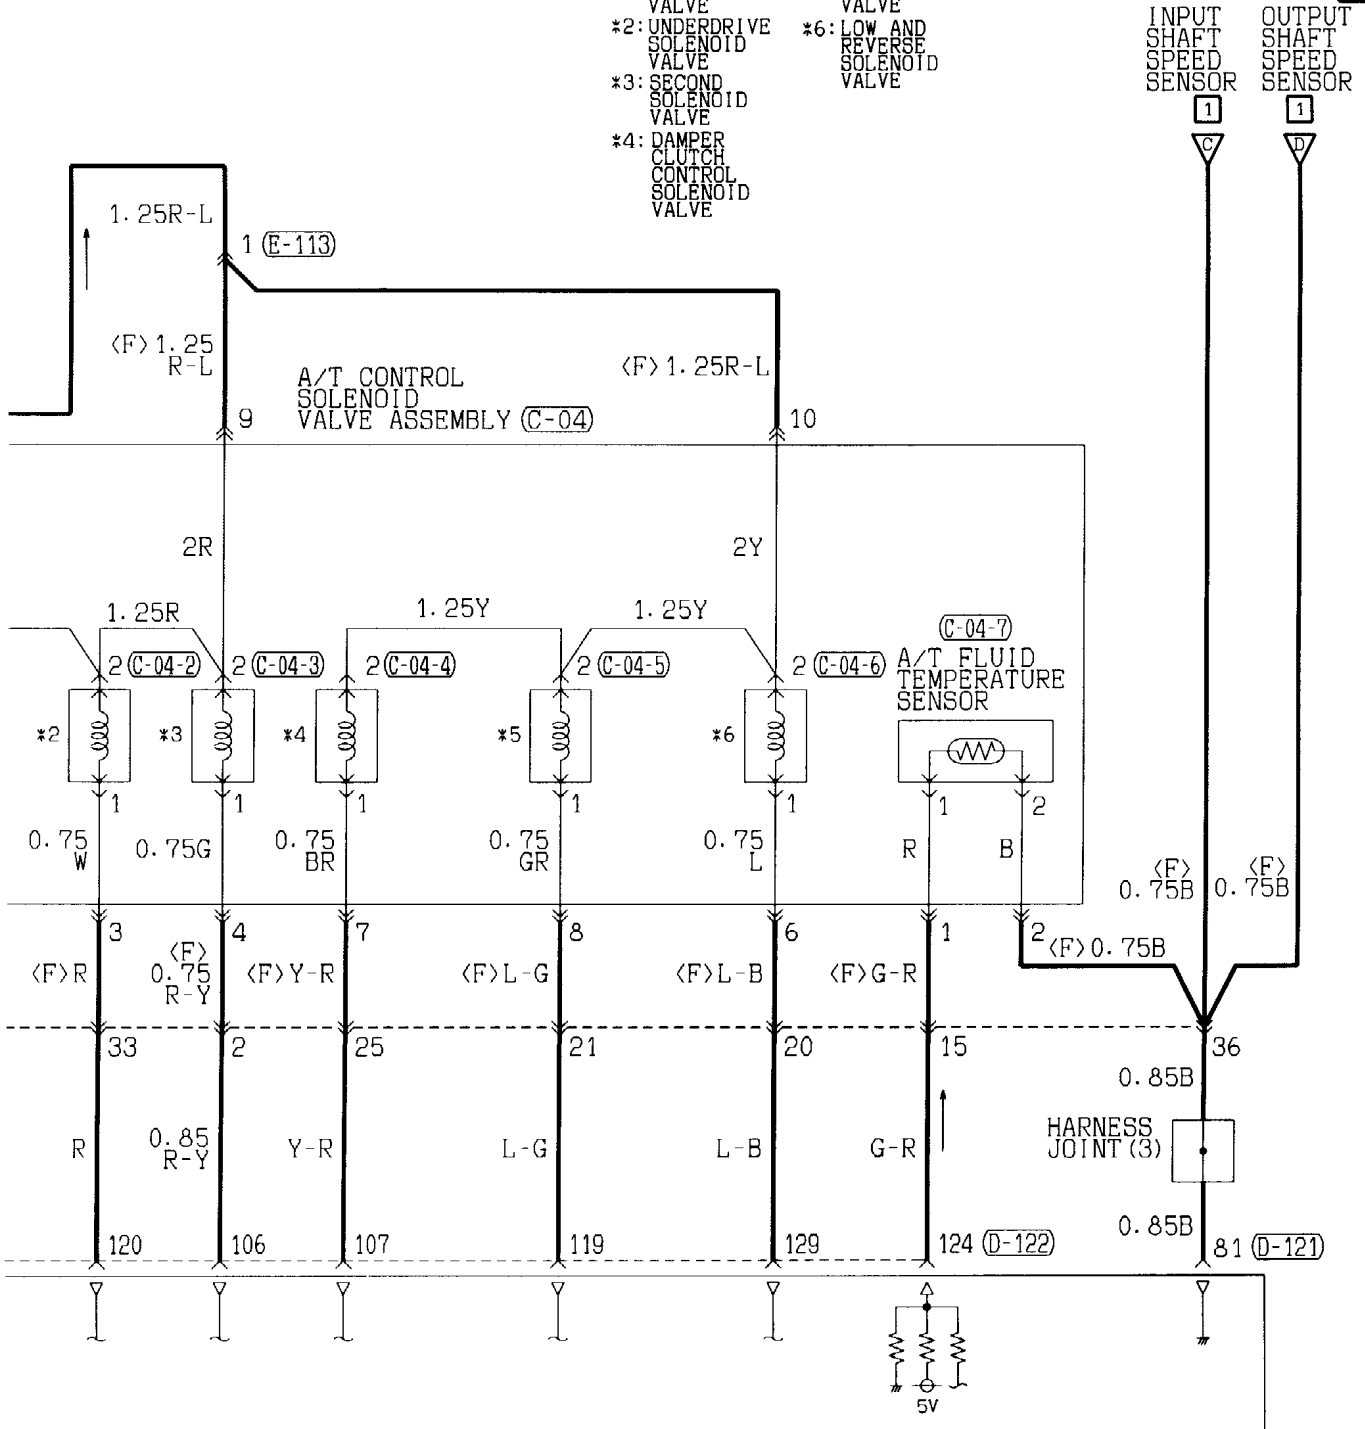

1. NOTE
2. *1: OVERDRIVE SOLENOID VALVE
   - *2: UNDERDRIVE SOLENOID VALVE
   - *3: SECOND SOLENOID VALVE
   - *4: DAMPER CLUTCH CONTROL SOLENOID VALVE
   - *5: REDUCTION SOLENOID VALVE
   - *6: LOW AND REVERSE SOLENOID VALVE

4

(D-120) (MU803781)

41	42	43		44	45	46
47	48	49	50	51	52	53
54	55	56	57	58	59	60
61	62	63	64	65	66	

(D-121) (MU803782)

71	72	73	74		75	76	77
78	79	80	81	82	83	84	85
86	87	88	89	90	91	92	93
94	95	96	97	98			

(D-122) (MU803783)

101	102	103	104		105	106	107
108	109	110	111	112	113	114	115
116	117	118	119	120	121	122	123
124	125	126	127	128	129	130	

(D-128)

1	2	3	4	5	6	7	8	9	10	11
12	13	14	15	16	17	18	19	20	21	22
23	24	25	26	27	28	29	30	31	32	33

(E-113)

Refer to P. 3-762

Wire colour code
B : Black LG: Light green G : Green L : Blue W : White Y : Yellow SB: Sky blue
BR: Brown O : Orange GR: Gray R : Red P : Pink V : Violet