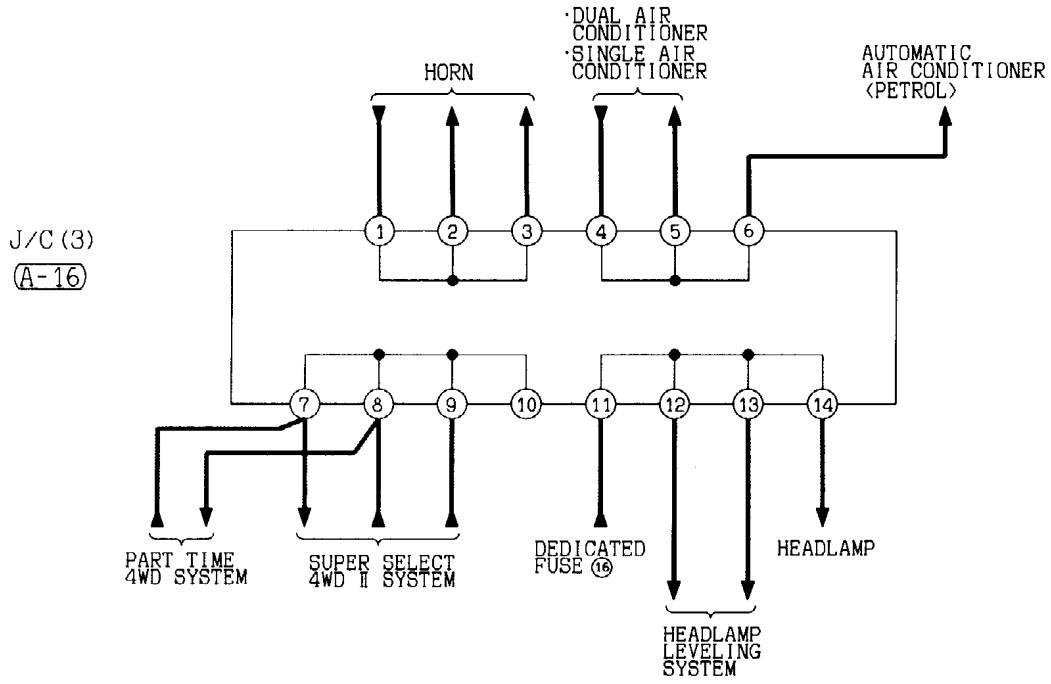

AV0285AE

AV0286AE

NOTE  
 \*1: LHD  
 \*2: RHD

JOINT CONNECTOR (J/C)

90101420358

L.H. drive vehicles

NOTE  
 IN ACTUAL VEHICLES, ANY OF THE TERMINALS CONNECTED IN J/C ARE USED.  
 THE TERMINALS DESCRIBED IN THE CIRCUIT DIAGRAM MAY NOT BE  
 IDENTICAL TO THOSE OF THE VEHICLES.