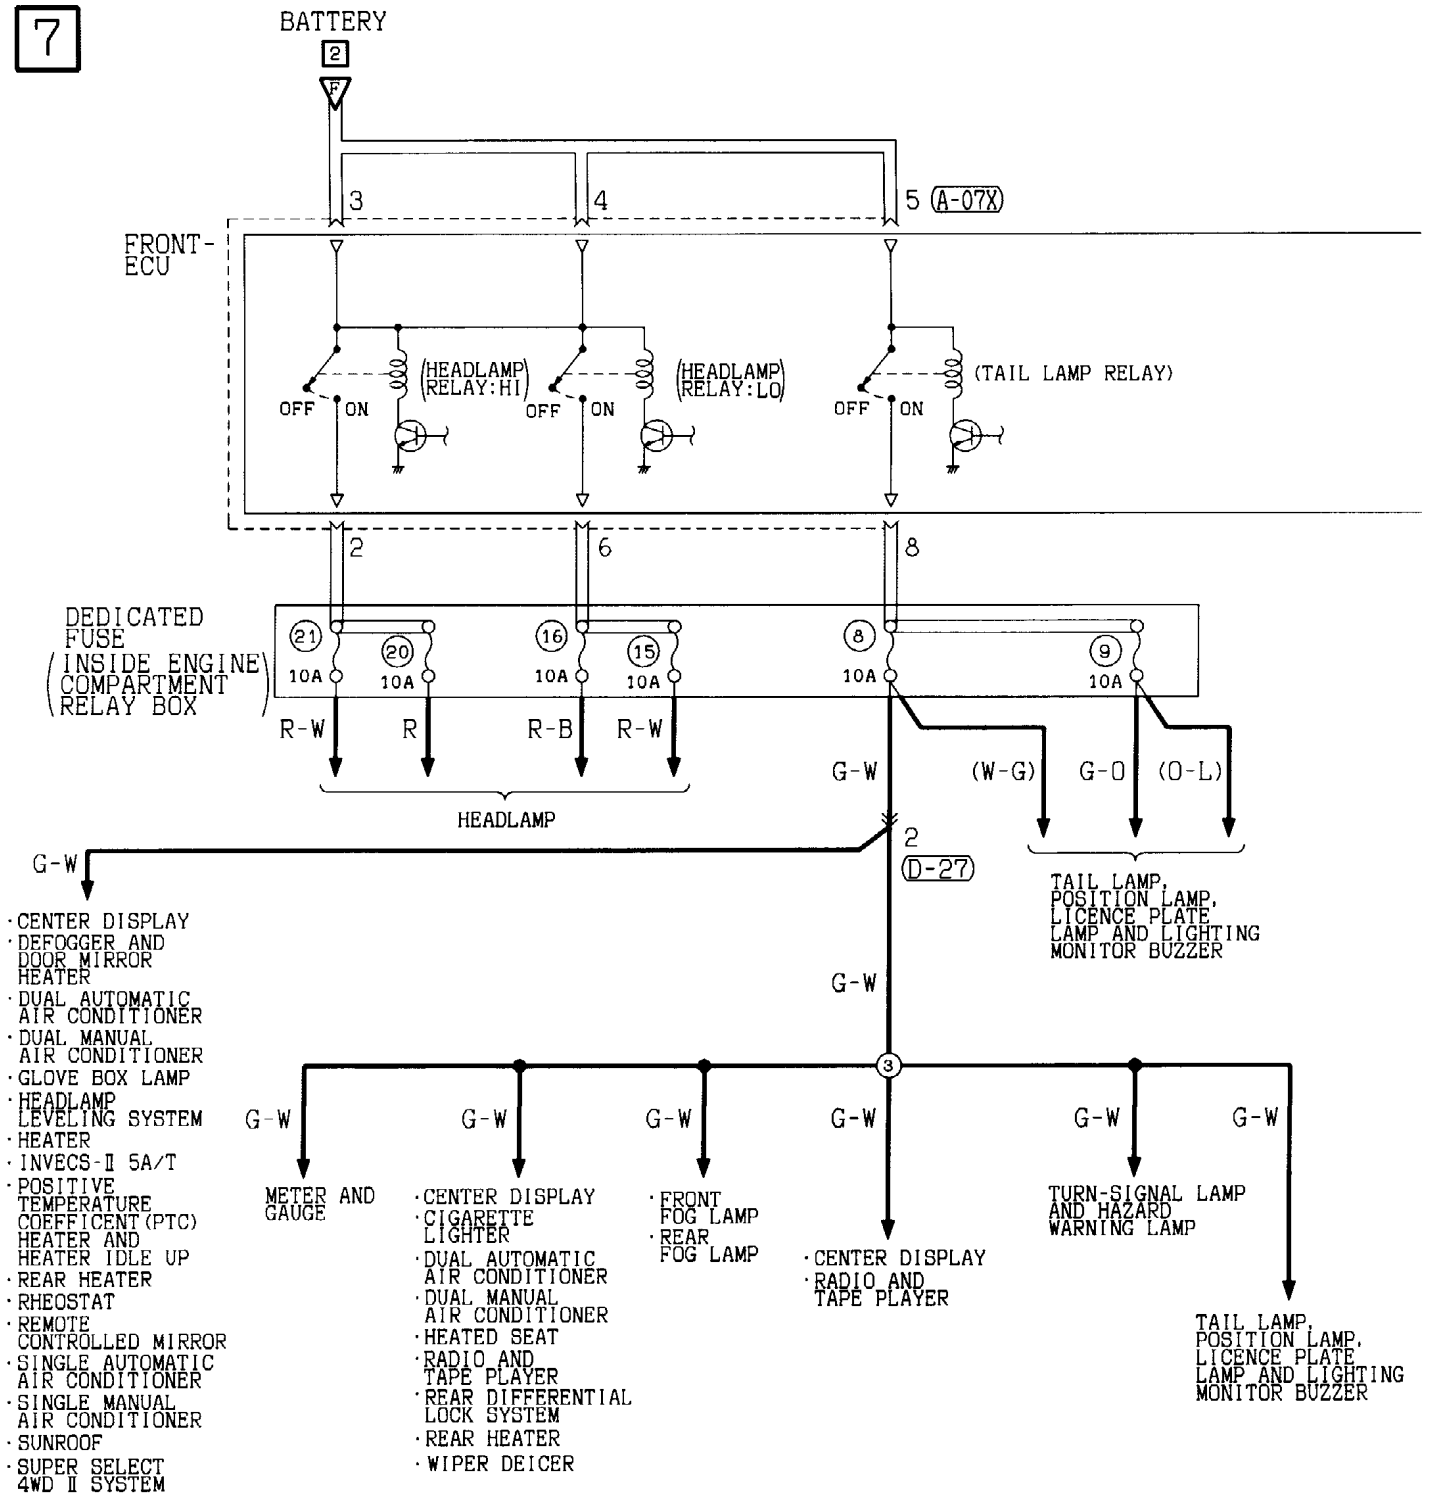

POWER DISTRIBUTION SYSTEM <Diesel (L.H. drive vehicles)> (CONTINUED)

7

(A-07X)

(A-08X)

(D-27)