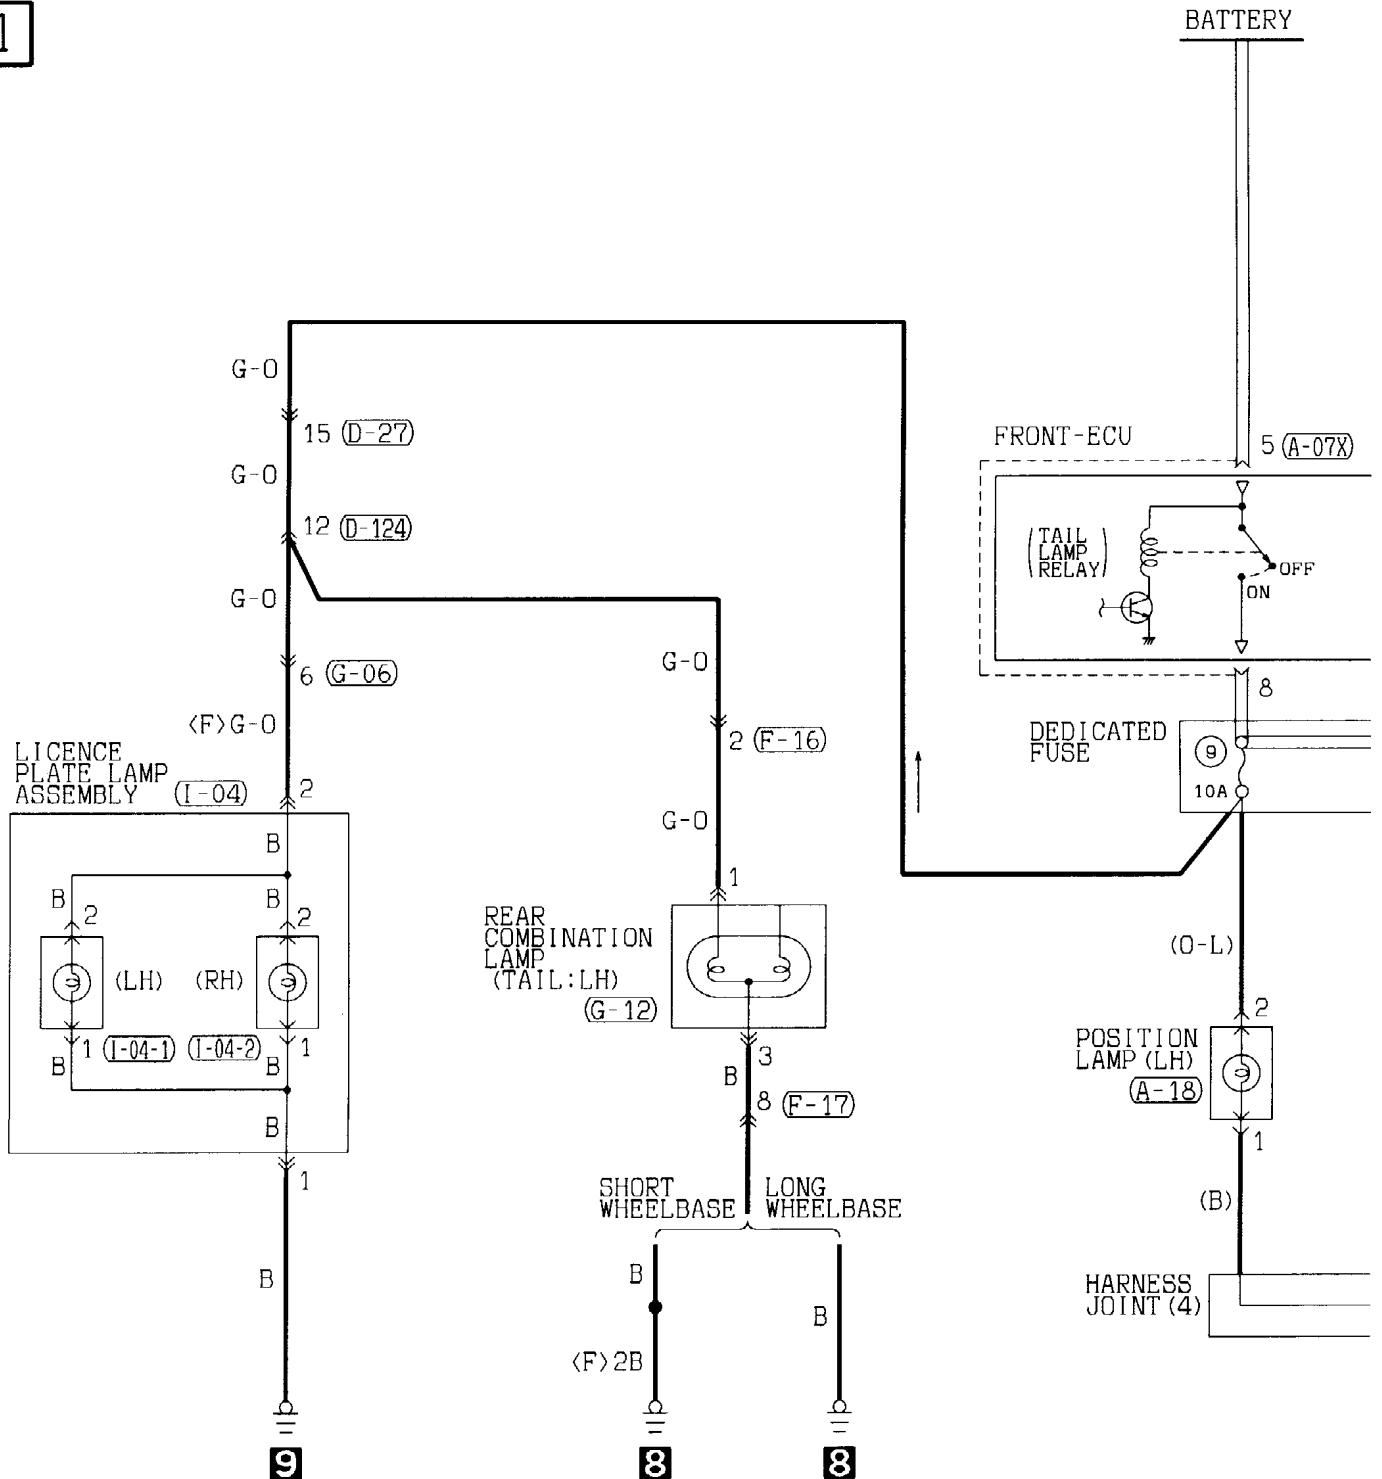

3

NOTES

TAIL LAMP, POSITION LAMP, LICENCE PLATE LAMP AND LIGHTING MONITOR BUZZER

90100170230

L.H. drive vehicles

1

(A-07X)

1	2	3	4	5	6	7	8	9	10	11
---	---	---	---	---	---	---	---	---	----	----