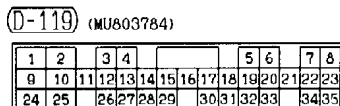

DUAL AUTOMATIC AIR CONDITIONER <6G7 (L.H. drive vehicles)> (CONTINUED)