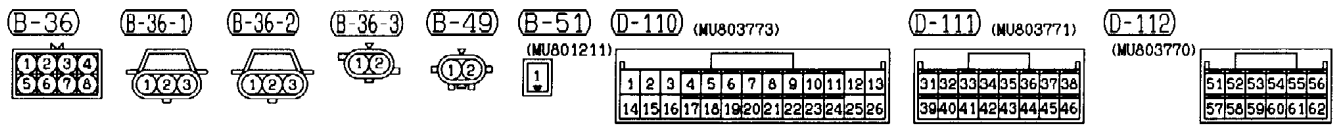

ENGINE CONTROL SYSTEM <4M4 (R.H. drive vehicles)> (CONTINUED)

5