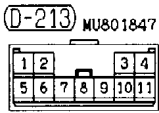

L : Blue  
R : Red  
Y : Yellow

H1Q11E05AB

CENTRAL DOOR LOCKING SYSTEM AND FORGOTTEN KEY PREVENTION FUNCTION <L.H. drive vehicles with keyless entry system> (CONTINUED)

3

4

Wire colour code  
 B : Black  
 BR : Brown  
 W : White  
 V : Violet  
 LG : Light green  
 O : Orange  
 SB : Sky blue