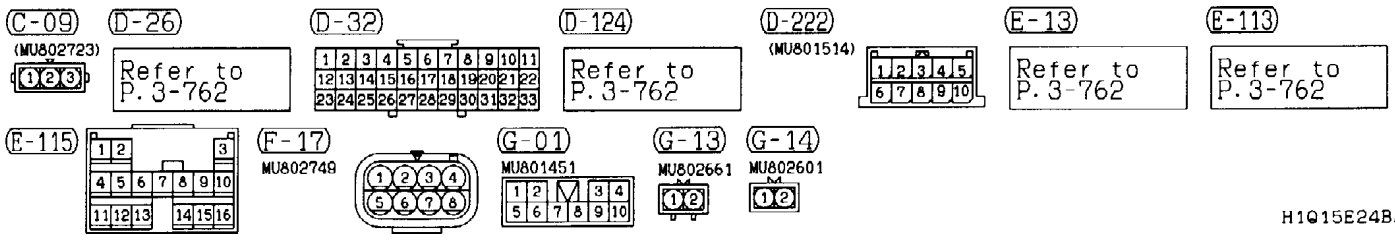

REAR DIFFERENTIAL LOCK SYSTEM <R.H. drive vehicles> (CONTINUED)

3