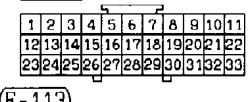

INVECS-II 5A/T <4M4 (L.H. drive vehicles)> (CONTINUED)

(C-06) MU802653

(D-01)

(D-03)

(D-14) MU801335

(D-27)

(D-30)

(D-135)

(E-03)

(E-11)

(E-13)

(E-113)