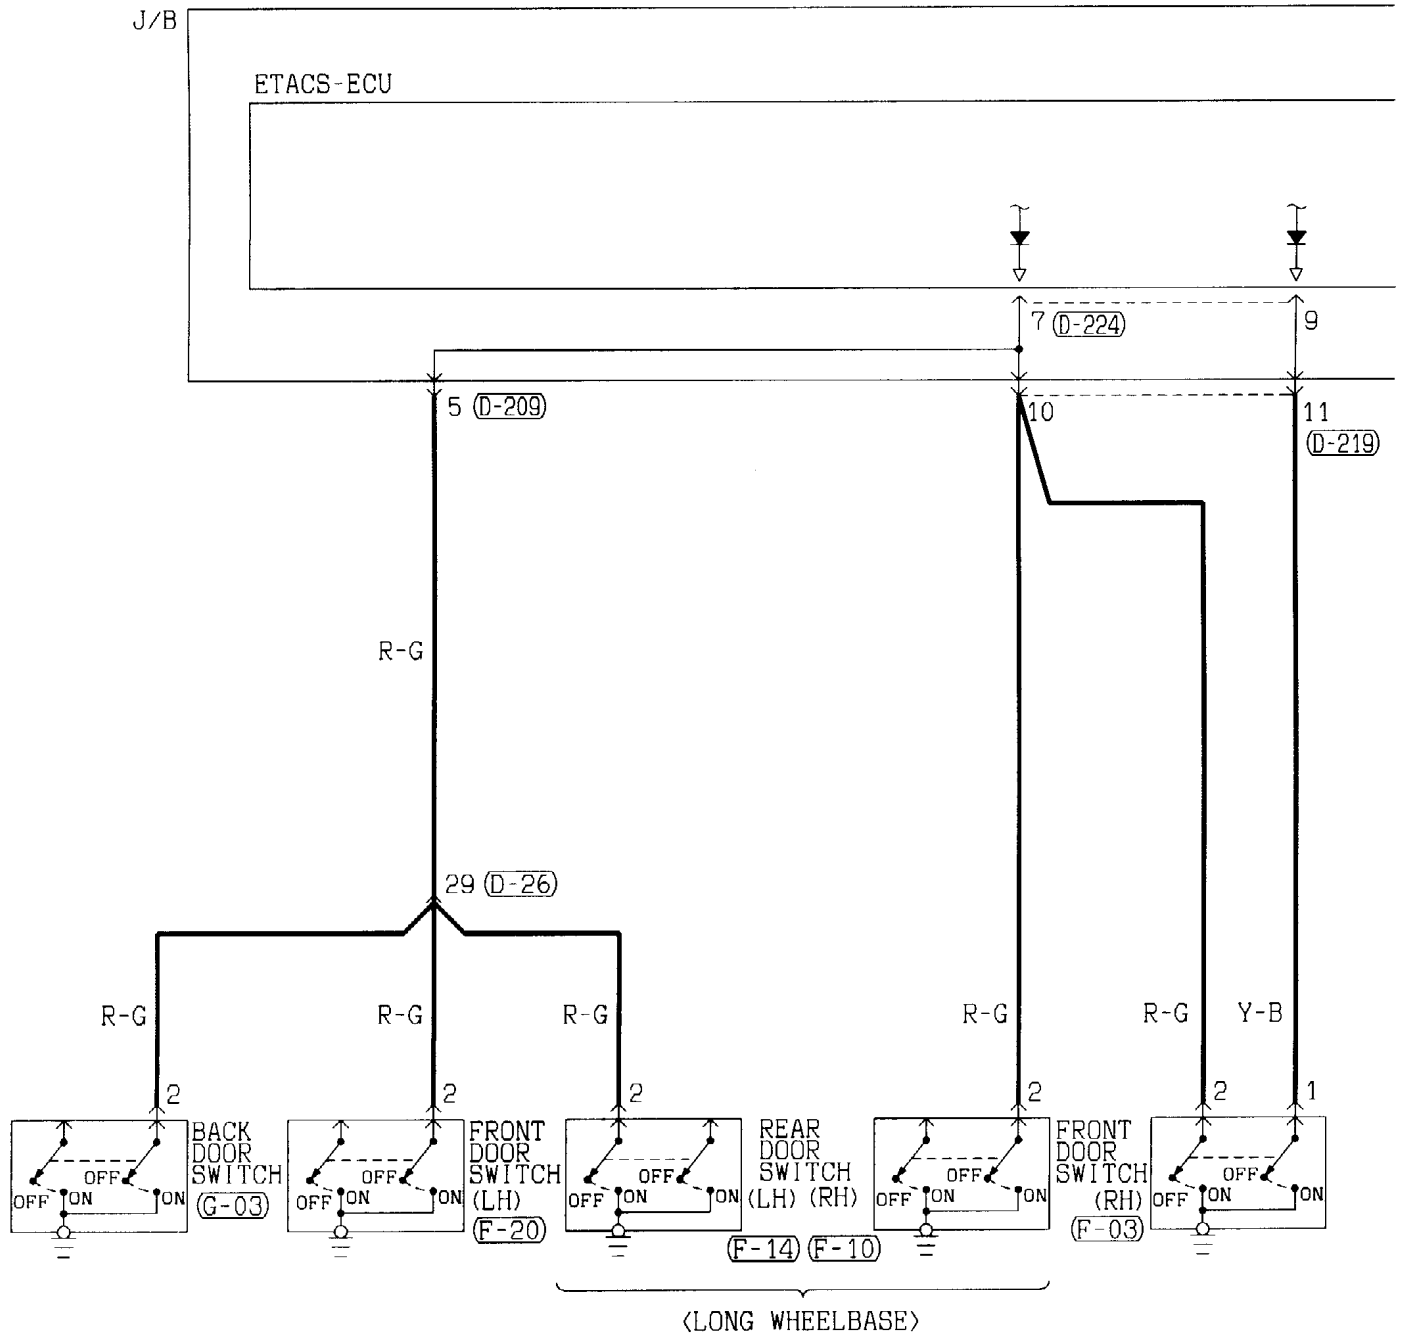

CENTRAL DOOR LOCKING SYSTEM AND FORGOTTEN KEY PREVENTION FUNCTION <R.H. drive vehicles with keyless entry system> (CONTINUED)

5

(D-23) FRONT SIDE

(D-26)

(D-202)

(D-209) MU801855

(D-210) (MU801860)

(D-219)