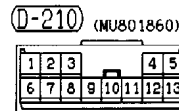

POWER DISTRIBUTION SYSTEM <Diesel (L.H. drive vehicles)> (CONTINUED)

5