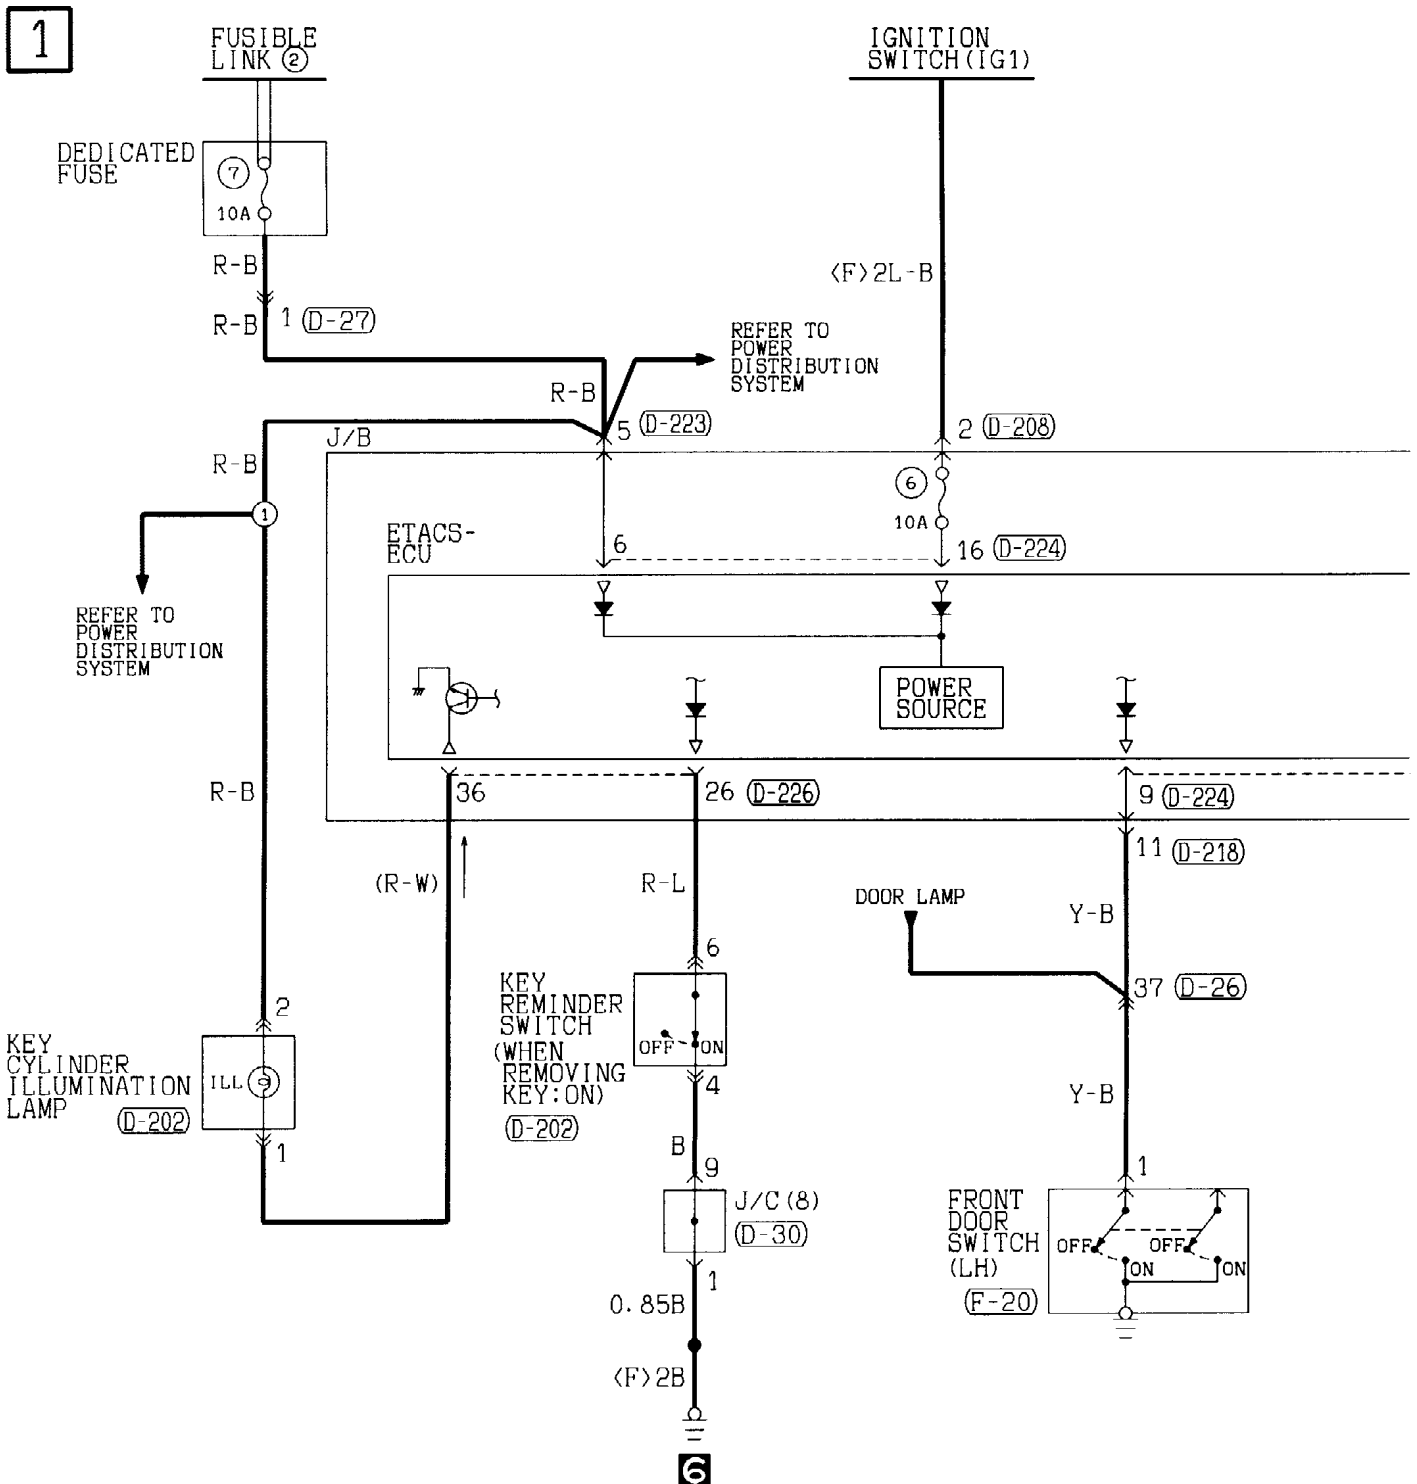

H-01

H-09

H-20

H-24

IGNITION KEY CYLINDER ILLUMINATION LAMP

90100260531

L.H. drive vehicles

2