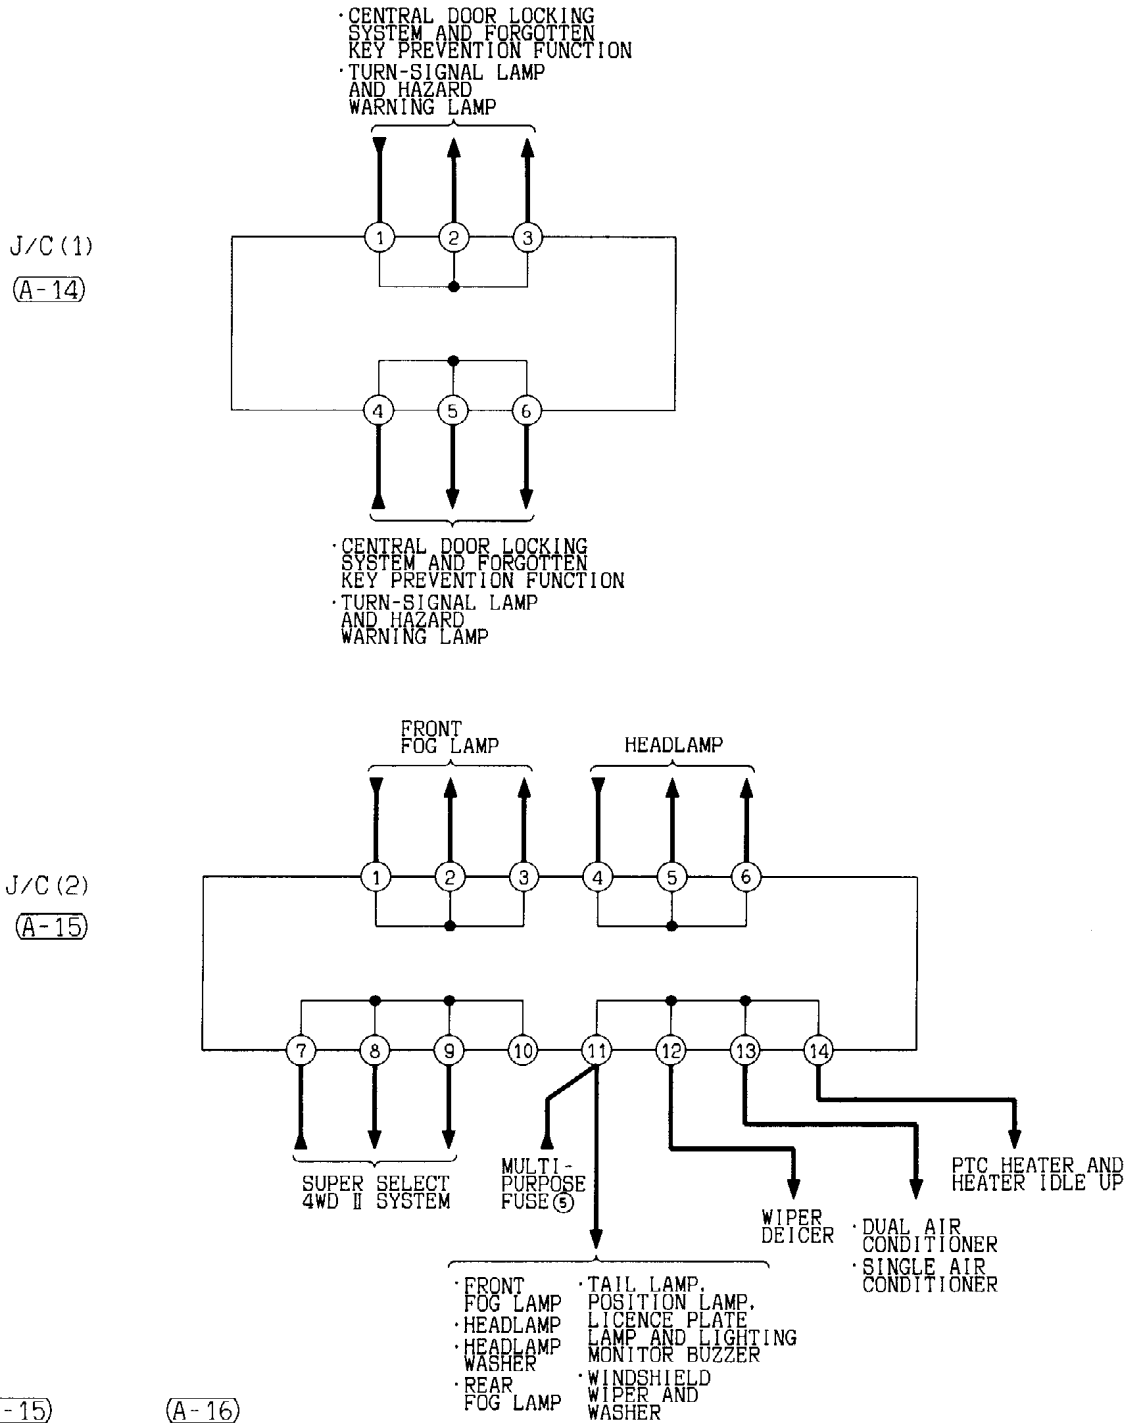

AV0285AE

AV0286AE

NOTE  
 \*1: LHD  
 \*2: RHD

JOINT CONNECTOR (J/C)

90101420358

L.H. drive vehicles

NOTE  
 IN ACTUAL VEHICLES, ANY OF THE TERMINALS CONNECTED IN J/C ARE USED.  
 THE TERMINALS DESCRIBED IN THE CIRCUIT DIAGRAM MAY NOT BE  
 IDENTICAL TO THOSE OF THE VEHICLES.