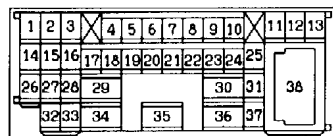

MU801331

(MU801866)