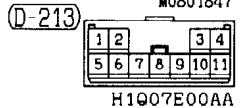

4D5 <R.H. drive vehicles>

2

Wire colour code  
 B :Black LG:Light green G :Green L :Blue W :White Y :Yellow SB:Sky blue  
 BR:Brown O :Orange GR:Gray R :Red P :Pink V :Violet

INVECS-II 5A/T

90100110218

6G7-GDI <L.H. drive vehicles>