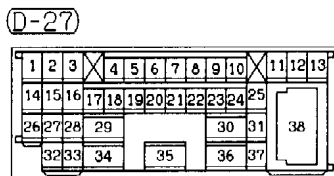

ROOM LAMP, REAR PERSONAL LAMP AND LUGGAGE COMPARTMENT LAMP

90101320443

Short wheelbase models <R.H. drive vehicles>

1