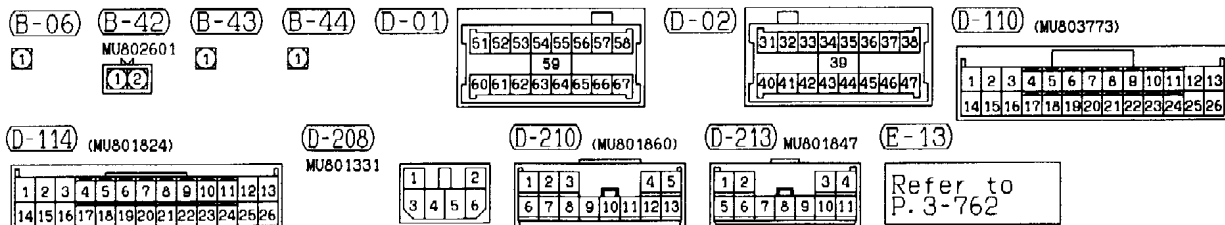

GLOW SYSTEM

90100090154

1