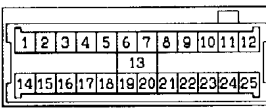

METER AND GAUGE

90100350931

R.H. drive vehicles

1