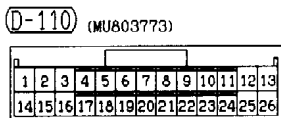

4

INJECTION PUMP ASSEMBLY

Wire colour code
B : Black   LG : Light green   G : Green   L : Blue   W : White   Y : Yellow   SB : Sky blue
BR : Brown   O : Orange   GR : Gray   R : Red   P : Pink   V : Violet