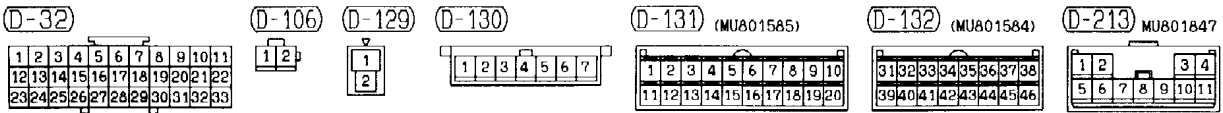

(D-219)

(D-222) (MU801514)

(E-13)

6

Wire colour code  
 B :Black LG:Light green G :Green L :Blue W :White Y :Yellow SB:Sky blue  
 BR:Brown O :Orange GR:Gray R :Red P :Pink V :Violet

DUAL AUTOMATIC AIR CONDITIONER <4M4 (R.H. drive vehicles)> (CONTINUED)