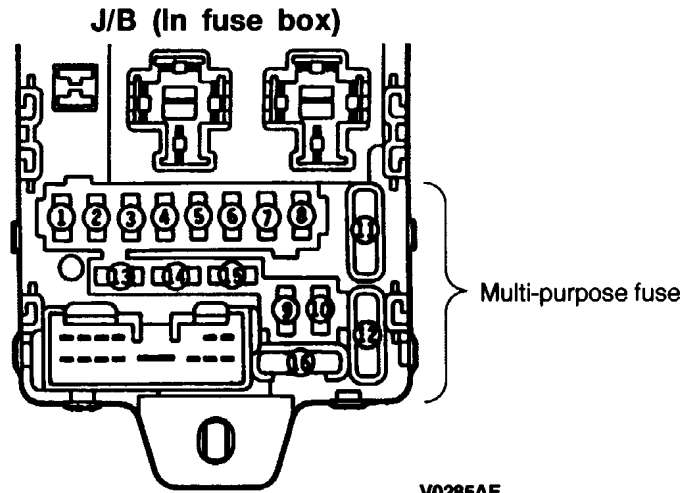

(Relay box in engine compartment)

AX0080CA

(J/B mounted)

X1579CA

**MULTI-PURPOSE FUSE (In junction block)**

Power supply circuit		No.	Rated capacity (A)	Housing color	Load circuit	
Ignition switch	ACC	1	15	Blue	A/C-ECU, ETACS-ECU, rear washer motor, rear wiper motor and remote controlled mirror	
		2	-	-	-	
		3	-	-	-	
		4	15	Blue	Cigarette lighter and center display	
	IG2	5	15	Blue	ABS-ECU, ABS G sensor, A/C compressor relay, A/C-ECU, A/C switch, automatic compressor-ECU, condenser fan relay, defogger relay, front blower relay, front-ECU, front rear fan switch, fuel line heater relay, HBB buzzer, motor relay 2, outside/inside air selection damper control motor, PTC heater relay, rear A/C control unit, rear A/C switch, rear A/C unit, rear blower relay, rear cooler control unit, rear cooler switch, rear cooler unit, rear heater control unit, rear heater switch, rear heater unit, sunroof motor assembly, transfer-ECU, valve relay, wiper deicer switch and wiper deicer relay	
		IG1	6	10	Red	Auto-cruise control switch, combination meter, column-ECU, EGR solenoid valve (1), EGR solenoid valve (2), ETACS-ECU, GDI ECO indicator lamp-ECU, immobilizer-ECU <4D5>, rear differential lock-ECU, solenoid valve A, solenoid valve B, SRS-ECU, throttle valve controller, vehicle speed sensor and 4WD indicator-ECU
			7	20	Yellow	Combination meter, fuel pump module and fuel pump relay
	8	10	Red	Combination meter, engine-A/T-ECU, engine-ECU, ETACS-ECU, front propeller shaft speed sensor, input shaft speed sensor, output shaft speed sensor, SRS-ECU, transfer-ECU and rear propeller shaft speed sensor		
	Battery/Alternator (fusible link No.1)	9	10	Red	Rear fog lamp relay and rear combination lamp	
10		20	Yellow	ETACS-ECU and diagnosis connector		
11		30	Pink	Automatic compressor-ECU, dedicated fuse No. 25 and defogger		
12		30	Pink	A/C switch, automatic compressor-ECU, blower resistor, blower motor, blower linear controller		
-	13	10	Red	Spare connector		
	14	15	Blue			
	15	20	Yellow			
	16	30	Pink			