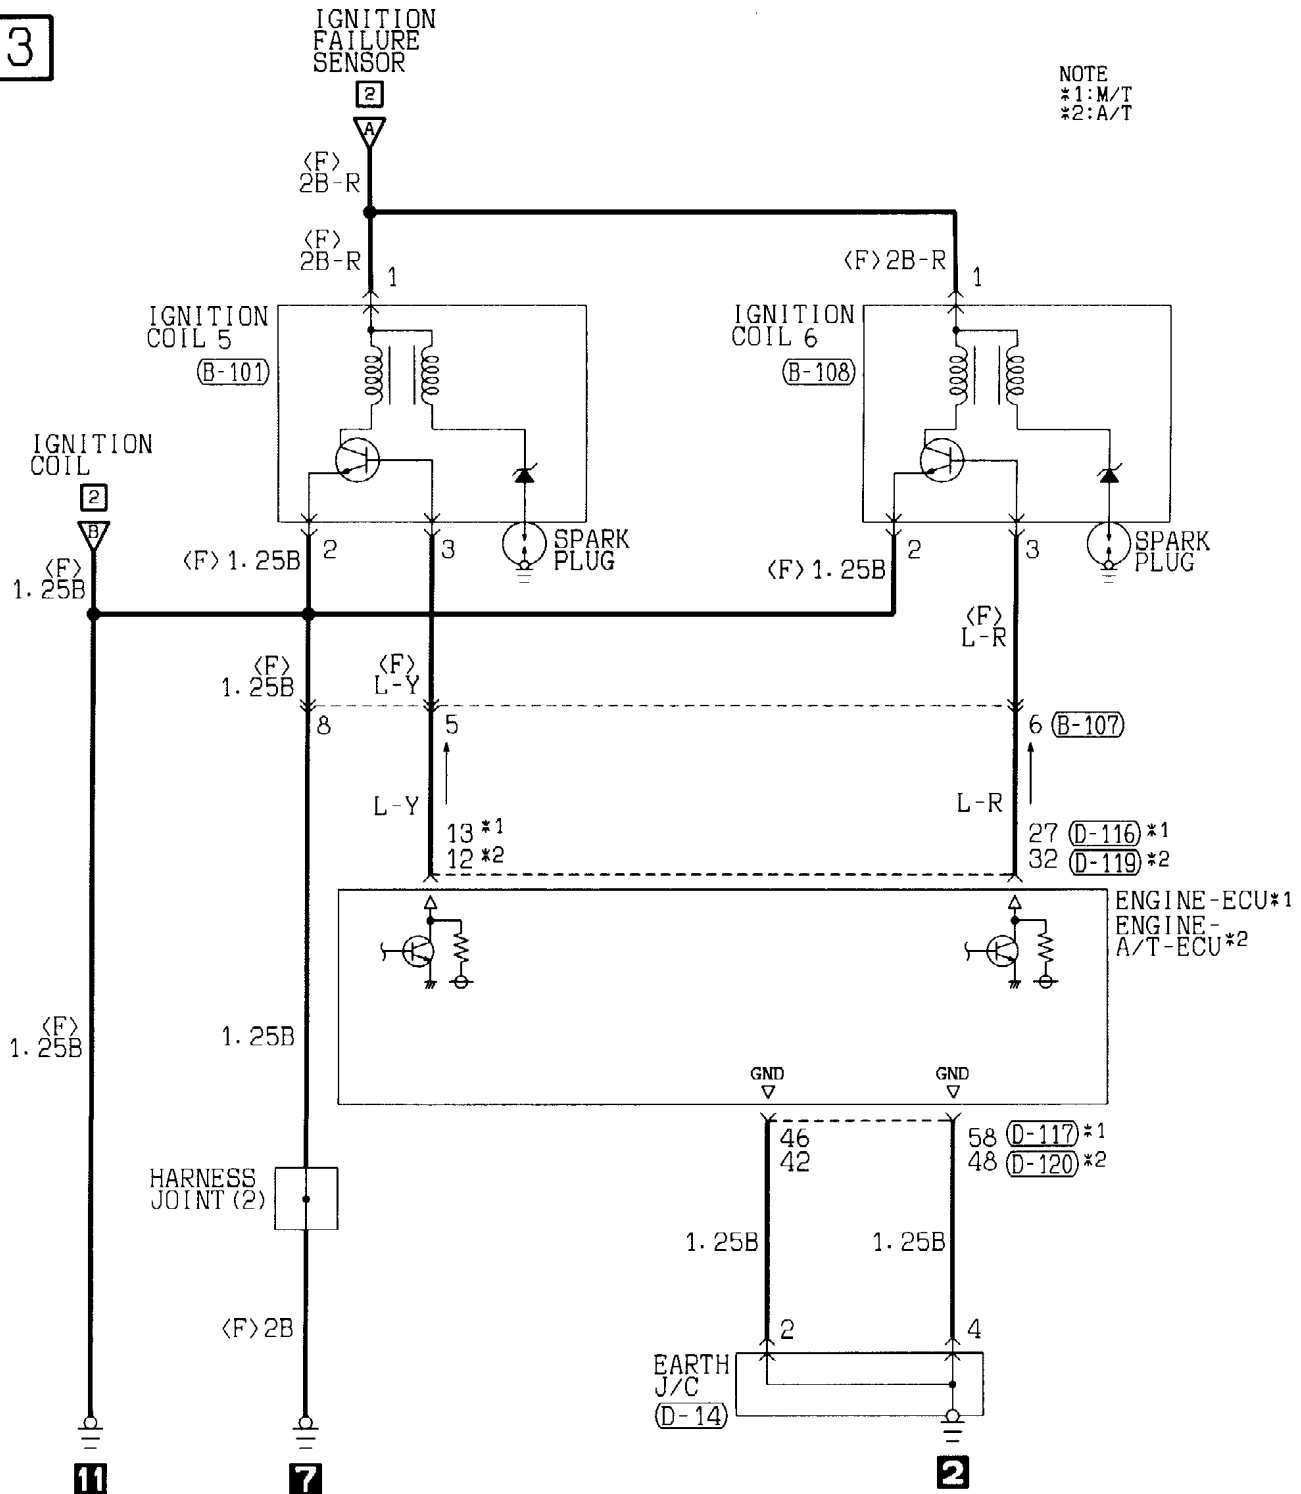

IGNITION SYSTEM (CONTINUED)

3

NOTE
*1:M/T
*2:A/T

Wire colour code
B : Black   LG : Light green   G : Green   L : Blue
BR : Brown   O : Orange   GR : Gray   R : Red
W : White   SB : Sky blue   P : Pink   Y : Yellow
V : Violet

H1903E00BA