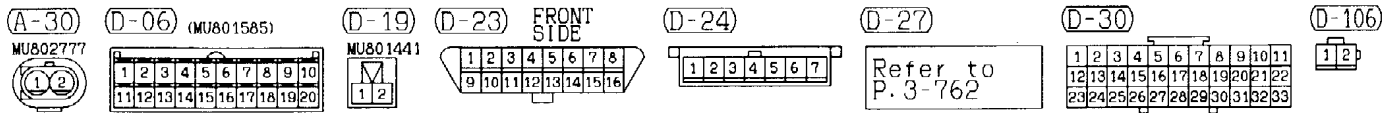

DUAL AUTOMATIC AIR CONDITIONER <6G7 (L.H. drive vehicles)> (CONTINUED)

5