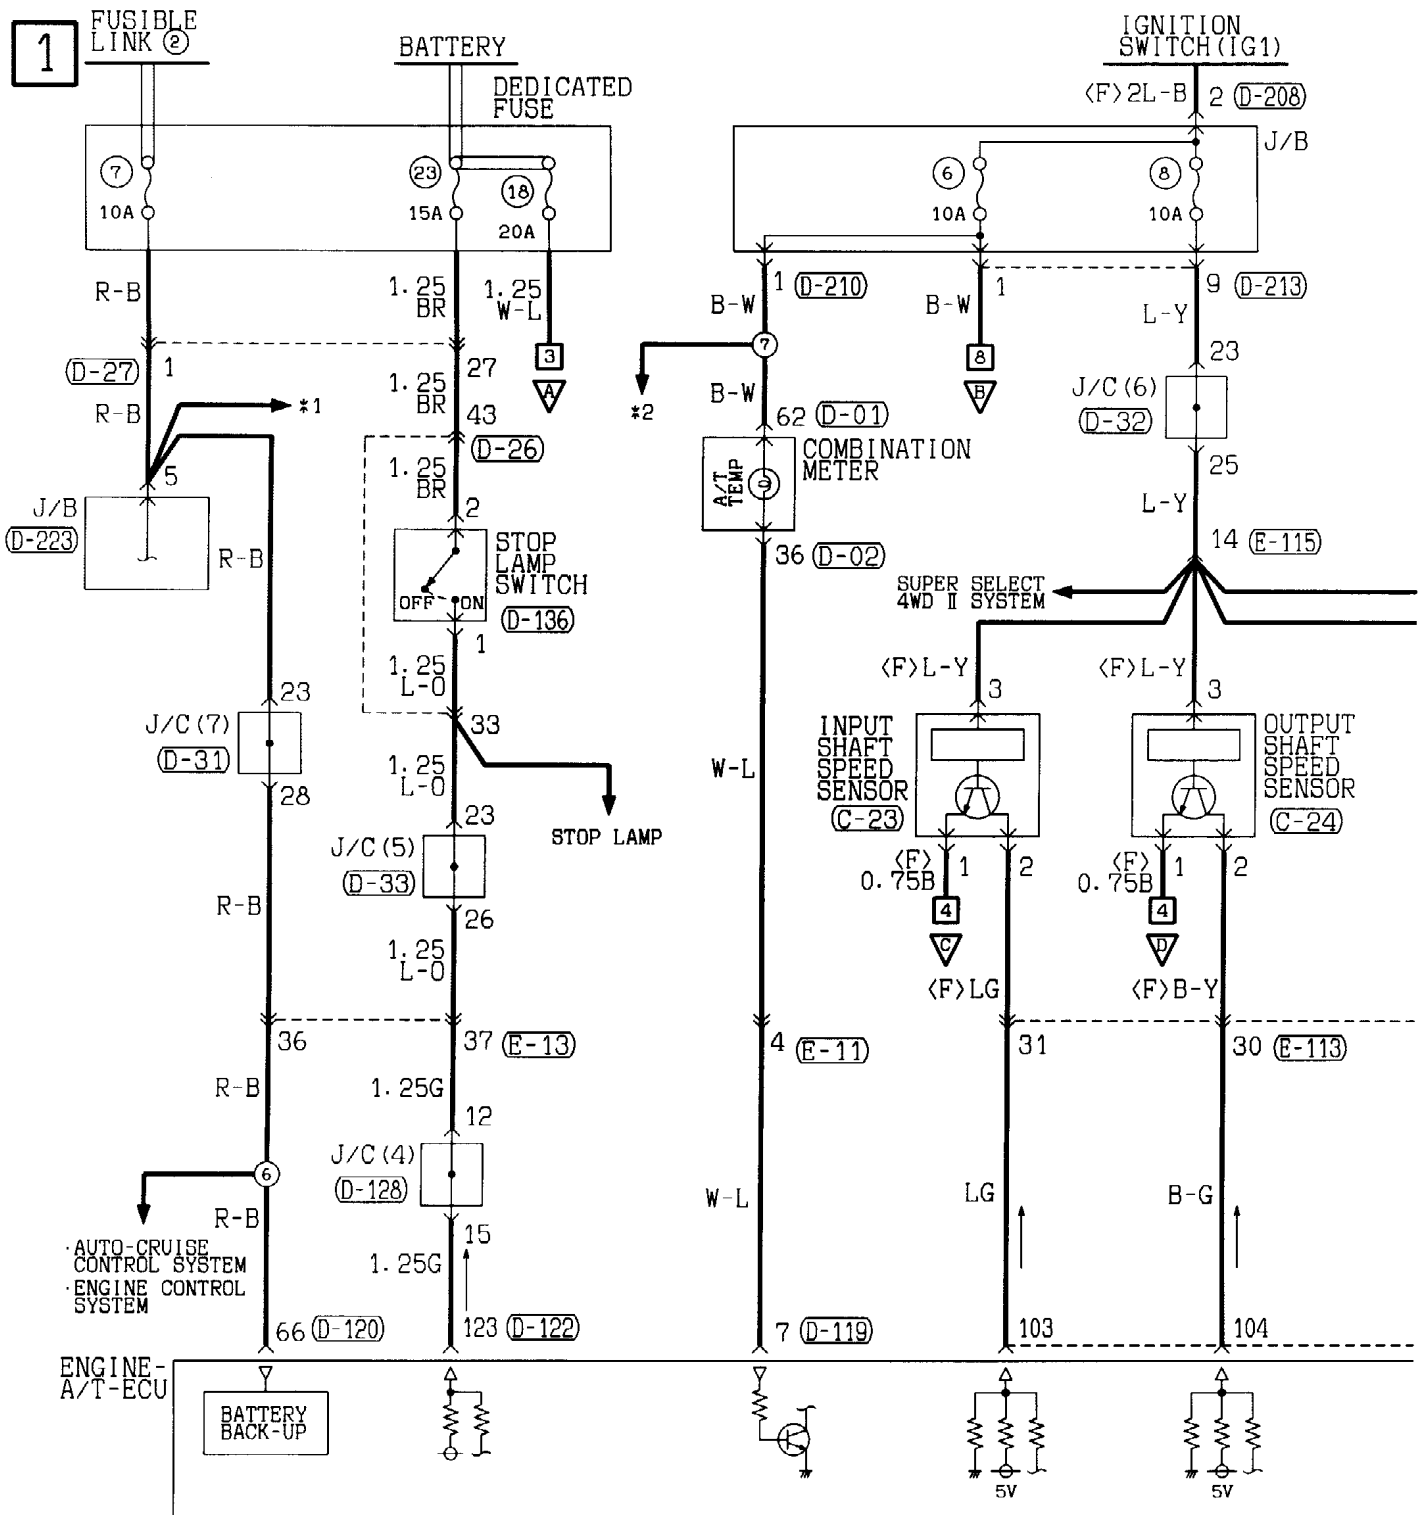

4D5 <R.H. drive vehicles>

2

Wire colour code  
 B :Black LG:Light green G :Green L :Blue W :White Y :Yellow SB:Sky blue  
 BR:Brown O :Orange GR:Gray R :Red P :Pink V :Violet

INVECS-II 5A/T

90100110218

6G7-GDI <L.H. drive vehicles>