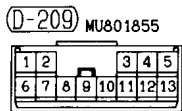

6

Wire colour code
B : Black   LG : Light green   G : Green   L : Blue   W : White   Y : Yellow   SB : Sky blue
BR : Brown   O : Orange   GR : Gray   R : Red   P : Pink   V : Violet