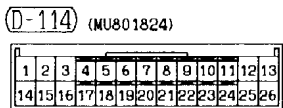

4D5 <R.H. drive vehicles>

2

Wire colour code  
 B :Black LG:Light green G :Green L :Blue W :White Y :Yellow SB:Sky blue  
 BR:Brown O :Orange GR:Gray R :Red P :Pink V :Violet

INVECS-II 5A/T

90100110218

6G7-GDI <L.H. drive vehicles>