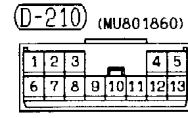

4

INJECTION PUMP ASSEMBLY

Wire colour code
B : Black   LG : Light green   G : Green   L : Blue   W : White   Y : Yellow   SB : Sky blue
BR : Brown   O : Orange   GR : Gray   R : Red   P : Pink   V : Violet