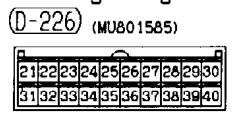

CENTER DISPLAY <R.H. drive vehicles> (CONTINUED)

7