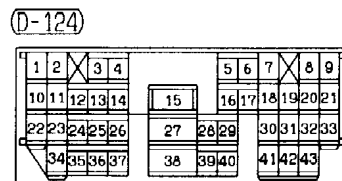

CENTRAL DOOR LOCKING SYSTEM AND FORGOTTEN KEY PREVENTION FUNCTION <L.H. drive vehicles with keyless entry system> (CONTINUED)

5