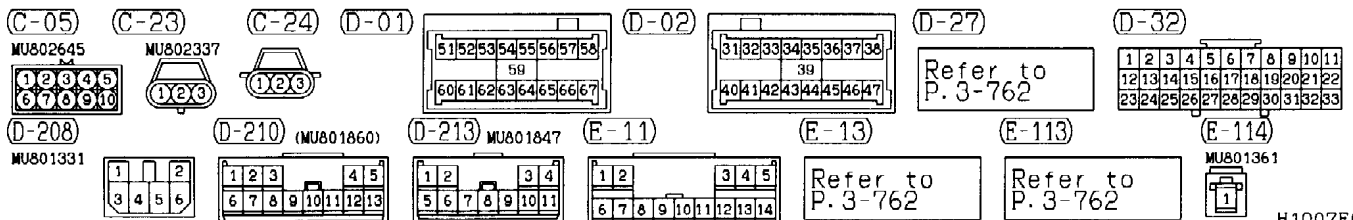

(MU801514)

Wire colour code

B :Black LG:Light green G :Green L :Blue W :White Y :Yellow SB:Sky blue  
 BR:Brown O :Orange GR:Gray R :Red P :Pink V :Violet

INVECS-II 5A/T

90100110249

4M4 <R.H. drive vehicles>