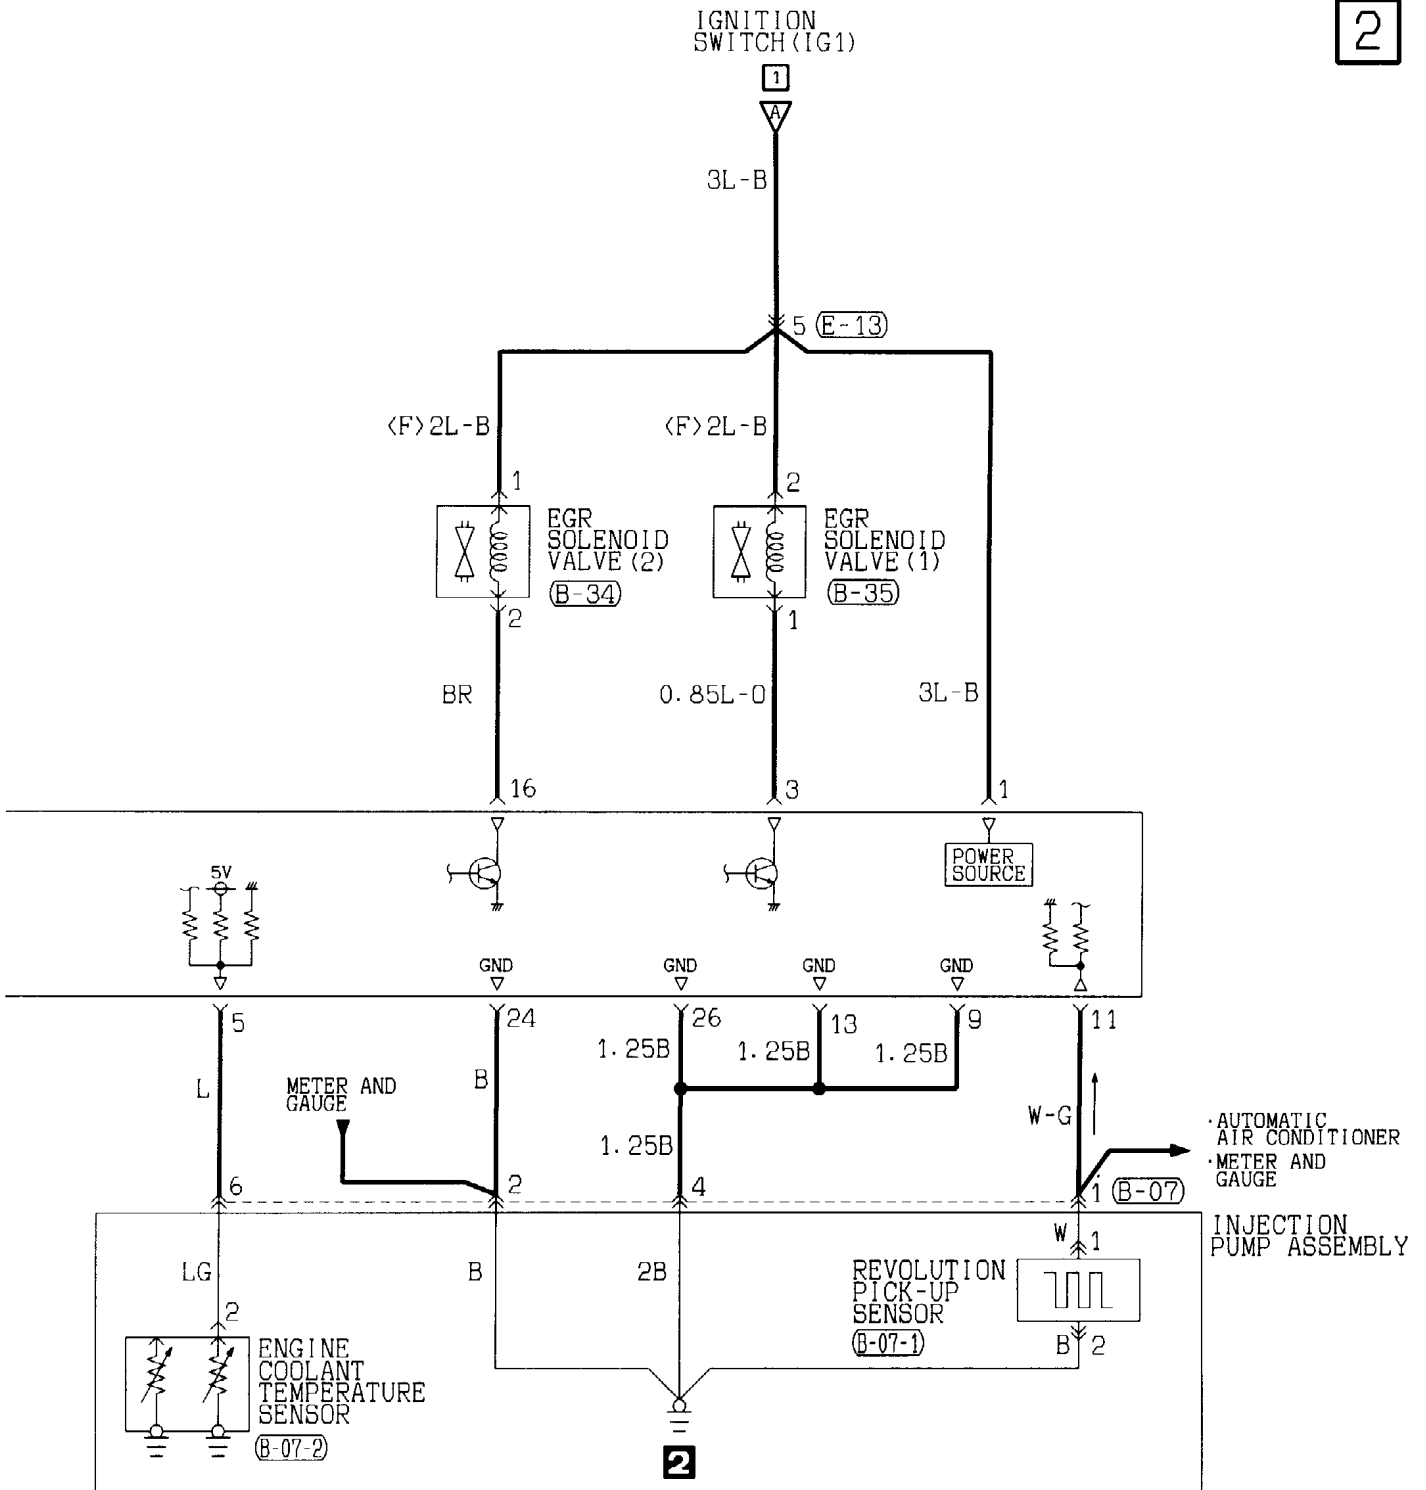

4D5 <R.H. drive vehicles>

2

Wire colour code  
 B :Black LG:Light green G :Green L :Blue W :White Y :Yellow SB:Sky blue  
 BR:Brown O :Orange GR:Gray R :Red P :Pink V :Violet

INVECS-II 5A/T

90100110218

6G7-GDI <L.H. drive vehicles>