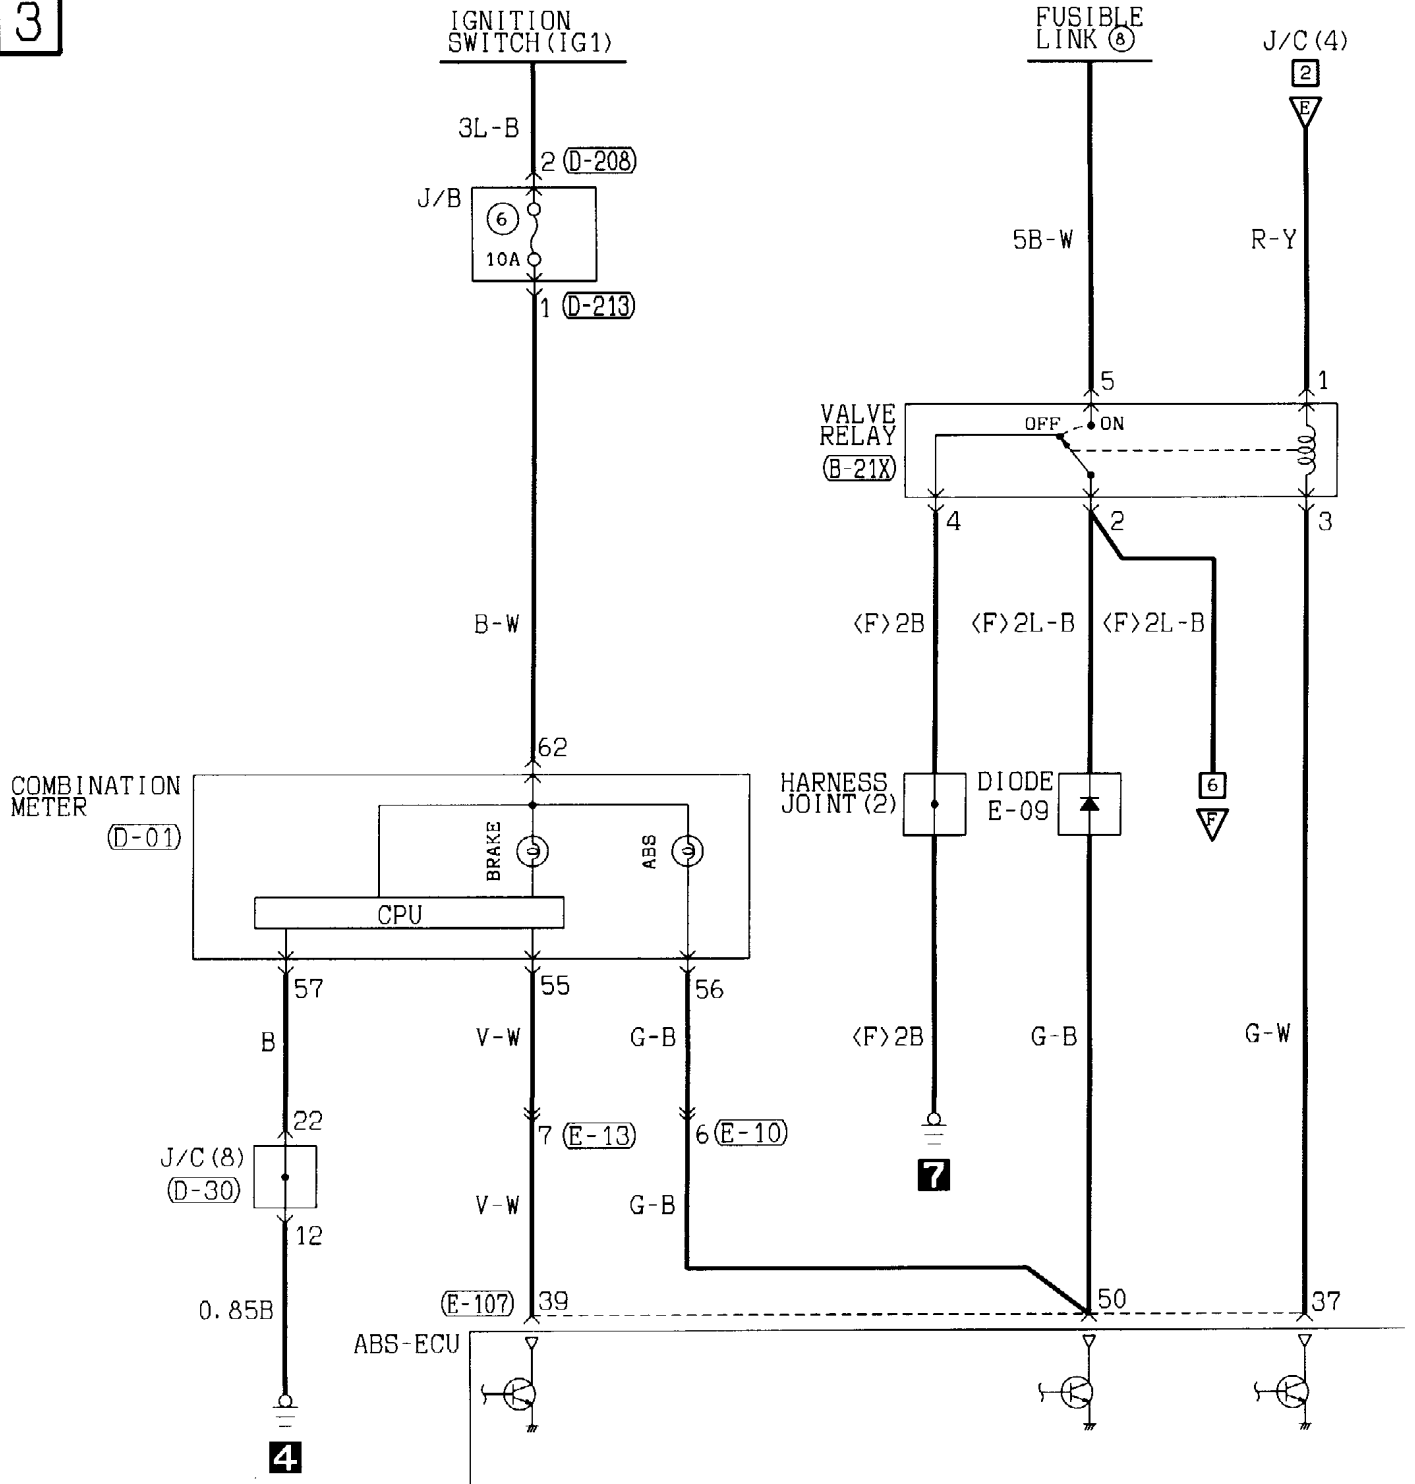

HYDRAULIC BRAKE BOOSTER (HBB), ELECTRONIC BRAKE-FORCE DISTRIBUTION (EBD) AND ANTI-SKID BRAKING SYSTEM (ABS) <Diesel (R.H. drive vehicles)> (CONTINUED)

3