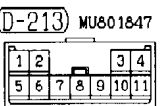

METER AND GAUGE

90100350931

R.H. drive vehicles

1