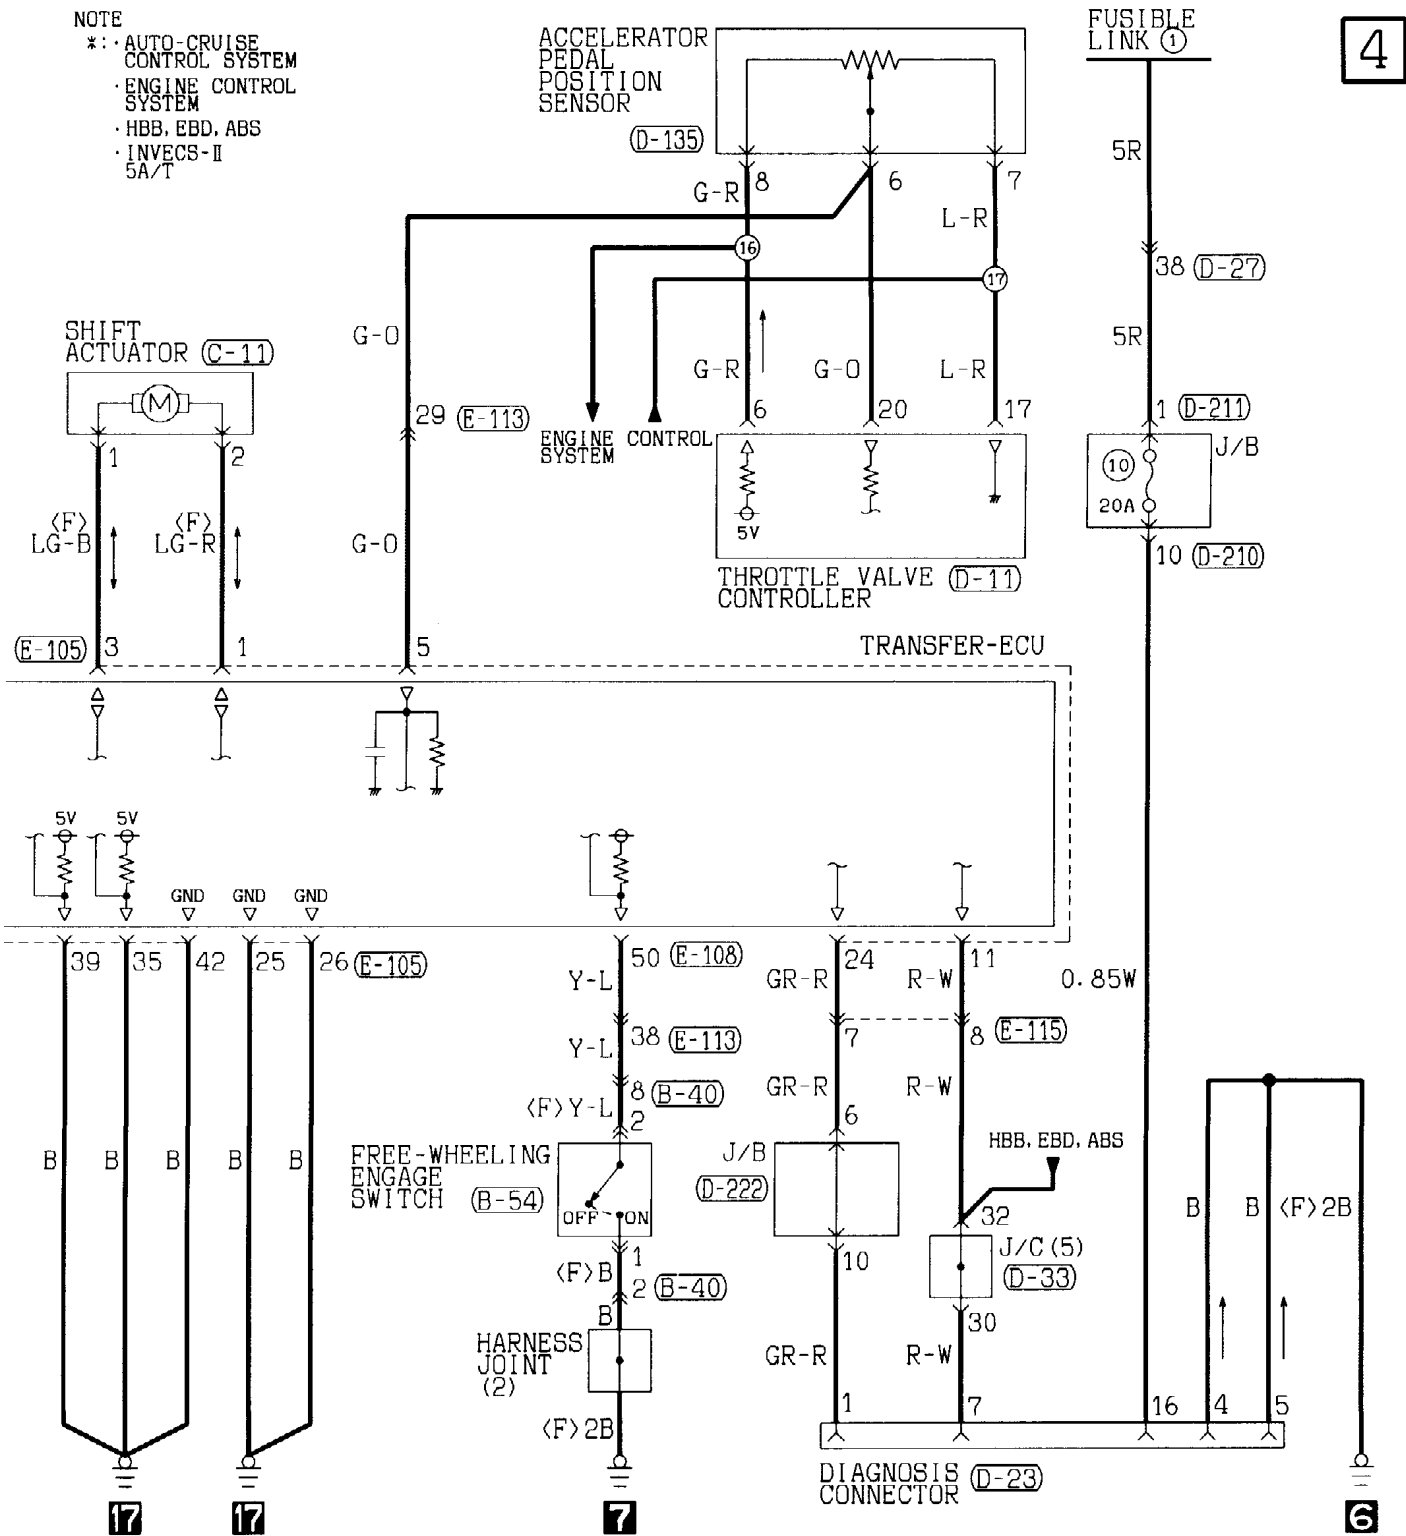

4

NOTE

- *: AUTO-CRUISE CONTROL SYSTEM
- ENGINE CONTROL SYSTEM
- HBB, EBD, ABS
- INVECS-II 5A/T

(D-27) Refer to P. 3-762

(D-30)

1	2	3	4	5	6	7	8	9	10	11
12	13	14	15	16	17	18	19	20	21	22
23	24	25	26	27	28	29	30	31	32	33

(D-32)

1	2	3	4	5	6	7	8	9	10	11
12	13	14	15	16	17	18	19	20	21	22
23	24	25	26	27	28	29	30	31	32	33

(D-33)

1	2	3	4	5	6	7	8	9	10	11
12	13	14	15	16	17	18	19	20	21	22
23	24	25	26	27	28	29	30	31	32	33

(D-124) Refer to P. 3-762

(D-135) (MU802073)

1	2	3	4	5	6	7	8

(E-108) (MU803772)

31	32	33	34	35	36	37	38	39	40	41
42	43	44	45	46	47	48	49	50	51	52

(E-113) Refer to P. 3-762

(E-115)

1	2	3
4	5	6
7	8	9
10	11	12
13	14	15
16	17	18