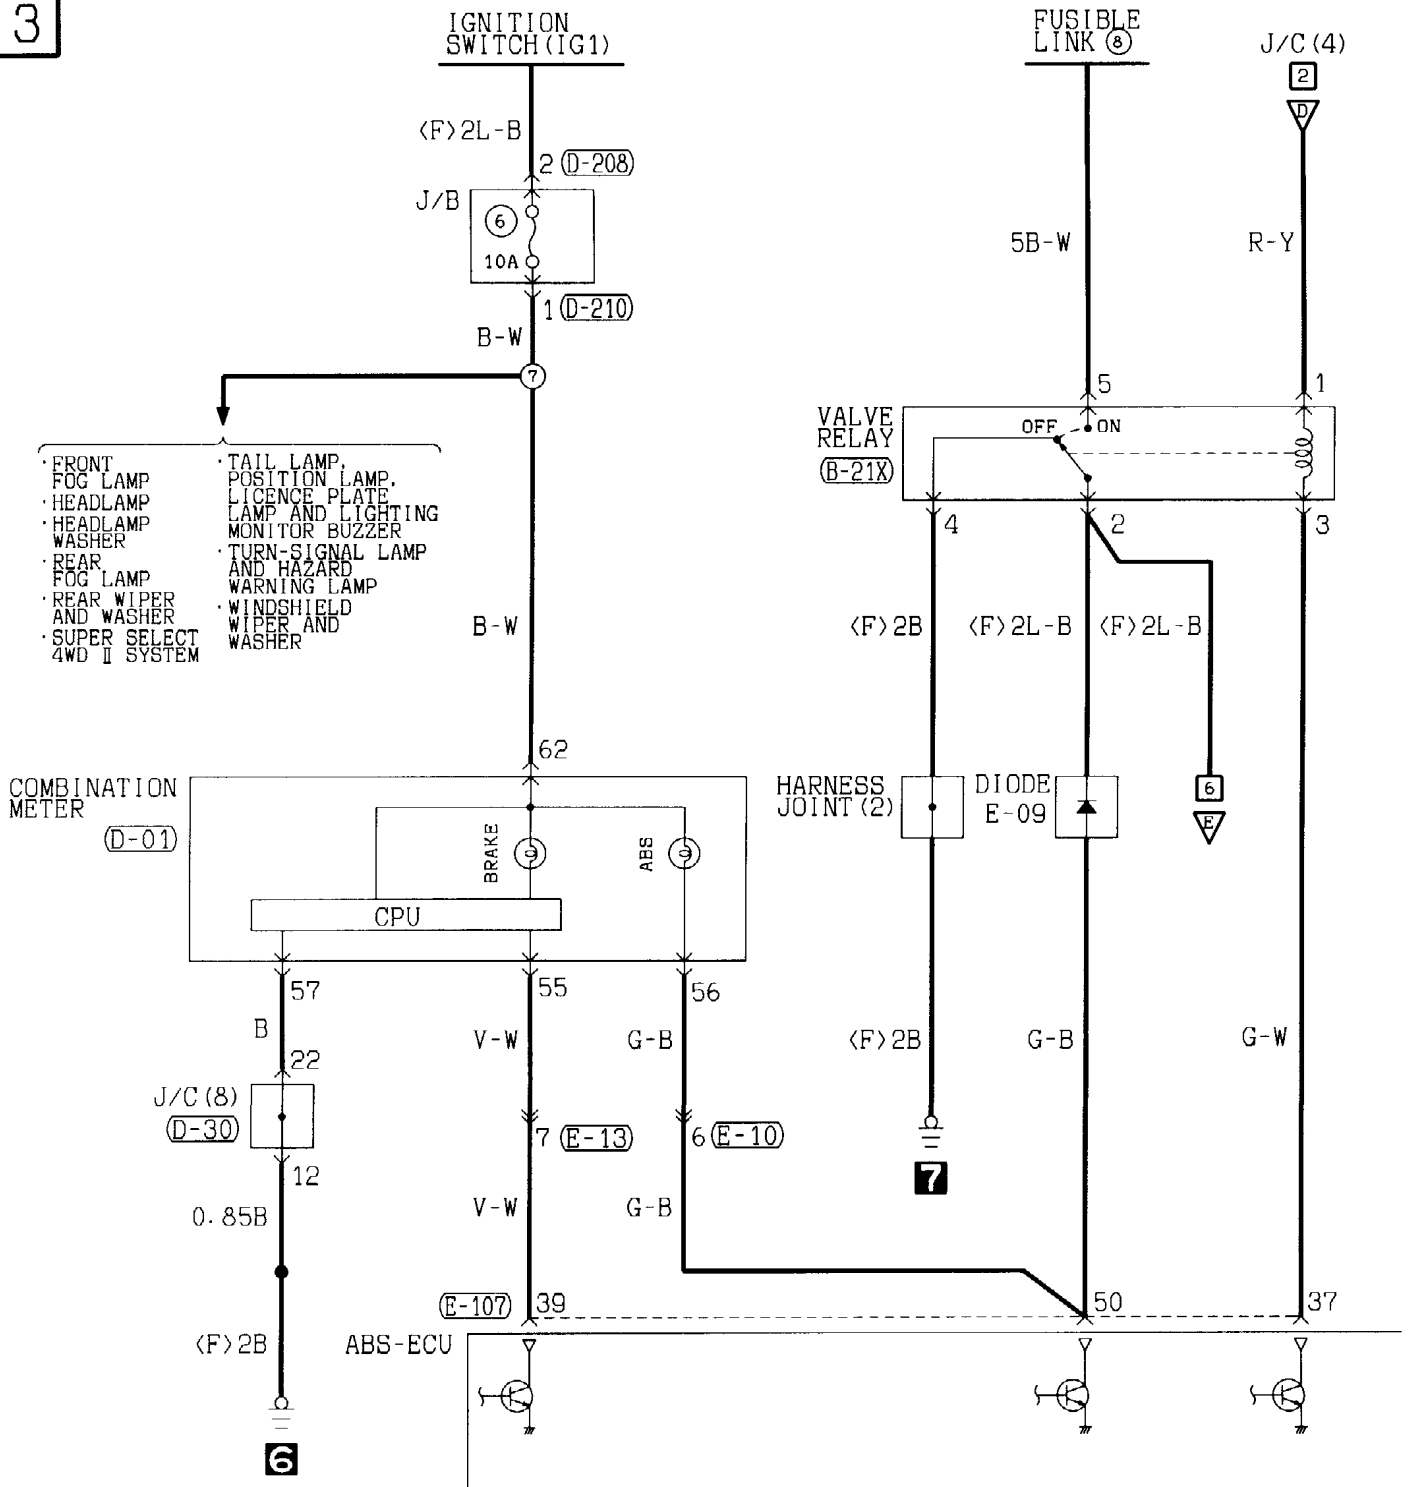

HYDRAULIC BRAKE BOOSTER (HBB), ELECTRONIC BRAKE-FORCE DISTRIBUTION (EBD) AND ANTI-SKID BRAKING SYSTEM (ABS) <Diesel (L.H. drive vehicles)> (CONTINUED)

3