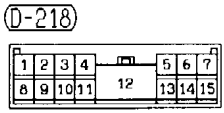

L : Blue  
R : Red  
Y : Yellow

H1Q11E05AB

CENTRAL DOOR LOCKING SYSTEM AND FORGOTTEN KEY PREVENTION FUNCTION <L.H. drive vehicles with keyless entry system> (CONTINUED)

3

4

Wire colour code  
 B : Black  
 BR : Brown  
 W : White  
 V : Violet  
 LG : Light green  
 O : Orange  
 SB : Sky blue