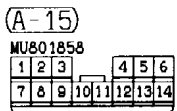

POWER DISTRIBUTION SYSTEM <Petrol (R.H. drive vehicles)> (CONTINUED)

5