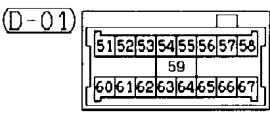

INVECS-II 5A/T <6G7-GDI (L.H. drive vehicles)> (CONTINUED)