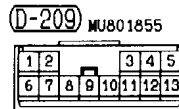

POWER DISTRIBUTION SYSTEM <Petrol (L.H. drive vehicles)> (CONTINUED)

5