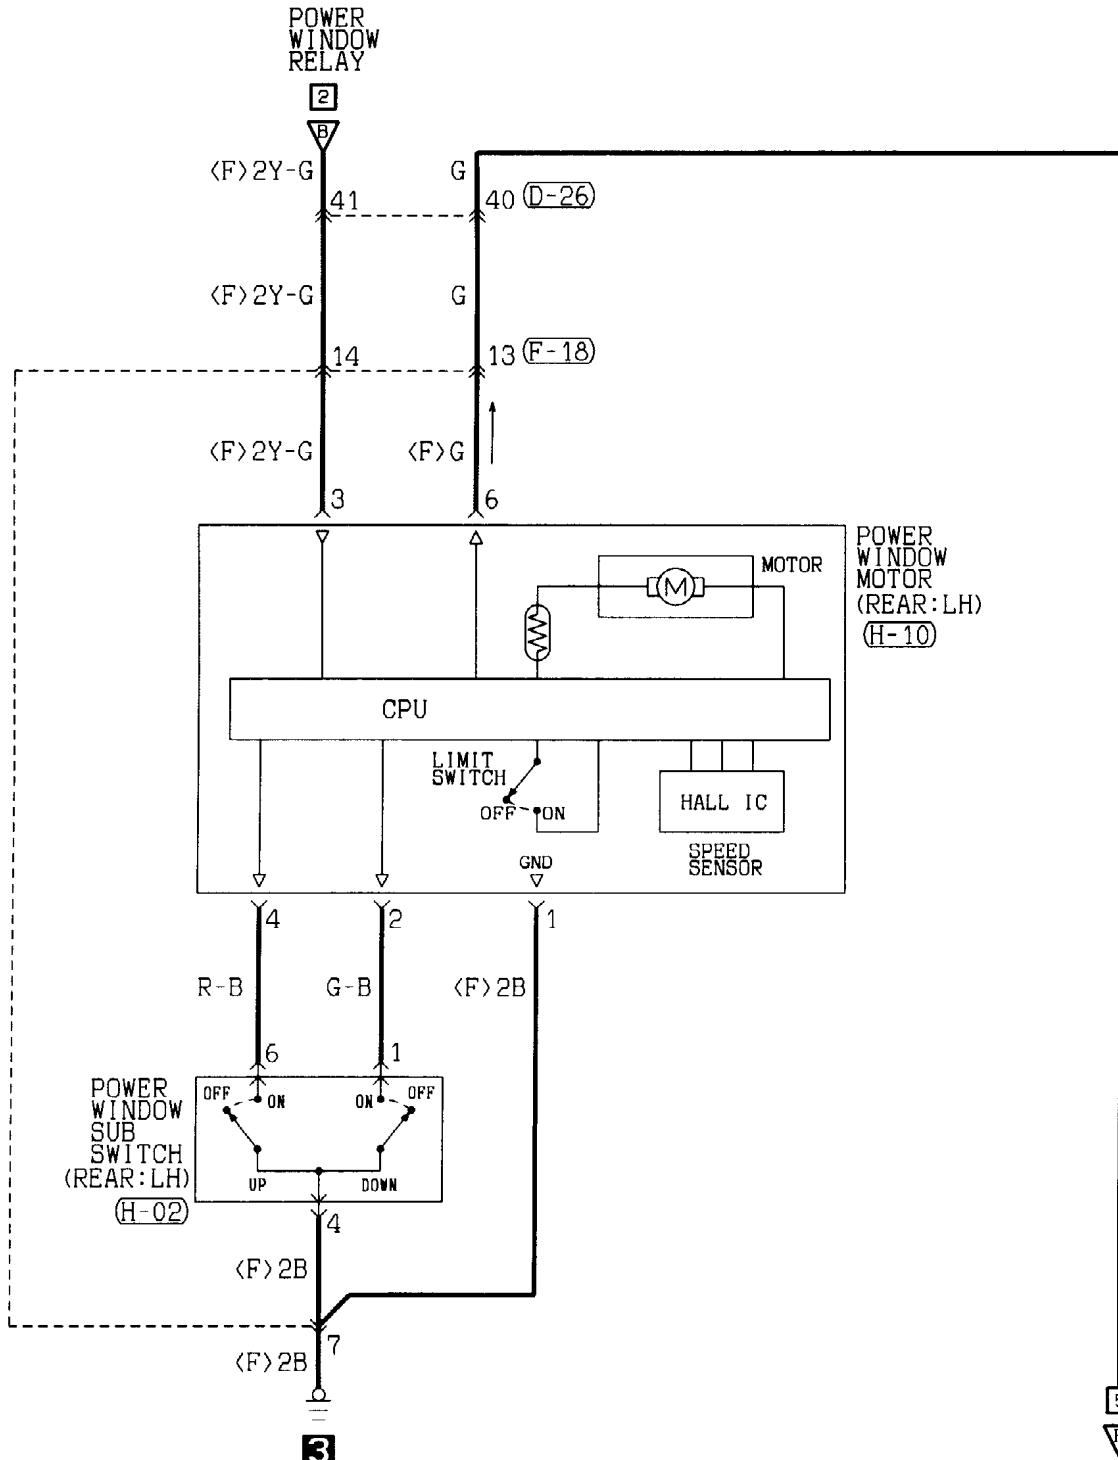

POWER WINDOWS <Long wheelbase models (R.H. drive vehicles)> (CONTINUED)

3

D-124

F-04 MU801857

F-18 MU801857

H-02

H-10