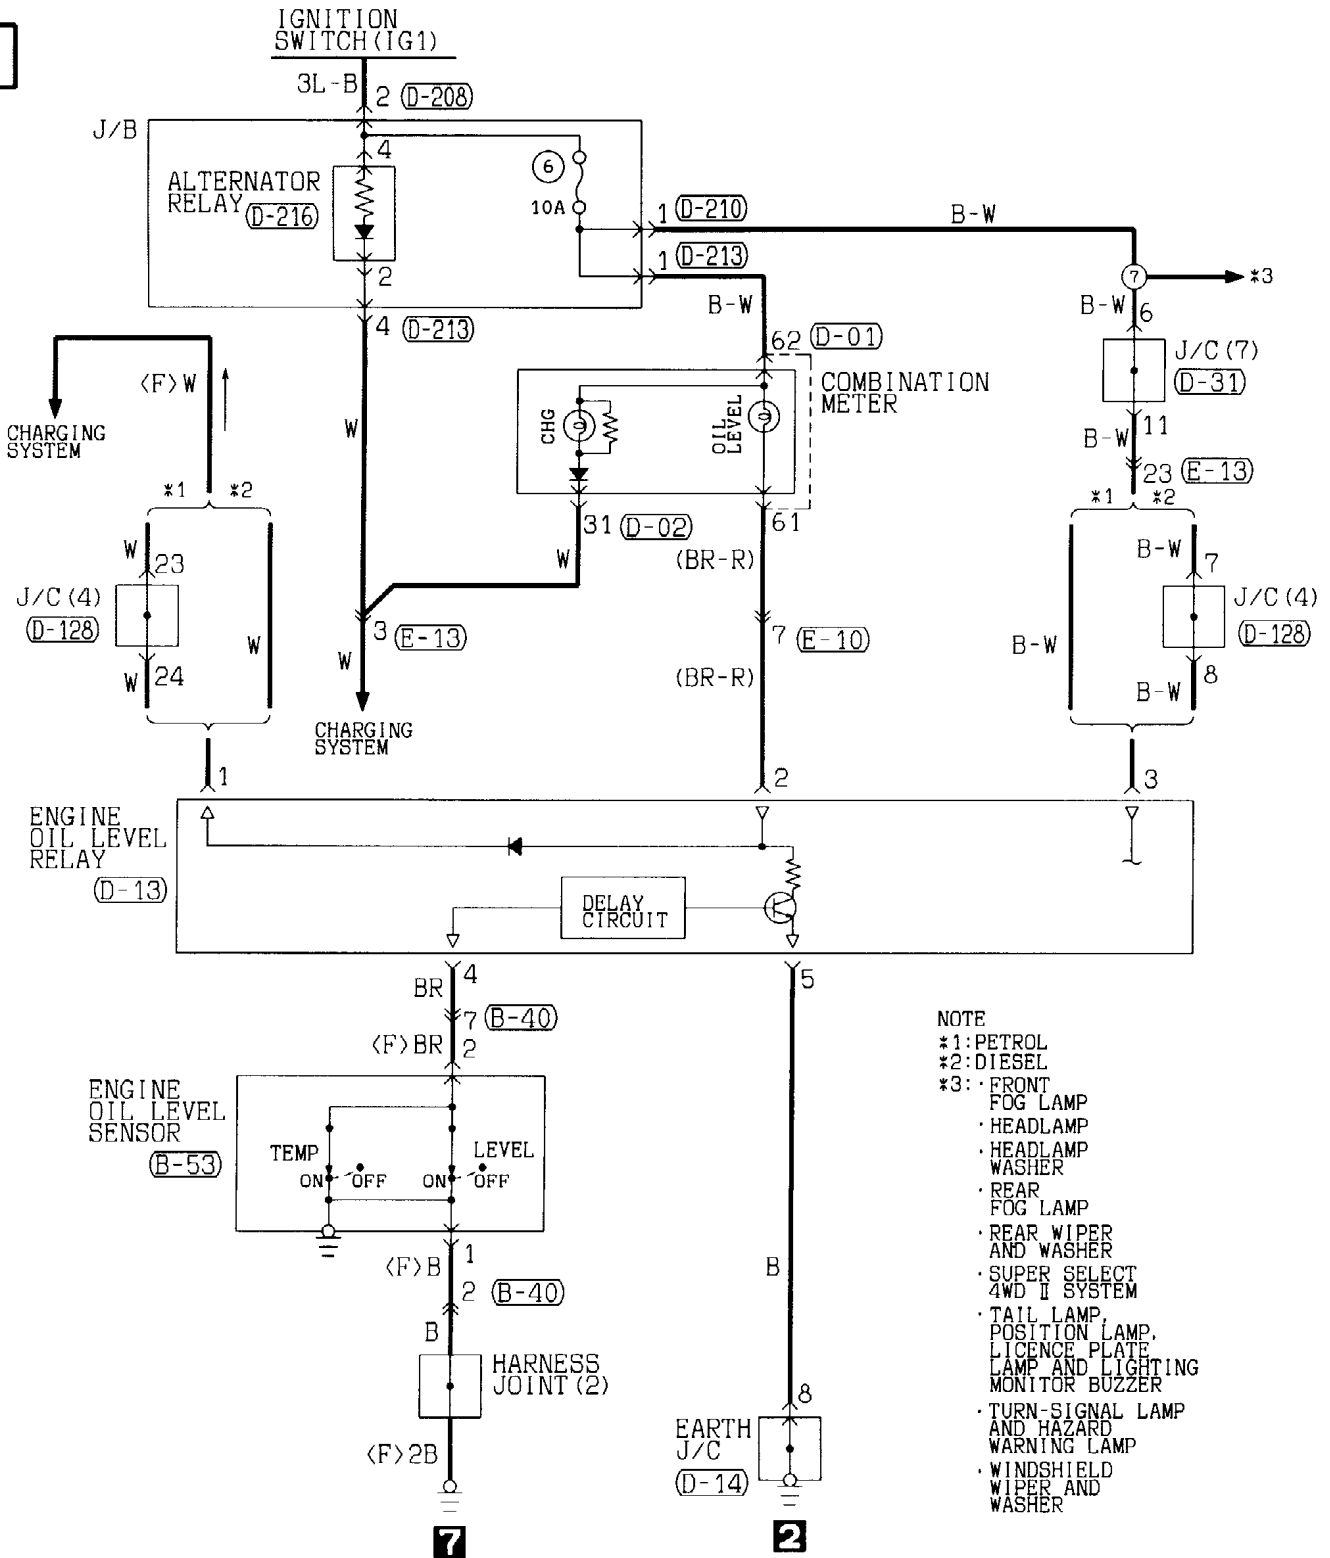

ENGINE OIL LEVEL WARNING LAMP

R.H. drive vehicles

3

Refer to P. 3-762