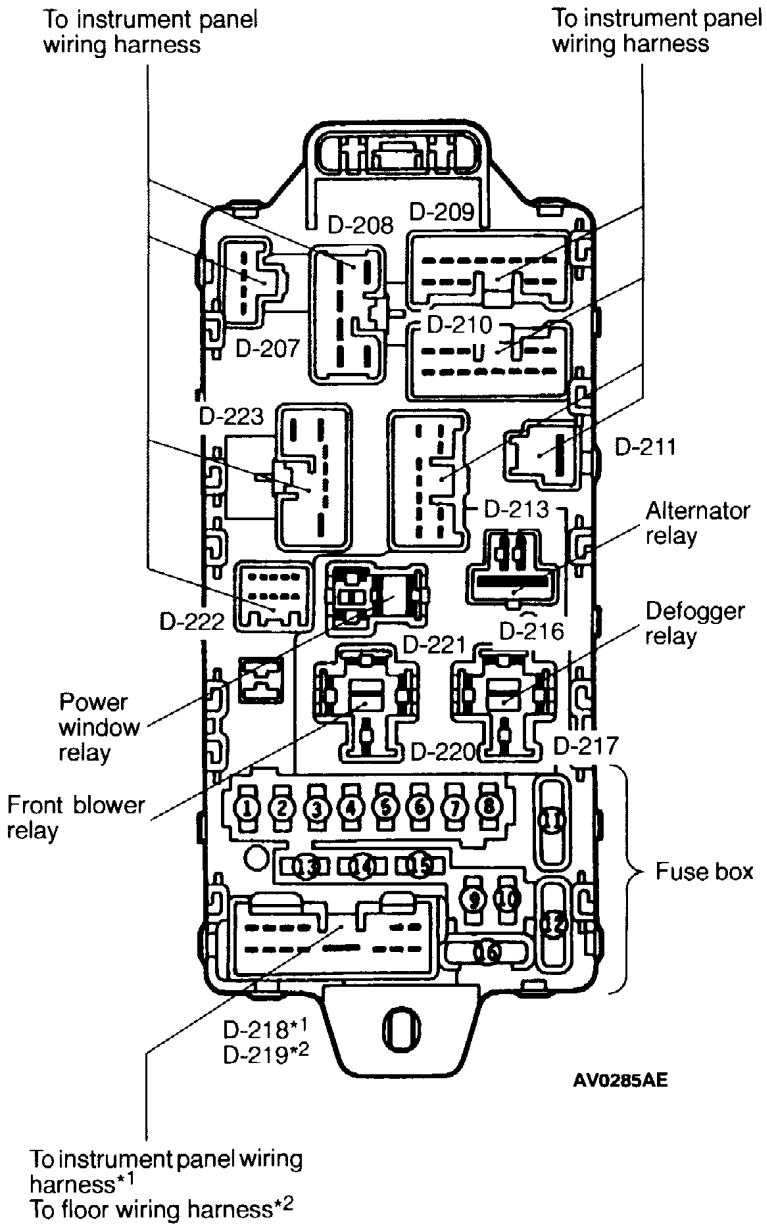

AV0285AE

AV0286AE

NOTE  
 \*1: LHD  
 \*2: RHD

JOINT CONNECTOR (J/C)

90101420358

L.H. drive vehicles

NOTE  
 IN ACTUAL VEHICLES, ANY OF THE TERMINALS CONNECTED IN J/C ARE USED.  
 THE TERMINALS DESCRIBED IN THE CIRCUIT DIAGRAM MAY NOT BE  
 IDENTICAL TO THOSE OF THE VEHICLES.