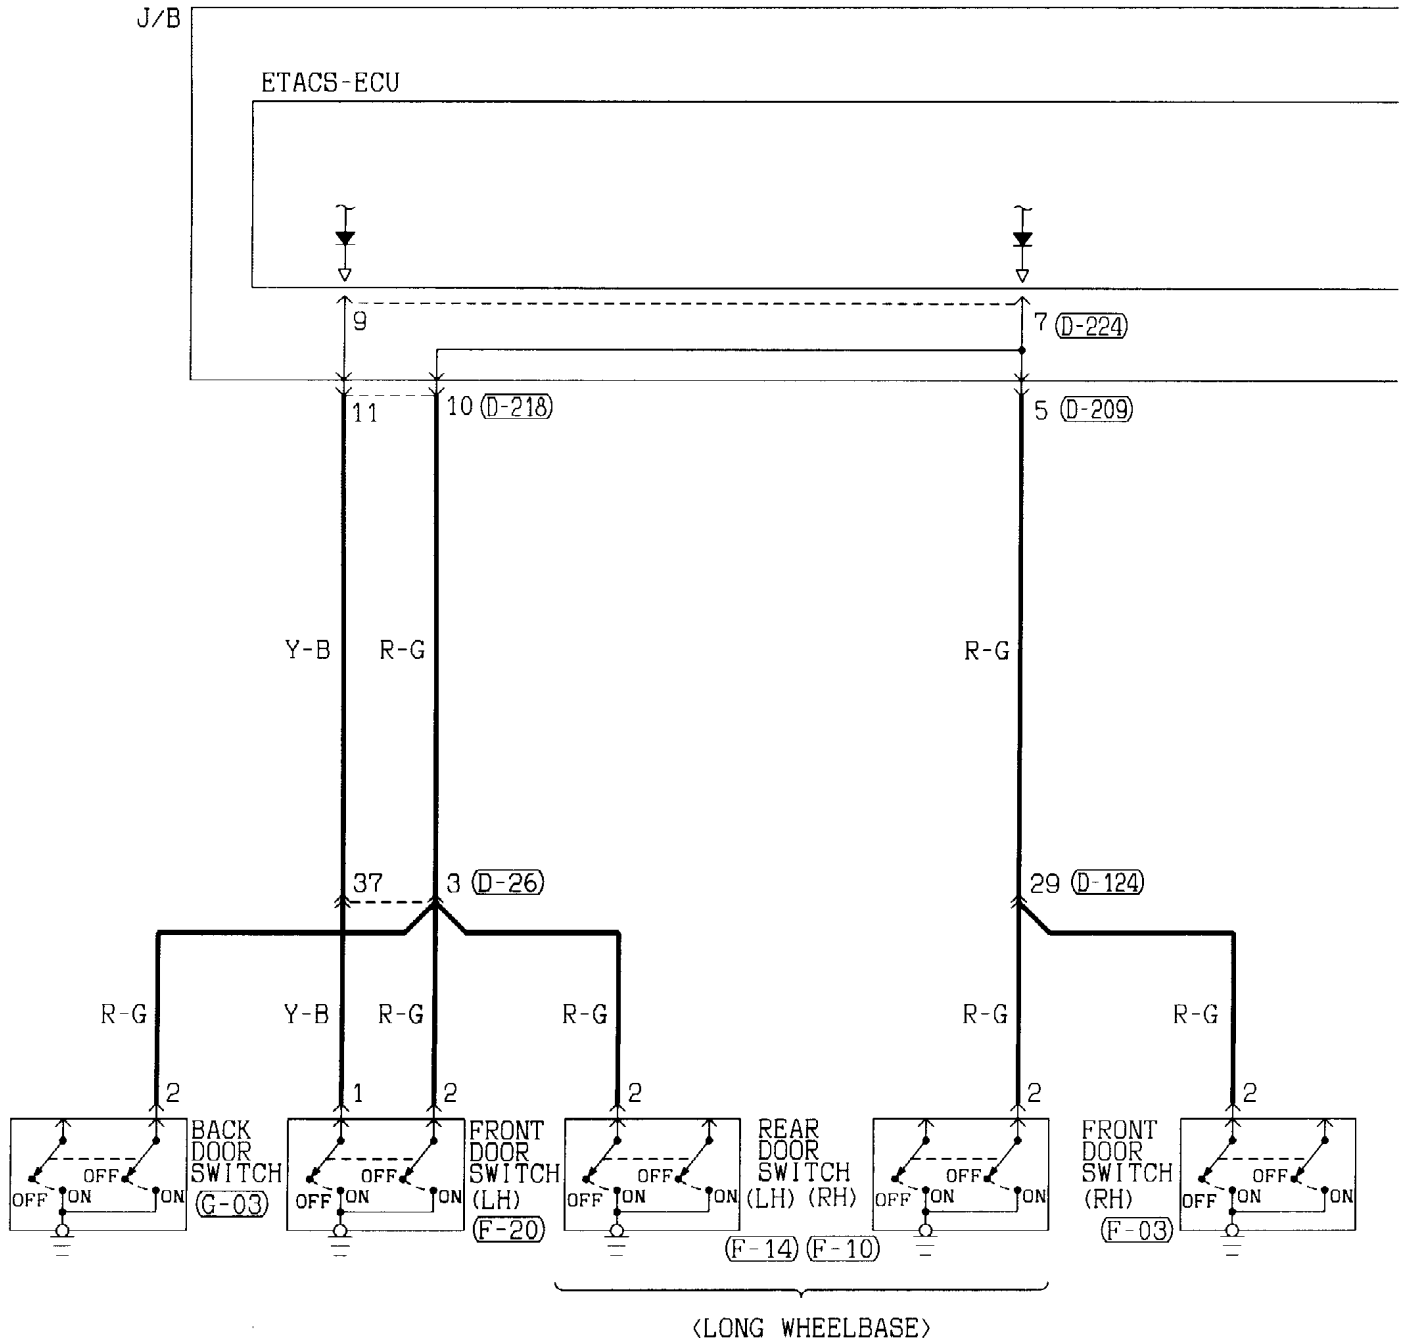

CENTRAL DOOR LOCKING SYSTEM AND FORGOTTEN KEY PREVENTION FUNCTION <L.H. drive vehicles with keyless entry system> (CONTINUED)

5