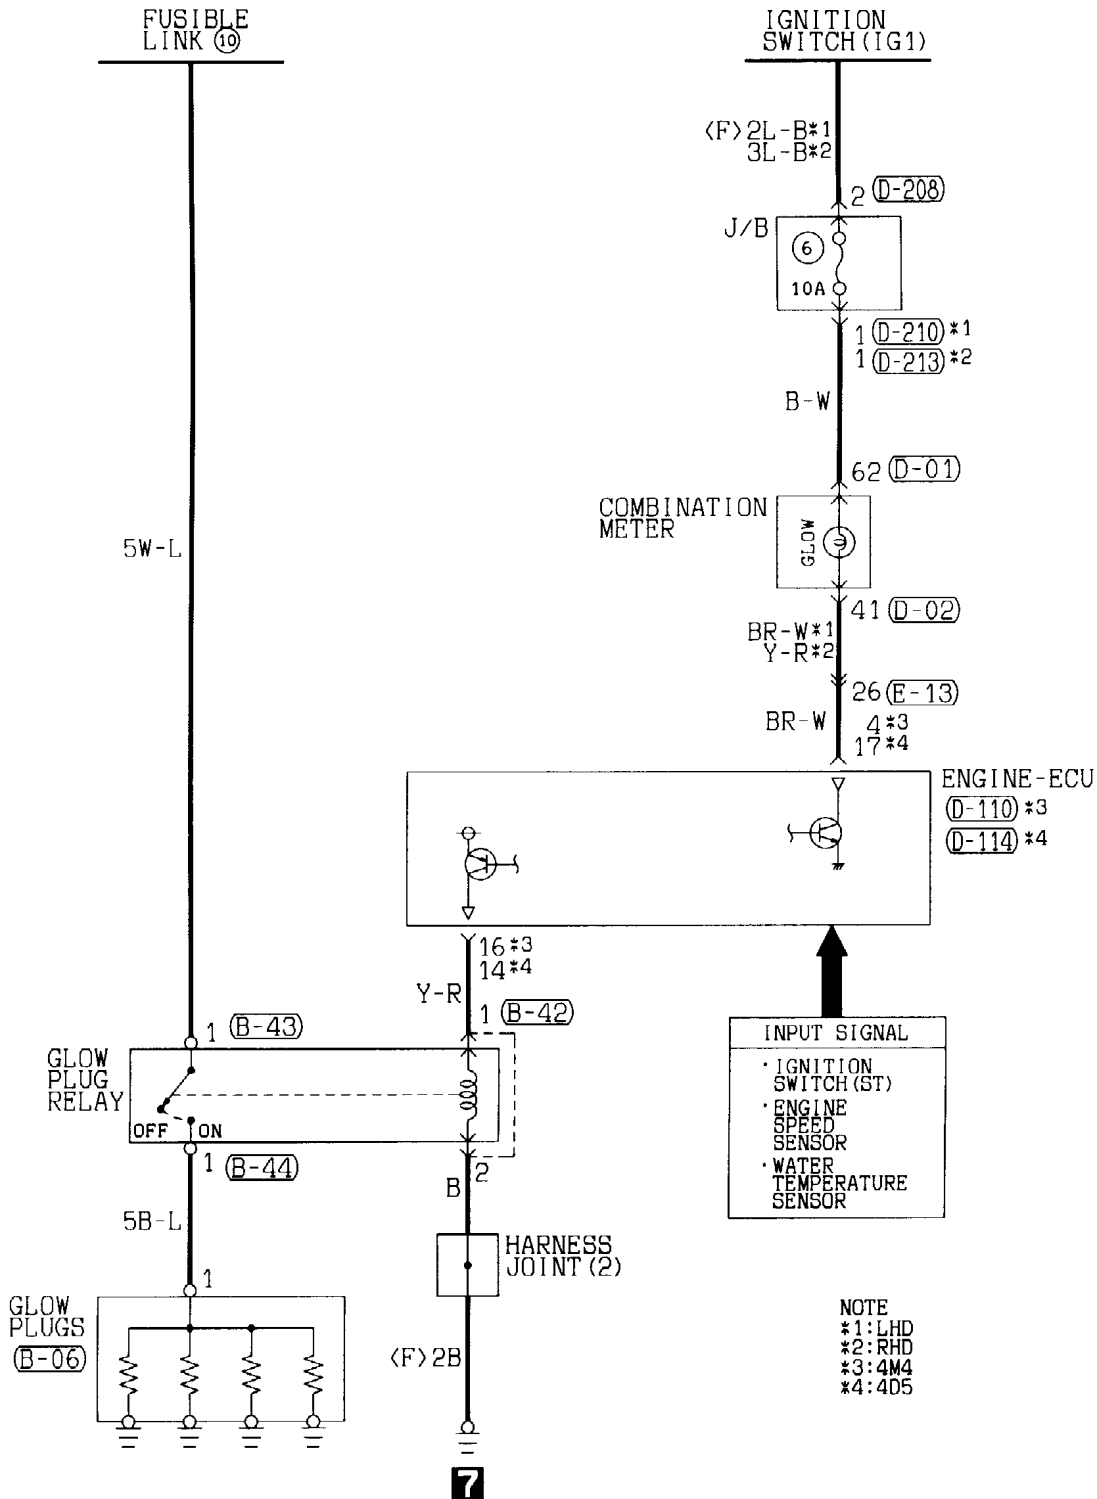

GLOW SYSTEM

90100090154

1