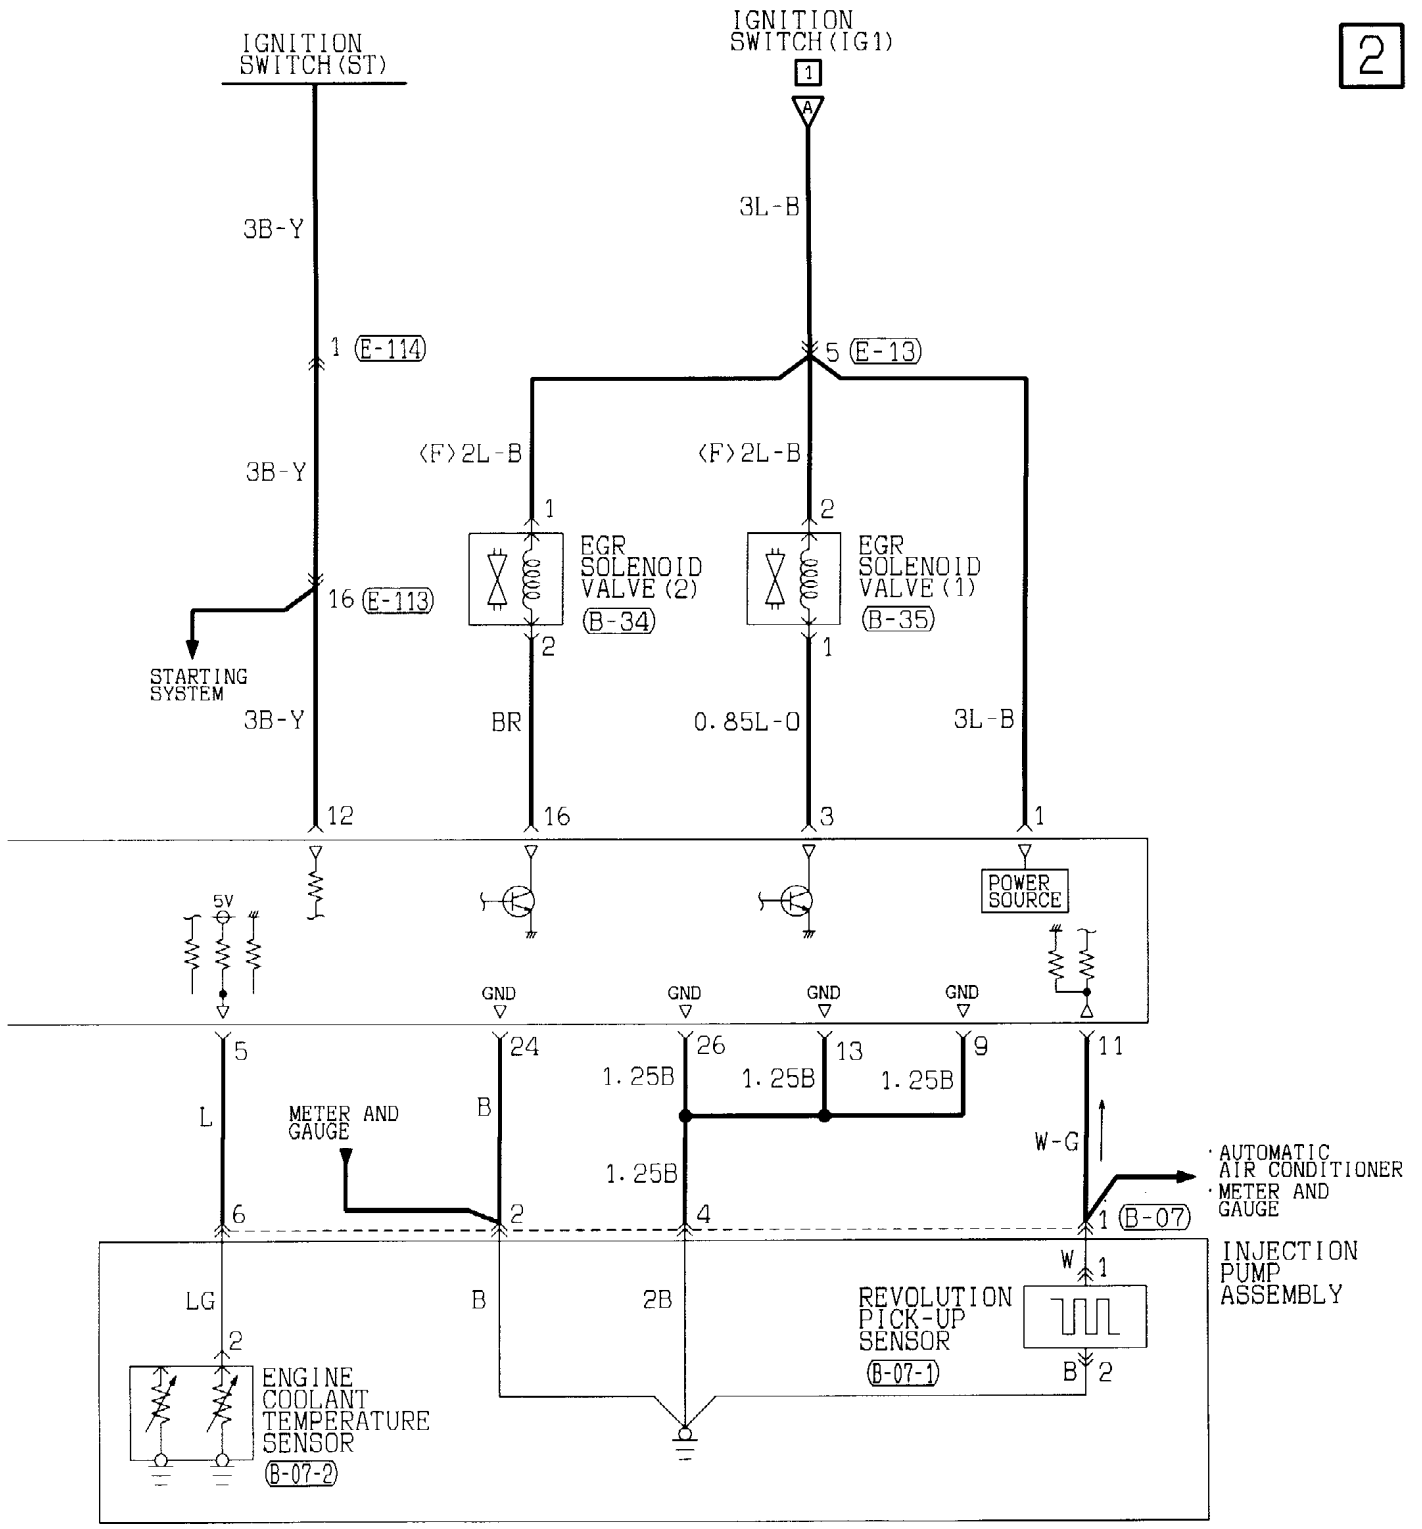

2

(D-114) (MU801824)

(D-208)

MU801331

(D-210) (MU801860)

(D-223)

(MU801866)

(E-13)

Refer to P.3-762

(E-113)

Refer to P.3-762

Wire colour code
B:Black LG:Light green G:Green L:Blue W:White Y:Yellow SB:Sky blue
BR:Brown O:Orange GR:Gray R:Red P:Pink V:Violet