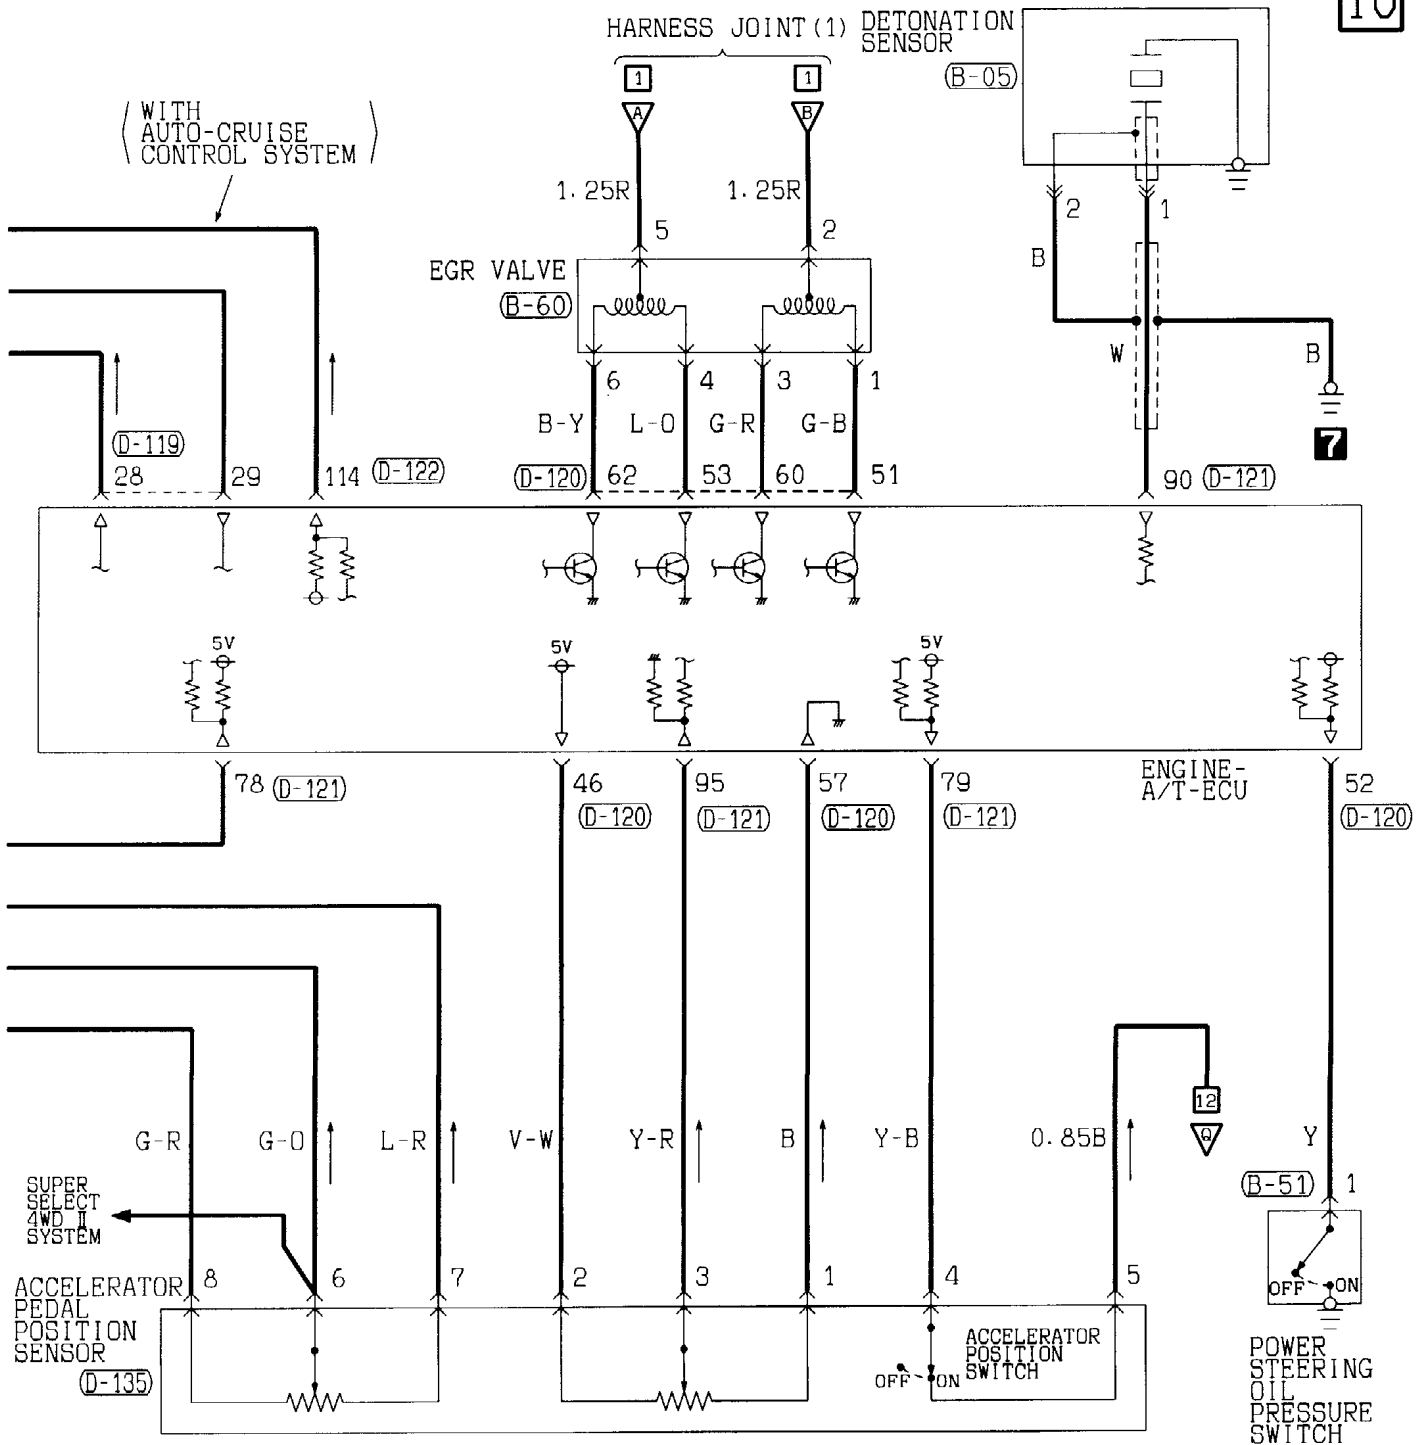

10

(D-119) (MU803784)

1	2	3	4	5	6	7	8
9	10	11	12	13	14	15	16
17	18	19	20	21	22	23	24
25	26	27	28	29	30	31	32
33	34	35					

(D-120) (MU803781)

41	42	43	44	45	46
47	48	49	50	51	52
53	54	55	56	57	58
59	60	61	62	63	64
65	66				

(D-121) (MU803782)

71	72	73	74	75	76	77
78	79	80	81	82	83	84
85	86	87	88	89	90	91
92	93	94	95	96	97	98

(D-122) (MU803783)

101	102	103	104	105	106	107
108	109	110	111	112	113	114
115	116	117	118	119	120	121
122	123	124	125	126	127	128
129	130					

Wire colour code

B : Black   LG:Light green   G :Green   L :Blue   W :White   Y :Yellow   SB:Sky blue
BR:Brown   O :Orange   GR:Gray   R :Red   P :Pink   V :Violet