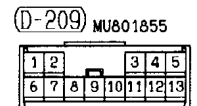

ROOM LAMP, REAR PERSONAL LAMP AND LUGGAGE COMPARTMENT LAMP

90101320443

Short wheelbase models <R.H. drive vehicles>

1