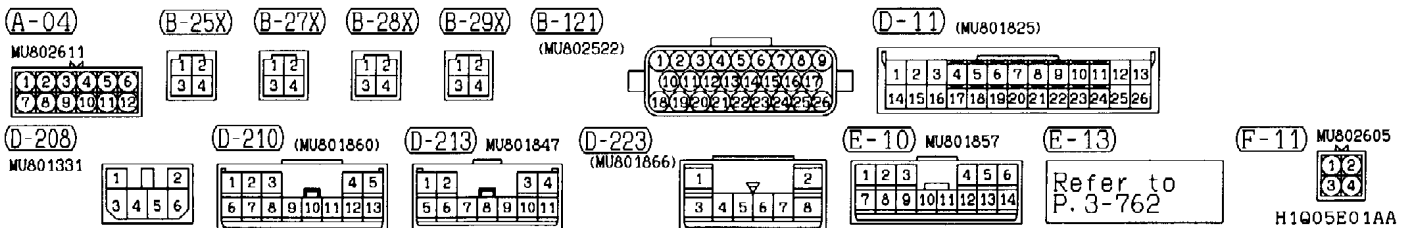

ENGINE CONTROL SYSTEM

90100082290

6G7-GDI-A/T <L.H. drive vehicles>

1

NOTE

- *: FRONT FOG LAMP
- HEADLAMP WASHER
- REAR FOG LAMP
- REAR WIPER AND WASHER
- SUPER SELECT 4WD II SYSTEM
- TAIL LAMP, POSITION LAMP, LICENCE PLATE LAMP AND LIGHTING MONITOR BUZZER
- TURN-SIGNAL LAMP AND HAZARD WARNING LAMP
- WINDSHIELD WIPER AND WASHER