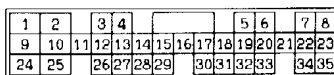

(B-04) (B-28X) (B-30X) (B-107) (B-112) (B-113) (B-116) (B-119) (D-116) (MU803784)