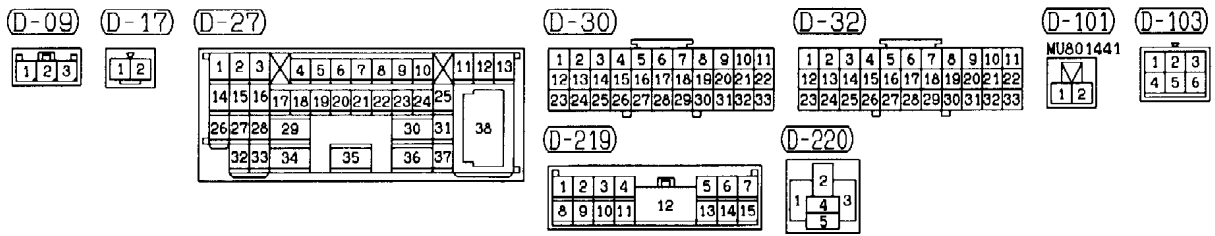

DUAL MANUAL AIR CONDITIONER

90100550973

4D5 <R.H. drive vehicles without rear heater>