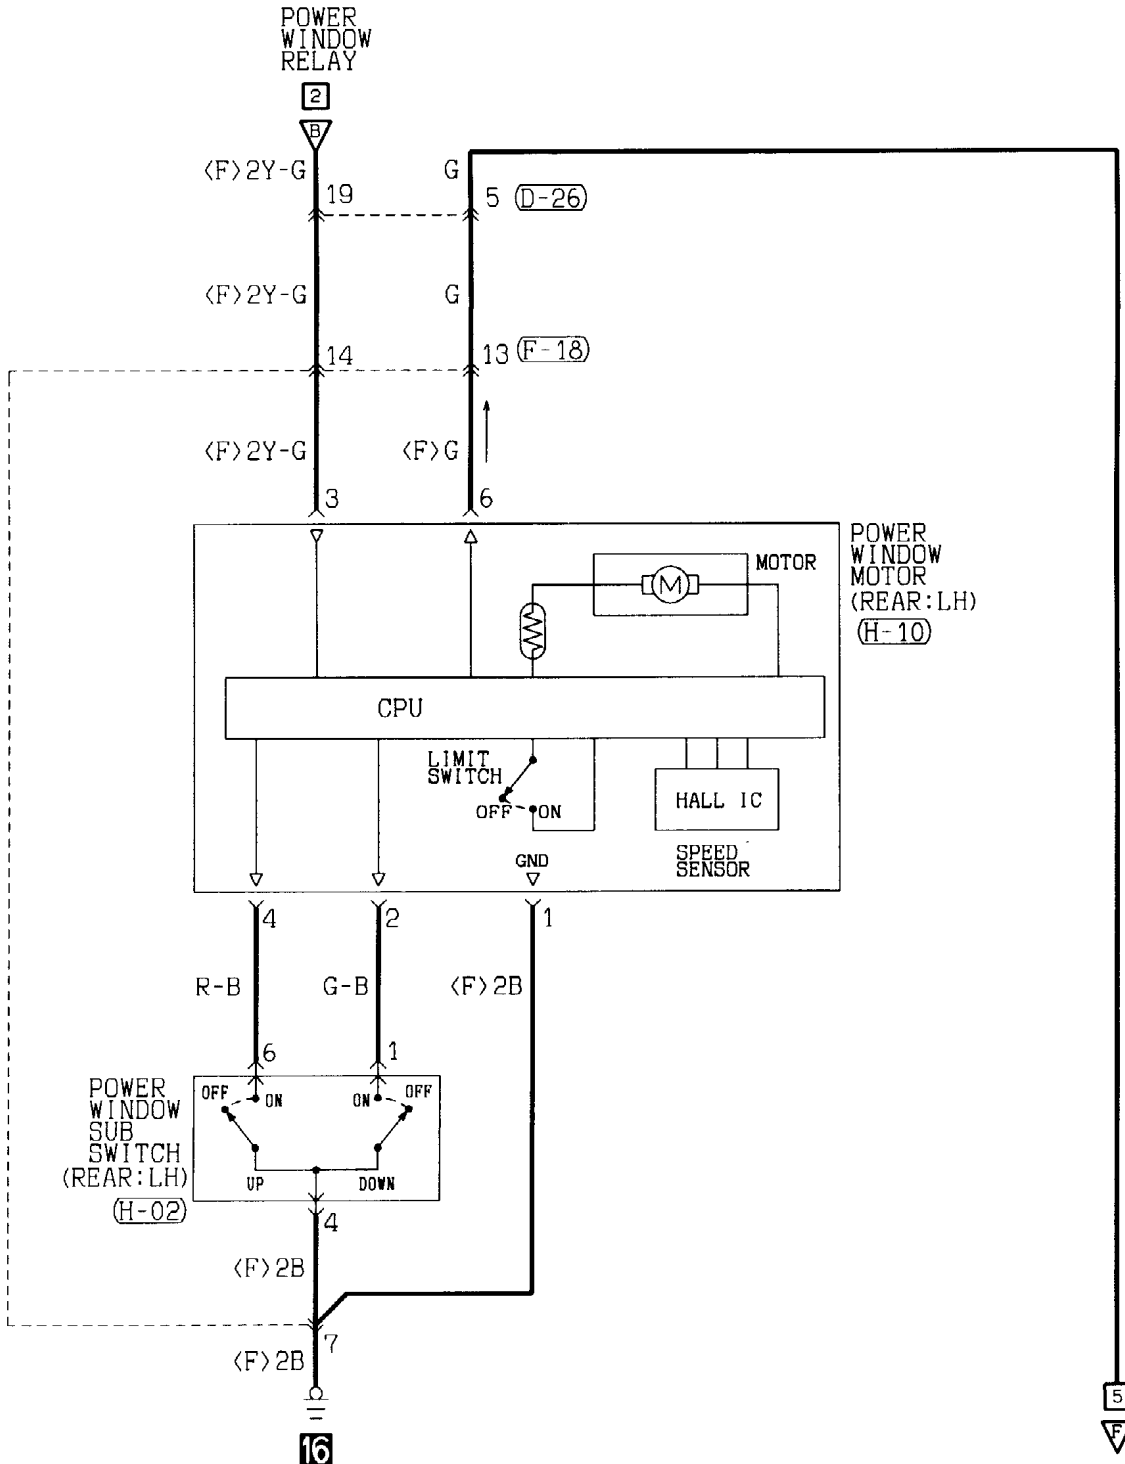

POWER WINDOWS <Long wheelbase models (L.H. drive vehicles)> (CONTINUED)

3

(D-124)

(F-04) MU801857

(F-18) MU801857

(H-02)

(H-10)