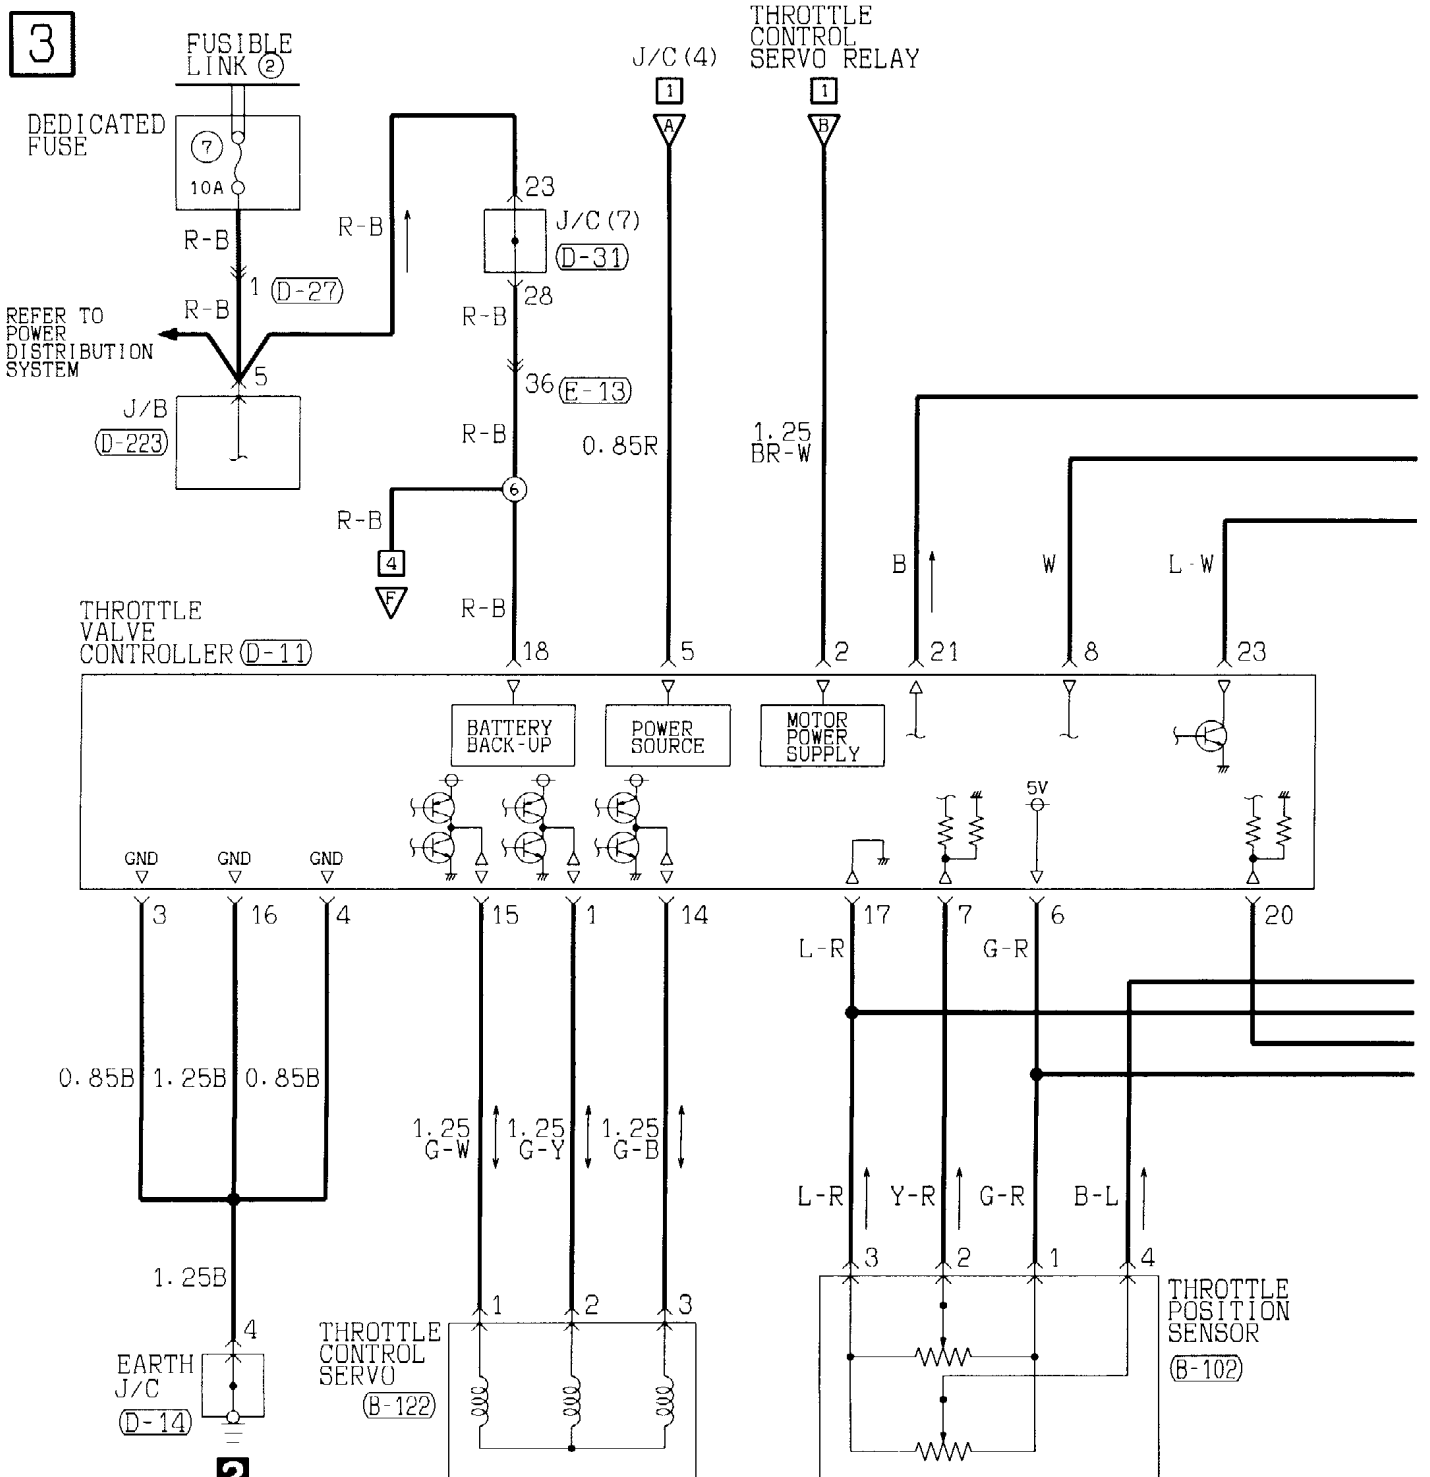

AUTO-CRUISE CONTROL SYSTEM <6G7-A/T (L.H. drive vehicles)> (CONTINUED)