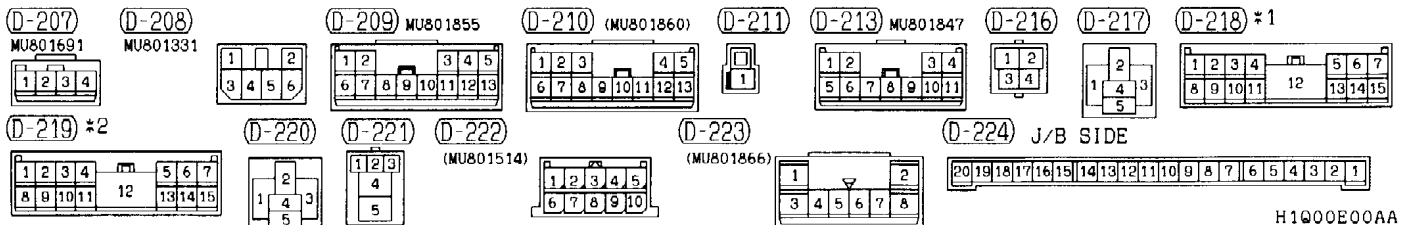

Front side

Rear side

JUNCTION BLOCK (J/B)

90100020559

NOTE
*1: LHD
*2: RHD