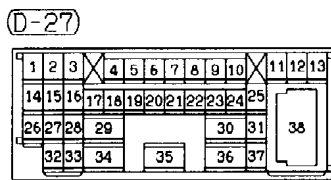

H-01

H-09

H-20

H-24

IGNITION KEY CYLINDER ILLUMINATION LAMP

90100260531

L.H. drive vehicles

2