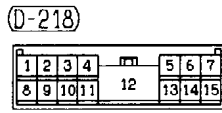

H-01

H-09

H-20

H-24

IGNITION KEY CYLINDER ILLUMINATION LAMP

90100260531

L.H. drive vehicles

2