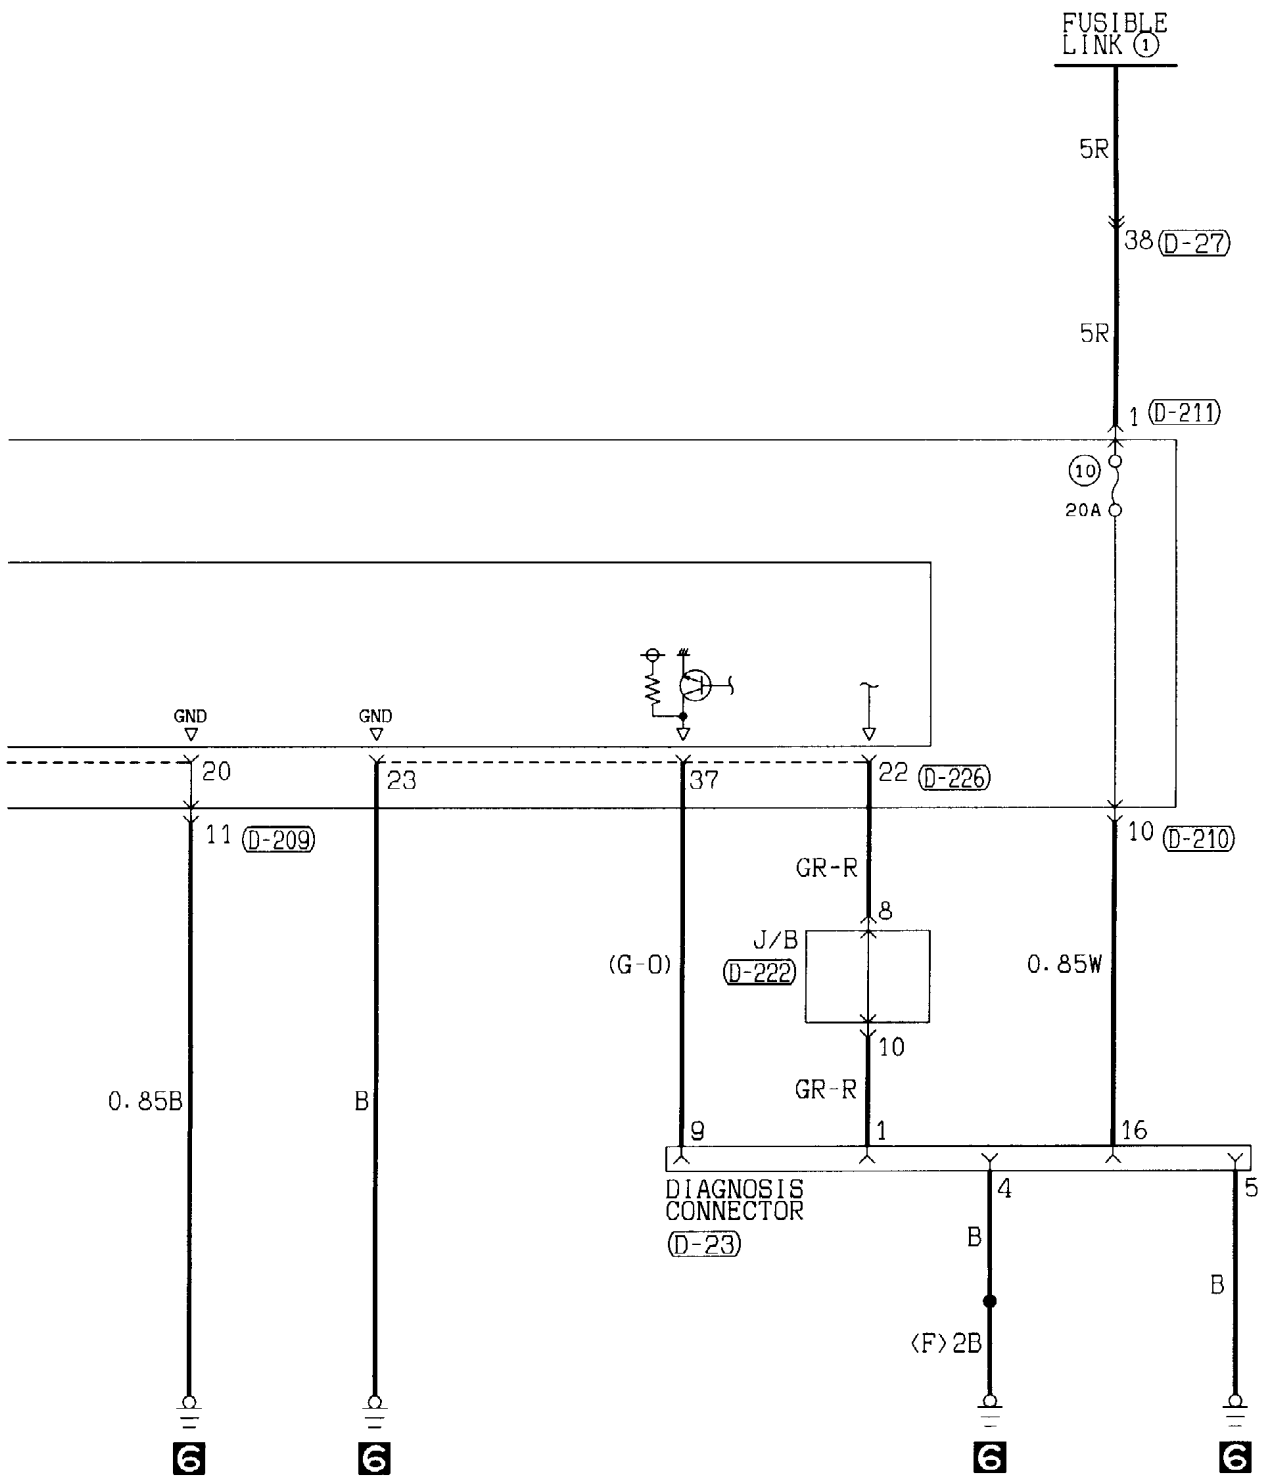

H-01

H-09

H-20

H-24

IGNITION KEY CYLINDER ILLUMINATION LAMP

90100260531

L.H. drive vehicles

2