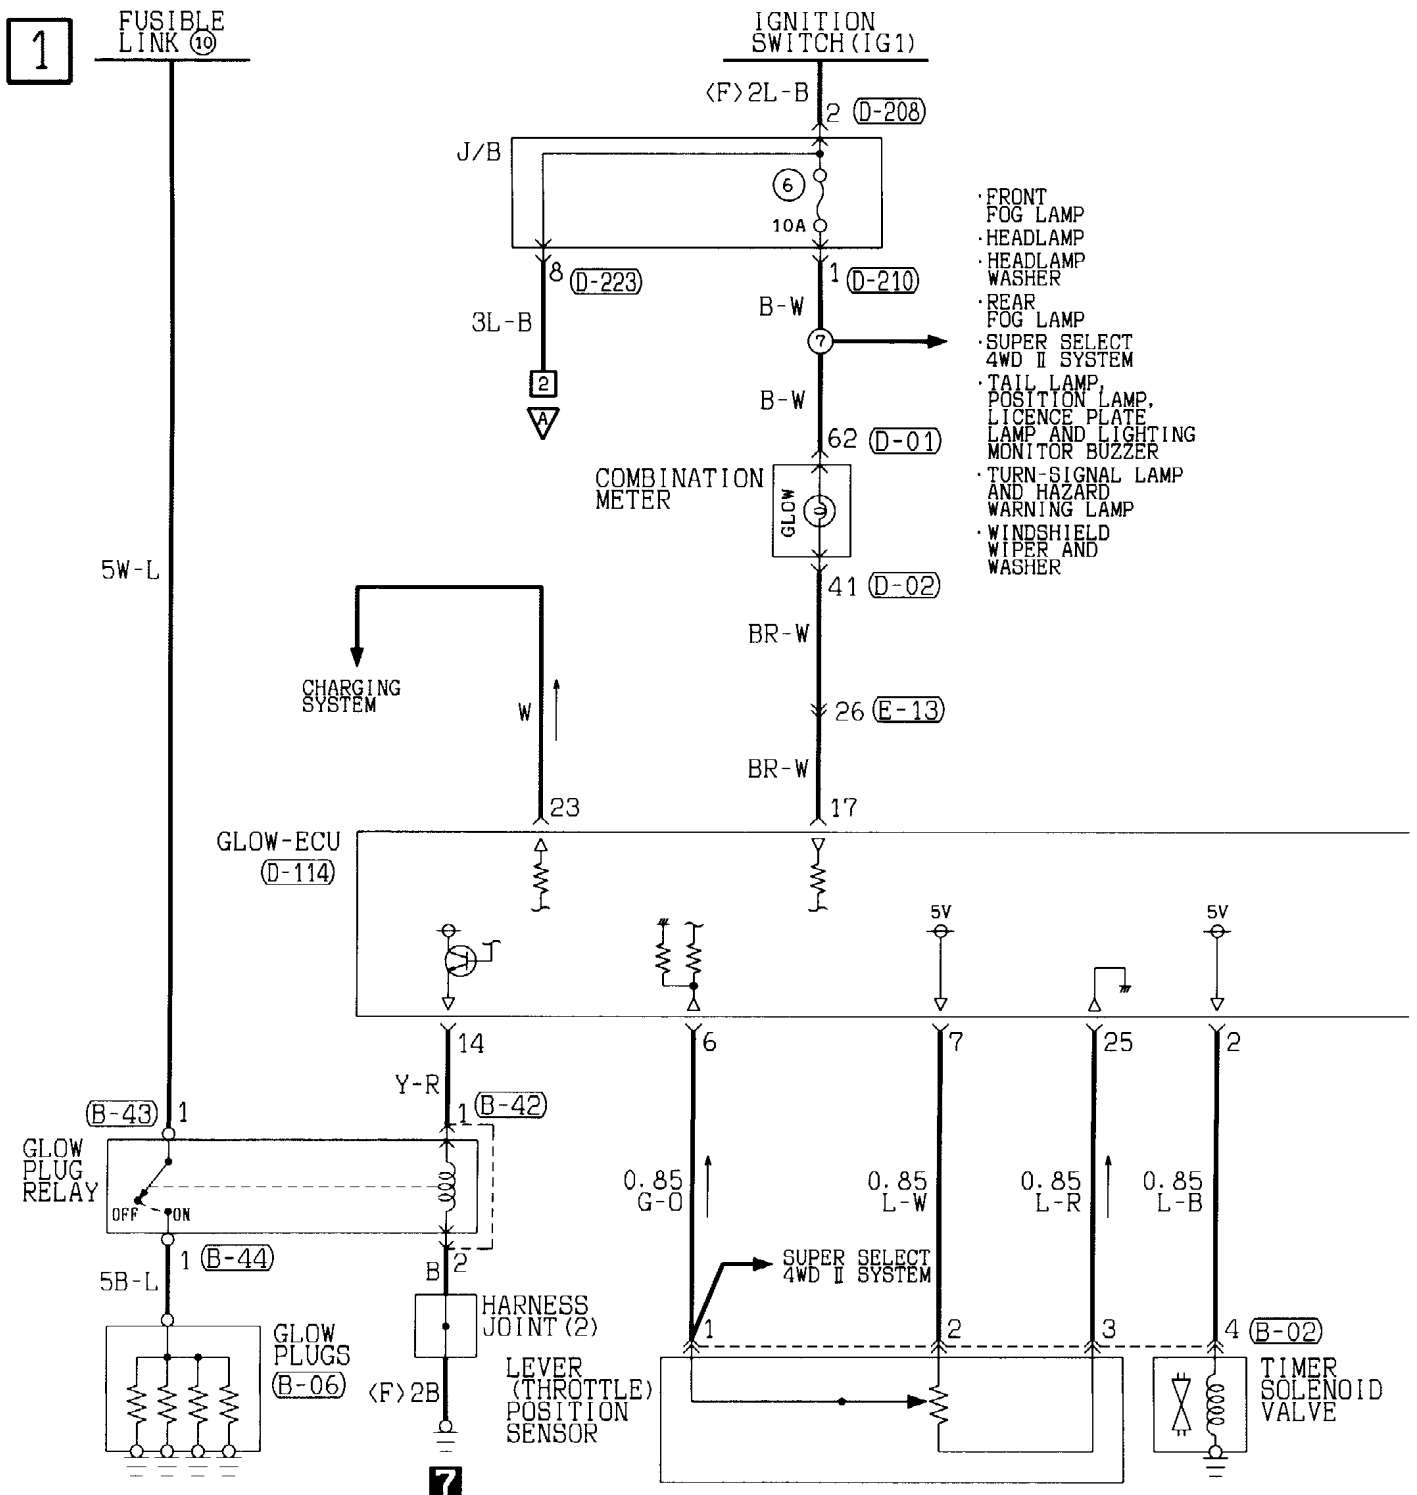

ENGINE CONTROL SYSTEM

90100082351

4D5 <L.H. drive vehicles>

- FRONT FOG LAMP
- HEADLAMP
- HEADLAMP WASHER
- REAR FOG LAMP
- SUPER SELECT 4WD II SYSTEM
- TAIL LAMP, POSITION LAMP, LICENCE PLATE LAMP AND LIGHTING MONITOR BUZZER
- TURN-SIGNAL LAMP AND HAZARD WARNING LAMP
- WINDSHIELD WIPER AND WASHER