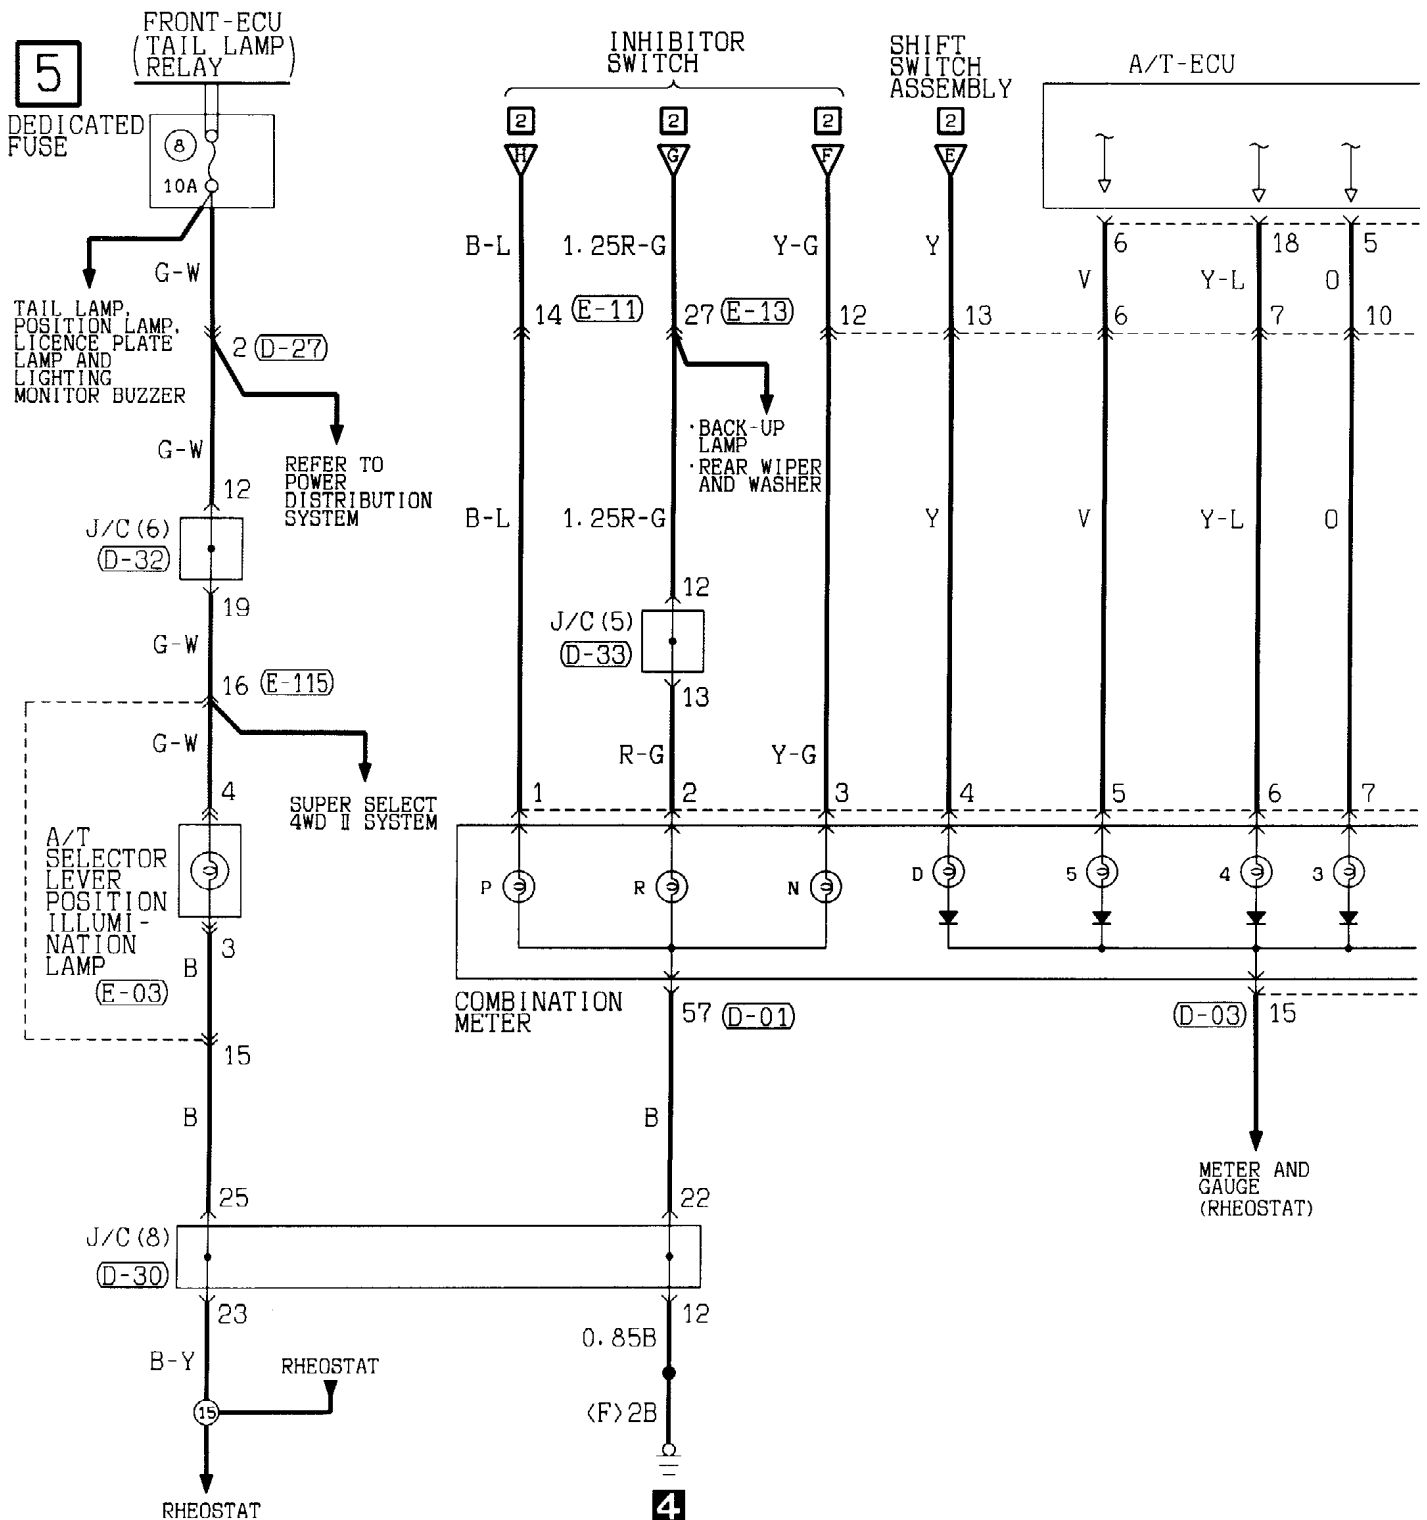

31	32	33	34	35	36	37	38
39	40	41	42	43	44	45	46

Wire colour code

B :Black LG:Light green G :Green L :Blue W :White Y :Yellow SB:Sky blue  
BR:Brown O :Orange GR:Gray R :Red P :Pink V :Violet

INVECS-II 5A/T <4M4 (L.H. drive vehicles)> (CONTINUED)