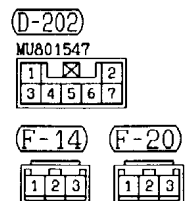

CENTRAL DOOR LOCKING SYSTEM AND FORGOTTEN KEY PREVENTION FUNCTION <L.H. drive vehicles with keyless entry system> (CONTINUED)

5