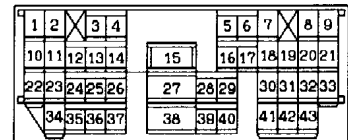

DUAL MANUAL AIR CONDITIONER <4D5 (R.H. drive vehicles without rear heater)> (CONTINUED)

5