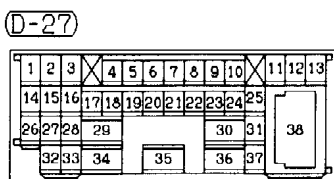

IGNITION KEY CYLINDER ILLUMINATION LAMP

90100260548

R.H. drive vehicles