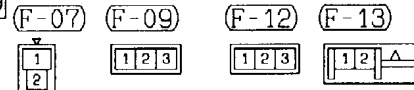

ROOM LAMP, REAR PERSONAL LAMP AND LUGGAGE COMPARTMENT LAMP

90101320443

Short wheelbase models <R.H. drive vehicles>

1