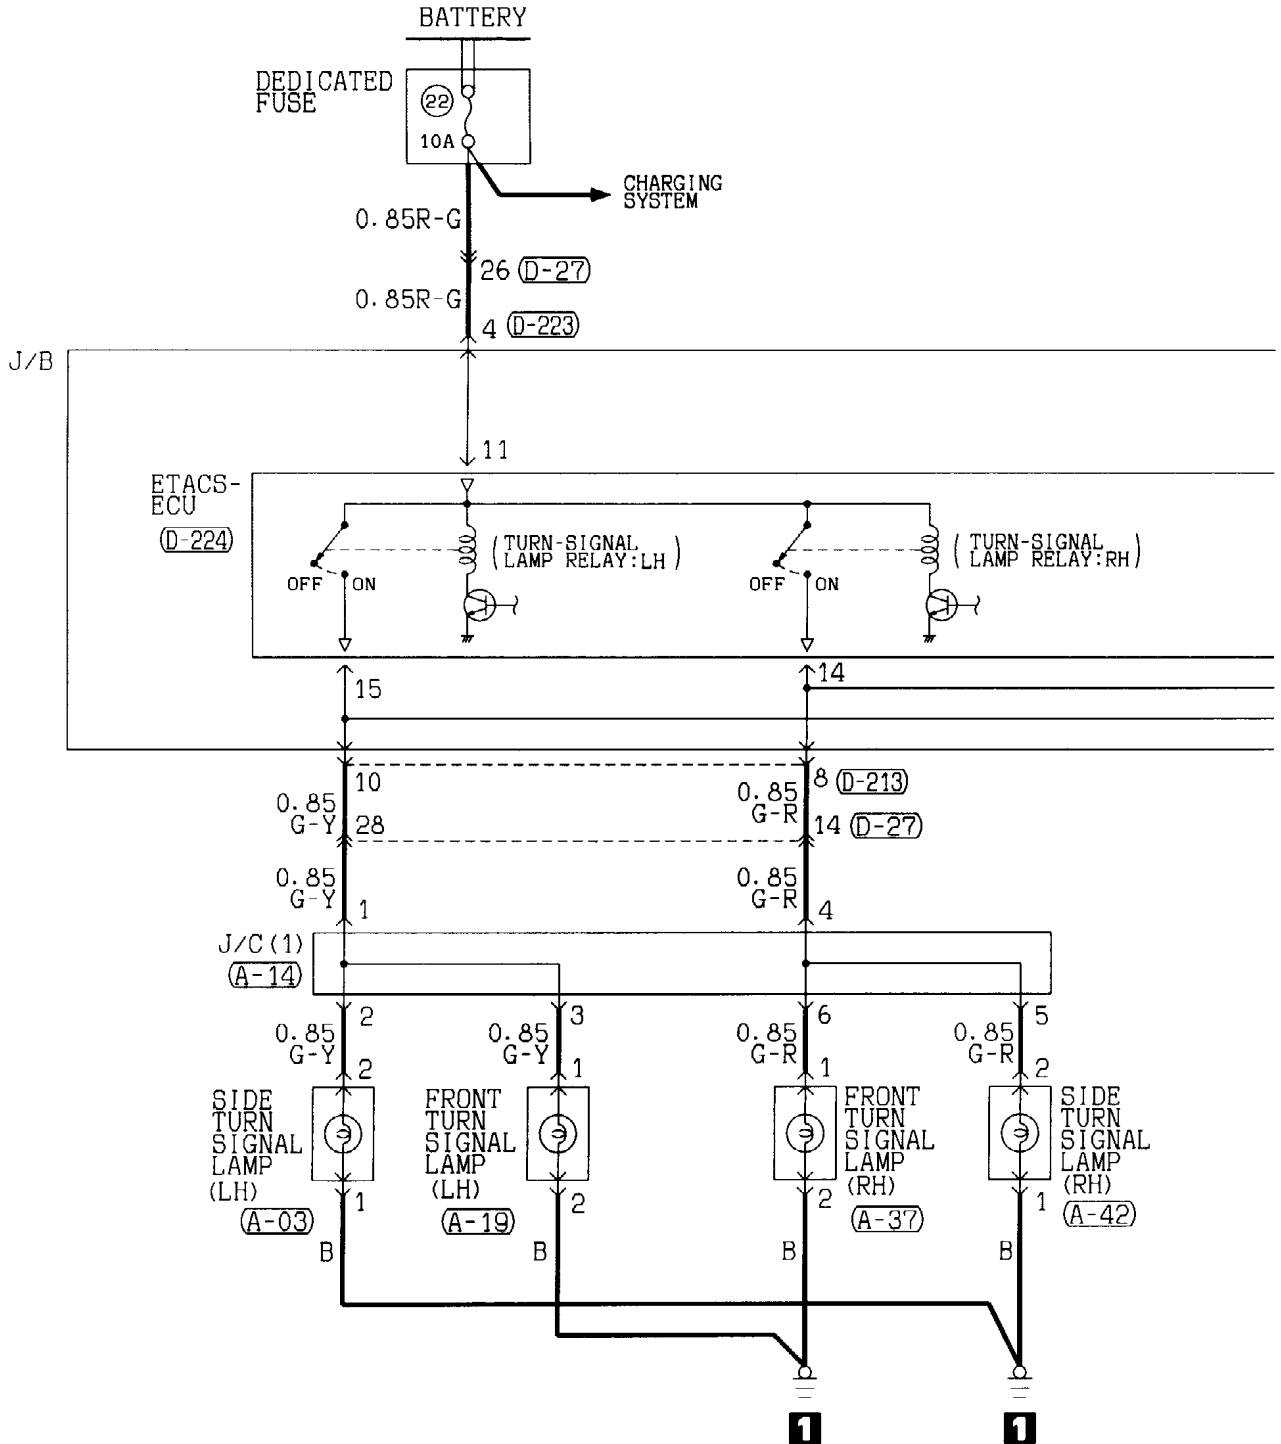

L : Blue  
R : Red  
Y : Yellow

H1Q11E05AB

CENTRAL DOOR LOCKING SYSTEM AND FORGOTTEN KEY PREVENTION FUNCTION <L.H. drive vehicles with keyless entry system> (CONTINUED)

3

4

Wire colour code  
 B : Black  
 BR : Brown  
 W : White  
 V : Violet  
 LG : Light green  
 O : Orange  
 SB : Sky blue