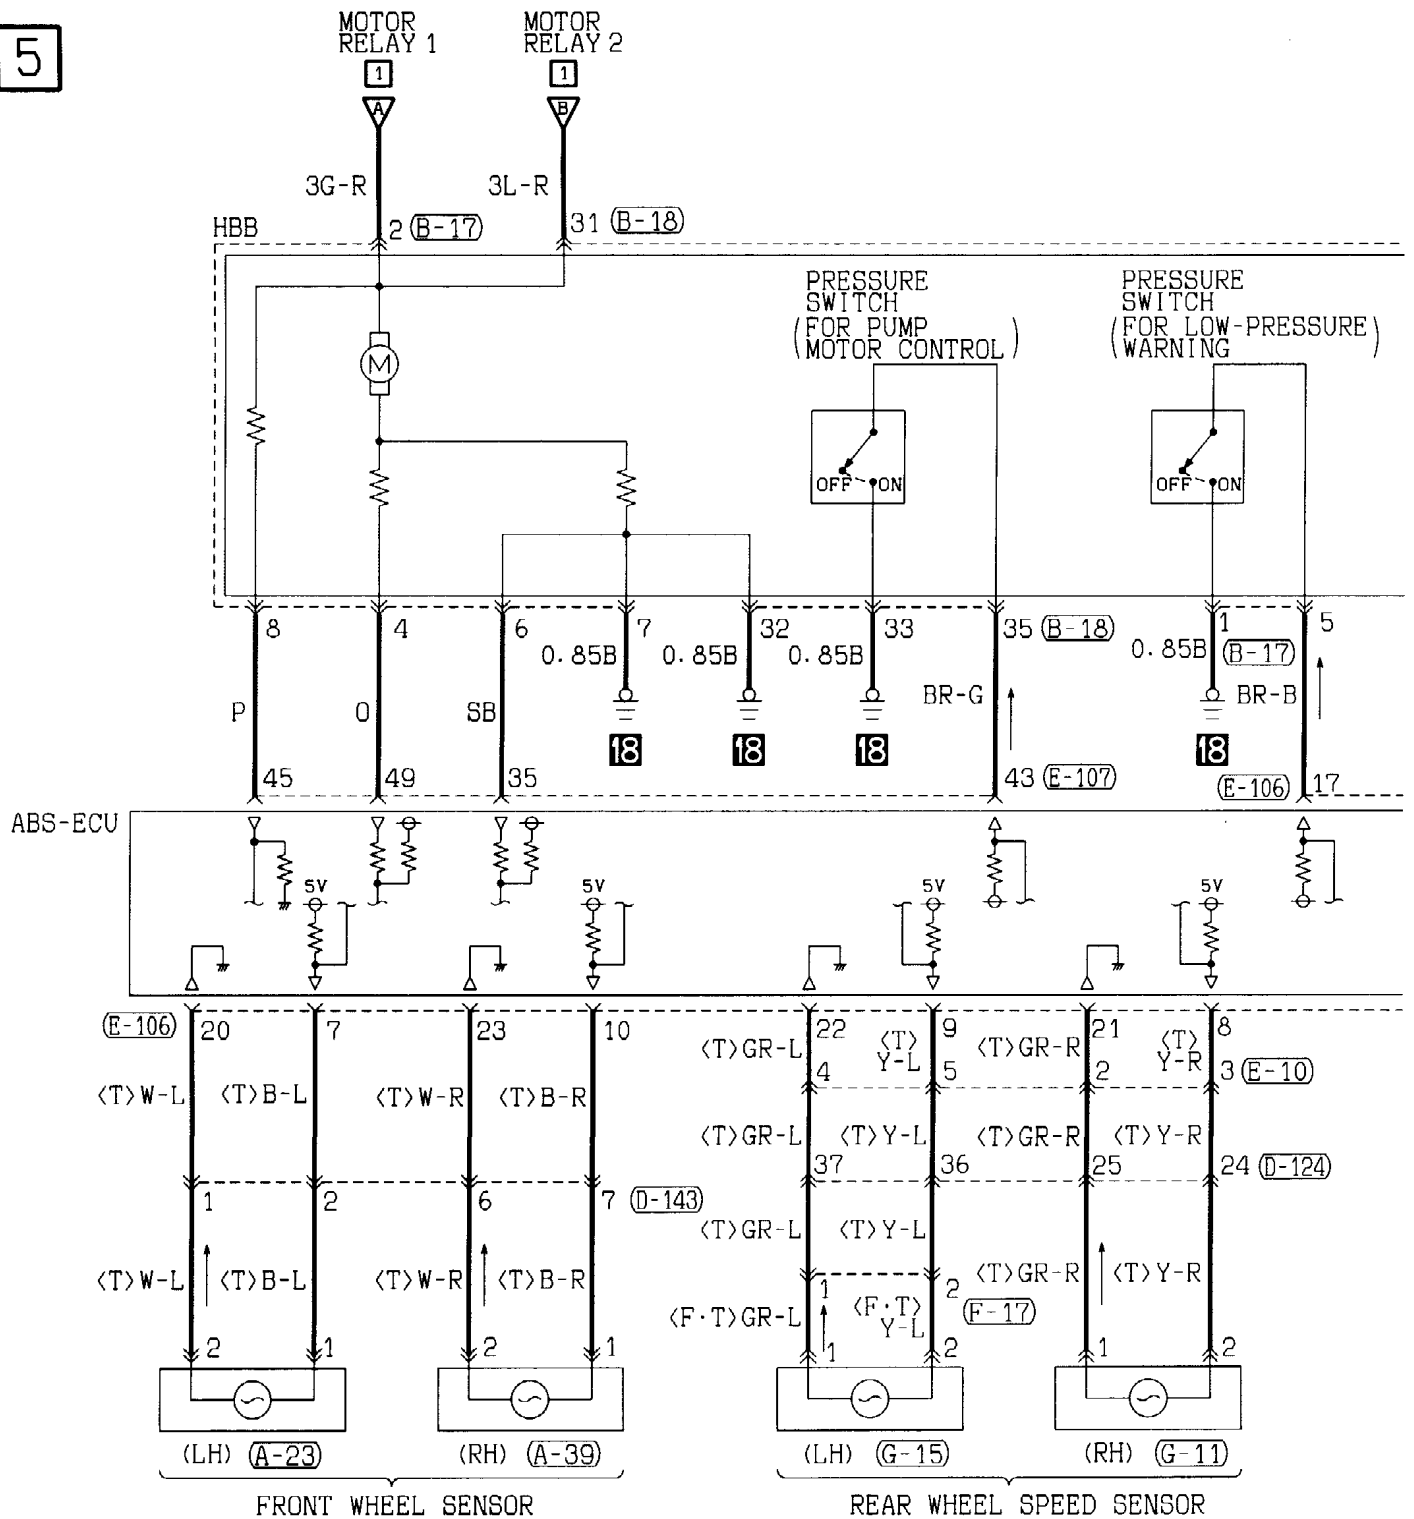

HYDRAULIC BRAKE BOOSTER (HBB), ELECTRONIC BRAKE-FORCE DISTRIBUTION (EBD) AND ANTI-SKID BRAKING SYSTEM (ABS) <Diesel (R.H. drive vehicles)> (CONTINUED)

5

A-23

A-39

B-16

B-17

B-18

MU802227

C-16

D-124

D-143

MU801855

G-11

G-15