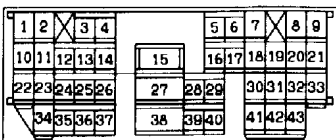

DUAL MANUAL AIR CONDITIONER <4M4 (R.H. drive vehicles without rear heater)> (CONTINUED)

5