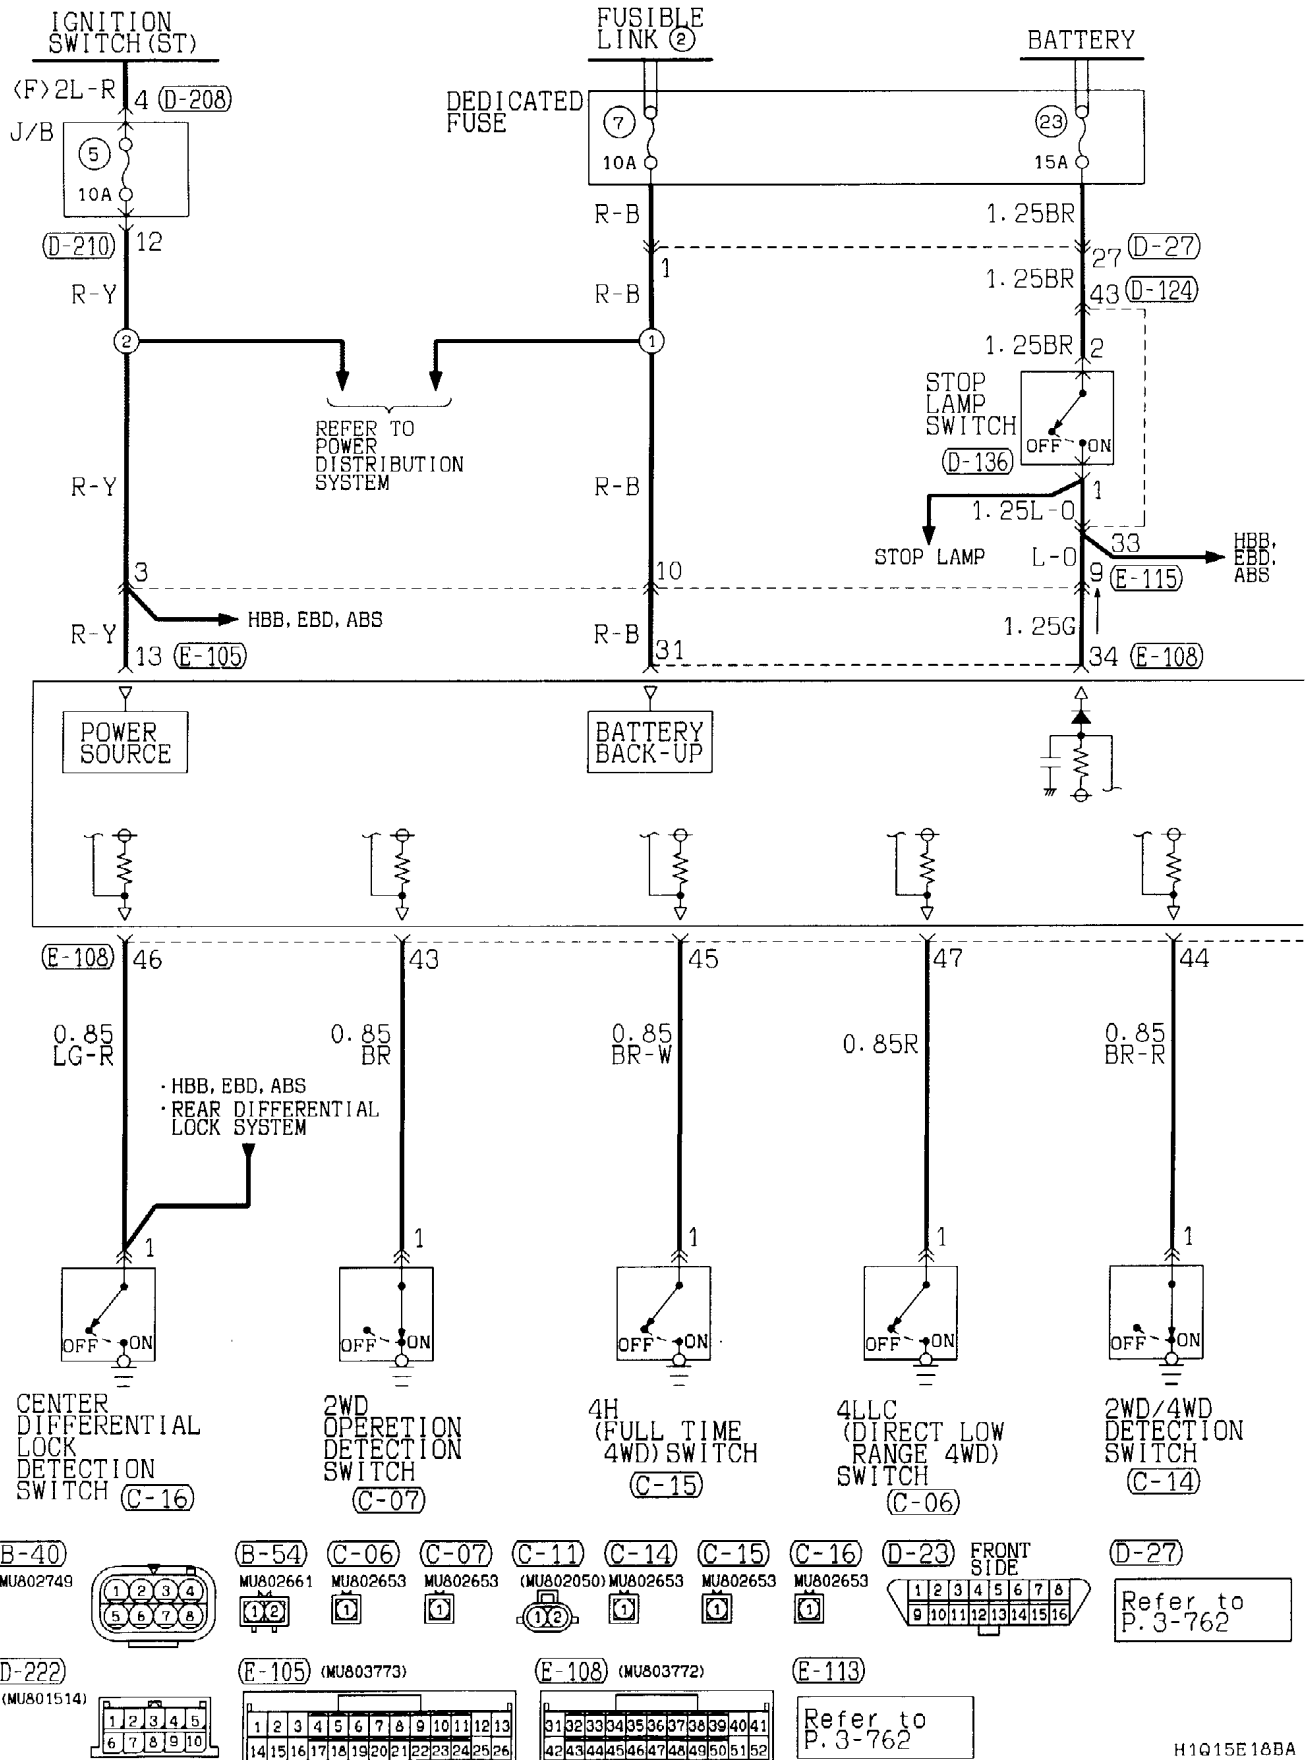

SUPER SELECT 4WD II SYSTEM <4D5 (R.H. drive vehicles)> (CONTINUED)

3