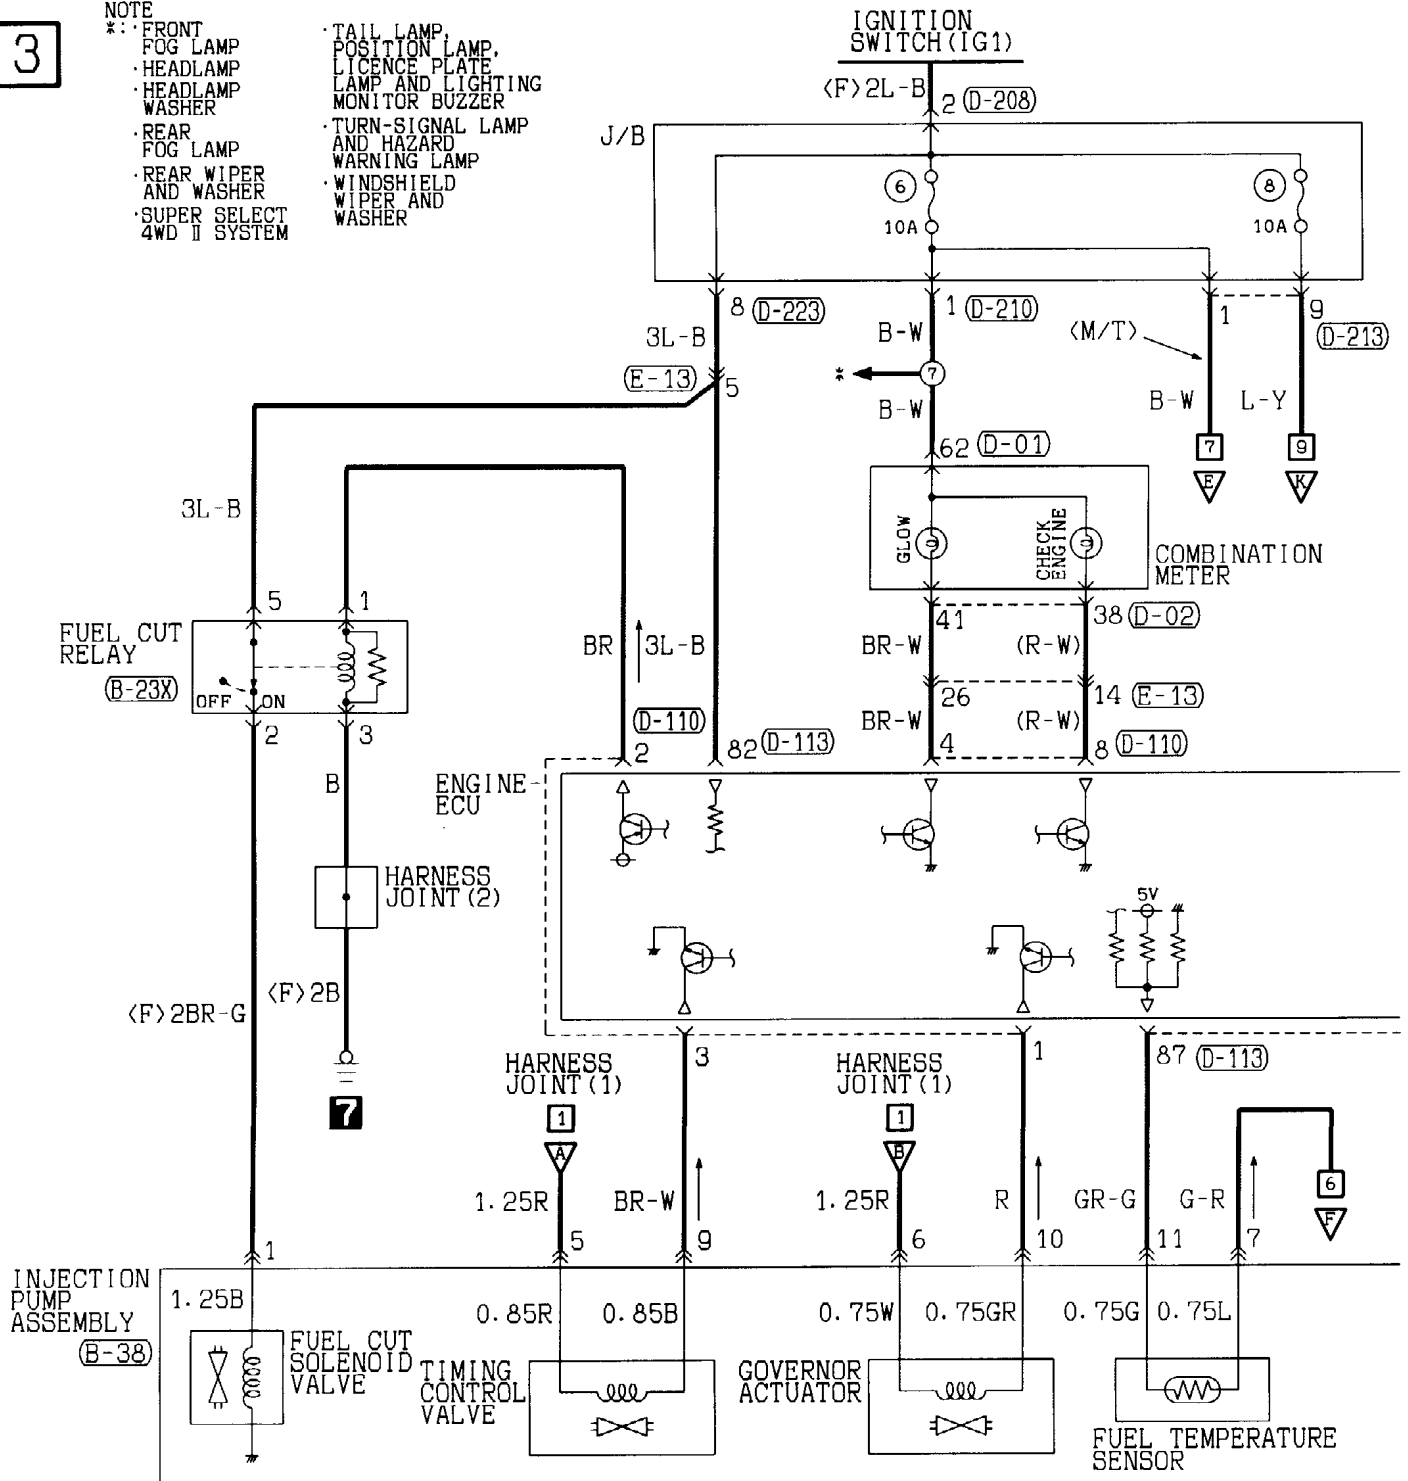

ENGINE CONTROL SYSTEM <4M4 (L.H. drive vehicles)> (CONTINUED)

3

NOTE

- *: FRONT FOG LAMP
- HEADLAMP
- HEADLAMP WASHER
- REAR FOG LAMP
- REAR WIPER AND WASHER
- SUPER SELECT 4WD II SYSTEM
- TAIL LAMP
- POSITION LAMP
- LICENCE PLATE LAMP AND LIGHTING MONITOR BUZZER
- TURN-SIGNAL LAMP AND HAZARD WARNING LAMP
- WINDSHIELD WIPER AND WASHER

(B-08) (MU802723)

1	2	3
4		
5		

(B-23X)

1	2	3
4		
5		

(B-37) MU802667

1	2	3
4	5	6

(B-38) MU802611

1	2	3	4	5	6
7	8	9	10	11	12

(B-39) MU802603

1	2
3	

(D-01)

51	52	53	54	55	56	57	58
59							
60	61	62	63	64	65	66	67

(D-02)

31	32	33	34	35	36	37	38
39							
40	41	42	43	44	45	46	47

(D-14) MU801335

1	2	3	4
5	6	7	8
9	10		

(D-110) (MU803773)

1	2	3	4	5	6	7	8	9	10	11	12	13
14	15	16	17	18	19	20	21	22	23	24	25	26

(E-13)

Refer to P. 3-762