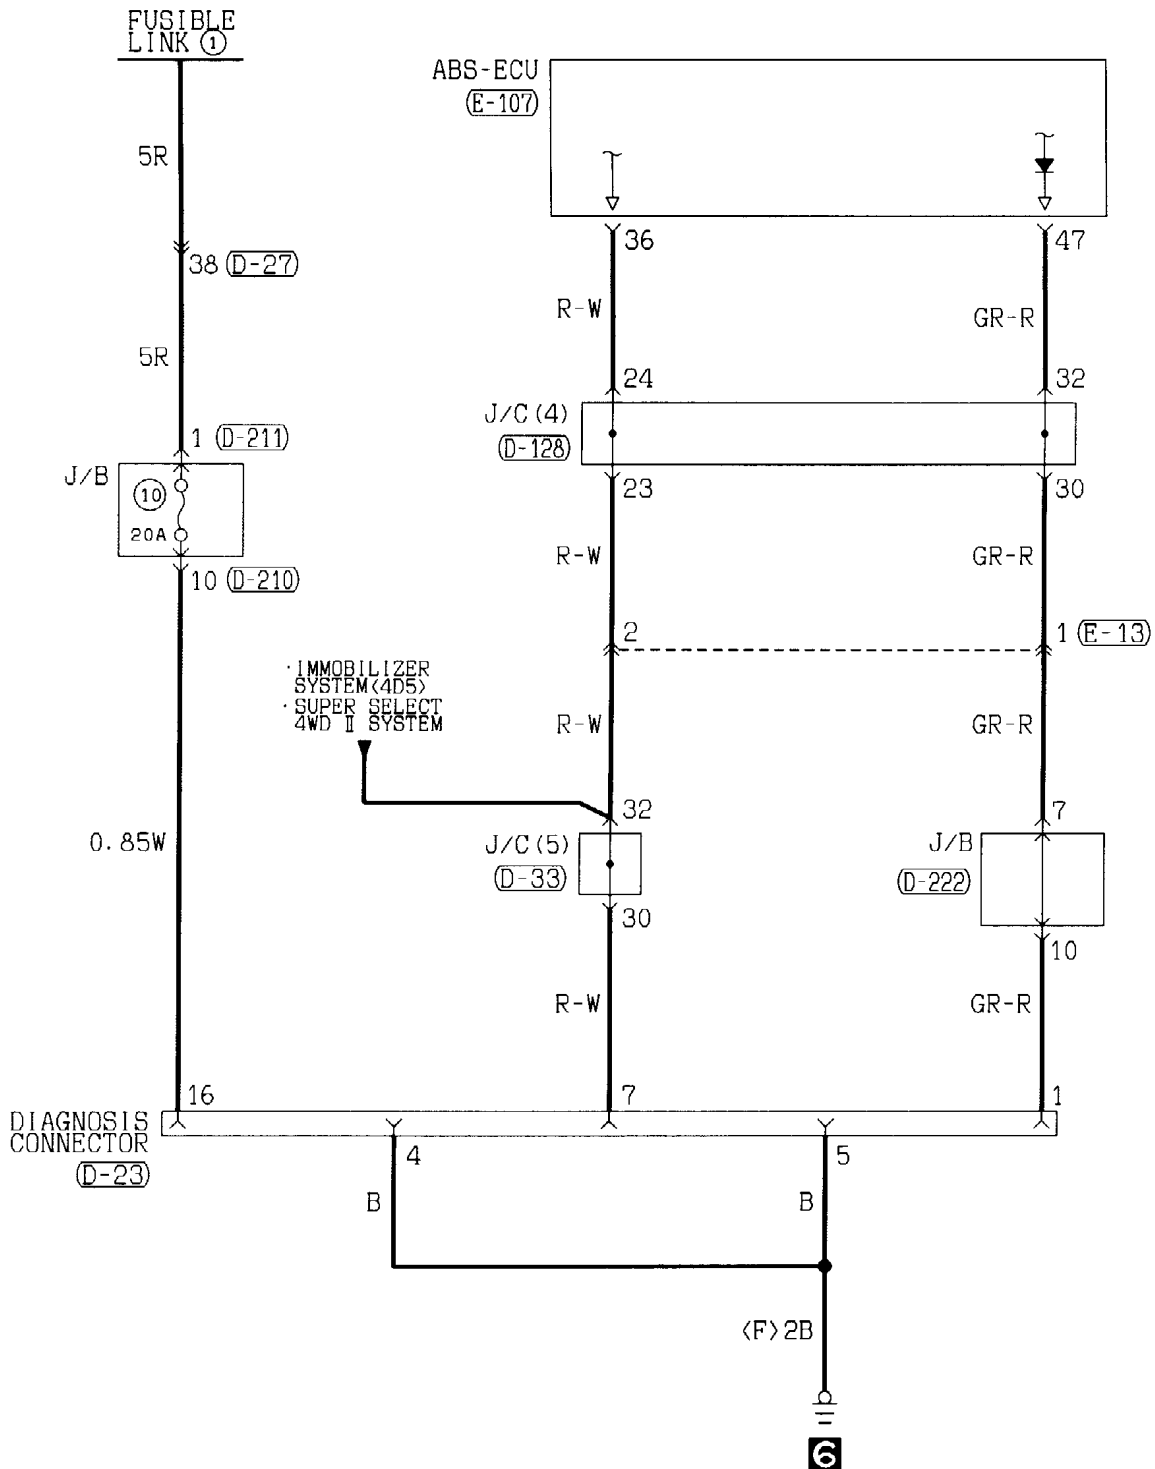

HYDRAULIC BRAKE BOOSTER (HBB), ELECTRONIC BRAKE-FORCE DISTRIBUTION (EBD) AND ANTI-SKID BRAKING SYSTEM (ABS) <Diesel (R.H. drive vehicles)> (CONTINUED)

7

(D-27) Refer to P. 3-762

(E-13) Refer to P. 3-762