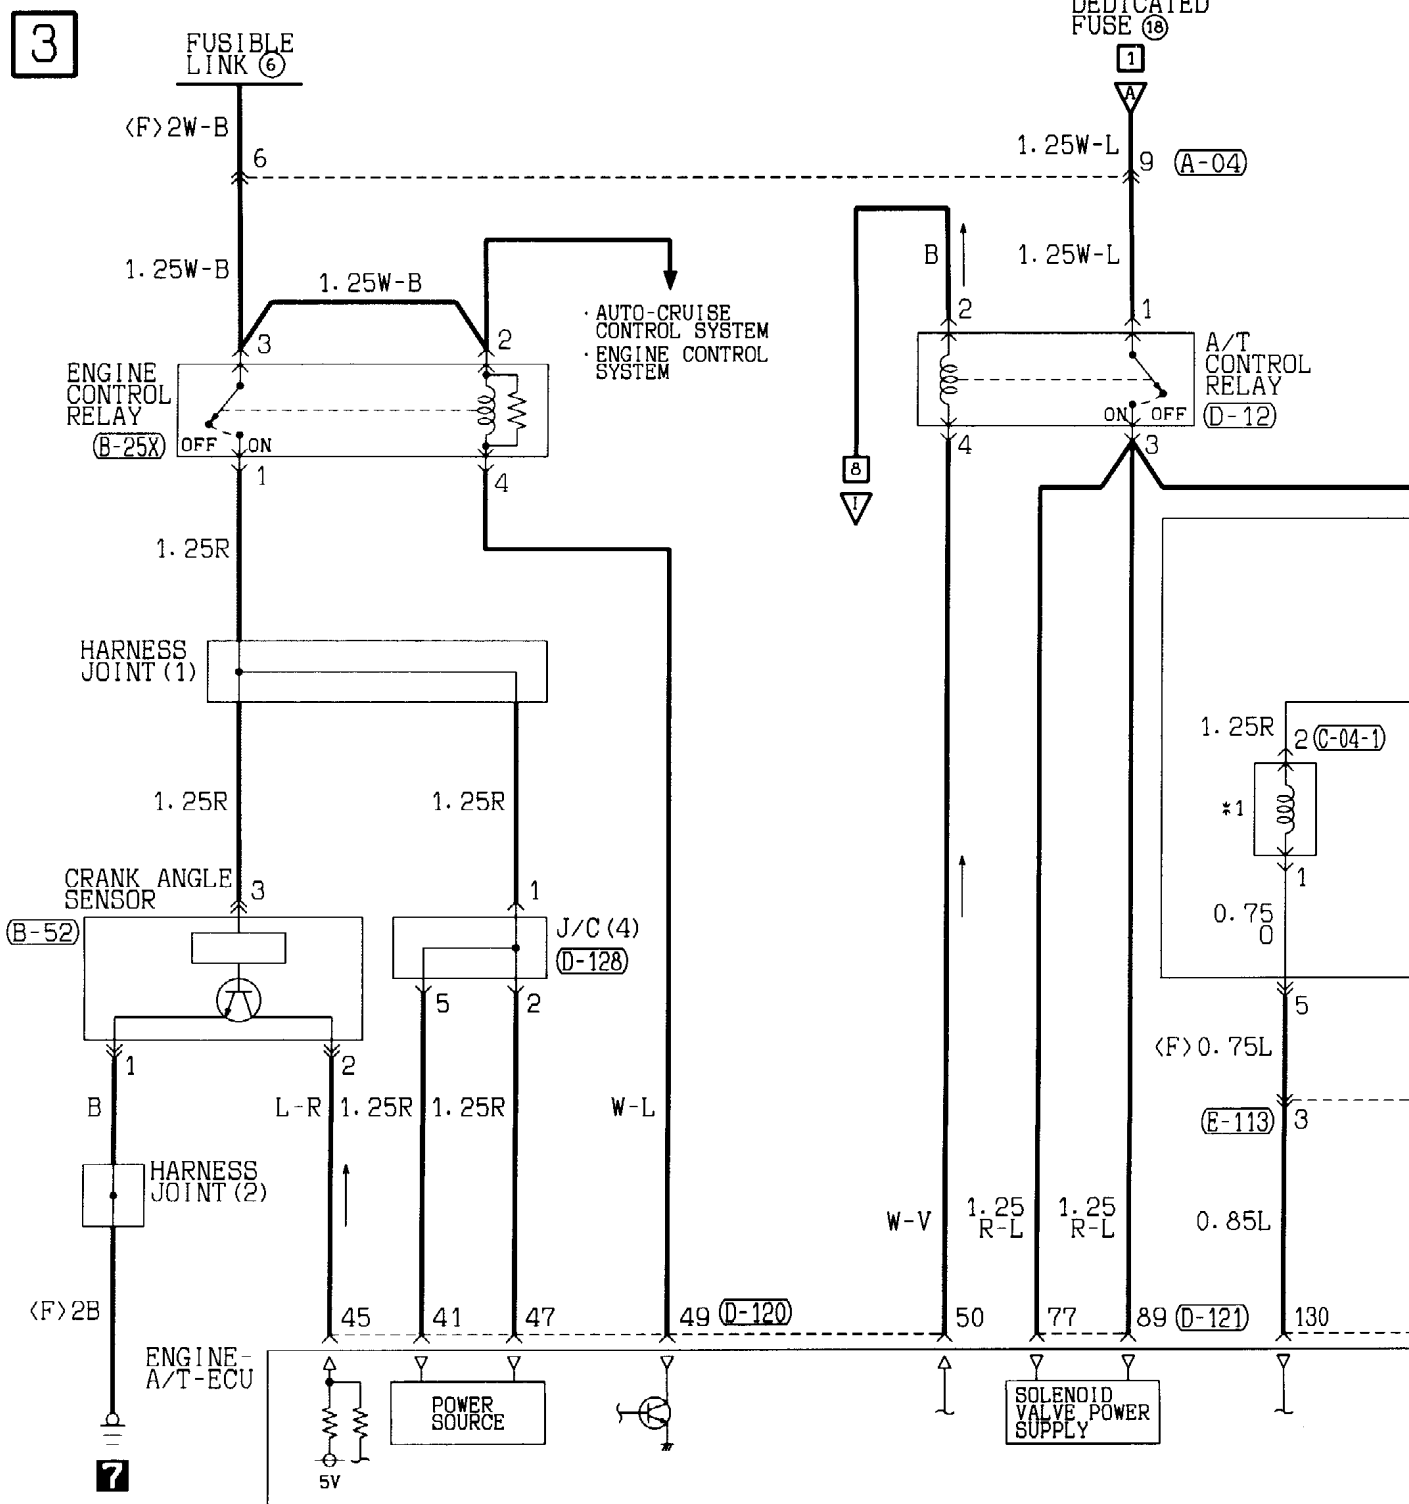

(E-114) (E-115) MU801361

1
---

1	2	3				
4	5	6	7	8	9	10
11	12	13	14	15	16	

(E-117) MU801449

1	2	3		
4	5	6	7	8

H1G07E00AB

INVECS-II 5A/T <6G7-GDI (L.H. drive vehicles)> (CONTINUED)

- NOTE
- \*1: OVERDRIVE SOLENOID VALVE
  - \*2: UNDERDRIVE SOLENOID VALVE
  - \*3: SECOND SOLENOID VALVE
  - \*4: DAMPER CLUTCH CONTROL SOLENOID VALVE
  - \*5: REDUCTION SOLENOID VALVE
  - \*6: LOW AND REVERSE SOLENOID VALVE