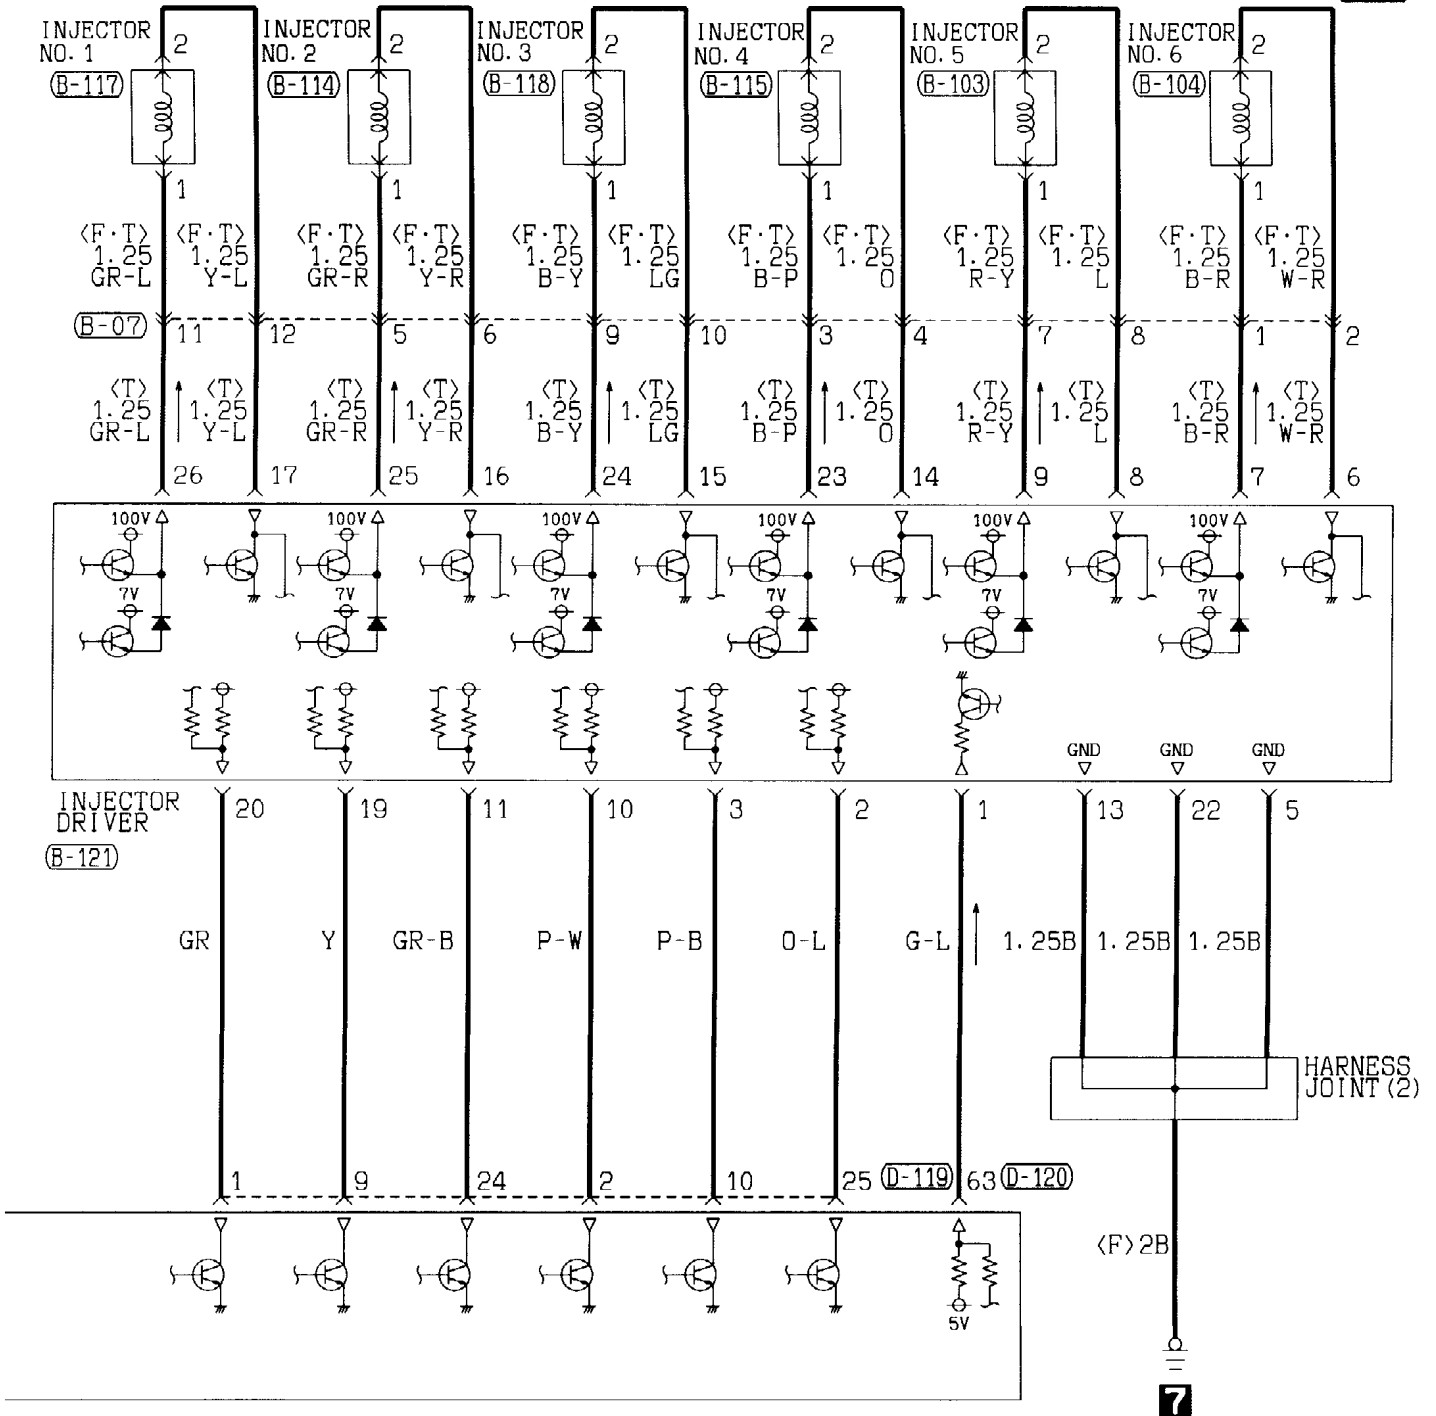

8

(B-121) (MU802522)

(D-119) (MU803784)

(D-120) (MU803781)

Wire colour code
B:Black LG:Light green G:Green L:Blue W:White Y:Yellow SB:Sky blue
BR:Brown O:Orange GR:Gray R:Red P:Pink V:Violet