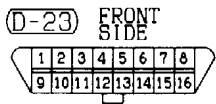

CENTRAL DOOR LOCKING SYSTEM AND FORGOTTEN KEY PREVENTION FUNCTION <L.H. drive vehicles with keyless entry system> (CONTINUED)

5