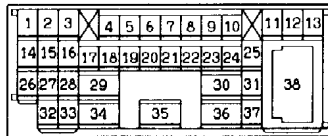

POWER WINDOWS

90100460948

Long wheelbase models <R.H. drive vehicles>