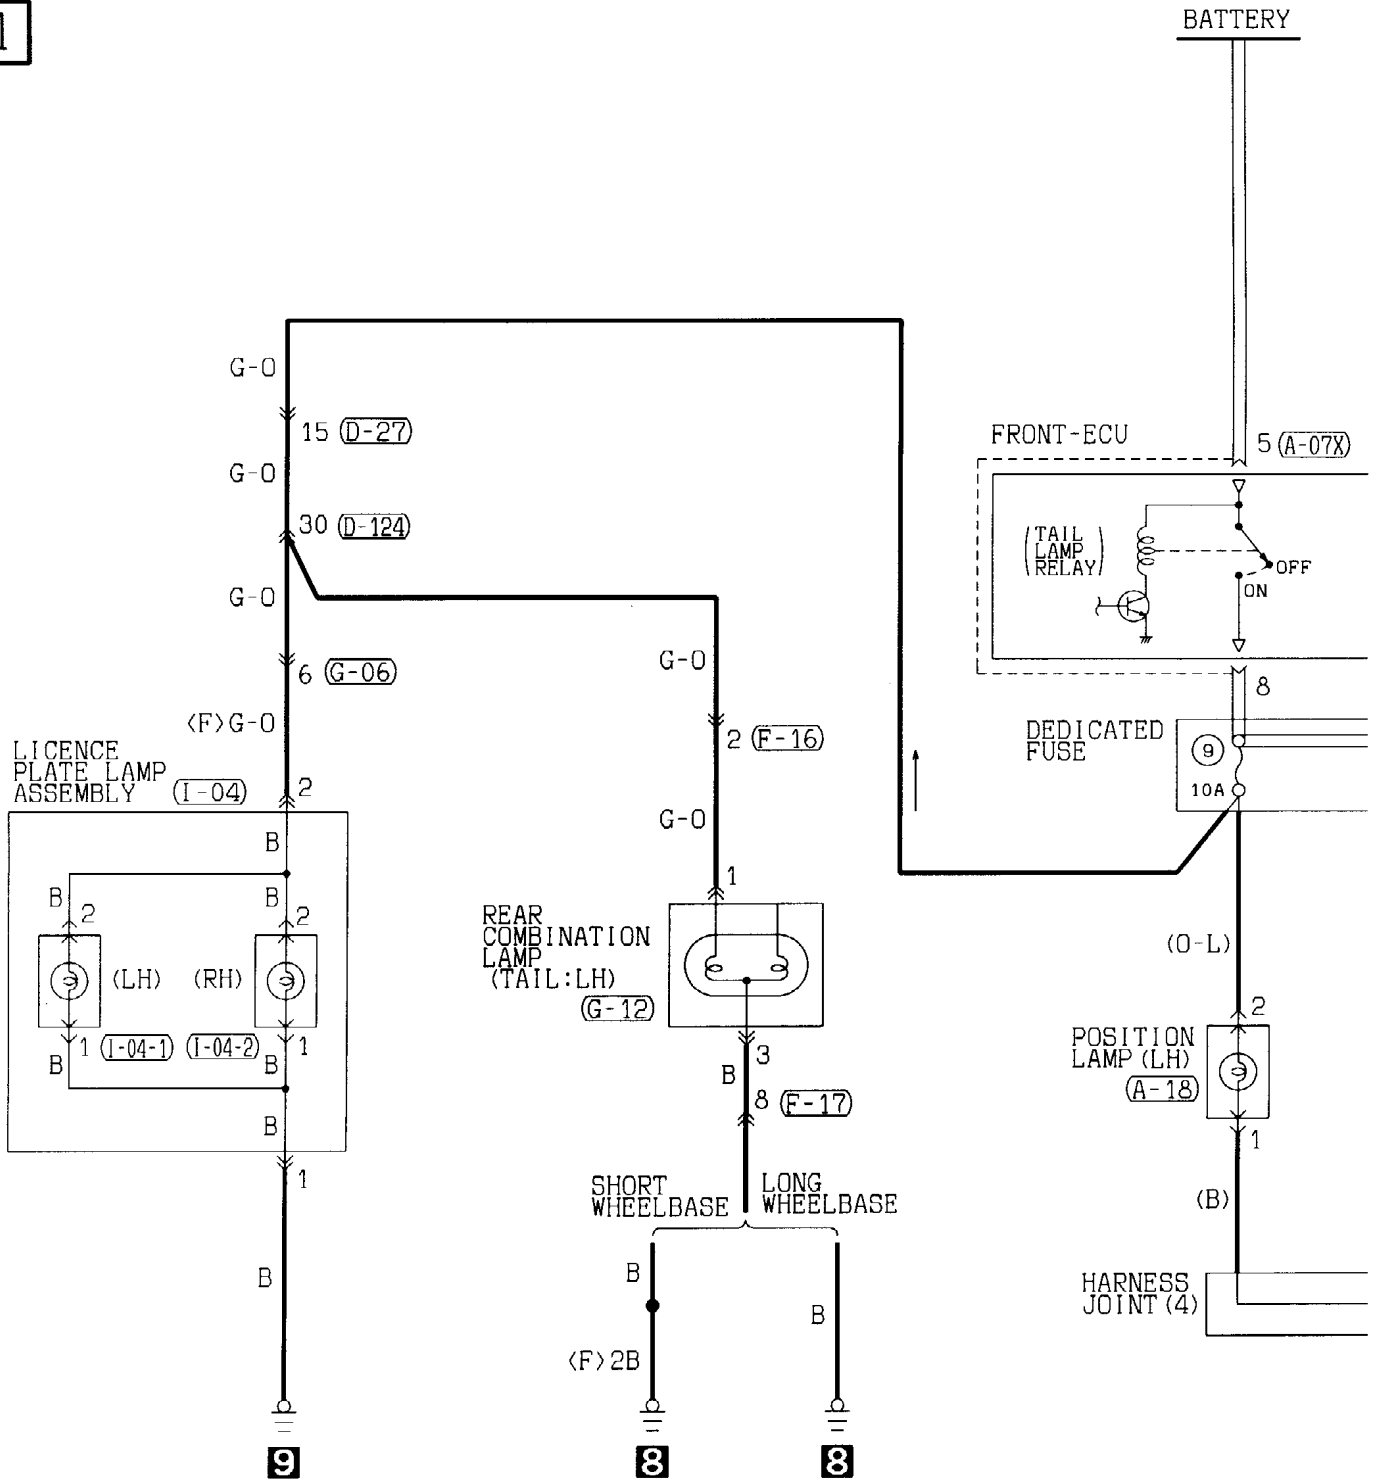

TAIL LAMP, POSITION LAMP, LICENCE PLATE LAMP AND LIGHTING MONITOR BUZZER

90100170247

R.H. drive vehicles

1

(A-07X)

(A-08X)

(A-15)

(A-18)

(A-38)

(D-27)

(G-06)

MU801867

(G-08)

MU802083

(G-12)

MU802083

(I-04)

MU802083

(I-04-1)

MU802083

(I-04-2)

MU802083