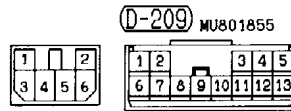

POWER DISTRIBUTION SYSTEM <Petrol (R.H. drive vehicles)> (CONTINUED)

5