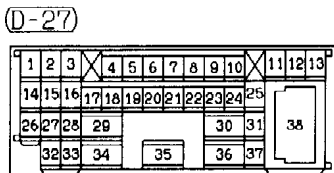

POWER DISTRIBUTION SYSTEM <Petrol (R.H. drive vehicles)> (CONTINUED)

5