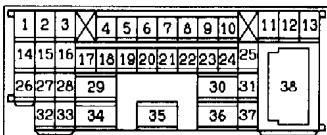

(D-30)

(D-32)

(D-101)

(D-103)