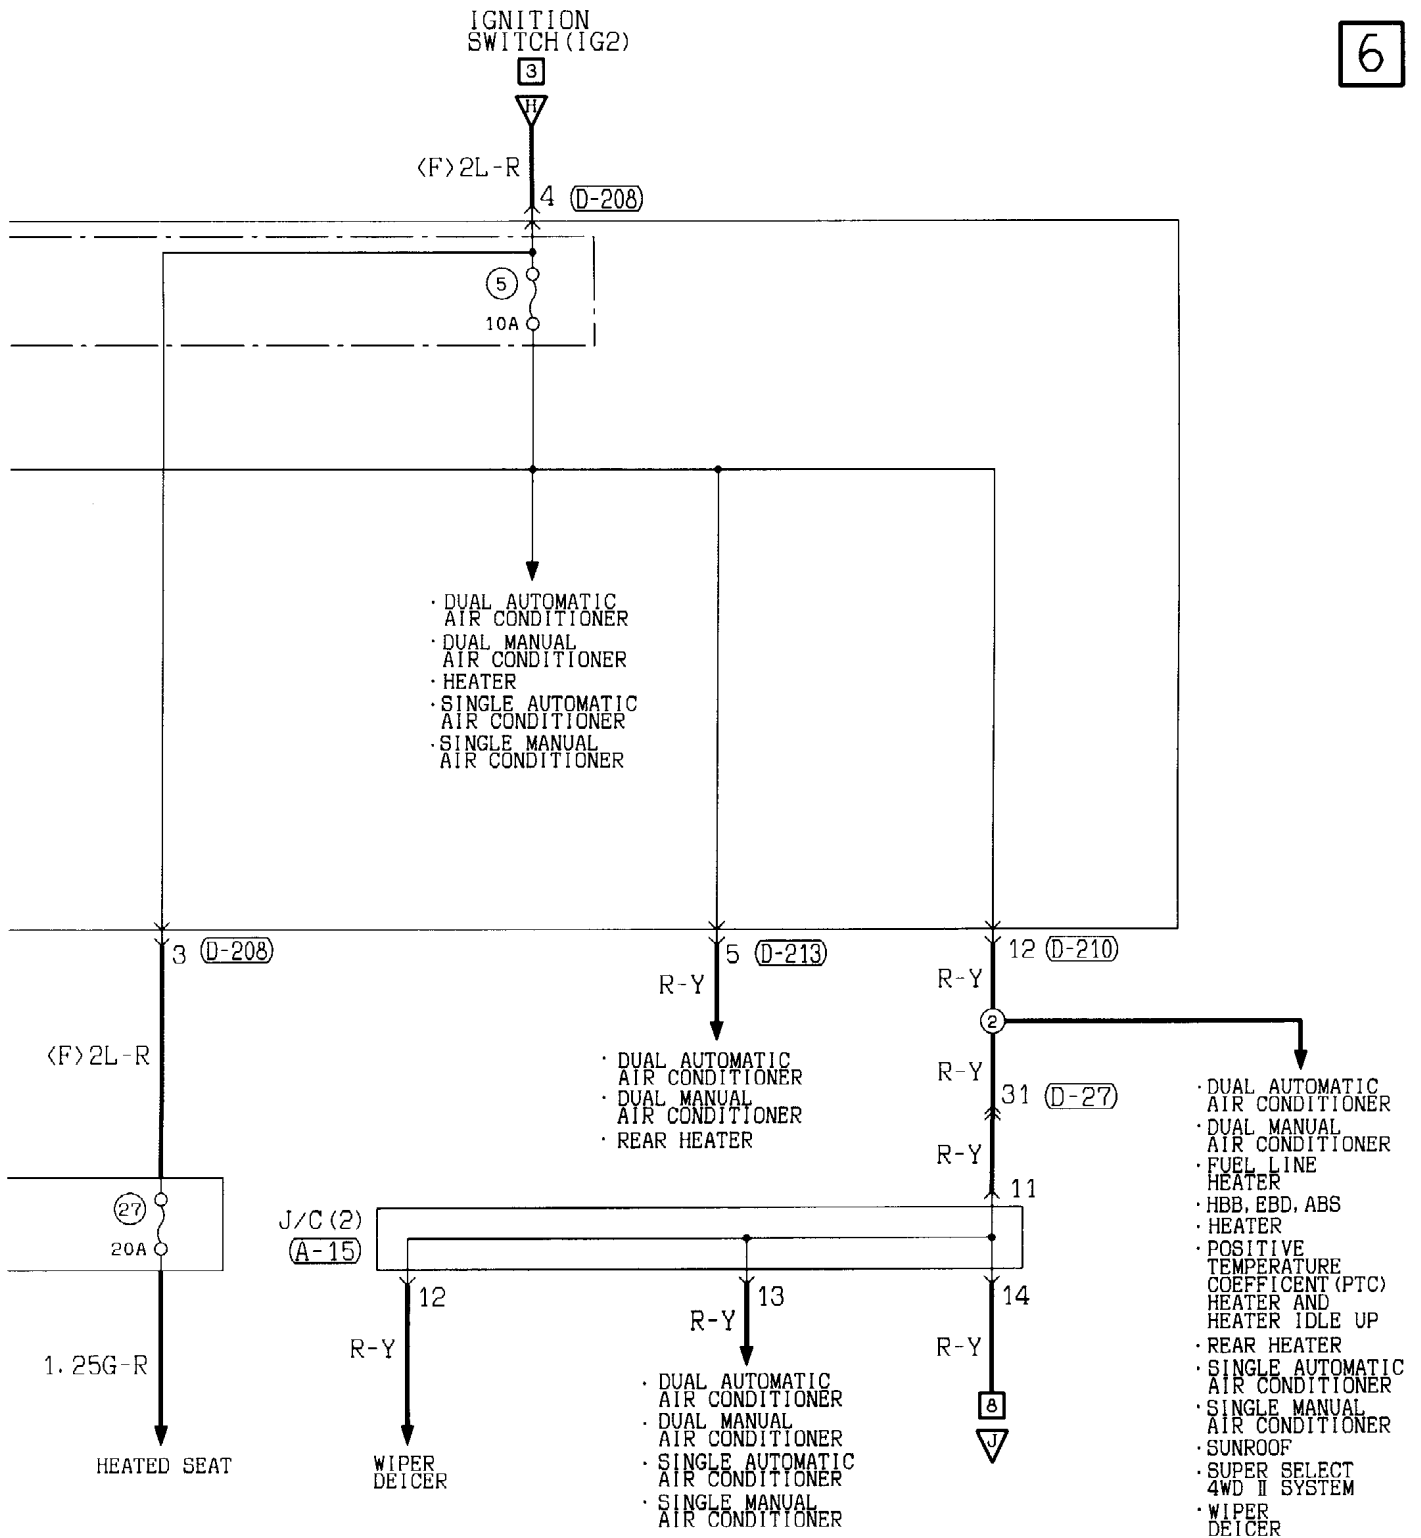

6

(D-217)

Wire colour code

B : Black   LG: Light green   G : Green   L : Blue   W : White   Y : Yellow   SB: Sky blue
BR: Brown   O : Orange   GR: Gray   R : Red   P : Pink   V : Violet