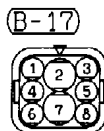

HYDRAULIC BRAKE BOOSTER (HBB), ELECTRONIC BRAKE-FORCE DISTRIBUTION (EBD) AND ANTI-SKID BRAKING SYSTEM (ABS) <Petrol (R.H. drive vehicles)> (CONTINUED)

5