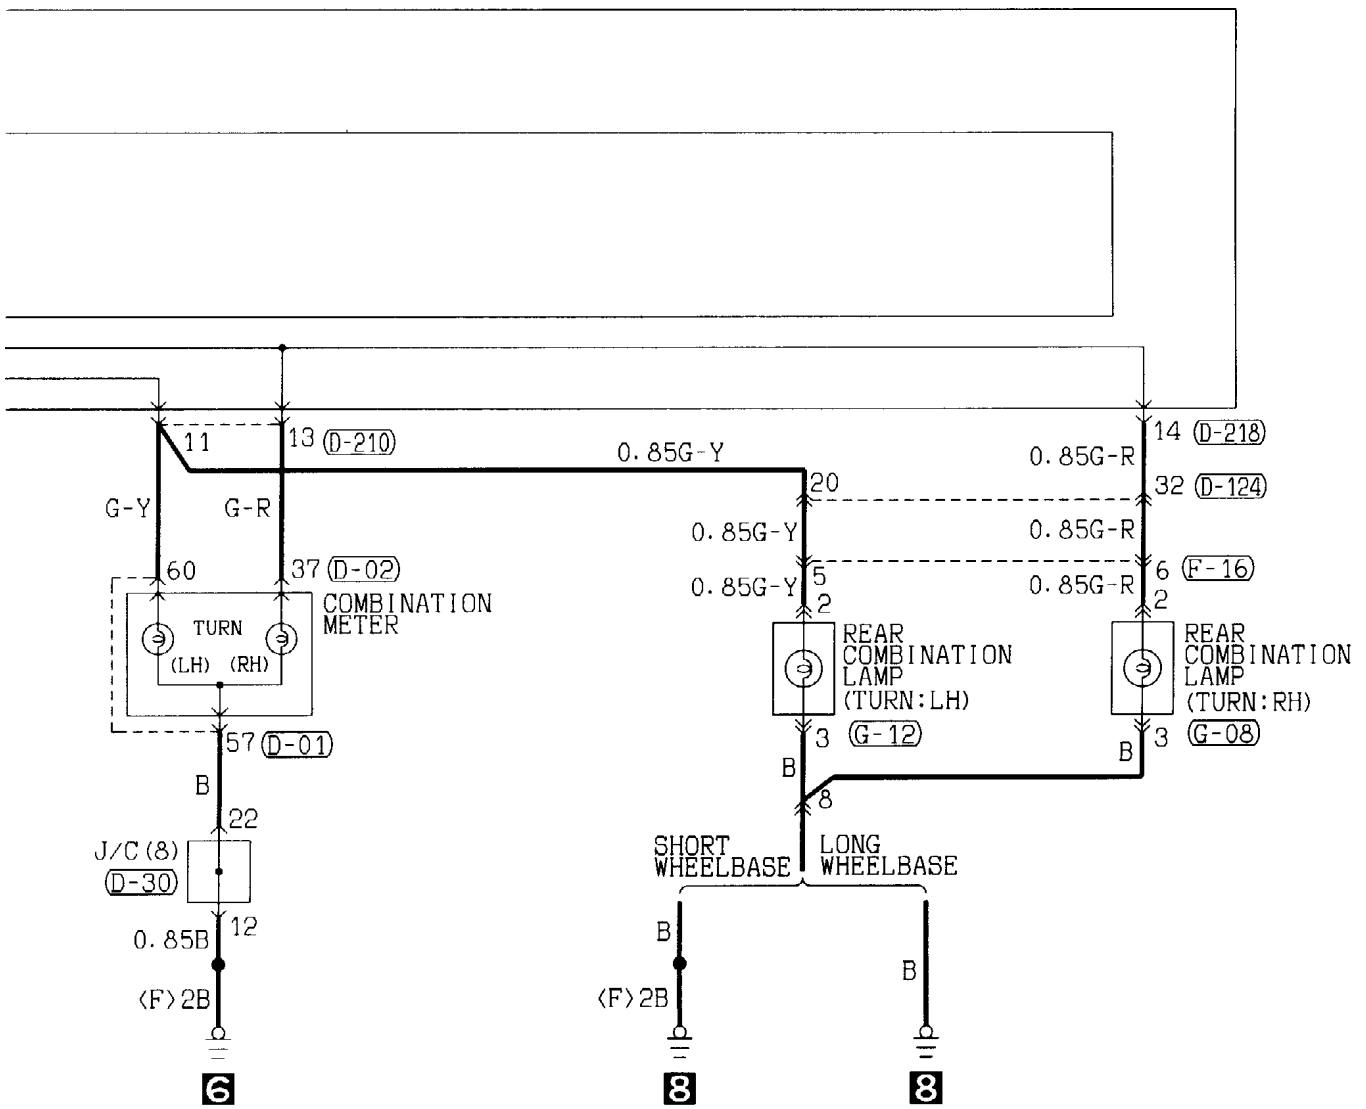

L : Blue  
R : Red  
Y : Yellow

H1Q11E05AB

CENTRAL DOOR LOCKING SYSTEM AND FORGOTTEN KEY PREVENTION FUNCTION <L.H. drive vehicles with keyless entry system> (CONTINUED)

3

4

Wire colour code  
 B : Black  
 BR : Brown  
 W : White  
 V : Violet  
 LG : Light green  
 O : Orange  
 SB : Sky blue