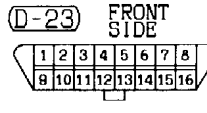

INVECS-II 5A/T <4M4 (L.H. drive vehicles)> (CONTINUED)