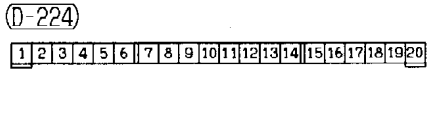

L : Blue  
R : Red  
Y : Yellow

H1Q11E05AB

CENTRAL DOOR LOCKING SYSTEM AND FORGOTTEN KEY PREVENTION FUNCTION <L.H. drive vehicles with keyless entry system> (CONTINUED)

3

4

Wire colour code  
 B : Black  
 BR : Brown  
 W : White  
 V : Violet  
 LG : Light green  
 O : Orange  
 SB : Sky blue