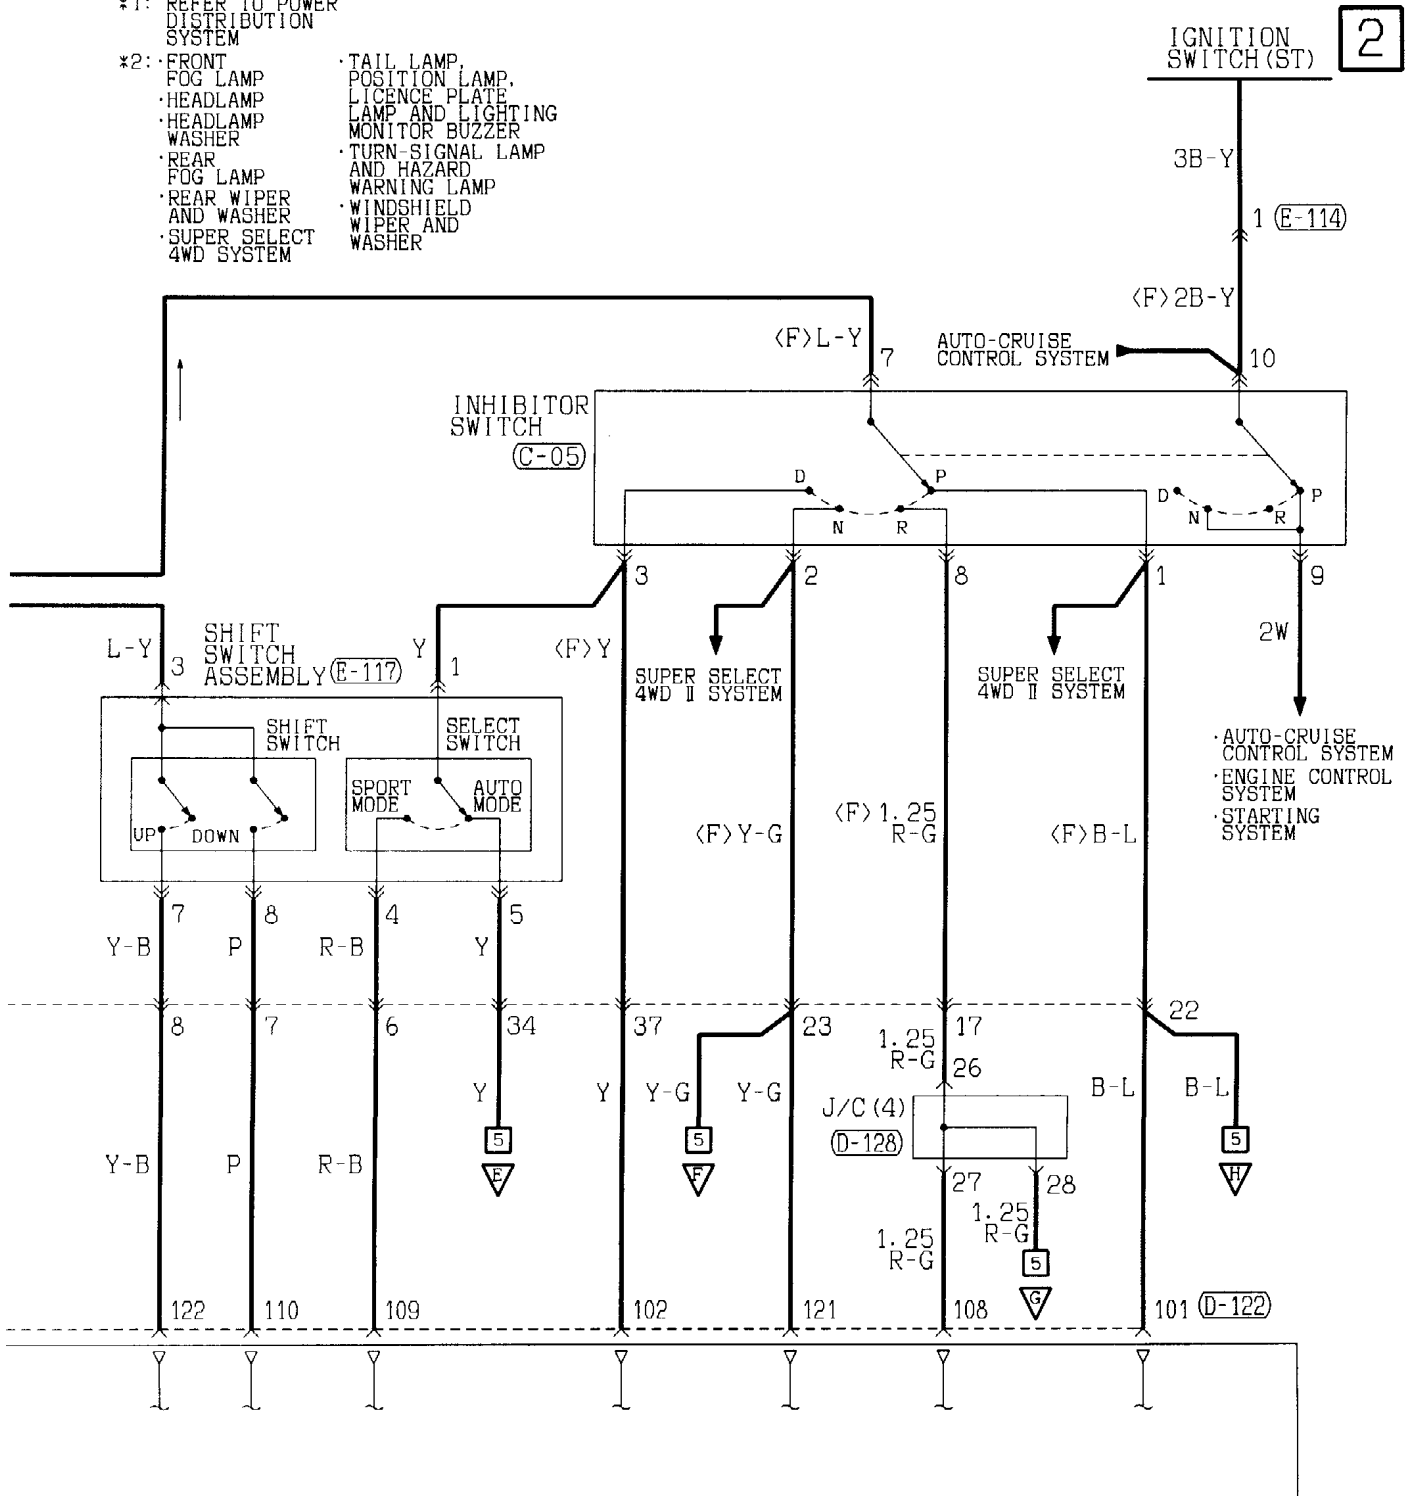

NOTE

*1: REFER TO POWER DISTRIBUTION SYSTEM

- *2: FRONT FOG LAMP
- HEADLAMP
- HEADLAMP WASHER
- REAR FOG LAMP
- REAR WIPER AND WASHER
- SUPER SELECT 4WD SYSTEM
- TAIL LAMP
- POSITION LAMP
- LICENCE PLATE LAMP AND LIGHTING
- MONITOR BUZZER
- TURN-SIGNAL LAMP AND HAZARD WARNING LAMP
- WINDSHIELD WIPER AND WASHER

(D-31)

1	2	3	4	5	6	7	8	9	10	11
12	13	14	15	16	17	18	19	20	21	22
23	24	25	26	27	28	29	30	31	32	33

(D-32)

1	2	3	4	5	6	7	8	9	10	11
12	13	14	15	16	17	18	19	20	21	22
23	24	25	26	27	28	29	30	31	32	33

(D-33)

1	2	3	4	5	6	7	8	9	10	11
12	13	14	15	16	17	18	19	20	21	22
23	24	25	26	27	28	29	30	31	32	33

(D-119) (MU803784)

1	2	3	4	5	6	7	8							
9	10	11	12	13	14	15	16	17	18	19	20	21	22	23
24	25	26	27	28	29	30	31	32	33	34	35			

(D-120) (MU803781)

41	42	43	44	45	46					
47	48	49	50	51	52	53	54	55	56	57
58	59	60	61	62	63	64	65	66		

(D-223) (MU801866)

1	2				
3	4	5	6	7	8

(E-11)

1	2	3	4	5				
6	7	8	9	10	11	12	13	14

(E-13)

Refer to P. 3-762

(E-113)

Refer to P. 3-762

(E-114) (E-115) MU801361

1

1	2	3				
4	5	6	7	8	9	10
11	12	13	14	15	16	

(E-117) MU801449

1	2	3		
4	5	6	7	8

H1G07E00AB