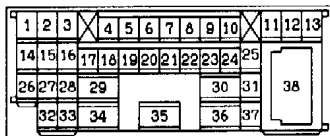

DUAL MANUAL AIR CONDITIONER <4D5 (R.H. drive vehicles without rear heater)> (CONTINUED)

9

(A-24)

(D-20)

(D-27)

(D-30)

(D-143) MU801855