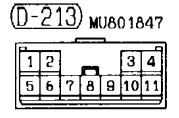

4

INJECTION PUMP ASSEMBLY

Wire colour code
B : Black   LG : Light green   G : Green   L : Blue   W : White   Y : Yellow   SB : Sky blue
BR : Brown   O : Orange   GR : Gray   R : Red   P : Pink   V : Violet