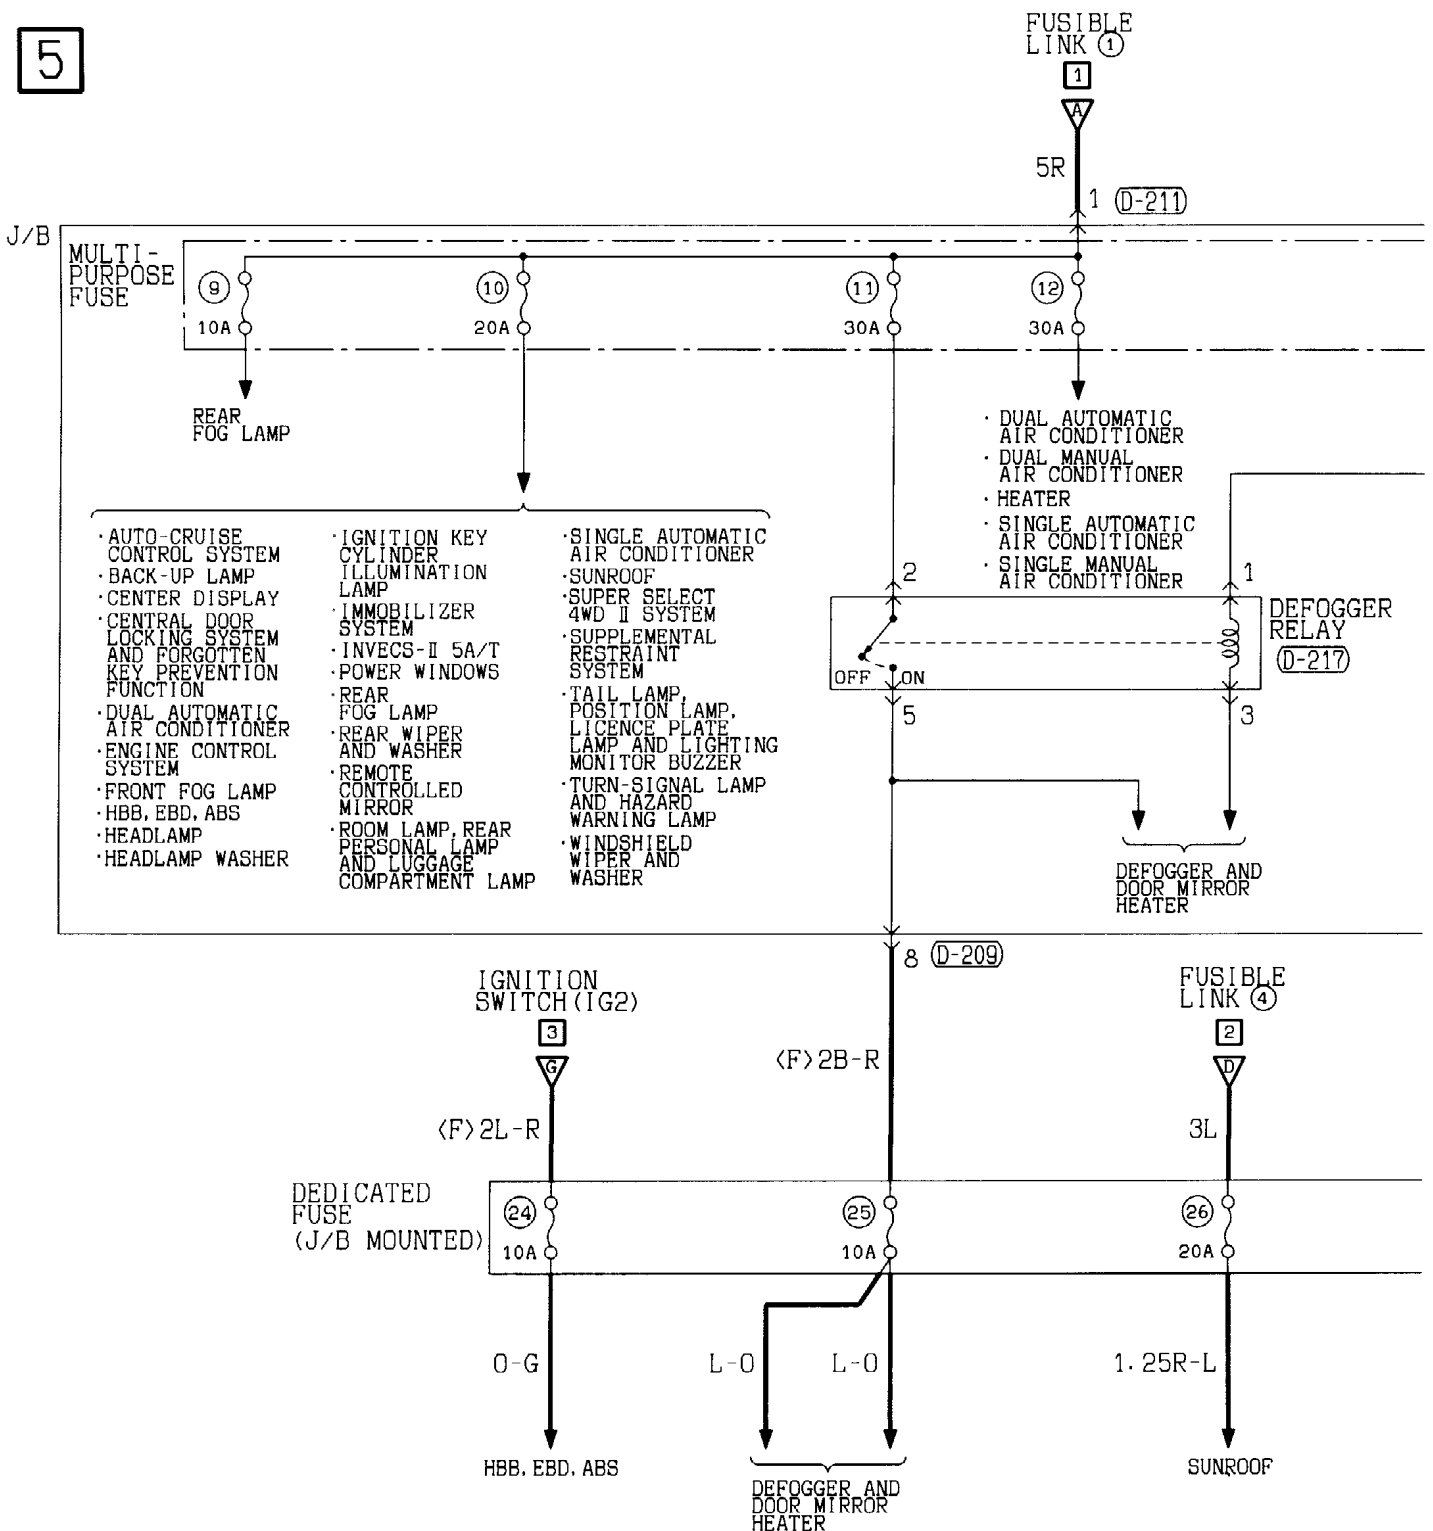

POWER DISTRIBUTION SYSTEM <Diesel (R.H. drive vehicles)> (CONTINUED)

5