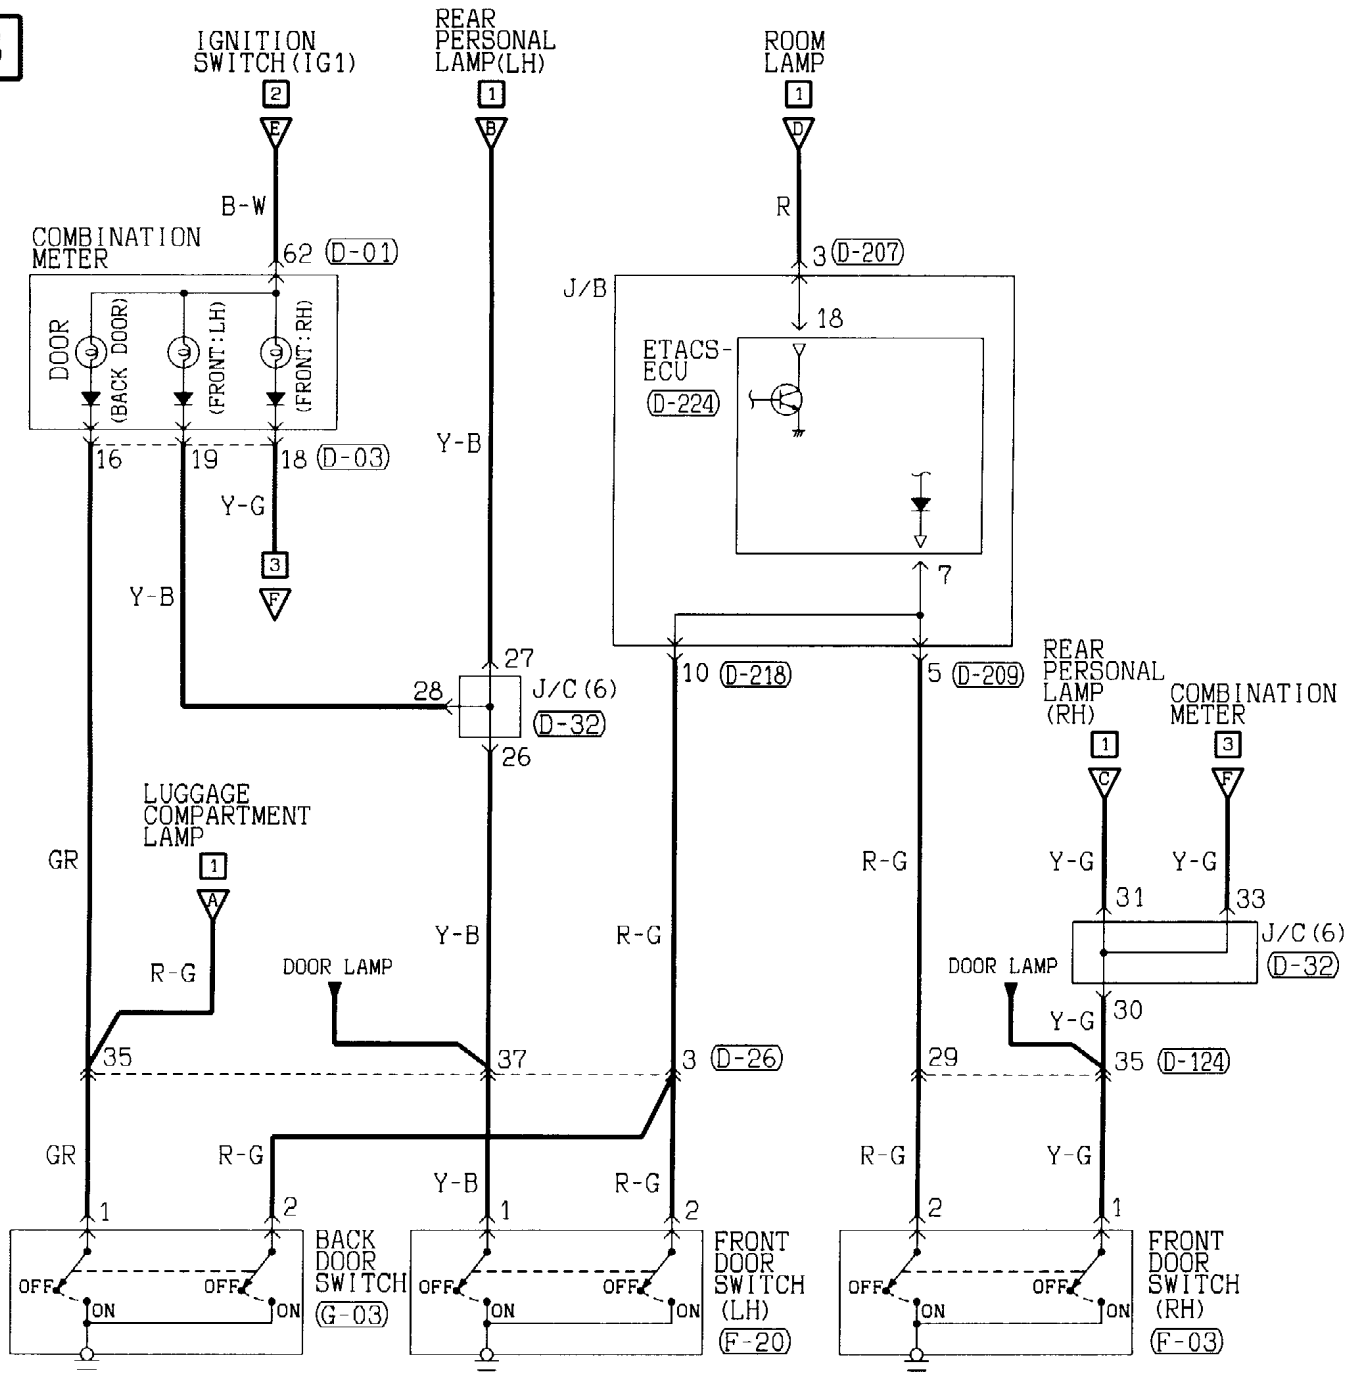

ROOM LAMP, REAR PERSONAL LAMP AND LUGGAGE COMPARTMENT LAMP
<Short wheelbase models (L.H. drive vehicles)> (CONTINUED)

3

(D-01)

(D-03)

(D-26)

Refer to P. 3-762

(D-32)

(D-124)

Refer to P. 3-762

(D-207)

(D-209) MU801855

(D-218)

(D-224)

(F-03)

(F-20)

(G-03)