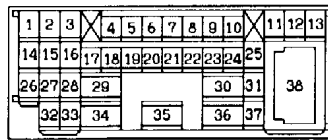

DUAL MANUAL AIR CONDITIONER <4D5 (R.H. drive vehicles without rear heater)> (CONTINUED)

5