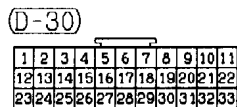

FRONT FOG LAMP <L.H. drive vehicles> (CONTINUED)