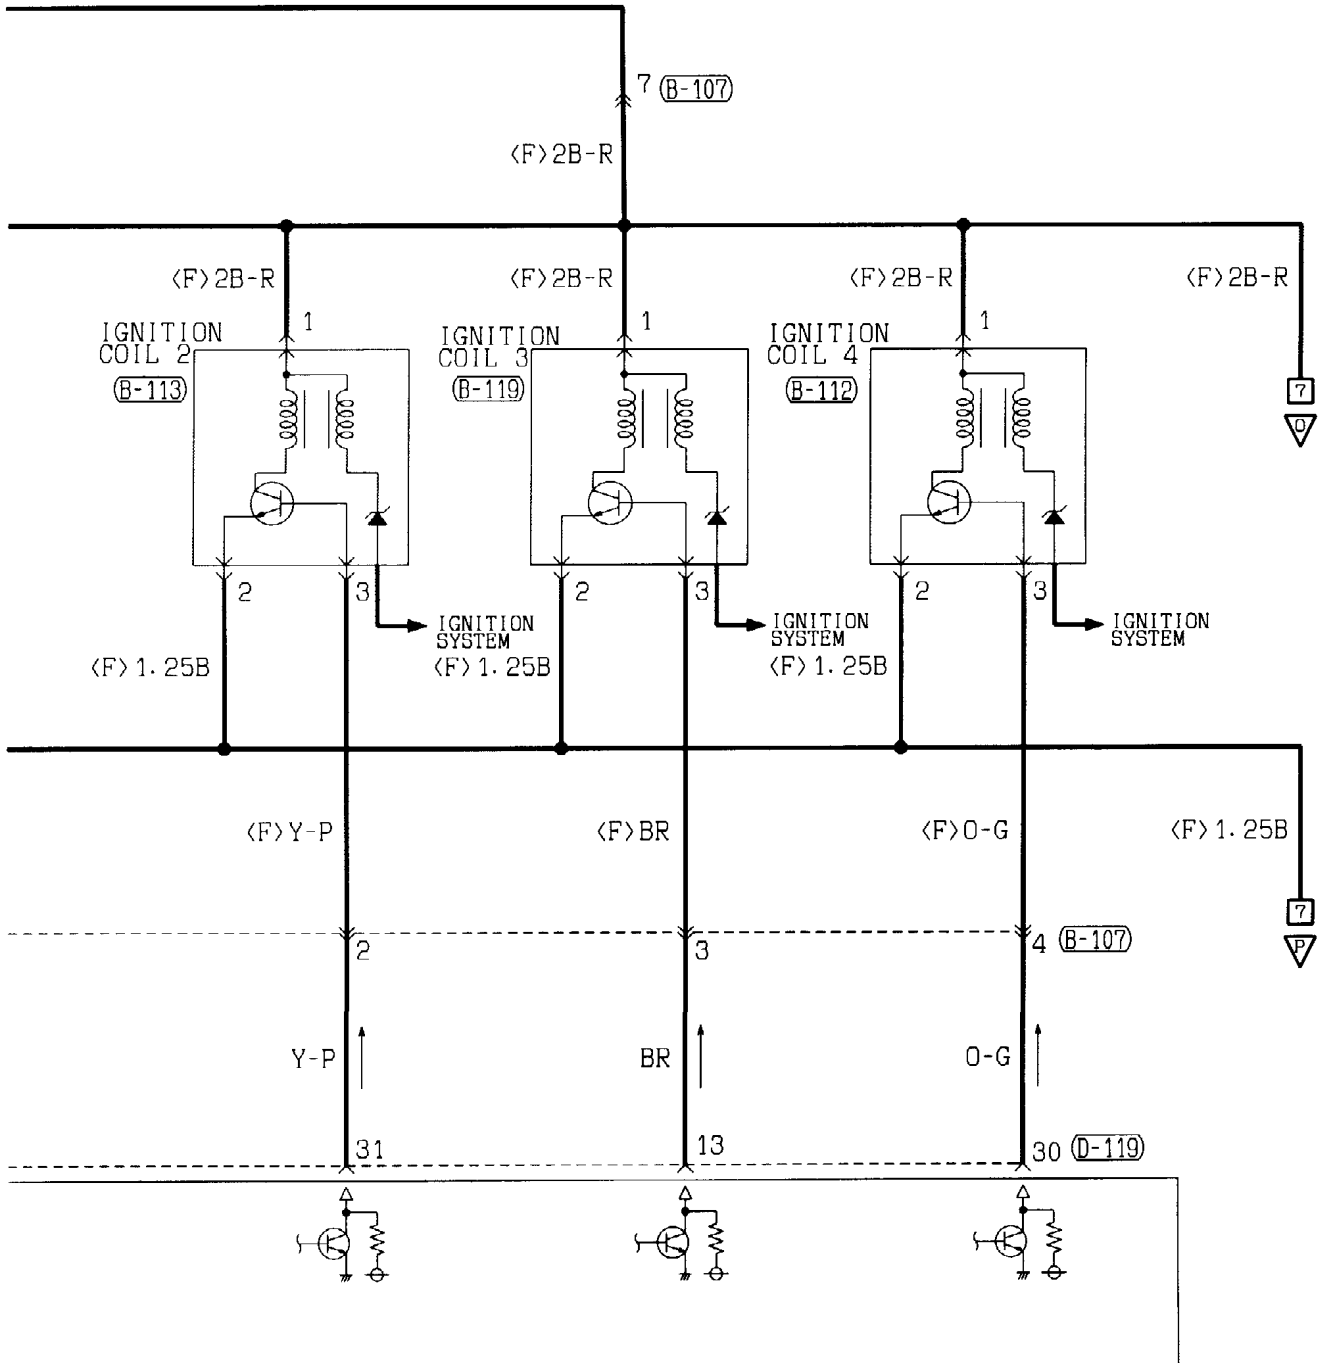

6

Wire colour code
B :Black LG:Light green G :Green L :Blue W :White Y :Yellow SB:Sky blue
BR:Brown O :Orange GR:Gray R :Red P :Pink V :Violet