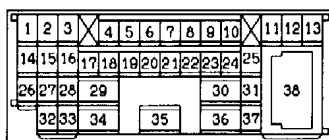

(D-30)

(D-123)