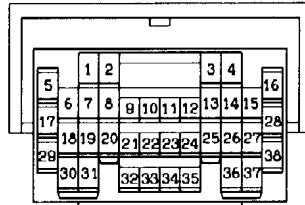

STARTING SYSTEM

90100051368

4D5

NOTE
*1: LHD
*2: RHD