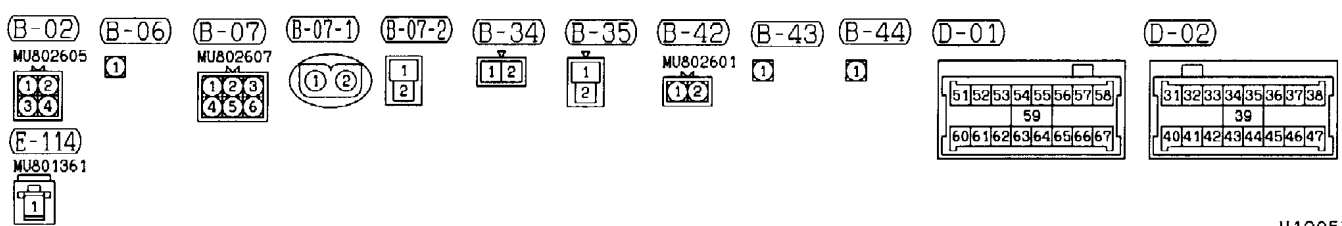

ENGINE CONTROL SYSTEM

90100082351

4D5 <L.H. drive vehicles>

- FRONT FOG LAMP
- HEADLAMP
- HEADLAMP WASHER
- REAR FOG LAMP
- SUPER SELECT 4WD II SYSTEM
- TAIL LAMP, POSITION LAMP, LICENCE PLATE LAMP AND LIGHTING MONITOR BUZZER
- TURN-SIGNAL LAMP AND HAZARD WARNING LAMP
- WINDSHIELD WIPER AND WASHER