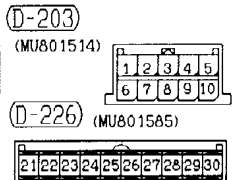

REAR WIPER AND WASHER

90100620636

R.H. drive vehicles