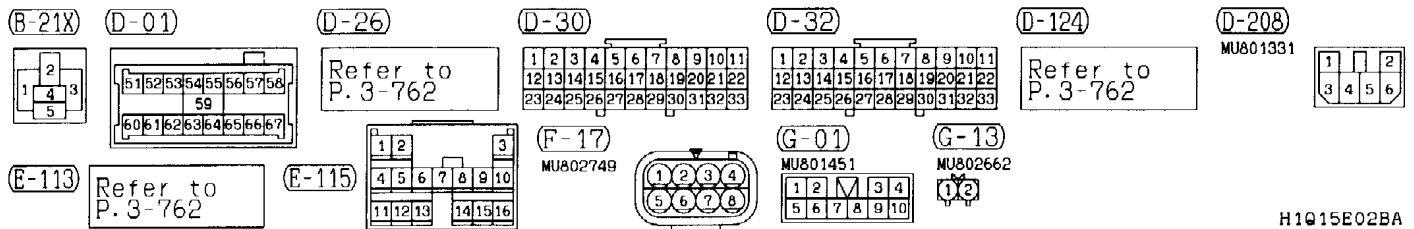

HYDRAULIC BRAKE BOOSTER (HBB), ELECTRONIC BRAKE-FORCE DISTRIBUTION (EBD) AND ANTI-SKID BRAKING SYSTEM (ABS) <Diesel (L.H. drive vehicles)> (CONTINUED)

3