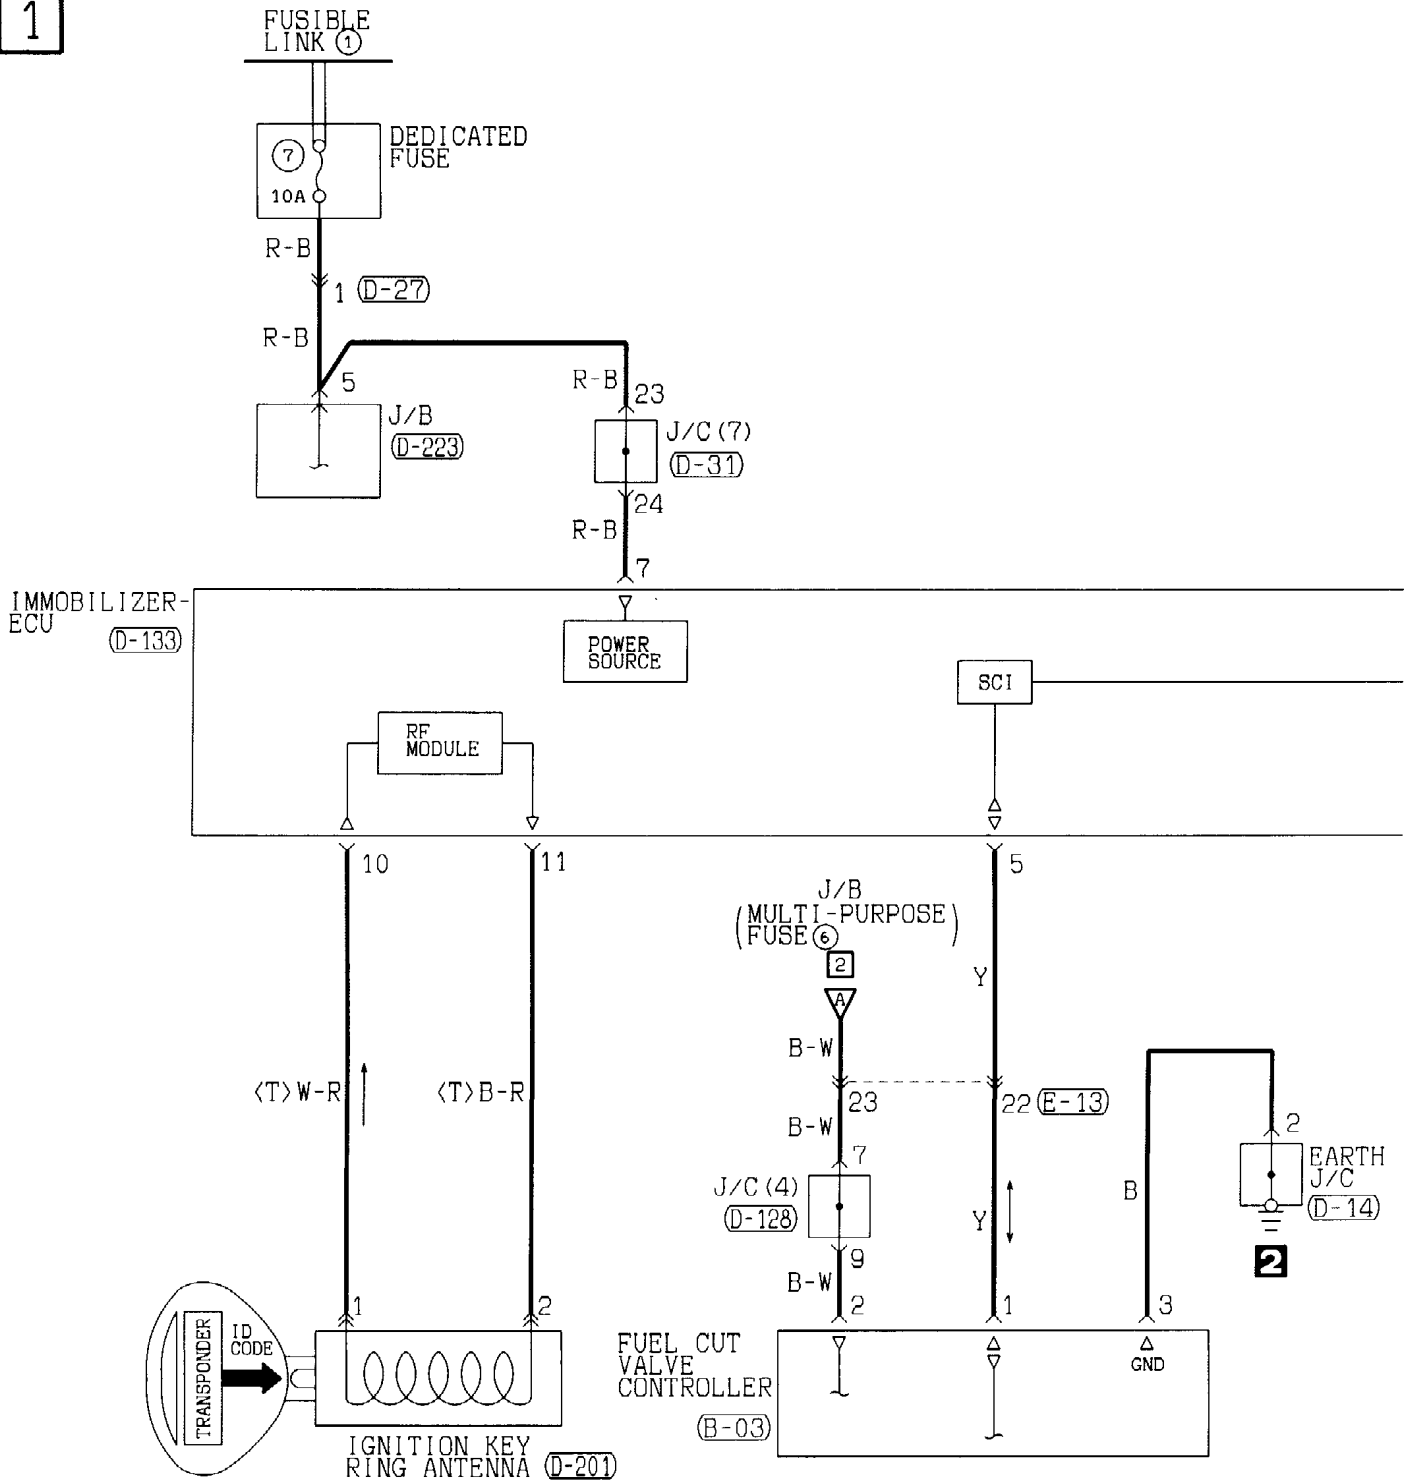

IMMOBILIZER SYSTEM

90101360506

4D5 <L.H. drive vehicles>

1