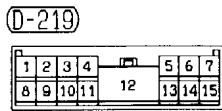

CENTRAL DOOR LOCKING SYSTEM AND FORGOTTEN KEY PREVENTION FUNCTION <R.H. drive vehicles with keyless entry system> (CONTINUED)

3

4

Wire colour code  
 B : Black  
 BR : Brown  
 W : White  
 V : Violet  
 LG : Light green  
 O : Orange  
 SB : Sky blue