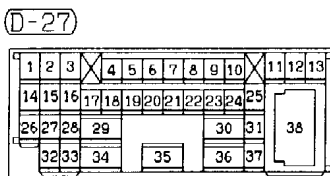

IMMOBILIZER SYSTEM

90101360506

4D5 <L.H. drive vehicles>

1