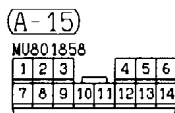

DUAL AUTOMATIC AIR CONDITIONER <6G7 (L.H. drive vehicles)> (CONTINUED)