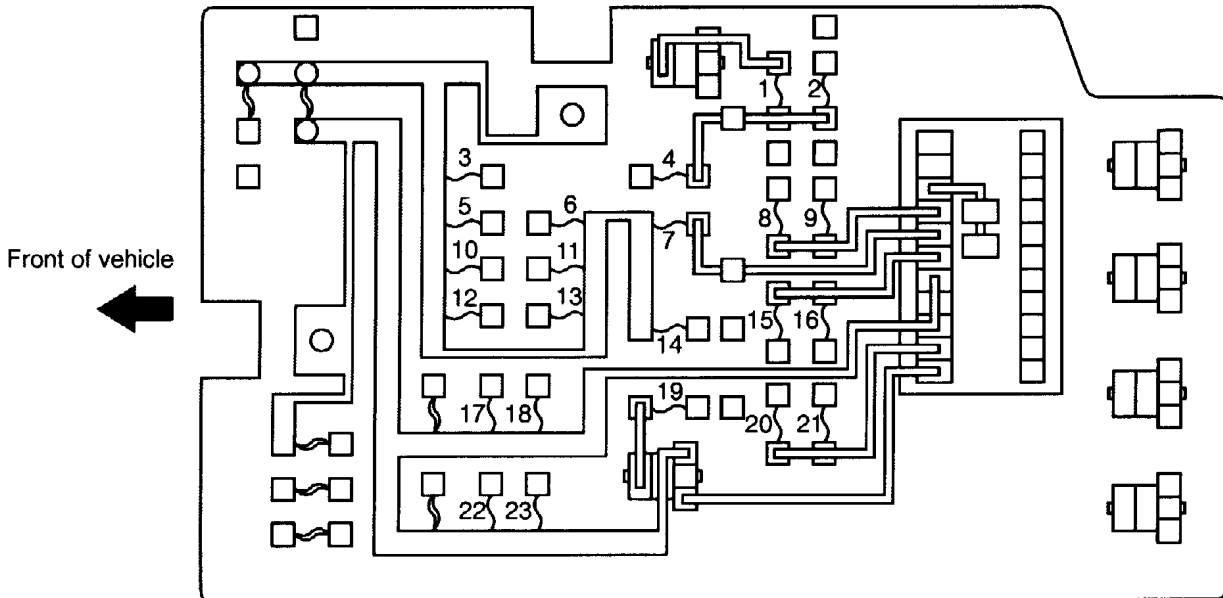

Power supply circuit	No.	Rated capacity (A)	Housing color	Circuit
Battery (fusible link No.2)	22	10	Red	Charging and turn-signal lamp circuit
	23	15	Blue	Stop lamp circuit
Ignition switch (IG2)	24	10	Red	HBB, EBD and ABS circuit
Defogger relay	25	10	Red	Defogger and door mirror heater circuit
Battery (fusible link No.2)	26	20	Yellow	Sunroof circuit
Ignition switch (IG2)	27	20	Yellow	Heated seat circuit

(Relay box in engine compartment)