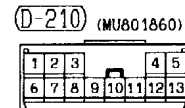

TURN-SIGNAL LAMP AND HAZARD WARNING LAMP <R.H. drive vehicles>
(CONTINUED)