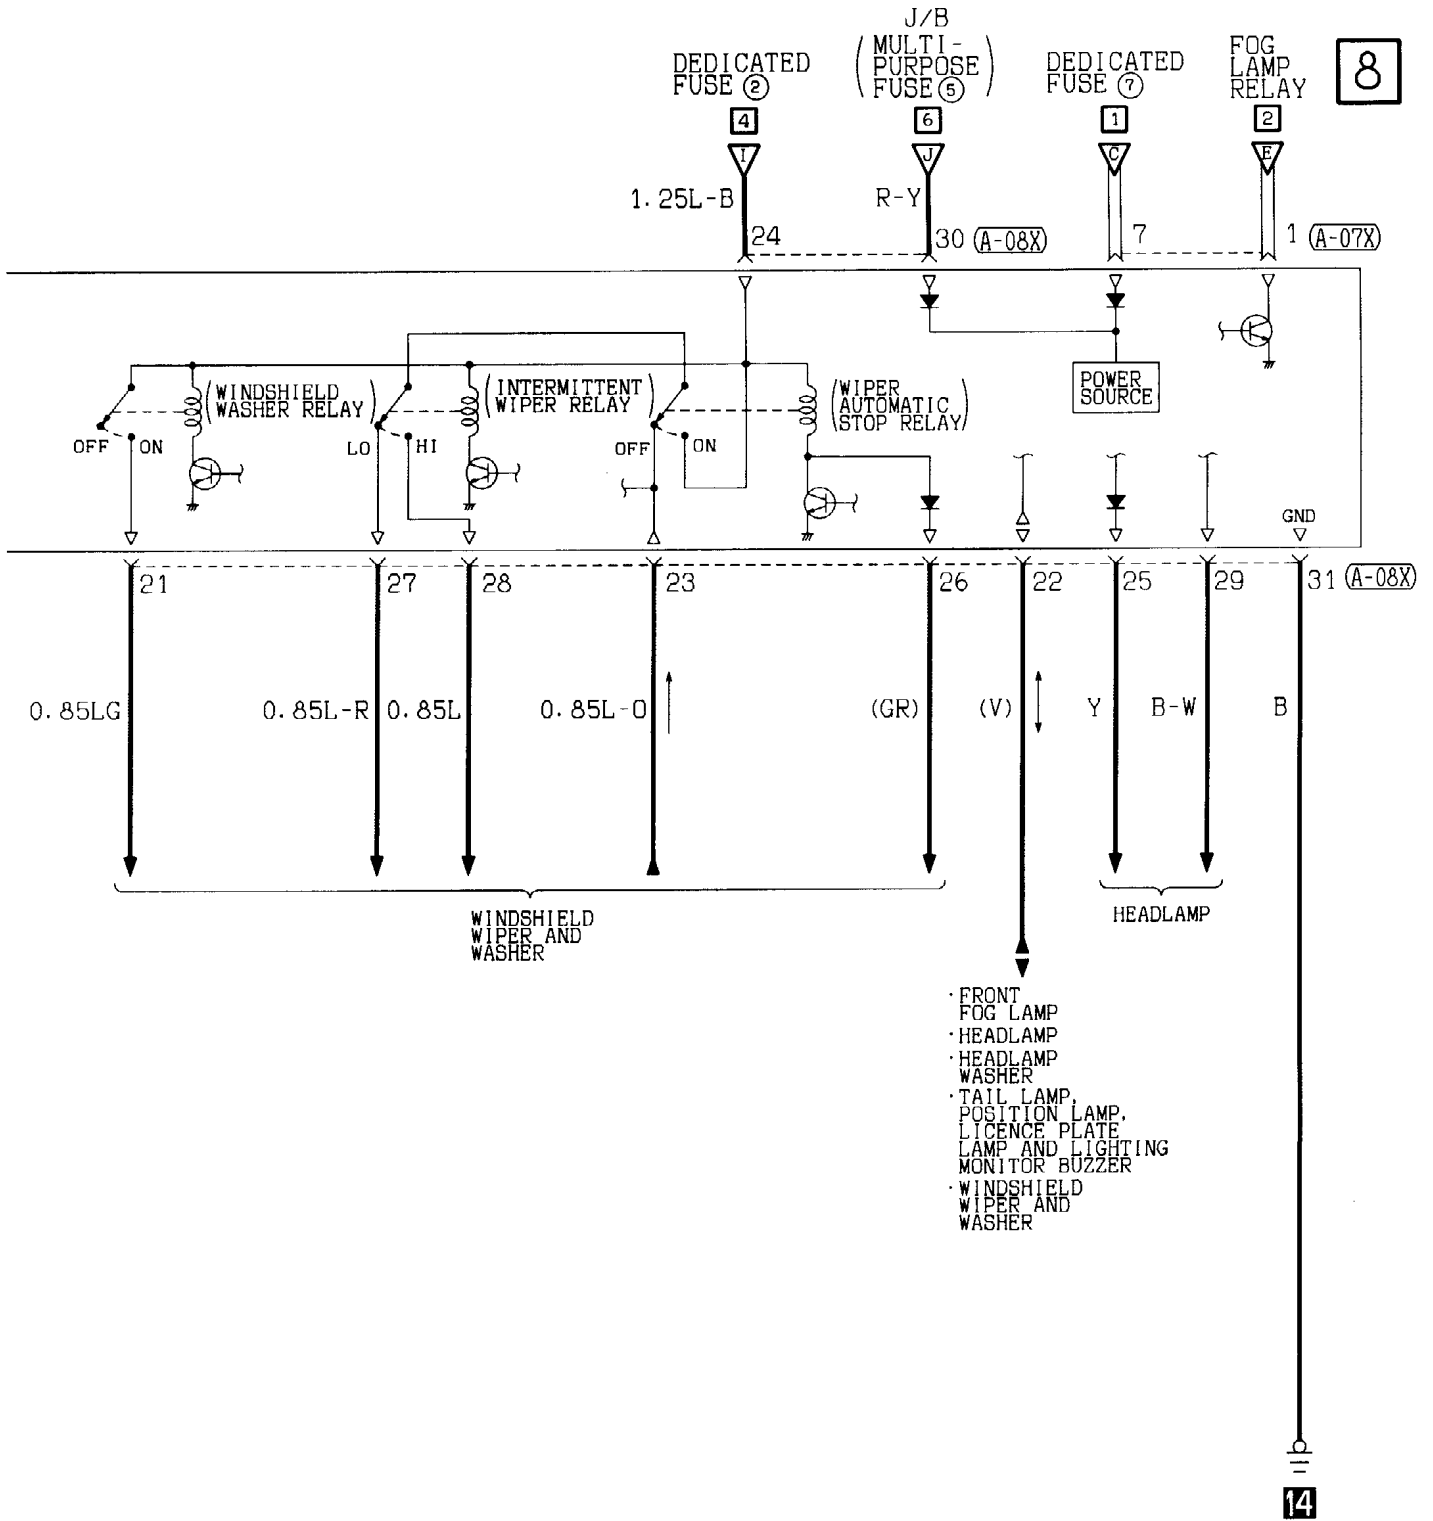

Wire colour code

B : Black   LG:Light green   G :Green   L :Blue   W :White   Y :Yellow   SB:Sky blue
BR:Brown   O :Orange   GR:Gray   R :Red   P :Pink   V :Violet