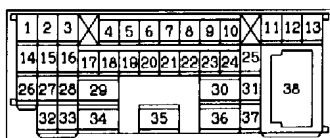

MU801331

(MU801866)