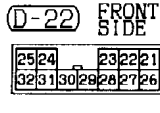

INVECS-II 5A/T <4M4 (L.H. drive vehicles)> (CONTINUED)