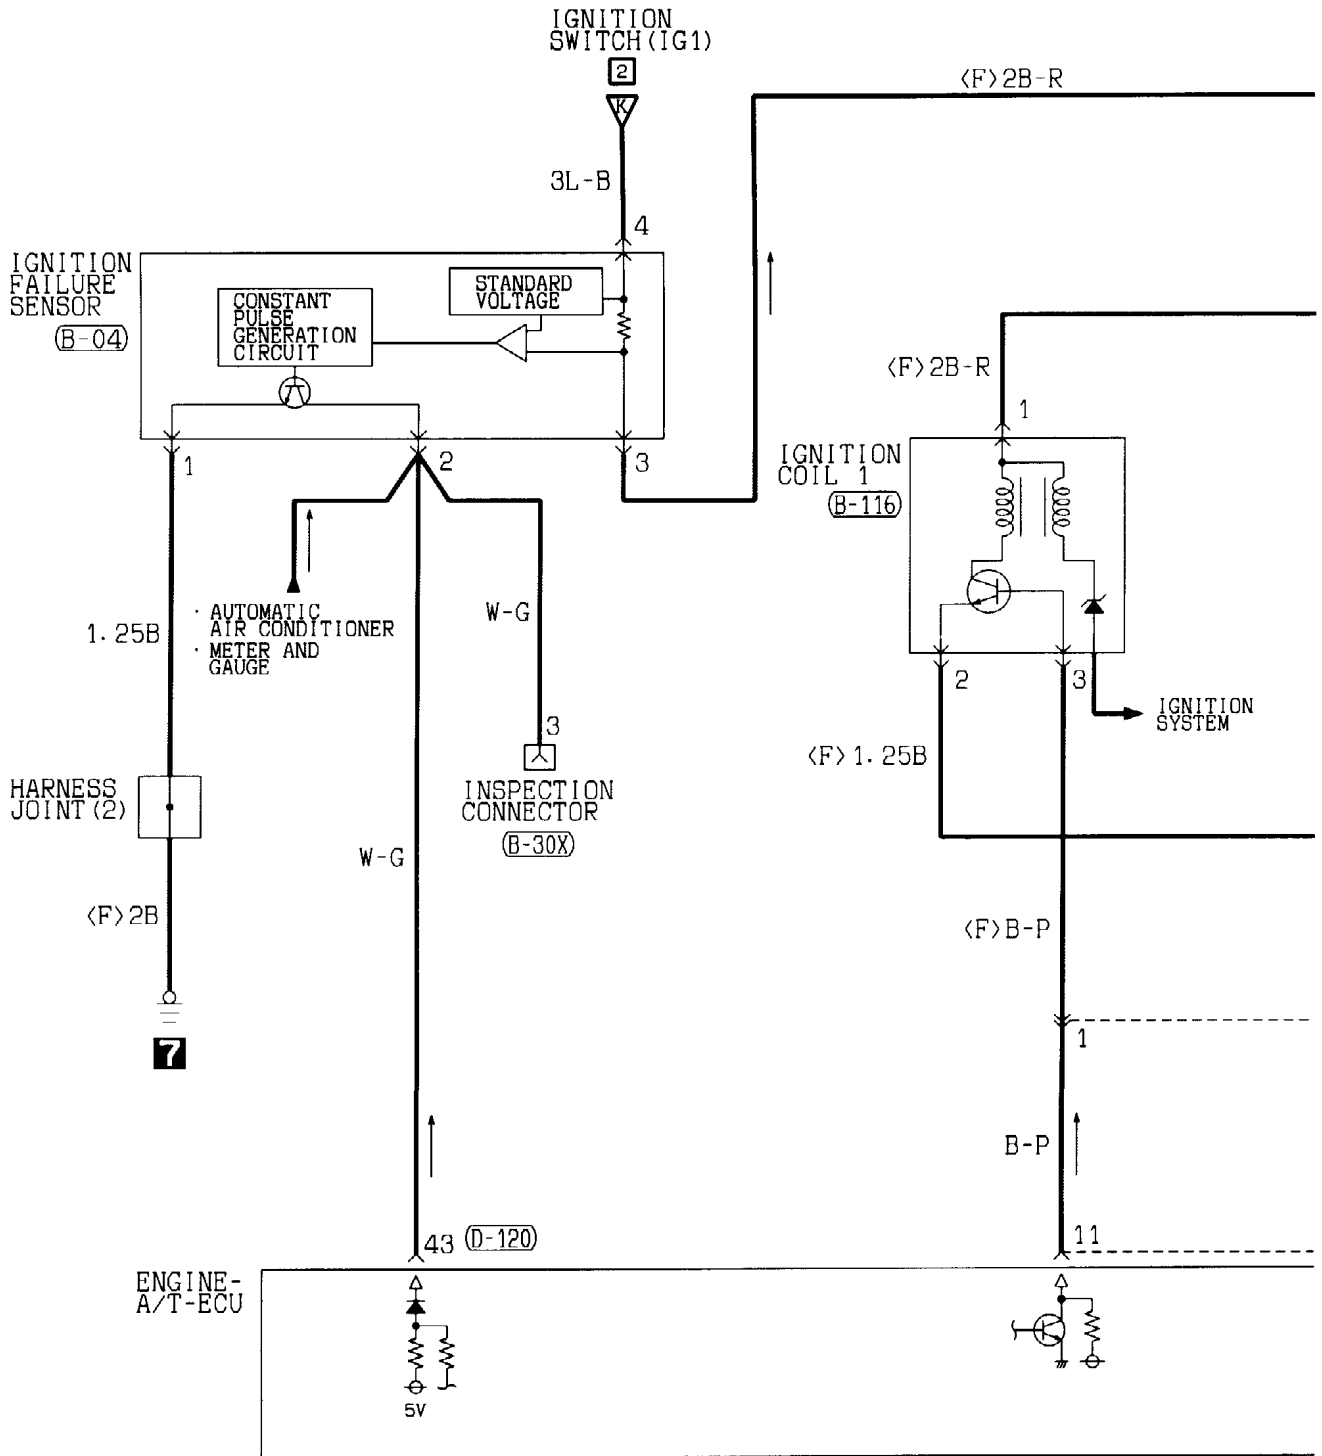

ENGINE CONTROL SYSTEM <6G7-GDI-A/T (L.H. drive vehicles)> (CONTINUED)

5

(B-04) (MU802724)

1	2	3	4

(B-30X)

1	2	3

(B-107) (MU802609)

1	2	3	4
5	6	7	8

(B-112)

1	2	3

(B-113)

1	2	3

(B-116)

1	2	3

(B-119)

1	2	3

(D-119) (MU803784)

1	2	3	4	5	6	7	8
9	10	11	12	13	14	15	16
17	18	19	20	21	22	23	
24	25	26	27	28	29	30	31
32	33	34	35				

(D-120) (MU803781)

41	42	43		44	45	46
47	48	49	50	51	52	53
54	55	56	57			
58	59	60	61	62	63	64
65	66