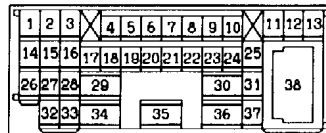

(A-07X)

(A-08X)

(D-27)