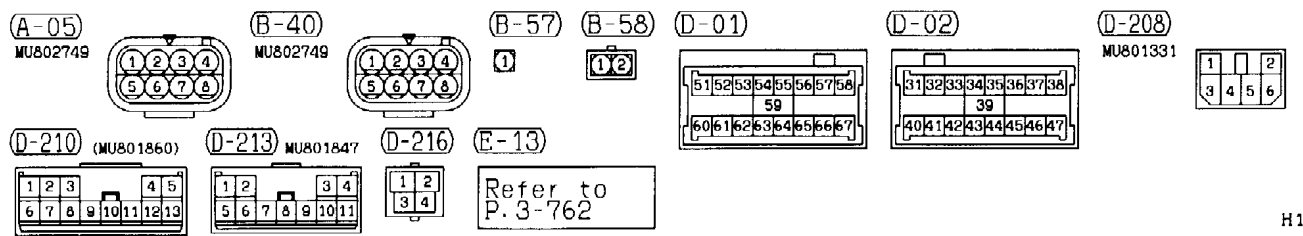

CHARGING SYSTEM

90100071111

4M4

NOTE
*1:LHD
*2:RHD