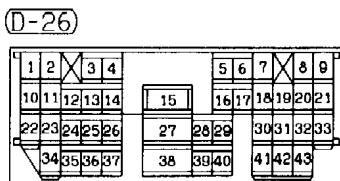

CENTRAL DOOR LOCKING SYSTEM AND FORGOTTEN KEY PREVENTION FUNCTION <L.H. drive vehicles with keyless entry system> (CONTINUED)

5