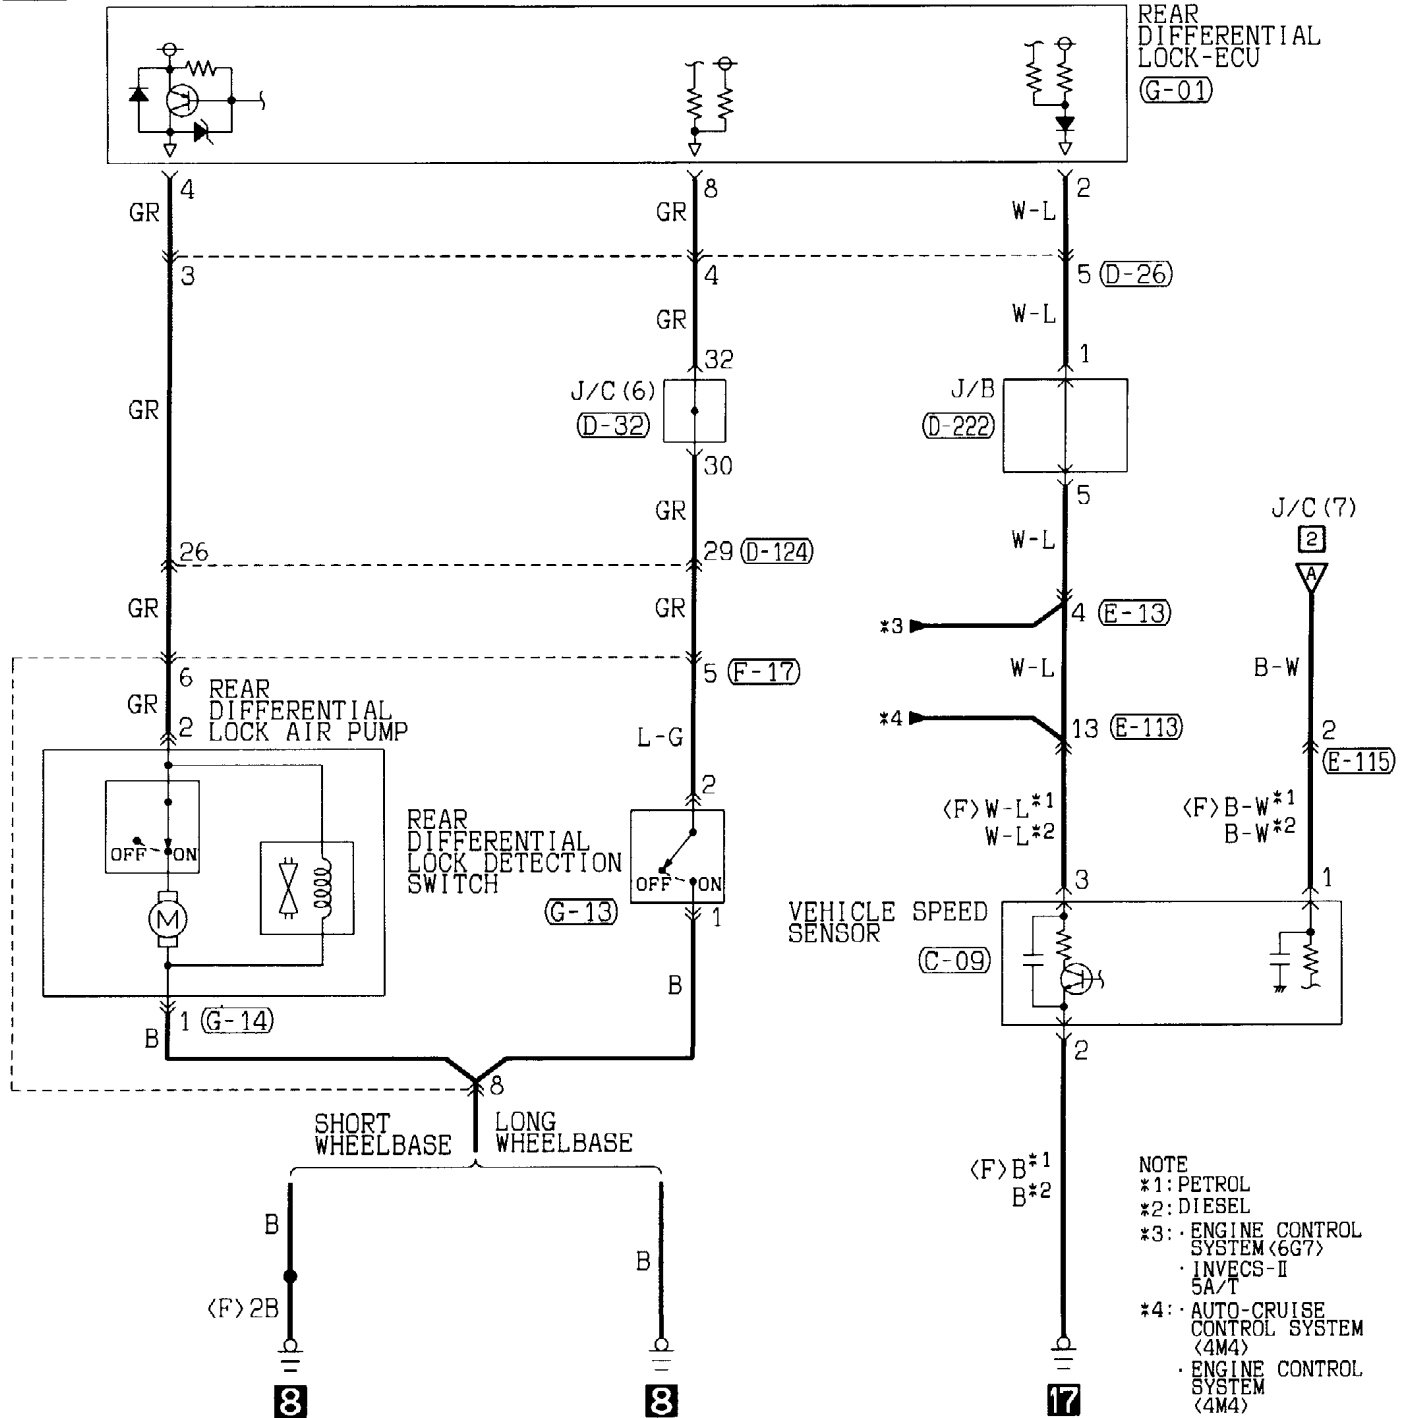

REAR DIFFERENTIAL LOCK SYSTEM <R.H. drive vehicles> (CONTINUED)

3