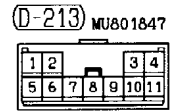

POWER DISTRIBUTION SYSTEM <Petrol (R.H. drive vehicles)> (CONTINUED)

5