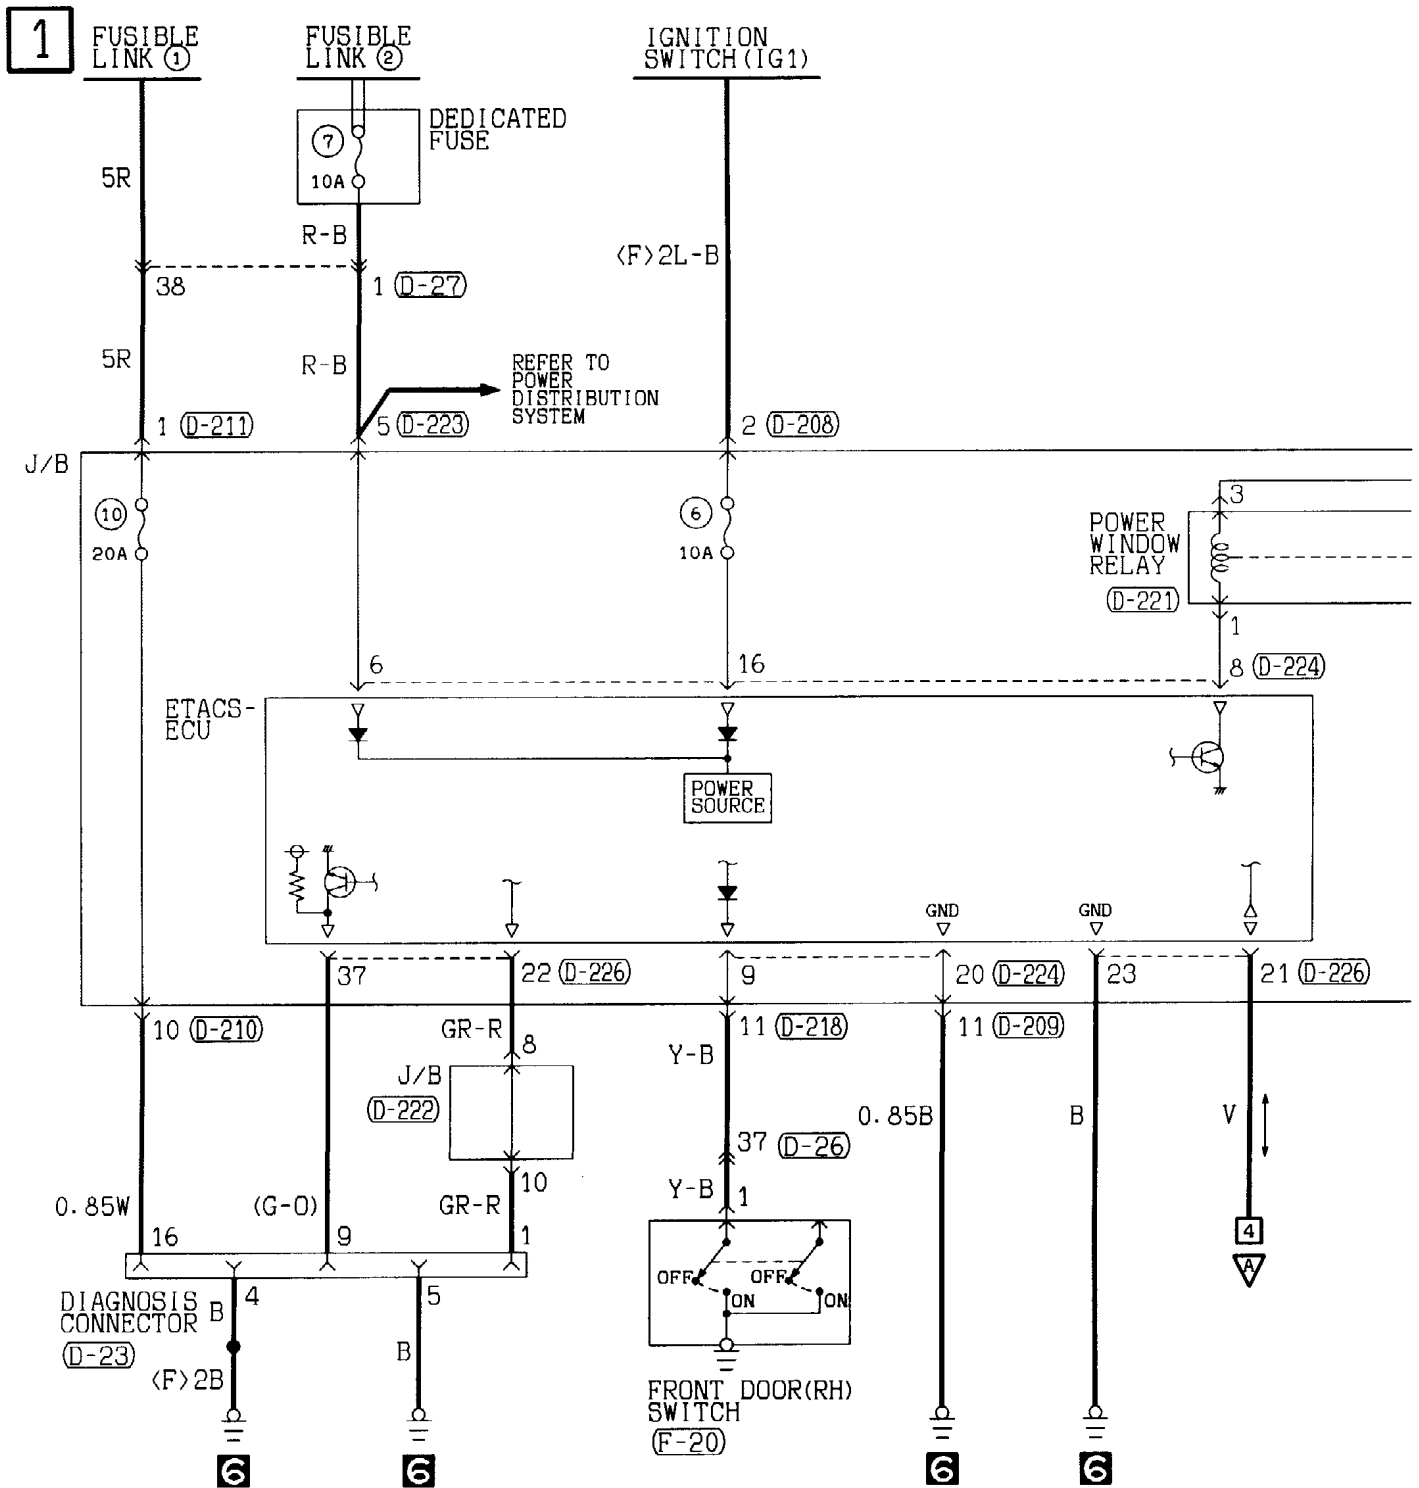

POWER WINDOWS

90100460917

Short wheelbase models <L.H. drive vehicles>

D-15

D-23 FRONT SIDE

D-26

D-27