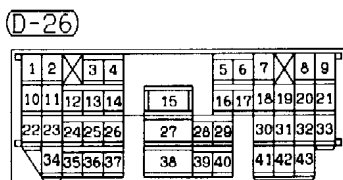

H-01

H-09

H-20

H-24

IGNITION KEY CYLINDER ILLUMINATION LAMP

90100260531

L.H. drive vehicles

2