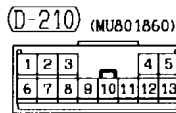

2

Wire colour code
B : Black
BR : Brown
W : White
V : Violet
LG : Light green
O : Orange
SB : Sky blue

G : Green
GR : Gray
P : Pink
L : Blue
R : Red
Y : Yellow