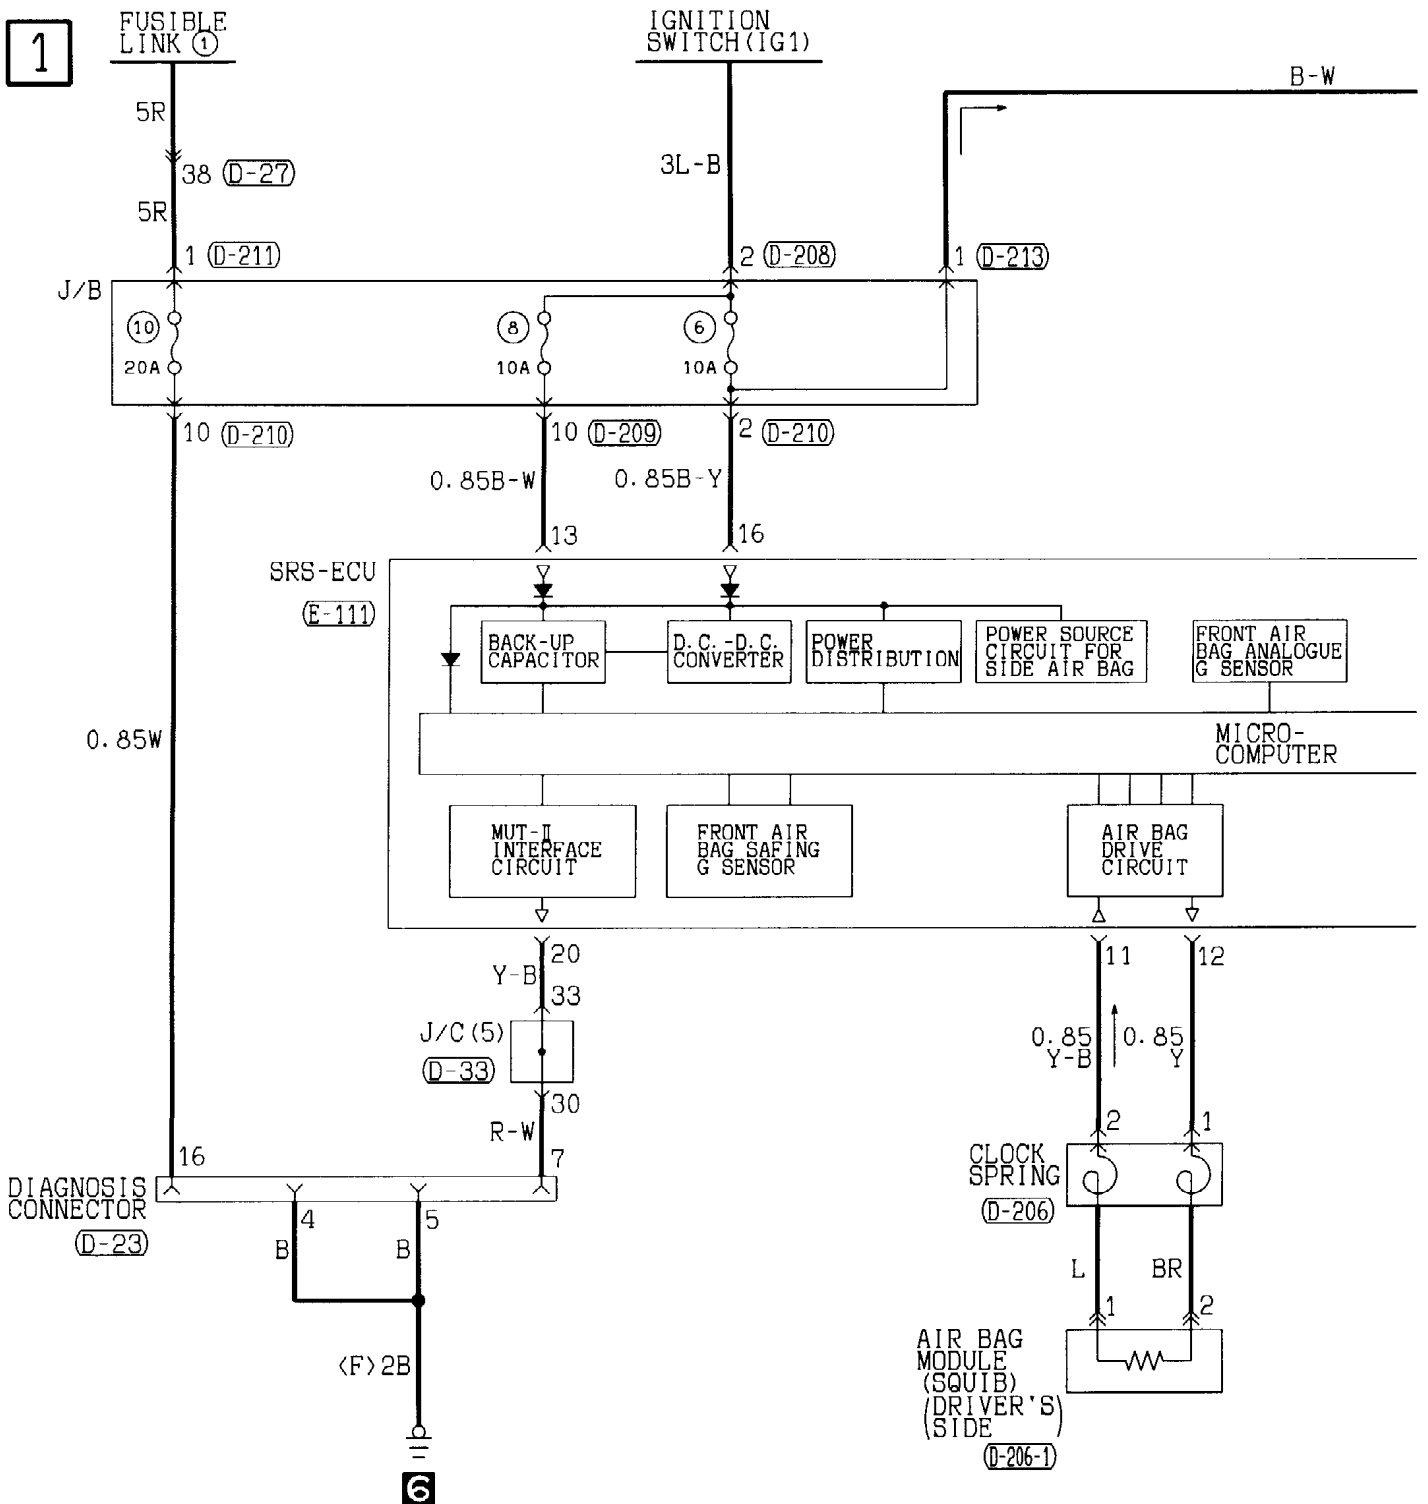

SUPPLEMENTAL RESTRAINT SYSTEM (SRS)

90100970861

R.H. drive vehicles without side air bag

A-25

A-31

D-01

51	52	53	54	55	56	57	58
59							
60	61	62	63	64	65	66	67

D-02

81	82	83	84	85	86	87	88
89							
40	41	42	43	44	45	46	47

D-10

D-23

1	2	3	4	5	6	7	8
9	10	11	12	13	14	15	16

FRONT SIDE

D-27

Refer to P. 3-762

D-33

1	2	3	4	5	6	7	8	9	10	11
12	13	14	15	16	17	18	19	20	21	22
23	24	25	26	27	28	29	30	31	32	33