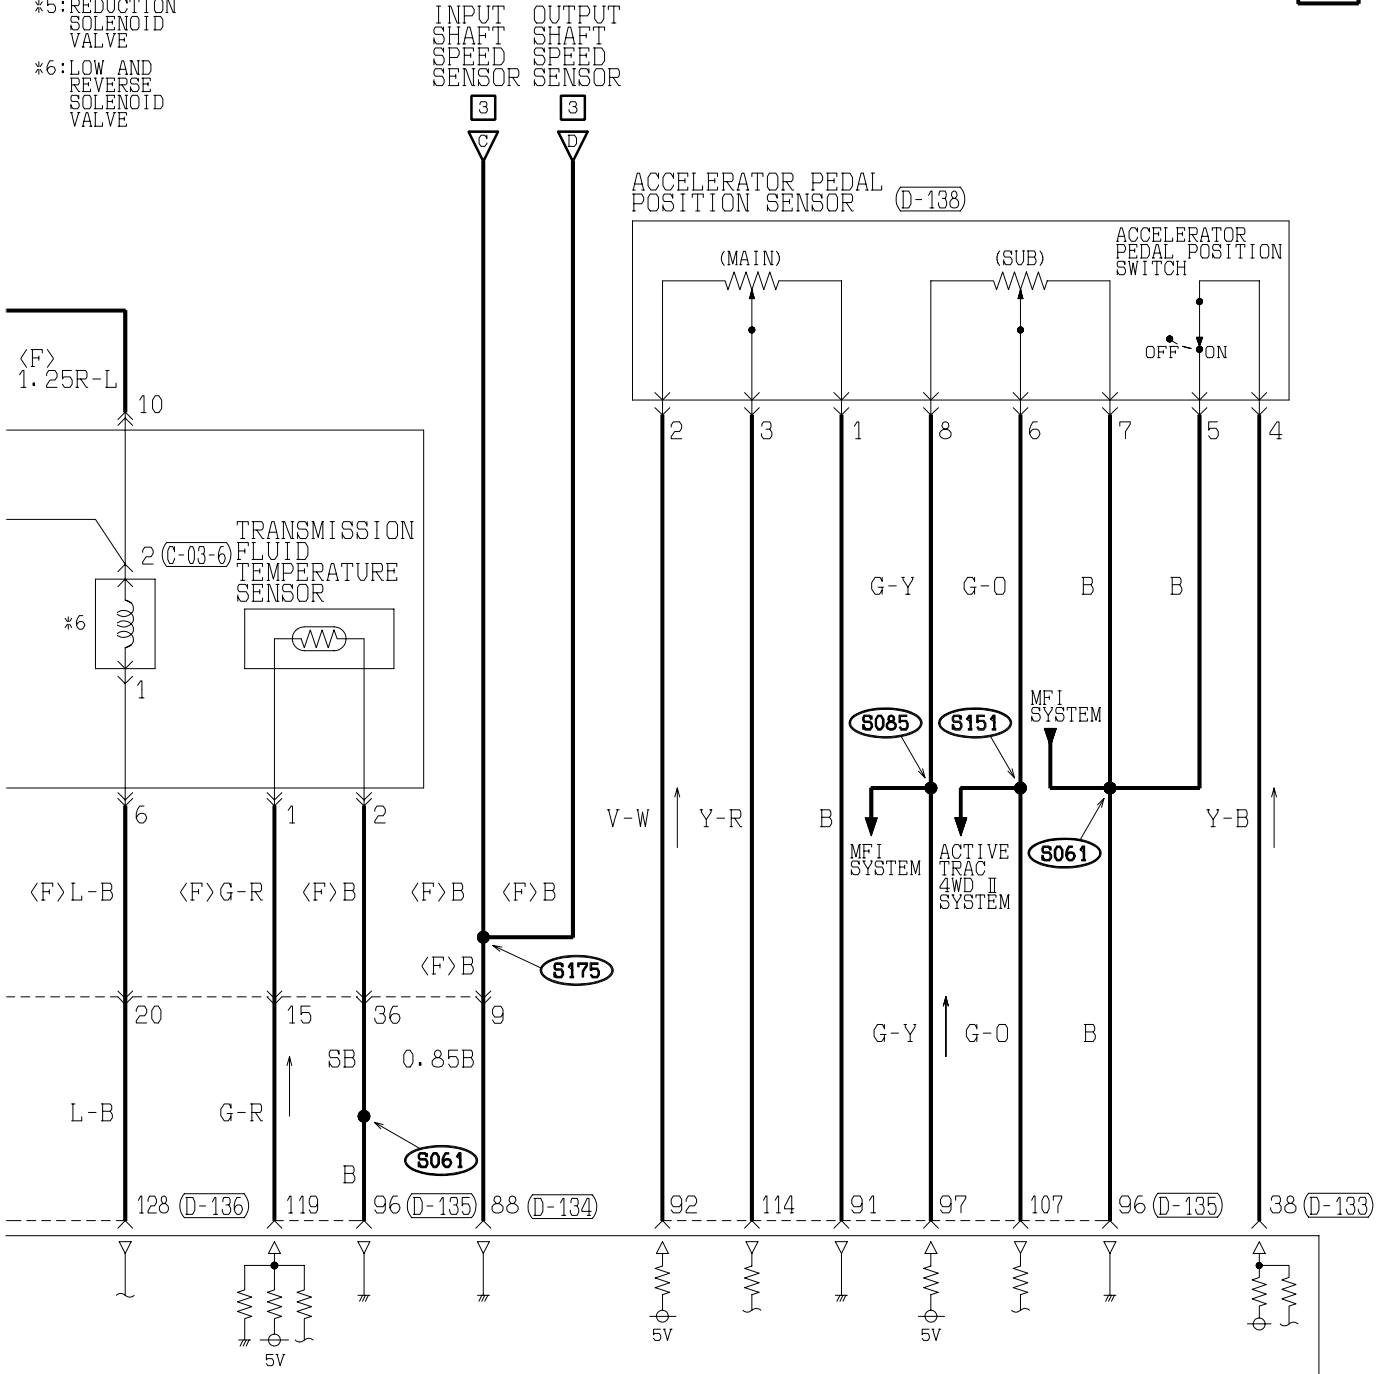

6

*5: REDUCTION SOLENOID VALVE
*6: LOW AND REVERSE SOLENOID VALVE

INPUT SHAFT SPEED SENSOR
OUTPUT SHAFT SPEED SENSOR

(D-136) (MU803801)

121	122	123	124
125	126	127	128
129	130	131	132
133	134	135	136
137	138	139	140
141	142	143	144
145	146