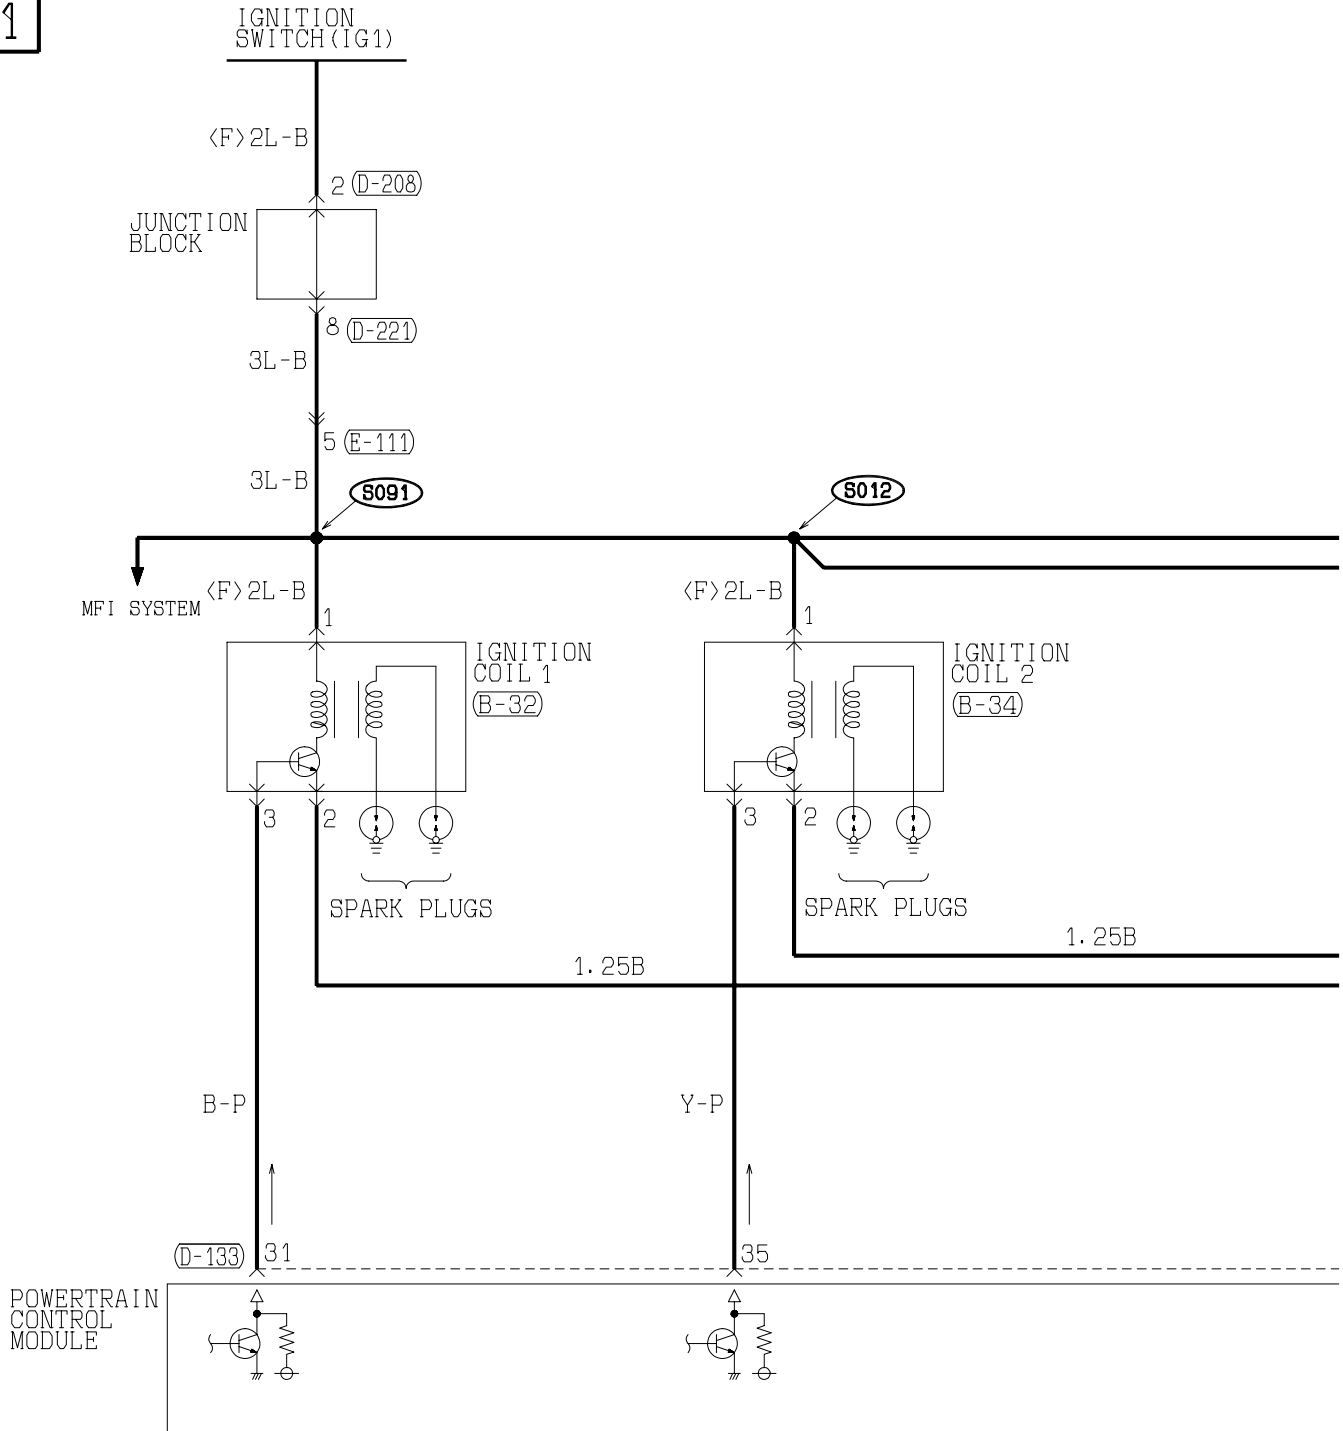

IGNITION SYSTEM

M1901000601014

1

(B-25X)

1
2 3

(B-31) (MU802064)

1
1 2 3

(B-32) (MU802064)

1
1 2 3

(B-34) (MU802064)

1
1 2 3

(B-52) (MU801211)

1

(D-14) MU801335

1	2	3	4
5	6	7	8
9	10		

(D-133) (MU803803)

31	32					33	34
35	36	37	38	39	40	41	42
43	44	45	46	47	48	49	50
51	52	53	54	55	56	57	58

(D-134) (MU803804)

61	62					63	64
65	66	67	68	69	70	71	72
73	74	75	76	77	78	79	80
81	82	83	84	85	86	87	88
89