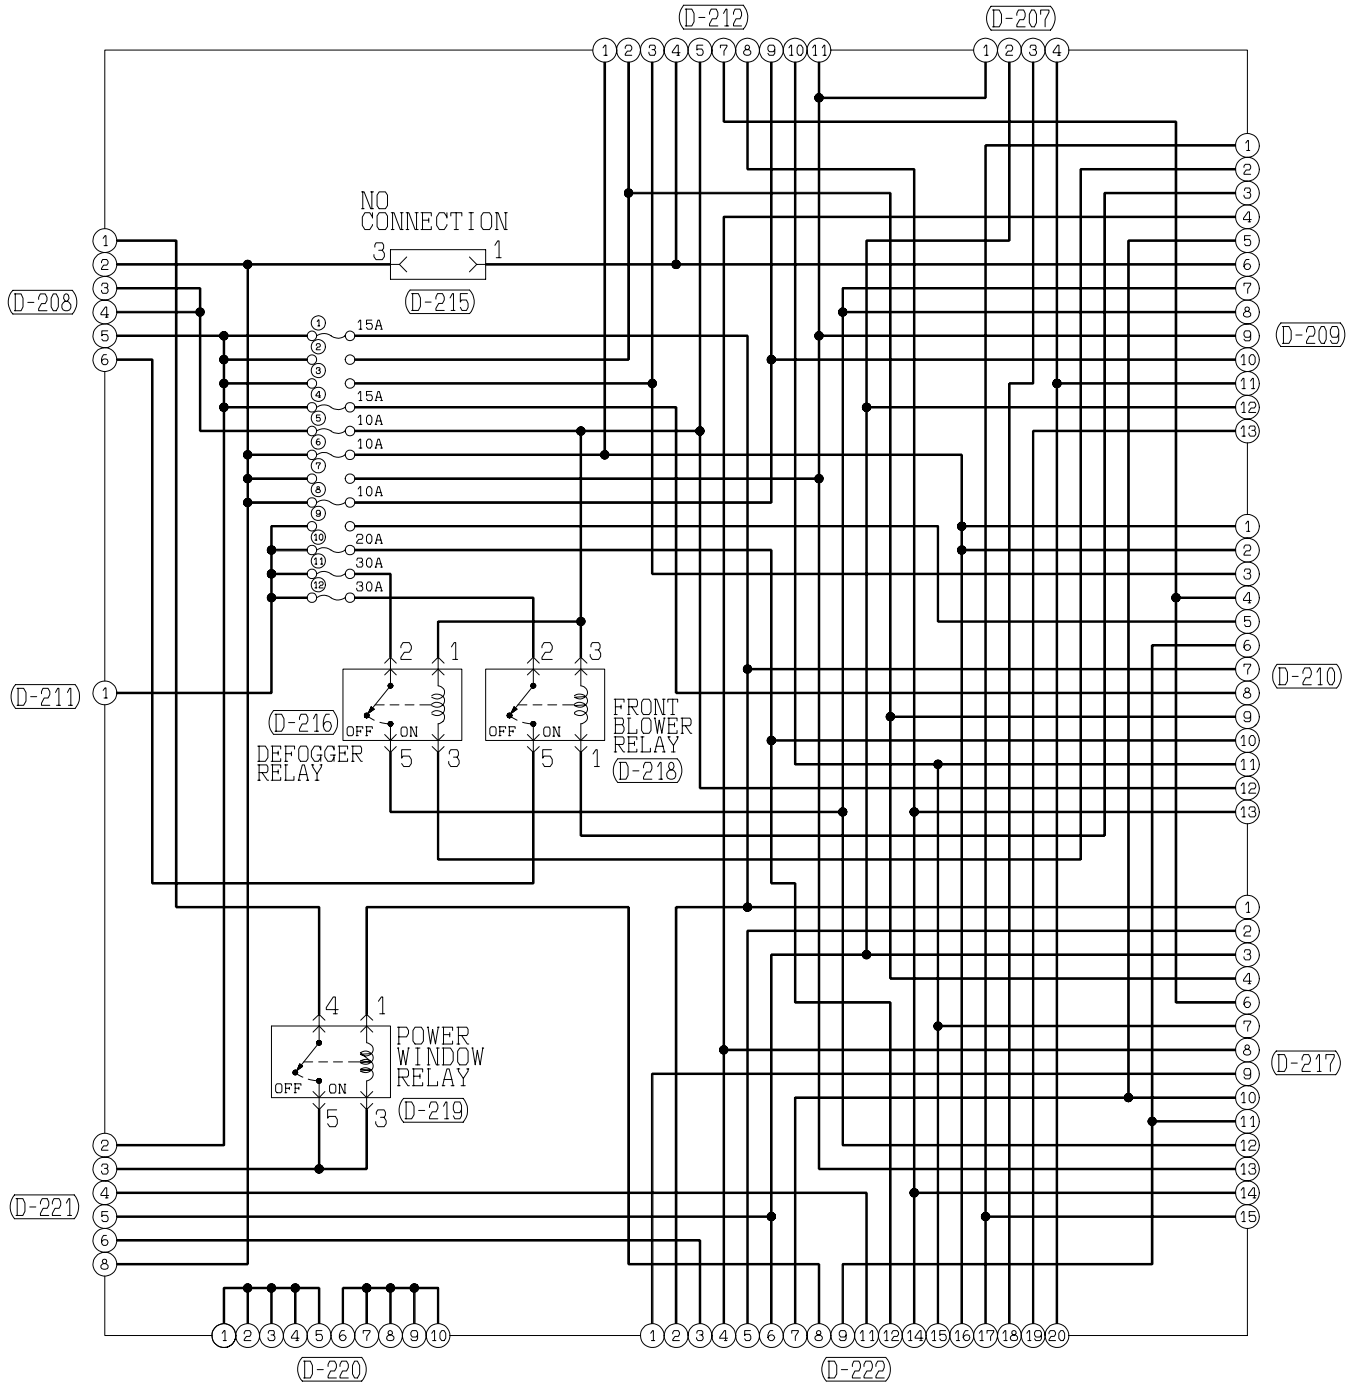

JUNCTION BLOCK

M1901000200529