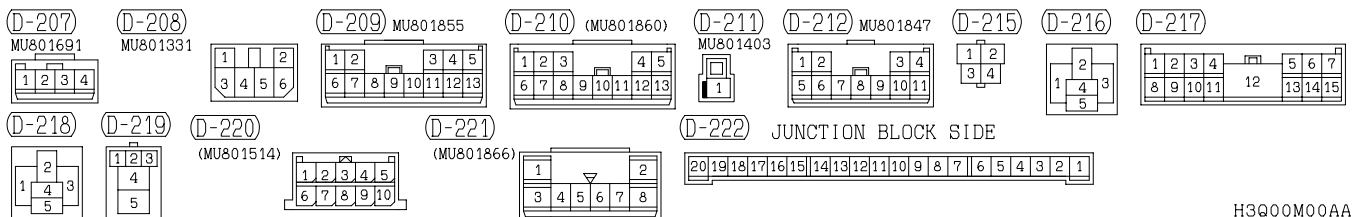

NOTE
CONNECTOR NUMBERS ARE KEYED TO THE CONFIGURATION
DIAGRAM (DASH PANEL) AND EACH CIRCUIT DIAGRAM.