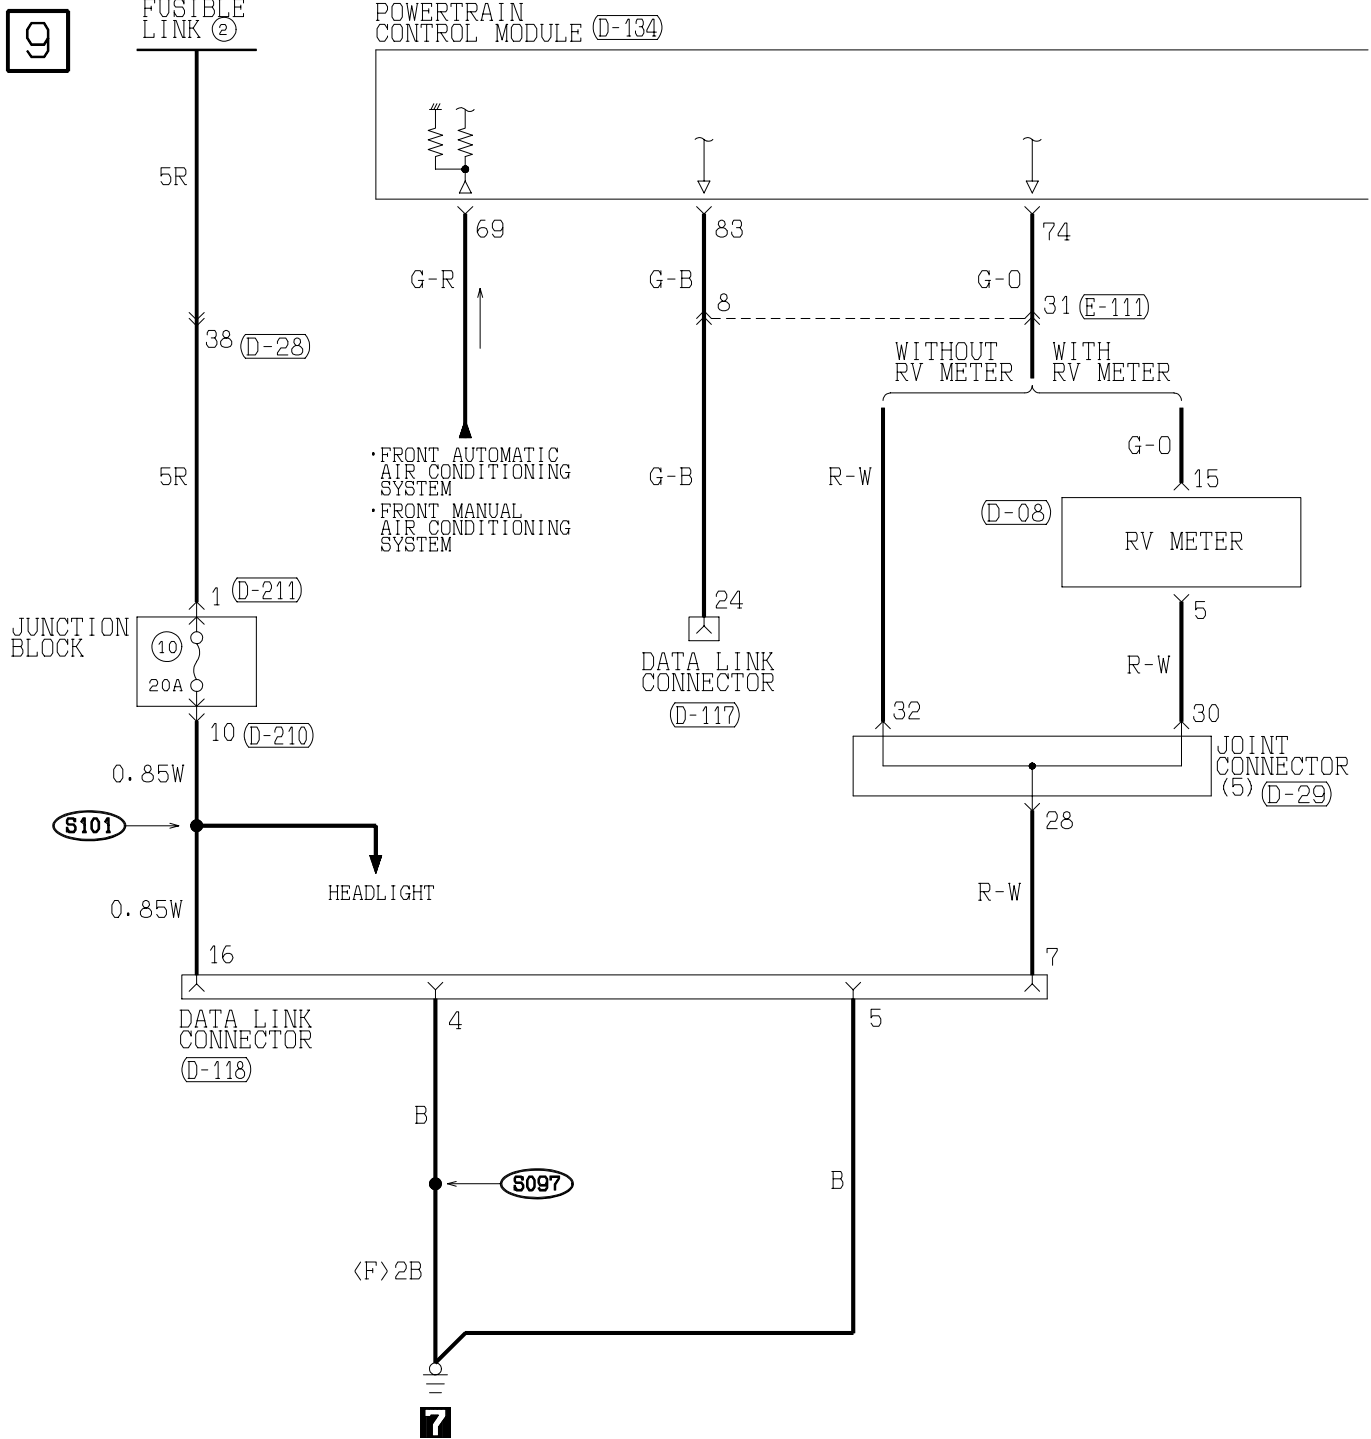

INVECS-II 5A/T (CONTINUED)