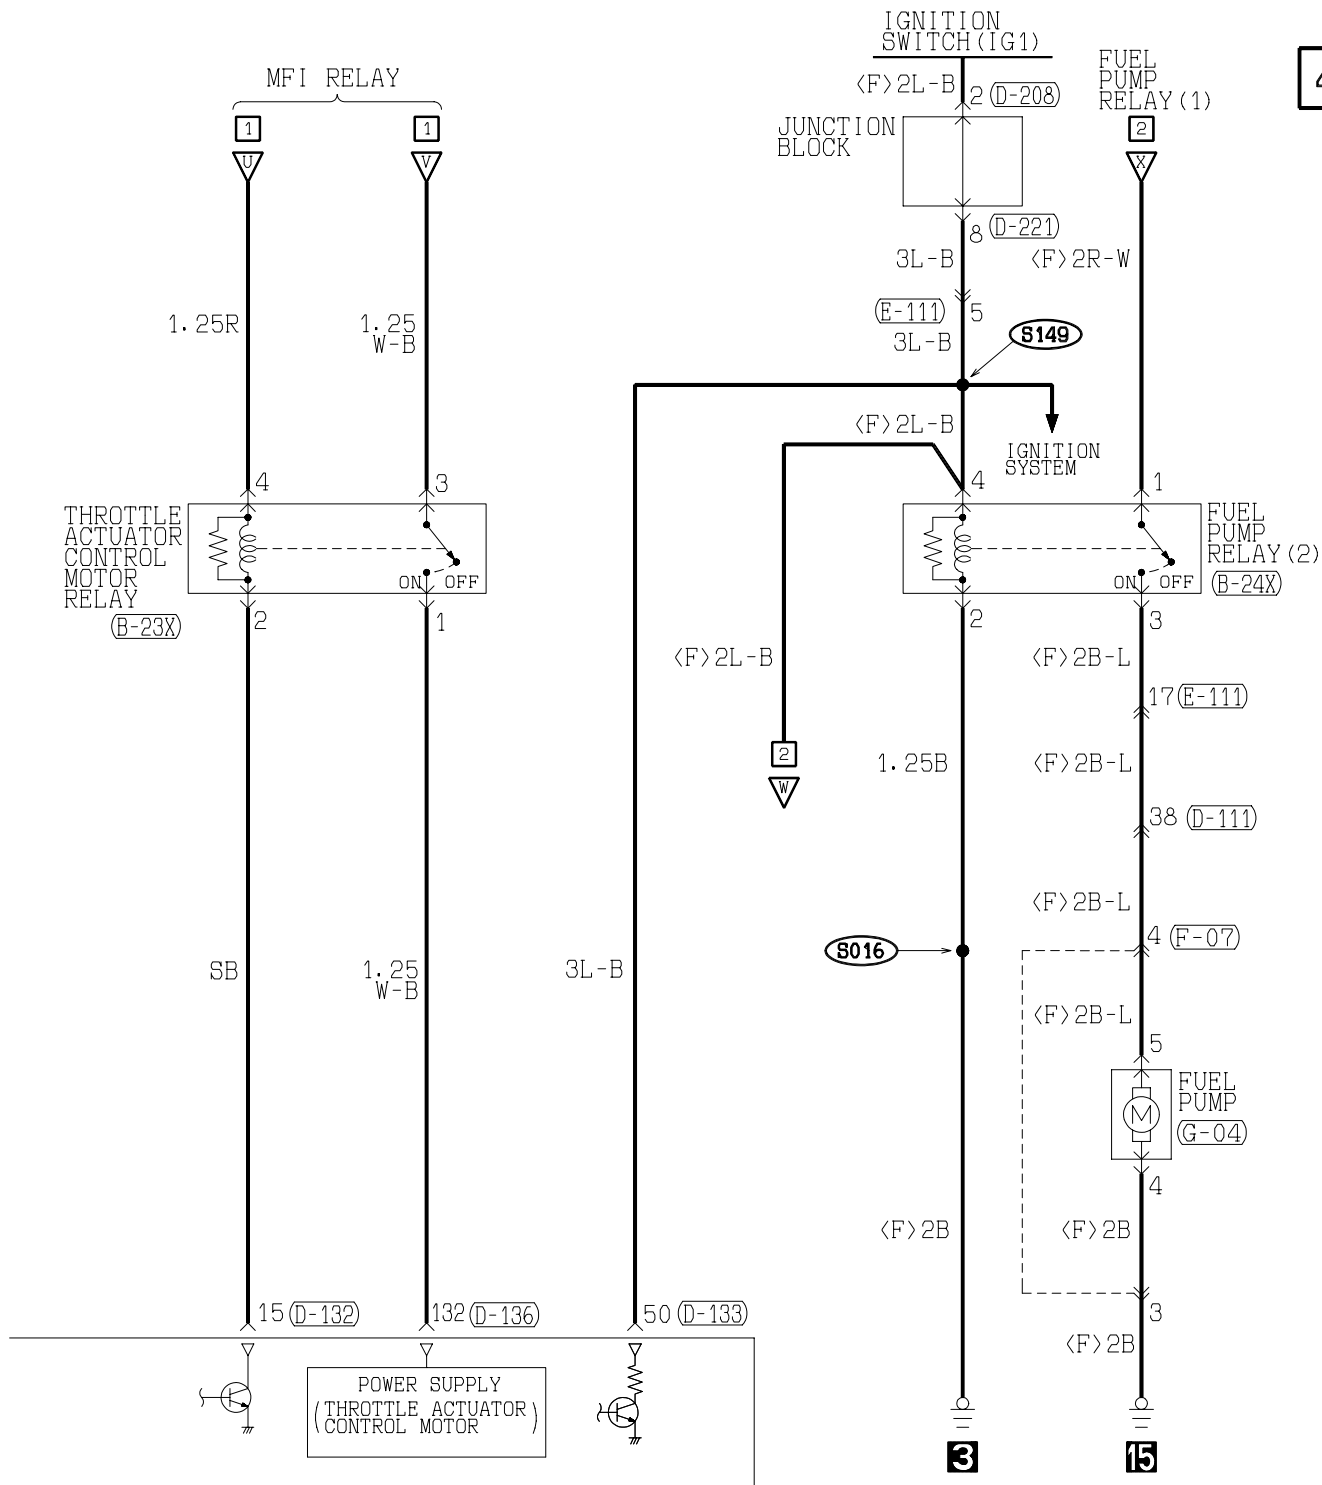

4

(E-10)
MU801361

(E-111)
See ★2

(E-114)
See ★2

(F-07)
MU802609

(G-04)
(MU802058)

★1

★2

H3Q05M00BB