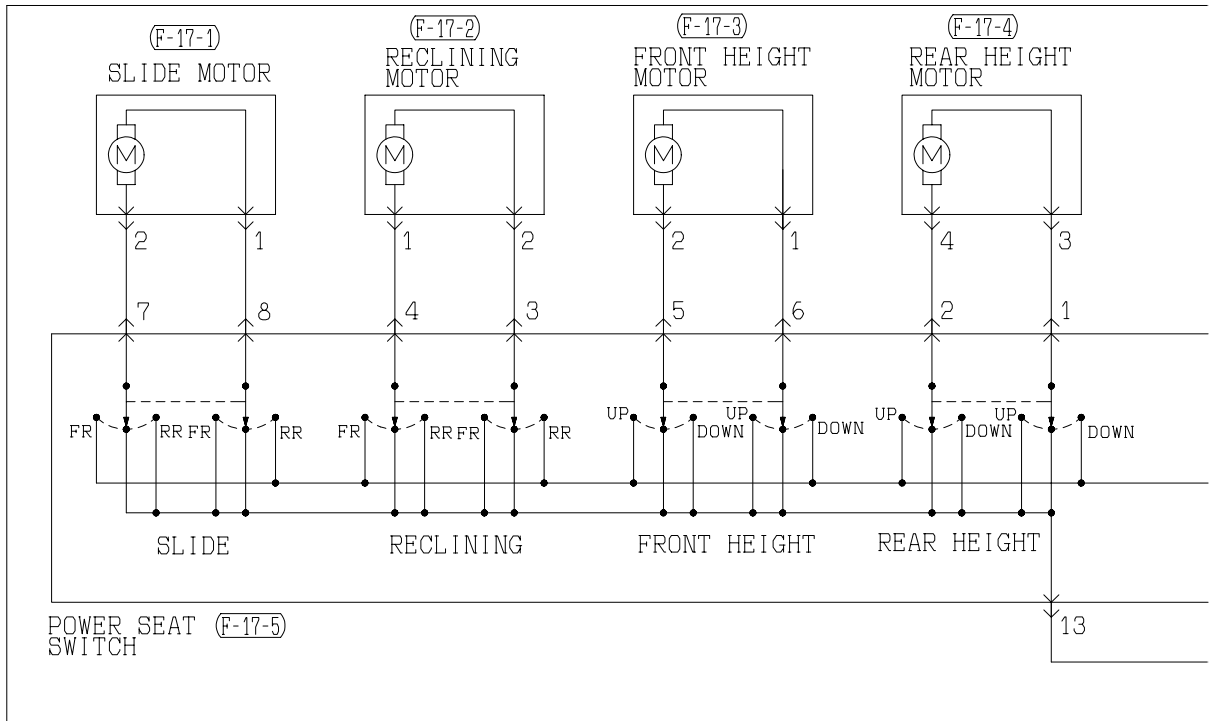

POWER SEAT

M1901010400256

1

POWER SEAT
ASSEMBLY
(DRIVER'S
SIDE)

(F-17)

(D-28)

(D-125)

(F-17)

(F-17-1)

(F-17-2)

(F-17-3)

(F-17-4)

(F-17-5)

H3Q15M10AA