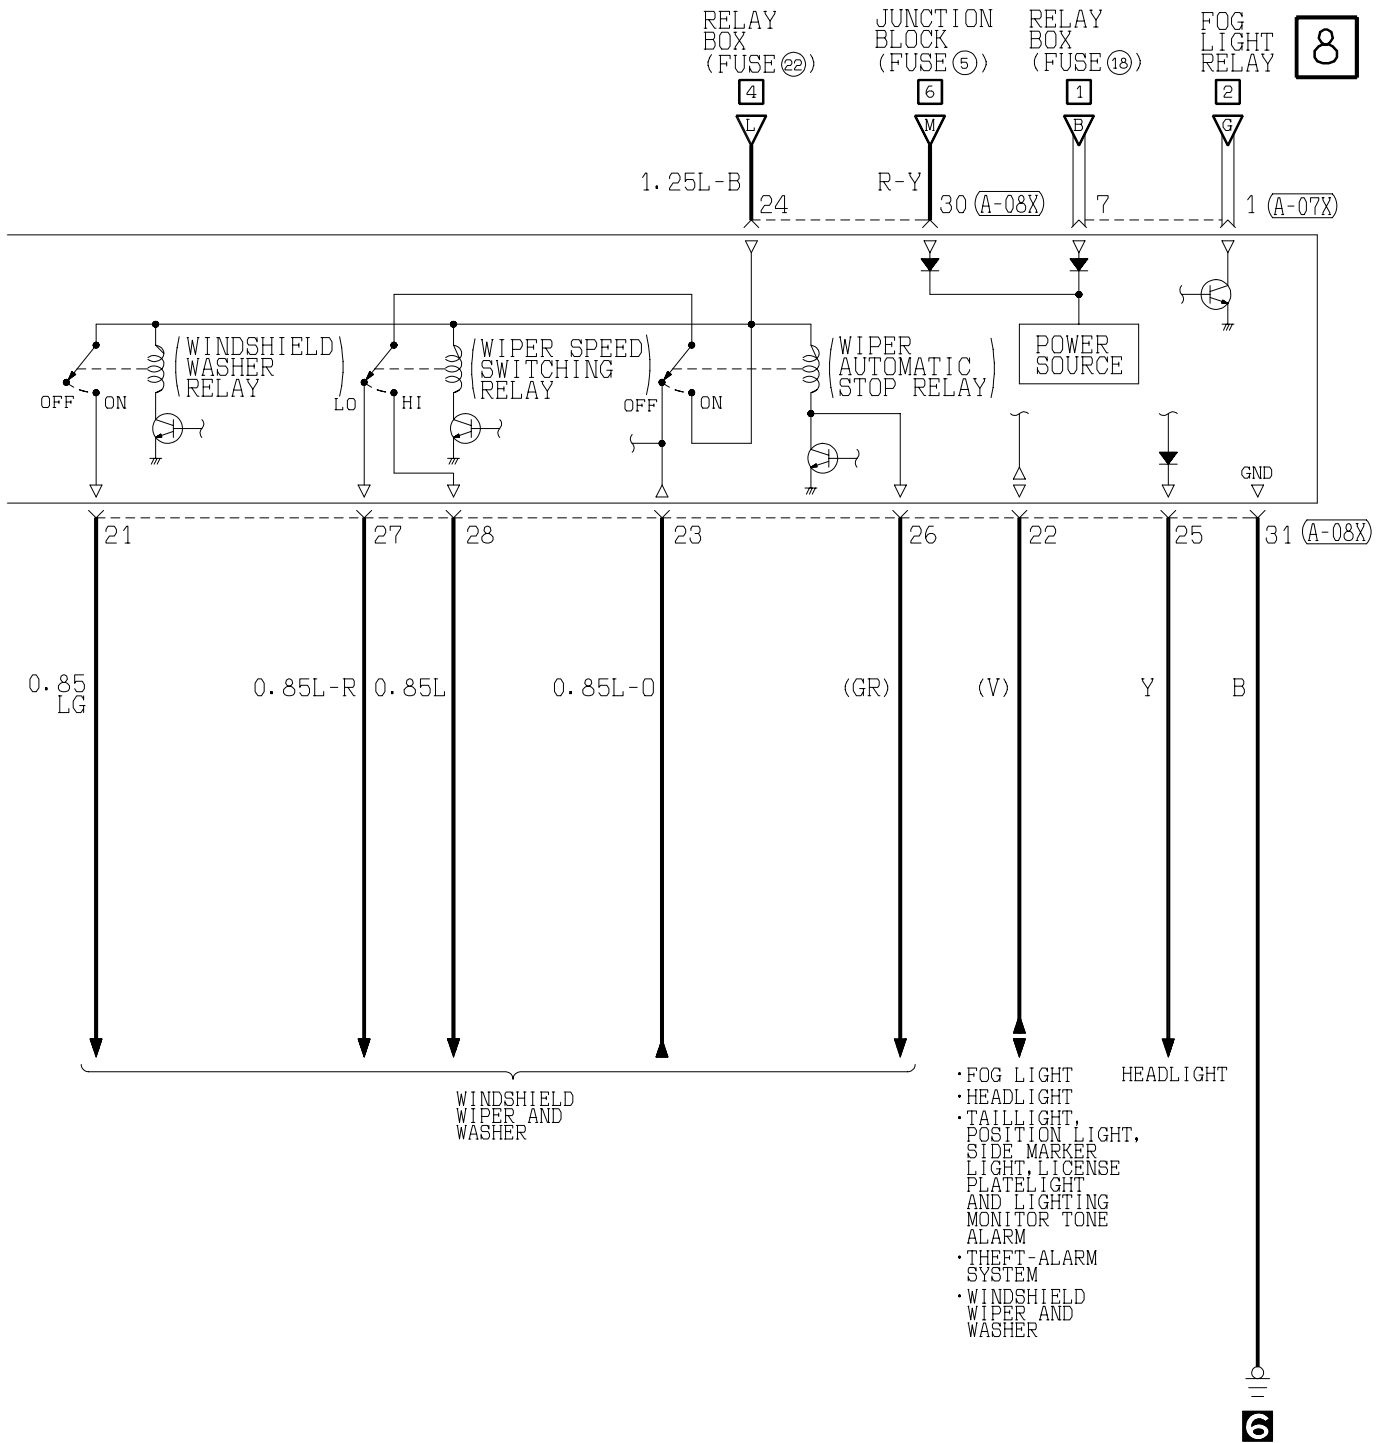

WIRE COLOR CODE
B : BLACK BR : BROWN G : GREEN GR : GRAY L : BLUE LG : LIGHT GREEN O : ORANGE
P : PINK R : RED SB : SKY BLUE V : VIOLET W : WHITE Y : YELLOW

H3Q01M00DB