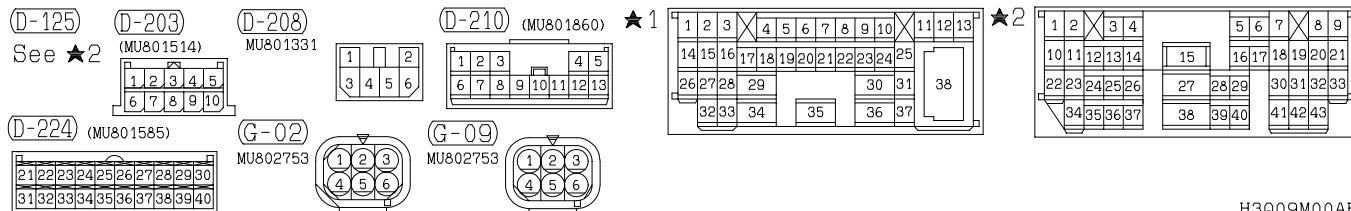

# TURN-SIGNAL LIGHT AND HAZARD WARNING LIGHT

M1901002900621

1

H3Q09M00AA

2

7

H3Q09M00AB

TURN-SIGNAL LIGHT AND HAZARD WARNING LIGHT (CONTINUED)