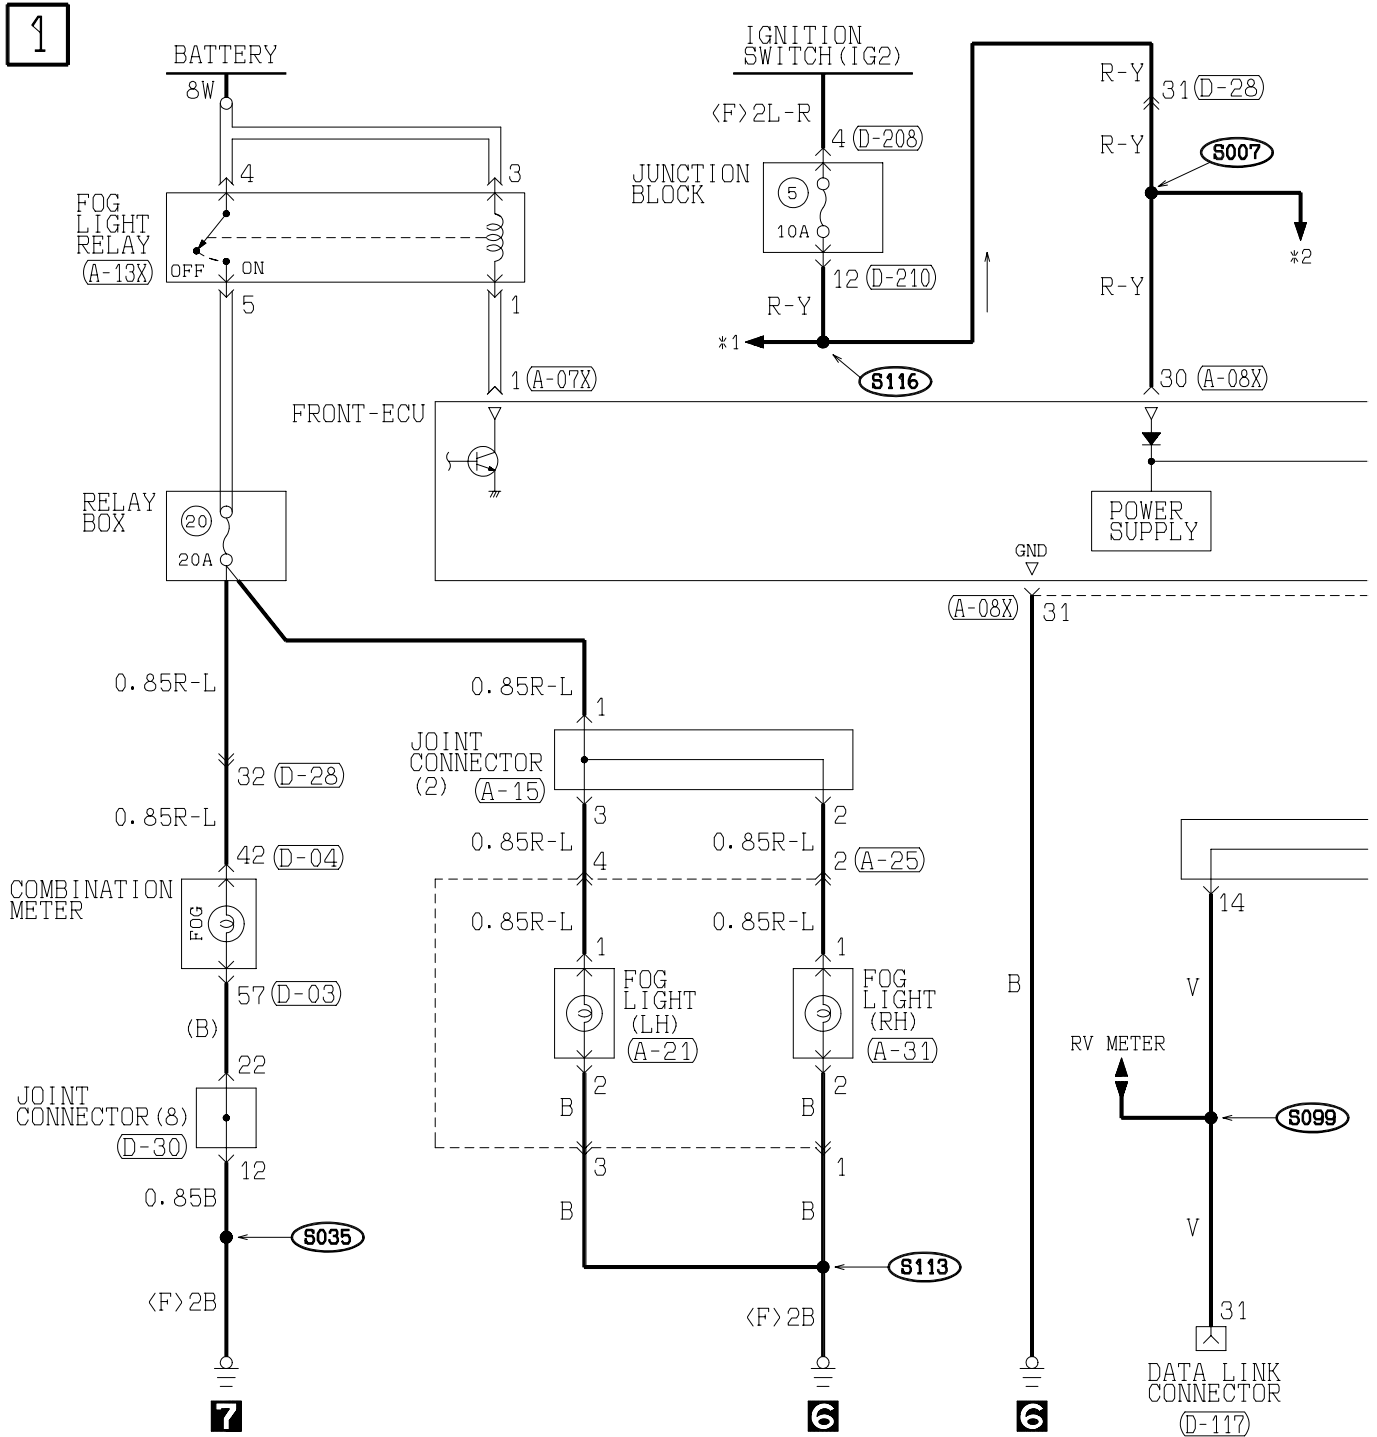

FOG LIGHT

(A-07X)

(A-08X)

(A-13X)

(A-15)

(A-21)

(A-25)

(A-31)

(D-02)

(D-208)

MU801331

(D-210)

(MU801860)

(D-221)

(MU801866)