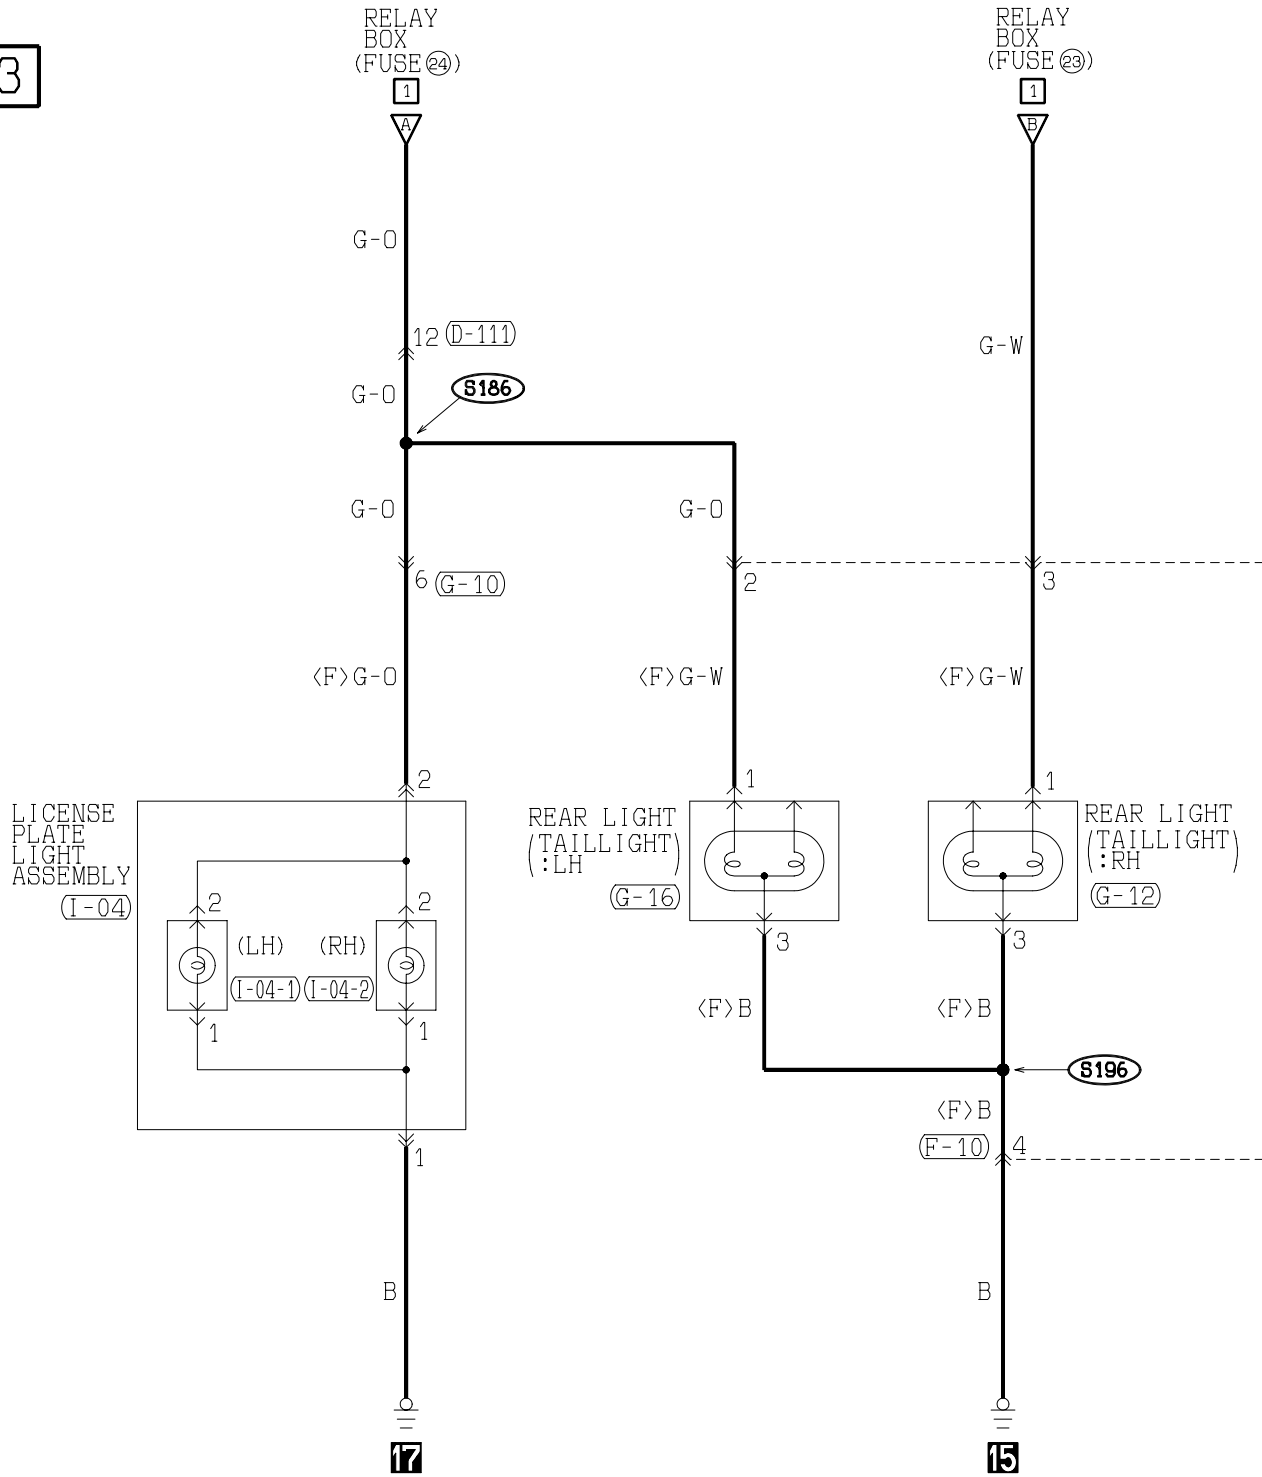

TAILLIGHT, POSITION LIGHT, SIDE MARKER LIGHT, LICENSE PLATE LIGHT AND LIGHTING MONITOR TONE ALARM (CONTINUED)

3

H3Q08M02BA

4

7

7

7

(I-04-2)