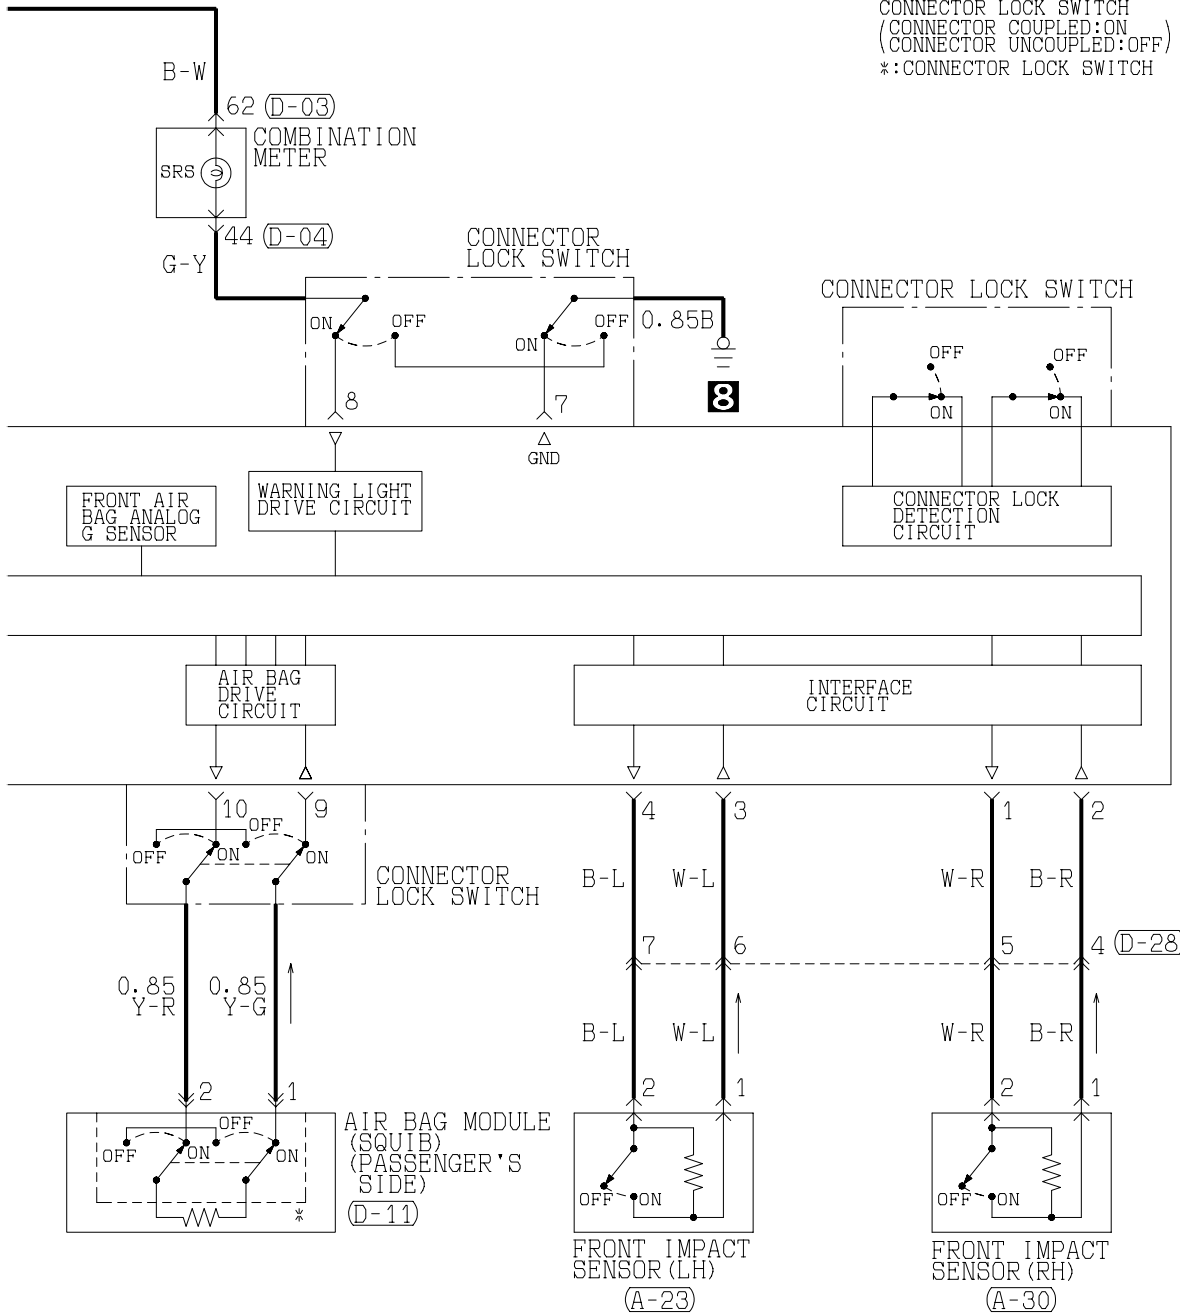

2

NOTE
CONNECTOR LOCK SWITCH
(CONNECTOR COUPLED:ON
(CONNECTOR UNCOUPLED:OFF)
*:CONNECTOR LOCK SWITCH

WIRE COLOR CODE
B : BLACK BR : BROWN G : GREEN GR : GRAY L : BLUE LG : LIGHT GREEN O : ORANGE
P : PINK R : RED SB : SKY BLUE V : VIOLET W : WHITE Y : YELLOW

H3Q15M06AB

TSB Revision