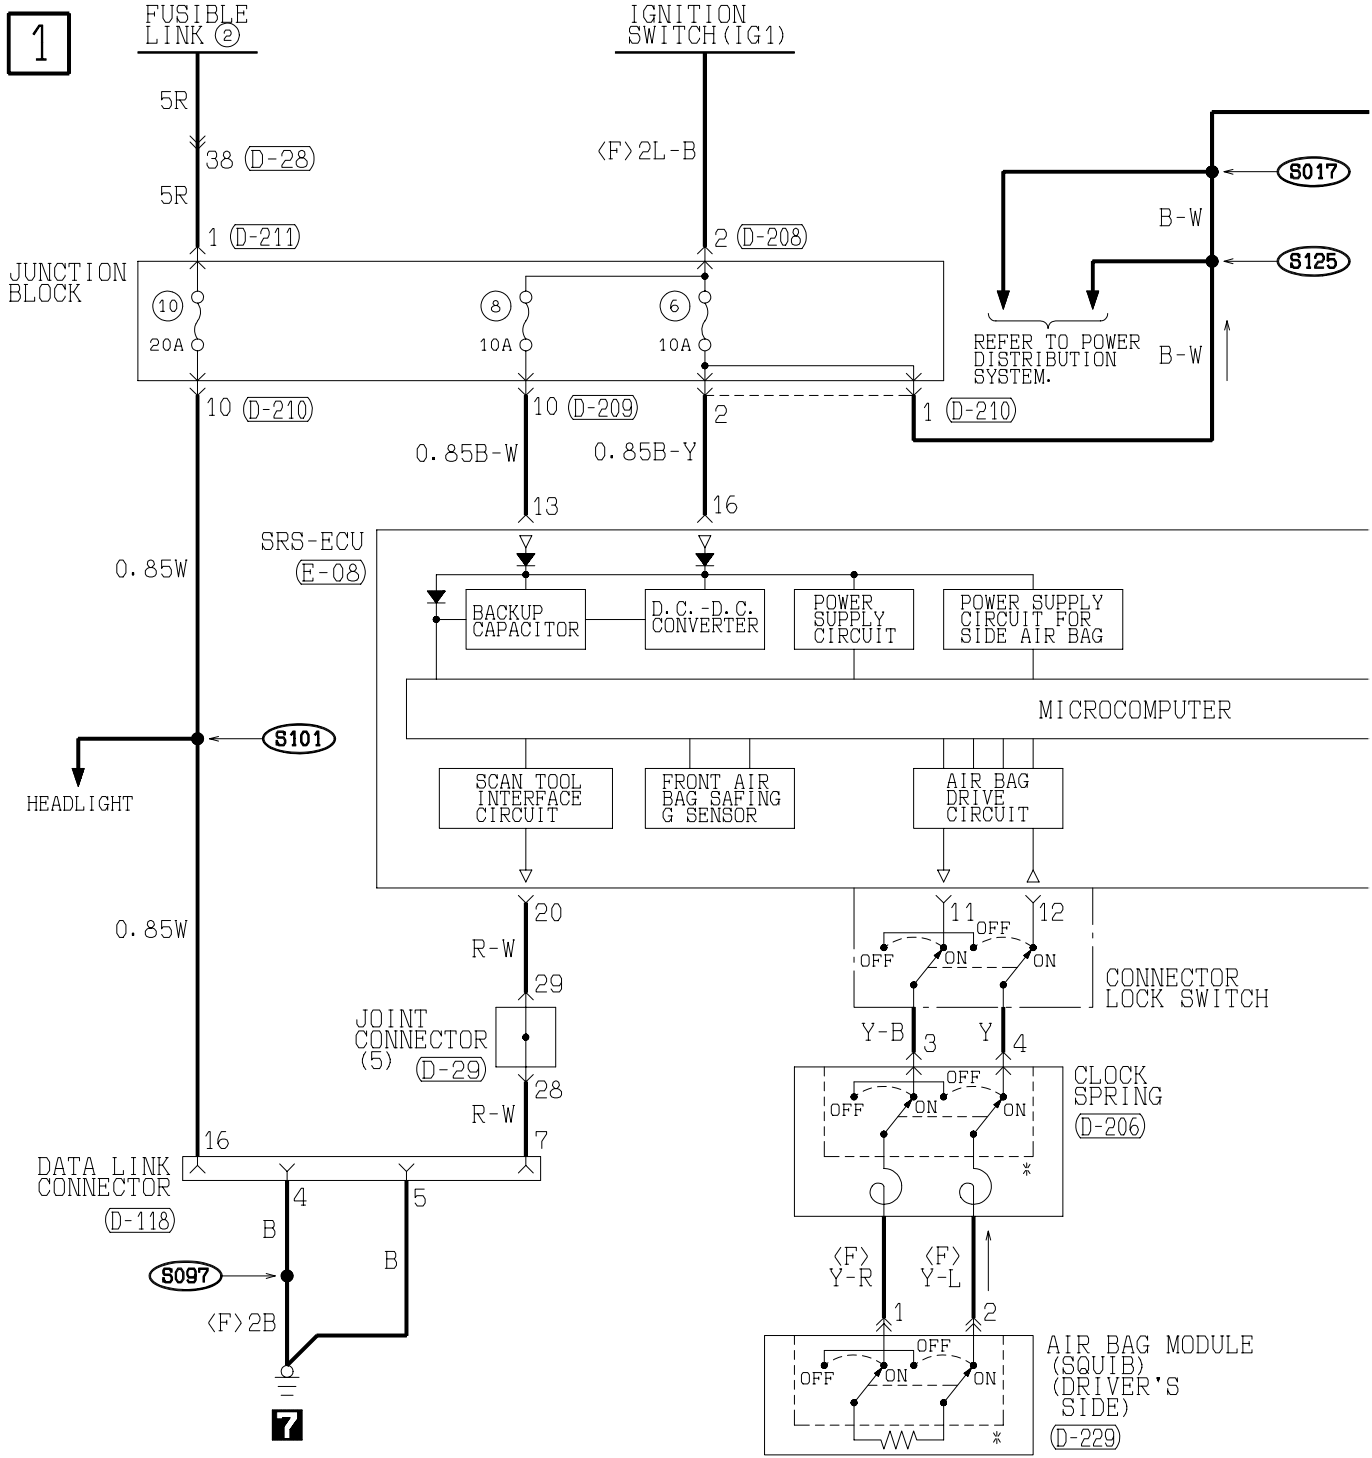

SUPPLEMENTAL RESTRAINT SYSTEM (SRS)

M1901009700703

H3Q15M06AA