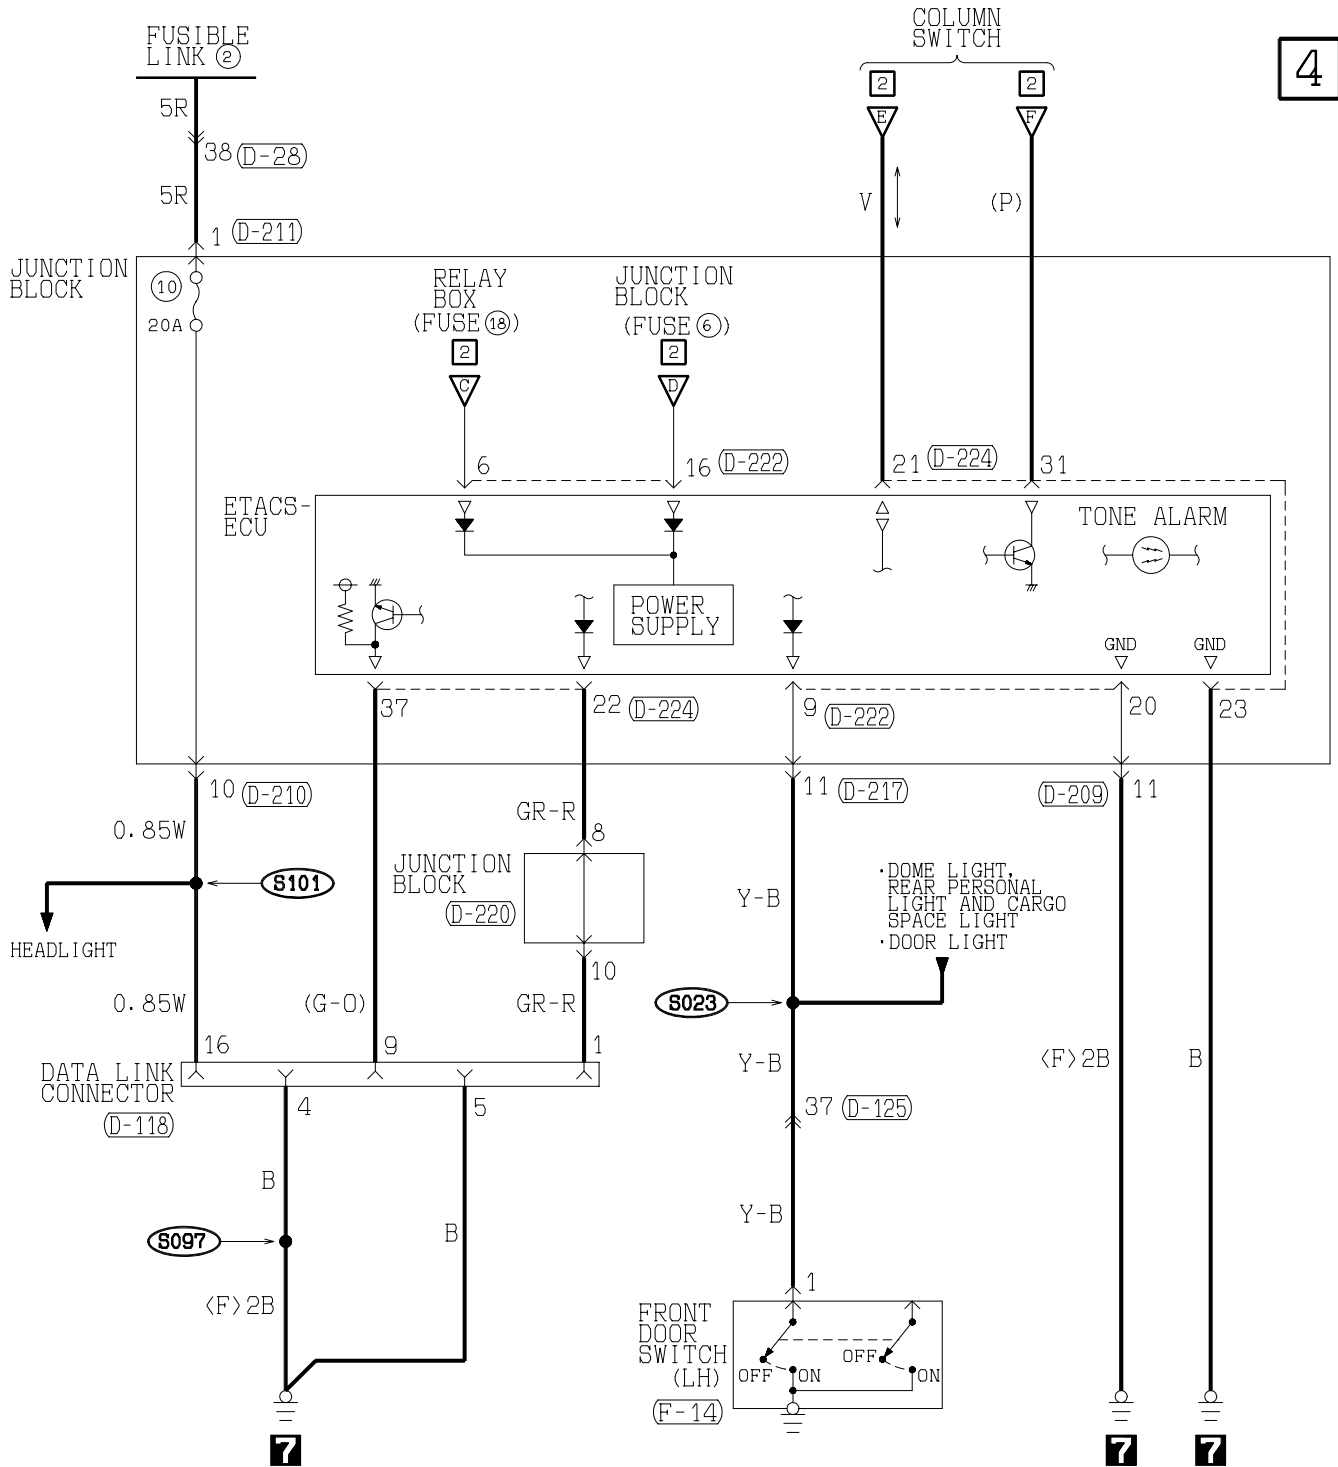

TAILLIGHT, POSITION LIGHT, SIDE MARKER LIGHT, LICENSE PLATE LIGHT AND LIGHTING MONITOR TONE ALARM (CONTINUED)

3

H3Q08M02BA

4

7

7

7

(I-04-2)