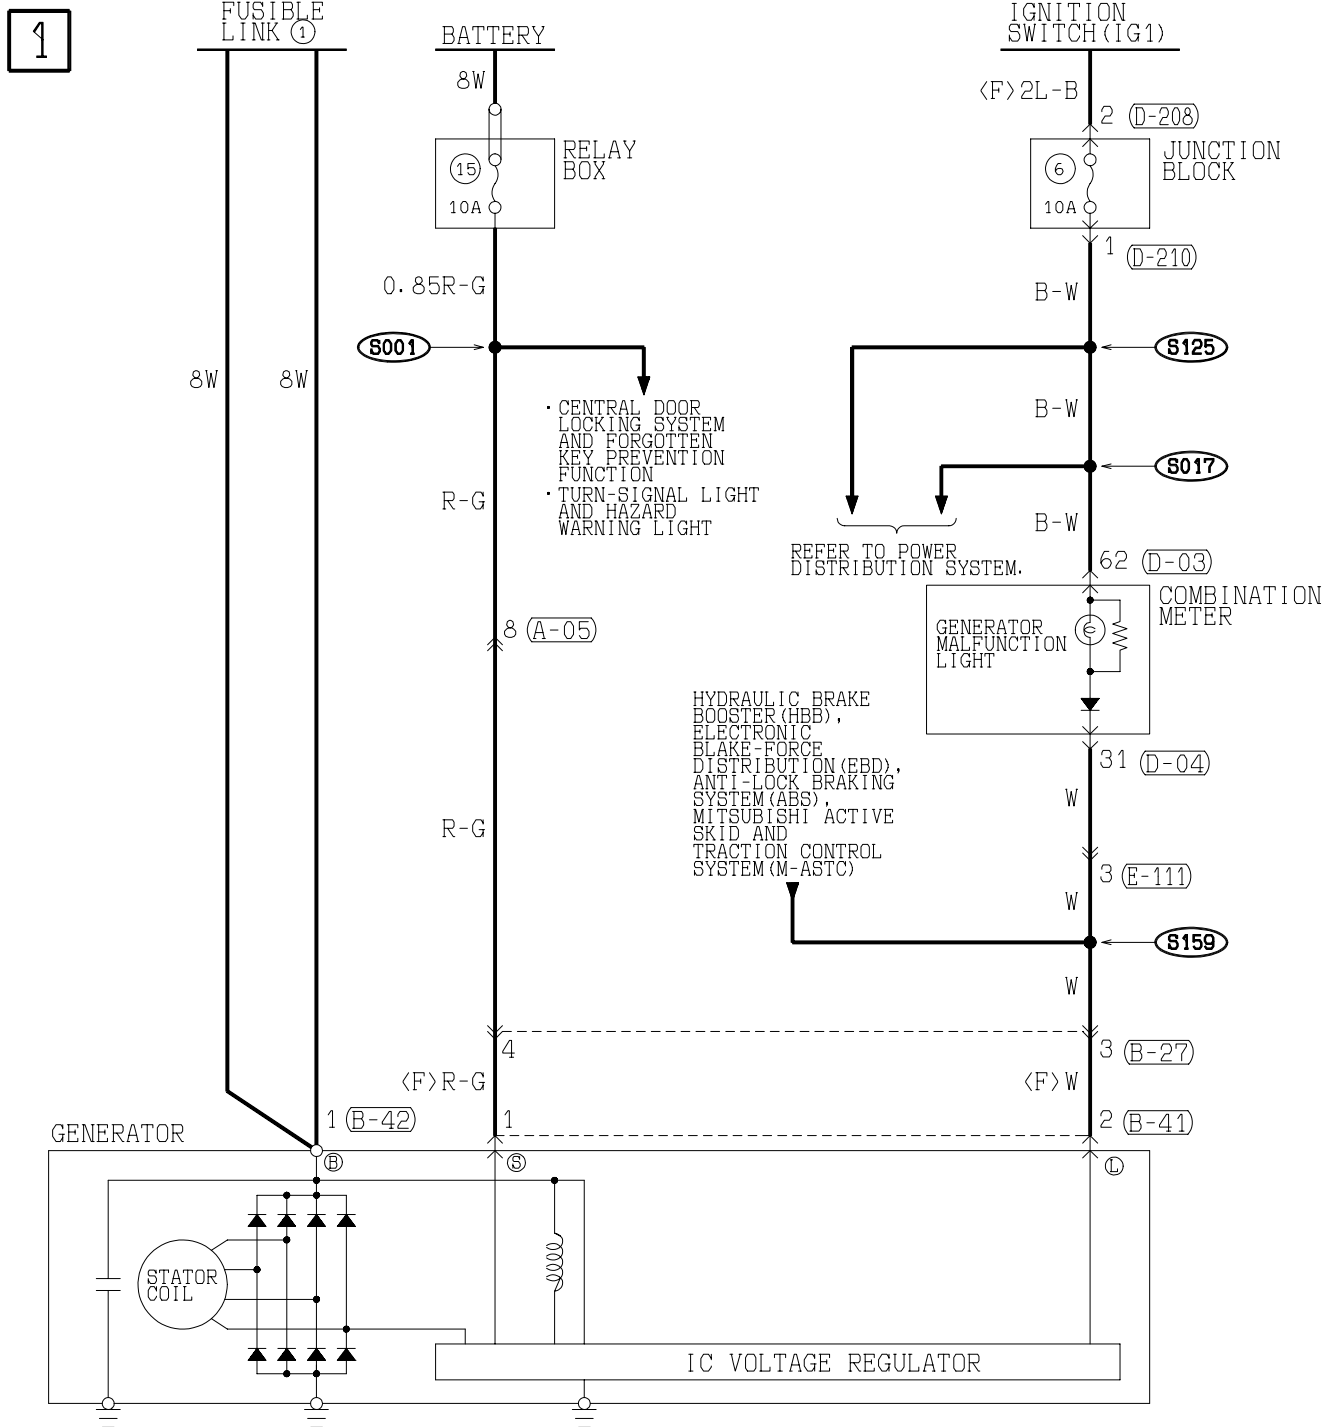

CHARGING SYSTEM

M1901000700643