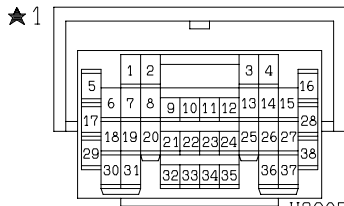

WIRE COLOR CODE
B : BLACK BR : BROWN G : GREEN GR : GRAY
L : BLUE LG : LIGHT GREEN O : ORANGE P : PINK
R : RED SB : SKY BLUE V : VIOLET W : WHITE
Y : YELLOW