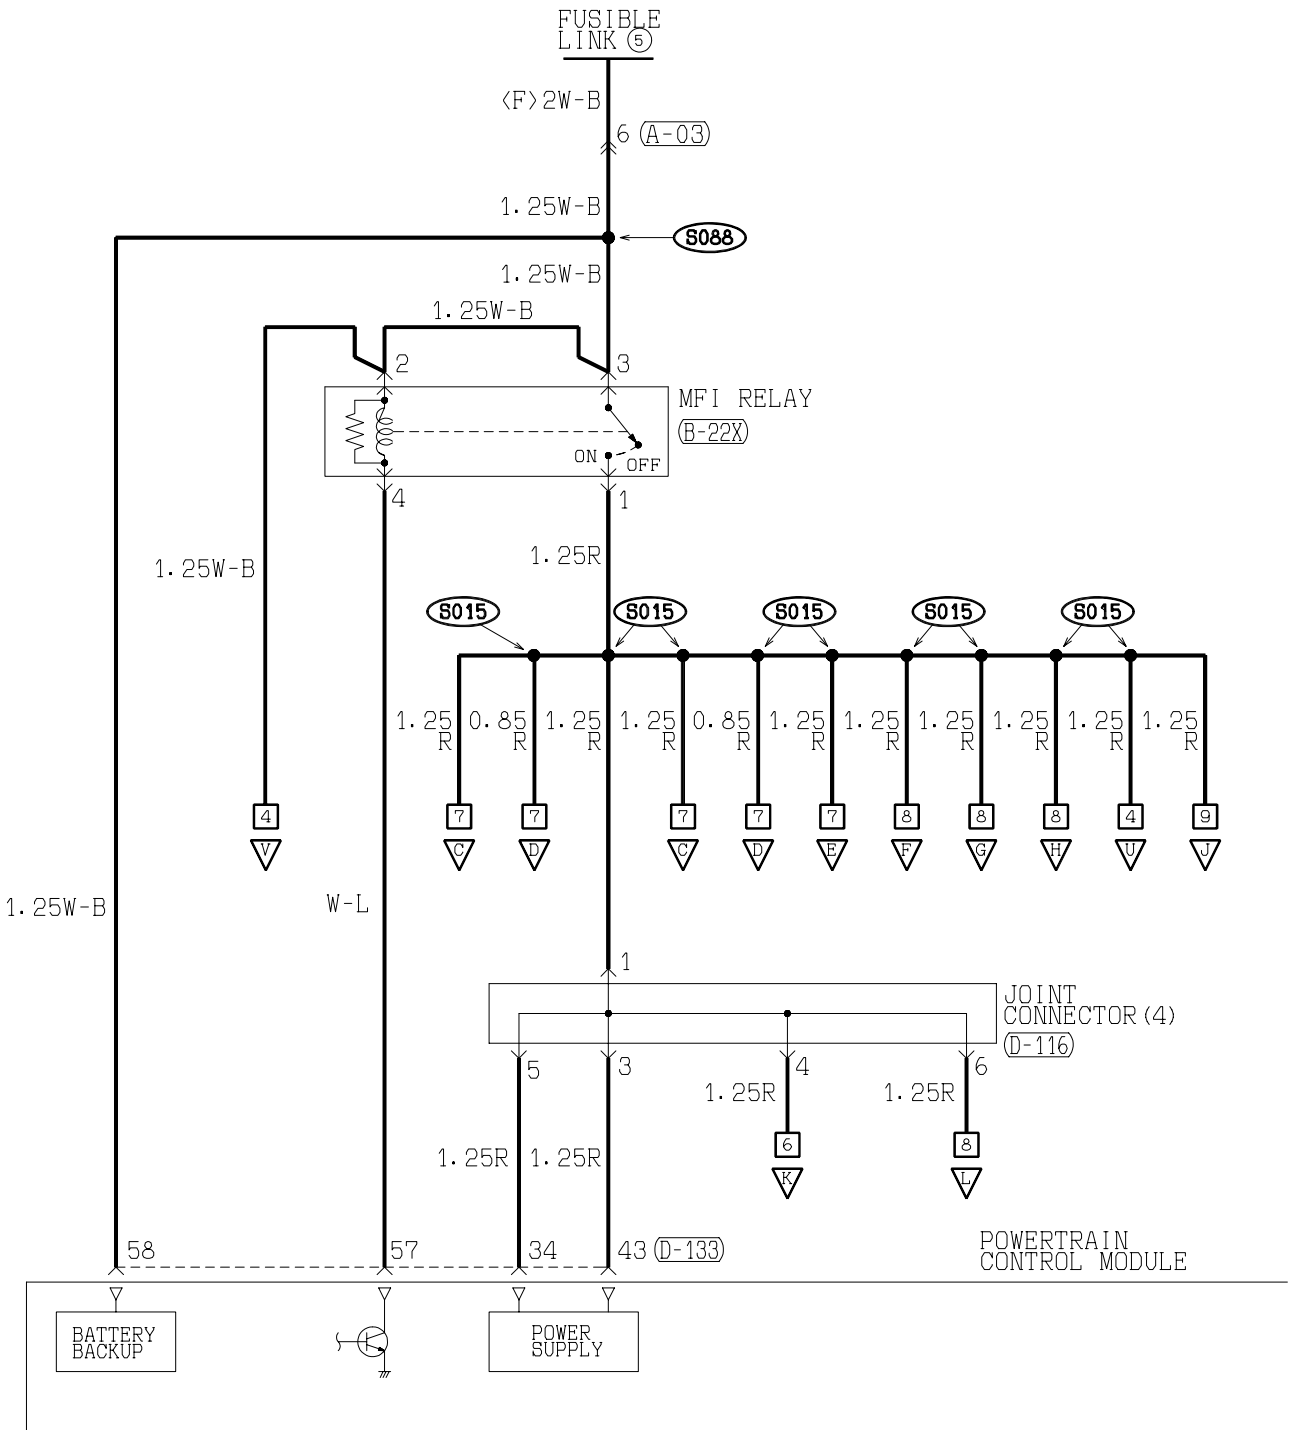

MFI SYSTEM

M1901000801052

1

(E-111)
See ★ 1

H3Q05M00AA