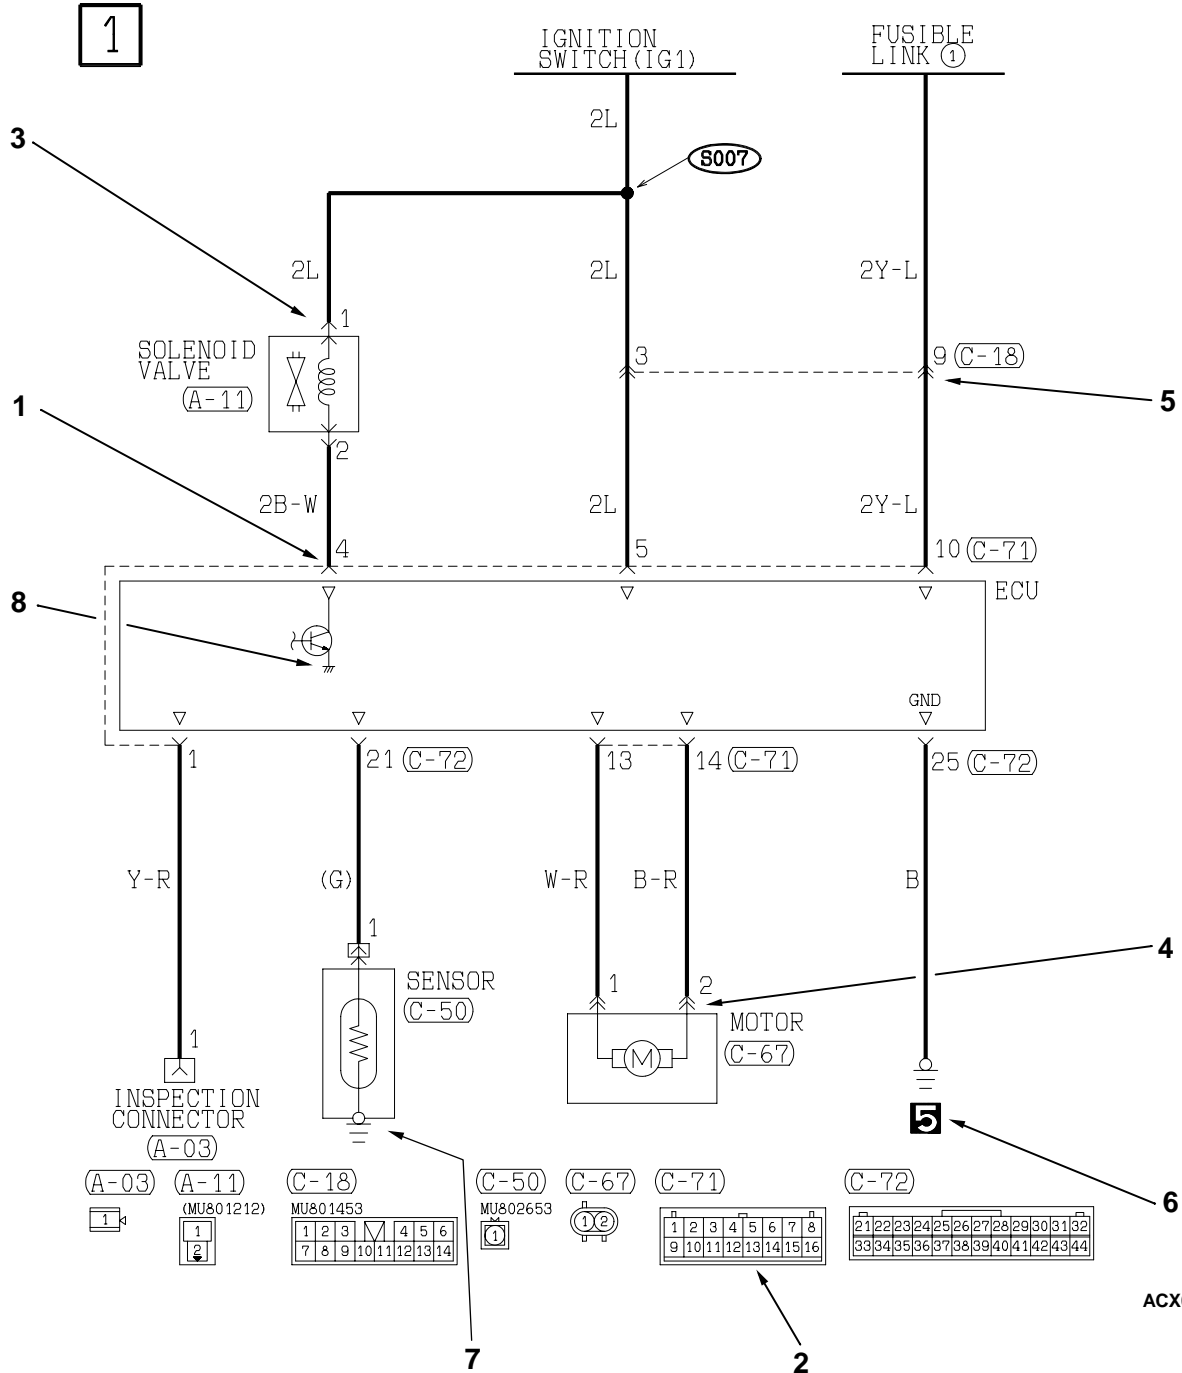

A broken line indicates that these connectors are the same intermediate connectors.

Indicates terminal number.

In case two or more connectors are connected to the same device, markings indicating the same connector are connected by a broken line.

Indicates that the terminal is a spare one if the device (sensor in this case) is not provided.

H0V00M05AB

CONNECTOR/GROUNDING INDICATIONS

ACX02364 AB

ITEM	NO.	CONNECTOR/ GROUNDING	SYMBOL	CONTENTS
Connector and terminal marking	1		<p>Male terminal</p>  <p>ACX01252 AB</p>	The male and female terminals are indicated as shown. The connector with male terminal(s) is called as male connector and indicated by two connector contour lines, while the connector with female terminal(s) is called as female connector and indicated by single connector contour line.
			<p>Female connector</p>  <p>ACX01253 AB</p>	
			<p>Female terminal</p>  <p>ACX01255 AB</p>	
			<p>Female connector</p>  <p>ACX01256 AB</p>	
Connector symbol marking	2	<p>Device</p> 	 <p>ACX01253</p>	The symbol indicates the connector is viewed as shown. At a device connection, the connector symbol on the device side is shown. For an intermediate connector, the male connector symbol is shown. For spare connectors and check connectors, no device is connected, and so the harness-side connector symbol is shown for these connectors. For the data link connector, its contents differ from the previous description. Refer to "scan tool operation instruction" in detail.
		<p>Intermediate connector</p> 		
		<p>Spare connector, check connector</p> 	 <p>ACX01256</p>	