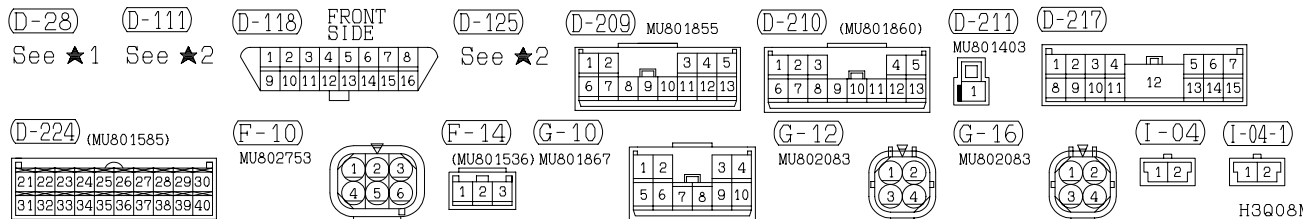

TAILLIGHT, POSITION LIGHT, SIDE MARKER LIGHT, LICENSE PLATE LIGHT AND LIGHTING MONITOR TONE ALARM (CONTINUED)

3

H3Q08M02BA