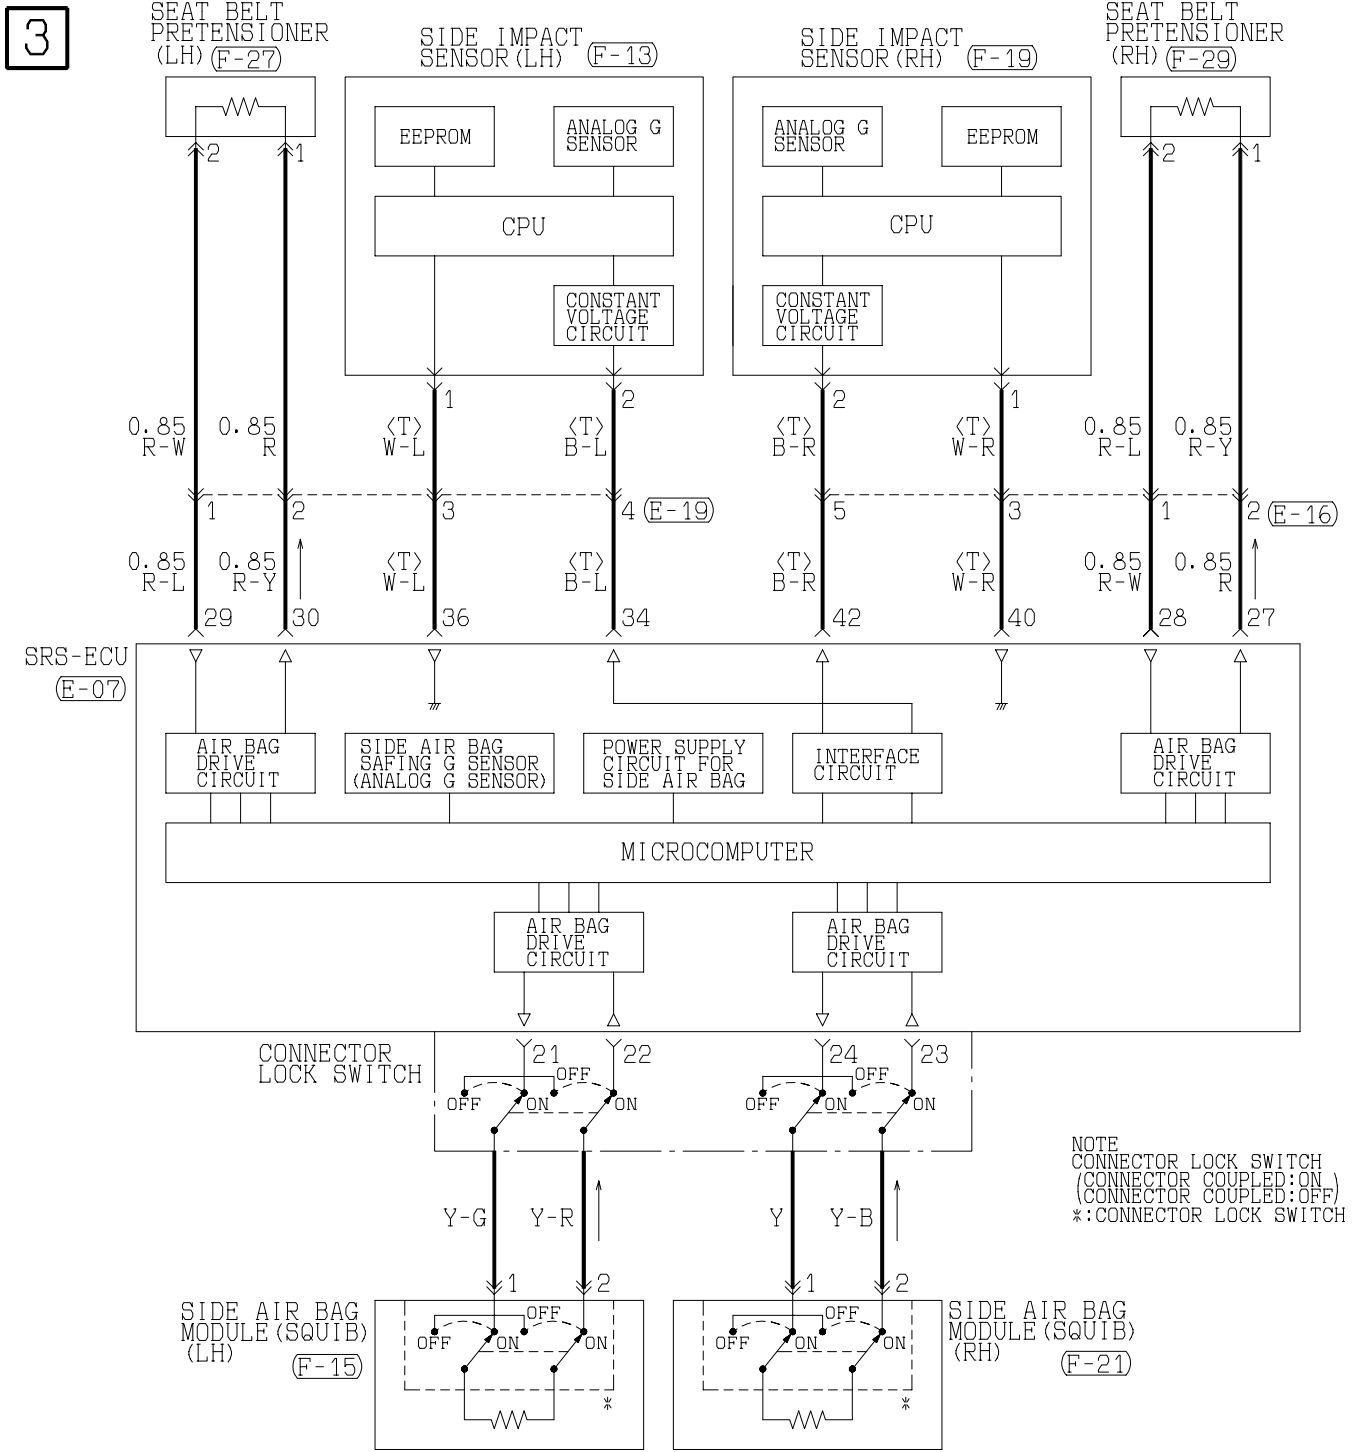

H3Q15M06AB

**TSB Revision**

SUPPLEMENTAL RESTRAINT SYSTEM(SRS) (CONTINUED)

NOTE  
CONNECTOR LOCK SWITCH  
(CONNECTOR COUPLED: ON)  
(CONNECTOR COUPLED: OFF)  
\*: CONNECTOR LOCK SWITCH

NOTES

POWER SEAT

M1901010400256