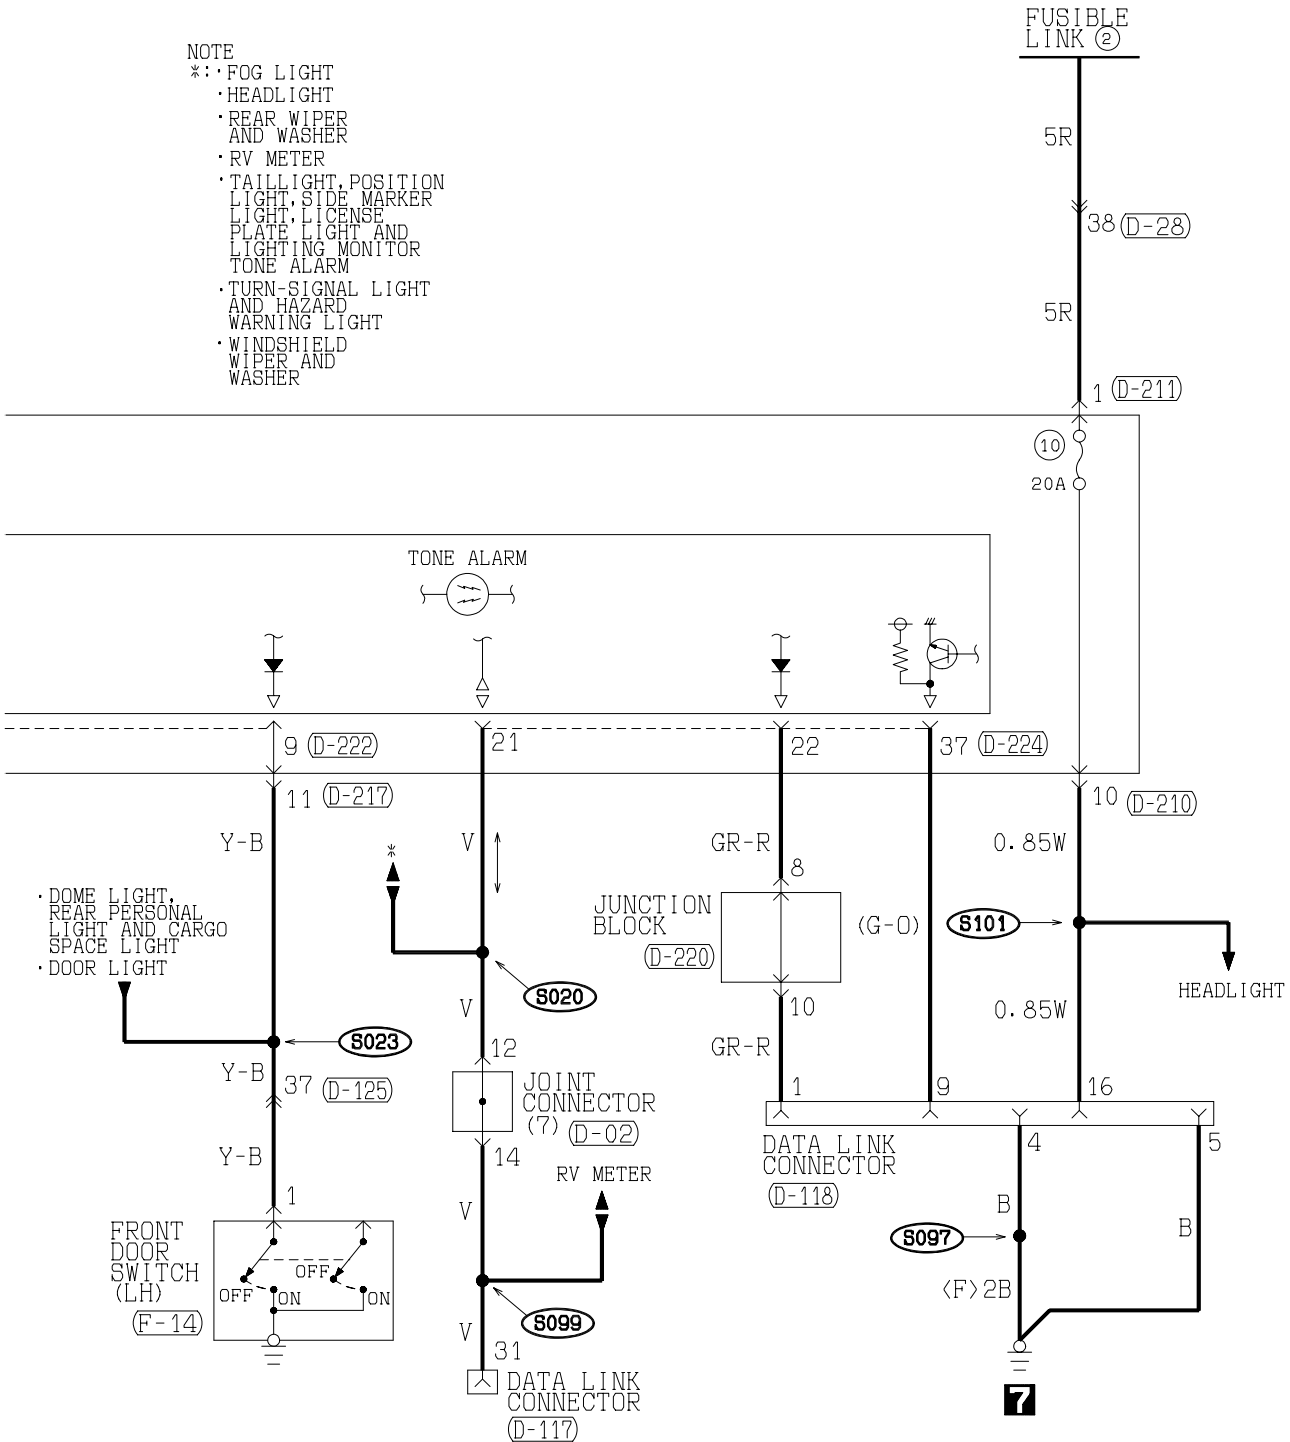

2

NOTE

- *: FOG LIGHT
- HEADLIGHT
- REAR WIPER AND WASHER
- RV METER
- TAILLIGHT, POSITION LIGHT, SIDE MARKER LIGHT, LICENSE PLATE LIGHT AND LIGHTING MONITOR TONE ALARM
- TURN-SIGNAL LIGHT AND HAZARD WARNING LIGHT
- WINDSHIELD WIPER AND WASHER