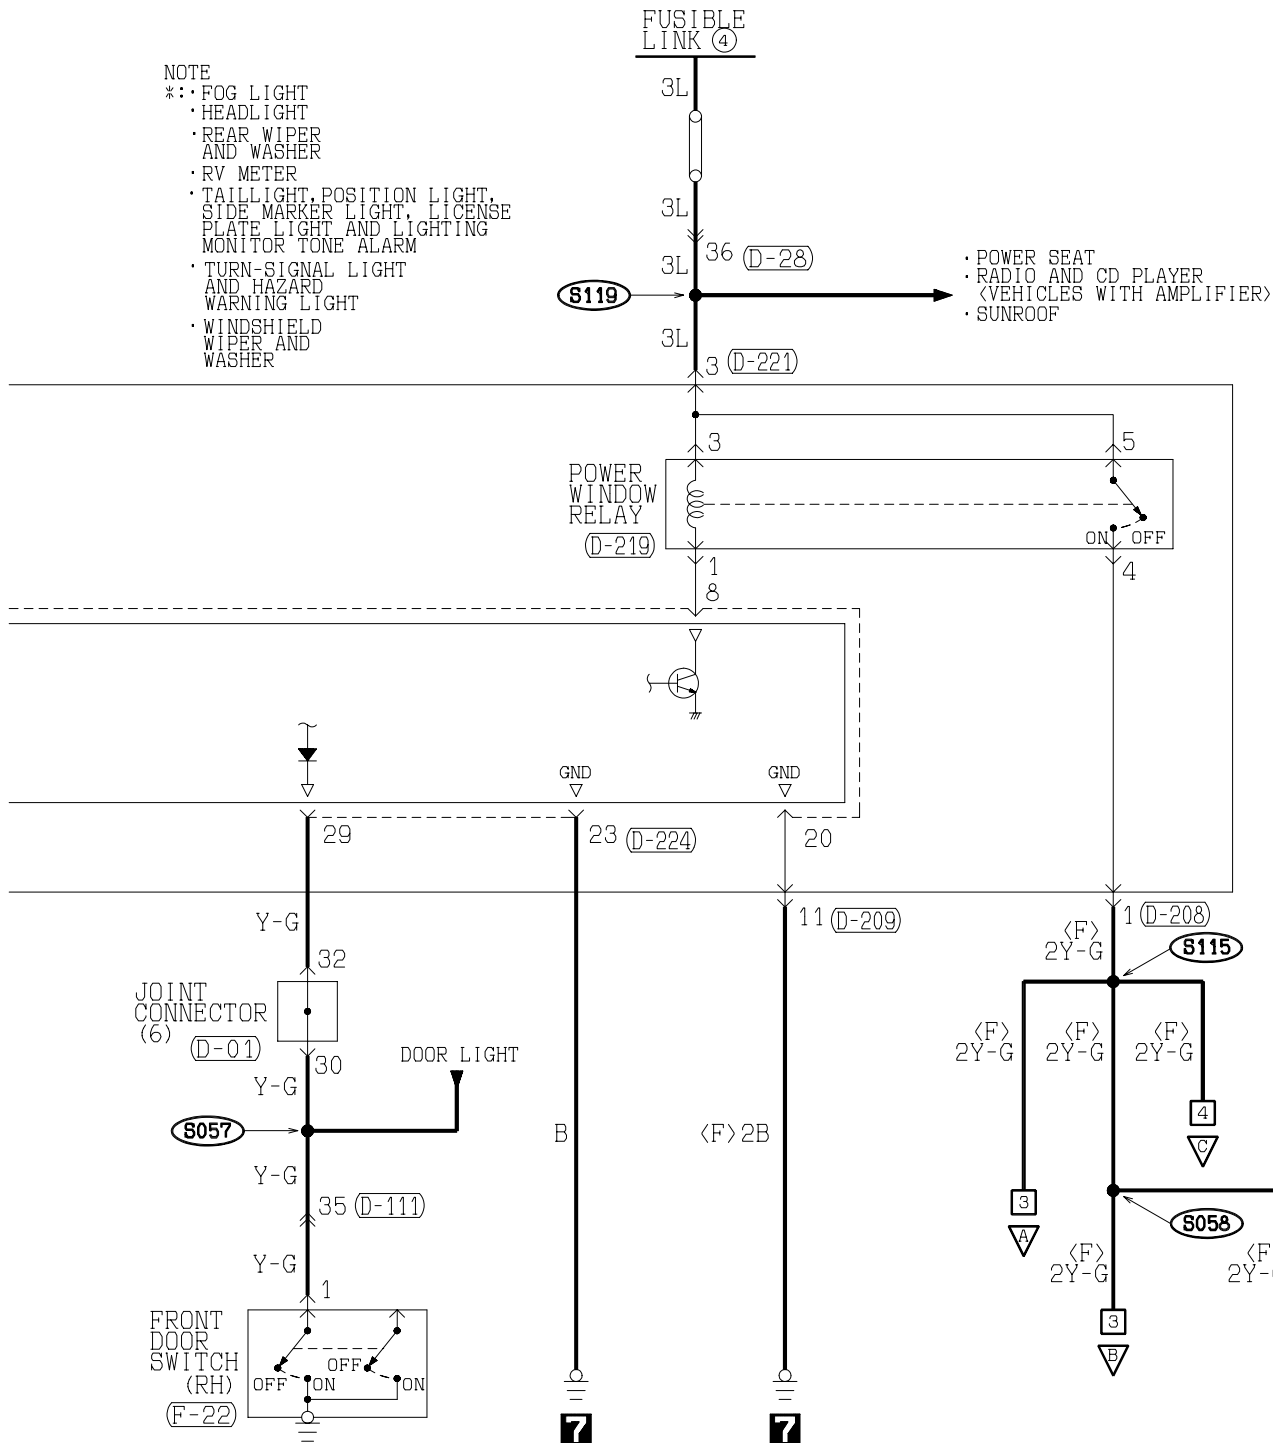

# POWER WINDOWS

M1901004600626

H3Q11M00AA

2

NOTE  
\* : FOG LIGHT  
\* : HEADLIGHT  
• : REAR WIPER AND WASHER  
• : RV METER  
• : TAILLIGHT, POSITION LIGHT, SIDE MARKER LIGHT, LICENSE PLATE LIGHT AND LIGHTING MONITOR TONE ALARM  
• : TURN-SIGNAL LIGHT AND HAZARD WARNING LIGHT  
• : WINDSHIELD WIPER AND WASHER