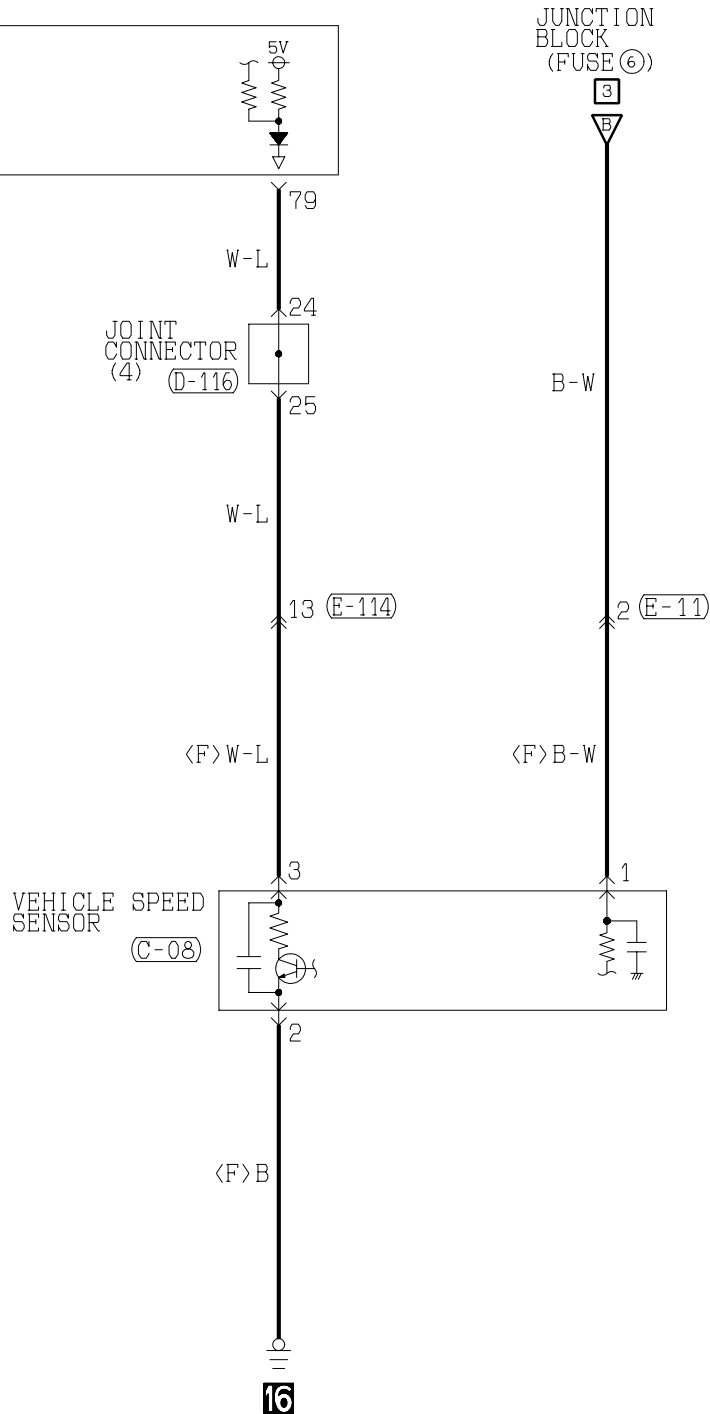

10

(D-134)
(MU803804)

61	62		63	64
65	66	67	68	69
70	71	72	73	
74	75	76	77	78
79	80	81	82	
83	84	85	86	87
88	89			

(D-210) (MU801860)

1	2	3	4	5
6	7	8	9	10
11	12	13		

(D-211) MU801403

1

★ 1

1	2	3	4	5	6	7	8	9	10	11	12	13
14	15	16	17	18	19	20	21	22	23	24	25	
26	27	28	29					30	31			
32	33	34		35		36	37			38		

★ 2

	1	2		3	4								16
5	6	7	8	9	10	11	12	13	14	15			28
17	18	19	20	21	22	23	24	25	26	27			38
29	30	31		32	33	34	35			36	37		

H3G07M01EB

WIRE COLOR CODE

B : BLACK   LG : LIGHT GREEN   G : GREEN   L : BLUE
BR : BROWN   O : ORANGE   GR : GRAY   R : RED
W : WHITE   SB : SKY BLUE   P : PINK   Y : YELLOW
V : VIOLET