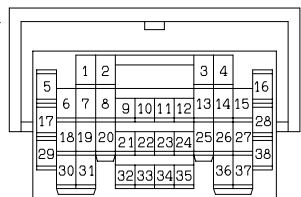

(A-05)
MU802749

(B-27)
MU802749

(B-41)
(1)(2)

(B-42)
(1)

(D-03)

(D-04)

(D-208)
MU801331

(D-210) (MU801860)

(E-111)
See ★ 1

★ 1