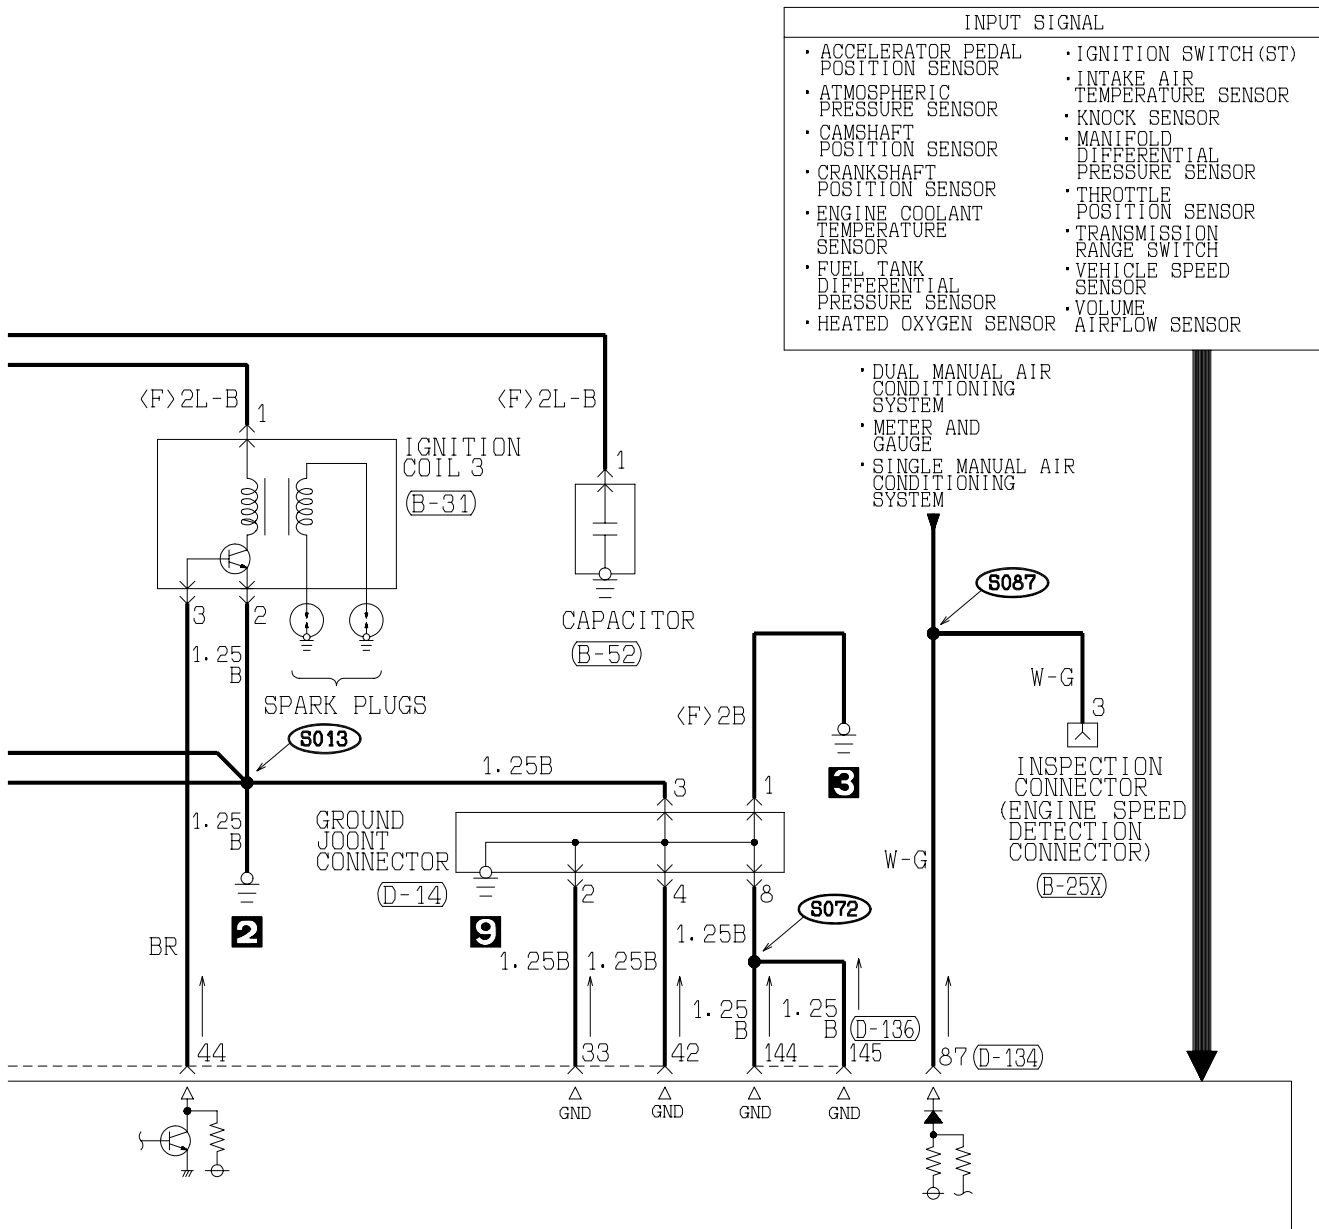

(D-136)
(MU803801)

121	122	123	124
125	126	127	128
129	130	131	132
133	134	135	136
137	138	139	140
141	142	143	144
145	146		

(D-208)
MU801331

1	2
3	4
5	6

(D-221)
(MU801866)

1	2
3	4
5	6
7	8

(E-111)

5	1	2	3	4	16
6	7	8	9	10	11
12	13	14	15	28	
17	18	19	20	21	22
23	24	25	26	27	38
29	30	31	32	33	34
35	36	37			

WIRE COLOR CODE
B : BLACK   LG : LIGHT GREEN
BR : BROWN   O : ORANGE
W : WHITE   SB : SKY BLUE
V : VIOLET

G : GREEN   L : BLUE
GR : GRAY   R : RED
P : PINK   Y : YELLOW