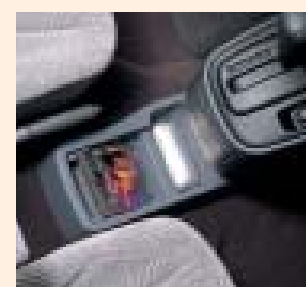

FLOOR CENTRE STORAGE TRAY
MZ312618