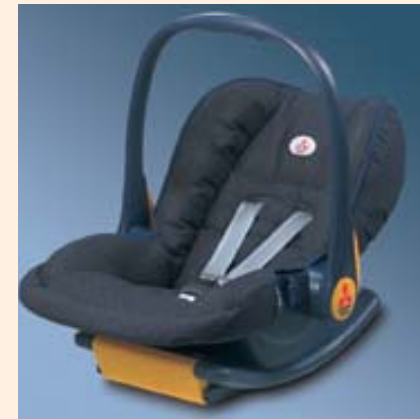

Everyday motoring conditions make safety the most essential part of a vehicle concept.

We at Mitsubishi are very much aware of this. To make sure you and your passengers travel well protected, we have developed the best in safety accessories. All are engineered to meet today's safety requirements.

FOG LAMPS
Reflector type
MZ380192

REAR BUMPER PROTECTION FOIL
MZ311933

mitsubishi "BABY-SAFE"
Child safety seat for babies up to 15 months and 13 kgs.
MZ312807

mitsubishi "LORD"
Child safety seat for children between 8 months and 4 years old
MZ312745

mitsubishi "KID"
Child safety seat for children between 3 to 12 years of age
MZ312808

MUDGUARDS FRONT SET
For vehicles without side airdam MZ311911
For vehicles with side airdam MZ312250

MUDGUARDS REAR SET
For vehicles without rear apron MZ311912
For vehicles with rear apron MZ312251