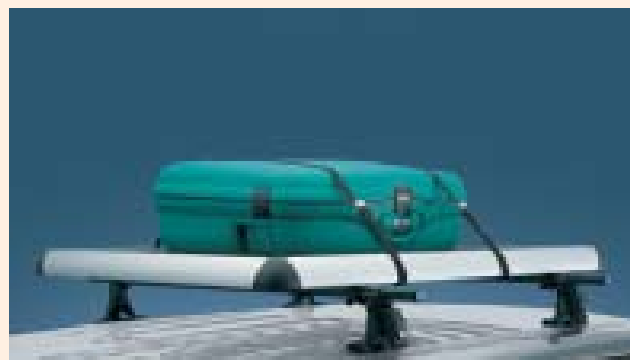

LUGGAGE CARRIER
aluminium rack surrounded by a protective frame. Dimensions: 104 x 132 cm.
MZ312468