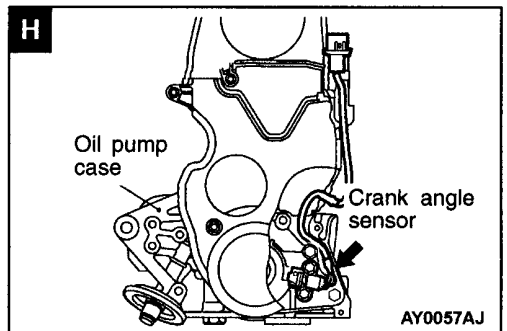


SINGLE PART INSTALLATION POSITION

CONTENTS

RELAY	3-2	DIODE	3-8
ECU	3-3	EARTH CABLE	3-8
SENSOR	3-4	EARTH	3-9
SOLENOID AND SOLENOID VALVE	3-7		

RELAY

Name	Symbol	Name	Symbol
A/T relay	C	Fuel line heater relay	B
Additional heater relay 1 <F9Q1>	B	Glow plug relay box	A
Additional heater relay 2 <F9Q1>	B	Main relay <F9Q1>	D
Condenser fan relay (LO) <F9Q1>	B		

SENSOR

Name	Symbol	Name	Symbol
Accelerator pedal position sensor <4G93, F9Q1>	N	Fuel temperature sensor <F9Q1>	I
		Ignition failure sensor	4G13 E 4G93 F
Air flow sensor <F9Q1>	G	Input shaft speed sensor <A/T>	L
Advance actuator <F9Q1>	A	Output shaft speed sensor <A/T>	L
A/T control solenoid valve assembly (incorporating A/T fluid temperature sensor)	L	Oxygen sensor (Front)	<4G13> J <4G93> O
		Oxygen sensor (Rear)	<4G13> P <4G93> Q
Boost sensor	4G13 C F9Q1 G	Rail pressure sensor <F9Q1>	I
Camshaft position sensor <4G13>	E	Top dead center and engine speed sensor <F9Q1>	K
Crank angle sensor <4G13>	H	Vehicle speed sensor <F9Q1>	M