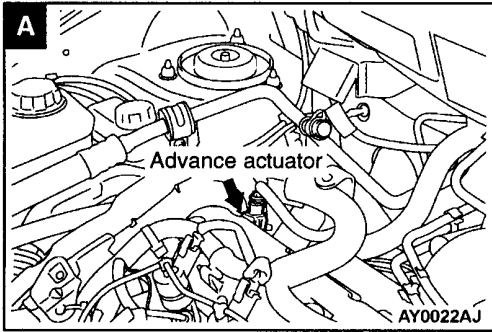


SINGLE PART INSTALLATION POSITION

CONTENTS

RELAY	3-2	DIODE	3-8
ECU	3-3	EARTH CABLE	3-8
SENSOR	3-4	EARTH	3-9
SOLENOID AND SOLENOID VALVE	3-7		

RELAY

Name	Symbol	Name	Symbol
A/T relay	C	Fuel line heater relay	B
Additional heater relay 1 <F9Q1>	B	Glow plug relay box	A
Additional heater relay 2 <F9Q1>	B	Main relay <F9Q1>	D
Condenser fan relay (LO) <F9Q1>	B		

SENSOR

Name	Symbol	Name	Symbol
Accelerator pedal position sensor <4G93, F9Q1>	N	Fuel temperature sensor <F9Q1>	I
		Ignition failure sensor	4G13 E 4G93 F
Air flow sensor <F9Q1>	G	Input shaft speed sensor <A/T>	L
Advance actuator <F9Q1>	A	Output shaft speed sensor <A/T>	L
A/T control solenoid valve assembly (incorporating A/T fluid temperature sensor)	L	Oxygen sensor (Front)	<4G13> J <4G93> O
		Oxygen sensor (Rear)	<4G13> P <4G93> Q
Boost sensor	4G13 C F9Q1 G	Rail pressure sensor <F9Q1>	I
Camshaft position sensor <4G13>	E	Top dead center and engine speed sensor <F9Q1>	K
Crank angle sensor <4G13>	H	Vehicle speed sensor <F9Q1>	M