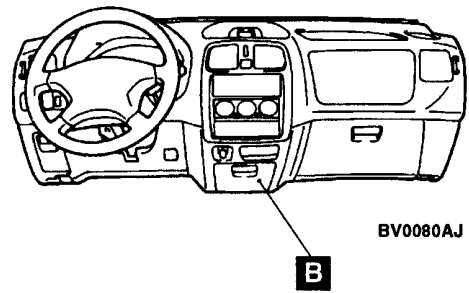

ECU

Name	Symbol	Name	Symbol
Engine-A/T-ECU	B	Engine-ECU <F9Q1>	A