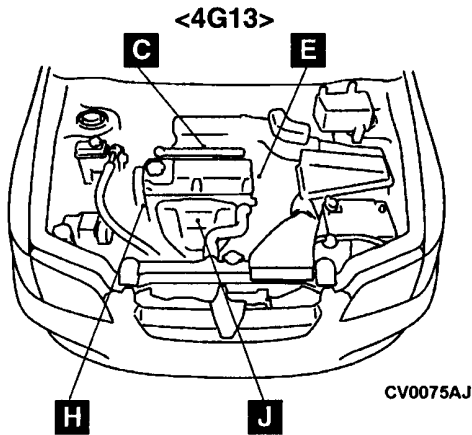


SINGLE PART INSTALLATION POSITION

CONTENTS

RELAY	3-2	DIODE	3-8
ECU	3-3	EARTH CABLE	3-8
SENSOR	3-4	EARTH	3-9
SOLENOID AND SOLENOID VALVE	3-7		

RELAY

Name	Symbol	Name	Symbol
A/T relay	C	Fuel line heater relay	B
Additional heater relay 1 <F9Q1>	B	Glow plug relay box	A
Additional heater relay 2 <F9Q1>	B	Main relay <F9Q1>	D
Condenser fan relay (LO) <F9Q1>	B		

SENSOR

Name	Symbol	Name	Symbol
Accelerator pedal position sensor <4G93, F9Q1>	N	Fuel temperature sensor <F9Q1>	I
		Ignition failure sensor	4G13 E 4G93 F
Air flow sensor <F9Q1>	G	Input shaft speed sensor <A/T>	L
Advance actuator <F9Q1>	A	Output shaft speed sensor <A/T>	L
A/T control solenoid valve assembly (incorporating A/T fluid temperature sensor)	L	Oxygen sensor (Front)	<4G13> J <4G93> O
		Oxygen sensor (Rear)	<4G13> P <4G93> Q
Boost sensor	4G13 C F9Q1 G	Rail pressure sensor <F9Q1>	I
Camshaft position sensor <4G13>	E	Top dead center and engine speed sensor <F9Q1>	K
Crank angle sensor <4G13>	H	Vehicle speed sensor <F9Q1>	M