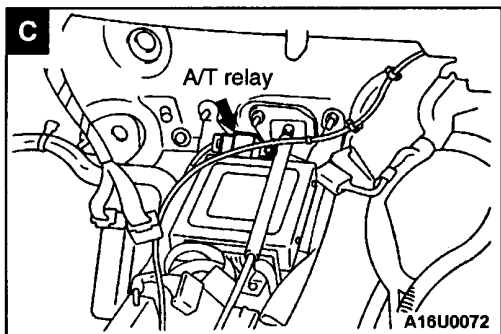

AY0026AJ

A16U0072