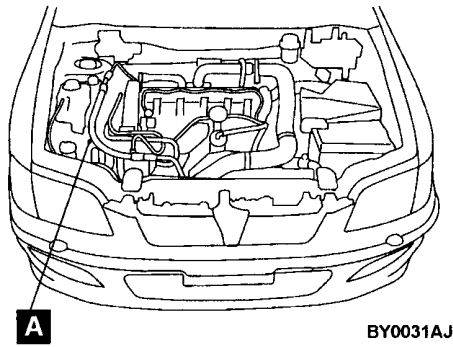

ECU

Name	Symbol	Name	Symbol
Engine-A/T-ECU	B	Engine-ECU <F9Q1>	A