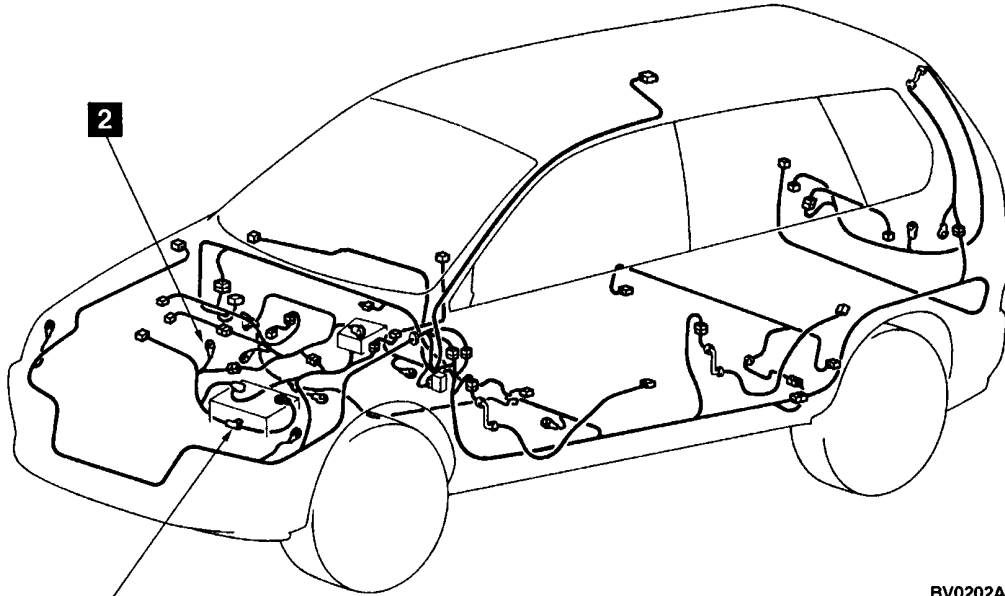

EARTH

BV0202AJ