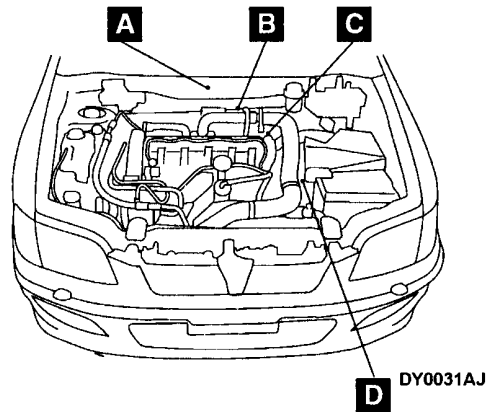

SOLENOID AND SOLENOID VALVE

Name	Symbol	Name	Symbol
A/T control solenoid valve assembly	D	Throttle solenoid <F9Q1>	B
Purge control solenoid valve <4G13>	C	Turbocharger solenoid <F9Q1>	A