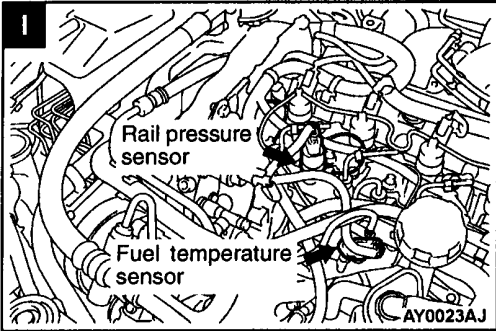


SINGLE PART INSTALLATION POSITION

CONTENTS

RELAY	3-2	DIODE	3-8
ECU	3-3	EARTH CABLE	3-8
SENSOR	3-4	EARTH	3-9
SOLENOID AND SOLENOID VALVE	3-7		

RELAY

Name	Symbol	Name	Symbol
A/T relay	C	Fuel line heater relay	B
Additional heater relay 1 <F9Q1>	B	Glow plug relay box	A
Additional heater relay 2 <F9Q1>	B	Main relay <F9Q1>	D
Condenser fan relay (LO) <F9Q1>	B		

SENSOR

Name	Symbol	Name	Symbol
Accelerator pedal position sensor <4G93, F9Q1>	N	Fuel temperature sensor <F9Q1>	I
		Ignition failure sensor	4G13 E 4G93 F
Air flow sensor <F9Q1>	G	Input shaft speed sensor <A/T>	L
Advance actuator <F9Q1>	A	Output shaft speed sensor <A/T>	L
A/T control solenoid valve assembly (incorporating A/T fluid temperature sensor)	L	Oxygen sensor (Front)	<4G13> J <4G93> O
		Oxygen sensor (Rear)	<4G13> P <4G93> Q
Boost sensor	4G13 C F9Q1 G	Rail pressure sensor <F9Q1>	I
Camshaft position sensor <4G13>	E	Top dead center and engine speed sensor <F9Q1>	K
Crank angle sensor <4G13>	H	Vehicle speed sensor <F9Q1>	M