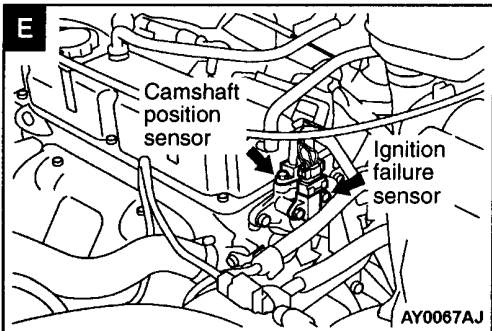


SINGLE PART INSTALLATION POSITION

CONTENTS

RELAY	3-2	DIODE	3-8
ECU	3-3	EARTH CABLE	3-8
SENSOR	3-4	EARTH	3-9
SOLENOID AND SOLENOID VALVE	3-7		

RELAY

Name	Symbol	Name	Symbol
A/T relay	C	Fuel line heater relay	B
Additional heater relay 1 <F9Q1>	B	Glow plug relay box	A
Additional heater relay 2 <F9Q1>	B	Main relay <F9Q1>	D
Condenser fan relay (LO) <F9Q1>	B		

SENSOR

Name	Symbol	Name	Symbol
Accelerator pedal position sensor <4G93, F9Q1>	N	Fuel temperature sensor <F9Q1>	I
		Ignition failure sensor	4G13 E 4G93 F
Air flow sensor <F9Q1>	G	Input shaft speed sensor <A/T>	L
Advance actuator <F9Q1>	A	Output shaft speed sensor <A/T>	L
A/T control solenoid valve assembly (incorporating A/T fluid temperature sensor)	L	Oxygen sensor (Front)	<4G13> J <4G93> O
		Oxygen sensor (Rear)	<4G13> P <4G93> Q
Boost sensor	4G13 C F9Q1 G	Rail pressure sensor <F9Q1>	I
Camshaft position sensor <4G13>	E	Top dead center and engine speed sensor <F9Q1>	K
Crank angle sensor <4G13>	H	Vehicle speed sensor <F9Q1>	M