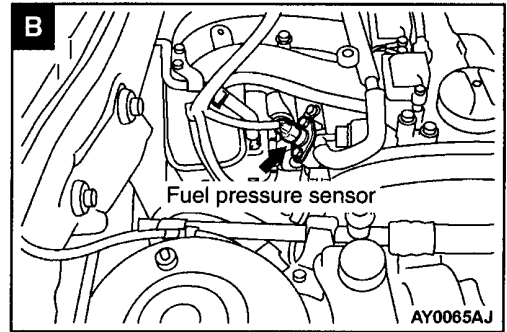


SINGLE PART INSTALLATION POSITION

CONTENTS

RELAY	3-2	DIODE	3-8
ECU	3-3	EARTH CABLE	3-8
SENSOR	3-4	EARTH	3-9
SOLENOID AND SOLENOID VALVE	3-7		

RELAY

Name	Symbol	Name	Symbol
A/T relay	C	Fuel line heater relay	B
Additional heater relay 1 <F9Q1>	B	Glow plug relay box	A
Additional heater relay 2 <F9Q1>	B	Main relay <F9Q1>	D
Condenser fan relay (LO) <F9Q1>	B		

SENSOR

Name	Symbol	Name	Symbol
Accelerator pedal position sensor <4G93, F9Q1>	N	Fuel temperature sensor <F9Q1>	I
		Ignition failure sensor	4G13 E 4G93 F
Air flow sensor <F9Q1>	G	Input shaft speed sensor <A/T>	L
Advance actuator <F9Q1>	A	Output shaft speed sensor <A/T>	L
A/T control solenoid valve assembly (incorporating A/T fluid temperature sensor)	L	Oxygen sensor (Front)	<4G13> J <4G93> O
		Oxygen sensor (Rear)	<4G13> P <4G93> Q
Boost sensor	4G13 C F9Q1 G	Rail pressure sensor <F9Q1>	I
Camshaft position sensor <4G13>	E	Top dead center and engine speed sensor <F9Q1>	K
Crank angle sensor <4G13>	H	Vehicle speed sensor <F9Q1>	M