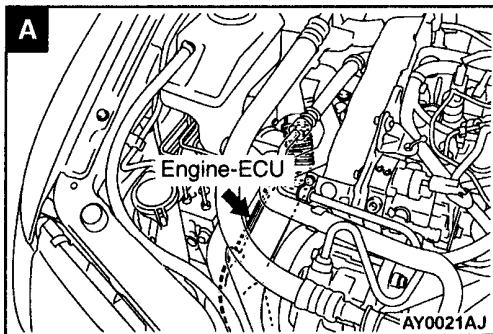


SINGLE PART INSTALLATION POSITION

CONTENTS

RELAY	3-2	DIODE	3-8
ECU	3-3	EARTH CABLE	3-8
SENSOR	3-4	EARTH	3-9
SOLENOID AND SOLENOID VALVE	3-7		

RELAY

Name	Symbol	Name	Symbol
A/T relay	C	Fuel line heater relay	B
Additional heater relay 1 <F9Q1>	B	Glow plug relay box	A
Additional heater relay 2 <F9Q1>	B	Main relay <F9Q1>	D
Condenser fan relay (LO) <F9Q1>	B		

SENSOR

Name	Symbol	Name	Symbol
Accelerator pedal position sensor <4G93, F9Q1>	N	Fuel temperature sensor <F9Q1>	I
		Ignition failure sensor	4G13 E 4G93 F
Air flow sensor <F9Q1>	G	Input shaft speed sensor <A/T>	L
Advance actuator <F9Q1>	A	Output shaft speed sensor <A/T>	L
A/T control solenoid valve assembly (incorporating A/T fluid temperature sensor)	L	Oxygen sensor (Front)	<4G13> J <4G93> O
		Oxygen sensor (Rear)	<4G13> P <4G93> Q
Boost sensor	4G13 C F9Q1 G	Rail pressure sensor <F9Q1>	I
Camshaft position sensor <4G13>	E	Top dead center and engine speed sensor <F9Q1>	K
Crank angle sensor <4G13>	H	Vehicle speed sensor <F9Q1>	M