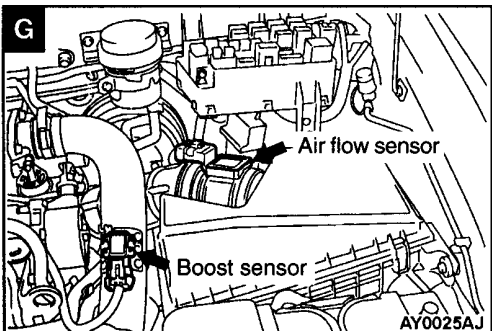


SINGLE PART INSTALLATION POSITION

CONTENTS

RELAY	3-2	DIODE	3-8
ECU	3-3	EARTH CABLE	3-8
SENSOR	3-4	EARTH	3-9
SOLENOID AND SOLENOID VALVE	3-7		

RELAY

Name	Symbol	Name	Symbol
A/T relay	C	Fuel line heater relay	B
Additional heater relay 1 <F9Q1>	B	Glow plug relay box	A
Additional heater relay 2 <F9Q1>	B	Main relay <F9Q1>	D
Condenser fan relay (LO) <F9Q1>	B		

SENSOR

Name	Symbol	Name	Symbol
Accelerator pedal position sensor <4G93, F9Q1>	N	Fuel temperature sensor <F9Q1>	I
		Ignition failure sensor	4G13 E 4G93 F
Air flow sensor <F9Q1>	G	Input shaft speed sensor <A/T>	L
Advance actuator <F9Q1>	A	Output shaft speed sensor <A/T>	L
A/T control solenoid valve assembly (incorporating A/T fluid temperature sensor)	L	Oxygen sensor (Front)	<4G13> J <4G93> O
		Oxygen sensor (Rear)	<4G13> P <4G93> Q
Boost sensor	4G13 C F9Q1 G	Rail pressure sensor <F9Q1>	I
Camshaft position sensor <4G13>	E	Top dead center and engine speed sensor <F9Q1>	K
Crank angle sensor <4G13>	H	Vehicle speed sensor <F9Q1>	M