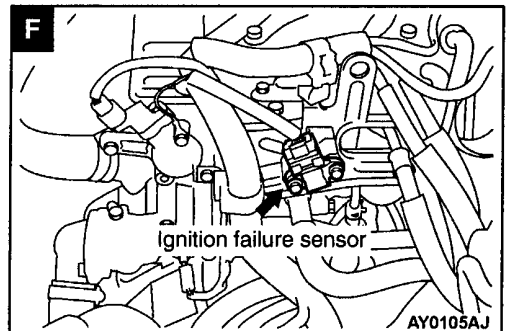


SINGLE PART INSTALLATION POSITION

CONTENTS

RELAY	3-2	DIODE	3-8
ECU	3-3	EARTH CABLE	3-8
SENSOR	3-4	EARTH	3-9
SOLENOID AND SOLENOID VALVE	3-7		

RELAY

Name	Symbol	Name	Symbol
A/T relay	C	Fuel line heater relay	B
Additional heater relay 1 <F9Q1>	B	Glow plug relay box	A
Additional heater relay 2 <F9Q1>	B	Main relay <F9Q1>	D
Condenser fan relay (LO) <F9Q1>	B		

SENSOR

Name	Symbol	Name	Symbol
Accelerator pedal position sensor <4G93, F9Q1>	N	Fuel temperature sensor <F9Q1>	I
		Ignition failure sensor	4G13 E 4G93 F
Air flow sensor <F9Q1>	G	Input shaft speed sensor <A/T>	L
Advance actuator <F9Q1>	A	Output shaft speed sensor <A/T>	L
A/T control solenoid valve assembly (incorporating A/T fluid temperature sensor)	L	Oxygen sensor (Front)	<4G13> J <4G93> O
		Oxygen sensor (Rear)	<4G13> P <4G93> Q
Boost sensor	4G13 C F9Q1 G	Rail pressure sensor <F9Q1>	I
Camshaft position sensor <4G13>	E	Top dead center and engine speed sensor <F9Q1>	K
Crank angle sensor <4G13>	H	Vehicle speed sensor <F9Q1>	M