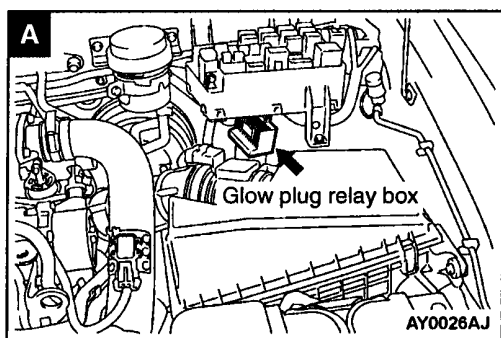

RELAY

Name	Symbol	Name	Symbol
A/T relay	C	Fuel line heater relay	B
Additional heater relay 1 <F9Q1>	B	Glow plug relay box	A
Additional heater relay 2 <F9Q1>	B	Main relay <F9Q1>	D
Condenser fan relay (LO) <F9Q1>	B