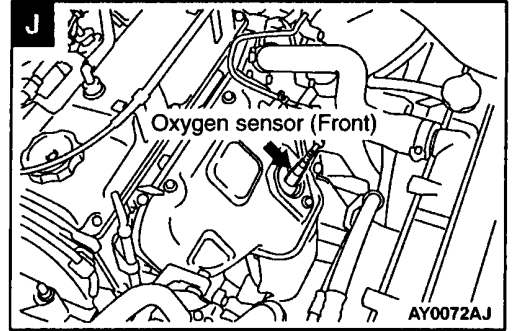


SINGLE PART INSTALLATION POSITION

CONTENTS

RELAY	3-2	DIODE	3-8
ECU	3-3	EARTH CABLE	3-8
SENSOR	3-4	EARTH	3-9
SOLENOID AND SOLENOID VALVE	3-7		

RELAY

Name	Symbol	Name	Symbol
A/T relay	C	Fuel line heater relay	B
Additional heater relay 1 <F9Q1>	B	Glow plug relay box	A
Additional heater relay 2 <F9Q1>	B	Main relay <F9Q1>	D
Condenser fan relay (LO) <F9Q1>	B		

SENSOR

Name	Symbol	Name	Symbol
Accelerator pedal position sensor <4G93, F9Q1>	N	Fuel temperature sensor <F9Q1>	I
		Ignition failure sensor	4G13 E 4G93 F
Air flow sensor <F9Q1>	G	Input shaft speed sensor <A/T>	L
Advance actuator <F9Q1>	A	Output shaft speed sensor <A/T>	L
A/T control solenoid valve assembly (incorporating A/T fluid temperature sensor)	L	Oxygen sensor (Front)	<4G13> J <4G93> O
		Oxygen sensor (Rear)	<4G13> P <4G93> Q
Boost sensor	4G13 C F9Q1 G	Rail pressure sensor <F9Q1>	I
Camshaft position sensor <4G13>	E	Top dead center and engine speed sensor <F9Q1>	K
Crank angle sensor <4G13>	H	Vehicle speed sensor <F9Q1>	M