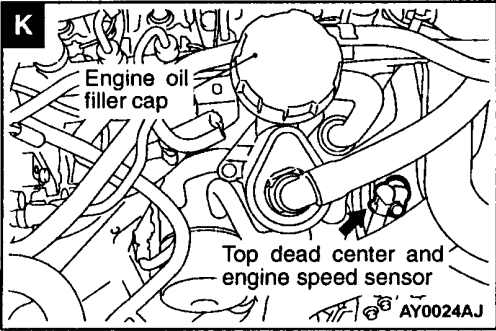


SINGLE PART INSTALLATION POSITION

CONTENTS

RELAY	3-2	DIODE	3-8
ECU	3-3	EARTH CABLE	3-8
SENSOR	3-4	EARTH	3-9
SOLENOID AND SOLENOID VALVE	3-7		

RELAY

Name	Symbol	Name	Symbol
A/T relay	C	Fuel line heater relay	B
Additional heater relay 1 <F9Q1>	B	Glow plug relay box	A
Additional heater relay 2 <F9Q1>	B	Main relay <F9Q1>	D
Condenser fan relay (LO) <F9Q1>	B		

SENSOR

Name	Symbol	Name	Symbol
Accelerator pedal position sensor <4G93, F9Q1>	N	Fuel temperature sensor <F9Q1>	I
		Ignition failure sensor	4G13 E 4G93 F
Air flow sensor <F9Q1>	G	Input shaft speed sensor <A/T>	L
Advance actuator <F9Q1>	A	Output shaft speed sensor <A/T>	L
A/T control solenoid valve assembly (incorporating A/T fluid temperature sensor)	L	Oxygen sensor (Front)	<4G13> J <4G93> O
		Oxygen sensor (Rear)	<4G13> P <4G93> Q
Boost sensor	4G13 C F9Q1 G	Rail pressure sensor <F9Q1>	I
Camshaft position sensor <4G13>	E	Top dead center and engine speed sensor <F9Q1>	K
Crank angle sensor <4G13>	H	Vehicle speed sensor <F9Q1>	M