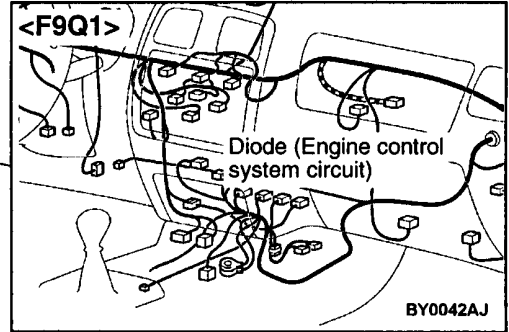


SINGLE PART INSTALLATION POSITION

CONTENTS

RELAY	3-2	DIODE	3-8
ECU	3-3	EARTH CABLE	3-8
SENSOR	3-4	EARTH	3-9
SOLENOID AND SOLENOID VALVE	3-7		

RELAY

Name	Symbol	Name	Symbol
A/T relay	C	Fuel line heater relay	B
Additional heater relay 1 <F9Q1>	B	Glow plug relay box	A
Additional heater relay 2 <F9Q1>	B	Main relay <F9Q1>	D
Condenser fan relay (LO) <F9Q1>	B		

SENSOR

Name	Symbol	Name	Symbol
Accelerator pedal position sensor <4G93, F9Q1>	N	Fuel temperature sensor <F9Q1>	I
		Ignition failure sensor	4G13 E 4G93 F
Air flow sensor <F9Q1>	G	Input shaft speed sensor <A/T>	L
Advance actuator <F9Q1>	A	Output shaft speed sensor <A/T>	L
A/T control solenoid valve assembly (incorporating A/T fluid temperature sensor)	L	Oxygen sensor (Front)	<4G13> J <4G93> O
		Oxygen sensor (Rear)	<4G13> P <4G93> Q
Boost sensor	4G13 C F9Q1 G	Rail pressure sensor <F9Q1>	I
Camshaft position sensor <4G13>	E	Top dead center and engine speed sensor <F9Q1>	K
Crank angle sensor <4G13>	H	Vehicle speed sensor <F9Q1>	M

SOLENOID AND SOLENOID VALVE

Name	Symbol	Name	Symbol
A/T control solenoid valve assembly	D	Throttle solenoid <F9Q1>	B
Purge control solenoid valve <4G13>	C	Turbocharger solenoid <F9Q1>	A

DIODE

DV0080AJ

EARTH CABLE