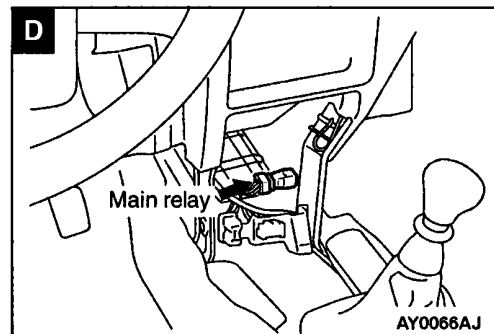

AY0033AJ

AY0066AJ