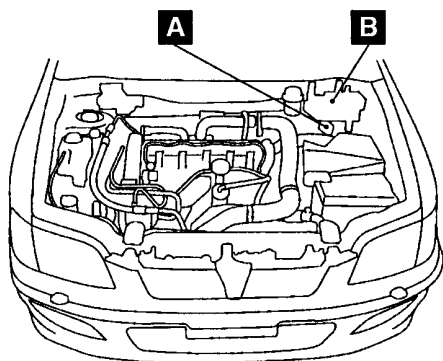


SINGLE PART INSTALLATION POSITION

CONTENTS

RELAY	3-2	DIODE	3-8
ECU	3-3	EARTH CABLE	3-8
SENSOR	3-4	EARTH	3-9
SOLENOID AND SOLENOID VALVE	3-7		

RELAY

Name	Symbol	Name	Symbol
A/T relay	C	Fuel line heater relay	B
Additional heater relay 1 <F9Q1>	B	Glow plug relay box	A
Additional heater relay 2 <F9Q1>	B	Main relay <F9Q1>	D
Condenser fan relay (LO) <F9Q1>	B		