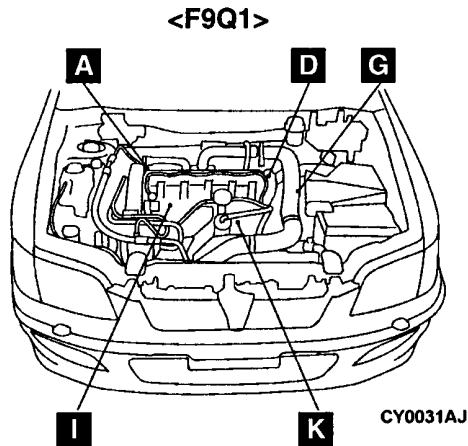


SINGLE PART INSTALLATION POSITION

CONTENTS

RELAY	3-2	DIODE	3-8
ECU	3-3	EARTH CABLE	3-8
SENSOR	3-4	EARTH	3-9
SOLENOID AND SOLENOID VALVE	3-7		

RELAY

Name	Symbol	Name	Symbol
A/T relay	C	Fuel line heater relay	B
Additional heater relay 1 <F9Q1>	B	Glow plug relay box	A
Additional heater relay 2 <F9Q1>	B	Main relay <F9Q1>	D
Condenser fan relay (LO) <F9Q1>	B		

SENSOR

Name	Symbol	Name	Symbol
Accelerator pedal position sensor <4G93, F9Q1>	N	Fuel temperature sensor <F9Q1>	I
		Ignition failure sensor	4G13 E 4G93 F
Air flow sensor <F9Q1>	G	Input shaft speed sensor <A/T>	L
Advance actuator <F9Q1>	A	Output shaft speed sensor <A/T>	L
A/T control solenoid valve assembly (incorporating A/T fluid temperature sensor)	L	Oxygen sensor (Front)	<4G13> J <4G93> O
		Oxygen sensor (Rear)	<4G13> P <4G93> Q
Boost sensor	4G13 C F9Q1 G	Rail pressure sensor <F9Q1>	I
Camshaft position sensor <4G13>	E	Top dead center and engine speed sensor <F9Q1>	K
Crank angle sensor <4G13>	H	Vehicle speed sensor <F9Q1>	M