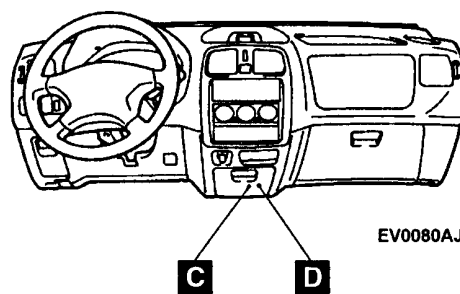

RELAY

Name	Symbol	Name	Symbol
A/T relay	C	Fuel line heater relay	B
Additional heater relay 1 <F9Q1>	B	Glow plug relay box	A
Additional heater relay 2 <F9Q1>	B	Main relay <F9Q1>	D
Condenser fan relay (LO) <F9Q1>	B		

EV0080AJ