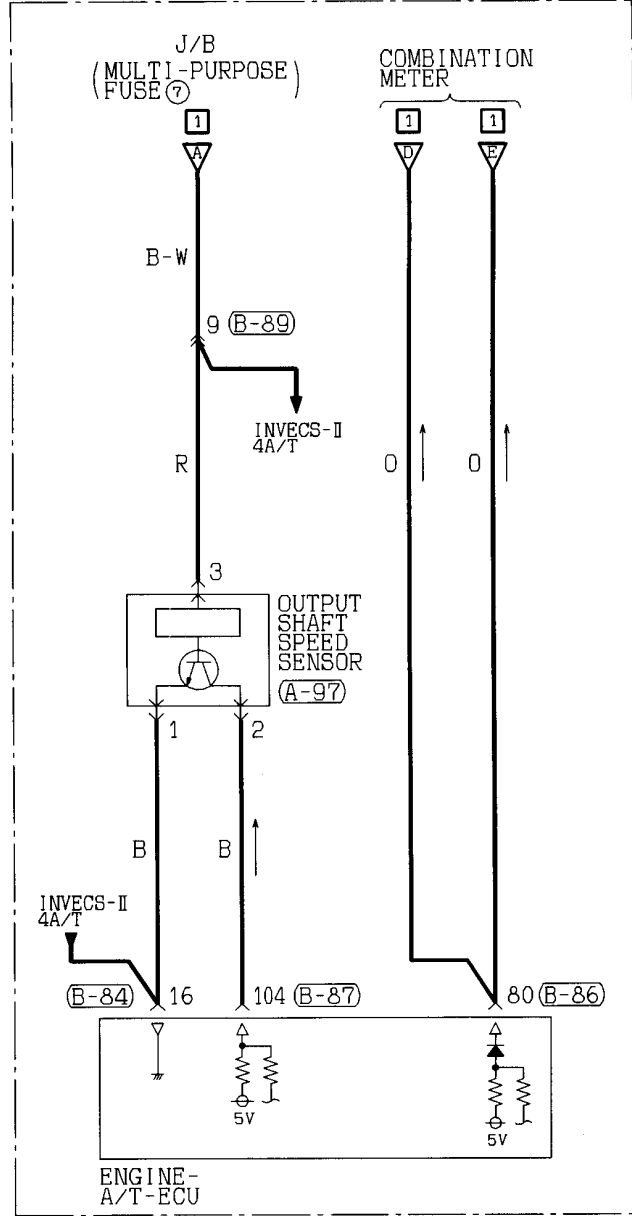

<A/T>