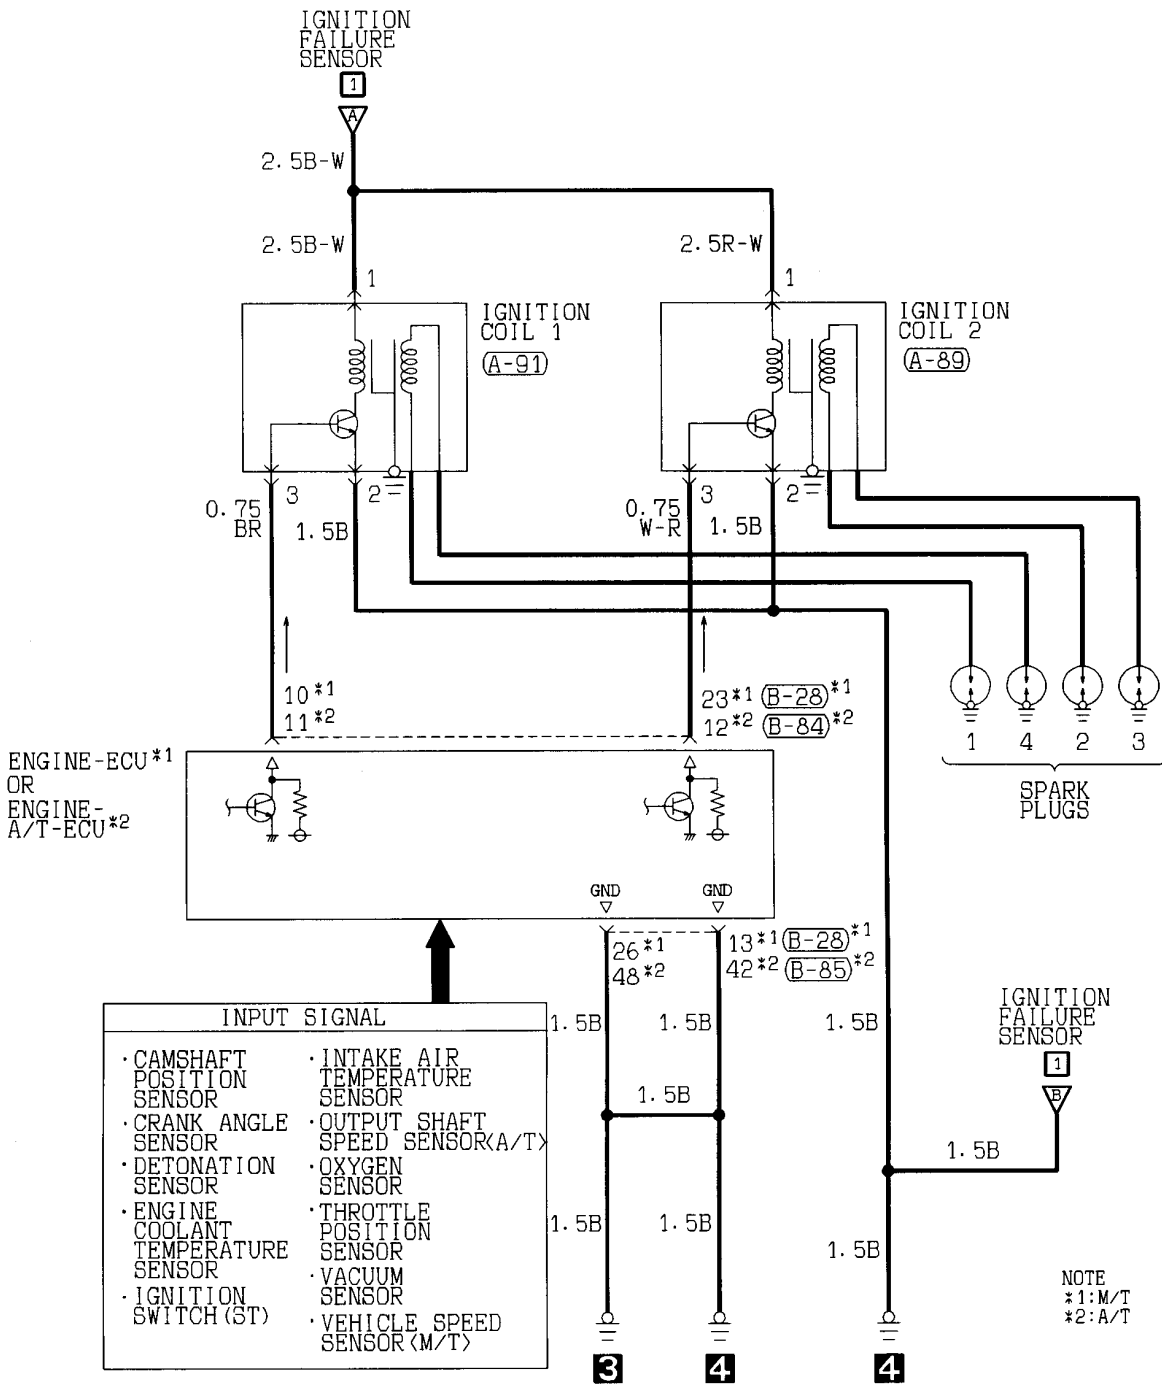

2

(B-84) (MU803784)

1	2	3	4	5	6	7	8
9	10	11	12	13	14	15	16
17	18	19	20	21	22	23	
24	25	26	27	28	29	30	31
32	33	34	35				

(B-85) (MU803781)

41	42	43		44	45	46
47	48	49	50	51	52	53
54	55	56	57	58	59	60
61	62	63	64	65	66	

(B-86) (MU803782)

71	72	73	74		75	76	77
78	79	80	81	82	83	84	85
86	87	88	89	90	91	92	93
94	95	96	97	98			

Wire colour code

B:Black LG:Light green G:Green L:Blue W:White Y:Yellow SB:Sky blue
BR:Brown O:Orange GR:Gray R:Red P:Pink V:Violet

NOTE
*1:M/T
*2:A/T