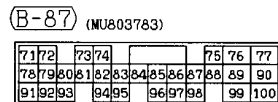

ENGINE CONTROL SYSTEM <4G93 engine-M/T> (CONTINUED)