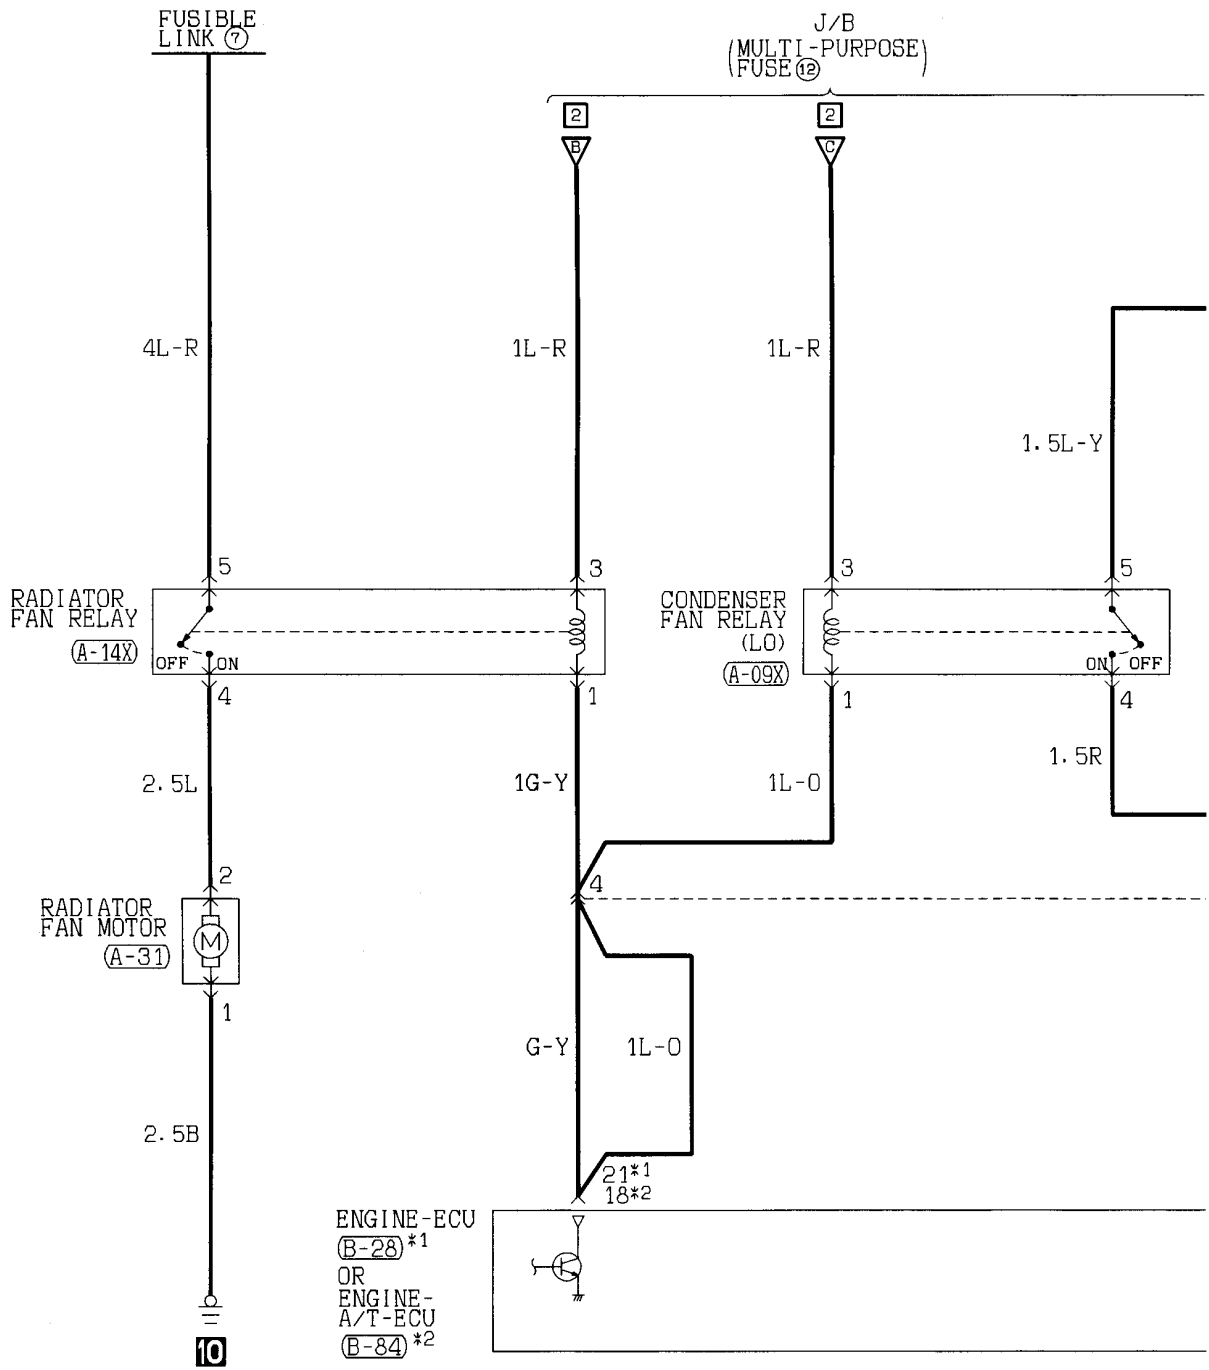

MANUAL AIR CONDITIONER <4G1 engine> (CONTINUED)

3