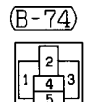

MANUAL AIR CONDITIONER

4G1 engine

1