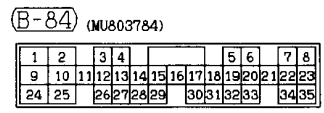

MANUAL AIR CONDITIONER <4G1 engine> (CONTINUED)

3