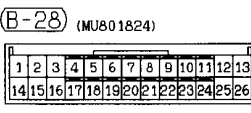

MANUAL AIR CONDITIONER <4G1 engine> (CONTINUED)

3