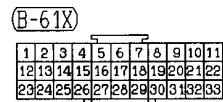

MULTI CENTER DISPLAY <Vehicles with navigation system> (CONTINUED)

7