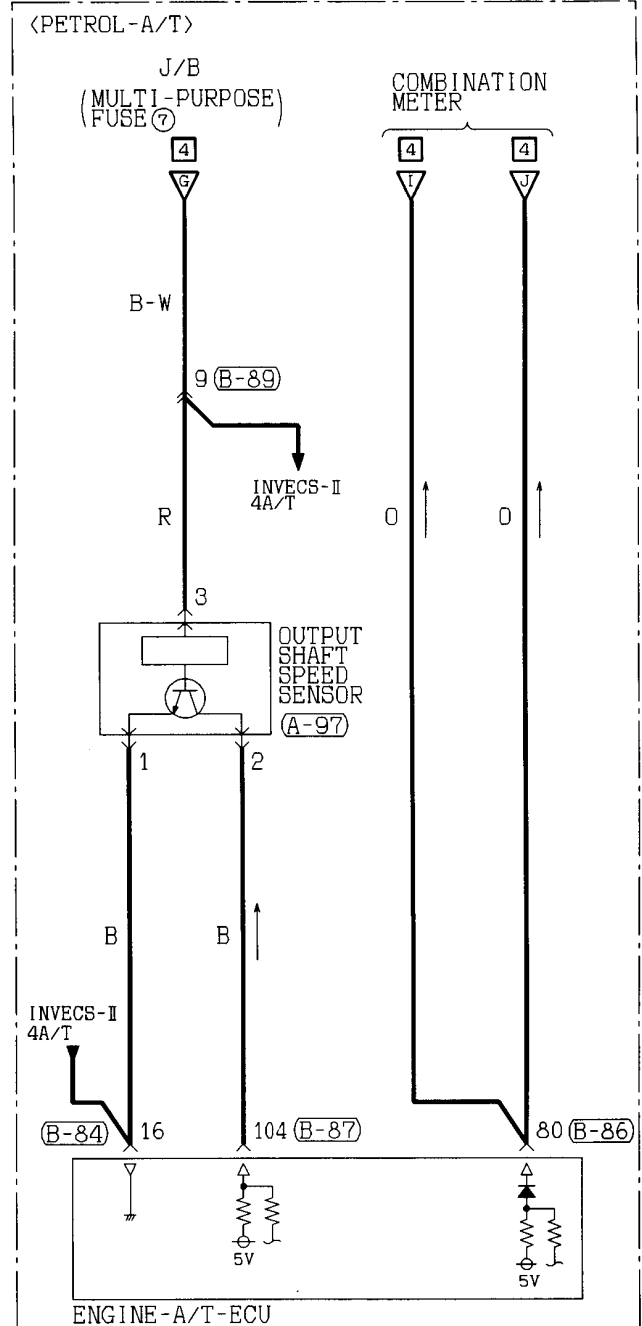

MULTI CENTER DISPLAY <Vehicles with navigation system> (CONTINUED)

7