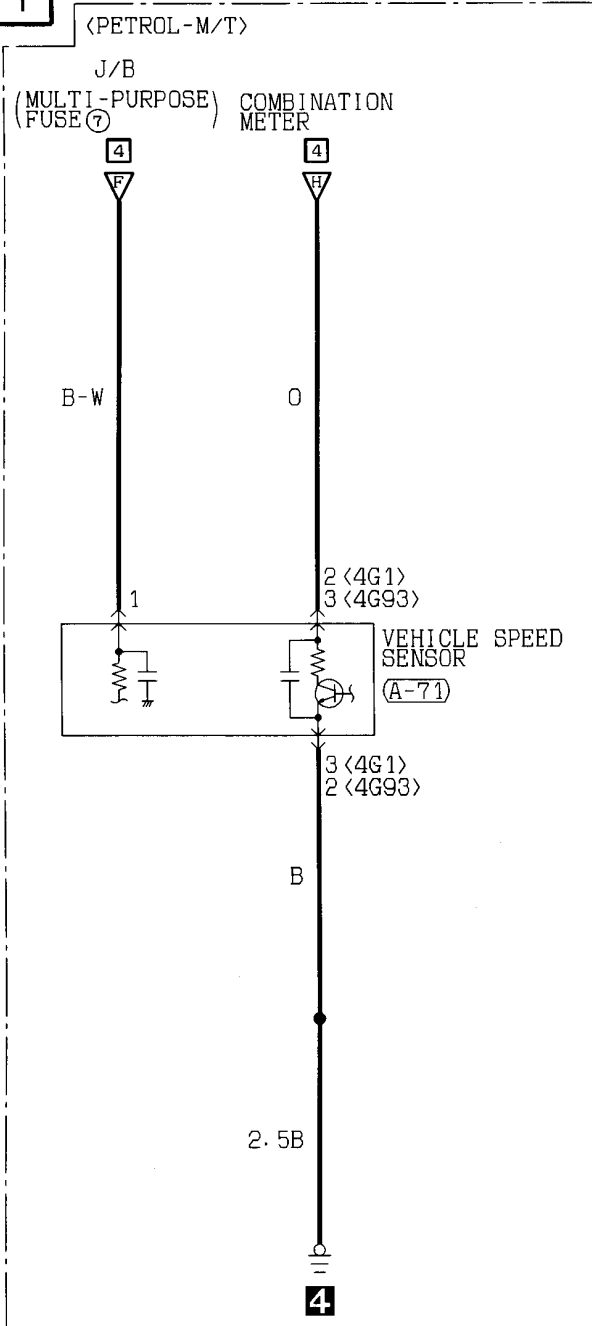

MULTI CENTER DISPLAY <Vehicles with navigation system> (CONTINUED)

7