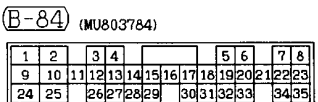

MULTI CENTER DISPLAY <Vehicles with navigation system> (CONTINUED)

7