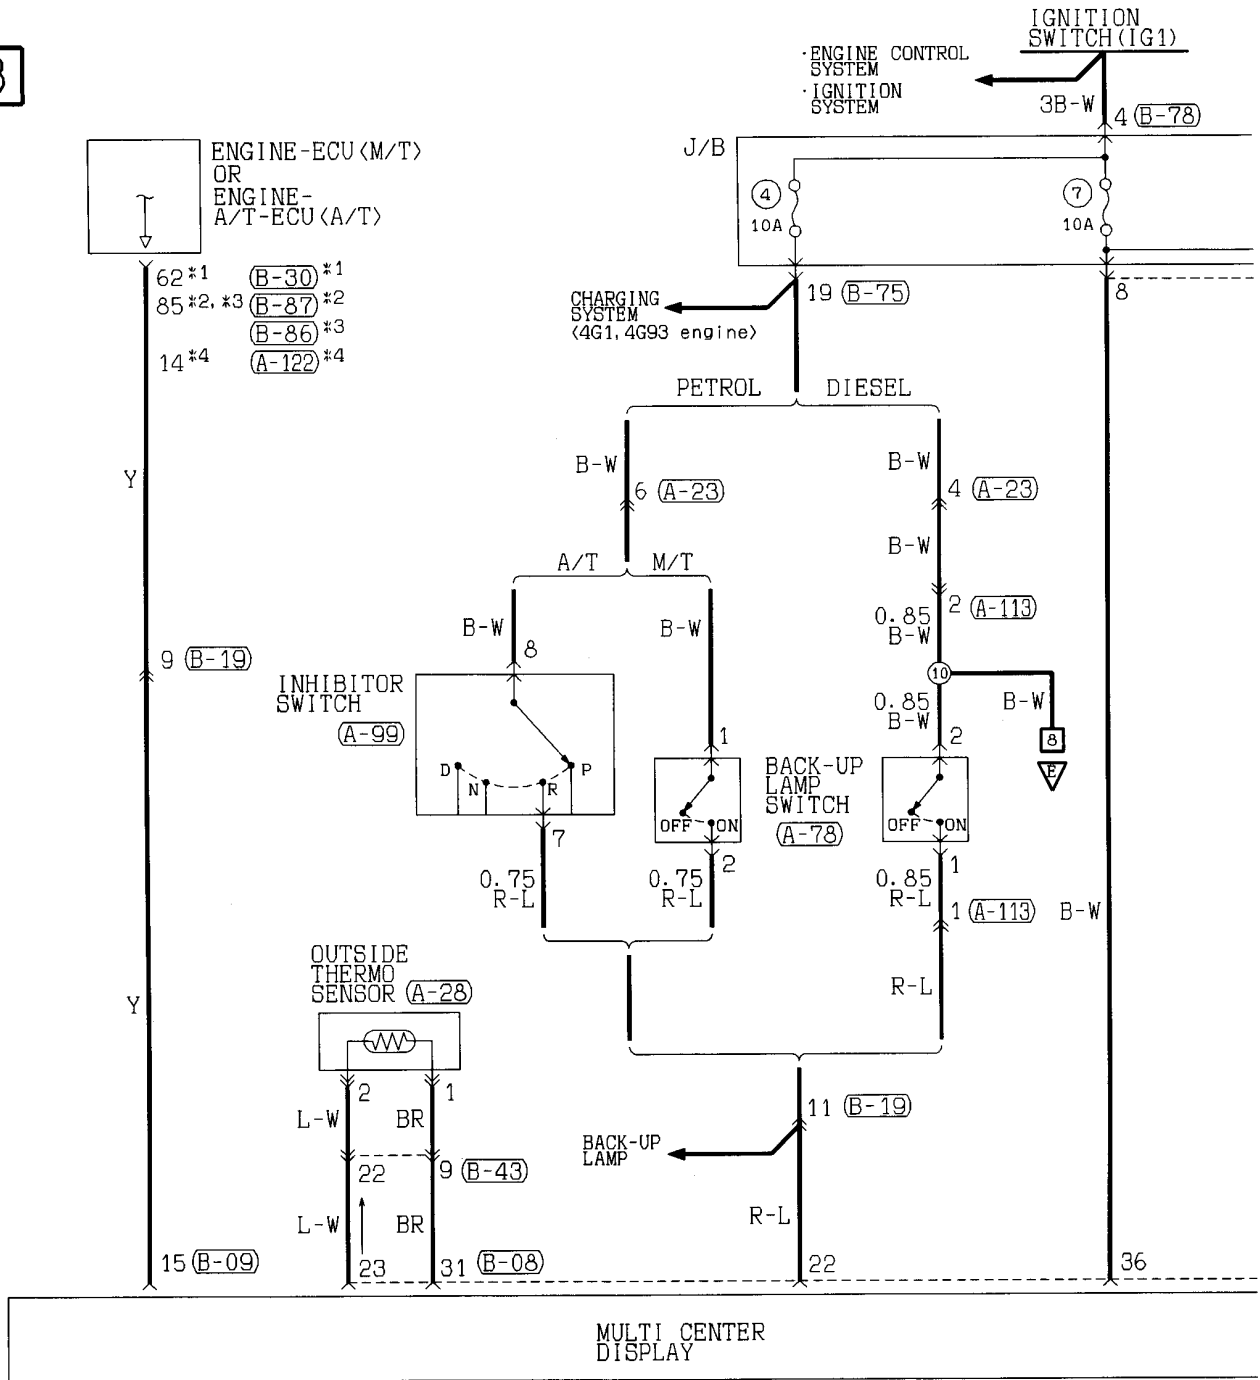

MULTI CENTER DISPLAY <Vehicles with navigation system> (CONTINUED)

3