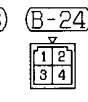

MANUAL AIR CONDITIONER

4G1 engine

1