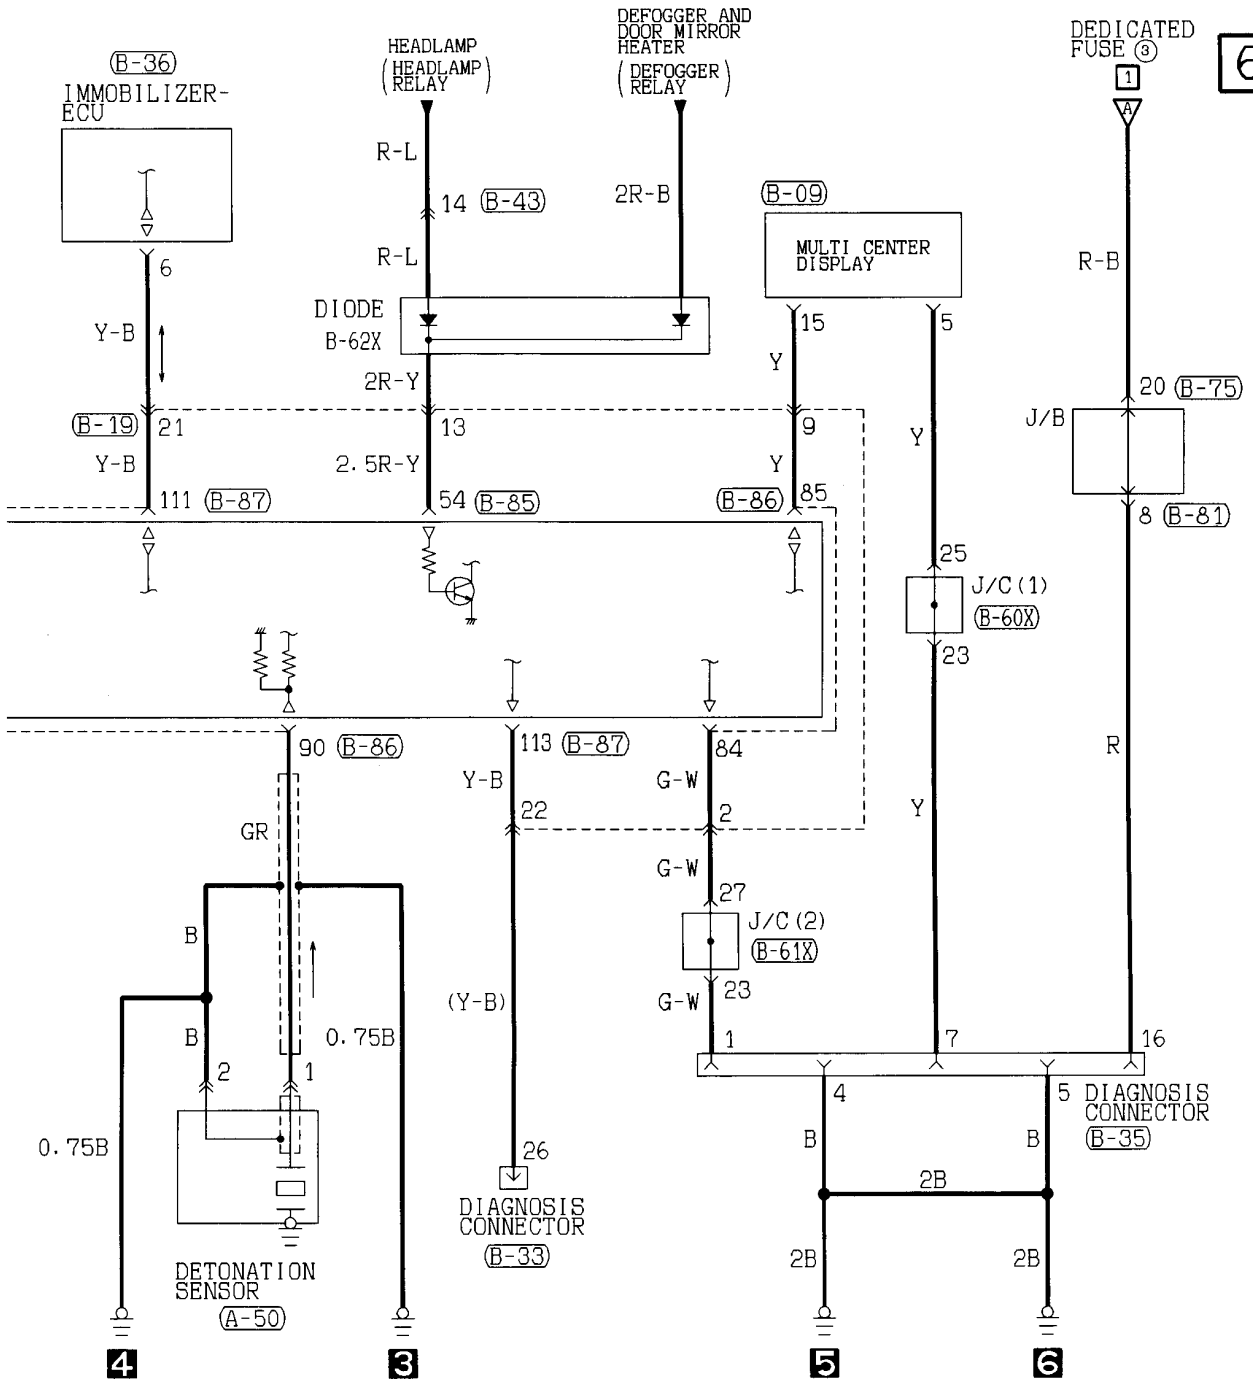

(B-18) MU801329

1	2
3	4

(B-19) MU801461

1	2	3	4	5	6	7	8	9	10		
11	12	13	14	15	16	17	18	19	20	21	22

(B-33) FRONT SIDE

25	24	23	22	21		
32	31	30	29	28	27	26

(B-35) FRONT SIDE

1	2	3	4	5	6	7	8
9	10	11	12	13	14	15	16

(B-36) (MU801583)

1	2	3	4	5	6
7	8	9	10	11	12

(B-43) MU801461

1	2	3	4	5	6	7	8	9	10		
11	12	13	14	15	16	17	18	19	20	21	22

(B-84) (MU803784)

1	2	3	4	5	6	7	8							
9	10	11	12	13	14	15	16	17	18	19	20	21	22	23
24	25	26	27	28	29	30	31	32	33	34	35			

(B-85) (MU803781)

41	42	43	44	45	46					
47	48	49	50	51	52	53	54	55	56	57
58	59	60	61	62	63	64	65	66		

(B-86) (MU803782)

71	72	73	74	75	76	77					
78	79	80	81	82	83	84	85	86	87	88	89
90	91	92	93	94	95	96	97	98			

(B-87) (MU803783)

101	102	103	104	105	106	107						
108	109	110	111	112	113	114	115	116	117	118	119	120
121	122	123	124	125	126	127	128	129	130