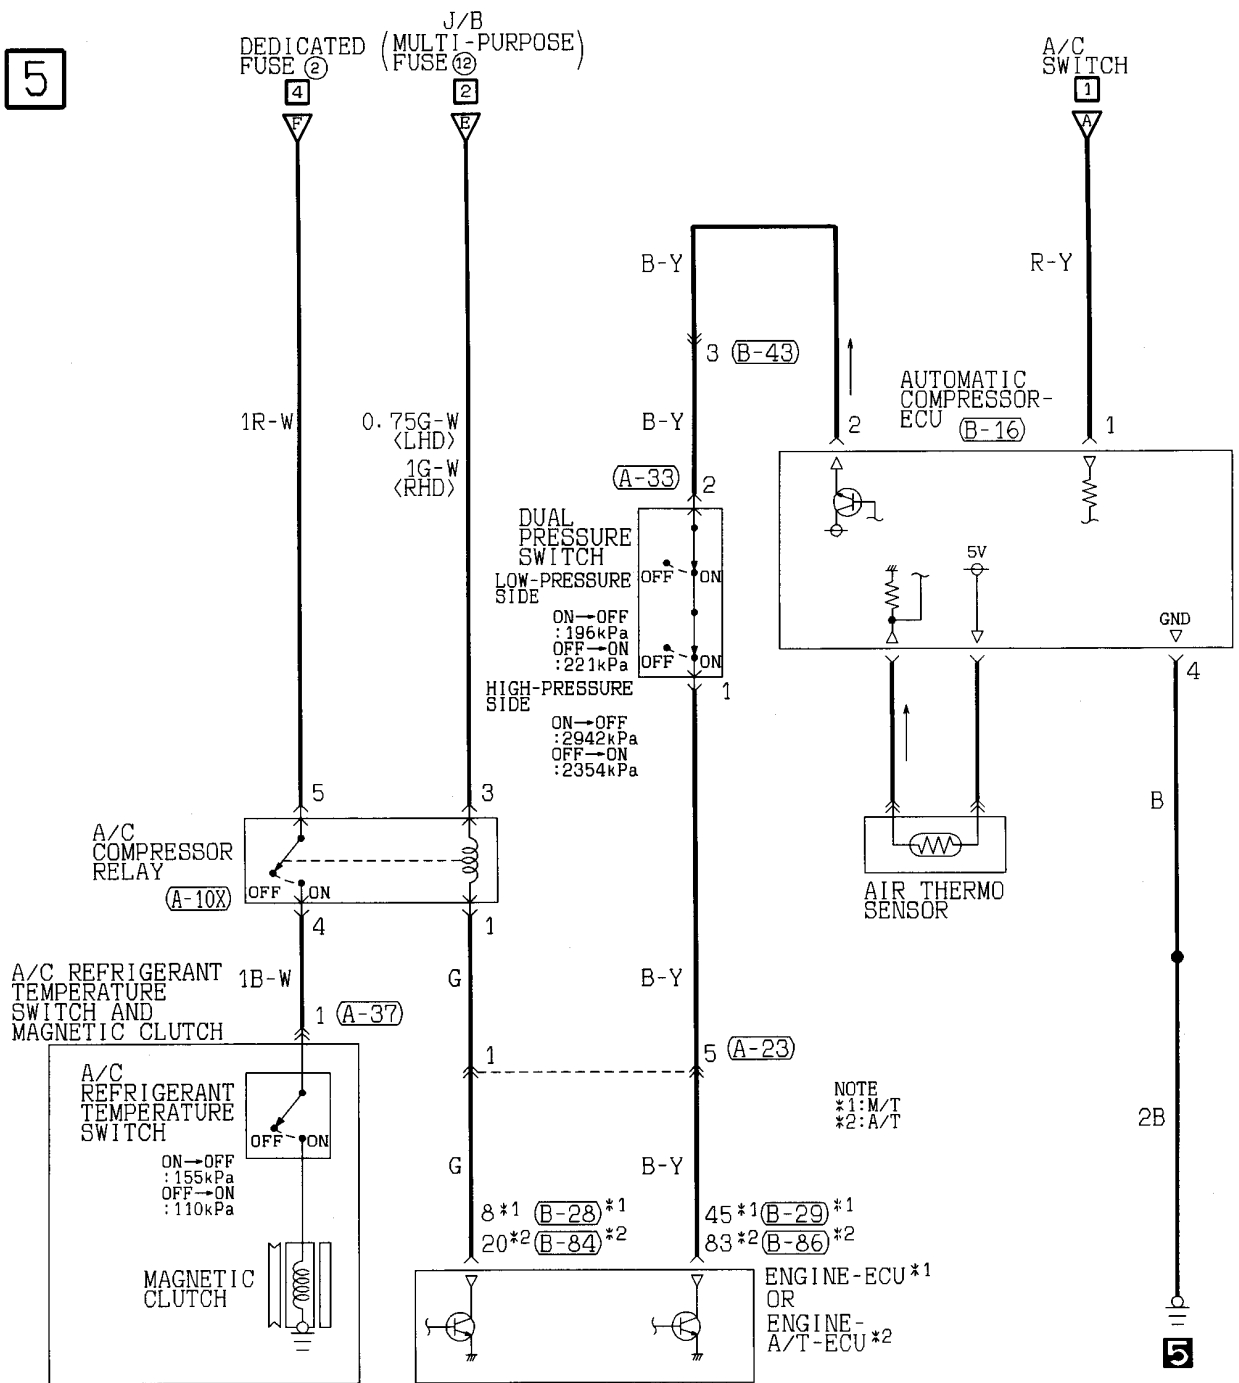

MANUAL AIR CONDITIONER <4G1 engine> (CONTINUED)