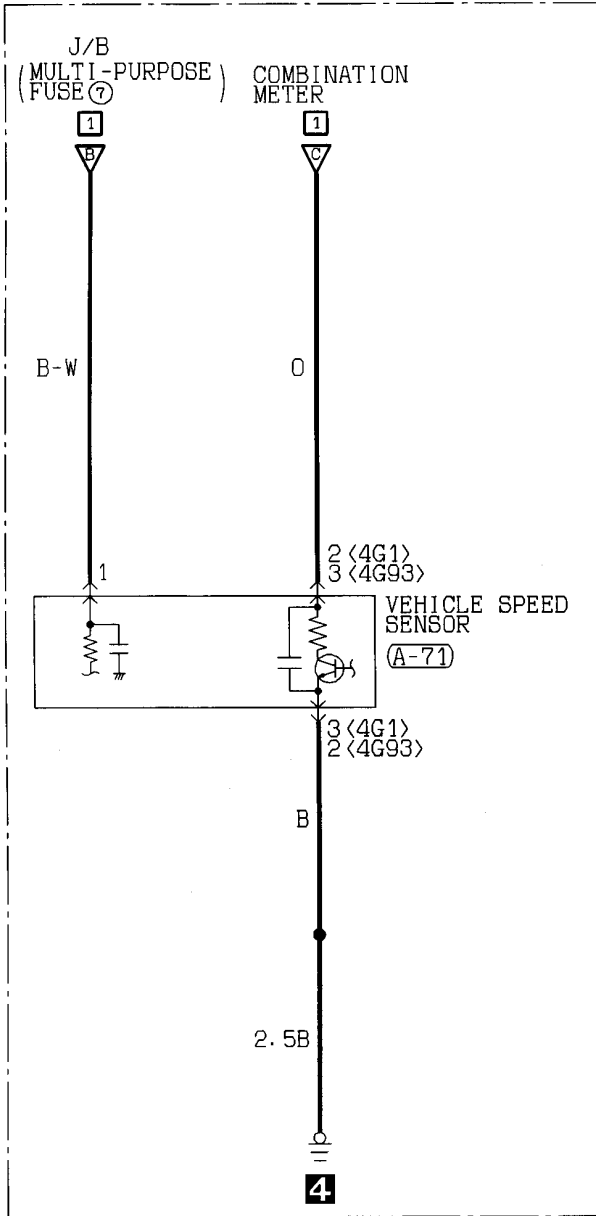

METER AND GAUGE <Petrol-powered vehicles> (CONTINUED)

3

<M/T>