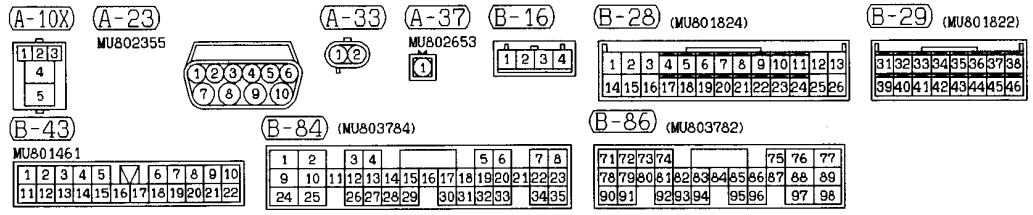

MANUAL AIR CONDITIONER <4G1 engine> (CONTINUED)