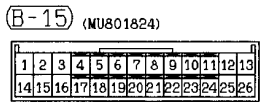

ENGINE CONTROL SYSTEM <4G93 engine-M/T> (CONTINUED)