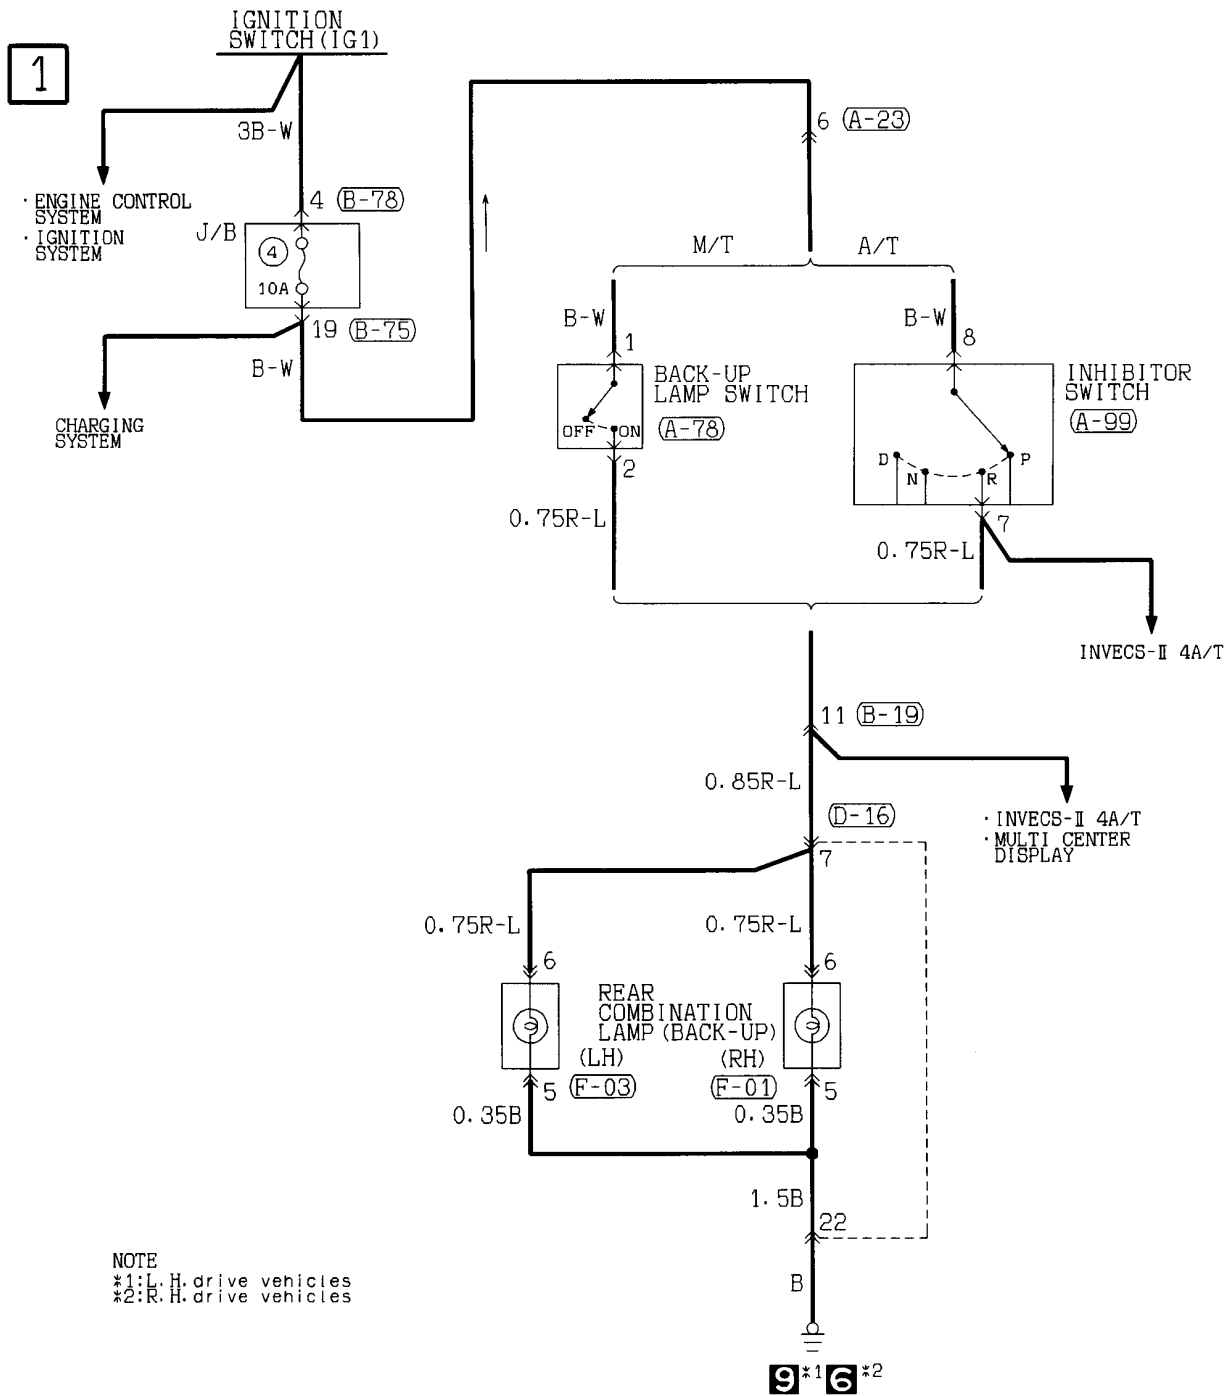

BACK-UP LAMP

Petrol-powered vehicles

(A-23)
MU802355

(A-78)
<4G1>

<4G93> MU802601

(A-99)
MU802355

(B-19)
MU801461

(B-75)
MU801457

(B-78)

(D-16)

(F-01)
MU801448

(F-03)
MU801448