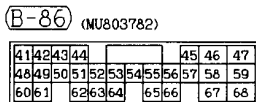

ENGINE CONTROL SYSTEM <4G93 engine-M/T> (CONTINUED)