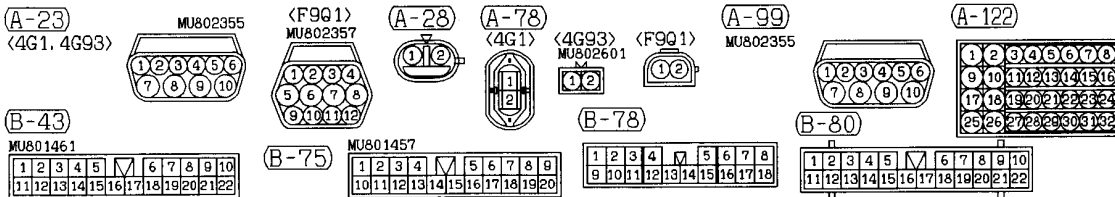

MULTI CENTER DISPLAY <Vehicles with navigation system> (CONTINUED)

3