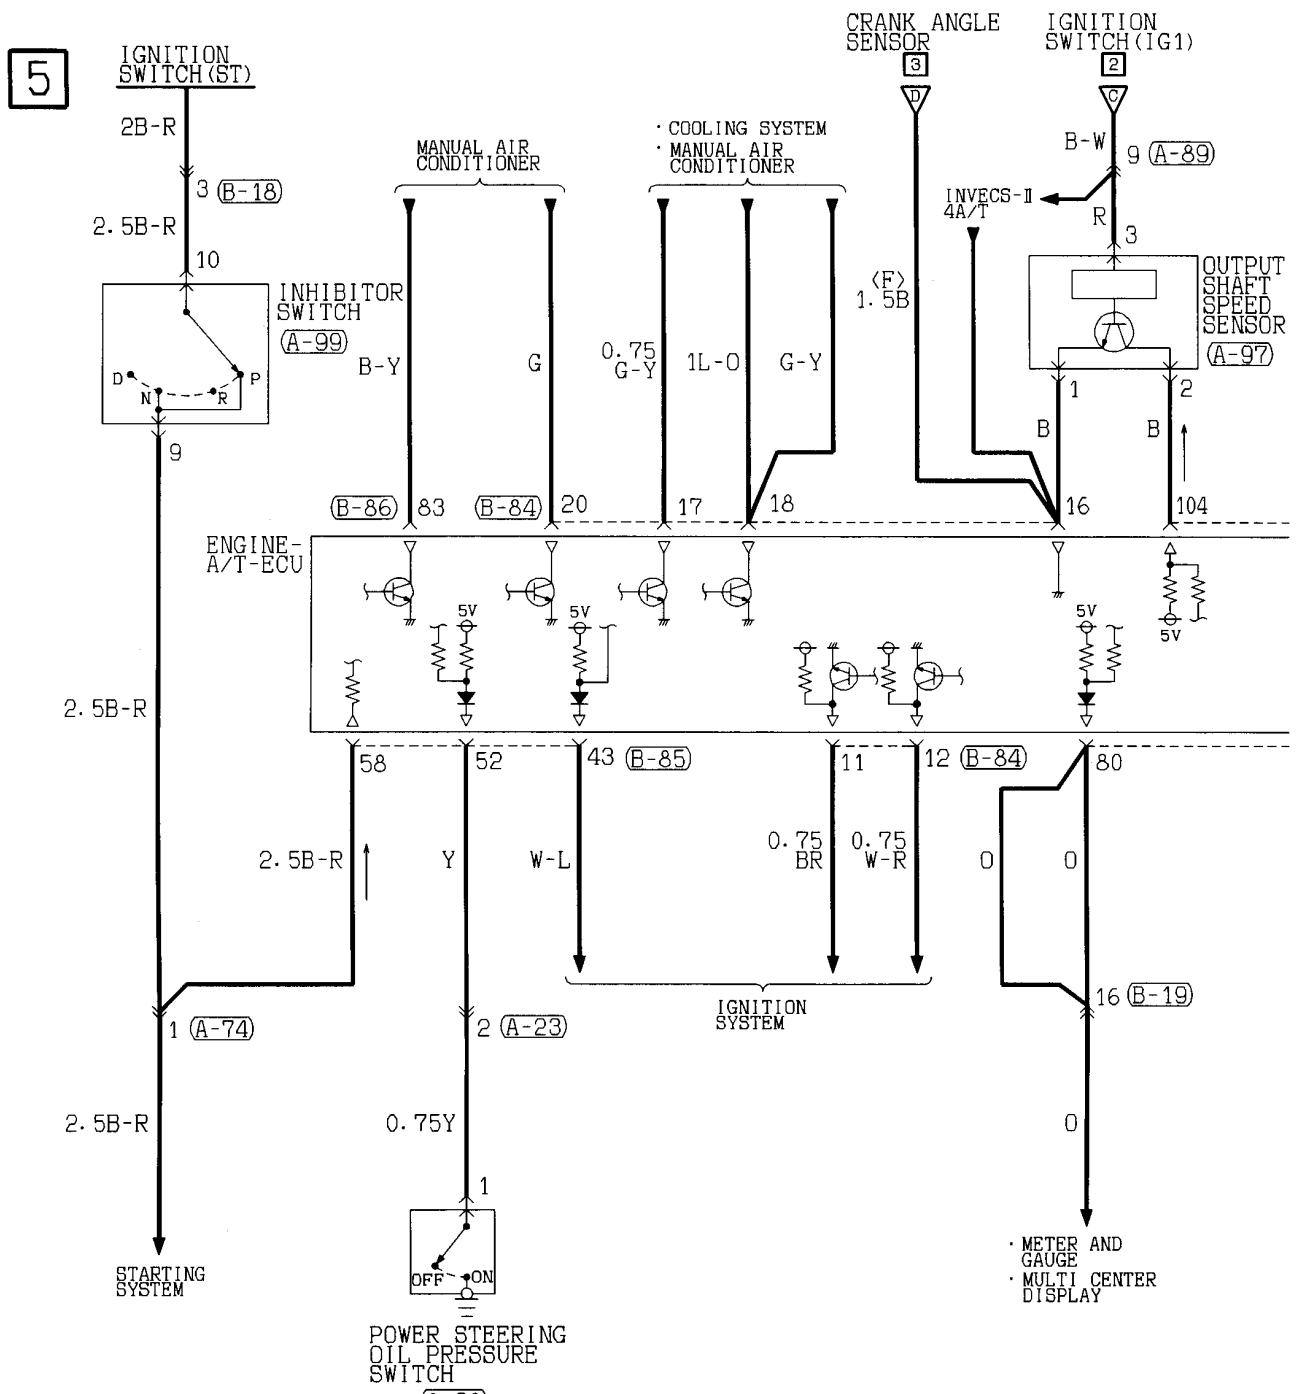

ENGINE CONTROL SYSTEM <4G1 engine-A/T> (CONTINUED)