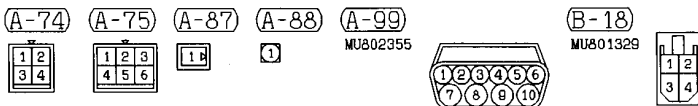

CIRCUIT DIAGRAMS

CONTENTS

STARTING SYSTEM		
Petrol-powered vehicles	4-2	
IGNITION SYSTEM		
4G1 engine	4-4	
ENGINE CONTROL SYSTEM		
4G1 engine-M/T	4-6	
4G1 engine-A/T	4-12	
4G93 engine-M/T	4-18	
4G93 engine-A/T	4-30	
COOLING SYSTEM		
4G1 engine	4-42	
INVECS-II 4A/T		
4G1 engine	4-44	
4G93 engine	4-52	
BACK-UP LAMP		
Petrol-powered vehicles	4-60	
METER AND GAUGE		
Petrol-powered vehicles	4-62	
OIL PRESSURE WARNING LAMP	4-65	
MANUAL AIR CONDITIONER		
4G1 engine	4-66	
MULTI CENTER DISPLAY		
Vehicles without navigation system	4-72	
Vehicles with navigation system	4-78	
IMMOBILIZER SYSTEM		
Petrol-powered vehicles	4-86	

STARTING SYSTEM

Petrol-powered vehicles

1

Wire colour code
B :Black LG:Light green G :Green L :Blue W :White Y :Yellow SB:Sky blue
BR:Brown O :Orange GR:Gray R :Red P :Pink V :Violet