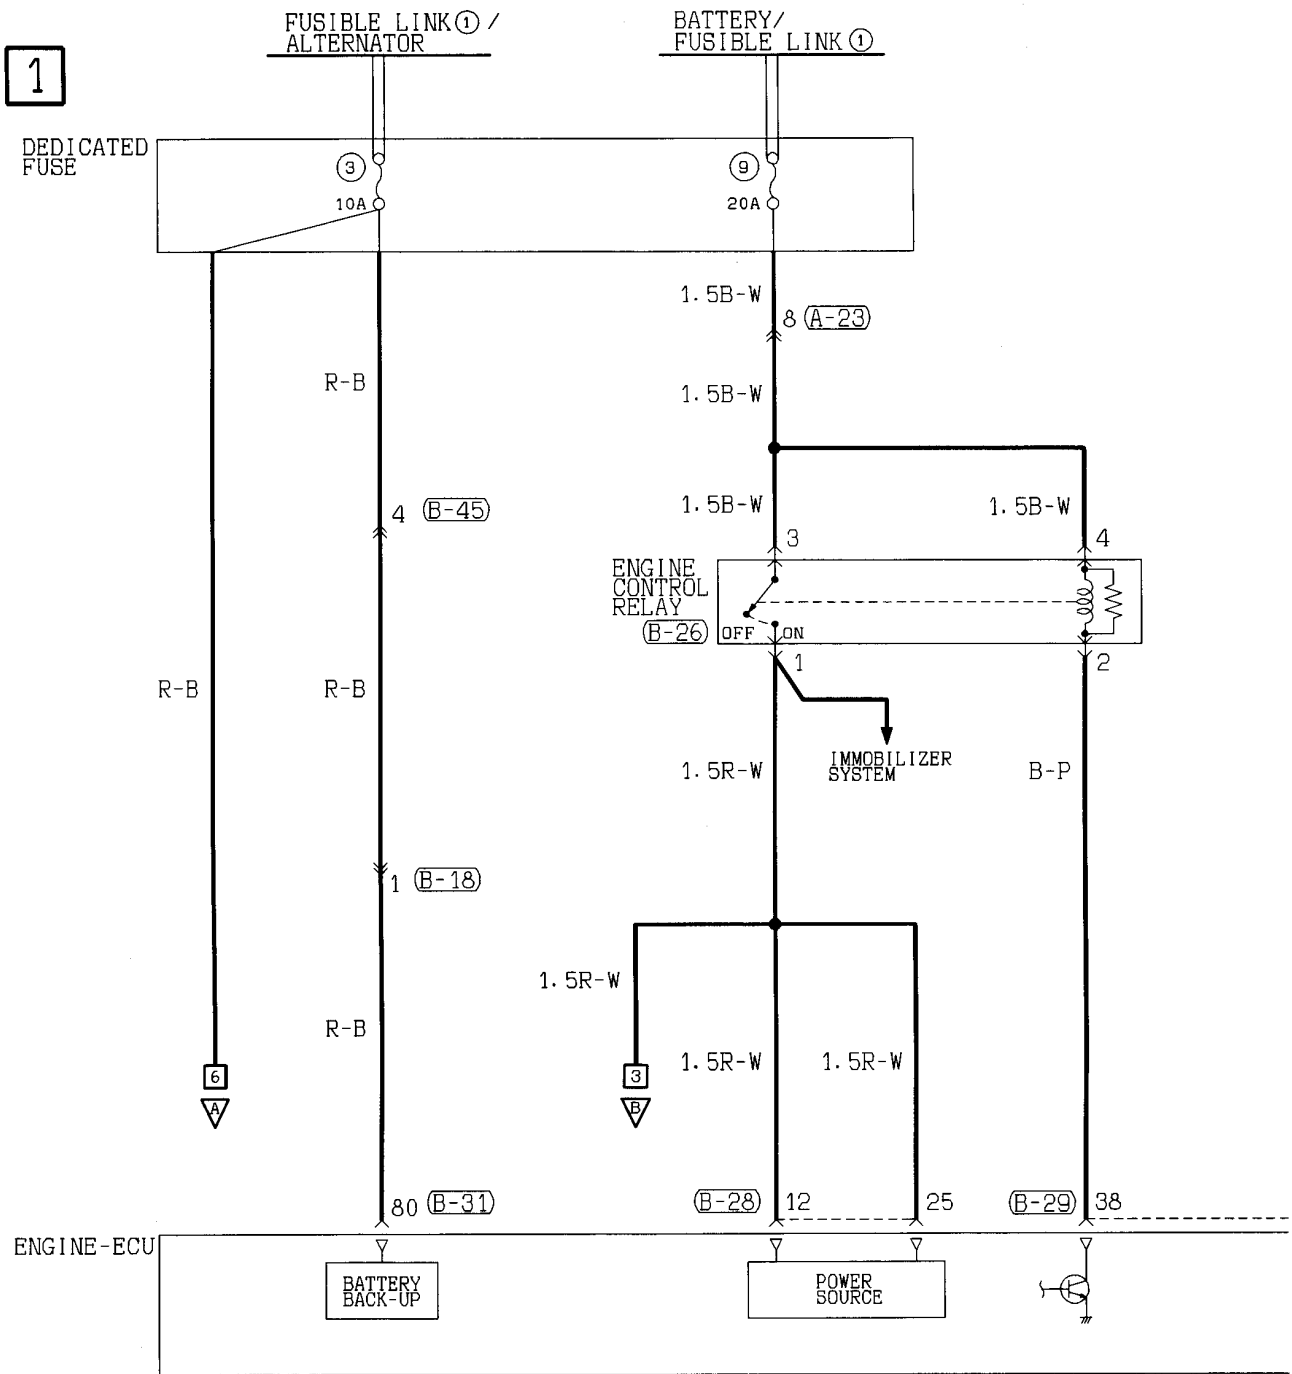

ENGINE CONTROL SYSTEM

4G1 engine-M/T