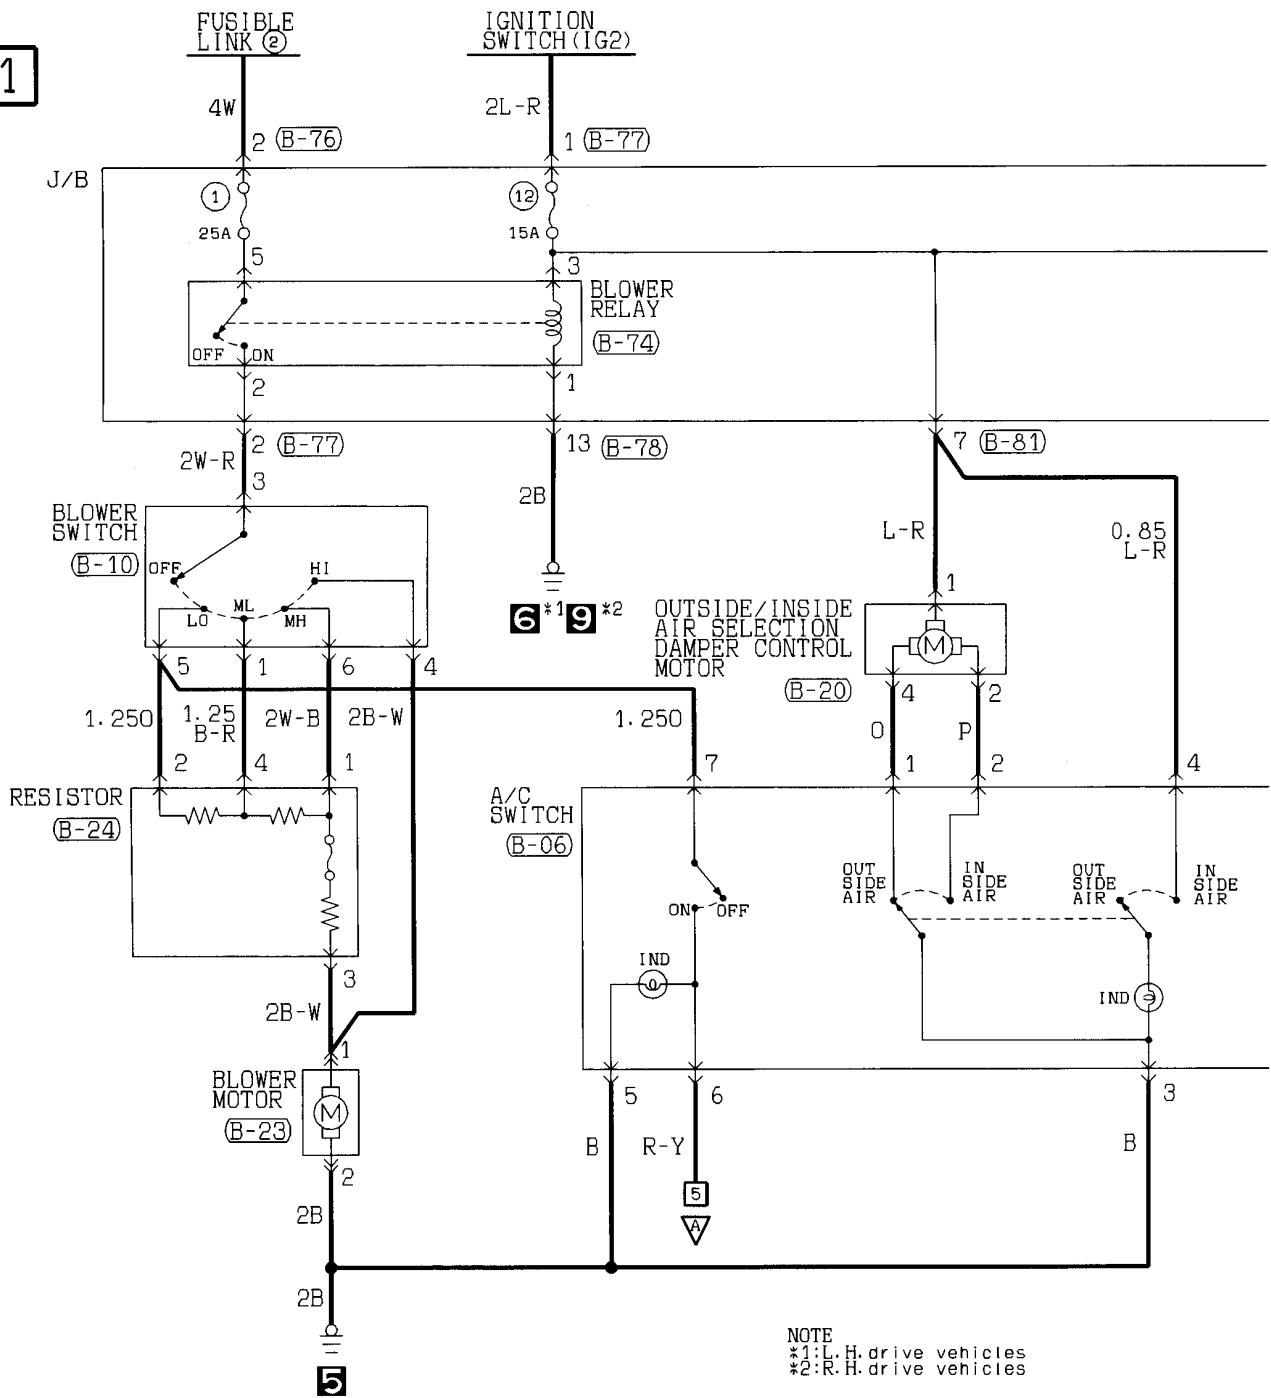

MANUAL AIR CONDITIONER

4G1 engine

1