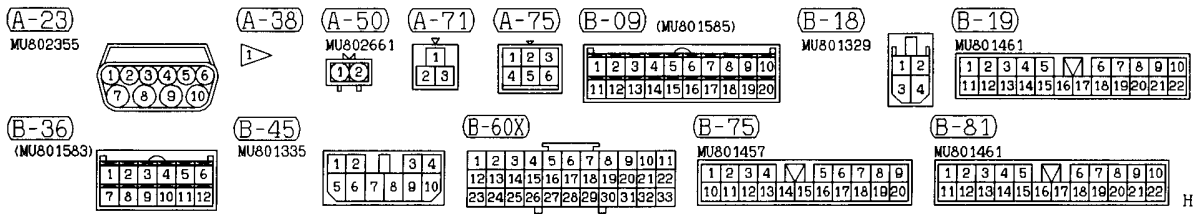

ENGINE CONTROL SYSTEM <4G93 engine-M/T> (CONTINUED)