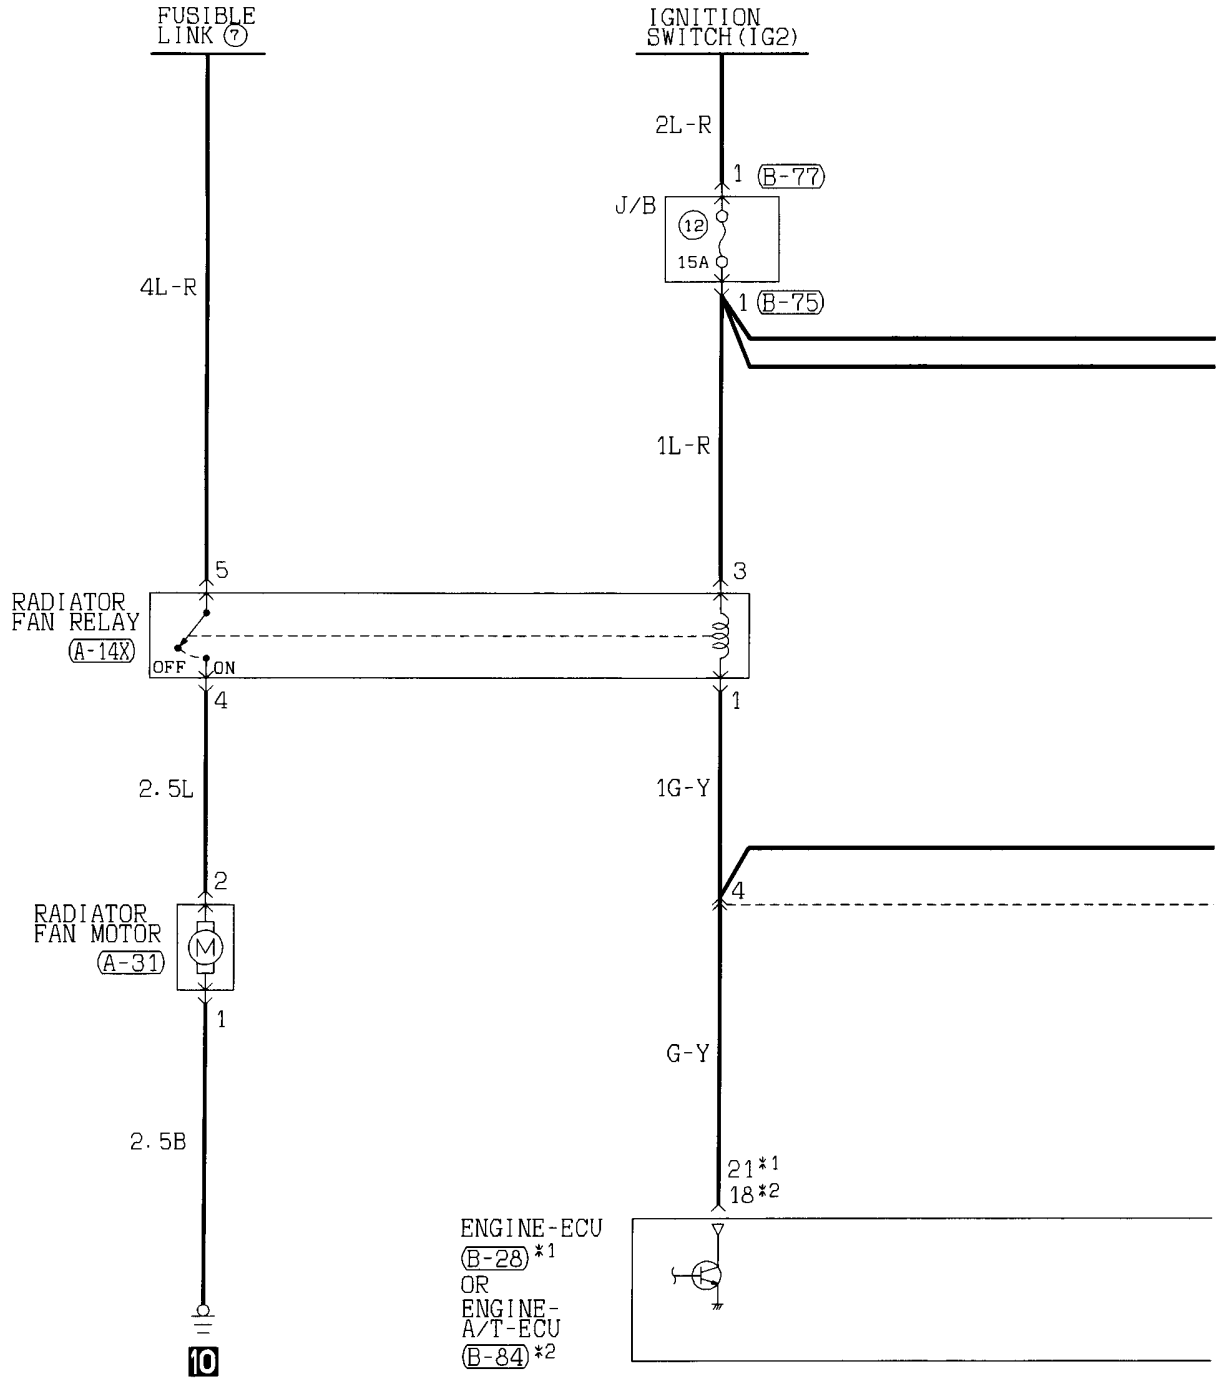

COOLING SYSTEM

Petrol-powered vehicles

1