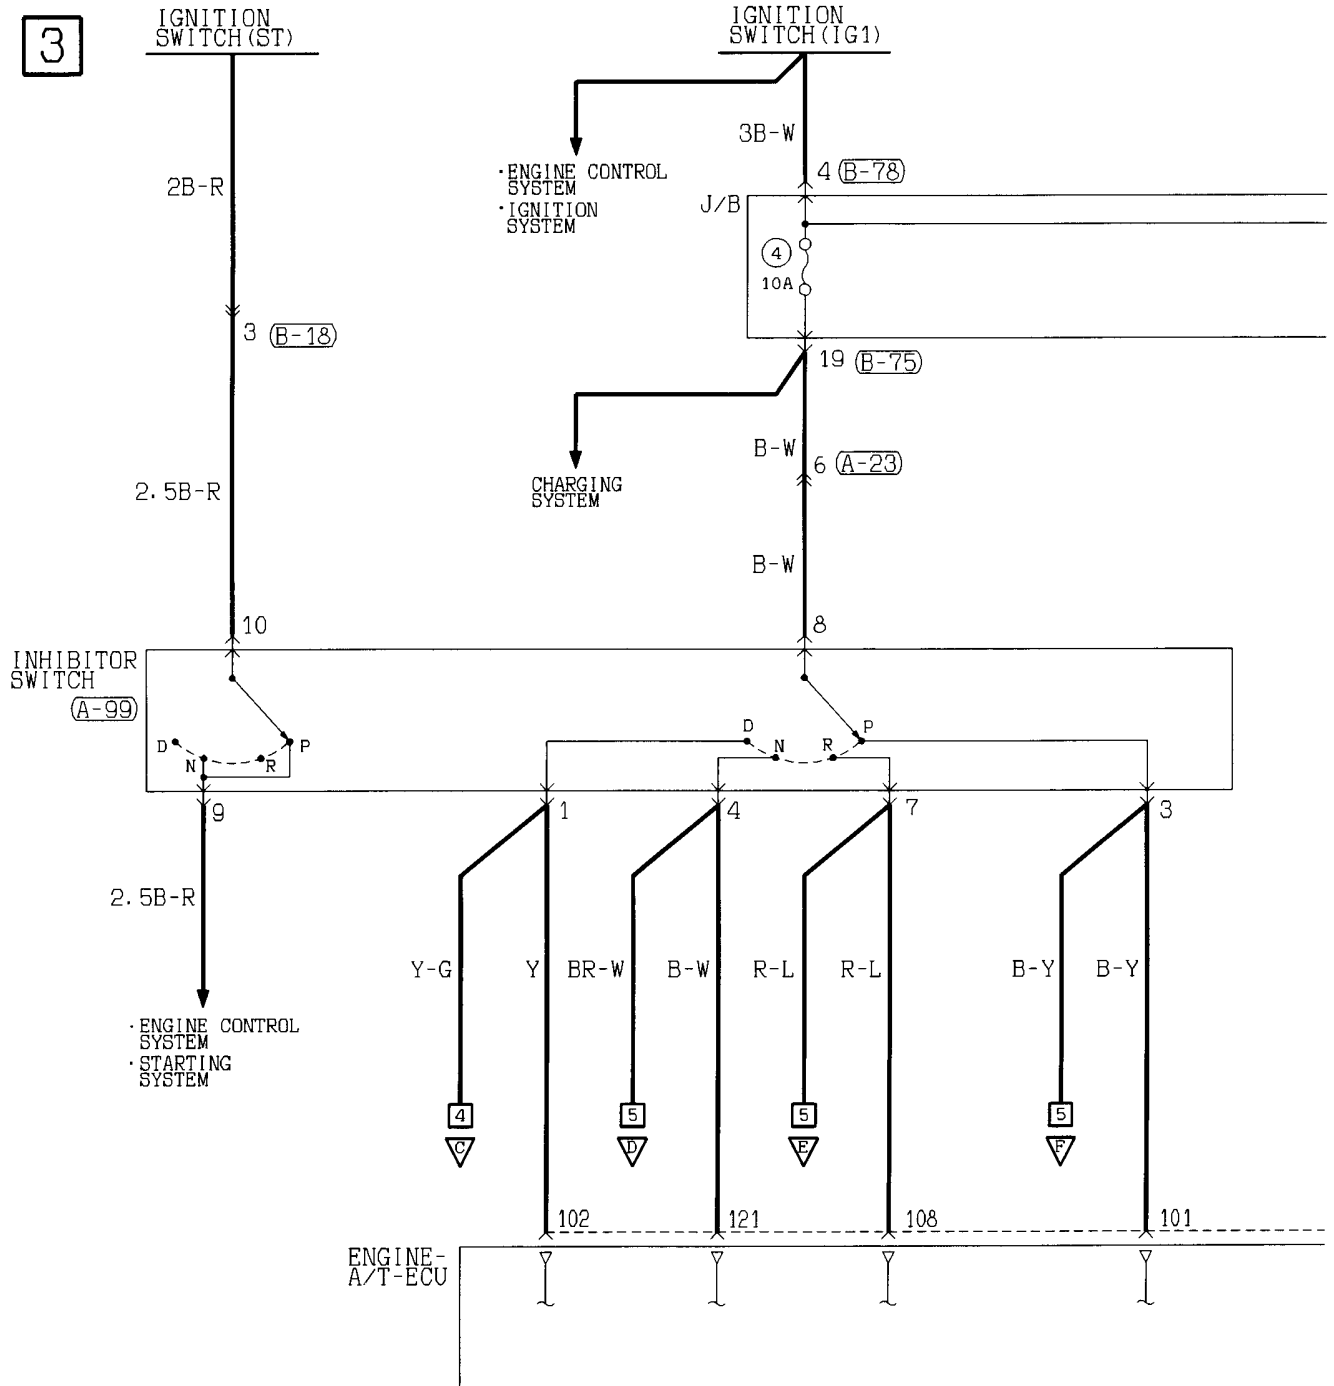

INVECS-II 4A/T <4G93 engine> (CONTINUED)

(A-23)
MU802355

(A-97)
(MU802348)

(A-98)
MU802337

(A-99)
MU802355

(B-18)
MU801329

(B-75)
MU801457

(B-78)