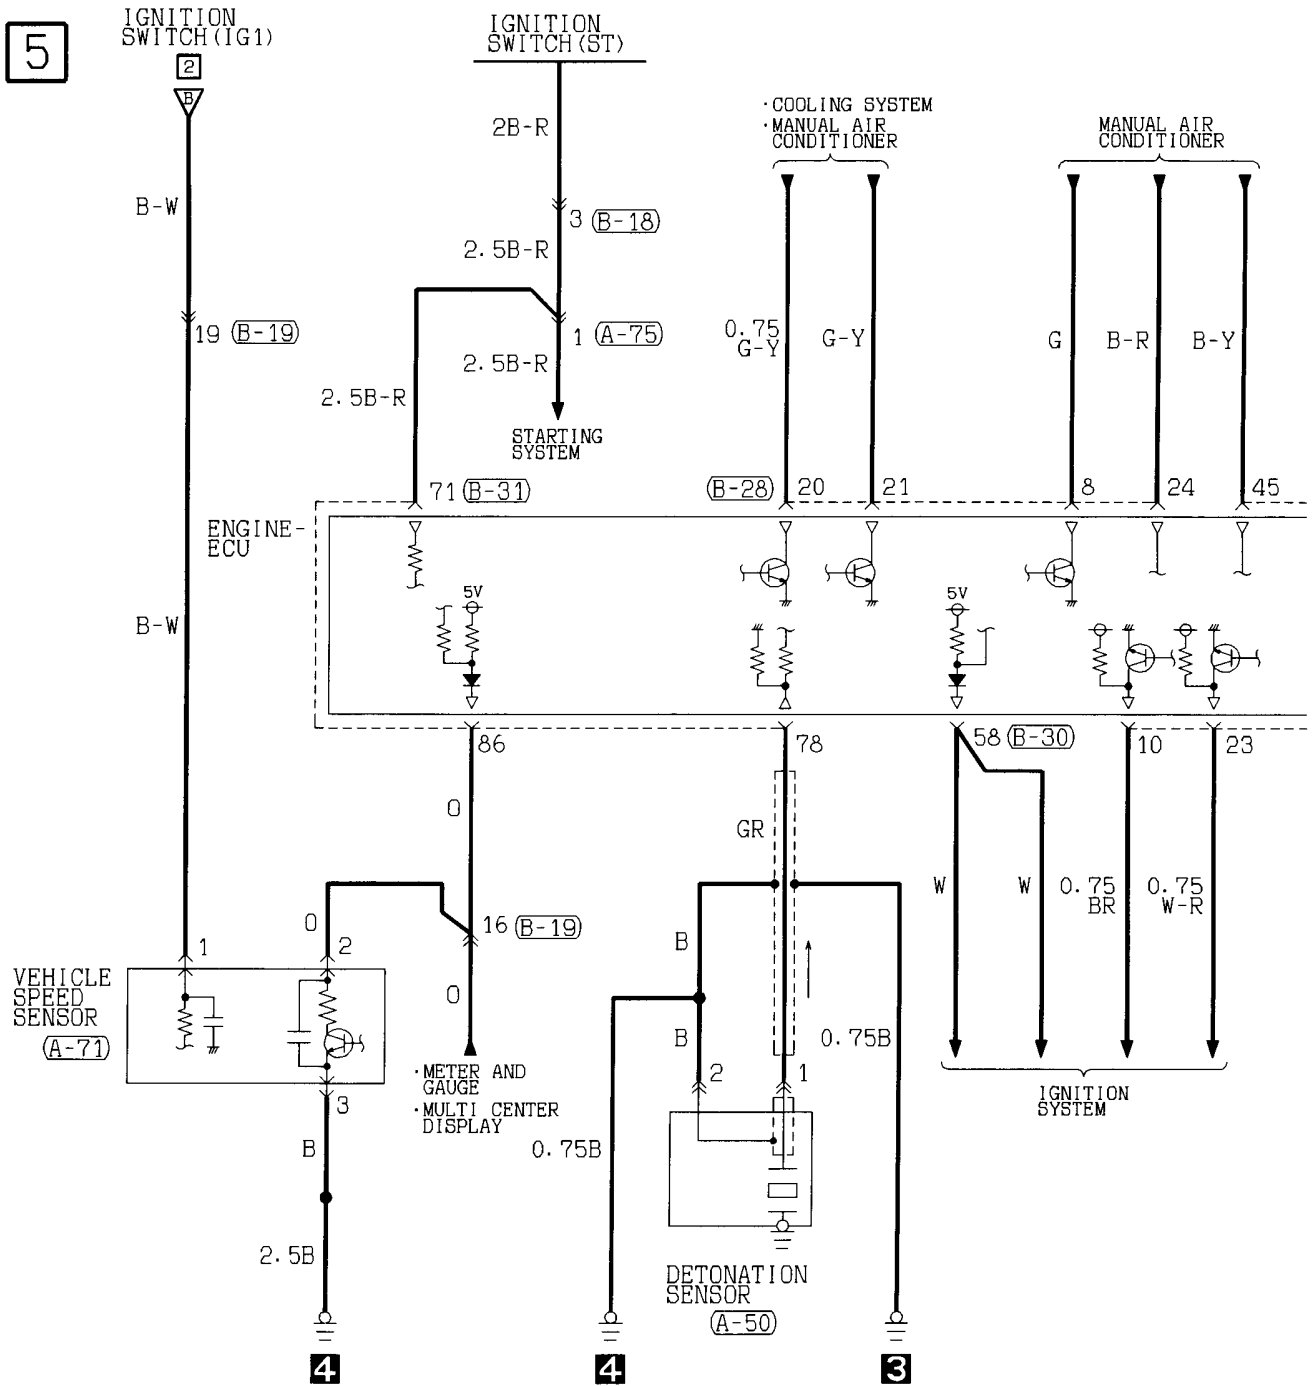

ENGINE CONTROL SYSTEM <4G93 engine-M/T> (CONTINUED)