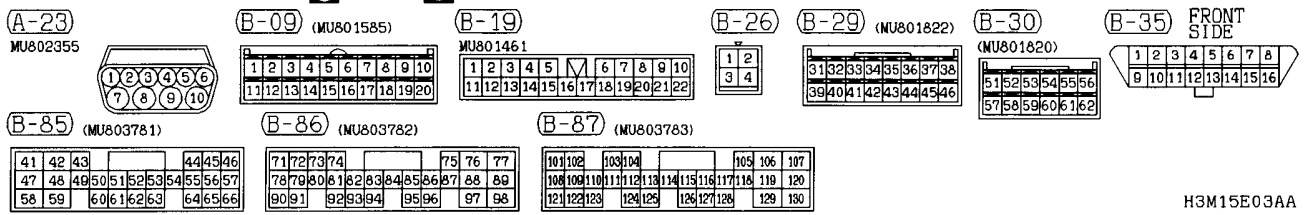

IMMOBILIZER SYSTEM

Petrol-powered vehicles

NOTE
*1: M/T
*2: A/T