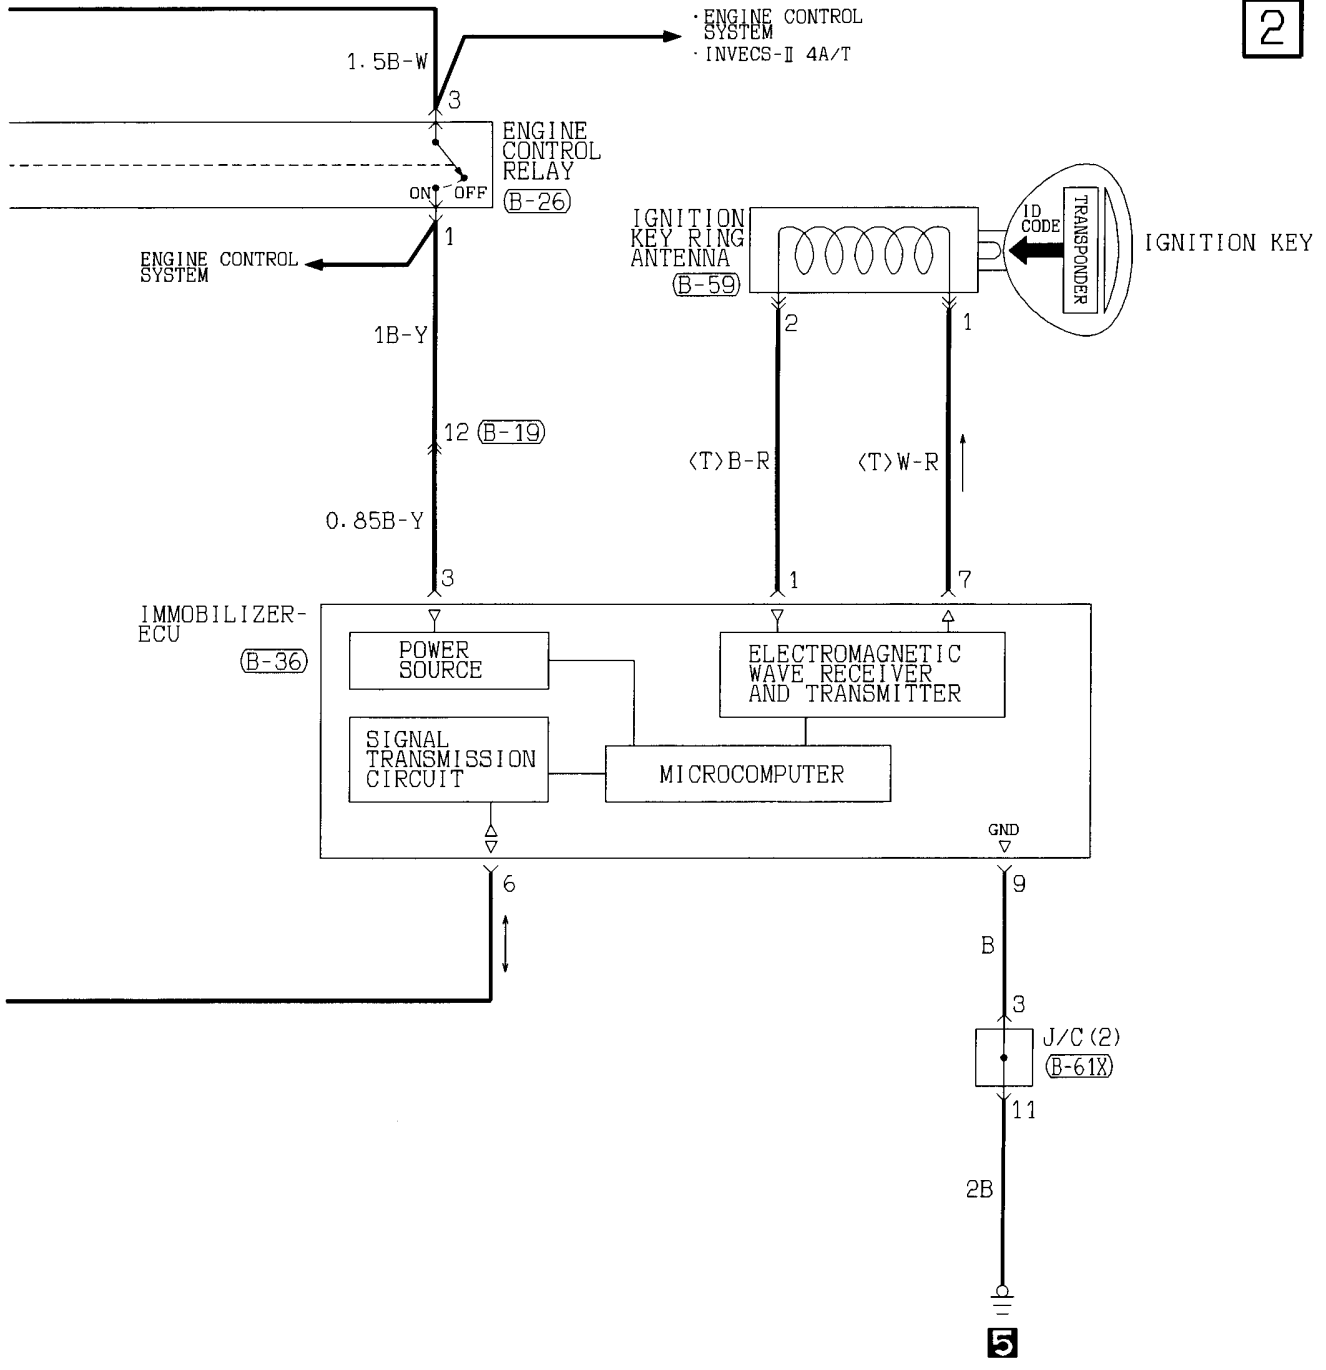

IMMOBILIZER SYSTEM

Petrol-powered vehicles

NOTE
*1: M/T
*2: A/T

2

Wire colour code
 B :Black LG:Light green G :Green L :Blue W :White Y :Yellow SB:Sky blue
 BR:Brown O :Orange GR:Gray R :Red P :Pink V :Violet