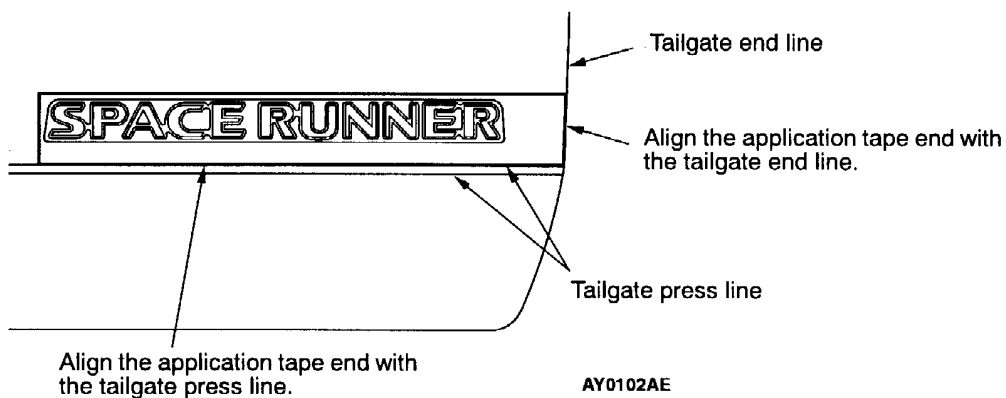

GROUP 51 EXTERIOR

MARKS

<SPACE RUNNER>

The service procedures have been added due to the change on “SPACE RUNNER” and “GDI” marks.
REMOVAL AND INSTALLATION

AY0100AE

▶A◀ 1. “SPACE RUNNER” mark

▶A◀ 2. “GDI” mark

INSTALLATION SERVICE POINT

▶A◀ MARK INSTALLATION

(1) “SPACE RUNNER” MARK

AY0102AE

(2) "GDI" MARK

AY0101AE