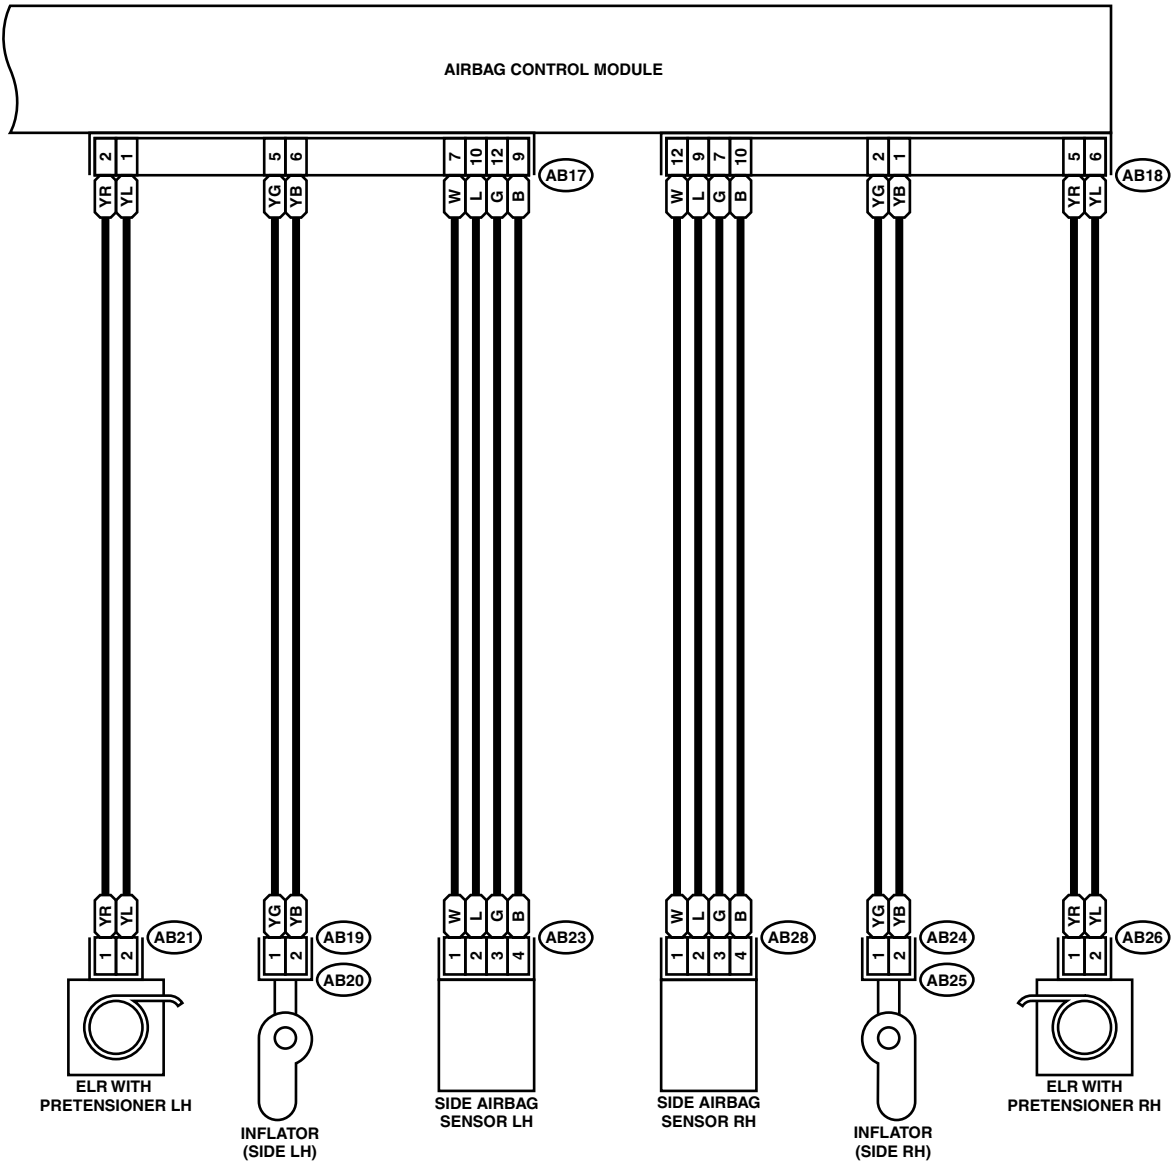

AIRBAG SYSTEM

WIRING SYSTEM

AIRBAG-02

AIRBAG-02

- AB7 (YELLOW)
- AB8 (YELLOW)
- AB12 (BLUE)
- AB15 (BLUE)
- 1 2

- AB13 (YELLOW)
- AB16 (YELLOW)
- 1 2

- AB9 (YELLOW)
- 1 2 3 4

- AB6 (YELLOW)
- 1 2 3 4 5 6
7 8 9 10 11 12 13 14 15 16 17
18 19 20 21 22 23 24 25 26 27 28

WI-00530

AIRBAG SYSTEM

WIRING SYSTEM

AIRBAG-03

AIRBAG-03

- (A19) (YELLOW)
- (AB21) (YELLOW)
- (AB24) (YELLOW)
- (AB26) (YELLOW)
- 1 2

WI-00531

AIRBAG SYSTEM

WIRING SYSTEM

MEMO: