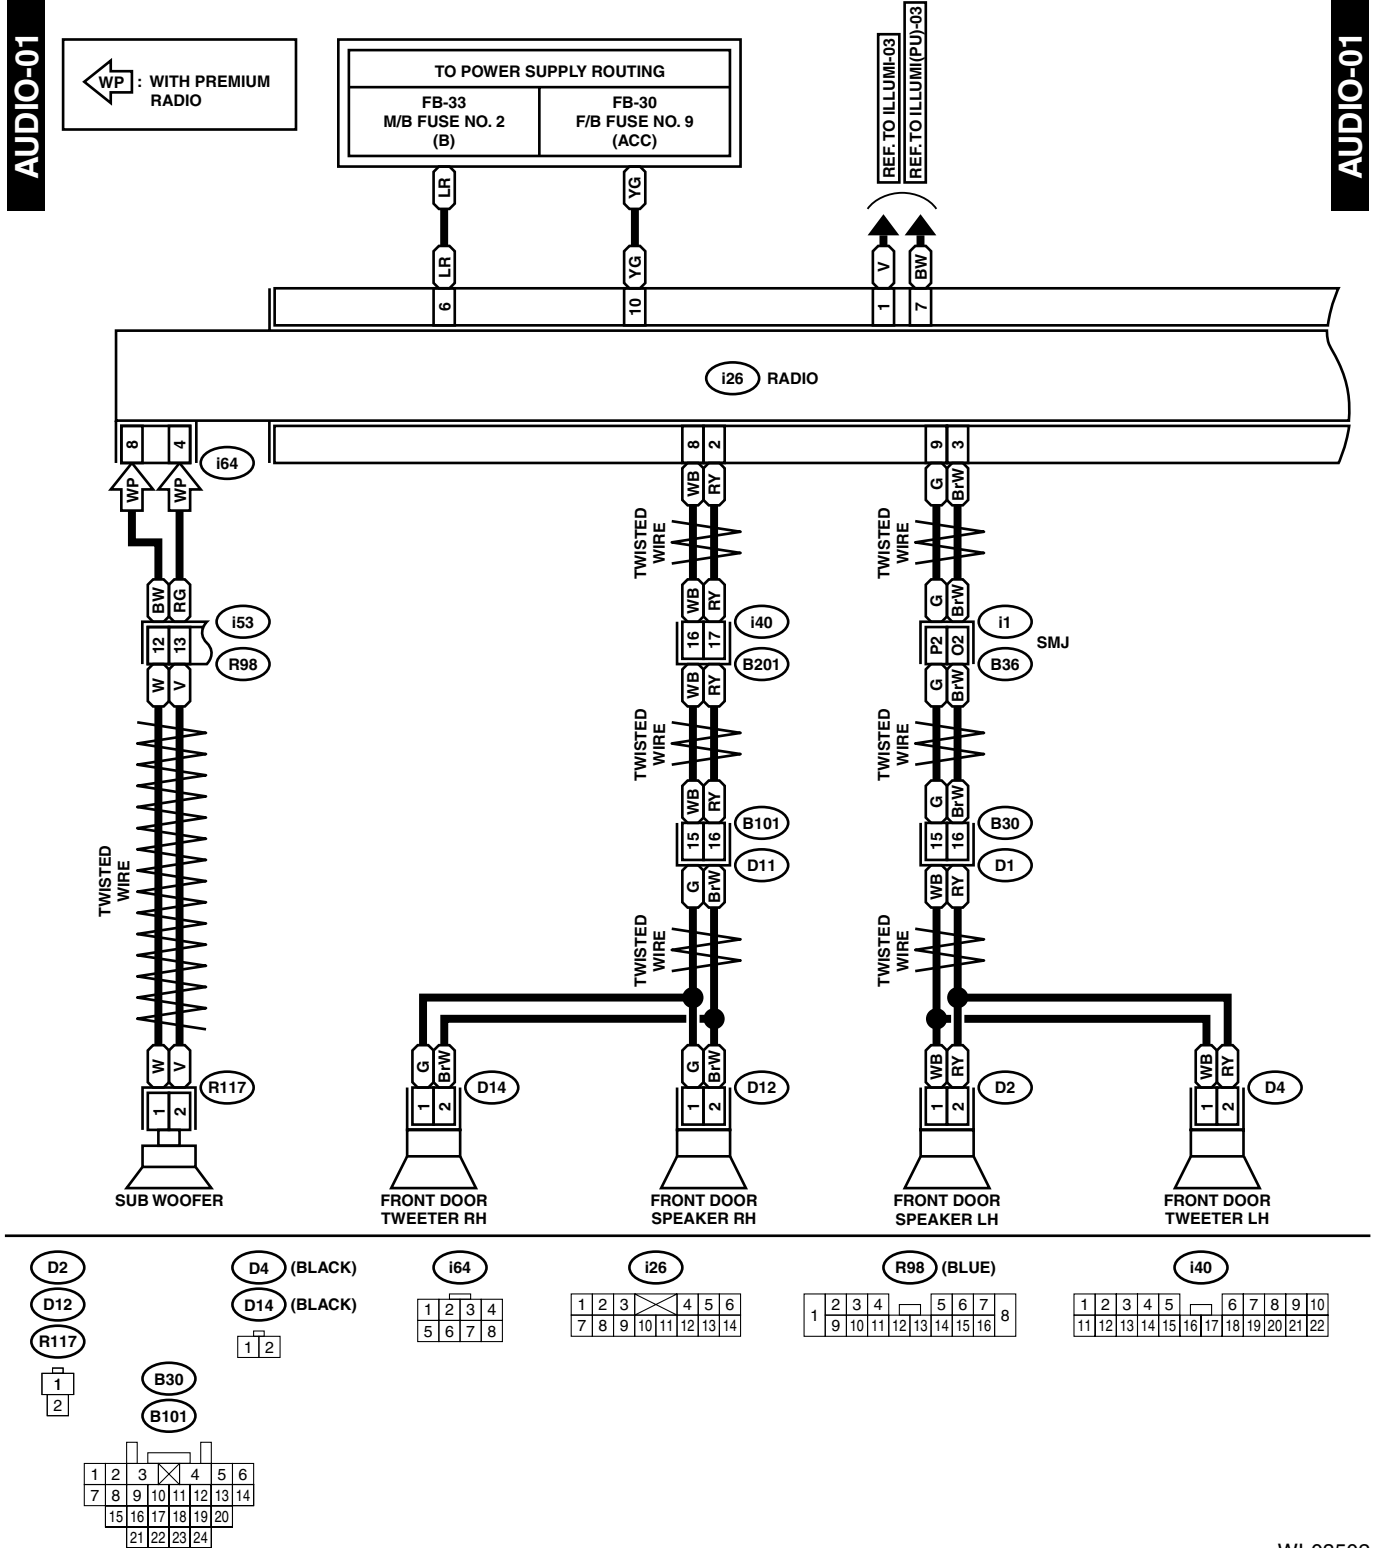

AUDIO SYSTEM

WIRING SYSTEM

11. Audio System

A: SCHEMATIC

1. WITHOUT MCINTOSH AUDIO SYSTEM

WI-03502

AUDIO SYSTEM

WIRING SYSTEM

WIRING SYSTEM

WI-03505

AUDIO SYSTEM

WIRING SYSTEM

AUDIO(M)-03

AUDIO(M)-03

D23 (BLACK)

D29 (BLACK)