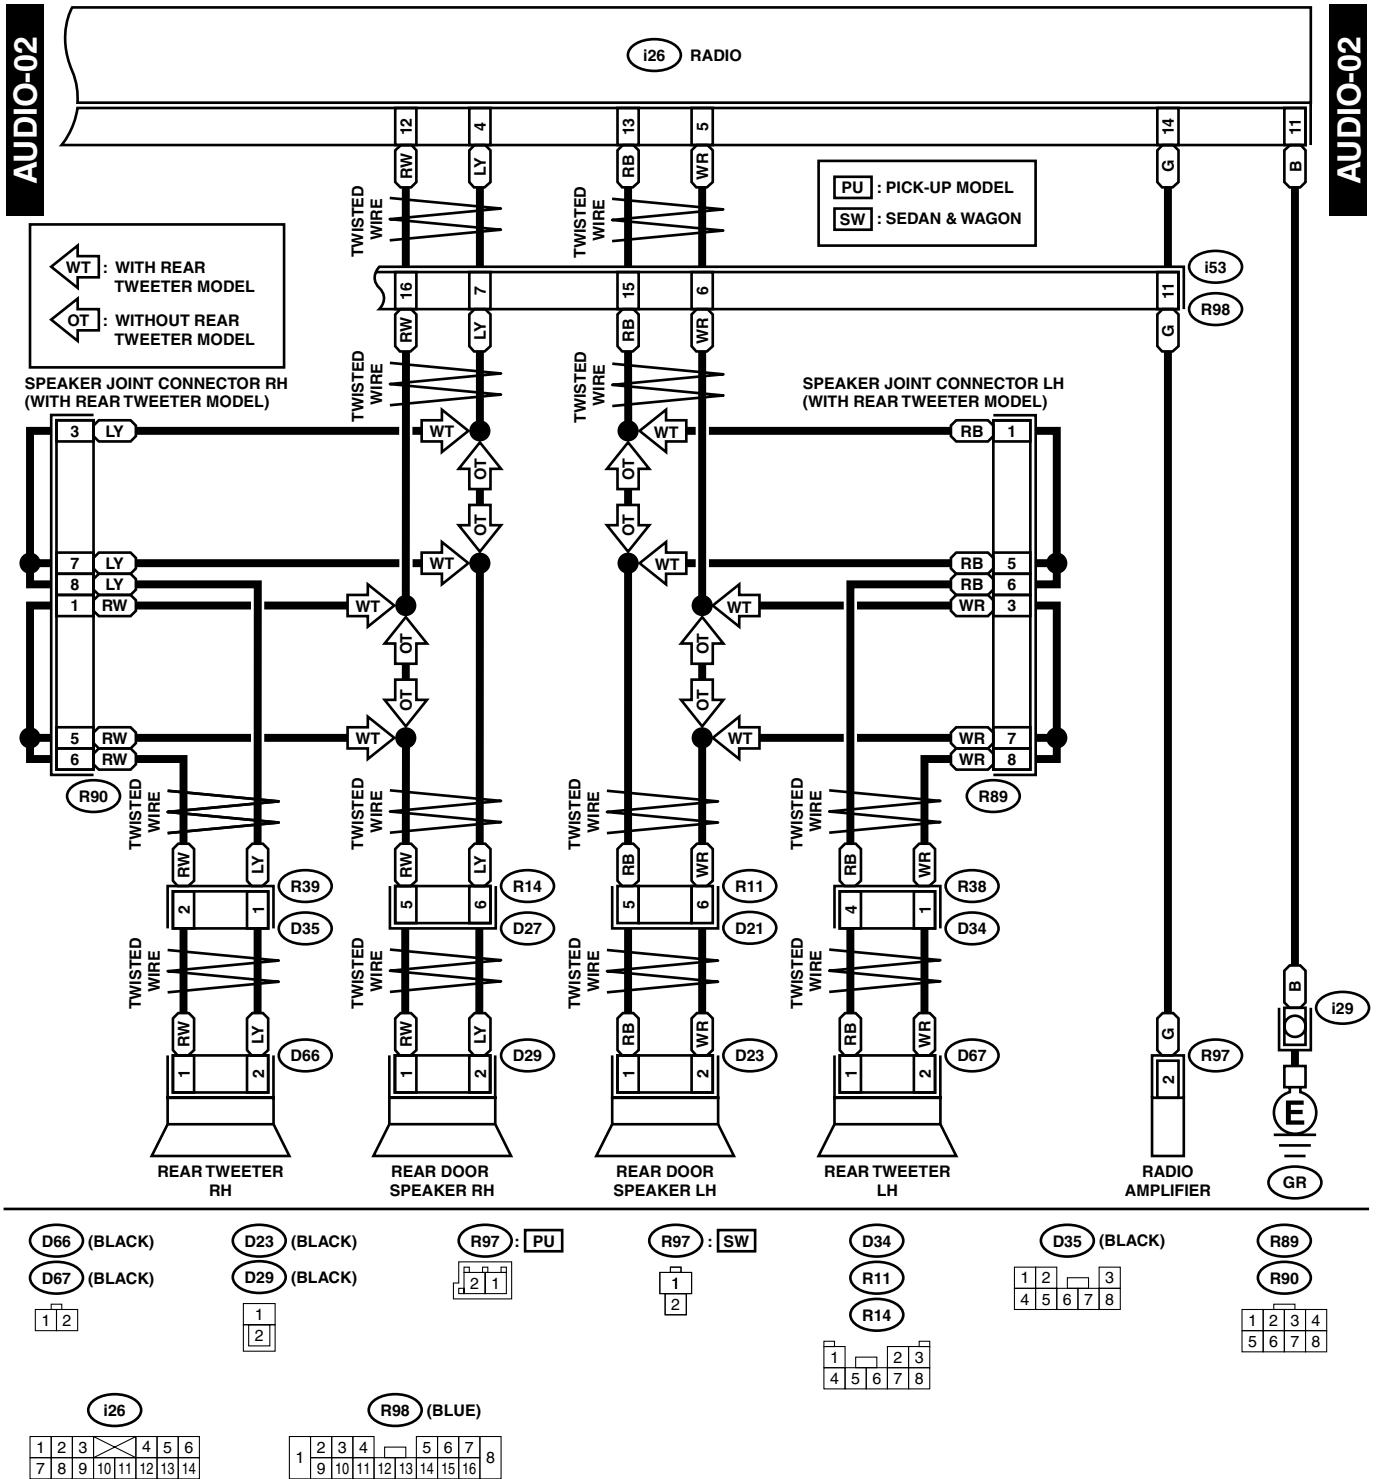

AUDIO SYSTEM

WIRING SYSTEM

11. Audio System

A: SCHEMATIC

1. WITHOUT MCINTOSH AUDIO SYSTEM

WI-03502

AUDIO SYSTEM

WIRING SYSTEM

WI-03503

AUDIO SYSTEM

WIRING SYSTEM

2. WITH MCINTOSH AUDIO SYSTEM

AUDIO(M)-01

AUDIO(M)-01

WI-03504

AUDIO SYSTEM

WIRING SYSTEM

WI-03505

AUDIO SYSTEM

WIRING SYSTEM

AUDIO(M)-03

AUDIO(M)-03

D23 (BLACK)

D29 (BLACK)