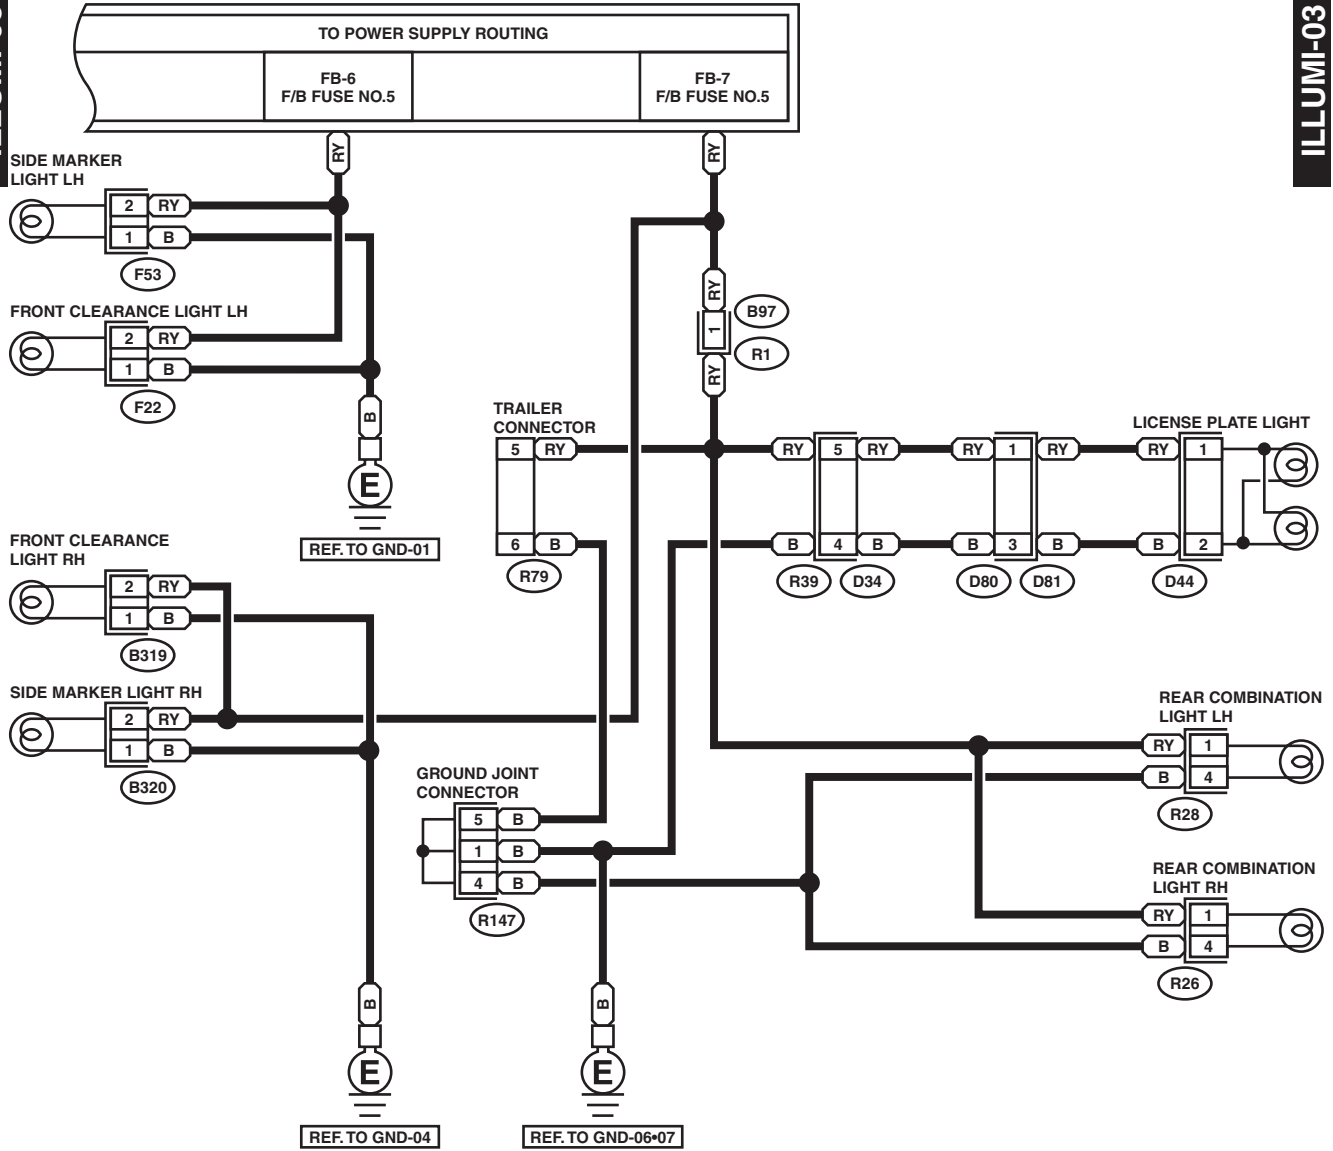

CLEARANCE LIGHT AND ILLUMINATION LIGHT SYSTEM

WIRING SYSTEM

24. Clearance Light and Illumination Light System

A: WIRING DIAGRAM

WI-03065

CLEARANCE LIGHT AND ILLUMINATION LIGHT SYSTEM

WIRING SYSTEM

ILLUMI-02

ILLUMI-02

ILLUMI-01 D
ILLUMI-01 A

ILLUMI-01 C
ILLUMI-01 B

i59 (GREEN)

i22

A: i12 (GREEN)

B36

B: i10 (GREEN)

1	2	3	4	5	6	7
---	---	---	---	---	---	---

1	2	3	4
5	6	7	8

1	2	3	4	5	6
7	8	9	10	11	12
13	14				

1	2	3	4	5	6	7	8	9	10	11		
12	13	14	15	16	17	18	19	20	21	22	23	24

1	2	3	4	5	6	7	8	9	10	11	12	13	14		
15	16	17	18	19	20	21	22	23	24	25	26	27	28	29	30

B38

1	2	3	4	5	6	7	8	9			
10	11	12	13	14	15	16	17	18	19	20	21
22	23	24	25	26	27	28	29	30	31	32	

WI-03066

CLEARANCE LIGHT AND ILLUMINATION LIGHT SYSTEM

WIRING SYSTEM

ILLUMI-03

ILLUMI-03

WI-03067