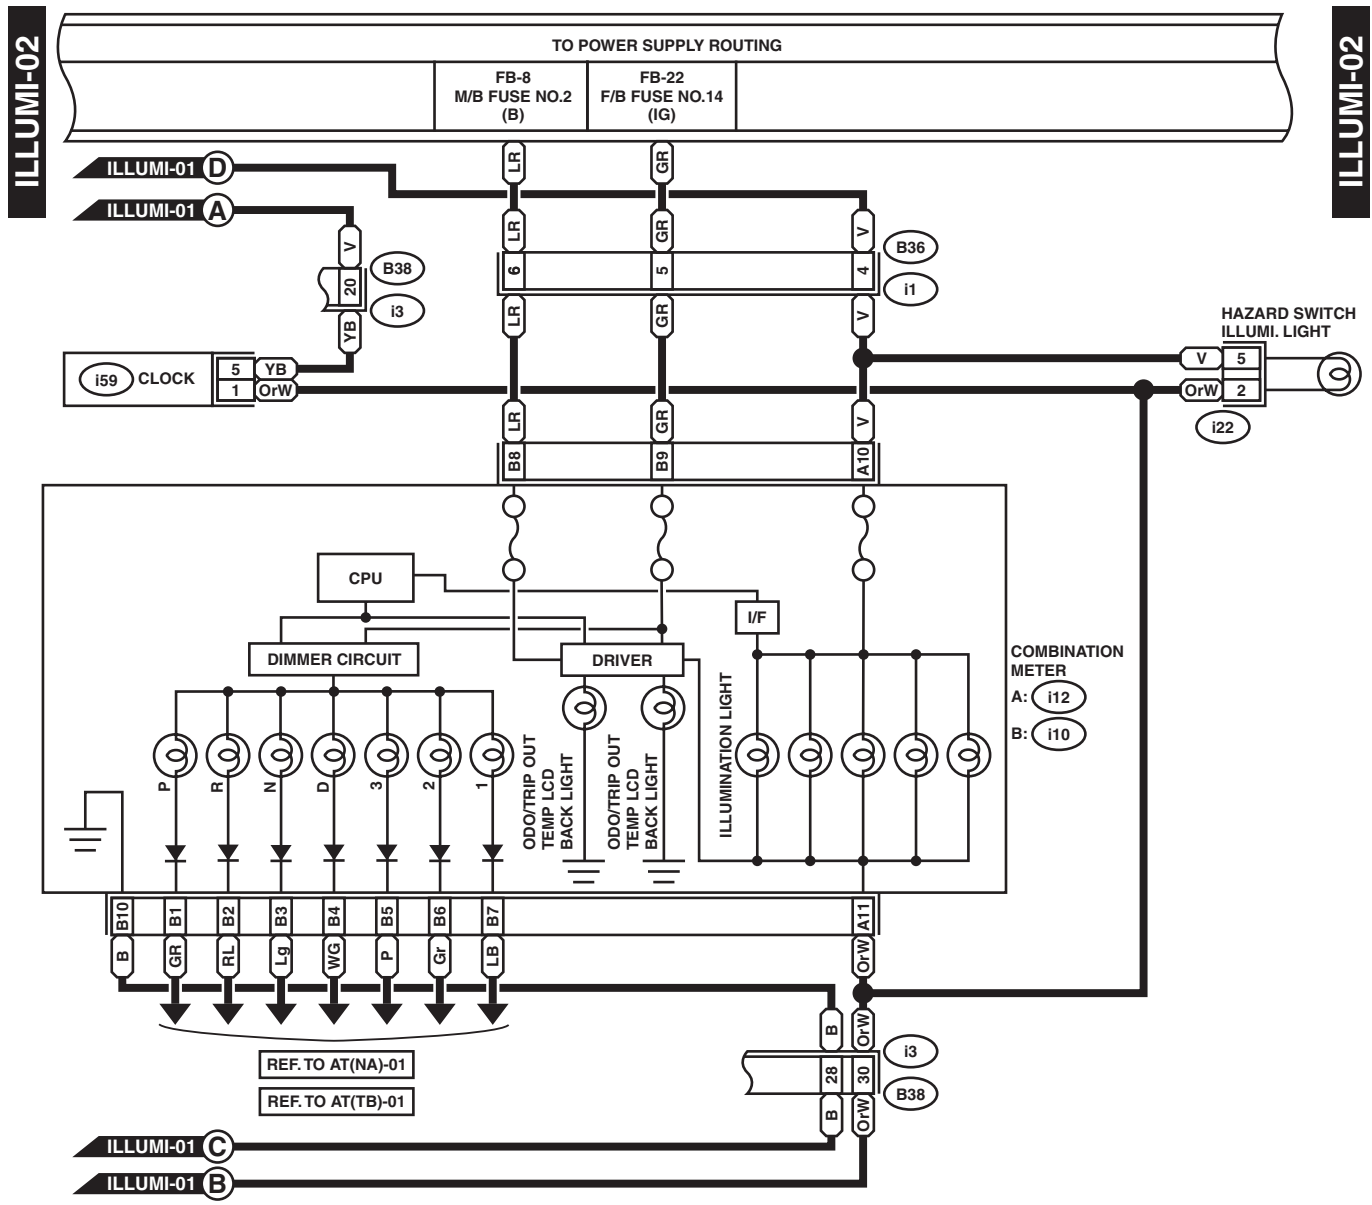

CLEARANCE LIGHT AND ILLUMINATION LIGHT SYSTEM

WIRING SYSTEM

24. Clearance Light and Illumination Light System

A: WIRING DIAGRAM

WI-03065

CLEARANCE LIGHT AND ILLUMINATION LIGHT SYSTEM

WIRING SYSTEM

ILLUMI-02

ILLUMI-02

ILLUMI-01 D
ILLUMI-01 A

ILLUMI-01 C
ILLUMI-01 B

i59 (GREEN)

i22

A: i12 (GREEN)

B36

B: i10 (GREEN)

1	2	3	4	5	6	7
---	---	---	---	---	---	---

1	2	3	4
5	6	7	8

1	2	3	4	5	6
7	8	9	10	11	12
13	14				

1	2	3	4	5	6	7	8	9	10	11		
12	13	14	15	16	17	18	19	20	21	22	23	24

1	2	3	4	5	6	7	8	9	10	11	12	13	14		
15	16	17	18	19	20	21	22	23	24	25	26	27	28	29	30