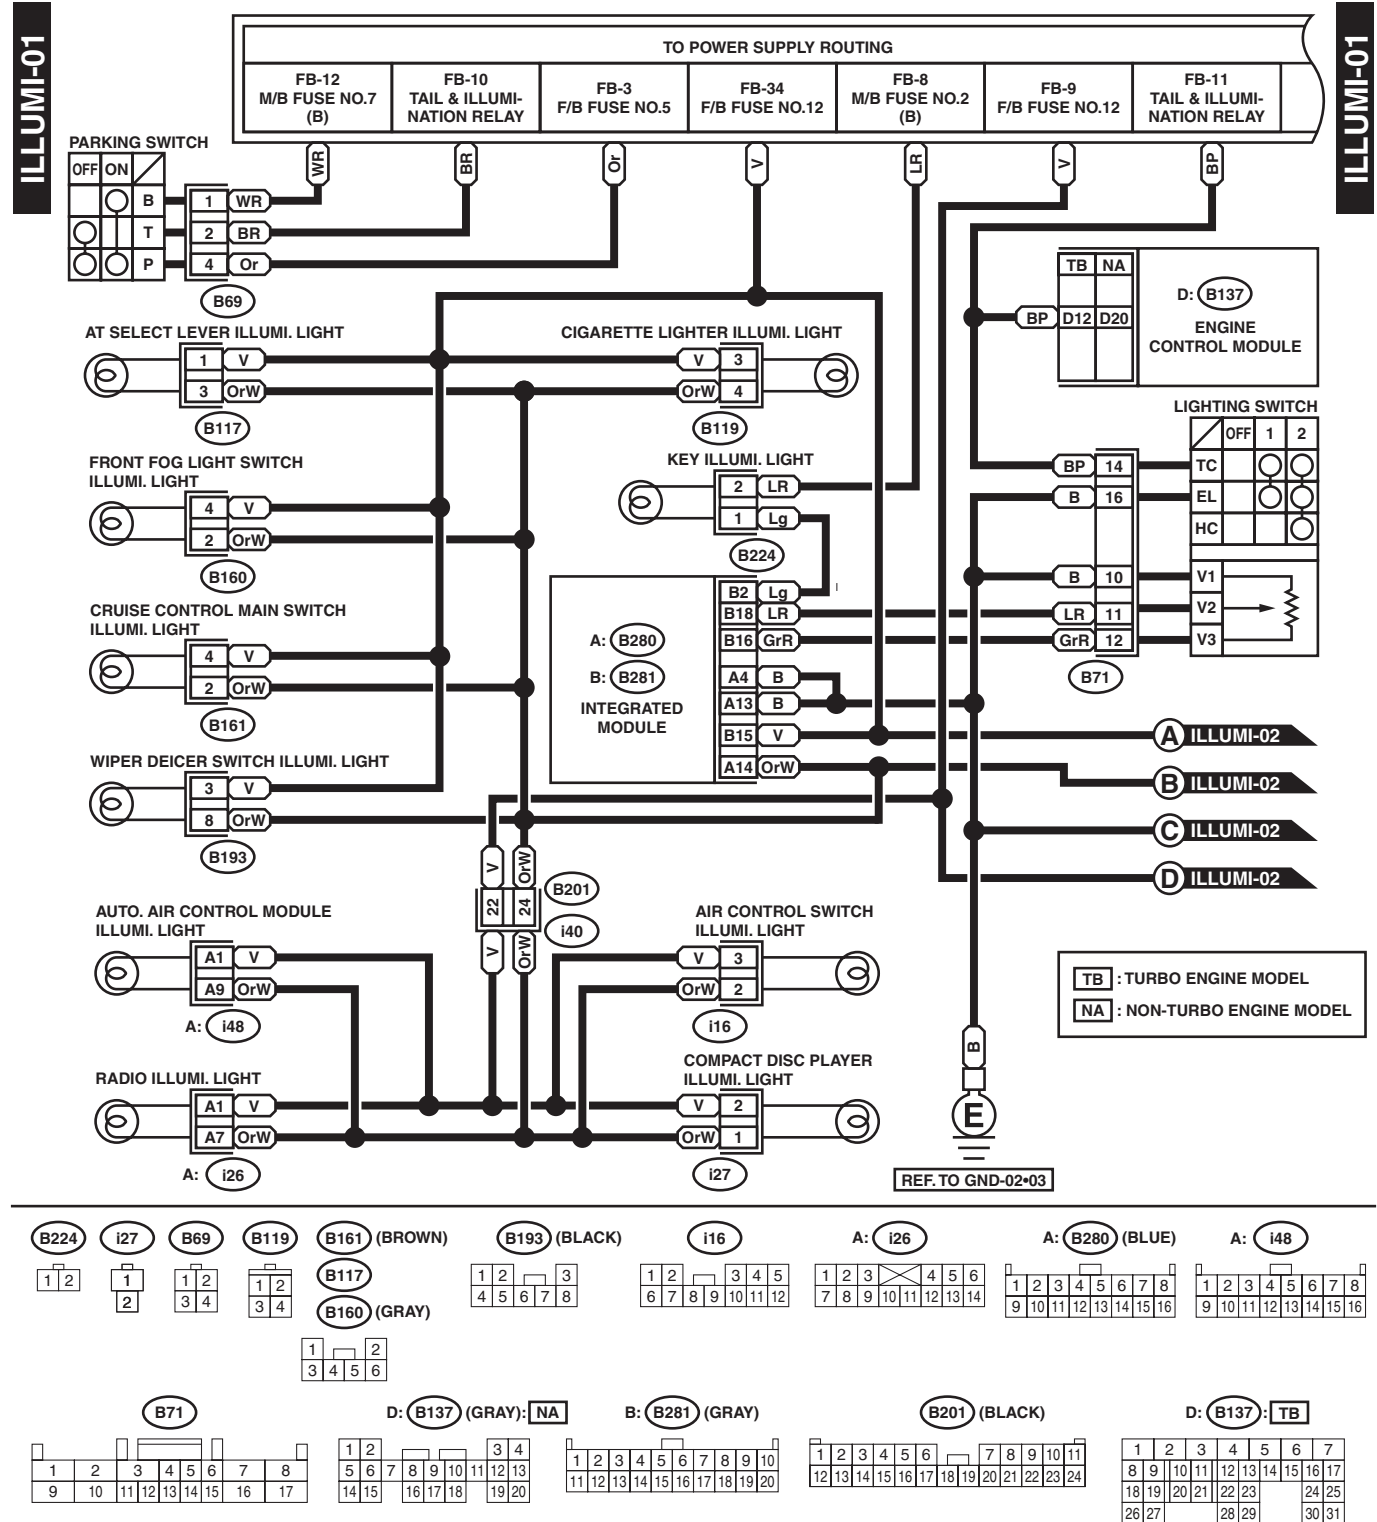

CLEARANCE LIGHT AND ILLUMINATION LIGHT SYSTEM

WIRING SYSTEM

24. Clearance Light and Illumination Light System

A: WIRING DIAGRAM

WI-03065

CLEARANCE LIGHT AND ILLUMINATION LIGHT SYSTEM

WIRING SYSTEM

ILLUMI-02

ILLUMI-02

ILLUMI-01 D
ILLUMI-01 A

ILLUMI-01 C
ILLUMI-01 B

i59 (GREEN)

i22

A: i12 (GREEN)

B36

B: i10 (GREEN)

1	2	3	4	5	6	7
---	---	---	---	---	---	---

1	2	3	4
5	6	7	8

1	2	3	4	5	6
7	8	9	10	11	12
13	14				

1	2	3	4	5	6	7	8	9	10	11		
12	13	14	15	16	17	18	19	20	21	22	23	24

1	2	3	4	5	6	7	8	9	10	11	12	13	14		
15	16	17	18	19	20	21	22	23	24	25	26	27	28	29	30

B38

1	2	3	4	5	6	7	8	9			
10	11	12	13	14	15	16	17	18	19	20	21
22	23	24	25	26	27	28	29	30	31	32	

WI-03066

CLEARANCE LIGHT AND ILLUMINATION LIGHT SYSTEM

WIRING SYSTEM

ILLUMI-03

ILLUMI-03

WI-03067