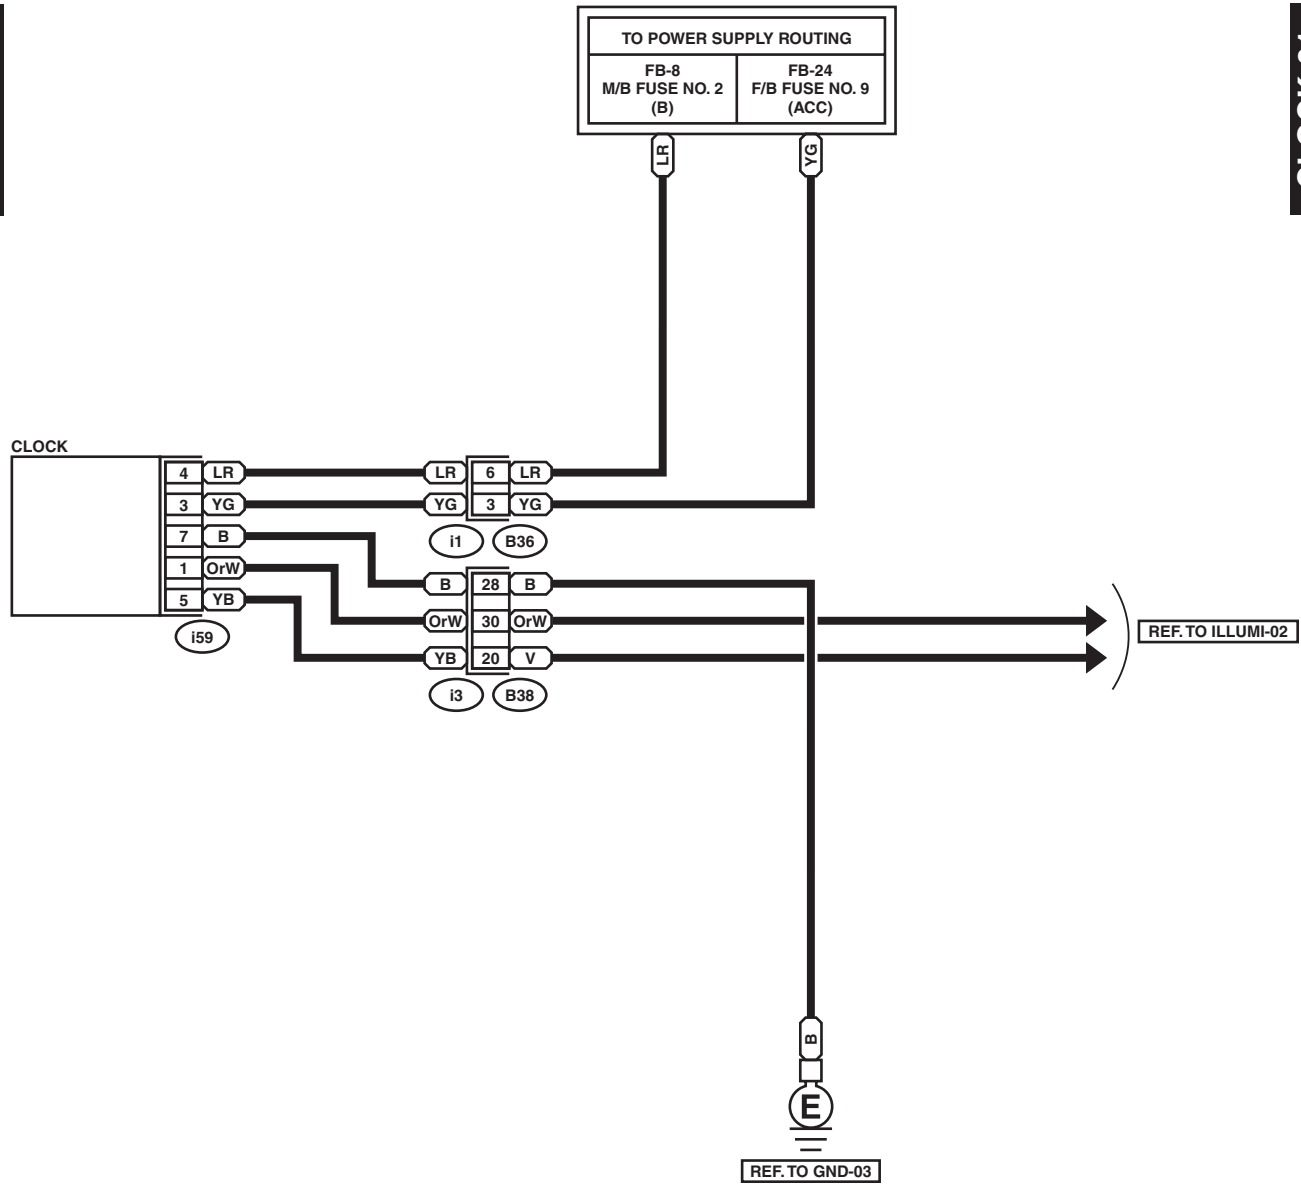

12.Clock System

A: WIRING DIAGRAM

CLOCK-01

CLOCK-01

i59 (GREEN)

1	2	3	4	5	6	7
---	---	---	---	---	---	---

B36

1	2	3	4	5		6	7	8	9	10	11	
12	13	14	15	16	17	18	19	20	21	22	23	24

B38

1	2	3	4		5	6	7	8	9		
10	11	12	13	14	15	16	17	18	19	20	21
22	23	24	25	26	27	28	29	30	31	32	