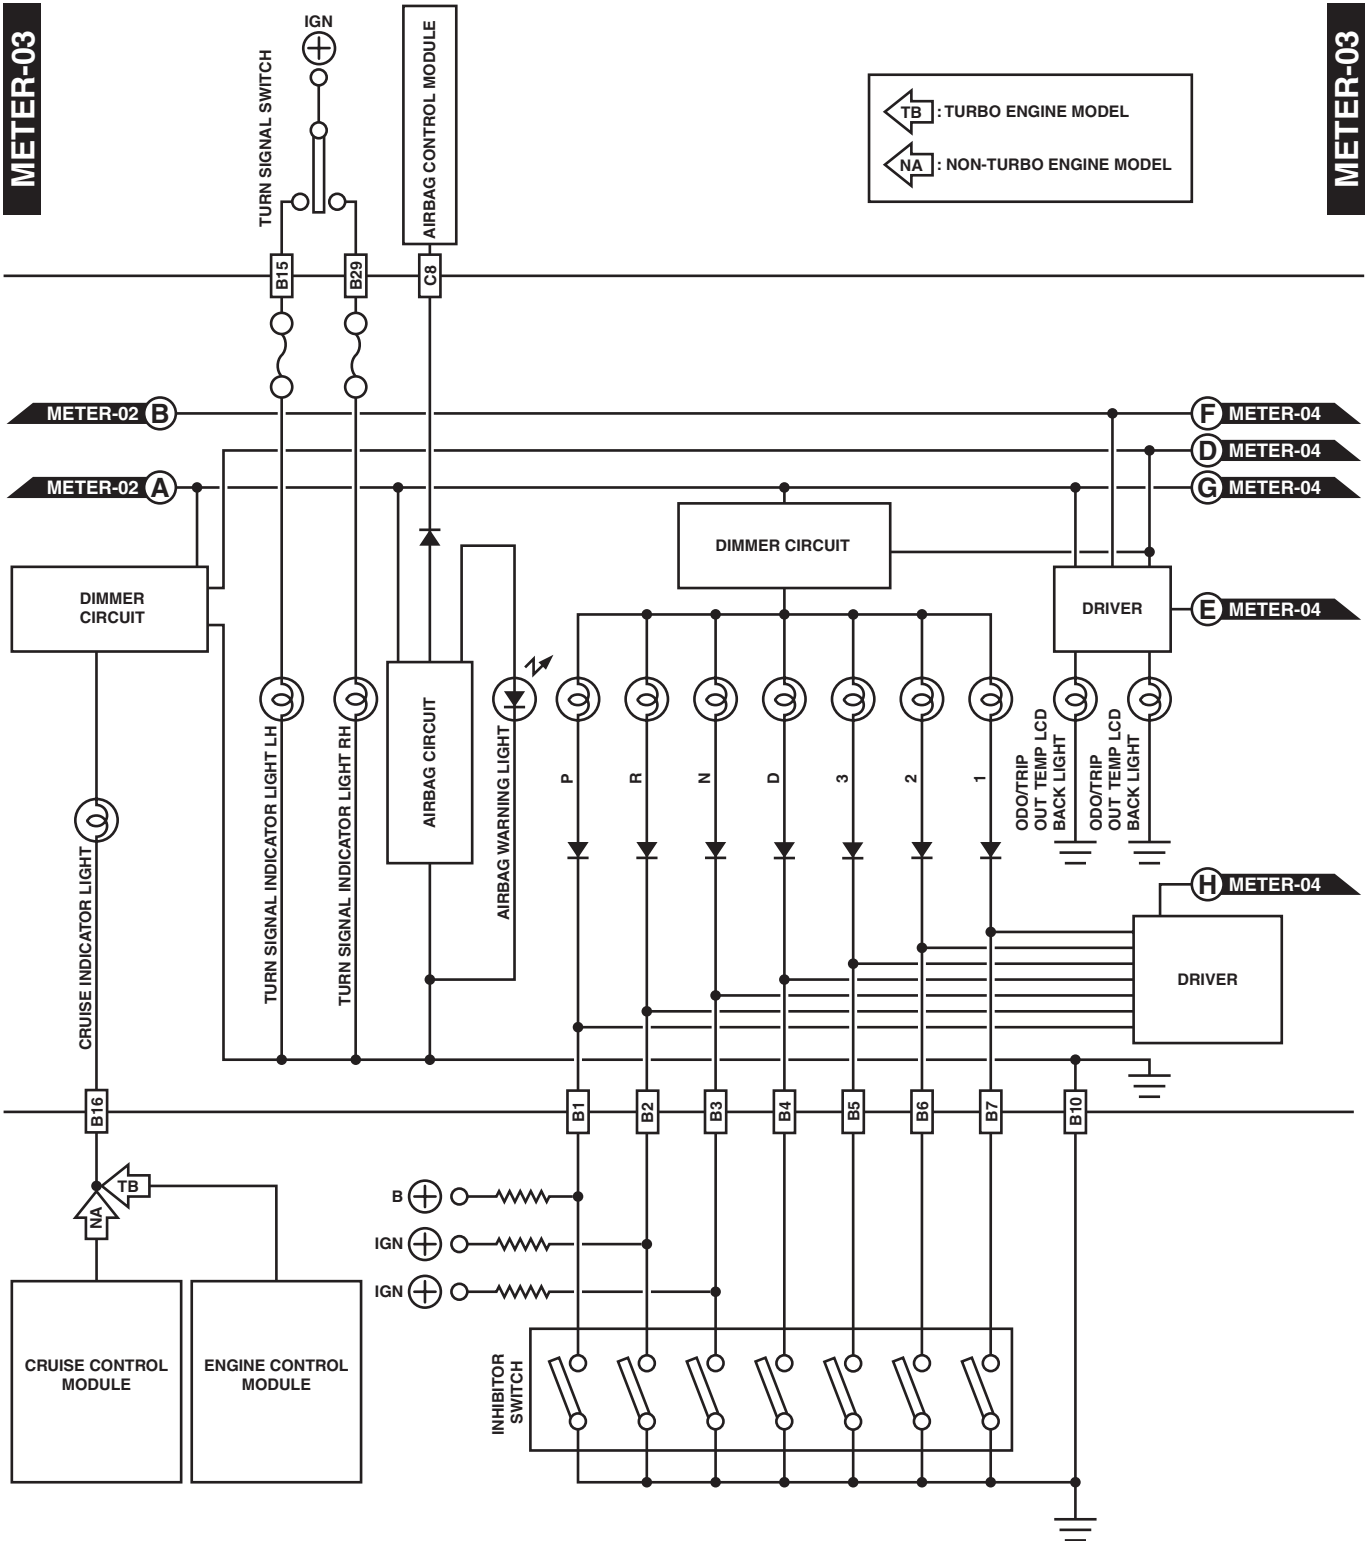

COMBINATION METER

WIRING SYSTEM

13. Combination Meter

A: WIRING DIAGRAM

METER-01

METER-01

WI-00156

COMBINATION METER

WIRING SYSTEM

METER-02

METER-02

WI-00157

COMBINATION METER

WIRING SYSTEM

WI-03024

COMBINATION METER

WIRING SYSTEM

WI-03025