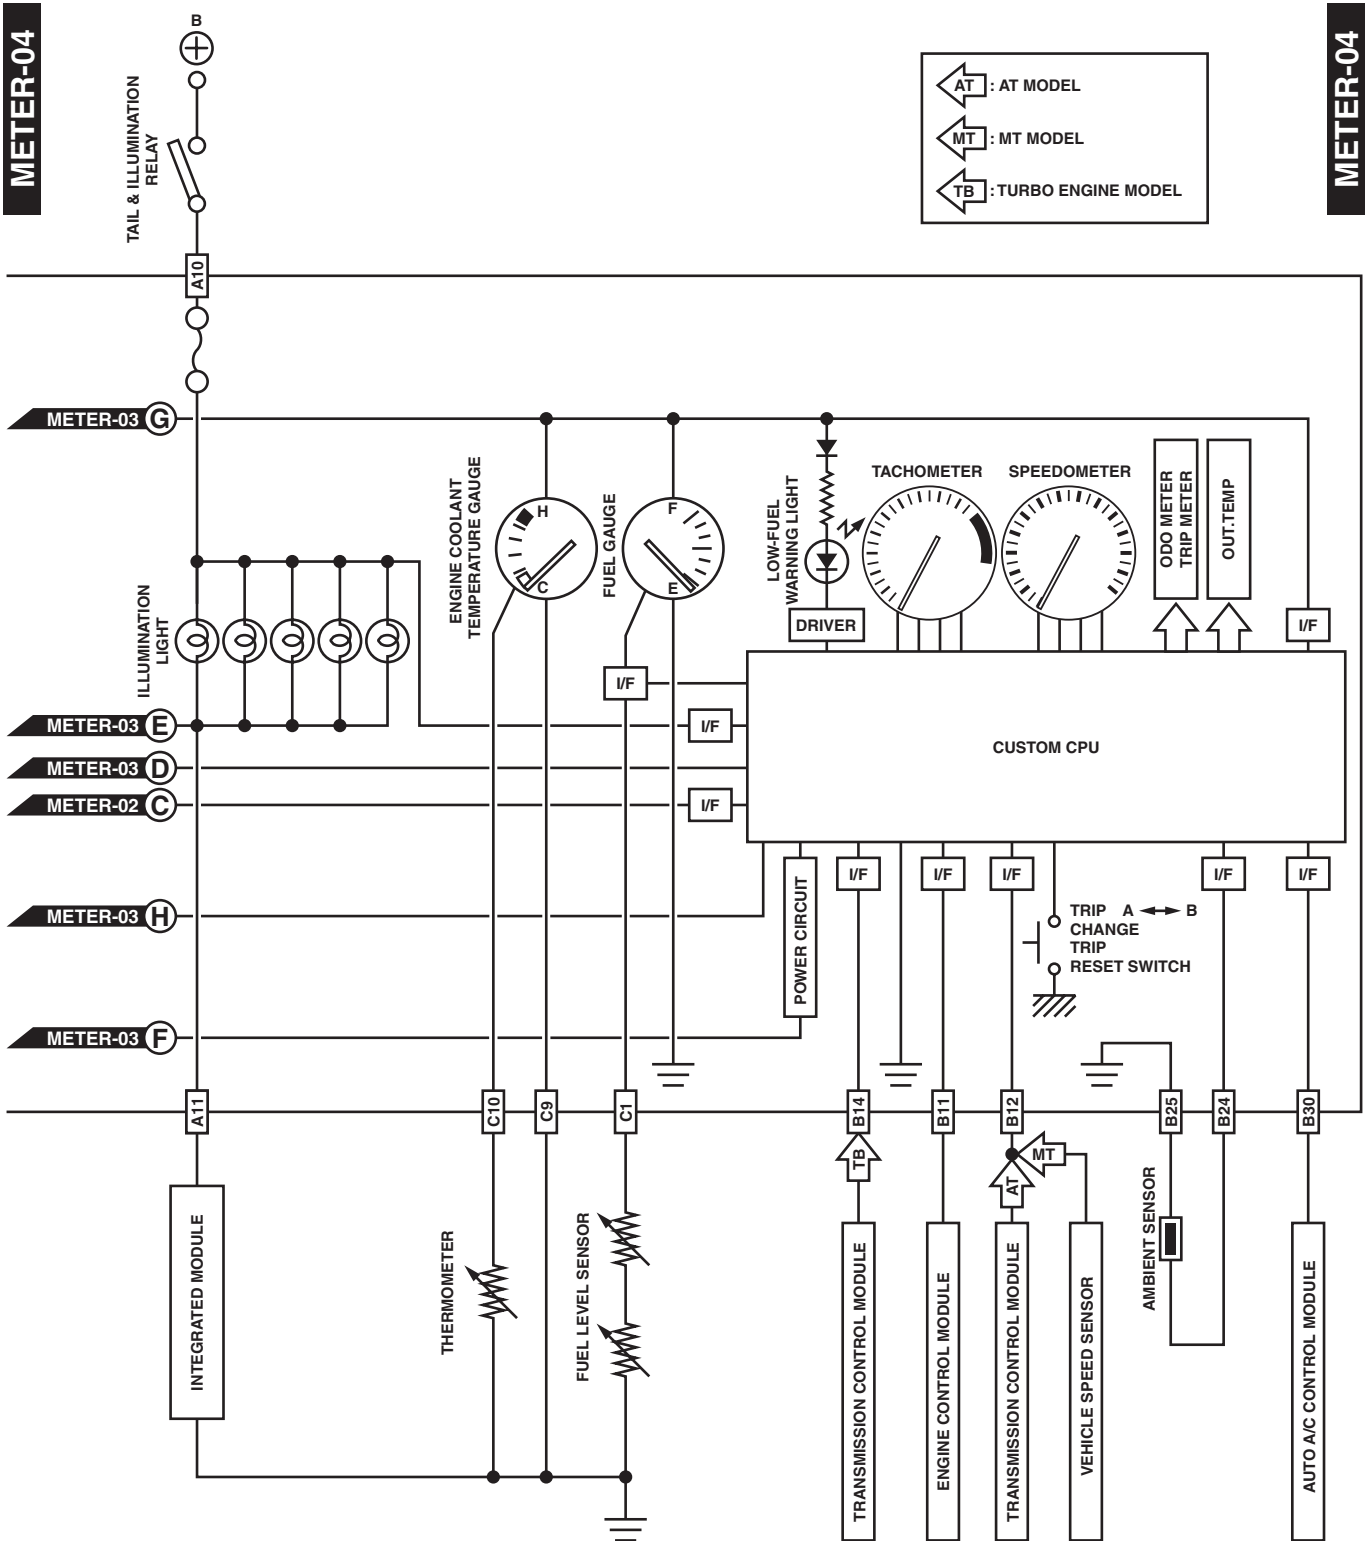

COMBINATION METER

WIRING SYSTEM

13. Combination Meter

A: WIRING DIAGRAM

METER-01

METER-01

WI-00156

COMBINATION METER

WIRING SYSTEM

METER-02

METER-02

WI-00157

COMBINATION METER

WIRING SYSTEM

WI-03024

COMBINATION METER

WIRING SYSTEM

WI-03025