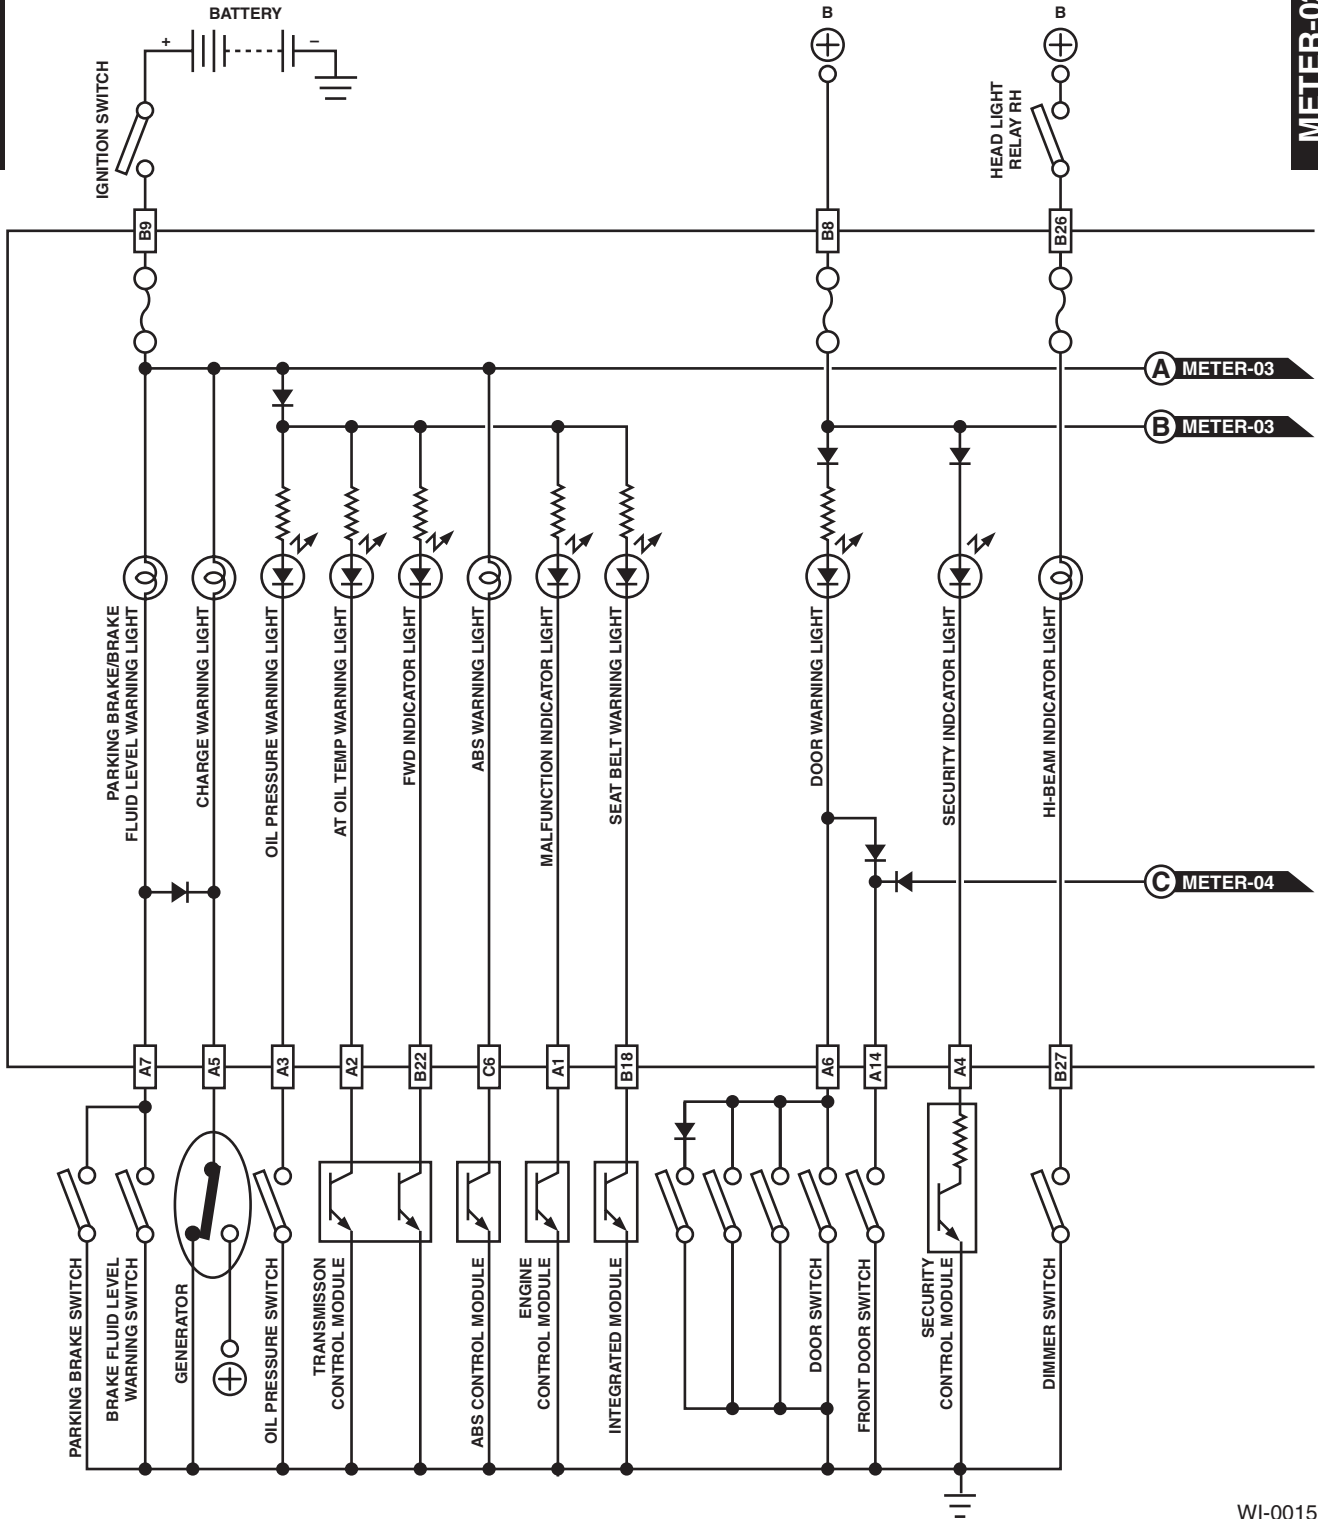

COMBINATION METER

WIRING SYSTEM

13. Combination Meter

A: WIRING DIAGRAM

METER-01

METER-01

WI-00156

COMBINATION METER

WIRING SYSTEM

METER-02

METER-02

WI-00157

COMBINATION METER

WIRING SYSTEM

WI-03024

COMBINATION METER

WIRING SYSTEM

WI-03025