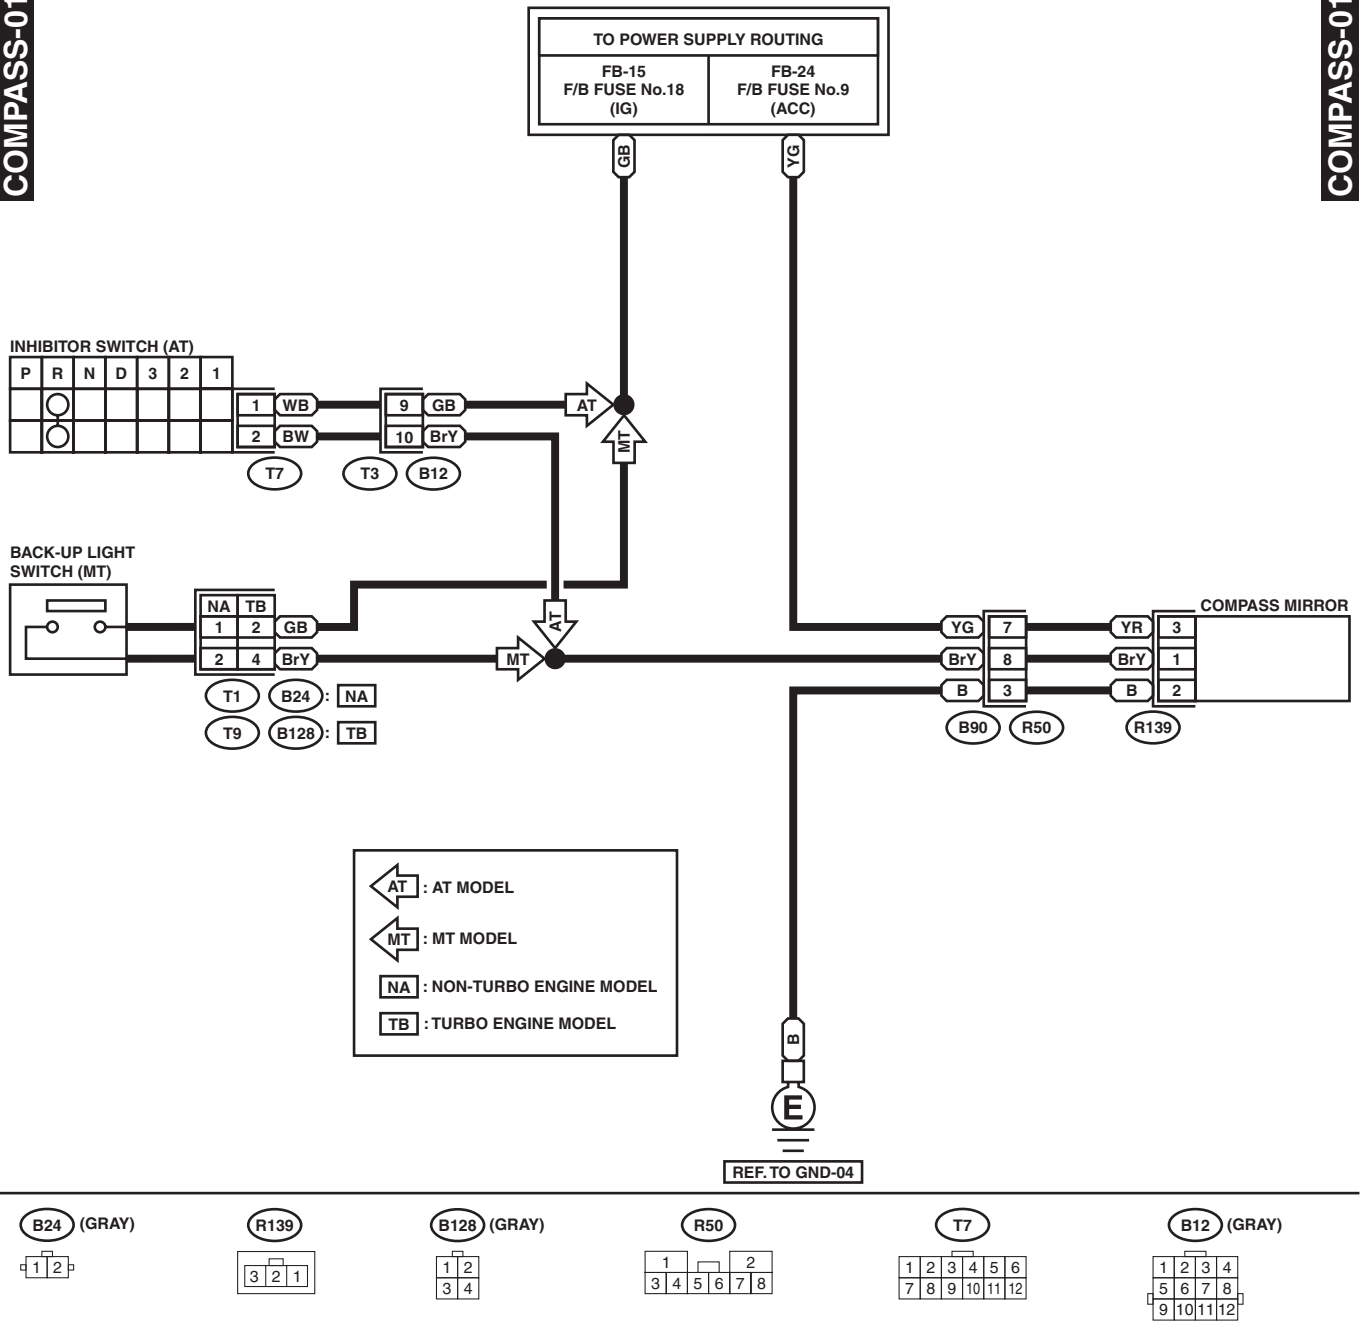

COMPASS MIRROR SYSTEM

WIRING SYSTEM

14. Compass Mirror System

A: WIRING DIAGRAM

COMPASS-01

COMPASS-01

WI-03026