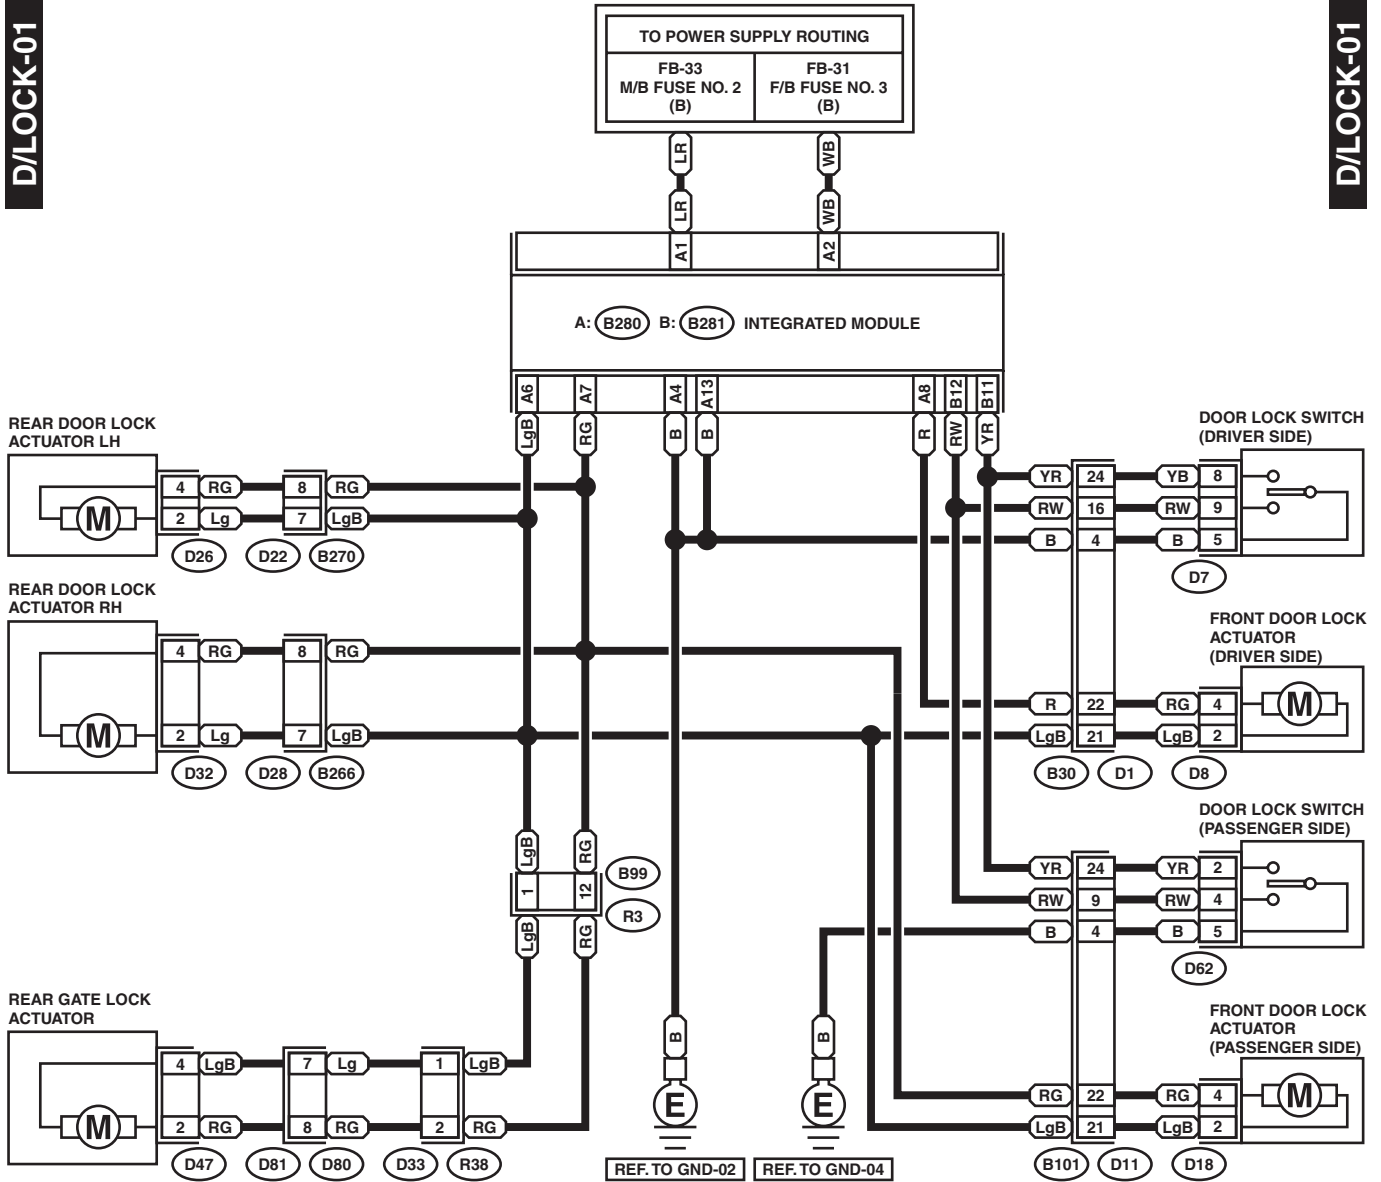

DOOR LOCK SYSTEM

WIRING SYSTEM

16. Door Lock System

A: WIRING DIAGRAM

D/LOCK-01

D/LOCK-01

WI-03034