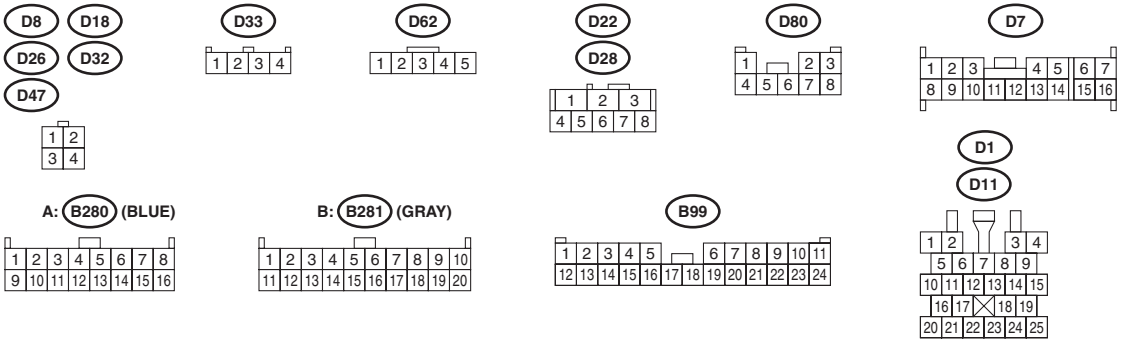

DOOR LOCK SYSTEM

WIRING SYSTEM

16. Door Lock System

A: WIRING DIAGRAM

D/LOCK-01

D/LOCK-01

WI-03034