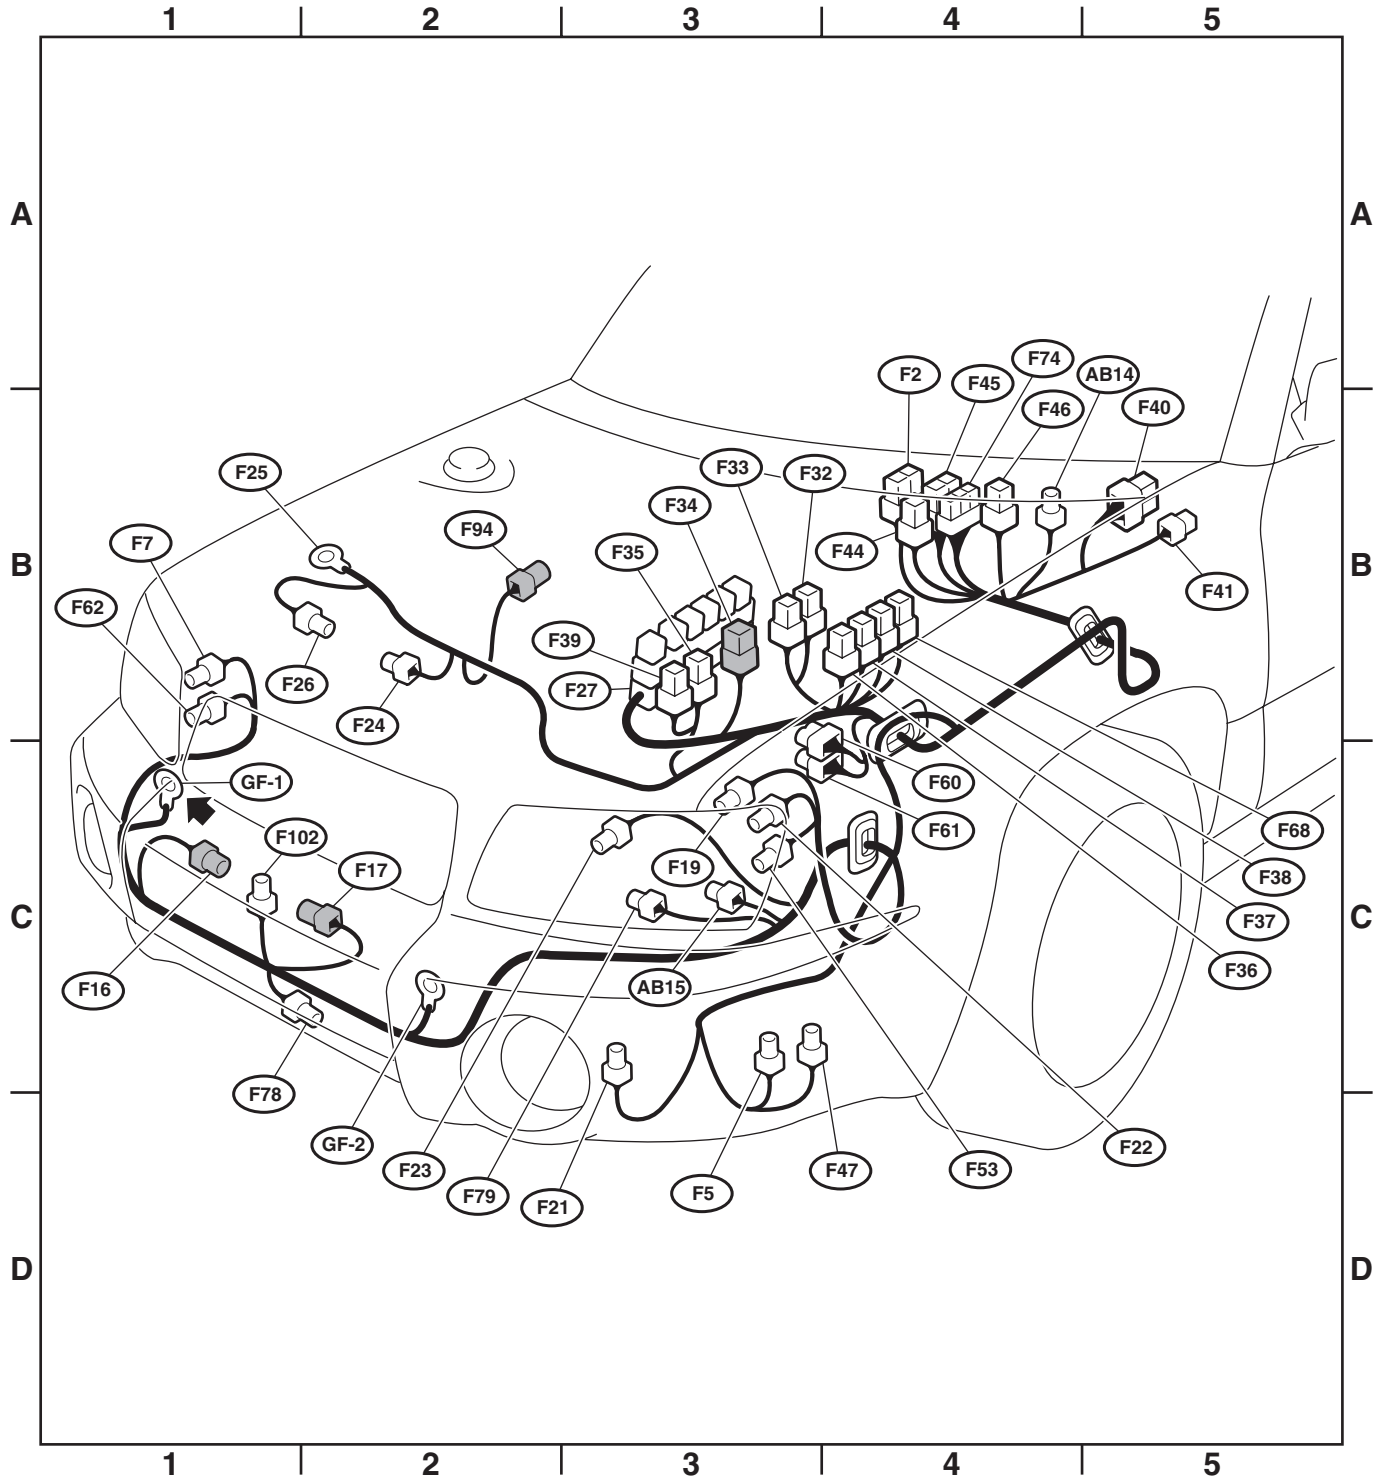

FRONT WIRING HARNESS

WIRING SYSTEM

• Front Sub Sensor Harness

Connector				Connecting to	
No.	Pole	Color	Area	No.	Name
AB14	2	Yellow	B-4	AB13	Airbag wiring harness
AB15	2	Yellow	C-3		Front sub sensor LH

WI-03097