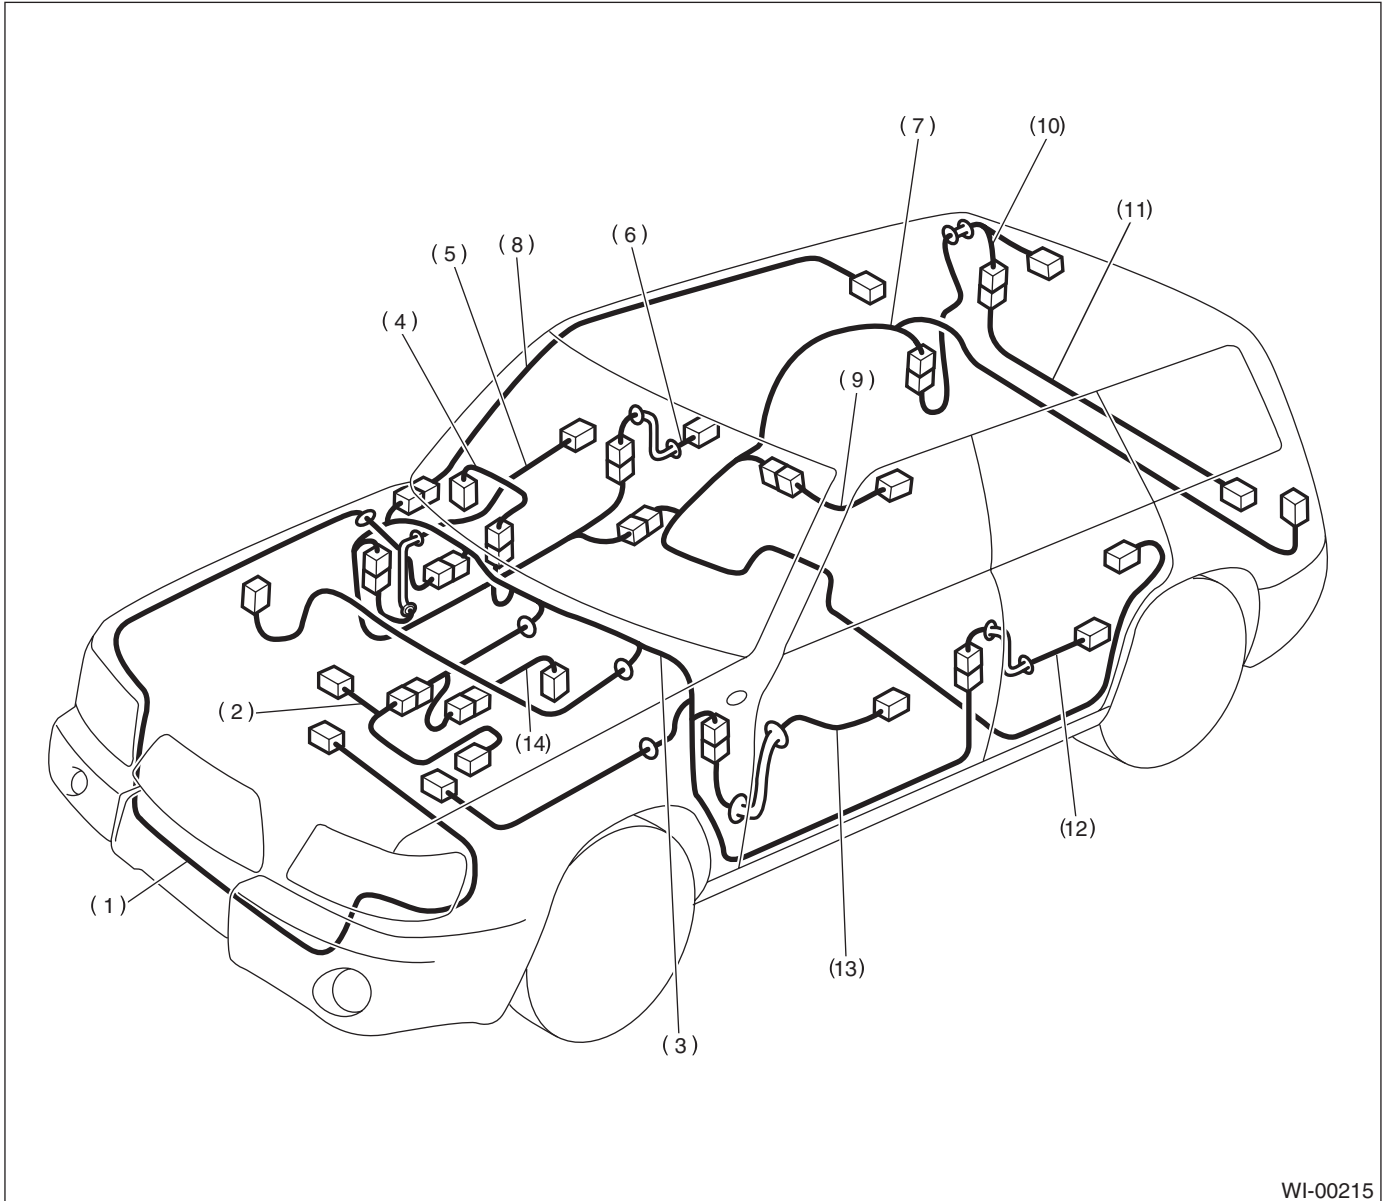

46. Harness Components Location

A: LOCATION

WI-00215

- | | | |
|-------------------------------------|-------------------------|-------------------------|
| (1) Front wiring harness | (6) Rear door cord RH | (11) Trunk lid cord |
| (2) Engine wiring harness | (7) Rear wiring harness | (12) Front door cord LH |
| (3) Bulkhead wiring harness | (8) Roof cord | (13) Transmission cord |
| (4) Instrument panel wiring harness | (9) Fuel tank cord | |
| (5) Front door cord RH | (10) Rear gate cord | |