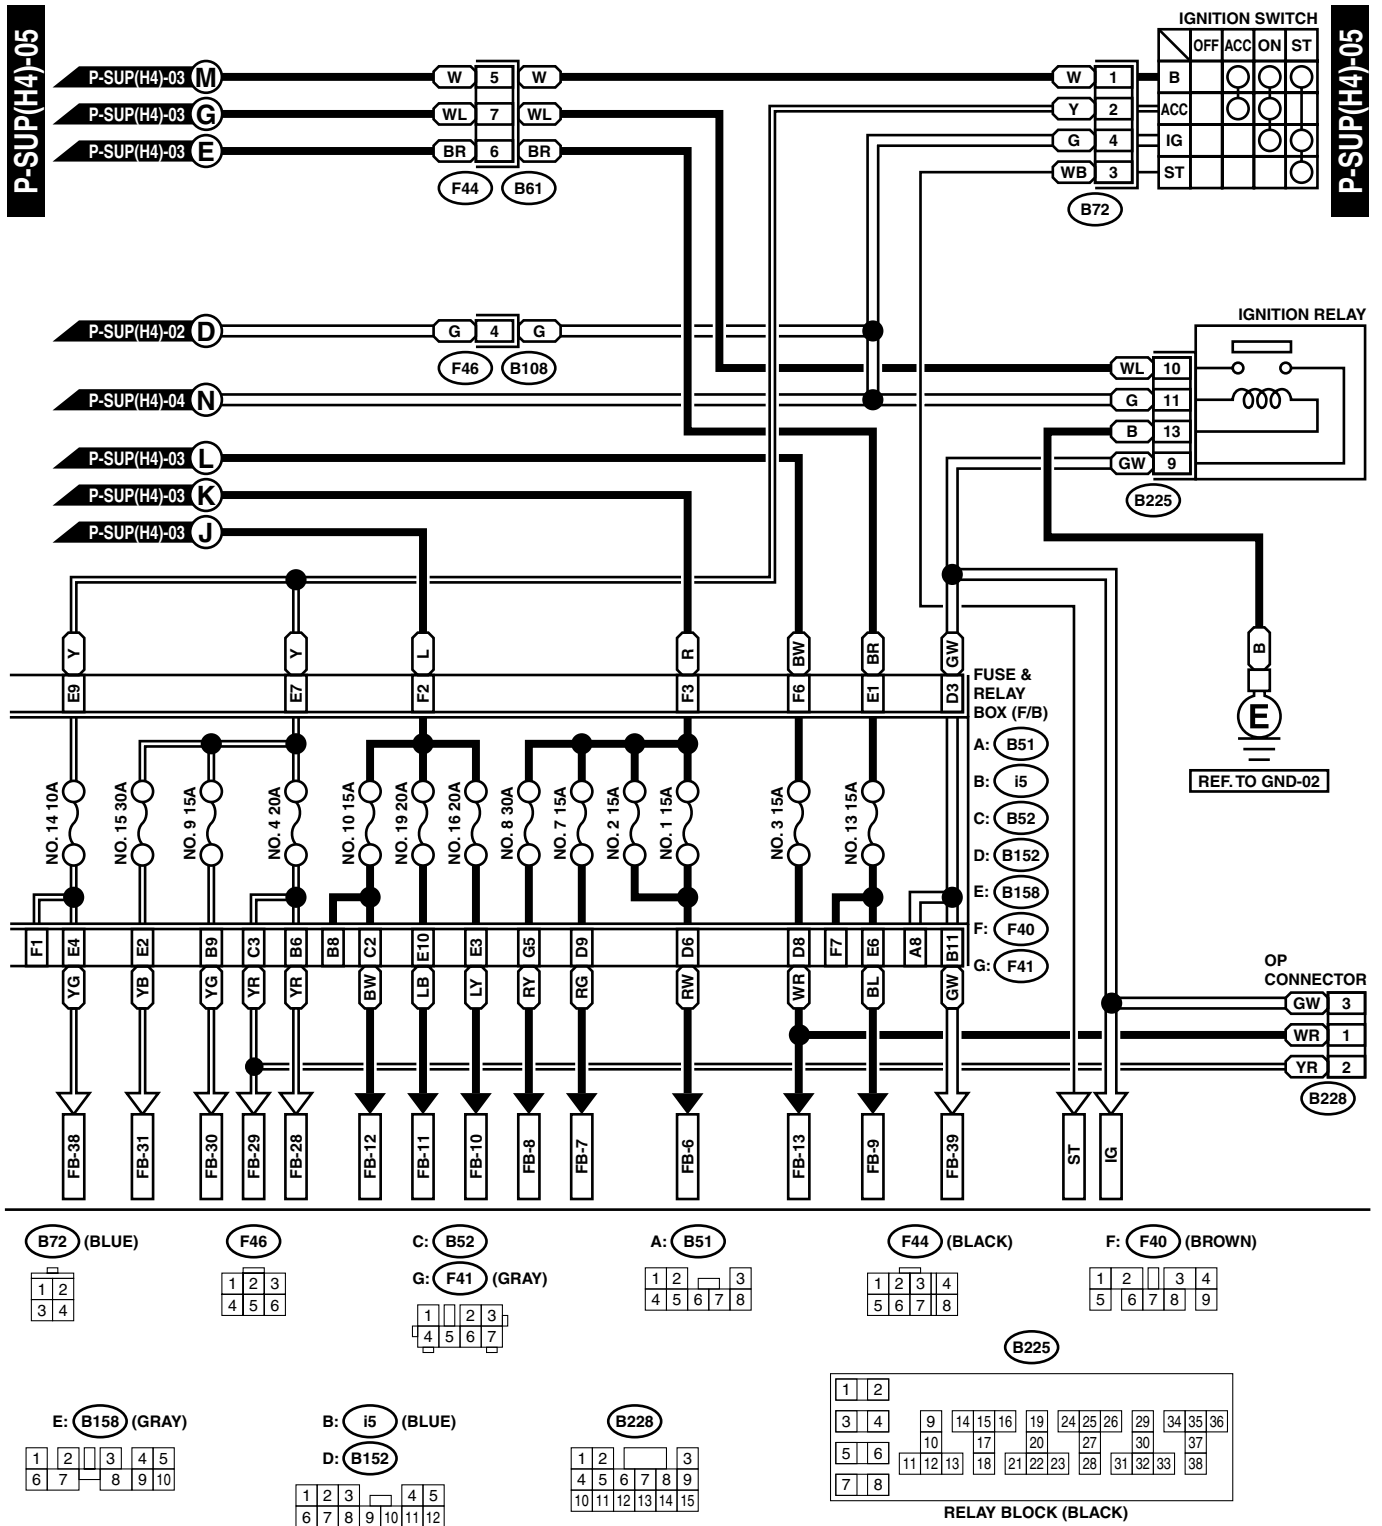

# POWER SUPPLY ROUTING

WIRING SYSTEM

WI-00506

# POWER SUPPLY ROUTING

WIRING SYSTEM

WI-03454

# POWER SUPPLY ROUTING

WIRING SYSTEM

WI-03455

# POWER SUPPLY ROUTING

WIRING SYSTEM

No.	Load
MB-1	Cargo Light Fuse (Seat heater/rear accessory power supply relay)
MB-2	Power window circuit breaker
MB-4	Data link connector Engine control module Main relay
MB-5	Cruise control sub switch Day time running light control module OP connector
MB-6	Horn switch Keyless entry control module Security horn relay SPORT shift switch
MB-7	Transmission control module (AT)
MB-8	Hazard switch Keyless entry control module Key warning switch Stop & turn module (Pick-up)
MB-9	Horn
MB-10	Headlight LH
MB-11	Combination meter Headlight RH
MB-12	A/C relay holder SBF holder
SBF-7	ABS control module
SBF-8	Oxygen sensor heater relay
ALT	Combination meter OP connector
IG	Check connector Ignition relay-2 Keyless entry control module OP connector Security control module Vehicle speed sensor (MT)
ST	Cruise control module Engine control module (AT) Inhibitor switch (AT) Interrupt relay Starter interlock relay
FB-1	ABS control module Main fan relay
FB-2	Parking switch Security control module
FB-3	Parking switch Security control module
FB-4	Combination meter Combination switch (Lighting) Hazard switch Keyless entry control module Rear combination light Stop & turn module (Pick-up) Trailer connector (Wagon)