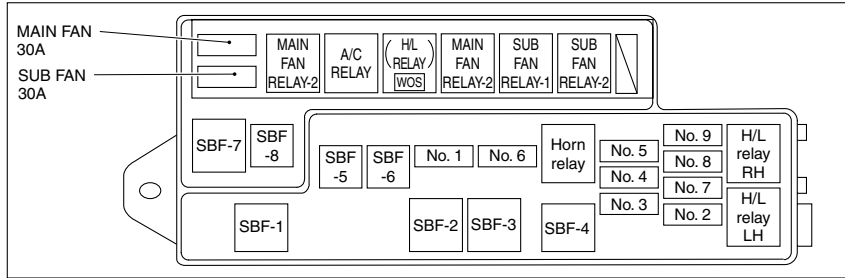

POWER SUPPLY ROUTING

WIRING SYSTEM

2. 6-CYLINDER ENGINE

P-SUP(H6)-01

P-SUP(H6)-01

MAIN FUSE BOX (M/B)