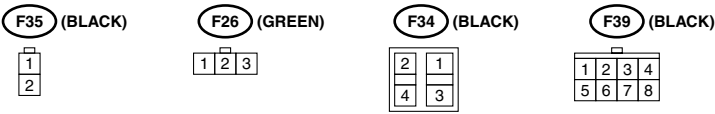

POWER SUPPLY ROUTING

WIRING SYSTEM

P-SUP(H4)-02

P-SUP(H4)-02

WI-03453