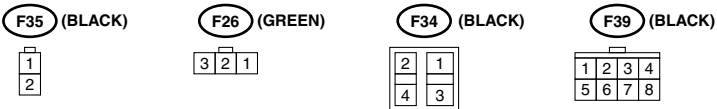

POWER SUPPLY ROUTING

WIRING SYSTEM

WI-00510