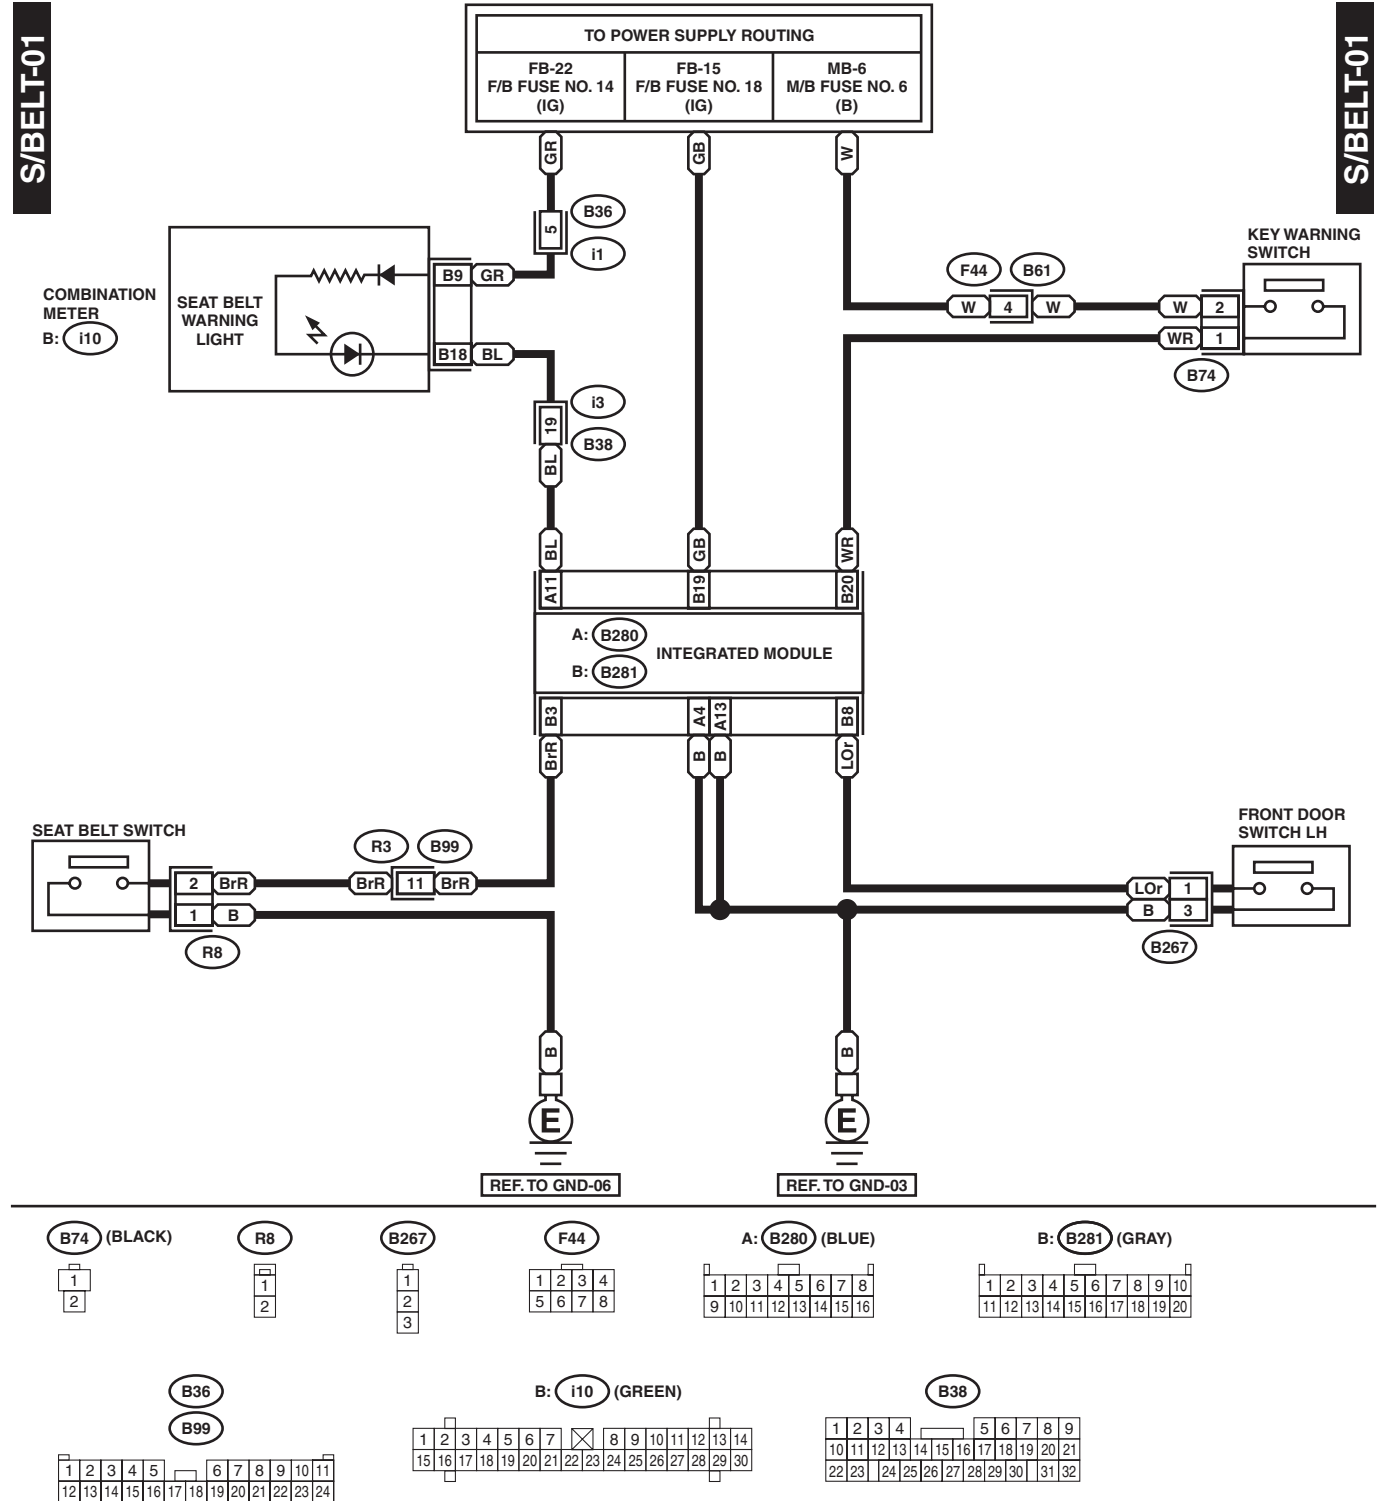

# SEAT BELT WARNING SYSTEM

WIRING SYSTEM

## 38.Seat Belt Warning System

### A: WIRING DIAGRAM

WI-03086