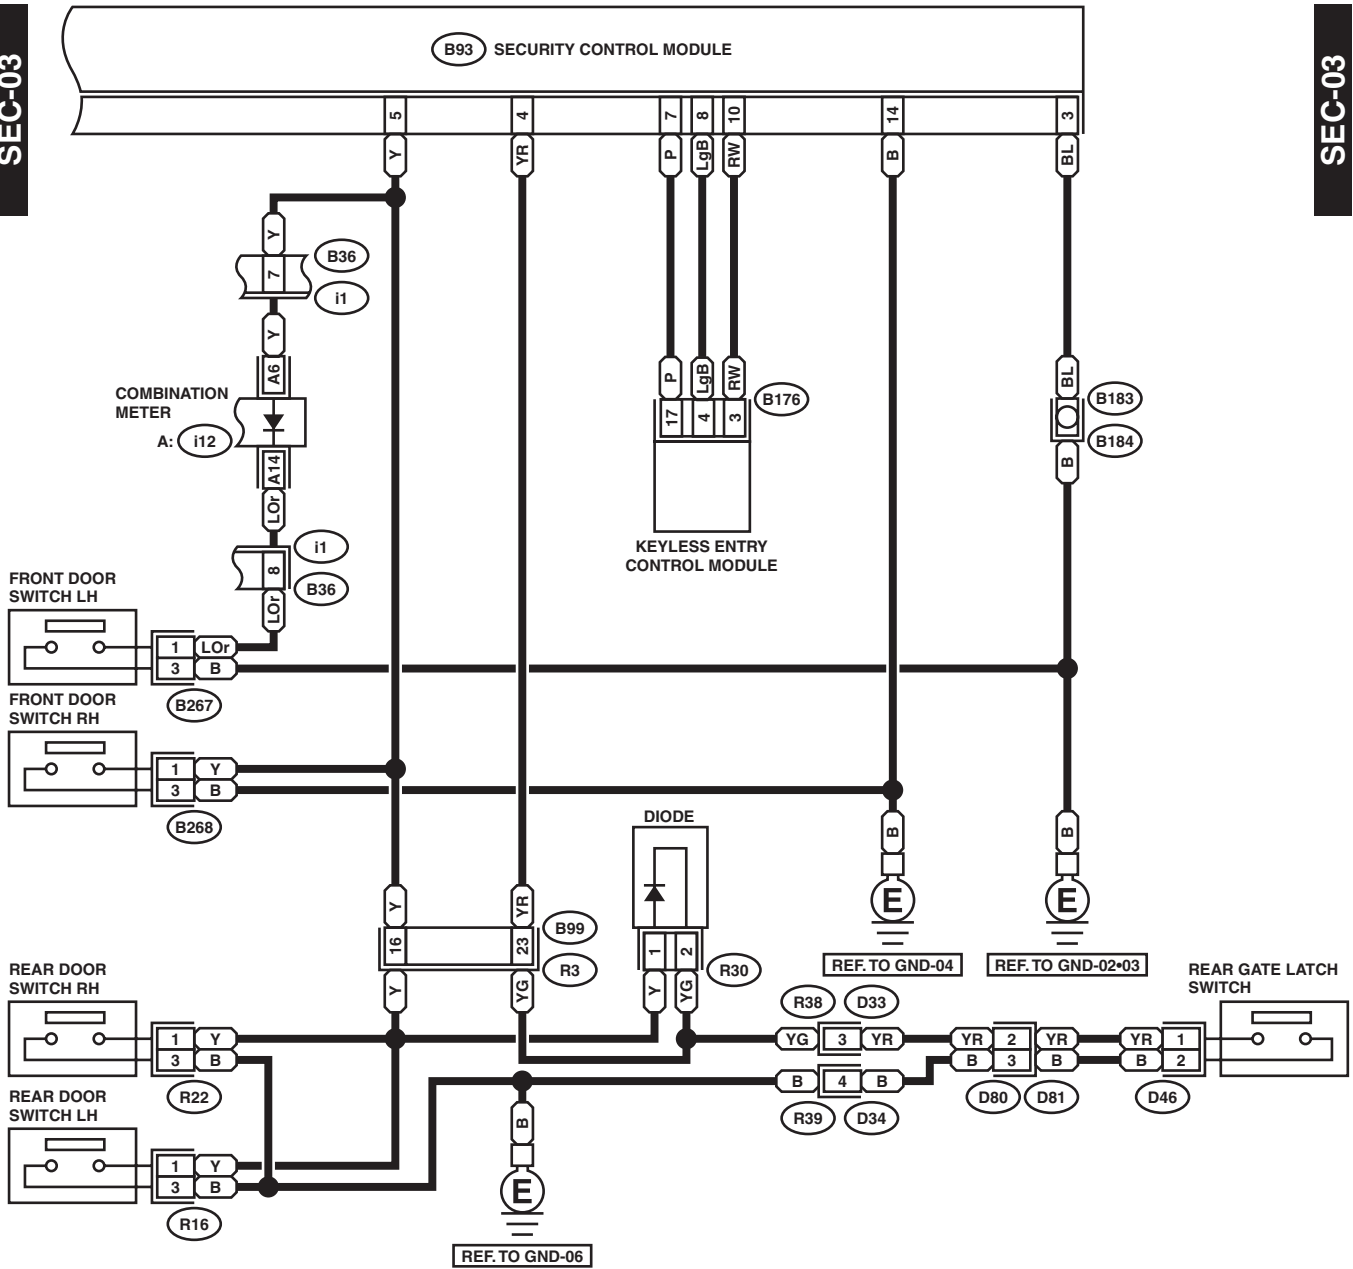

SECURITY SYSTEM

WIRING SYSTEM

40.Security System

A: WIRING DIAGRAM

WI-03088

SECURITY SYSTEM

WIRING SYSTEM

SEC-02

SEC-02

B236 (BLACK)

B243

A: i12 (GREEN)

F45

B93

B36

B: i10 (GREEN)

B38

WI-03089

SECURITY SYSTEM

WIRING SYSTEM

SEC-03

SEC-03

WI-03090