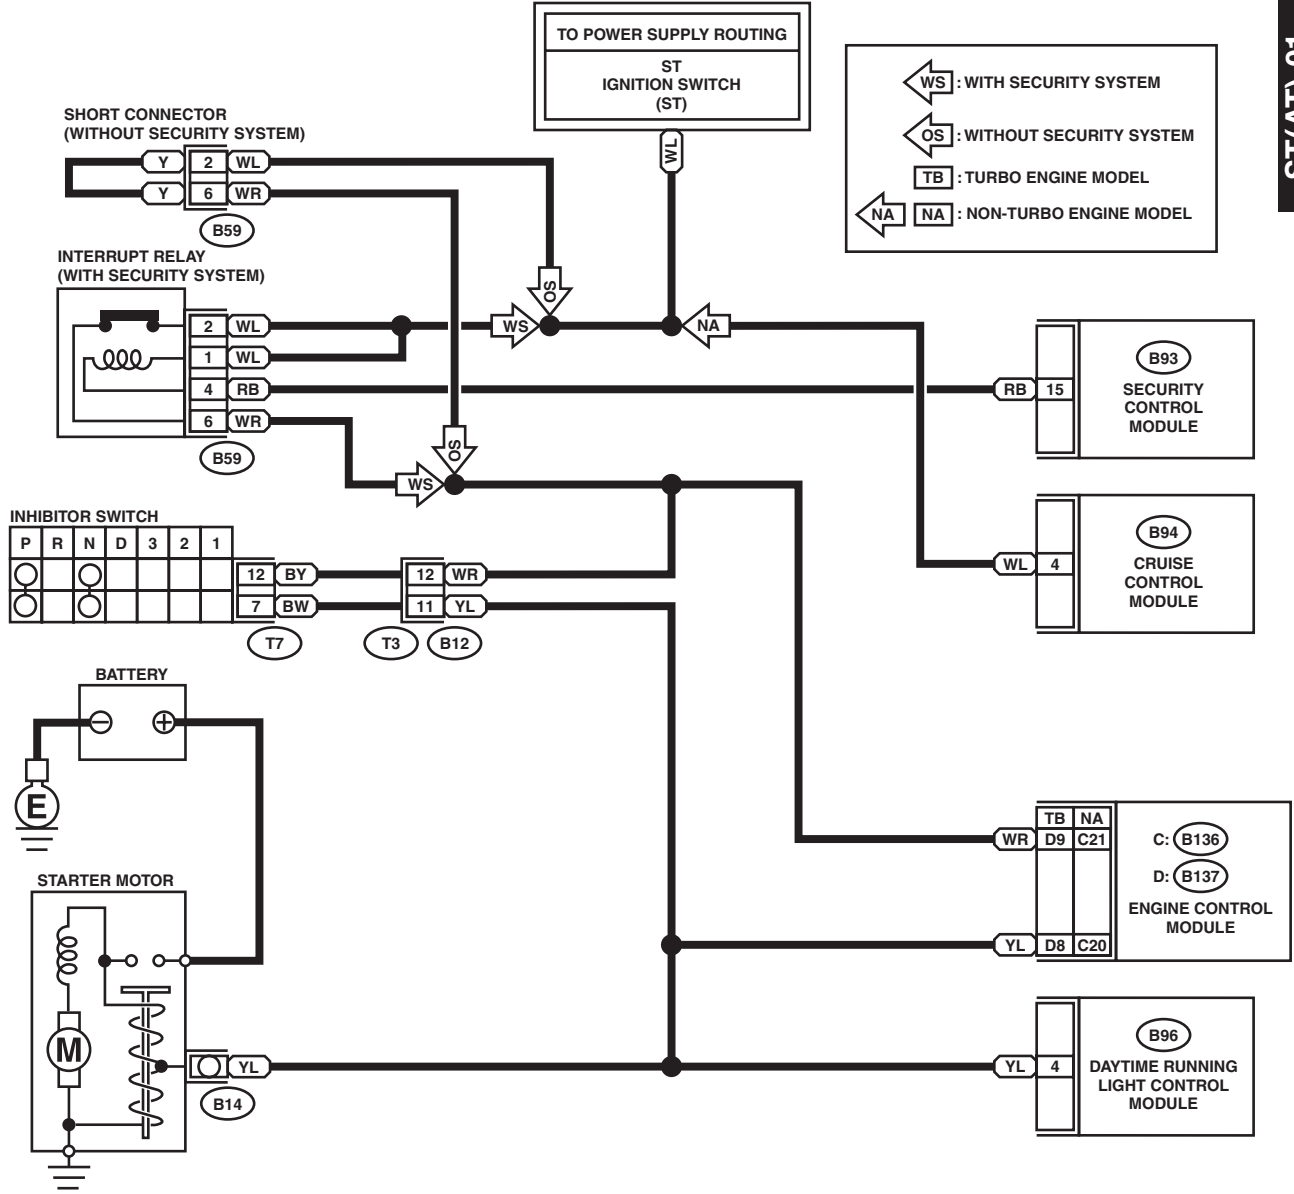

STARTER SYSTEM

WIRING SYSTEM

2. AT MODEL

ST(AT)-01

ST(AT)-01

WI-03092