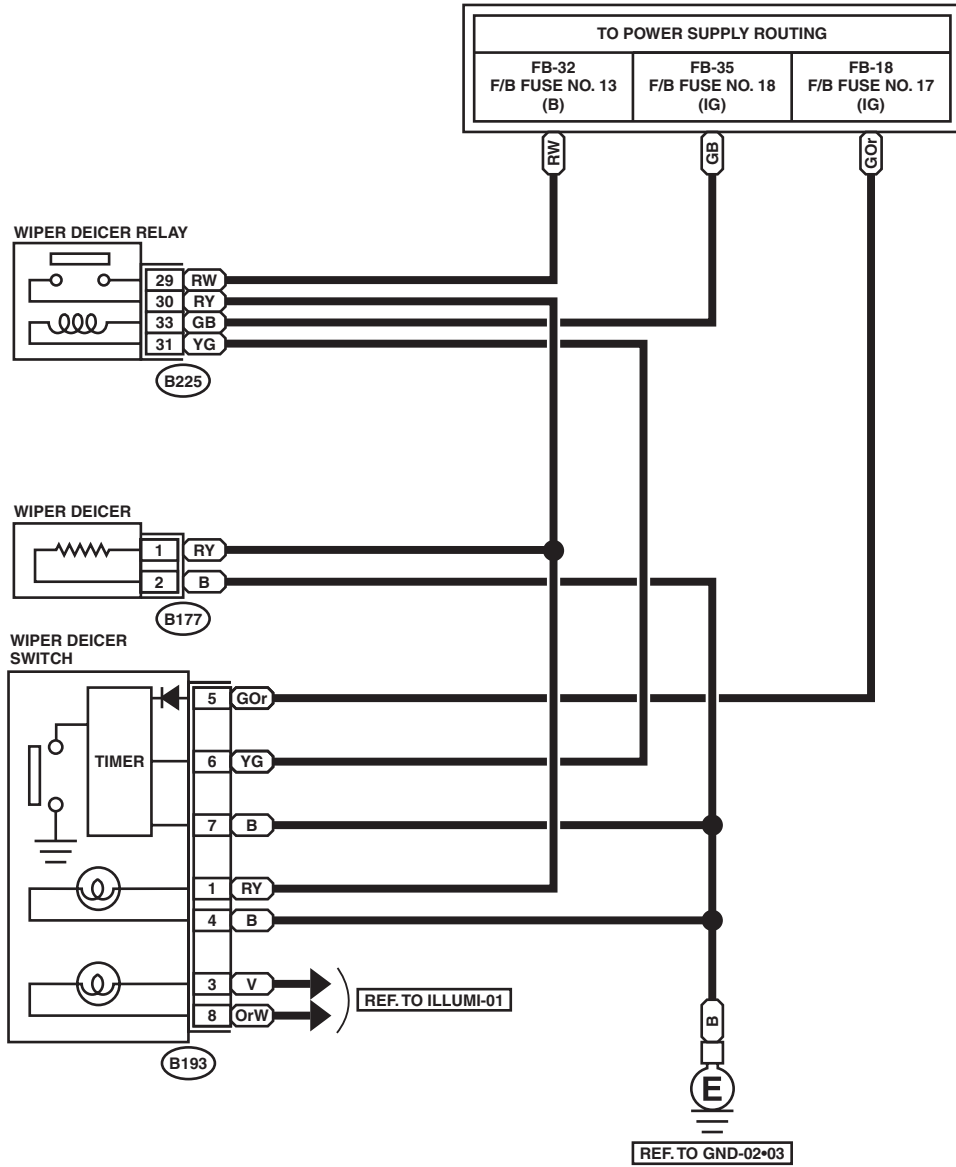

# WIPER DEICER SYSTEM

WIRING SYSTEM

## 45. Wiper Deicer System

### A: WIRING DIAGRAM

W/D-01

W/D-01

WI-03096