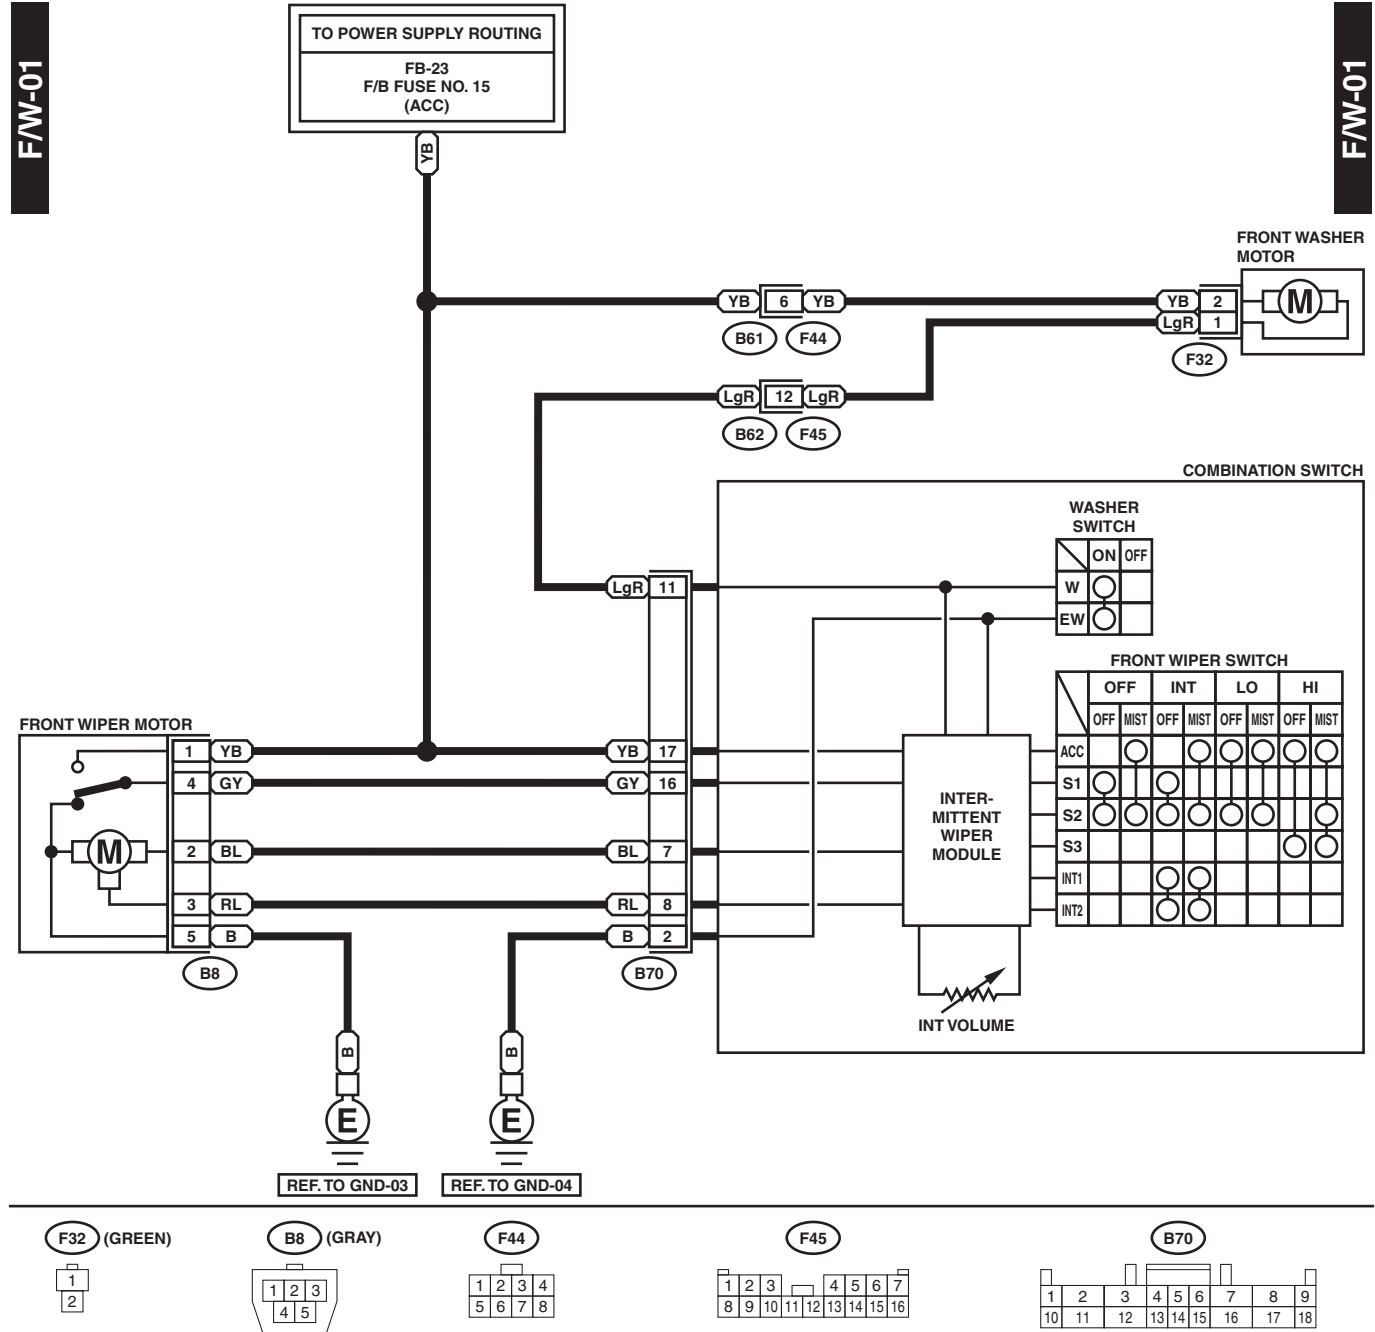

WIPER AND WASHER SYSTEM (FRONT)

WIRING SYSTEM

43. Wiper and Washer System (Front)

A: WIRING DIAGRAM

WI-03094