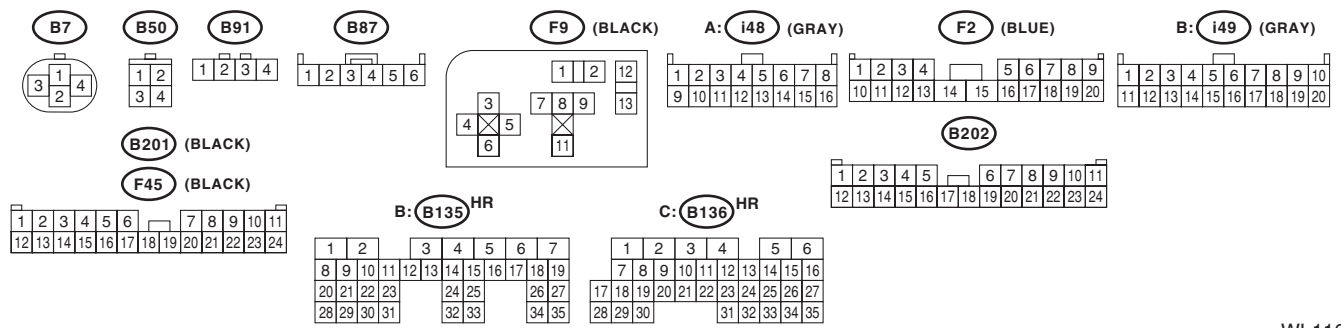

Air Conditioning System

WIRING SYSTEM

3. AUTO A/C TURBO MODEL

WI-11625