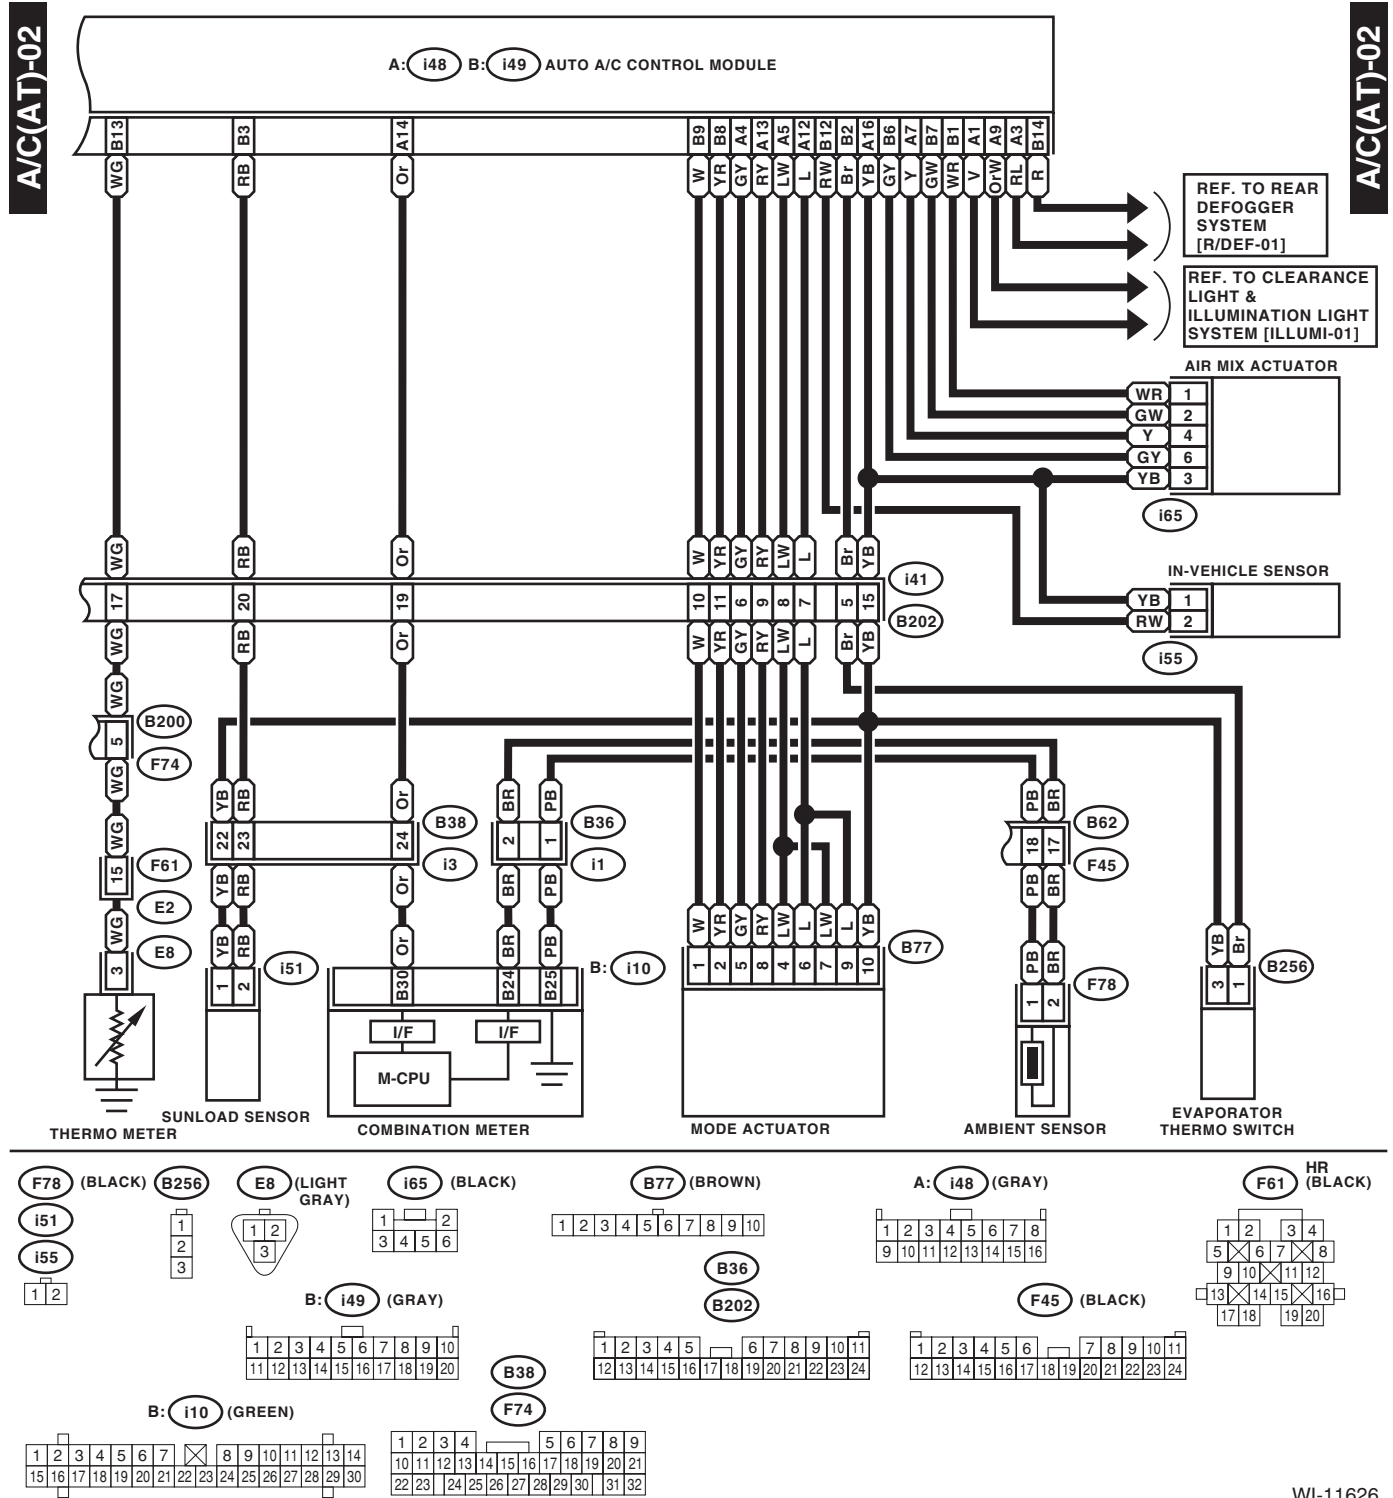

10. Air Conditioning System

A: WIRING DIAGRAM

1. MANUAL A/C MODEL

WI-11623

Air Conditioning System

WIRING SYSTEM

WI-08388

Air Conditioning System

WIRING SYSTEM

2. AUTO A/C NON-TURBO MODEL

WI-11624

Air Conditioning System

WIRING SYSTEM

WI-08390

Air Conditioning System

WIRING SYSTEM

3. AUTO A/C TURBO MODEL

WI-11625

Air Conditioning System

WIRING SYSTEM

WI-11626