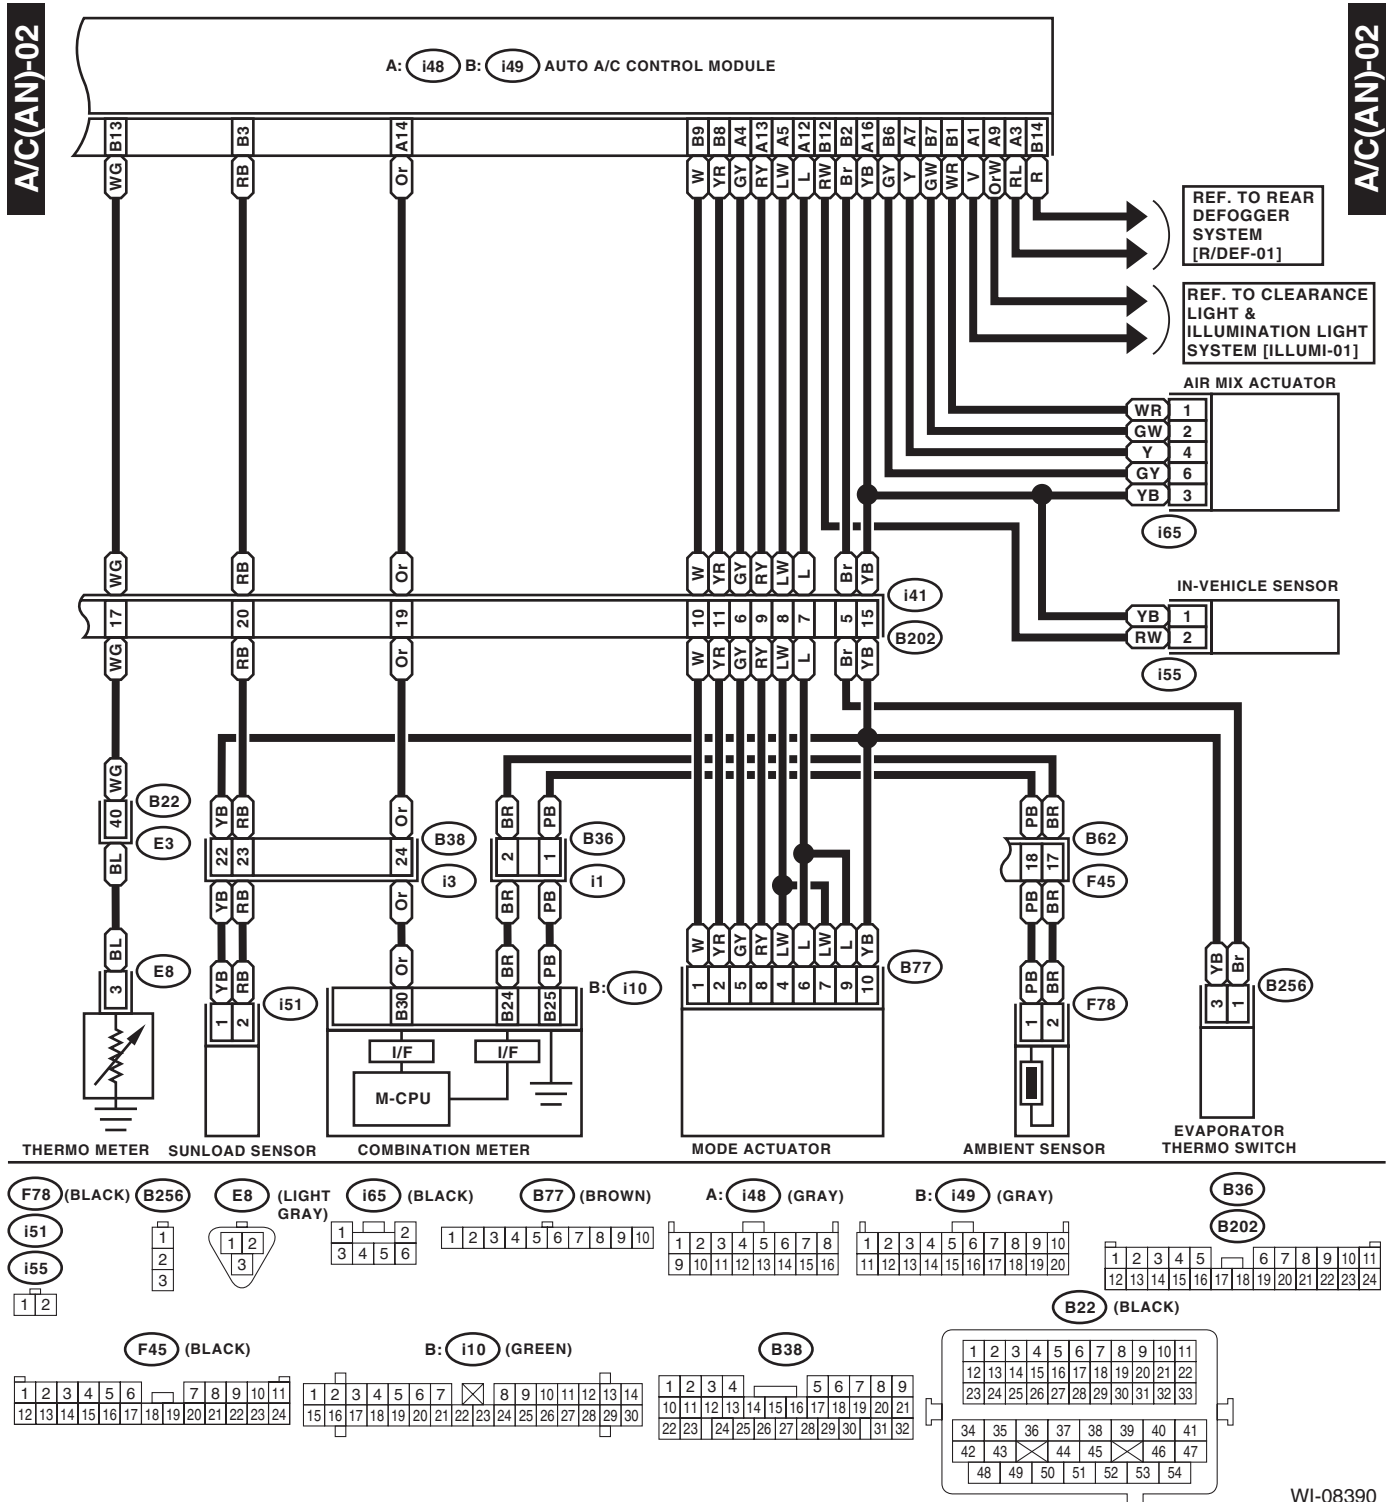

10. Air Conditioning System

A: WIRING DIAGRAM

1. MANUAL A/C MODEL

WI-11623

Air Conditioning System

WIRING SYSTEM

WI-08388

Air Conditioning System

WIRING SYSTEM

2. AUTO A/C NON-TURBO MODEL

WI-11624

Air Conditioning System

WIRING SYSTEM

WI-08390

Air Conditioning System

WIRING SYSTEM

3. AUTO A/C TURBO MODEL

WI-11625

Air Conditioning System

WIRING SYSTEM

WI-11626