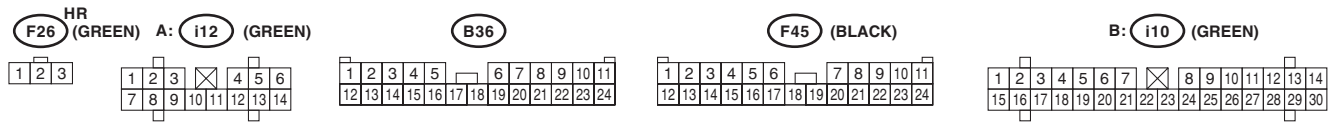

Charging System

WIRING SYSTEM

16. Charging System

A: WIRING DIAGRAM

CHG-01

CHG-01

WI-11635