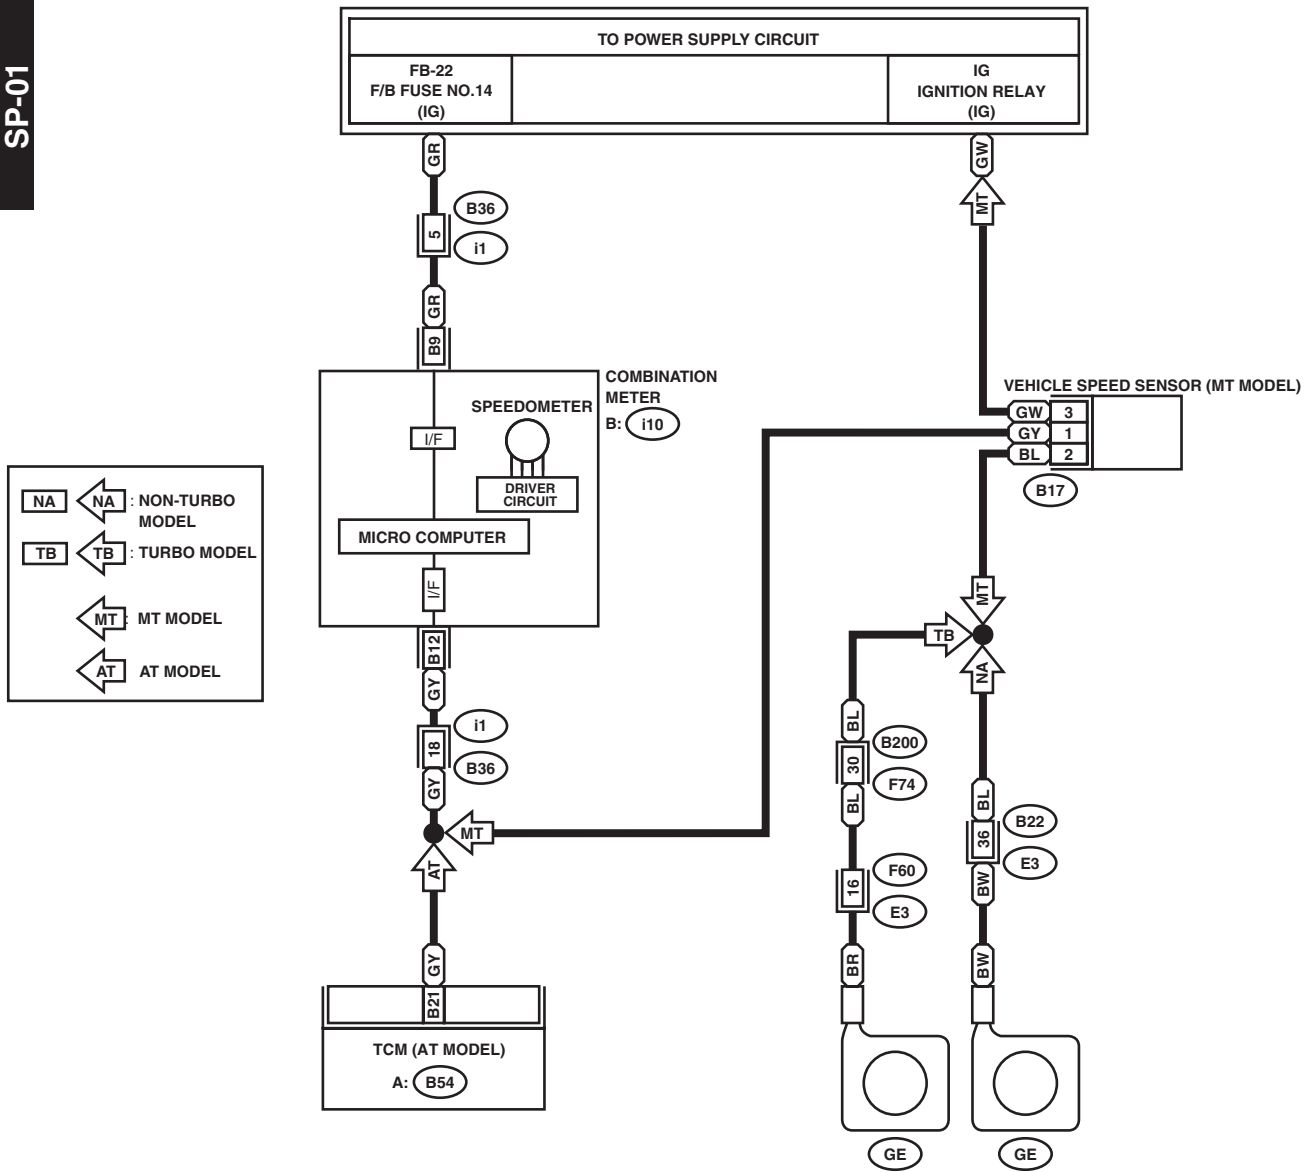

Speedmeter System

WIRING SYSTEM

18.Speedmeter System

A: WIRING DIAGRAM

SP-01

SP-01

WI-11639