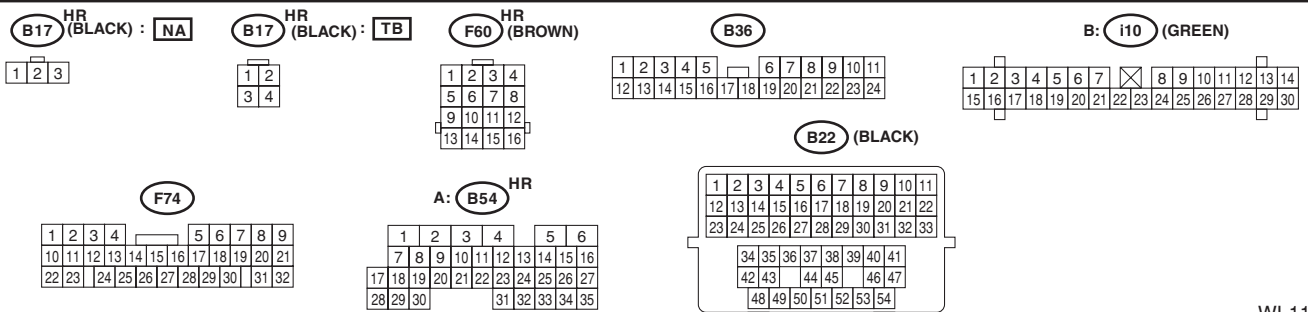

Speedmeter System

WIRING SYSTEM

18.Speedmeter System

A: WIRING DIAGRAM

SP-01

SP-01

WI-11639