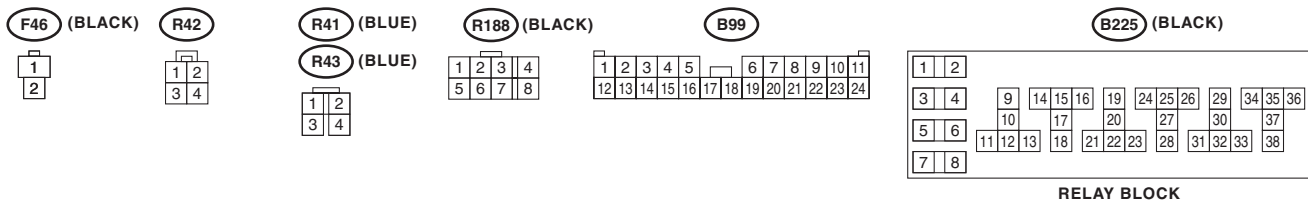

21. Seat Heater System

A: WIRING DIAGRAM

S/HEAT-01

S/HEAT-01

WI-08411