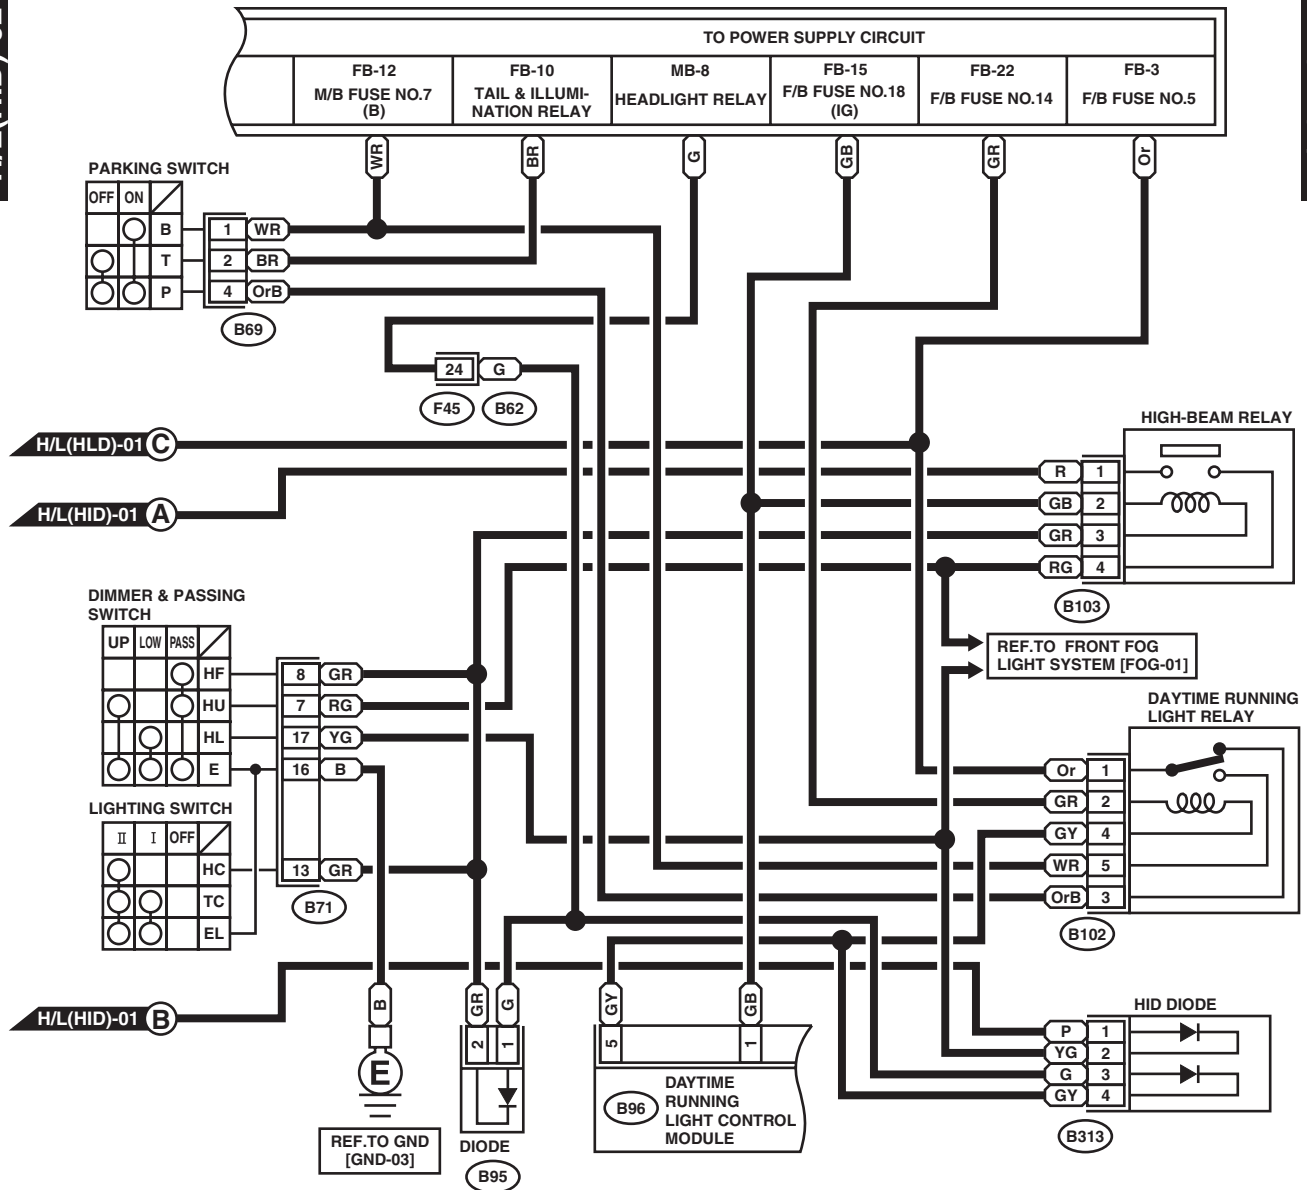

## WIRING SYSTEM

# Headlight System

WIRING SYSTEM

H/L(HID)-02

H/L(HID)-02

WI-11672