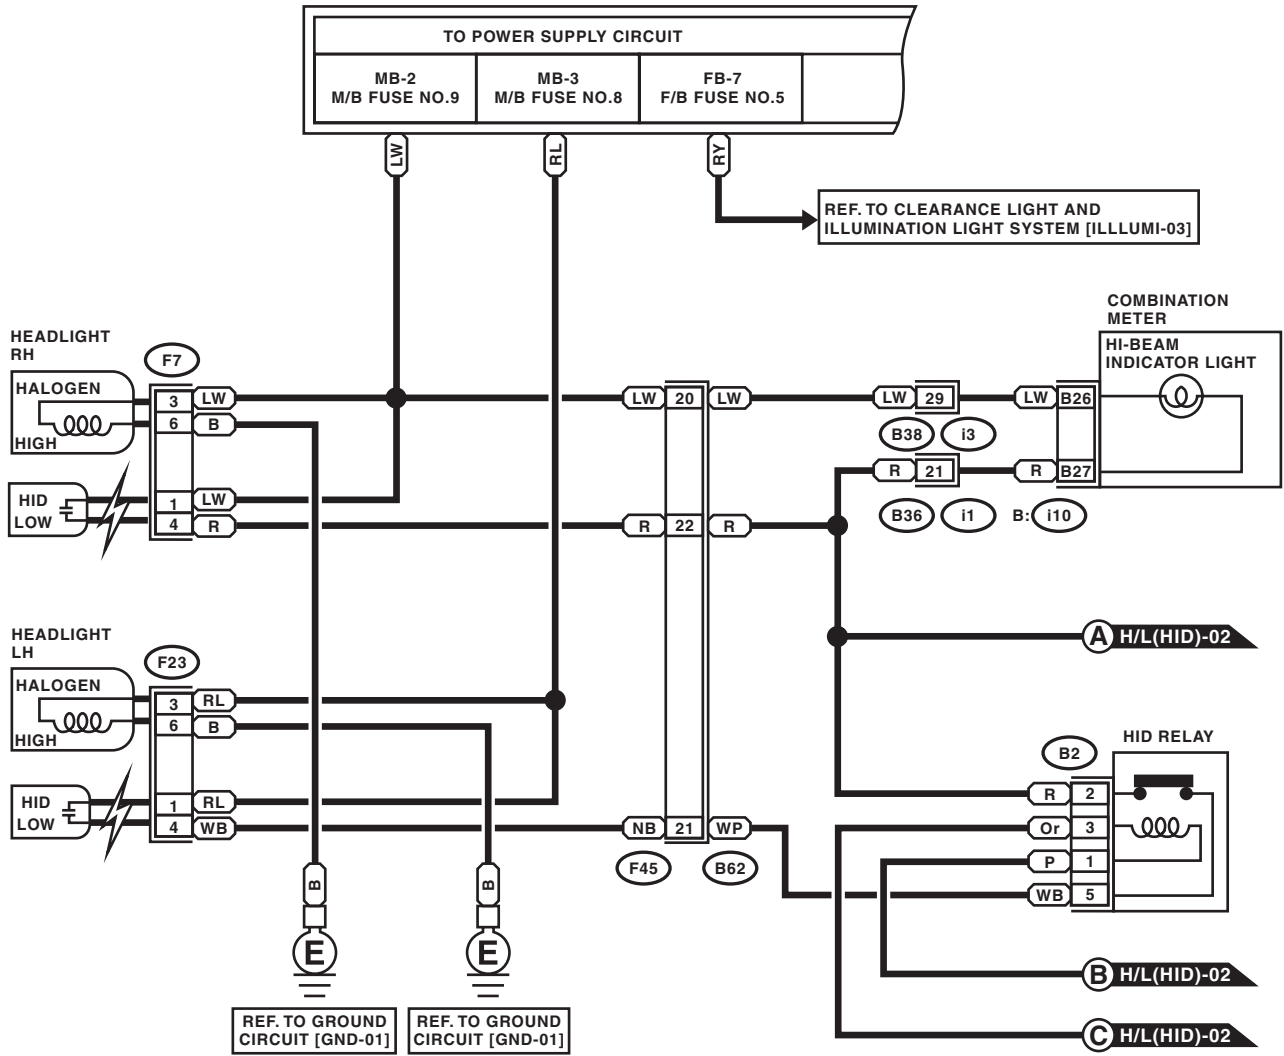

Headlight System

WIRING SYSTEM

3. MODEL WITH HID (VEHICLES PRIOR TO V.I.N. 733000)

H/L(HID)-01

H/L(HID)-01

WI-11642