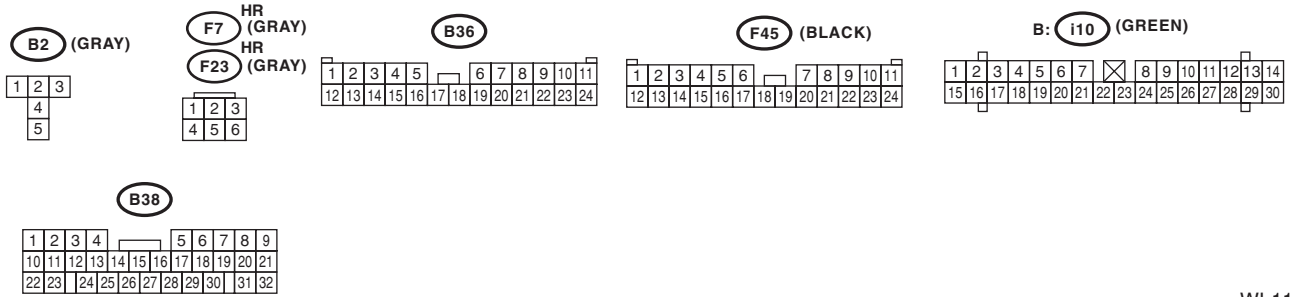

Headlight System

WIRING SYSTEM

4. MODEL WITH HID (VEHICLES AFTER V.I.N. 733001)

H/L(HID)-01

H/L(HID)-01

WI-11642