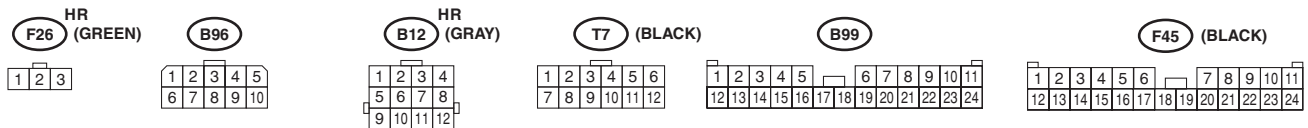

# Headlight System

WIRING SYSTEM

H/L(BULB)-03

H/L(BULB)-03

← AT : AT MODEL

WI-11644