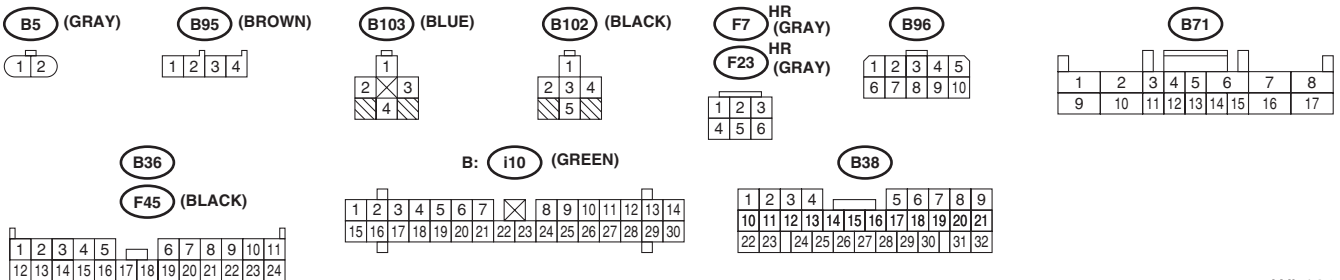

Headlight System

WIRING SYSTEM

2. MODEL WITHOUT HID (VEHICLES AFTER V.I.N. 733001)

H/L-01

H/L-01

WI-12620