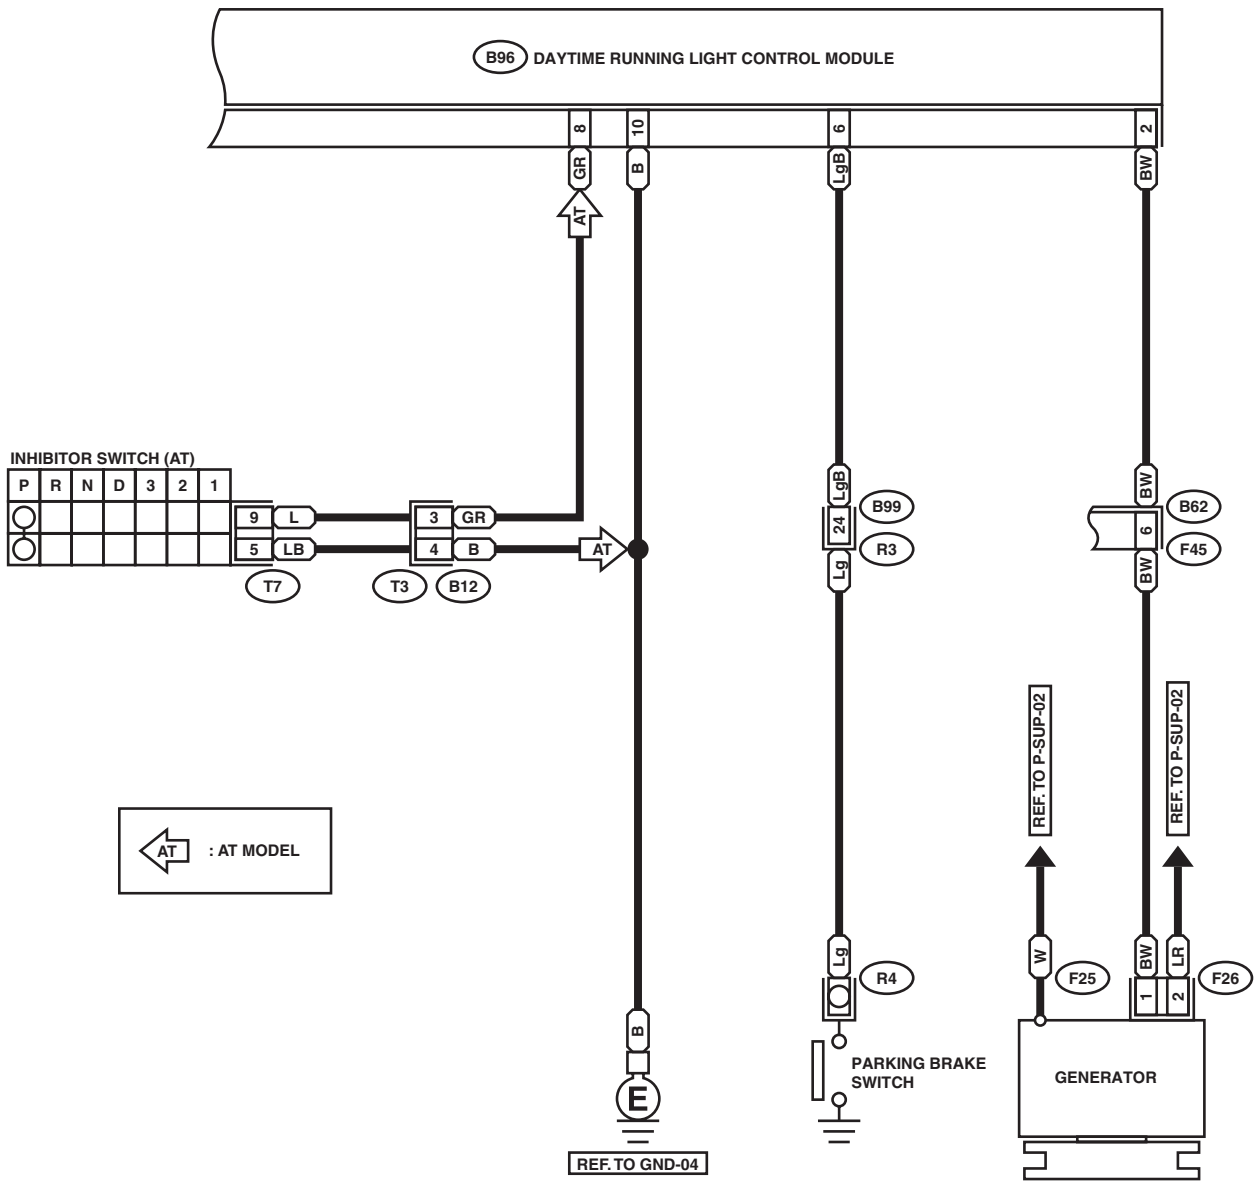

Headlight System

WIRING SYSTEM

H/L(HID)-04

H/L(HID)-04

← AT : AT MODEL

WI-10670