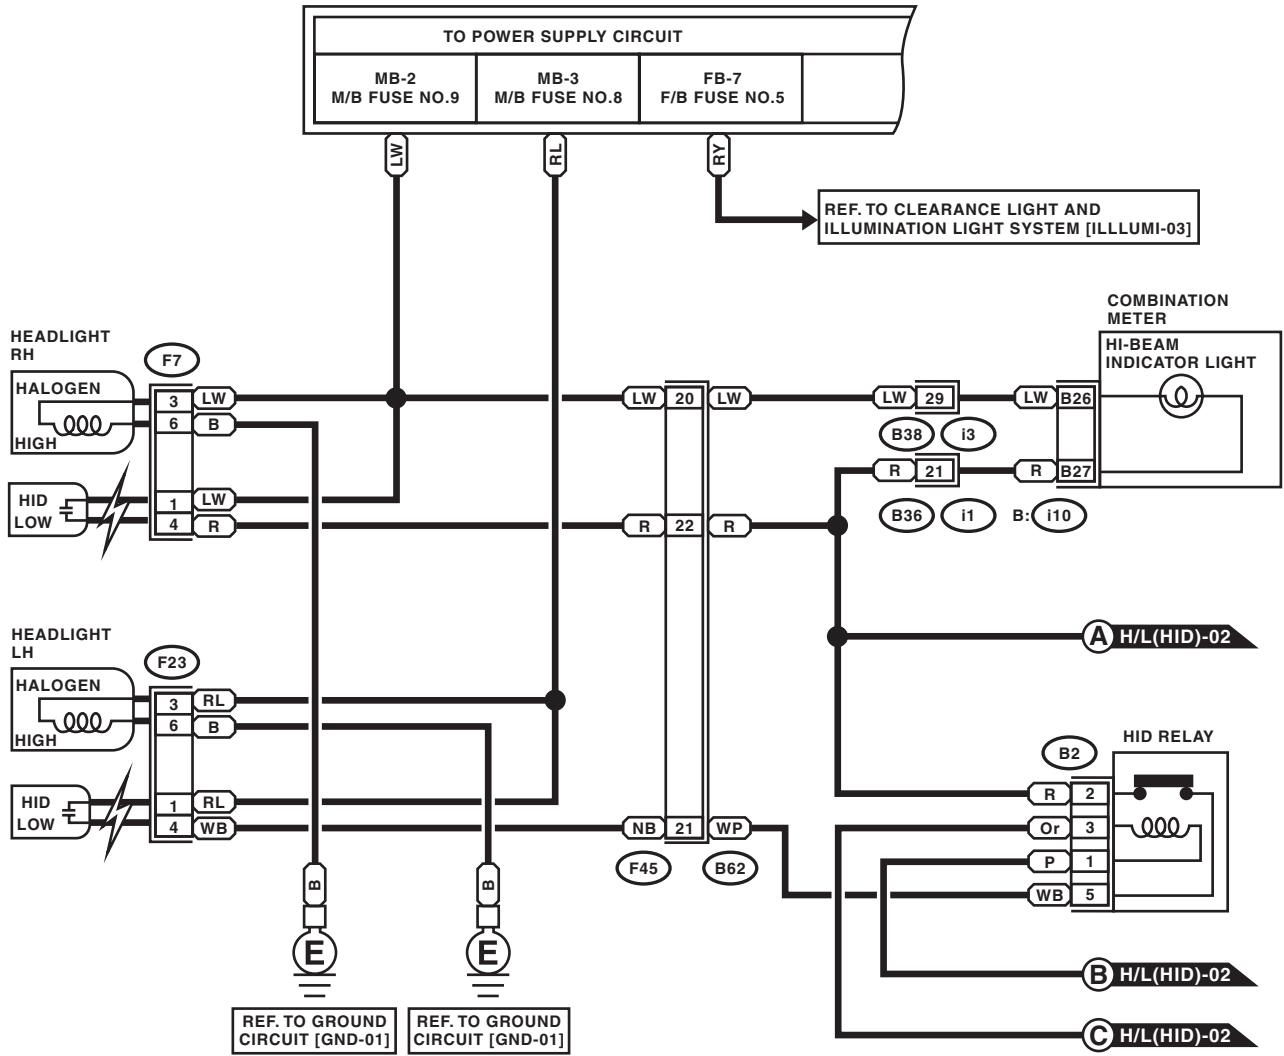

Headlight System

WIRING SYSTEM

4. MODEL WITH HID (VEHICLES AFTER V.I.N. 733001)

H/L(HID)-01

H/L(HID)-01

WI-11642