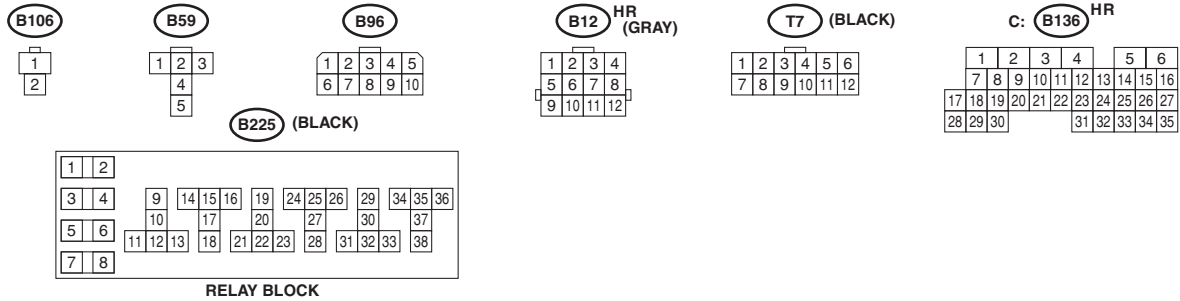

### A: WIRING DIAGRAM

# Headlight System

WIRING SYSTEM

H/L(BULB)-02

H/L(BULB)-02

- ← MT : MT MODEL
- ← AT : AT MODEL
- ← NM : NON-TURBO MT MODEL
- ← NA : NON-TURBO AT MODEL
- ← TA : TURBO AT MODEL
- ← TB : TURBO MODEL
- ← TM : TURBO MT MODEL
- ← \*1 : NON-TURBO MT MODEL : GL  
TURBO MT MODEL : GY
- ← \*2 : NON-TURBO MT MODEL : GY  
TURBO MT MODEL : B
- ← \*3 : NON-TURBO MT MODEL : LR  
TURBO AT MODEL : WR