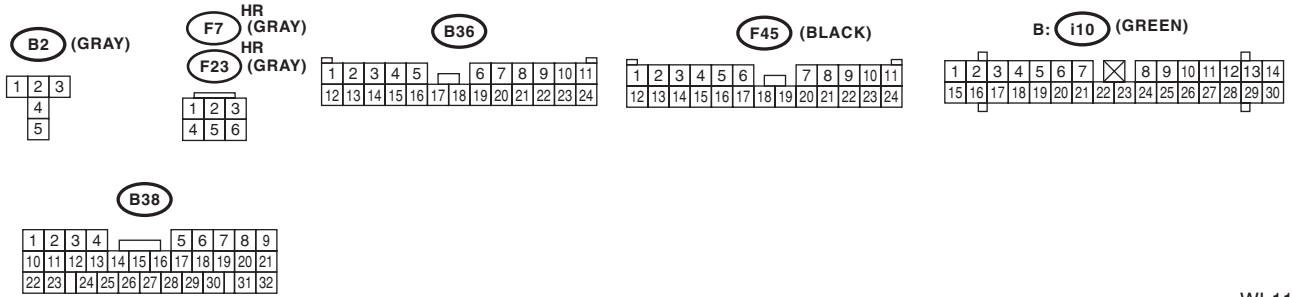

Headlight System

WIRING SYSTEM

3. MODEL WITH HID (VEHICLES PRIOR TO V.I.N. 733000)

H/L(HID)-01

H/L(HID)-01

WI-11642