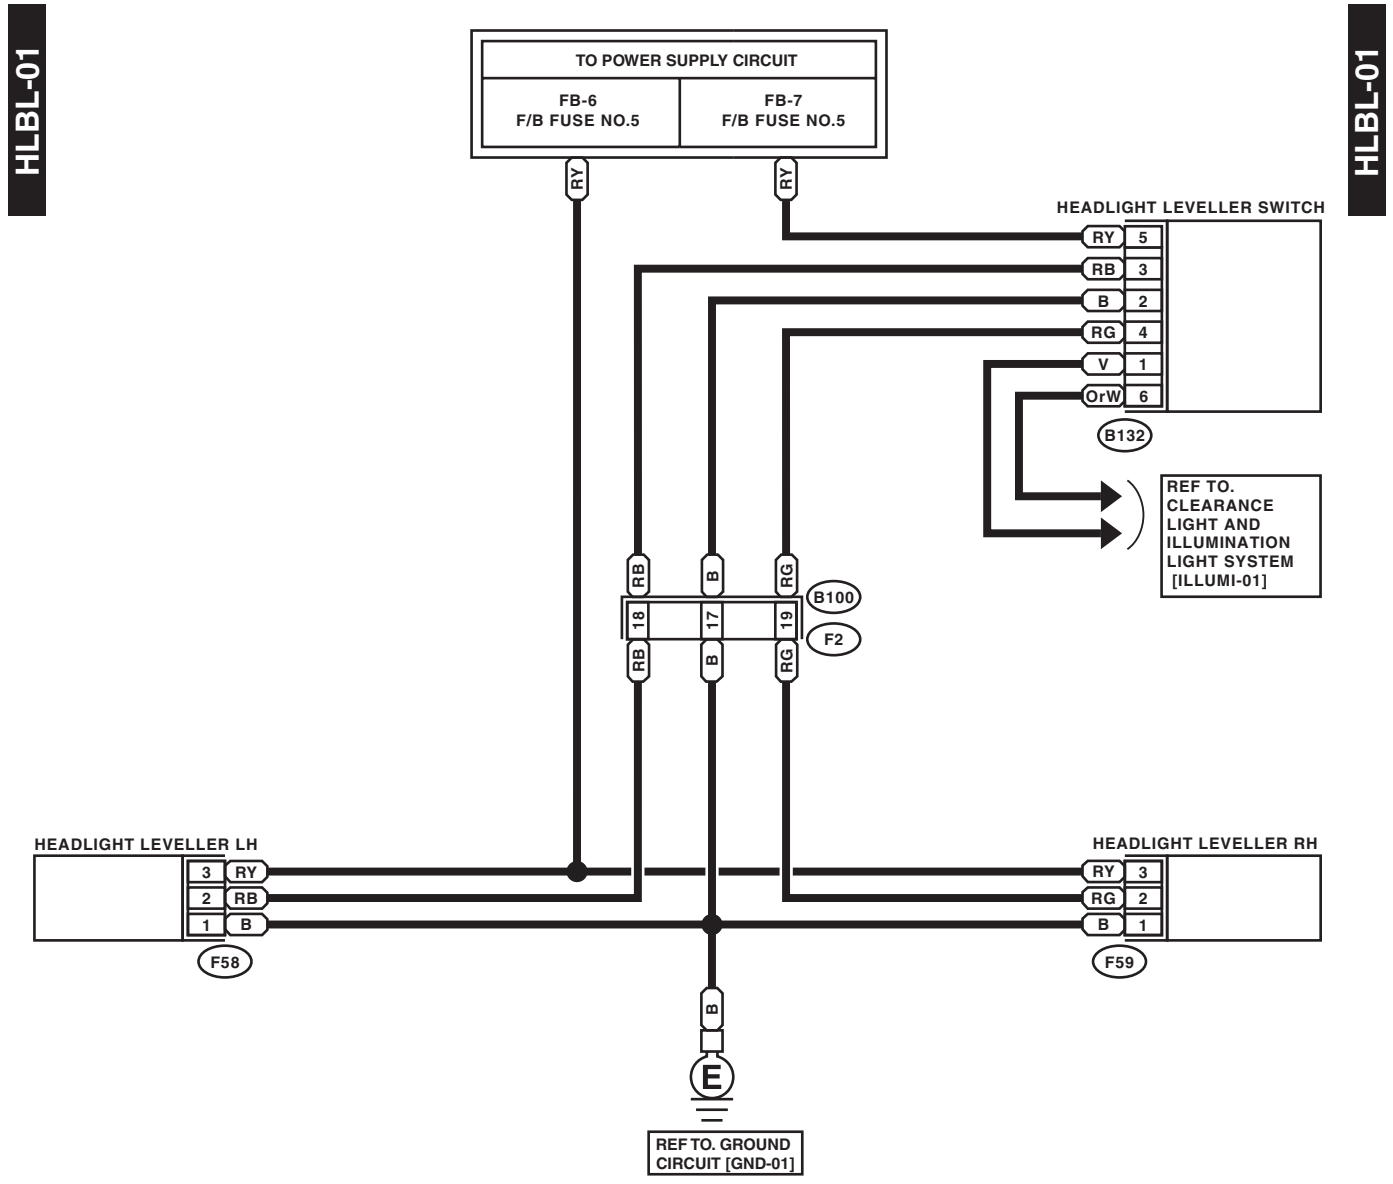

Headlight Beam Leveler System

WIRING SYSTEM

23.Headlight Beam Leveler System

A: WIRING DIAGRAM

WI-08549