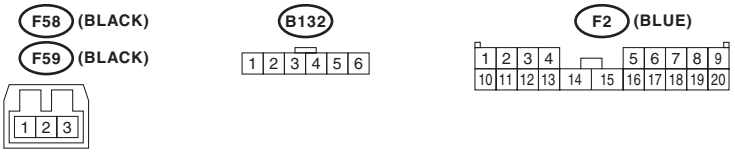

Headlight Beam Leveler System

WIRING SYSTEM

23.Headlight Beam Leveler System

A: WIRING DIAGRAM

WI-08549