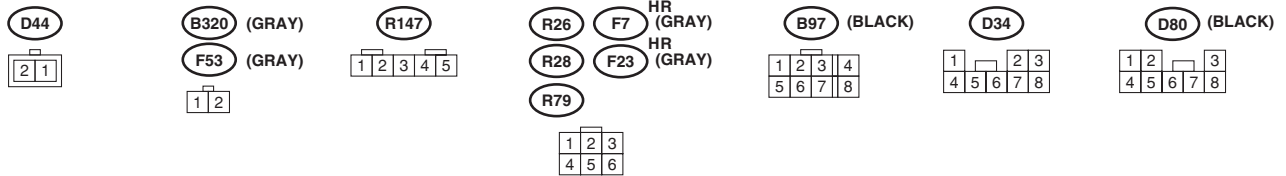

Clearance Light and Illumination Light System

WIRING SYSTEM

ILLUMI-03

ILLUMI-03

WI-11647