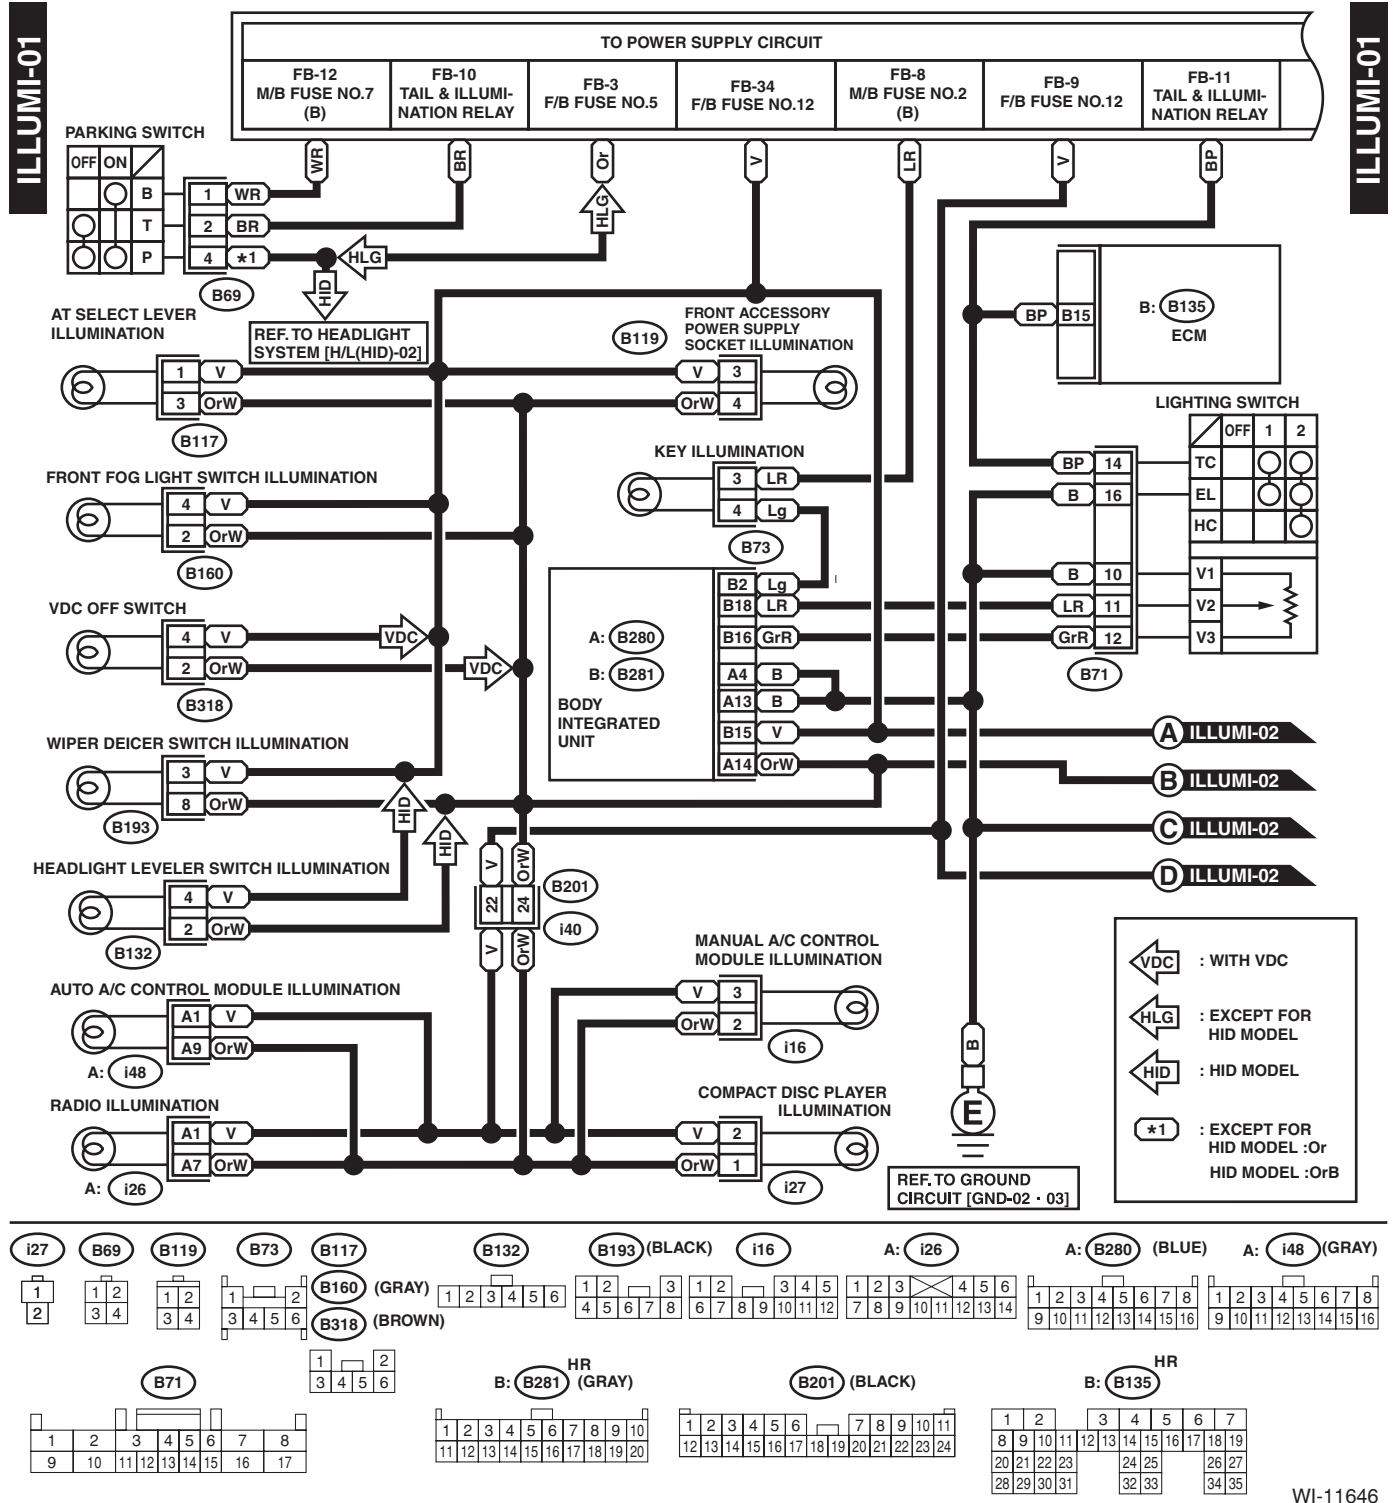

# Clearance Light and Illumination Light System

WIRING SYSTEM

## 27. Clearance Light and Illumination Light System

### A: WIRING DIAGRAM

WI-11646