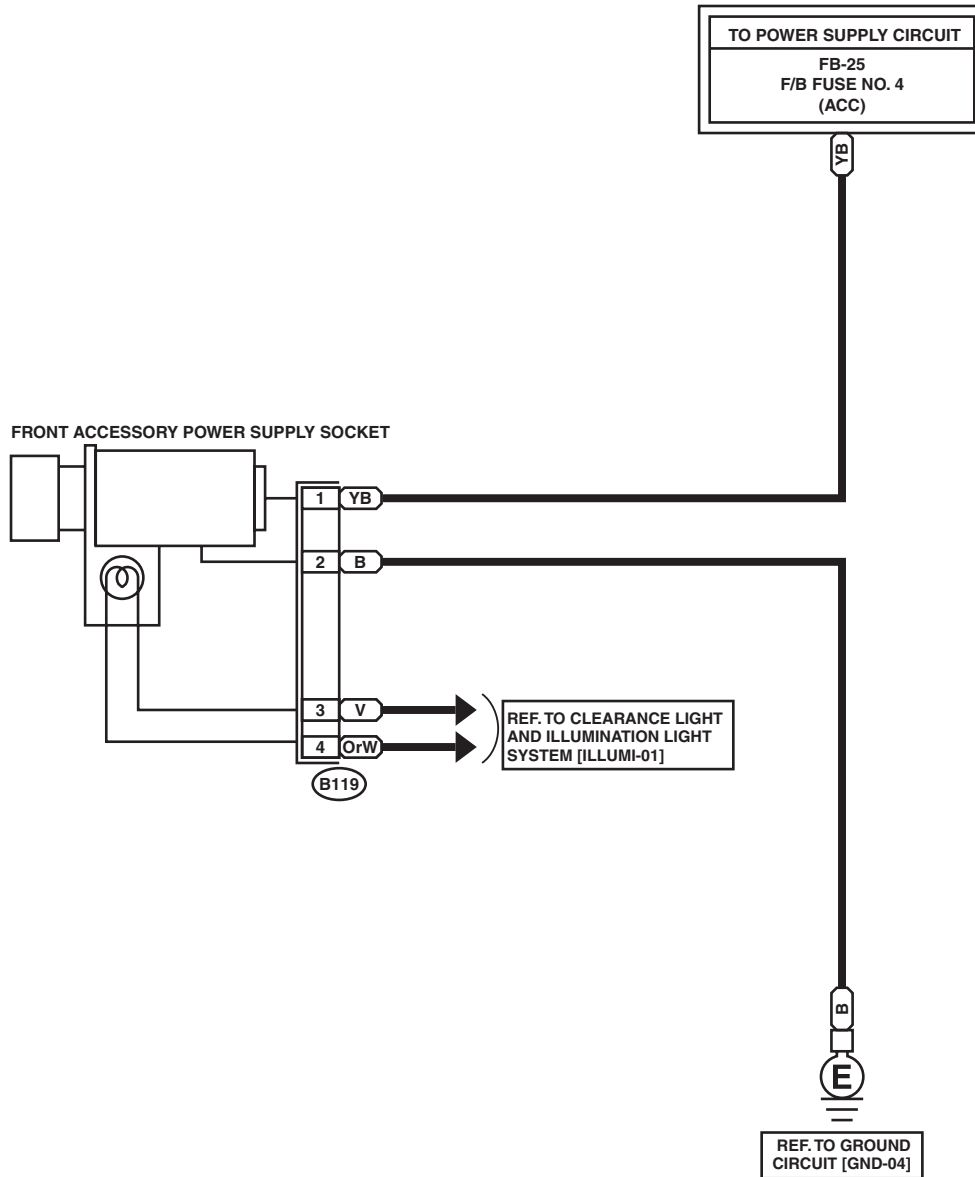

# Front Accessory Power Supply Socket System

WIRING SYSTEM

## 34. Front Accessory Power Supply Socket System

### A: WIRING DIAGRAM

FAPS-01

FAPS-01

B119

1	2
3	4

WI-08311