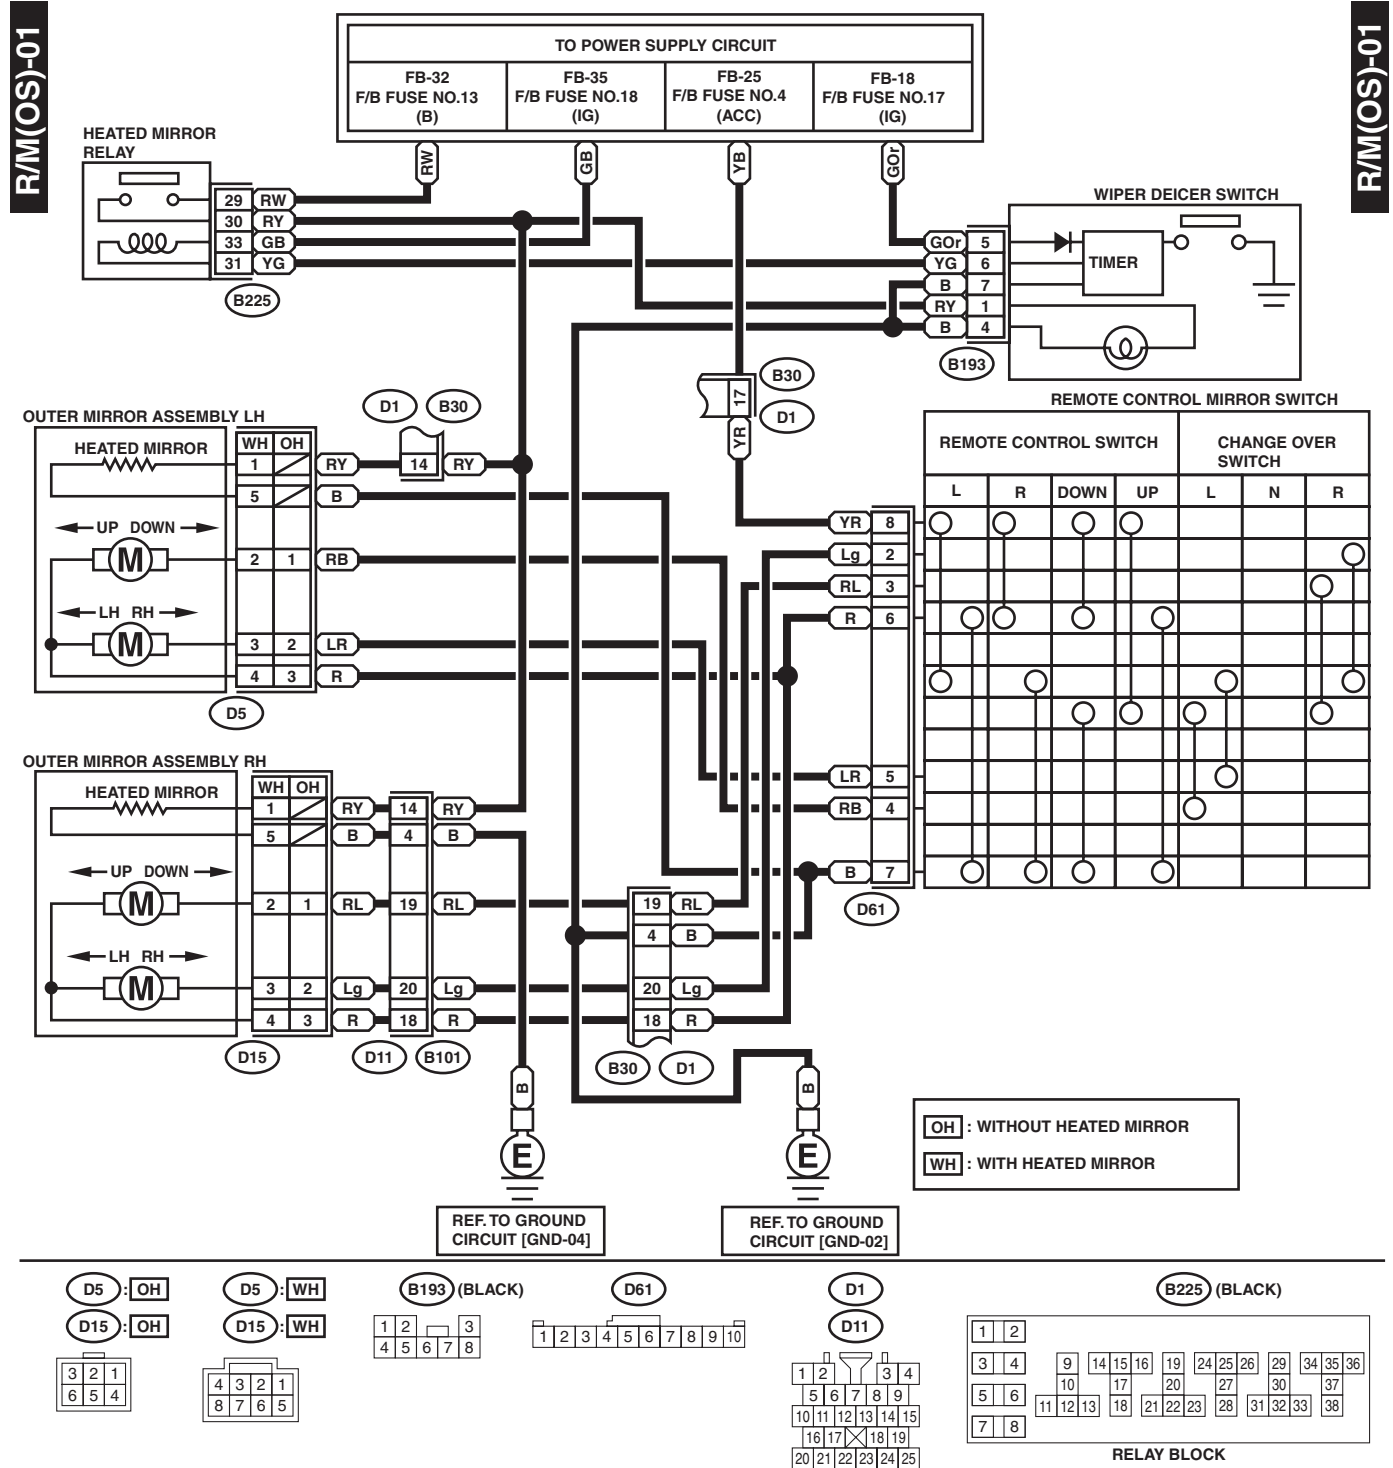

Remote Control Mirror System

WIRING SYSTEM

39. Remote Control Mirror System

A: WIRING DIAGRAM

1. WITHOUT OUTER MIRROR TURN SIGNAL LIGHT

WI-08546

Remote Control Mirror System

WIRING SYSTEM

2. WITH OUTER MIRROR TURN SIGNAL LIGHT