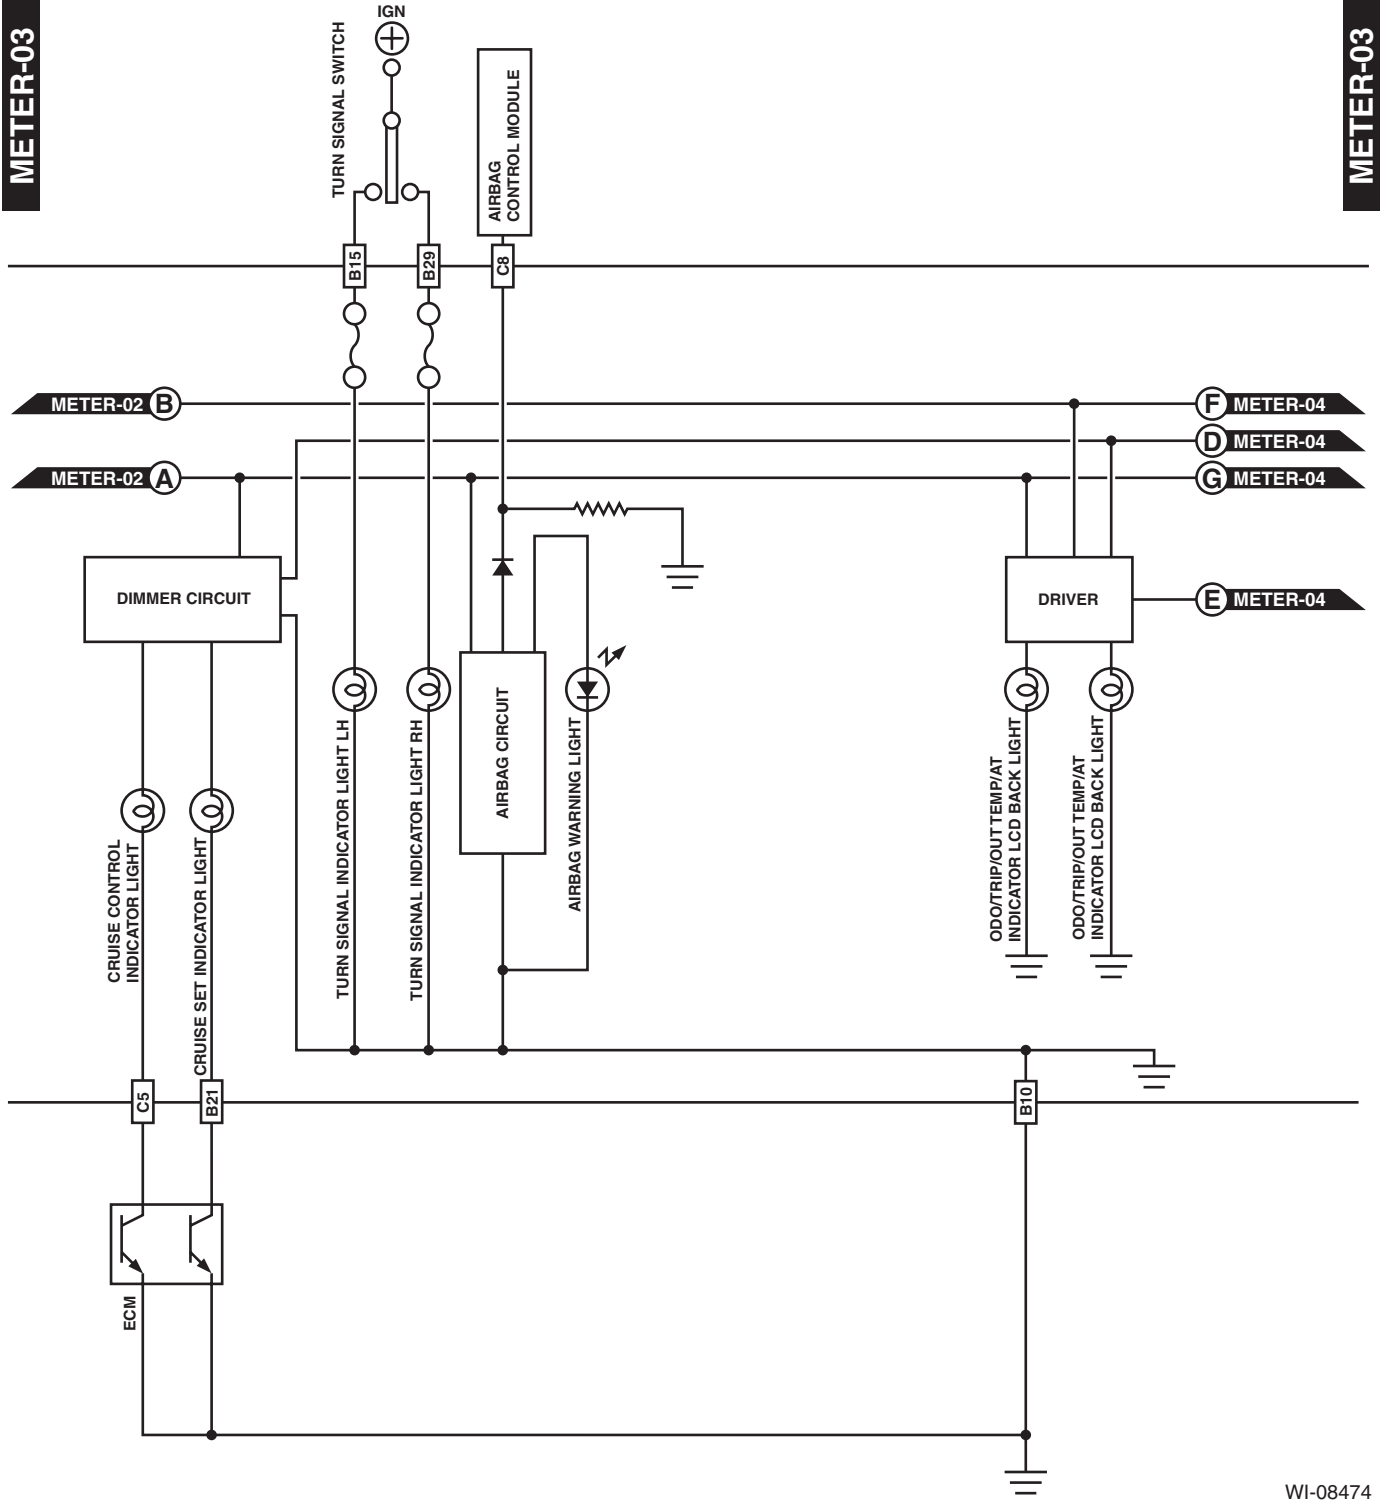

Combination Meter

WIRING SYSTEM

40. Combination Meter

A: WIRING DIAGRAM

METER-01

METER-01

WI-08473

Combination Meter

WI-08432

Combination Meter

WIRING SYSTEM

METER-03

METER-03

WI-08474

Combination Meter

WIRING SYSTEM