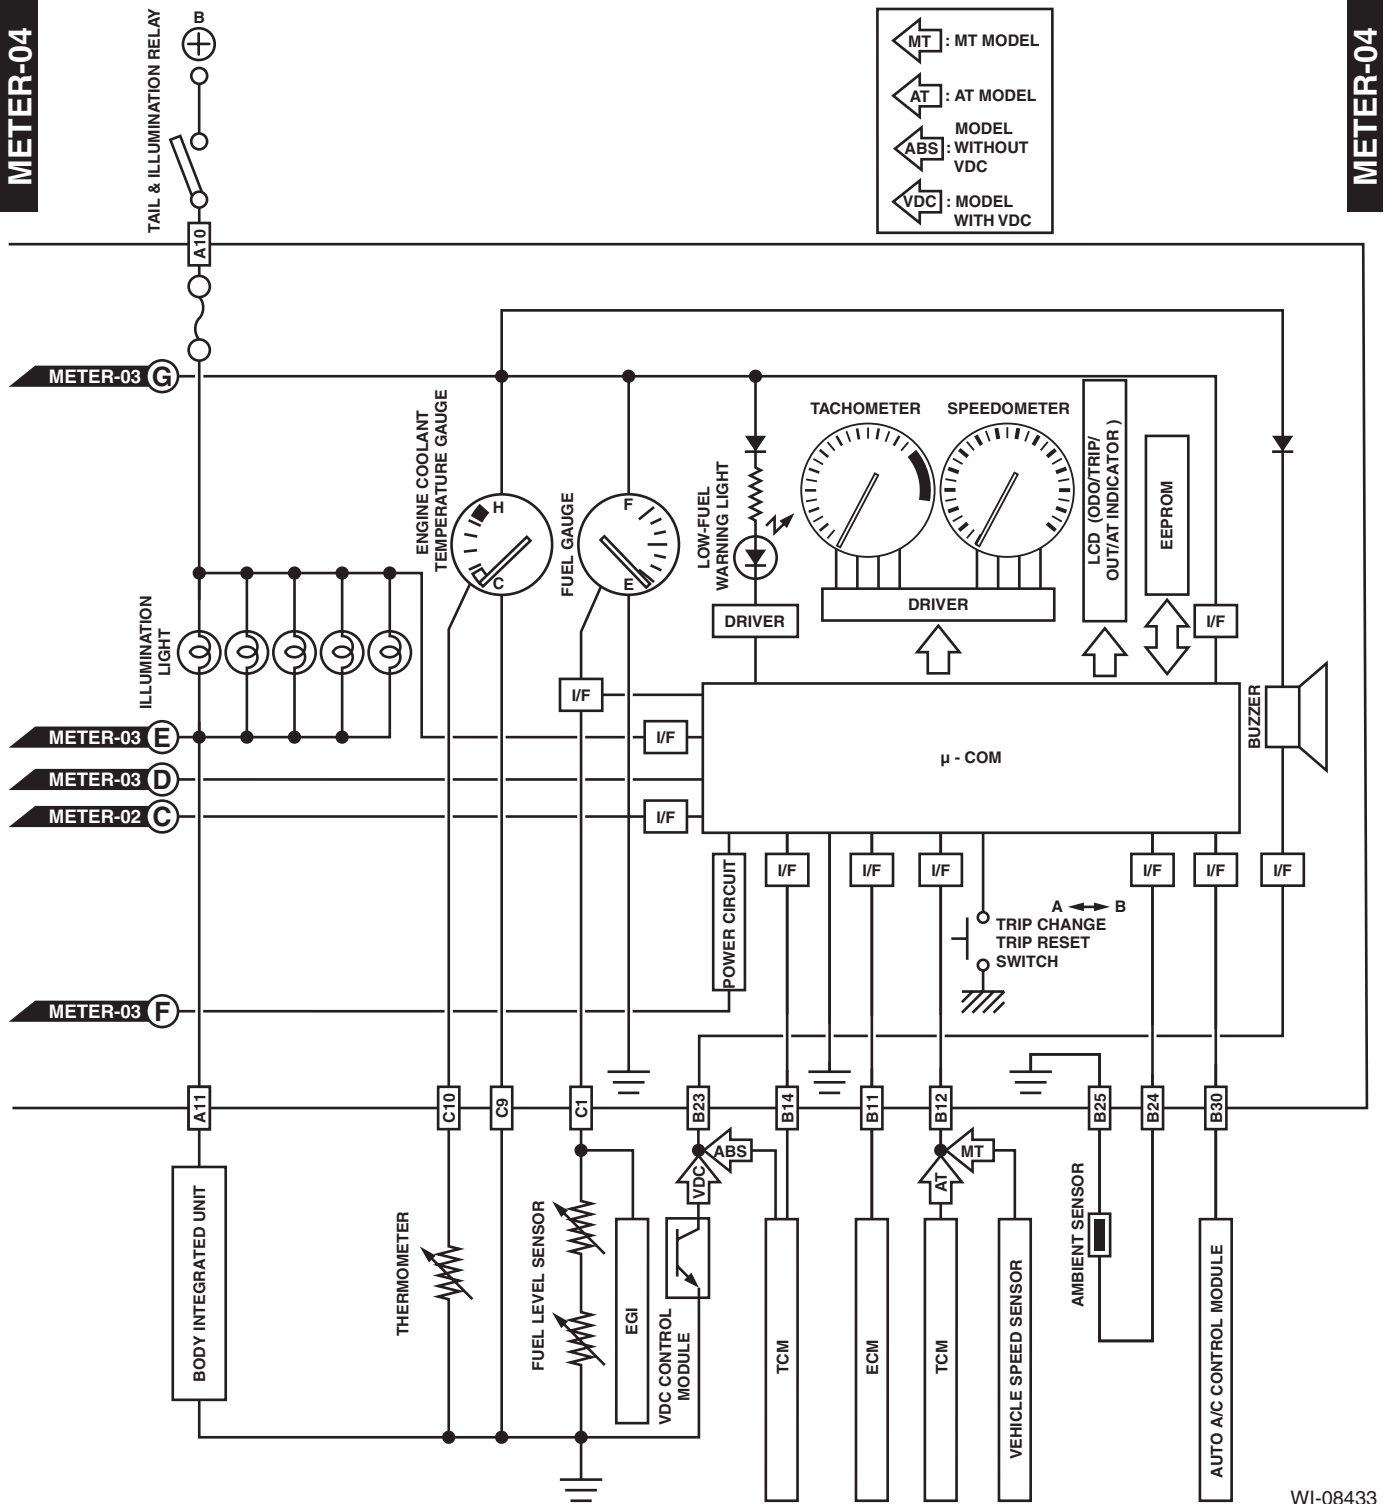

Combination Meter

WIRING SYSTEM

40. Combination Meter

A: WIRING DIAGRAM

METER-01

METER-01

WI-08473

Combination Meter

WI-08432

Combination Meter

WIRING SYSTEM

METER-03

METER-03

WI-08474

Combination Meter

WIRING SYSTEM