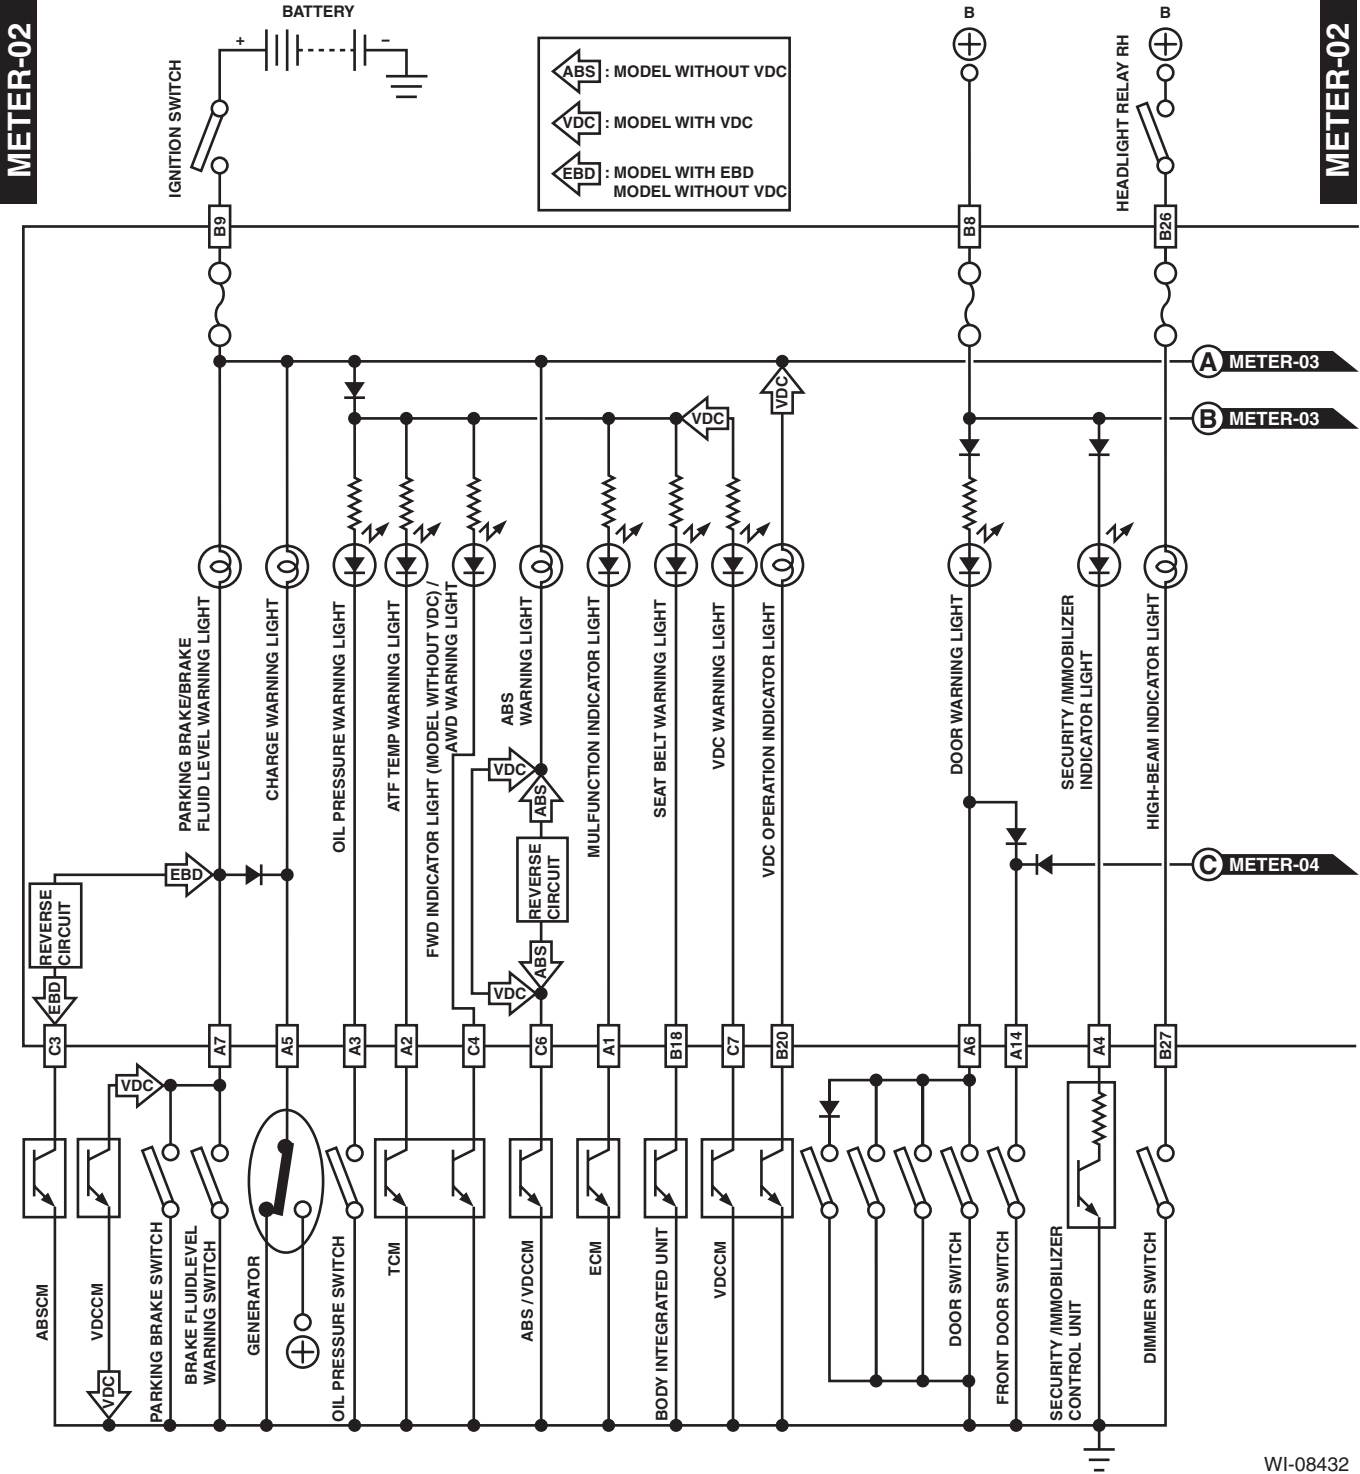

Combination Meter

WIRING SYSTEM

40. Combination Meter

A: WIRING DIAGRAM

METER-01

METER-01

WI-08473

Combination Meter

WI-08432

Combination Meter

WIRING SYSTEM

METER-03

METER-03

WI-08474

Combination Meter

WIRING SYSTEM