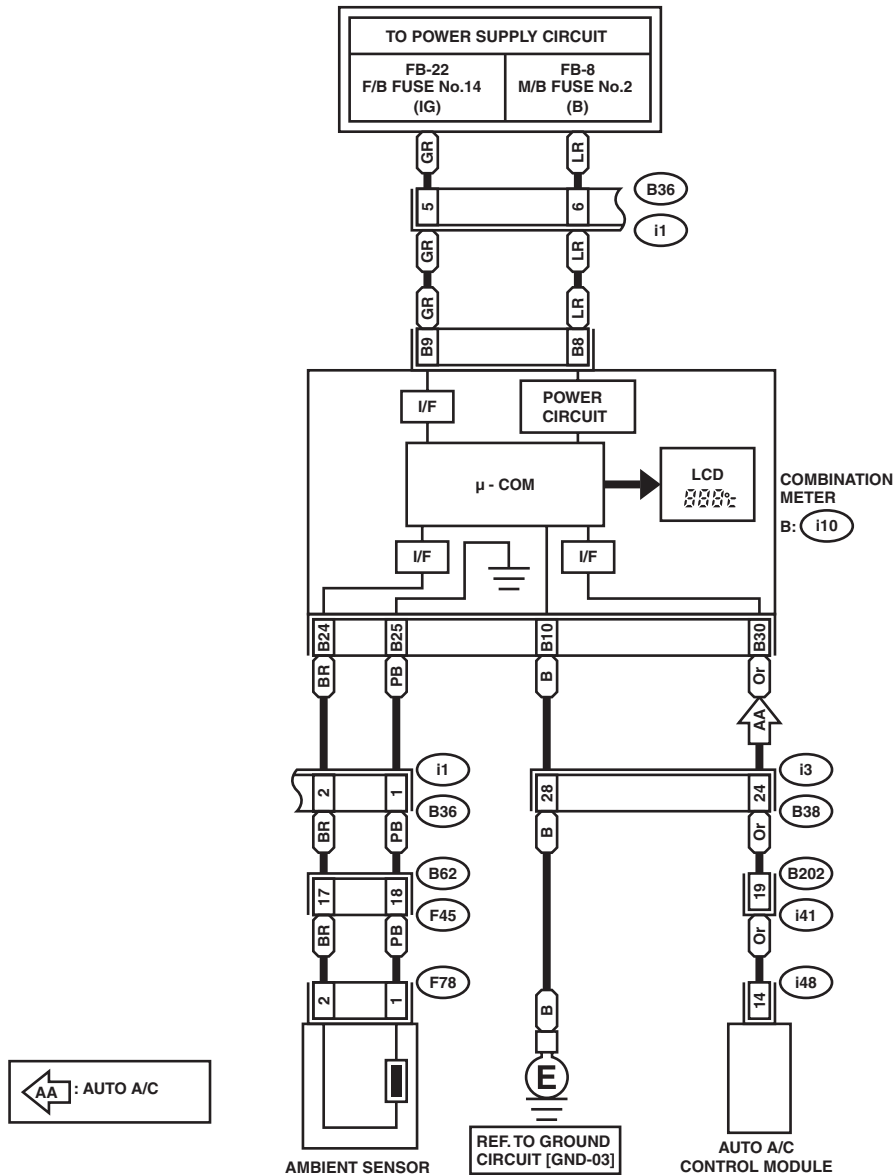

Outside Temperature Display System

WIRING SYSTEM

45. Outside Temperature Display System

A: WIRING DIAGRAM

O/TEMP-01

O/TEMP-01

F78 (BLACK)

i48 (GRAY)

F45 (BLACK)

B36

B202

B: i10 (GREEN)

B38

WI-08438