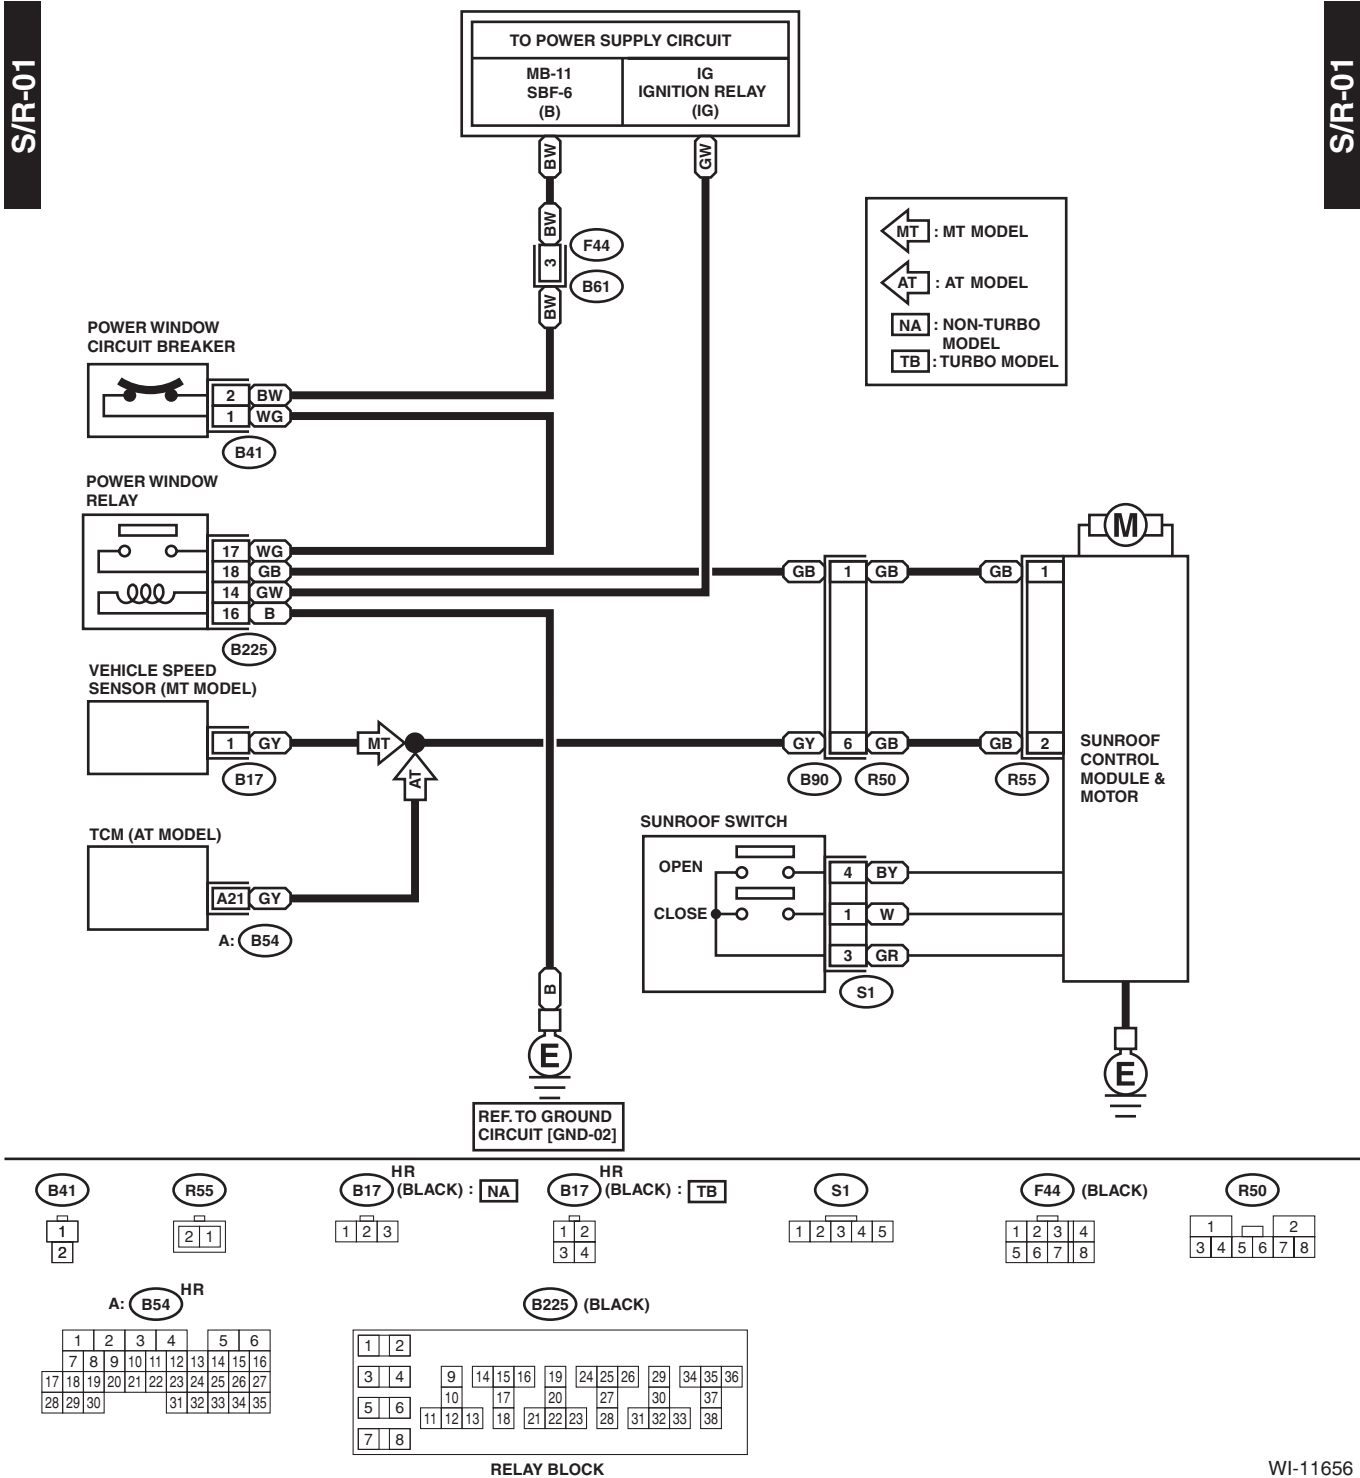

Sunroof Control System

WIRING SYSTEM

47. Sunroof Control System

A: WIRING DIAGRAM

WI-11656