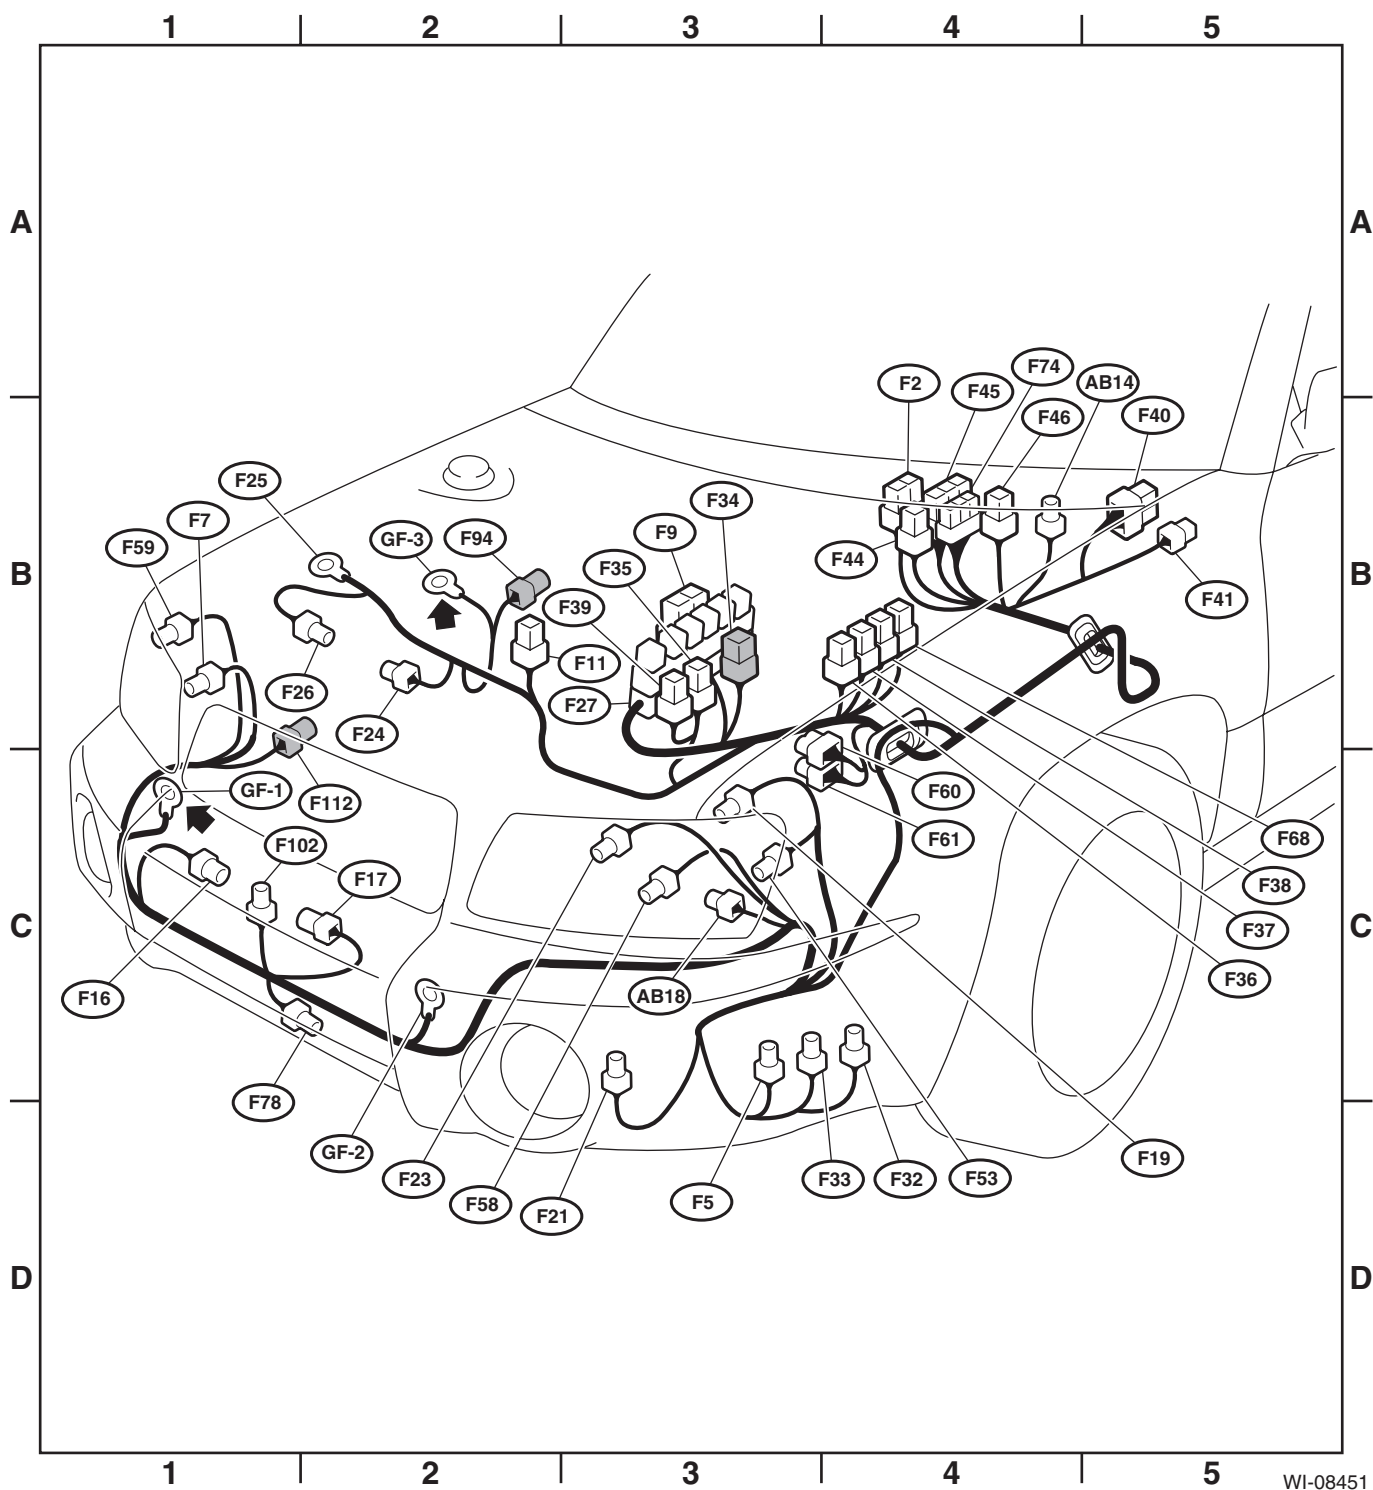

53. Front Wiring Harness

A: LOCATION

- Front wiring harness

Connector				Connecting to	
No.	Pole	Color	Area	No.	Description
F2	20	Blue	B-4	B100	Bulkhead wiring harness
F5	1	Black	C-3		Horn
F7	6	Gray	B-1		Headlight RH
F9	13	Black	B-3		Secondary air relay holder
F11	2	Gray	B-2		Secondary air pump
F16	2	Gray	C-1		Sub fan motor
F17	2	Gray	C-2		Main fan motor
F19	2	Gray	C-3		Front turn signal light LH
F21	2	Brown	C-3		Front fog light LH
F23	6	Gray	C-3		Headlight LH
F24	1	Black	B-2		A/C compressor
F25	1	★	B-2		Generator terminal B
F26	3	Green	B-2		Generator
F27	36	Black	B-3		A/C relay holder
F32	2	Gray	C-4		Front washer motor
F33	2	Gray	B-3		Rear washer motor
F34	4	Black	B-3		SBF holder
F35	2	Black	B-3		Main fuse box (M/B)
F36	3	★	B-4		
F37	6	Black	B-4		
F38	1	Brown	B-4		
F39	8	★	B-3		Fuse & relay box (F/B)
F40	9	Brown	B-5		
F41	7	Gray	B-5		
F44	8	Black	B-4	B61	Bulkhead wiring harness
F45	24	Black	B-4	B62	
F46	2	Black	B-4	B108	
F53	2	Gray	C-3		Side marker light LH
F58	3	Black	C-3		Headlight beam leveler LH (HID model)
F59	3	Black	B-1		Headlight beam leveler RH (HID model)
F60	16	Brown	C-3	E3	Engine wiring harness (Turbo model)
F61	20	Black	C-3	E2	
F68	4	★	B-4		Main fuse box (M/B)
F74	32	★	B-4	B200	Bulkhead wiring harness (Turbo model)
F78	2	Black	C-1		Ambient sensor
F94	2	Brown	B-2		Front ABS wheel speed sensor LH
F102	2	Black	C-1		Keyless buzzer
F112	2	Black	B-1	B377	Bulkhead wiring harness (Model without VDC)

★: White or natural color

- Front sub sensor harness

Connector				Connecting to	
No.	Pole	Color	Area	No.	Description
AB14	2	Yellow	B-4	AB13	Airbag wiring harness
AB18	2	Yellow	C-3		Front sub sensor LH

Front Wiring Harness

WIRING SYSTEM

WI-08451