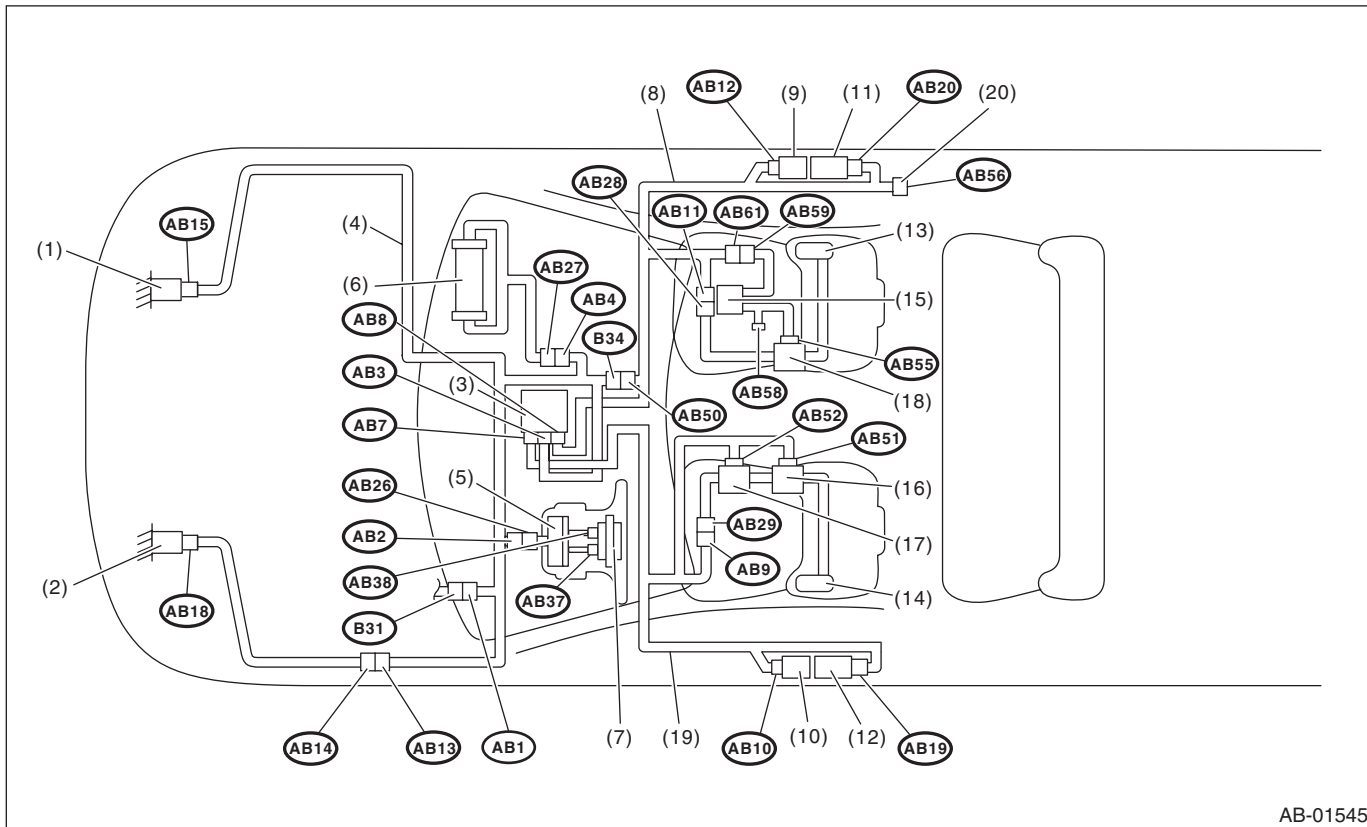

# Electrical Component Location

## 4. Electrical Component Location

### A: LOCATION

AB-01545

- |  |                                  |  |
|--|----------------------------------|--|
| (1) Front sub sensor (RH)  | (8) Airbag rear harness (RH)     | (15) Occupant detection control module |
| (2) Front sub sensor (LH)  | (9) Side airbag sensor (RH)      | (16) Buckle switch (LH)                |
| (3) Airbag control module with built-in safing and electric sensor | (10) Side airbag sensor (LH)     | (17) Seat position sensor (LH)         |
| (4) Airbag main harness  | (11) Seat belt pretensioner (RH) | (18) Buckle switch (RH)                |
| (5) Roll connector   | (12) Seat belt pretensioner (LH) | (19) Airbag rear harness (LH)          |
| (6) Passenger's airbag inflator                                    | (13) Side airbag inflator (RH)   | (20) Belt tension sensor (RH)          |
| (7) Driver's airbag inflator                                       | (14) Side airbag inflator (LH)   |  |

Connector No.	(AB1)	(AB2)	(AB3)	(AB4)	(AB7)	(AB8)	(AB9)	(AB10)	(AB11)	(AB12)	(AB13)	(AB14)
Pin	8	4	28	4	12	12	2	4	2	4	2	2
Color	White	Yellow	Yellow	Yellow	Yellow	Yellow	Yellow	Yellow	Yellow	Yellow	Yellow	Yellow
Male/Female	Male	Female	Female	Female	Female	Female	Female	Female	Female	Female	Female	Male
Connector No.	(AB15)	(AB18)	(AB19)	(AB20)	(AB26)	(AB27)	(AB28)	(AB29)	(AB37)	(AB38)	(AB50)	(AB51)
Pin	2	2	2	2	4	4	2	2	2	2	2	2
Color	Yellow	Yellow	Black	Black	Yellow	Yellow	Yellow	Yellow	Orange	Black	Yellow	Yellow
Male/Female	Female	Female	Female	Female	Male	Male	Male	Male	Female	Female	Male	Female
Connector No.	(AB52)	(AB55)	(AB56)	(AB58)	(AB59)	(AB61)						
Pin	2	2	3	3	6	6						
Color	Yellow	Black	Brown	Gray	Gray	Gray						
Male/Female	Female	Female	Female	Female	Male	Female						