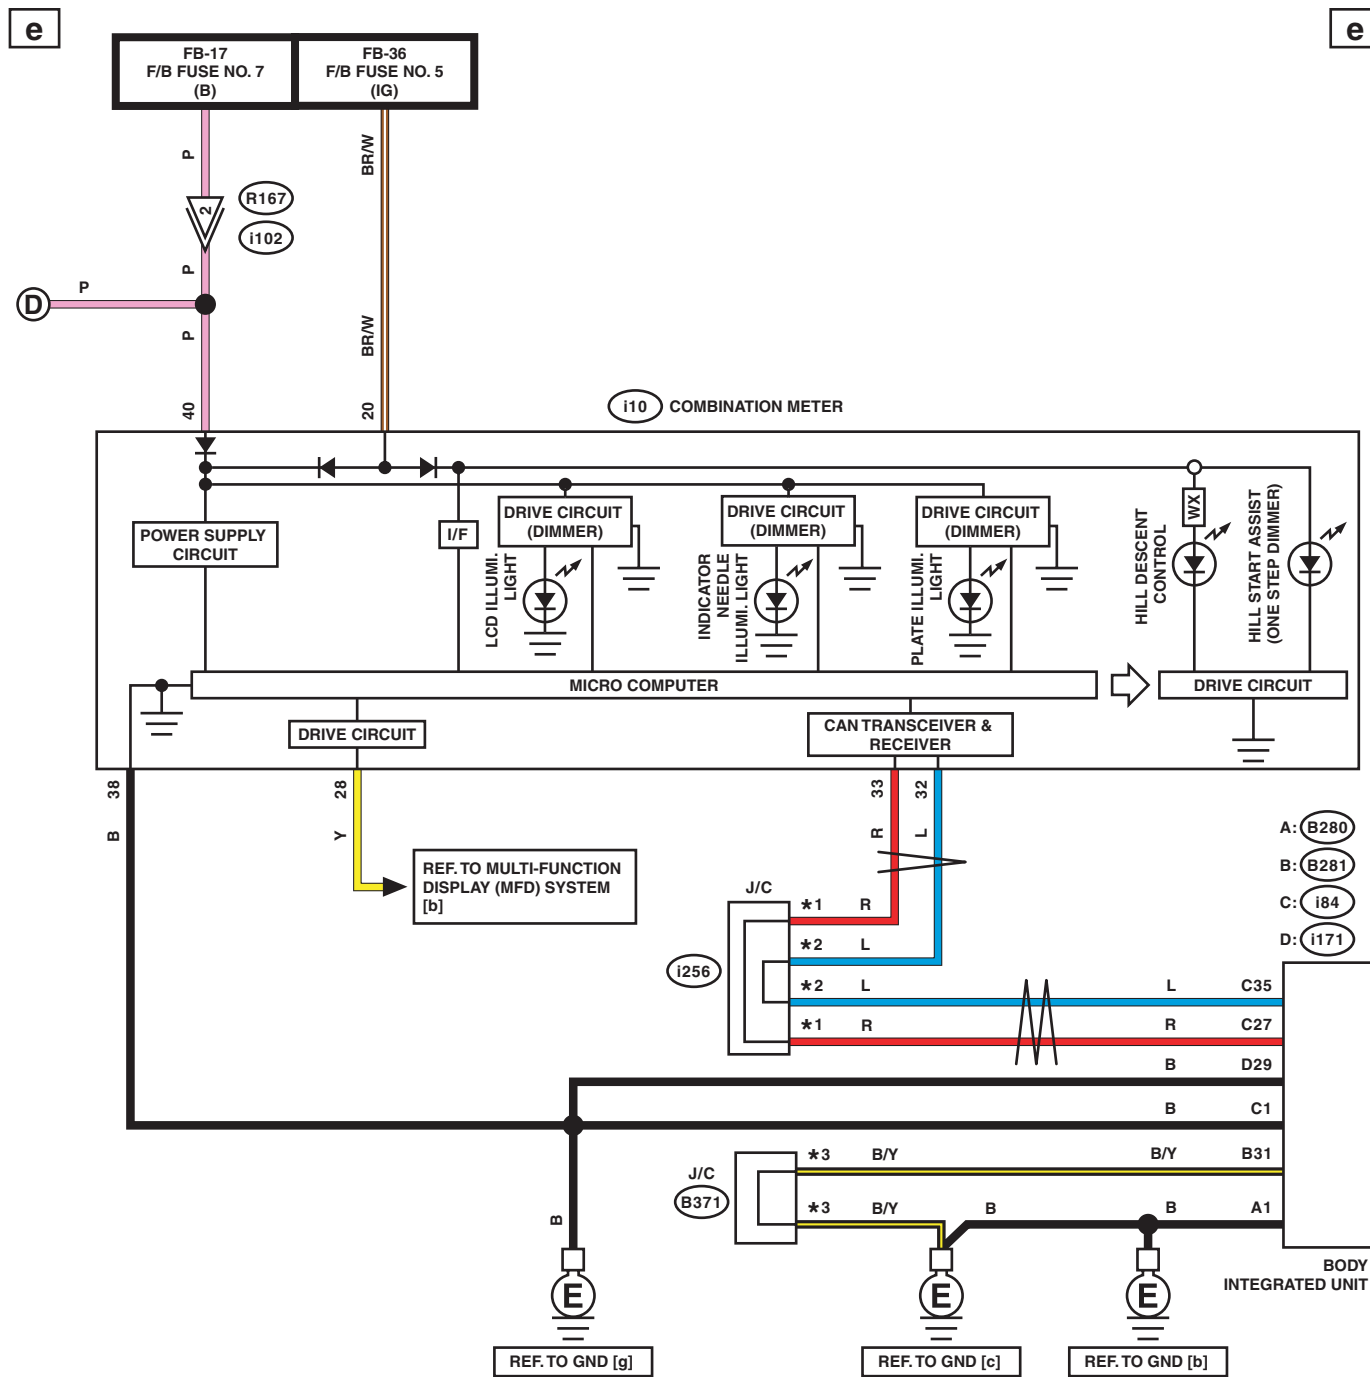

WI-40697

Clearance Light and Illumination Light System

WIRING SYSTEM

ON : WITHOUT NAVIGATION

WN : WITH NAVIGATION

OG : WITHOUT POWER REAR GATE

WG : WITH POWER REAR GATE

*1 : TERMINAL No. OPTIONAL ARRANGEMENT
AMONG 1, 2, 3, 4, 5, 6, 7, 8, 9, 10 AND 11

*2 : TERMINAL No. OPTIONAL ARRANGEMENT
AMONG 12, 13, 14, 15, 16, 17, 18, 19, 20, 21 AND 22

*3 : MANUAL A/C : 14
AUTO A/C : 37

*4 : MANUAL A/C : 12
AUTO A/C : 35

*5 : MANUAL A/C : i16
AUTO A/C : i88

*6 : WITHOUT AUDIO : AUDIO CONNECTOR
WITH AUDIO : AUDIO

WI-40698

Clearance Light and Illumination Light System

WIRING SYSTEM

WX : WITH X MODE

- *1 : TERMINAL No. OPTIONAL ARRANGEMENT AMONG 1, 2, 3, 6, 7 AND 8
- *2 : TERMINAL No. OPTIONAL ARRANGEMENT AMONG 4, 5, 9, 10, 11 AND 12

*3 : TERMINAL No. OPTIONAL ARRANGEMENT AMONG 1, 2, 3, 4, 5 AND 6

WI-40699

f

f

LIST OF CONNECTORS

WI-40700

Clearance Light and Illumination Light System

WIRING SYSTEM