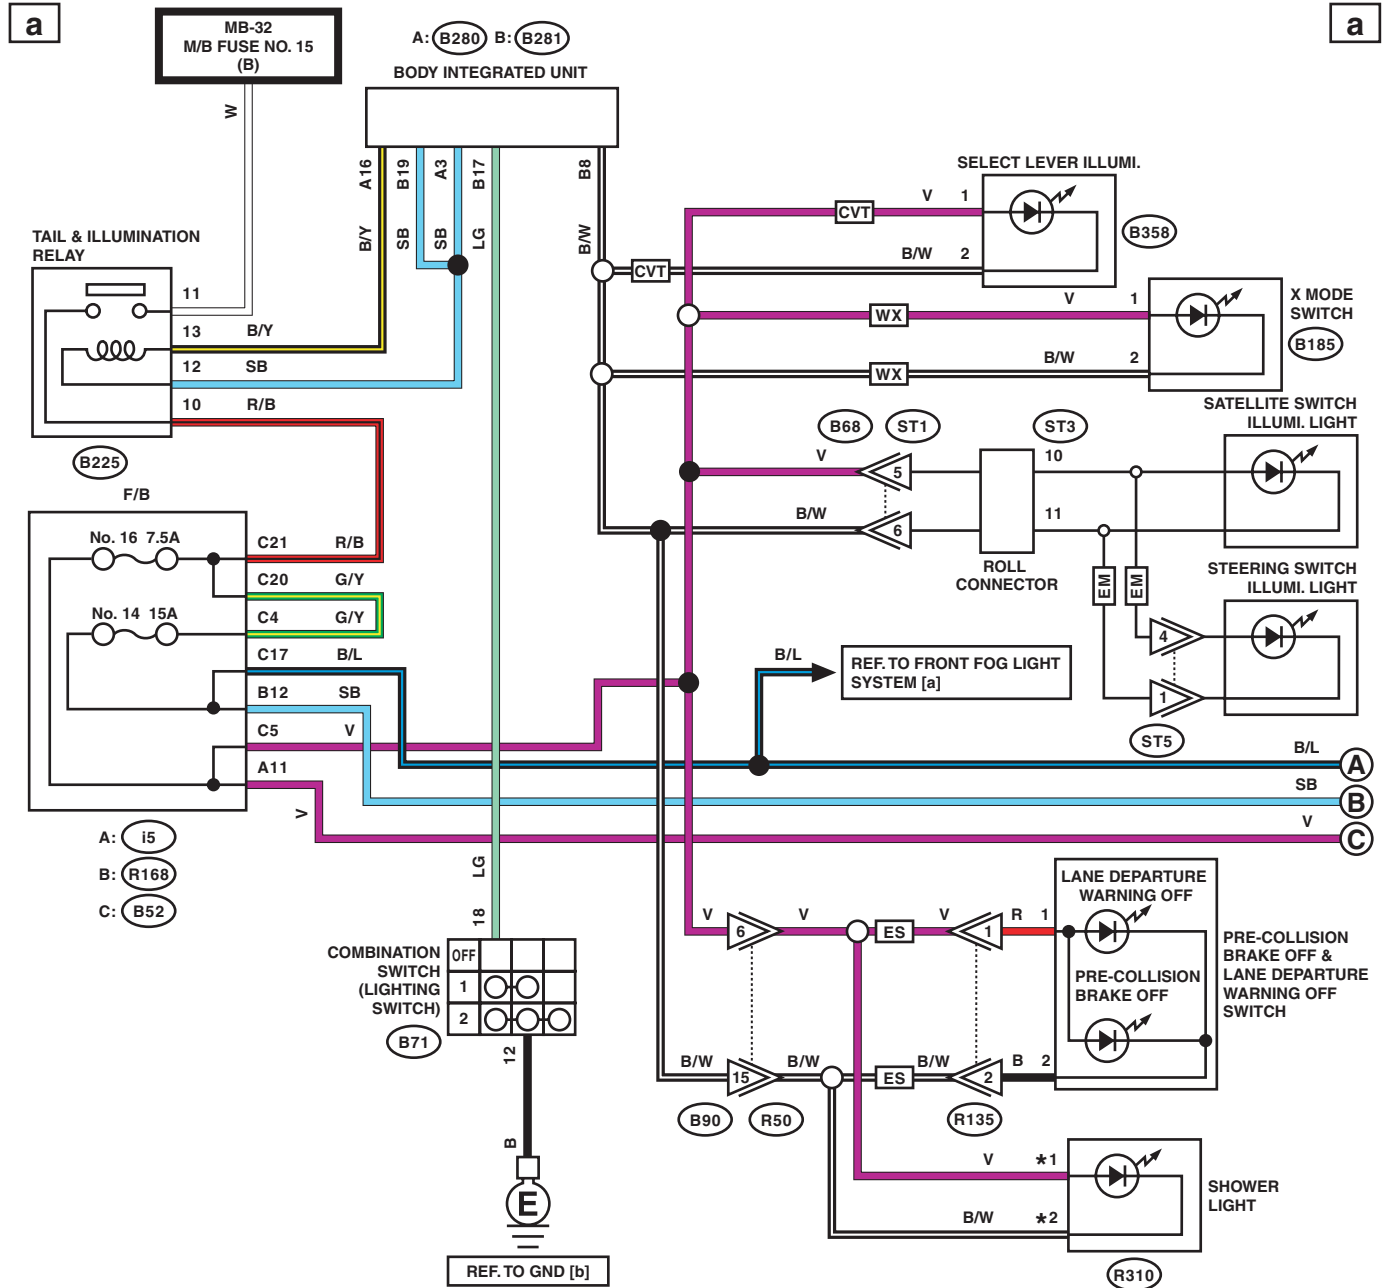

Clearance Light and Illumination Light System

WIRING SYSTEM

12. Clearance Light and Illumination Light System

A: WIRING DIAGRAM

WI-40695

Clearance and Illumination Light System

WIRING SYSTEM

WI-40696

Clearance Light and Illumination Light System

WIRING SYSTEM

- HS : WITH SEAT HEATER
- OP : WITHOUT PUSH BUTTON START
- WP : WITH PUSH BUTTON START

*1 : WITHOUT PUSH BUTTON START : B/W
 WITH PUSH BUTTON START : Y/R

WI-40697

Clearance Light and Illumination Light System

WIRING SYSTEM

ON : WITHOUT NAVIGATION

WN : WITH NAVIGATION

OG : WITHOUT POWER REAR GATE

WG : WITH POWER REAR GATE

*1 : TERMINAL No. OPTIONAL ARRANGEMENT
AMONG 1, 2, 3, 4, 5, 6, 7, 8, 9, 10 AND 11

*2 : TERMINAL No. OPTIONAL ARRANGEMENT
AMONG 12, 13, 14, 15, 16, 17, 18, 19, 20, 21 AND 22

*3 : MANUAL A/C : 14
AUTO A/C : 37

*4 : MANUAL A/C : 12
AUTO A/C : 35

*5 : MANUAL A/C : i16
AUTO A/C : i88

*6 : WITHOUT AUDIO : AUDIO CONNECTOR
WITH AUDIO : AUDIO