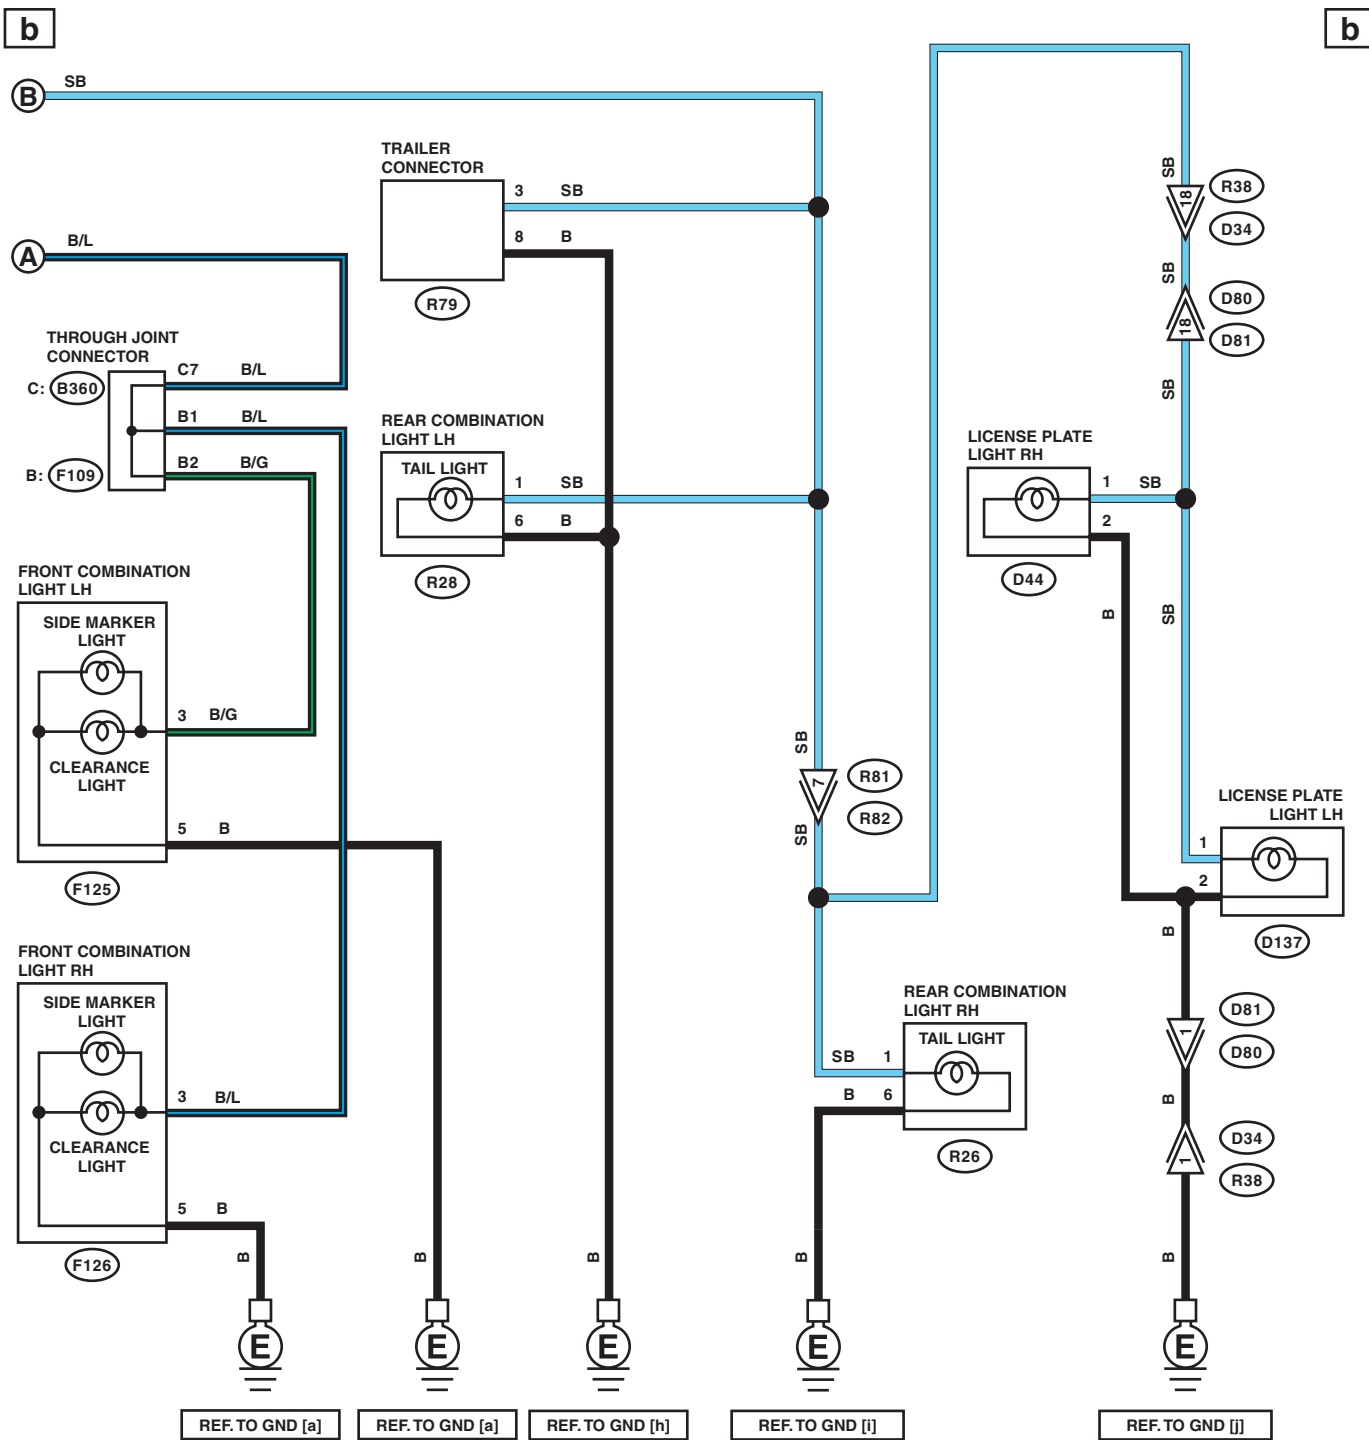

Clearance Light and Illumination Light System

WIRING SYSTEM

12. Clearance Light and Illumination Light System

A: WIRING DIAGRAM

WI-40695

Clearance and Illumination Light System

WIRING SYSTEM

WI-40696

Clearance Light and Illumination Light System

WIRING SYSTEM

- HS : WITH SEAT HEATER
- OP : WITHOUT PUSH BUTTON START
- WP : WITH PUSH BUTTON START

*1 : WITHOUT PUSH BUTTON START : B/W
 WITH PUSH BUTTON START : Y/R

WI-40697

Clearance Light and Illumination Light System

WIRING SYSTEM

ON : WITHOUT NAVIGATION

WN : WITH NAVIGATION

OG : WITHOUT POWER REAR GATE

WG : WITH POWER REAR GATE

*1 : TERMINAL No. OPTIONAL ARRANGEMENT
AMONG 1, 2, 3, 4, 5, 6, 7, 8, 9, 10 AND 11

*2 : TERMINAL No. OPTIONAL ARRANGEMENT
AMONG 12, 13, 14, 15, 16, 17, 18, 19, 20, 21 AND 22

*3 : MANUAL A/C : 14
AUTO A/C : 37

*4 : MANUAL A/C : 12
AUTO A/C : 35

*5 : MANUAL A/C : i16
AUTO A/C : i88

*6 : WITHOUT AUDIO : AUDIO CONNECTOR
WITH AUDIO : AUDIO