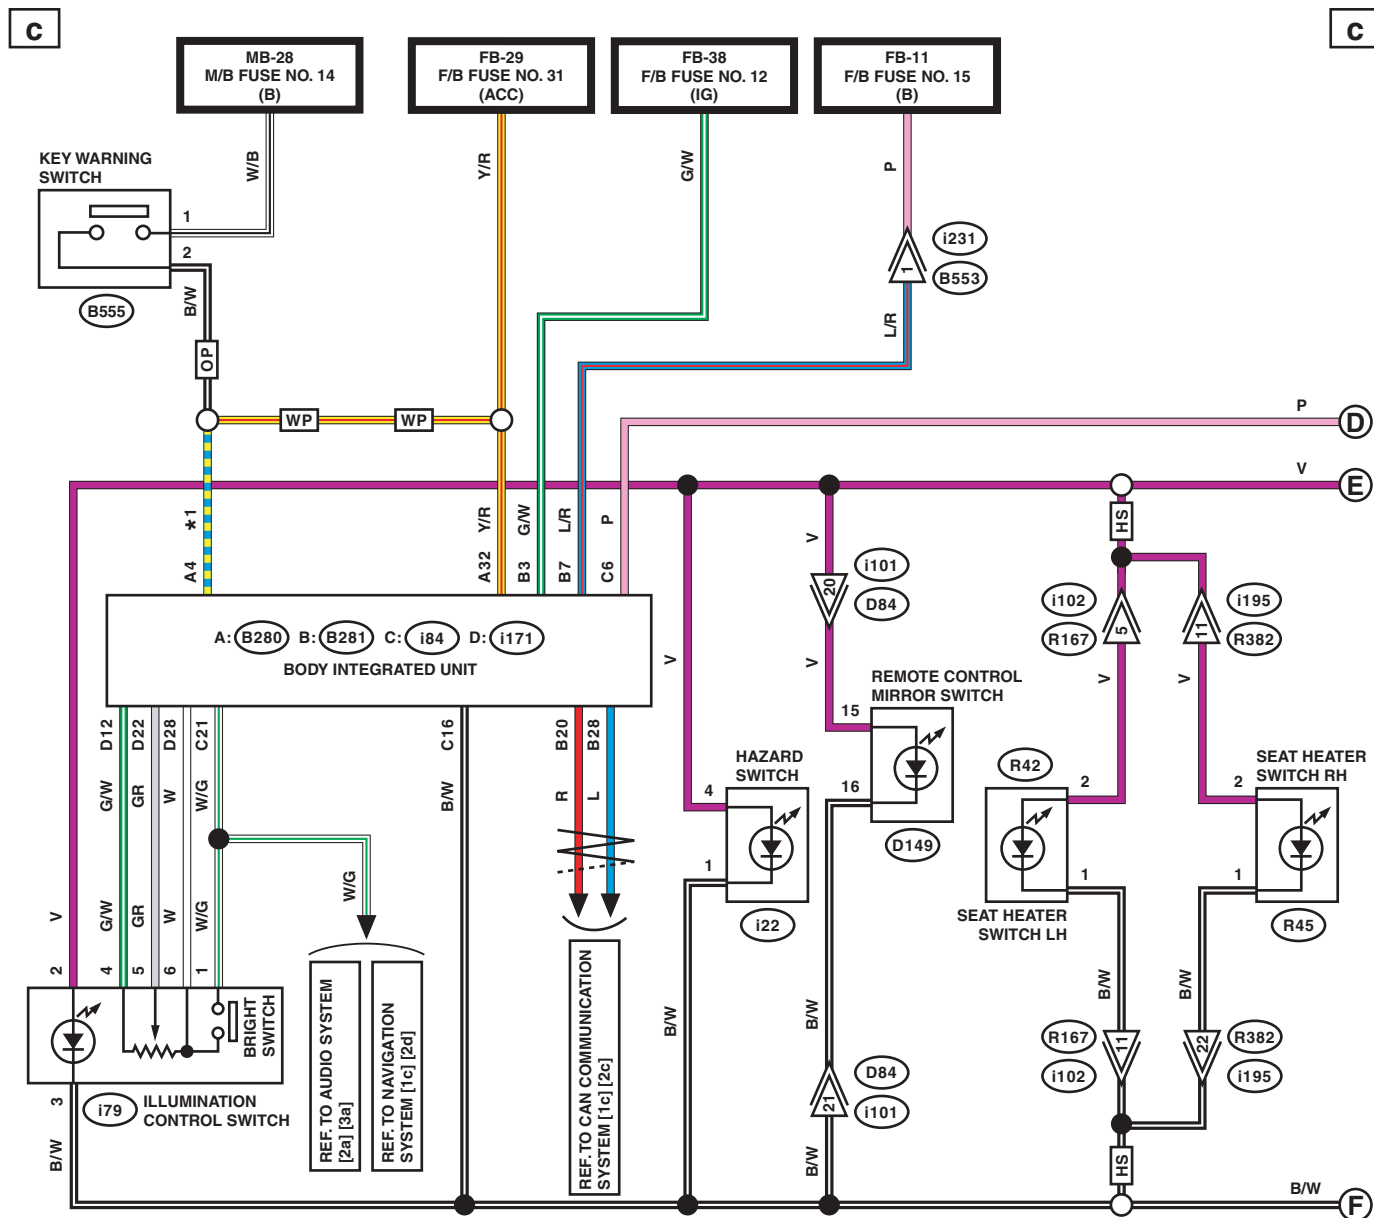

Clearance Light and Illumination Light System

WIRING SYSTEM

12. Clearance Light and Illumination Light System

A: WIRING DIAGRAM

WI-40695

Clearance and Illumination Light System

WIRING SYSTEM

WI-40696

Clearance Light and Illumination Light System

WIRING SYSTEM

- HS : WITH SEAT HEATER
- OP : WITHOUT PUSH BUTTON START
- WP : WITH PUSH BUTTON START

*1 : WITHOUT PUSH BUTTON START : B/W
 WITH PUSH BUTTON START : Y/R

WI-40697

Clearance Light and Illumination Light System

WIRING SYSTEM

ON : WITHOUT NAVIGATION

WN : WITH NAVIGATION

OG : WITHOUT POWER REAR GATE

WG : WITH POWER REAR GATE

*1 : TERMINAL No. OPTIONAL ARRANGEMENT
AMONG 1, 2, 3, 4, 5, 6, 7, 8, 9, 10 AND 11

*2 : TERMINAL No. OPTIONAL ARRANGEMENT
AMONG 12, 13, 14, 15, 16, 17, 18, 19, 20, 21 AND 22

*3 : MANUAL A/C : 14
AUTO A/C : 37

*4 : MANUAL A/C : 12
AUTO A/C : 35

*5 : MANUAL A/C : i16
AUTO A/C : i88

*6 : WITHOUT AUDIO : AUDIO CONNECTOR
WITH AUDIO : AUDIO