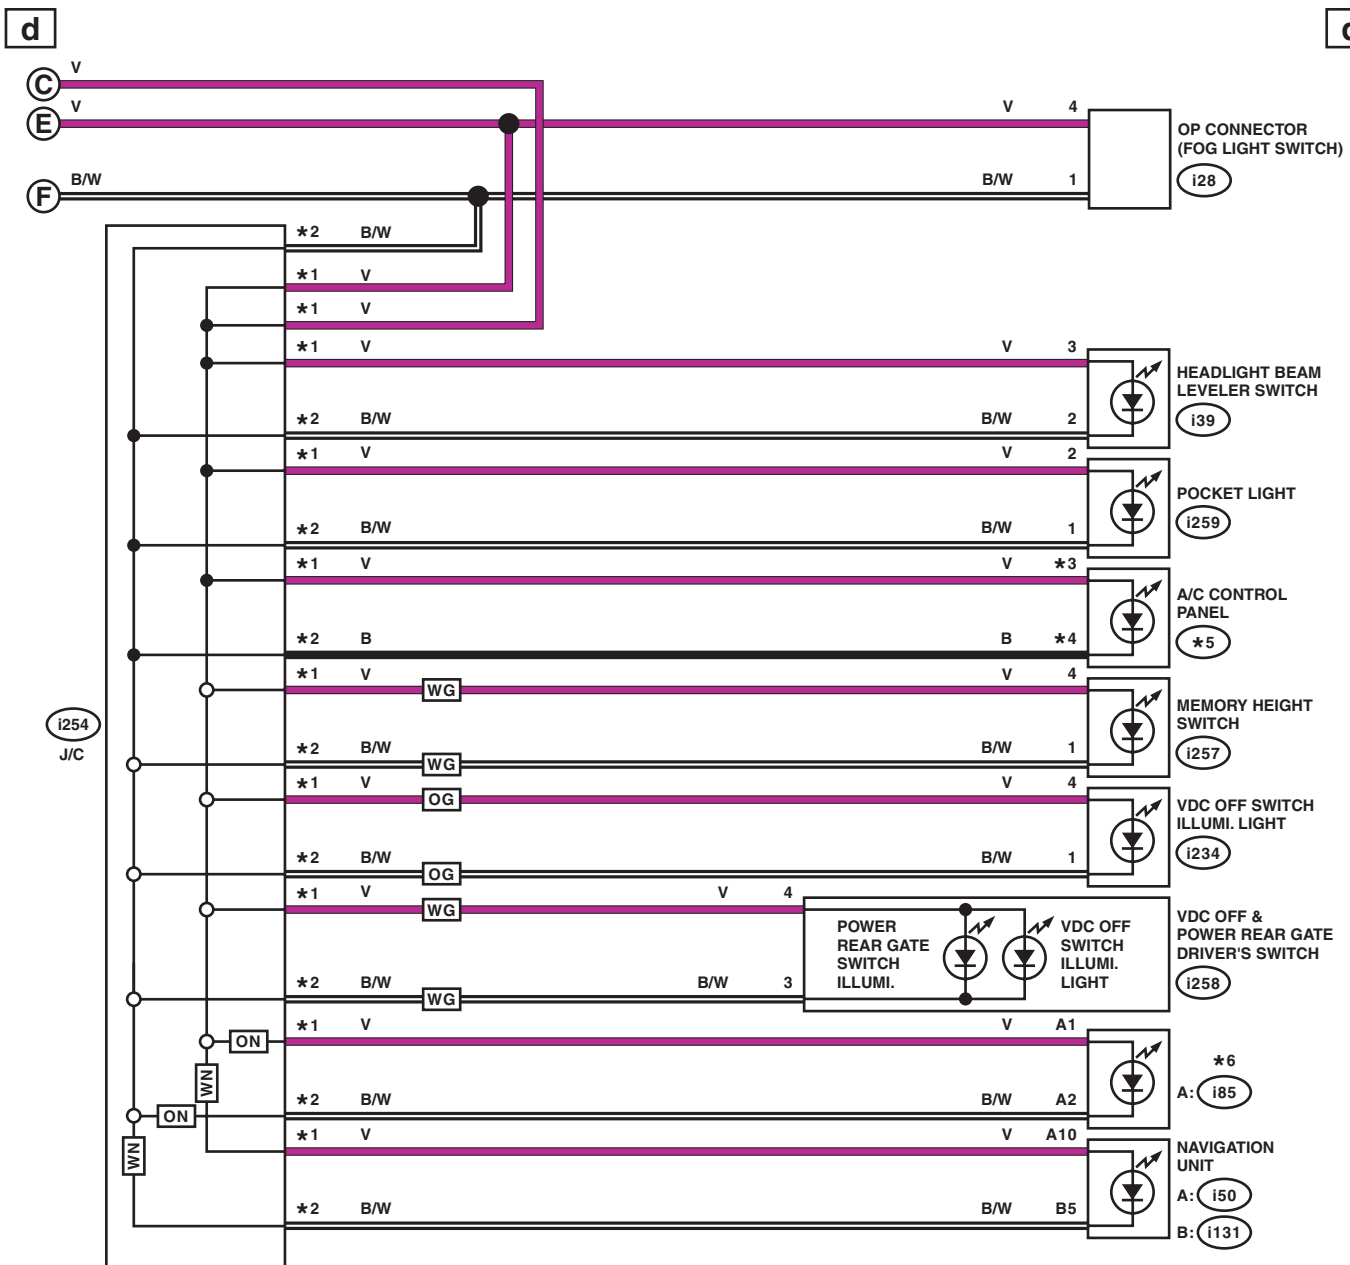

Clearance Light and Illumination Light System

WIRING SYSTEM

12. Clearance Light and Illumination Light System

A: WIRING DIAGRAM

WI-40695

Clearance and Illumination Light System

WIRING SYSTEM

WI-40696

Clearance Light and Illumination Light System

WIRING SYSTEM

- HS : WITH SEAT HEATER
- OP : WITHOUT PUSH BUTTON START
- WP : WITH PUSH BUTTON START

*1 : WITHOUT PUSH BUTTON START : B/W
 WITH PUSH BUTTON START : Y/R

WI-40697

Clearance Light and Illumination Light System

WIRING SYSTEM

ON : WITHOUT NAVIGATION

WN : WITH NAVIGATION

OG : WITHOUT POWER REAR GATE

WG : WITH POWER REAR GATE

*1 : TERMINAL No. OPTIONAL ARRANGEMENT
AMONG 1, 2, 3, 4, 5, 6, 7, 8, 9, 10 AND 11

*2 : TERMINAL No. OPTIONAL ARRANGEMENT
AMONG 12, 13, 14, 15, 16, 17, 18, 19, 20, 21 AND 22

*3 : MANUAL A/C : 14
AUTO A/C : 37

*4 : MANUAL A/C : 12
AUTO A/C : 35

*5 : MANUAL A/C : i16
AUTO A/C : i88

*6 : WITHOUT AUDIO : AUDIO CONNECTOR
WITH AUDIO : AUDIO