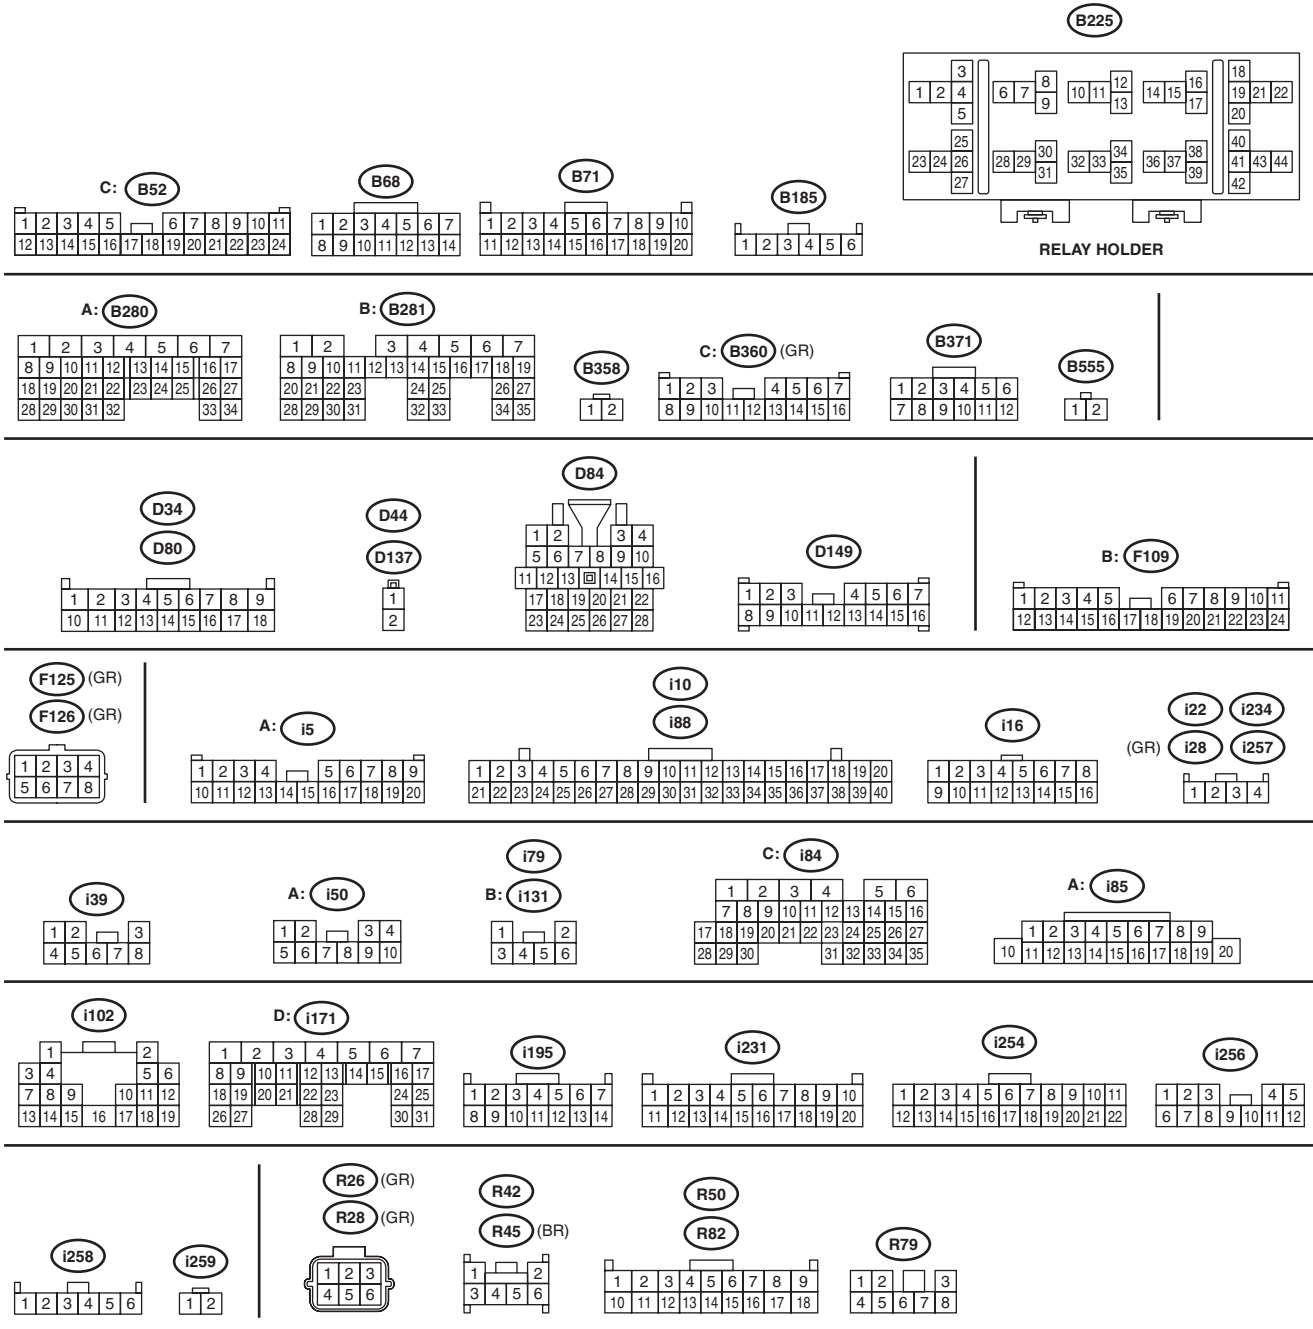

WI-40697

Clearance Light and Illumination Light System

WIRING SYSTEM

ON : WITHOUT NAVIGATION

WN : WITH NAVIGATION

OG : WITHOUT POWER REAR GATE

WG : WITH POWER REAR GATE

*1 : TERMINAL No. OPTIONAL ARRANGEMENT
AMONG 1, 2, 3, 4, 5, 6, 7, 8, 9, 10 AND 11

*2 : TERMINAL No. OPTIONAL ARRANGEMENT
AMONG 12, 13, 14, 15, 16, 17, 18, 19, 20, 21 AND 22

*3 : MANUAL A/C : 14
AUTO A/C : 37

*4 : MANUAL A/C : 12
AUTO A/C : 35

*5 : MANUAL A/C : i16
AUTO A/C : i88

*6 : WITHOUT AUDIO : AUDIO CONNECTOR
WITH AUDIO : AUDIO

WI-40698

Clearance Light and Illumination Light System

WIRING SYSTEM

WX : WITH X MODE

- *1 : TERMINAL No. OPTIONAL ARRANGEMENT AMONG 1, 2, 3, 6, 7 AND 8
- *2 : TERMINAL No. OPTIONAL ARRANGEMENT AMONG 4, 5, 9, 10, 11 AND 12

*3 : TERMINAL No. OPTIONAL ARRANGEMENT AMONG 1, 2, 3, 4, 5 AND 6

WI-40699

f

f

LIST OF CONNECTORS

WI-40700

Clearance Light and Illumination Light System

WIRING SYSTEM