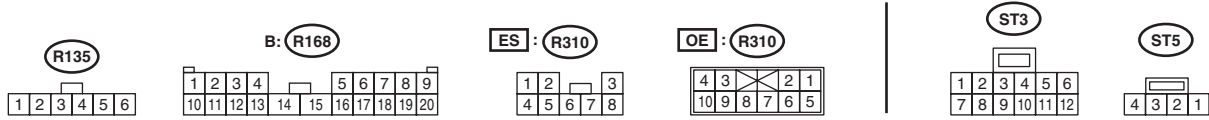

Clearance Light and Illumination Light System

WIRING SYSTEM

g

g

LIST OF CONNECTORS

OE : WITHOUT EyeSight

ES : WITH EyeSight

WI-40701