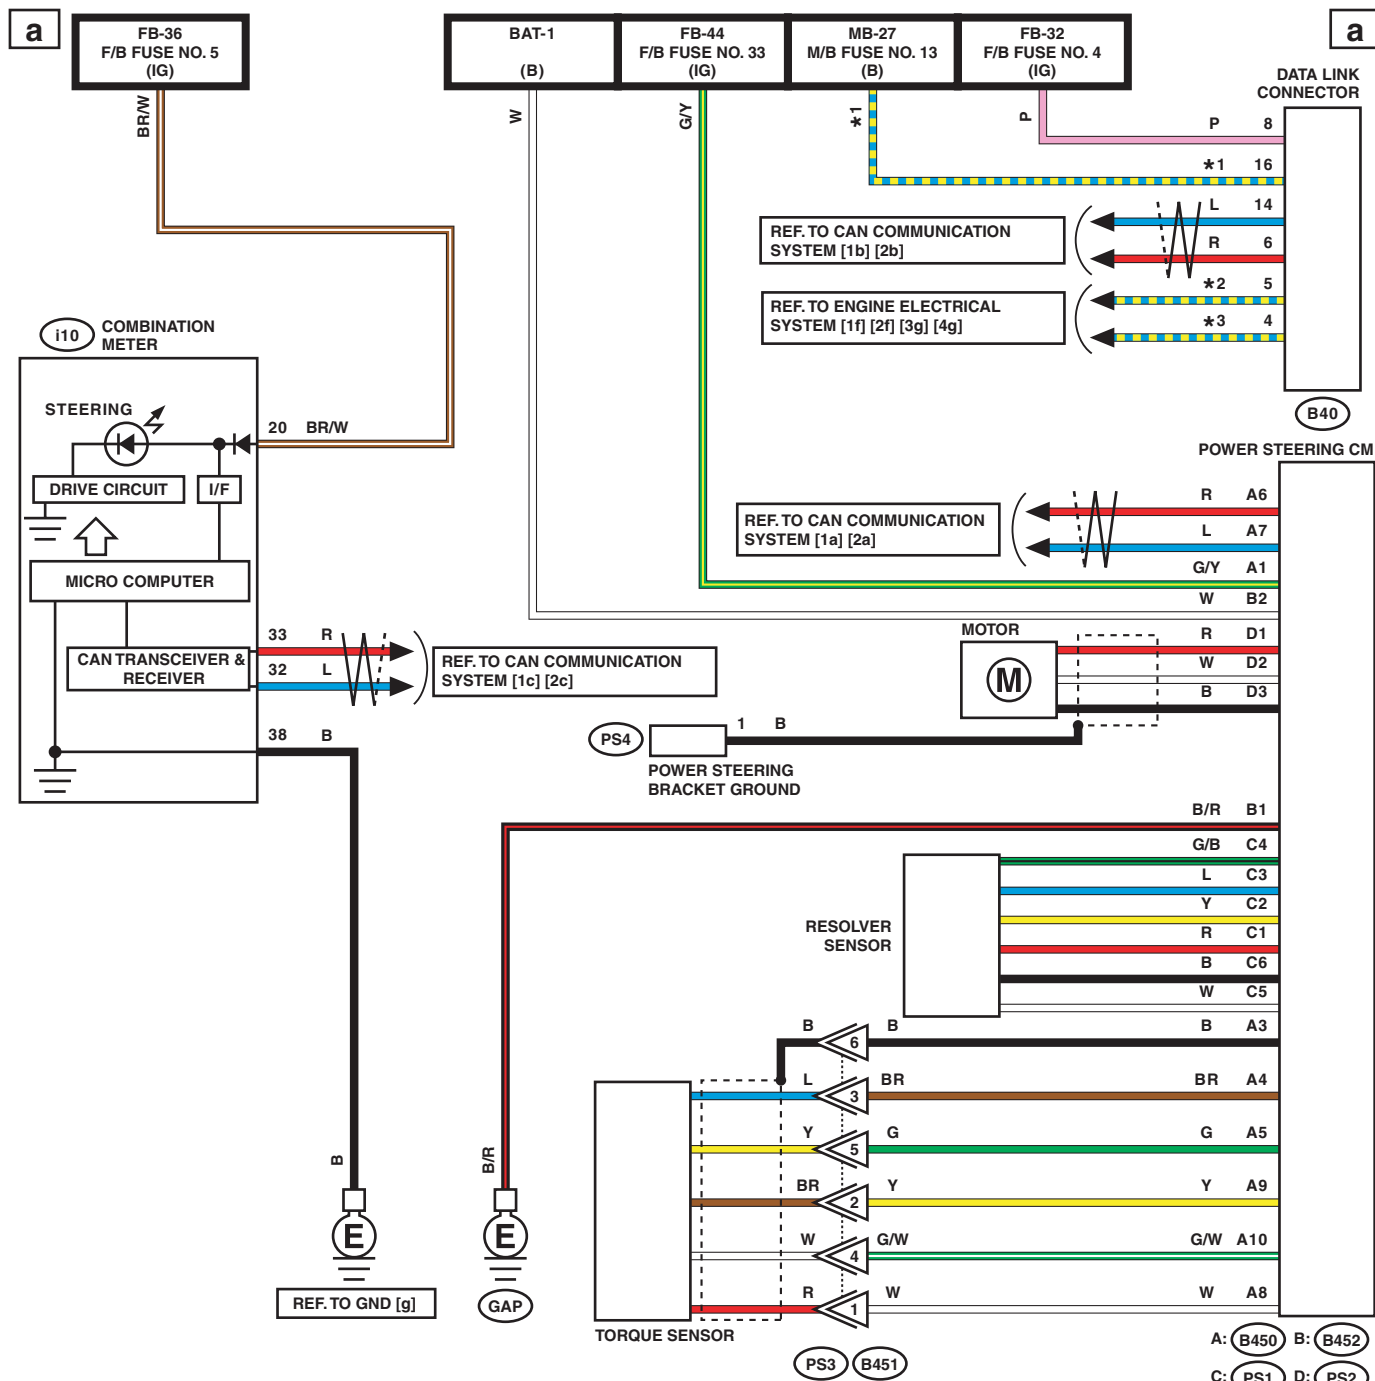

## 17. Electric Power Steering System

### A: WIRING DIAGRAM

\*1 : NON-TURBO MODEL : G  
 TURBO MODEL : W/L  
 \*2 : NON-TURBO MODEL : B  
 TURBO MODEL : B/R

\*3 : NON-TURBO MODEL : B/G  
 TURBO MODEL : B

WI-40738

# Electric Power Steering System

WIRING SYSTEM

b

b

## LIST OF CONNECTORS

WI-40739