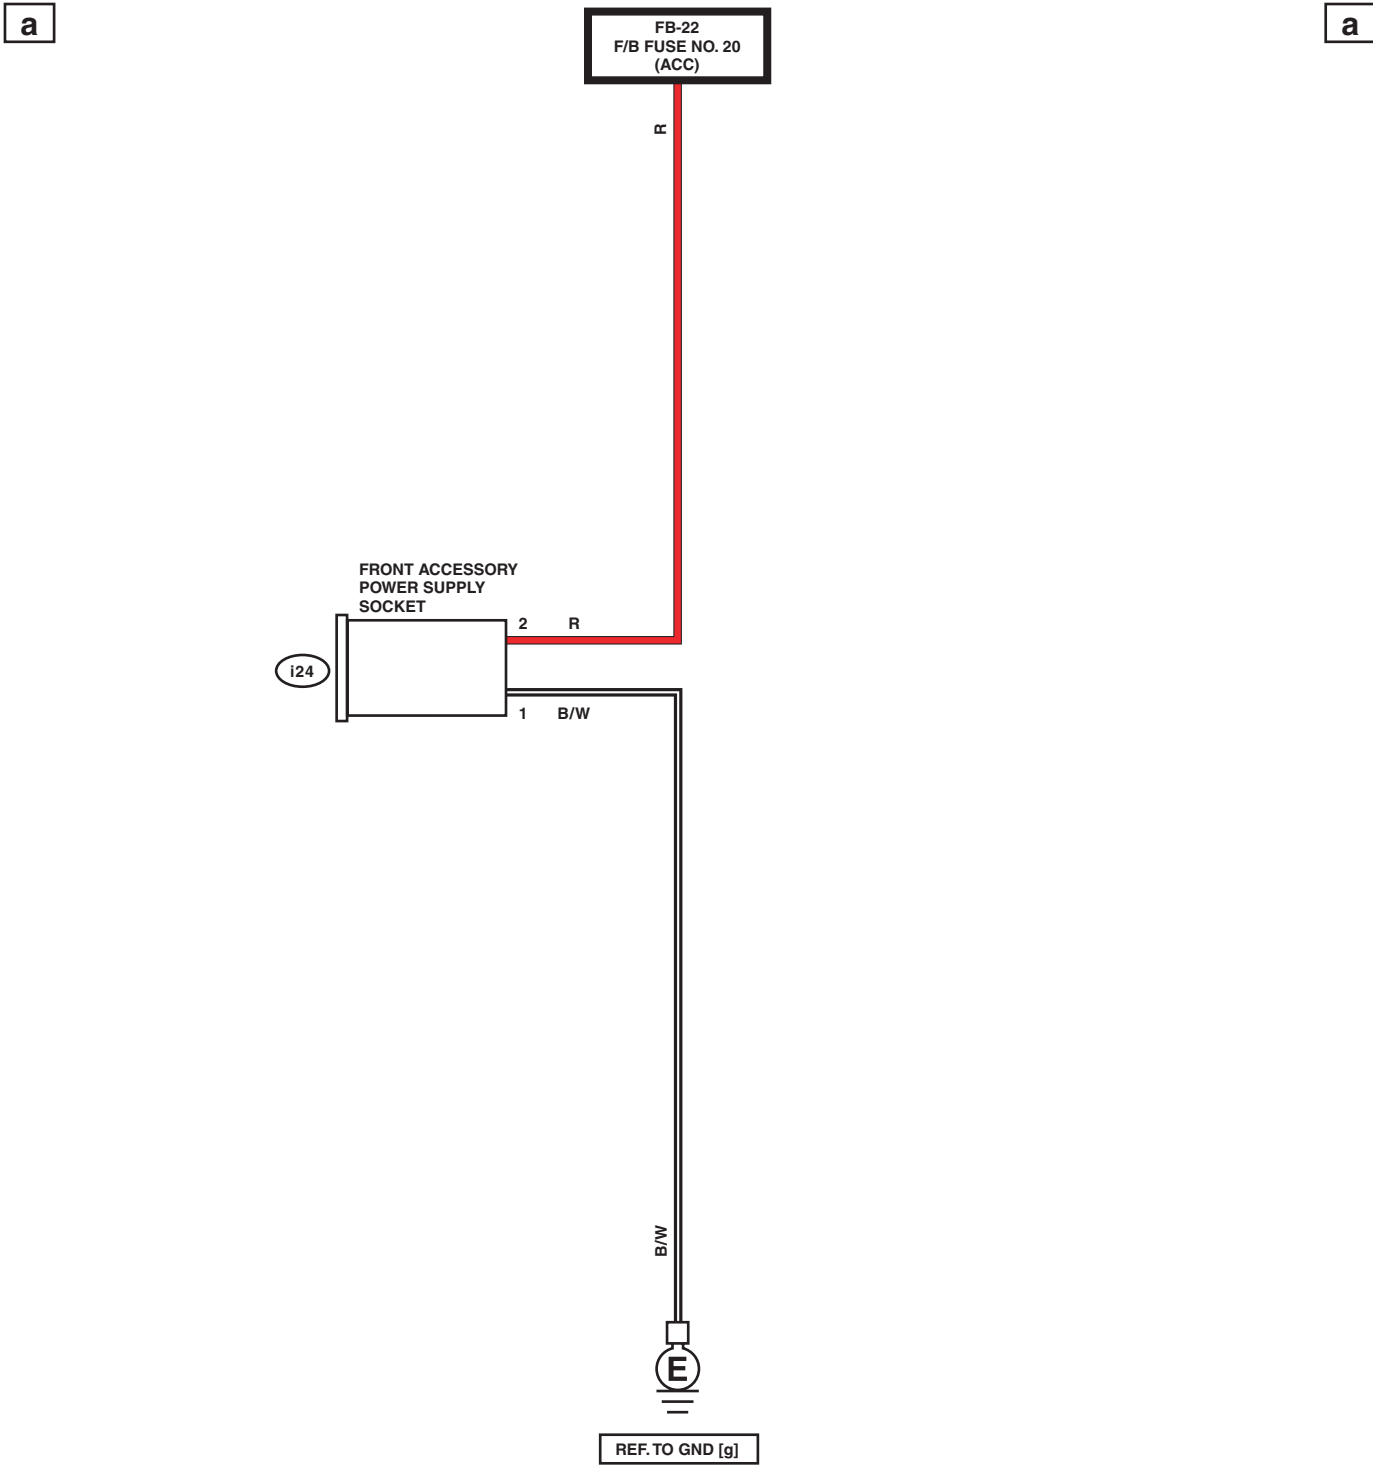

# Front Accessory Power Supply Socket System

WIRING SYSTEM

## 20.Front Accessory Power Supply Socket System

### A: WIRING DIAGRAM

WI-39169

b

b

## LIST OF CONNECTORS

i24

1  
2

---