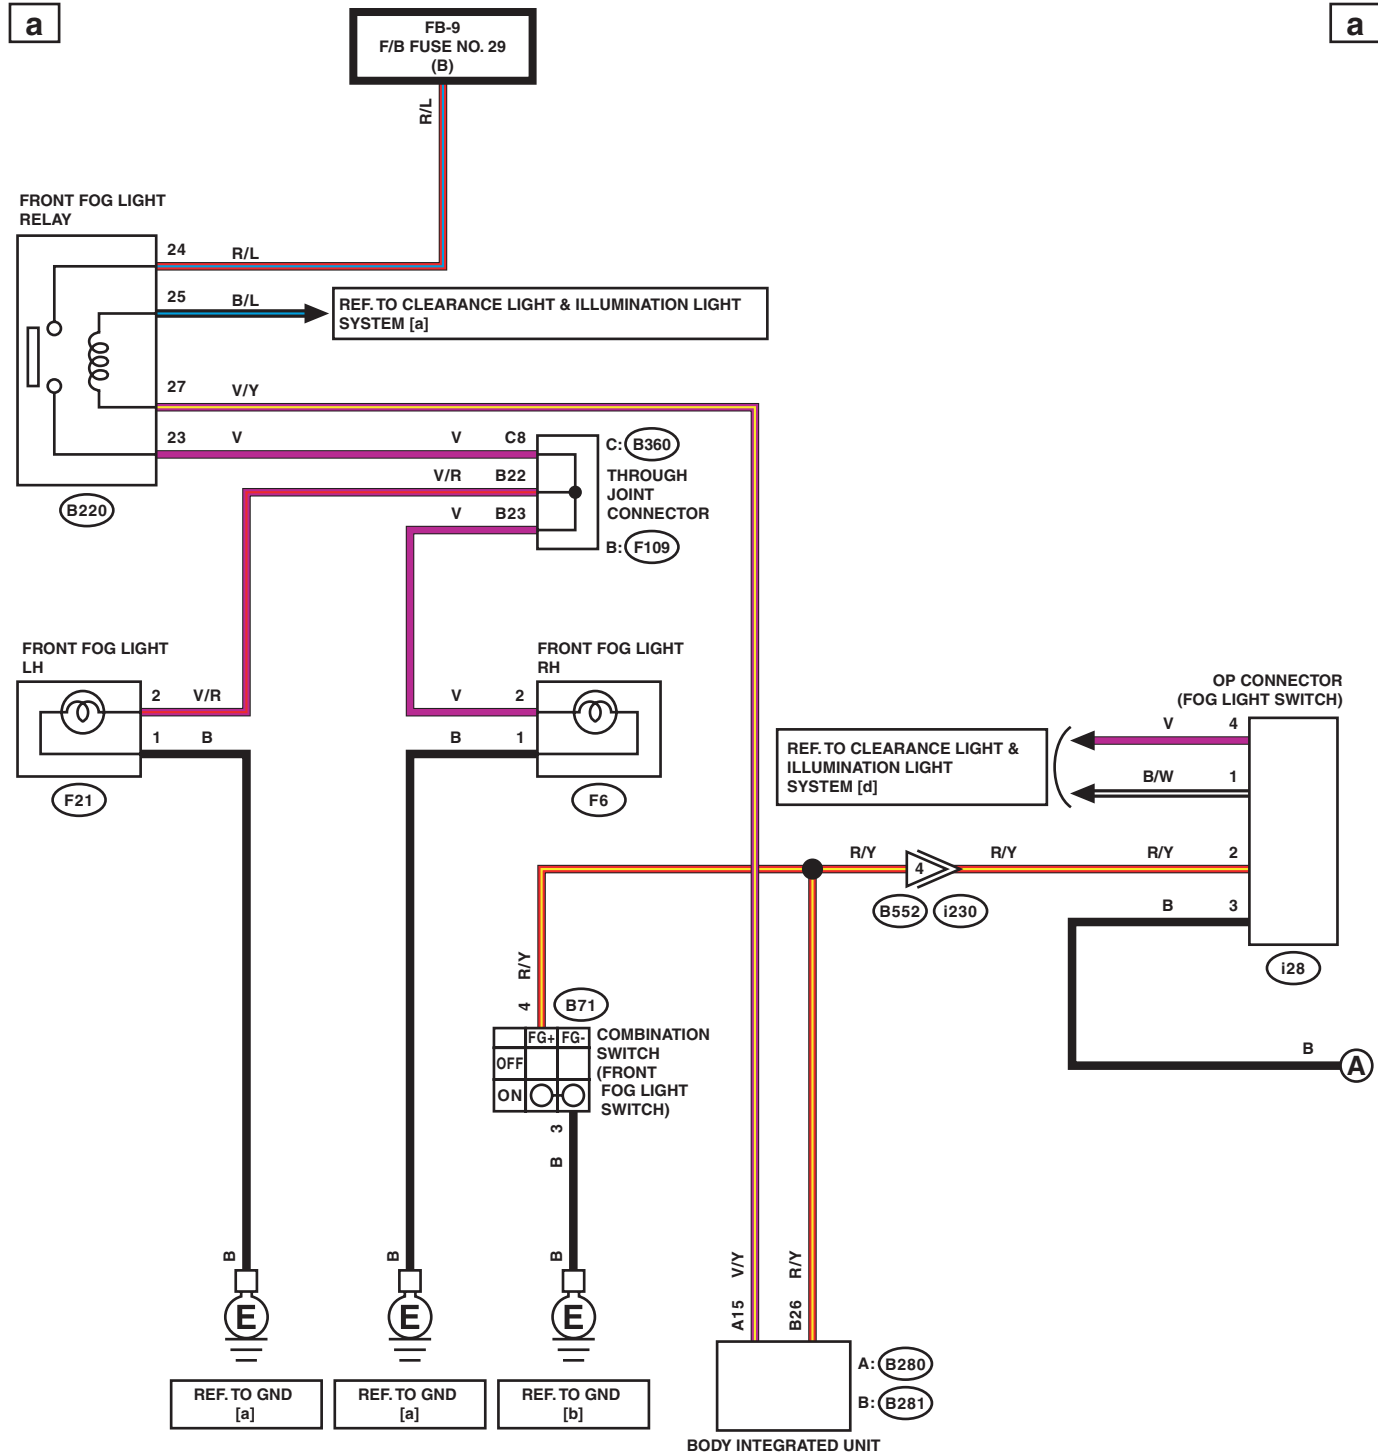

Front Fog Light System

WIRING SYSTEM

21. Front Fog Light System

A: WIRING DIAGRAM

WI-40821

Front Fog Light System

WIRING SYSTEM

- *1 : TERMINAL No. OPTIONAL ARRANGEMENT AMONG 1, 2, 3, 6, 7 AND 8
- *2 : TERMINAL No. OPTIONAL ARRANGEMENT AMONG 4, 5, 9, 10, 11 AND 12
- *3 : WITHOUT PUSH BUTTON START : B/W
WITH PUSH BUTTON START : Y/R

WI-41124

Front Fog Light System

WIRING SYSTEM

C

C

LIST OF CONNECTORS

WI-40822