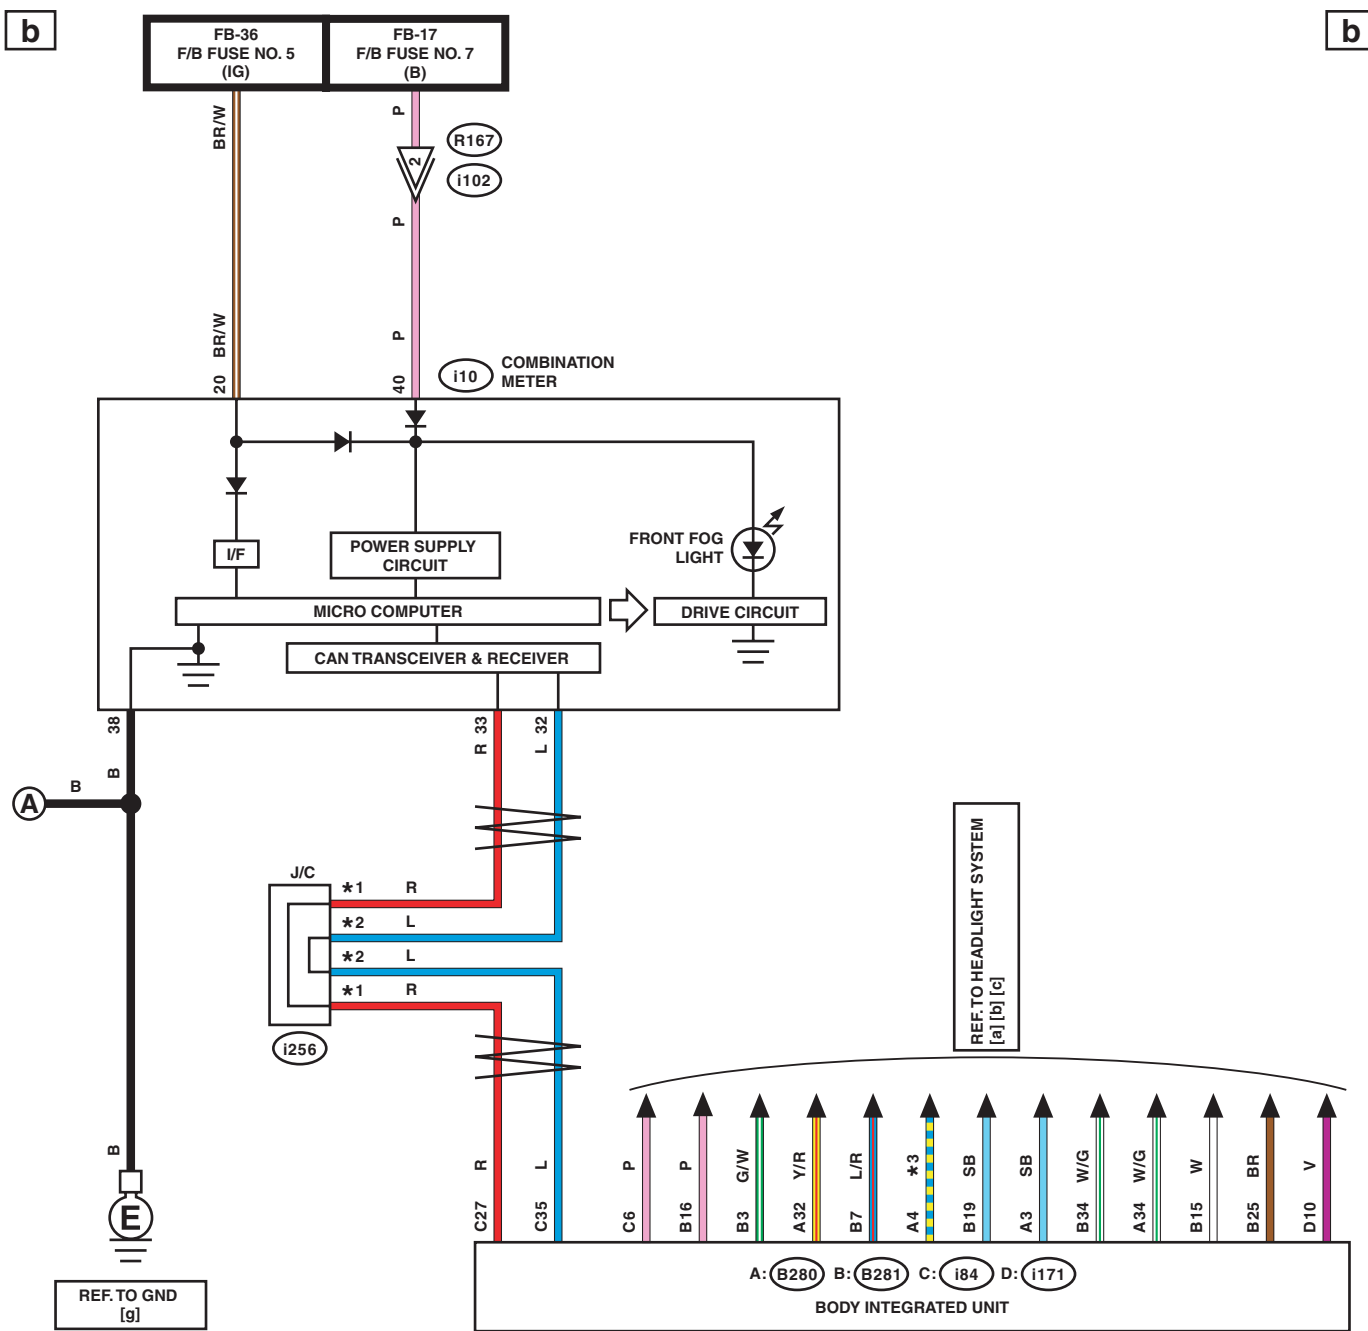

Front Fog Light System

WIRING SYSTEM

21. Front Fog Light System

A: WIRING DIAGRAM

WI-40821

Front Fog Light System

WIRING SYSTEM

- *1 : TERMINAL No. OPTIONAL ARRANGEMENT AMONG 1, 2, 3, 6, 7 AND 8
- *2 : TERMINAL No. OPTIONAL ARRANGEMENT AMONG 4, 5, 9, 10, 11 AND 12
- *3 : WITHOUT PUSH BUTTON START : B/W
WITH PUSH BUTTON START : Y/R

WI-41124

Front Fog Light System

WIRING SYSTEM

C

C

LIST OF CONNECTORS

WI-40822