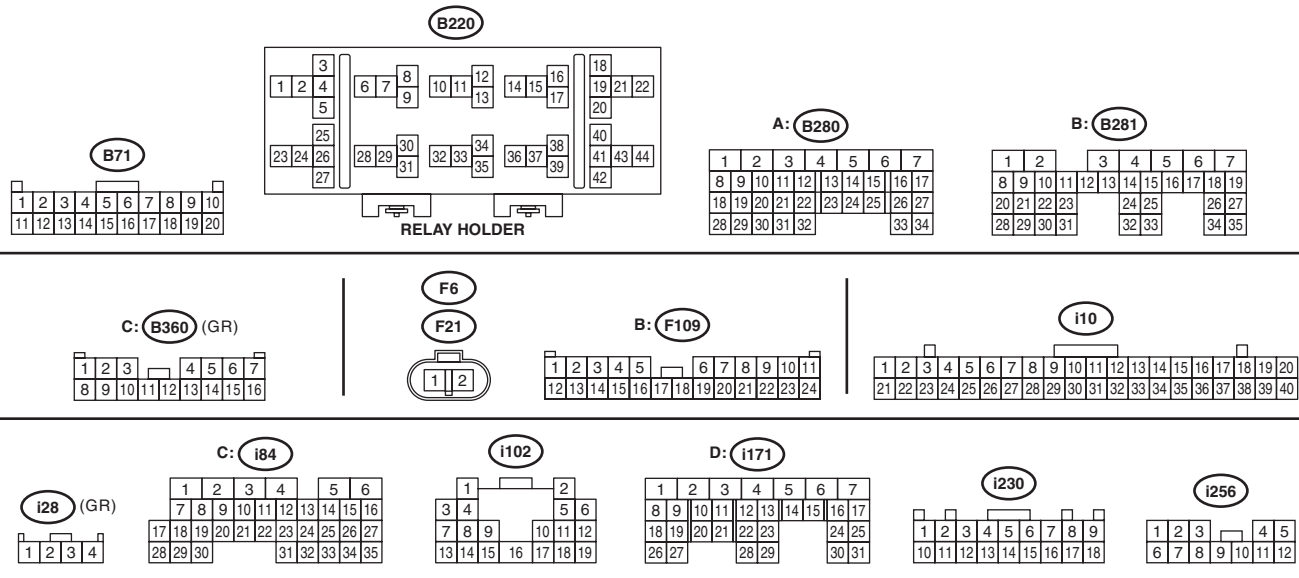

Front Fog Light System

WIRING SYSTEM

21. Front Fog Light System

A: WIRING DIAGRAM

WI-40821

Front Fog Light System

WIRING SYSTEM

- *1 : TERMINAL No. OPTIONAL ARRANGEMENT AMONG 1, 2, 3, 6, 7 AND 8
- *2 : TERMINAL No. OPTIONAL ARRANGEMENT AMONG 4, 5, 9, 10, 11 AND 12
- *3 : WITHOUT PUSH BUTTON START : B/W
WITH PUSH BUTTON START : Y/R

WI-41124

Front Fog Light System

WIRING SYSTEM

C

C

LIST OF CONNECTORS

WI-40822