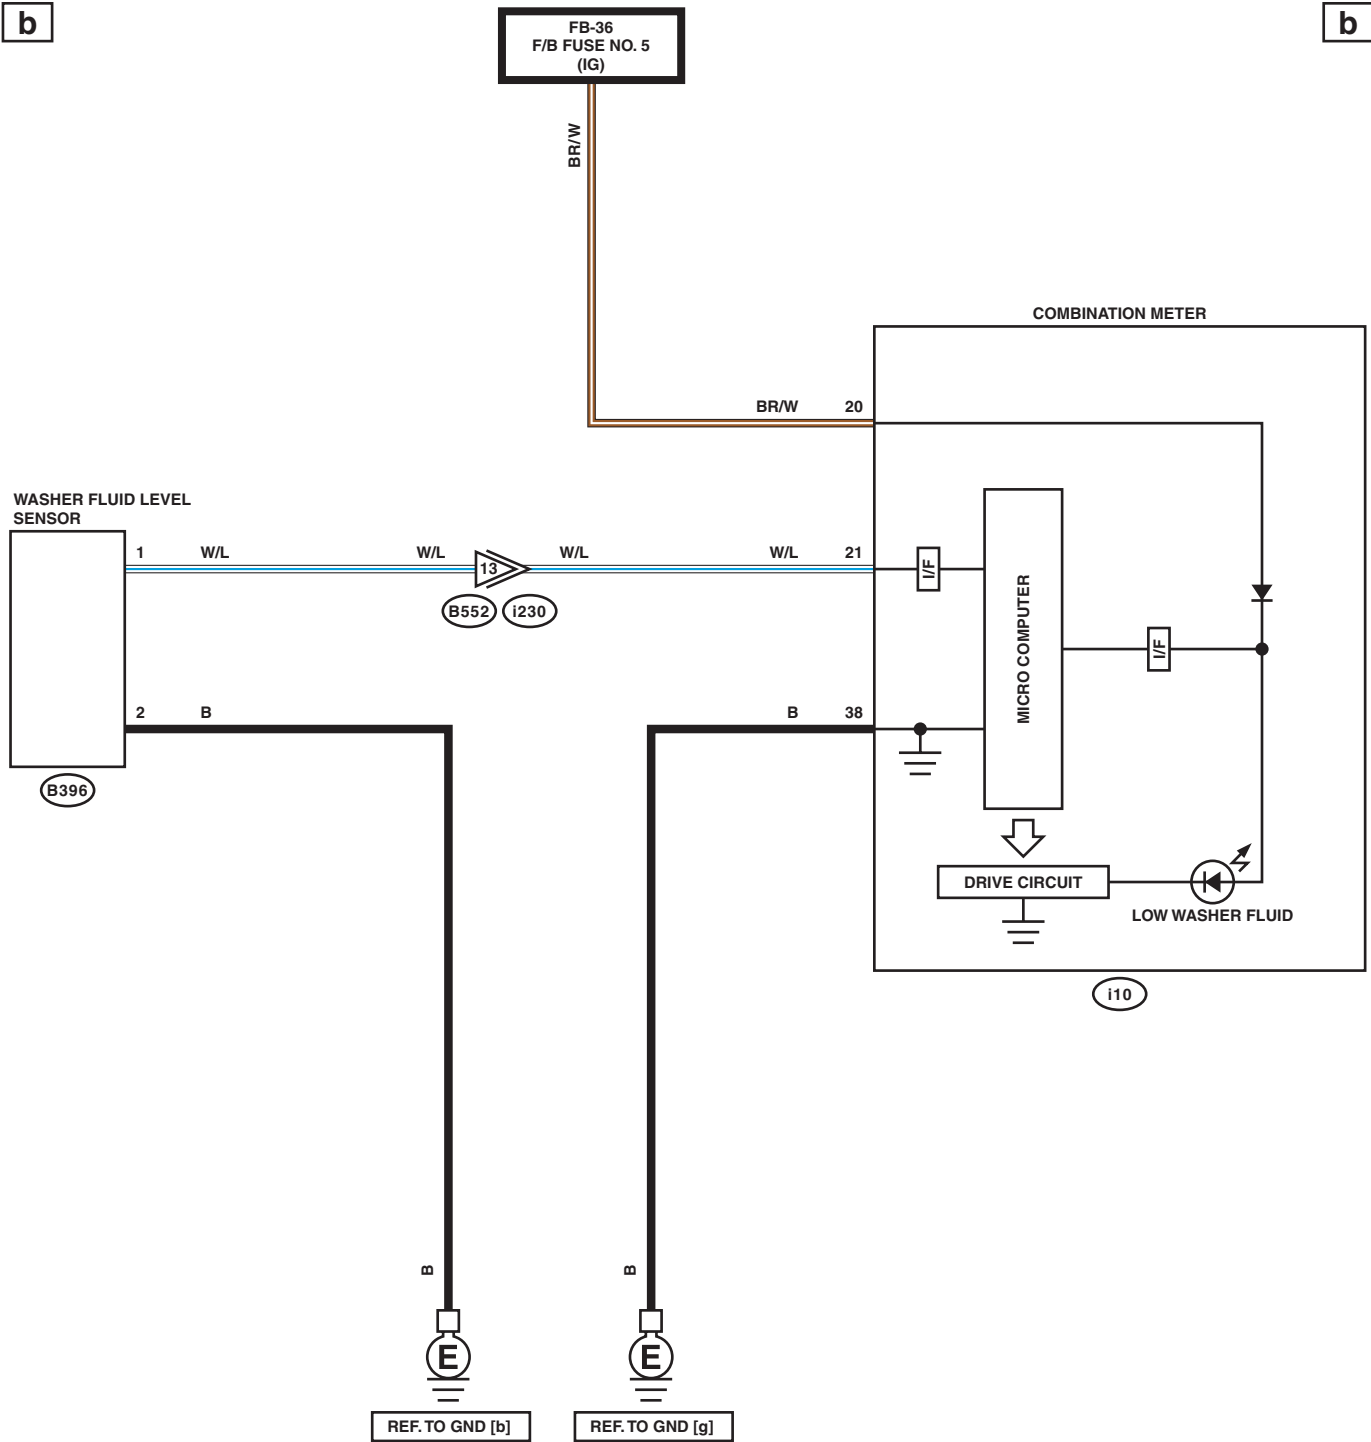

22. Front Wiper and Washer System

A: WIRING DIAGRAM

*1 : NON-TURBO MODEL : W
TURBO MODEL : Y

Front Wiper and Washer System

WIRING SYSTEM

b

b

WI-40824

C

C

LIST OF CONNECTORS