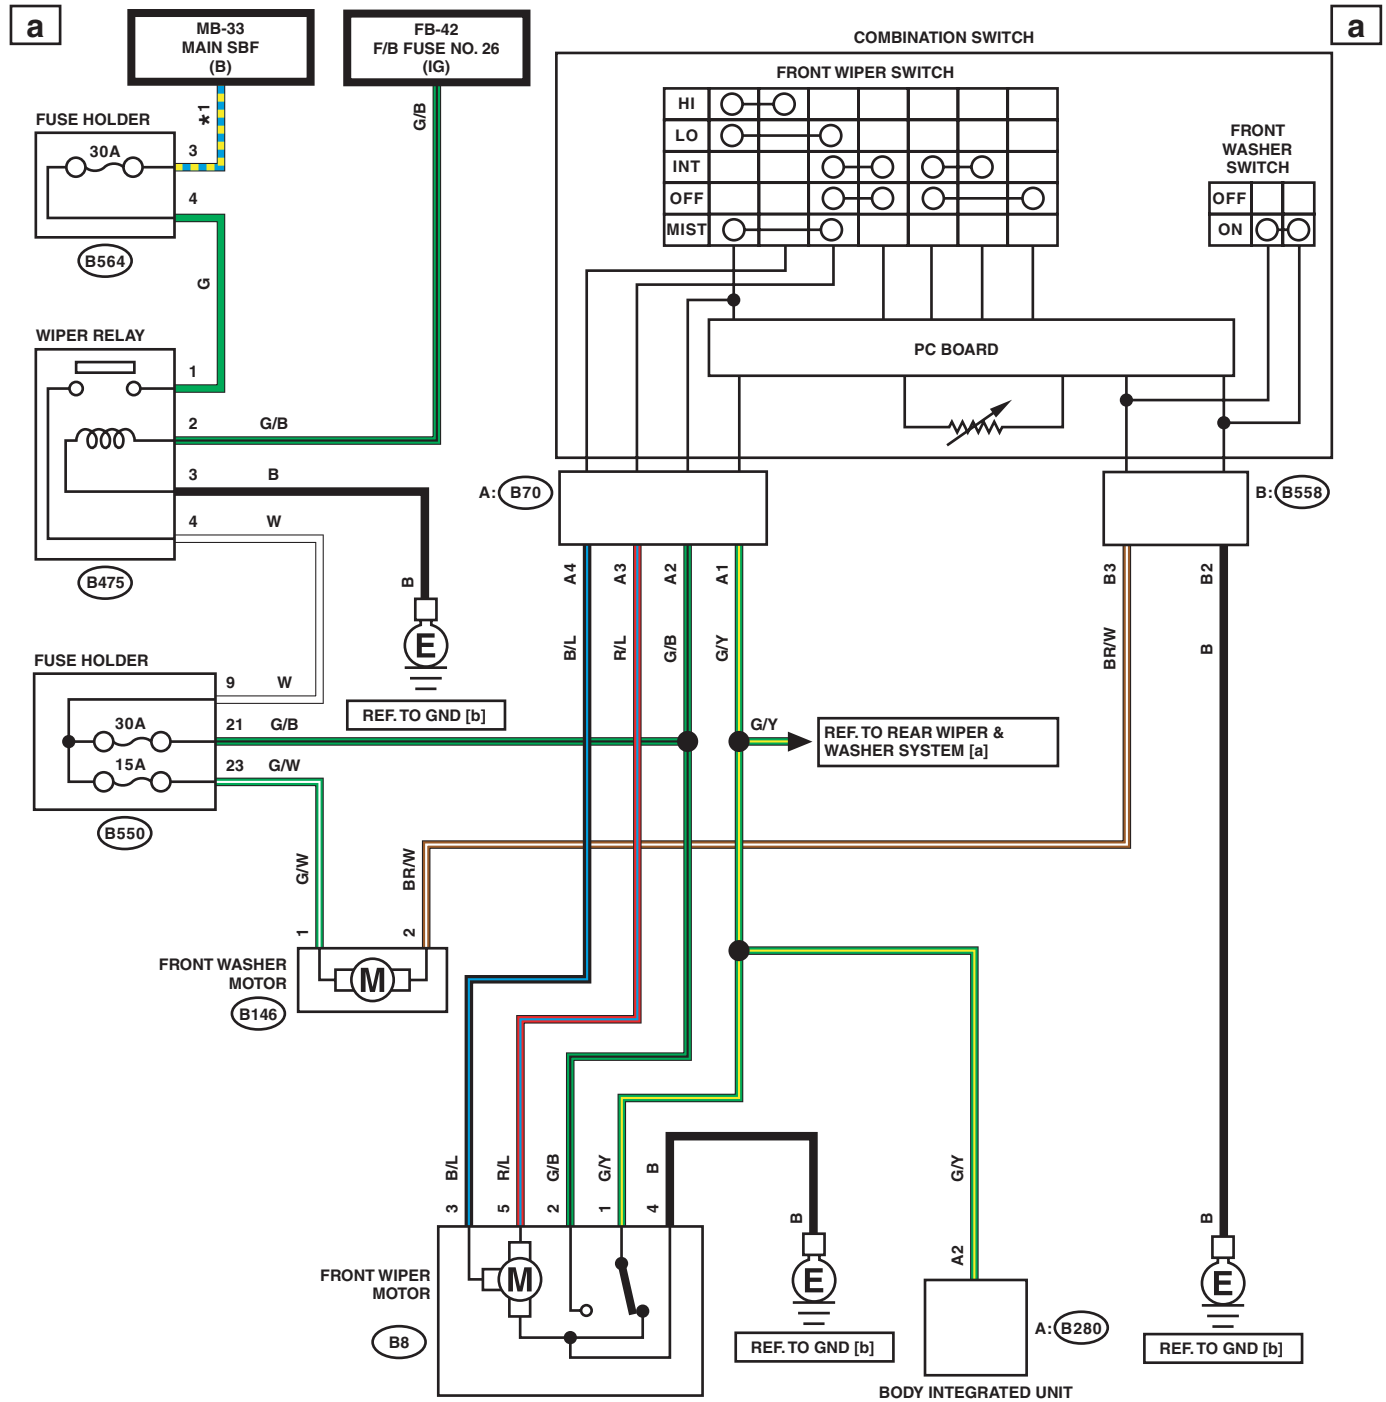

22. Front Wiper and Washer System

A: WIRING DIAGRAM

*1 : NON-TURBO MODEL : W
TURBO MODEL : Y

Front Wiper and Washer System

WIRING SYSTEM

b

b

WI-40824

C

C

LIST OF CONNECTORS