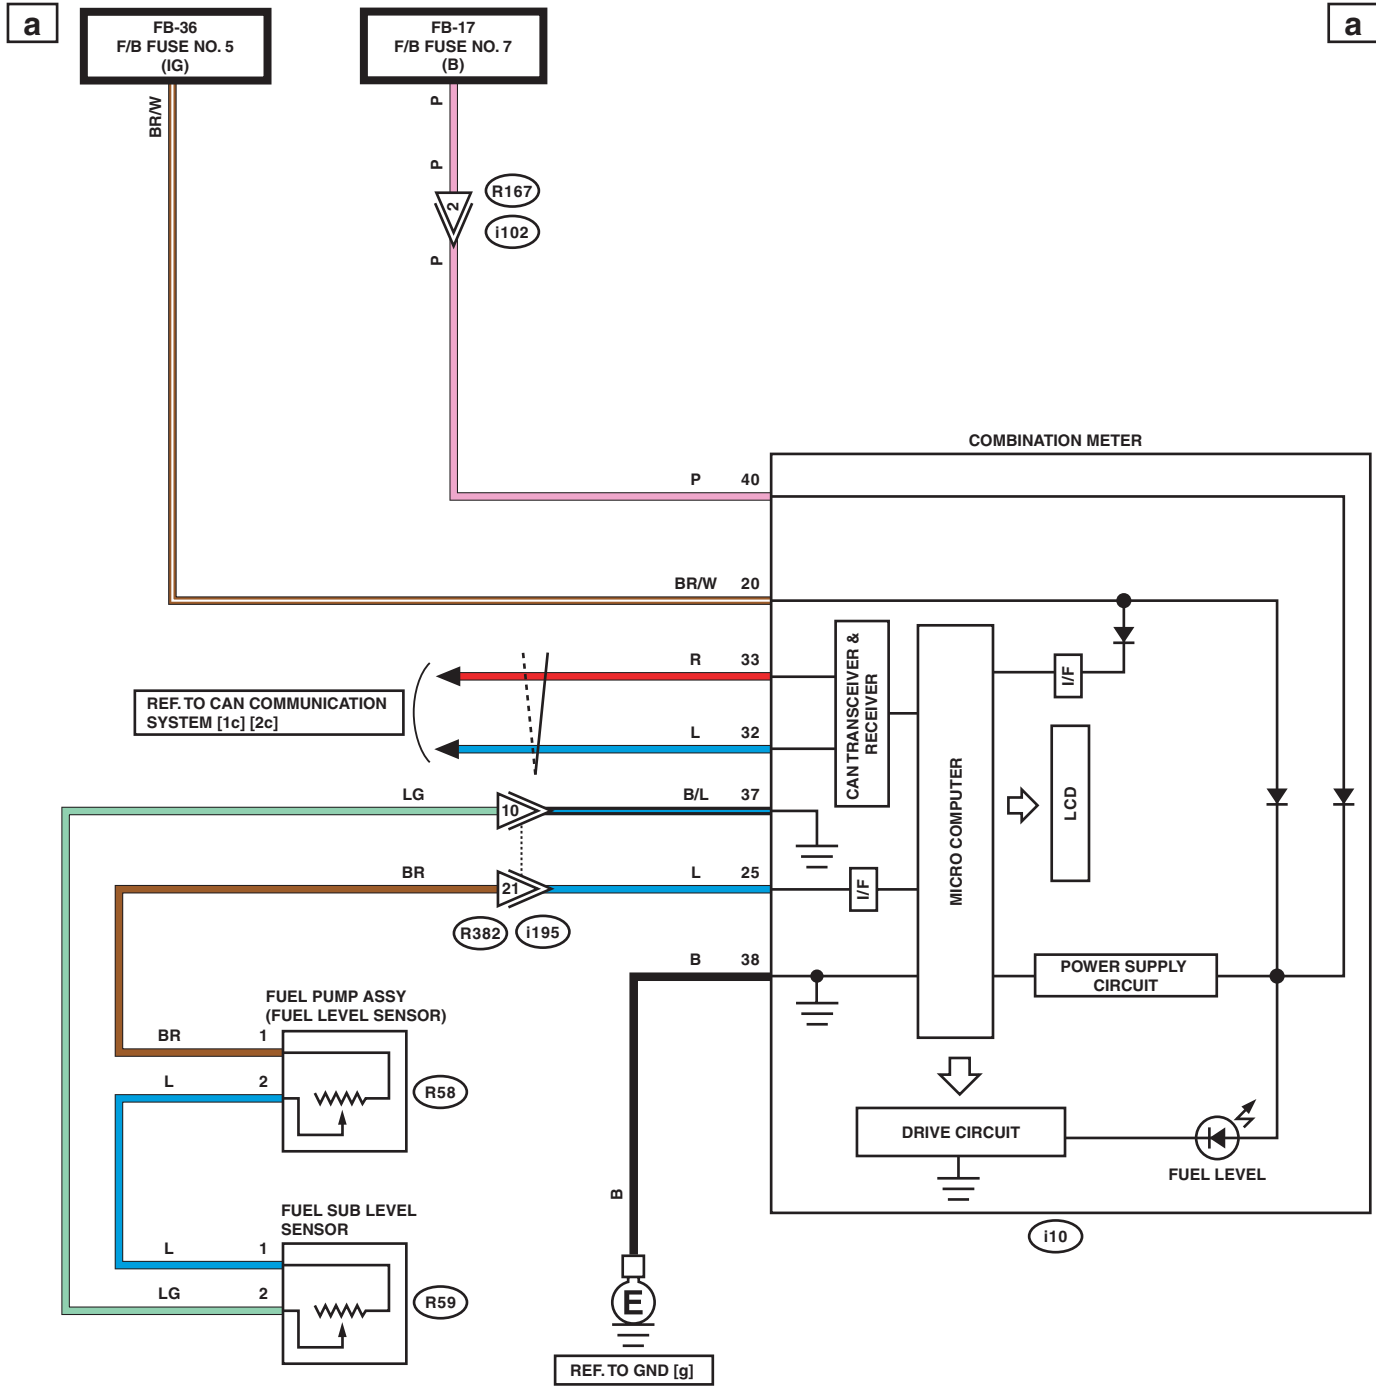

Fuel Gauge System

WIRING SYSTEM

23. Fuel Gauge System

A: WIRING DIAGRAM

WI-40826

b

b

LIST OF CONNECTORS