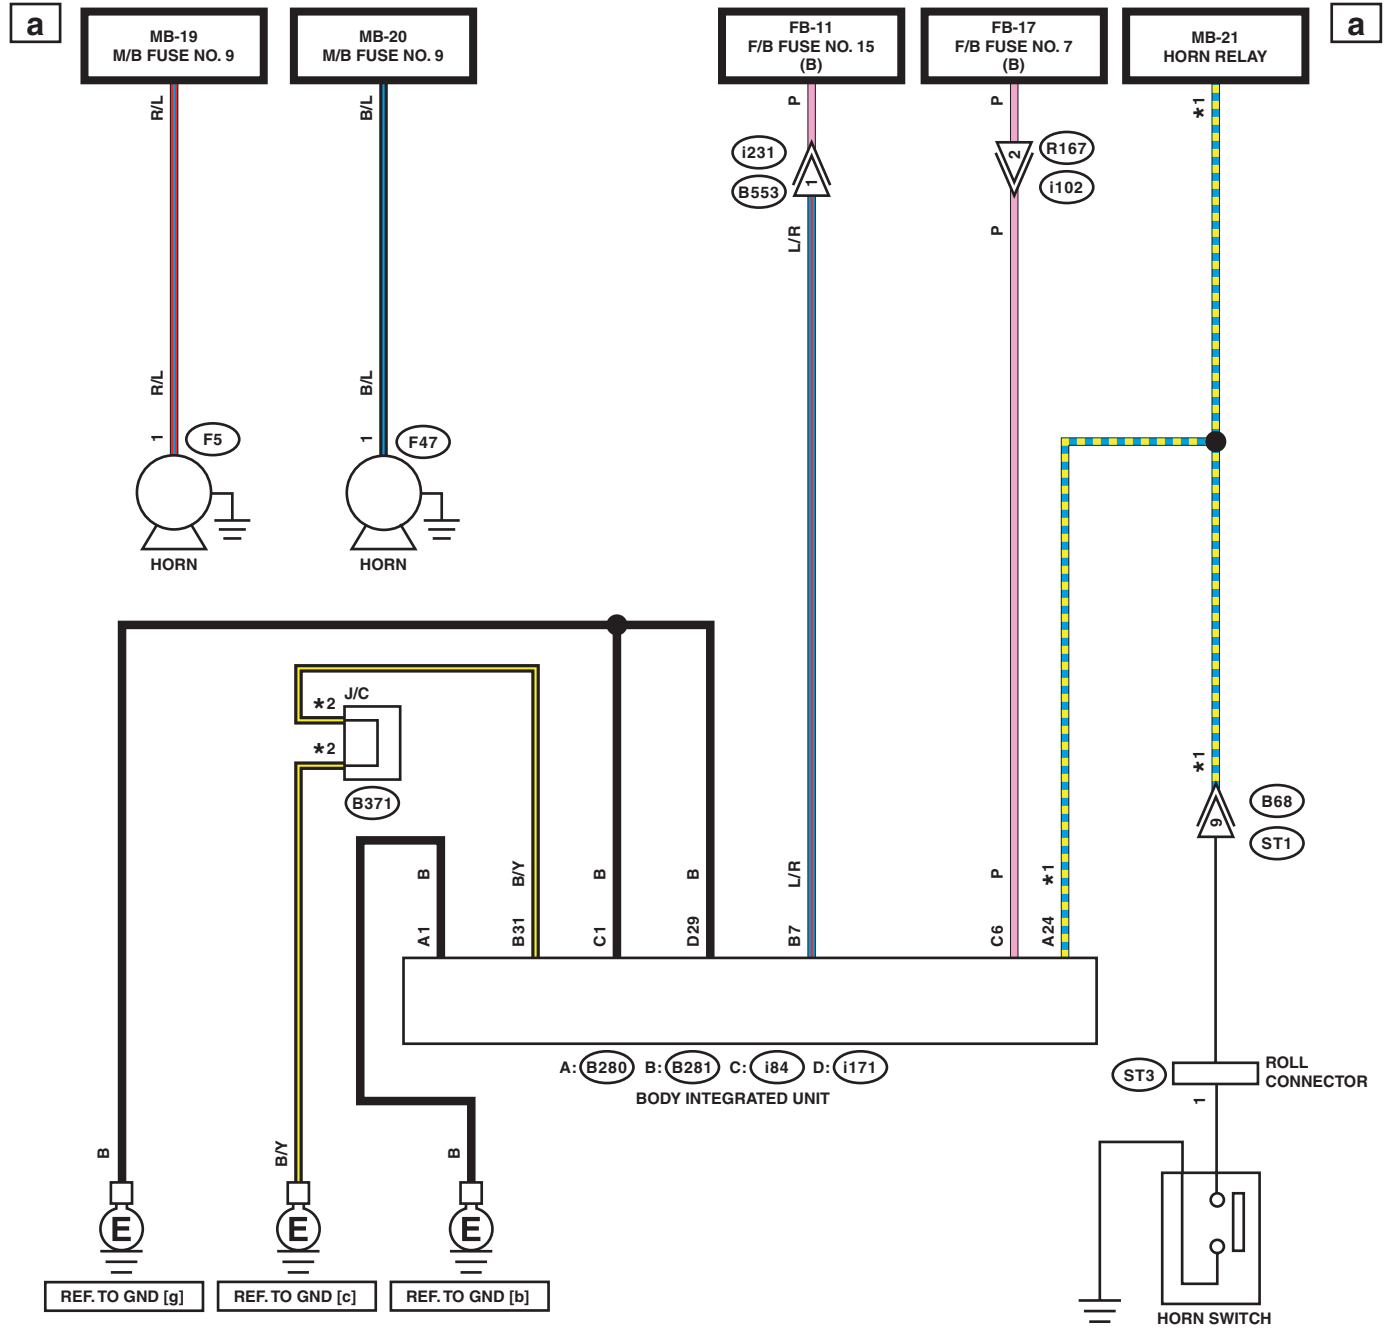

26.Horn System

A: WIRING DIAGRAM

- *1 : NON-TURBO MODEL : R
TURBO MODEL : Y
- *2 : TERMINAL No. OPTIONAL ARRANGEMENT AMONG 1, 2, 3, 4, 5 AND 6

WI-40835

Horn System

WIRING SYSTEM

b

b

LIST OF CONNECTORS

WI-40836