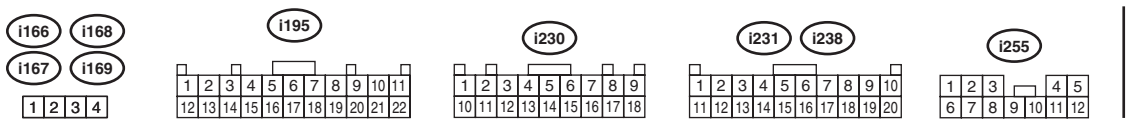

Navigation System

WIRING SYSTEM

1d

1d

LIST OF CONNECTORS

WI-40868