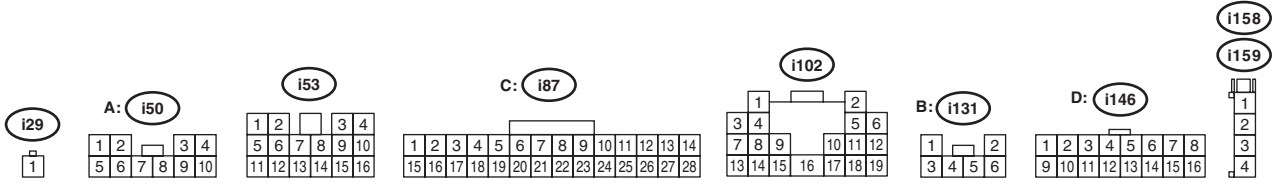

Navigation System

WIRING SYSTEM

1d

1d

LIST OF CONNECTORS

WI-40868