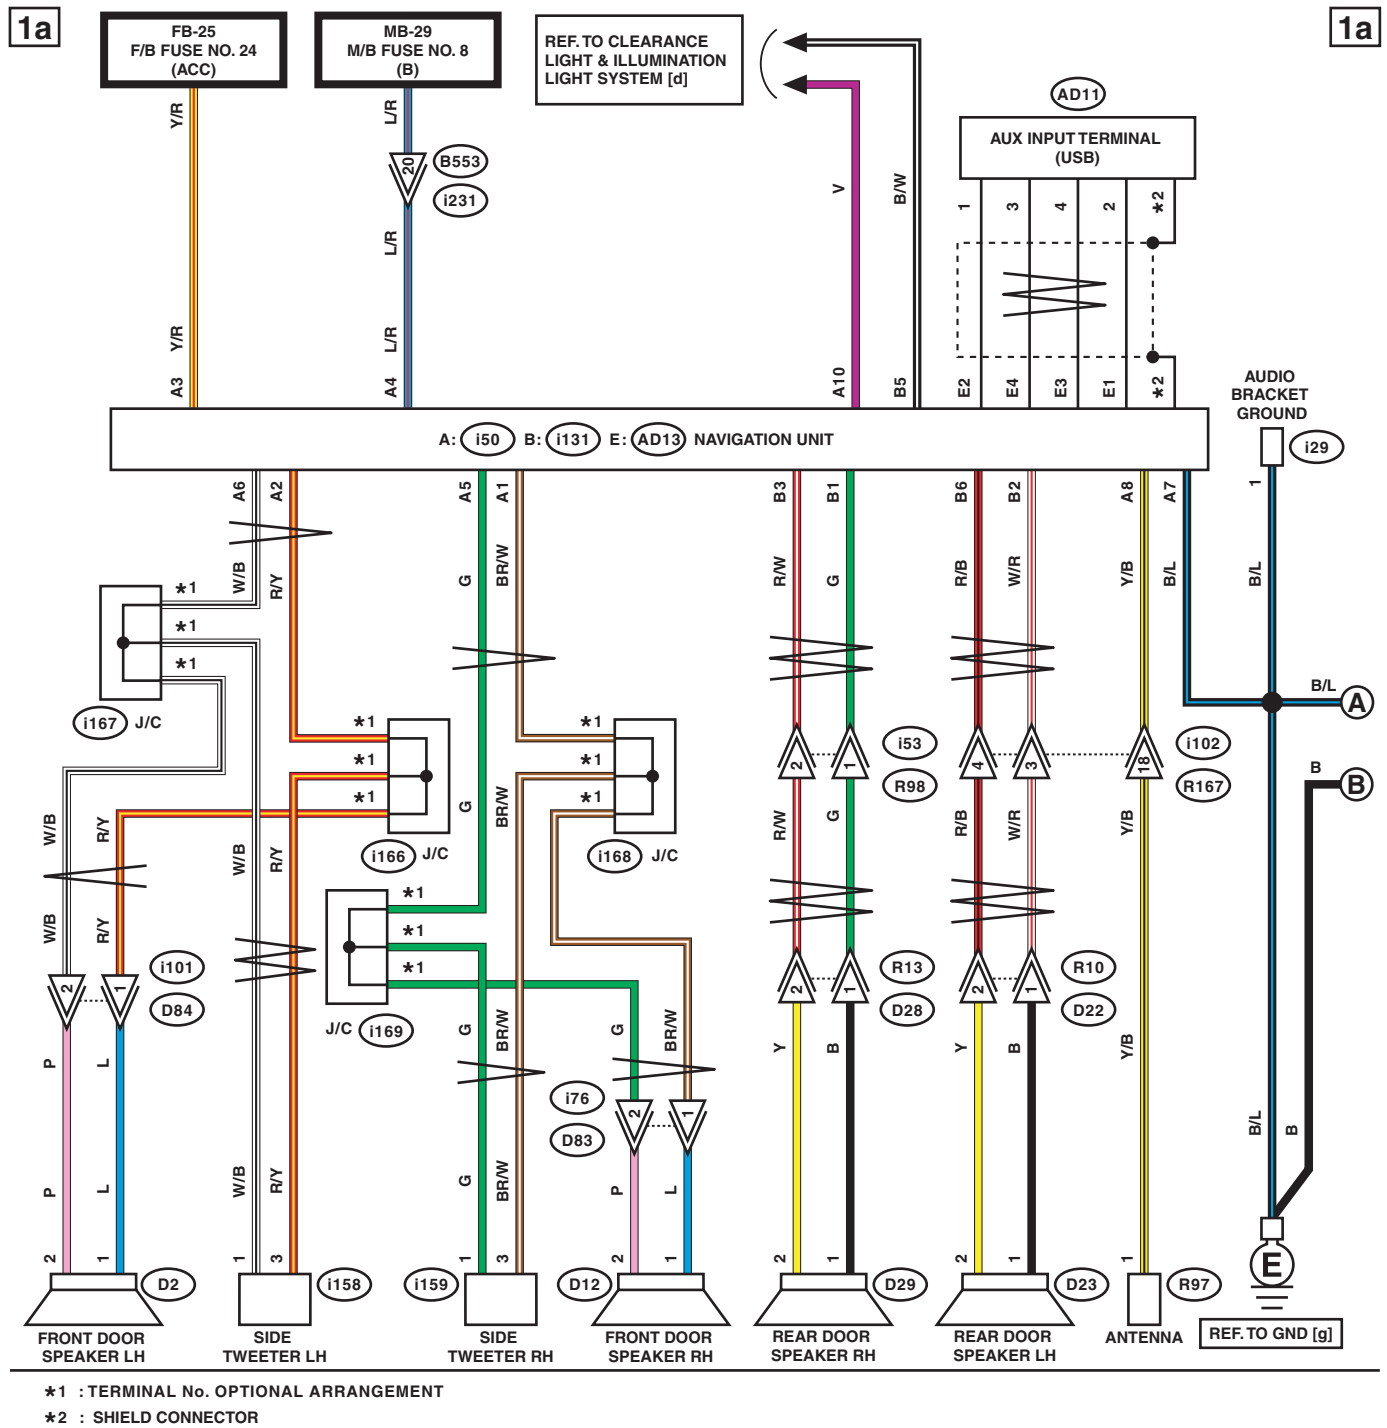

32. Navigation System

A: WIRING DIAGRAM

1. STANDARD MODEL

WI-40865

Navigation System

WIRING SYSTEM

1b

1b

WI-40866

Navigation System

WIRING SYSTEM

1c

1c

*1 : TERMINAL No. OPTIONAL ARRANGEMENT

WI-40867

Navigation System

WIRING SYSTEM

1d

1d

LIST OF CONNECTORS

WI-40868

2. PREMIUM MODEL

*1 : TERMINAL No. OPTIONAL ARRANGEMENT
 *2 : SHIELD CONNECTOR

Navigation System

WIRING SYSTEM

2b

2b

WI-40870

Navigation System

WIRING SYSTEM

2c

2c