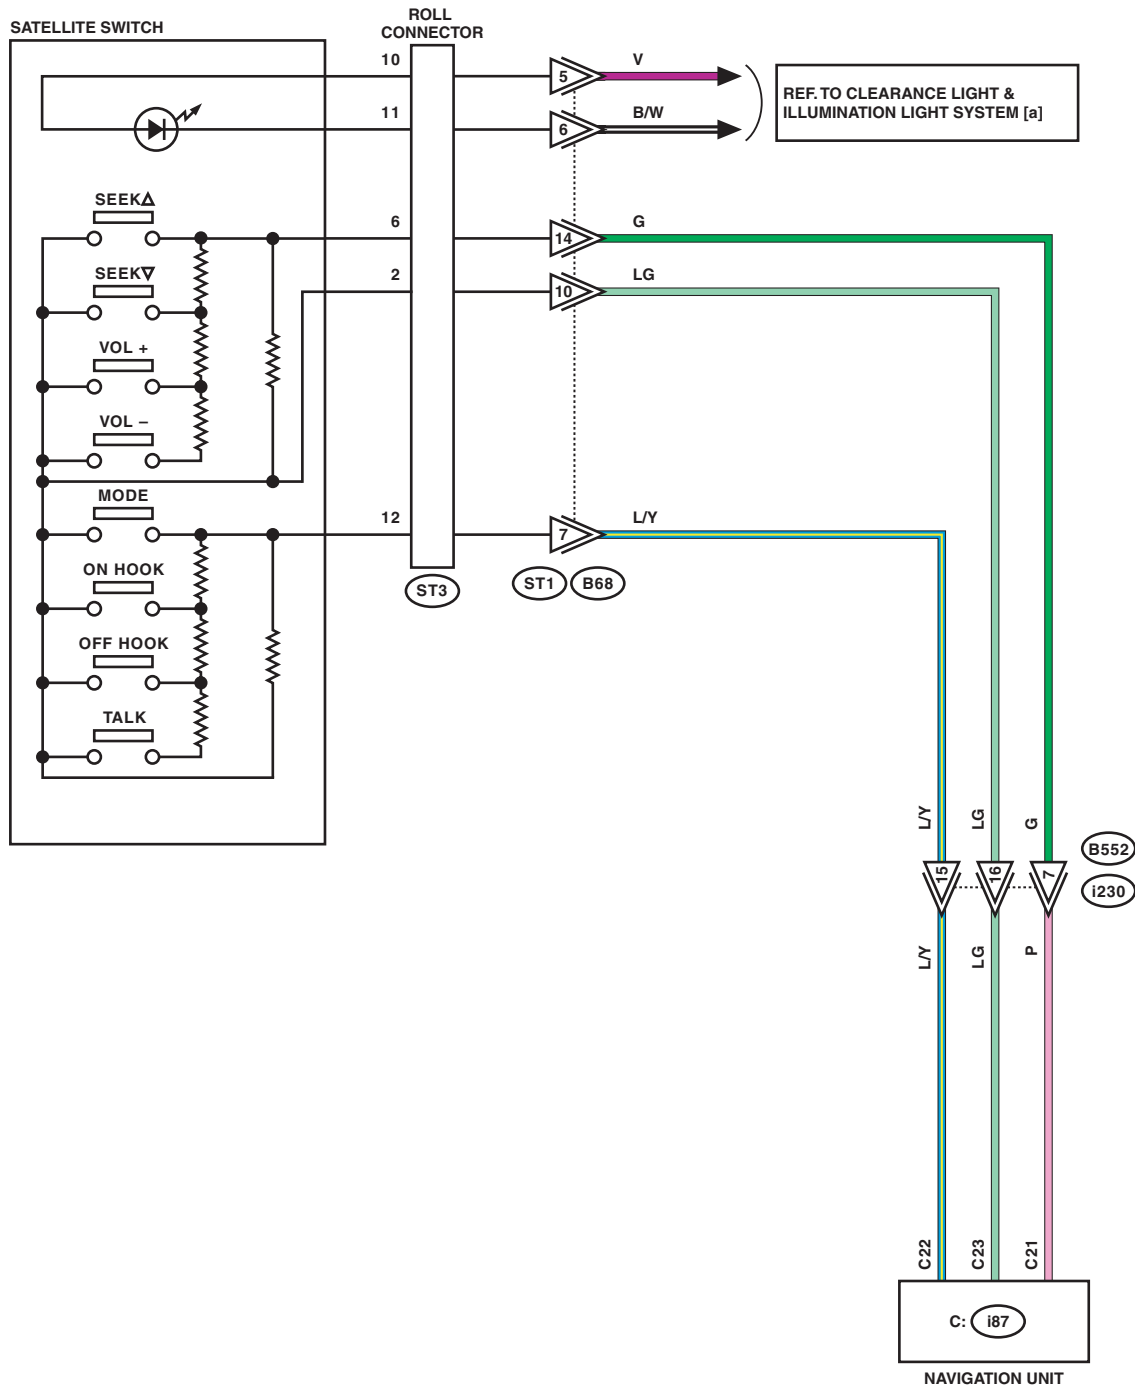

32. Navigation System

A: WIRING DIAGRAM

1. STANDARD MODEL

WI-40865

Navigation System

WIRING SYSTEM

1b

1b

WI-40866

Navigation System

WIRING SYSTEM

1c

1c

*1 : TERMINAL No. OPTIONAL ARRANGEMENT

WI-40867

Navigation System

WIRING SYSTEM

1d

1d

LIST OF CONNECTORS

WI-40868

2. PREMIUM MODEL

*1 : TERMINAL No. OPTIONAL ARRANGEMENT
 *2 : SHIELD CONNECTOR

Navigation System