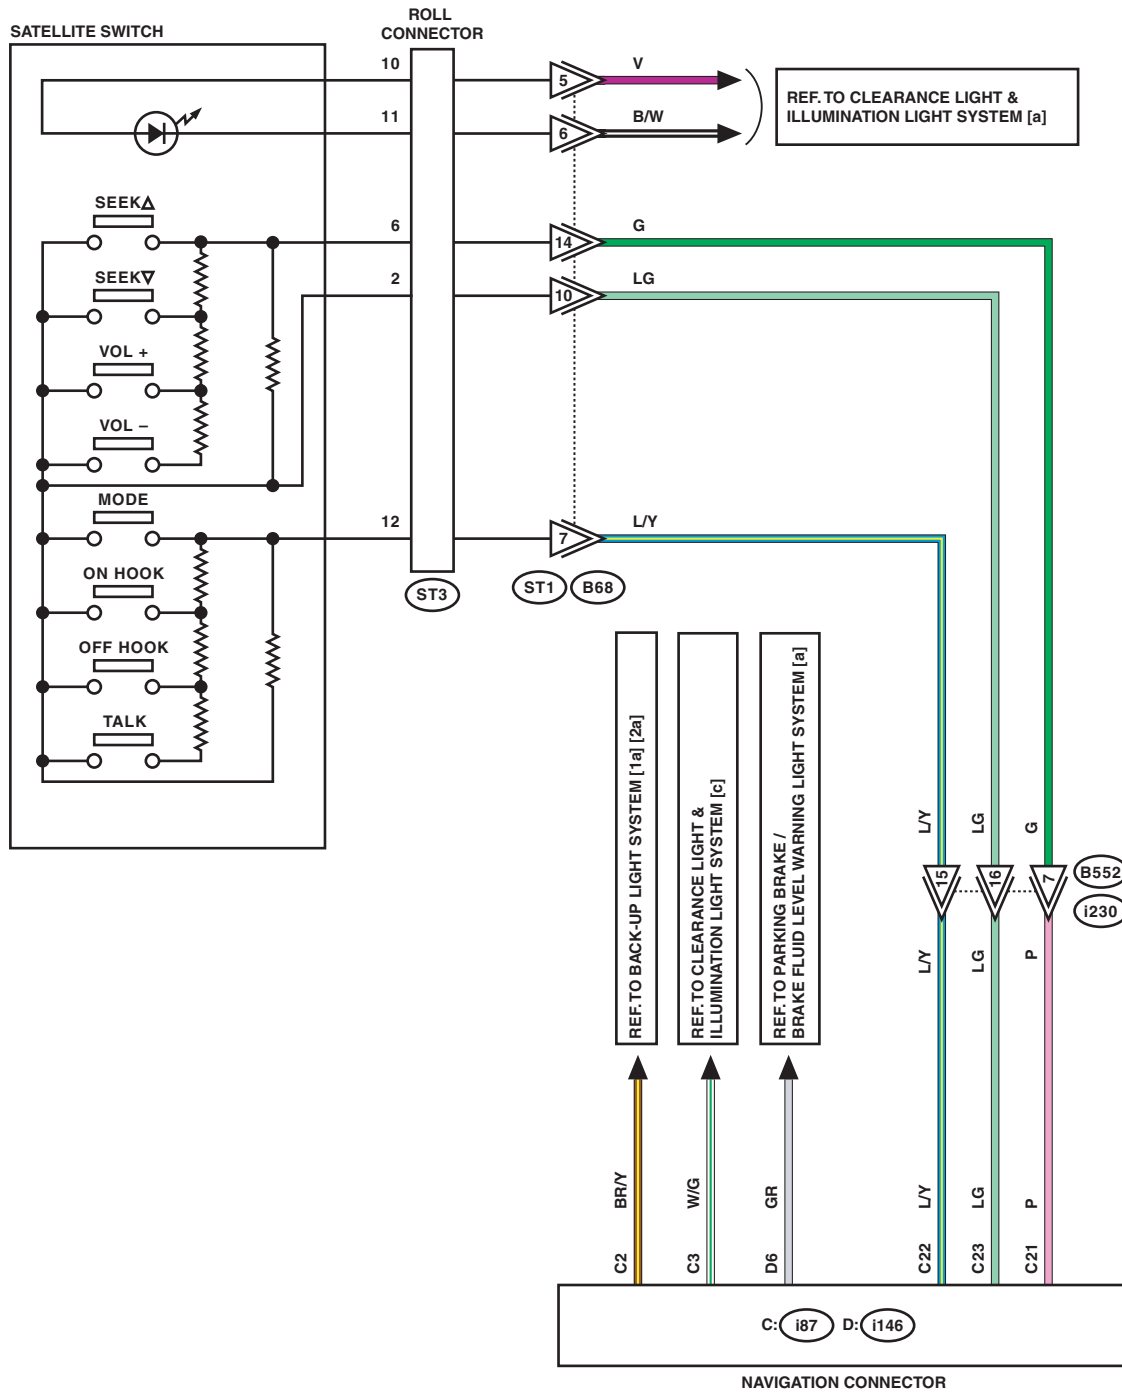

WIRING SYSTEM

1d

1d

LIST OF CONNECTORS

WI-40868

2. PREMIUM MODEL

*1 : TERMINAL No. OPTIONAL ARRANGEMENT
 *2 : SHIELD CONNECTOR

Navigation System

WIRING SYSTEM

2b

2b

WI-40870

Navigation System

WIRING SYSTEM

2c

2c

WI-40871

Navigation System

WIRING SYSTEM

2d

2d

WI-40872

Navigation System

WIRING SYSTEM

2e

2e

OE : WITHOUT EyeSight

ES : WITH EyeSight

*1 : TERMINAL No. OPTIONAL ARRANGEMENT

WI-40873

Navigation System

WIRING SYSTEM