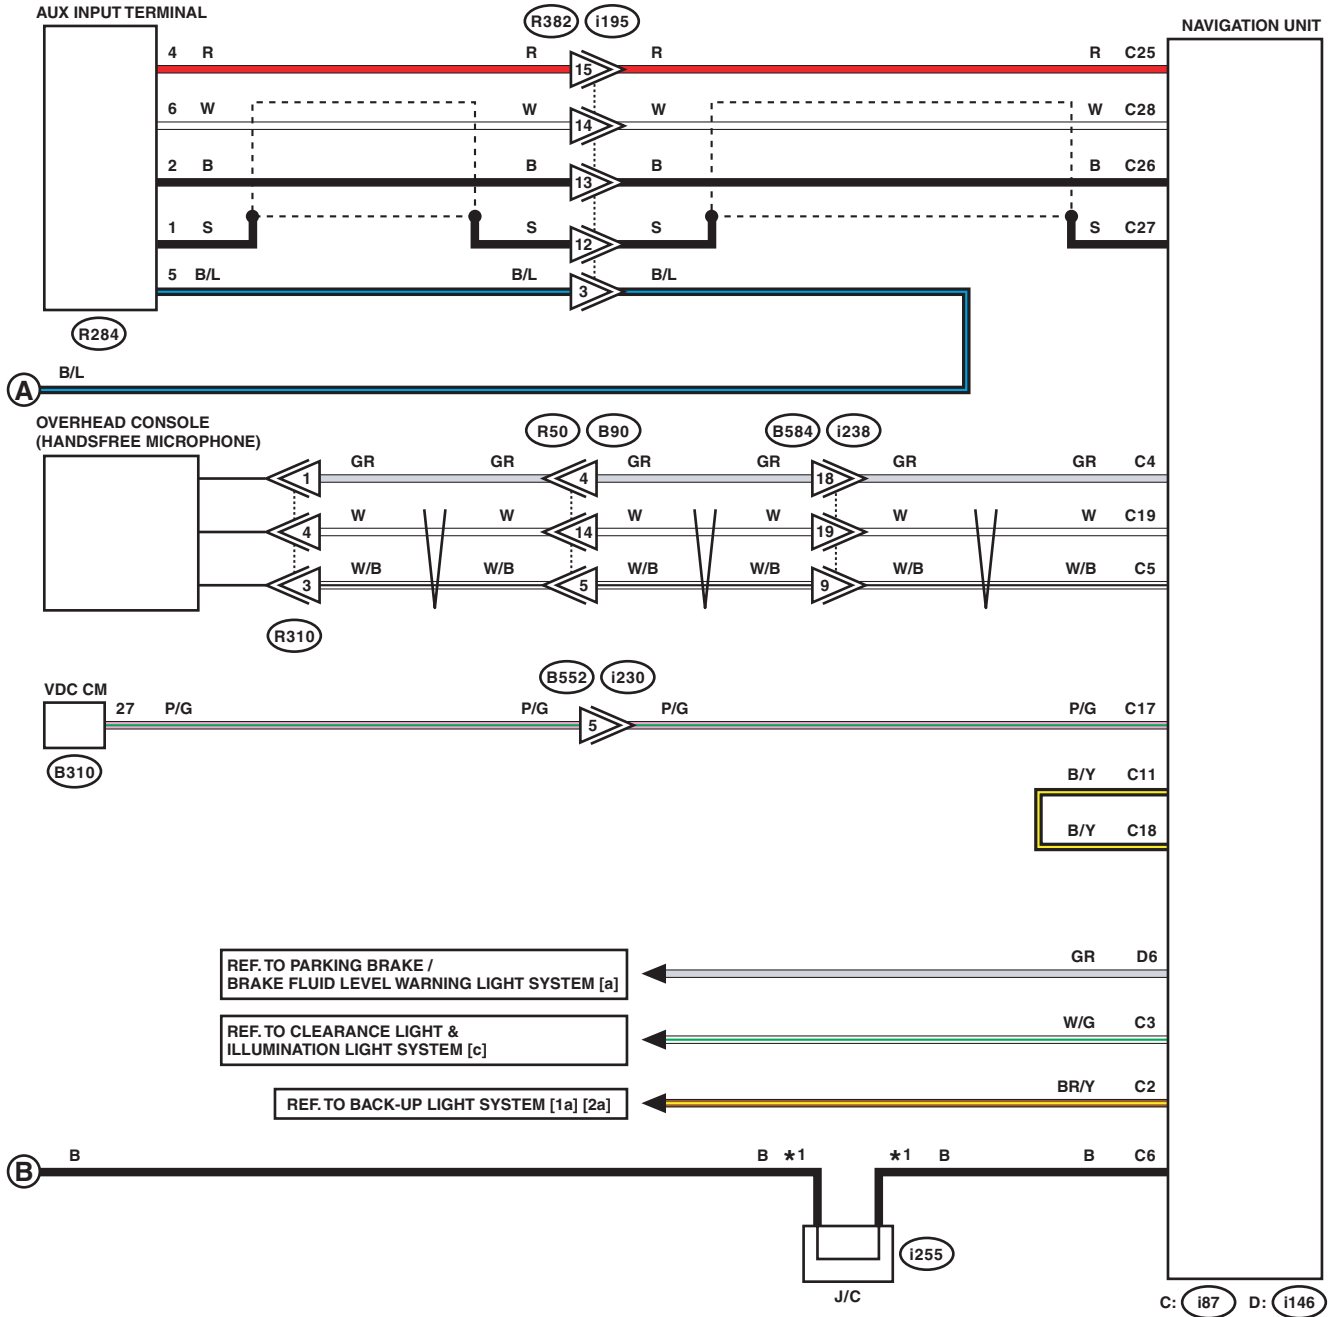

32. Navigation System

A: WIRING DIAGRAM

1. STANDARD MODEL

WI-40865

Navigation System

WIRING SYSTEM

1b

1b

WI-40866

Navigation System

WIRING SYSTEM

1c

1c

*1 : TERMINAL No. OPTIONAL ARRANGEMENT

WI-40867

Navigation System

WIRING SYSTEM

1d

1d

LIST OF CONNECTORS

WI-40868

2. PREMIUM MODEL

*1 : TERMINAL No. OPTIONAL ARRANGEMENT
 *2 : SHIELD CONNECTOR

Navigation System