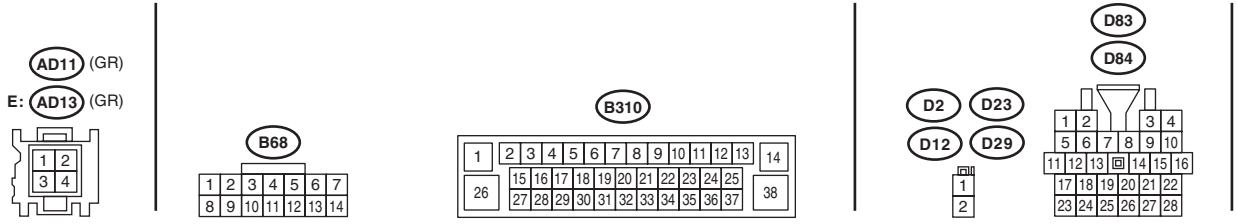

WI-40866

Navigation System

WIRING SYSTEM

1c

1c

*1 : TERMINAL No. OPTIONAL ARRANGEMENT

WI-40867

Navigation System

WIRING SYSTEM

1d

1d

LIST OF CONNECTORS

WI-40868

2. PREMIUM MODEL

*1 : TERMINAL No. OPTIONAL ARRANGEMENT
 *2 : SHIELD CONNECTOR

Navigation System