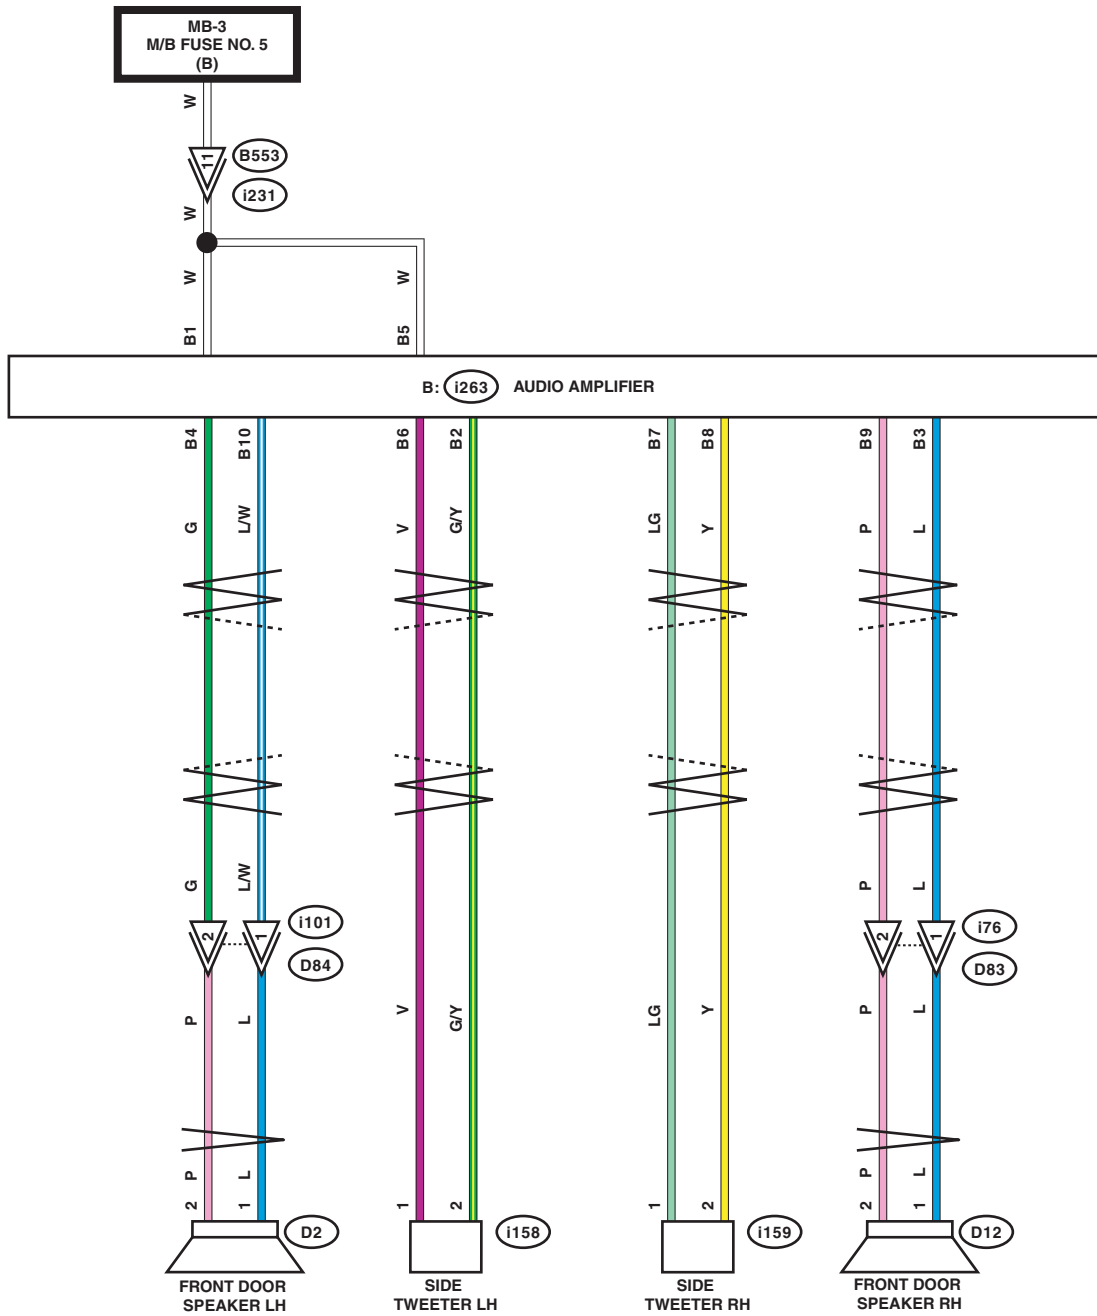

WIRING SYSTEM

1d

1d

LIST OF CONNECTORS

WI-40868

2. PREMIUM MODEL

*1 : TERMINAL No. OPTIONAL ARRANGEMENT
 *2 : SHIELD CONNECTOR

Navigation System

WIRING SYSTEM

2b

2b

WI-40870

Navigation System

WIRING SYSTEM

2c

2c

WI-40871

Navigation System

WIRING SYSTEM

2d

2d

WI-40872

Navigation System

WIRING SYSTEM

2e

2e

OE : WITHOUT EyeSight

ES : WITH EyeSight

*1 : TERMINAL No. OPTIONAL ARRANGEMENT

WI-40873

Navigation System

WIRING SYSTEM