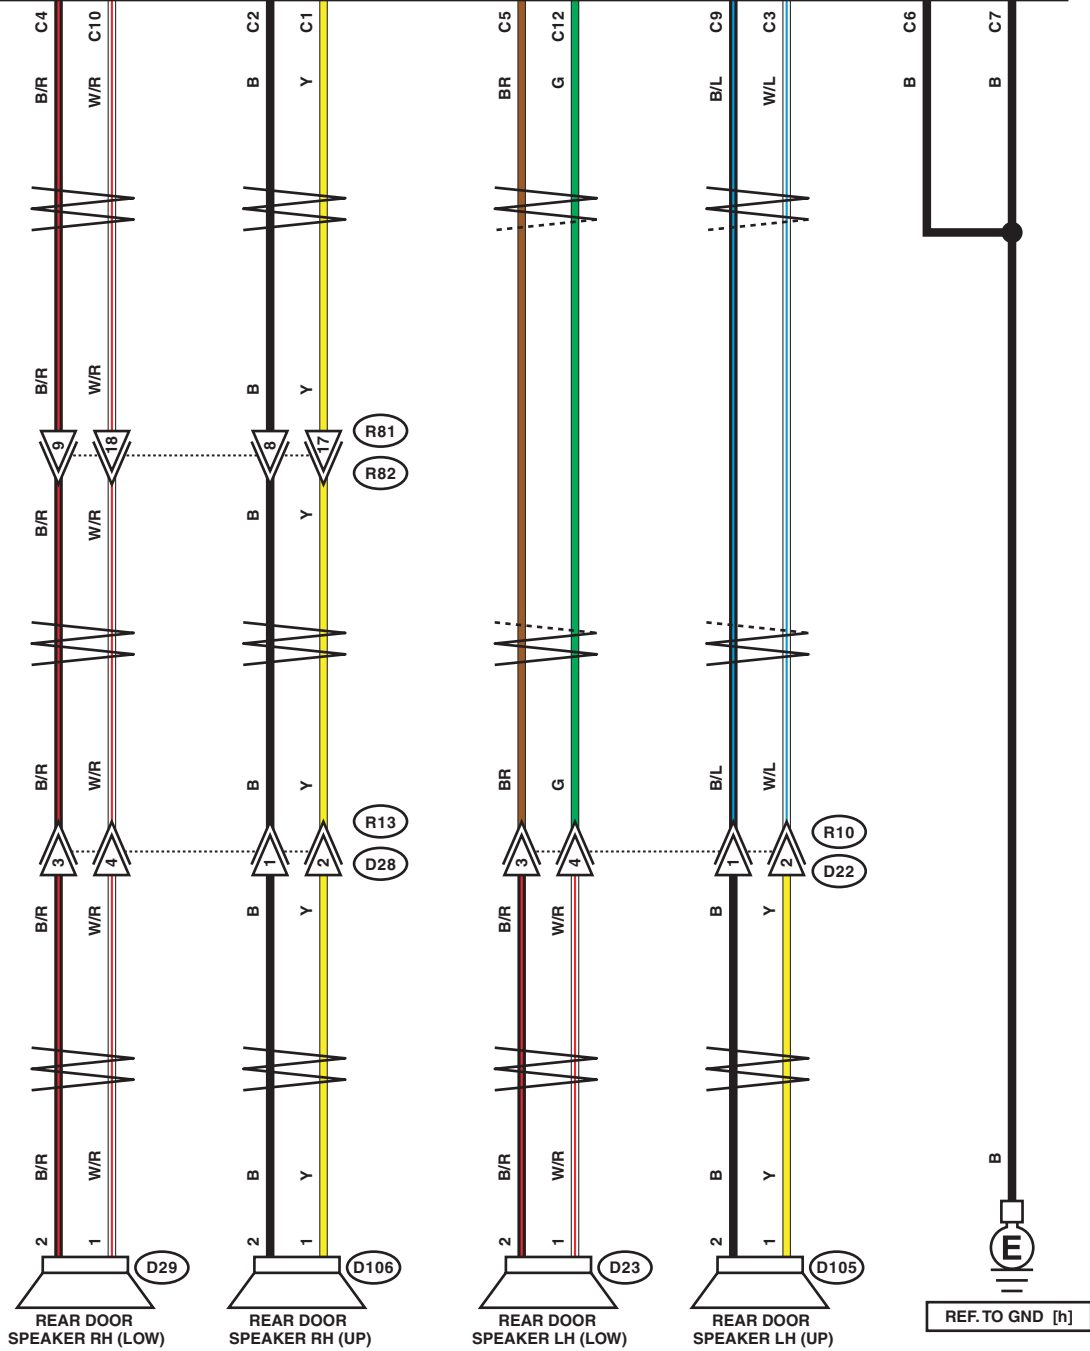

32. Navigation System

A: WIRING DIAGRAM

1. STANDARD MODEL

WI-40865

Navigation System

WIRING SYSTEM

1b

1b

WI-40866

Navigation System

WIRING SYSTEM

1c

1c

*1 : TERMINAL No. OPTIONAL ARRANGEMENT

WI-40867

Navigation System

WIRING SYSTEM

1d

1d

LIST OF CONNECTORS

WI-40868

2. PREMIUM MODEL

*1 : TERMINAL No. OPTIONAL ARRANGEMENT
 *2 : SHIELD CONNECTOR

Navigation System

WIRING SYSTEM

2b

2b

WI-40870

Navigation System

WIRING SYSTEM

2c

2c