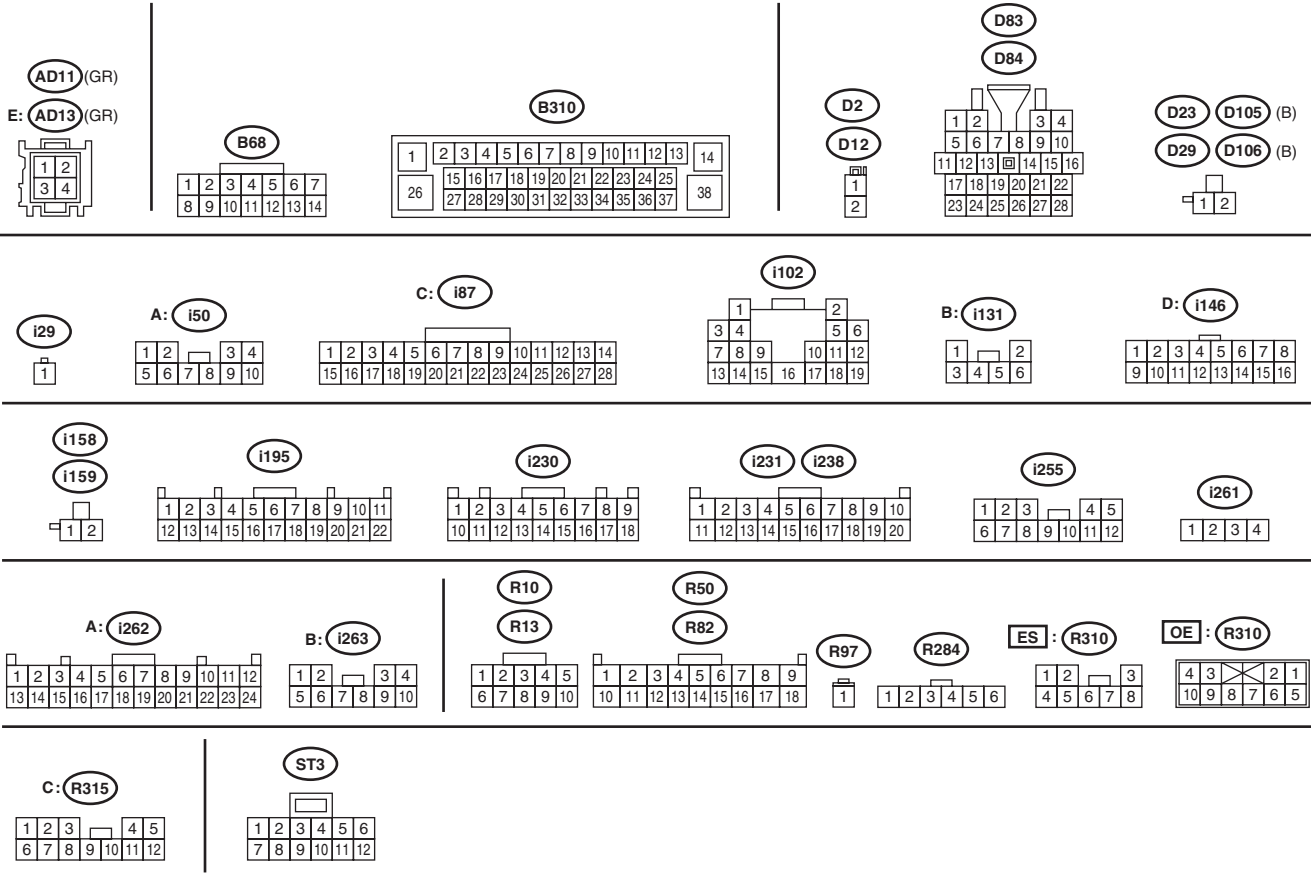

WIRING SYSTEM

2b

2b

WI-40870

Navigation System

WIRING SYSTEM

2c

2c

WI-40871

Navigation System

WIRING SYSTEM

2d

2d

WI-40872

Navigation System

WIRING SYSTEM

2e

2e

OE : WITHOUT EyeSight

ES : WITH EyeSight

*1 : TERMINAL No. OPTIONAL ARRANGEMENT

WI-40873

Navigation System

WIRING SYSTEM

2f

2f

LIST OF CONNECTORS

OE : WITHOUT EyeSight

ES : WITH EyeSight

WI-40874