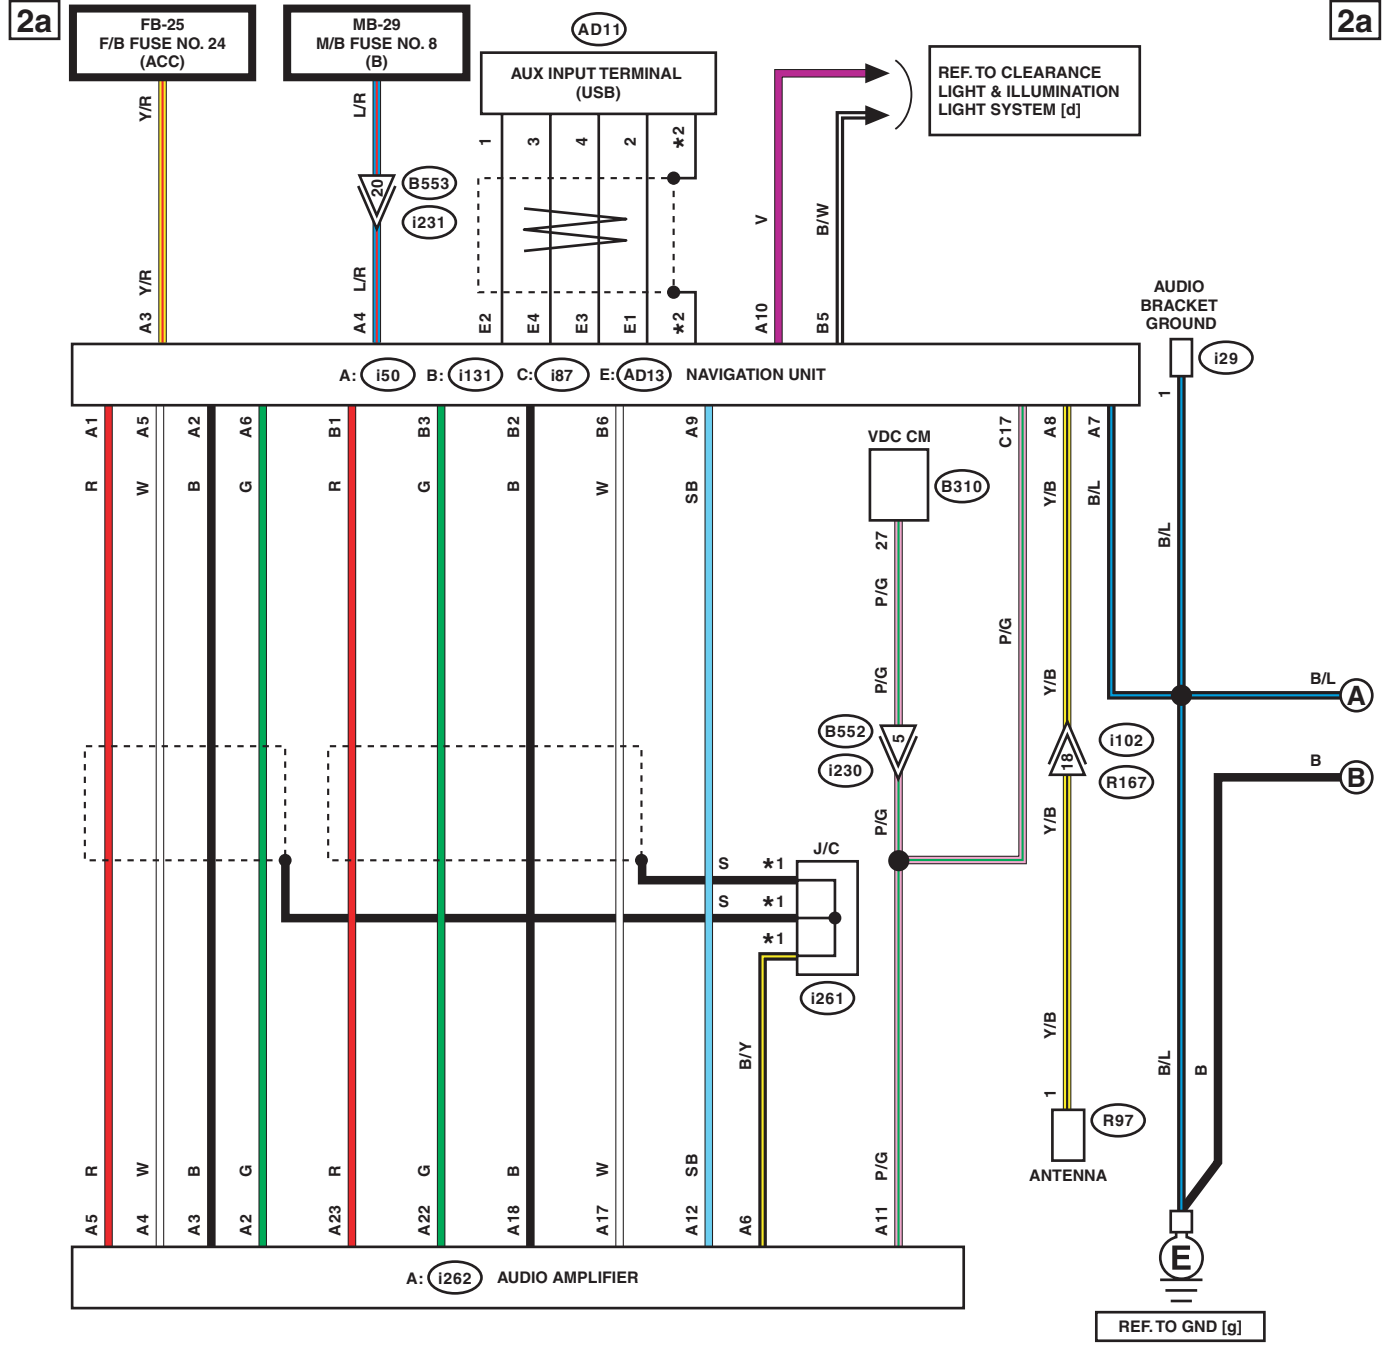

WI-40866

Navigation System

WIRING SYSTEM

1c

1c

*1 : TERMINAL No. OPTIONAL ARRANGEMENT

WI-40867

Navigation System

WIRING SYSTEM

1d

1d

LIST OF CONNECTORS

WI-40868

2. PREMIUM MODEL

*1 : TERMINAL No. OPTIONAL ARRANGEMENT
 *2 : SHIELD CONNECTOR

Navigation System

WIRING SYSTEM

2b

2b

WI-40870

Navigation System

WIRING SYSTEM

2c

2c

2e

2e

OE : WITHOUT EyeSight

ES : WITH EyeSight

*1 : TERMINAL No. OPTIONAL ARRANGEMENT

WI-40873

Navigation System

WIRING SYSTEM