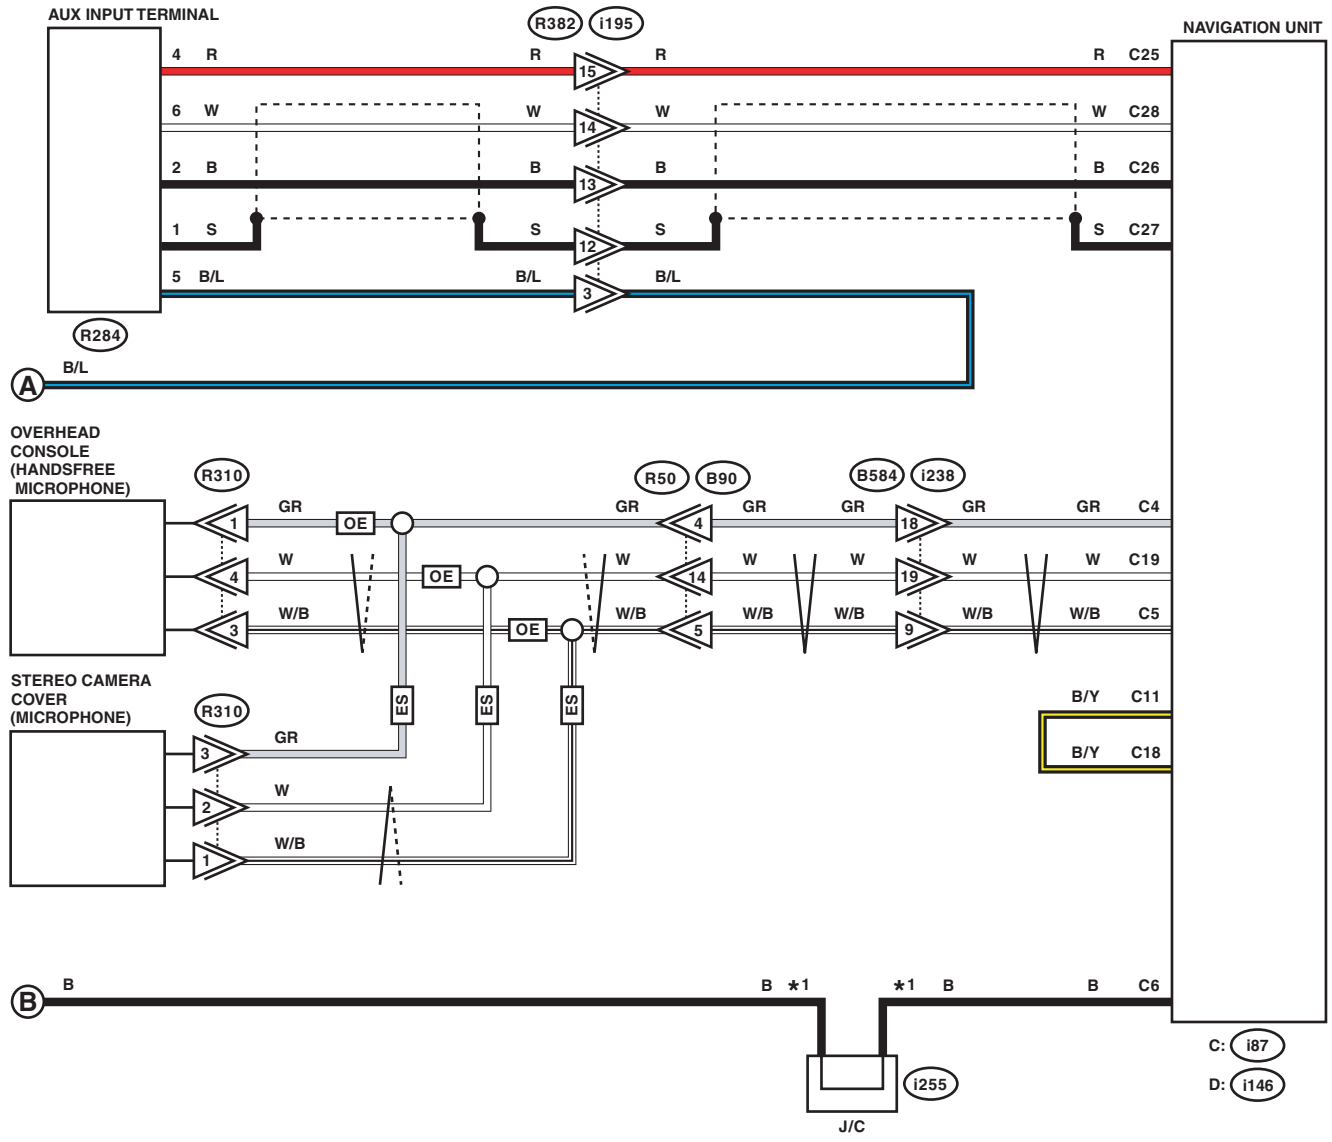

WIRING SYSTEM

2b

2b

WI-40870

Navigation System

WIRING SYSTEM

2c

2c

WI-40871

Navigation System

WIRING SYSTEM

2d

2d

WI-40872

Navigation System

WIRING SYSTEM

2e

2e

OE : WITHOUT EyeSight

ES : WITH EyeSight

*1 : TERMINAL No. OPTIONAL ARRANGEMENT

WI-40873

Navigation System

WIRING SYSTEM

2f

2f

LIST OF CONNECTORS

OE : WITHOUT EyeSight

ES : WITH EyeSight

WI-40874